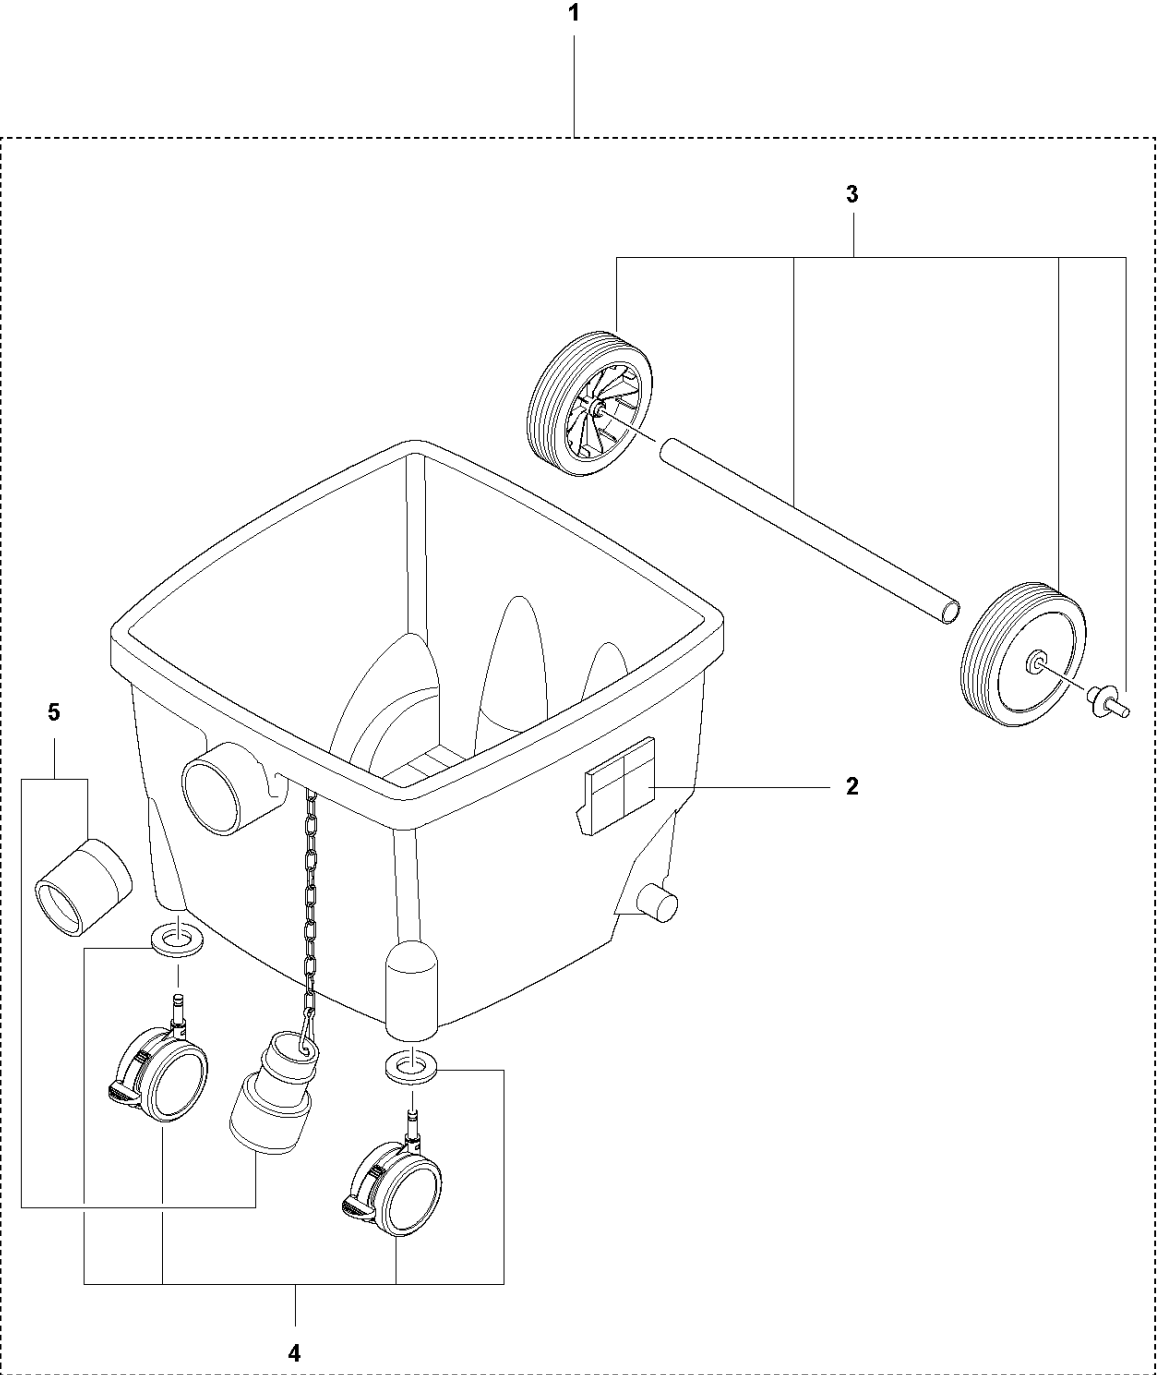

SPARE PARTS LIST

DUST AND SLURRY MANAGEMENT

S11, 2020-06

Ref	Part No	Description	Remark	QTY KIT
1	599 27 53-01	HOUSING	HOUSING	1
2	599 27 77-01	LABEL	LABEL	1
3	599 28 00-01	LOCK ASSY	LOCK ASSY	1
4	599 28 13-01	FILTER	FILTER	1
5	599 29 34-01	SENSOR ASSY	SENSOR ASSY	1
6	599 27 71-01	SEALING	SEALING	1
7	599 28 14-01	CONNECTOR	CONNECTOR	1
8	599 27 70-01	MOTOR	MOTOR 1200W	1
8	599 83 33-01	MOTOR	MOTOR 1400W 120V	1
9	599 28 71-01	SCREW	SCREW	1
10	599 83 34-01	CARRIER	CARRIER 120	1
10	599 28 16-01	CARRIER	CARRIER 230	1
11	599 27 98-01	COVER	COVER	1
12	599 27 75-01	HANDLE	HANDLE	1
13	599 28 01-01	SOCKET	SOCKET	1
14	599 29 36-01	DAMPER	DAMPER	1
15	599 28 05-01	MAGNET	MAGNET 230V	1
15	599 83 35-01	MAGNET	MAGNET 120V	1
16	599 29 37-01	CONTACT PLATE	CONTACT PLATE	1
17	599 27 55-01	POWER CORD	POWER CORD EU	1
17	599 27 55-02	POWER CORD	POWER CORD AUS	1
17	599 27 55-03	POWER CORD	POWER CORD US	1
18	599 28 26-01	PANEL	PANEL EU	1
18	599 83 38-01	PANEL	PANEL AUS	1
18	599 83 39-01	PANEL	PANEL US	1
19	599 28 34-01	ELECTRICAL SYSTEM	ELECTRICAL SYSTEM M/H	1
19	599 28 34-02	ELECTRICAL SYSTEM	ELECTRICAL SYSTEM	1
20	599 28 15-01	SWITCH	SWITCH	1
20	599 73 40-01	GANG SAW BLADE	Safety switch AUS	1
21	599 28 03-01	SOCKET	SOCKET EU	1
21	599 73 41-01	HOSE ASSY	SOCKET AUS	1
21	599 73 42-01	REFERENCE STATION	SOCKET US	1
22	591 92 40-01	FILTER	FILTER	1
24	599 27 80-01	PIN	PIN	1
25	599 27 81-02	DIFFUSER	DIFFUSER	1

B S 11
TANK

Ref	Part No	Description	Remark	QTY	KIT
1	599282501	TBD	CONTAINER	1	
2	599281801	TBD	LATCH	1	1
3	599281701	TBD	WHEEL KIT	1	1
4	599282401	TBD	WHEEL KIT	1	1
5	599281901	TBD	STOPPER	1	1

C S 11
ACCESSORIES

ACCESSORIES

S11, 2020-06

Ref	Part No	Description	Remark	QTY KIT	
1	598 47 43-01	TOOL KIT	EU, US	1	
2	599536301	TBD		1	
3	590 42 86-01	TOOL	EU, US	1	1
4	590 43 75-01	HOSE		1	1
5	599533401	TBD	AU	1	1
5	591 99 27-01	NOZZLE	EU, US	1	1
6	592 37 05-01	BRUSH		1	1
7	594 95 69-01	ADAPTER		1	1
8	592 00 14-01	BAG		1	1
8	599 53 22-01	BAG		1	1