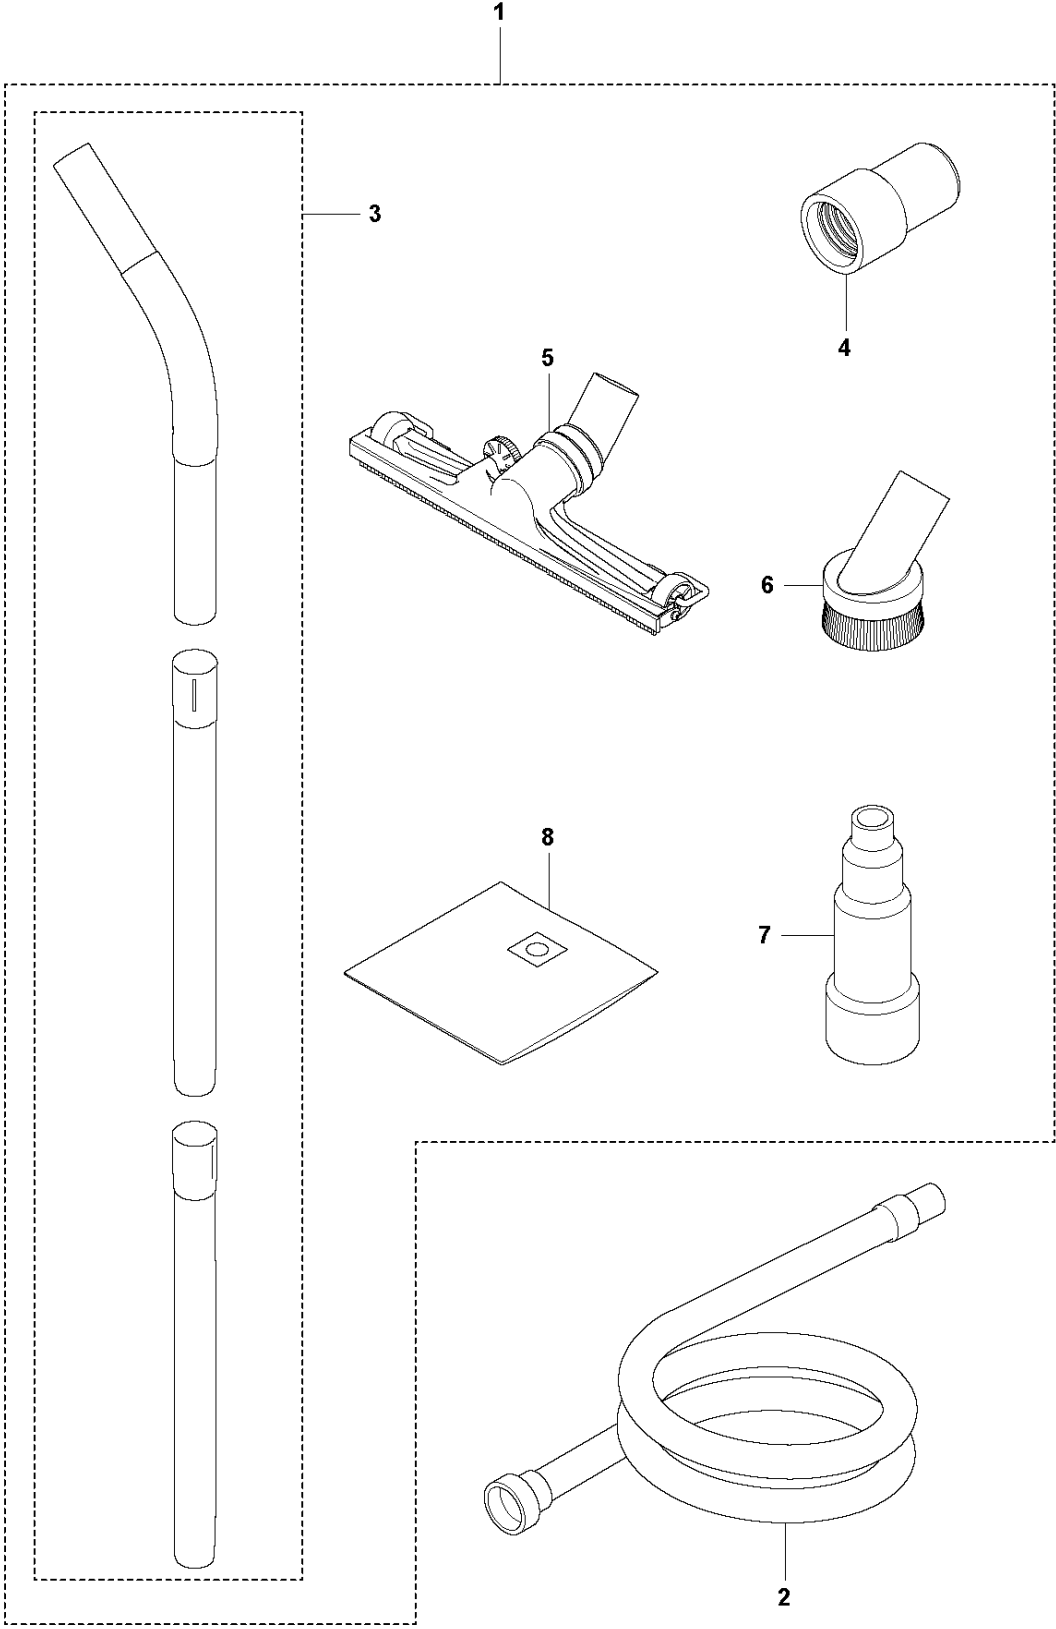

SPARE PARTS LIST

DUST AND SLURRY MANAGEMENT

S11, 2020-06

Ref	Part No	Description	Remark	QTY KIT
1	599 27 53-01	HOUSING	HOUSING	1
2	599 27 77-01	LABEL	LABEL	1
3	599 28 00-01	LOCK ASSY	LOCK ASSY	1
4	599 28 13-01	FILTER	FILTER	1
5	599 29 34-01	SENSOR ASSY	SENSOR ASSY	1
6	599 27 71-01	SEALING	SEALING	1
7	599 28 14-01	CONNECTOR	CONNECTOR	1
8	599 27 70-01	MOTOR	MOTOR 1200W	1
8	599 83 33-01	MOTOR	MOTOR 1400W 120V	1
9	599 28 71-01	SCREW	SCREW	1
10	599 83 34-01	CARRIER	CARRIER 120	1
10	599 28 16-01	CARRIER	CARRIER 230	1
11	599 27 98-01	COVER	COVER	1
12	599 27 75-01	HANDLE	HANDLE	1
13	599 28 01-01	SOCKET	SOCKET	1
14	599 29 36-01	DAMPER	DAMPER	1
15	599 28 05-01	MAGNET	MAGNET 230V	1
15	599 83 35-01	MAGNET	MAGNET 120V	1
16	599 29 37-01	CONTACT PLATE	CONTACT PLATE	1
17	599 27 55-01	POWER CORD	POWER CORD EU	1
17	599 27 55-02	POWER CORD	POWER CORD AUS	1
17	599 27 55-03	POWER CORD	POWER CORD US	1
18	599 28 26-01	PANEL	PANEL EU	1
18	599 83 38-01	PANEL	PANEL AUS	1
18	599 83 39-01	PANEL	PANEL US	1
19	599 28 34-01	ELECTRICAL SYSTEM	ELECTRICAL SYSTEM M/H	1
19	599 28 34-02	ELECTRICAL SYSTEM	ELECTRICAL SYSTEM	1
20	599 28 15-01	SWITCH	SWITCH	1
20	599 73 40-01	GANG SAW BLADE	Safety switch AUS	1
21	599 28 03-01	SOCKET	SOCKET EU	1
21	599 73 41-01	HOSE ASSY	SOCKET AUS	1
21	599 73 42-01	REFERENCE STATION	SOCKET US	1
22	591 92 40-01	FILTER	FILTER	1
24	599 27 80-01	PIN	PIN	1
25	599 27 81-02	DIFFUSER	DIFFUSER	1

B S 11
TANK

Ref	Part No	Description	Remark	QTY	KIT
1	599282501	TBD	CONTAINER	1	
2	599281801	TBD	LATCH	1	1
3	599281701	TBD	WHEEL KIT	1	1
4	599282401	TBD	WHEEL KIT	1	1
5	599281901	TBD	STOPPER	1	1

C S 11
ACCESSORIES

ACCESSORIES

S11, 2020-06

Ref	Part No	Description	Remark	QTY KIT	
1	598 47 43-01	TOOL KIT	EU, US	1	
2	599536301	TBD		1	
3	590 42 86-01	TOOL	EU, US	1	1
4	590 43 75-01	HOSE		1	1
5	599533401	TBD	AU	1	1
5	591 99 27-01	NOZZLE	EU, US	1	1
6	592 37 05-01	BRUSH		1	1
7	594 95 69-01	ADAPTER		1	1
8	592 00 14-01	BAG		1	1
8	599 53 22-01	BAG		1	1