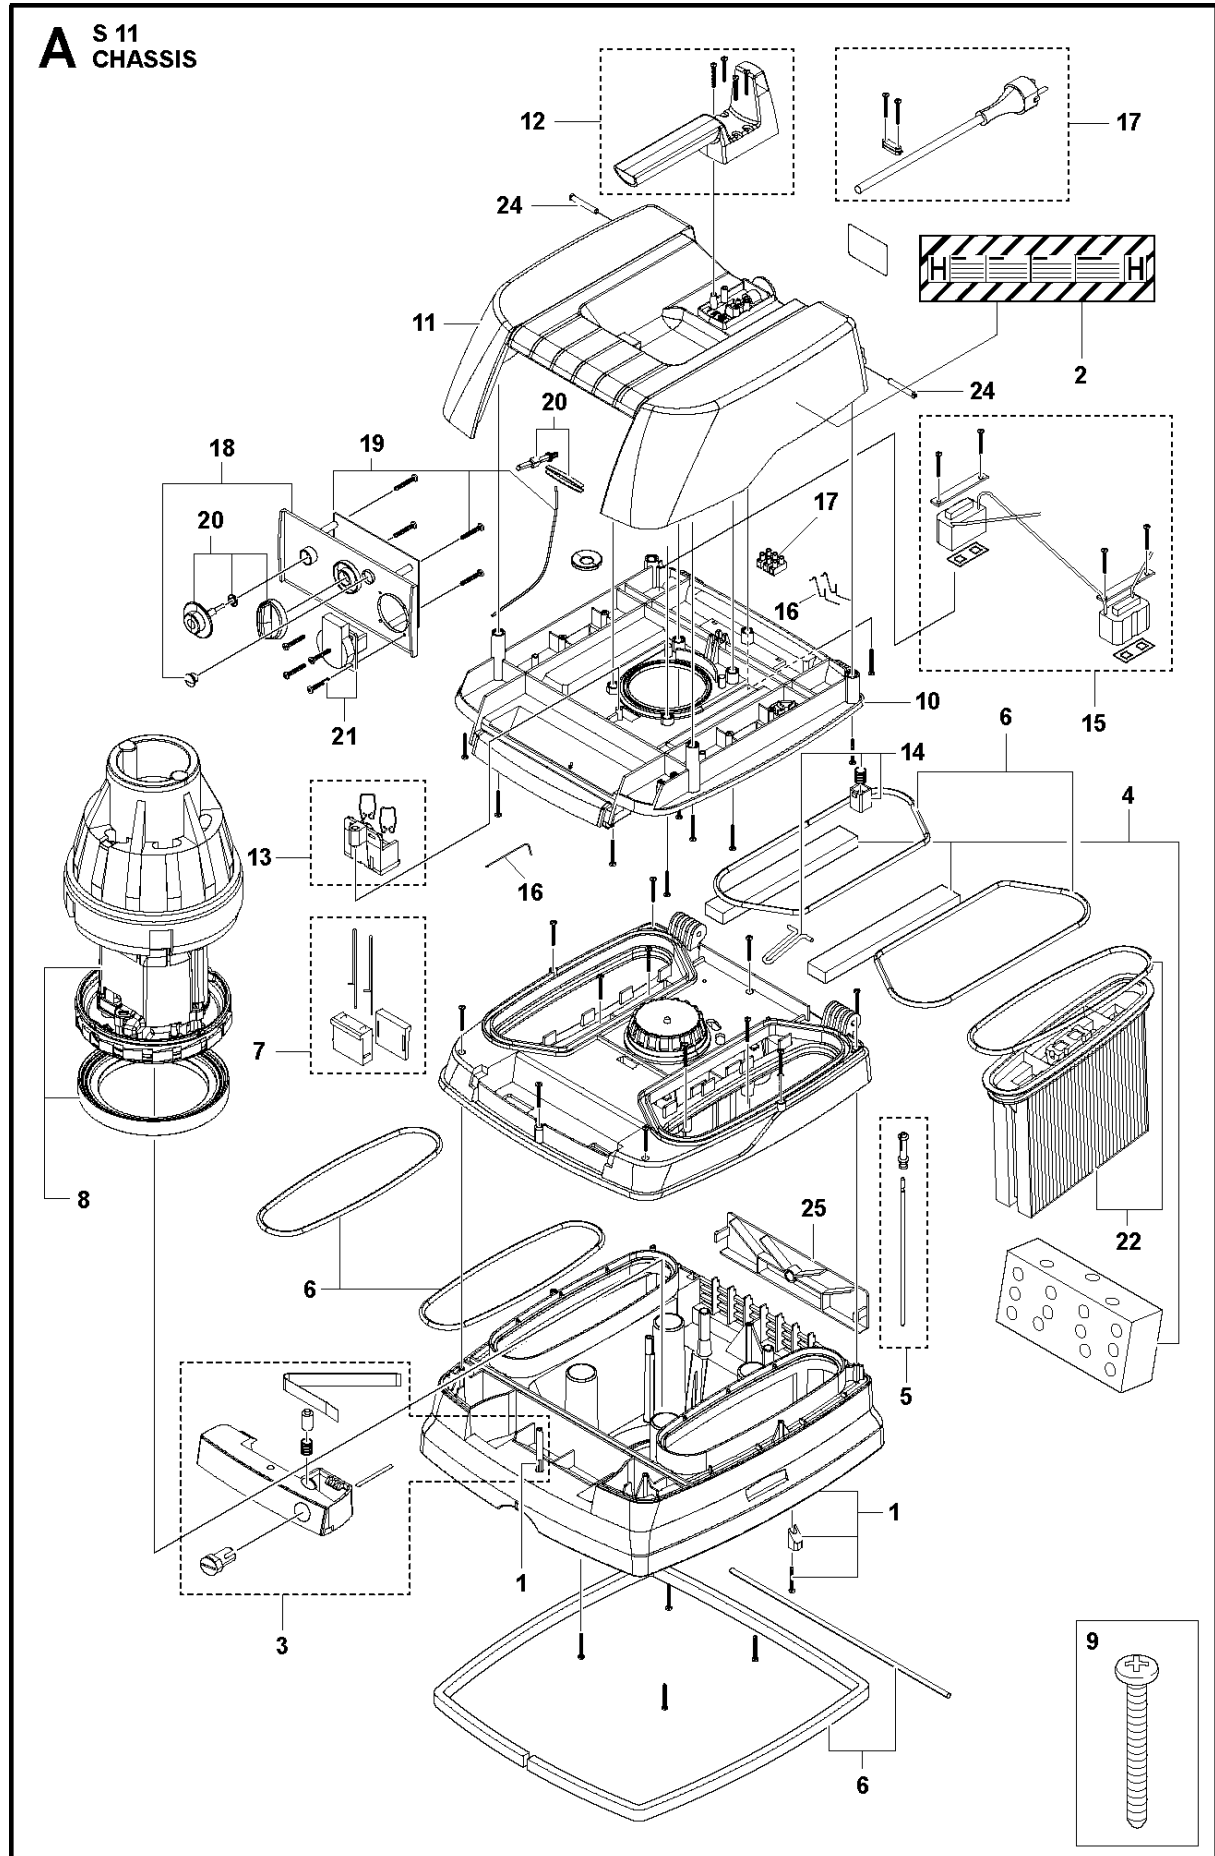

SPARE PARTS LIST

DUST AND SLURRY MANAGEMENT

S11, 2020-06

Ref	Part No	Description	Remark	QTY KIT
1	599 27 53-01	HOUSING	HOUSING	1
2	599 27 77-01	LABEL	LABEL	1
3	599 28 00-01	LOCK ASSY	LOCK ASSY	1
4	599 28 13-01	FILTER	FILTER	1
5	599 29 34-01	SENSOR ASSY	SENSOR ASSY	1
6	599 27 71-01	SEALING	SEALING	1
7	599 28 14-01	CONNECTOR	CONNECTOR	1
8	599 27 70-01	MOTOR	MOTOR 1200W	1
8	599 83 33-01	MOTOR	MOTOR 1400W 120V	1
9	599 28 71-01	SCREW	SCREW	1
10	599 83 34-01	CARRIER	CARRIER 120	1
10	599 28 16-01	CARRIER	CARRIER 230	1
11	599 27 98-01	COVER	COVER	1
12	599 27 75-01	HANDLE	HANDLE	1
13	599 28 01-01	SOCKET	SOCKET	1
14	599 29 36-01	DAMPER	DAMPER	1
15	599 28 05-01	MAGNET	MAGNET 230V	1
15	599 83 35-01	MAGNET	MAGNET 120V	1
16	599 29 37-01	CONTACT PLATE	CONTACT PLATE	1
17	599 27 55-01	POWER CORD	POWER CORD EU	1
17	599 27 55-02	POWER CORD	POWER CORD AUS	1
17	599 27 55-03	POWER CORD	POWER CORD US	1
18	599 28 26-01	PANEL	PANEL EU	1
18	599 83 38-01	PANEL	PANEL AUS	1
18	599 83 39-01	PANEL	PANEL US	1
19	599 28 34-01	ELECTRICAL SYSTEM	ELECTRICAL SYSTEM M/H	1
19	599 28 34-02	ELECTRICAL SYSTEM	ELECTRICAL SYSTEM	1
20	599 28 15-01	SWITCH	SWITCH	1
20	599 73 40-01	GANG SAW BLADE	Safety switch AUS	1
21	599 28 03-01	SOCKET	SOCKET EU	1
21	599 73 41-01	HOSE ASSY	SOCKET AUS	1
21	599 73 42-01	REFERENCE STATION	SOCKET US	1
22	591 92 40-01	FILTER	FILTER	1
24	599 27 80-01	PIN	PIN	1
25	599 27 81-02	DIFFUSER	DIFFUSER	1

B S 11
TANK

Ref	Part No	Description	Remark	QTY	KIT
1	599282501	TBD	CONTAINER	1	
2	599281801	TBD	LATCH	1	1
3	599281701	TBD	WHEEL KIT	1	1
4	599282401	TBD	WHEEL KIT	1	1
5	599281901	TBD	STOPPER	1	1

C S 11
ACCESSORIES

ACCESSORIES

S11, 2020-06

Ref	Part No	Description	Remark	QTY KIT	
1	598 47 43-01	TOOL KIT	EU, US	1	
2	599536301	TBD		1	
3	590 42 86-01	TOOL	EU, US	1	1
4	590 43 75-01	HOSE		1	1
5	599533401	TBD	AU	1	1
5	591 99 27-01	NOZZLE	EU, US	1	1
6	592 37 05-01	BRUSH		1	1
7	594 95 69-01	ADAPTER		1	1
8	592 00 14-01	BAG		1	1
8	599 53 22-01	BAG		1	1