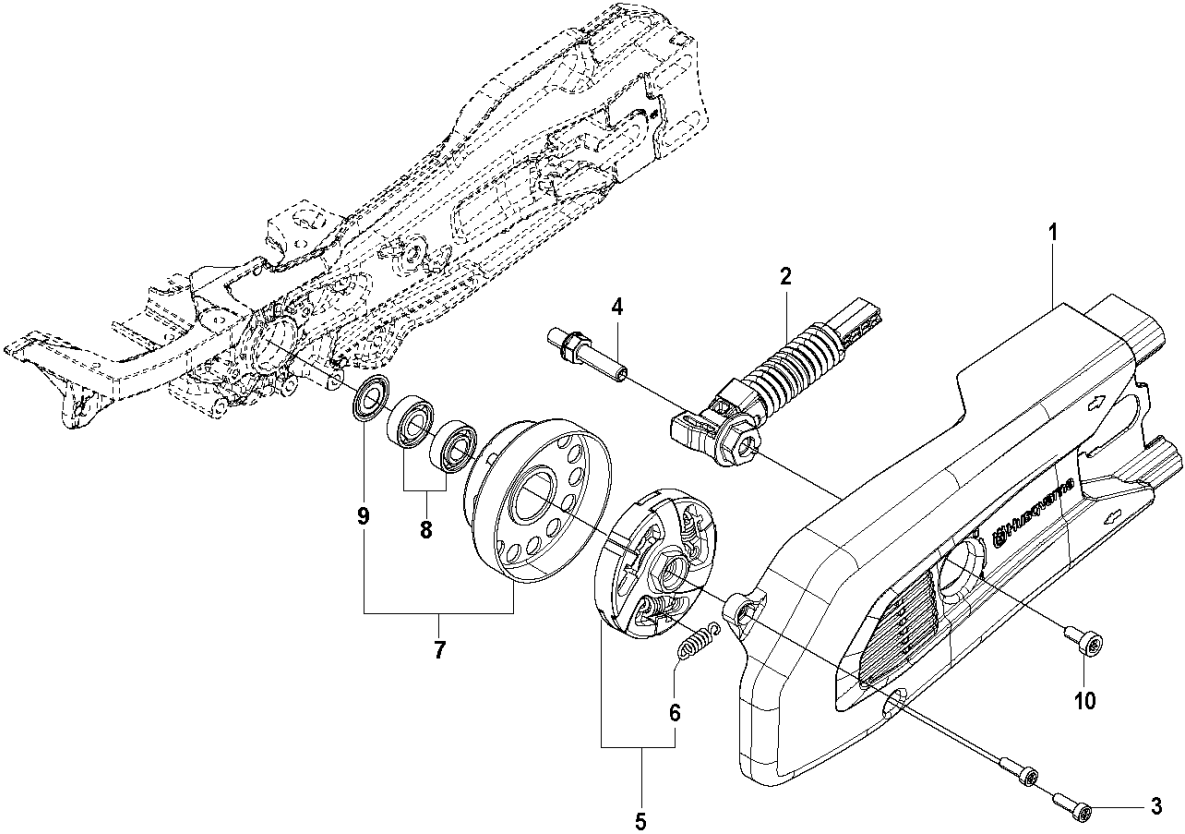

C K970
CLUTCH

CLUTCH

K970 Smartguard, 2020-04

Ref	Part No	Description	Remark	QTY	KIT
1	586 09 95-01	BELT GUARD ASSY		1	
2	583 84 22-01	BELT TENSIONER ASSY		1	1
3	501 98 10-20	SCREW ITXSCM		2	
4	583 85 16-01	PIVOT PIN		1	
5	503 70 15-04	CLUTCH ASSY		1	
6	588 42 15-01	CLUTCH SPRING		3	5
7	586 30 87-01	DRIVING PULLEY ASSY	"14""	1	
8	525 83 18-01	BALL BEARING	1 piece per package	2	7
9	506 31 69-01	DUST COVER		1	7
10	501 98 10-01	SCREW ITXSCM		1