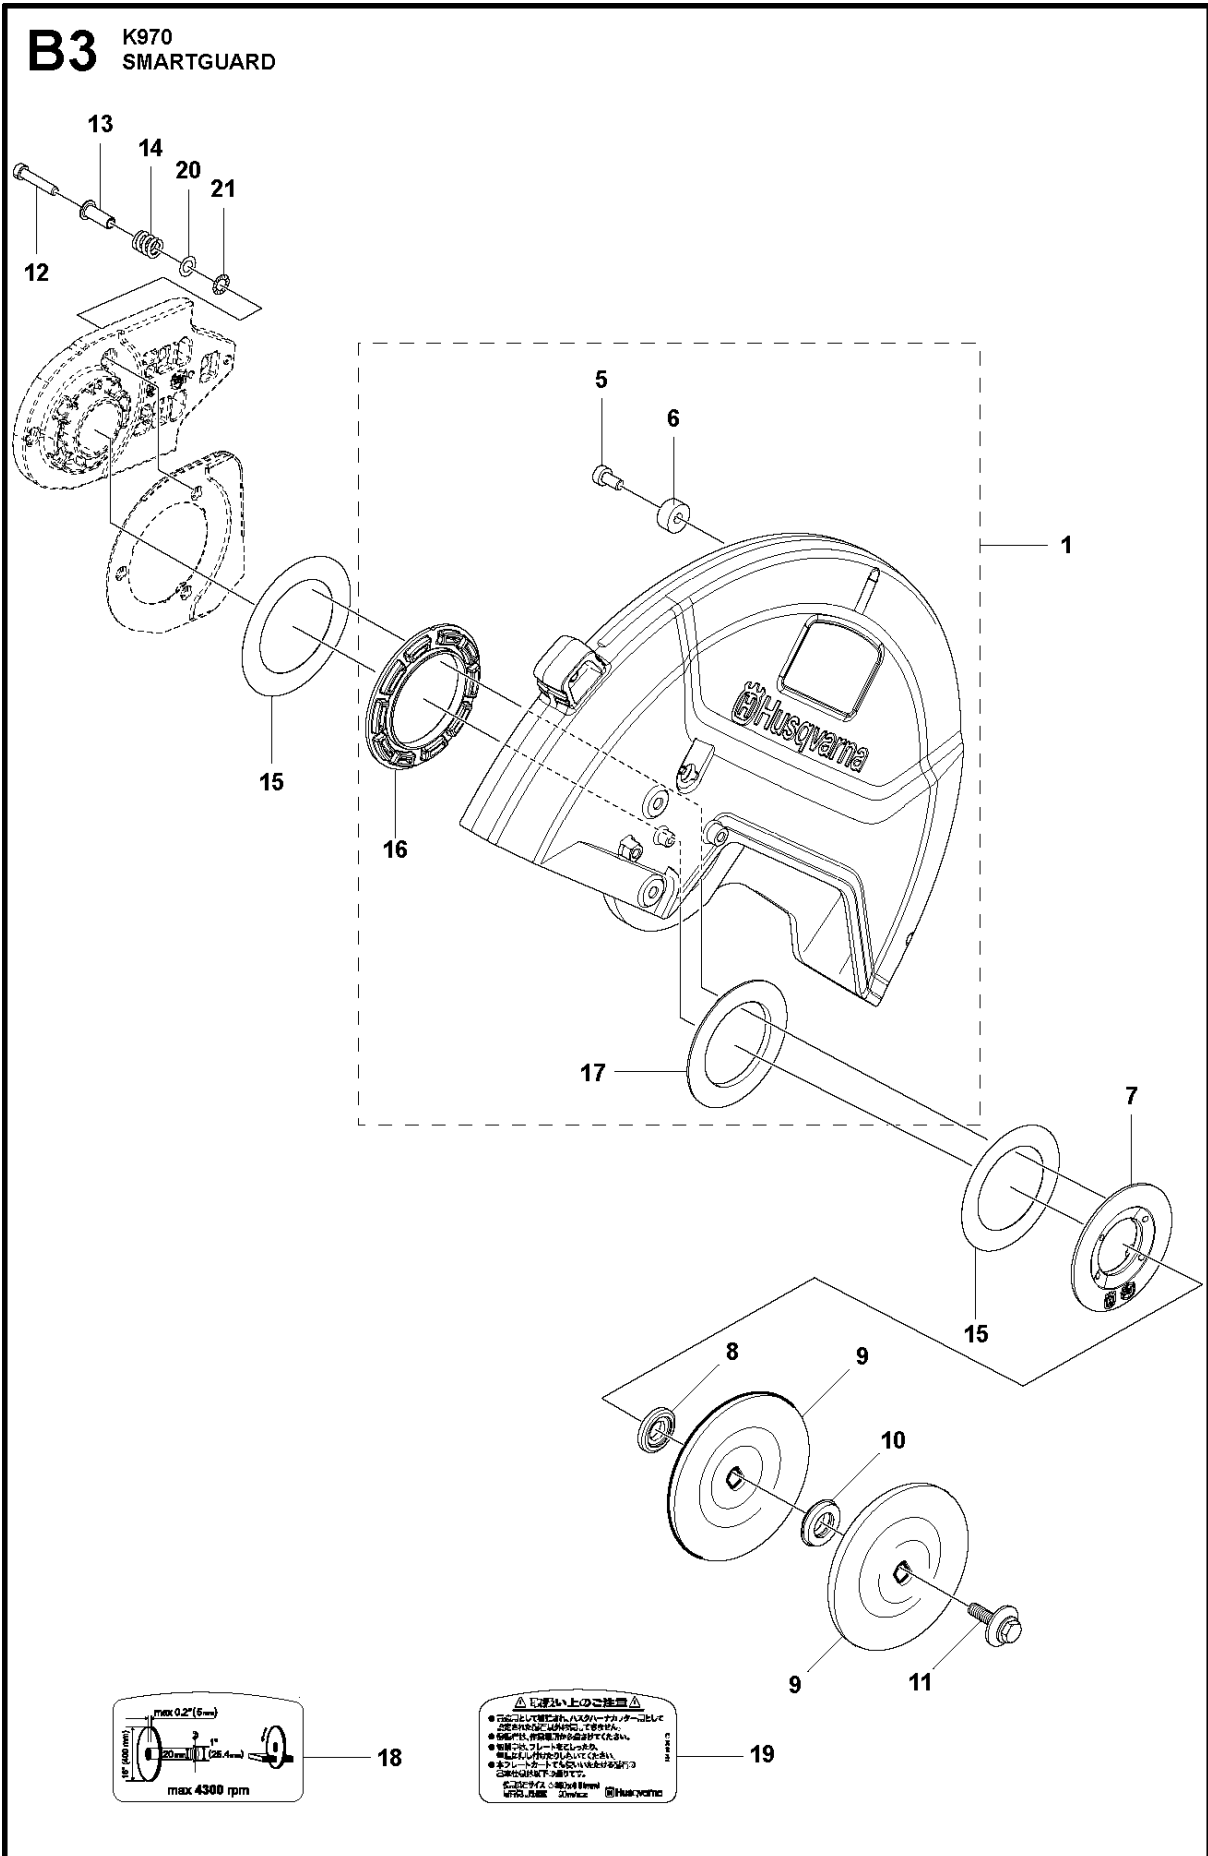

SPARE PARTS LIST

POWER CUTTERS

K970 Smartguard, 2020-04

B1 K970
SMARTGUARD

GUARDS

K970 Smartguard, 2020-04

Ref	Part No	Description	Remark	QTY KIT
1	597 80 91-01	HANDLE LOOP	"14""	1
2	597 80 86-01	SPRING		1
3	598 44 59-01	SUPPORT ASSY		1
4	526 83 45-02	SCREW		2
5	597 80 88-01	BLADE GUARD		1
6	597 79 45-01	SCREW		2
7	597 80 95-01	WHEEL		2
8	598 44 57-01	SUPPORT ASSY		1

B2 K970
SMARTGUARD

GUARDS

K970 Smartguard, 2020-04

Ref	Part No	Description	Remark	QTY KIT
1	597 57 66-01	WHEEL GUARD		1
2	597 80 89-01	COVER		1
3	525 75 51-12	SCREW ITXSCFM		4
4	597 80 93-01	SPRING		1
5	598 48 90-01	WEAR PLATE		2
6	525 88 74-02	SCREW CITXPANT		2
7	544 21 84-60	SCREW ITXSCM		4
8	599 66 17-01	BUSHING		4
9	597 80 92-01	SPRING		1
10	597 80 90-01	COVER		1

GUARDS

K970 Smartguard, 2020-04

Ref	Part No	Description	Remark	QTY	KIT
1	581 35 19-04	WHEEL GUARD		1	
5	504 90 94-10	SCREW ITXSCT		1	1
6	581 62 03-01	STOP		1	1
7	584 43 77-01	DISC		1	
8	584 43 83-01	SUPPORT FLANGE		1	
9	583 87 44-02	FLANGE	Diam 105mm	1	
9	506 07 09-02	FLANGE WASHER	""Diam 119mm, Japan 14""/16""	1	
10	578 39 82-01	BUSHING	Diam 20/25,4mm	1	
10	581 60 54-03	BUSHING	Diam 30,5mm	1	
10	506 37 96-22	KIT	Diam 22,2mm	1	
11	588 65 57-01	SCREW		1	
12	544 21 84-30	SCREW ITXSCT		4	
13	584 43 82-01	SLEEVE	""14"", Shiny""	4	
14	584 43 81-01	SPRING		4	
15	584 43 78-01	SHIM		2	
16	584 43 79-01	LINING		1	1
17	584 43 80-01	LINING		1	1
18	581 11 77-06	DECAL	""14""	1	
19	584 99 26-02	DECAL	""14""	1	
20	582 23 31-01	WASHER		1	
21	582 23 32-01	WASHER		1	