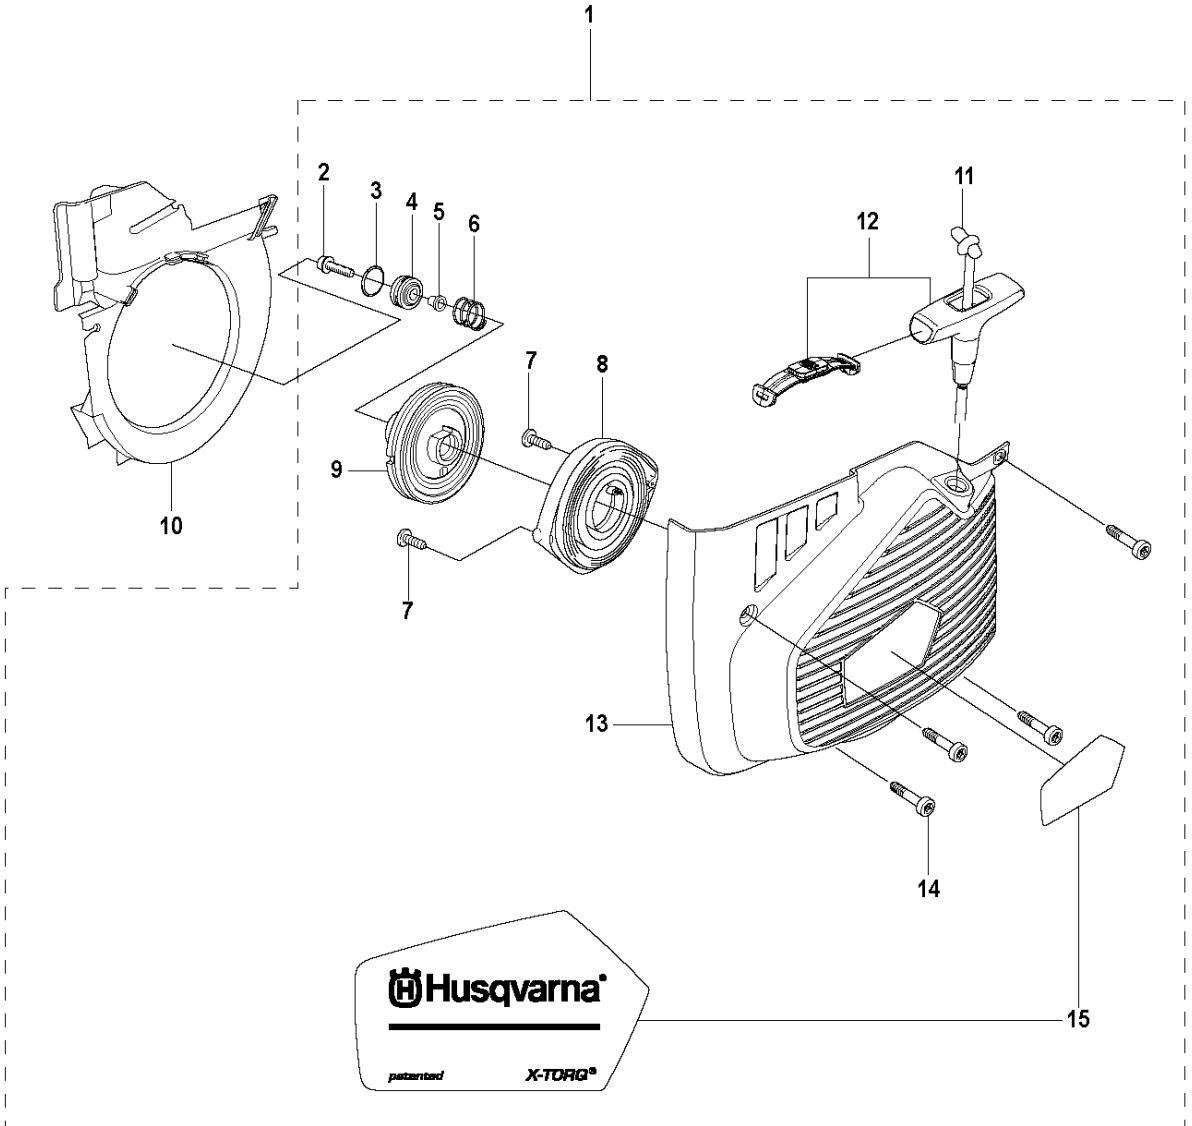

**K970
STARTER**

STARTER

K970 Smartguard, 2020-04

Ref	Part No	Description	Remark	QTY	KIT
1	574 50 73-13	STARTER ASSY		1	
2	503 21 07-22	SCREW IHST		1	1
3	740 43 13-00	O-RING		1	1
4	506 25 14-01	GROMMET		1	1
5	506 26 31-01	SPACING SLEEVE		1	1
6	506 25 30-01	COMPRESSION SPRING		1	1
7	525 88 74-02	SCREW CITXPANT		2	1
8	596 29 31-01	RECOIL SPRING		1	1
9	588 15 58-01	STARTER PULLEY		1	1
10	544 28 75-02	AIR CONDUCTOR		1	
11	506 33 56-15	CORD		1	1
11	506 33 56-50	STARTER CORD	Coil 50m	1	1
12	584 25 79-01	STARTER HANDLE ASSY		1	1
13	505 34 94-02	STARTER COVER		1	1
14	501 98 10-20	SCREW ITXSCM		4	1
15	525 57 11-01	DECAL		1	1