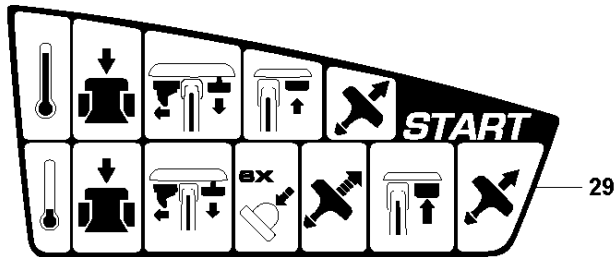

H K970
FUEL TANK

燃料は
ガソリン 25 : 1 2サイクル専用オイル 30

FUEL TANK

K970 Smartguard, 2020-04

Ref	Part No	Description	Remark	QTY	KIT
1	574 50 58-04	FUEL TANK ASSY		1	
2	720 12 40-20	PARALLEL PIN		2	1
3	537 20 85-01	LEVER		1	1
4	510 25 52-01	THROTTLE LOCKOUT		1	1
5	537 20 56-01	COVER		1	1
6	574 44 42-01	CLIP		1	1
7	581 75 62-02	FUEL HOSE		1	1
8	537 04 24-18	FUEL HOSE		1	1
10	506 26 41-11	FUEL FILTER		1	1
11	506 27 11-01	HOSE CLAMP		1	1
12	506 26 41-01	FUEL FILTER		1	1
13	576 90 04-01	TANK VENT ASSY		1	1
14	537 35 95-01	TANK VENT ASSY		1	1
15	502 47 16-01	GROUND SUPPORT		1	1
16	540 05 49-01	PURGE		1	1
17	525 88 74-02	SCREW CITXPANT		1	1
18	576 49 04-01	THROTTLE CABLE ASSY		1	1
19	502 47 18-01	THROTTLE CONTROL		1	1
20	537 20 98-01	SPRING		1	1
21	576 13 99-01	FUEL HOSE		1	1
22	522 62 00-01	TANK CAP ASSY		1	
23	589 24 11-01	GASKET		1	
24	503 57 89-01	HOLDER		1	
25	544 06 12-01	SCREW ITXSCM		3	
26	537 21 03-09	ANTIVIBRATION ELEMENT		1	
27	537 21 03-10	ANTIVIBRATION ELEMENT		1	
28	537 21 03-05	ANTIVIBRATION ELEMENT		1	
29	525 57 20-02	DECAL		1	
30	506 31 30-01	LABEL		1	
31	503 23 00-80	WASHER		1