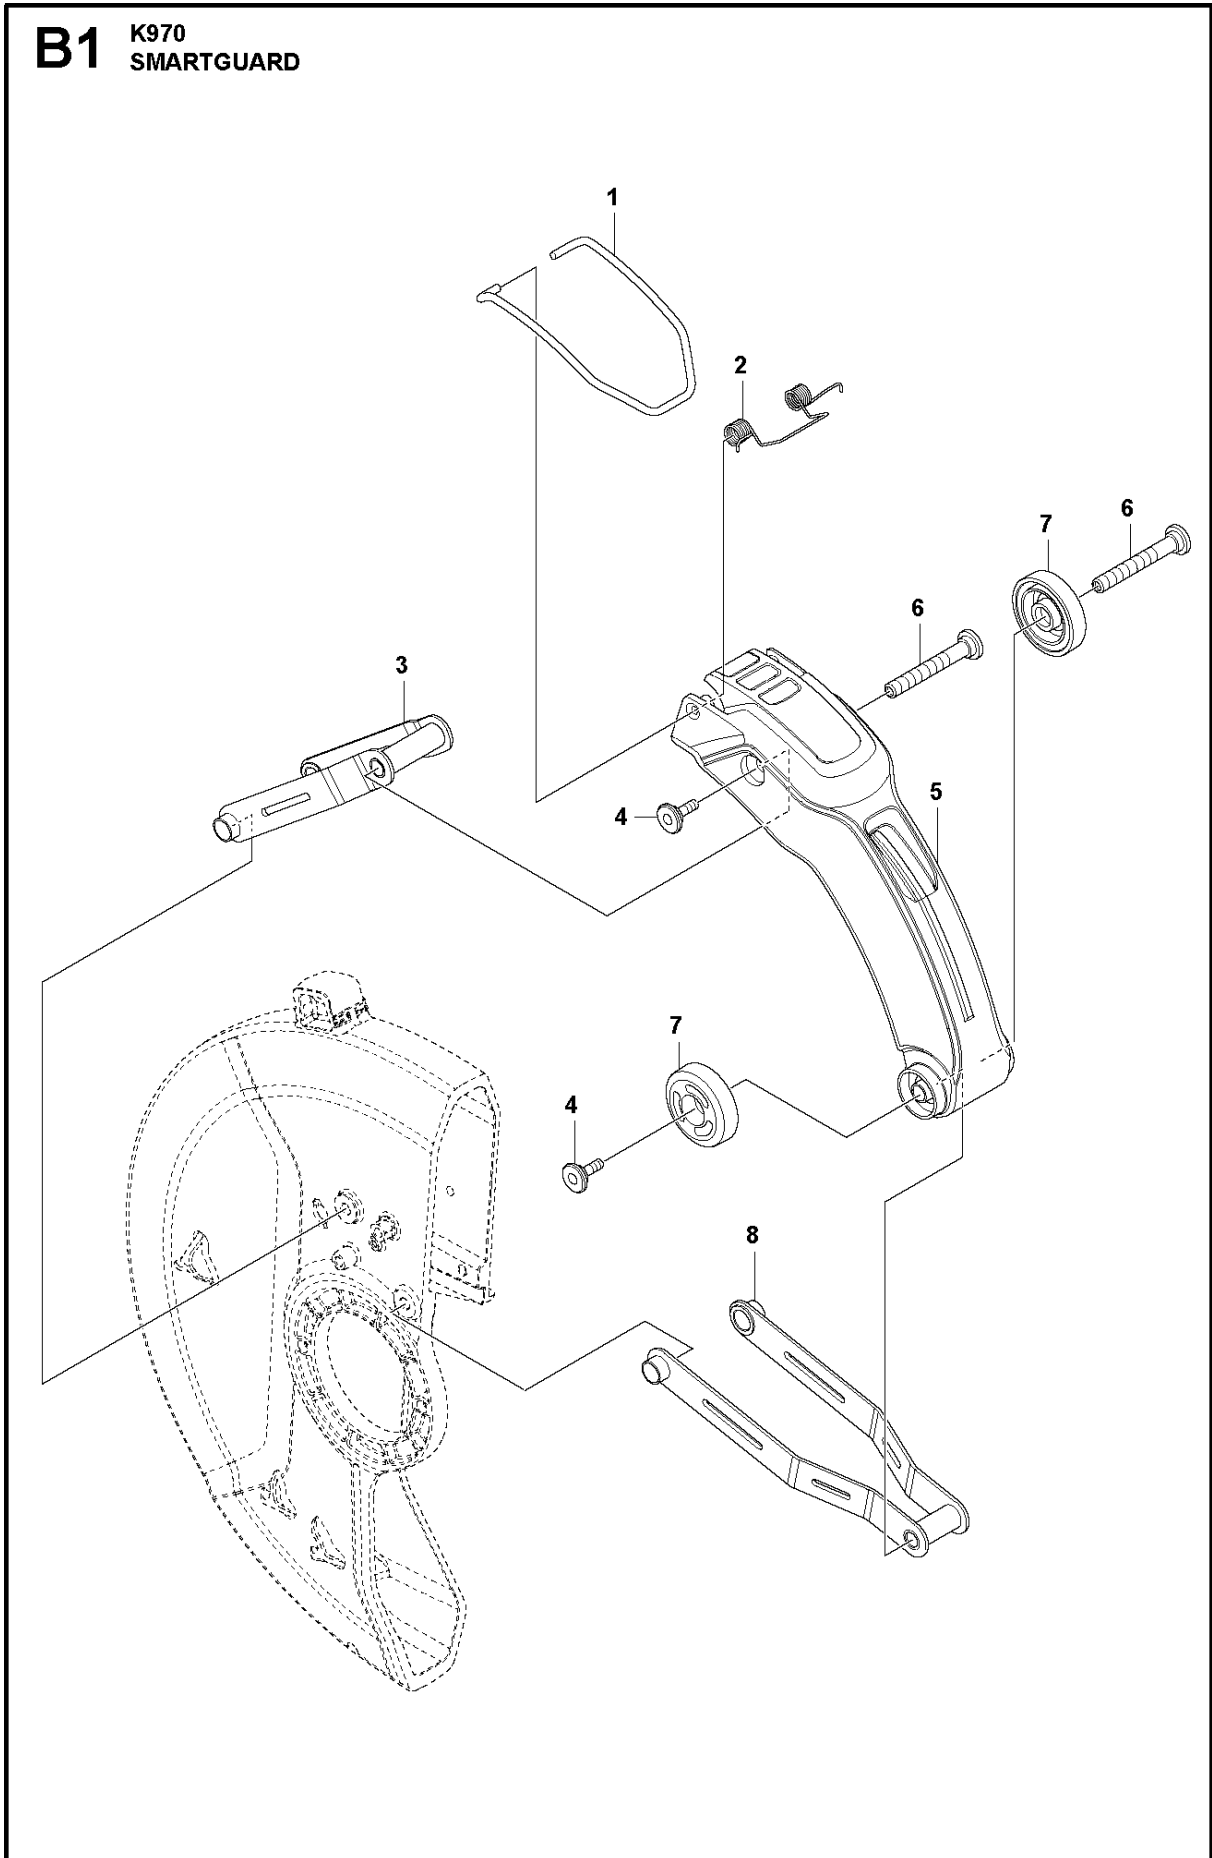

SPARE PARTS LIST

POWER CUTTERS

K970 Smartguard, 2020-04

B1 K970
SMARTGUARD

GUARDS

K970 Smartguard, 2020-04

Ref	Part No	Description	Remark	QTY KIT
1	597 80 91-01	HANDLE LOOP	"14""	1
2	597 80 86-01	SPRING		1
3	598 44 59-01	SUPPORT ASSY		1
4	526 83 45-02	SCREW		2
5	597 80 88-01	BLADE GUARD		1
6	597 79 45-01	SCREW		2
7	597 80 95-01	WHEEL		2
8	598 44 57-01	SUPPORT ASSY		1

B2 K970
SMARTGUARD

GUARDS

K970 Smartguard, 2020-04

Ref	Part No	Description	Remark	QTY KIT
1	597 57 66-01	WHEEL GUARD		1
2	597 80 89-01	COVER		1
3	525 75 51-12	SCREW ITXSCFM		4
4	597 80 93-01	SPRING		1
5	598 48 90-01	WEAR PLATE		2
6	525 88 74-02	SCREW CITXPANT		2
7	544 21 84-60	SCREW ITXSCM		4
8	599 66 17-01	BUSHING		4
9	597 80 92-01	SPRING		1
10	597 80 90-01	COVER		1