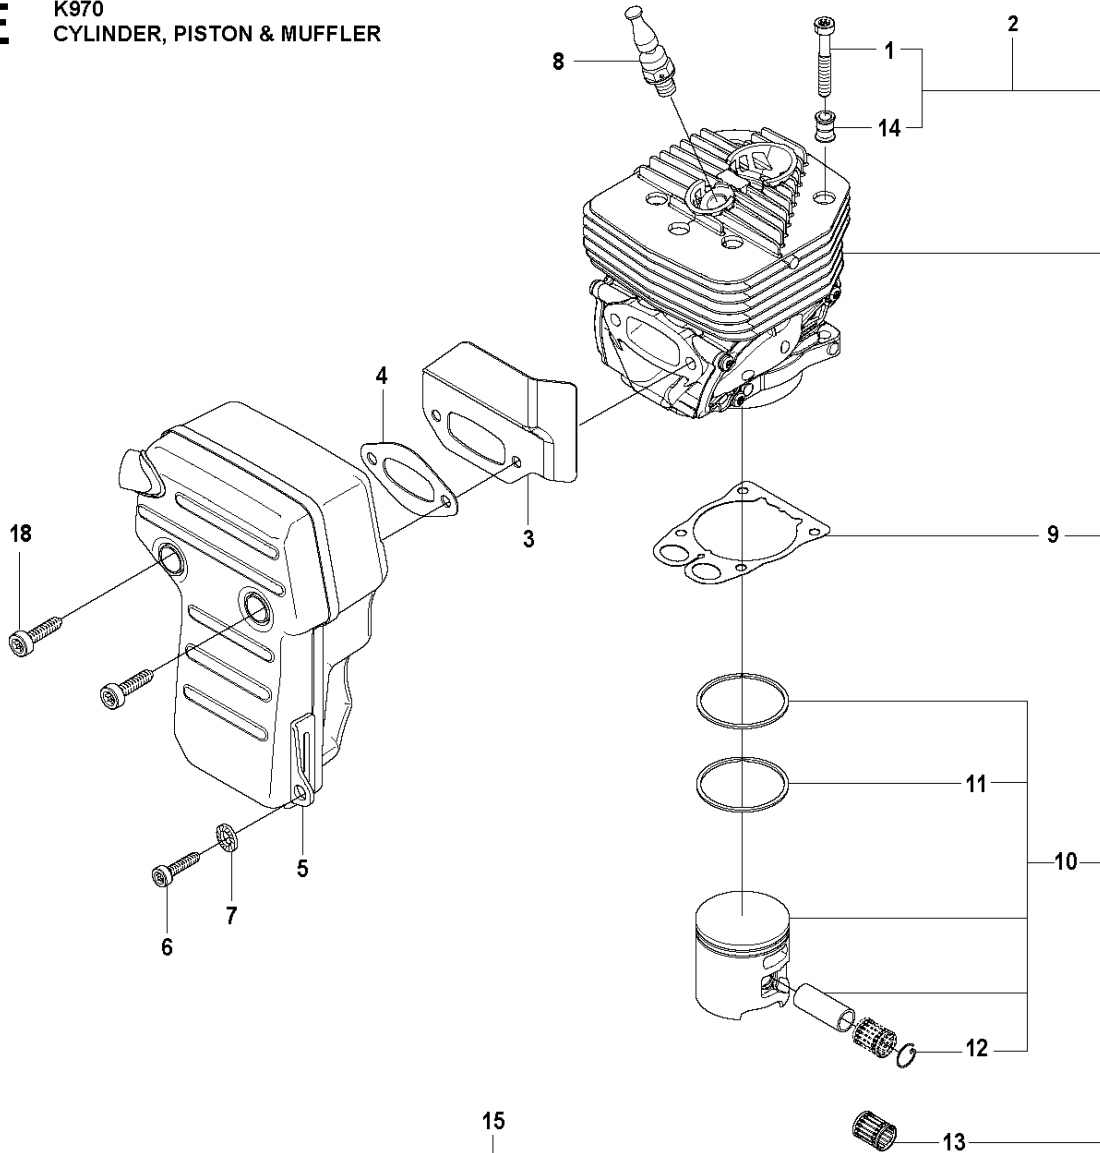

E K970
CYLINDER, PISTON & MUFFLER

CYLINDER, PISTON & MUFFLER

K970 Smartguard, 2020-04

Ref	Part No	Description	Remark	QTY KIT
1	544 21 84-40	SCREW ITXSCM		4
2	586 35 10-01	CYLINDER ASSY	Incl. 9 - 10, 13	1
3	577 99 76-02	HEAT DEFLECTOR		1
4	585 28 09-01	GASKET		1
5	587 63 11-01	MUFFLER ASSY		1
6	503 21 53-25	SCREW ITXSCM		1
7	503 23 04-02	WASHER		1
8	584 91 22-01	DECOMPRESSION VALVE		1
9	594 89 01-01	GASKET	Paper gasket	1
10	506 41 32-02	PISTON	Incl. 11 - 12	1
11	503 28 90-35	PISTON RING		2
12	737 44 13-00	CIRCLIP		2
13	503 25 61-01	NEEDLE BEARING		1
14	578 11 91-01	SLEEVE		4
15	544 22 98-07	GASKET KIT	Incl. 4, 9, 15 - 17	1
16	503 26 02-04	SEALING RING		2
17	577 98 89-01	GASKET		1
18	544 21 84-01	SCREW ITXSCM		2