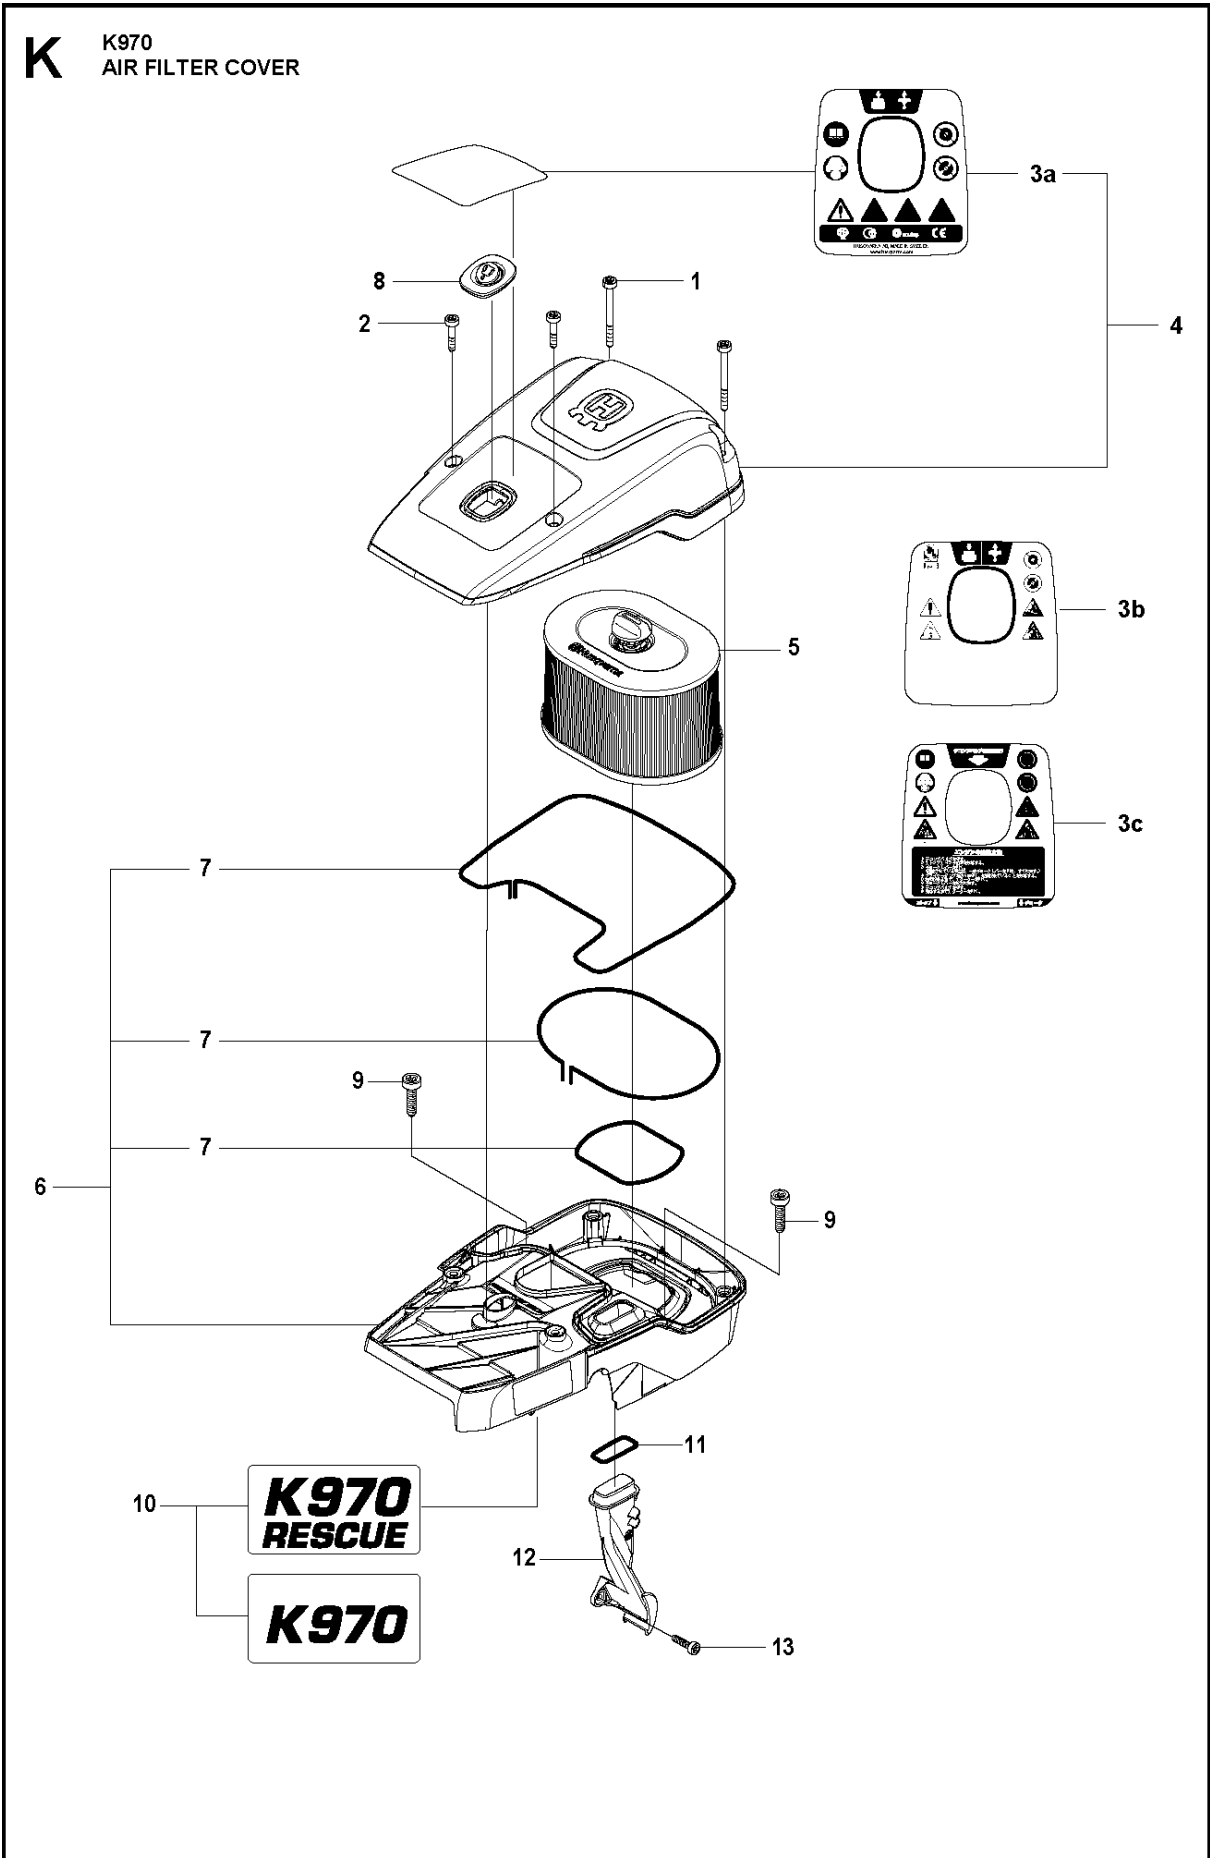

BELT GUARD & PULLEY

K970 Smartguard, 2020-04

Ref	Part No	Description	Remark	QTY	KIT
1	501 05 71-03	BELT GUARD	"14""	1	
2	586 74 37-01	NUT WASHER		3	1
3	503 20 00-45	SCREW EHHFM		1	
4	503 23 01-16	WASHER		1	
5	586 30 70-02	PULLEY ASSY		1	
6	525 88 74-02	SCREW CITXPANT		11	1
7	584 43 94-01	PULLEY		1	
8	505 44 54-05	CASSETTE		1	9
9	544 44 10-01	DRAW SPRING		1	9, 10
10	544 44 04-02	BRAKE SHOE		4	9
11	588 65 57-01	SCREW		1	10
12	544 97 63-04	BELT	"14""	1	10
13	588 99 20-01	BEARING HOUSING ASSY	"14""	1	15, 23
14	584 99 43-01	SCREW		1	15
15	503 87 54-02	BAR BOLT		3	15
16	588 99 24-01	SHAFT		1	15
17	583 95 33-01	BALL BEARING		2	
18	586 80 10-02	SLIP RING HOLDER		1	15

C K970
CLUTCH

CLUTCH

K970 Smartguard, 2020-04

Ref	Part No	Description	Remark	QTY	KIT
1	586 09 95-01	BELT GUARD ASSY		1	
2	583 84 22-01	BELT TENSIONER ASSY		1	1
3	501 98 10-20	SCREW ITXSCM		2	
4	583 85 16-01	PIVOT PIN		1	
5	503 70 15-04	CLUTCH ASSY		1	
6	588 42 15-01	CLUTCH SPRING		3	5
7	586 30 87-01	DRIVING PULLEY ASSY	"14""	1	
8	525 83 18-01	BALL BEARING	1 piece per package	2	7
9	506 31 69-01	DUST COVER		1	7
10	501 98 10-01	SCREW ITXSCM		1	