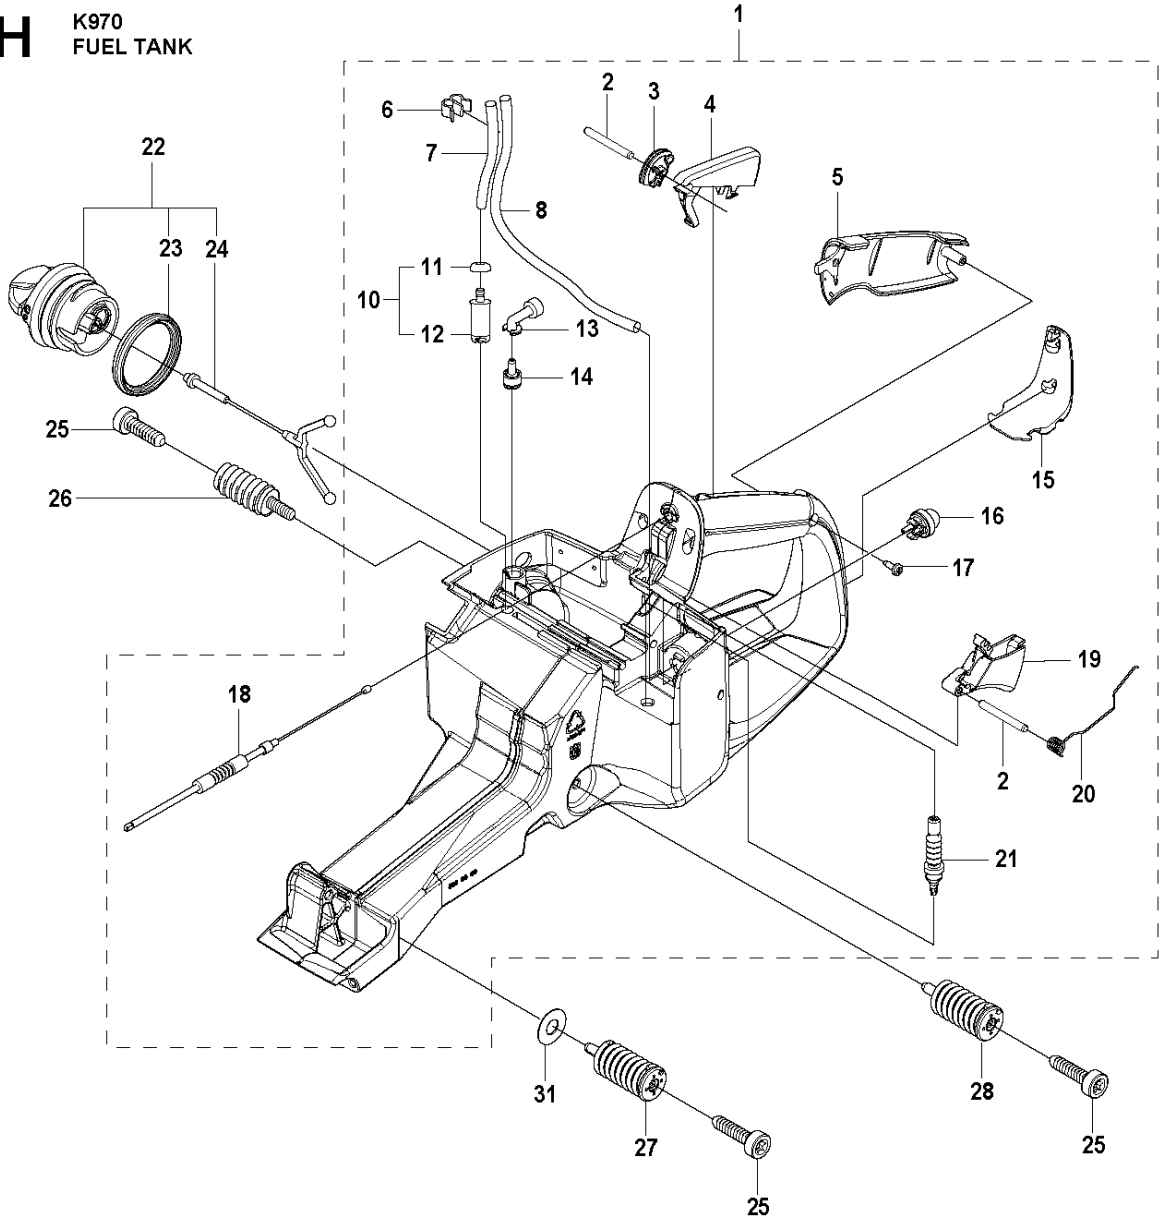

H K970
FUEL TANK

燃料は
ガソリン 25 : 1 2サイクル専用オイル 30

FUEL TANK

K970 Smartguard, 2020-04

Ref	Part No	Description	Remark	QTY	KIT
1	574 50 58-04	FUEL TANK ASSY		1	
2	720 12 40-20	PARALLEL PIN		2	1
3	537 20 85-01	LEVER		1	1
4	510 25 52-01	THROTTLE LOCKOUT		1	1
5	537 20 56-01	COVER		1	1
6	574 44 42-01	CLIP		1	1
7	581 75 62-02	FUEL HOSE		1	1
8	537 04 24-18	FUEL HOSE		1	1
10	506 26 41-11	FUEL FILTER		1	1
11	506 27 11-01	HOSE CLAMP		1	1
12	506 26 41-01	FUEL FILTER		1	1
13	576 90 04-01	TANK VENT ASSY		1	1
14	537 35 95-01	TANK VENT ASSY		1	1
15	502 47 16-01	GROUND SUPPORT		1	1
16	540 05 49-01	PURGE		1	1
17	525 88 74-02	SCREW CITXPANT		1	1
18	576 49 04-01	THROTTLE CABLE ASSY		1	1
19	502 47 18-01	THROTTLE CONTROL		1	1
20	537 20 98-01	SPRING		1	1
21	576 13 99-01	FUEL HOSE		1	1
22	522 62 00-01	TANK CAP ASSY		1	
23	589 24 11-01	GASKET		1	
24	503 57 89-01	HOLDER		1	
25	544 06 12-01	SCREW ITXSCM		3	
26	537 21 03-09	ANTIVIBRATION ELEMENT		1	
27	537 21 03-10	ANTIVIBRATION ELEMENT		1	
28	537 21 03-05	ANTIVIBRATION ELEMENT		1	
29	525 57 20-02	DECAL		1	
30	506 31 30-01	LABEL		1	
31	503 23 00-80	WASHER		1