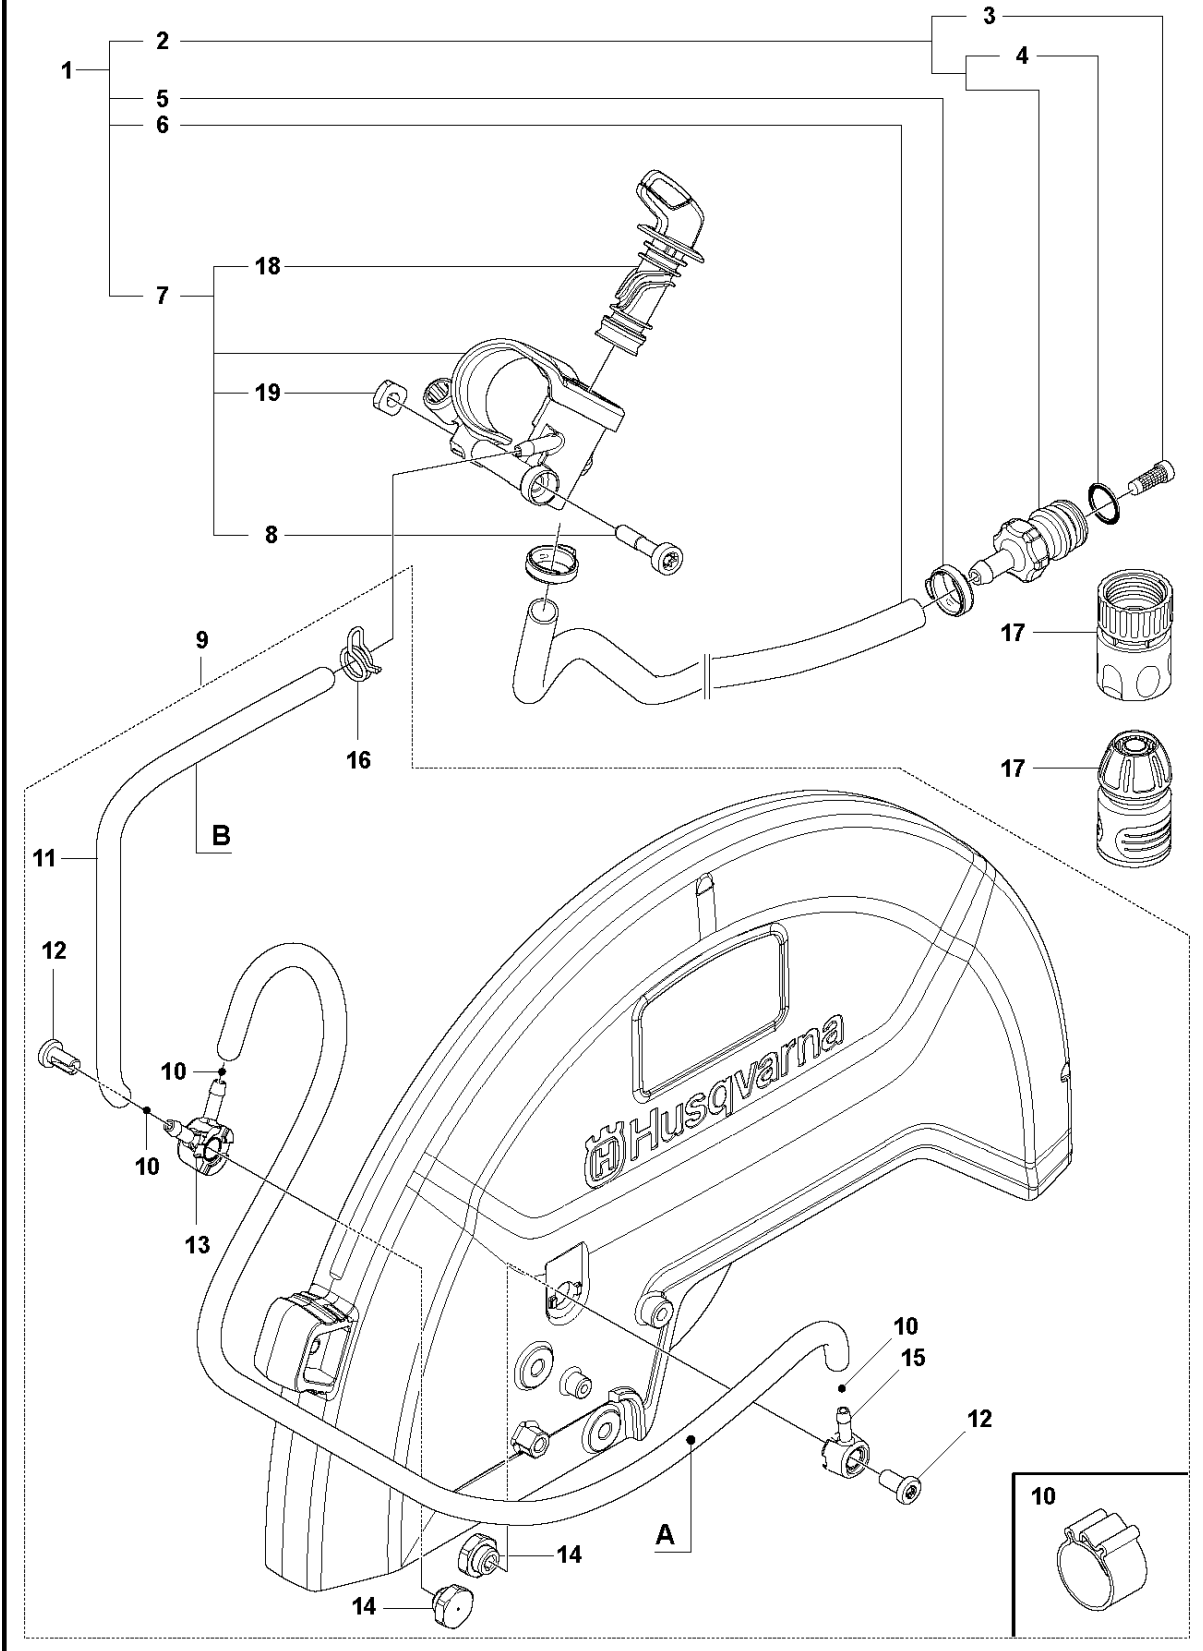

N K970
VALVES

	A (mm)	B (mm)
K970 Smartguard 14"	295	270