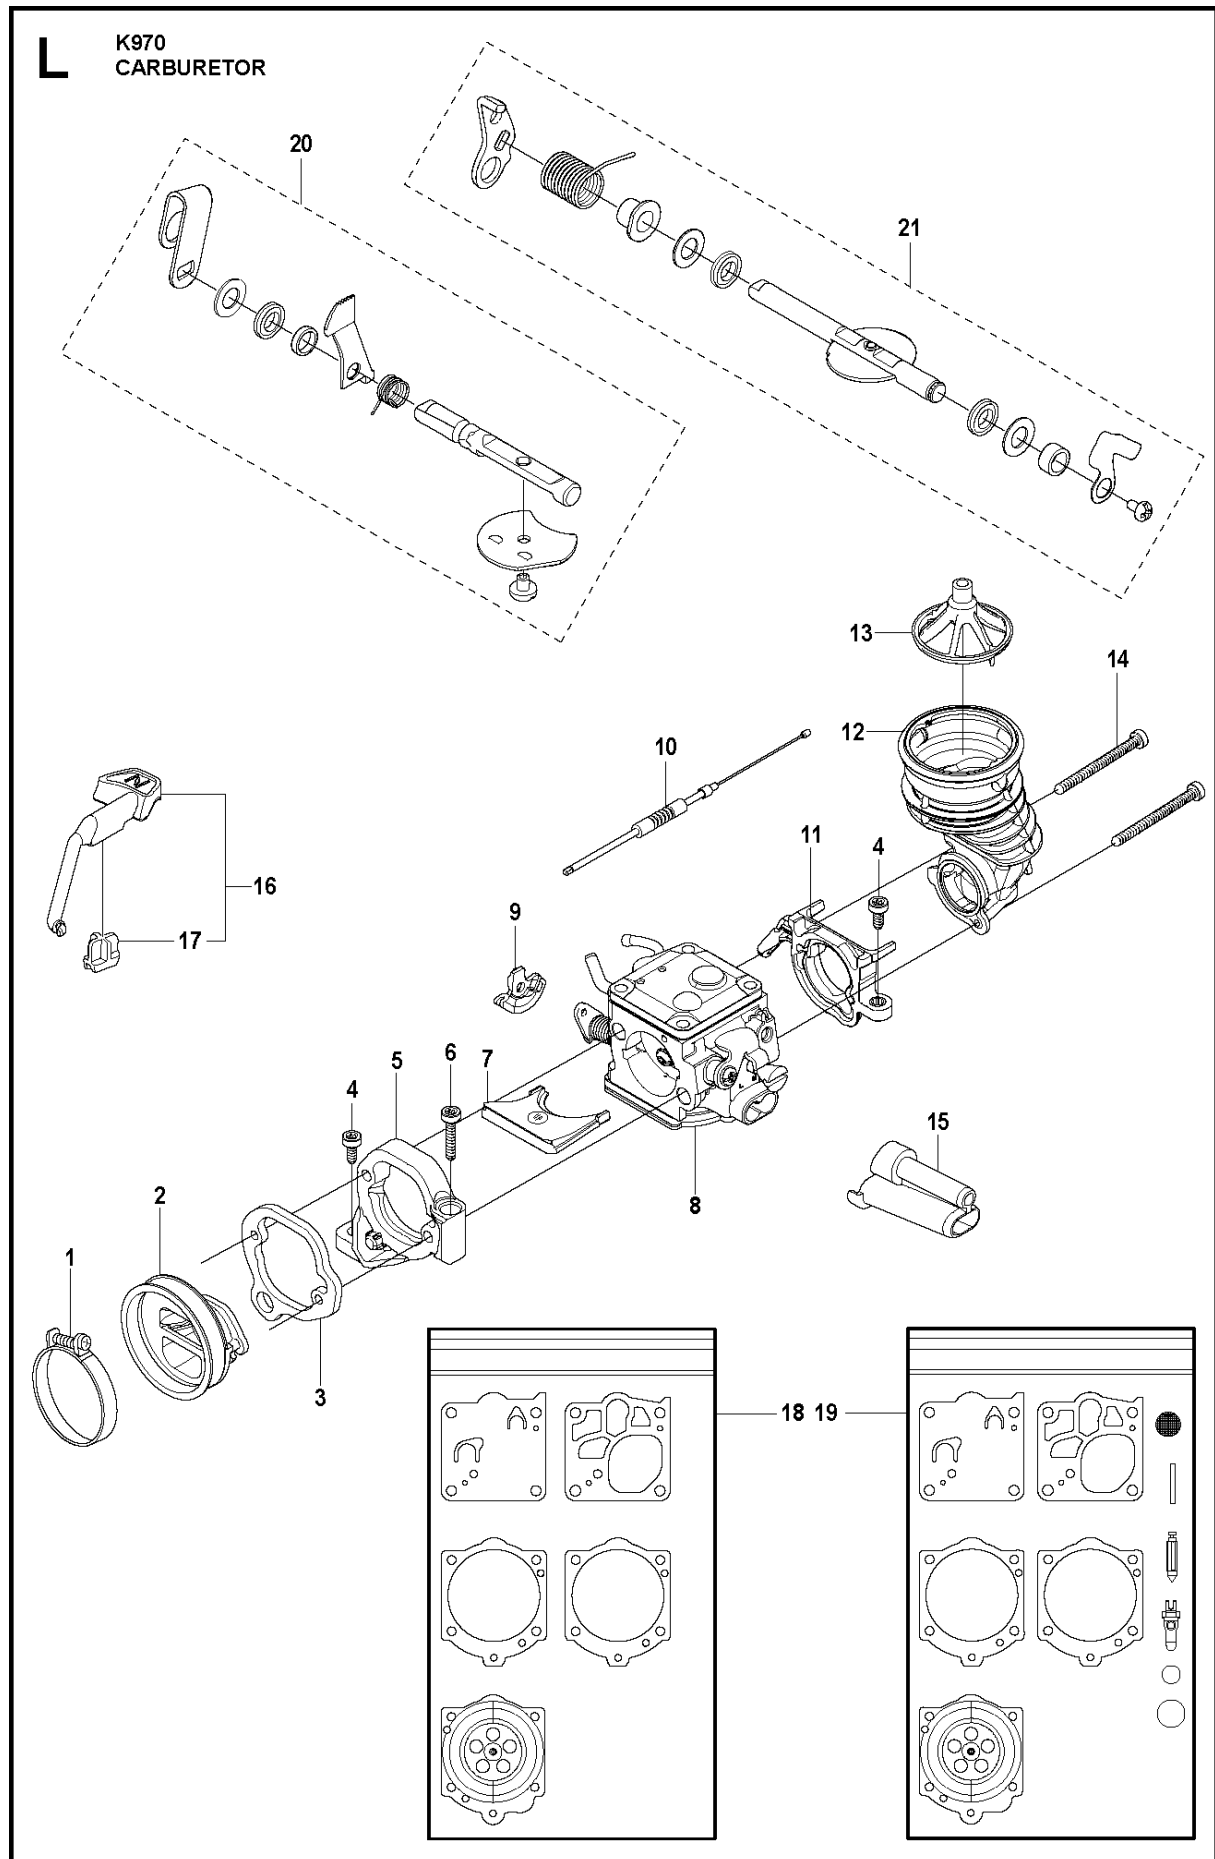

CARBURETOR

K970 Smartguard, 2020-04

Ref	Part No	Description	Remark	QTY	KIT
1	505 28 33-06	HOSE CLAMP		1	
2	506 41 41-01	INLET PIPE		1	
3	544 15 01-01	FLANGE		1	
4	503 21 53-16	SCREW ITXSCM		2	
5	544 11 39-01	CONSOLE		1	
6	503 21 53-30	SCREW ITXSCM		1	
7	506 41 42-01	PLATE		1	
8	584 91 30-01	CARBURETTOR		1	
9	505 14 84-01	LEVER		1	
10	576 49 04-01	THROTTLE CABLE ASSY		1	
11	522 85 62-01	FLANGE INLET PIPE		1	
12	521 92 67-01	INLET PIPE		1	
13	510 24 39-01	FILTER		1	
14	501 97 18-01	SCREW ITXSCM		2	
15	586 06 21-01	CHISEL GUIDE		1	
16	506 23 20-11	CHOKE		1	
17	506 27 25-01	WEAR PROTECTION		1	16
18	502 44 58-01	GASKET KIT		1	
19	502 44 59-03	REPAIR KIT		1	
21	593 77 69-01	THROTTLE SHAFT		1	
20	593 77 77-01	CHOKE SHAFT		1