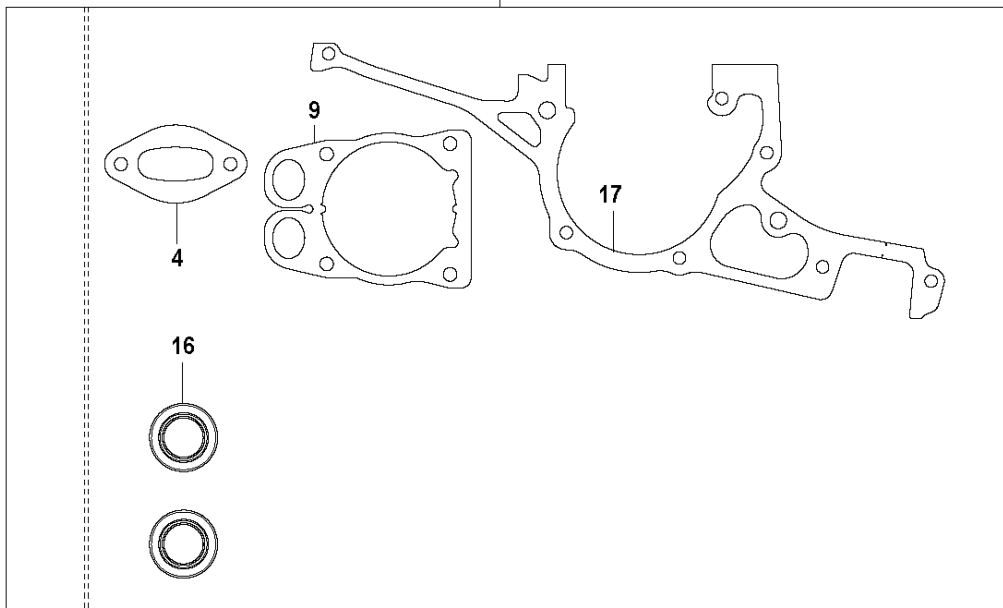

E K970
CYLINDER, PISTON & MUFFLER

CYLINDER, PISTON & MUFFLER

K970 Smartguard, 2020-04

Ref	Part No	Description	Remark	QTY KIT
1	544 21 84-40	SCREW ITXSCM		4
2	586 35 10-01	CYLINDER ASSY	Incl. 9 - 10, 13	1
3	577 99 76-02	HEAT DEFLECTOR		1
4	585 28 09-01	GASKET		1
5	587 63 11-01	MUFFLER ASSY		1
6	503 21 53-25	SCREW ITXSCM		1
7	503 23 04-02	WASHER		1
8	584 91 22-01	DECOMPRESSION VALVE		1
9	594 89 01-01	GASKET	Paper gasket	1
10	506 41 32-02	PISTON	Incl. 11 - 12	1
11	503 28 90-35	PISTON RING		2
12	737 44 13-00	CIRCLIP		2
13	503 25 61-01	NEEDLE BEARING		1
14	578 11 91-01	SLEEVE		4
15	544 22 98-07	GASKET KIT	Incl. 4, 9, 15 - 17	1
16	503 26 02-04	SEALING RING		2
17	577 98 89-01	GASKET		1
18	544 21 84-01	SCREW ITXSCM		2