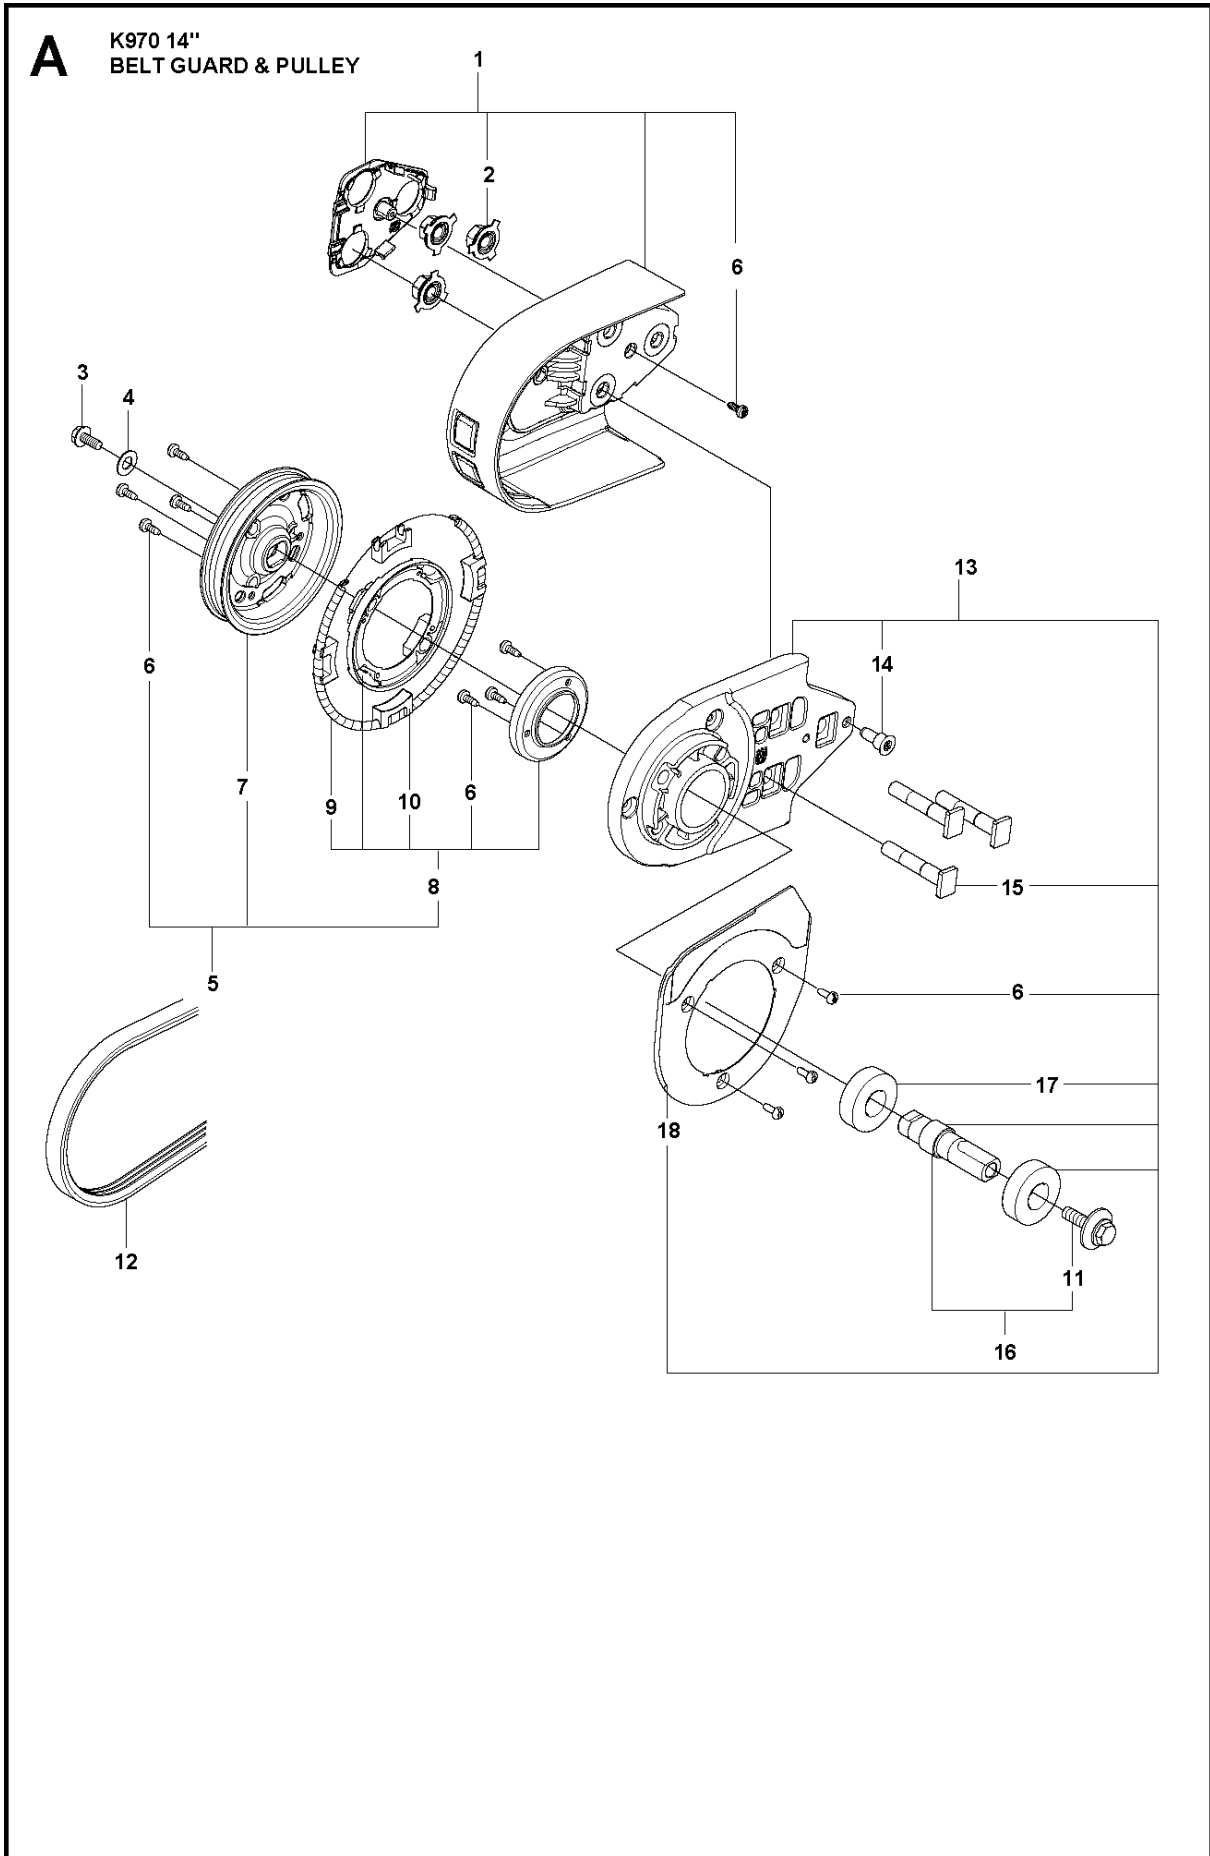

BELT GUARD & PULLEY

K970 Smartguard, 2020-04

Ref	Part No	Description	Remark	QTY	KIT
1	501 05 71-03	BELT GUARD	"14""	1	
2	586 74 37-01	NUT WASHER		3	1
3	503 20 00-45	SCREW EHHFM		1	
4	503 23 01-16	WASHER		1	
5	586 30 70-02	PULLEY ASSY		1	
6	525 88 74-02	SCREW CITXPANT		11	1
7	584 43 94-01	PULLEY		1	
8	505 44 54-05	CASSETTE		1	9
9	544 44 10-01	DRAW SPRING		1	9, 10
10	544 44 04-02	BRAKE SHOE		4	9
11	588 65 57-01	SCREW		1	10
12	544 97 63-04	BELT	"14""	1	10
13	588 99 20-01	BEARING HOUSING ASSY	"14""	1	15, 23
14	584 99 43-01	SCREW		1	15
15	503 87 54-02	BAR BOLT		3	15
16	588 99 24-01	SHAFT		1	15
17	583 95 33-01	BALL BEARING		2	
18	586 80 10-02	SLIP RING HOLDER		1	15