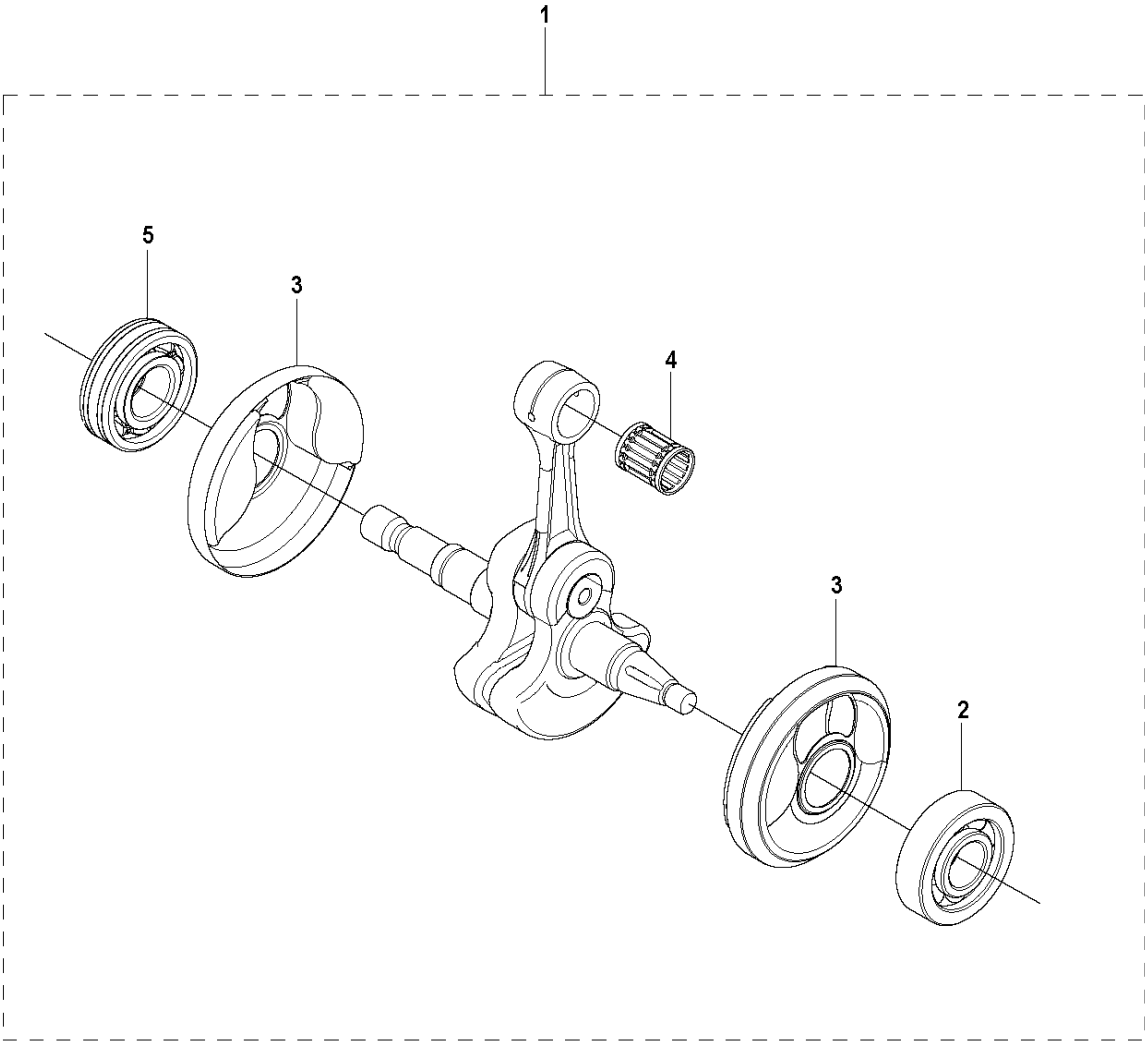

F K970
CRANKSHAFT

CRANKSHAFT

K970 Smartguard, 2020-04

Ref	Part No	Description	Remark	QTY	KIT
1	574 26 76-02	CRANKSHAFT ASSY		1	
2	503 25 00-02	BALL BEARING		1	1
3	506 41 44-01	CUP		2	1
4	503 25 61-01	NEEDLE BEARING		1	1
5	588 63 70-01	BALL BEARING		1	1