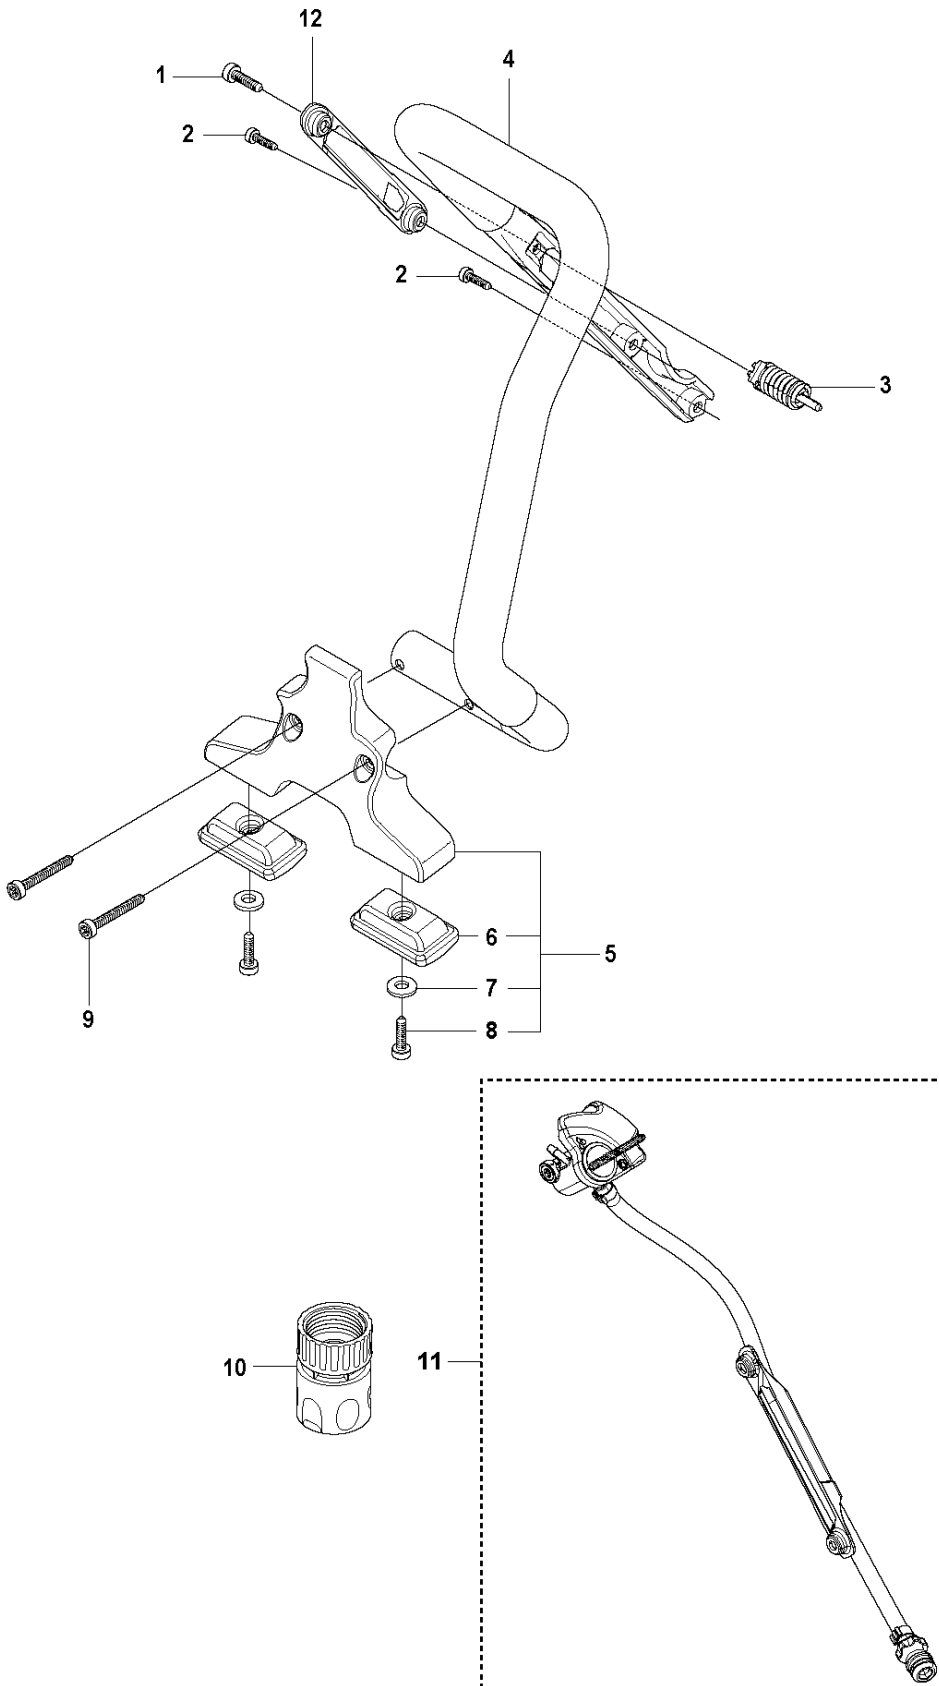

G K970
HANDLE

Ref	Part No	Description	Remark	QTY KIT	
1	544 06 12-01	SCREW ITXSCM		1	
2	503 21 54-20	SCREW ITXSCT		2	
3	585 90 56-01	ANTIVIBRATION ELEMENT		1	
4	599 44 06-01	HANDLE		1	
5	544 89 15-03	GROUND SUPPORT		1	
6	544 81 16-01	BASE		2	5
7	734 11 47-41	WASHER		2	5
8	503 21 53-12	SCREW ITXSCM		2	5
9	503 21 54-45	SCREW ITXSCT		2	
10	503 26 60-03	COUPLER	"1/2""	1	
10	503 26 60-04	COUPLER	"GHT 3/4""	1	
11	581 47 62-02	HOSE KIT		1	
12	585 01 99-01	HOSE GUARD		1