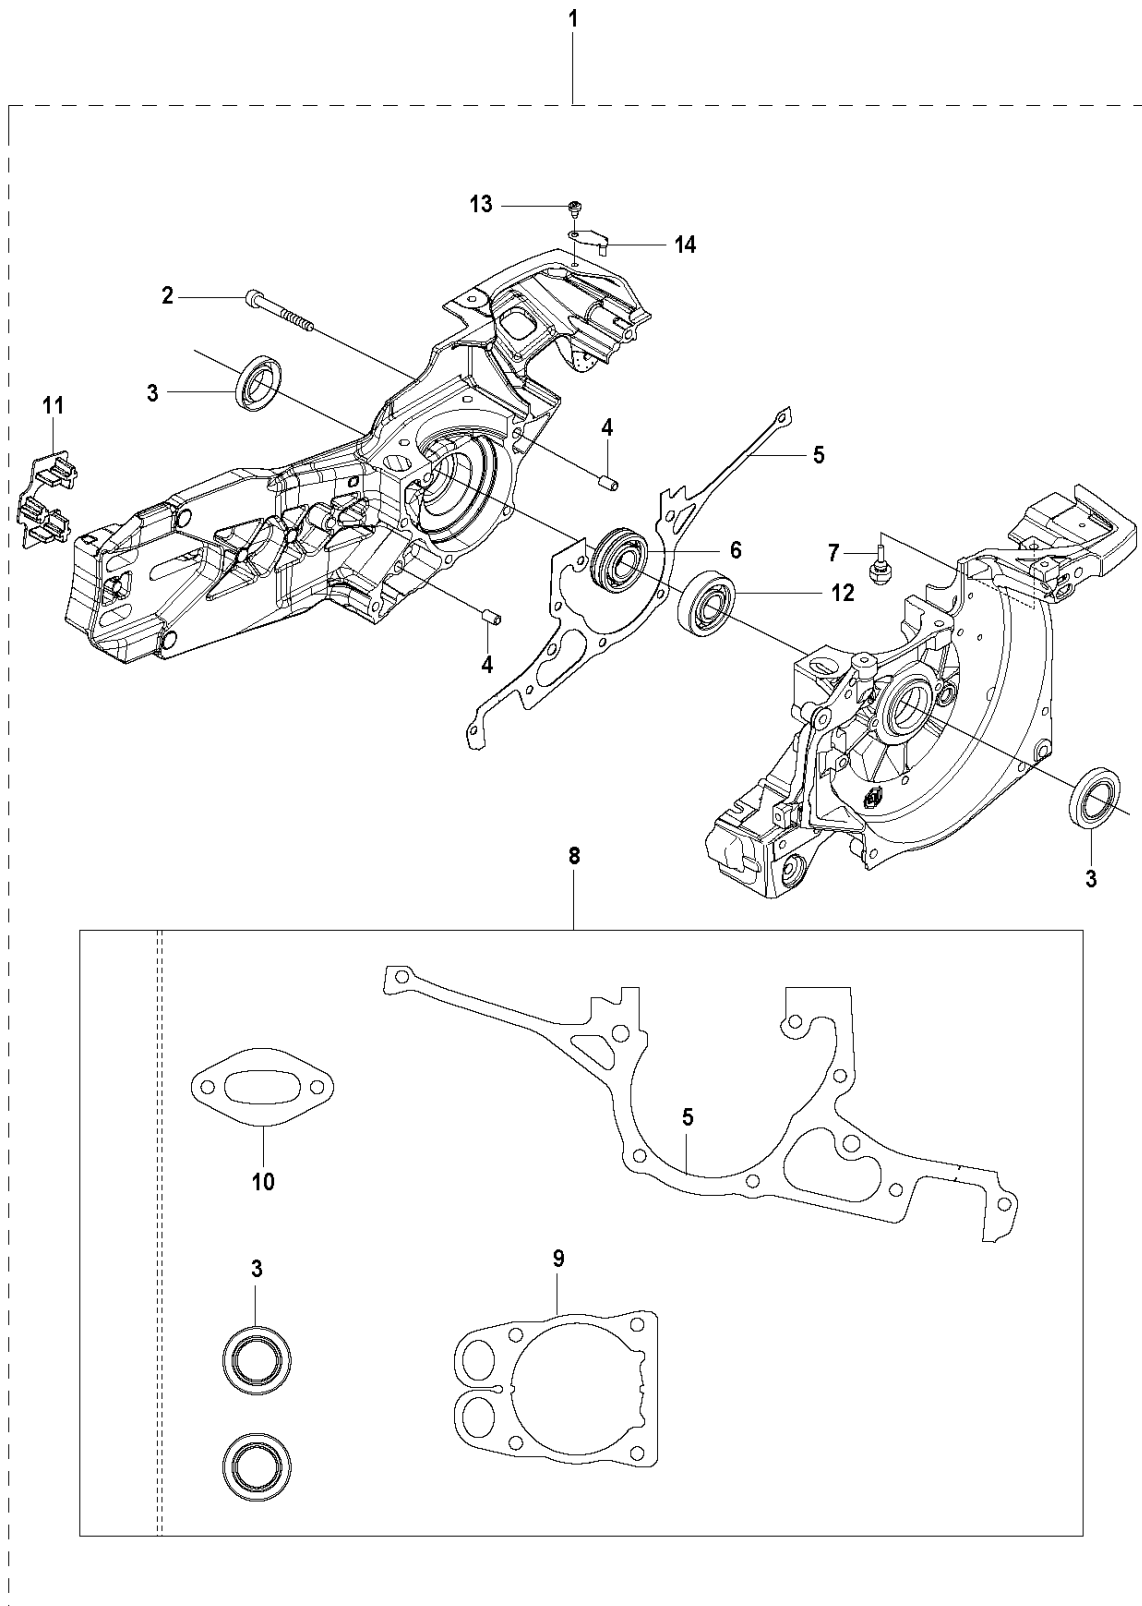

D K970
CRANKCASE

CRANKCASE

K970 Smartguard, 2020-04

Ref	Part No	Description	Remark	QTY	KIT
1	588 99 28-01	CRANKCASE		1	
2	503 21 53-49	SCREW ITXSCM		7	1
3	503 26 02-04	SEALING RING		2	1, 8
4	501 27 08-01	GUIDE BUSHING		2	1
5	577 98 89-01	GASKET		1	1, 8
6	588 63 70-01	BALL BEARING		1	1
7	522 85 61-01	RUBBER BUSHING		1	1
8	544 22 98-07	GASKET KIT		1	1
9	594 89 01-01	GASKET		1	1, 8
10	585 28 09-01	GASKET		1	1, 8
11	586 76 09-01	RUBBER SHOE		1	1, 8
12	503 25 00-02	BALL BEARING		1	1
13	525 88 74-03	SCREW CITXPANT			
14	582 12 33-01	WEAR PROTECTION