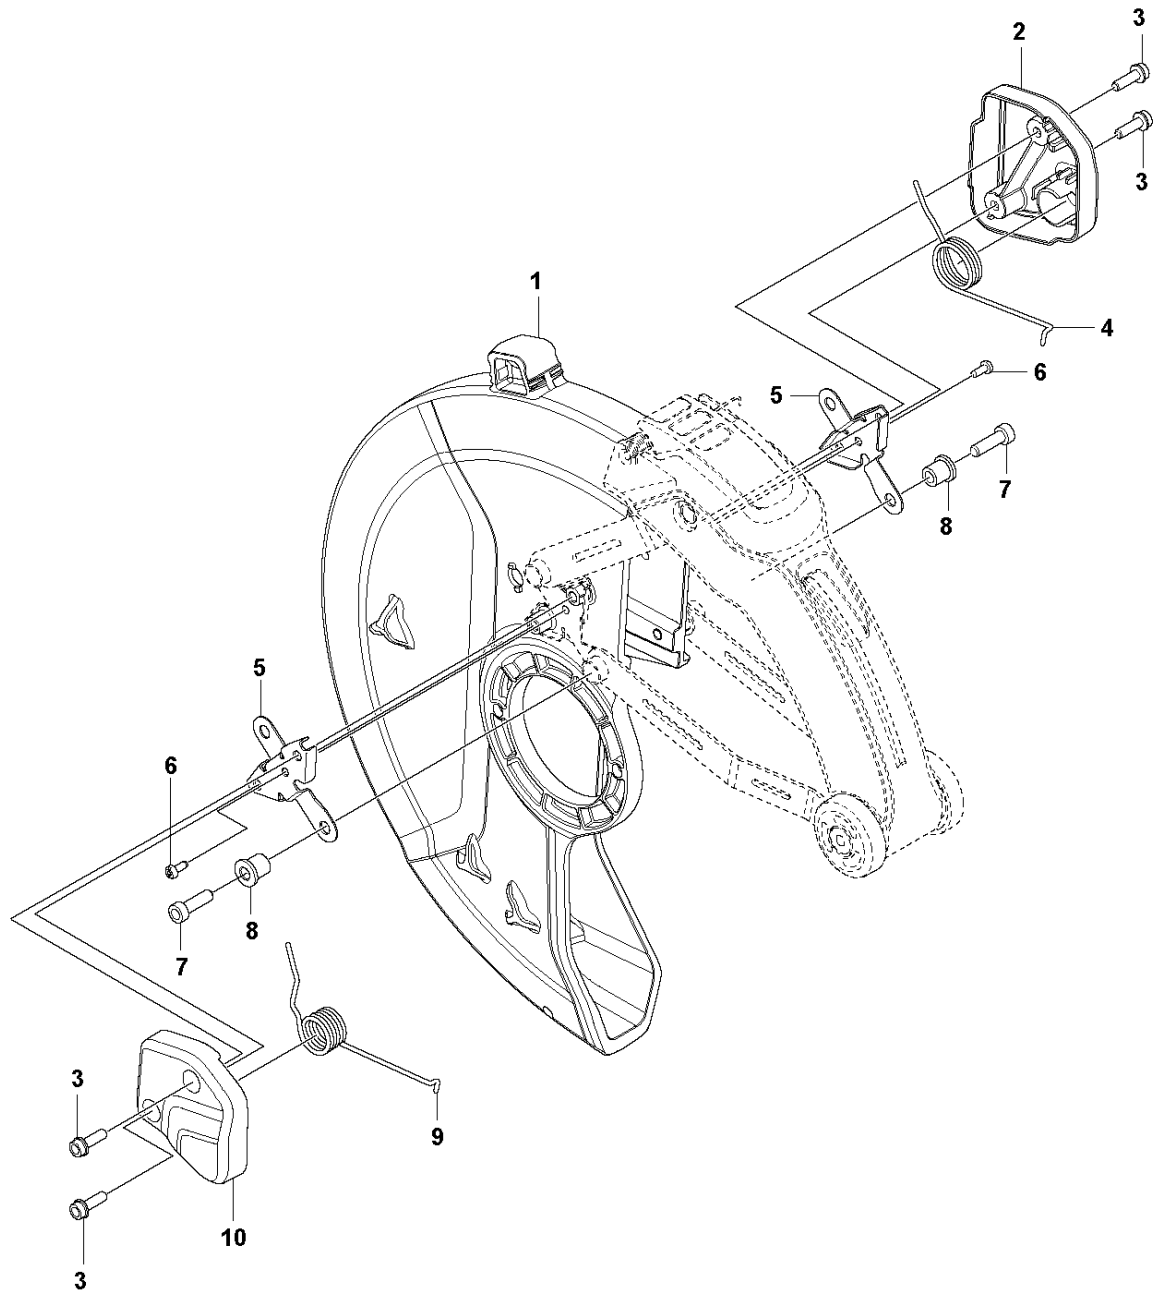

SPARE PARTS LIST

POWER CUTTERS

K970 Smartguard, 2020-04

B1 K970
SMARTGUARD

GUARDS

K970 Smartguard, 2020-04

Ref	Part No	Description	Remark	QTY KIT
1	597 80 91-01	HANDLE LOOP	"14""	1
2	597 80 86-01	SPRING		1
3	598 44 59-01	SUPPORT ASSY		1
4	526 83 45-02	SCREW		2
5	597 80 88-01	BLADE GUARD		1
6	597 79 45-01	SCREW		2
7	597 80 95-01	WHEEL		2
8	598 44 57-01	SUPPORT ASSY		1

B2 K970
SMARTGUARD

GUARDS

K970 Smartguard, 2020-04

Ref	Part No	Description	Remark	QTY KIT
1	597 57 66-01	WHEEL GUARD		1
2	597 80 89-01	COVER		1
3	525 75 51-12	SCREW ITXSCFM		4
4	597 80 93-01	SPRING		1
5	598 48 90-01	WEAR PLATE		2
6	525 88 74-02	SCREW CITXPANT		2
7	544 21 84-60	SCREW ITXSCM		4
8	599 66 17-01	BUSHING		4
9	597 80 92-01	SPRING		1
10	597 80 90-01	COVER		1

GUARDS

K970 Smartguard, 2020-04

Ref	Part No	Description	Remark	QTY	KIT
1	581 35 19-04	WHEEL GUARD		1	
5	504 90 94-10	SCREW ITXSCT		1	1
6	581 62 03-01	STOP		1	1
7	584 43 77-01	DISC		1	
8	584 43 83-01	SUPPORT FLANGE		1	
9	583 87 44-02	FLANGE	Diam 105mm	1	
9	506 07 09-02	FLANGE WASHER	""Diam 119mm, Japan 14""/16""	1	
10	578 39 82-01	BUSHING	Diam 20/25,4mm	1	
10	581 60 54-03	BUSHING	Diam 30,5mm	1	
10	506 37 96-22	KIT	Diam 22,2mm	1	
11	588 65 57-01	SCREW		1	
12	544 21 84-30	SCREW ITXSCT		4	
13	584 43 82-01	SLEEVE	""14"", Shiny""	4	
14	584 43 81-01	SPRING		4	
15	584 43 78-01	SHIM		2	
16	584 43 79-01	LINING		1	1
17	584 43 80-01	LINING		1	1
18	581 11 77-06	DECAL	""14""	1	
19	584 99 26-02	DECAL	""14""	1	
20	582 23 31-01	WASHER		1	
21	582 23 32-01	WASHER		1	