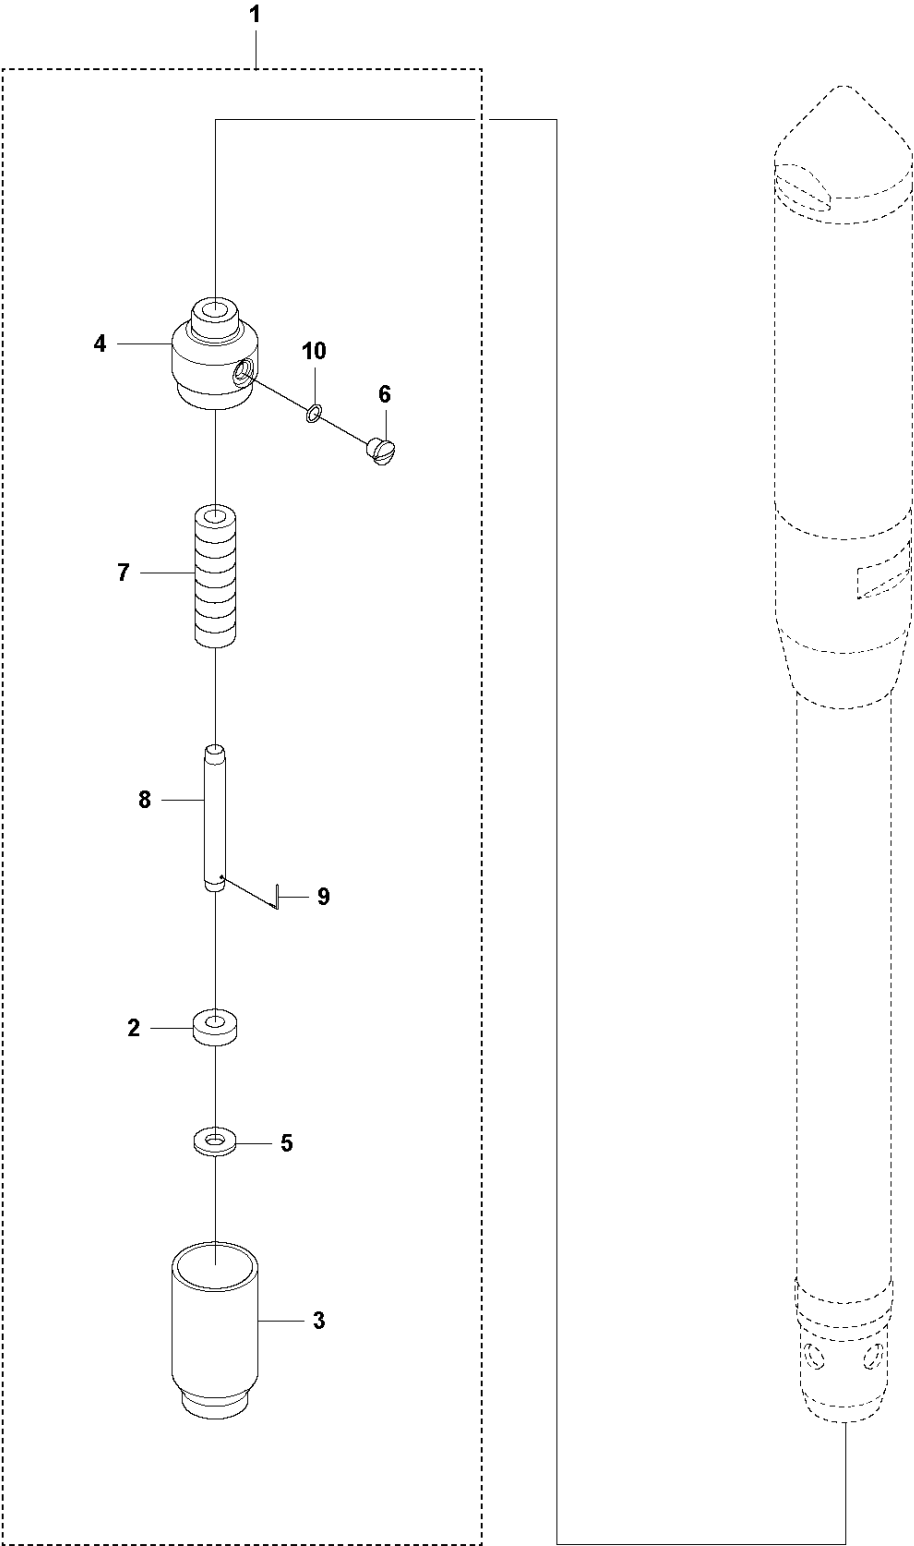

## PRODUCT COMPLETE

AY 27, 967939201, 967939202, 2019-08

Ref	Part No	Description	Remark	QTY KIT
1	594 78 96-01	NOZZLE		1
2	594 26 75-01	O-RING	14x2 NBR 70 shore	2
3	594 40 14-01	ROTOR		1
4	594 27 43-01	WING NUT		1
5	595 16 88-01	TUBE		1
6	594 27 44-01	FLANGE		1
7	595 52 09-01	CAP		1
8	594 27 93-01	CLAMP		2
9	594 25 50-01	HOSE		1
10	594 25 51-02	HOSE	2.1 meters	1
11	594 25 42-02	HOSE	2 meters	1
12	594 28 53-01	CLAMP		1
13	595 16 89-01	NIPPLE		1
14	595 46 14-01	NIPPLE		1
15	594 52 76-01	O-RING	15.1x2.7 NBR 70 shore	1
16	595 14 14-01	RIVET		2
17	594 25 51-03	HOSE	4.1 meters	1
18	594 25 51-04	HOSE	6.1 meters	1
19	594 25 42-03	HOSE	4 meters	1
20	594 25 42-04	HOSE	6 meters	1
21	595 46 15-01	LUBRICATION NIPPLE	Lubricator, optional	1
22	594 28 00-01	HANDLE	Quick coupling	1

**B** AY 27  
QUICK COUPLING W/ BALL-STOP VALVE

QUICK COUPLING W/ BALL-STOP VALVE

AY 27, 967939201, 967939202, 2019-08

Ref	Part No	Description	Remark	QTY KIT	
1	594 28 00-01	HANDLE	Quick coupling w/ ball-stop valve, complete	1	1
2	594 28 01-01	BODY		1	1
3	594 79 12-01	BUSHING		1	1
4	594 28 02-01	UNIT		1	1
5	594 28 03-01	SCREW		1	1
6	594 28 05-01	O-RING	42.3x3 NBR 70 shore	2	1
7	594 28 04-01	BALL		1	1
8	594 25 53-01	COUPLING		1	1
9	594 25 37-01	FILTER		1	1
10	594 25 39-01	SEAL		1	1

## LUBRICATOR

AY 27, 967939201, 967939202, 2019-08

Ref	Part No	Description	Remark	QTY KIT	
1	595 46 15-01	LUBRICATION NIPPLE	Lubricator, complete	1	
2	595 16 92-01	WASHER		1	1
3	595 16 91-01	BODY		1	1
4	595 16 90-01	HOLDER		1	1
5	594 81 93-01	WASHER		1	1
6	594 25 76-01	SCREW		1	1
7	595 14 60-01	RING		8	1
8	595 15 14-01	TUBE		1	1
9	594 79 51-01	WIRE		2	1
10	598 64 71-01	O-RING	9.25x1.78 NBR 70 shore	1	1