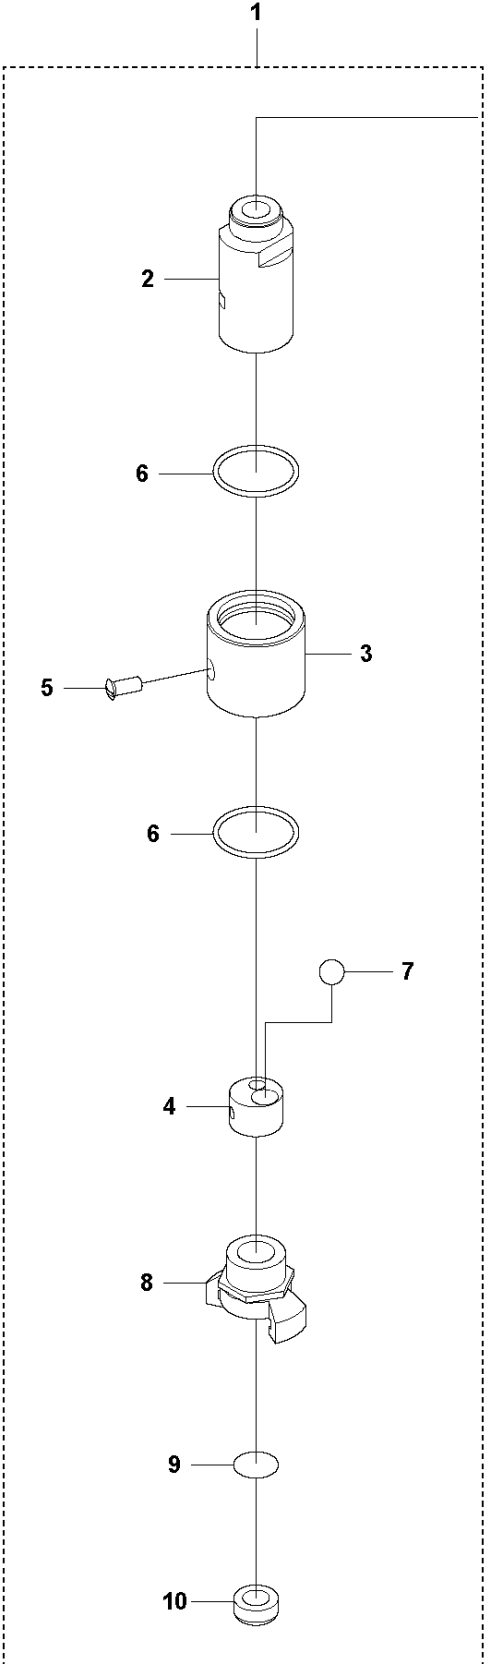

# SPARE PARTS LIST

POKERS

AY 27, 967939201, 967939202, 2019-08

**A** AY 27  
PRODUCT COMPLETE

## PRODUCT COMPLETE

AY 27, 967939201, 967939202, 2019-08

Ref	Part No	Description	Remark	QTY KIT
1	594 78 96-01	NOZZLE		1
2	594 26 75-01	O-RING	14x2 NBR 70 shore	2
3	594 40 14-01	ROTOR		1
4	594 27 43-01	WING NUT		1
5	595 16 88-01	TUBE		1
6	594 27 44-01	FLANGE		1
7	595 52 09-01	CAP		1
8	594 27 93-01	CLAMP		2
9	594 25 50-01	HOSE		1
10	594 25 51-02	HOSE	2.1 meters	1
11	594 25 42-02	HOSE	2 meters	1
12	594 28 53-01	CLAMP		1
13	595 16 89-01	NIPPLE		1
14	595 46 14-01	NIPPLE		1
15	594 52 76-01	O-RING	15.1x2.7 NBR 70 shore	1
16	595 14 14-01	RIVET		2
17	594 25 51-03	HOSE	4.1 meters	1
18	594 25 51-04	HOSE	6.1 meters	1
19	594 25 42-03	HOSE	4 meters	1
20	594 25 42-04	HOSE	6 meters	1
21	595 46 15-01	LUBRICATION NIPPLE	Lubricator, optional	1
22	594 28 00-01	HANDLE	Quick coupling	1

**B** AY 27  
QUICK COUPLING W/ BALL-STOP VALVE

QUICK COUPLING W/ BALL-STOP VALVE

AY 27, 967939201, 967939202, 2019-08

Ref	Part No	Description	Remark	QTY KIT	
1	594 28 00-01	HANDLE	Quick coupling w/ ball-stop valve, complete	1	1
2	594 28 01-01	BODY		1	1
3	594 79 12-01	BUSHING		1	1
4	594 28 02-01	UNIT		1	1
5	594 28 03-01	SCREW		1	1
6	594 28 05-01	O-RING	42.3x3 NBR 70 shore	2	1
7	594 28 04-01	BALL		1	1
8	594 25 53-01	COUPLING		1	1
9	594 25 37-01	FILTER		1	1
10	594 25 39-01	SEAL		1	1

## LUBRICATOR

AY 27, 967939201, 967939202, 2019-08

Ref	Part No	Description	Remark	QTY KIT	
1	595 46 15-01	LUBRICATION NIPPLE	Lubricator, complete	1	
2	595 16 92-01	WASHER		1	1
3	595 16 91-01	BODY		1	1
4	595 16 90-01	HOLDER		1	1
5	594 81 93-01	WASHER		1	1
6	594 25 76-01	SCREW		1	1
7	595 14 60-01	RING		8	1
8	595 15 14-01	TUBE		1	1
9	594 79 51-01	WIRE		2	1
10	598 64 71-01	O-RING	9.25x1.78 NBR 70 shore	1	1