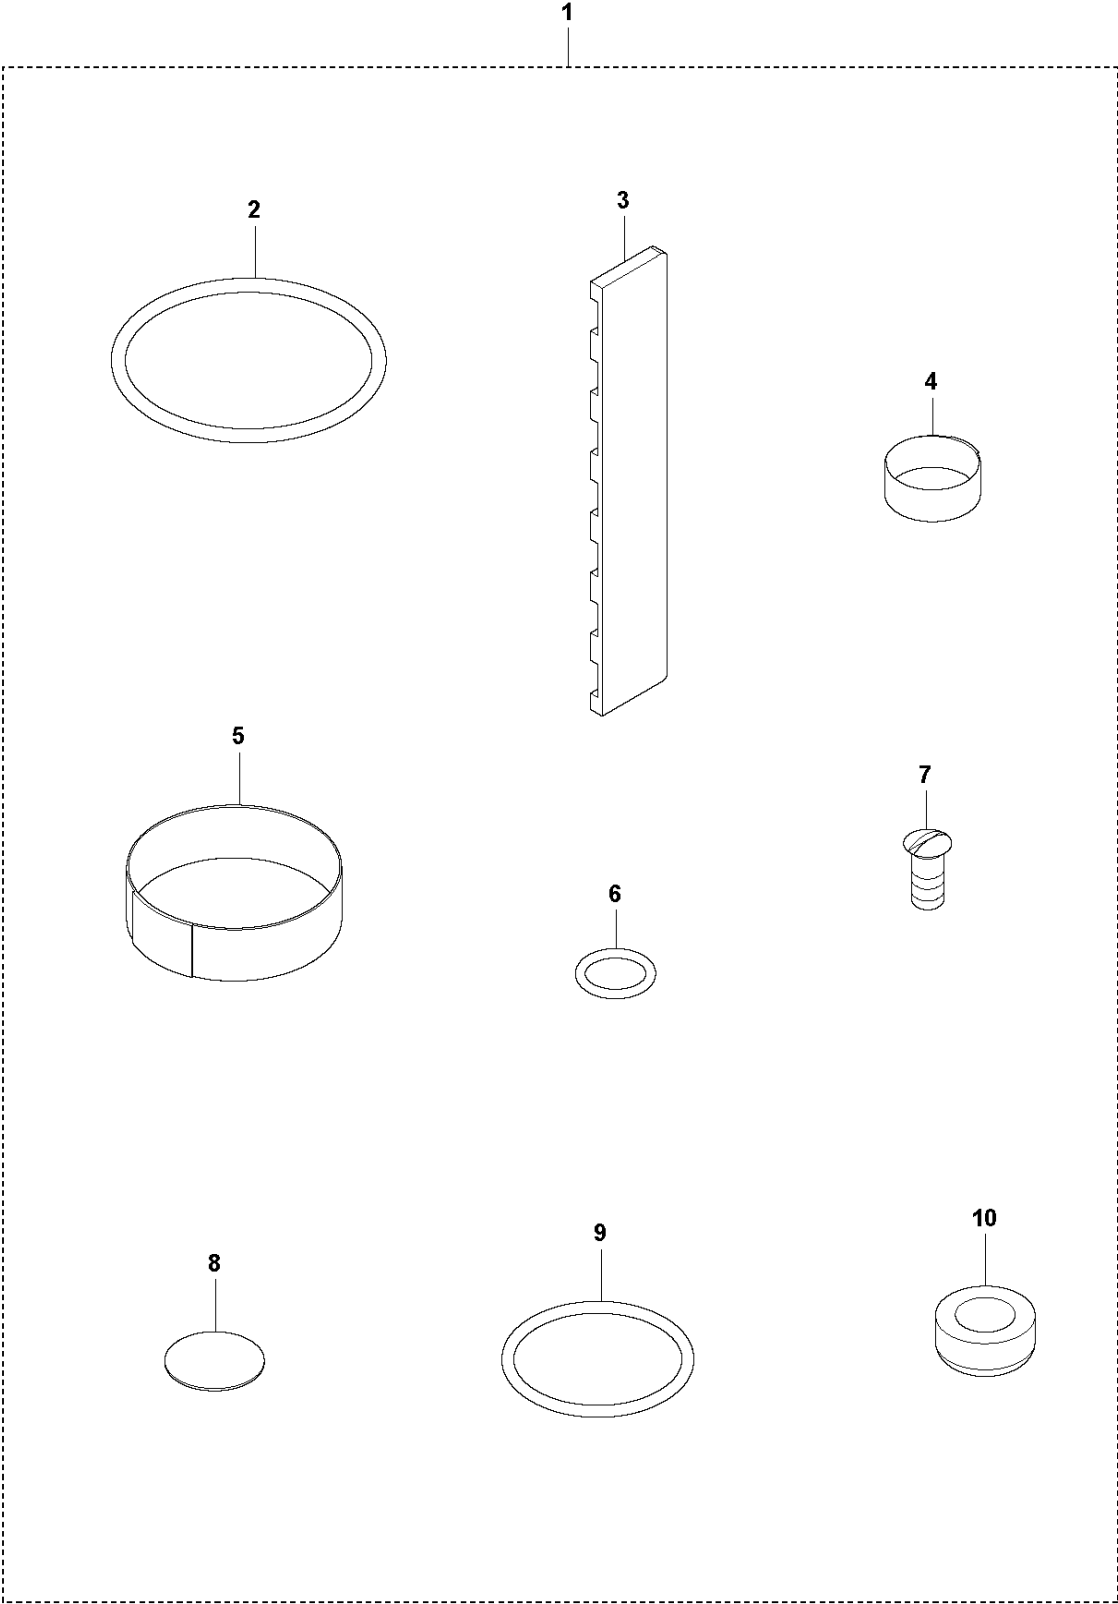

D AY 27
SERVICE KIT

SERVICE KIT

AY 27, 967939201, 967939202, 2019-08

Ref	Part No	Description	Remark	QTY KIT	
1	595 16 18-01	SERVICE KIT		1	
2	594 26 75-01	O-RING	14x2 NBR 70 shore	2	1
3	594 27 43-01	WING NUT		1	1
4	594 27 93-01	CLAMP		2	1
5	594 28 53-01	CLAMP		1	1
6	594 52 76-01	O-RING	15.1x2.7 NBR 70 shore	1	1
7	594 28 03-01	SCREW		1	1
8	594 25 37-01	FILTER		1	1
9	594 28 05-01	O-RING	42.3x3 NBR 70 shore	2	1
10	594 25 39-01	SEAL		1	1