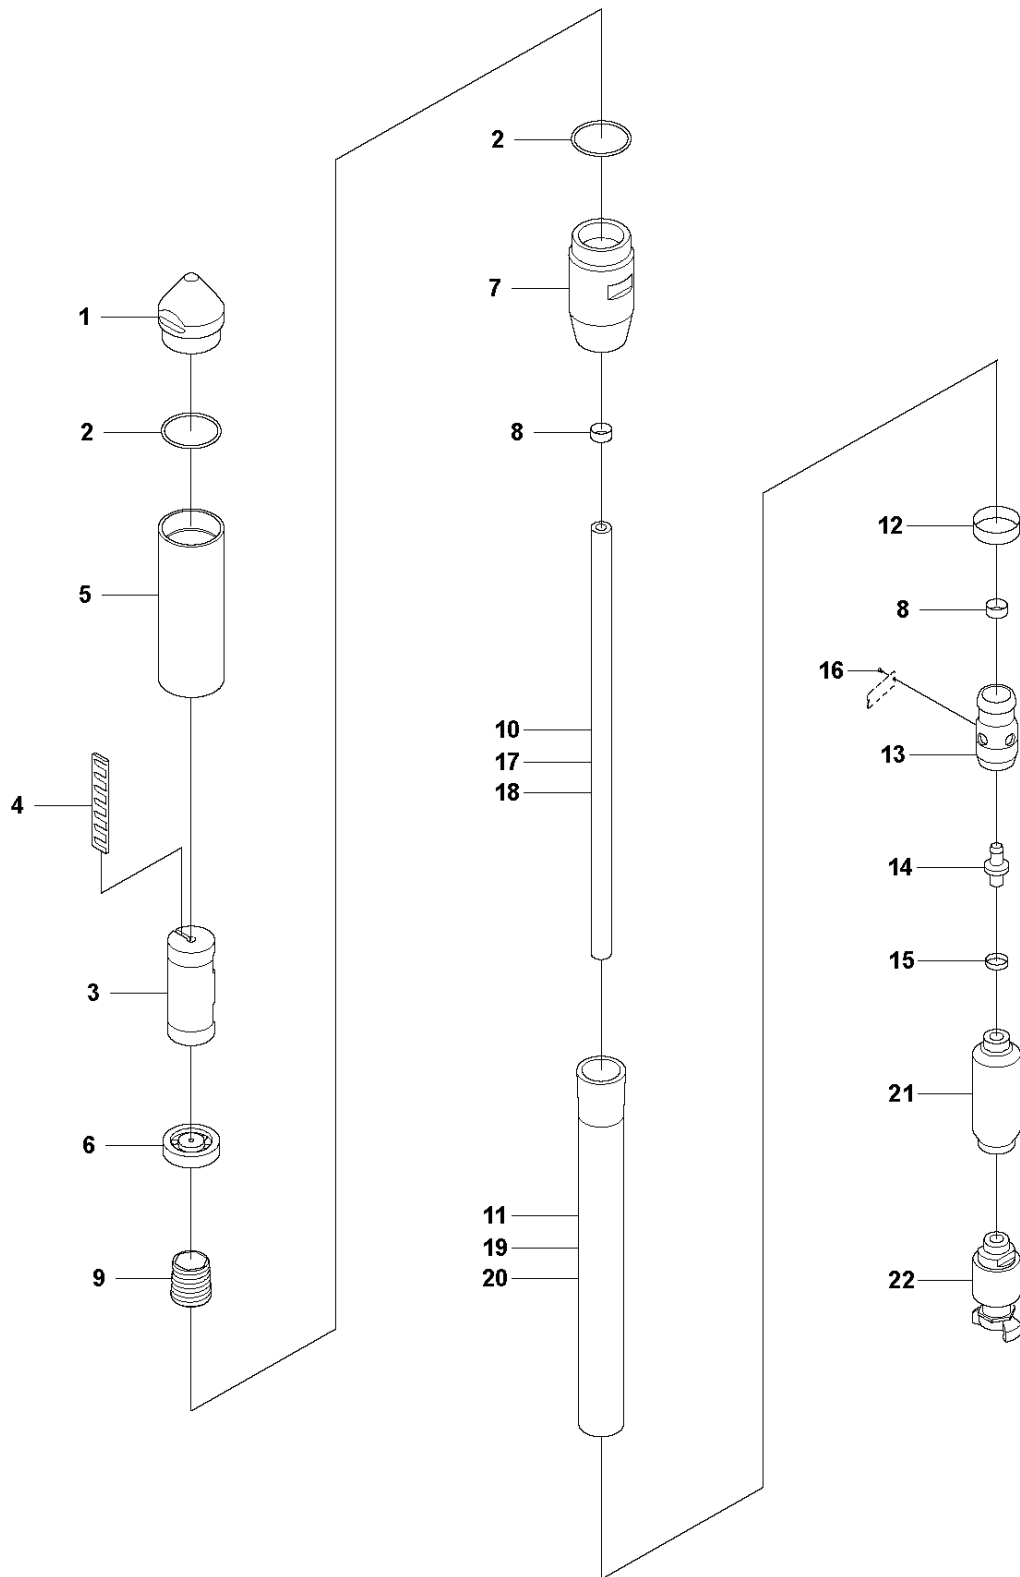

# SPARE PARTS LIST

POKERS

AY 27, 967939201, 967939202, 2019-08

**A** AY 27  
PRODUCT COMPLETE

## PRODUCT COMPLETE

AY 27, 967939201, 967939202, 2019-08

Ref	Part No	Description	Remark	QTY KIT
1	594 78 96-01	NOZZLE		1
2	594 26 75-01	O-RING	14x2 NBR 70 shore	2
3	594 40 14-01	ROTOR		1
4	594 27 43-01	WING NUT		1
5	595 16 88-01	TUBE		1
6	594 27 44-01	FLANGE		1
7	595 52 09-01	CAP		1
8	594 27 93-01	CLAMP		2
9	594 25 50-01	HOSE		1
10	594 25 51-02	HOSE	2.1 meters	1
11	594 25 42-02	HOSE	2 meters	1
12	594 28 53-01	CLAMP		1
13	595 16 89-01	NIPPLE		1
14	595 46 14-01	NIPPLE		1
15	594 52 76-01	O-RING	15.1x2.7 NBR 70 shore	1
16	595 14 14-01	RIVET		2
17	594 25 51-03	HOSE	4.1 meters	1
18	594 25 51-04	HOSE	6.1 meters	1
19	594 25 42-03	HOSE	4 meters	1
20	594 25 42-04	HOSE	6 meters	1
21	595 46 15-01	LUBRICATION NIPPLE	Lubricator, optional	1
22	594 28 00-01	HANDLE	Quick coupling	1

**B** AY 27  
QUICK COUPLING W/ BALL-STOP VALVE

QUICK COUPLING W/ BALL-STOP VALVE

AY 27, 967939201, 967939202, 2019-08

Ref	Part No	Description	Remark	QTY KIT	
1	594 28 00-01	HANDLE	Quick coupling w/ ball-stop valve, complete	1	1
2	594 28 01-01	BODY		1	1
3	594 79 12-01	BUSHING		1	1
4	594 28 02-01	UNIT		1	1
5	594 28 03-01	SCREW		1	1
6	594 28 05-01	O-RING	42.3x3 NBR 70 shore	2	1
7	594 28 04-01	BALL		1	1
8	594 25 53-01	COUPLING		1	1
9	594 25 37-01	FILTER		1	1
10	594 25 39-01	SEAL		1	1

## LUBRICATOR

AY 27, 967939201, 967939202, 2019-08

Ref	Part No	Description	Remark	QTY KIT	
1	595 46 15-01	LUBRICATION NIPPLE	Lubricator, complete	1	
2	595 16 92-01	WASHER		1	1
3	595 16 91-01	BODY		1	1
4	595 16 90-01	HOLDER		1	1
5	594 81 93-01	WASHER		1	1
6	594 25 76-01	SCREW		1	1
7	595 14 60-01	RING		8	1
8	595 15 14-01	TUBE		1	1
9	594 79 51-01	WIRE		2	1
10	598 64 71-01	O-RING	9.25x1.78 NBR 70 shore	1	1