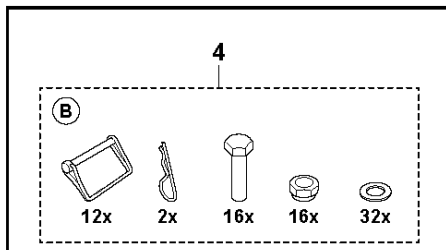

SPARE PARTS LIST

DUST AND SLURRY MANAGEMENT

C 5500B, 2020-06

A C 5500B
PRODUCT COMPLETE

Ref	Part No	Description	Remark	QTY KIT
1	597 86 88-01	KIT		
2	725 24 61-71	SCREW EHHM		4
3	734 11 63-01	WASHER		4
4	599 48 49-01	SCREW KIT		1
5	599 48 51-01	HOLDER KIT		1
6	599 48 50-01	WHEEL KIT		1