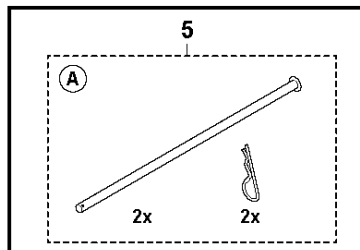

SPARE PARTS LIST

DUST AND SLURRY MANAGEMENT

C 5500B, 2020-06

A C 5500B
PRODUCT COMPLETE

Ref	Part No	Description	Remark	QTY KIT
1	597 86 88-01	KIT		
2	725 24 61-71	SCREW EHHM		4
3	734 11 63-01	WASHER		4
4	599 48 49-01	SCREW KIT		1
5	599 48 51-01	HOLDER KIT		1
6	599 48 50-01	WHEEL KIT		1