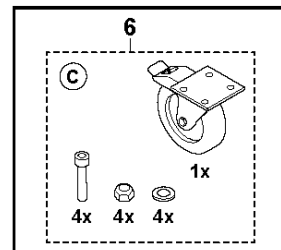

SPARE PARTS LIST

DUST AND SLURRY MANAGEMENT

C 5500B, 2020-06

A C 5500B
PRODUCT COMPLETE

Ref	Part No	Description	Remark	QTY KIT
1	597 86 88-01	KIT		
2	725 24 61-71	SCREW EHHM		4
3	734 11 63-01	WASHER		4
4	599 48 49-01	SCREW KIT		1
5	599 48 51-01	HOLDER KIT		1
6	599 48 50-01	WHEEL KIT		1