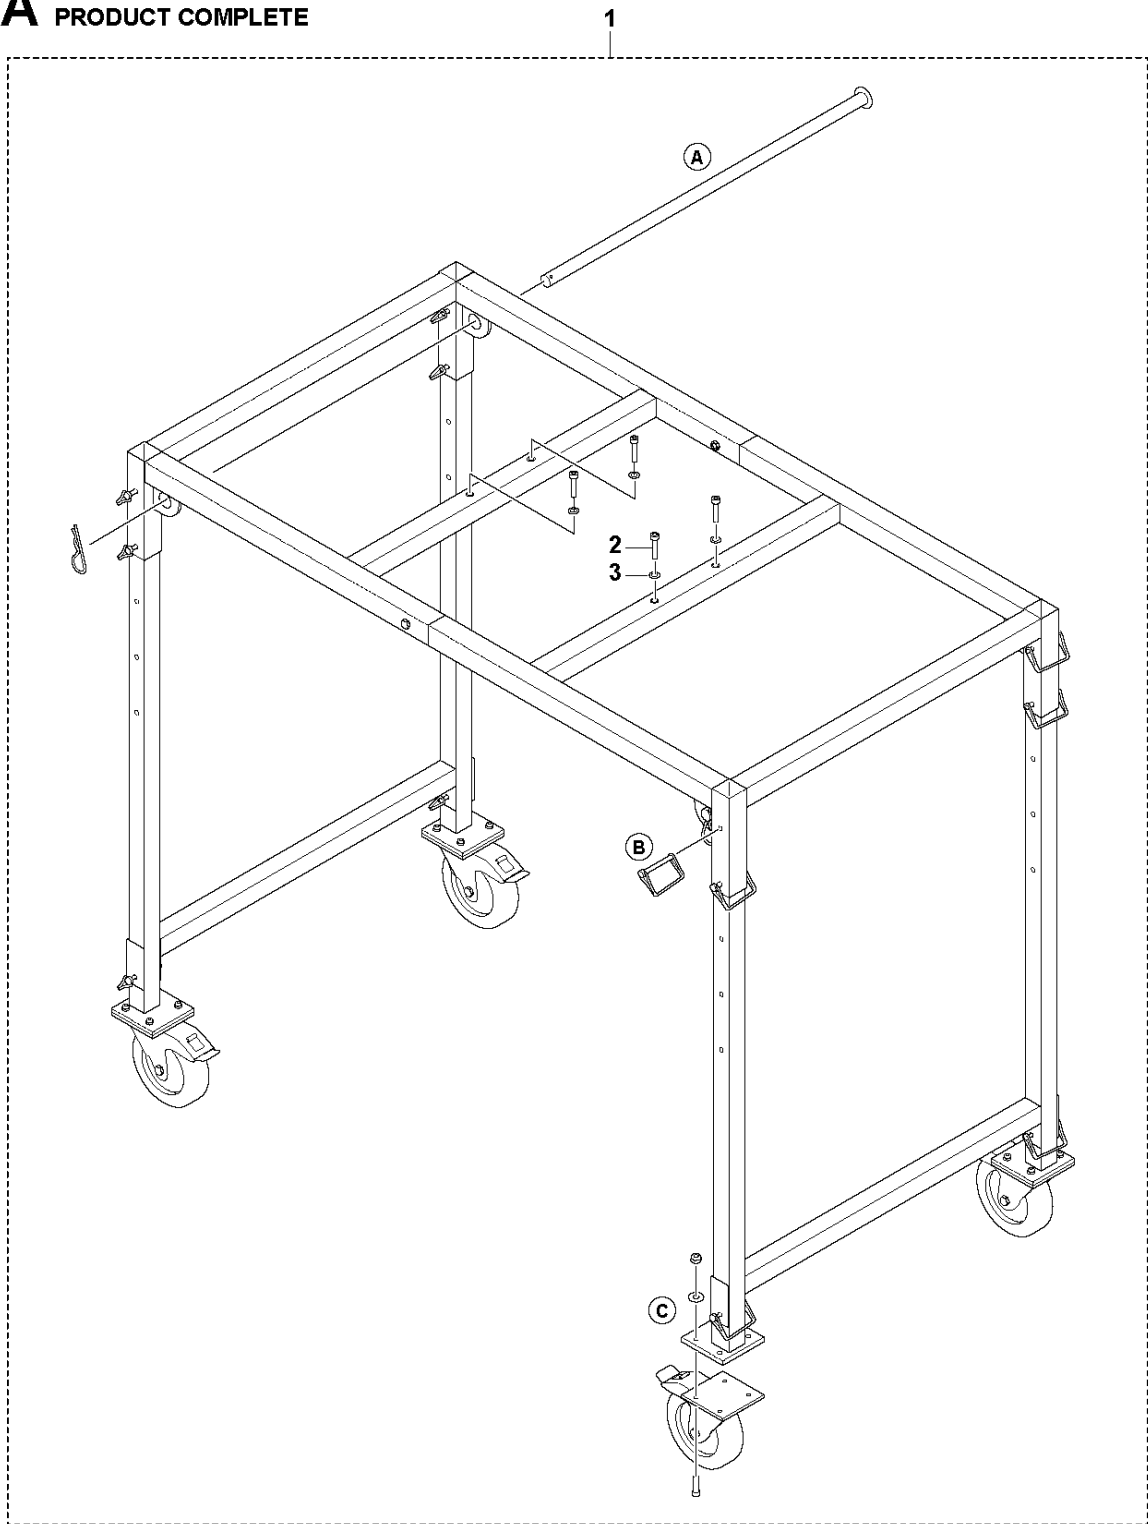

SPARE PARTS LIST

DUST AND SLURRY MANAGEMENT

C 5500B, 2020-06

A C 5500B
PRODUCT COMPLETE

Ref	Part No	Description	Remark	QTY KIT
1	597 86 88-01	KIT		
2	725 24 61-71	SCREW EHHM		4
3	734 11 63-01	WASHER		4
4	599 48 49-01	SCREW KIT		1
5	599 48 51-01	HOLDER KIT		1
6	599 48 50-01	WHEEL KIT		1