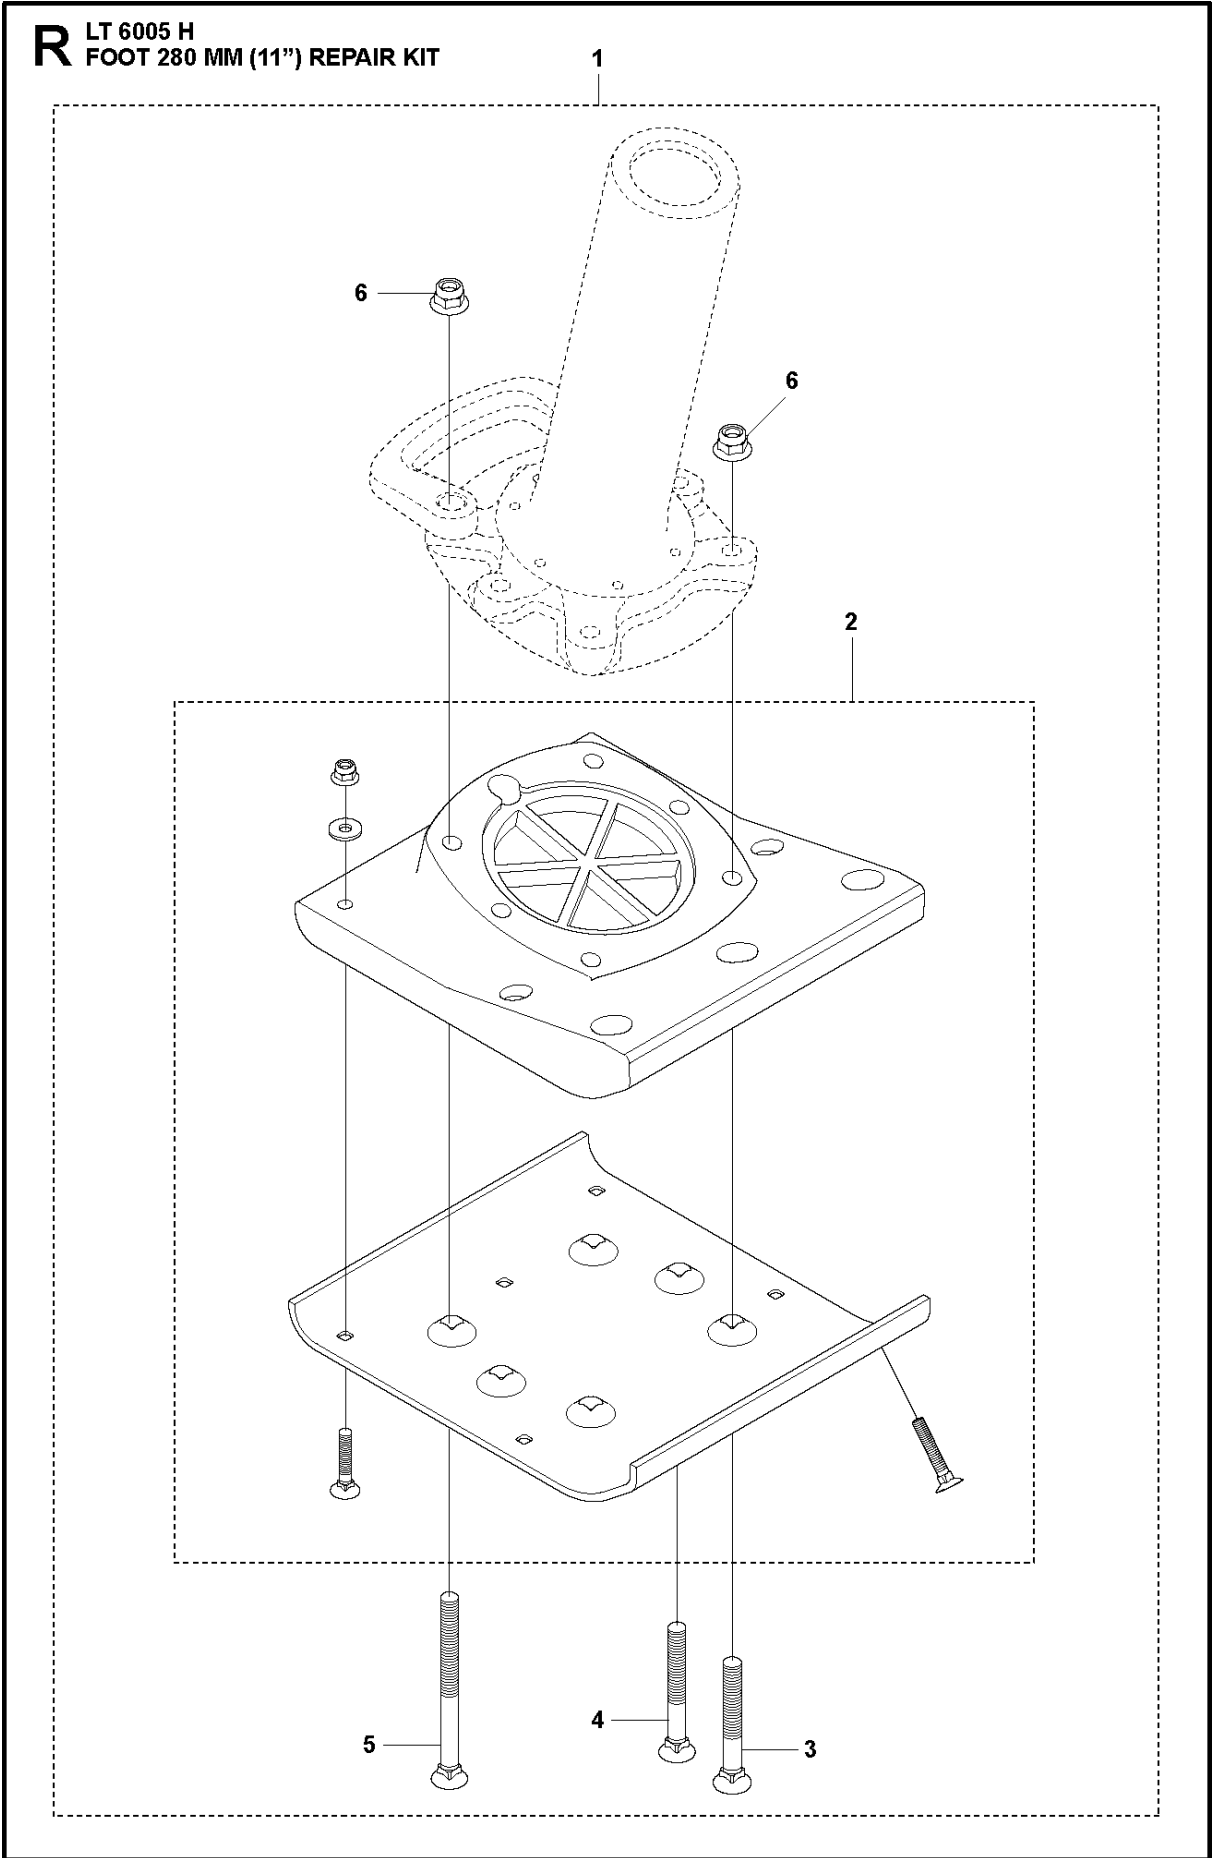

FOOT 280 MM REPAIR KIT

LT 6005 H, From SN 20212000233, 967854506, 2021-07

Ref	Part No	Description	Remark	QTY KIT	
1	594 21 14-01	REPAIR KIT	FOOT 280 MM 11 IN. REPAIR KIT	1	
2	594 19 34-01	FOOTPLATE	Ramming Foot Mount 11 in.	1	1
3	594 12 22-01	BOLT	M12x100 din 608	2	1
4	594 12 23-01	BOLT	M12x110 din 608	2	1
5	594 12 24-01	BOLT	M12x150 din 608	2	1
6	594 12 32-01	LOCK NUT	Lock nut flanged M12x1,75 6	1