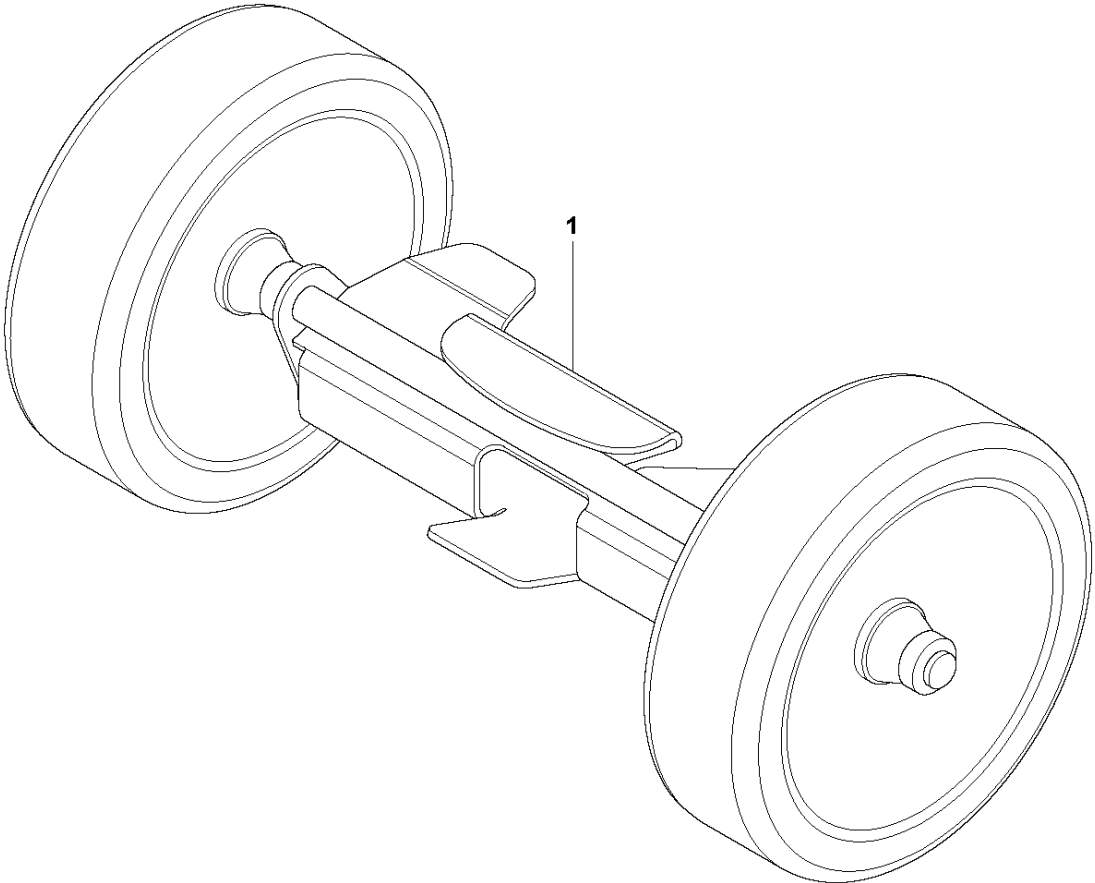

REPAIR KIT BELLOWS

LT 6005 H, From SN 20212000233, 967854506, 2021-07

Ref	Part No	Description	Remark	QTY KIT
1	595 03 35-01	SCREW		2
2	594 34 96-01	HOSE CLAMP		2
3	594 65 20-01	BELLOWS		1

T LT 6005 H
TROLLEY