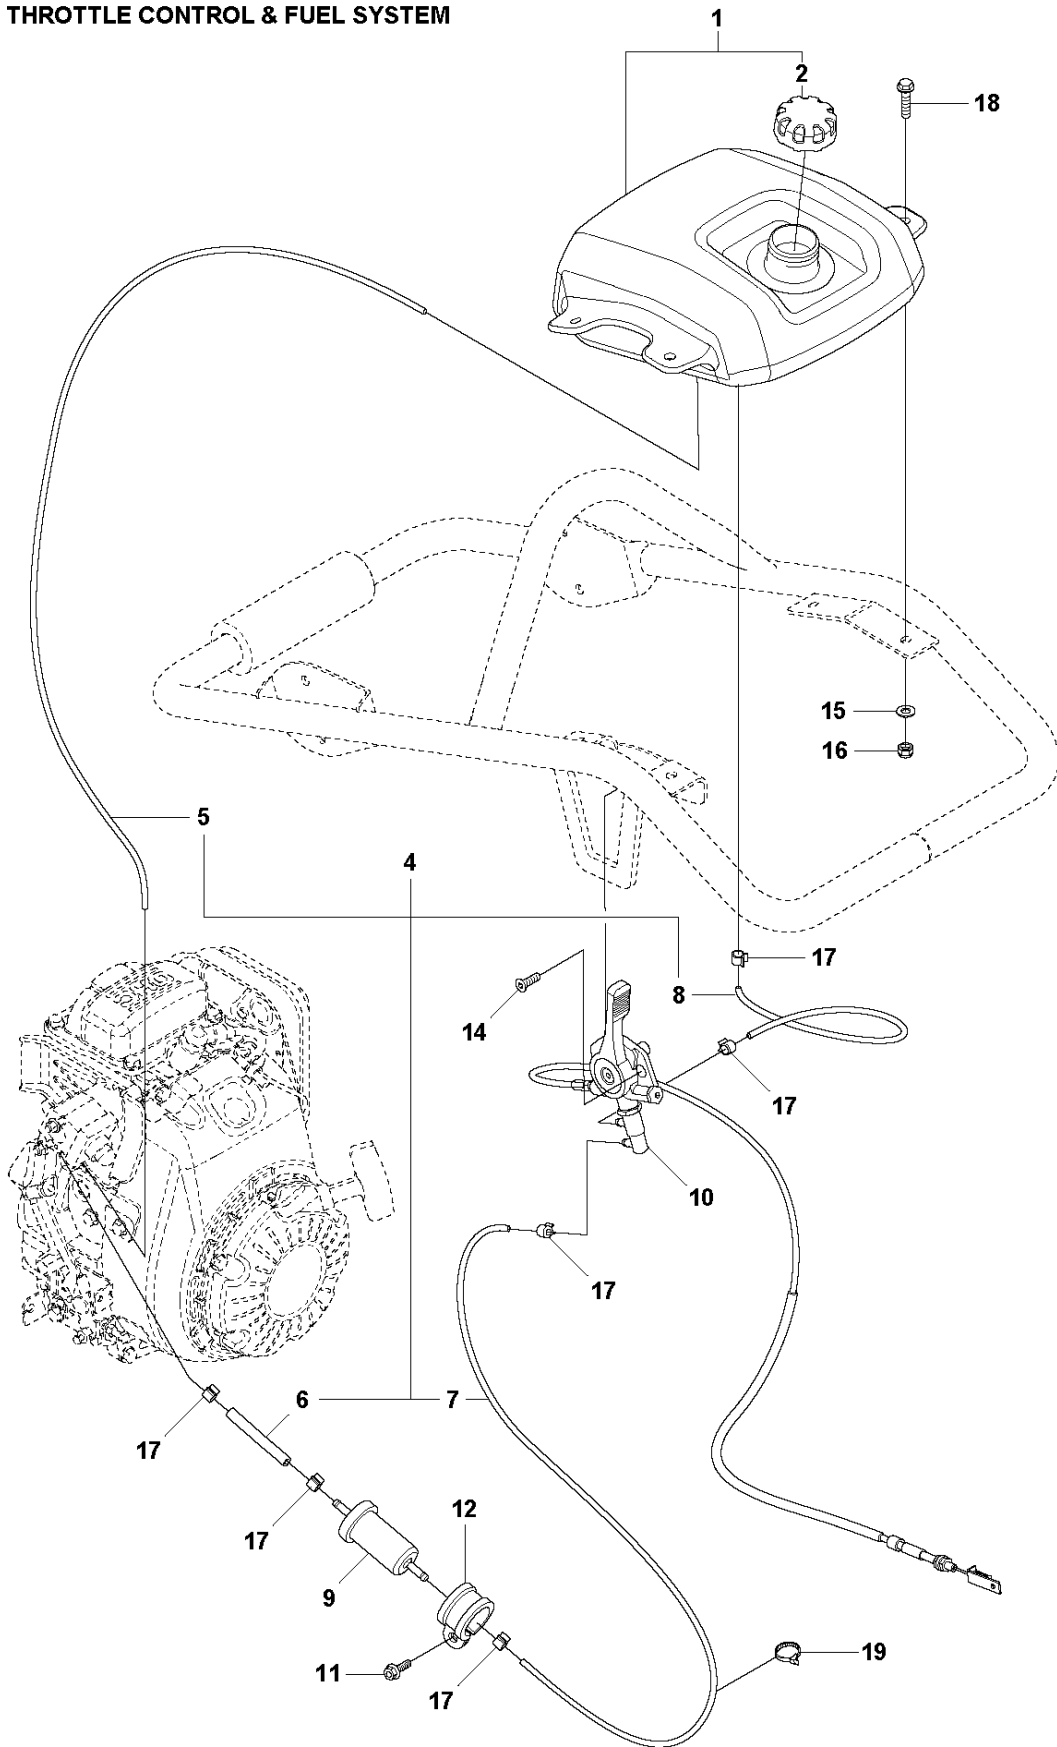

# SPARE PARTS LIST

LIGHT COMPACTION

LT 6005 H, From SN 20212000233,  
967854506, 2021-07

**A** LT 6005 H  
HANDLE & COVERS

## HANDLE &amp; COVERS

LT 6005 H, From SN 20212000233, 967854506, 2021-07

Ref	Part No	Description	Remark	QTY	KIT
1	594 19 15-01	FRAME		1	
2	594 45 85-01	VALVE		2	
3	595 11 12-01	SCREW	M6x30, 8.8	4	
4	595 03 60-01	LOCK NUT		4	
5	595 34 83-01	SCREW		12	
6	595 03 66-01	WASHER		12	
7	594 16 70-01	ABSORBER		2	
8	595 03 45-01	SCREW		4	
9	594 16 73-01	COVER		1	
10	594 95 94-01	ENGINE COVER		1	
11	595 03 65-01	PLANE WASHER		4	
12	595 03 42-01	SCREW		16	
13	594 16 74-01	COVER		1	
14	594 16 75-01	COVER		1	
15	595 03 57-01	NUT		4	
16	594 18 15-01	SPACER		4	
17	594 75 98-01	BRACKET		1	
18	531 04 33-01	HOUSING ASSY		1	
19	595 36 76-02	CASE		1	18
20	595 34 81-01	SOCKET		4	18
21	594 16 87-01	AIR FILTER		1	18
22	599 99 52-01	HOOD		1	18
23	594 19 20-01	LATCH		1	18
24	595 18 73-01	SCREW		2	18
25	595 35 24-01	NUT		2	18
26	598 04 61-01	SCREW		2	18
27	529 37 14-01	TUBE		2	18
28	595 03 42-01	SCREW	M5x16 BLACK	3	18
29	595 03 65-01	PLANE WASHER		7	18
30	595 36 37-02	HOLDER		1	18
31	599 99 54-01	BRACKET		2	18
32	594 17 90-01	GASKET		4	18
33	595 18 71-01	LOCK NUT		4	18
34	598 08 39-01	FLAP		1	18
35	594 16 91-01	VALVE		2	18

**B** LT 6005 H  
THROTTLE CONTROL & FUEL SYSTEM

THROTTLE CONTROL & FUEL SYSTEM LT 6005 H, From SN 20212000233, 967854506, 2021-07

Ref	Part No	Description	Remark	QTY	KIT
1	529 75 57-01	FUEL TANK KIT		1	
2	590 32 46-03	TANK CAP ASSY		1	1
4	594 19 37-01	FUEL HOSE		1	
5	594 18 96-01	FUEL HOSE		1	4
6	594 75 93-01	FUEL HOSE		1	4
7	594 18 95-01	FUEL HOSE		1	4
8	594 75 89-01	FUEL HOSE		1	4
9	594 19 29-01	FUEL FILTER		1	
10	594 18 94-01	THROTTLE CONTROL		1	
11	594 52 33-01	SCREW	M6 x 16	1	
12	594 12 57-01	PIPE CLAMP		1	
14	595 34 97-01	SOCKET		2	
15	595 03 65-01	PLANE WASHER		4	
16	595 03 60-01	LOCK NUT		4	
17	594 12 58-01	HOSE CLAMP		6	
18	594 11 96-01	SCREW	M6 x 20 mm	4	
19	594 12 60-01	CABLE		3	