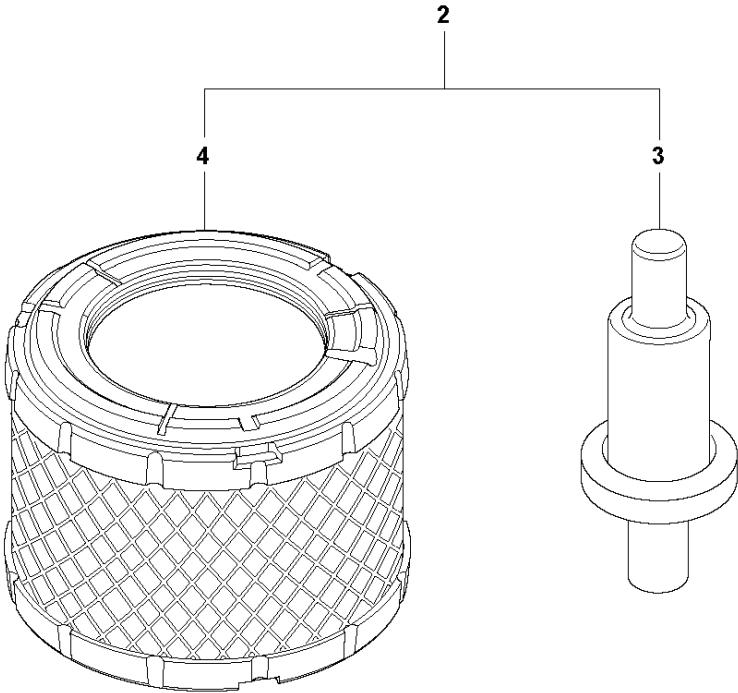

K LT 6005 H
6 MONTHS / EVERY 100 HOURS KIT

6 MONTHS / EVERY 100 HOURS KIT

LT 6005 H, From SN 20212000233, 967854506, 2021-07

Ref	Part No	Description	Remark	QTY KIT	
2	594 21 45-01	SERVICE KIT		1	
3	594 18 04-01	FUEL FILTER		2	2
4	594 16 87-01	AIR FILTER		2	2