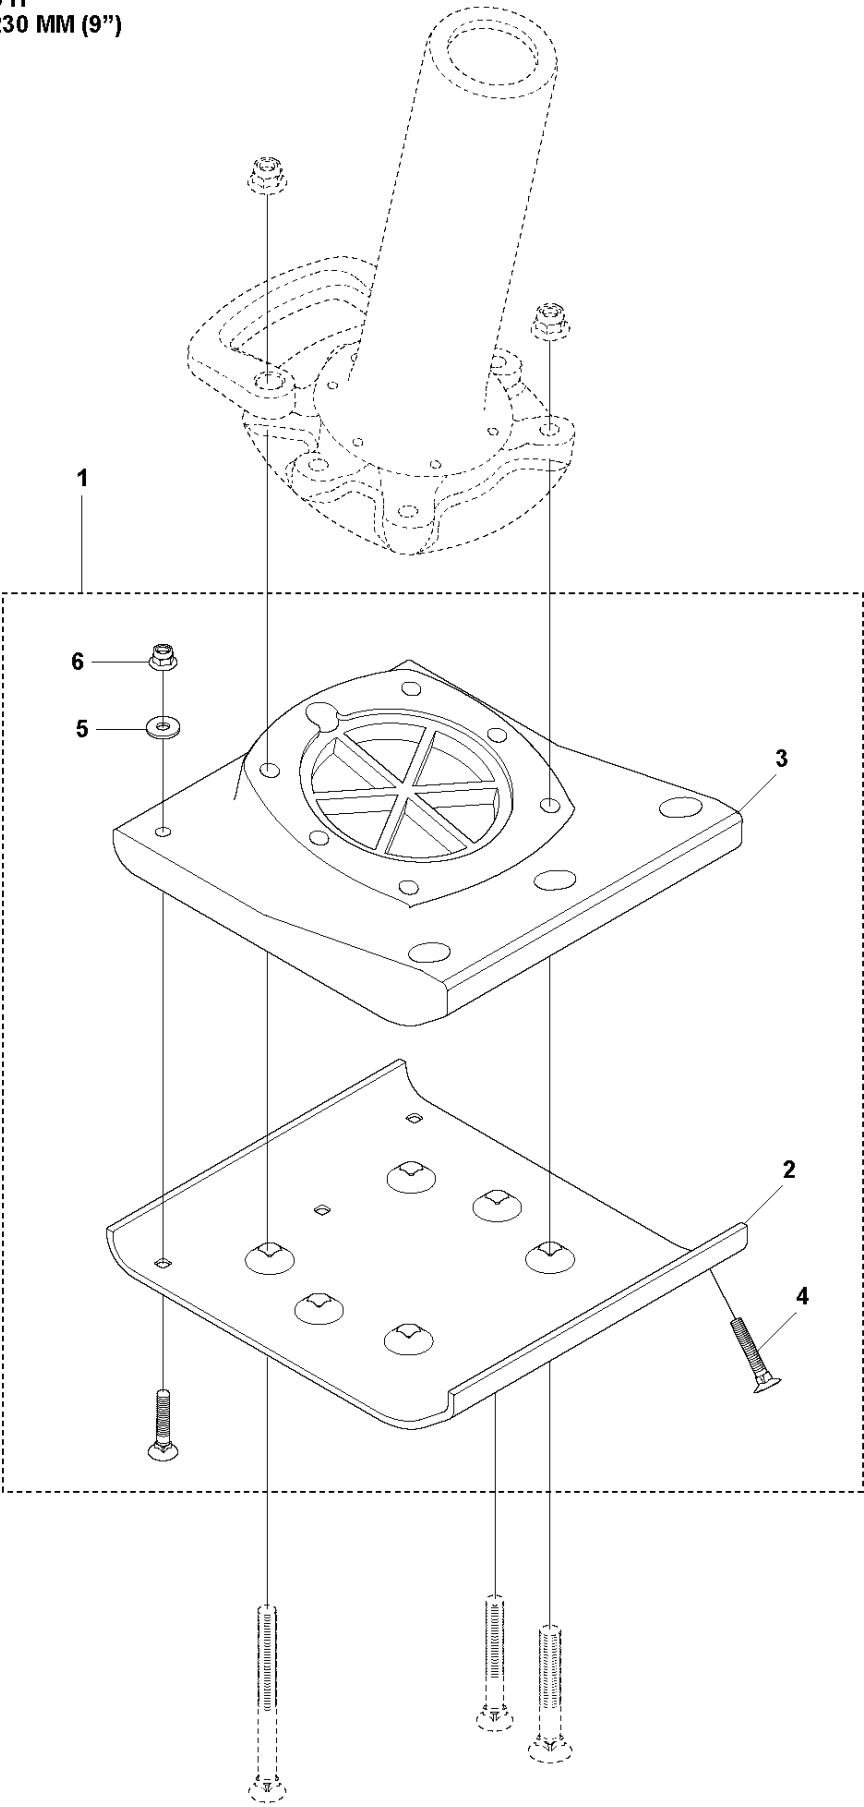

G LT 6005 H
FOOT 230 MM (9")

FOOT 230 MM

LT 6005 H, From SN 20212000233, 967854506, 2021-07

Ref	Part No	Description	Remark	QTY KIT	
1	594 19 34-03	FOOTPLATE	Ramming Foot Mount 9 inch	1	
2	594 16 84-01	PLATE	Base	1	1
3	594 45 21-01	FOOTPLATE	Foot	1	1
4	594 12 21-01	BOLT	M8 x 50 mm NYLOK BLUE PATCH(Known as TUF-LOK in Europe)	6	1
5	594 12 34-01	WASHER	8.4 x 22 x 3 mm, 0.33 x 0.87 x 0.12 in. HV300	6	1
6	594 12 30-01	LOCK NUT	M8x1.25 mm A2K	6	1