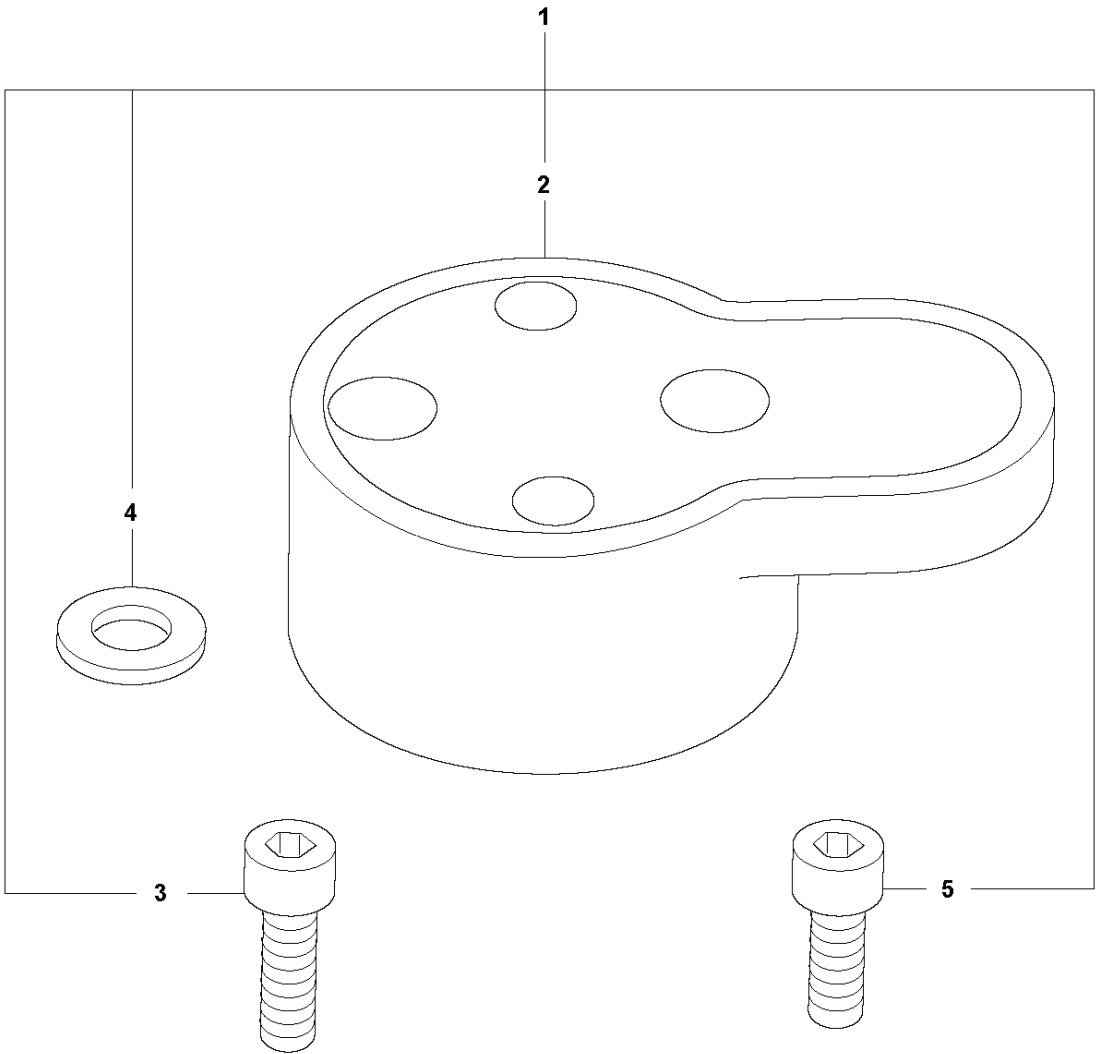

M LT 6005 H
SHOCK ABSORBER REPAIR KIT

SHOCK ABSORBER REPAIR KIT

LT 6005 H, From SN 20212000233, 967854506, 2021-07

Ref	Part No	Description	Remark	QTY	KIT
1	594 21 13-01	REPAIR KIT		1	
2	594 16 70-01	ABSORBER		2	1
3	595 34 83-01	SCREW		4	1
4	595 03 66-01	WASHER	DIN125	4	1
5	595 03 45-01	SCREW		4	1