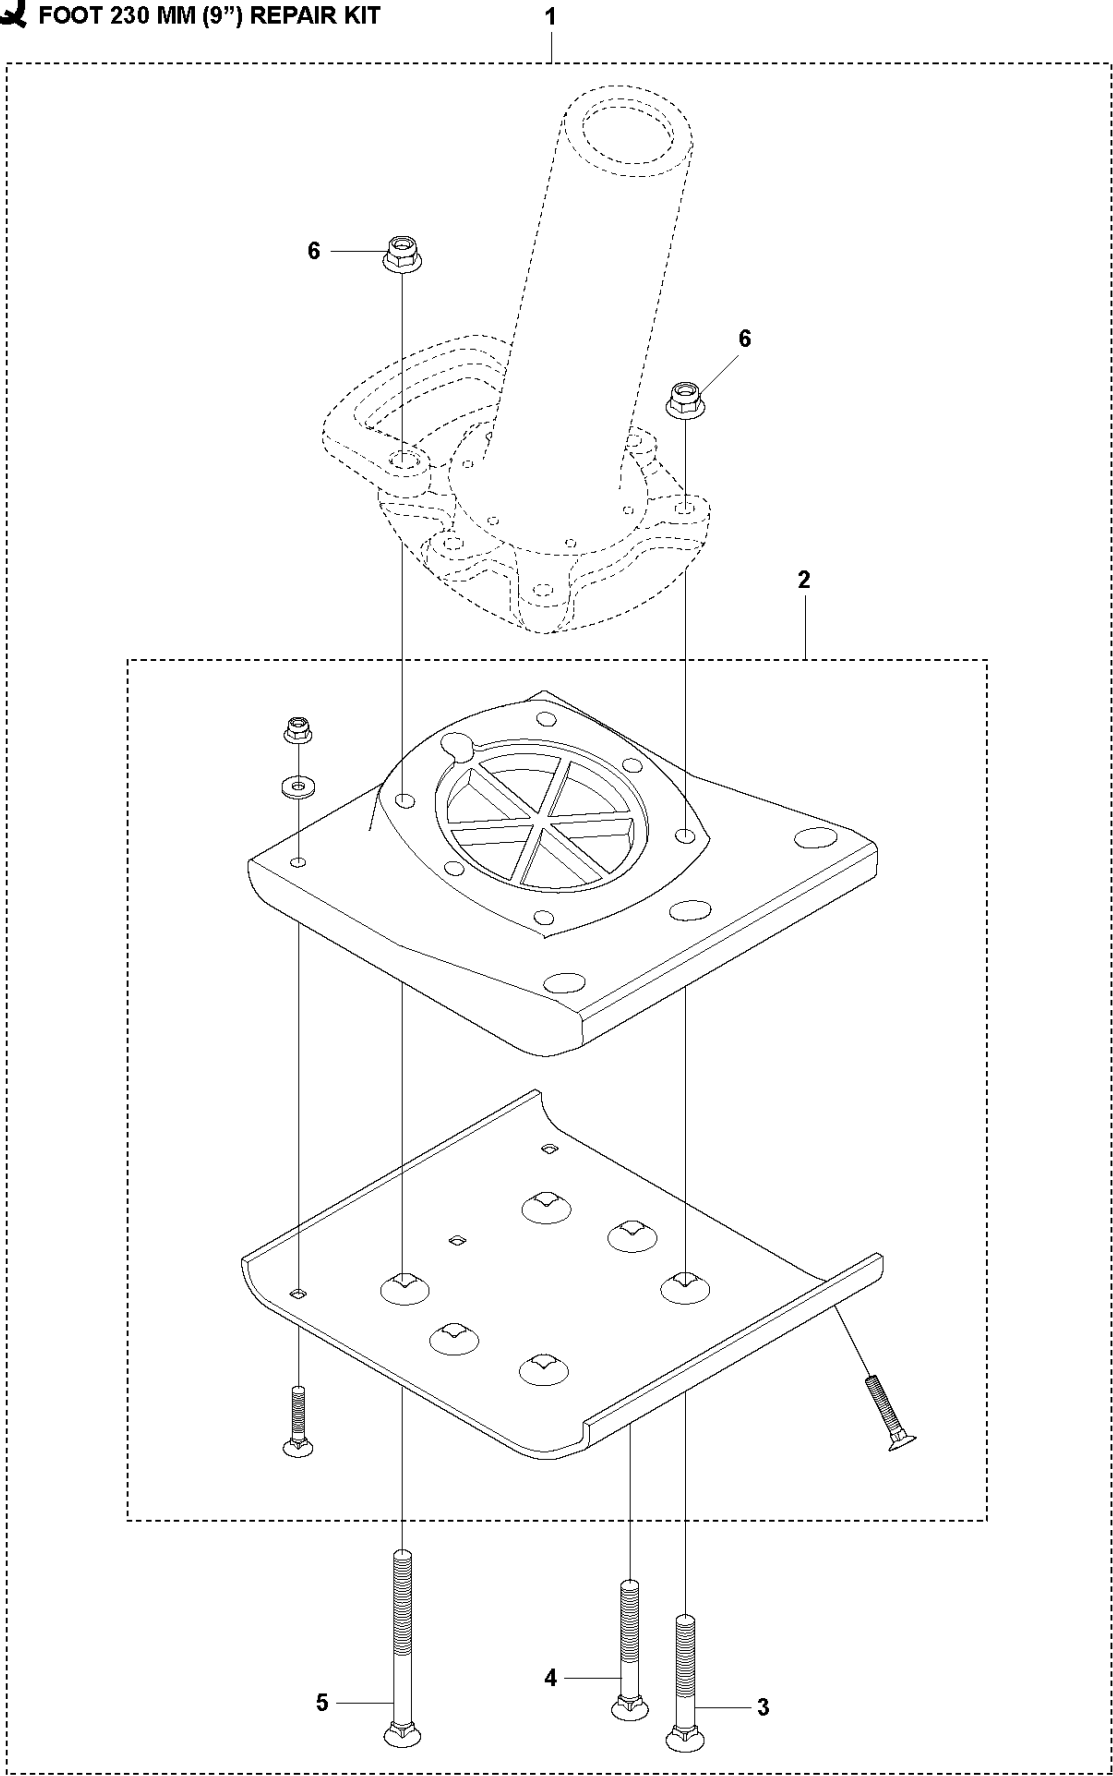

Q LT 6005 H
FOOT 230 MM (9") REPAIR KIT

FOOT 230 MM REPAIR KIT

LT 6005 H, From SN 20212000233, 967854506, 2021-07

Ref	Part No	Description	Remark	QTY KIT	
1	596 76 48-01	FOOTPLATE	FOOT 230MM REPAIR KIT	1	
2	594 19 34-03	FOOTPLATE	Ramming Foot Mount 9 inch	1	1
3	594 12 22-01	BOLT	M12x100 din 608	2	1
4	594 12 23-01	BOLT	M12x110 din 608	2	1
5	594 12 24-01	BOLT	M12x150 din 608	2	1
6	594 12 32-01	LOCK NUT	Lock nut flanged M12x1,75 6	1