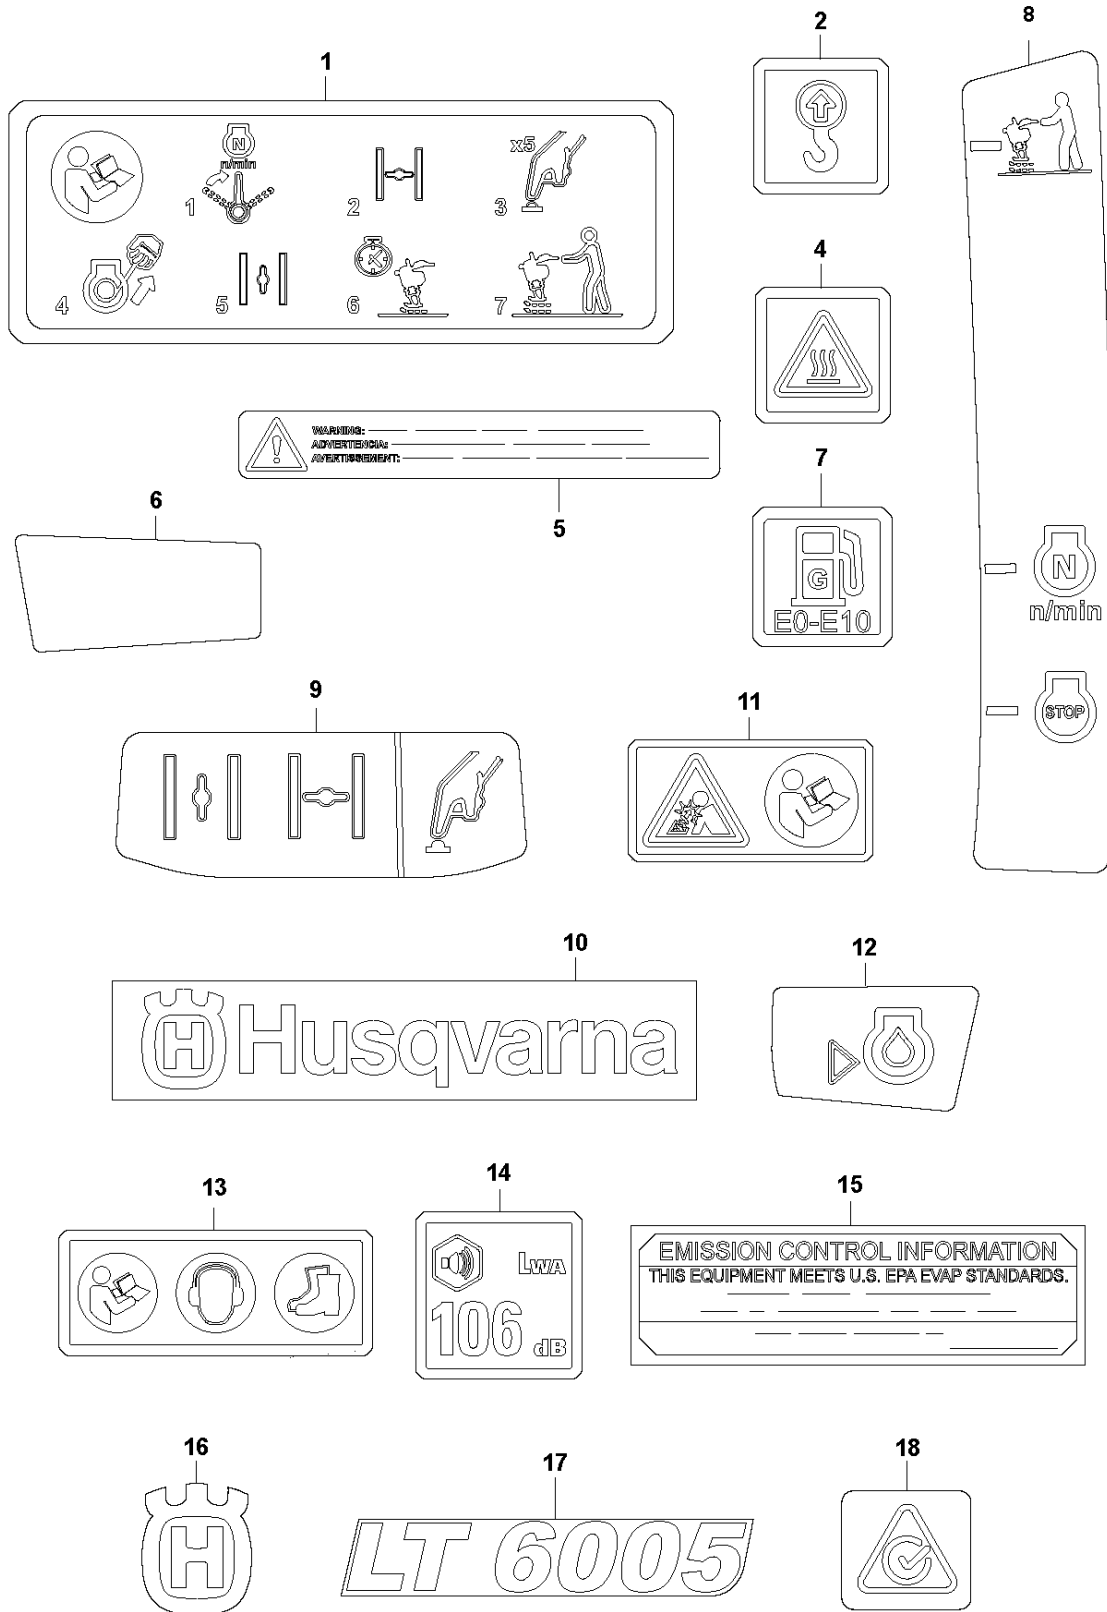

**T** LT 6005 H  
TROLLEY

TROLLEY

LT 6005 H, From SN 20212000233, 967854506, 2021-07

Ref	Part No	Description	Remark	QTY KIT
1	596 02 38-01	TRANSPORT		1

**U** LT 6005 H  
DECALS