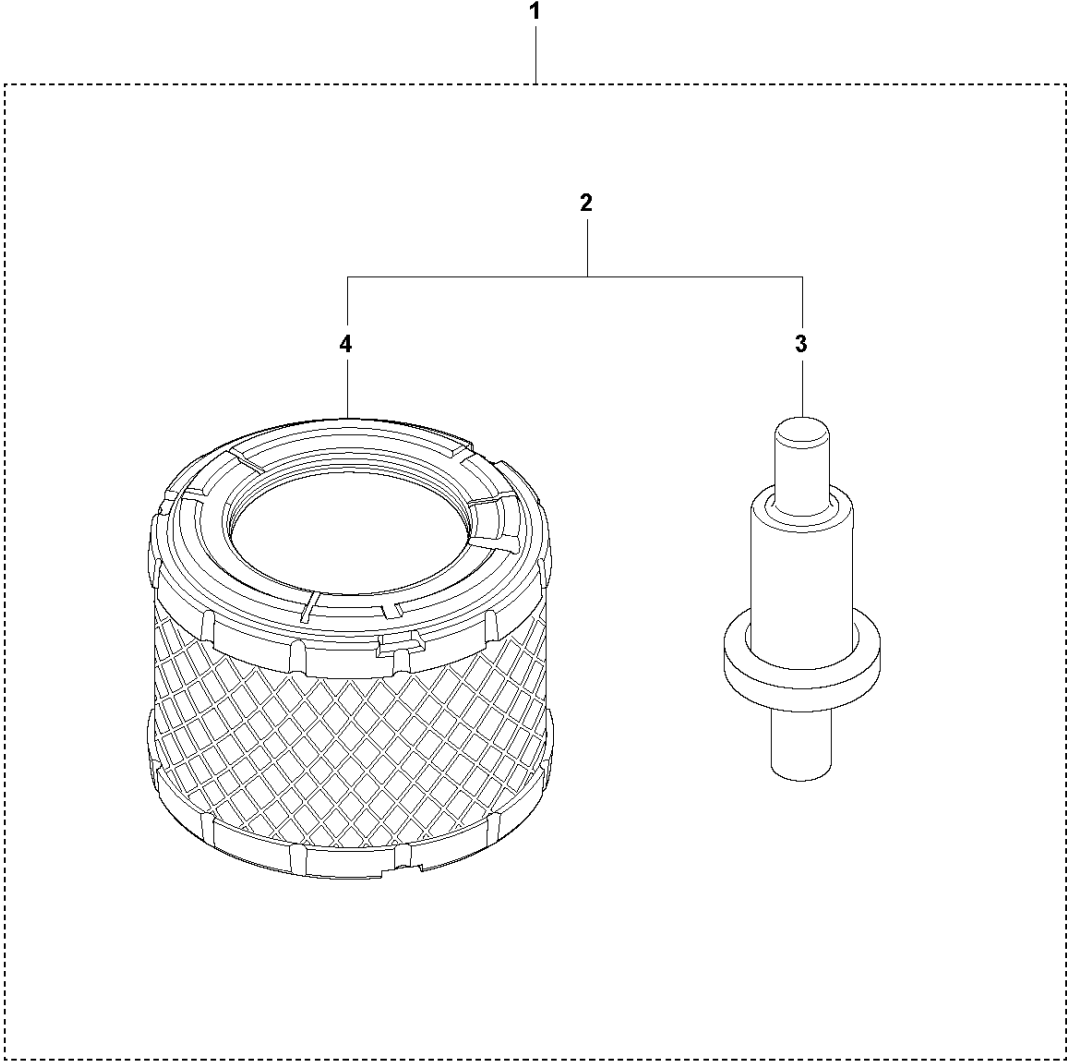

J LT 6005 H
START UP KIT

START UP KIT

LT 6005 H, From SN 20212000233, 967854506, 2021-07

Ref	Part No	Description	Remark	QTY KIT	
1	594 21 65-01	SERVICE KIT		1	
2	594 21 45-01	SERVICE KIT		1	1
3	594 18 04-01	FUEL FILTER		2	2
4	594 16 87-01	AIR FILTER		2	2