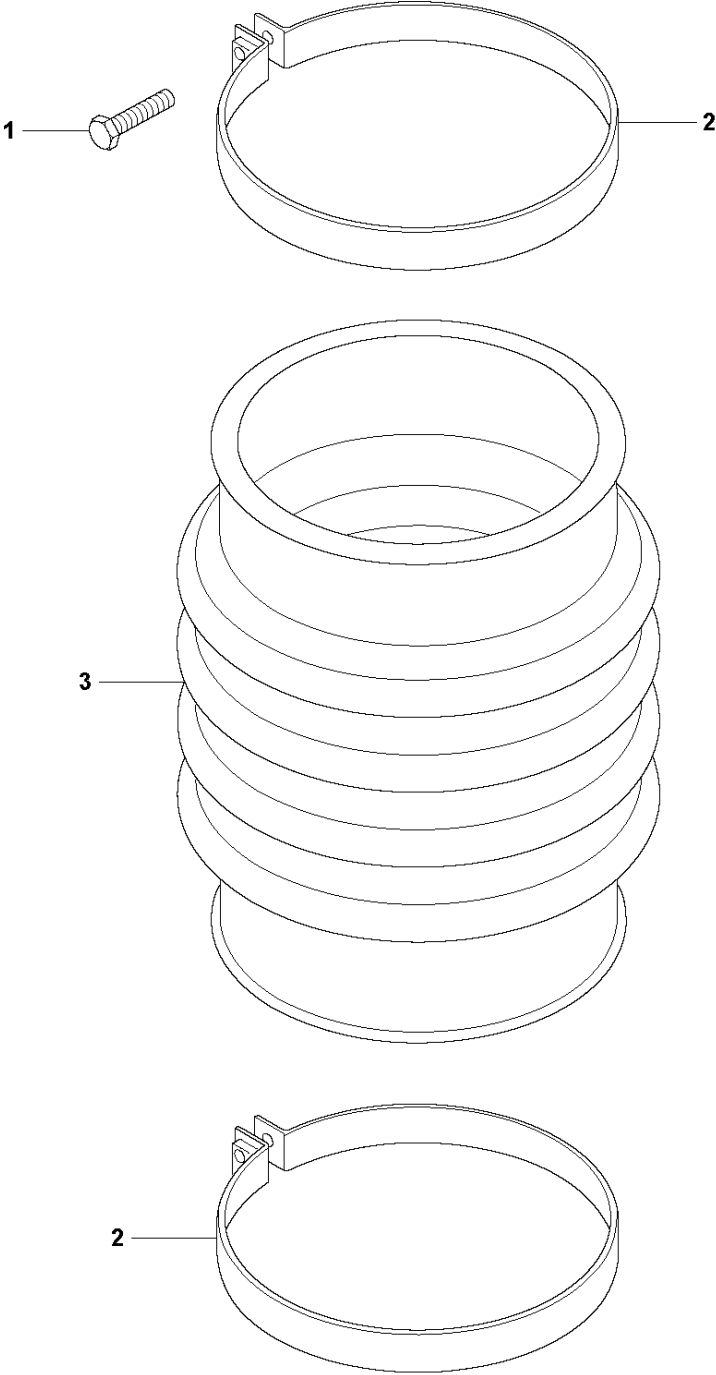

S LT 6005 H
REPAIR KIT - BELLOWS

REPAIR KIT BELLOWS

LT 6005 H, From SN 20212000233, 967854506, 2021-07

Ref	Part No	Description	Remark	QTY KIT
1	595 03 35-01	SCREW		2
2	594 34 96-01	HOSE CLAMP		2
3	594 65 20-01	BELLOWS		1