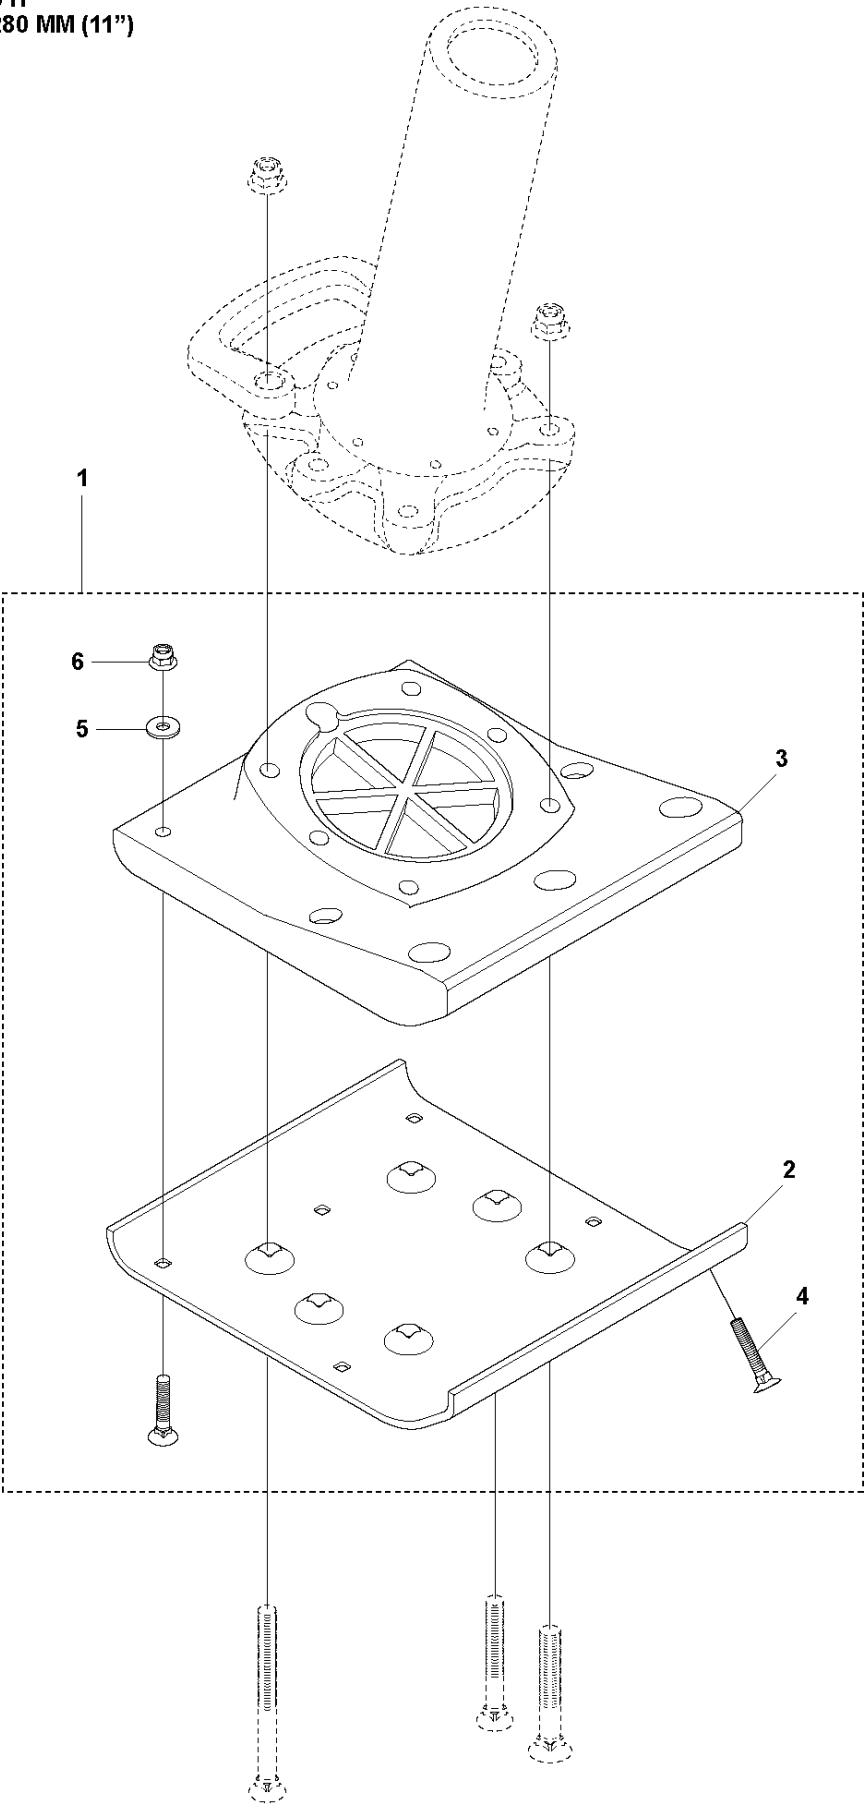

H LT 6005 H
FOOT 280 MM (11")

Ref	Part No	Description	Remark	QTY KIT	
1	594 19 34-01	FOOTPLATE	Ramming Foot Mount 11 inch	1	
2	594 16 72-01	PLATE	Base	1	1
3	594 45 10-01	FOOTPLATE	Foot	1	1
4	594 12 21-01	BOLT	M8 x 50 mm NYLOK BLUE PATCH(Known as TUF-LOK in Europe)	8	1
5	594 12 34-01	WASHER	8.4 x 22 x 3 mm, 0.33 x 0.87 x 0.12 in. HV300	8	1
6	594 12 30-01	LOCK NUT	M8x1.25 mm A2K	8	1