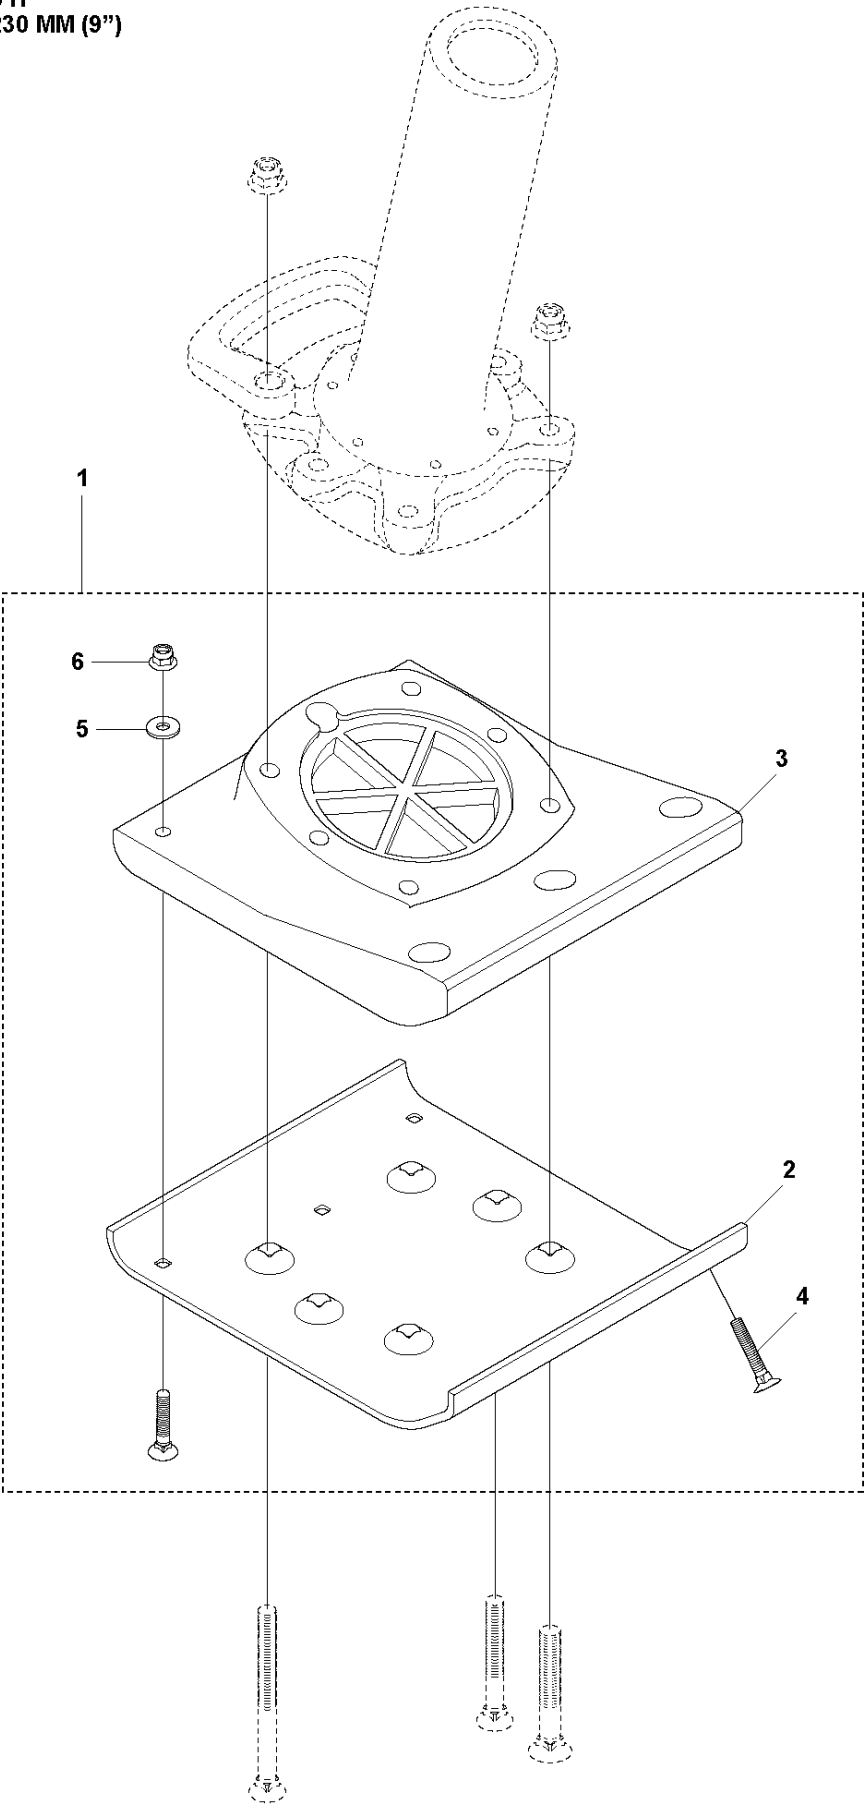

G LT 6005 H
FOOT 230 MM (9")

Ref	Part No	Description	Remark	QTY KIT	
1	594 19 34-03	FOOTPLATE	Ramming Foot Mount 9 inch	1	
2	594 16 84-01	PLATE	Base	1	1
3	594 45 21-01	FOOTPLATE	Foot	1	1
4	594 12 21-01	BOLT	M8 x 50 mm NYLOK BLUE PATCH(Known as TUF-LOK in Europe)	6	1
5	594 12 34-01	WASHER	8.4 x 22 x 3 mm, 0.33 x 0.87 x 0.12 in. HV300	6	1
6	594 12 30-01	LOCK NUT	M8x1.25 mm A2K	6	1