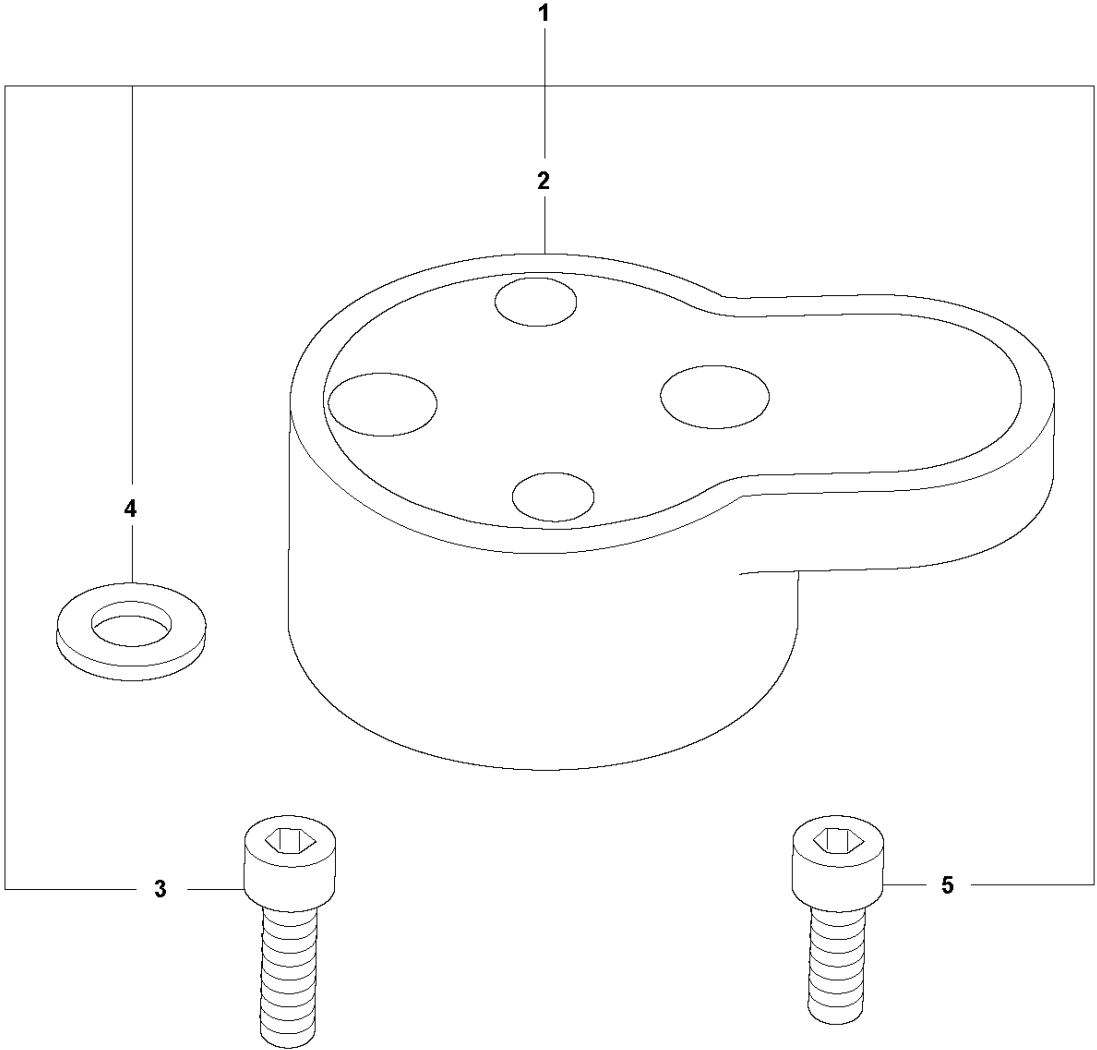

M LT 6005 H
SHOCK ABSORBER REPAIR KIT

SHOCK ABSORBER REPAIR KIT

LT 6005 H, 967854503, 2019-08

Ref	Part No	Description	Remark	QTY KIT	
1	594 21 13-01	REPAIR KIT		1	
2	594 16 70-01	ABSORBER		2	1
3	595 34 83-01	SCREW		4	1
4	595 03 66-01	WASHER	DIN125	4	1
5	595 03 45-01	SCREW		4	1