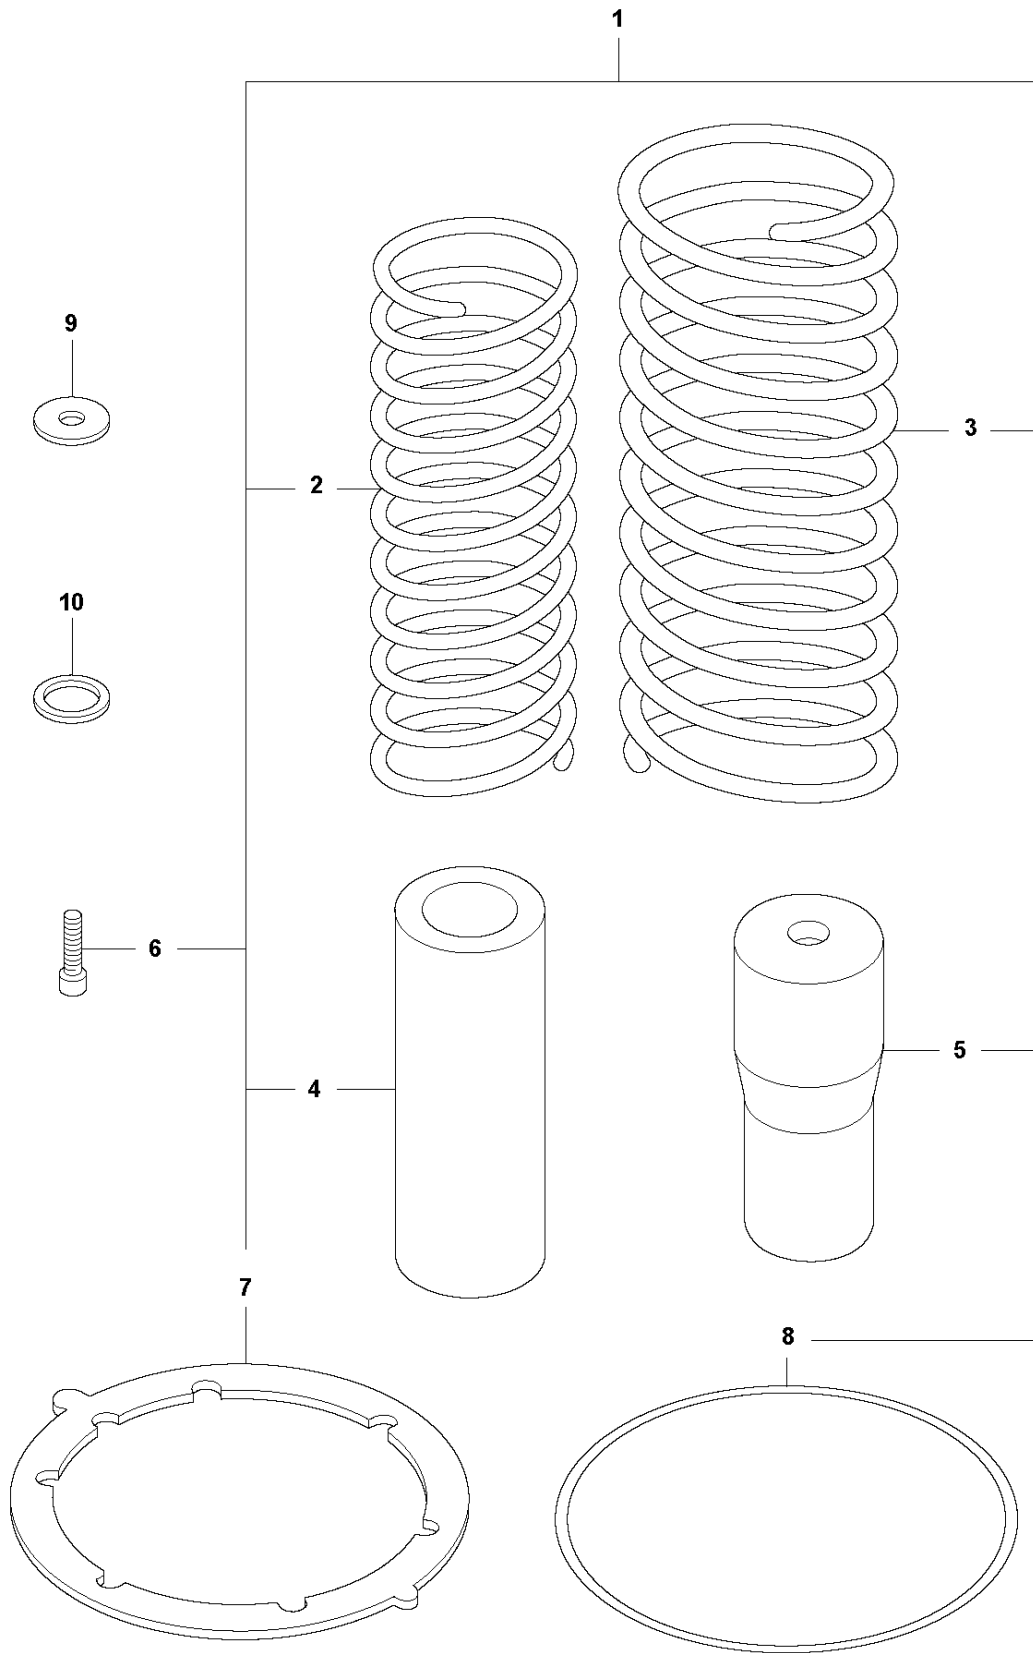

P LT 6005 H
SPRING UNIT REPAIR KIT

SPRING UNIT REPAIR KIT

LT 6005 H, 967854503, 2019-08

Ref	Part No	Description	Remark	QTY KIT
1	594 65 52-01	REPAIR KIT		1
2	594 44 18-01	SPRING		2 1
3	594 44 17-01	SPRING		2 1
4	594 44 19-01	STOP	polyurethane	1 1
5	594 44 20-01	STOP	polyurethane	1 1
6	595 34 83-01	SCREW	M8 x 20 mm 8.8 A2K	12 1
7	594 45 59-01	GASKET	GASKET	1 1
8	595 04 71-01	O-RING	O-RING	1 1
9	594 12 77-01	SEALING WASHER	8.7 x 14 x 1 mm, 0.32 x 0.04 in. Type A	6
10	594 51 84-01	WASHER	27 x 32 x 2 mm, 1.06 x 1.26 x 0.08 in.	1