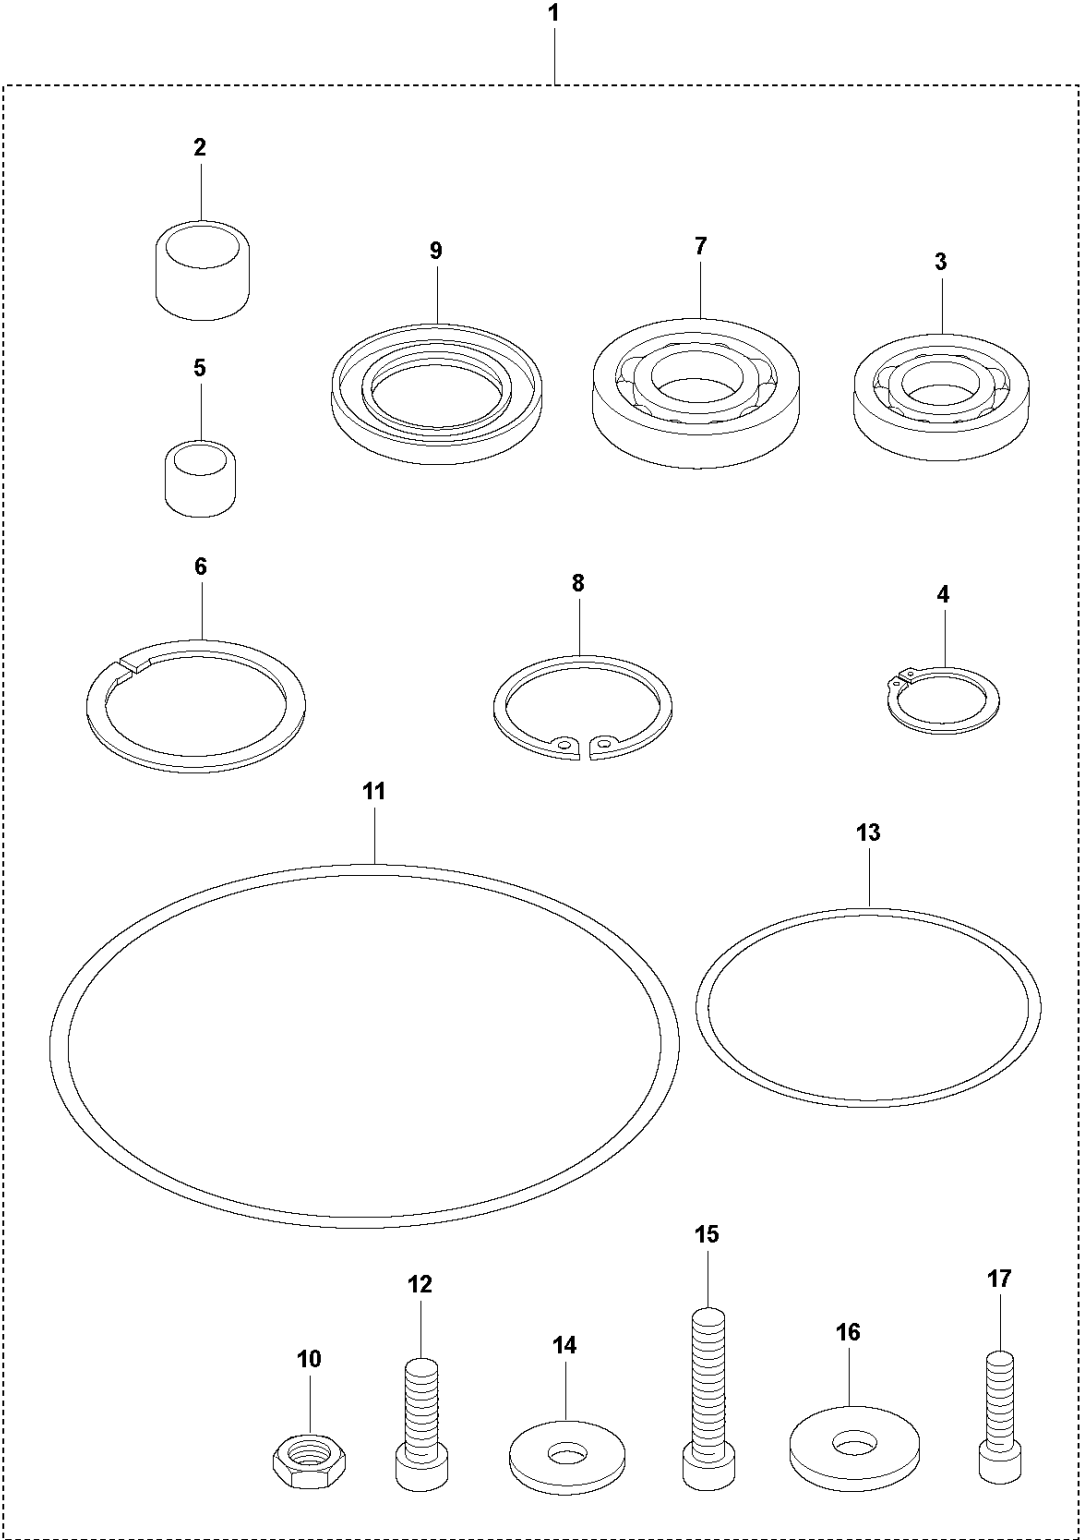

Ref	Part No	Description	Remark	QTY KIT	
1	594 21 13-01	REPAIR KIT		1	
2	594 16 70-01	ABSORBER		2	1
3	595 34 83-01	SCREW		4	1
4	595 03 66-01	WASHER	DIN125	4	1
5	595 03 45-01	SCREW		4	1

N LT 6005 H
TRANSMISSION REPAIR KIT