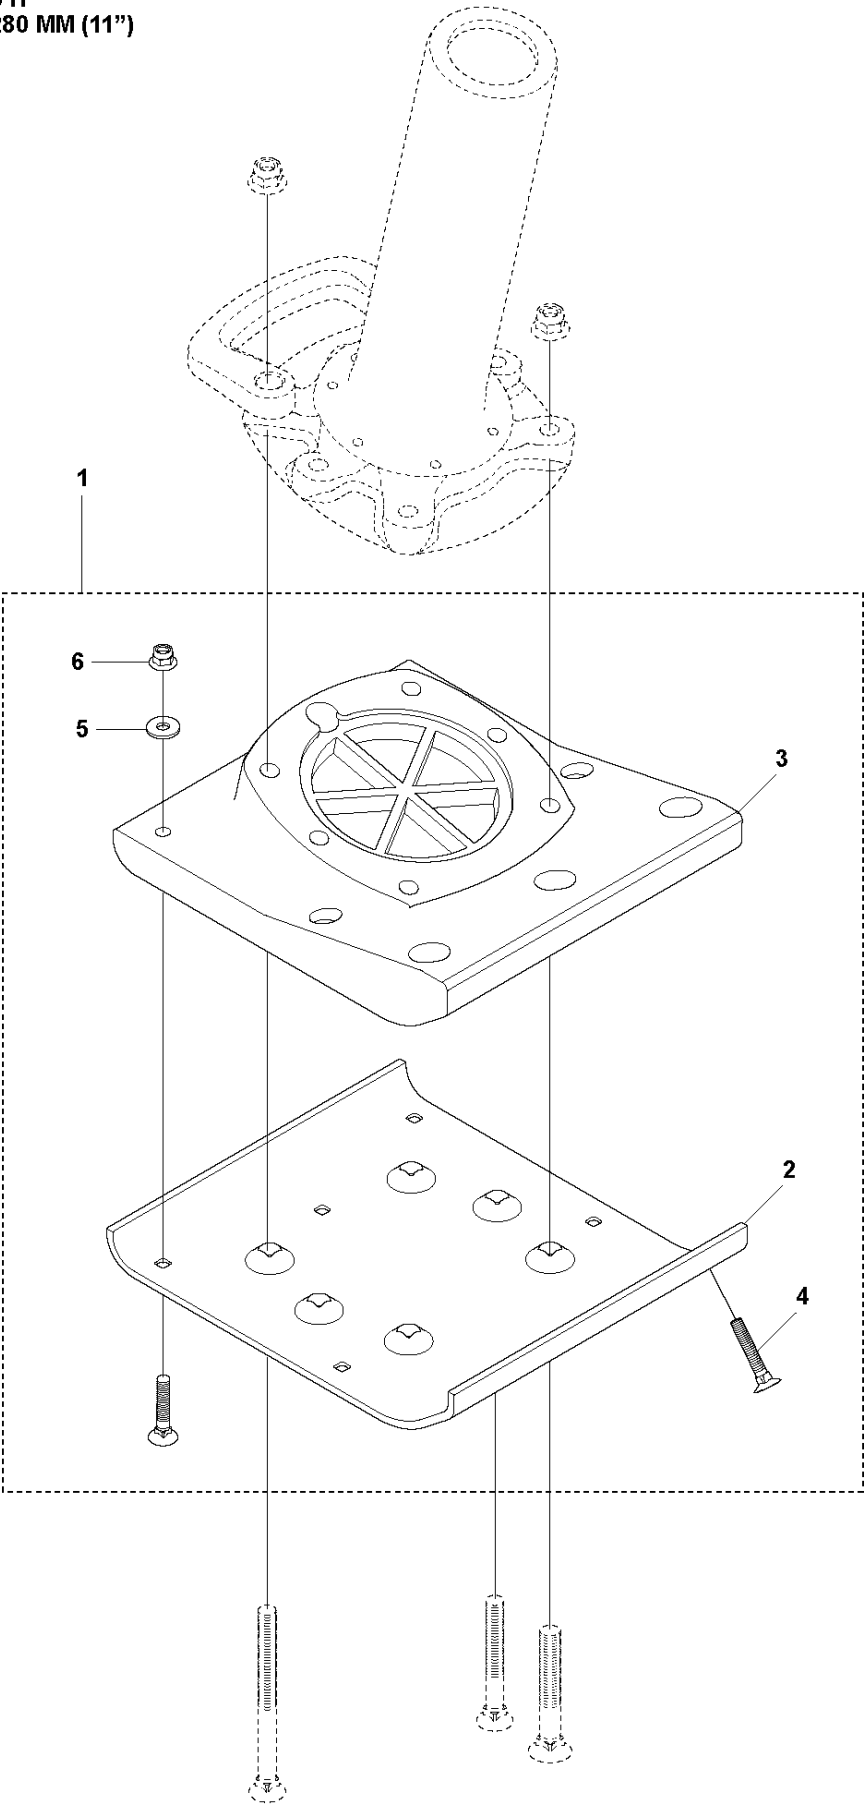

H LT 6005 H
FOOT 280 MM (11")

Ref	Part No	Description	Remark	QTY KIT	
1	594 19 34-01	FOOTPLATE	Ramming Foot Mount 11 inch	1	
2	594 16 72-01	PLATE	Base	1	1
3	594 45 10-01	FOOTPLATE	Foot	1	1
4	594 12 21-01	BOLT	M8 x 50 mm NYLOK BLUE PATCH(Known as TUF-LOK in Europe)	8	1
5	594 12 34-01	WASHER	8.4 x 22 x 3 mm, 0.33 x 0.87 x 0.12 in. HV300	8	1
6	594 12 30-01	LOCK NUT	M8x1.25 mm A2K	8	1