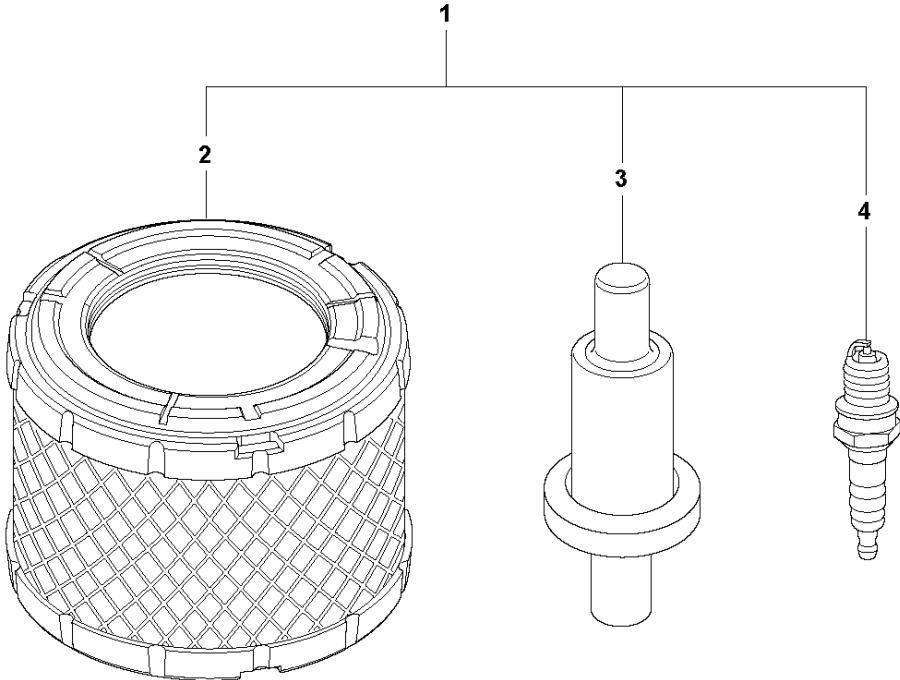

START UP KIT

LT 6005 H, 967854503, 2019-08

Ref	Part No	Description	Remark	QTY KIT	
1	594 21 65-01	SERVICE KIT		1	
2	594 16 87-01	AIR FILTER		1	1
3	594 18 04-01	FUEL FILTER		1	1
4	594 58 51-01	SPARK PLUG		1	1

K LT 6005 H
6 MONTHS / EVERY 100 HOURS KIT