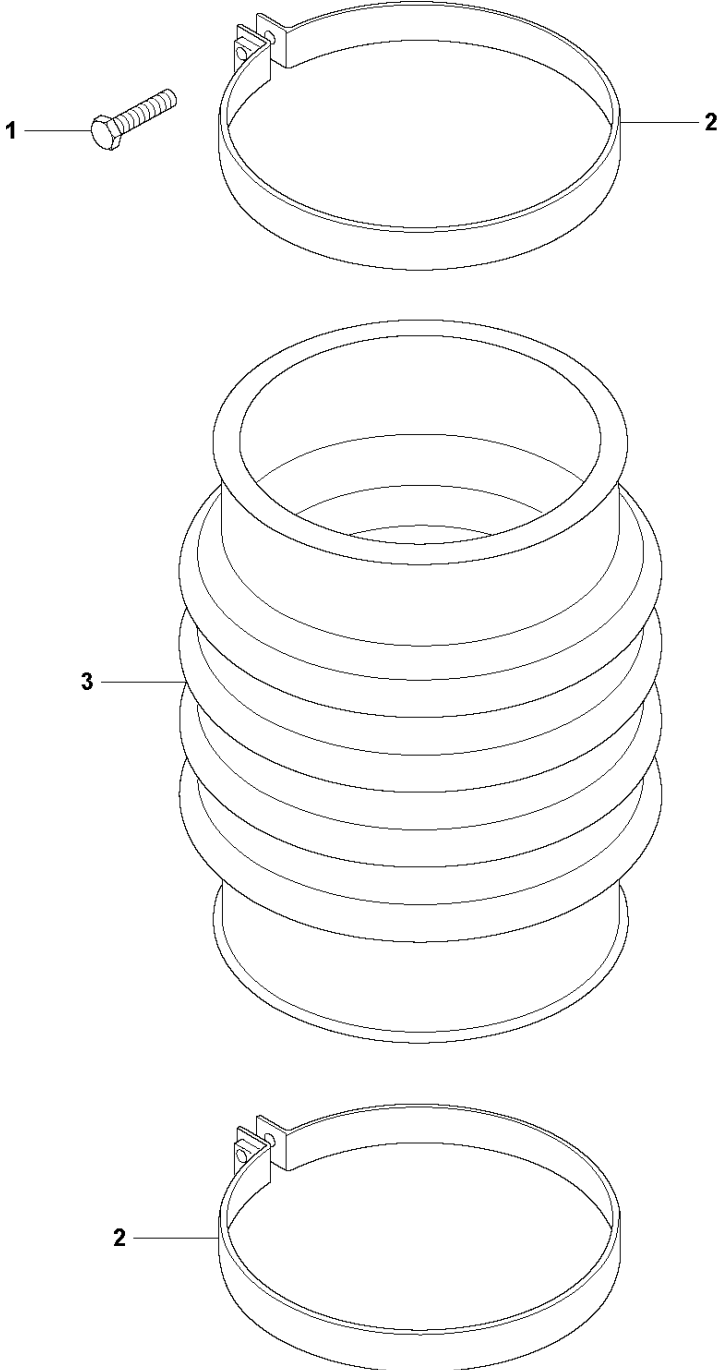

S LT 6005 H
REPAIR KIT - BELLOWS

REPAIR KIT BELLOWS

LT 6005 H, 967854503, 2019-08

Ref	Part No	Description	Remark	QTY KIT
1	595 03 35-01	SCREW		2
2	594 34 96-01	HOSE CLAMP		2
3	594 65 20-01	BELLOWS		1