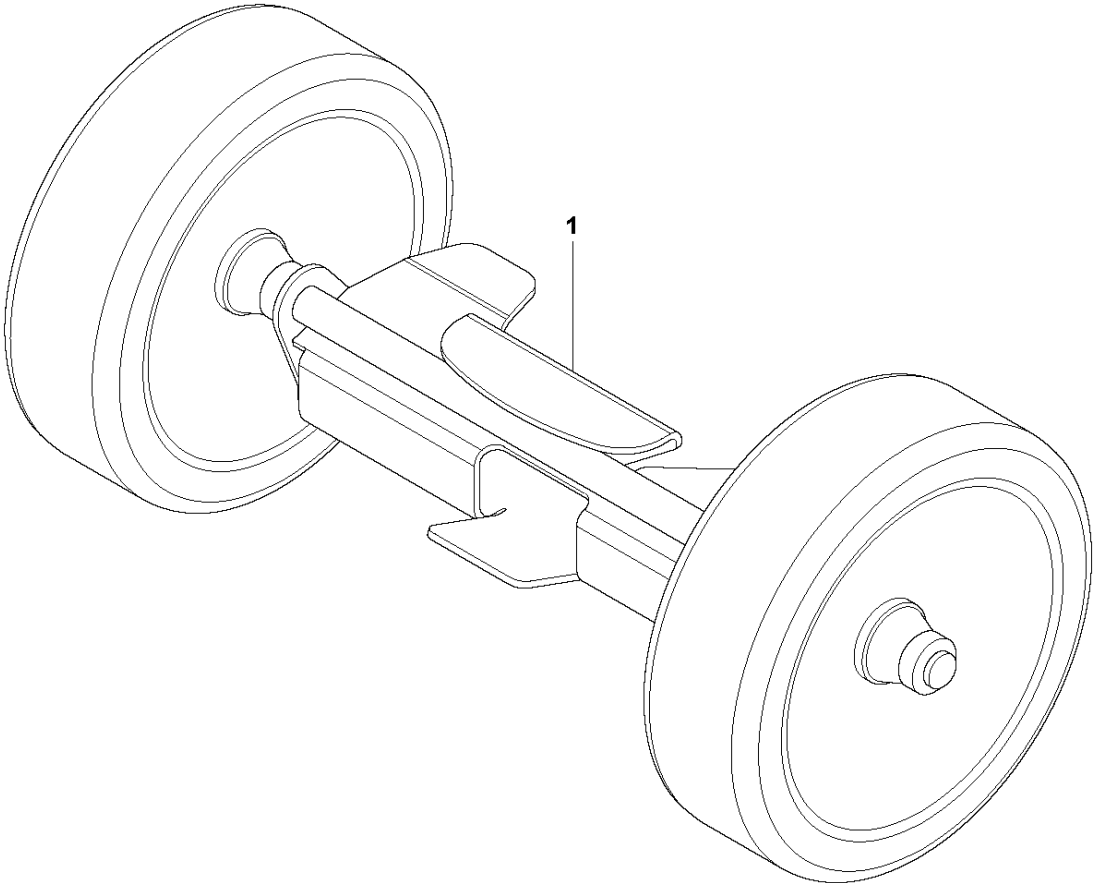

S LT 6005 H
REPAIR KIT - BELLOWS

REPAIR KIT BELLOWS

LT 6005 H, 967854503, 2019-08

Ref	Part No	Description	Remark	QTY KIT
1	595 03 35-01	SCREW		2
2	594 34 96-01	HOSE CLAMP		2
3	594 65 20-01	BELLOWS		1

T LT 6005 H
TROLLEY