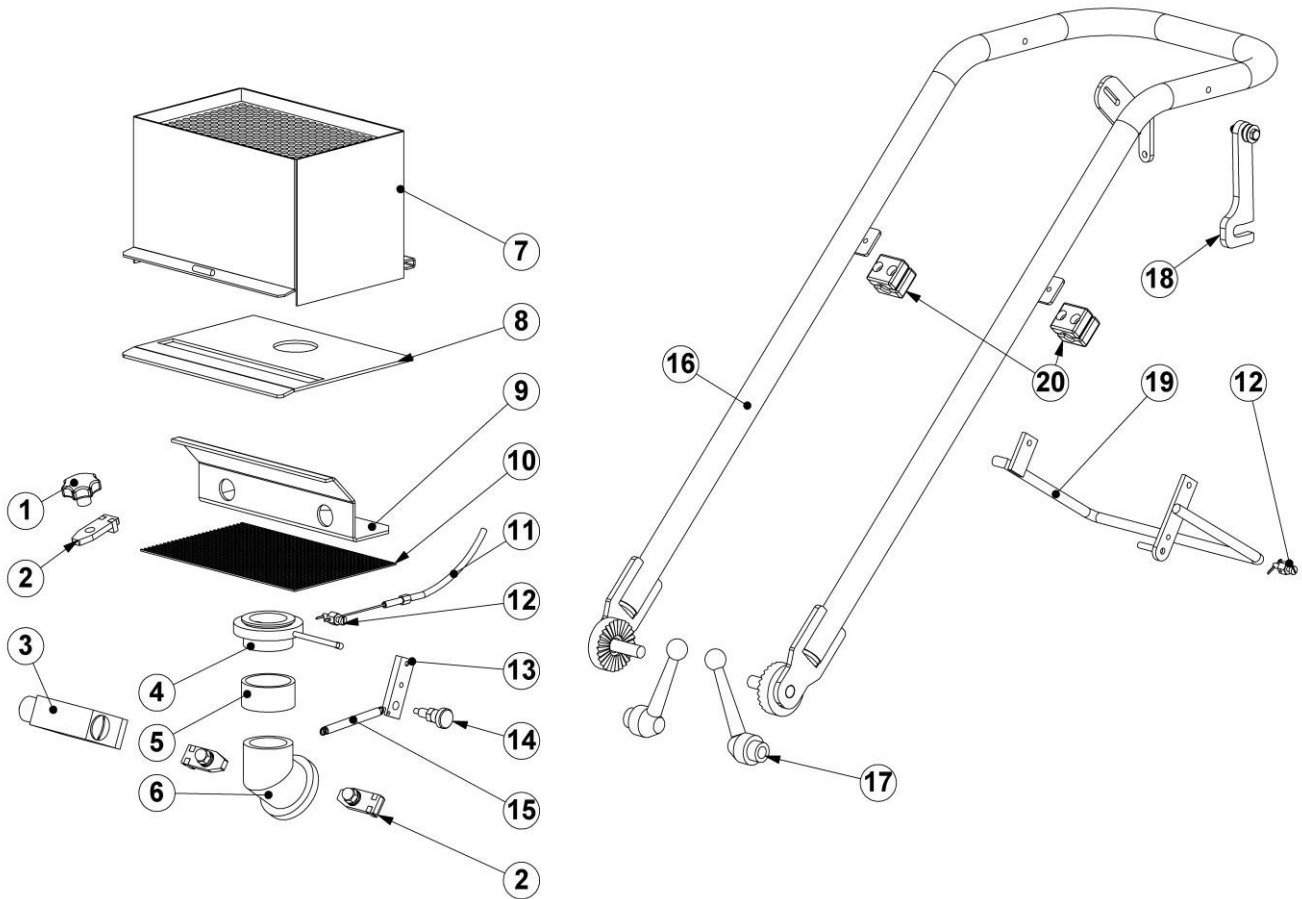

# 1. Spare parts

Fig. 01

Fig. 01

Item	Blastrac PN	HQV PN	Description	Remarks	Qty.
1	970012	534410901	Control cage clamp		2
2	969580	534839901	Side liner RH		1
3	B21044	533610301	Top liner		1
4	969586	534822601	Screw (for sideliner)	(M10 x 25)	2
5	969581	534840601	Side Liner LH		1
6	001628	534912001	Tune-up kit		1
7	001626	535112801	Front cover assy		1
8	959639	534949901	Wheel nut		1
9	959635	534939901	Wheel hub		1
10	960855-1	533638701	Felt seal 6x7x202 mm		1
11	B20321	534720101	Seal motor mount plate		1
12	B21650	534719901	Motor mounting plate	part of (E00129)	1
13	B21652-1	534701601	Makita motor 240V	Part of (E00129)	1
	E00129	534701801	Makita motorassy cpl.1-7D/240V		1
14	960682	534944101	Wheel		2
15	BE1039	534684001	M12x60 stud metal end		2
16	E12864	534793501	Wheel bar		2
17	B20192-1	534331701	Blast housing		1
18	E06589	534083801	Shaft M16 for swivel castor		1
19	E10682	533815501	Caster wheel		1
20	001624	533501501	Side brush		2
21	001623	533664001	Front & rear brush		2
22	969780	534698301	Side magnet		2
23	969763	534697201	Front magnet		1

**Fig. 02**

Fig. 02

Item	Blastrac PN	HQV PN	Description	Remarks	Qty.
1	000213	533656201	Clamp knob M8	(M8 x 40)	1
2	970012	534410901	Control cage clamp		1
3	001630	533172701	Switch	Part of (E00129)	1
4	969819	534698101	Magnetic valve		1
5	971500	534572201	Feed spout ring		1
6	967577/grey	533750701	Feed spout		1
7	972060	535238801	Separator		1
8	972161	534626601	Hopper seal		1
9	960858	534433901	Deflector		1
10	004586	534952301	Wire mesh		1
11	B20204	534409601	Control cable 1-7D		1
12	491726-1	534732301	Nipple & nut		2
13	001605	534921301	Valve lever		1
14	001171	533601801	Plunger		1
15	B20091	534868201	Spring		1
16	E11965	535247901	Handle		1
17	001170	534391401	Clamp handles		2
18	E12635	535235801	Safety lever		1
19	E11964	535153301	Control lever		1
20	999-9159	534044401	Pipe clamp set		2