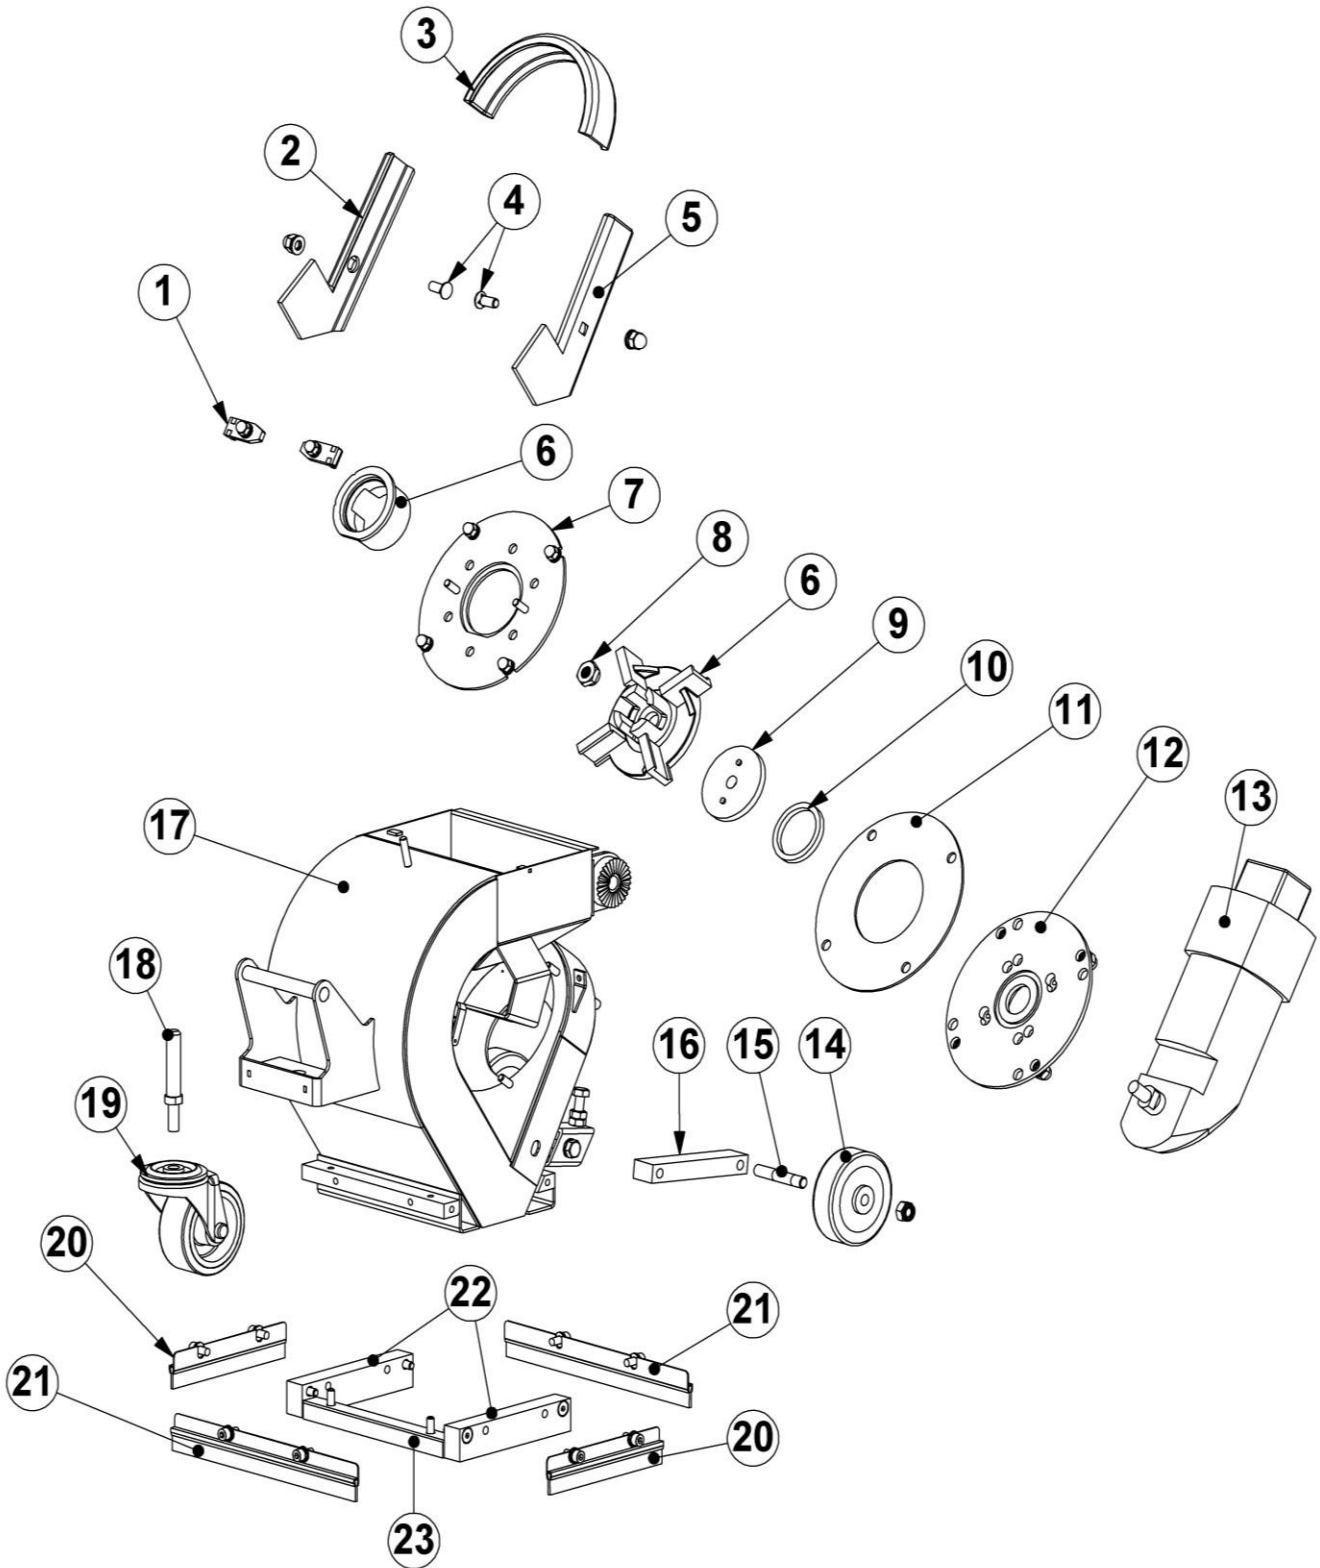

# 1. Spare parts

Fig. 01

Fig. 01

Item	Blastrac PN	HQV PN	Description	Remarks	Qty.
1	970012	534410901	Control cage clamp		2
2	969580	534839901	Side liner RH		1
3	B21044	533610301	Top liner		1
4	969586	534822601	Screw (for sideliner)	(M10 x 25)	2
5	969581	534840601	Side Liner LH		1
6	001628	534912001	Tune-up kit		1
7	001626	535112801	Front cover assy		1
8	959639	534949901	Wheel nut		1
9	959635	534939901	Wheel hub		1
10	960855-1	533638701	Felt seal 6x7x202 mm		1
11	B20321	534720101	Seal motor mount plate		1
12	B21650	534719901	Motor mounting plate	part of (E00129)	1
13	B21652-1	534701601	Makita motor 240V	Part of (E00129)	1
	E00129	534701801	Makita motorassy cpl.1-7D/240V		1
14	960682	534944101	Wheel		2
15	BE1039	534684001	M12x60 stud metal end		2
16	E12864	534793501	Wheel bar		2
17	B20192-1	534331701	Blast housing		1
18	E06589	534083801	Shaft M16 for swivel castor		1
19	E10682	533815501	Caster wheel		1
20	001624	533501501	Side brush		2
21	001623	533664001	Front & rear brush		2
22	969780	534698301	Side magnet		2
23	969763	534697201	Front magnet		1

**Fig. 02**

Fig. 02

Item	Blastrac PN	HQV PN	Description	Remarks	Qty.
1	000213	533656201	Clamp knob M8	(M8 x 40)	1
2	970012	534410901	Control cage clamp		1
3	001630	533172701	Switch	Part of (E00129)	1
4	969819	534698101	Magnetic valve		1
5	971500	534572201	Feed spout ring		1
6	967577/grey	533750701	Feed spout		1
7	972060	535238801	Separator		1
8	972161	534626601	Hopper seal		1
9	960858	534433901	Deflector		1
10	004586	534952301	Wire mesh		1
11	B20204	534409601	Control cable 1-7D		1
12	491726-1	534732301	Nipple & nut		2
13	001605	534921301	Valve lever		1
14	001171	533601801	Plunger		1
15	B20091	534868201	Spring		1
16	E11965	535247901	Handle		1
17	001170	534391401	Clamp handles		2
18	E12635	535235801	Safety lever		1
19	E11964	535153301	Control lever		1
20	999-9159	534044401	Pipe clamp set		2