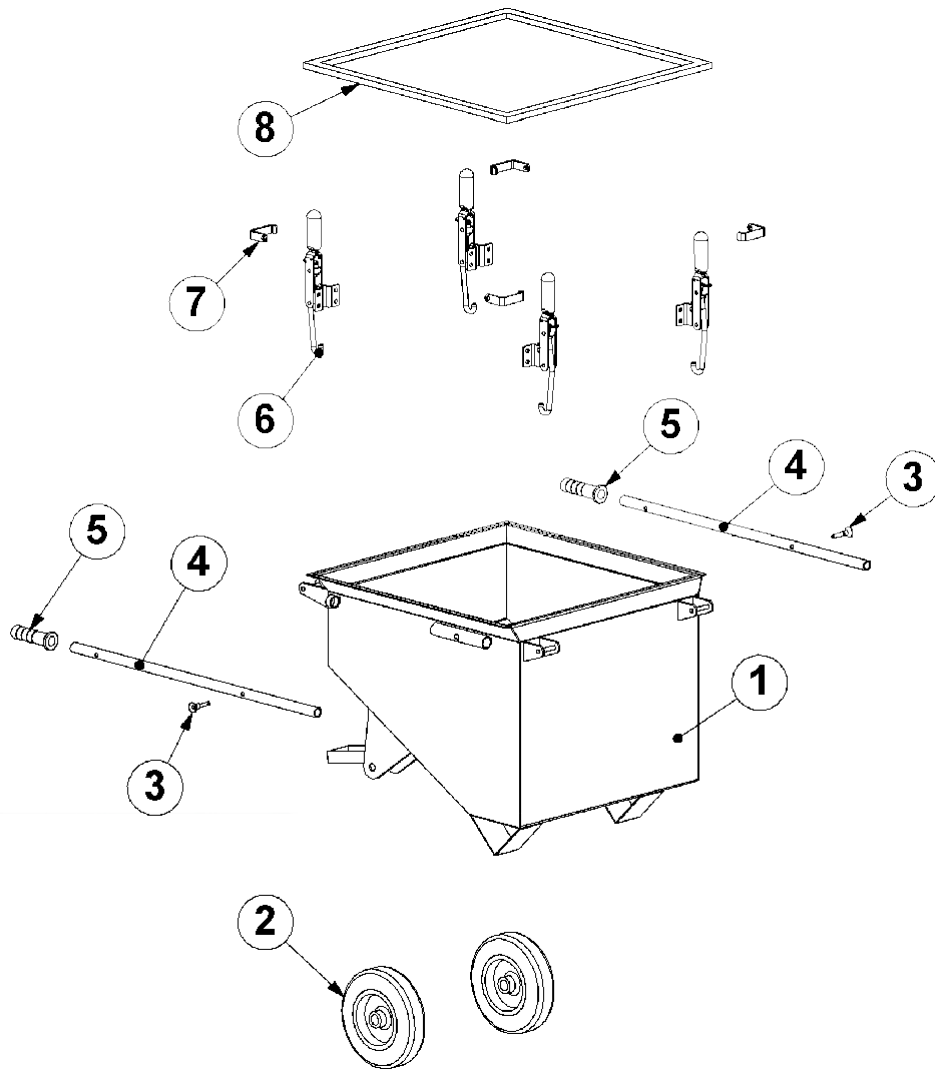

SERVICE MANUAL BDC-854

VERSION 2.2

Index

1. Spare parts

03

Contact

1. Spare parts

Fig. 01

Item	Blastrac PN	Husqvarna PN	Description	Qty.
1	979425	533269901	Dust hopper	1
2	980110	533087101	Dust hopper Wheel	2
3	478198	533256401	Quick release pin	2
4	B20092	533420401	Hopper handle	2
5	453290	534612901	Handle grip	2
6	426450	534901101	Toggle clamp	4
7	739343	533296301	Latch handle	4
8	E00439	533798701	Adhesive rubber seal	3m

Fig. 02

Fig. 02

Item	Blastrac PN	Husqvarna PN	Description	Qty.
1	E03690	533293001	M10 turn button	8
2	B21163	535375501	Sealing washer	8
3	739205	534384101	Cartridge hook	8
4	E00440	534815501	Rubber plate	1
5	739348	533943001	Timer box complete	1
	B20240	533966001	Timer board dedusting	1
6	1027	534877701	Socket CEE 63A for 854DCS	1
	1006	-	Socket CEE 32A for 854DC	1
7	B21604	533375501	Water separator	1
	B21604/1	535378501	Filter element	1
8	B20057	533764501	Adaptor knee	3
9	E00008	533490301	Drain cock	1
10	979461	533392101	Header	1
11	490691	-	Control valve compressor	1
12	1134	533186701	Membrane valve	3
	1133	534512101	Membrane for membrane valve	1
13	483468	535767101	Safety valve	1
14	126814	534775501	Pressure gauge	1
15	1298	533794501	Solenoid valve dedusting	3
16	739198	533431501	Housing cover	1
17	1403	533626801	Venturi	8
18	491837	534775201	Vacuum gauge	1
19	490099	535151201	Compressor drive guard	1
20	E10601	534334901	Cartridge filter	8
21	222-2270	534892401	Taper lock bush	1
22	491824	534892601	Taper lock pulley 50Hz	1
	E00622	534892701	Taper lock pulley 60Hz	1
23	491825	534930601	V-belt 50Hz	1
	E00623	534321001	V-belt 60Hz	1
24	976688-1	-	Compressor motor	1
25	739324	535244701	Slide rail	1
	E00306	533662601	Compressor	1
26	B21750	533730501	Non return valve for delivery hose	1
	E00498	533029901	Compressor oil	0.5L
27	1244	533801101	Suction filter complete	1