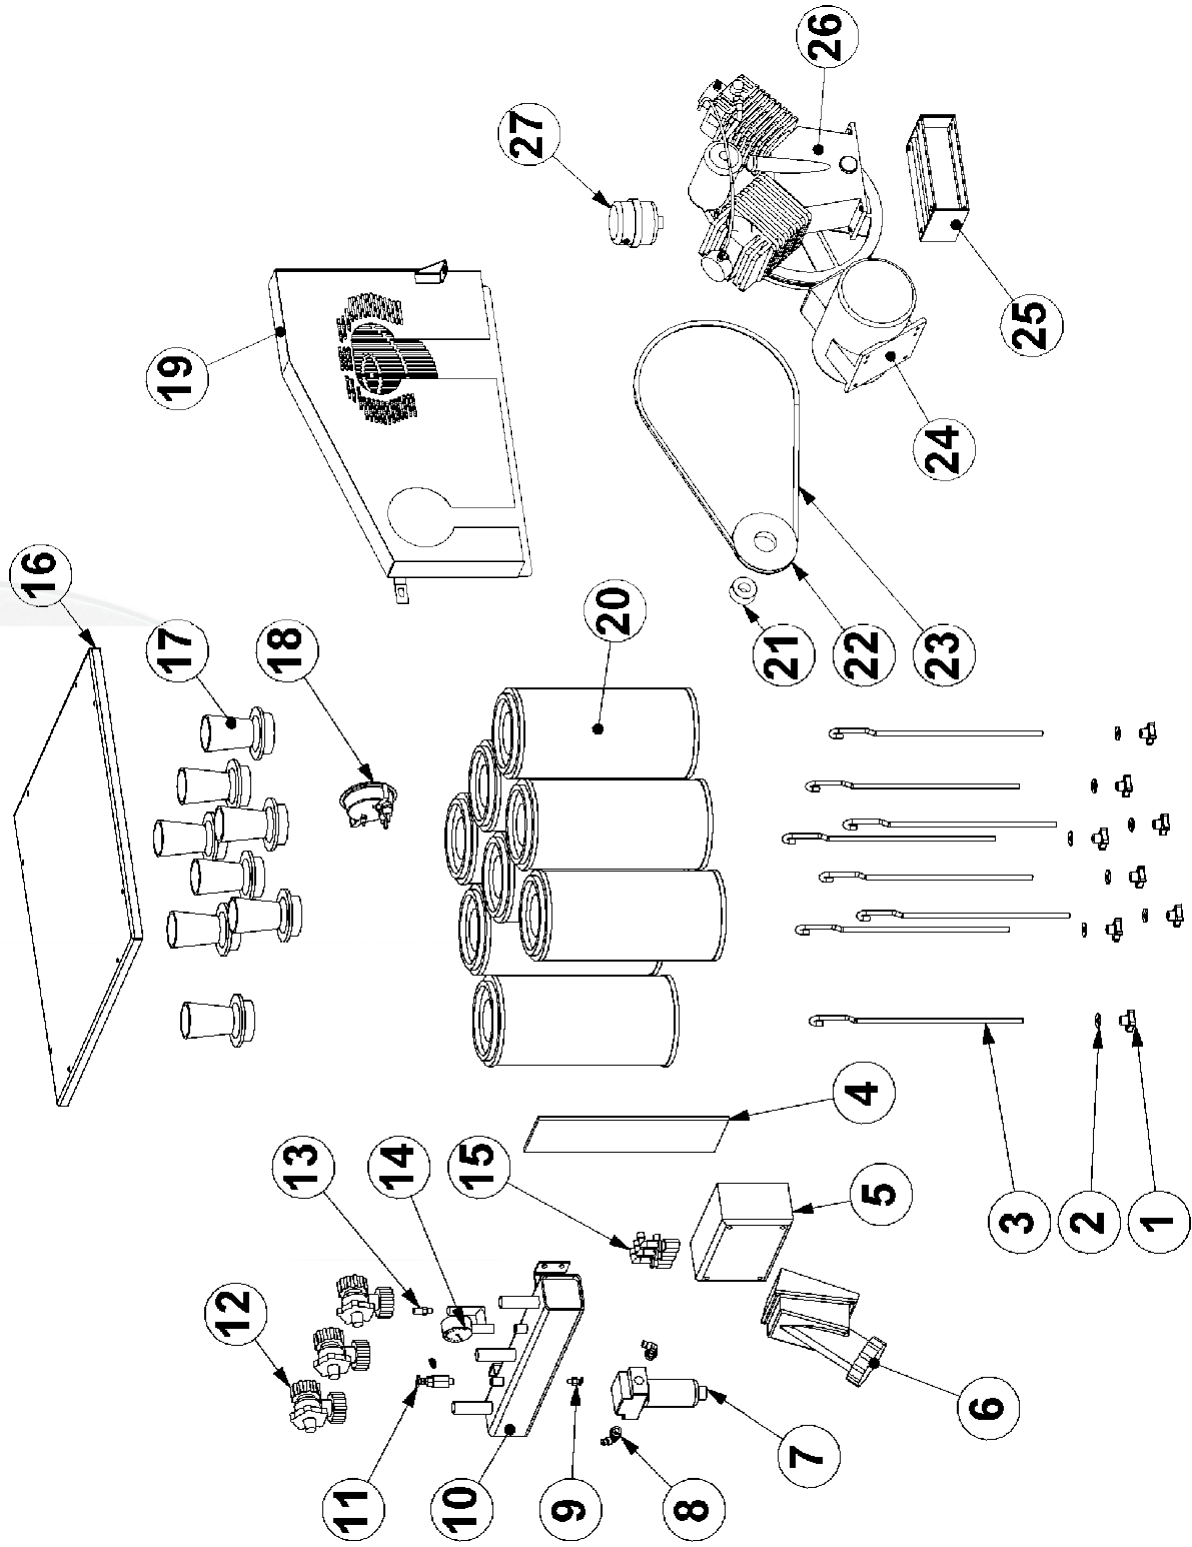

Fig. 02

Fig. 02

Item	Blastrac PN	Husqvarna PN	Description	Qty.
1	E03690	533293001	M10 turn button	8
2	B21163	535375501	Sealing washer	8
3	739205	534384101	Cartridge hook	8
4	E00440	534815501	Rubber plate	1
5	739348	533943001	Timer box complete	1
	B20240	533966001	Timer board dedusting	1
6	1027	534877701	Socket CEE 63A for 854DCS	1
	1006	-	Socket CEE 32A for 854DC	1
7	B21604	533375501	Water separator	1
	B21604/1	535378501	Filter element	1
8	B20057	533764501	Adaptor knee	3
9	E00008	533490301	Drain cock	1
10	979461	533392101	Header	1
11	490691	-	Control valve compressor	1
12	1134	533186701	Membrane valve	3
	1133	534512101	Membrane for membrane valve	1
13	483468	535767101	Safety valve	1
14	126814	534775501	Pressure gauge	1
15	1298	533794501	Solenoid valve dedusting	3
16	739198	533431501	Housing cover	1
17	1403	533626801	Venturi	8
18	491837	534775201	Vacuum gauge	1
19	490099	535151201	Compressor drive guard	1
20	E10601	534334901	Cartridge filter	8
21	222-2270	534892401	Taper lock bush	1
22	491824	534892601	Taper lock pulley 50Hz	1
	E00622	534892701	Taper lock pulley 60Hz	1
23	491825	534930601	V-belt 50Hz	1
	E00623	534321001	V-belt 60Hz	1
24	976688-1	-	Compressor motor	1
25	739324	535244701	Slide rail	1
	E00306	533662601	Compressor	1
26	B21750	533730501	Non return valve for delivery hose	1
	E00498	533029901	Compressor oil	0.5L
27	1244	533801101	Suction filter complete	1