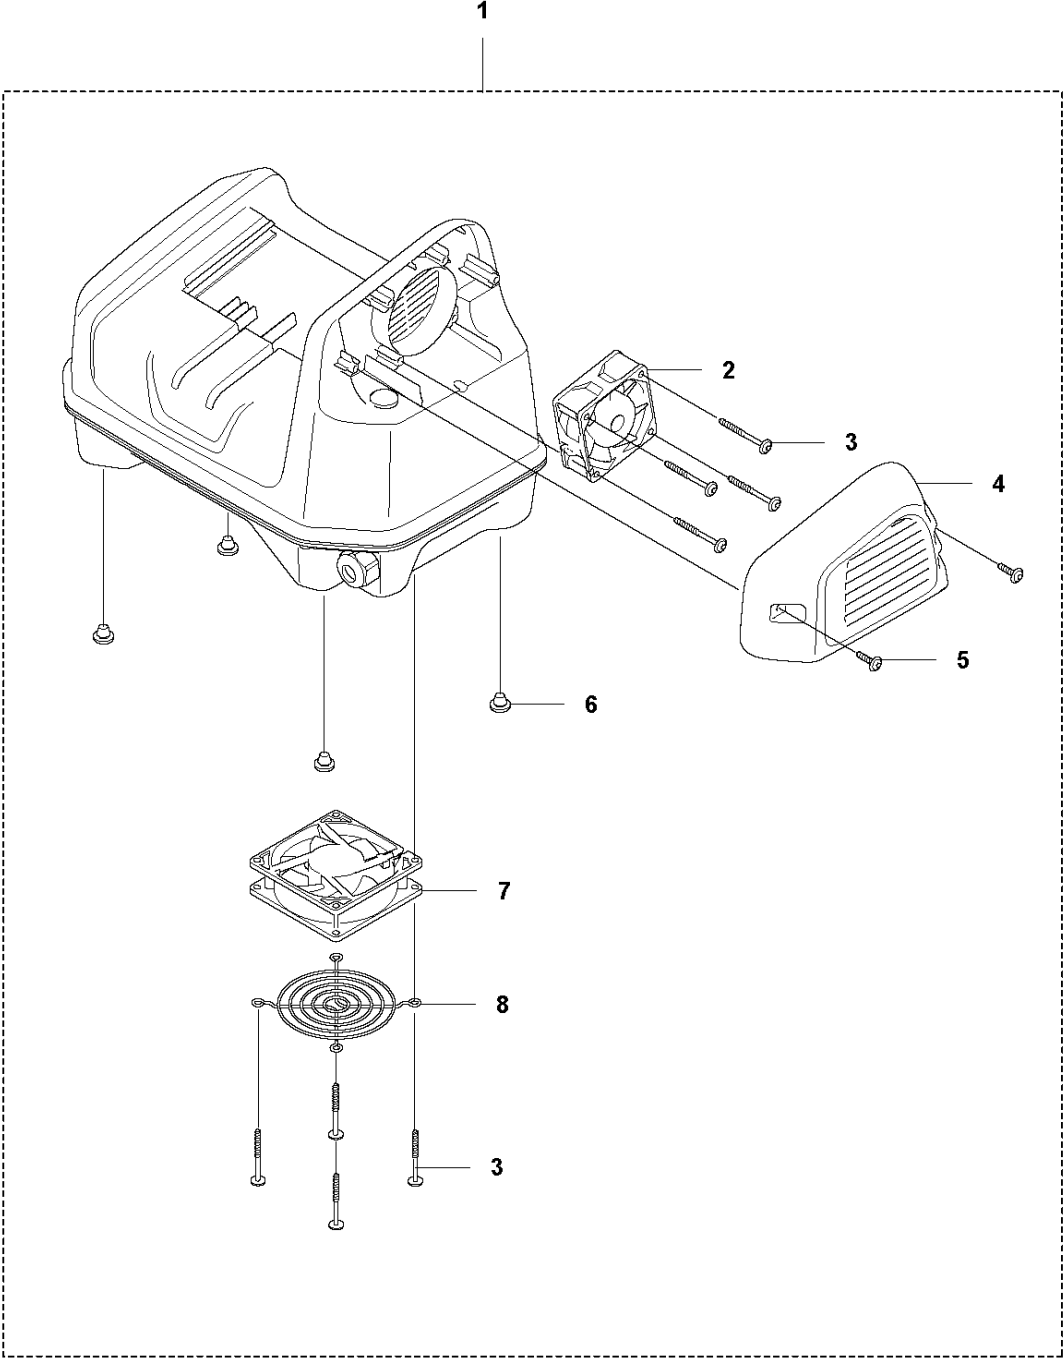

# SPARE PARTS LIST

BATTERY PRODUCTS

C1800X, C900X

**A** C1800X, C900X  
COMPLETE

## PRODUCT COMPLETE

C1800X, C900X

Ref	Part No	Description	Remark	QTY KIT
1	970 49 50-01	BATTERY CHARGER	100-C900X CON, EU	1
1	970 49 51-01	BATTERY CHARGER	100-C1800X CON, EU	1
1	970 49 50-02	BATTERY CHARGER	100-C900X CON, UK	1
1	970 49 51-02	BATTERY CHARGER	100-C1800X CON, UK	1
1	970 49 50-03	BATTERY CHARGER	100-C900X CON, US	1
1	970 49 51-03	BATTERY CHARGER	100-C1800X CON, US	1
1	970 49 50-04	BATTERY CHARGER	100-C900X CON, JP	1
1	970 49 50-05	BATTERY CHARGER	100-C900X CON, AU/NZ/AR	1
1	970 49 51-05	BATTERY CHARGER	100-C1800X CON, AU/NZ/AR	1
1	970 49 50-06	BATTERY CHARGER	100-C900X CON, SZ	1
1	970 49 51-06	BATTERY CHARGER	100-C1800X CON, SZ	1
2	599 91 40-01	FAN		1
3	529 35 61-01	SCREW	4 pcs per Fan	8
4	599 23 94-01	FAN COVER		1
5	580 29 29-01	SCREW ITXSCT		2
6	529 50 92-01	SERVICE KIT		1
7	599 91 39-01	FAN		1
8	529 58 04-01	PROTECTION		1