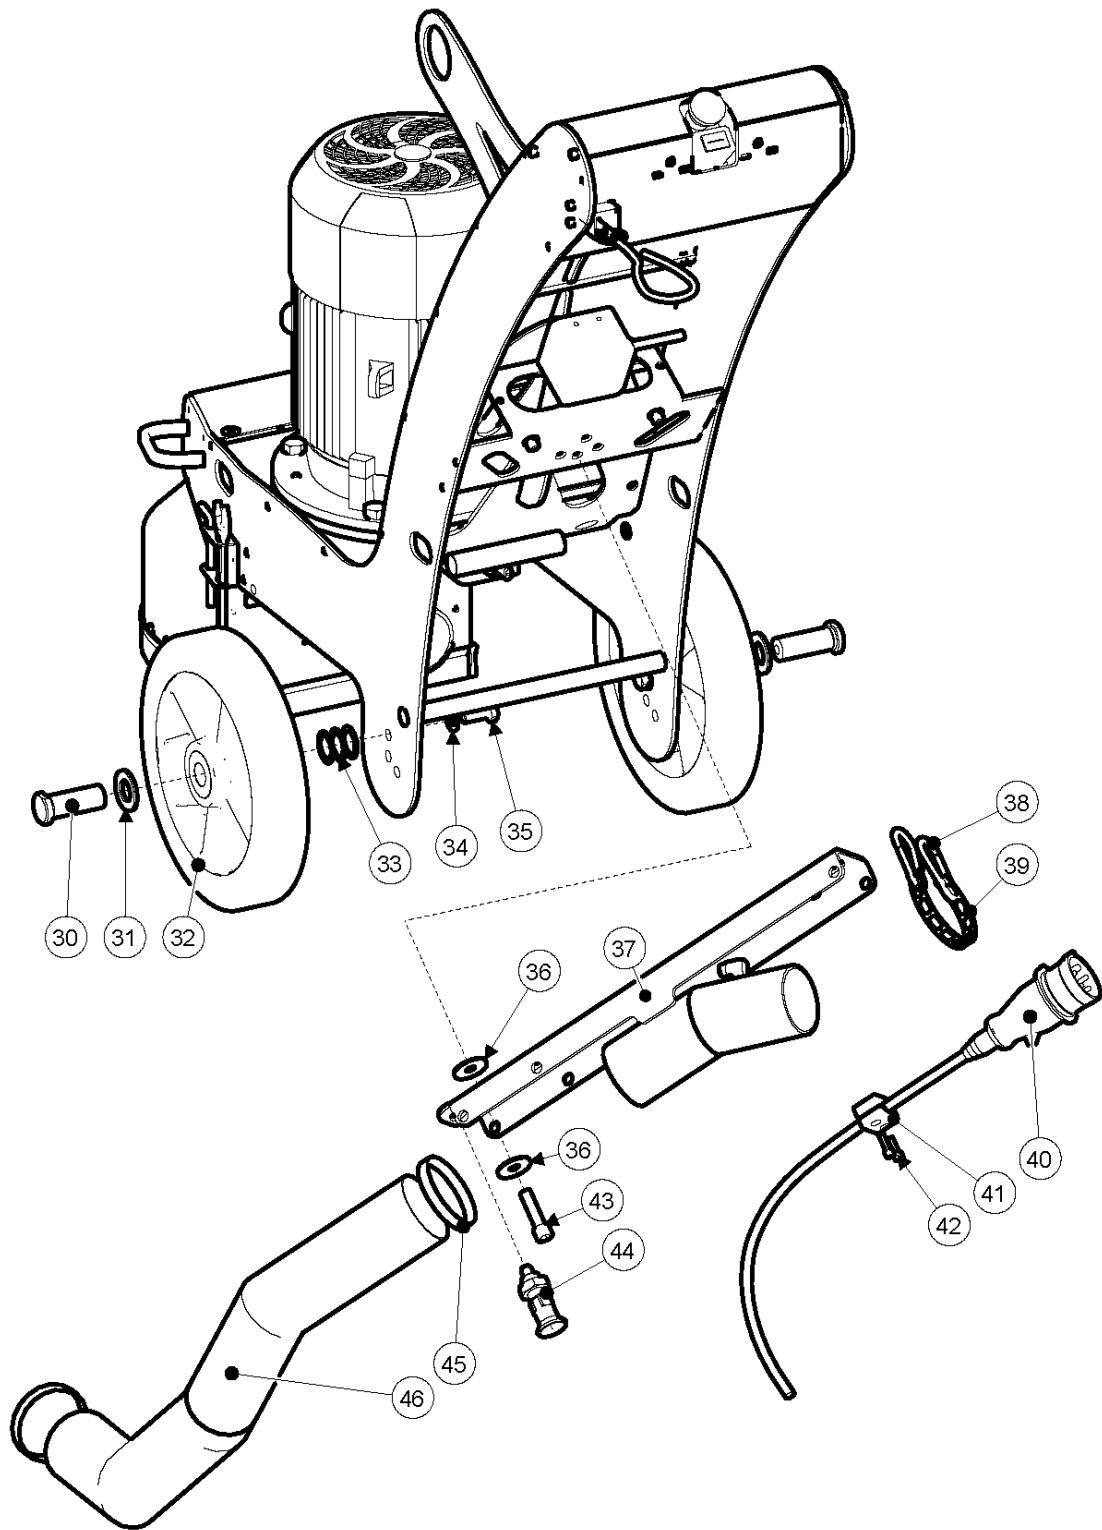

SPARE PARTS LIST

SURFACE PREPARATION EQUIPMENT

BG 250 PETROL, 2022-04

**BG 250
STEERHANDLE & MACHINE SUPPORT**

STEERING

BG 250 PETROL, 2022-04

Ref	Part No	Description	Remark	QTY KIT
1	534 08 35-01	GRIP	GRIP	2
2	535 35 42-01	STEERING WHEEL	STEERING WHEEL	1
3	900 00 00-02	DUMMY PART	DUMMY PART	2
4	900 00 00-02	DUMMY PART	DUMMY PART	6
5	534 87 18-01	CLAMP	CLAMP	2
6	900 00 00-02	DUMMY PART	DUMMY PART	2
7	900 00 00-02	DUMMY PART	DUMMY PART	2
8	534 42 61-01	BUSH	BUSH	2
9	900 00 00-02	DUMMY PART	DUMMY PART	2
10	900 00 00-02	DUMMY PART	DUMMY PART	1
11	900 00 00-02	DUMMY PART	DUMMY PART	2
12	533 08 47-01	HANDLE	HANDLE	1
13	533 74 24-01	KNOB	KNOB	1
14	533 12 39-01	LEVER	LEVER	1
15	533 45 93-01	SHIM	SHIM	2
16	531 49 21-01	LEVER	LEVER	1
17	900 00 00-02	DUMMY PART	DUMMY PART	4
18	534 76 98-01	STEEL	STEEL	1
19	531 47 61-01	LEVER	LEVER	1
20	900 00 00-02	DUMMY PART	DUMMY PART	6
21	900 00 00-02	DUMMY PART	DUMMY PART	3
22	900 00 00-02	DUMMY PART	DUMMY PART	1
23	900 00 00-02	DUMMY PART	DUMMY PART	3
24	534 66 34-01	LEVER	LEVER	1
25	534 66 35-01	LEVER	LEVER	1
26	534 69 59-01	SUPPORT	SUPPORT	1
26	533 39 05-01	STAND	STAND	1
27	900 00 00-02	DUMMY PART	DUMMY PART	2
28	900 00 00-02	DUMMY PART	DUMMY PART	2

BG 250
SWING ARM & WHEELS

PIVOTING ARM

BG 250 PETROL, 2022-04

Ref	Part No	Description	Remark	QTY KIT
30	533 47 49-01	BOLT	BOLT	2
31	900 00 00-02	DUMMY PART	DUMMY PART	2
32	531 47 08-01	WHEEL	WHEEL	2
33	534 83 45-01	SHIM	SHIM	6
34	900 00 00-02	DUMMY PART	DUMMY PART	2
35	900 00 00-02	DUMMY PART	DUMMY PART	2
36	900 00 00-02	DUMMY PART	DUMMY PART	3
37	534 87 81-01	ARM	ARM	1
38	534 85 36-01	HOOK	HOOK	2
39	533 08 88-01	CHAIN	CHAIN	1
40	534 76 73-01	PLUG	PLUG	1
41	534 04 44-01	PIPE CLAMP	PIPE CLAMP	1
42	900 00 00-02	DUMMY PART	DUMMY PART	2
43	900 00 00-02	DUMMY PART	DUMMY PART	1
44	900 00 00-02	DUMMY PART	DUMMY PART	1
45	534 62 89-01	HOSE CLAMP	HOSE CLAMP	2
46	535 37 73-01	HOSE	HOSE	1