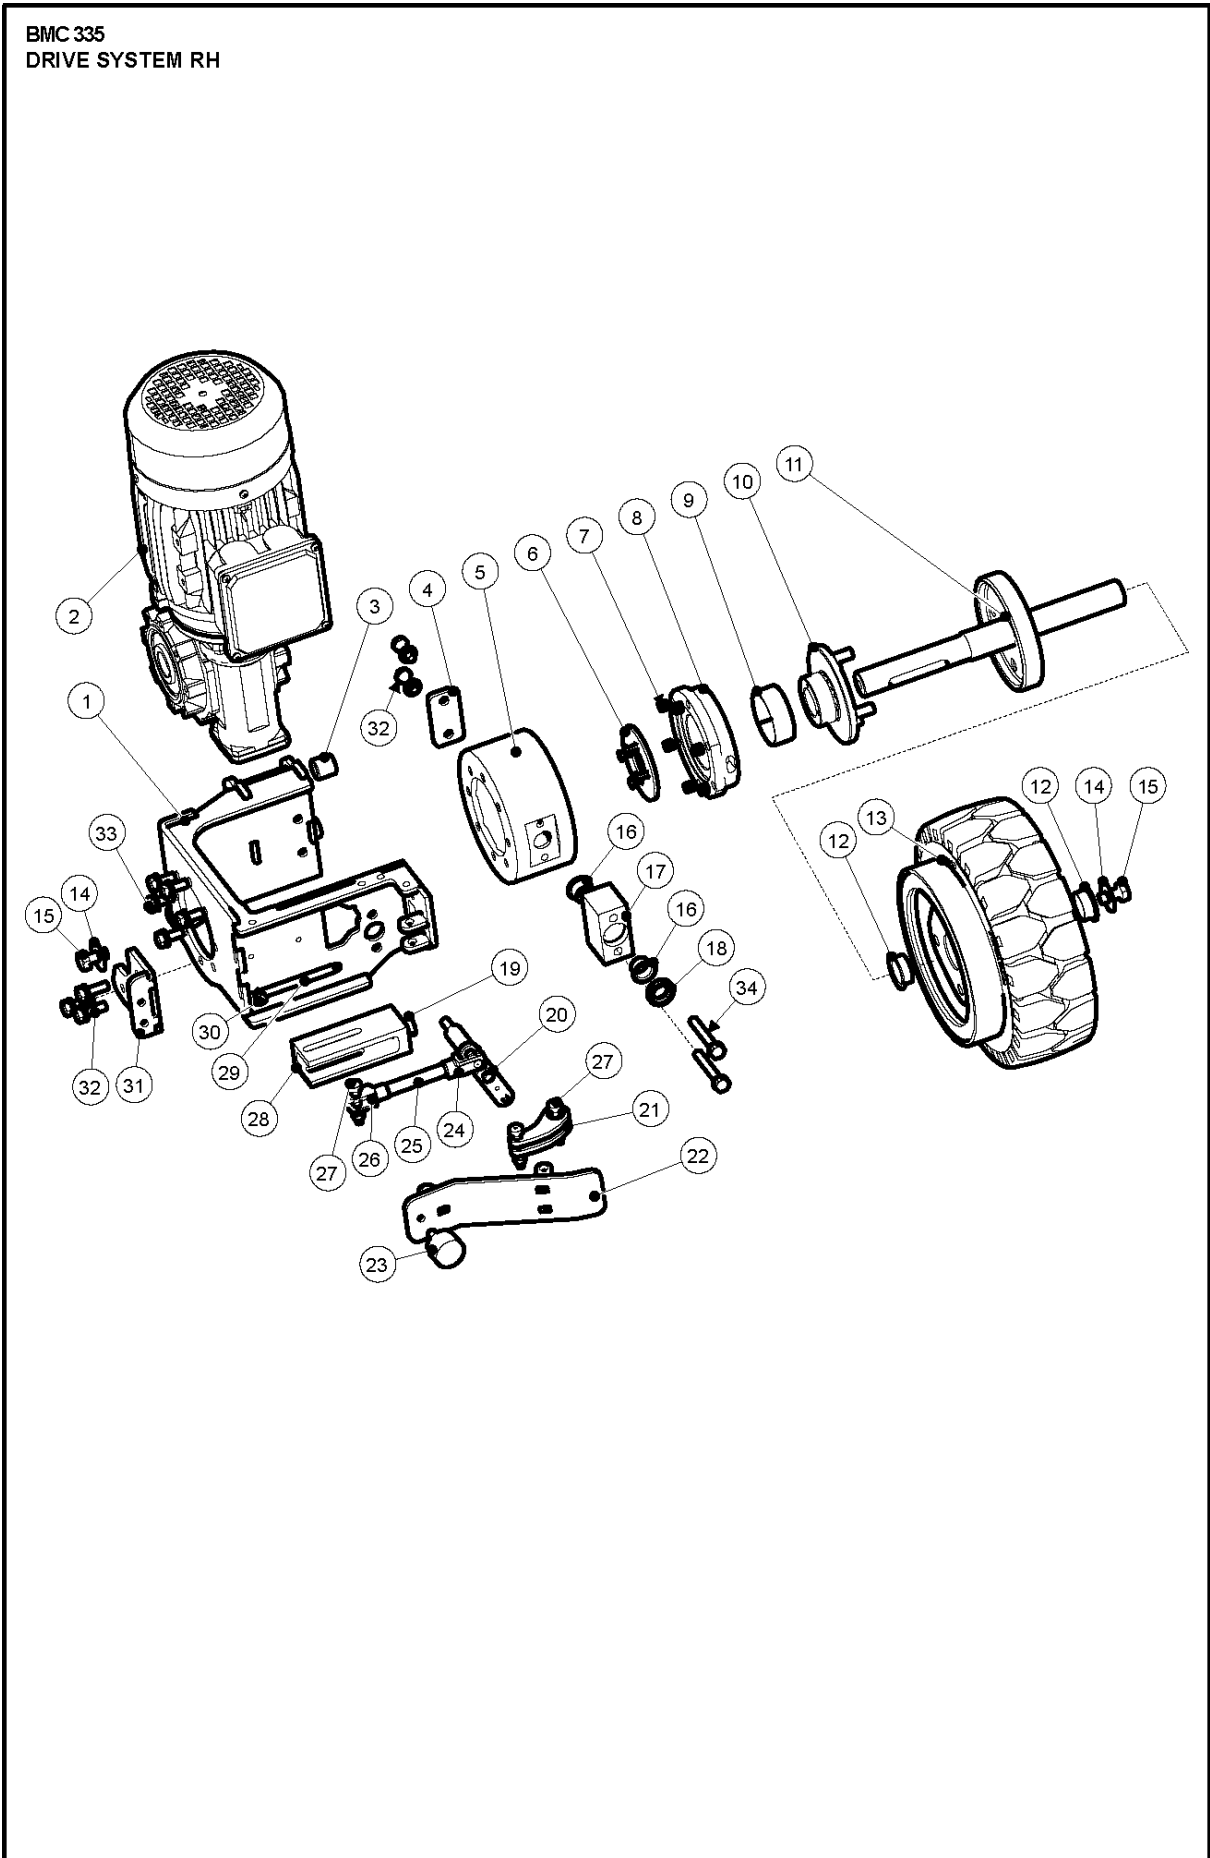

SPARE PARTS LIST

SCARIFIER

BMC 335, 2022-04

**BMC 335
STEERHANDLE, COMPLETE**

STEERING

BMC 335, 2022-04

Ref	Part No	Description	Remark	QTY KIT
1	536546101	TBD	PLATE	1
2	533 82 94-01	POTENTIOMETER	POTENTIOMETER	2
3	534 65 44-01	JOYSTICK	JOYSTICK	2
4	533 99 04-01	BUTTON	BUTTON	2
5	533 74 92-01	STOP	STOP	1
6	536977501	TBD	METER	1
7	900 00 00-02	DUMMY PART	DUMMY PART	1
8	900 00 00-02	DUMMY PART	DUMMY PART	11
9	533 38 74-01	SWITCH	SWITCH	1
10	533 28 91-01	KEY	KEY	1
11	533 81 08-01	CORD	CORD	1
12	534 40 91-01	BOX	BOX	1
13	536977601	TBD	SEAL	1
14	534 41 64-01	COVER	COVER	1
15	535 19 00-01	BAR	BAR	1
16	533 40 76-01	TUBE	TUBE	2
17	533 26 76-01	BUMPER	BUMPER	1
18	900 00 00-02	DUMMY PART	DUMMY PART	4

DRIVE UNIT

BMC 335, 2022-04

Ref	Part No	Description	Remark	QTY KIT
1	534 52 29-01	BRACKET	BRACKET	1
2	534 23 97-01	DRIVE MOTOR	DRIVE MOTOR	1
3	535 36 57-01	SPACER	SPACER	1
4	534 85 59-01	SPACER	SPACER	1
5	535 63 26-01	HOUSING	HOUSING	1
6	535 20 88-01	LOCKING PLATE	LOCKING PLATE	1
7	534 86 91-01	SPRING	SPRING	6
8	534 77 48-01	PLATE	PLATE	1
9	534 75 95-01	BEARING	BEARING	1
10	534 61 97-01	FORK	FORK	1
11	534 52 23-01	AXLE	AXLE	1
12	534 75 86-01	BEARING	BEARING	2
13	534 93 90-01	WHEEL	WHEEL	1
14	900 00 00-02	DUMMY PART	DUMMY PART	2
15	900 00 00-02	DUMMY PART	DUMMY PART	2
16	534 75 93-01	BEARING	BEARING	2
17	535 62 60-01	BLOCK	BLOCK	1
18	534 79 19-01	SEAL	SEAL	1
19	534 75 92-01	BEARING	BEARING	1
20	535 17 39-01	AXLE	AXLE	1
21	535 21 66-01	MOUNTING PLATE	MOUNTING PLATE	1
22	535 22 47-01	PEDAL	PEDAL	1
23	533 26 76-01	BUMPER	BUMPER	1
24	900 00 00-02	DUMMY PART	DUMMY PART	1
25	535 18 01-01	AXLE	AXLE	1
26	900 00 00-02	DUMMY PART	DUMMY PART	1
27	900 00 00-02	DUMMY PART	DUMMY PART	3
28	534 84 72-01	BLOCK	BLOCK	1
29	534 86 82-01	SPRING	SPRING	1
30	900 00 00-02	DUMMY PART	DUMMY PART	2
31	534 87 23-01	BRACKET	BRACKET	1
32	900 00 00-02	DUMMY PART	DUMMY PART	5
33	900 00 00-02	DUMMY PART	DUMMY PART	5
34	900 00 00-02	DUMMY PART	DUMMY PART	2