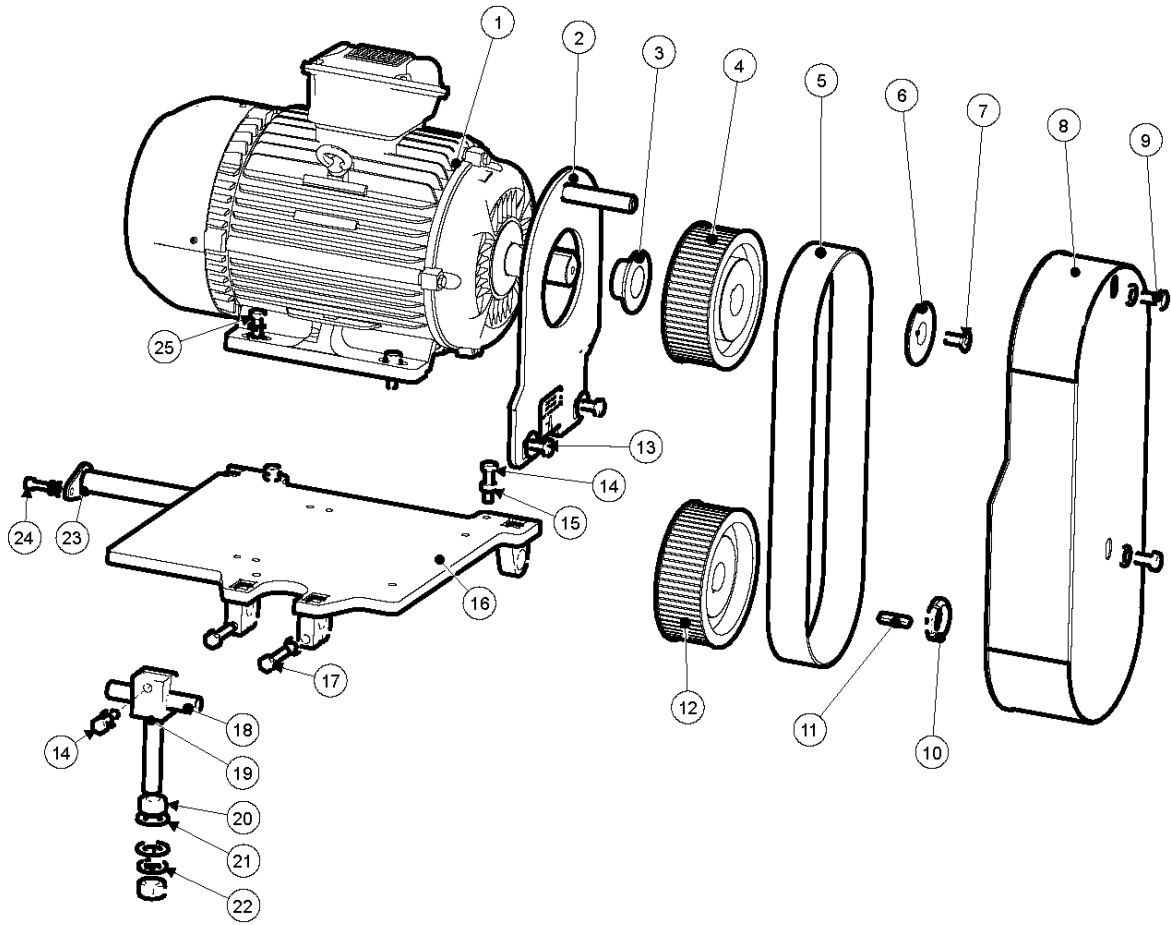

BMC 335
DRUMDRIVE - BMC 335 ELITE - 15kW

DRUM MOTOR

BMC 335, 2022-04

Ref	Part No	Description	Remark	QTY KIT
1	536545601	TBD	MOTOR	1
2	535 21 73-01	MOUNTING PLATE	MOUNTING PLATE	1
3	534 86 35-01	SPACER RING	SPACER RING	1
4	534 63 73-01	PULLEY	PULLEY	1
5	534 31 95-01	BELT	BELT	1
6	534 72 51-01	BUSH	BUSH	1
7	900 00 00-02	DUMMY PART	DUMMY PART	1
8	533 86 73-01	BELT	BELT	1
9	900 00 00-02	DUMMY PART	DUMMY PART	1
10	533 58 73-01	SHAFT	SHAFT	1
11	533 46 01-01	KEY	KEY	1
12	534 63 75-01	PULLEY	PULLEY	1
13	900 00 00-02	DUMMY PART	DUMMY PART	2
14	900 00 00-02	DUMMY PART	DUMMY PART	3
15	900 00 00-02	DUMMY PART	DUMMY PART	2
16	535 21 44-02	PLATE	PLATE	1
17	900 00 00-02	DUMMY PART	DUMMY PART	2
18	535 35 70-01	LOCKING PIN	LOCKING PIN	1
19	534 57 15-01	EYE BOLT	EYE BOLT	1
20	900 00 00-02	DUMMY PART	DUMMY PART	2
21	900 00 00-02	DUMMY PART	DUMMY PART	2
22	900 00 00-02	DUMMY PART	DUMMY PART	1
23	535 21 51-01	AXLE	AXLE	1
24	900 00 00-02	DUMMY PART	DUMMY PART	1
25	900 00 00-02	DUMMY PART	DUMMY PART	4