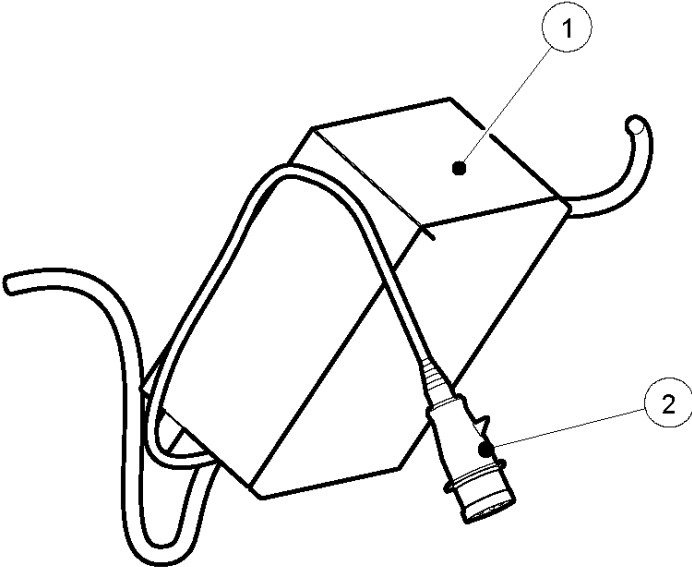

BMC 335
ELECTROBOX

ELECTRIC BOX

BMC 335, 2022-04

Ref	Part No	Description	Remark	QTY KIT
1	534 34 39-01	ELECTRONIC BOX	ELECTRONIC BOX	1
2	900 00 00-02	DUMMY PART	DUMMY PART	1
3	900 00 00-02	DUMMY PART	DUMMY PART	4
4	533 91 51-01	CONTACTOR	CONTACTOR	1
5	534 02 60-01	HOUR METER	HOUR METER	1