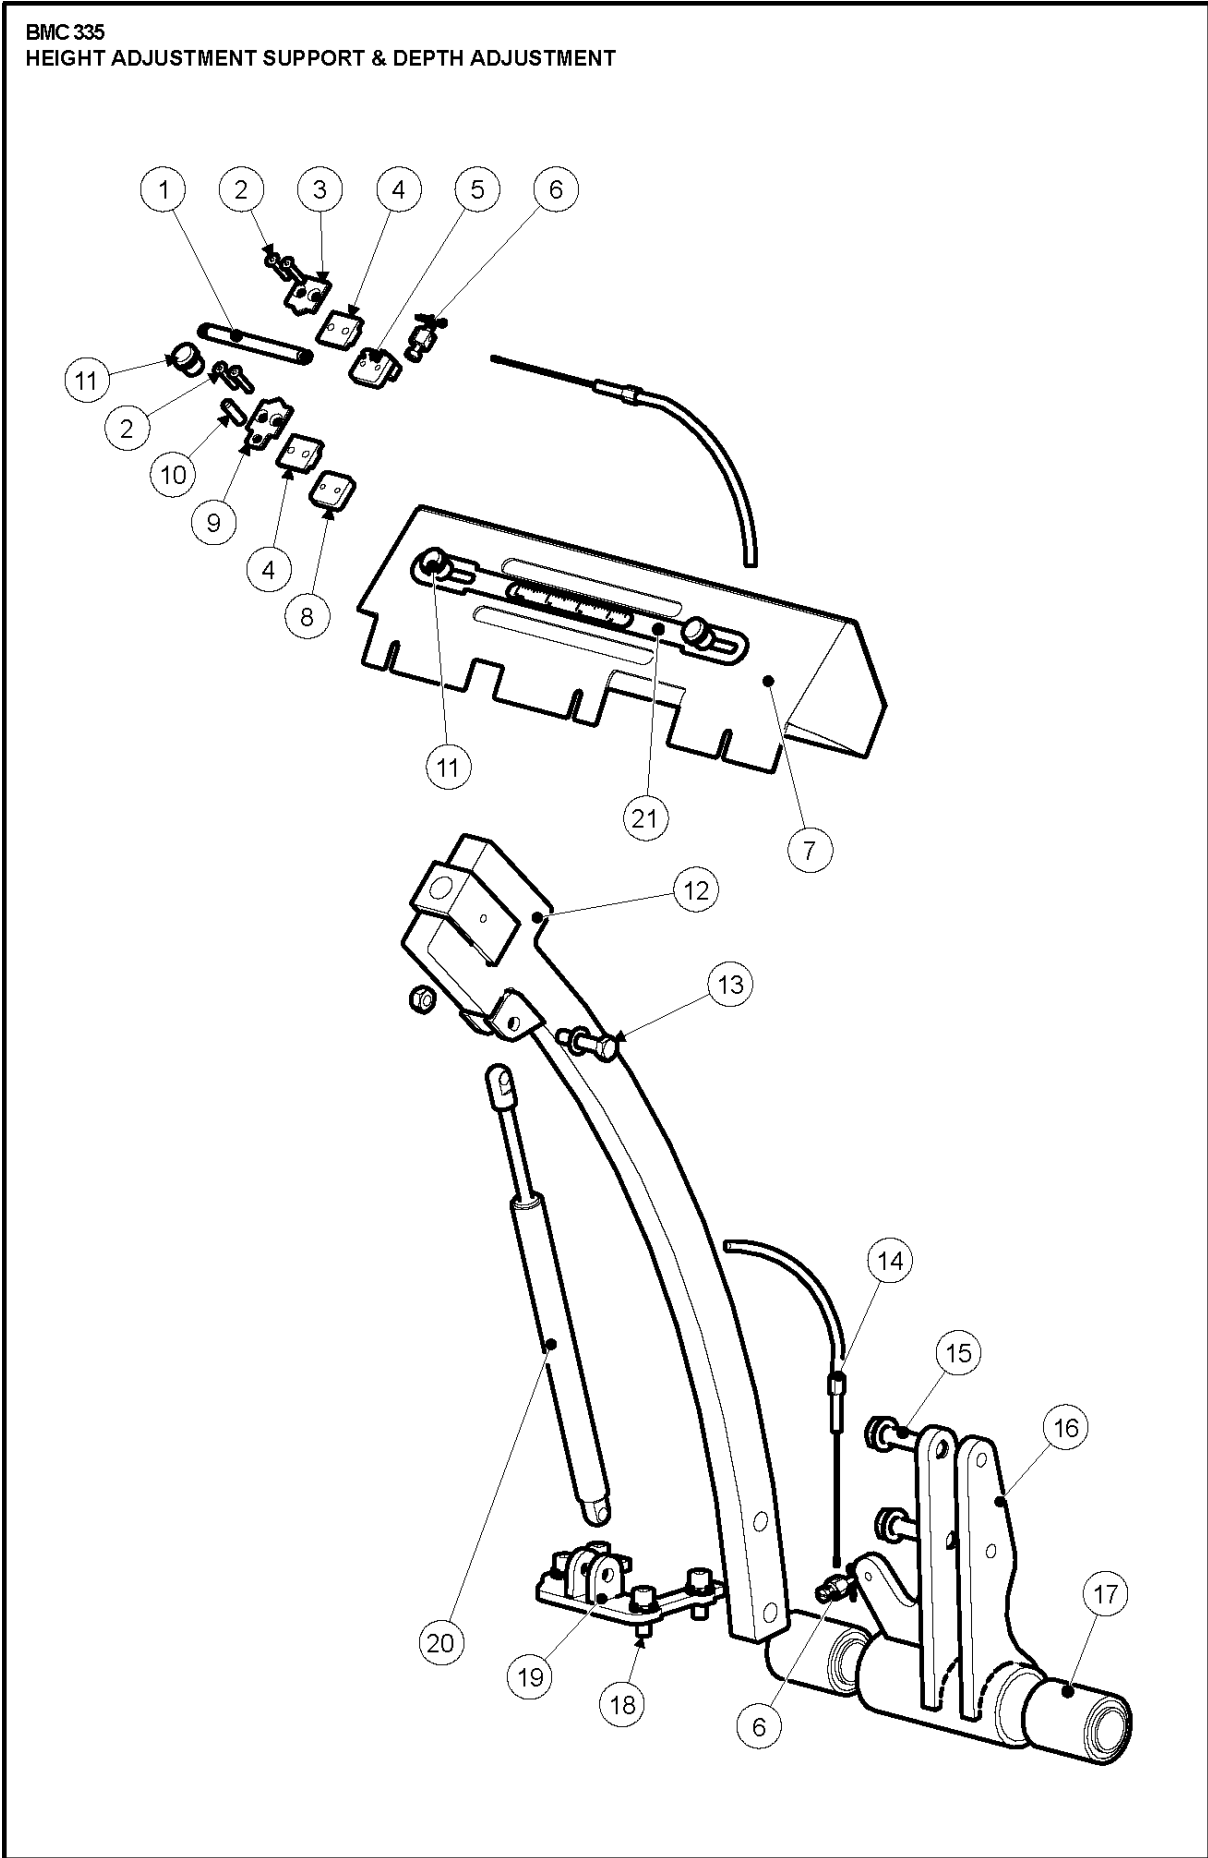

SPARE PARTS LIST

SCARIFIER

BMC 335, 2022-04

**BMC 335
STEERHANDLE, COMPLETE**

STEERING

BMC 335, 2022-04

Ref	Part No	Description	Remark	QTY KIT
1	536546101	TBD	PLATE	1
2	533 82 94-01	POTENTIOMETER	POTENTIOMETER	2
3	534 65 44-01	JOYSTICK	JOYSTICK	2
4	533 99 04-01	BUTTON	BUTTON	2
5	533 74 92-01	STOP	STOP	1
6	536977501	TBD	METER	1
7	900 00 00-02	DUMMY PART	DUMMY PART	1
8	900 00 00-02	DUMMY PART	DUMMY PART	11
9	533 38 74-01	SWITCH	SWITCH	1
10	533 28 91-01	KEY	KEY	1
11	533 81 08-01	CORD	CORD	1
12	534 40 91-01	BOX	BOX	1
13	536977601	TBD	SEAL	1
14	534 41 64-01	COVER	COVER	1
15	535 19 00-01	BAR	BAR	1
16	533 40 76-01	TUBE	TUBE	2
17	533 26 76-01	BUMPER	BUMPER	1
18	900 00 00-02	DUMMY PART	DUMMY PART	4

HEIGHT ADJUSTMENT

BMC 335, 2022-04

Ref	Part No	Description	Remark	QTY KIT
1	900 00 00-02	DUMMY PART	DUMMY PART	1
2	535 35 25-01	WHEEL	WHEEL	1
3	534 85 83-01	SPINDLE	SPINDLE	1
4	534 61 99-01	ADJUSTER	ADJUSTER	1
5	534 39 15-01	CLAMP	CLAMP	1
6	900 00 00-02	DUMMY PART	DUMMY PART	2
7	534 75 89-01	BEARING	BEARING	1
8	534 84 70-01	BLOCK	BLOCK	1
9	900 00 00-02	DUMMY PART	DUMMY PART	2
10	534 61 51-01	SCREW	SCREW	2
11	900 00 00-02	DUMMY PART	DUMMY PART	1
12	900 00 00-02	DUMMY PART	DUMMY PART	1
13	534 75 88-01	BEARING	BEARING	1
14	534 84 69-01	BLOCK	BLOCK	1
15	900 00 00-02	DUMMY PART	DUMMY PART	2
16	900 00 00-02	DUMMY PART	DUMMY PART	2
17	900 00 00-02	DUMMY PART	DUMMY PART	1
18	900 00 00-02	DUMMY PART	DUMMY PART	4
19	900 00 00-02	DUMMY PART	DUMMY PART	2
20	531 46 95-01	BUSHING	BUSHING	4
21	535 63 40-01	ELBOW	ELBOW	1
22	536981301	TBD	LEVER	1
23	535 21 74-01	MOUNTING PLATE	MOUNTING PLATE	1
24	531 48 45-01	BEARING	BEARING	2
25	535 21 81-01	MOUNTING PLATE	MOUNTING PLATE	1
26	535 19 29-02	HANDLE	HANDLE	1
27	533 89 75-01	BUSHING	BUSHING	1
28	533 27 17-01	LOCKING PIN	LOCKING PIN	1
29	900 00 00-02	DUMMY PART	DUMMY PART	1
30	533 91 63-01	HANDLE GRIP	HANDLE GRIP	1