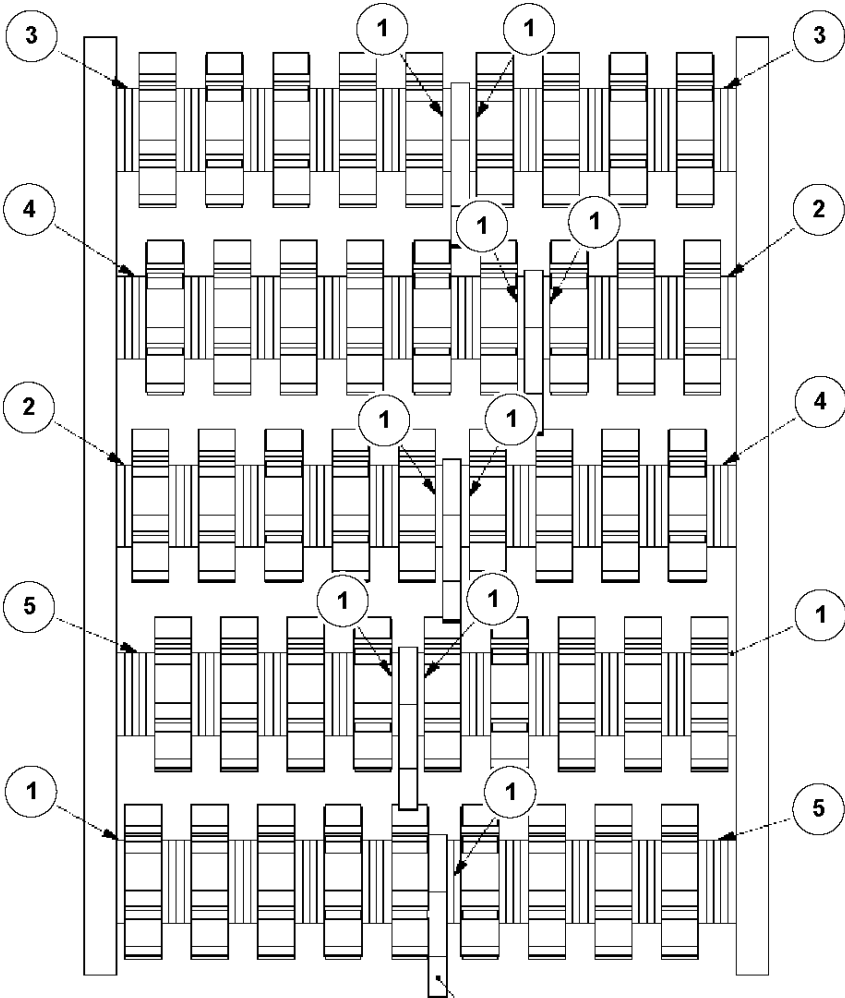

BMP 335
ASSEMBLY PLAN - MPD335-522L29S

4 spacer rings between cutters

Supporting bush for drum
MP07201

Ref	Part No	Description	Remark	QTY KIT
1	533 87 36-01	DRUM	DRUM	1
2	534 53 79-01	SHAFT	SHAFT	5
3	534 70 65-01	CUTTER	CUTTER	45
4	534 85 65-01	SPACER RING	SPACER RING	180
5	534 87 72-01	PLATE	PLATE	5