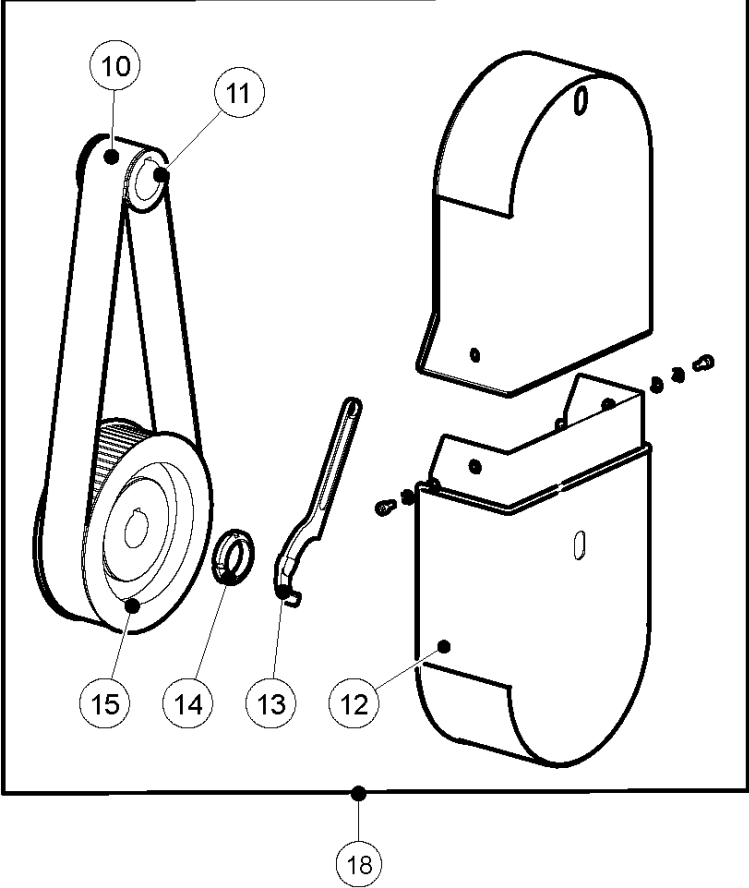

BMC 335
REBUILD KIT - BMC TO BMP

PULLEYS & BELTS

BMC 335, 2022-04

Ref	Part No	Description	Remark	QTY KIT
1	534 31 94-01	BELT	BELT	1
2	534 63 76-01	PULLEY	PULLEY	1
10	534 63 67-01	BELT	BELT	1
11	534 63 76-01	PULLEY	PULLEY	1
12	534 32 04-01	BELT COVER	BELT COVER	1
13	534 62 65-01	HOOK	HOOK	1
14	533 58 73-01	SHAFT	SHAFT	1
15	534 63 72-01	PULLEY	PULLEY	1
16	534 43 15-01	DRUM	DRUM	1
17	900 00 00-02	DUMMY PART	DUMMY PART	1
18	534 24 92-01	SERVICE KIT	SERVICE KIT	1