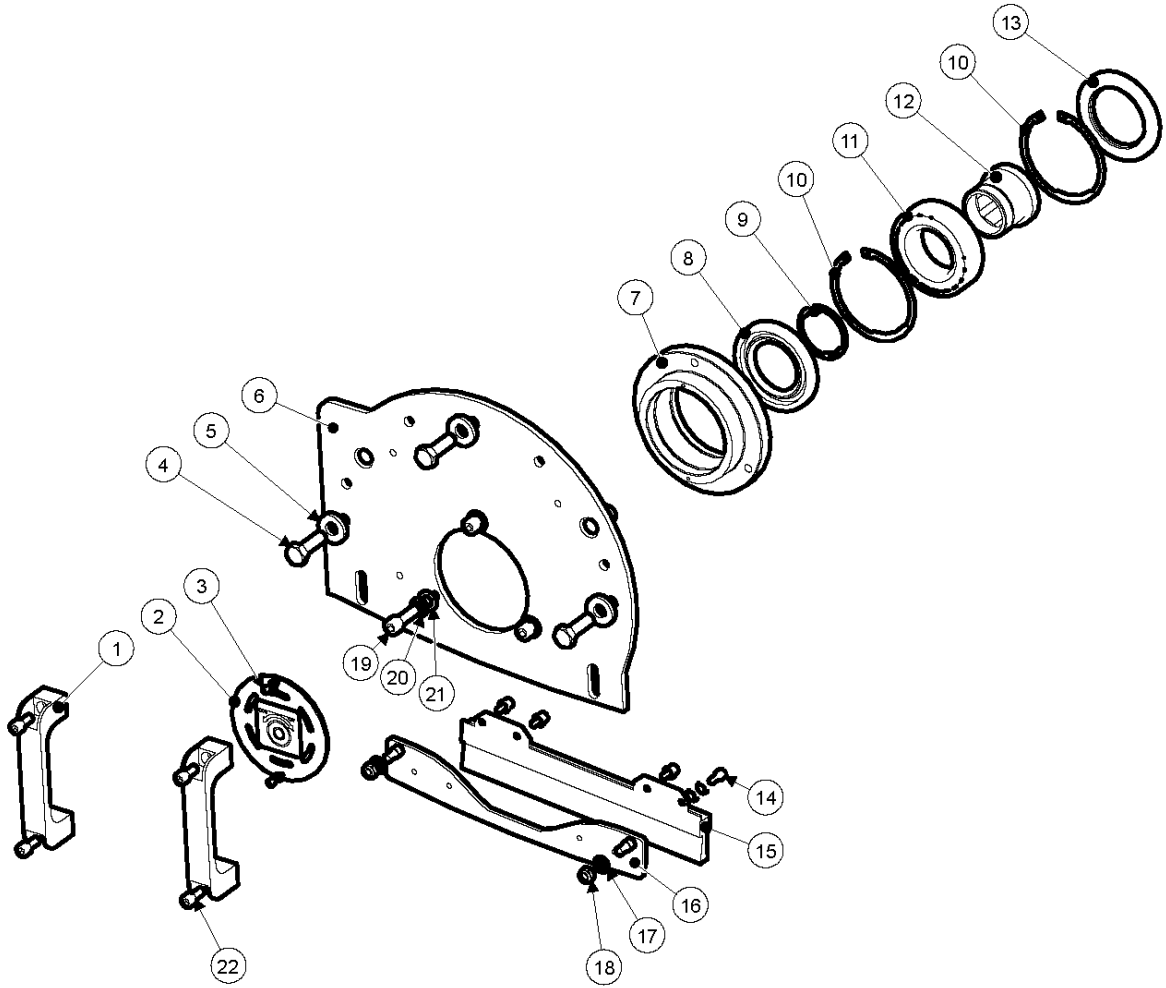

BMC 335
SIDE PLATE & BEARING UNIT

SIDE COVER

BMC 335, 2022-04

Ref	Part No	Description	Remark	QTY KIT
1	534 61 68-01	HANDLE	HANDLE	2
2	535 15 71-01	COVER	COVER	1
3	900 00 00-02	DUMMY PART	DUMMY PART	2
4	900 00 00-02	DUMMY PART	DUMMY PART	3
5	533 83 69-01	WASHER	WASHER	3
6	535 21 22-01	PLATE	PLATE	1
7	534 31 57-01	BEARING HOUSING	BEARING HOUSING	1
8	533 25 58-01	SEAL	SEAL	1
9	900 00 00-02	DUMMY PART	DUMMY PART	1
10	900 00 00-02	DUMMY PART	DUMMY PART	2
11	533 61 13-01	BEARING	BEARING	1
12	533 48 50-01	SUPPORT	SUPPORT	1
13	533 74 09-01	SEAL	SEAL	1
14	900 00 00-02	DUMMY PART	DUMMY PART	4
15	534 83 94-01	BRUSH	BRUSH	1
16	534 82 45-01	GASKET	GASKET	1
17	900 00 00-02	DUMMY PART	DUMMY PART	2
18	900 00 00-02	DUMMY PART	DUMMY PART	2
19	900 00 00-02	DUMMY PART	DUMMY PART	3
20	900 00 00-02	DUMMY PART	DUMMY PART	3
21	900 00 00-02	DUMMY PART	DUMMY PART	3
22	900 00 00-02	DUMMY PART	DUMMY PART	4
23	534 80 78-01	BEARING UNIT	BEARING UNIT	1