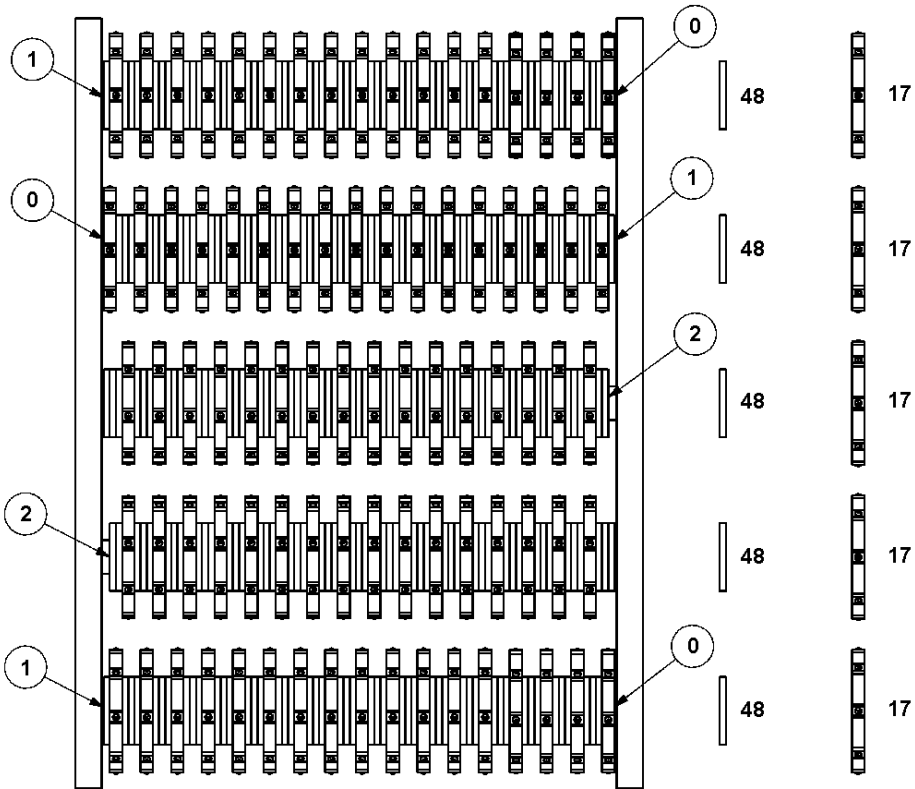

BMP 335
ASSEMBLY PLAN - MPD335-522L4S

3 spacer rings between cutters

Total: 244

83

MPL30

MPL24

Ref	Part No	Description	Remark	QTY KIT
1	533 87 36-01	DRUM	DRUM	1
2	534 53 79-01	SHAFT	SHAFT	5
3	534 42 06-01	CUTTER	CUTTER	83
4	534 85 65-01	SPACER RING	SPACER RING	244