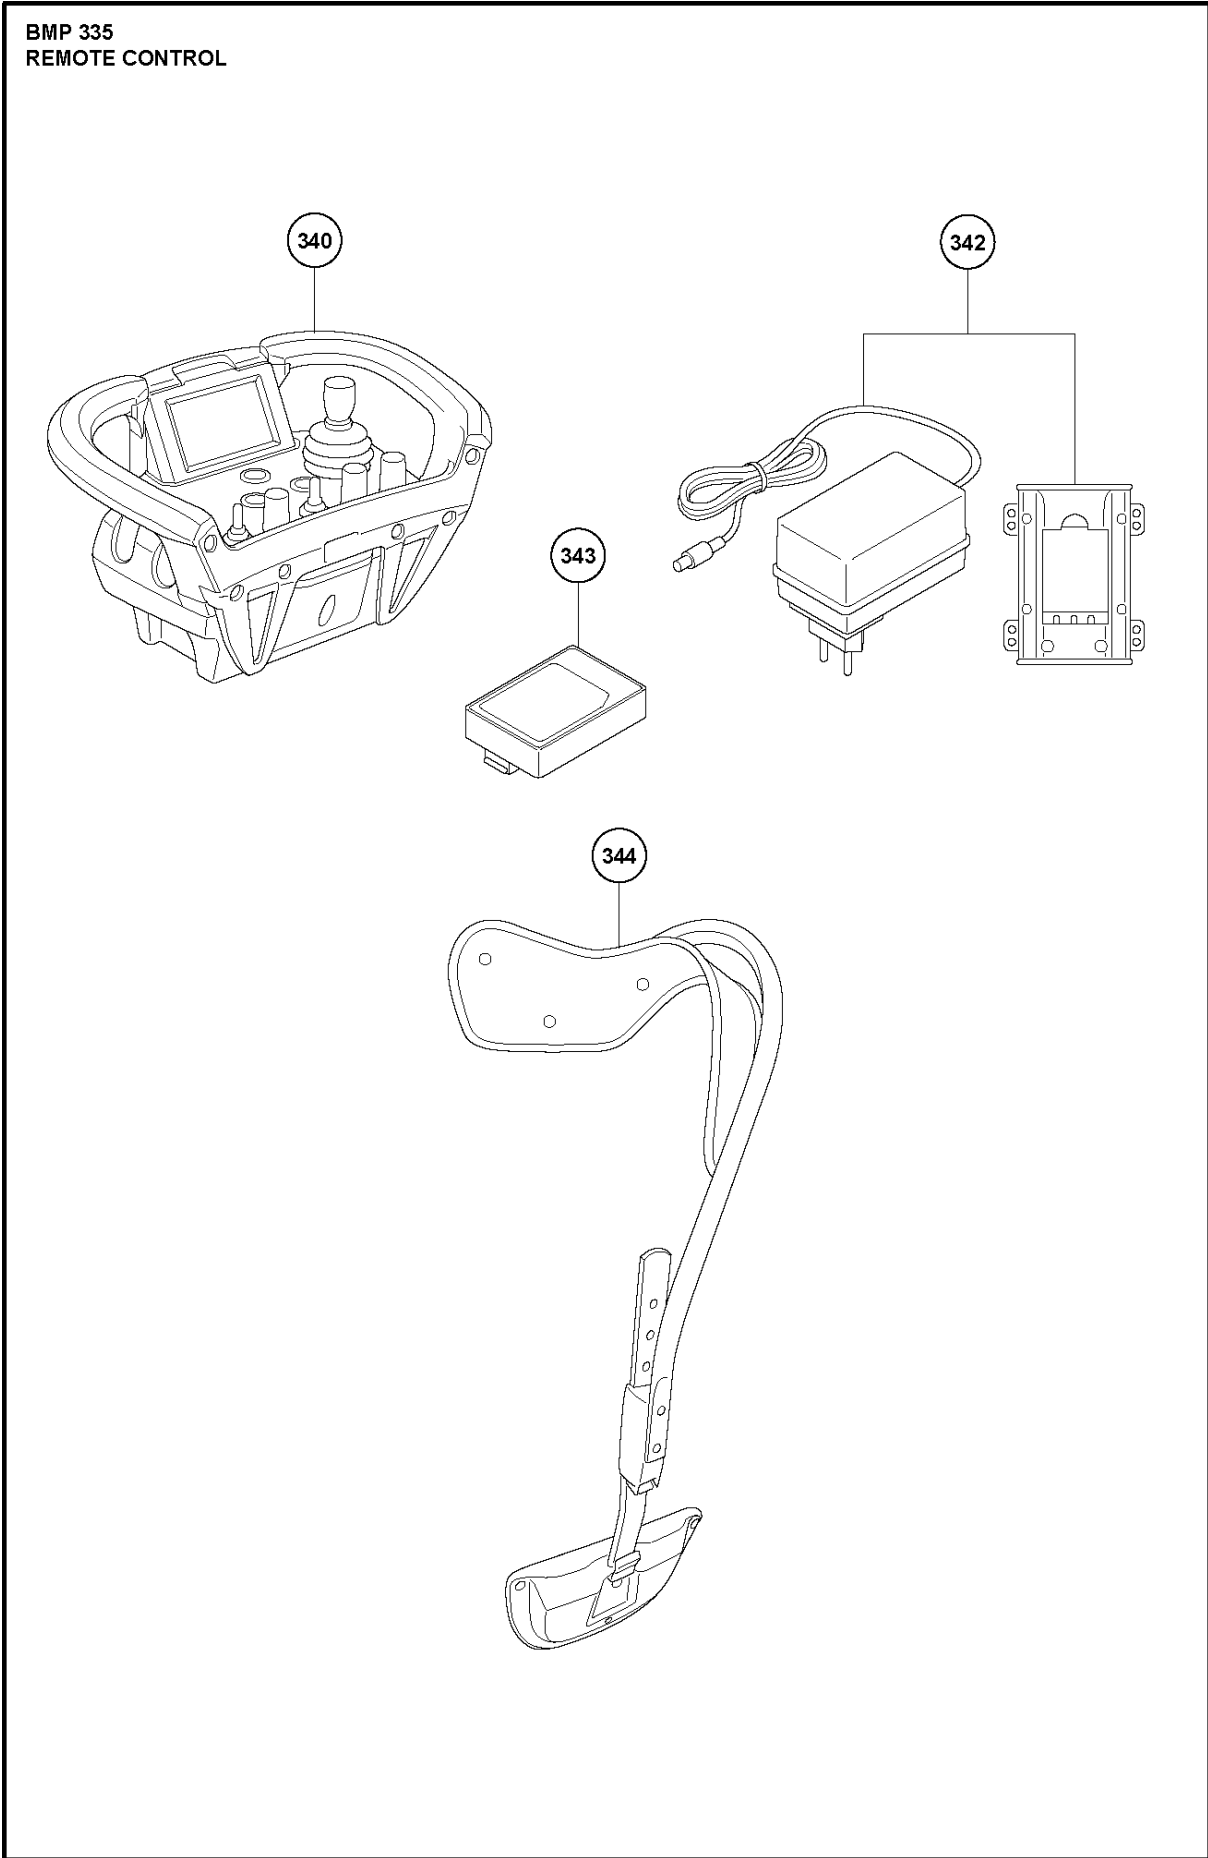

Ref	Part No	Description	Remark	QTY KIT
340	536981501	TBD	REMOTE CONTROL	1
341	536981601	TBD	UNIT	1
342	900 00 00-02	DUMMY PART	DUMMY PART	1
342	533 57 24-01	CHARGER	CHARGER	1
343	533 68 65-01	BATTERY	BATTERY	1
344	533 82 42-01	CARRIER	CARRIER	1