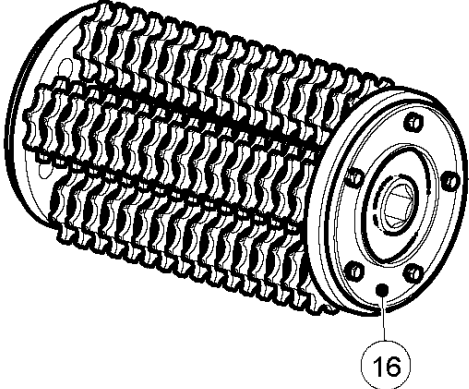

BMC 335
REBUILD KIT - BMC TO BMP

PULLEYS & BELTS

BMC 335, 2022-04

Ref	Part No	Description	Remark	QTY KIT
1	534 31 94-01	BELT	BELT	1
2	534 63 76-01	PULLEY	PULLEY	1
10	534 63 67-01	BELT	BELT	1
11	534 63 76-01	PULLEY	PULLEY	1
12	534 32 04-01	BELT COVER	BELT COVER	1
13	534 62 65-01	HOOK	HOOK	1
14	533 58 73-01	SHAFT	SHAFT	1
15	534 63 72-01	PULLEY	PULLEY	1
16	534 43 15-01	DRUM	DRUM	1
17	900 00 00-02	DUMMY PART	DUMMY PART	1
18	534 24 92-01	SERVICE KIT	SERVICE KIT	1