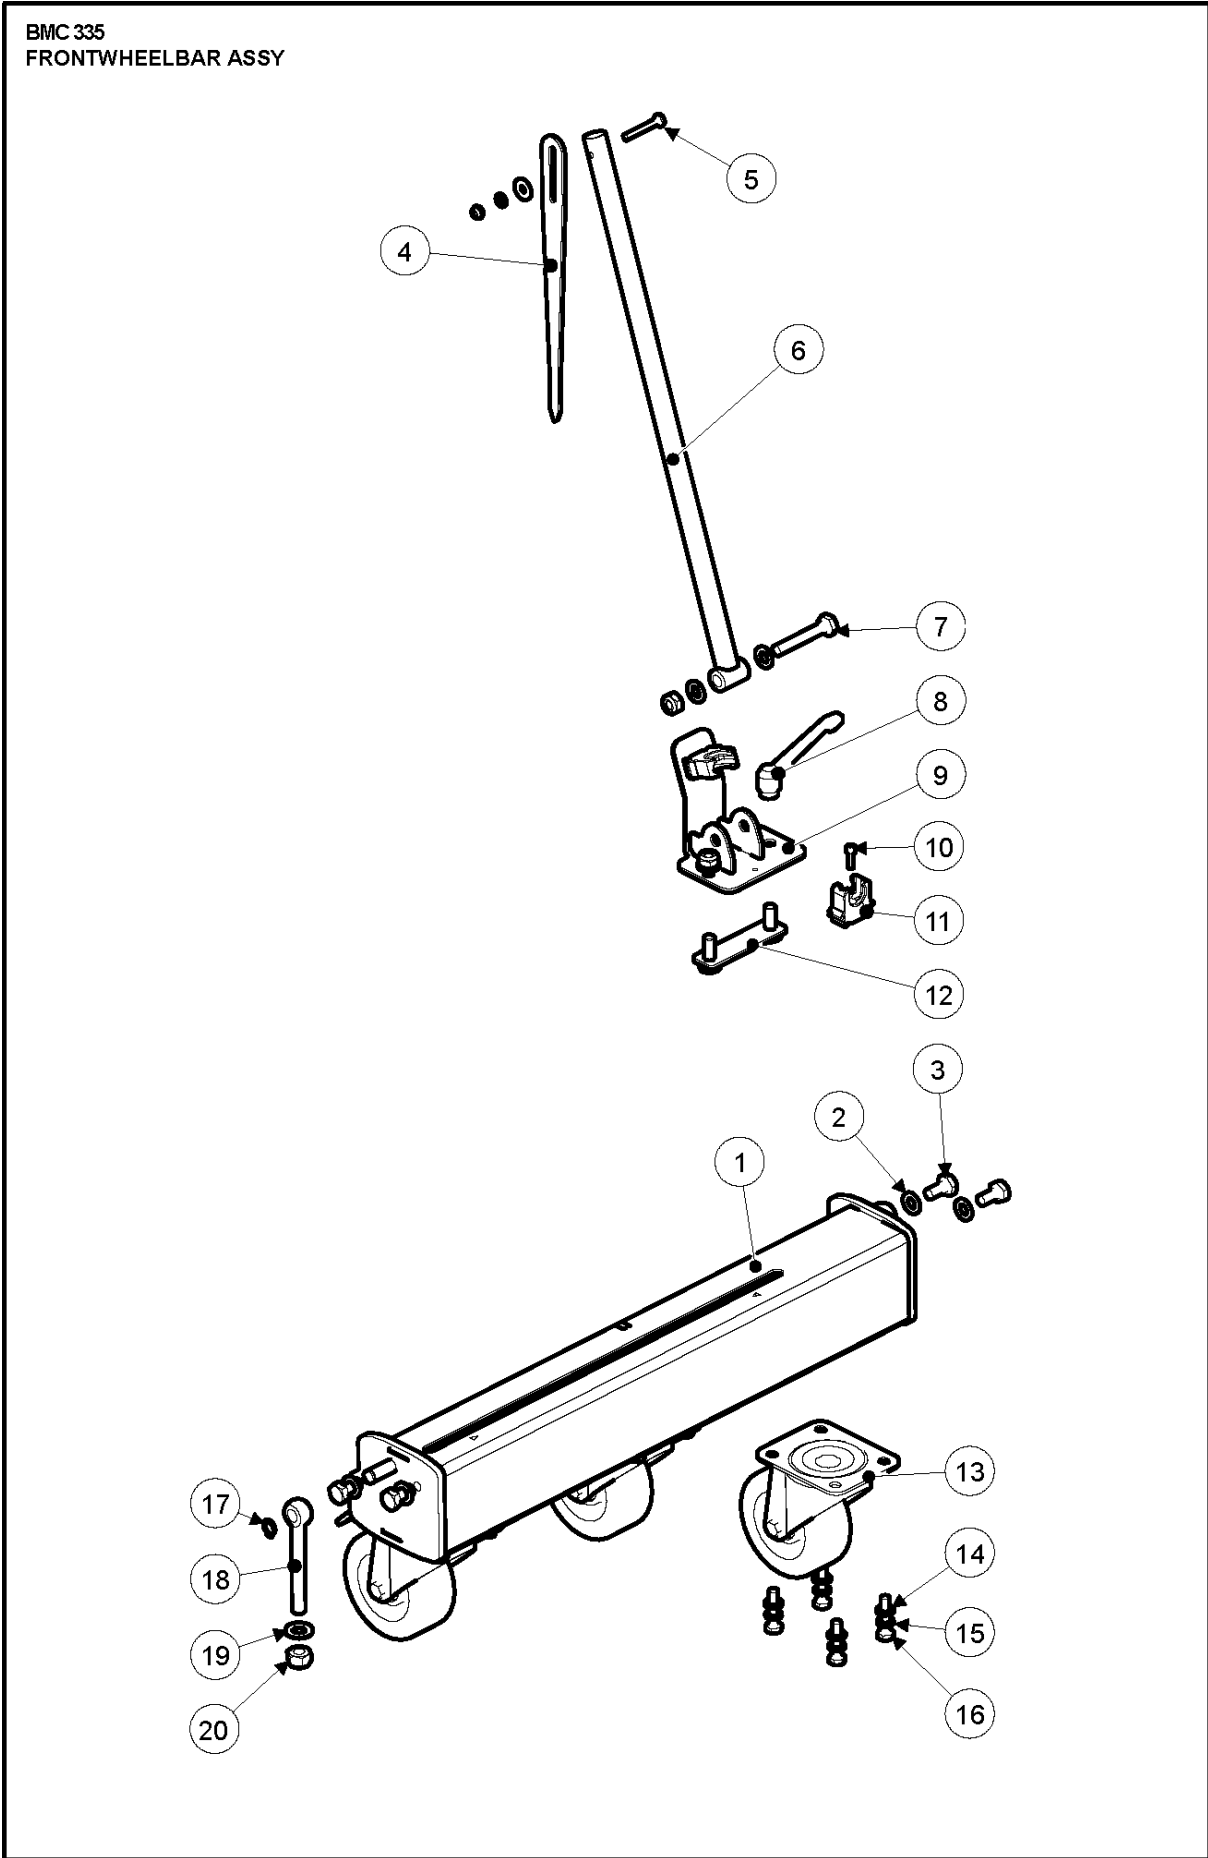

WHEEL ASSY

BMC 335, 2022-04

Ref	Part No	Description	Remark	QTY KIT
1	535 18 38-01	BRACKET	BRACKET	1
2	900 00 00-02	DUMMY PART	DUMMY PART	7
3	900 00 00-02	DUMMY PART	DUMMY PART	4
4	534 51 31-01	INDICATOR	INDICATOR	1
5	900 00 00-02	DUMMY PART	DUMMY PART	1
6	534 51 33-01	PIPE	PIPE	1
7	900 00 00-02	DUMMY PART	DUMMY PART	1
8	533 51 21-01	CLAMP	CLAMP	1
9	534 51 32-01	INDICATOR	INDICATOR	1
10	900 00 00-02	DUMMY PART	DUMMY PART	2
11	534 39 08-01	CLAMP	CLAMP	2
12	534 34 16-01	BLOCK	BLOCK	1
13	534 38 54-01	WHEEL	WHEEL	3
14	900 00 00-02	DUMMY PART	DUMMY PART	12
15	900 00 00-02	DUMMY PART	DUMMY PART	12
16	900 00 00-02	DUMMY PART	DUMMY PART	12
17	533 72 29-01	RETAINER RING	RETAINER RING	2
18	535 64 13-01	BOLT	BOLT	2
19	900 00 00-02	DUMMY PART	DUMMY PART	2
20	900 00 00-02	DUMMY PART	DUMMY PART	2