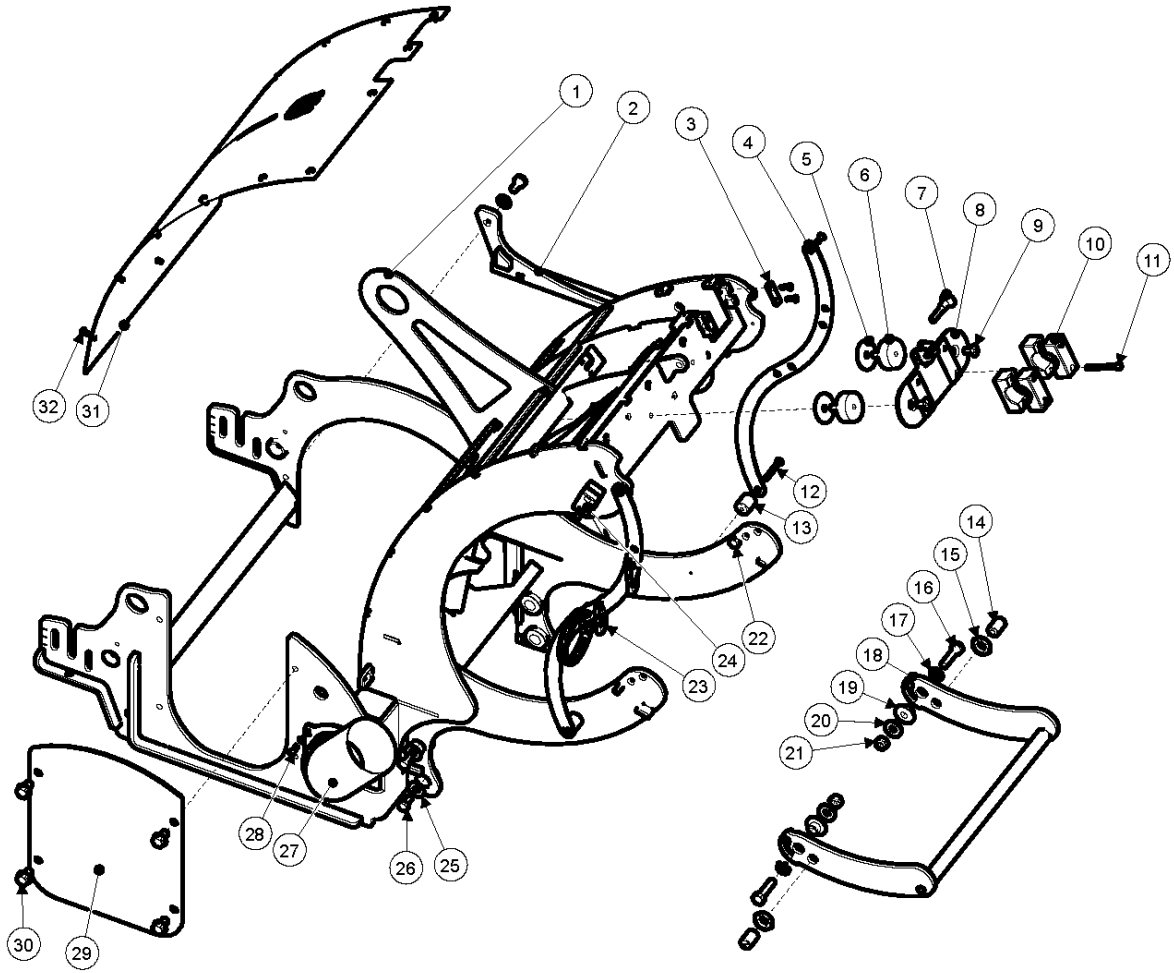

BMC 335
FRAME - 335 - MKII

Ref	Part No	Description	Remark	QTY KIT
1	535 18 19-02	FRAME	FRAME	1
2	535 25 11-01	SUPPORT	SUPPORT	1
3	535 19 27-01	AXLE	AXLE	2
4	535 24 14-01	BAR	BAR	2
5	900 00 00-02	DUMMY PART	DUMMY PART	2
6	533 84 82-01	ABSORBER	ABSORBER	2
7	533 25 64-01	PIN	PIN	1
8	535 25 80-01	CLAMP	CLAMP	1
9	900 00 00-02	DUMMY PART	DUMMY PART	2
10	533 76 77-01	PIPE CLAMP	PIPE CLAMP	2
11	900 00 00-02	DUMMY PART	DUMMY PART	4
12	900 00 00-02	DUMMY PART	DUMMY PART	2
13	535 24 50-01	BUSH	BUSH	2
14	533 27 84-01	SPRING	SPRING	2
15	900 00 00-02	DUMMY PART	DUMMY PART	2
16	900 00 00-02	DUMMY PART	DUMMY PART	2
17	900 00 00-02	DUMMY PART	DUMMY PART	12
18	535 25 48-01	SUPPORT	SUPPORT	1
19	533 25 06-01	BUSHING	BUSHING	2
20	533 83 69-01	WASHER	WASHER	2
21	900 00 00-02	DUMMY PART	DUMMY PART	2
22	900 00 00-02	DUMMY PART	DUMMY PART	2
23	533 21 40-01	HOOK	HOOK	3
24	534 75 74-01	PIPE CLAMP	PIPE CLAMP	1
25	534 67 73-01	WASHER	WASHER	2
26	900 00 00-02	DUMMY PART	DUMMY PART	4
27	534 87 49-01	HOSE	HOSE	1
28	900 00 00-02	DUMMY PART	DUMMY PART	2
29	535 15 70-02	COVER	COVER	1
30	900 00 00-02	DUMMY PART	DUMMY PART	4
31	535 18 55-01	PLATE	PLATE	1
32	900 00 00-02	DUMMY PART	DUMMY PART	16