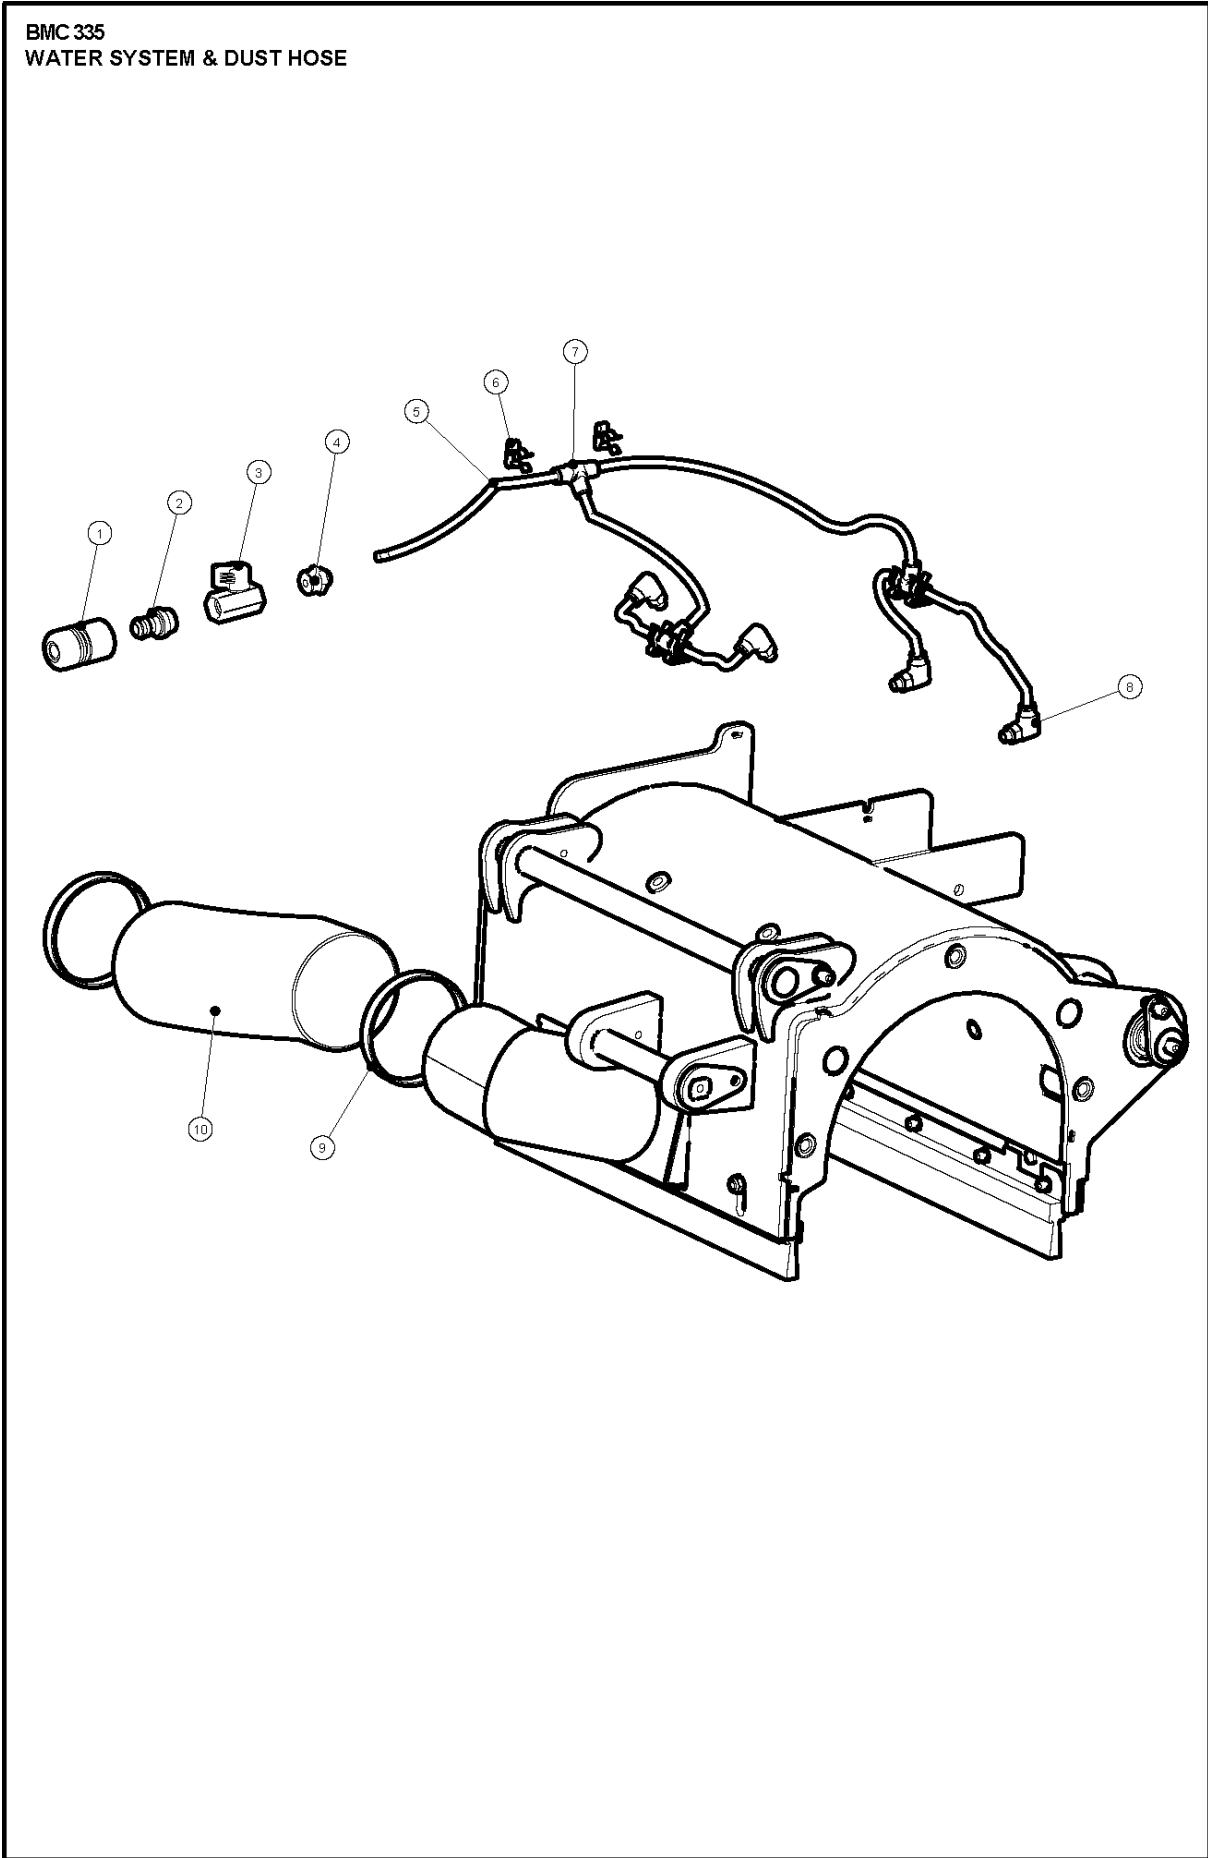

WATER SYSTEM

BMC 335, 2022-04

Ref	Part No	Description	Remark	QTY KIT
1	533 23 84-01	COUPLING	COUPLING	1
2	533 27 81-01	HOSE	HOSE	1
3	533 25 23-01	VALVE	VALVE	1
4	533 50 07-01	COUPLING	COUPLING	1
5	533 25 95-01	HOSE	HOSE	7
6	533 19 95-01	PIPE CLAMP	PIPE CLAMP	6
7	533 37 54-01	COUPLING	COUPLING	3
8	533 26 67-01	COUPLING	COUPLING	4
9	534 62 90-01	HOSE CLAMP	HOSE CLAMP	2
10	534 78 41-01	HOSE	HOSE	1