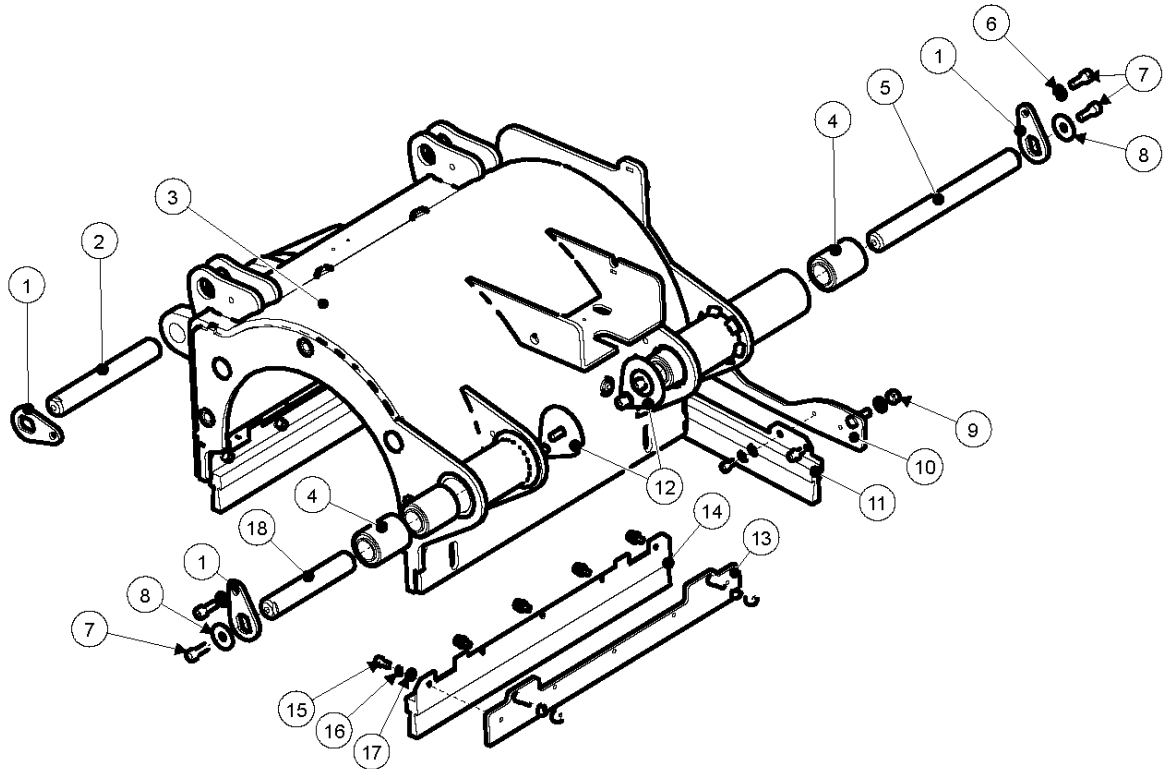

BMC 335
SIDE PLATE & BEARING UNIT

SIDE COVER

BMC 335, 2022-04

Ref	Part No	Description	Remark	QTY KIT
1	534 61 68-01	HANDLE	HANDLE	2
2	535 15 71-01	COVER	COVER	1
3	900 00 00-02	DUMMY PART	DUMMY PART	2
4	900 00 00-02	DUMMY PART	DUMMY PART	3
5	533 83 69-01	WASHER	WASHER	3
6	535 21 22-01	PLATE	PLATE	1
7	534 31 57-01	BEARING HOUSING	BEARING HOUSING	1
8	533 25 58-01	SEAL	SEAL	1
9	900 00 00-02	DUMMY PART	DUMMY PART	1
10	900 00 00-02	DUMMY PART	DUMMY PART	2
11	533 61 13-01	BEARING	BEARING	1
12	533 48 50-01	SUPPORT	SUPPORT	1
13	533 74 09-01	SEAL	SEAL	1
14	900 00 00-02	DUMMY PART	DUMMY PART	4
15	534 83 94-01	BRUSH	BRUSH	1
16	534 82 45-01	GASKET	GASKET	1
17	900 00 00-02	DUMMY PART	DUMMY PART	2
18	900 00 00-02	DUMMY PART	DUMMY PART	2
19	900 00 00-02	DUMMY PART	DUMMY PART	3
20	900 00 00-02	DUMMY PART	DUMMY PART	3
21	900 00 00-02	DUMMY PART	DUMMY PART	3
22	900 00 00-02	DUMMY PART	DUMMY PART	4
23	534 80 78-01	BEARING UNIT	BEARING UNIT	1

BMC 335
DRUMHOUSING - 335 - MKII

DRUM

BMC 335, 2022-04

Ref	Part No	Description	Remark	QTY KIT
1	535 15 91-01	PLATE	PLATE	4
2	535 21 63-01	PIN	PIN	1
3	535 16 82-02	HOUSING	HOUSING	1
4	534 90 65-01	BUSH	BUSH	4
5	535 35 97-01	AXLE	AXLE	1
6	900 00 00-02	DUMMY PART	DUMMY PART	8
7	900 00 00-02	DUMMY PART	DUMMY PART	8
8	900 00 00-02	DUMMY PART	DUMMY PART	4
9	900 00 00-02	DUMMY PART	DUMMY PART	6
10	534 82 45-01	GASKET	GASKET	2
11	534 83 94-01	BRUSH	BRUSH	1
12	535 15 90-01	PLATE	PLATE	2
13	534 82 37-01	SEAL	SEAL	2
14	534 83 92-01	BRUSH	BRUSH	2
15	900 00 00-02	DUMMY PART	DUMMY PART	14
16	900 00 00-02	DUMMY PART	DUMMY PART	14
17	900 00 00-02	DUMMY PART	DUMMY PART	14
18	535 35 98-01	PIN	PIN	1
19	534 78 41-01	HOSE	HOSE	1
20	534 62 90-01	HOSE CLAMP	HOSE CLAMP	2