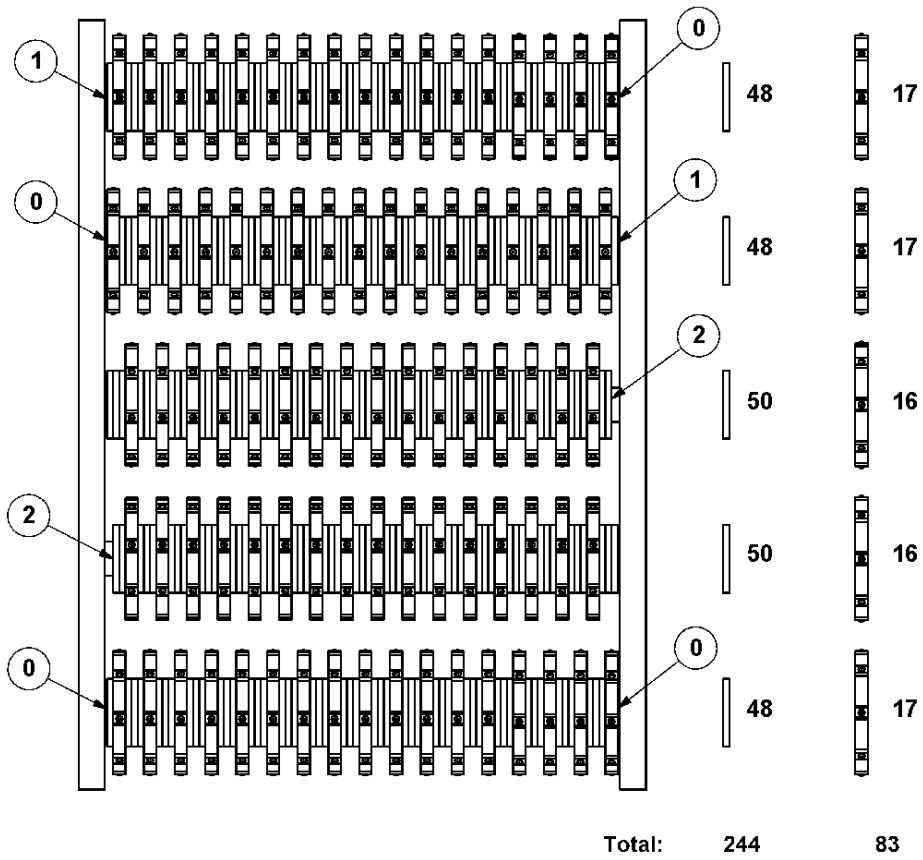

BMP 335
ASSEMBLY PLAN - MPD335-522L120S

3 spacer rings between cutters

Ref	Part No	Description	Remark	QTY KIT
1	533 87 36-01	DRUM	DRUM	1
2	534 53 79-01	SHAFT	SHAFT	5
3	533 12 53-01	TOOL	TOOL	83
4	534 85 65-01	SPACER RING	SPACER RING	244