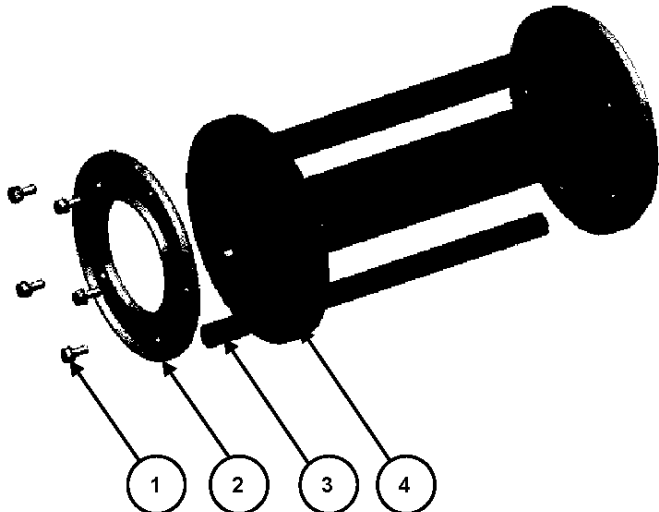

BMP 335
SCARIFY DRUMS

Ref	Part No	Description	Remark	QTY KIT
1	900 00 00-02	DUMMY PART	DUMMY PART	1
2	534 80 64-01	PLATE	PLATE	1
3	534 53 79-01	SHAFT	SHAFT	1
4	533 87 33-01	DRUM	DRUM	1
5	533 87 36-01	DRUM	DRUM	1