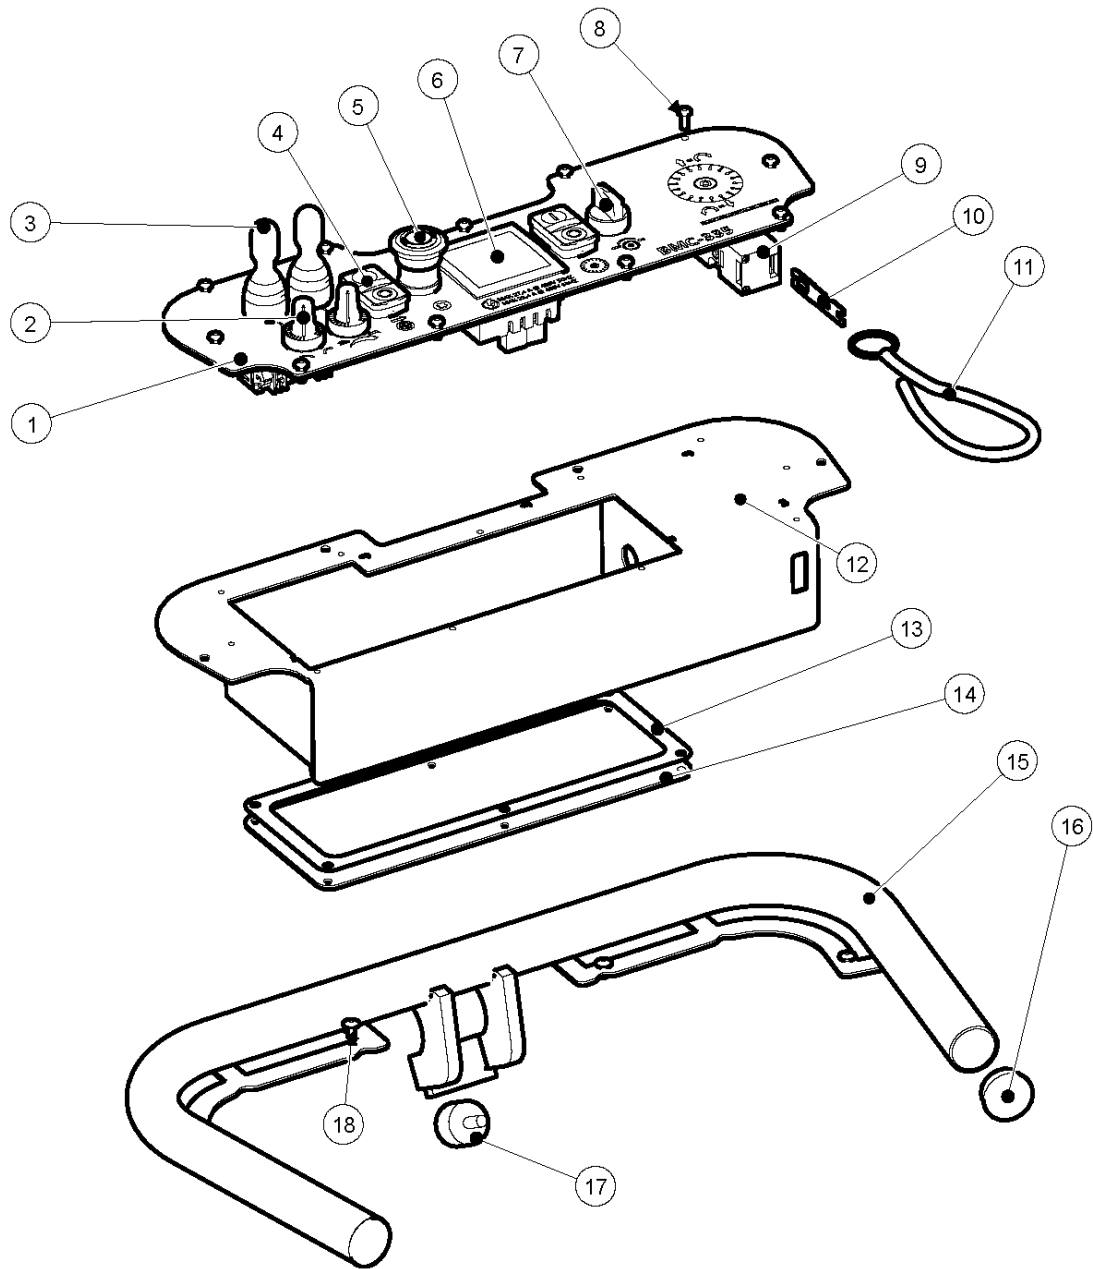

SPARE PARTS LIST

SCARIFIER

BMC 335, 2022-04

**BMC 335
STEERHANDLE, COMPLETE**

STEERING

BMC 335, 2022-04

Ref	Part No	Description	Remark	QTY KIT
1	536546101	TBD	PLATE	1
2	533 82 94-01	POTENTIOMETER	POTENTIOMETER	2
3	534 65 44-01	JOYSTICK	JOYSTICK	2
4	533 99 04-01	BUTTON	BUTTON	2
5	533 74 92-01	STOP	STOP	1
6	536977501	TBD	METER	1
7	900 00 00-02	DUMMY PART	DUMMY PART	1
8	900 00 00-02	DUMMY PART	DUMMY PART	11
9	533 38 74-01	SWITCH	SWITCH	1
10	533 28 91-01	KEY	KEY	1
11	533 81 08-01	CORD	CORD	1
12	534 40 91-01	BOX	BOX	1
13	536977601	TBD	SEAL	1
14	534 41 64-01	COVER	COVER	1
15	535 19 00-01	BAR	BAR	1
16	533 40 76-01	TUBE	TUBE	2
17	533 26 76-01	BUMPER	BUMPER	1
18	900 00 00-02	DUMMY PART	DUMMY PART	4

DRIVE UNIT

BMC 335, 2022-04

Ref	Part No	Description	Remark	QTY KIT
1	534 52 29-01	BRACKET	BRACKET	1
2	534 23 97-01	DRIVE MOTOR	DRIVE MOTOR	1
3	535 36 57-01	SPACER	SPACER	1
4	534 85 59-01	SPACER	SPACER	1
5	535 63 26-01	HOUSING	HOUSING	1
6	535 20 88-01	LOCKING PLATE	LOCKING PLATE	1
7	534 86 91-01	SPRING	SPRING	6
8	534 77 48-01	PLATE	PLATE	1
9	534 75 95-01	BEARING	BEARING	1
10	534 61 97-01	FORK	FORK	1
11	534 52 23-01	AXLE	AXLE	1
12	534 75 86-01	BEARING	BEARING	2
13	534 93 90-01	WHEEL	WHEEL	1
14	900 00 00-02	DUMMY PART	DUMMY PART	2
15	900 00 00-02	DUMMY PART	DUMMY PART	2
16	534 75 93-01	BEARING	BEARING	2
17	535 62 60-01	BLOCK	BLOCK	1
18	534 79 19-01	SEAL	SEAL	1
19	534 75 92-01	BEARING	BEARING	1
20	535 17 39-01	AXLE	AXLE	1
21	535 21 66-01	MOUNTING PLATE	MOUNTING PLATE	1
22	535 22 47-01	PEDAL	PEDAL	1
23	533 26 76-01	BUMPER	BUMPER	1
24	900 00 00-02	DUMMY PART	DUMMY PART	1
25	535 18 01-01	AXLE	AXLE	1
26	900 00 00-02	DUMMY PART	DUMMY PART	1
27	900 00 00-02	DUMMY PART	DUMMY PART	3
28	534 84 72-01	BLOCK	BLOCK	1
29	534 86 82-01	SPRING	SPRING	1
30	900 00 00-02	DUMMY PART	DUMMY PART	2
31	534 87 23-01	BRACKET	BRACKET	1
32	900 00 00-02	DUMMY PART	DUMMY PART	5
33	900 00 00-02	DUMMY PART	DUMMY PART	5
34	900 00 00-02	DUMMY PART	DUMMY PART	2