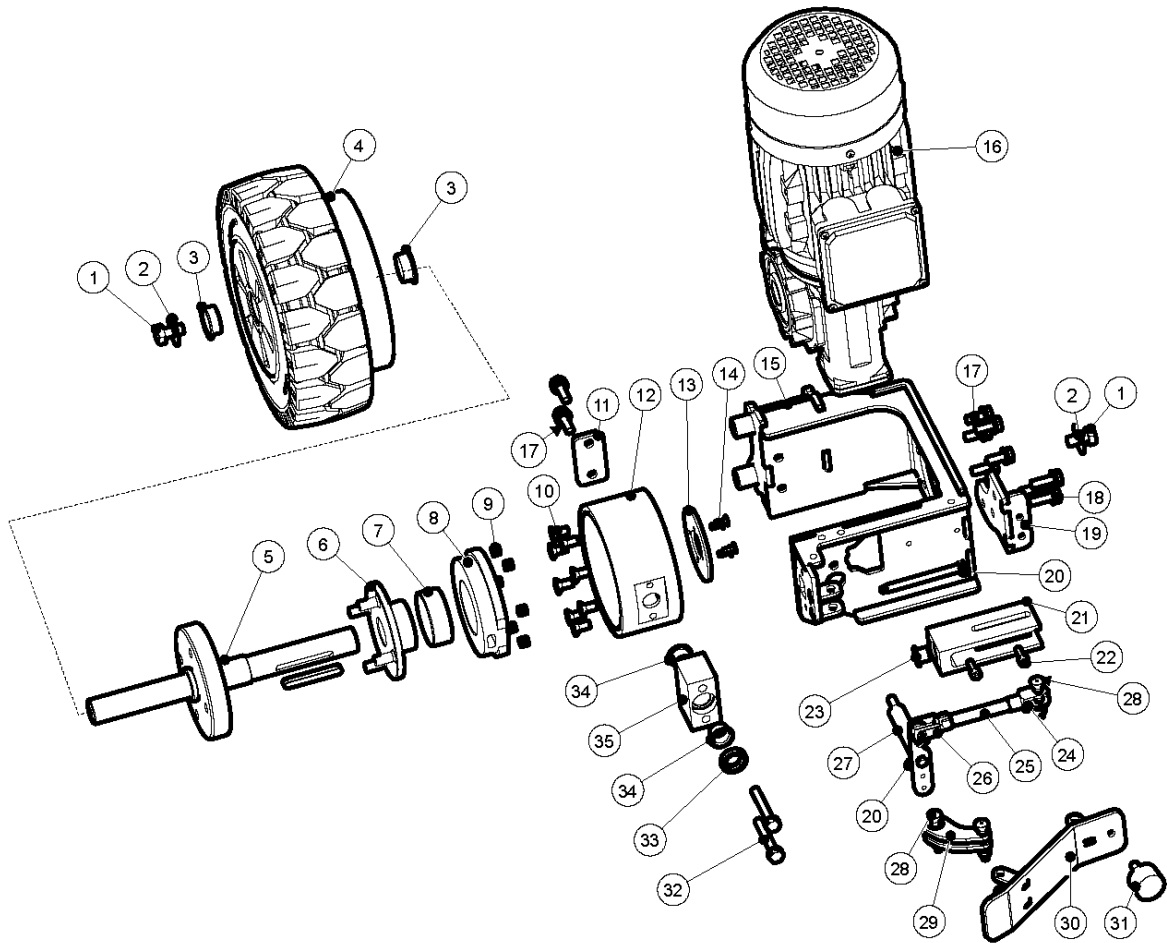

BMC 335
DRIVE SYSTEM LH

DRIVE UNIT

BMC 335, 2022-04

Ref	Part No	Description	Remark	QTY KIT
1	900 00 00-02	DUMMY PART	DUMMY PART	1
2	900 00 00-02	DUMMY PART	DUMMY PART	1
3	534 75 86-01	BEARING	BEARING	2
4	534 93 90-01	WHEEL	WHEEL	1
5	534 52 23-01	AXLE	AXLE	1
6	534 61 97-01	FORK	FORK	1
7	534 75 95-01	BEARING	BEARING	1
8	534 77 48-01	PLATE	PLATE	1
9	534 86 91-01	SPRING	SPRING	6
10	900 00 00-02	DUMMY PART	DUMMY PART	8
11	534 85 59-01	SPACER	SPACER	1
12	535 63 26-01	HOUSING	HOUSING	1
13	535 20 88-01	LOCKING PLATE	LOCKING PLATE	1
14	900 00 00-02	DUMMY PART	DUMMY PART	4
15	534 52 27-01	BRACKET	BRACKET	1
16	534 23 97-01	DRIVE MOTOR	DRIVE MOTOR	1
17	900 00 00-02	DUMMY PART	DUMMY PART	7
18	900 00 00-02	DUMMY PART	DUMMY PART	3
19	534 87 22-01	BRACKET	BRACKET	1
20	900 00 00-02	DUMMY PART	DUMMY PART	2
21	534 84 72-01	BLOCK	BLOCK	1
22	900 00 00-02	DUMMY PART	DUMMY PART	2
23	534 75 92-01	BEARING	BEARING	1
24	900 00 00-02	DUMMY PART	DUMMY PART	1
25	535 18 01-01	AXLE	AXLE	1
26	900 00 00-02	DUMMY PART	DUMMY PART	1
27	535 17 16-01	AXLE	AXLE	1
28	900 00 00-02	DUMMY PART	DUMMY PART	3
29	535 21 66-01	MOUNTING PLATE	MOUNTING PLATE	1
30	535 22 47-01	PEDAL	PEDAL	1
31	533 26 76-01	BUMPER	BUMPER	1
32	900 00 00-02	DUMMY PART	DUMMY PART	2
33	534 79 19-01	SEAL	SEAL	1
34	534 75 93-01	BEARING	BEARING	2
35	535 62 60-01	BLOCK	BLOCK	1