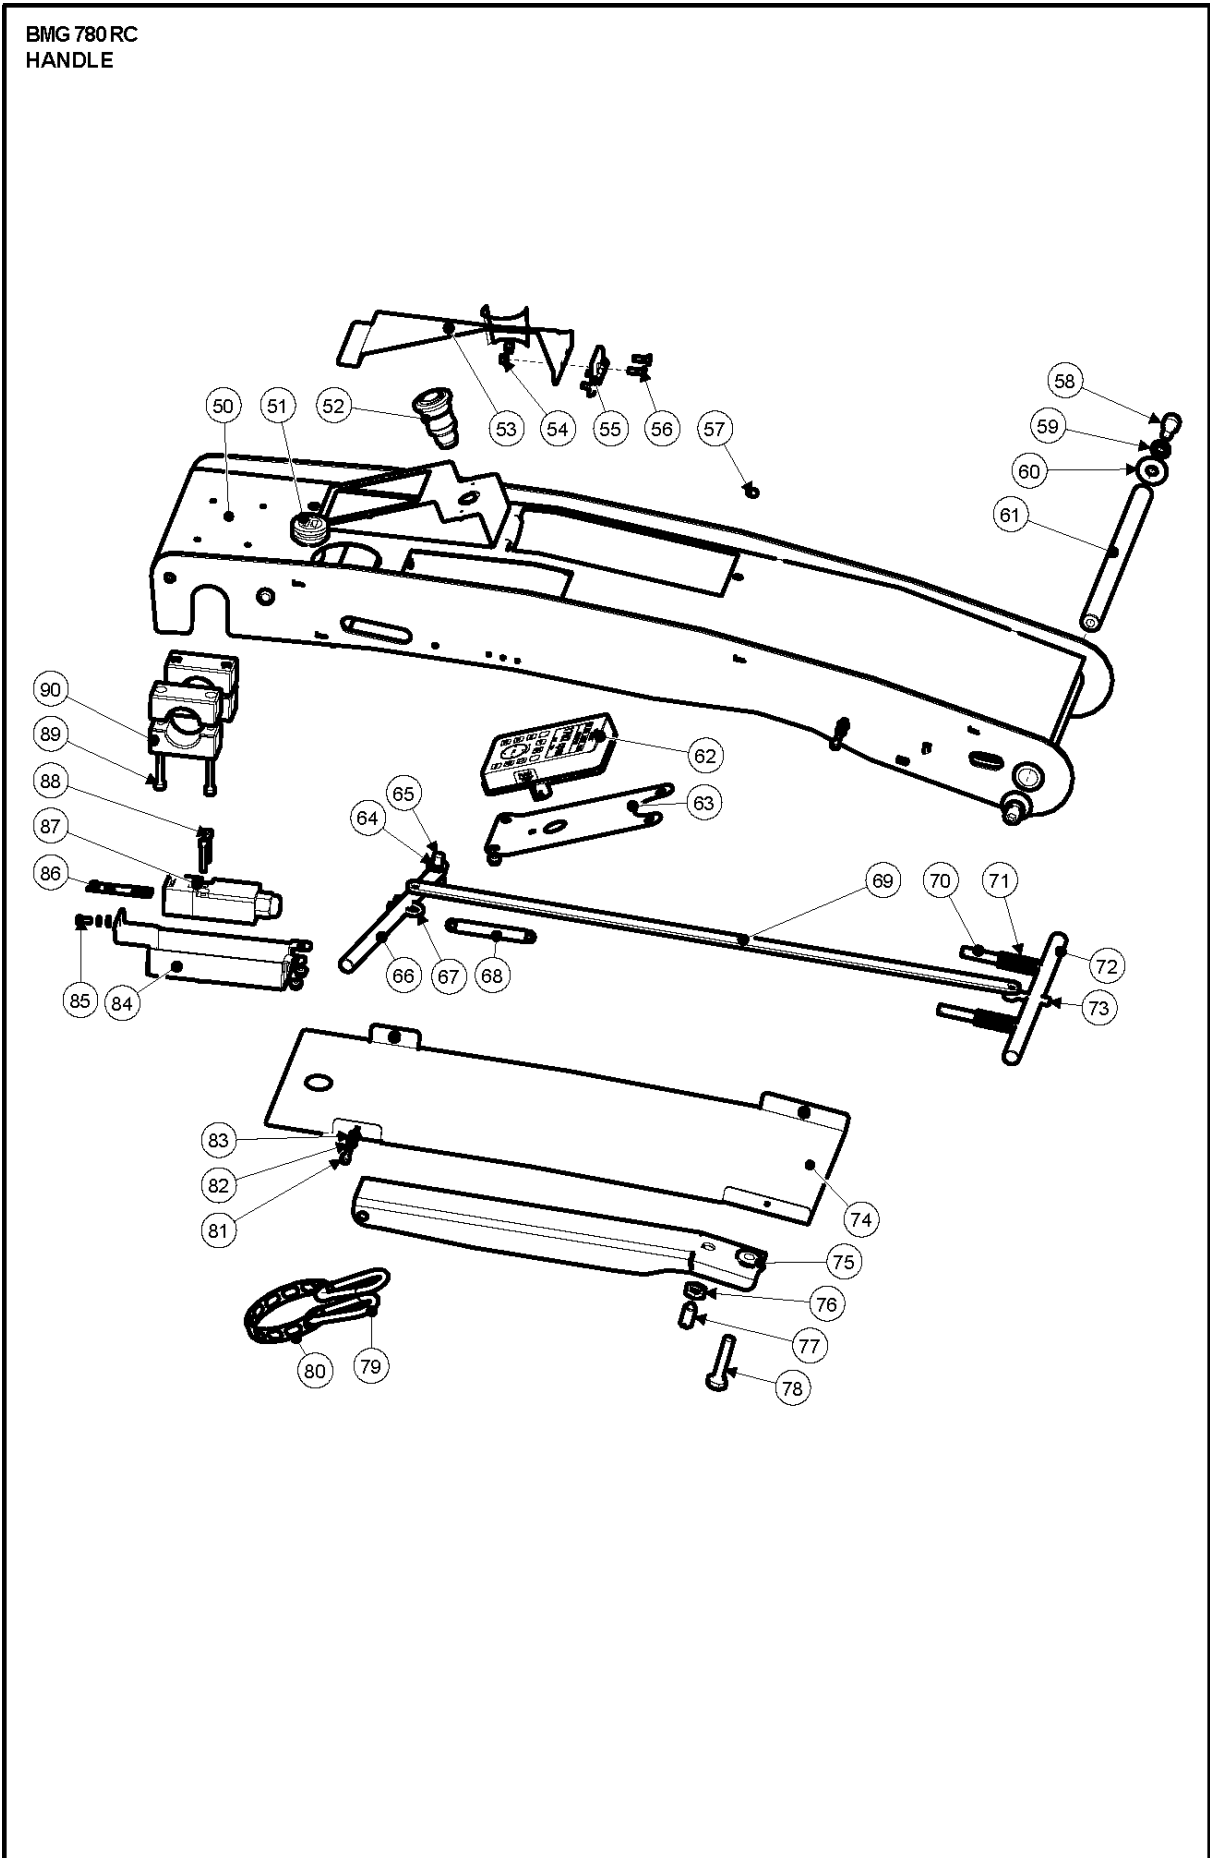

Ref	Part No	Description	Remark	QTY KIT
1	534 64 84-01	UNIT	UNIT	1
2	534 30 95-01	BATTERY	BATTERY	2
3	900 00 00-02	DUMMY PART	DUMMY PART	2
4	900 00 00-02	DUMMY PART	DUMMY PART	6
5	533 34 59-02	WEIGHT	WEIGHT	1
6	533348603	TBD	WEIGHT	4
7	533348604	TBD	WEIGHT	2
8	533 74 24-01	KNOB	KNOB	2
9	533 27 17-01	LOCKING PIN	LOCKING PIN	2
10	533252502	TBD	WEIGHT	2
11	533348605	TBD	WEIGHT	4
12	534761602	TBD	STOP	4
13	533 86 77-01	SUPPORT	SUPPORT	1
14	533 35 06-01	PIN	PIN	1
15	533 27 15-01	WHEEL	WHEEL	1
16	533 38 42-01	WHEEL KIT	WHEEL KIT	1
17	533 50 17-01	CLAMP	CLAMP	1
18	536987201	TBD	DRIVE SYSTEM	1
19	536987202	TBD	DRIVE SYSTEM	1
20	533 23 19-01	BLOCK	BLOCK	2
21	900 00 00-02	DUMMY PART	DUMMY PART	8
22	533 23 50-01	RING	RING	2
23	533 34 86-02	WEIGHT	WEIGHT	1
24	536987301	TBD	WEIGHT	1