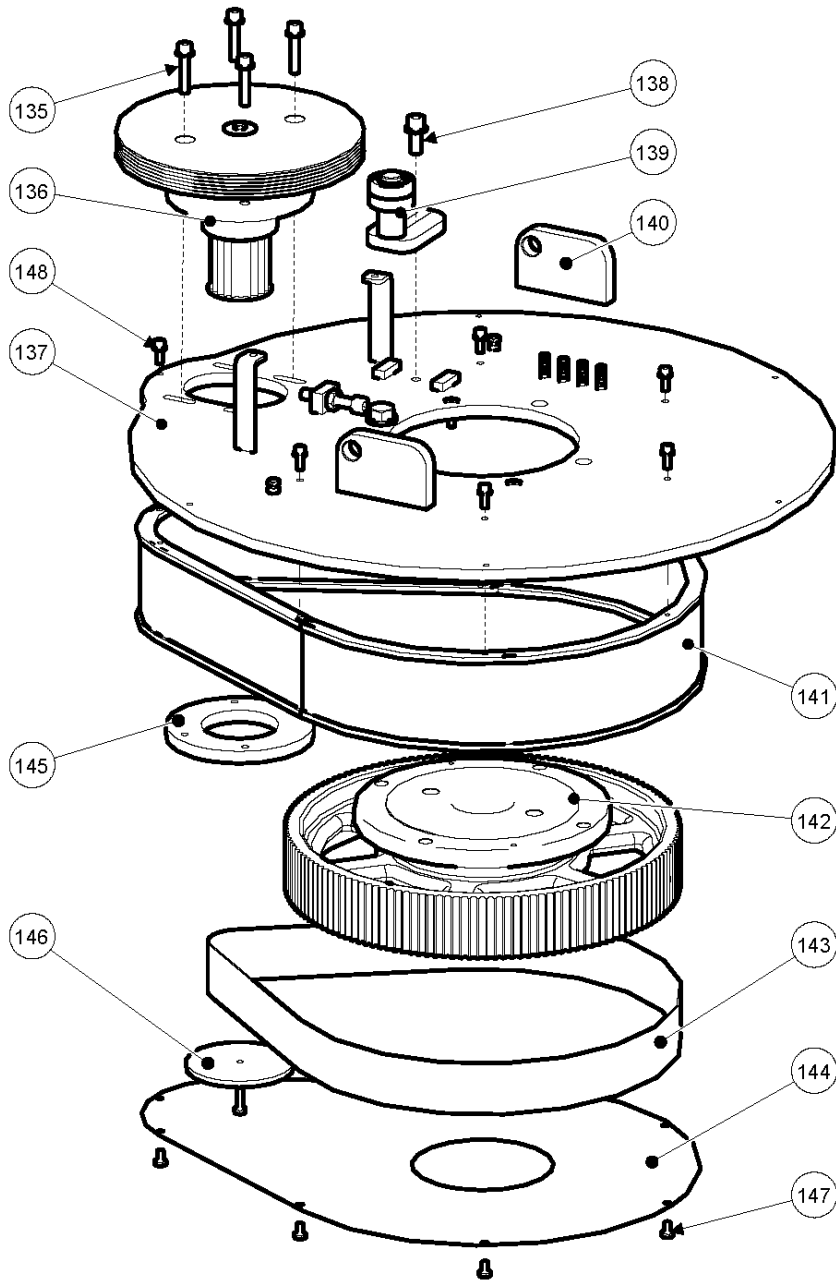

BMG 780 RC
UPPER DRIVE

GRINDING HEAD

BMG 780RC, 2022-04

Ref	Part No	Description	Remark	QTY KIT
135	900 00 00-02	DUMMY PART	DUMMY PART	4
136	533 32 79-01	PULLEY	PULLEY	1
137	535 21 39-01	PLATE	PLATE	1
138	900 00 00-02	DUMMY PART	DUMMY PART	1
139	533 28 14-01	TENSIONER	TENSIONER	1
140	533 06 76-01	HOLDER	HOLDER	2
141	533 61 44-01	MOTOR HOUSING	MOTOR HOUSING	1
142	533 23 73-01	PULLEY	PULLEY	1
143	533 18 48-01	BELT	BELT	1
144	533 29 33-01	PLATE	PLATE	1
145	533 21 34-01	RING	RING	1
146	531 49 41-01	FLANGE	FLANGE	1
147	900 00 00-02	DUMMY PART	DUMMY PART	8
148	900 00 00-02	DUMMY PART	DUMMY PART	6