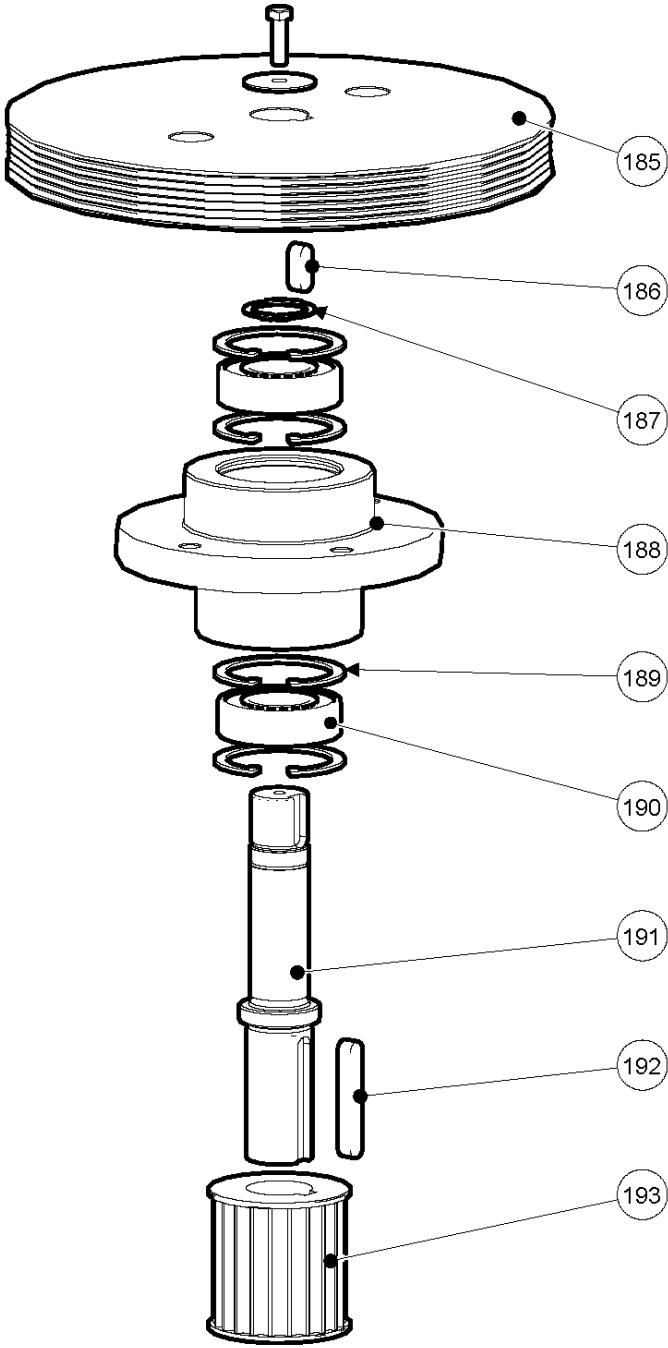

BMG 780 RC
CONTRA PULLEY

PULLEY

BMG 780RC, 2022-04

Ref	Part No	Description	Remark	QTY KIT
185	533 09 91-01	PULLEY	PULLEY	1
186	533 29 34-01	KEY	KEY	1
187	533 91 42-01	RETAINER RING	RETAINER RING	1
188	533 23 76-01	BEARING HOUSING	BEARING HOUSING	1
189	533 21 83-01	CIRCLIP	CIRCLIP	4
190	533 83 82-01	BEARING	BEARING	2
191	533 57 58-01	AXLE	AXLE	2
192	533 25 09-01	KEY	KEY	1
193	533 86 18-01	PULLEY	PULLEY	1