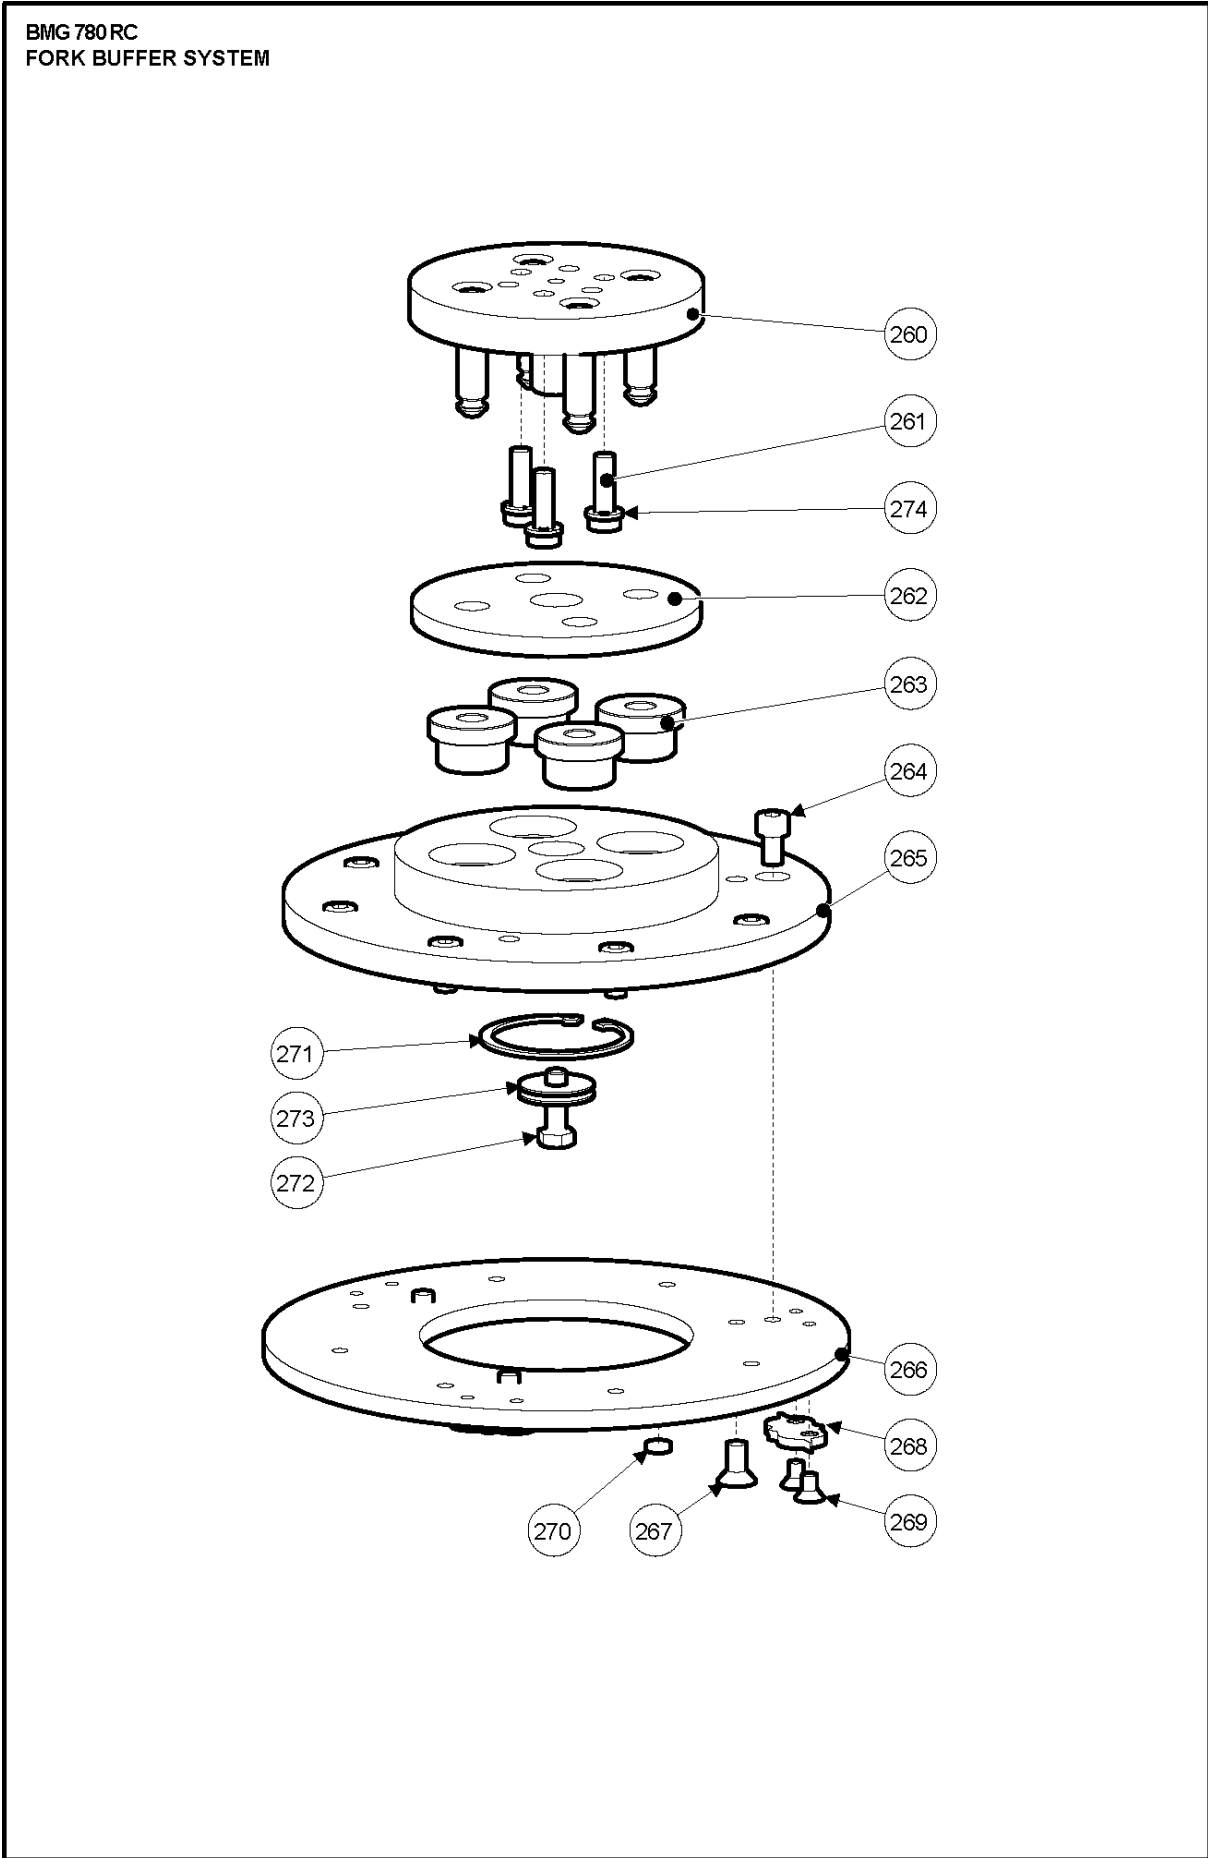

GRINDING HEAD

BMG 780RC, 2022-04

Ref	Part No	Description	Remark	QTY KIT
260	533 21 41-01	FORK	FORK	1
261	533 67 61-01	BOLT	BOLT	3
262	533 22 81-01	BUFFER	BUFFER	1
263	533 37 12-01	BUFFER	BUFFER	4
263	534 37 12-01	BUFFER	BUFFER	4
263	534 37 14-01	BUFFER	BUFFER	4
264	533 61 64-01	SCREW	SCREW	8
265	533 34 15-01	PLATE	PLATE	1
266	535 78 58-01	PLATE	PLATE	1
267	533 78 44-01	NUT	NUT	3
268	535 78 57-01	UNIT	UNIT	3
269	900 00 00-02	DUMMY PART	DUMMY PART	6
270	533 51 15-01	MAGNET	MAGNET	3
271	533 88 23-01	RETAINER RING	RETAINER RING	1
272	900 00 00-02	DUMMY PART	DUMMY PART	1
273	533 24 44-01	WASHER	WASHER	2
274	533 31 92-01	WASHER	WASHER	3
275	533 28 62-01	HOLDER	HOLDER	1
276	533 38 88-01	SCREW	SCREW	1
277	534 80 87-01	PLATE	PLATE	1