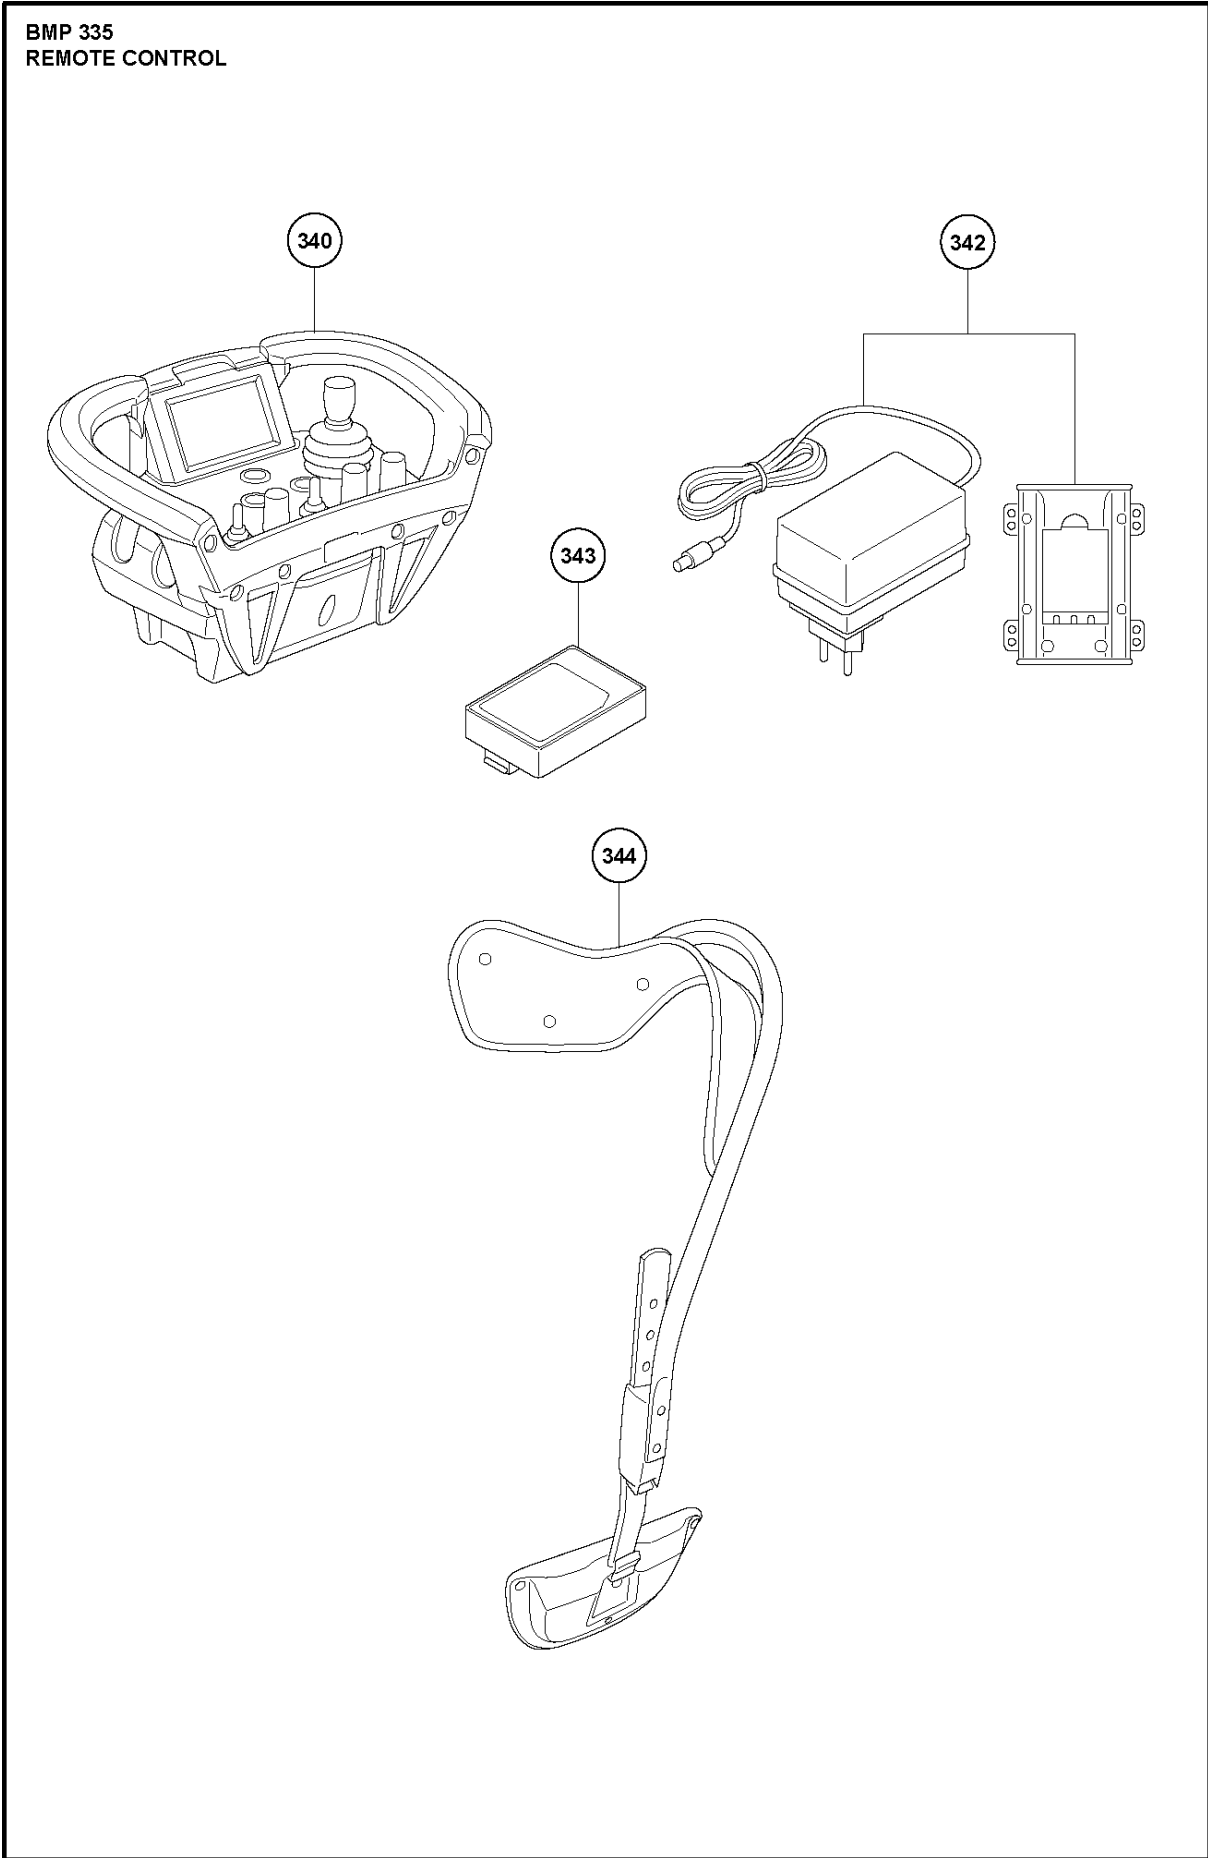

Ref	Part No	Description	Remark	QTY KIT
340	533 66 93-01	REMOTE CONTROL	REMOTE CONTROL	1
342	900 00 00-02	DUMMY PART	DUMMY PART	1
342	533 57 24-01	CHARGER	CHARGER	1
343	533 68 65-01	BATTERY	BATTERY	1
344	533 82 42-01	CARRIER	CARRIER	1