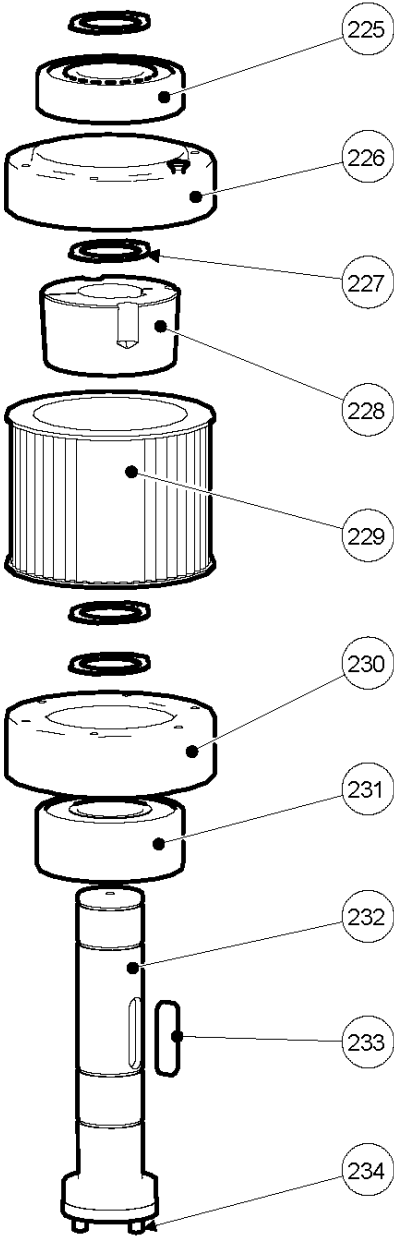

BMG 780 RC
PULLEY 3x

PULLEY

BMG 780RC, 2022-04

Ref	Part No	Description	Remark	QTY KIT
225	533 62 41-01	BEARING	BEARING	1
226	533 57 47-01	BEARING HOUSING	BEARING HOUSING	1
227	533 65 99-01	RETAINER RING	RETAINER RING	4
228	533 25 33-01	BUSHING	BUSHING	1
229	533 21 65-01	PULLEY	PULLEY	1
230	533 57 46-01	BEARING HOUSING	BEARING HOUSING	1
231	533 62 40-01	BEARING	BEARING	1
232	533 13 34-01	AXLE	AXLE	1
233	533 17 31-01	KEY	KEY	1
234	533 35 67-01	PIN	PIN	3