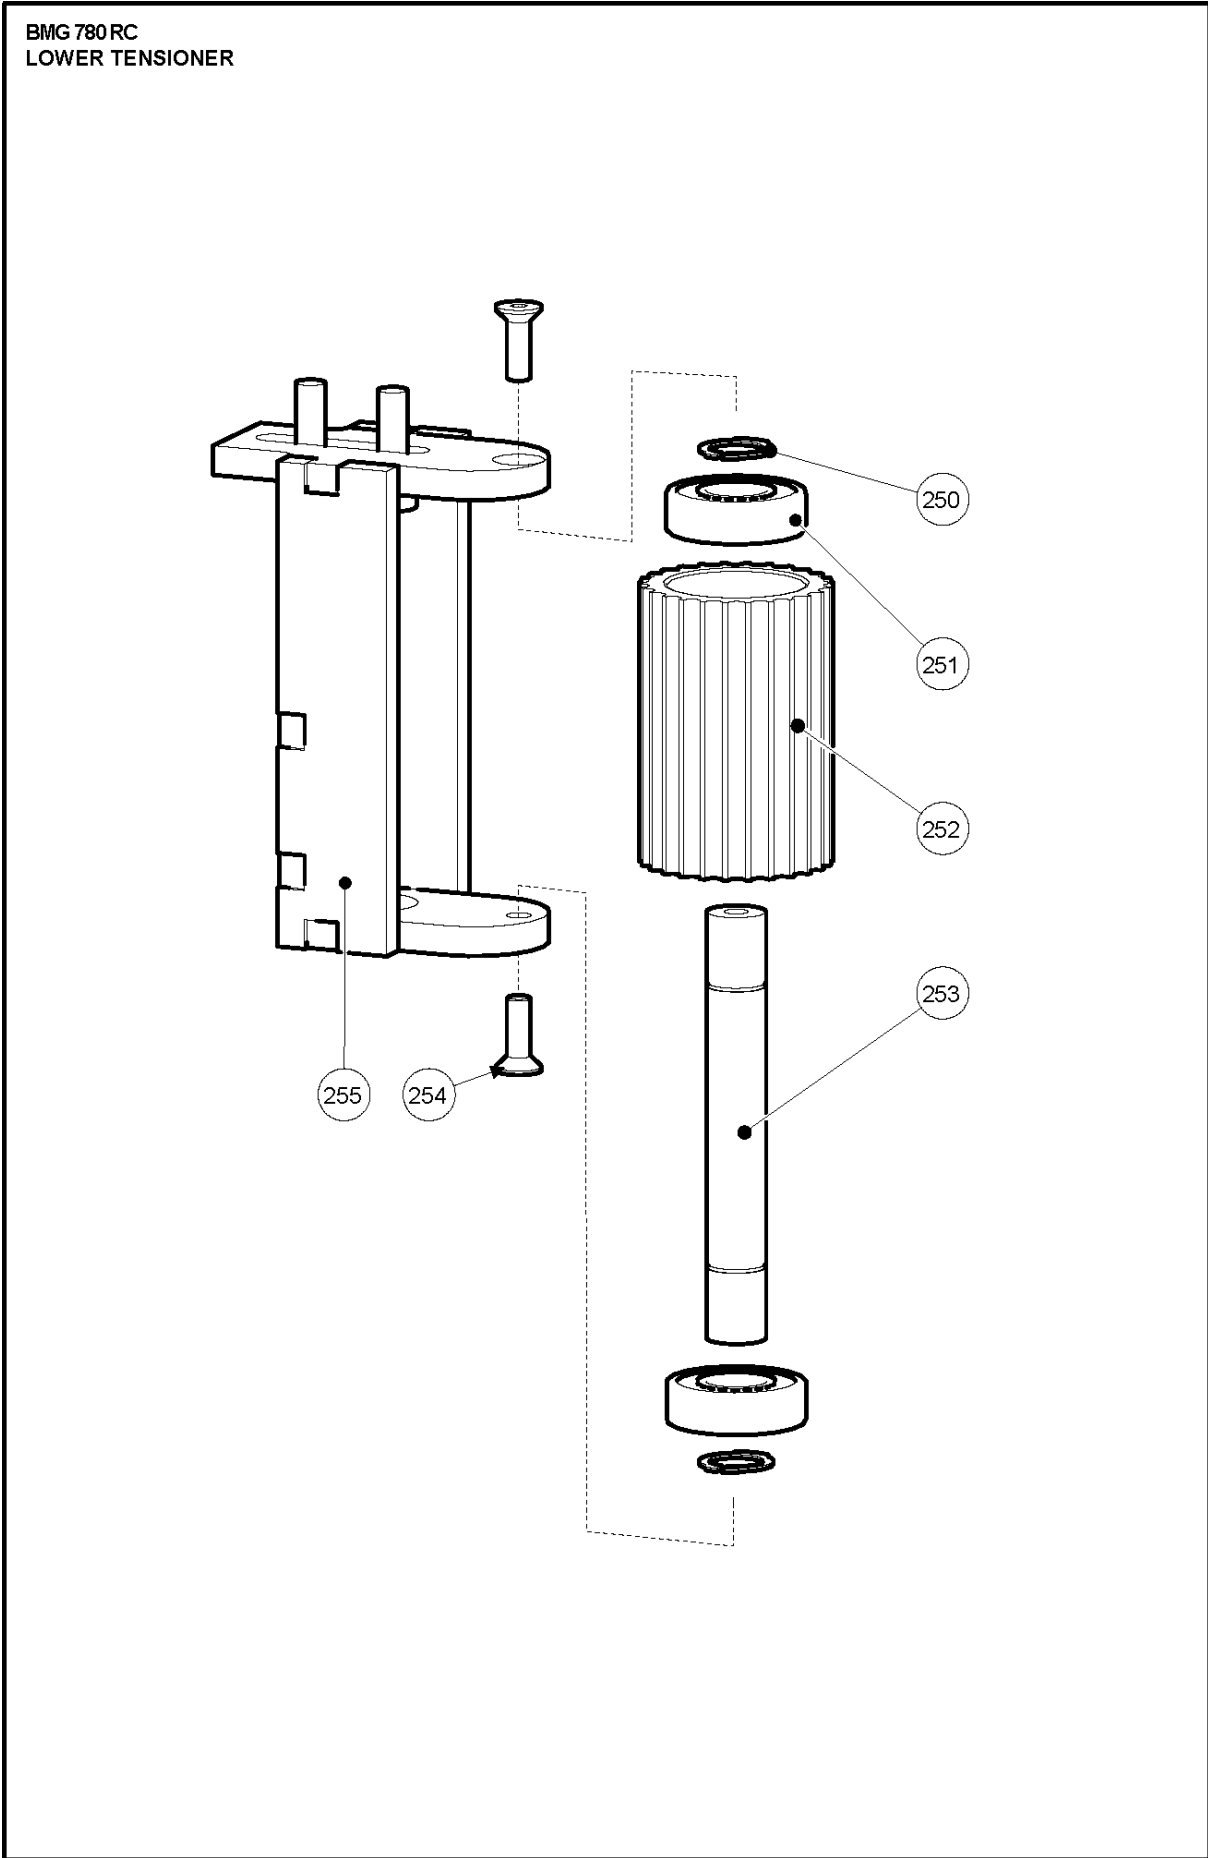

GRINDING HEAD

BMG 780RC, 2022-04

Ref	Part No	Description	Remark	QTY KIT
250	533 21 82-01	CIRCLIP	CIRCLIP	2
251	533 39 90-01	BEARING	BEARING	2
252	536945801	TBD	PULLEY	1
253	536 26 83-01	AXLE	AXLE	1
254	900 00 00-02	DUMMY PART	DUMMY PART	2
255	536945901	TBD	TENSIONER	1