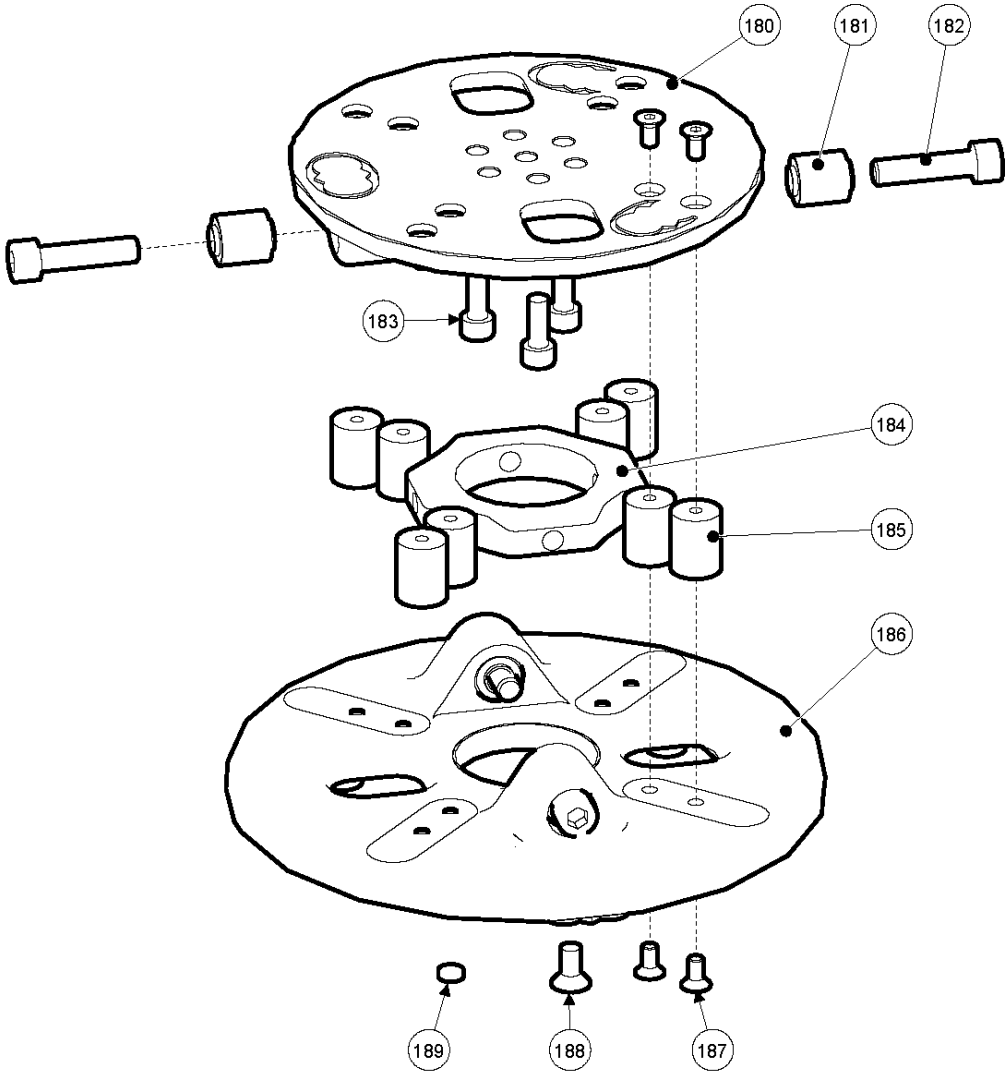

BMG 780 RC
240MM FLEX BUFFER PLATE ALU

GRINDING HEAD

BMG 780RC, 2022-04

Ref	Part No	Description	Remark	QTY KIT
180	533 26 29-01	BUFFER	BUFFER	1
181	533 22 42-01	BUSH	BUSH	4
182	900 00 00-02	DUMMY PART	DUMMY PART	4
183	900 00 00-02	DUMMY PART	DUMMY PART	6
184	533 44 87-01	HINGE	HINGE	1
185	533 84 53-01	ABSORBER	ABSORBER	8
186	533 33 29-01	BUFFER	BUFFER	1
187	900 00 00-02	DUMMY PART	DUMMY PART	16
188	533 78 44-01	NUT	NUT	3
189	534 37 30-01	BUSH	BUSH	1
190	534 62 31-01	UNIT	UNIT	1