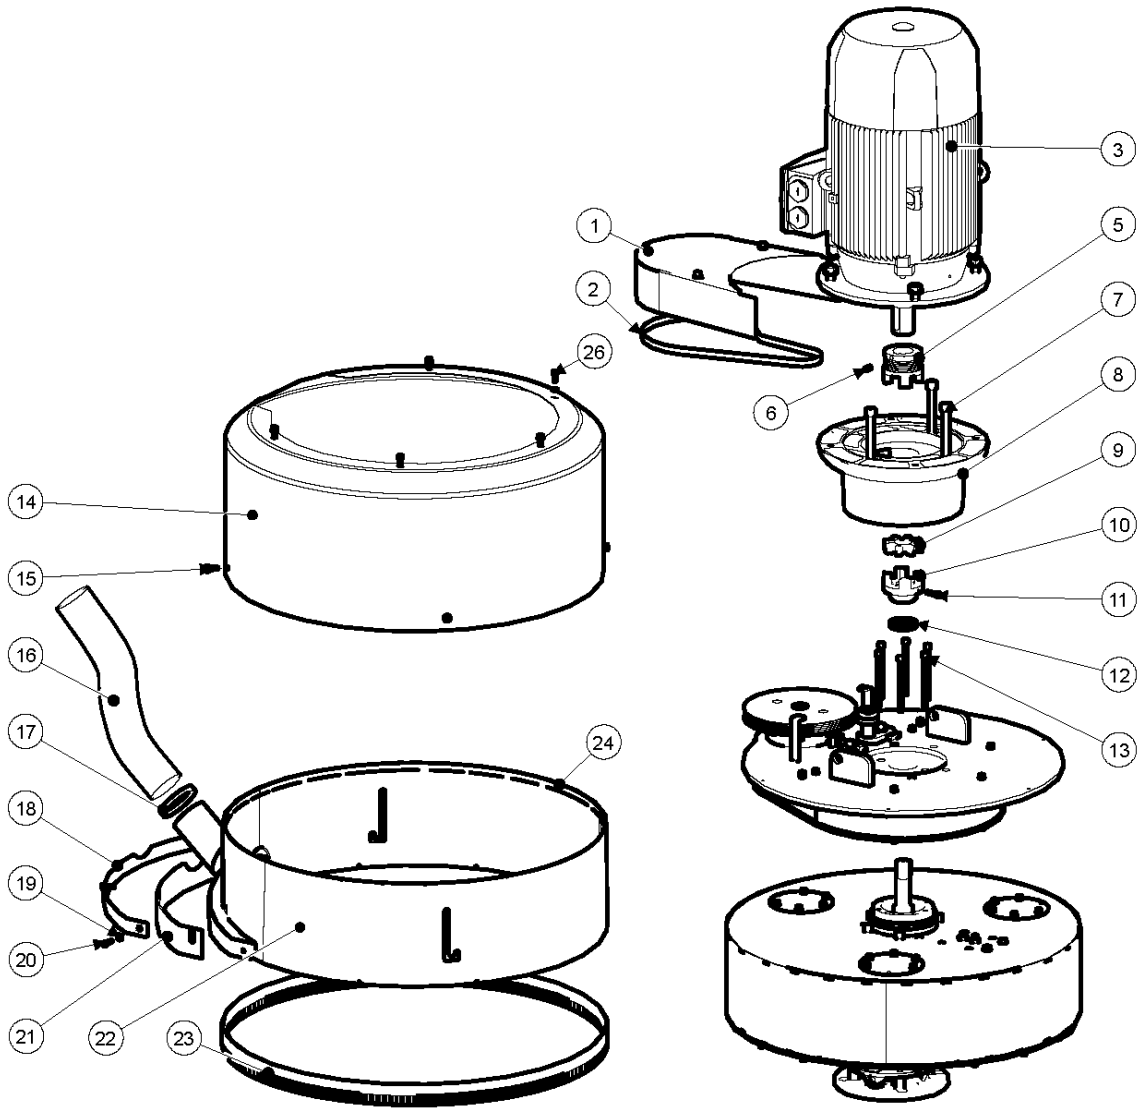

BMG 780 RC
UPPER DRIVE

Ref	Part No	Description	Remark	QTY KIT
1	533 71 91-01	BELT	BELT	1
2	533 86 10-01	BELT	BELT	1
3	533 25 33-01	BUSHING	BUSHING	1
5	533 27 23-01	COUPLING	COUPLING	1
6	533 47 00-01	SCREW	SCREW	1
7	900 00 00-02	DUMMY PART	DUMMY PART	3
8	533 35 46-01	MOTOR SUPPORT	MOTOR SUPPORT	1
9	533 62 08-01	COUPLING	COUPLING	1
10	533 52 07-01	COUPLING	COUPLING	1
11	900 00 00-02	DUMMY PART	DUMMY PART	1
12	533 55 87-01	SEAL	SEAL	1
13	900 00 00-02	DUMMY PART	DUMMY PART	6
14	533 65 71-01	PROTECTIVE COVER	PROTECTIVE COVER	1
15	533 40 24-01	BOLT	BOLT	4
16	534 78 39-01	HOSE	HOSE	1
17	534 62 89-01	HOSE CLAMP	HOSE CLAMP	1
18	533 37 45-01	STRIP	STRIP	1
19	900 00 00-02	DUMMY PART	DUMMY PART	4
20	900 00 00-02	DUMMY PART	DUMMY PART	4
21	533 89 17-01	SEAL	SEAL	1
22	533 55 56-01	SHROUD	SHROUD	1
23	533 64 33-01	BRUSH	BRUSH	1
24	533 97 00-01	STRIP	STRIP	1
26	900 00 00-02	DUMMY PART	DUMMY PART	5