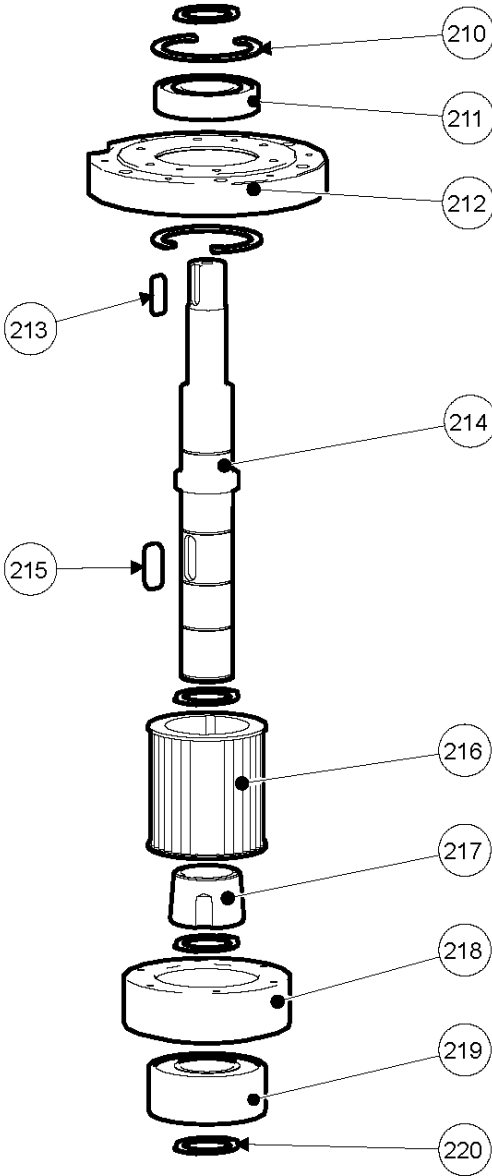

BMG 780 RC
DRIVE PULLEY

DRIVING PULLEY

BMG 780RC, 2022-04

Ref	Part No	Description	Remark	QTY KIT
210	533 34 40-01	CIRCLIP	CIRCLIP	2
211	533 62 42-01	BEARING	BEARING	1
212	533 57 48-01	BEARING HOUSING	BEARING HOUSING	1
213	533 90 54-01	HEX KEY	HEX KEY	1
214	533 05 43-01	AXLE	AXLE	1
215	533 17 32-01	KEY	KEY	1
216	533 61 22-01	PULLEY	PULLEY	1
217	533 73 56-01	BUSHING	BUSHING	1
218	533 57 46-01	BEARING HOUSING	BEARING HOUSING	1
219	533 62 40-01	BEARING	BEARING	1
220	533 65 99-01	RETAINER RING	RETAINER RING	4