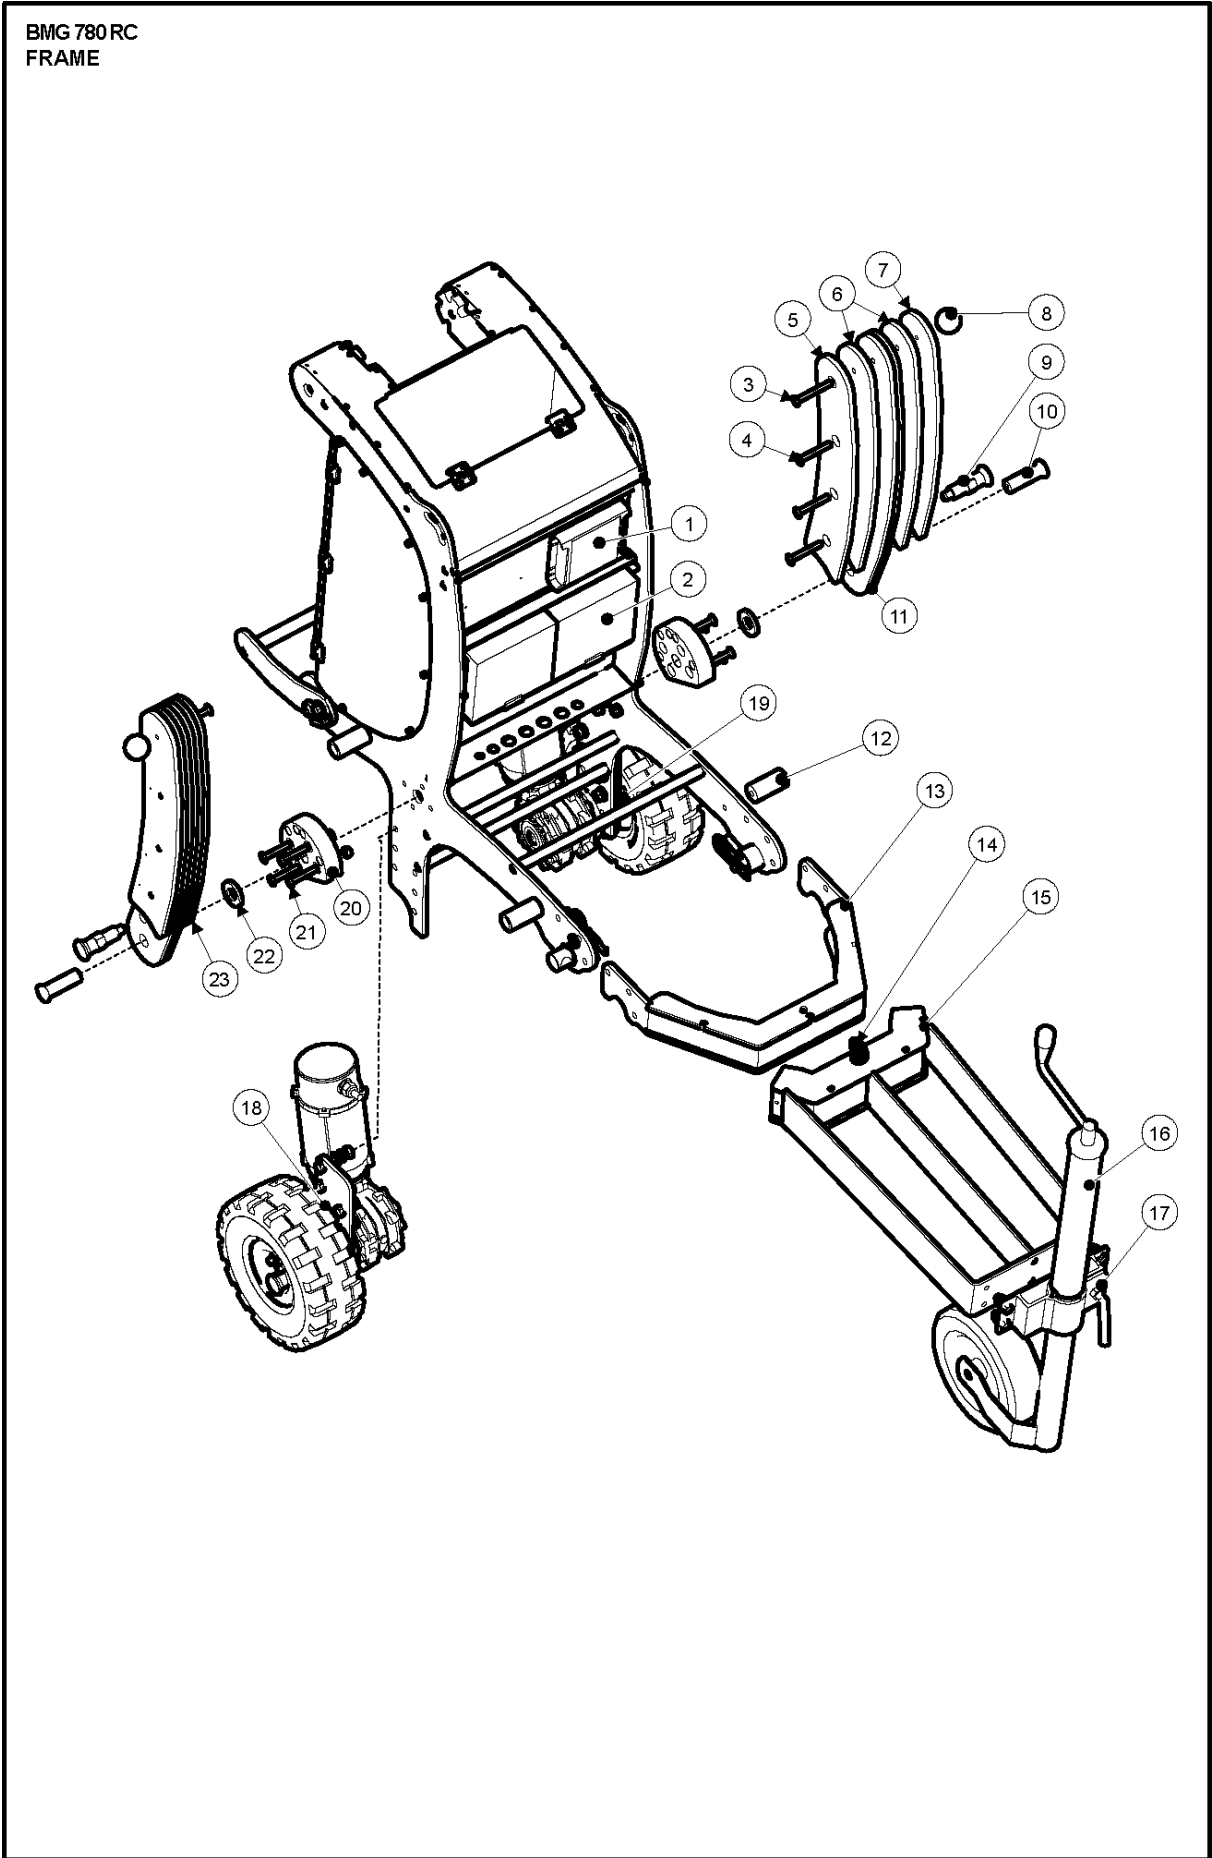

Ref	Part No	Description	Remark	QTY KIT
1	534 64 84-01	UNIT	UNIT	1
2	534 30 95-01	BATTERY	BATTERY	2
3	900 00 00-02	DUMMY PART	DUMMY PART	2
4	900 00 00-02	DUMMY PART	DUMMY PART	6
5	533 34 59-02	WEIGHT	WEIGHT	1
6	533348603	TBD	WEIGHT	4
7	533348604	TBD	WEIGHT	2
8	533 74 24-01	KNOB	KNOB	2
9	533 27 17-01	LOCKING PIN	LOCKING PIN	2
10	533252502	TBD	WEIGHT	2
11	533348605	TBD	WEIGHT	4
12	534761602	TBD	STOP	4
13	533 86 77-01	SUPPORT	SUPPORT	1
14	533 35 06-01	PIN	PIN	1
15	533 27 15-01	WHEEL	WHEEL	1
16	533 38 42-01	WHEEL KIT	WHEEL KIT	1
17	533 50 17-01	CLAMP	CLAMP	1
18	536987201	TBD	DRIVE SYSTEM	1
19	536987202	TBD	DRIVE SYSTEM	1
20	533 23 19-01	BLOCK	BLOCK	2
21	900 00 00-02	DUMMY PART	DUMMY PART	8
22	533 23 50-01	RING	RING	2
23	533 34 86-02	WEIGHT	WEIGHT	1
24	536987301	TBD	WEIGHT	1