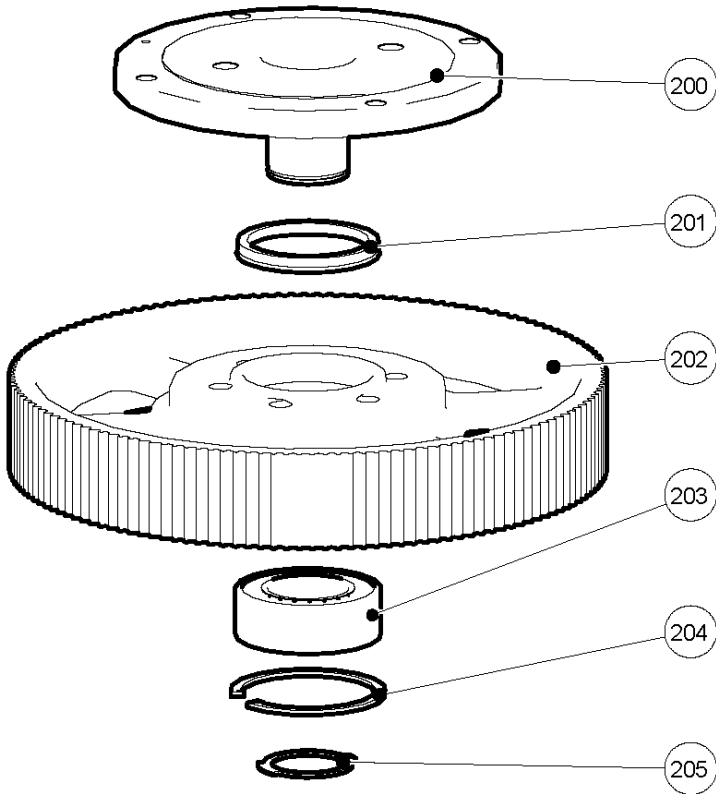

BMG 780 RC
CENTRE PULLEY

PULLEY

BMG 780RC, 2022-04

Ref	Part No	Description	Remark	QTY KIT
200	533 55 72-01	SPROCKET	SPROCKET	1
201	533 21 60-01	SEAL	SEAL	1
202	533 03 10-01	PULLEY	PULLEY	1
203	533 60 07-01	BEARING	BEARING	1
204	533 37 11-01	RING	RING	1
205	533 22 05-01	RING	RING	1