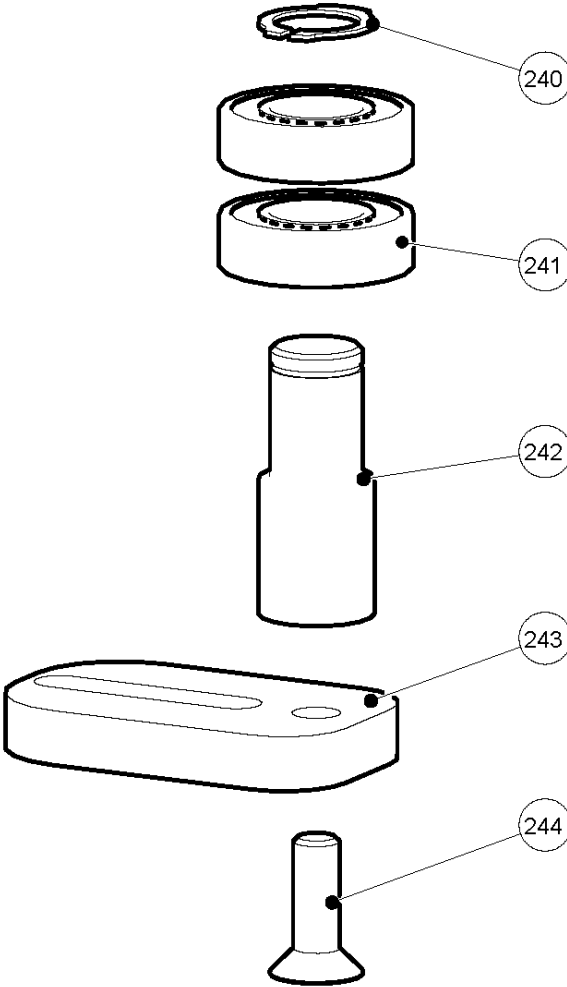

**BMG 780 RC
UPPER TENSIONER**

GRINDING HEAD

BMG 780RC, 2022-04

Ref	Part No	Description	Remark	QTY KIT
240	533 21 82-01	CIRCLIP	CIRCLIP	1
241	533 77 94-01	BEARING	BEARING	2
242	534 30 37-01	AXLE	AXLE	1
243	534 89 39-01	PLATE	PLATE	1
244	900 00 00-02	DUMMY PART	DUMMY PART	1