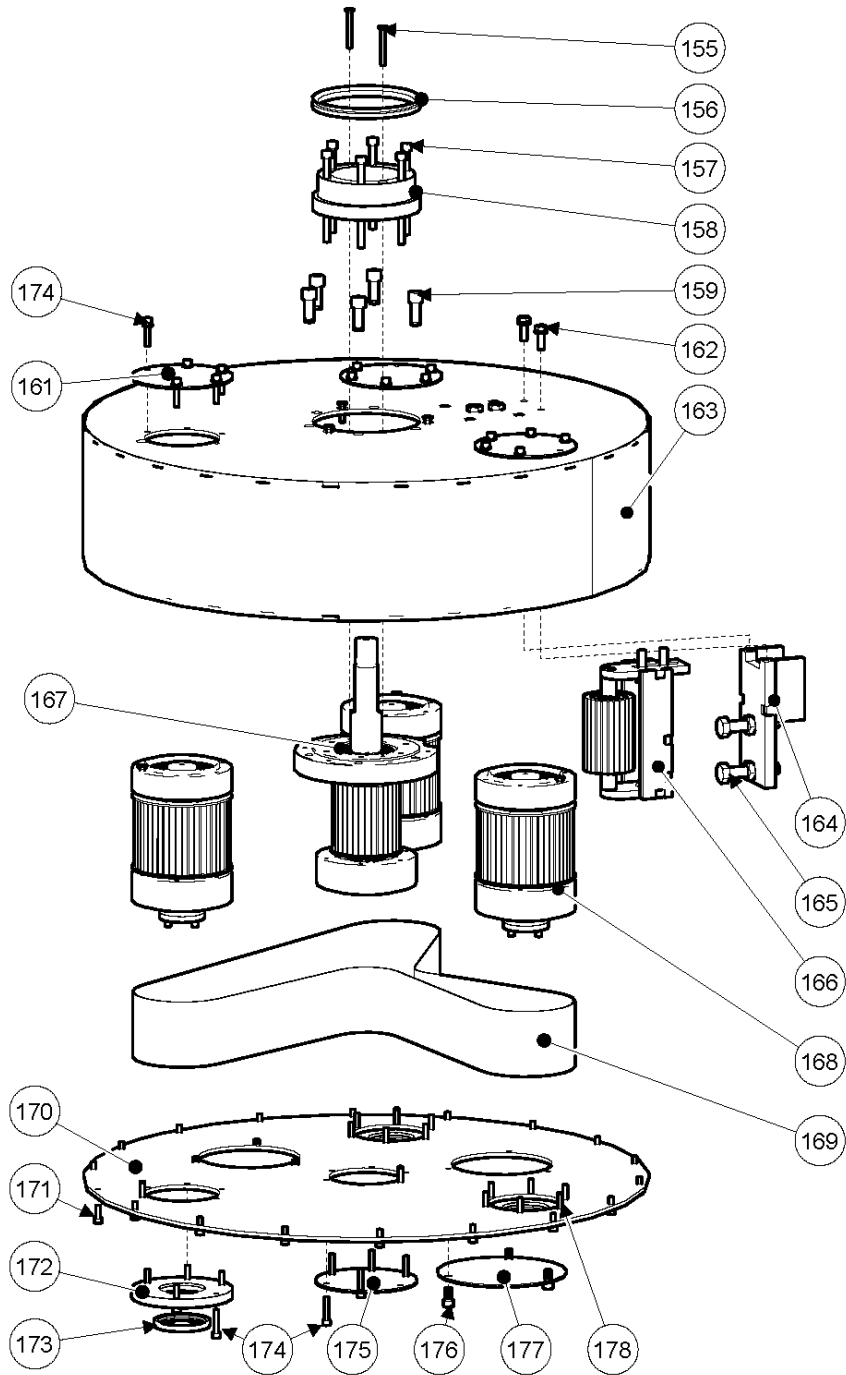

BMG 780 RC
LOWER DRIVE

GRINDING HEAD

BMG 780RC, 2022-04

Ref	Part No	Description	Remark	QTY KIT
155	900 00 00-02	DUMMY PART	DUMMY PART	2
156	533 58 74-01	SEAL	SEAL	1
157	900 00 00-02	DUMMY PART	DUMMY PART	6
158	533 56 00-01	RING	RING	1
159	900 00 00-02	DUMMY PART	DUMMY PART	5
161	533 62 07-01	COVER	COVER	3
162	900 00 00-02	DUMMY PART	DUMMY PART	2
163	533 41 99-01	HOUSING	HOUSING	1
164	533 24 28-01	TENSIONER	TENSIONER	1
165	900 00 00-02	DUMMY PART	DUMMY PART	2
166	533 29 40-01	TENSIONER	TENSIONER	1
167	533 29 86-01	PULLEY	PULLEY	1
168	533 24 35-01	PULLEY	PULLEY	3
169	533 77 03-01	BELT	BELT	1
170	533 38 64-01	PLATE	PLATE	1
171	900 00 00-02	DUMMY PART	DUMMY PART	18
172	535 22 58-01	PLATE	PLATE	3
173	534 79 24-01	SEAL	SEAL	3
174	900 00 00-02	DUMMY PART	DUMMY PART	35
175	533 62 07-01	COVER	COVER	1
176	900 00 00-02	DUMMY PART	DUMMY PART	6
177	533 45 96-01	COVER	COVER	2
178	900 00 00-02	DUMMY PART	DUMMY PART	12