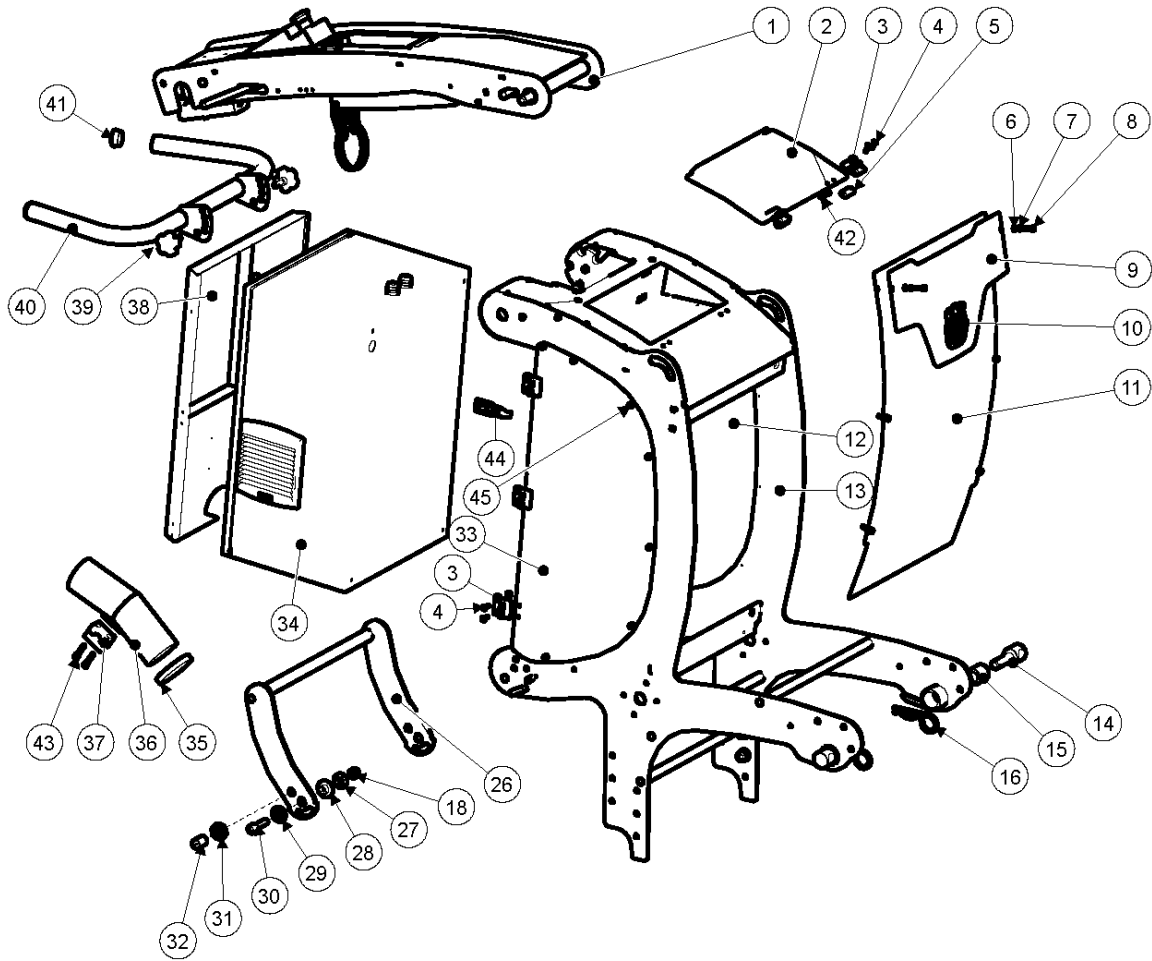

BMG 780 RC
FRAME - BMG 780 RC PRO

FRAME

BMG 780RC, 2022-04

Ref	Part No	Description	Remark	QTY KIT
1	536943601	TBD	HANDLE	1
2	533 10 91-01	UNIT	UNIT	1
3	533 56 54-01	HINGE	HINGE	5
4	900 00 00-02	DUMMY PART	DUMMY PART	10
5	533 27 07-01	PLATE	PLATE	2
6	534 69 01-01	WASHER	WASHER	24
7	900 00 00-02	DUMMY PART	DUMMY PART	24
8	534 50 85-01	SCREW	SCREW	6
9	536546801	TBD	COVER	1
10	597 43 70-01	BADGE	BADGE	1
11	534 59 26-02	FRONT COVER	FRONT COVER	1
12	534 66 49-02	PLATE	PLATE	1
13	534 58 87-02	FRAME	FRAME	1
14	533 25 17-01	BOLT	BOLT	2
15	533 64 30-01	BUSHING	BUSHING	2
16	533 24 33-01	SPRING	SPRING	2
18	900 00 00-02	DUMMY PART	DUMMY PART	10
26	533 24 27-01	SUPPORT	SUPPORT	1
27	533 83 69-01	WASHER	WASHER	2
28	533 25 06-01	BUSHING	BUSHING	2
29	900 00 00-02	DUMMY PART	DUMMY PART	2
30	900 00 00-02	DUMMY PART	DUMMY PART	2
31	533 24 45-01	HEXAGON NUT	HEXAGON NUT	2
32	533 27 84-01	SPRING	SPRING	2
33	534 80 83-02	ELECTRONIC BOX	ELECTRONIC BOX	1
34	534 55 22-01	ELECTRICAL SYSTEM	ELECTRICAL SYSTEM	1
34	534 55 26-01	ELECTRICAL SYSTEM	ELECTRICAL SYSTEM	1
34	534 55 27-01	ELECTRICAL SYSTEM	ELECTRICAL SYSTEM	1
35	534 62 89-01	HOSE CLAMP	HOSE CLAMP	2
36	533 27 52-01	HOSE CONNECTOR	HOSE CONNECTOR	1
37	534 07 11-01	PIPE CLAMP	PIPE CLAMP	1
38	534 54 82-01	COVER	COVER	1
38	536 54 67-01	COVER	COVER	1
39	533 22 67-01	KNOB	KNOB	2
40	536938202	TBD	HANDLE	1
41	533 40 76-01	TUBE	TUBE	2
42	534 68 90-01	NUT	NUT	16
43	533 69 51-01	SCREW	SCREW	2
44	533 64 19-01	CLAMP	CLAMP	1
45	900 00 00-02	DUMMY PART	DUMMY PART	14