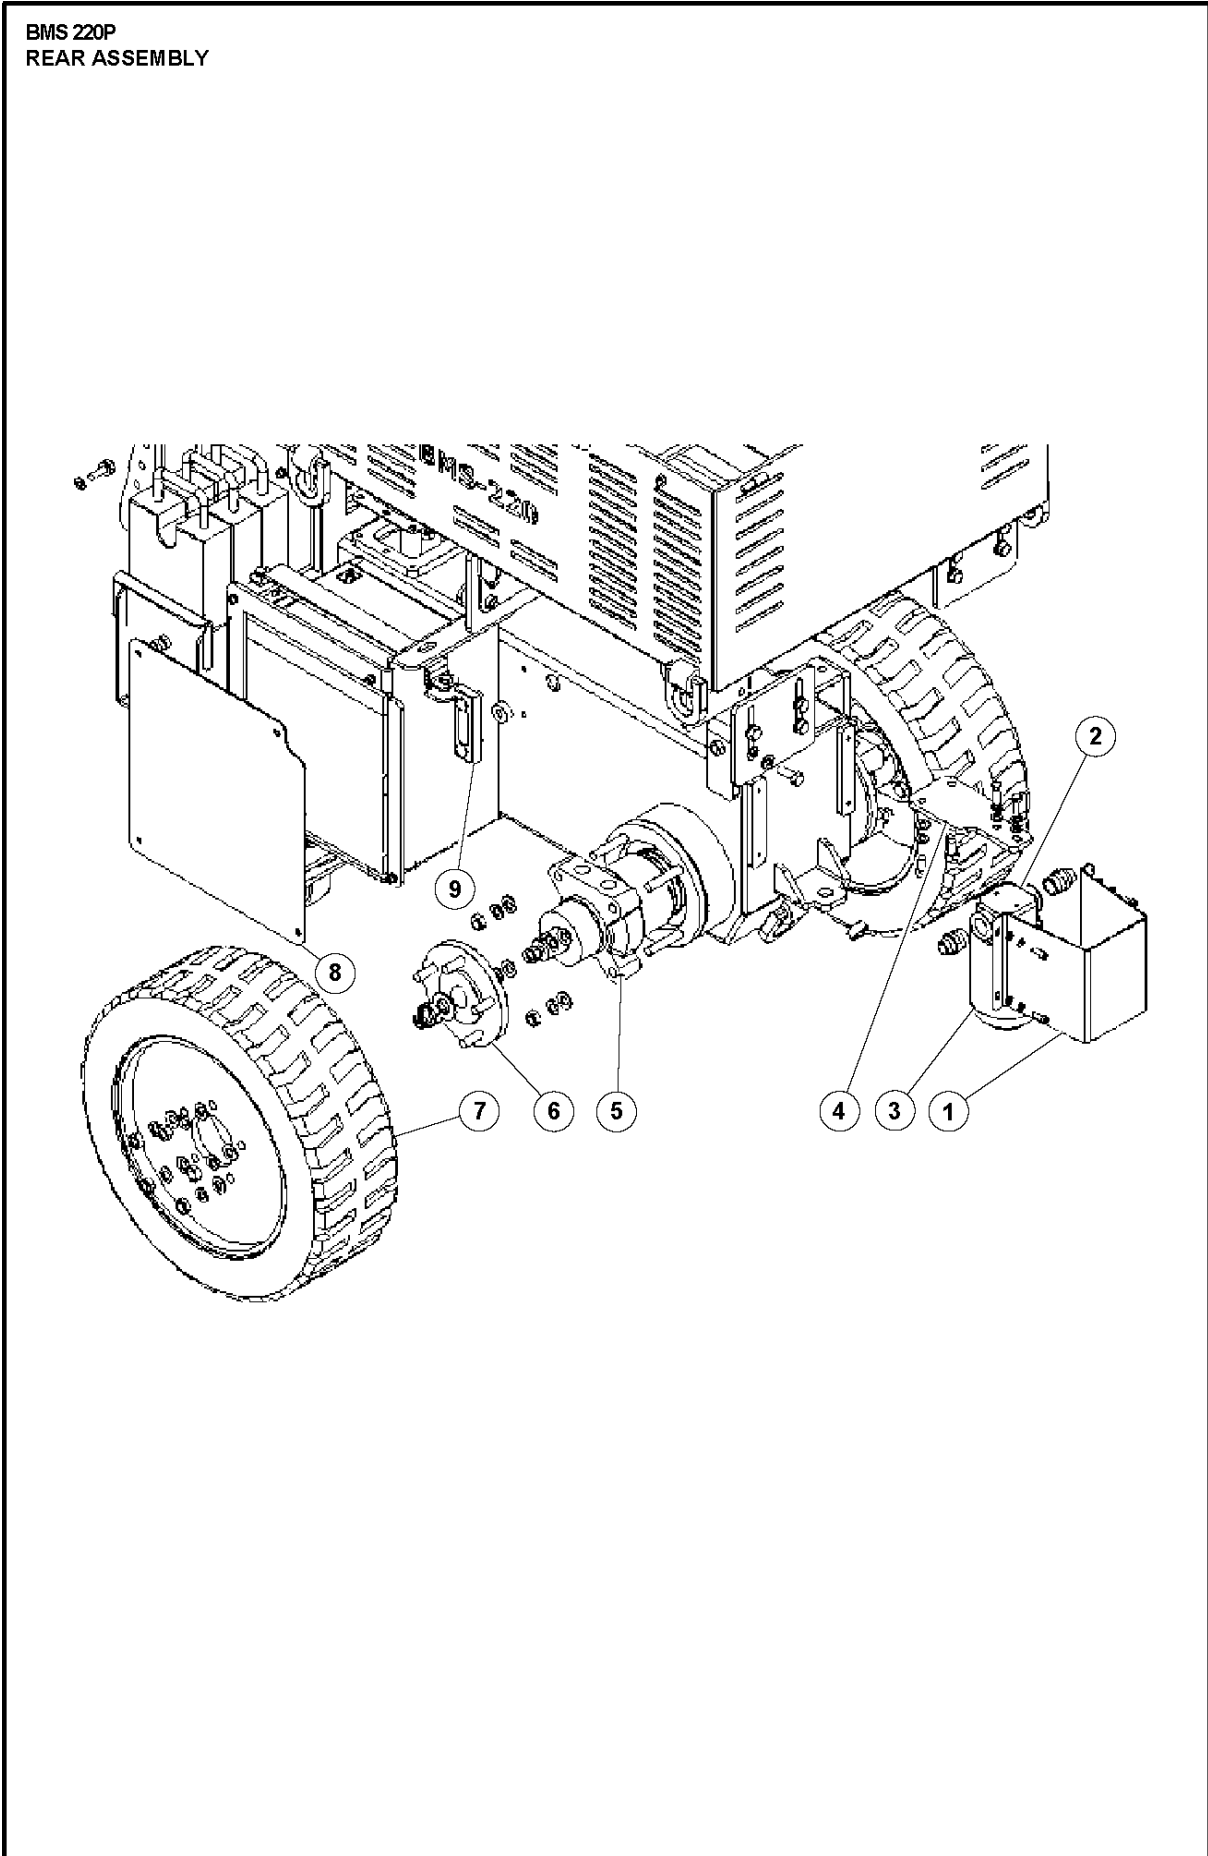

## COMPLETE ASSY

BMS 220P, 2022-05

Ref	Part No	Description	Remark	QTY KIT
1	533 76 89-01	REAR WHEEL	REAR WHEEL	2
2	535 23 61-01	SCRAPER	SCRAPER	4
3	533 13 77-01	TUBE	TUBE	1
4	534 91 14-01	COVER	COVER	1
5	533 26 95-01	COVER	COVER	1
6	533 31 42-01	BRACKET	BRACKET	1
7	533 44 86-01	SUPPORT	SUPPORT	1
8	536994901	TBD	SEAT	1
9	533 74 47-01	COVER	COVER	1
10	533 75 37-01	CONTROL PANEL	CONTROL PANEL	1
11	533 45 41-01	SUPPORT	SUPPORT	2
12	533 03 28-01	WEIGHT	WEIGHT	6
13	533 29 84-01	WHEEL	WHEEL	1
14	535 24 61-01	COVER	COVER	1
15	535 24 16-01	COVER	COVER	1
16	533 43 11-01	COVER	COVER	1
17	533 92 75-01	BRACKET	BRACKET	1
18	533 93 19-01	GEAR	GEAR	1
19	533 61 41-01	MUFFLER	MUFFLER	1
20	533 89 30-01	ENGINE	ENGINE	1
21	533 28 69-01	PANEL	PANEL	1

## TOOLS

BMS 220P, 2022-05

Ref	Part No	Description	Remark	QTY KIT
1	533 36 13-01	FRAME	FRAME	1
2	533 73 80-01	CYLINDER	CYLINDER	1
3	533 85 86-01	PIN	PIN	4
4	533 78 34-01	HYDRAULIC CYLINDER	HYDRAULIC CYLINDER	1
5	533 38 95-01	WASHER	WASHER	2
6	533 67 03-01	WASHER	WASHER	1
7	533 92 57-01	SUPPORT	SUPPORT	1
8	533 86 57-01	DEFLECTOR	DEFLECTOR	1
9	533 73 63-01	WASHER	WASHER	1
10	531 48 84-01	HOLDER	HOLDER	1
11	533 33 56-01	BLADE HOLDER	BLADE HOLDER	1
13	534 08 03-01	ROD	ROD	1
14	900 00 00-02	DUMMY PART	DUMMY PART	3
15	900 00 00-02	DUMMY PART	DUMMY PART	3
16	900 00 00-02	DUMMY PART	DUMMY PART	3
17	533 33 57-01	BLADE HOLDER	BLADE HOLDER	1
18	533 09 03-01	BLADE HOLDER	BLADE HOLDER	1
19	533 49 56-01	BLADE HOLDER	BLADE HOLDER	1
20	533 11 03-01	TOOL	TOOL	1
21	534 32 92-01	BLADE HOLDER	BLADE HOLDER	1
22	534 04 67-01	HOLDER	HOLDER	1