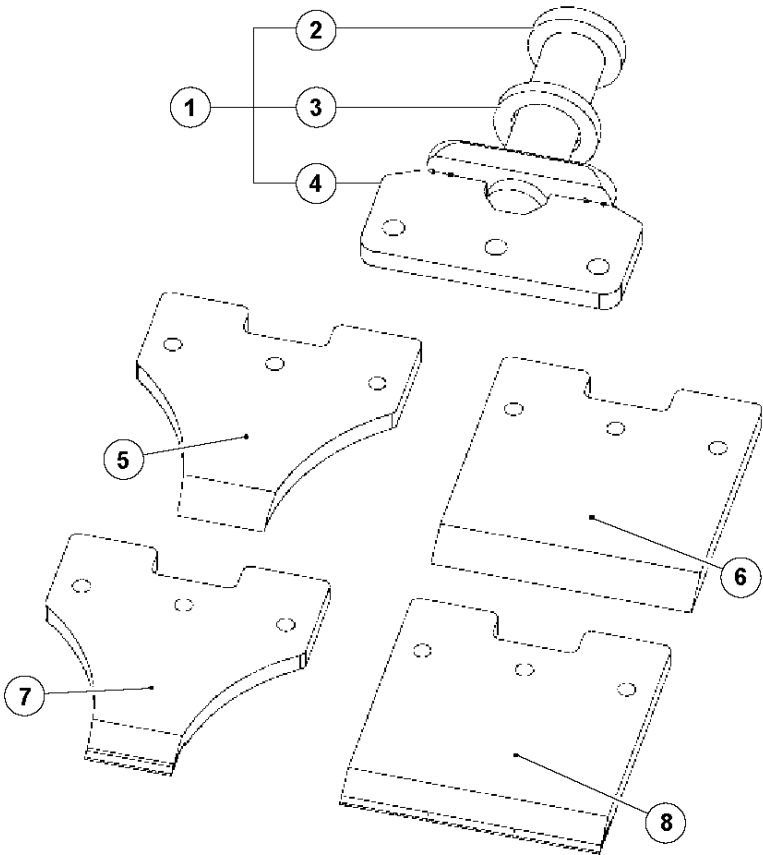

BMS 220P
CHISELS

Ref	Part No	Description	Remark	QTY KIT
1	533 85 85-01	CHISEL GUIDE	CHISEL GUIDE	1
2	533 86 56-01	CHISEL GUIDE	CHISEL GUIDE	1
3	533 12 78-01	TOOL	TOOL	1
4	533 12 80-01	CHISEL	CHISEL	1