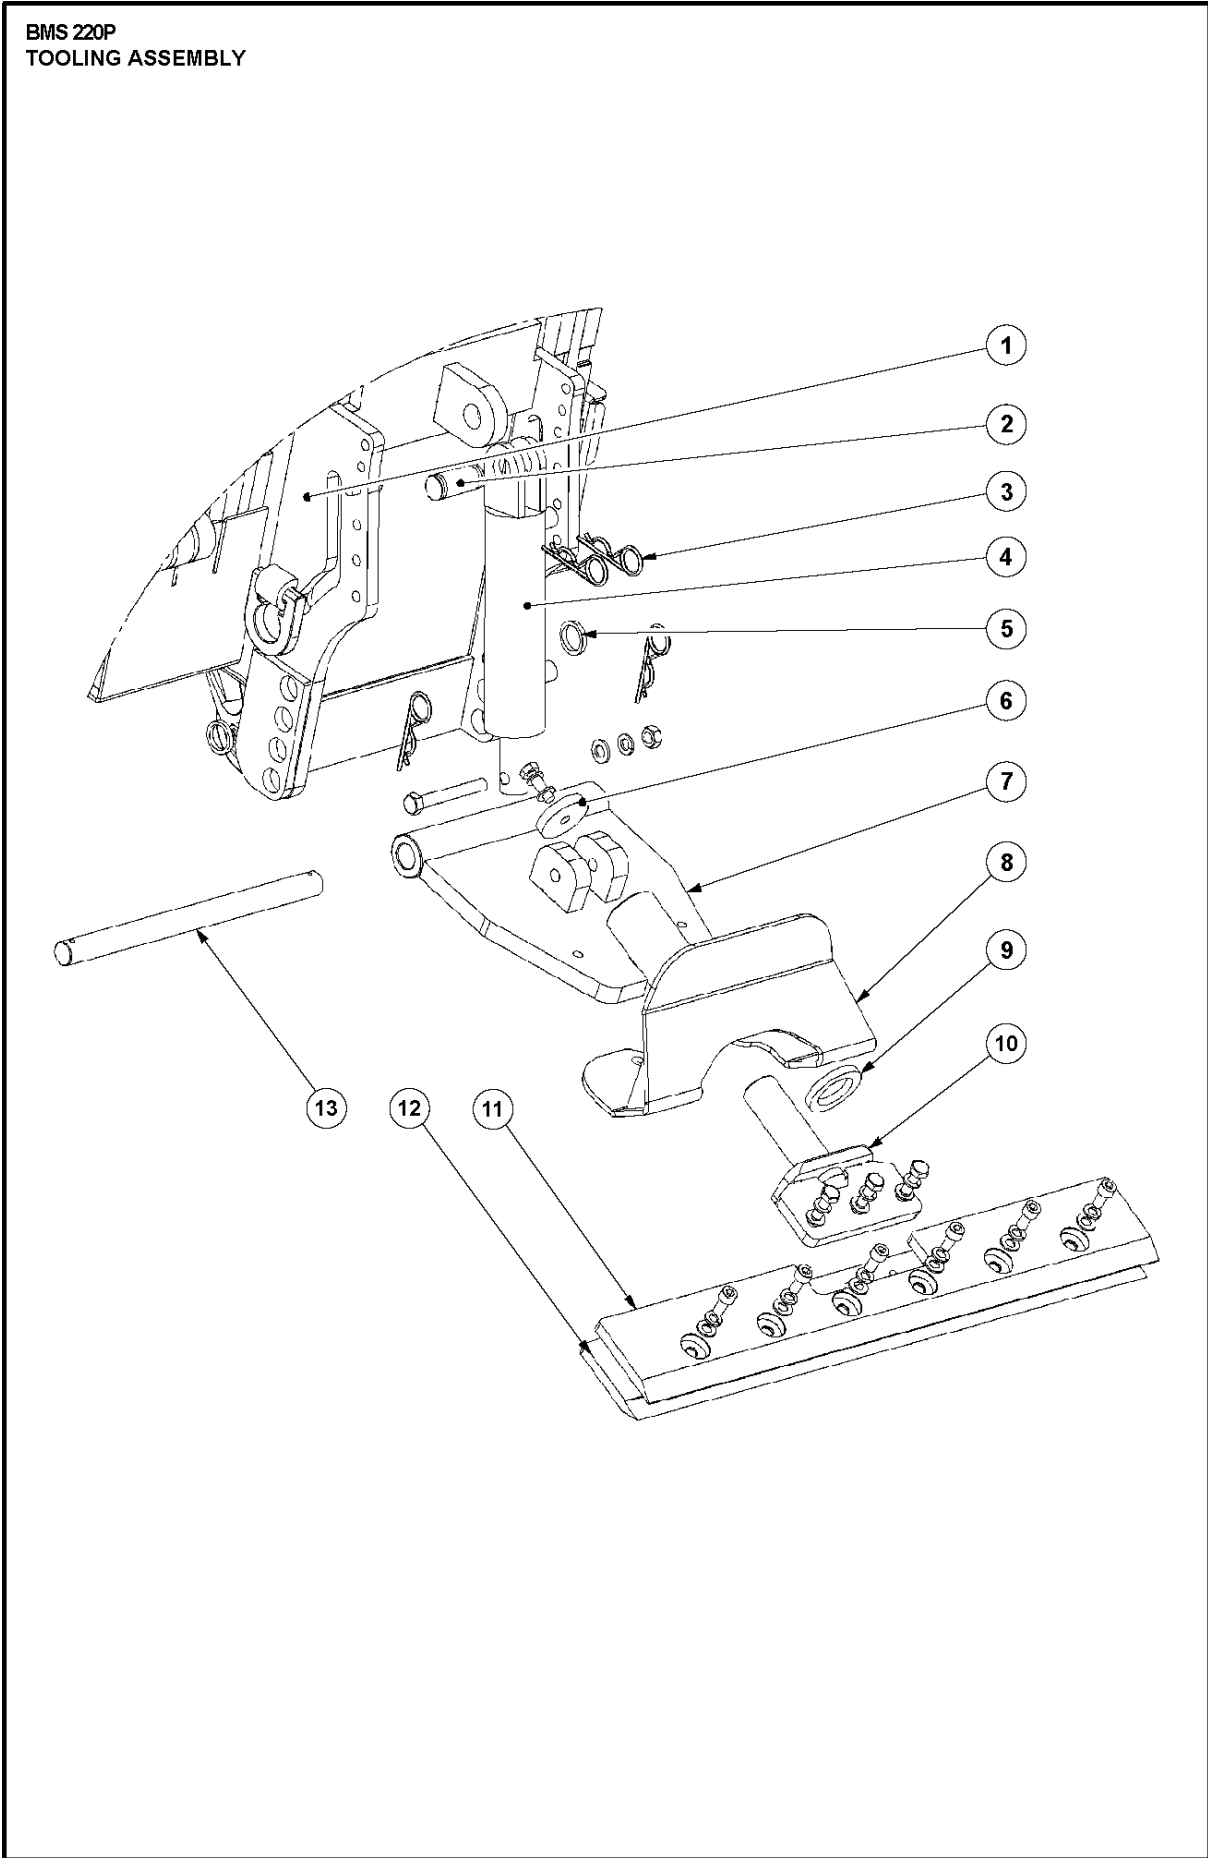

# SPARE PARTS LIST

SCRAPERS

BMS 220P, 2022-05

BMS 220P  
FULL ASSEMBLY

## COMPLETE ASSY

BMS 220P, 2022-05

Ref	Part No	Description	Remark	QTY KIT
1	533 76 89-01	REAR WHEEL	REAR WHEEL	2
2	535 23 61-01	SCRAPER	SCRAPER	4
3	533 13 77-01	TUBE	TUBE	1
4	534 91 14-01	COVER	COVER	1
5	533 26 95-01	COVER	COVER	1
6	533 31 42-01	BRACKET	BRACKET	1
7	533 44 86-01	SUPPORT	SUPPORT	1
8	536994901	TBD	SEAT	1
9	533 74 47-01	COVER	COVER	1
10	533 75 37-01	CONTROL PANEL	CONTROL PANEL	1
11	533 45 41-01	SUPPORT	SUPPORT	2
12	533 03 28-01	WEIGHT	WEIGHT	6
13	533 29 84-01	WHEEL	WHEEL	1
14	535 24 61-01	COVER	COVER	1
15	535 24 16-01	COVER	COVER	1
16	533 43 11-01	COVER	COVER	1
17	533 92 75-01	BRACKET	BRACKET	1
18	533 93 19-01	GEAR	GEAR	1
19	533 61 41-01	MUFFLER	MUFFLER	1
20	533 89 30-01	ENGINE	ENGINE	1
21	533 28 69-01	PANEL	PANEL	1

## TOOLS

BMS 220P, 2022-05

Ref	Part No	Description	Remark	QTY KIT
1	533 36 13-01	FRAME	FRAME	1
2	533 73 80-01	CYLINDER	CYLINDER	1
3	533 85 86-01	PIN	PIN	4
4	533 78 34-01	HYDRAULIC CYLINDER	HYDRAULIC CYLINDER	1
5	533 38 95-01	WASHER	WASHER	2
6	533 67 03-01	WASHER	WASHER	1
7	533 92 57-01	SUPPORT	SUPPORT	1
8	533 86 57-01	DEFLECTOR	DEFLECTOR	1
9	533 73 63-01	WASHER	WASHER	1
10	531 48 84-01	HOLDER	HOLDER	1
11	533 33 56-01	BLADE HOLDER	BLADE HOLDER	1
13	534 08 03-01	ROD	ROD	1
14	900 00 00-02	DUMMY PART	DUMMY PART	3
15	900 00 00-02	DUMMY PART	DUMMY PART	3
16	900 00 00-02	DUMMY PART	DUMMY PART	3
17	533 33 57-01	BLADE HOLDER	BLADE HOLDER	1
18	533 09 03-01	BLADE HOLDER	BLADE HOLDER	1
19	533 49 56-01	BLADE HOLDER	BLADE HOLDER	1
20	533 11 03-01	TOOL	TOOL	1
21	534 32 92-01	BLADE HOLDER	BLADE HOLDER	1
22	534 04 67-01	HOLDER	HOLDER	1

## LEVER

BMS 220P, 2022-05

Ref	Part No	Description	Remark	QTY KIT
1	533 74 47-01	COVER	COVER	1
2	535 24 34-01	BRACKET	BRACKET	1
3	533 84 70-01	VALVE	VALVE	1
4	533 73 42-01	SPOOL	SPOOL	1
5	533 22 23-01	SPOOL	SPOOL	1
6	533 09 47-01	HANDLE	HANDLE	1
7	533 91 63-01	HANDLE GRIP	HANDLE GRIP	1