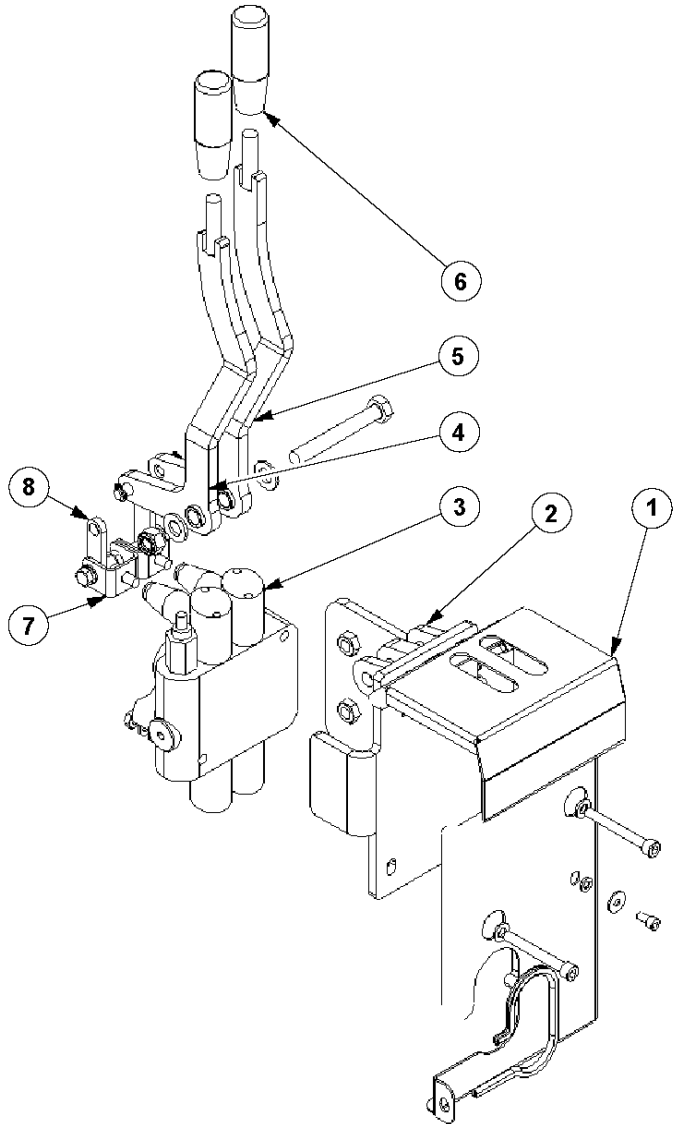

## TOOLS

BMS 220P, 2022-05

Ref	Part No	Description	Remark	QTY KIT
1	533 36 13-01	FRAME	FRAME	1
2	533 73 80-01	CYLINDER	CYLINDER	1
3	533 85 86-01	PIN	PIN	4
4	533 78 34-01	HYDRAULIC CYLINDER	HYDRAULIC CYLINDER	1
5	533 38 95-01	WASHER	WASHER	2
6	533 67 03-01	WASHER	WASHER	1
7	533 92 57-01	SUPPORT	SUPPORT	1
8	533 86 57-01	DEFLECTOR	DEFLECTOR	1
9	533 73 63-01	WASHER	WASHER	1
10	531 48 84-01	HOLDER	HOLDER	1
11	533 33 56-01	BLADE HOLDER	BLADE HOLDER	1
13	534 08 03-01	ROD	ROD	1
14	900 00 00-02	DUMMY PART	DUMMY PART	3
15	900 00 00-02	DUMMY PART	DUMMY PART	3
16	900 00 00-02	DUMMY PART	DUMMY PART	3
17	533 33 57-01	BLADE HOLDER	BLADE HOLDER	1
18	533 09 03-01	BLADE HOLDER	BLADE HOLDER	1
19	533 49 56-01	BLADE HOLDER	BLADE HOLDER	1
20	533 11 03-01	TOOL	TOOL	1
21	534 32 92-01	BLADE HOLDER	BLADE HOLDER	1
22	534 04 67-01	HOLDER	HOLDER	1

## LEVER

BMS 220P, 2022-05

Ref	Part No	Description	Remark	QTY KIT
1	533 74 47-01	COVER	COVER	1
2	535 24 34-01	BRACKET	BRACKET	1
3	533 84 70-01	VALVE	VALVE	1
4	533 73 42-01	SPOOL	SPOOL	1
5	533 22 23-01	SPOOL	SPOOL	1
6	533 09 47-01	HANDLE	HANDLE	1
7	533 91 63-01	HANDLE GRIP	HANDLE GRIP	1

BMS 220P  
DRIVE LEVER ASSEMBLY

LEVER

BMS 220P, 2022-05

Ref	Part No	Description	Remark	QTY KIT
1	535 24 61-01	COVER	COVER	1
2	535 16 56-01	BRACKET	BRACKET	1
3	533 86 53-01	VALVE	VALVE	1
4	533 02 65-01	HANDLE	HANDLE	1
5	533 36 92-01	HANDLE	HANDLE	1
6	533 91 63-01	HANDLE GRIP	HANDLE GRIP	2
7	533 73 42-01	SPOOL	SPOOL	2
8	533 22 23-01	SPOOL	SPOOL	2