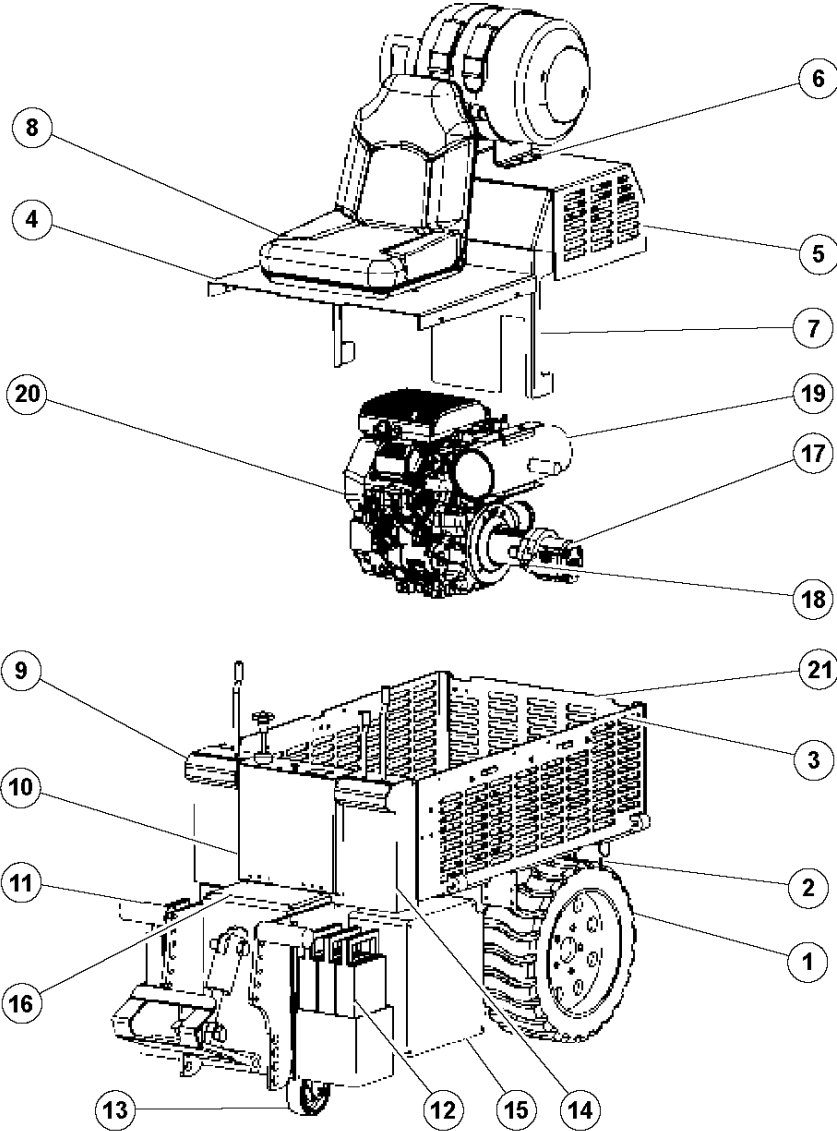

# SPARE PARTS LIST

SCRAPERS

BMS 220P, 2022-05

BMS 220P  
FULL ASSEMBLY

## COMPLETE ASSY

BMS 220P, 2022-05

Ref	Part No	Description	Remark	QTY KIT
1	533 76 89-01	REAR WHEEL	REAR WHEEL	2
2	535 23 61-01	SCRAPER	SCRAPER	4
3	533 13 77-01	TUBE	TUBE	1
4	534 91 14-01	COVER	COVER	1
5	533 26 95-01	COVER	COVER	1
6	533 31 42-01	BRACKET	BRACKET	1
7	533 44 86-01	SUPPORT	SUPPORT	1
8	536994901	TBD	SEAT	1
9	533 74 47-01	COVER	COVER	1
10	533 75 37-01	CONTROL PANEL	CONTROL PANEL	1
11	533 45 41-01	SUPPORT	SUPPORT	2
12	533 03 28-01	WEIGHT	WEIGHT	6
13	533 29 84-01	WHEEL	WHEEL	1
14	535 24 61-01	COVER	COVER	1
15	535 24 16-01	COVER	COVER	1
16	533 43 11-01	COVER	COVER	1
17	533 92 75-01	BRACKET	BRACKET	1
18	533 93 19-01	GEAR	GEAR	1
19	533 61 41-01	MUFFLER	MUFFLER	1
20	533 89 30-01	ENGINE	ENGINE	1
21	533 28 69-01	PANEL	PANEL	1

## TOOLS

BMS 220P, 2022-05

Ref	Part No	Description	Remark	QTY KIT
1	533 36 13-01	FRAME	FRAME	1
2	533 73 80-01	CYLINDER	CYLINDER	1
3	533 85 86-01	PIN	PIN	4
4	533 78 34-01	HYDRAULIC CYLINDER	HYDRAULIC CYLINDER	1
5	533 38 95-01	WASHER	WASHER	2
6	533 67 03-01	WASHER	WASHER	1
7	533 92 57-01	SUPPORT	SUPPORT	1
8	533 86 57-01	DEFLECTOR	DEFLECTOR	1
9	533 73 63-01	WASHER	WASHER	1
10	531 48 84-01	HOLDER	HOLDER	1
11	533 33 56-01	BLADE HOLDER	BLADE HOLDER	1
13	534 08 03-01	ROD	ROD	1
14	900 00 00-02	DUMMY PART	DUMMY PART	3
15	900 00 00-02	DUMMY PART	DUMMY PART	3
16	900 00 00-02	DUMMY PART	DUMMY PART	3
17	533 33 57-01	BLADE HOLDER	BLADE HOLDER	1
18	533 09 03-01	BLADE HOLDER	BLADE HOLDER	1
19	533 49 56-01	BLADE HOLDER	BLADE HOLDER	1
20	533 11 03-01	TOOL	TOOL	1
21	534 32 92-01	BLADE HOLDER	BLADE HOLDER	1
22	534 04 67-01	HOLDER	HOLDER	1