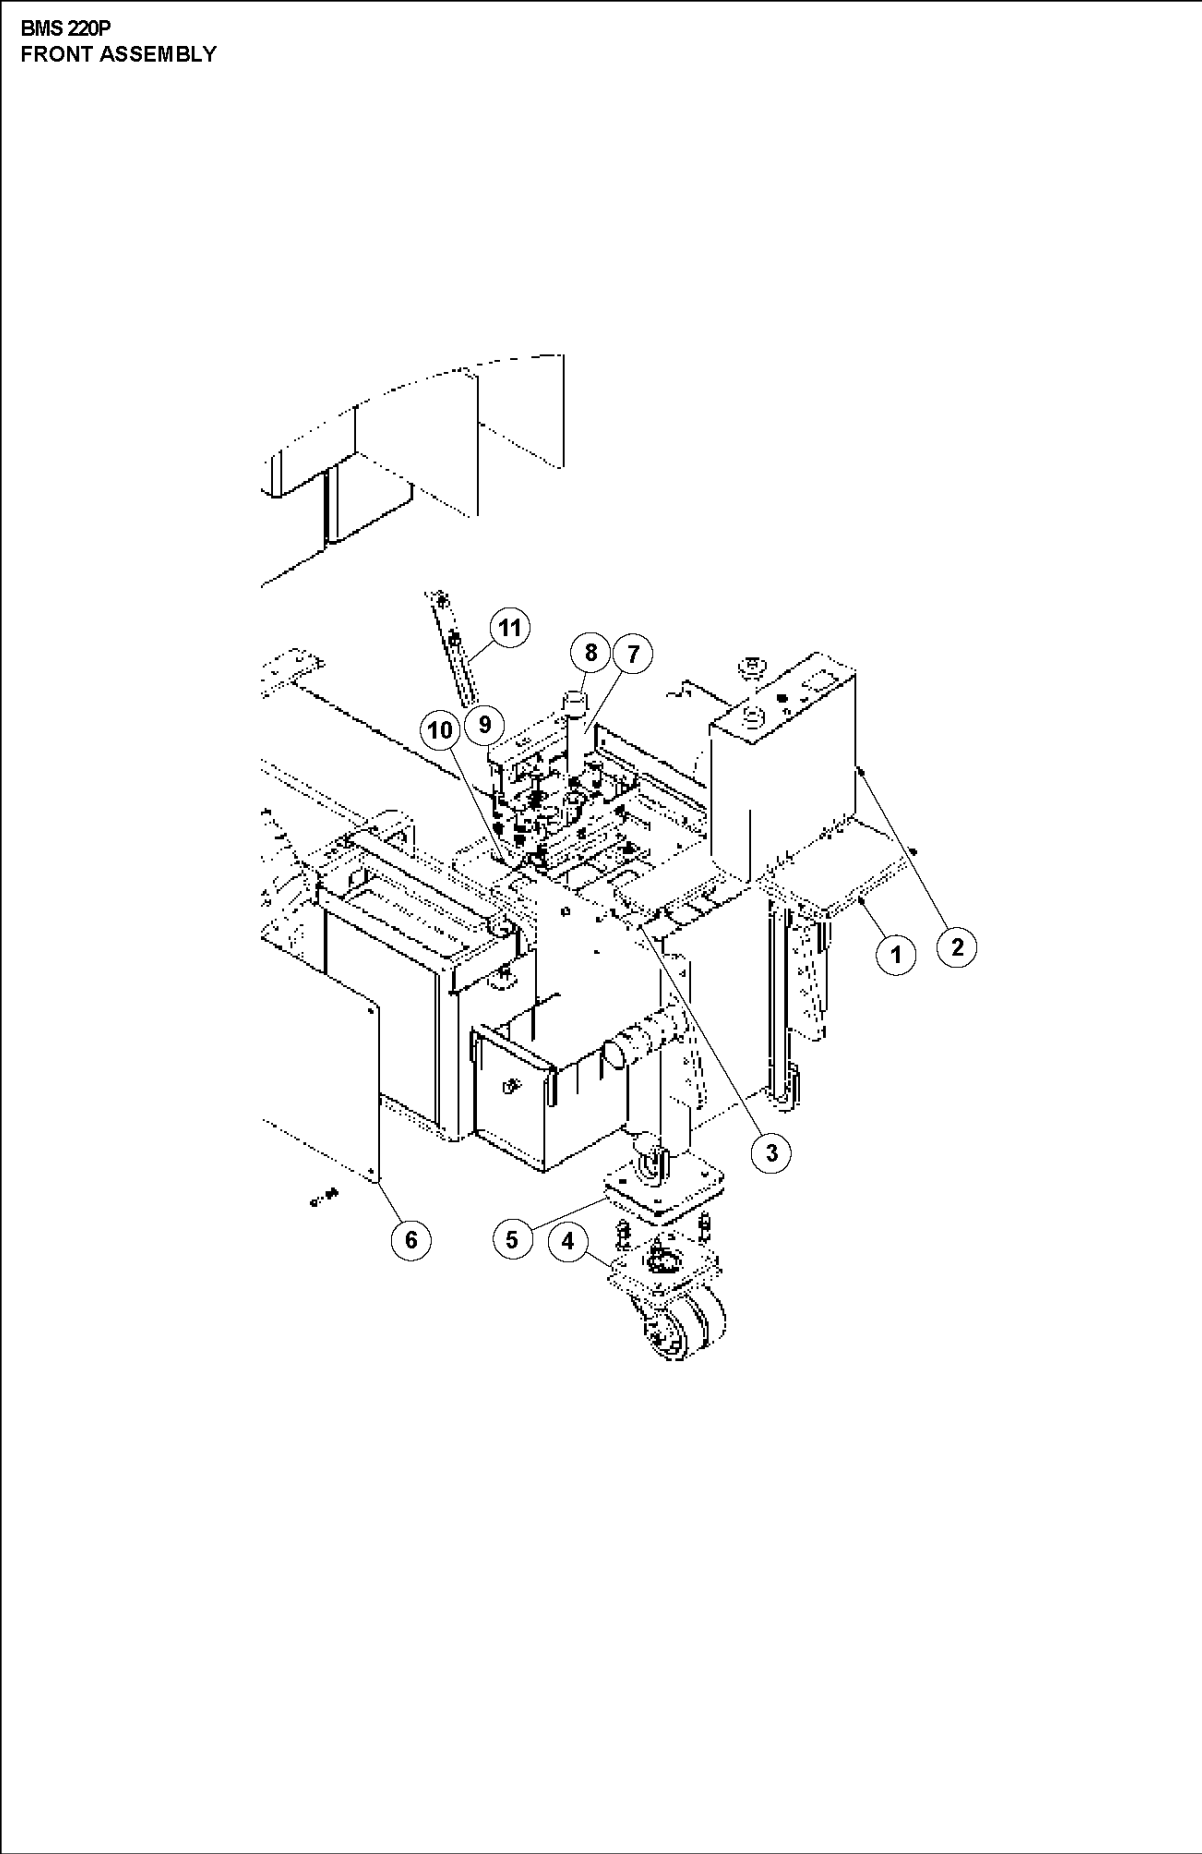

CHASSIS

BMS 220P, 2022-05

Ref	Part No	Description	Remark	QTY KIT
1	531312601	TBD	COVER	1
2	535 18 41-01	FRONT COVER	FRONT COVER	1
3	533 88 65-01	HOLDER	HOLDER	1
4	533 29 84-01	WHEEL	WHEEL	1
5	533 34 31-01	SPACER	SPACER	2
6	535 24 20-01	COVER	COVER	1
7	533 01 81-01	PIPE	PIPE	1
8	533 21 14-01	BUSH	BUSH	1
9	533 17 45-01	HOSE CONNECTOR	HOSE CONNECTOR	1
10	533 22 57-01	SEAL	SEAL	1
11	533 44 48-01	PLATE	PLATE	1