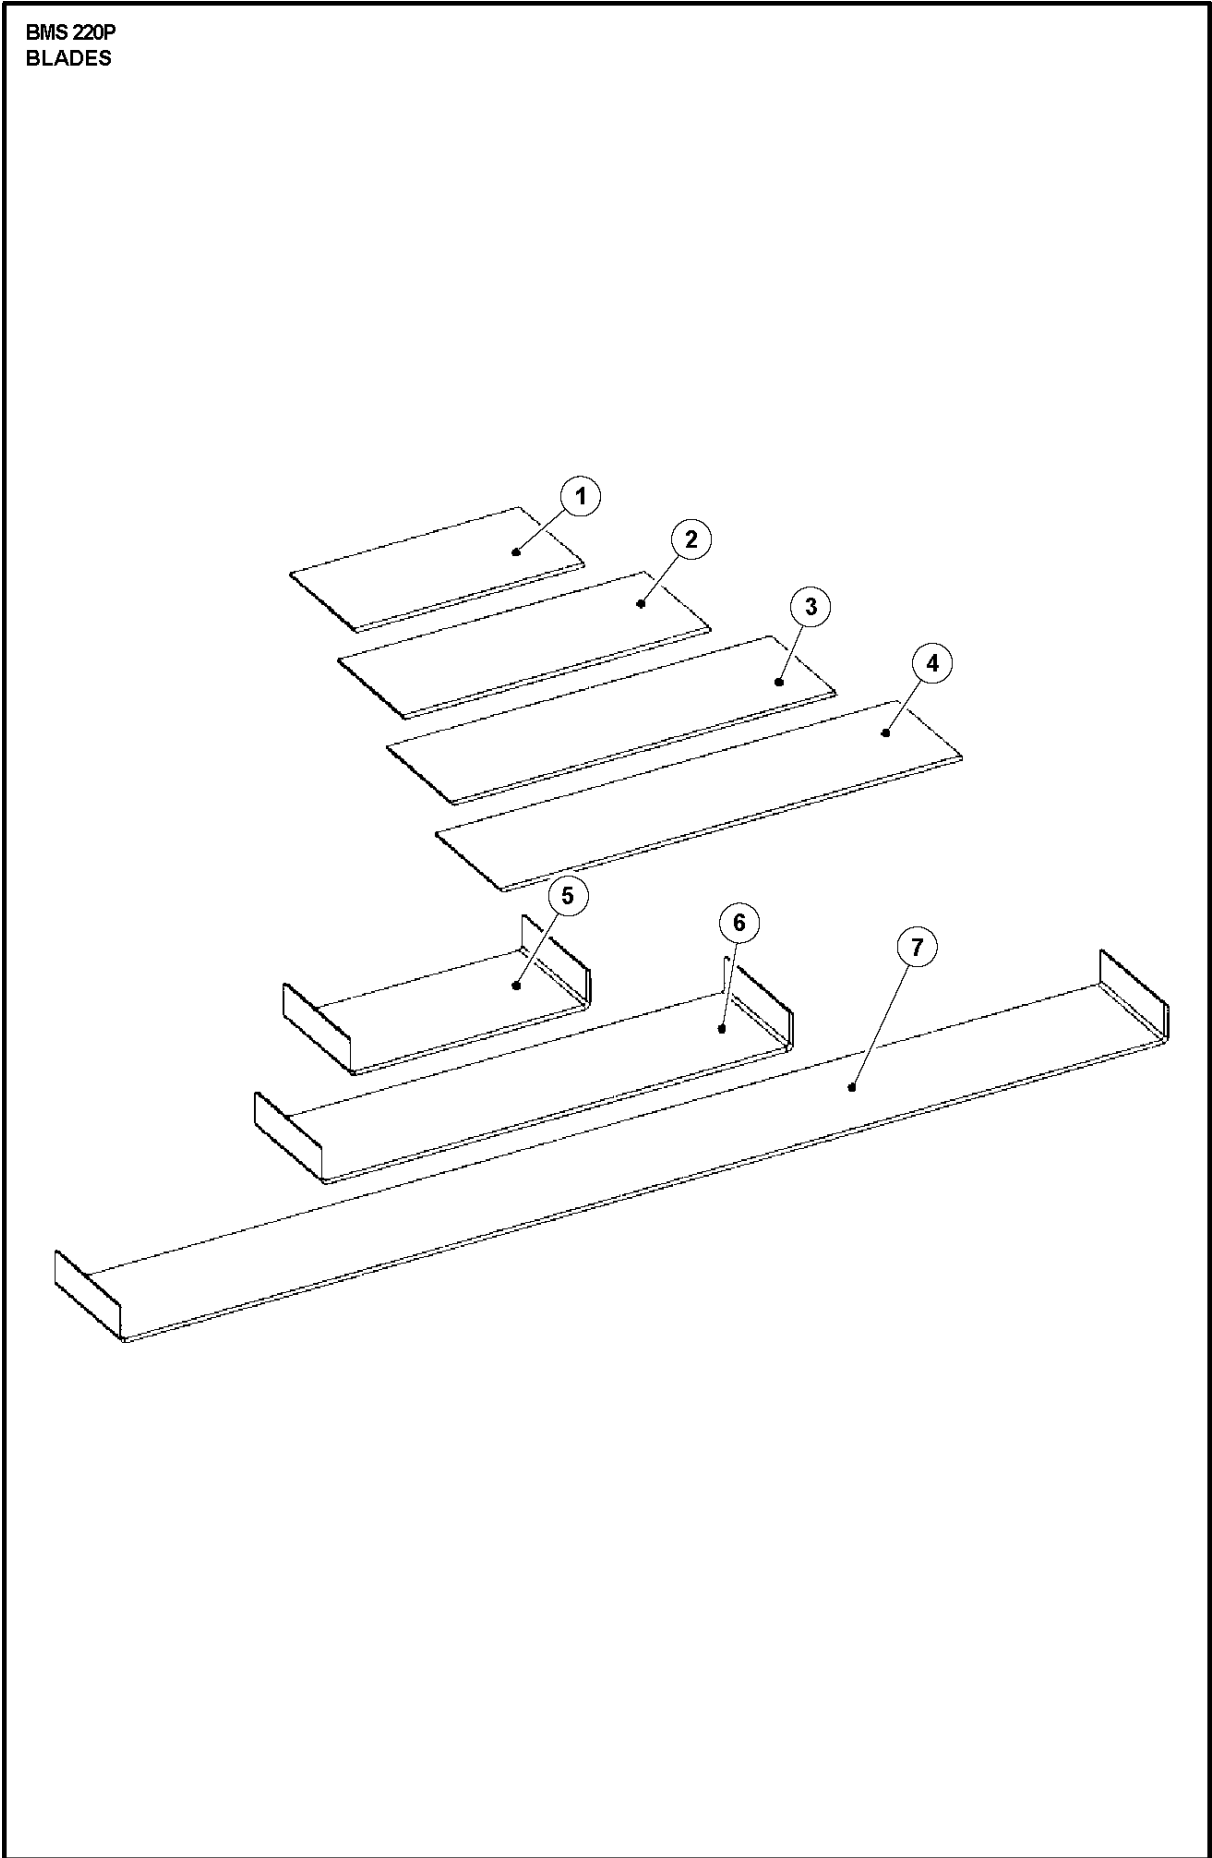

Ref	Part No	Description	Remark	QTY KIT
1	533 82 45-01	BLADE	BLADE	1
2	533 85 15-01	BLADE	BLADE	1
3	533 85 26-01	BLADE	BLADE	1
4	533 85 03-01	BLADE	BLADE	1
5	533 85 84-01	BLADE	BLADE	1
6	533 85 96-01	BLADE	BLADE	1
7	536 27 06-01	BLADE	BLADE	1