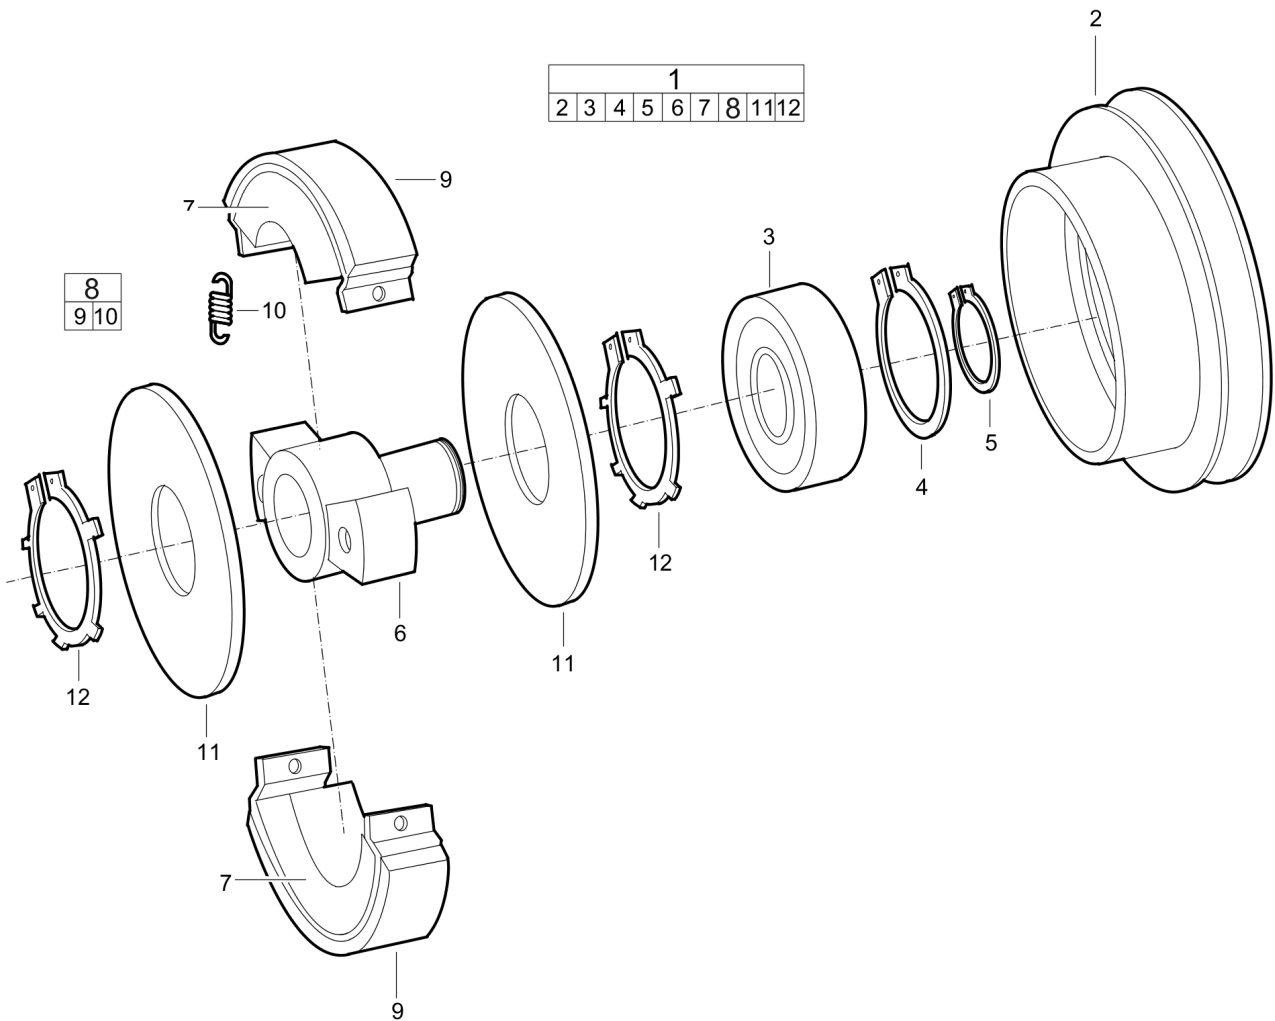

Spare parts list Centrifugal clutch, Honda

Item	Part No.	Name	Qty	L
1	4700394422	Clutch, cpl	1	
2	4700950351	V-belt pulley	1	
3	4700937034	Bearing	1	
4	4700937035	Retaining ring	1	
5	4700937036	Retaining ring	1	
6	4700938701	Hub	1	
7	4700239290	Weight	2	
8	4700945616	Clutch lining kit	1	
9	---	Clutch lining	2	
10	---	Spring	2	
11	4700239768	Cover	2	
12	4700239734	Retaining ring	2