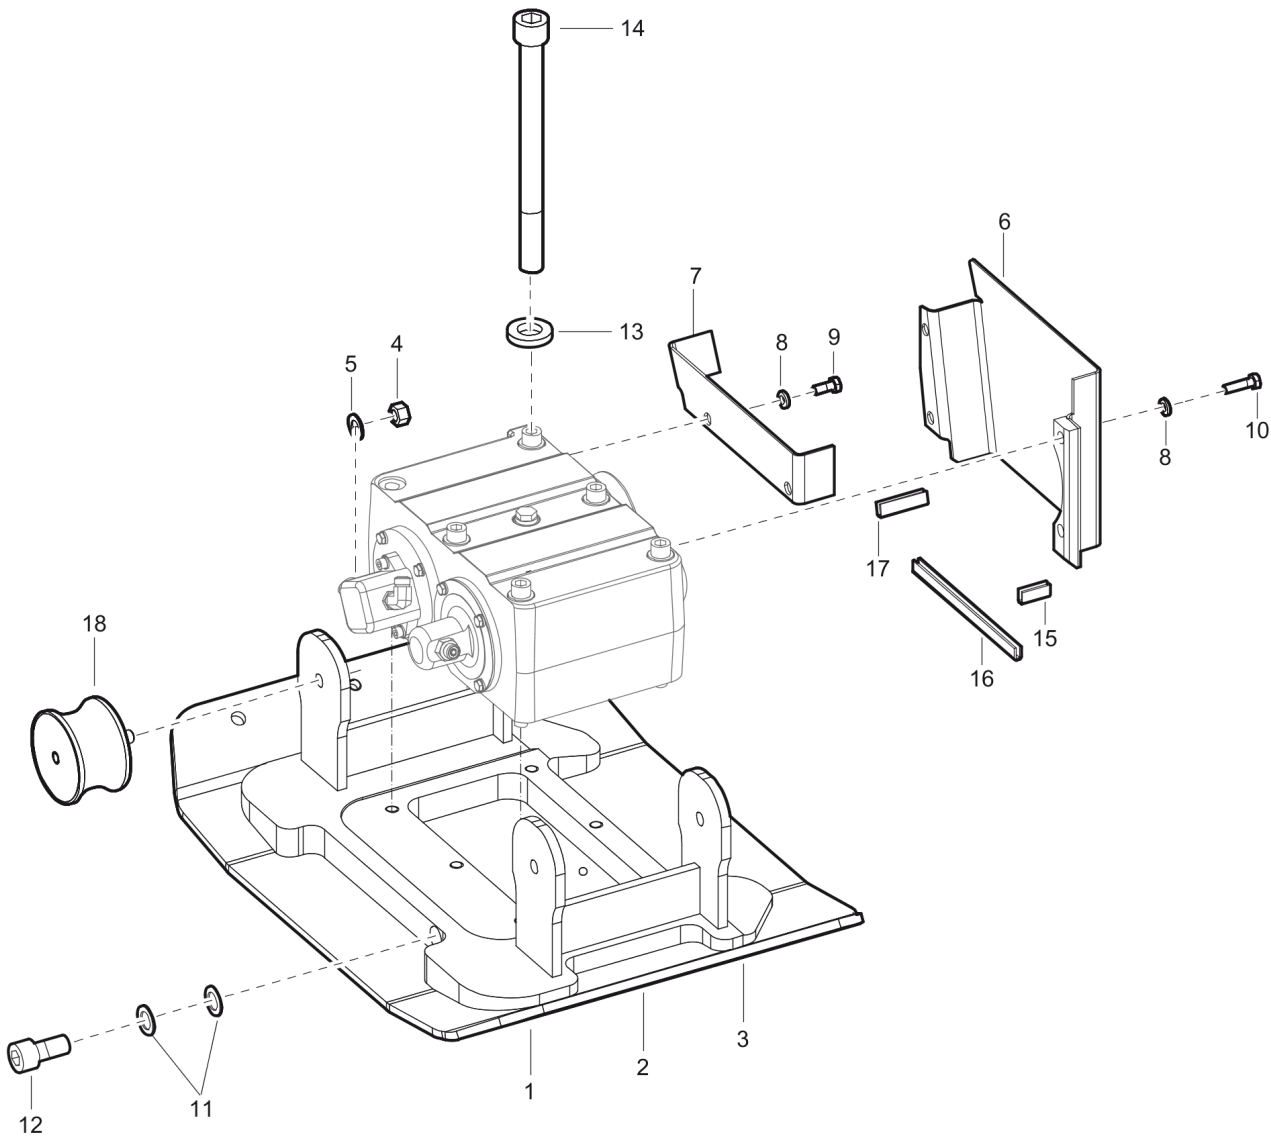

Spare parts list Ground plate and eccentric element installation

Refer to the Parts Online web page for most up-to-date information. The printed information might be outdated.

Item	Part No.	Name	Qty	L
1	3382014365	Ground plate 350 mm	1	
2	4700391895	Ground plate 450mm	1	
3	4700394562	Ground plate 600 mm	1	
4	0266211200	Nut	4	
5	0301235800	Plain washer(A) 13 x 24 x 2.5	4	
6	4700379581	V-belt cover	1	
7	4700390433	Protection	1	
8	0301233500	Plain washer(A) 8.4 x 16 x 1.6	6	
9	0147132303	Hex. head screw	4	
10	0147132603	Hex. head screw M8 x 30	2	
11	4700747541	Copper washer, 16.7 x 24 x 1.5 mm, 0.66 x 0.94 x 0.06 in. TYPE A, M16	2	
12	4700508028	Screw, M10x20H	1	
13	4700904703	Plain washer 13x24x4 mm	6	
14	4700929449	Screw	6	
15	4700202028	Edge trim	1	
16	4700202028	Edge trim	1	
17	4700202028	Edge trim	1	
18	4700390236	Shock absorber	4