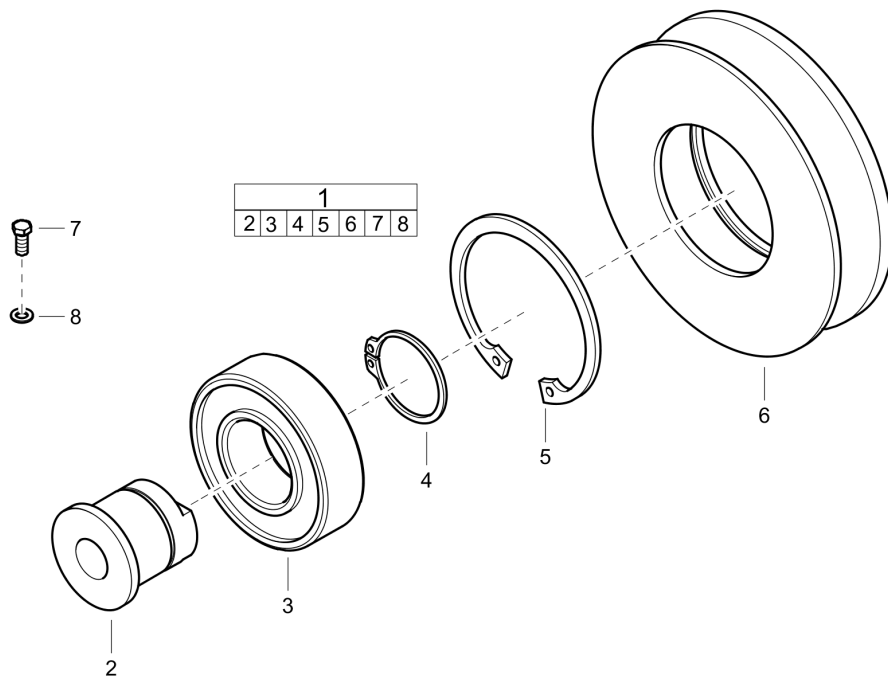

Spare parts list Belt tightener

Item	Part No.	Name	Qty	L
1	4700280835	Belt tightener	1	
2	4700280837	Shaft	1	
3	4700111114	deep groove ball bearing	1	
4	0335112700	Circlip	1	
5	4700151017	Bore Circlip	1	
6	4700280836	V-belt pulley	1	
7	0147140103	Hex. head screw M12 x 30	1	
8	4700904213	Steel Plain Washer	1