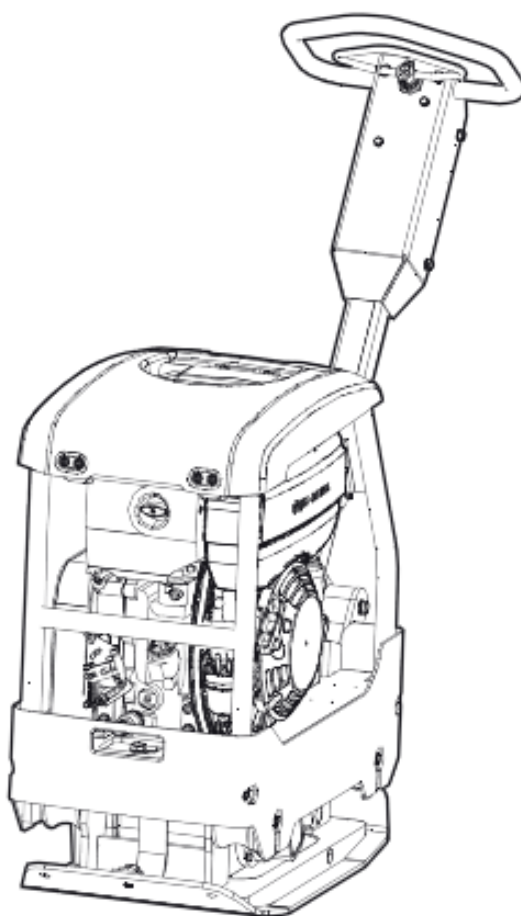

LG164

Spare parts list

Forward and reversible plate

LG164 s/n BGF000001 -

General information

This spare parts list applies to the following:

Part number	Description
3382 0005 84	LG164-350 Hatz
3382 0005 88	LG164-450 Hatz Bio
3382 0005 89	LG164-450 Honda Bio
3382 0005 90	LG164-450 Honda Bio CRAMO
3382 0005 91	LG164-350 Honda Bio
3382 0005 92	LG164-350 Hatz Bio
3382 0005 85	LG164-450 Hatz
3382 0005 87	LG164-450 Honda
3382 0005 86	LG164-350 Honda
3382 0005 96	LG164-600 Hatz
3382 0005 97	LG164-350 Hatz Loxam
3382 0005 98	LG164-450 Hatz EPA

Spare parts list Ground plate and engine plate Honda

Refer to the Parts Online web page for most up-to-date information. The printed information might be outdated.

Item	Part No.	Name	Qty	L
1	3382014359	Engine plate	1	
2	0291111200	Nut DIN985	2	
3	5541772100	Flange screw	4	
4	3382014384	Protective frame	1	
5	3382010453	Lifting lug	1	
6	4700387260	Clip	2	
7	4700387705	Stop	2	
8	0147140603	Hex. head screw M12 x 55	2	
9	0384300059	Washer	4	
10	3382014380	Bracket	1	
11	3382014973	Clip	1	
12	0301232100	Plain washer(A) 6.4 x 12 x 1.6	2	
13	0147124703	Screw	2	
16	3382014381	Hood	1	
17	0215001107	Screw	4	
18	0291112816	Lock nut,M8	6	
19	4700386496	Rubber cloth	2	
20	3382014285	Distance	2	
21	3382014368	Washer, 10.5 x 22 x 4 mm, 0.41 x 0.87 x 0.16 in. 300 HV	4	
22	5541772100	Flange screw	4	
23	4700390515	Throttle control, complete	1	
24	3382014459	Wire	1	
25	0216195759	Hex.soc contrsrnk screw	2	
26	0291112814	Lock nut, M5 ISO7040	2	
27	0348010117	Cable tie	2	
28	4700392111	Bracket	1	
29	4700903903	Screw, M5 x 12 mm 10.9 FZB	1	
30	4700500013	Screw, M6x16 mm 8.8 A2K	1	