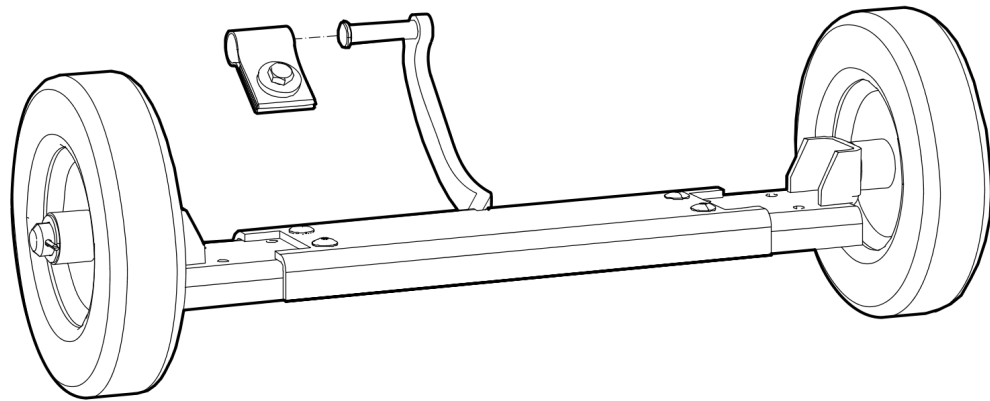

Item	Part No.	Name	Qty	L
1	3382100034	Forward and reverse piston repair kit	1	
2	4700281276	Sealing ring	1	A
3	4812070051	Piston rod	1	A
4	4700151039	Retaining ring	1	A
5	4812070359	Ball bearing	1	A
6	4700150002	Retaining ring	1	A
7	4812070362	Thrust ball bearing	1	A
8	4812070363	Spring washer	1	A
9	4812070050	Hydraulic cylinder	1	A
10	4812070095	Hydraulic Cylinder	1	A
11	4700904228	Washer DIN125	4	A
12	4700500040	Screw, M6x20 mm 8.8 A2K	4	A

Comments for Page: Forward and reverse piston repair kit

(L)OCAL REMARKS

A | See section "Eccentric element".

Kits Transport device kit