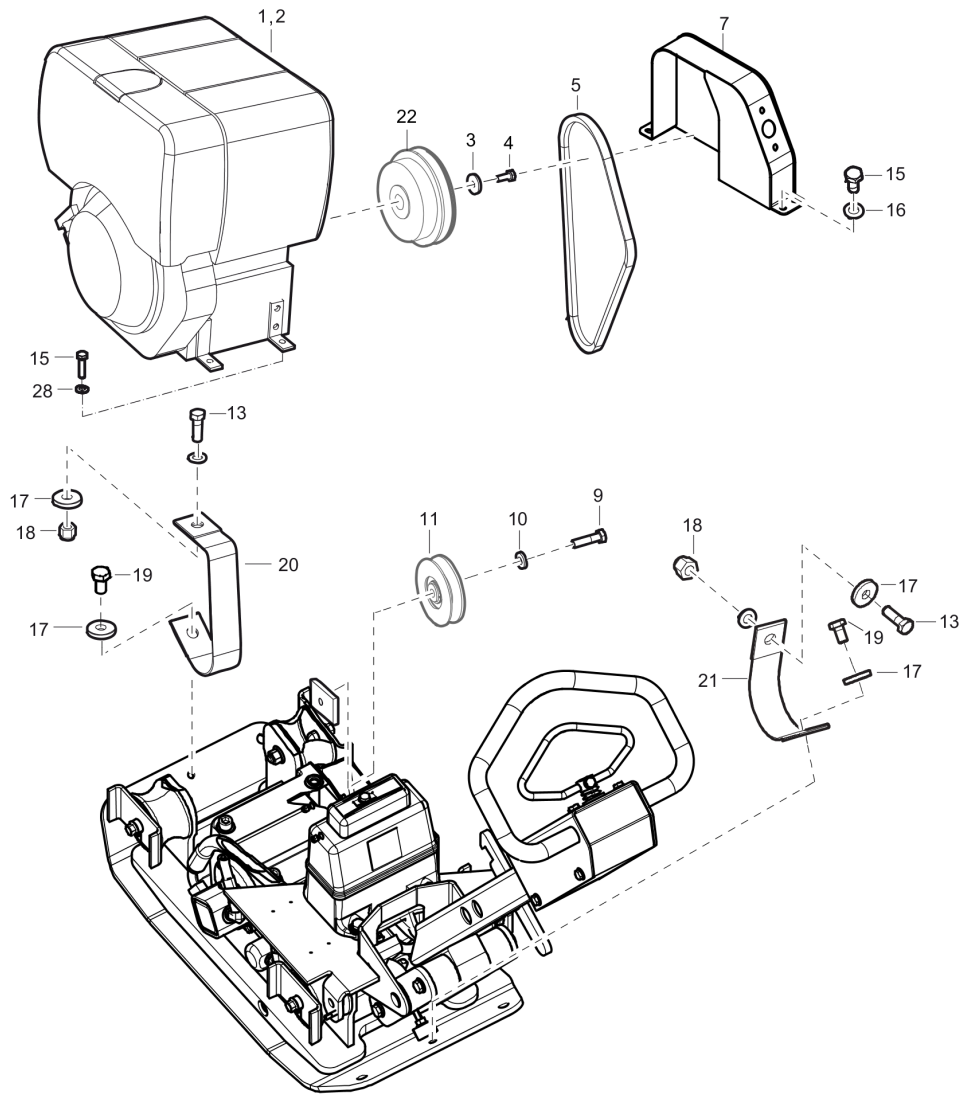

Spare parts list Engine installation, Hatz

Item	Part No.	Name	Qty	L
1	4700391058	Engine, cpl Hatz 1B20 Non EPA version	1	
2	3382012242	Engine, Hatz 1B20 manual start EPA	1	
3	0300013080	Washer, 8.4 x 26 x 4 mm, 0.33 x 1.02 x 0.16 in. 300 HV	1	
4	0147132503	Hex. head screw	1	
5	4700281336	V-belt	1	
7	3382014415	V-belt cover	1	
9	0147140103	Hex. head screw M12 x 30	1	
10	0300013079	Washer, 10.5 x 22 x 4 mm, 0.41 x 0.87 x 0.16 in. 300 HV	1	
11	4700280835	Belt tightener	1	
13	0147140203	Screw	2	
15	0147132303	Hex. head screw	4	
16	0301233500	Plain washer(A) 8.4 x 16 x 1.6	4	
17	0303115900	Washer, 13 x 36 x 6 mm, 0.51 x 1.42 x 0.24 in. 300 HV	4	
18	0291112822	Locknut	2	
19	0147139803	Screw	2	
20	3382010059	Strap	2	
21	3382010874	Strap	1	
22	4700378033	Clutch, cpl	1	
28	0301233500	Plain washer(A) 8.4 x 16 x 1.6	4