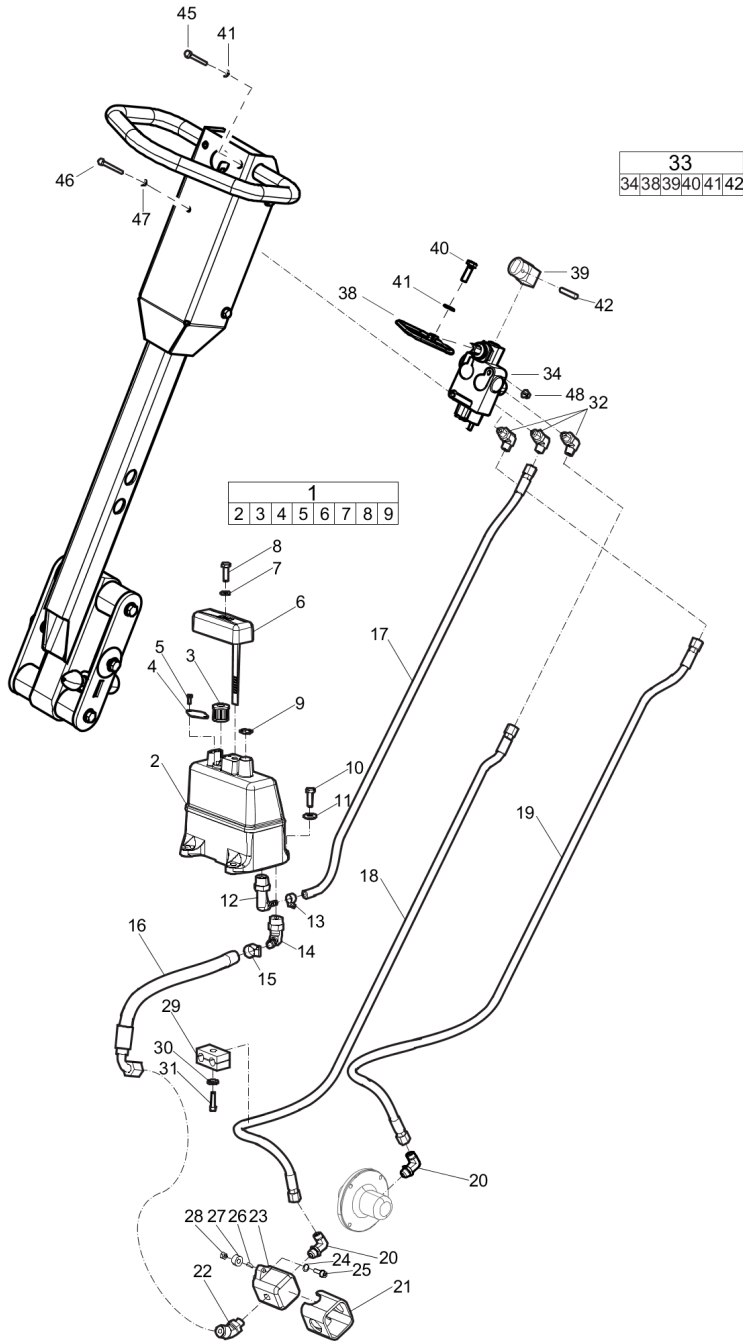

Spare parts list Hydraulic system

Refer to the Parts Online web page for most up-to-date information. The printed information might be outdated.

Item	Part No.	Name	Qty	L
1	4700376677	Hydraulic oil tank, complete	1	
2	--	Hydraulic oil tank	1	
3	4700381566	Air filter	1	
4	4700381563	Holder	1	
5	4700904960	Screw, K50 x 12 mm Type KX-PT	2	
6	4700381385	Cover with oil dipstick	1	
7	4700904229	Washer, 8.4x 6x1.5 mm 300HV	1	
8	4700500021	Screw, M8x25 mm 8.8 A2K	1	
9	4700160110	O-ring	1	
10	0147136203	Screw	4	
11	0301234400	Washer plain	4	
12	4700376674	Adapter	1	
13	4700313108	Hose clamp	1	
14	4700924996	Hose connection	1	
15	4700313003	Hose clamp	1	
16	4700391801	Hydraulic hose	1	
17	4700390431	Hydraulic hose	1	
18	4700483900	Hydraulic hose	1	
19	4700483906	Hydraulic hose	1	
20	4700792272	Elbow 90 orfs	2	
21	4700280540	Cover	1	
22	4700792253	Elbow	1	
23	4700383562	Hydraulic pump	1	
24	4700904228	Washer DIN125	2	
25	4700508025	Screw, M6x20 mm 8.8 A2K	2	
26	4700928789	Key	1	
27	4700928894	Sleeve	1	
28	4700570004	Hexagon nut M6	1	
29	4700792273	Pipe clamp block	1	
30	0301232100	Plain washer(A) 6.4 x 12 x 1.6	1	
31	0211124903	Hex socket screw	1	
32	4700791397	Elbow 90, O-ring	3	
33	4700282993	Valve, complete	1	
34	-	Valve body	1	
38	3382014391	Lever	1	
39	3382100268	Housing	1	
40	0147132503	Hex. head screw	2	
41	0301233500	Plain washer(A) 8.4 x 16 x 1.6	8	

Refer to the Parts Online web page for most up-to-date information. The printed information might be outdated.