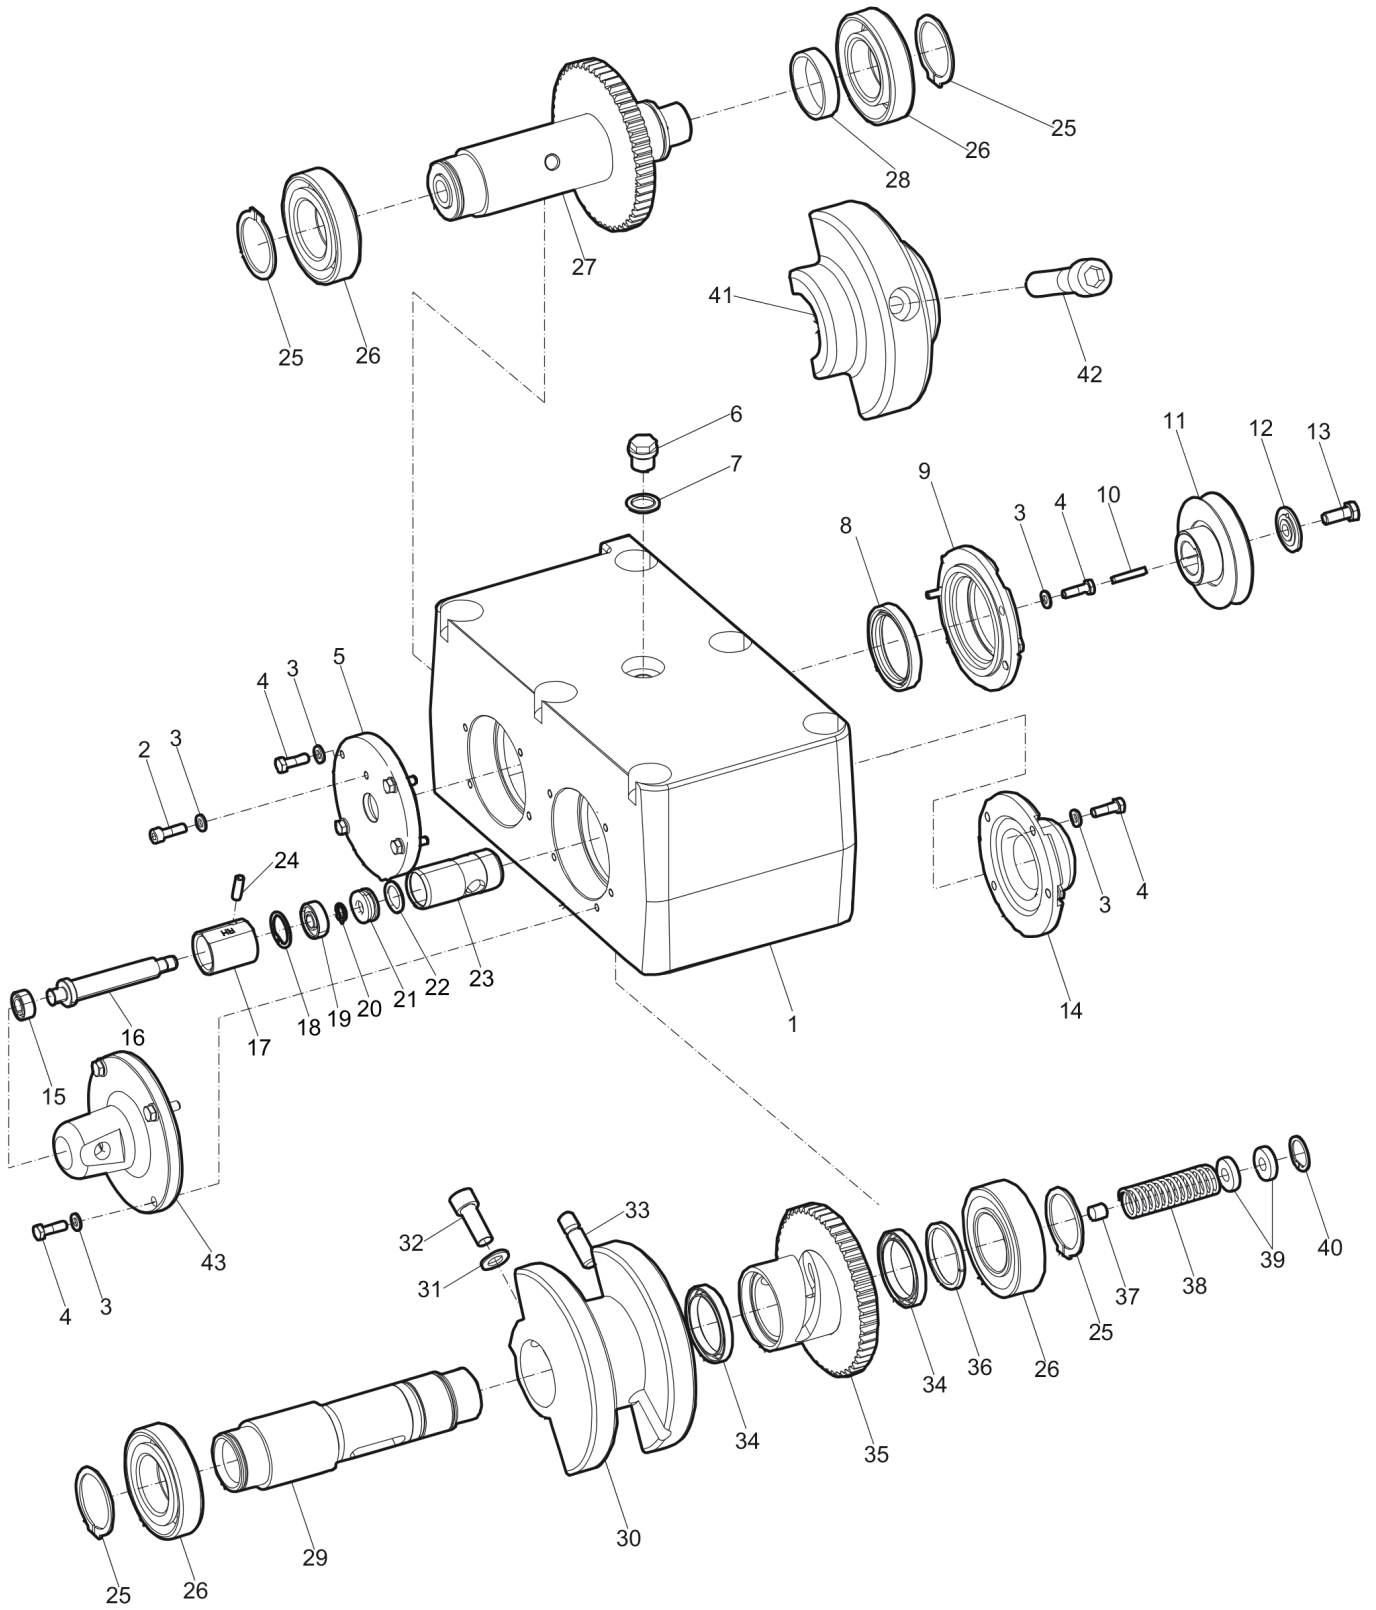

Spare parts list Eccentric element

Refer to the Parts Online web page for most up-to-date information. The printed information might be outdated.

Item	Part No.	Name	Qty	L
1	4700390091	Eccentric housing	1	
2	4700508025	Screw, M6x20 mm 8.8 A2K	2	
3	4700904228	Washer DIN125	18	
4	4700500040	Screw, M6x20 mm 8.8 A2K	16	
5	4700379168	Cover	1	
6	4700232143	Plug, M16	1	
7	4700162011	Washer, 16.7x24x1.5 mm Type A M16	1	
8	4700928794	Sealing ring	1	
9	4700379167	Cover	1	
10	4700350029	Feather key	1	
11	4700390446	Pulley	1	
12	4700280654	Washer	1	
13	4700500028	Screw, M10 x 25 mm 8.8 A3K	1	
14	4812070055	Cover	1	
15	4700281276	Sealing ring	1	
16	4812070051	Piston rod	1	
17	4812070097	Cap	1	
18	4700151039	Retaining ring	1	
19	4812070359	Ball bearing	1	
20	4700150002	Retaining ring	1	
21	4812070362	Thrust ball bearing	1	
22	4812070363	Spring washer	1	
23	4812070053	Piston	1	
24	4812070095	Hydraulic Cylinder	1	
25	4700150017	Retaining ring	4	
26	4700903363	Roller bearing	4	
27	4700379488	Shaft, cpl	1	
28	4700280645	Spacer ring	1	
29	4812070054	Eccentric shaft	1	
30	4700280633	Eccentric	1	
31	4700904231	Washer, 13x24x2 mm 300 HV	1	
32	4700792723	Screw, M12 x 30mm 10.9GEOMET®	1	A
33	4700280644	Pin	1	
34	4700929287	Ball bearing	2	
35	4812070690	Gear wheel	1	
36	4700280646	Spacer	1	
37	4700928241	Screw	1	
38	4700280677	Spring	1	

Refer to the Parts Online web page for most up-to-date information. The printed information might be outdated.