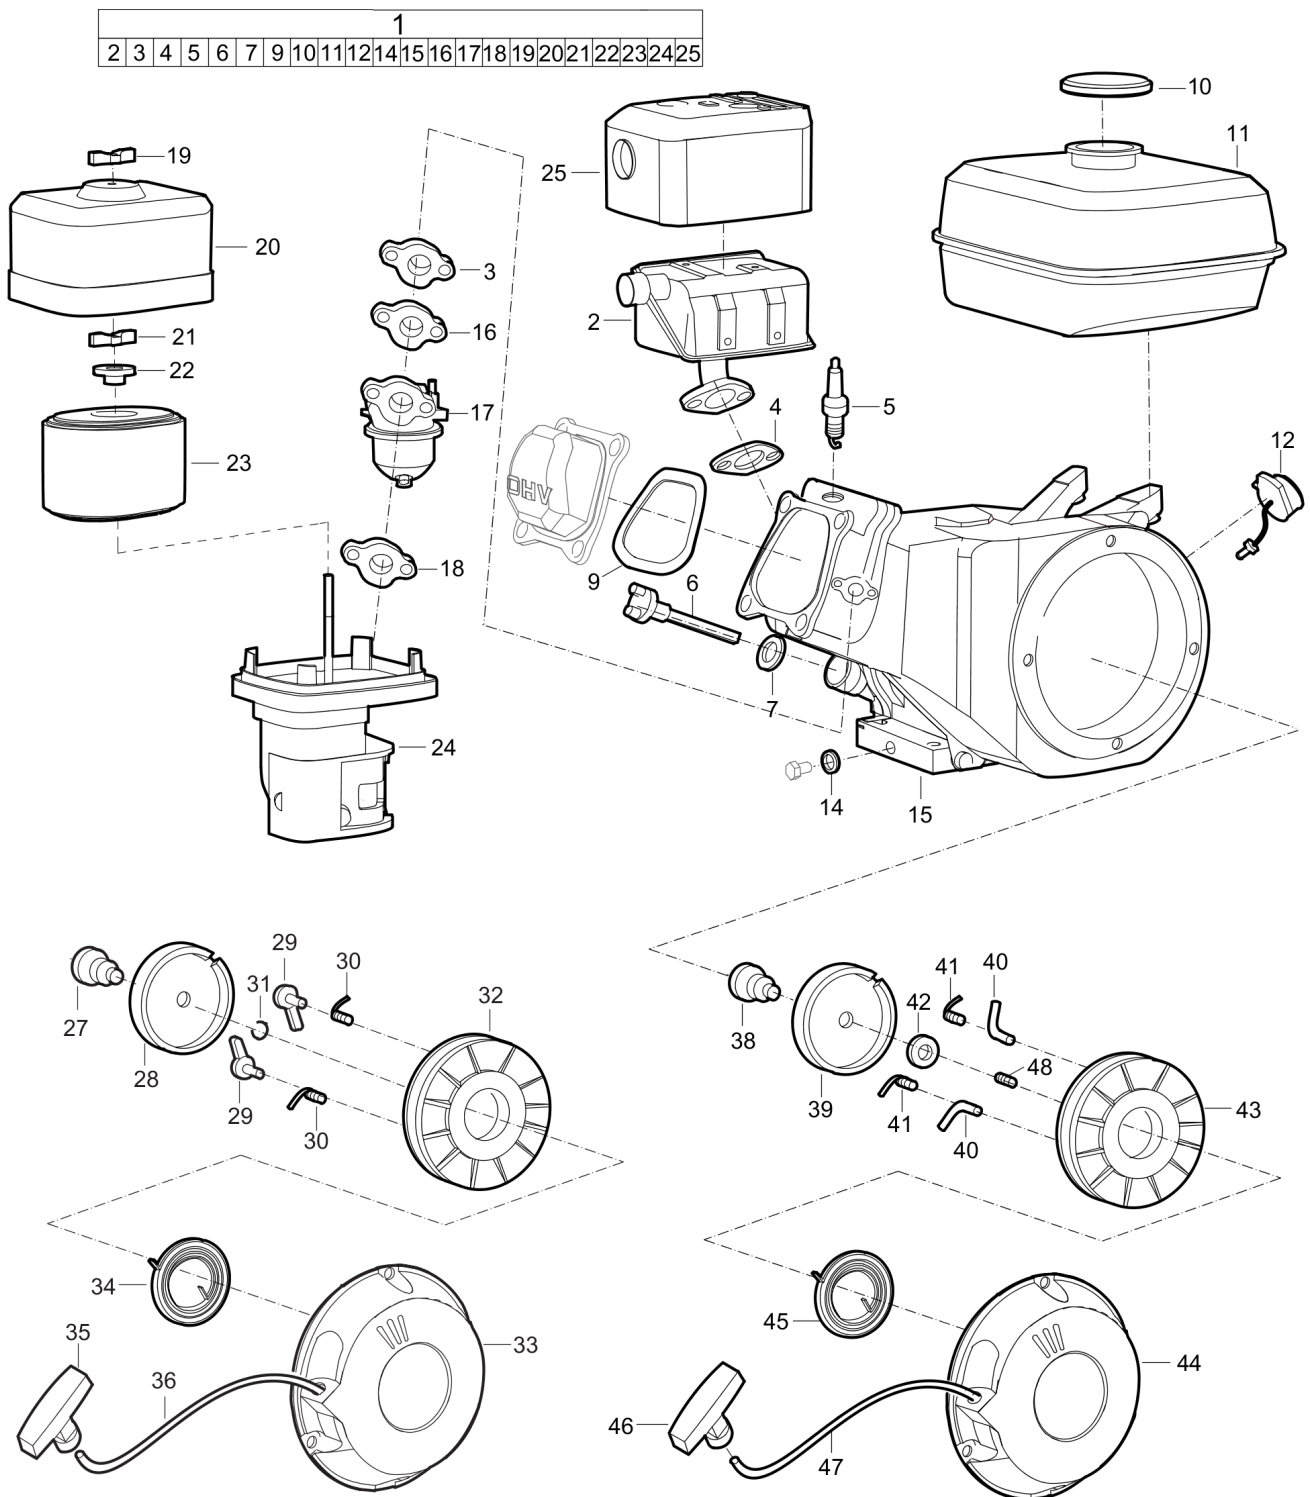

Spare parts list Engine, Honda GX 160 UT2 SXS4 OH

Refer to the Parts Online web page for most up-to-date information. The printed information might be outdated.

Item	Part No.	Name	Qty	L
1	4700281125	Engine, Honda GX160UT2 SXS4 SD	1	
2	3382100163	Silencer	1	
3	3382100168	Gasket	1	
4	4700239063	Gasket, muffler	1	
5	3382100167	Spark plug	1	
6	3382100165	Oil dipstick, complete	1	
7	3382100166	Gasket	1	
9	4700238301	Gasket	1	
10	3382100174	Fuel cap	1	
11	3382100173	Fuel tank	1	
12	3382100172	Engine switch	1	
14	4700238303	Gasket	1	
15	--	Engine part	1	
16	4700937049	Gasket	1	
17	3382100164	Carburetor	1	
18	4700939659	Spacer	1	
19	4700239771	Nut	1	
20	4700239685	Cover	1	
21	4700239771	Nut	1	
22	4700239772	Grommet	1	
23	4700239323	Air filter, complete	1	
24	4700938230	Air filter housing	1	
25	4700239060	Muffler cover, upper	1	
27	4700239381	Screw	1	
28	4700239380	Guide	1	
29	4700239378	Ratchet	2	
30	4700239377	Spring	2	
31	4700239379	Friction spring	1	
32	4700239376	Reel	1	
33	---	Housing	1	
34	4700239375	Spring	1	
35	4700239391	Handle	1	
36	4700239374	Starter rope	1	
38	3382100177	Adjustment screw	1	
39	4700239380	Guide	1	
40	3382100169	Ratchet	2	
41	4700239377	Spring	2	
42	3382100170	Friction washer	1	

Refer to the Parts Online web page for most up-to-date information. The printed information might be outdated.