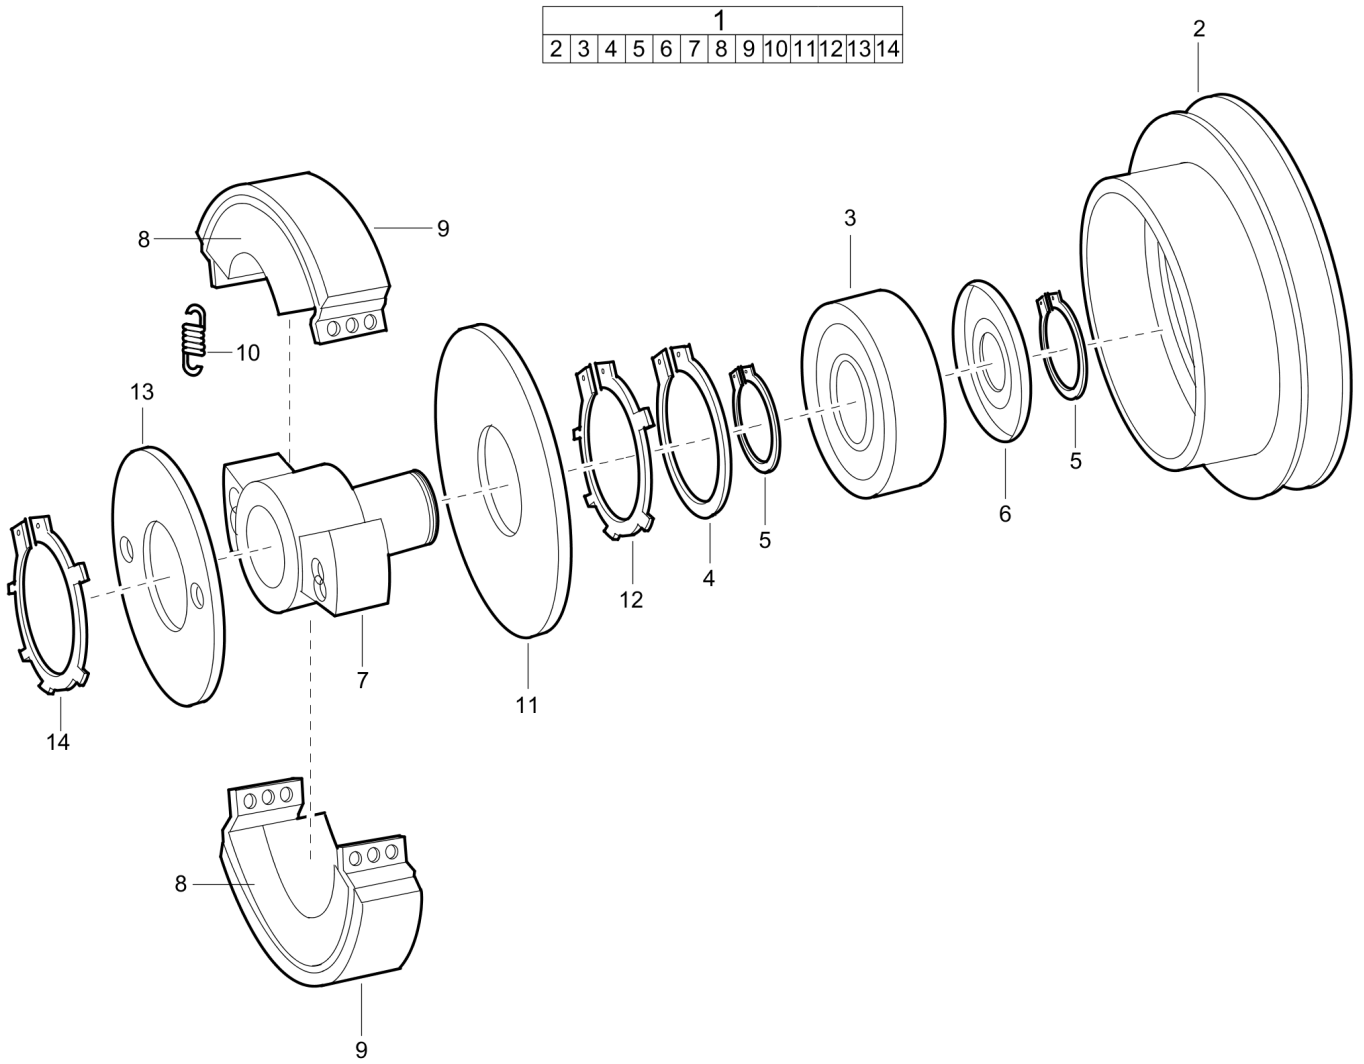

Spare parts list Centrifugal clutch, Hatz

Item	Part No.	Name	Qty	L
1	4700378033	Clutch, cpl	1	
2	4700937029	V-belt pulley	1	
3	4700938724	Ball bearing	1	
4	4700938725	Retaining ring	1	
5	4700938726	Snap ring	2	
6	4700134036	Nilos ring	1	
7	4700937031	Hub	1	
8	3382010185	Clutch weight	2	
9	4700945612	Clutch lining	2	
10	4700937527	Spring	4	
11	4700239857	Cover	1	
12	4700938532	Retaining ring	1	
13	4700239768	Cover	1	
14	4700239734	Retaining ring	1