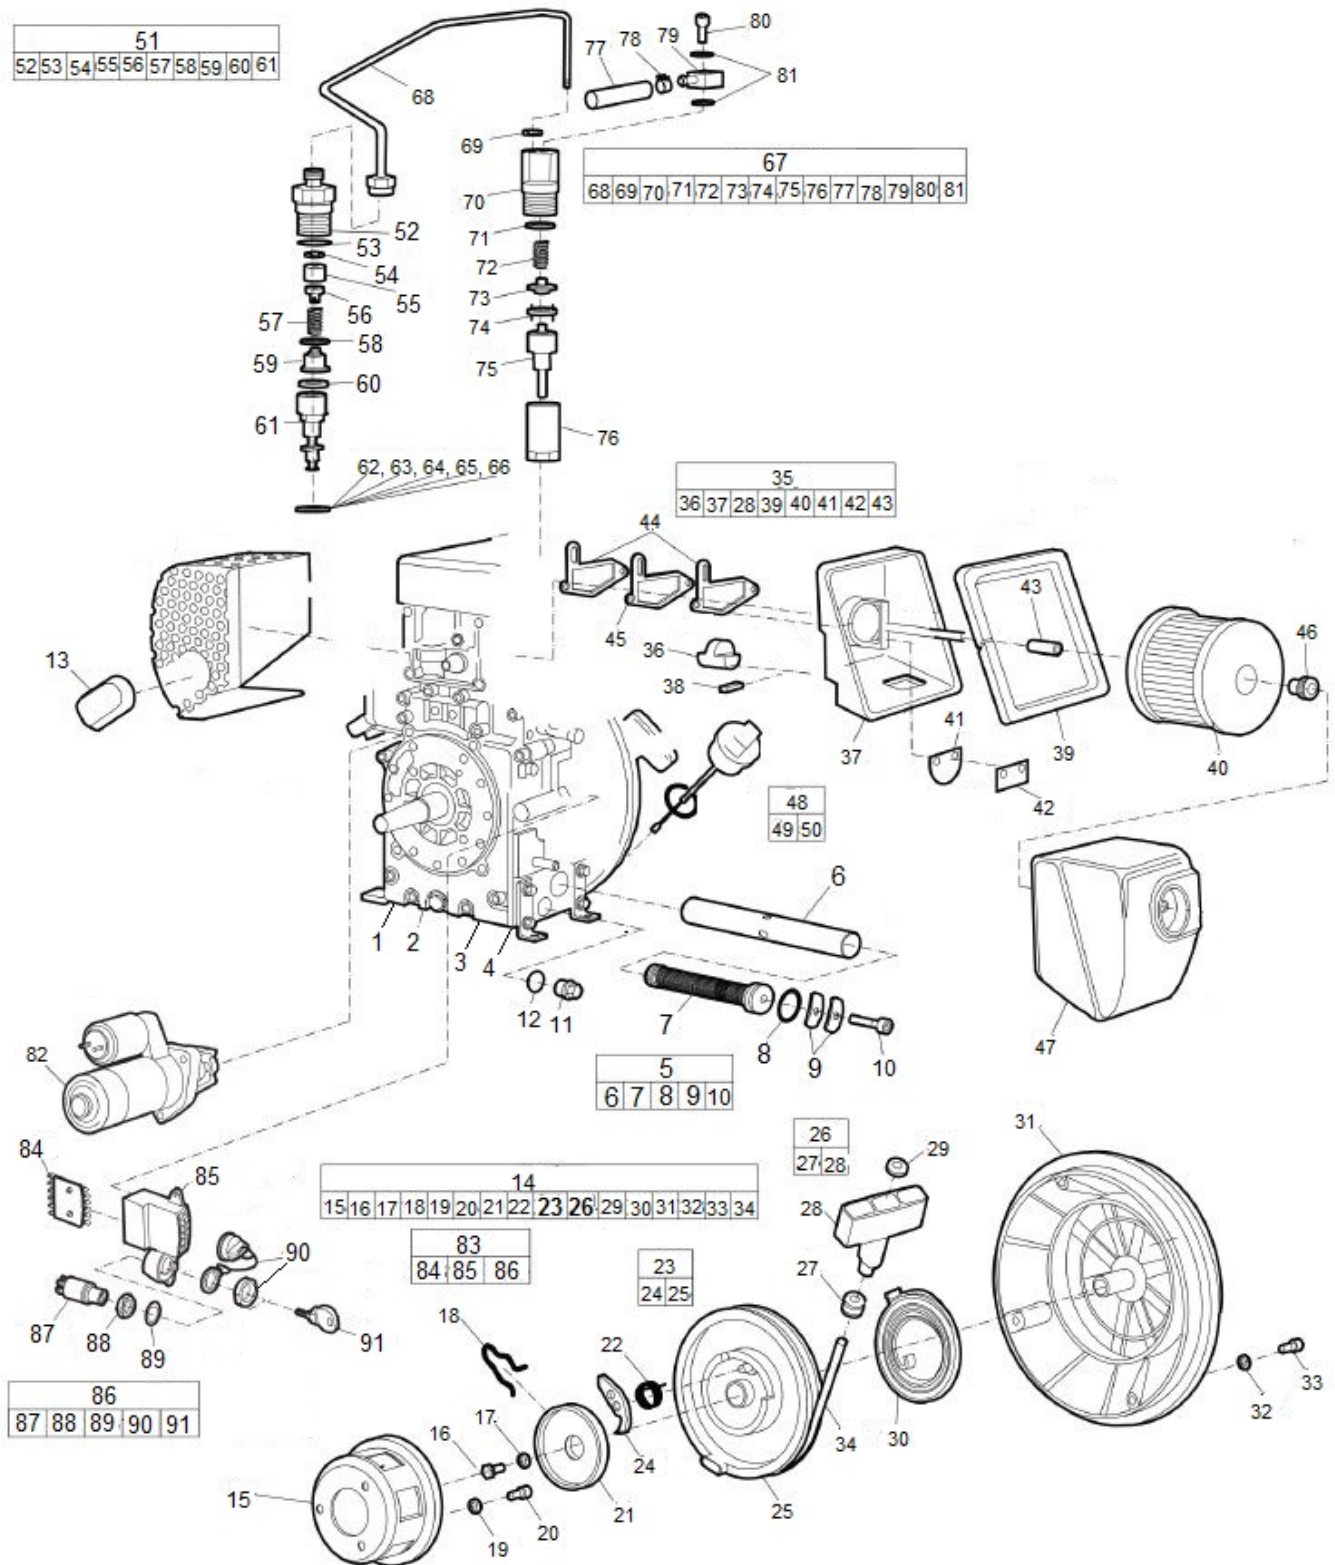

Spare parts list Engine, Hatz 1B20

Refer to the Parts Online web page for most up-to-date information. The printed information might be outdated.

Item	Part No.	Name	Qty	L
1	3382012245	Engine, Hatz 1B20 EPA	2	D
2	3382012242	Engine, Hatz 1B20 manual start EPA	1	
3	4700391057	Engine, cpl Hatz 1B20, electrical started	1	
4	4700391058	Engine, cpl Hatz 1B20 Non EPA version	1	
5	4700937001	Oil strainer, cpl	1	
6	-	Tube	1	
7	-	Oil strainer	1	
8	-	O-ring	1	
9	-	Washer	1	
10	-	Screw	1	
11	4700937002	Plug	1	
12	4700748479	Washer	1	
13	4700937004	Exhaust pipe	1	
14	4700936982	Recoil starter, cpl	1	
15	4700936999	Starter pulley	1	
16	-	Screw	1	
17	-	Washer	1	
18	4700936991	Spring	1	
19	-	Spring washer	1	
20	-	Screw	1	
21	3382015174	Fricion plate	1	
22	4700936996	O-ring	1	
23	4700936990	Reel	1	
24	4700936995	Ratchet	1	
25	-	Start pulley	1	
26	4700936983	Handle, complete	1	
27	3382100145	Sleeve	1	
28	-	Handle	1	
29	3382100146	Washer, 5.3 mm, 0.21 in.	1	
30	4700936985	Spiral spring	1	
31	3382015175	Housing	1	
32	-	Washer	4	
33	-	Screw	4	
34	4700936989	Starting rope	1	
35	3382100150	Air filter housing, complete	1	
36	-	Vent nipple	1	
37	-	Housing	1	
38	-	Sealing strip	1	

Refer to the Parts Online web page for most up-to-date information. The printed information might be outdated.