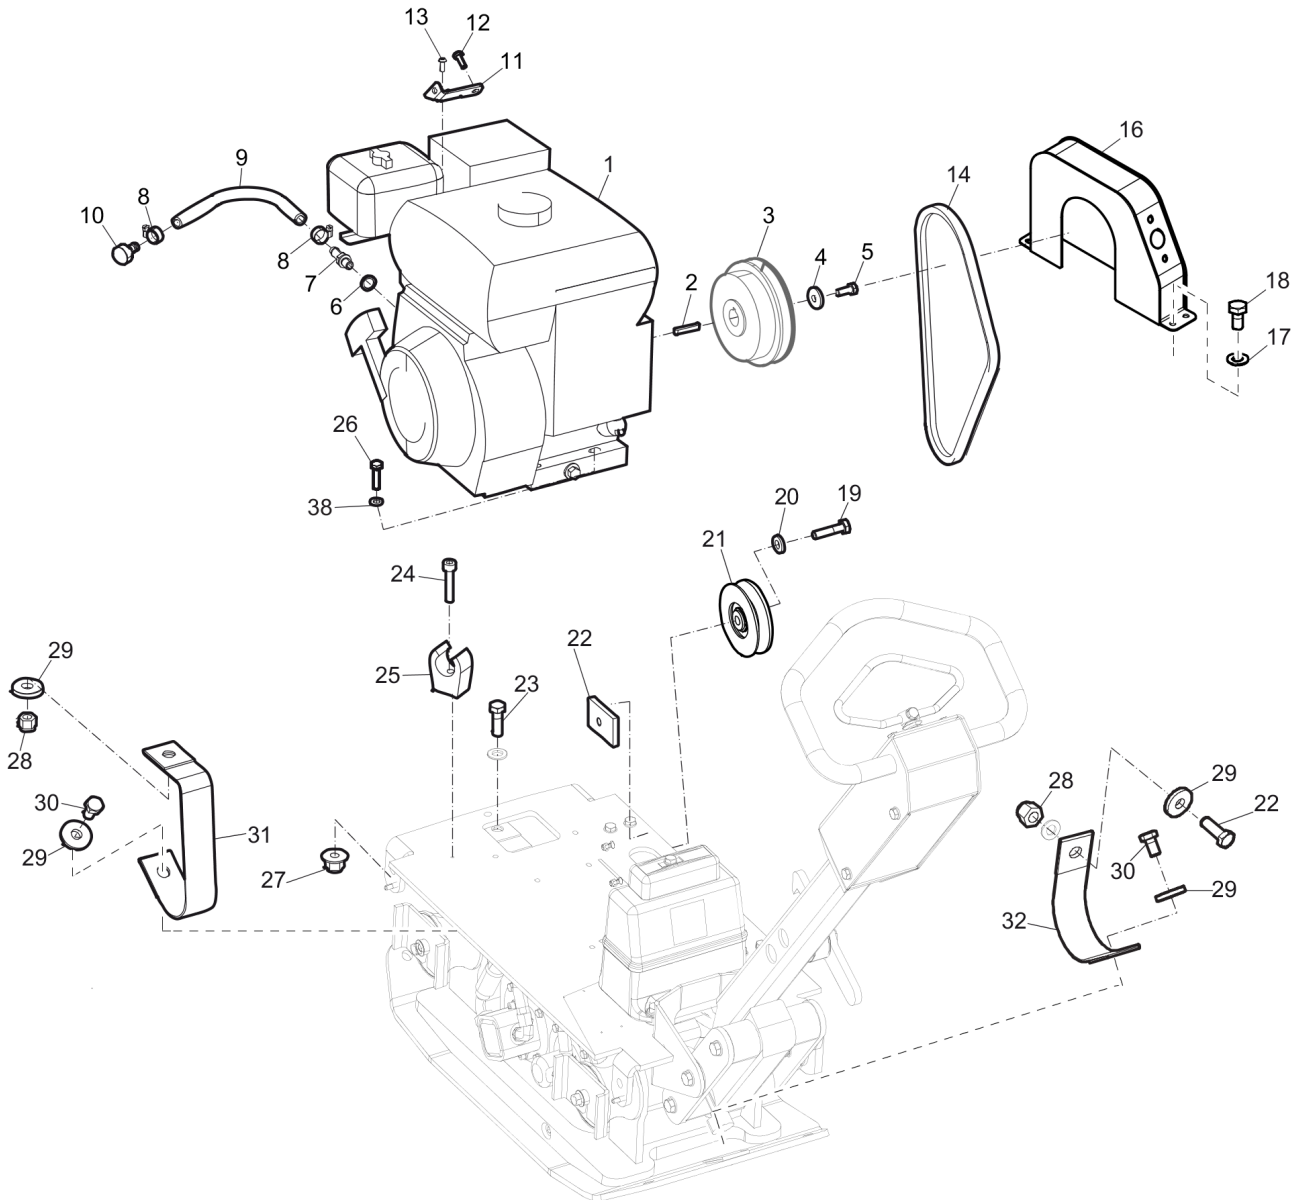

Spare parts list Engine installation, Honda

Refer to the Parts Online web page for most up-to-date information. The printed information might be outdated.

Item	Part No.	Name	Qty	L
1	4700281125	Engine, Honda GX160UT2 SXS4 SD	1	
2	3382015357	Key	1	
3	4700394422	Clutch, cpl	1	
4	4700904734	Washer, 8.4x26x4 mm 300 HV	1	
5	4700500053	Screw, M8x20 mm 8.8 A2K	1	
6	4700330328	Washer, 10x14x 1 mm	1	
7	4812070374	Hose connection	1	
8	4700313001	Hose clamp	2	
9	3382010186	Hose	1	
10	3382010180	Plug	1	
11	4700392111	Bracket	1	
12	4700500013	Screw, M6x16 mm 8.8 A2K	1	
13	4700903903	Screw, M5 x 12 mm 10.9 FZB	1	
14	3382014972	V-belt	1	
16	3382014421	V-belt cover	1	
17	0300013055	Washer, 8.4 x 16 x 1.5 mm, 0.33 x 0.63 x 0.06 in. 300 HV	4	
18	0147132203	Hex. head screw M8 x 16	4	
19	0147140103	Hex. head screw M12 x 30	1	
20	4700904213	Steel Plain Washer	1	
21	4700280835	Belt tightener	1	
22	4700390416	Bracket	1	
23	0147140203	Screw	2	
24	0211121003	Screw, M5 x 25 mm 8.8 A2K	1	
25	4700281234	Ryw-clips	1	
26	0147132603	Hex. head screw M8 x 30	4	
27	0291112856	Nut, M5 A2K	1	
28	0291112822	Locknut	2	
29	0303115900	Washer, 13 x 36 x 6 mm, 0.51 x 1.42 x 0.24 in. 300 HV	4	
30	0147139803	Screw	2	
31	3382010059	Strap	1	
38	0301233500	Plain washer(A) 8.4 x 16 x 1.6	4	

Refer to the Parts Online web page for most up-to-date information. The printed information might be outdated.