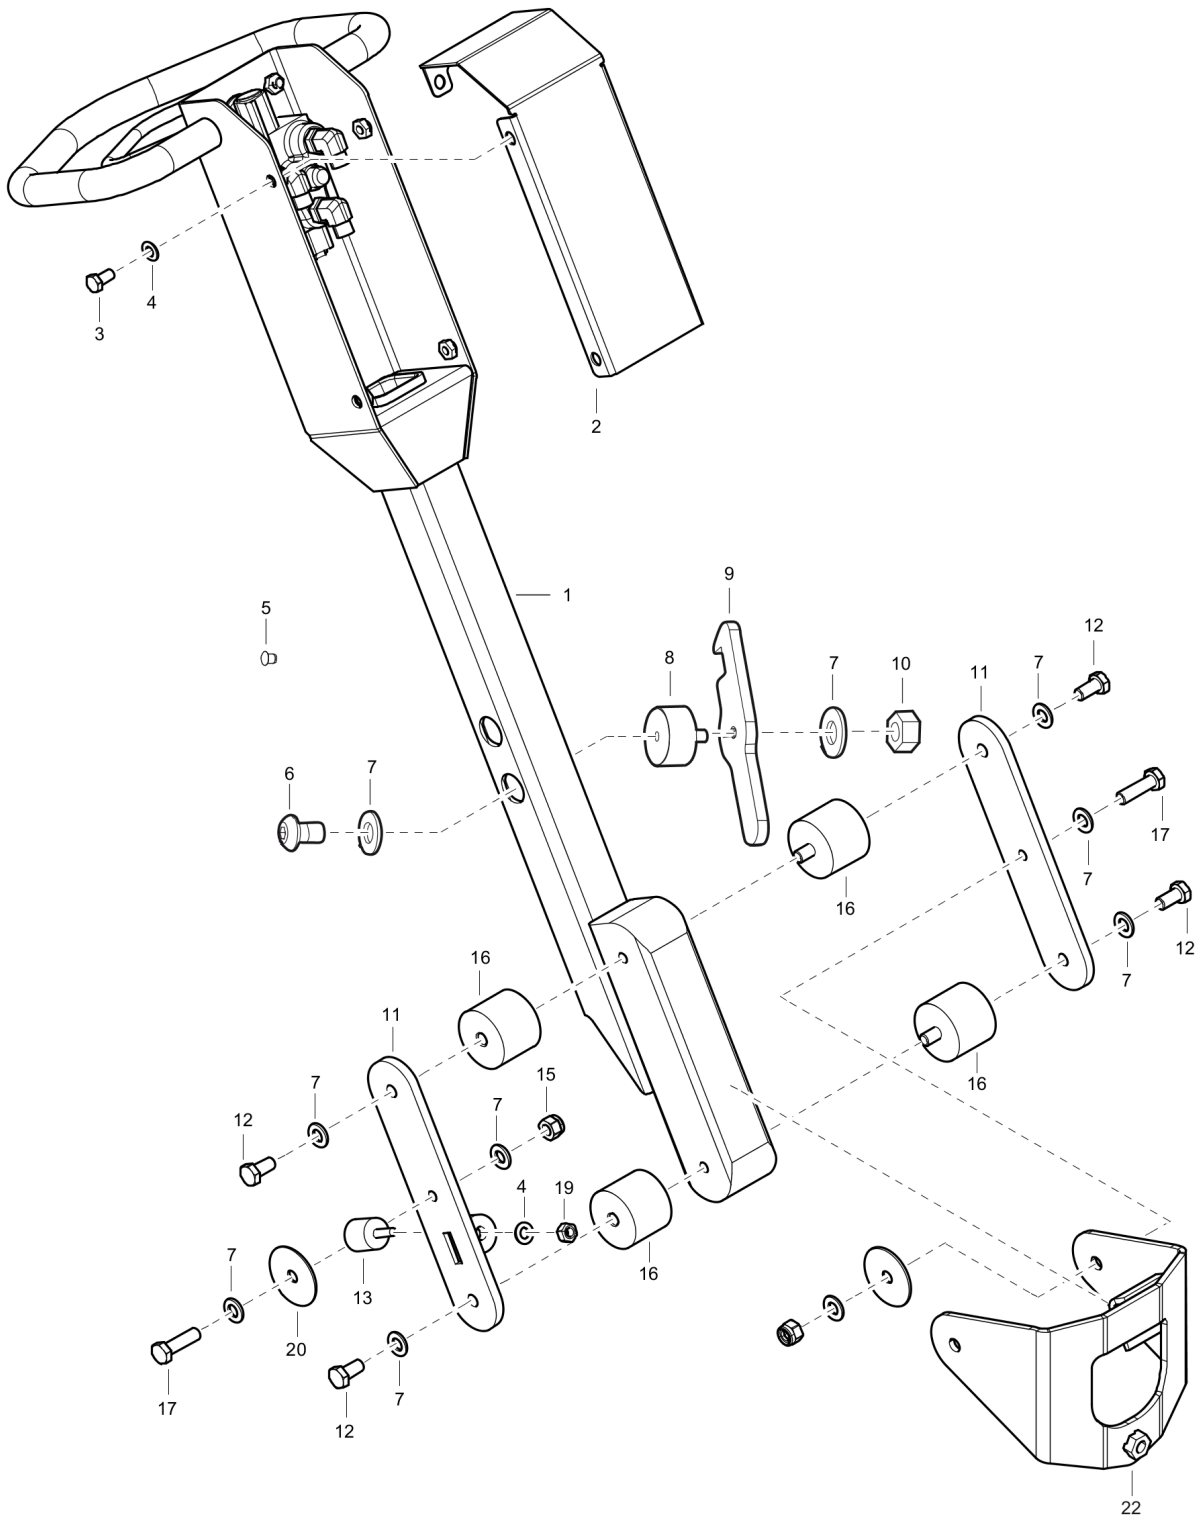

Spare parts list Handle Assembly

Refer to the Parts Online web page for most up-to-date information. The printed information might be outdated.

Item	Part No.	Name	Qty	L
1	3382014398	Handle	1	
2	3382014405	Cover	1	
3	0147132203	Hex. head screw M8 x 16	4	
4	0301233500	Plain washer(A) 8.4 x 16 x 1.6	9	
5	4700926215	Protective plug	2	
6	0215001029	Screw	1	
7	0300027438	Washer	10	
8	4700385387	Shock absorber	1	
9	4700382496	Hook	1	
10	0266211100	Nut DIN934	1	
11	4700390448	Bracket	2	
12	0147136003	Screw	4	
13	4700792378	Shock absorber	2	
15	0291112820	Locknut	2	
16	4700792377	Shock absorber	4	
17	0147136403	Hexagon bolt	2	
19	0266211000	Nut	1	
20	4700792379	Plastic washer	2	
22	3382014355	Bracket	1