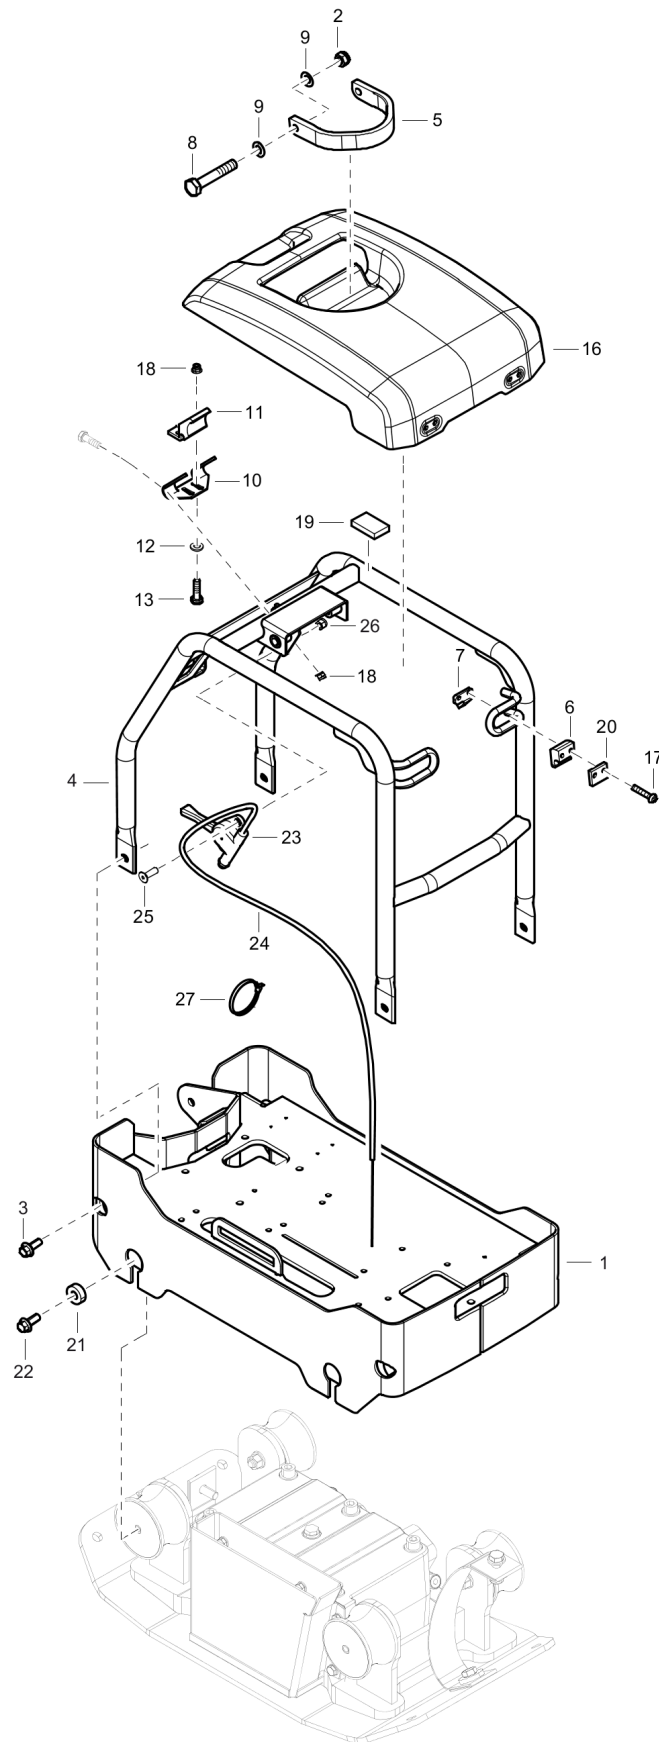

Spare parts list Ground plate and engine plate Hatz

Refer to the Parts Online web page for most up-to-date information. The printed information might be outdated.

Item	Part No.	Name	Qty	L
1	3382014359	Engine plate	1	
2	0291111200	Nut DIN985	2	
3	5541772100	Flange screw	4	
4	3382014384	Protective frame	1	
5	3382010453	Lifting lug	1	
6	4700387260	Clip	2	
7	4700387705	Stop	2	
8	0147140603	Hex. head screw M12 x 55	2	
9	0384300059	Washer	4	
10	3382014380	Bracket	1	
11	3382014973	Clip	1	
12	0301232100	Plain washer(A) 6.4 x 12 x 1.6	2	
13	0147124703	Screw	2	
16	3382014381	Hood	1	
17	0215001107	Screw	4	
18	0291112816	Lock nut,M8	6	
19	4700386496	Rubber cloth	2	
20	3382014285	Distance	2	
21	3382014368	Washer, 10.5 x 22 x 4 mm, 0.41 x 0.87 x 0.16 in. 300 HV	4	
22	5541772100	Flange screw	4	
23	3382012132	Throttle control EPA, complete	1	
24	3382014934	Wire	1	
25	0216195759	Hex.soc contrsrnk screw	2	
26	0291112814	Lock nut, M5 ISO7040	2	
27	0348010117	Cable tie	2	
28	4700392386	Throttle control Non EPA, complete	1