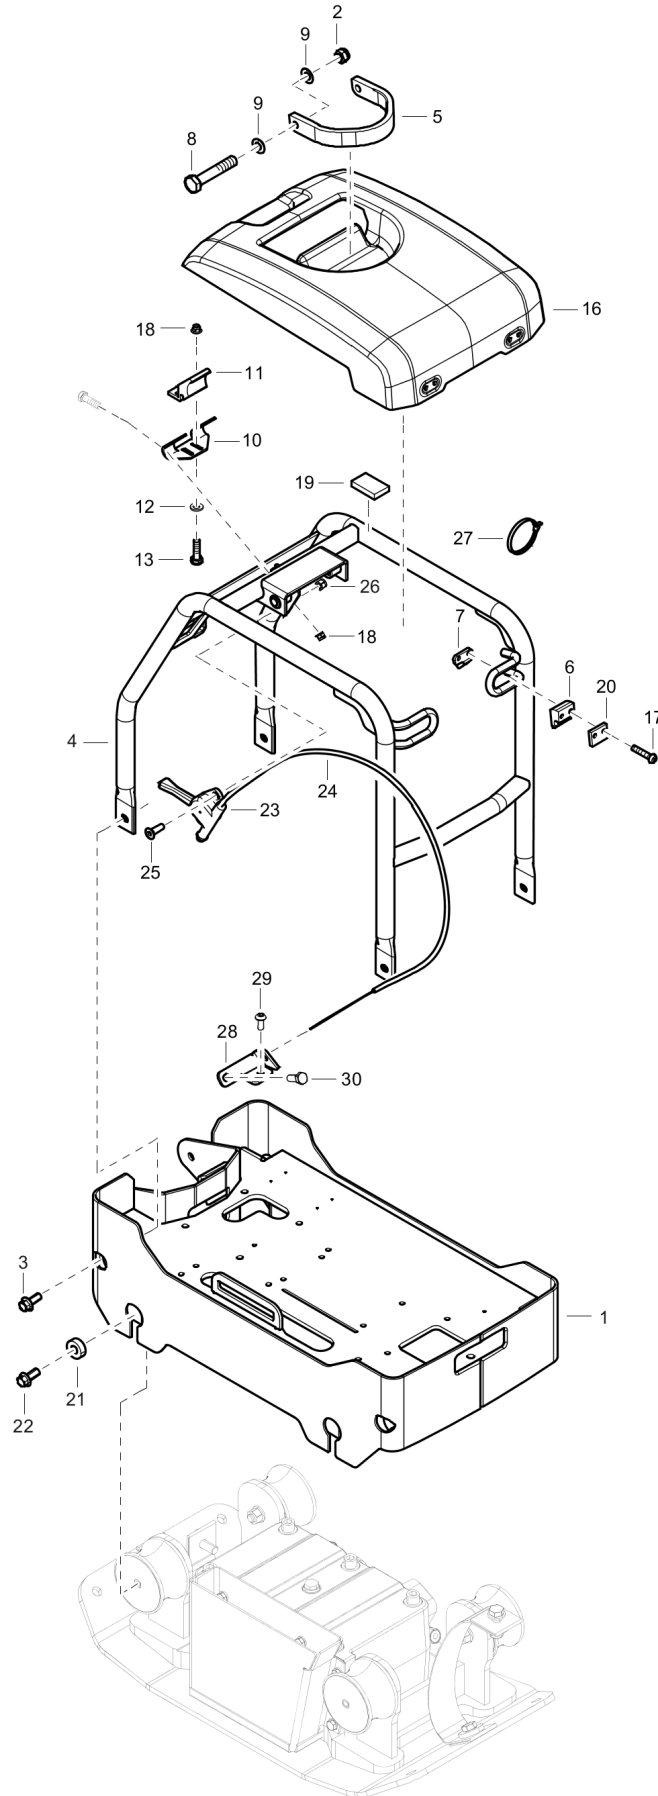

Please observe the safety instructions listed in the relevant Safety and operating instructions!

Contents

Spare parts list

Ground plate and engine plate Honda	1
Ground plate and engine plate Hatz	3
Ground plate and eccentric element installation	5
Eccentric element	7
Engine installation, Honda	10
Engine, Honda GX 160 UT2 SXS4 OH	13
Engine, Hatz 1B20	16
Engine installation, Hatz	21
Hydraulic system	23
Belt tightener	26
Centrifugal clutch, Hatz	29
Centrifugal clutch, Honda	31
Transport device	33
Handle Assembly	35
Lables	37

Spare parts list Ground plate and engine plate Honda

Refer to the Parts Online web page for most up-to-date information. The printed information might be outdated.

Item	Part No.	Name	Qty	L
1	3382014359	Engine plate	1	
2	0291111200	Nut DIN985	2	
3	5541772100	Flange screw	4	
4	3382014384	Protective frame	1	
5	3382010453	Lifting lug	1	
6	4700387260	Clip	2	
7	4700387705	Stop	2	
8	0147140603	Hex. head screw M12 x 55	2	
9	0384300059	Washer	4	
10	3382014380	Bracket	1	
11	3382014973	Clip	1	
12	0301232100	Plain washer(A) 6.4 x 12 x 1.6	2	
13	0147124703	Screw	2	
16	3382014381	Hood	1	
17	0215001107	Screw	4	
18	0291112816	Lock nut,M8	6	
19	4700386496	Rubber cloth	2	
20	3382014285	Distance	2	
21	3382014368	Washer, 10.5 x 22 x 4 mm, 0.41 x 0.87 x 0.16 in. 300 HV	4	
22	5541772100	Flange screw	4	
23	4700390515	Throttle control, complete	1	
24	3382014459	Wire	1	
25	0216195759	Hex.soc contrsrnk screw	2	
26	0291112814	Lock nut, M5 ISO7040	2	
27	0348010117	Cable tie	2	
28	4700392111	Bracket	1	
29	4700903903	Screw, M5 x 12 mm 10.9 FZB	1	
30	4700500013	Screw, M6x16 mm 8.8 A2K	1	