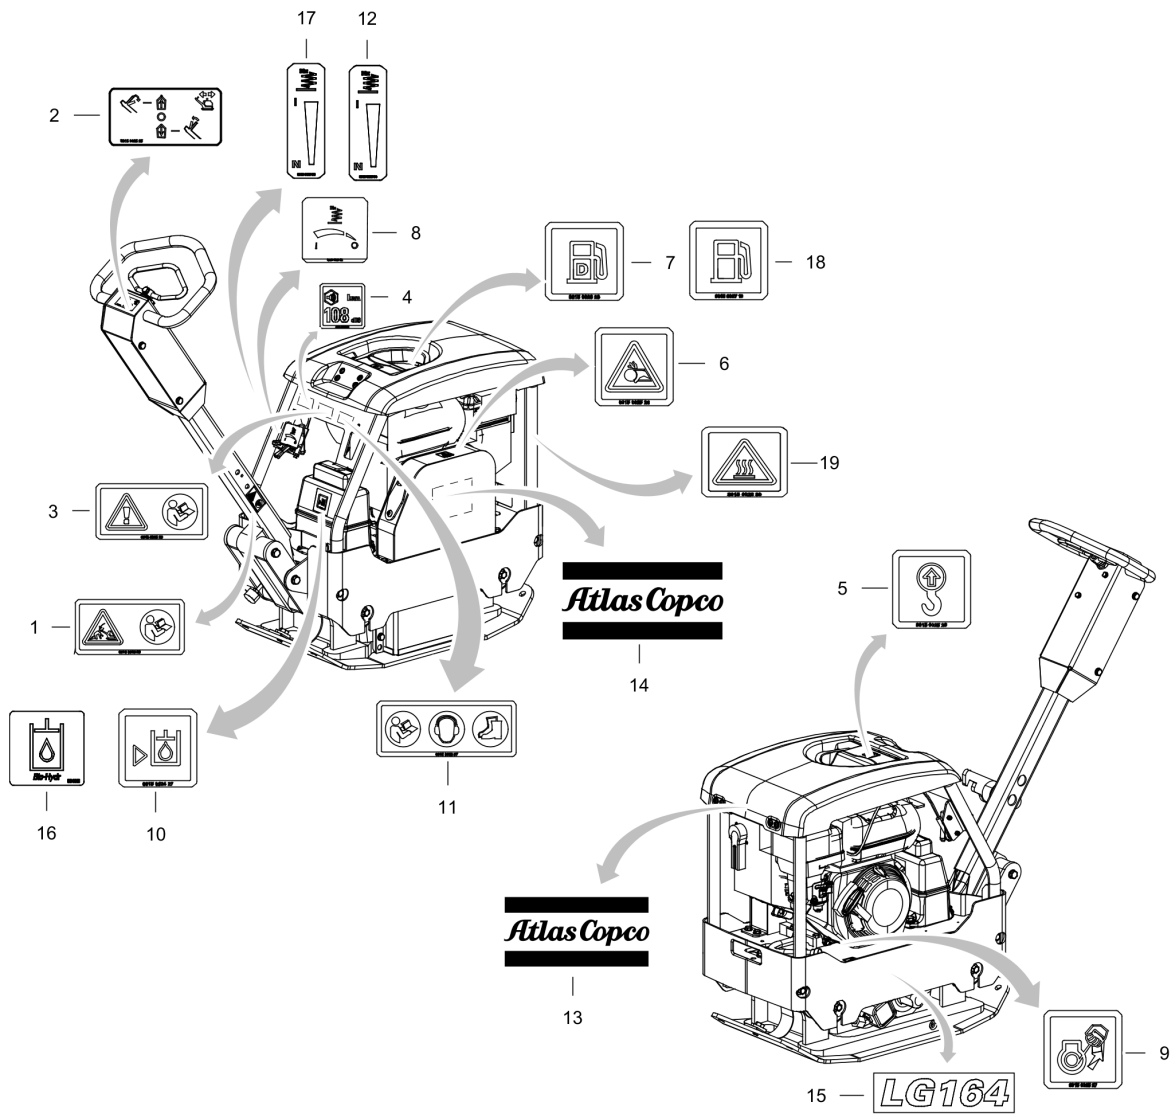

Spare parts list Lables

Refer to the Parts Online web page for most up-to-date information. The printed information might be outdated.

Item	Part No.	Name	Qty	L
1	8915002523	Safety label, lock handle	1	
2	8915002525	Label, operator panel	1	
3	8915002529	Safety label, read instruction manual	1	
4	8915002680	Decal, Noise 108 dB	1	
5	8915002528	label, lifting point	1	
6	8915002526	Safety label, rotating V-belts	1	
7	8915002626	Label,fuel	1	
8	8915002521	Label, throttle control non EPA	1	
9	8915002527	Label, manual start	1	
10	8915002427	Label, hydraulic oil level	1	
11	8915002387	Safety label, read instructions, ear protection and safety boots	1	
12	8915002794	Gas Throttle Control Honda	1	
13	8915300219	AC Logotype	1	
14	8915300223	AC Logotype	1	
15	8915300298	Decal LG 164	1	
16	4700904601	Decal biodegradable hydraulic oil	1	
17	8915002795	Label, Gas throttle Control Hatz	1	
18	8915002716	PETROL FUEL	1	
19	8915002389	Safety label, hot surfaces	1