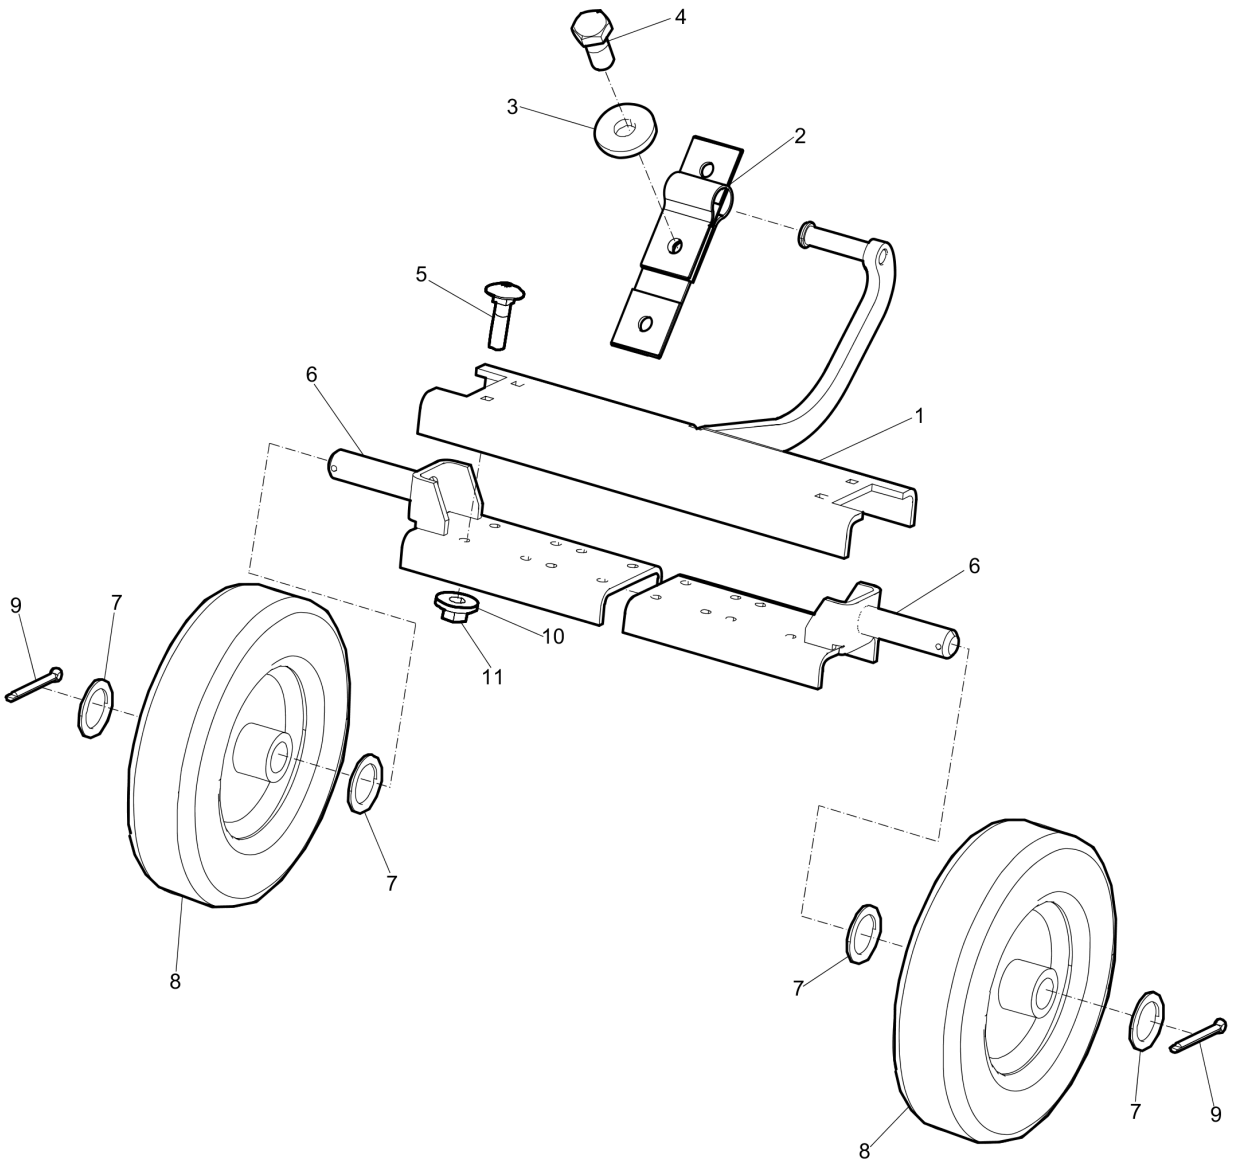

Spare parts list Transport device

Item	Part No.	Name	Qty	L
1	4700394933	Transport device	1	
2	3382010874	Strap	1	
3	-	Washer, 13 x 36 x 6 mm, 0.51 x 1.42 x 0.24 in. 300 HV	1	
4	-	Screw, M12 x 25 mm 8.8 A3K	1	
5	-	Screw, M8 x 30 mm 8.8	4	
6	4700394985	Wheel bracket	2	
7	4700271032	Washer	4	
8	4700383598	Wheel	2	
9	0111125203	Cotter pin	2	
10	-	Washer, 8.4 x 22 x 3 mm, 0.33 x 0.87 x 0.12 in. 300 HV	4	
11		Nut, M8 A2K	4