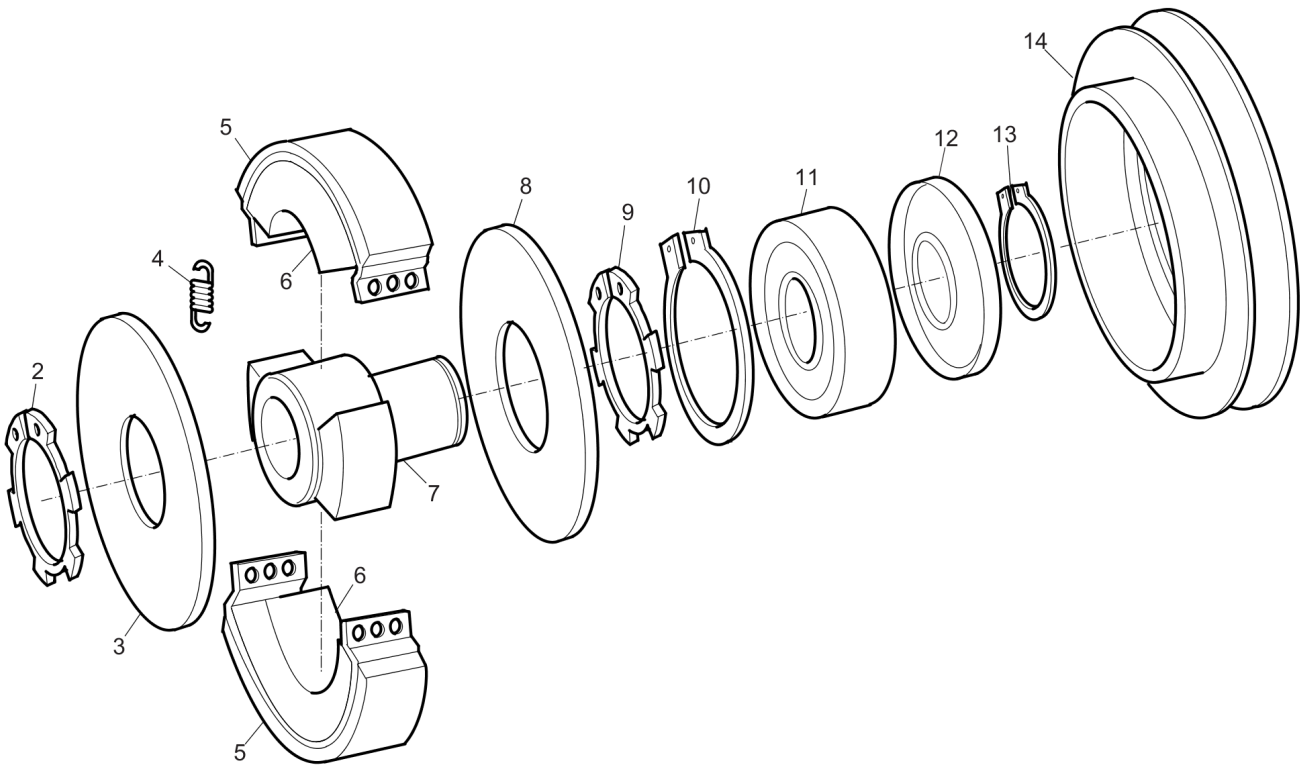

Spare parts list Centrifugal clutch, Hatz manual start

1													
2	3	4	5	6	7	8	9	10	11	12	13	14