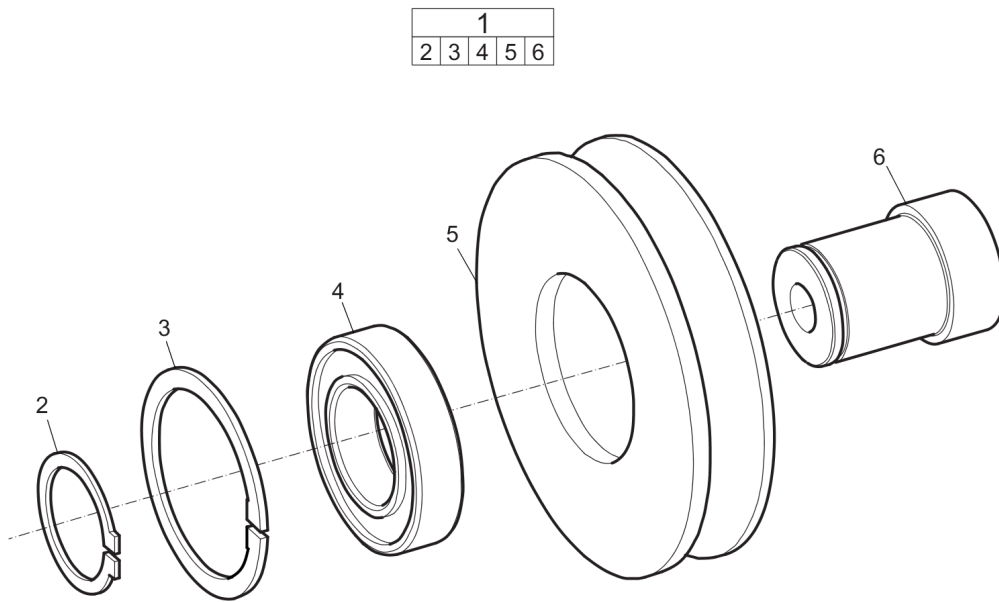

Spare parts list Belt tightner

Item	Part No.	Name	Qty	L	SN INFO
1	4700280835	Idler, cpl	1		
2	4700150009	Circlip ring	1		
3	4700151017	Snap ring	1		
4	4700111114	Ball bearing	1		
5	4700280836	V-belt pulley	1		
6	4700280837	Shaft	1