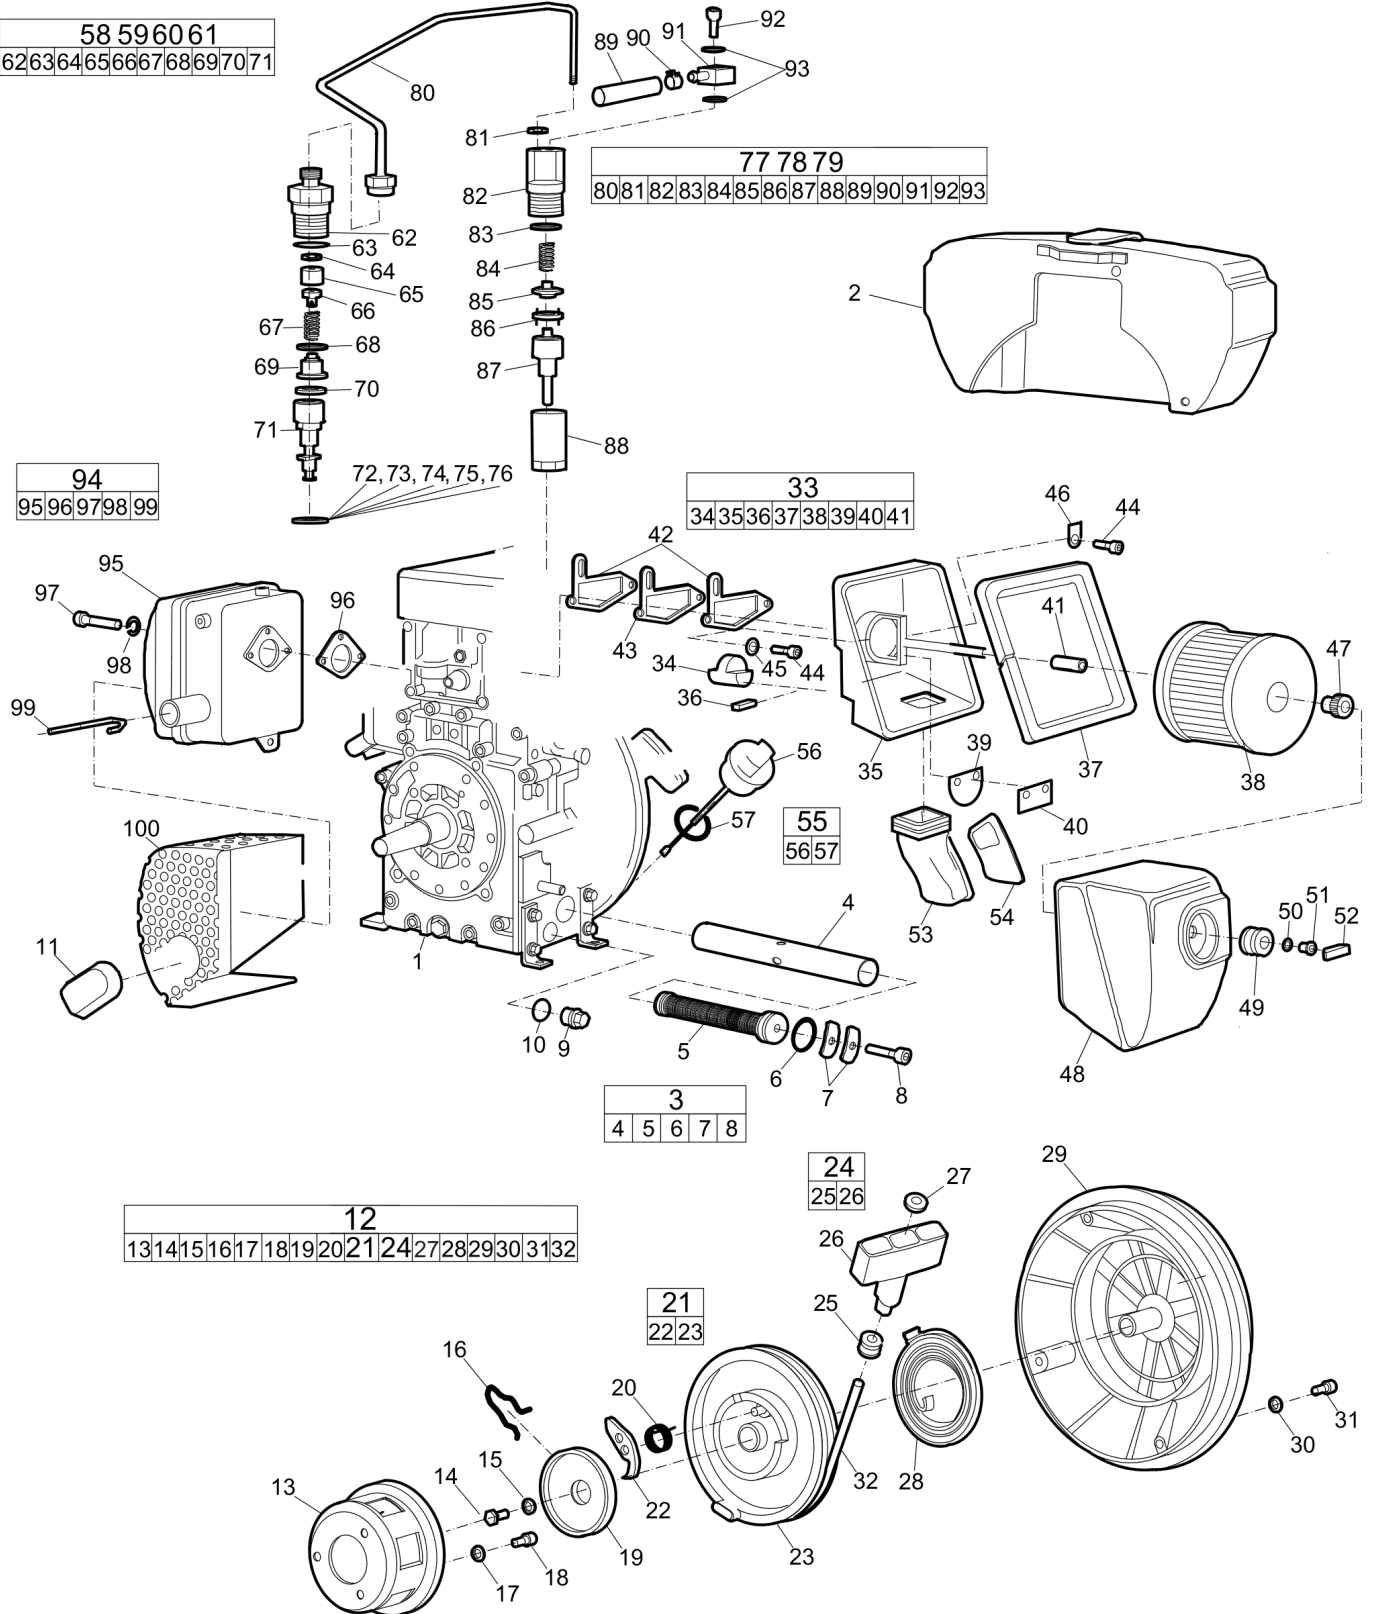

Spare parts list Engine, Hatz 1B20 manual start, EPA version

Refer to the Parts Online web page for most up-to-date information. The printed information might be outdated.

Item	Part No.	Name	Qty	L	SN INFO
1	3382012242	Engine, Hatz 1B20 manual start	1		
2	-	Fuel tank	1		
3	4700937001	Oil strainer, cpl	1		
4	-	Tube	1		
5	-	Oil strainer	1		
6	3382100143	O-ring	1		
7	3382100144	Washer	2		
8	-	Screw, M6 x 10 mm	1		
9	4700937002	Plug	1		
10	4700748479	Washer	1		
11	4700937004	Exhaust pipe	1		
12	4700936982	Recoil starter, cpl	1		
13	4700936999	Starter pulley	1		
14	-	Screw, M6 x 18 mm	1		
15	-	Washer, M6	1		
16	4700936991	Spring	1		
17	-	Spring washer	1		
18	-	Screw; M6 x 10 mm	1		
19	4700936992	Friction plate	1		
20	4700936996	O-ring	1		
21	4700936990	Reel	1		
22	4700936995	Ratchet	1		
23	-	Start pulley	1		
24	4700936983	Handle, complete	1		
25	3382100145	Sleeve	1		
26	-	Handle	1		
27	3382100146	Washer, 5.3 mm, 0.21 in.	1		
28	4700936985	Spiral spring	1		
29	4700936986	Housing	1		
30	-	Washer, M6	4		
31	-	Screw, M6	4		
32	4700936989	Rope	1		
33	3382100150	Air filter housing, complete	1		
34	4700937024	Vent nipple	1		
35	-	Housing	1		
36	3382100147	Sealing strip	1		
37	4700940829	Sealing strip	1		
38	4700937013	Filter element	1		

Refer to the Parts Online web page for most up-to-date information. The printed information might be outdated.