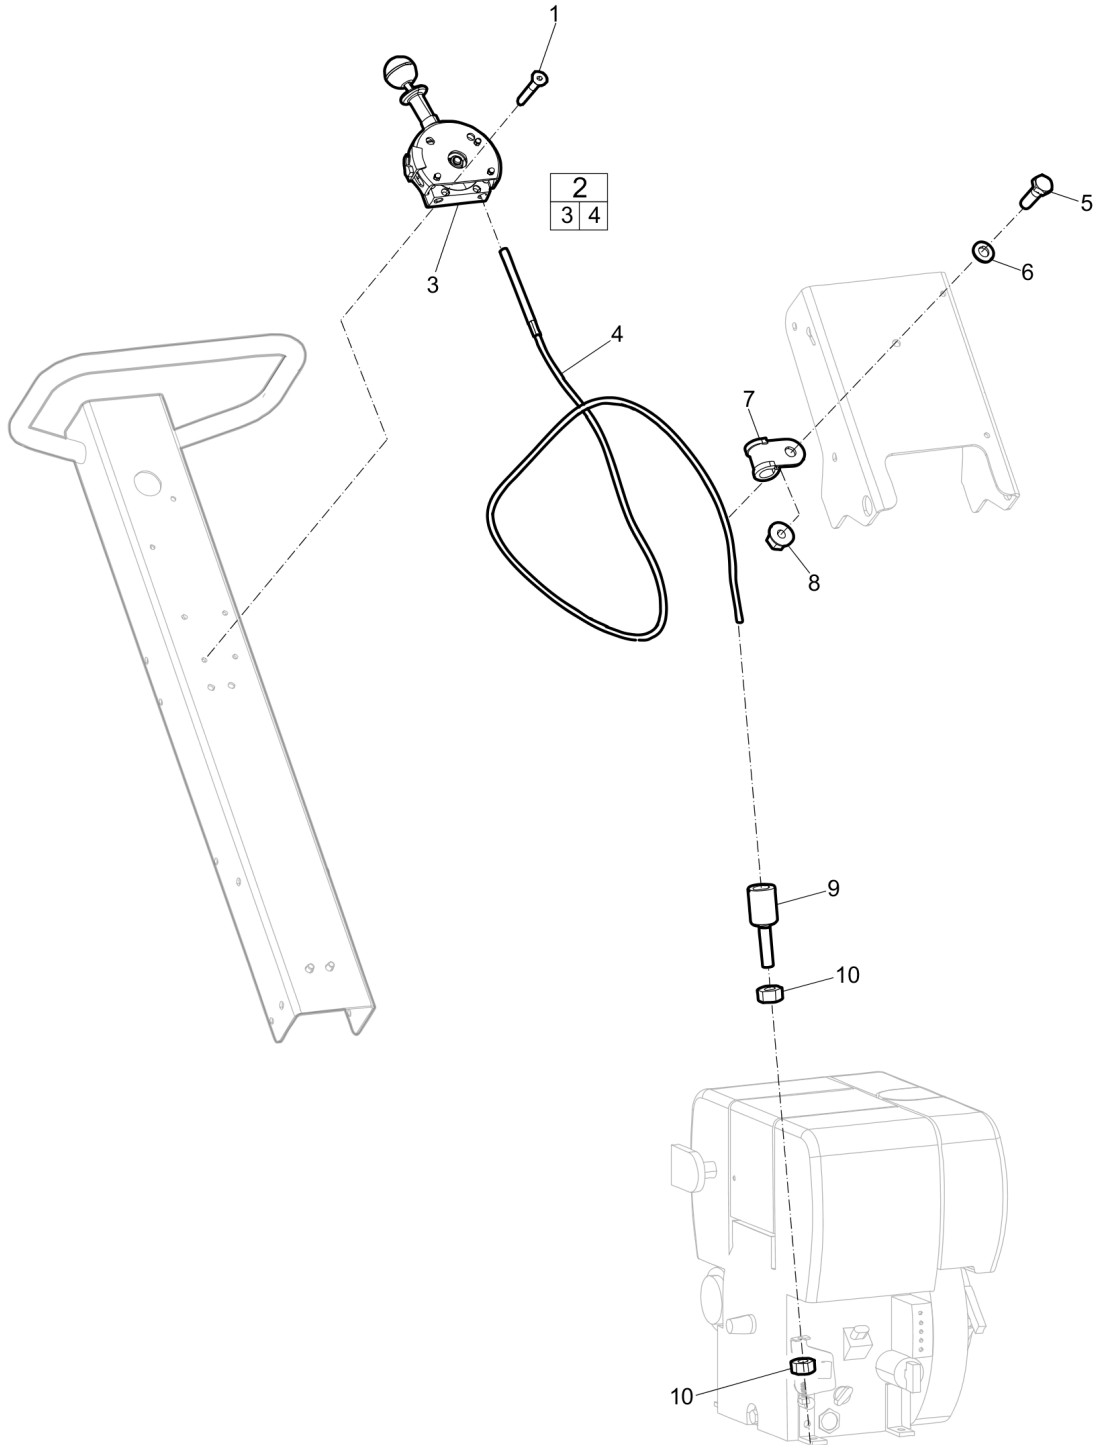

Spare parts list Throttle control, Hatz, EPA version

Refer to the Parts Online web page for most up-to-date information. The printed information might be outdated.

Item	Part No.	Name	Qty	L	SN INFO
1	-	Screw, M5 x 30 mm A2-70	4		
2	3382012119	Throttle control, complete	1	A	
3	-	Handle	1		
4	3382100301	Throttle cable	1		
5	-	Screw, M6 x 20 mm 8.8 A2K	2		
6	-	Washer, 6.4 x 12 x 1.5 mm, 0.25 x 0.47 x 0.06 in. 300 HV	2		
7	4700921065	Clamp	2		
8	-	Nut, M6 x 1 mm A2K	2		
9	4700284107	Nipple	1		
10	-	Nut, M6			

Comments for Page: Throttle control, Hatz, EPA version

A | EPA (US Environmental Protection Agency) throttle control with three fixed positions.