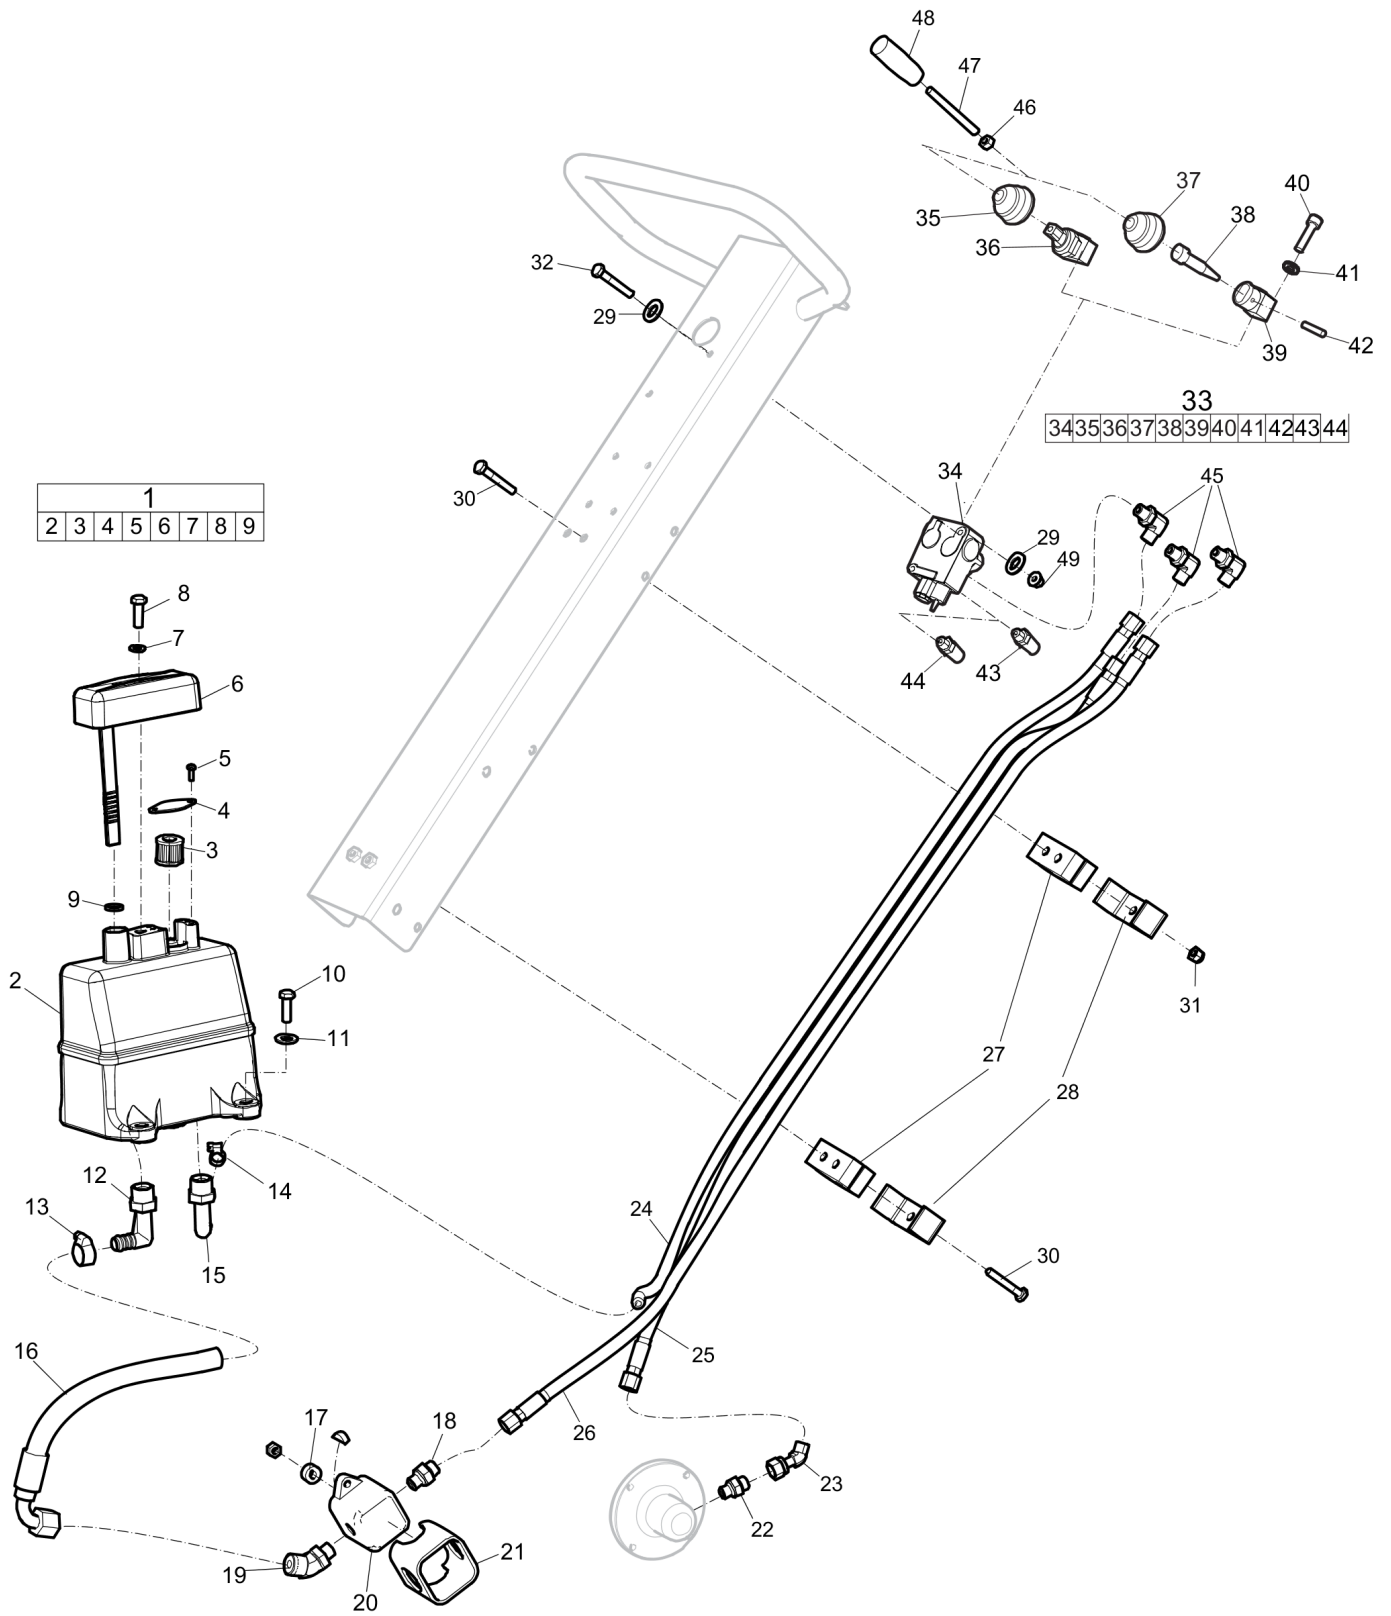

Spare parts list Hydraulic system

Refer to the Parts Online web page for most up-to-date information. The printed information might be outdated.

Item	Part No.	Name	Qty	L	SN INFO
1	4700376677	Hydraulic oil tank, complete	1		
2	-	Hydraulic oil tank	1		
2	4700387830	Hydraulic oil tank	1		
3	4700381566	Air filter	1		
4	4700381563	Holder	1		
5	--	Screw, K50 x 12 mm Type KX-PT	2		
6	4700381385	Cover with oil dipstick	1		
7	--	Washer, 8.4 x 16 x 1.5 mm, 0.33 x 0.63 x 0.06 in. 300 HV	1		
8	--	Screw, M8 x 25 mm 8.8 A2K	1		
9	--	O-ring	1	A	
10	-	Screw, M10 x 30 mm 8.8 A3K	4		
11	-	Washer, 10.5 x 22 x 2 mm, 0.41 x 0.87 x 0.08 in. 300 HV	4		
12	4700376675	Adapter	1		
13	4700313108	Hose clamp	1		
14	4700313003	Hose clamp	1		
15	4700376674	Adapter	1		
16	4700395373	Hydraulic hose	1		
17	4700928894	Sleeve	1		
18	4700791537	Straight connector	1		
19	4700792253	Elbow	1		
20	4700383562	Hydraulic pump	1		
21	4700280540	Cover	1		
22	4700791537	Straight connector	1		
23	4700791403	Elbow 45	1	A	
24	4700395372	Hydraulic hose	1	B	
25	4700484243	Hydraulic hose	1	C	
26	4700483906	Hydraulic hose	1	D	
27	4700280534	Rubber block	2		
28	3382010182	Bracket	2		
29	-	Washer, 6.4 x 12 x 1.5 mm, 0.25 x 0.47 x 0.06 in. 300 HV	4		
30	-	Screw, M8 x 50 mm 8.8 A2K	4		
31	-	Lock nut, M8	2		
32	-	Screw, M6 x 50 mm 8.8 A2K	2		
33	4700282993	Valve, complete	1		
34	--	Valve body	1		
35	4700936595	Rubber cover	1	F	
35	4700937924	Lever housing	1		
36	4700937924	Lever housing	1		

Refer to the Parts Online web page for most up-to-date information. The printed information might be outdated.