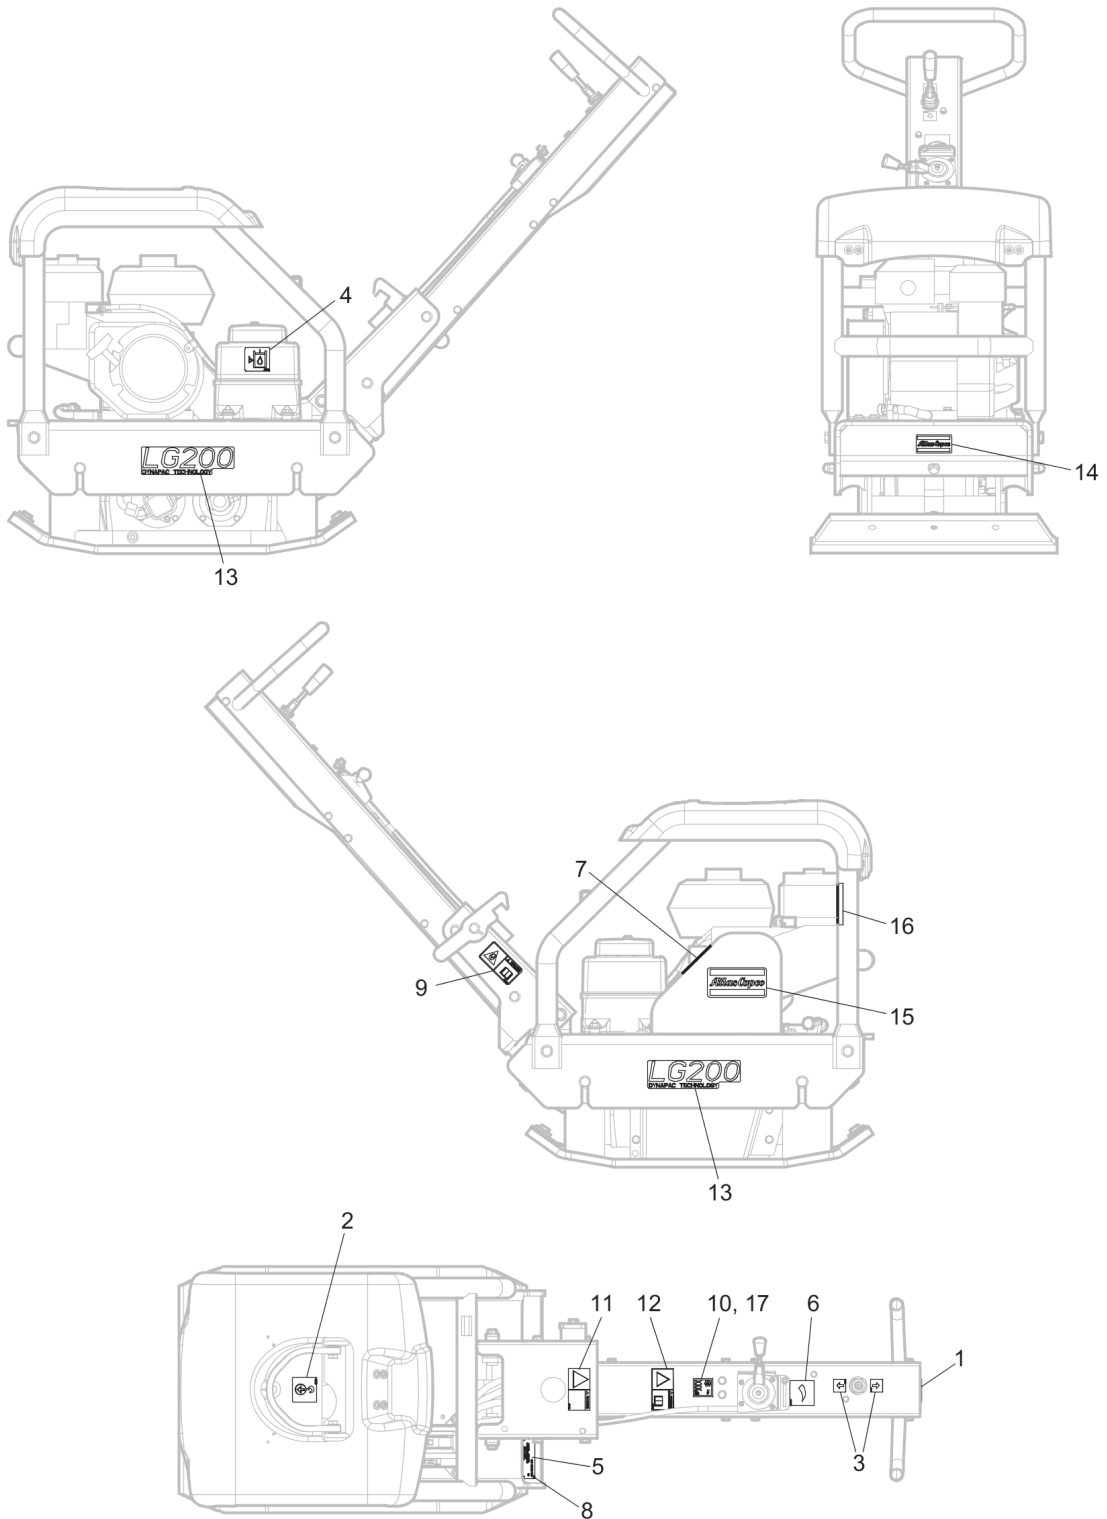

Spare parts list Labels

Refer to the Parts Online web page for most up-to-date information. The printed information might be outdated.

Item	Part No.	Name	Qty	L	SN INFO
1	4700281898	Label, use ear protectors	1		
2	4700357587	Label lifting point	1		
3	4700284278	Label, direction	2		
4	4700272373	Label, hydraulic oil level	1		
5	-	Data plate	1		
6	4700284285	Label, engine speed	1		
7	4700903832	Safety decal	1	A	
8	-	Drive screw	4		
9	4700791366	Safety label, lock handle	1		
10	4700791294	Decal "SOUND POWER LEVEL" 106dB	1	B	
11	4700904785	Safety label, risk of crushing	1		
12	4700904680	Safety label, read instruction manual	1		
13	3382010179	Product label "LG 200"	1		
14	3382010178	Product label "Atlas Copco"	1		
15	3382010040	Product label "Atlas Copco"	1		
16	4700903424	Safety label, hot surfaces	1		
17	4700791296	Sound power label	1	C	

Comments for Page: Labels

(L)OCAL REMARKS

A | Rotating V-belts

B | Honda

C | Hatz