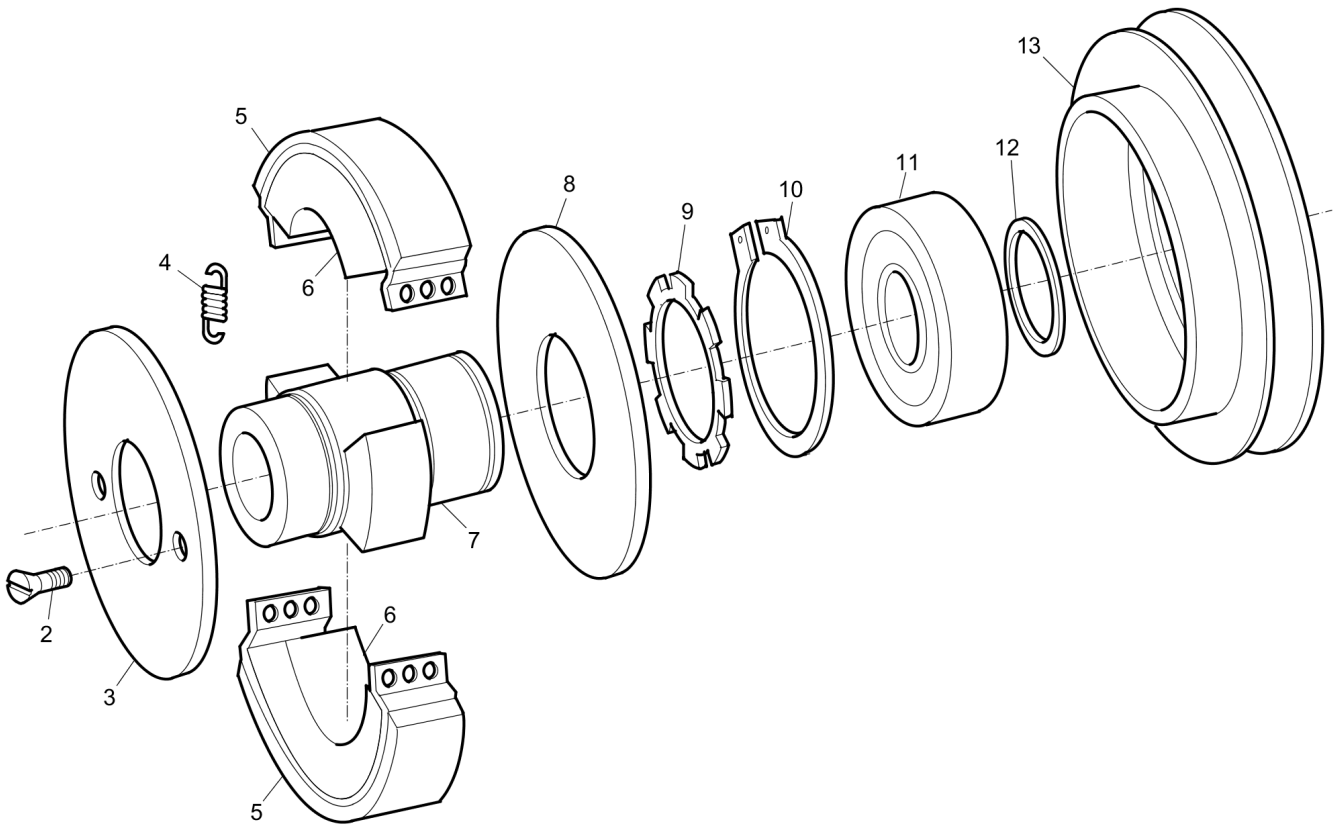

Spare parts list Centrifugal clutch, Honda

1												
2	3	4	5	6	7	8	9	10	11	12	13