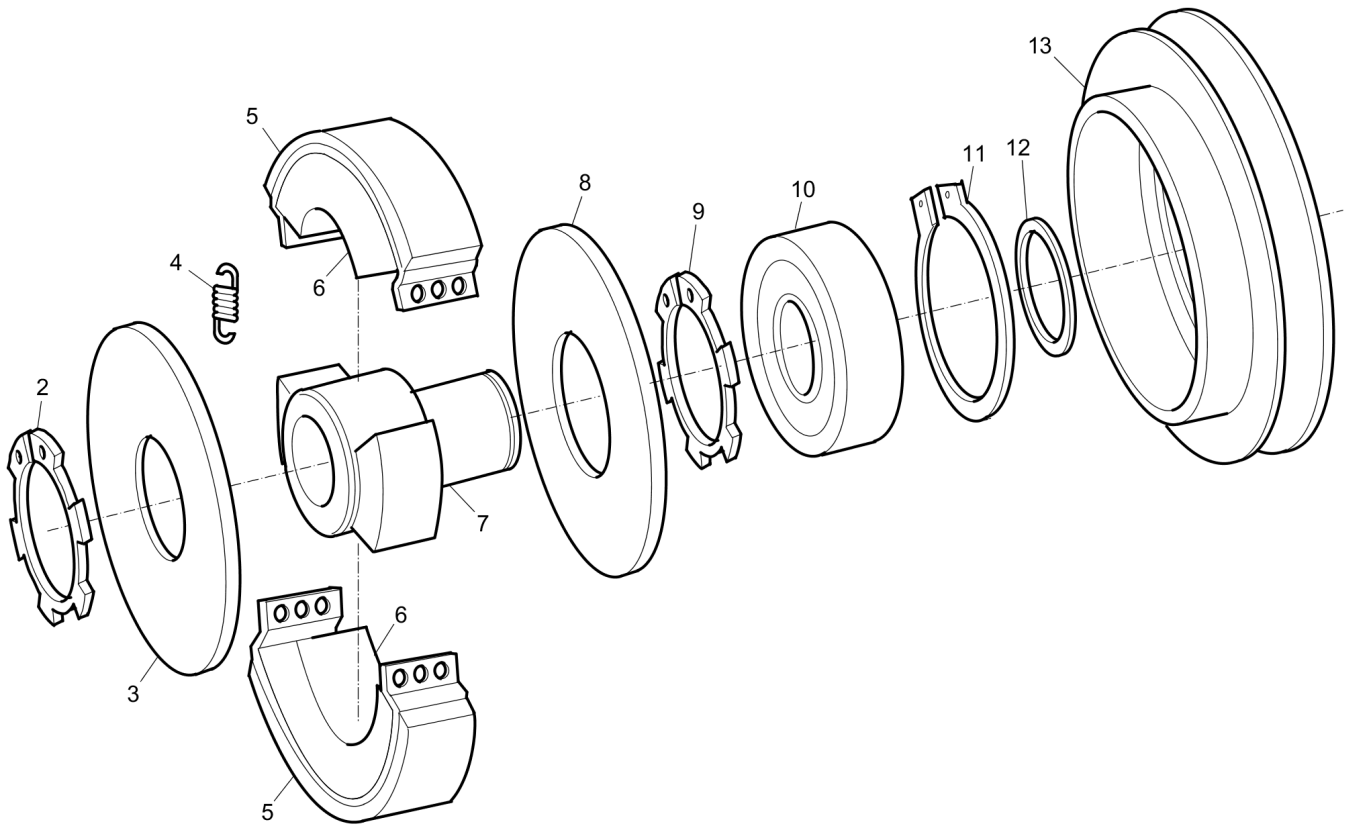

Spare parts list Centrifugal clutch, Hatz electric start

1												
2	3	4	5	6	7	8	9	10	11	12	13	

Item	Part No.	Name	Qty	L	SN INFO
1	4700377620	Centrifugal clutch, cpl	1		
2	4700239734	Retaining ring	1		
3	4700239768	Cover	1		
4	4700937527	Spring	4		
5	4700238606	Clutch lining	2		
6	4700940372	Centrifugal weight	2		
7	4700940932	Hub	1		
8	4700239768	Cover	1		
9	4700239734	Retaining ring	1		
10	4700940371	Ball bearing	1		
11	4700937035	Retaining ring	1		
12	4700937036	Retaining ring	1		
13	4700940370	Pulley	1		