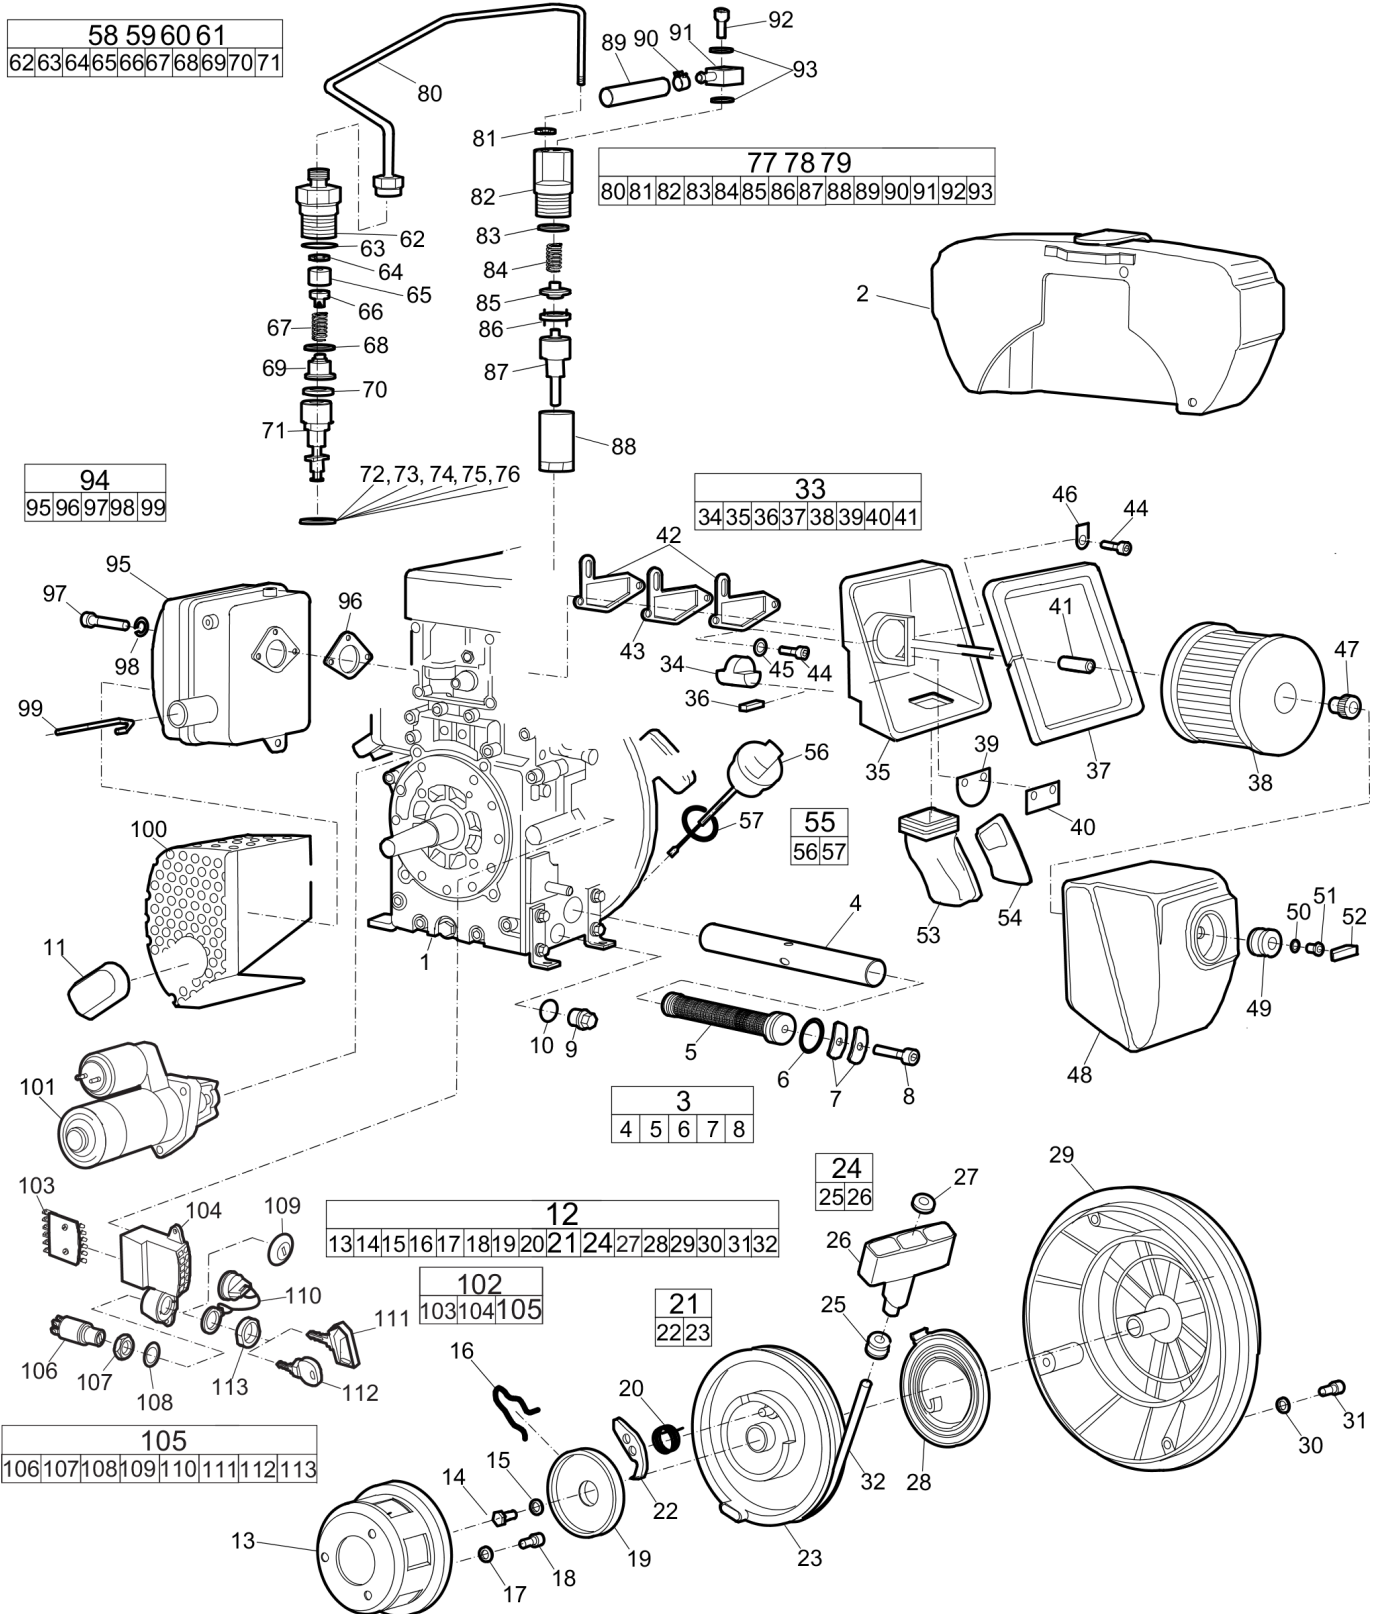

Spare parts list Engine, Hatz 1B20 electric start, EPA version

Refer to the Parts Online web page for most up-to-date information. The printed information might be outdated.

Item	Part No.	Name	Qty	L	SN INFO
1	3382012245	Engine	2	A, D	
2	-	Fuel tank	1	B	
3	4700937001	Oil strainer, cpl	1		
4	-	Tube	1		
5	-	Oil strainer	1		
6	3382100143	O-ring	1		
7	3382100144	Washer	2		
8	-	Screw, M6 x 10 mm	1		
9	4700937002	Plug	1		
10	4700748479	Washer	1		
11	4700937004	Exhaust pipe	1		
12	4700936982	Recoil starter, cpl	1		
13	4700936999	Starter pulley	1		
14	-	Screw, M6 x 18 mm	1		
15	-	Washer, M6	1		
16	4700936991	Spring	1		
17	-	Spring washer, M6	1		
18	-	Screw, M6 x 10 mm	1		
19	4700936992	Friction plate	1		
20	4700936996	O-ring	1		
21	4700936990	Reel	1		
22	4700936995	Ratchet	1		
23	-	Start pulley	1		
24	4700936983	Handle, complete	1		
25	3382100145	Sleeve	1		
26	-	Handle	1		
27	3382100146	Washer, 5.3 mm, 0.21 in.	1		
28	4700936985	Spiral spring	1		
29	4700936986	Housing	1		
30	-	Washer, M6	4		
31	-	Screw, M6	4		
32	4700936989	Rope	1		
33	3382100150	Air filter housing, complete	1		
34	4700937024	Vent nipple	1		
35	-	Housing	1		
36	3382100147	Sealing strip	1		
37	4700940829	Sealing strip	1		
38	4700937013	Filter element	1		

Refer to the Parts Online web page for most up-to-date information. The printed information might be outdated.