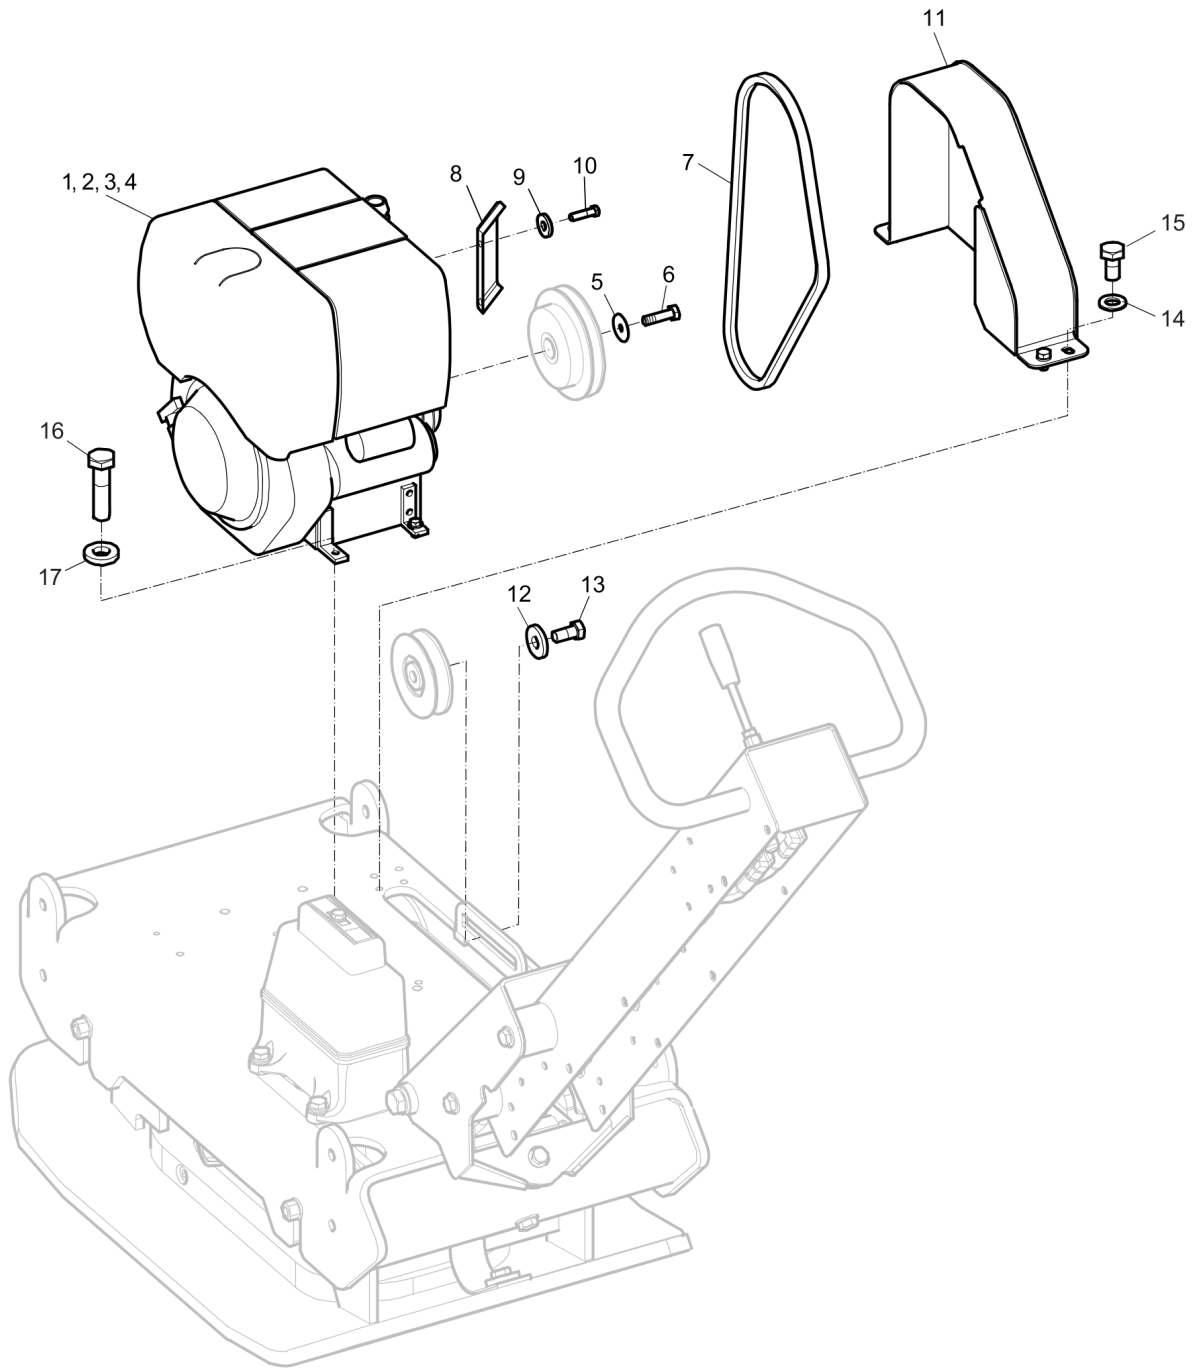

Spare parts list Engine installation, Hatz

Refer to the Parts Online web page for most up-to-date information. The printed information might be outdated.

Item	Part No.	Name	Qty	L	SN INFO
1	4700391058	Engine, cpl Hatz 1B20	1	A	
2	4700391057	Engine, cpl Hatz 1B20, electrical started	1	B	
3	3382012242	Engine, Hatz 1B20 manual start	1	C	
4	3382012245	Engine	1	D	
5	-	Washer, 8.4 x 26 x 4 mm, 0.33 x 1.02 x 0.16 in. 300 HV	1		
6	4700500022	Screw	1		
7	4700281249	V-belt	1	E	
8	4700281336	V-belt	1	F	
9	-	Washer, 6.4 x 12 x 1.5 mm, 0.25 x 0.47 x 0.06 in. 300 HV	2		
10	-	Screw, M6 x 16 mm 8.8 A2K	2		
11	3382010454	V-belt cover	1		
12	-	Washer, 13 x 30 x 4 mm, 0.51 x 1.18 x 0.16 in. 300 HV	1		
13	-	Screw, M12 x 30 mm 8.8 A3K	1		
14	-	Washer, 8.4 x 22 x 3 mm, 0.33 x 0.87 x 0.12 in. 300 HV	4		
15	-	Screw, M8 x 16 mm 8.8 A2K	4		
16	-	Screw, M8 x 25 mm 8.8 A2K	4		
17	-	Washer, 8.4 x 16 x 1.5 mm, 0.33 x 0.63 x 0.06 in. 300 HV	4		
18	4700387577	Deflector	1		

Comments for Page: Engine installation, Hatz

(L)OCAL REMARKS

A | Hatz 1B20, manual start

B | Hatz 1B20, electric start

C | Hatz 1B20, manual start EPA version, for US and Canada market.

D | Hatz 1B20, electric start EPA version, for US and Canada market.

E | Hatz 1B20, electric start

F | Hatz 1B20, manual start