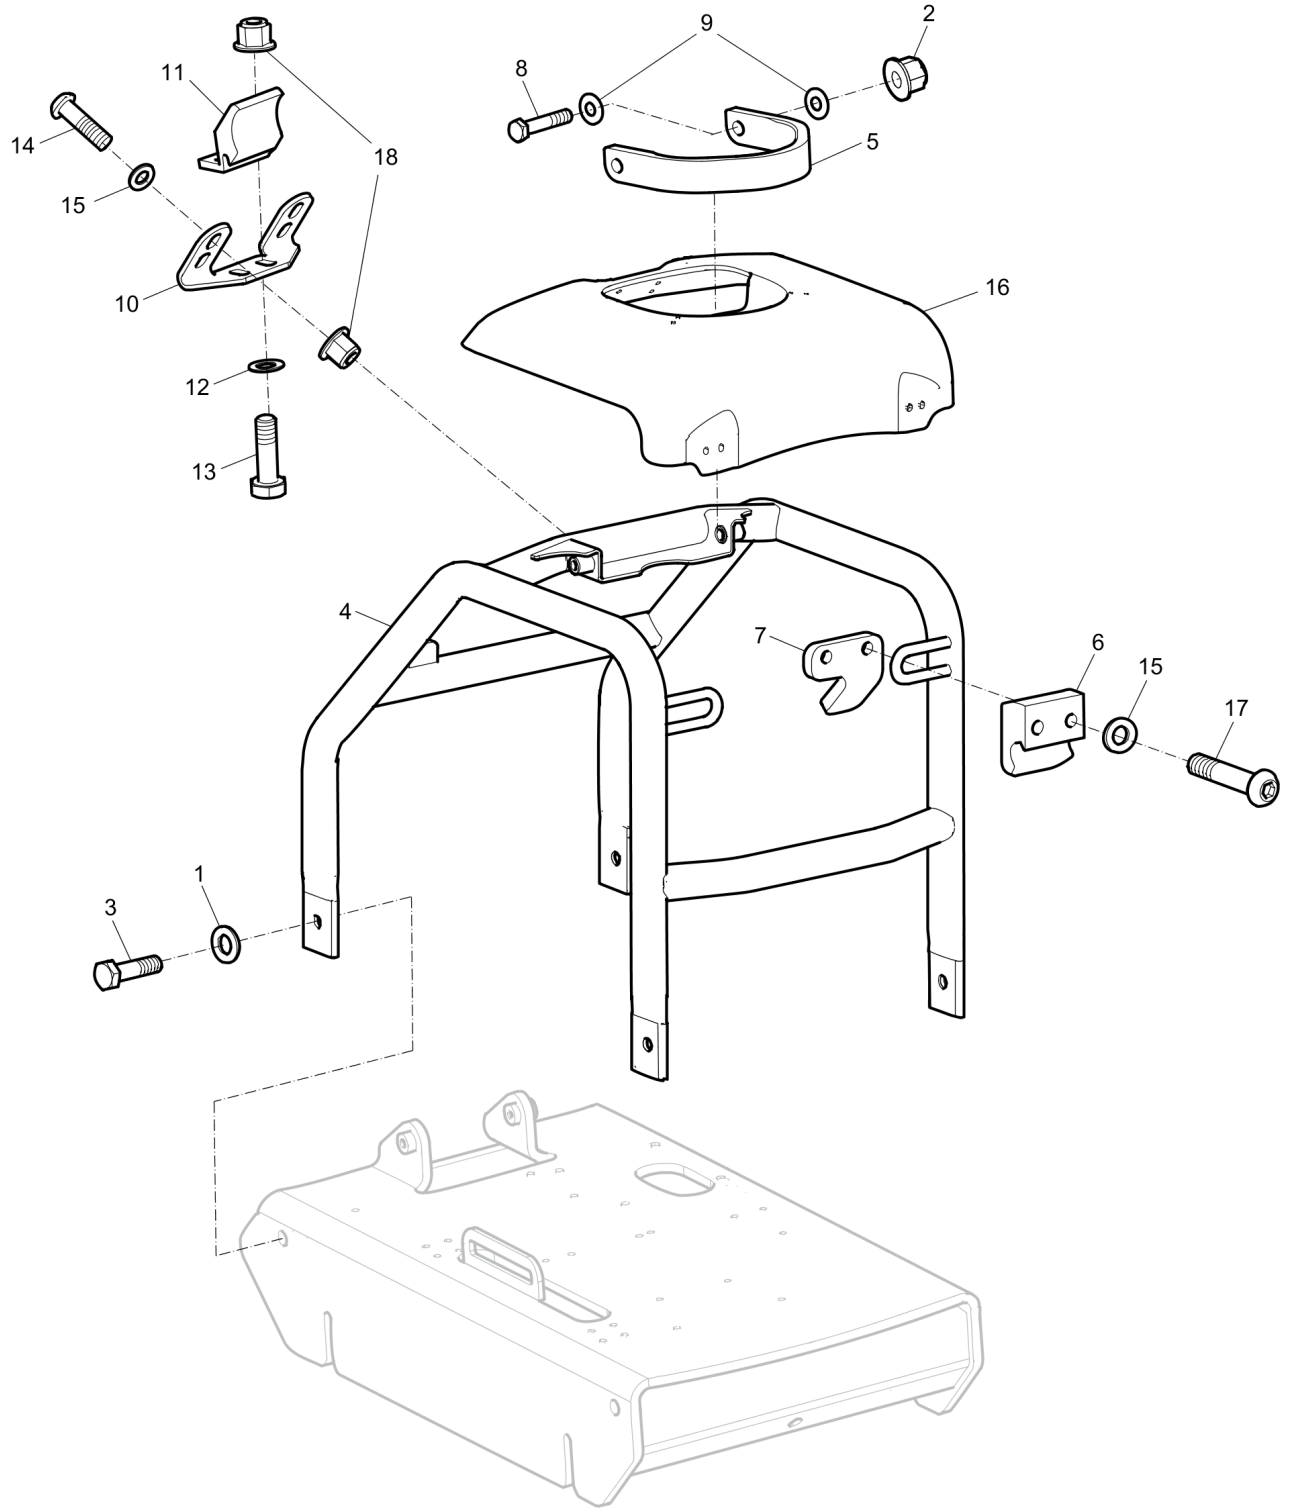

Spare parts list Frame and hoods

Refer to the Parts Online web page for most up-to-date information. The printed information might be outdated.

Item	Part No.	Name	Qty	L	SN INFO
1	-	Washer, 13 x 24 x 2 mm, 0.51 x 0.98 x 0.08 in. 300 HV	4		
2	4700586019	Lock nut, M12	2		
3	-	Screw, M12 x 35 mm 8.8 A3K	4		
4	3382010451	Protective frame	1		
5	3382010453	Lifting lug	1		
6	4700387260	Clip	2		
7	4700387705	Stop	2		
8	-	Screw, M12 x 60 mm 8.8 A3K	2		
9	-	Washer, 28 x 14.2 x 1 mm, 1.10 x 0.57 x 0.04 in.	4		
10	4700387261	Bracket	1		
11	4700387259	Clip	1		
12	-	Washer, 6.4 x 12 x 1.5 mm, 0.25 x 0.47 x 0.06 in. 300 HV	2		
13	-	Screw, M6 x 20 mm 8.8 A2K	2		
14	-	Screw, M6 x 20 mm A2-70	4		
15	-	Washer, 6 x 18 x 2 mm, 0.24 x 0.71 x 0.08 in. 300 HV	8		
16	3382010452	Hood	1		
17	4700904798	Screw	4		
18	-	Nut, M6 x 1 mm A2K	6