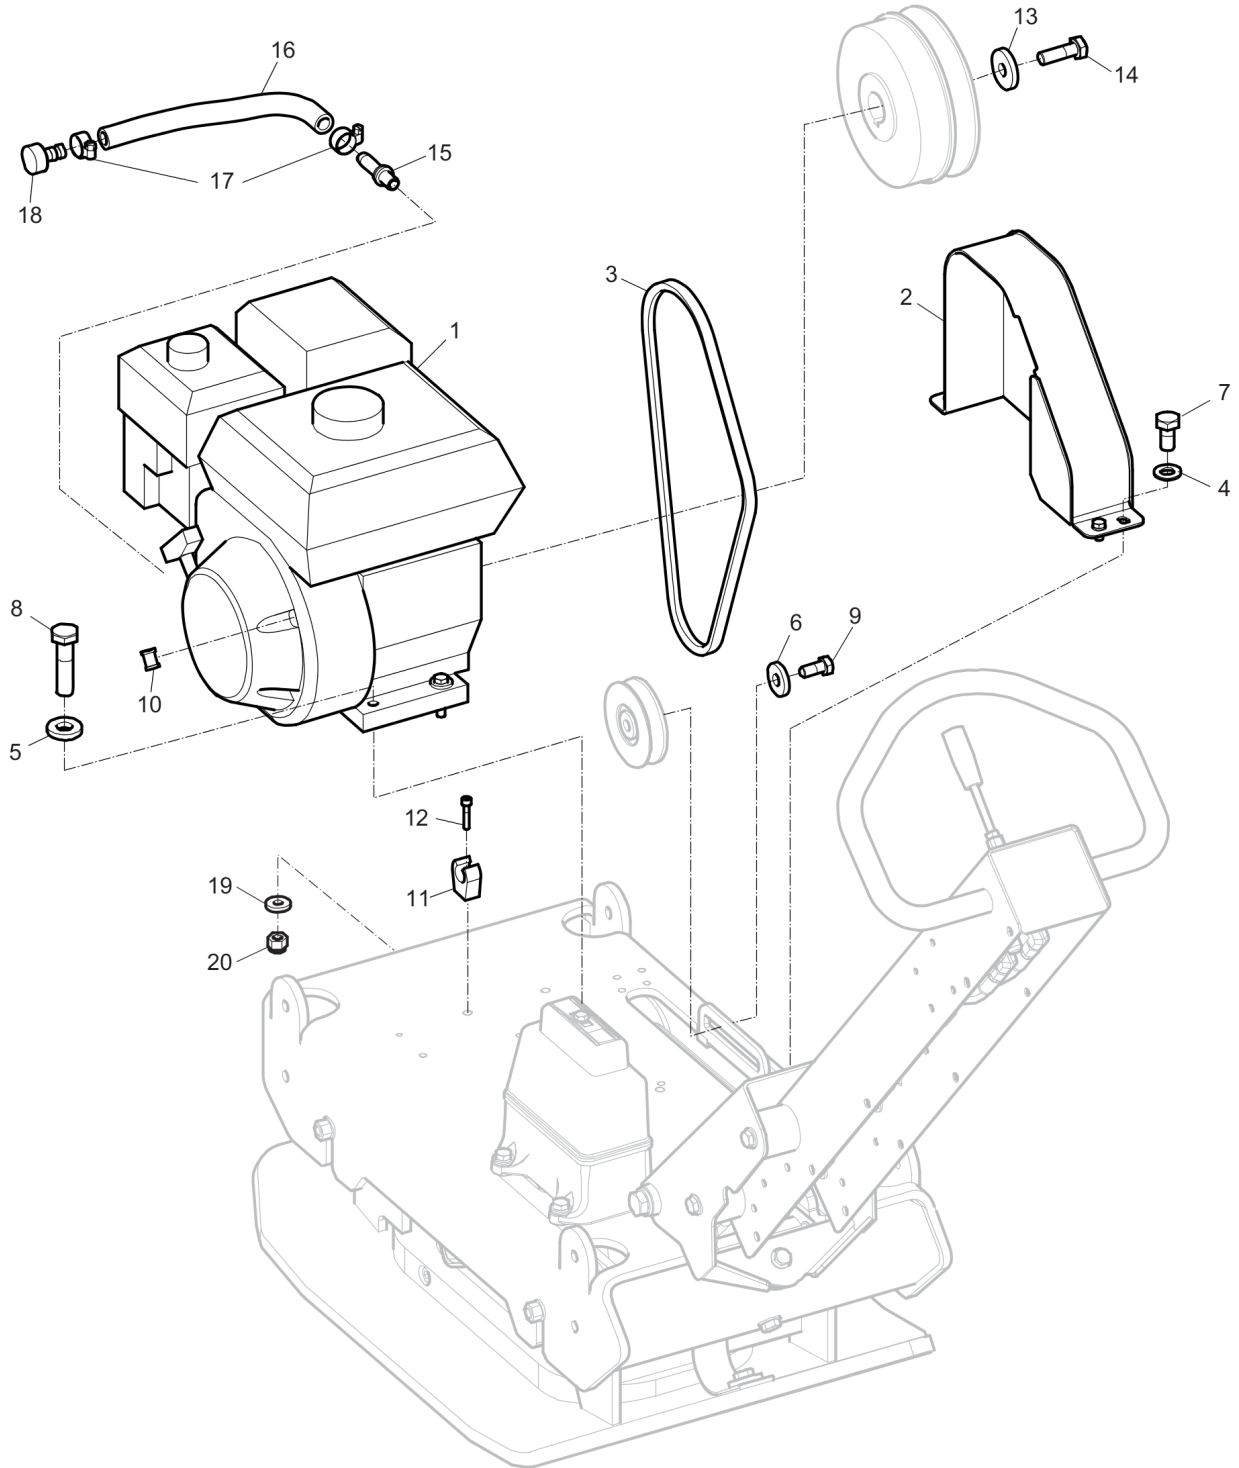

Spare parts list Engine installation, Honda

Refer to the Parts Online web page for most up-to-date information. The printed information might be outdated.

Item	Part No.	Name	Qty	L	SN INFO
1	4700387979	Engine, complete Honda GX200 SM-12SD	1	A	
2	3382010454	V-belt cover	1		
3	4700281345	V-belt	1		
4	-	Washer, 8.4 x 22 x 3 mm, 0.33 x 0.87 x 0.12 in. 300 HV	4		
5	-	Washer, 8.4 x 16 x 1.5 mm, 0.33 x 0.63 x 0.06 in. 300 HV	4		
6	-	Washer, 13 x 30 x 4 mm, 0.51 x 1.18 x 0.16 in. 300 HV	1		
7	-	Screw, M8 x 16 mm 8.8 A2K	4		
8	-	Screw, M8 x 35 mm 8.8 A2K	4		
9	-	Screw, M12 x 30 mm 8.8 A3K	1		
10	4700921065	Clamp	1		
11	4700281234	Ryw-clips	1		
12	-	Screw, M5 x 25 mm 8.8 A2K	1		
13	-	Washer, 8.4 x 26 x 4 mm, 0.33 x 1.02 x 0.16 in. 300 HV	1		
14	-	Screw, M8 x 25 mm 8.8 A2K	1		
15	4812070374	Hose connection	1		
16	3382010186	Hose	1		
17	4700313001	Hose clamp	2		
18	3382010180	Plug	1		
19	-	Washer, 5.3 x 10 x 1 mm, 0.21 x 0.39 x 0.04 in. 300 HV	1		
20	-	Nut, M5 A2K	1		

Comments for Page: Engine installation, Honda

(L)OCAL REMARKS

A | Honda GX200 SM-12 SD