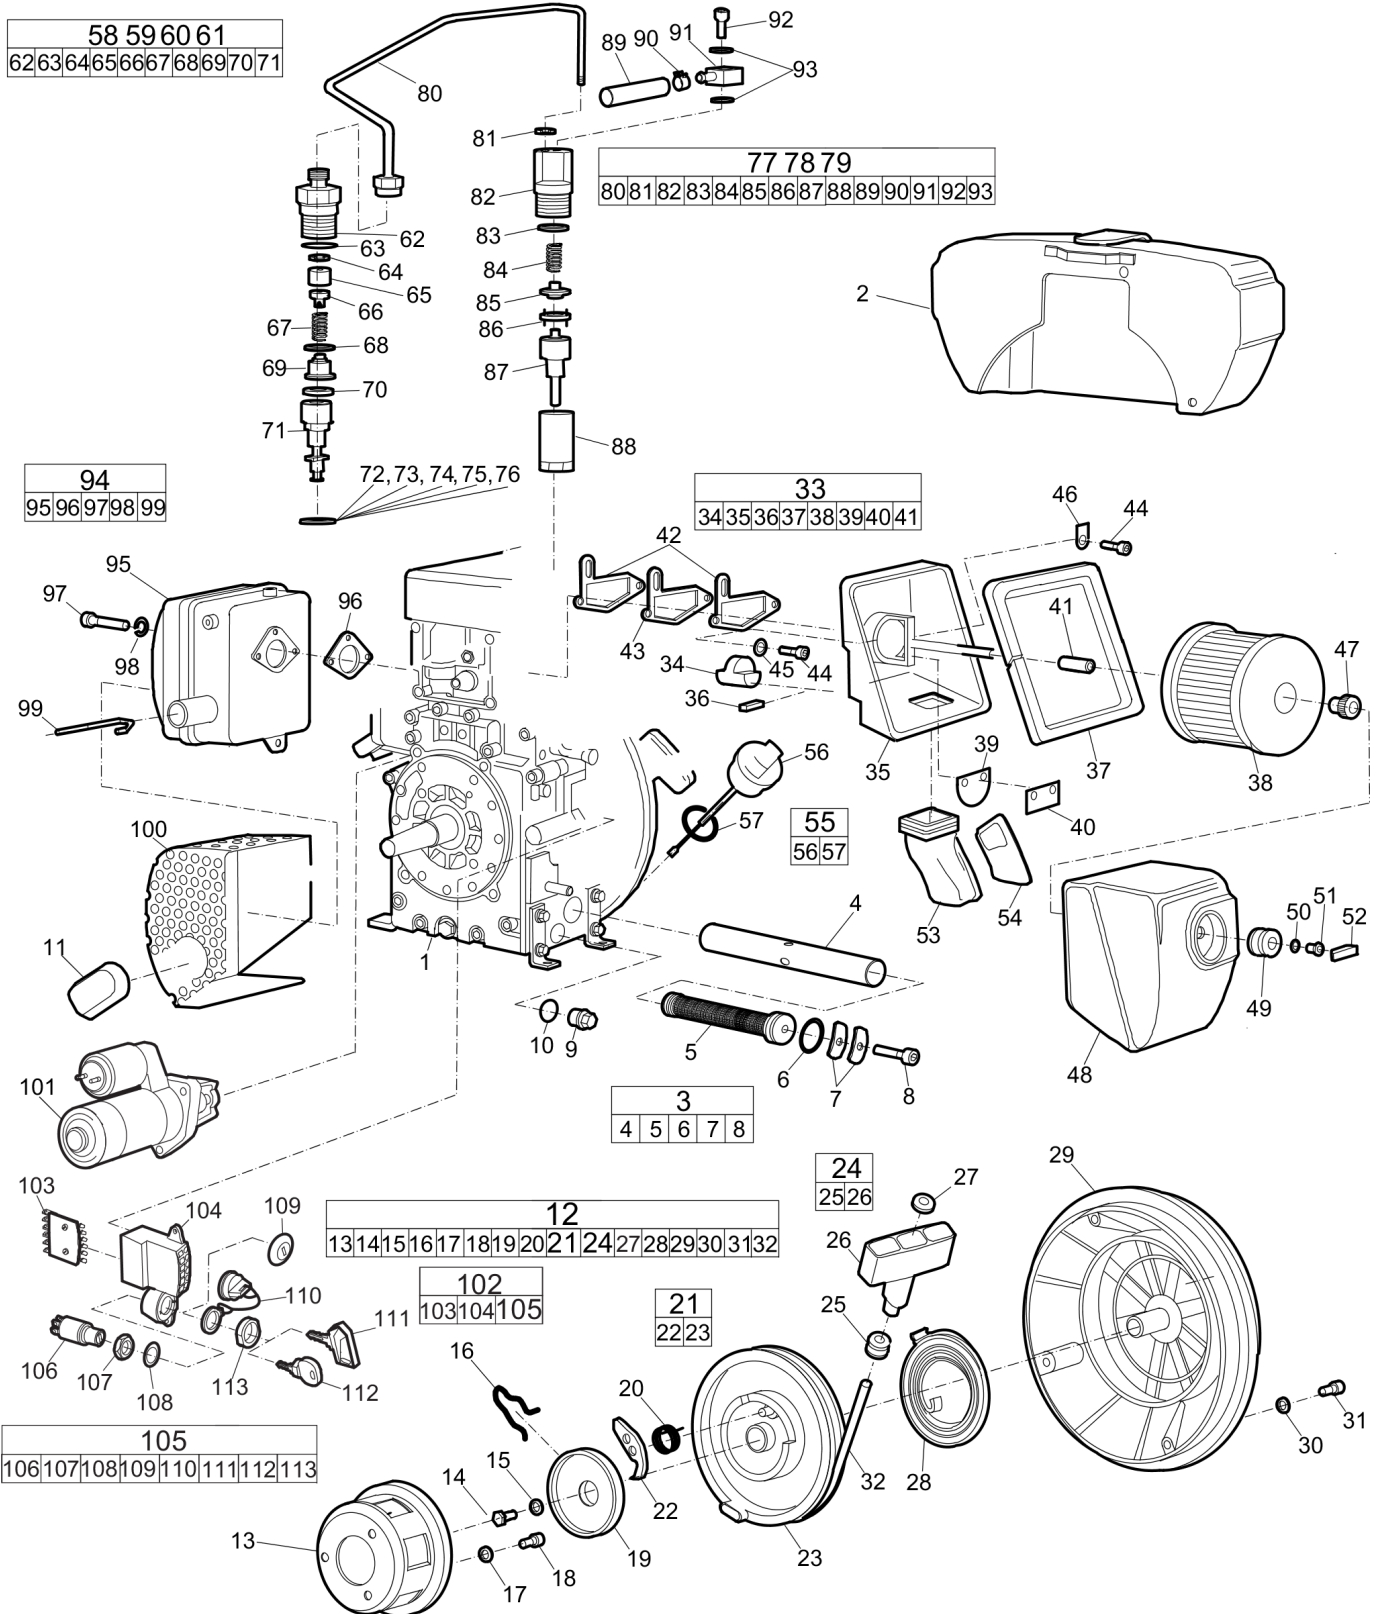

Spare parts list Engine, Hatz 1B20 electric start

Refer to the Parts Online web page for most up-to-date information. The printed information might be outdated.

Item	Part No.	Name	Qty	L	SN INFO
1	4700391057	Engine, cpl Hatz 1B20, electrical started	1	A	
2	-	Fuel tank	1	B	
3	4700937001	Oil strainer, cpl	1		
4	--	Tube	1		
5	--	Oil strainer	1		
6	3382100143	O-ring	1		
7	3382100144	Washer	2		
8	--	Screw, M6 x 10 mm	1		
9	4700937002	Plug	1		
10	4700748479	Washer	1		
11	4700937004	Exhaust pipe	1		
12	4700936982	Recoil starter, cpl	1		
13	4700936999	Starter pulley	1		
14	--	Screw, M6 x 18 mm	1		
15	--	Washer, M6	1		
16	4700936991	Spring	1		
17	--	Spring washer	1	C	
18	--	Screw, M6 x 10 mm	1		
18	--	Screw, M6 x 10 mm	1		
19	4700936992	Friction plate	1		
20	4700936996	O-ring	1		
21	4700936990	Reel	1		
22	4700936995	Ratchet	1		
23	---	Start pulley	1		
24	4700936983	Handle, complete	1		
25	3382100145	Sleeve	1		
26	---	Handle	1		
27	3382100146	Washer, 5.3 mm, 0.21 in.	1		
28	4700936985	Spiral spring	1		
29	4700936986	Housing	1		
30	--	Washer, M6	4		
30	--	Washer, M6	4		
31	--	Screw, M6	4		
32	4700936989	Rope	1		
33	3382100150	Air filter housing, complete	1		
34	4700937024	Vent nipple	1		
35	--	Housing	1		
36	3382100147	Sealing strip	1		

Refer to the Parts Online web page for most up-to-date information. The printed information might be outdated.