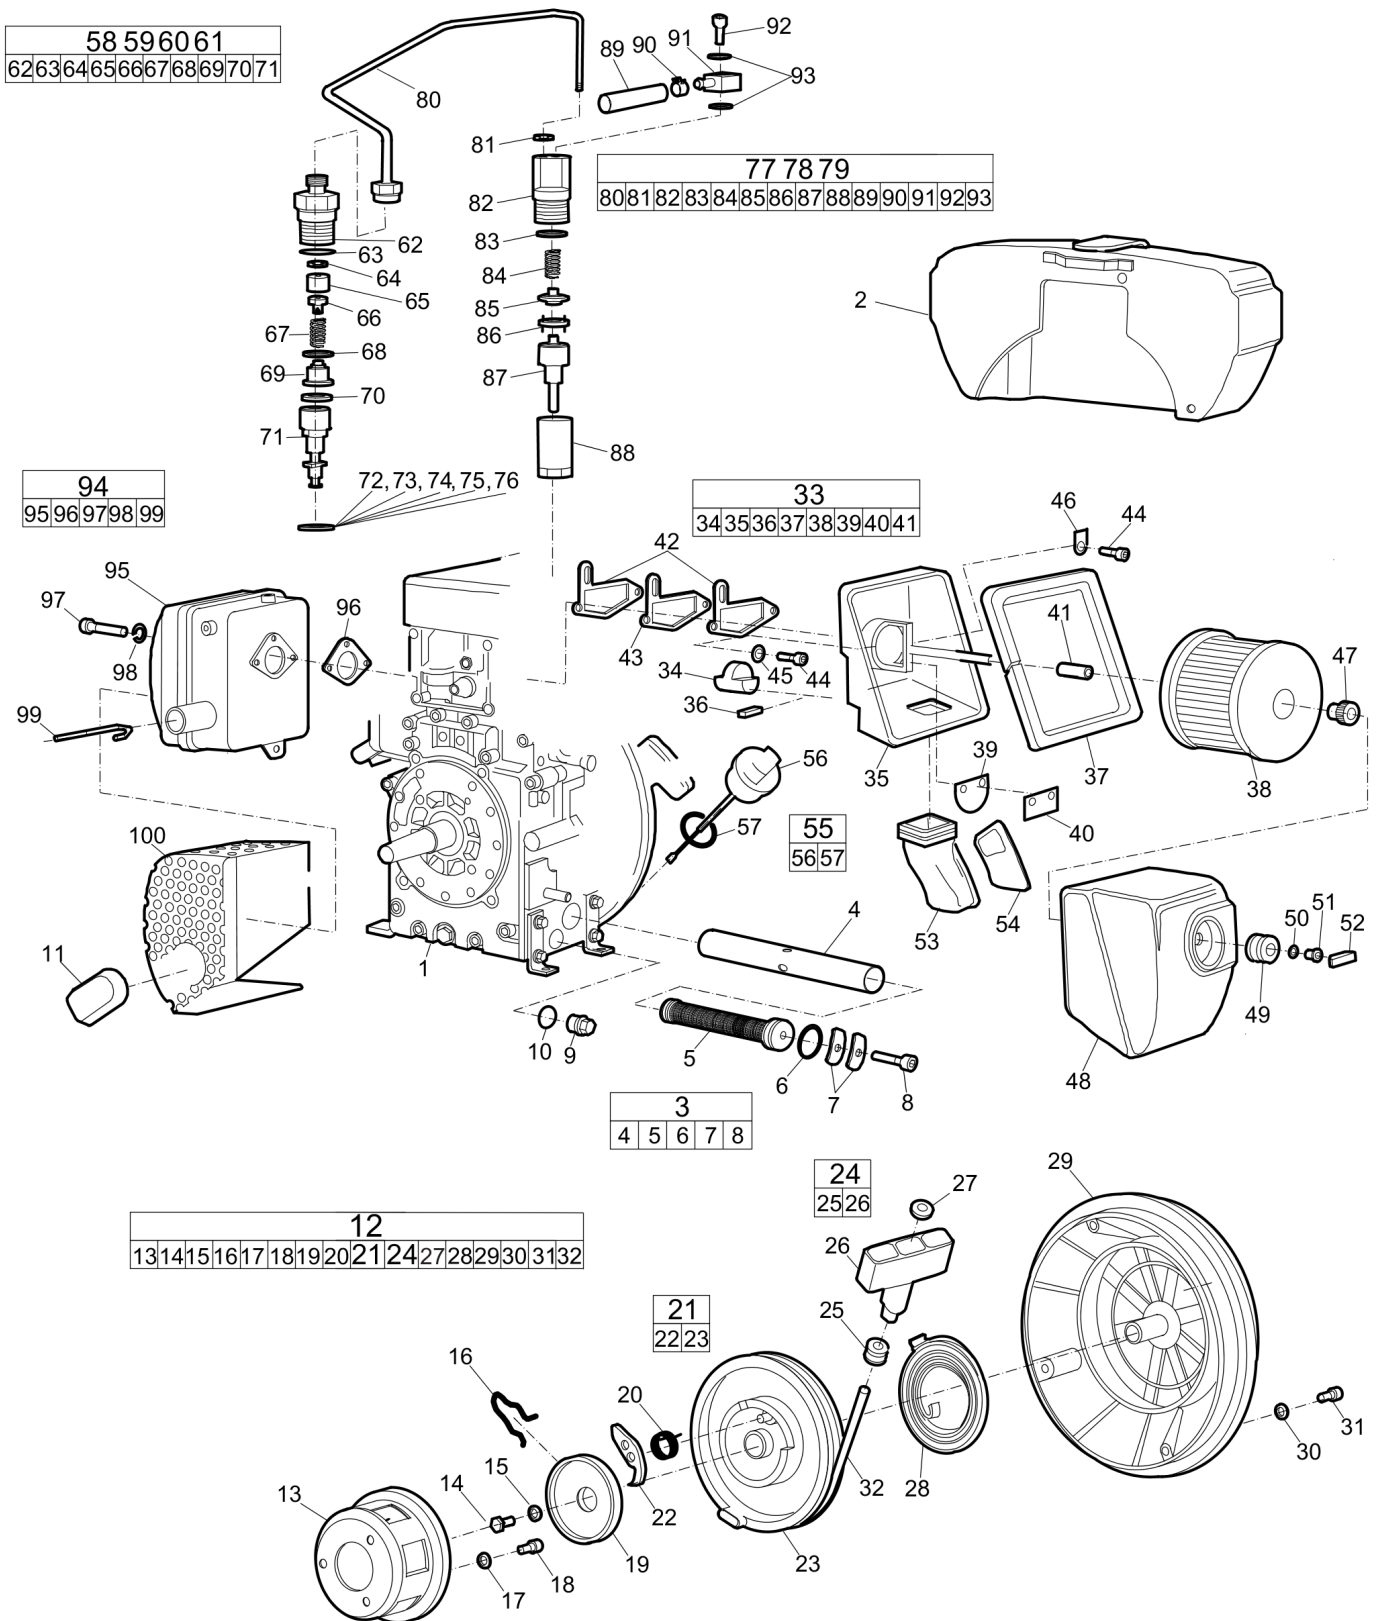

Spare parts list Engine, Hatz 1B20 manual start

Refer to the Parts Online web page for most up-to-date information. The printed information might be outdated.

Item	Part No.	Name	Qty	L	SN INFO
1	4700391058	Engine, cpl Hatz 1B20	1	A	
2	-	Fuel tank	1	B	
3	4700937001	Oil strainer, cpl	1		
4	-	Tube	1		
5	-	Oil strainer	1		
6	3382100143	O-ring	1		
7	3382100144	Washer	2		
8	-	Screw, M6 x 16 mm	1		
9	4700937002	Plug	1		
10	4700748479	Washer	1		
11	4700937004	Exhaust pipe	1		
12	4700936982	Recoil starter, cpl	1		
13	4700936999	Starter pulley	1		
14	-	Screw, M6 x 18 mm	1		
15	-	Washer, M6	1		
16	4700936991	Spring	1		
17	-	Spring washer, M6	1		
18	--	Screw, M6 x 10 mm	1		
19	4700936992	Friction plate	1		
20	4700936996	O-ring	1		
21	4700936990	Reel	1		
22	4700936995	Ratchet	1		
23	-	Start pulley	1		
24	4700936983	Handle, complete	1		
25	3382100145	Sleeve	1		
26	-	Handle	1		
27	3382100146	Washer, 5.3 mm, 0.21 in.	1		
28	4700936985	Spiral spring	1		
29	4700936986	Housing	1		
30	-	Washer, M6	4		
31	-	Screw, M6	4		
32	4700936989	Rope	1		
33	3382100150	Air filter housing, complete	1		
34	4700937024	Vent nipple	1		
35	-	Housing	1		
36	3382100147	Sealing strip	1		
37	4700940829	Sealing strip	1		
38	4700937013	Filter element	1		

Refer to the Parts Online web page for most up-to-date information. The printed information might be outdated.