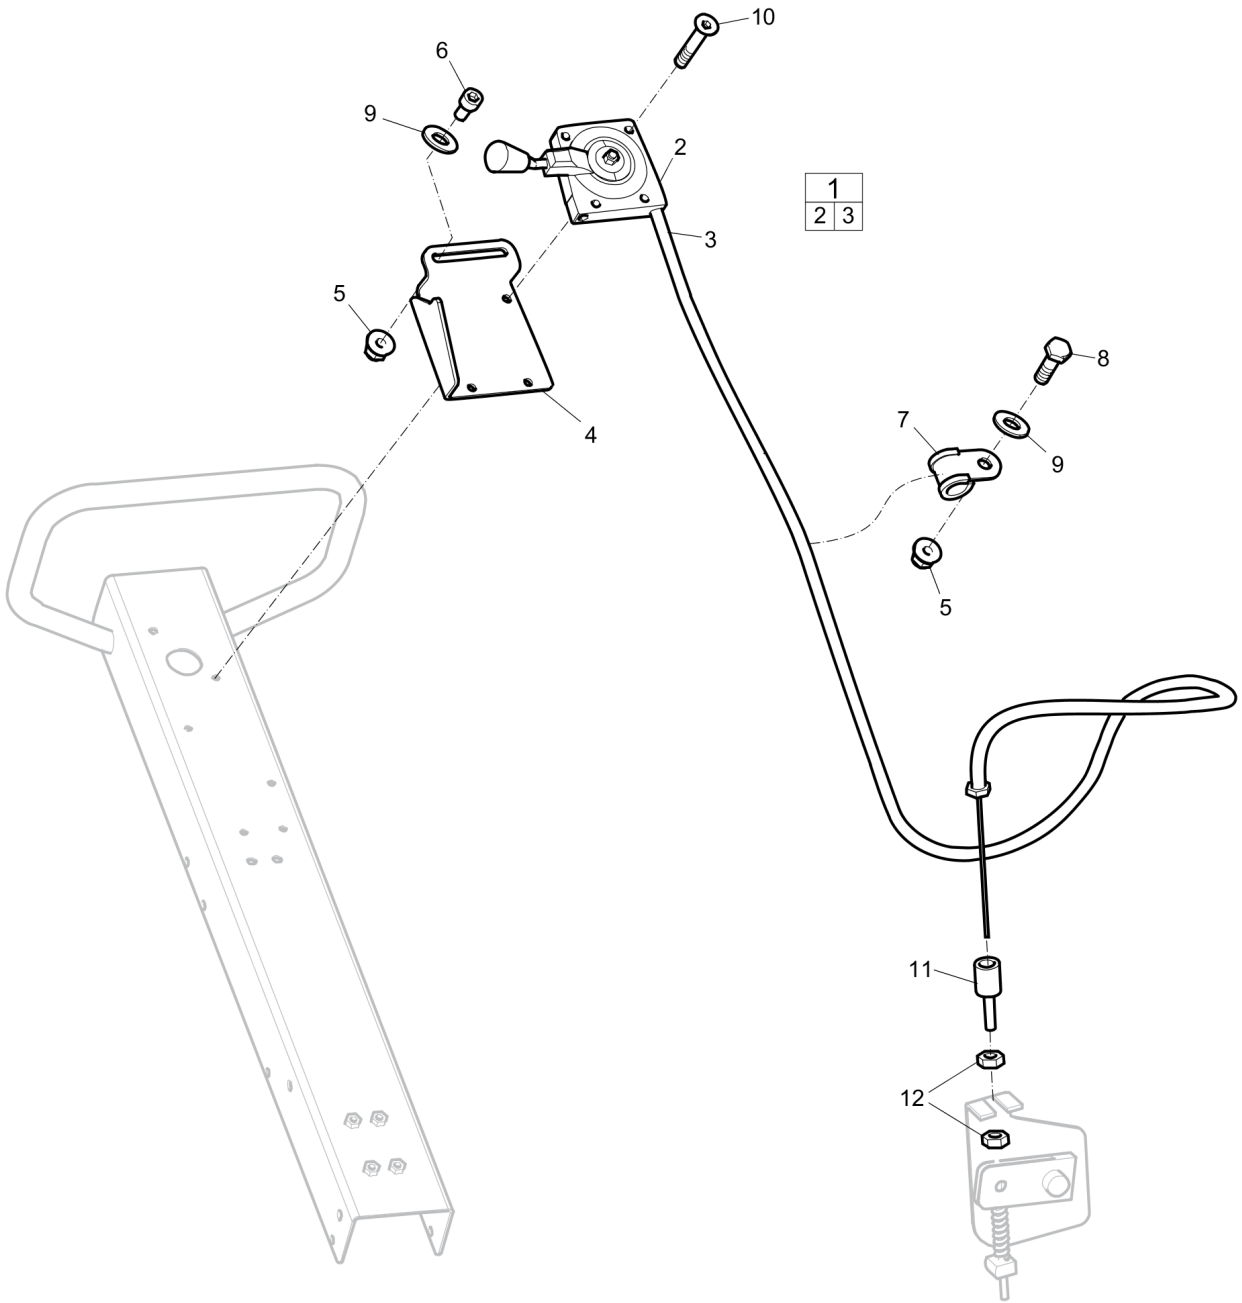

Spare parts list Throttle control, Hatz, Non EPA

Refer to the Parts Online web page for most up-to-date information. The printed information might be outdated.

Item	Part No.	Name	Qty	L	SN INFO
1	4700380709	Throttle control	1		
2	4700455019	Throttle handle	1		
3	4700380710	Throttle cable	1		
4	4812070115	Throttle control bracket	1		
5	-	Nut, M6 x 1 mm A2K	3		
6	-	Screw, M6 x 16 mm 8.8 A2K	1		
7	4700921065	Clamp	2		
8	-	Screw, M6 x 20 mm 8.8 A2K	2		
9	-	Washer, 6.4 x 12 x 1.5 mm, 0.25 x 0.47 x 0.06 in. 300 HV	3		
10	-	Screw, M5 x 30 mm A2-70	4		
11	4700284107	Nipple	1		
12	-	Nut, M6 A2K	2