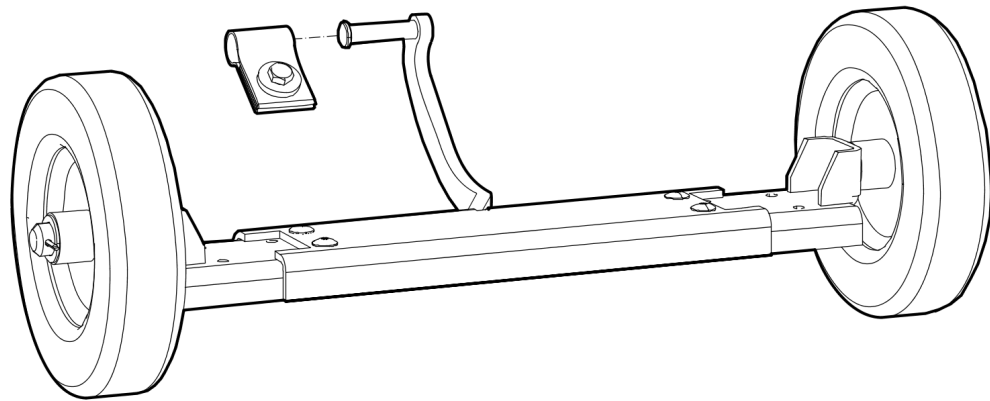

Kits Transport device kit