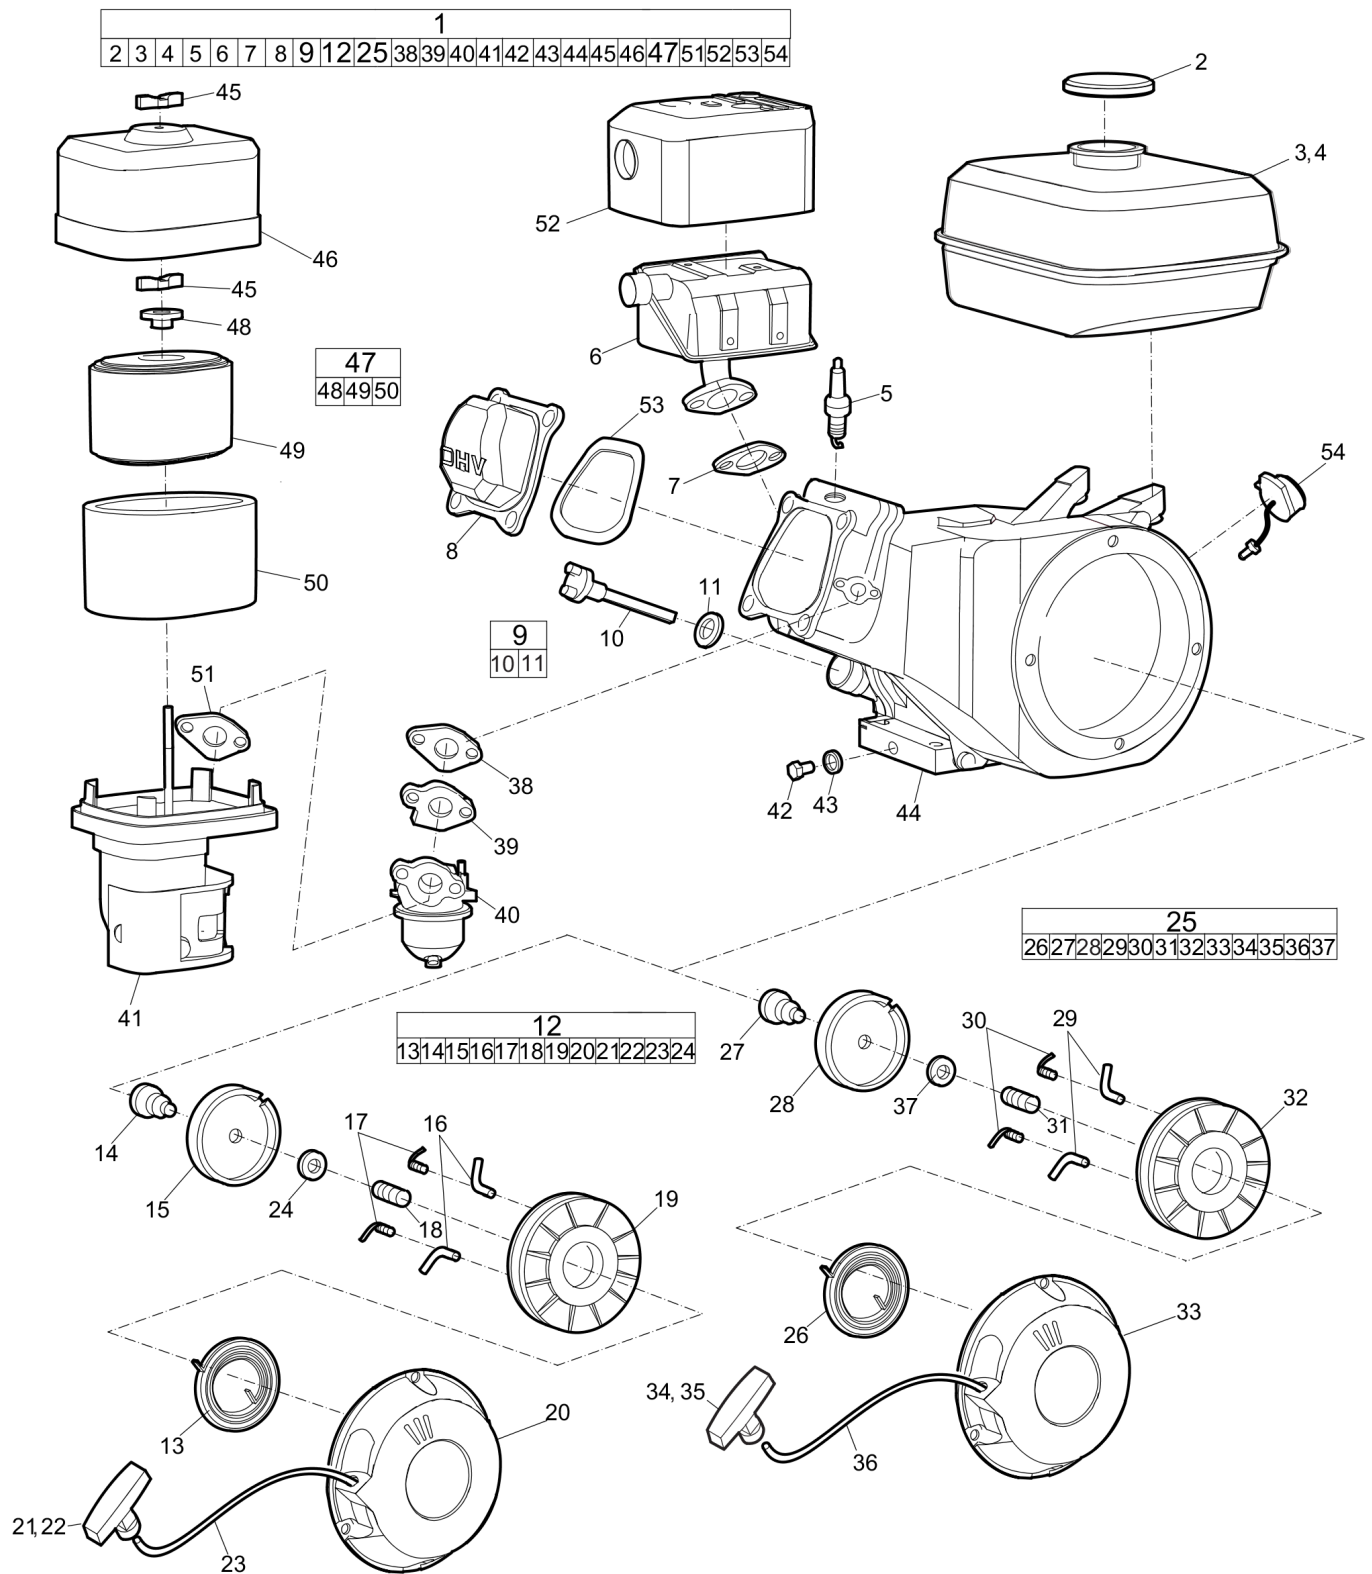

Spare parts list Engine, Honda GX 200 UT SM-12 OH

Refer to the Parts Online web page for most up-to-date information. The printed information might be outdated.

Item	Part No.	Name	Qty	L	SN INFO
1	4700387979	Engine, complete Honda GX200 SM-12SD	1		
2	4700950168	Fuel cap	1		
3	3382100173	Fuel tank	1	A	
4	3382100106	Fuel tank	1	B	
5	3382100054	Spark plug	1		
6	4700239889	Muffler	1		
7	4700239063	Gasket, muffler	1		
8	4700937917	Valve cover	1		
9	3382100165	Oil dipstick, complete	1		
10	---	Dipstick	1	C	
11	4700238303	Gasket	1		
12	4700940538	Recoil starter, complete	1	D	
13	4700239375	Spring	1		
14	3382100177	Adjustment screw	1		
15	3382100191	Guide	1		
16	3382100169	Ratchet	2		
17	3382100192	Spring	2		
18	3382100193	Spring	1		
19	3382100171	Reel	1		
20	2020202020	Cover	1		
21	3382100194	Handle	1	E	
22	4700239391	Handle	1	F	
23	4700239374	Starter rope	1		
24	3382100170	Friction washer	1		
25	3382100190	Recoil starter, complete	1	G	
26	4700239375	Spring	1		
27	3382100177	Adjustment screw	1		
28	3382100191	Guide	1		
29	3382100169	Ratchet	2		
30	3382100192	Spring	2		
31	3382100193	Spring	1		
32	3382100171	Reel	1		
33	---	Cover	1		
34	4700239391	Handle	1	H	
35	3382100194	Handle	1	I	
36	4700239374	Starter rope	1		
37	3382100170	Friction washer	1		
38	3382100168	Gasket	1		

Refer to the Parts Online web page for most up-to-date information. The printed information might be outdated.