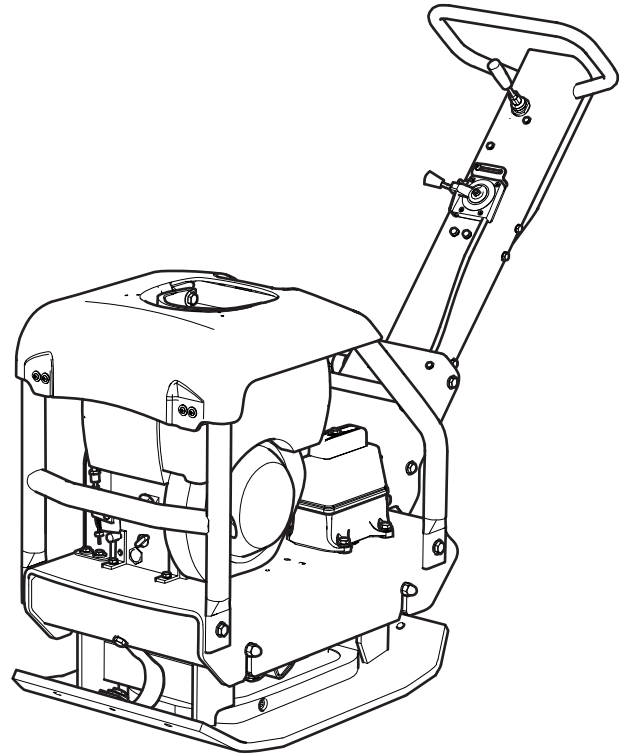

Spare parts list

Forward and reversible plate

	Valid from serial number
LG 200 Honda Manual start 500 mm	32009001
LG 200 Hatz Manual start 500 mm	32009001
LG 200 Hatz Electric start 500 mm	32009001
LG 200 Honda Manual start 500 mm Bio	32009001
LG 200 Hatz Manual start 500 mm Bio	32009001
LG 200 Hatz Electric start 500 mm Bio	32009001
LG 200 Honda Manual start 500 mm	BGF000001
LG 200 Hatz Manual start 500 mm	BGF000001
LG 200 Hatz Electric start 500 mm	BGF000001
LG 200 Honda Manual start 500 mm Bio	BGF000001
LG 200 Hatz Manual start 500 mm Bio	BGF000001
LG 200 Hatz Electric start 500 mm Bio	BGF000001
LG 200 Hatz Manual start 500 mm EPA	BGF000001
LG 200 Hatz Electric start 500 mm EPA	BGF000001

Spare parts list Engine plate

Refer to the Parts Online web page for most up-to-date information. The printed information might be outdated.

Item	Part No.	Name	Qty	L	SN INFO
1	3382010441	Engine plate	1		
2	-	Lock nut, M12	2		
3	-	Washer, 13 x 36 x 6 mm, 0.51 x 1.42 x 0.24 in. 300 HV	4		
4	3382010077	Strap	2		
5	-	Washer, 13 x 24 x 2 mm, 0.51 x 0.94 x 0.08 in. 300 HV	6		
6	-	Screw, M12 x 35 mm 8.8 A3K	2		
7	-	Screw, M12 x 25 mm 8.8 A3K	2		
8	-	Screw, M1 x 65 mm 8.8 A3K	2		
9	-	Washer, 10.5 x 22 x 2 mm, 0.41 x 0.87 x 0.08 in. 300 HV	2		
10	-	Nut, M12	4		