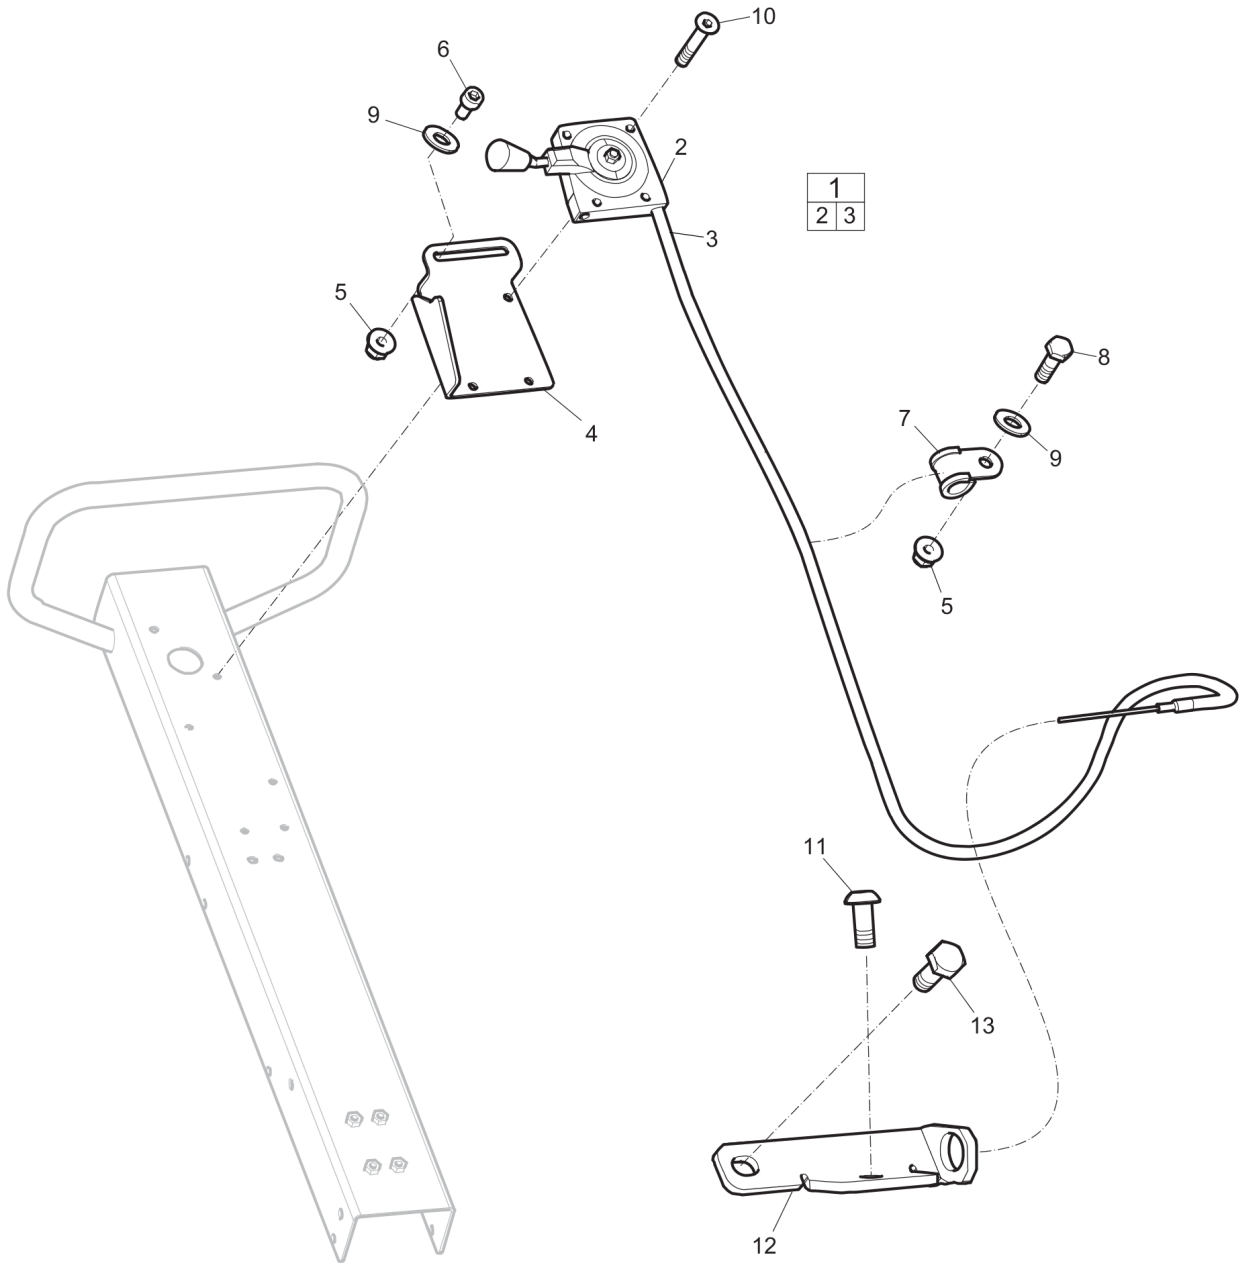

Spare parts list Throttle control, Honda

Refer to the Parts Online web page for most up-to-date information. The printed information might be outdated.

Item	Part No.	Name	Qty	L	SN INFO
1	4700387987	Throttle control	1		
2	4700455019	Throttle handle	1		
3	4700387983	Throttle cable	1		
4	4812070115	Throttle control bracket	1		
5	-	Nut, M6 x 1 mm A2K	3		
6	-	Screw, M6 x 16 mm 8.8 A2K	1		
7	4700921065	Clamp	2		
8	-	Screw, M6 x 20 mm 8.8 A2K	2		
9	-	Washer, 6.4 x 12 x 1.5 mm, 0.25 x 0.47 x 0.06 in. 300 HV	3		
10	-	Screw, M5 x 30 mm A2-70	4		
11	-	Screw, M5 x 12 mm 10.9	1		
12	4700387958	Bracket	1		
13	-	Screw, M6 x 16 mm 8.8 A2K	1