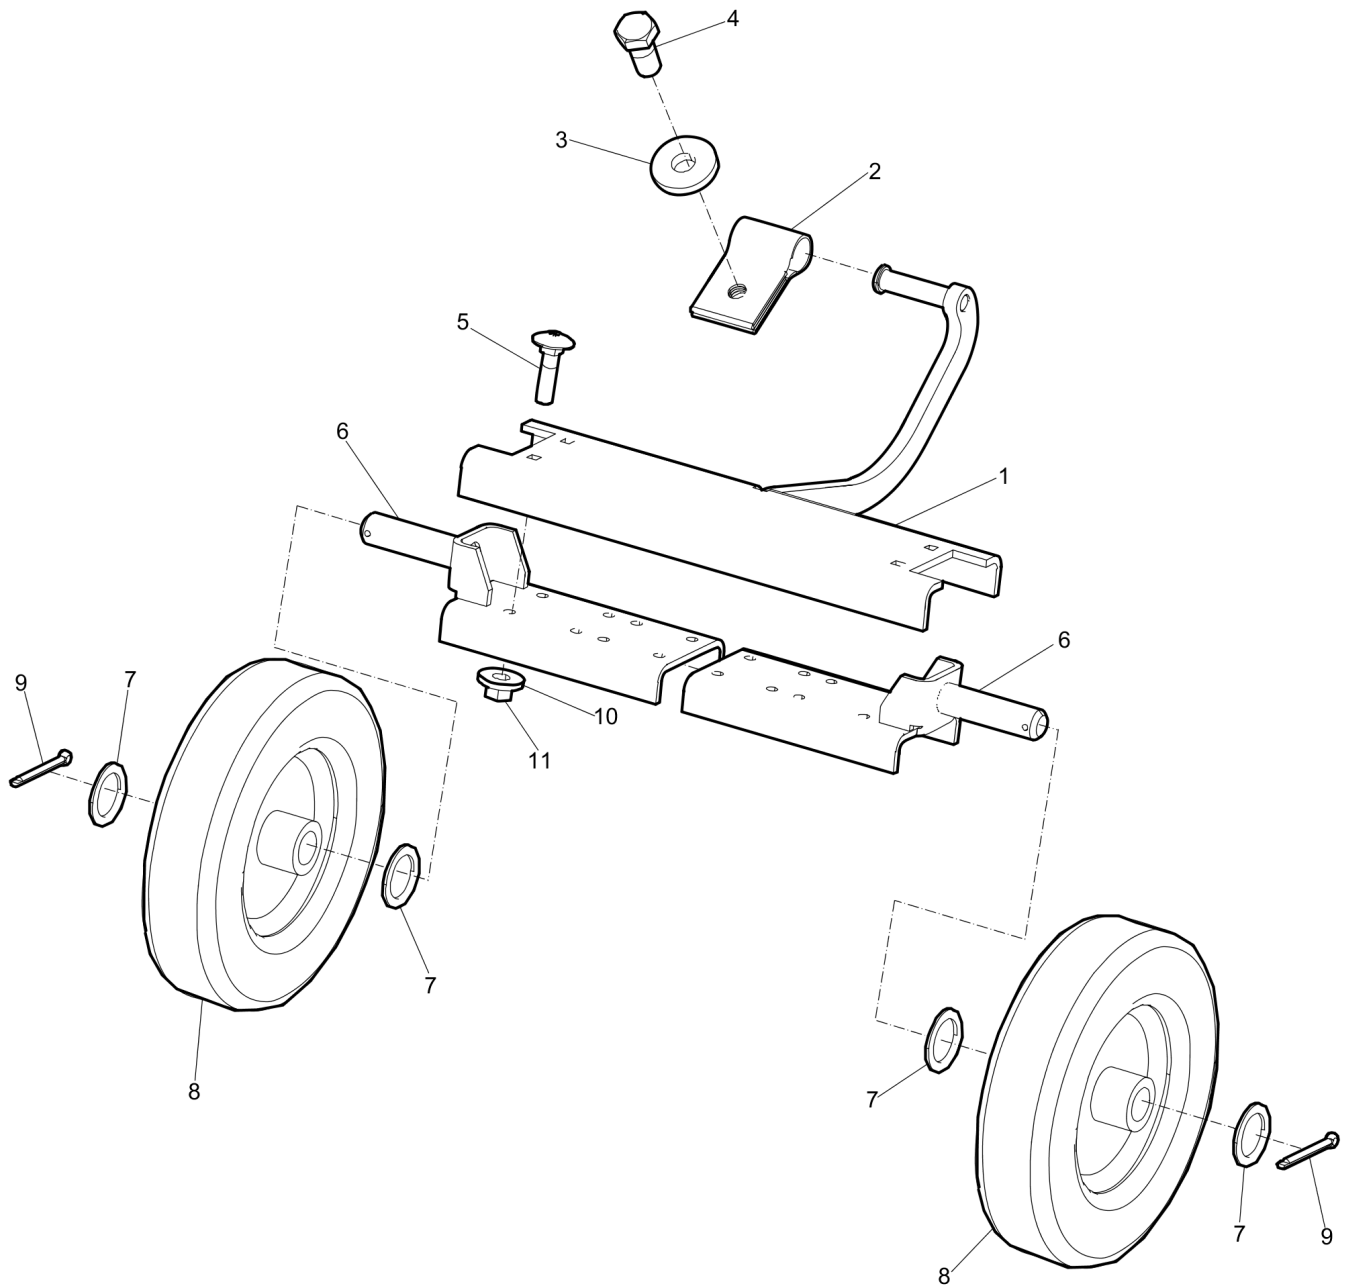

Spare parts list Transport device

Refer to the Parts Online web page for most up-to-date information. The printed information might be outdated.

Item	Part No.	Name	Qty	L	SN INFO
1	4700394933	Transport device	1		
2	4700280417	Strap	1		
3	-	Washer, 13 x 36 x 6 mm, 0.51 x 1.42 x 0.24 in. 300 HV	1		
4	-	Screw, M12 x 25 mm 8.8 A3K	1		
5	-	Screw, M8 x 30 mm 8.8	4		
6	4700394985	Wheel bracket	2		
7	4700271032	Washer	4		
8	4700383598	Wheel	2		
9	4700630015	Split pin	2		
10	-	Washer, 8.4 x 22 x 3 mm, 0.33 x 0.87 x 0.12 in. 300 HV	4		
11		Nut, M8 A2K	4