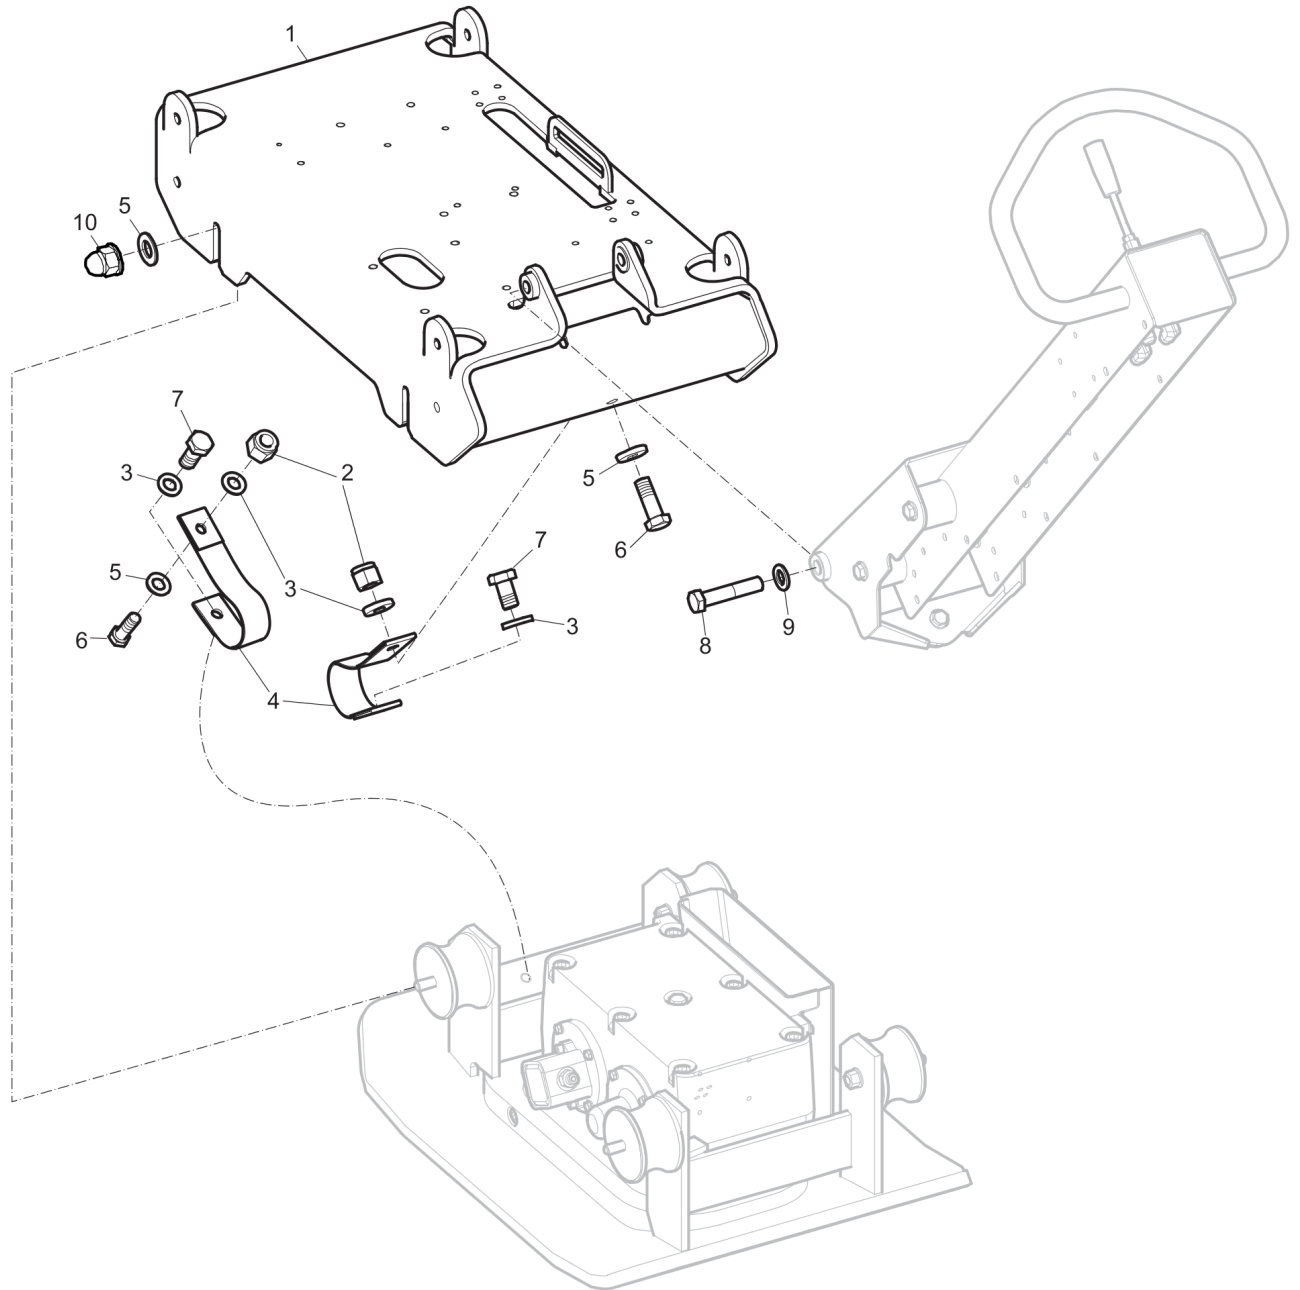

Spare parts list Engine plate

Refer to the Parts Online web page for most up-to-date information. The printed information might be outdated.

Item	Part No.	Name	Qty	L	SN INFO
1	3382010441	Engine plate	1		
2	-	Lock nut, M12	2		
3	-	Washer, 13 x 36 x 6 mm, 0.51 x 1.42 x 0.24 in. 300 HV	4		
4	3382010077	Strap	2		
5	-	Washer, 13 x 24 x 2 mm, 0.51 x 0.94 x 0.08 in. 300 HV	6		
6	-	Screw, M12 x 35 mm 8.8 A3K	2		
7	-	Screw, M12 x 25 mm 8.8 A3K	2		
8	-	Screw, M1 x 65 mm 8.8 A3K	2		
9	-	Washer, 10.5 x 22 x 2 mm, 0.41 x 0.87 x 0.08 in. 300 HV	2		
10	-	Nut, M12	4		