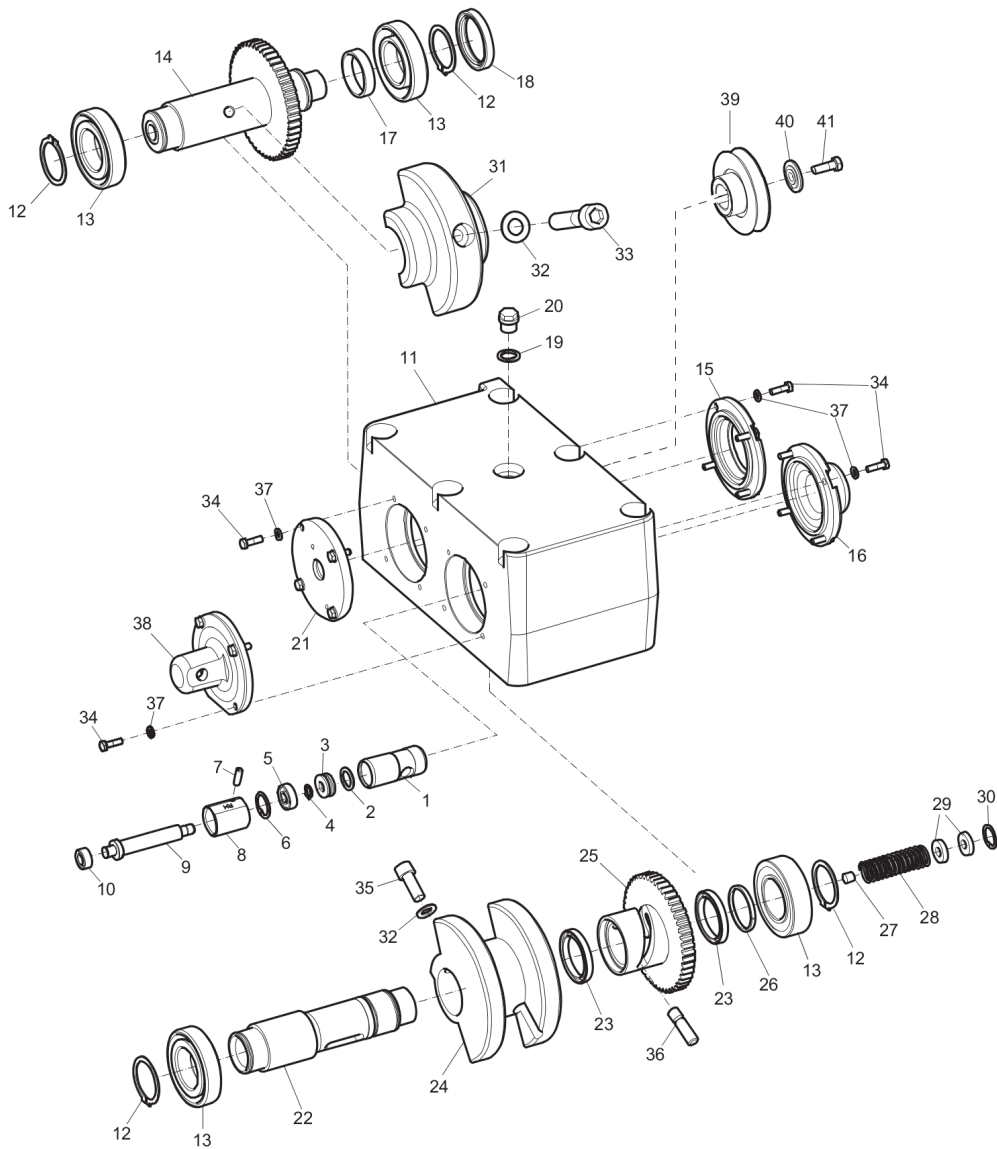

Spare parts list Eccentric element

Refer to the Parts Online web page for most up-to-date information. The printed information might be outdated.

Item	Part No.	Name	Qty	L	SN INFO
1	4812070053	Piston	1		
2	4812070363	Spring washer	1		
3	4812070362	Thrust ball bearing	1		
4	4700150002	Retaining ring	1		
5	4812070359	Ball bearing	1		
6	4700151039	Retaining ring	1		
7	4700629062	Spring pin	1		
8	4812070097	Cap	1		
9	4812070051	Piston rod	1		
10	4700281276	Sealing ring	1		
11	4700379175	Eccentric housing	1		
12	4700150017	Retaining ring	4		
13	4700903363	Ball bearing	4		
14	4700395060	Shaft, cpl	1		
15	4700379167	Cover	1		
16	4812070055	Cover	1		
17	4700280645	Spacer ring	1		
18	4700928794	Sealing ring	1		
19	4700162011	Washer, 16.7x24x1.5 mm Type A M16	1		
20	4700232143	Plug, M16	1		
21	4700379168	Cover	1		
22	4812070054	Eccentric shaft	1		
23	4700929287	Ball bearing	2		
24	4700280669	Eccentric	1		
25	4812070096	Gear wheel	1		
26	4700280646	Spacer	1		
27	-	Socket screw, M10 x 12 mm	1		
28	4700280677	Spring	1		
29	4700280648	Washer	2		
30	4700151007	Retaining ring	1		
31	4700286380	Weight	1		
32	-	Steel plain washer, 12 x 22 x 2 mm, 0.47 x 0.87 x 0.08 in. 300 HV	2		
33	4700792724	Screw, M12 x 60 mm 10.9GEOMET®	1		
34	-	Screw, M6 x 20 mm 8.8 A2K	16		
35	4700792723	Screw, M12 x 30mm 10.9GEOMET®	1		
36	4700280644	Pin	1		
37	-	Steel plain washer, 6.4 x 12 x 1.5 mm, 0.25 x 0.47 x 0.06 in. 300 HV	16		

Refer to the Parts Online web page for most up-to-date information. The printed information might be outdated.