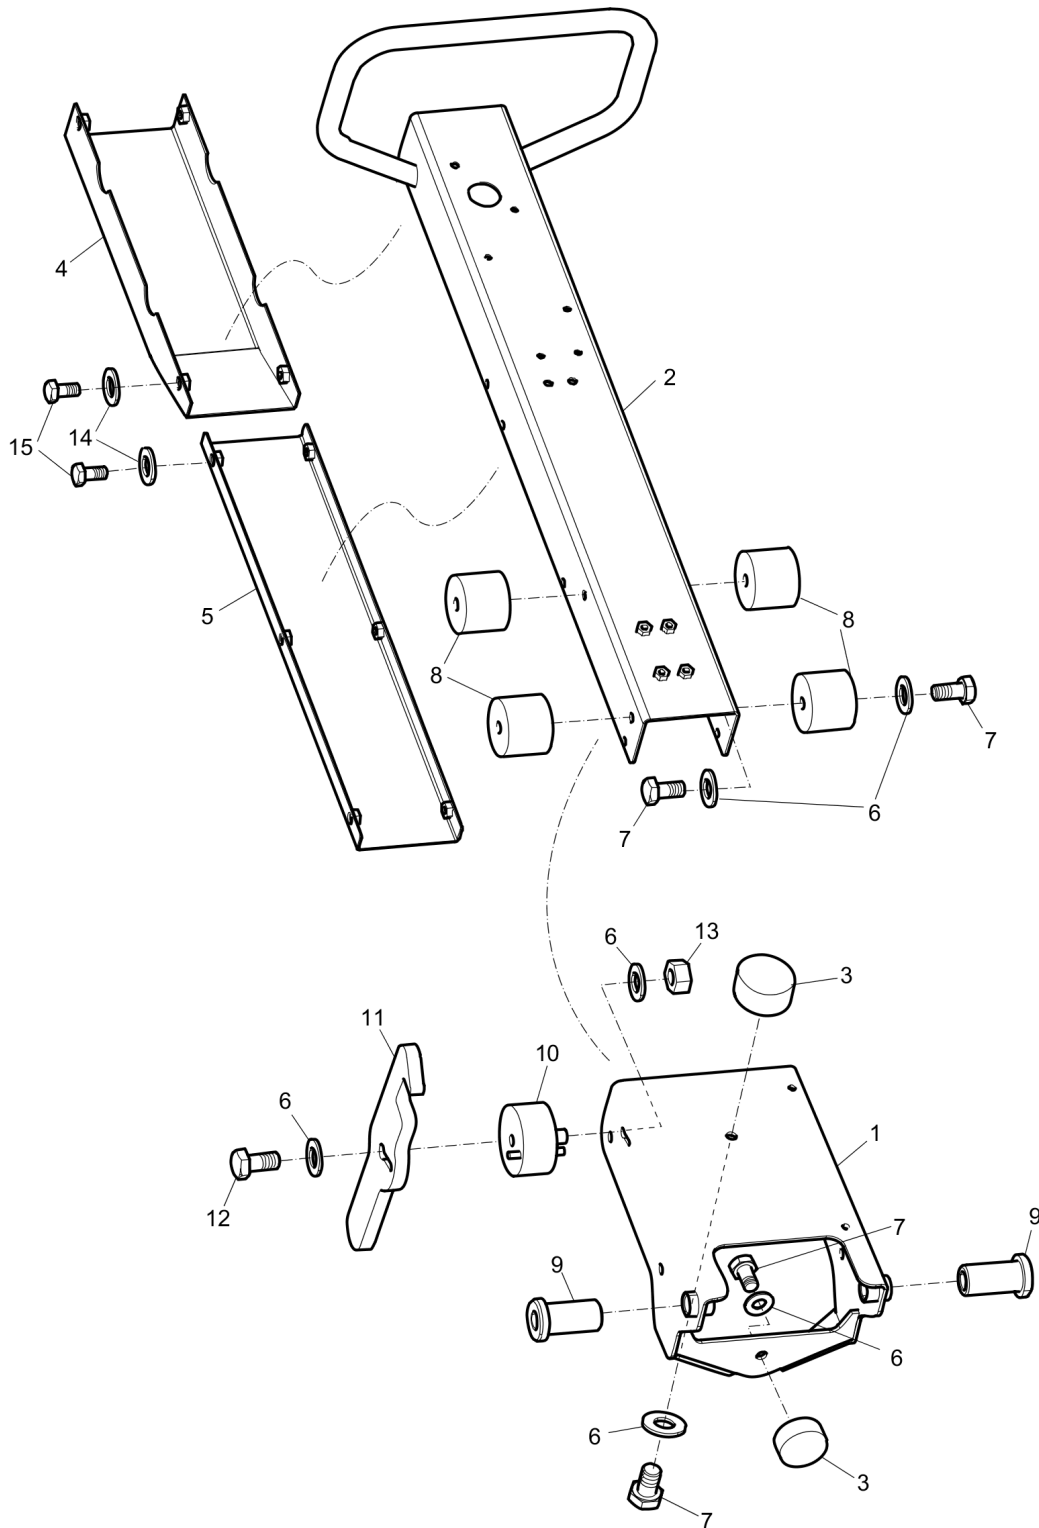

Spare parts list Handle

Refer to the Parts Online web page for most up-to-date information. The printed information might be outdated.

Item	Part No.	Name	Qty	L	SN INFO
1	3382010455	Handle bracket	1		
2	3382010456	Handle	1		
3	4700791373	Shock absorber	2	B	
4	3382010457	Cover, upper	1	A	
5	3382010458	Cover, lower	1	B	
6	-	Washer, 10.5 x 22 x 2 mm, 0.41 x 0.87 x 0.08 in. 300 HV	12		
7	-	Screw, M10 x 16 mm 8.8 A3K	10		
8	3382010183	Shock absorber	4		
9	3382010459	Bushing	2		
10	4700385387	Shock absorber	1	B	
11	4700382496	Hook	1		
12	-	Screw, M10 x 20 mm 8.8 A3K	1		
13	-	Nut, M10 A3K	1		
14	-	Washer, 8.4 x 16 x 1.5 mm, 0.33 x 0.63 x 0.06 in. 300 HV	10		
15	-	Screw, M8 x 16 mm 8.8 A2K	10		

Comments for Page: Handle

(L)OCAL REMARKS

A | Upper

B | Lower