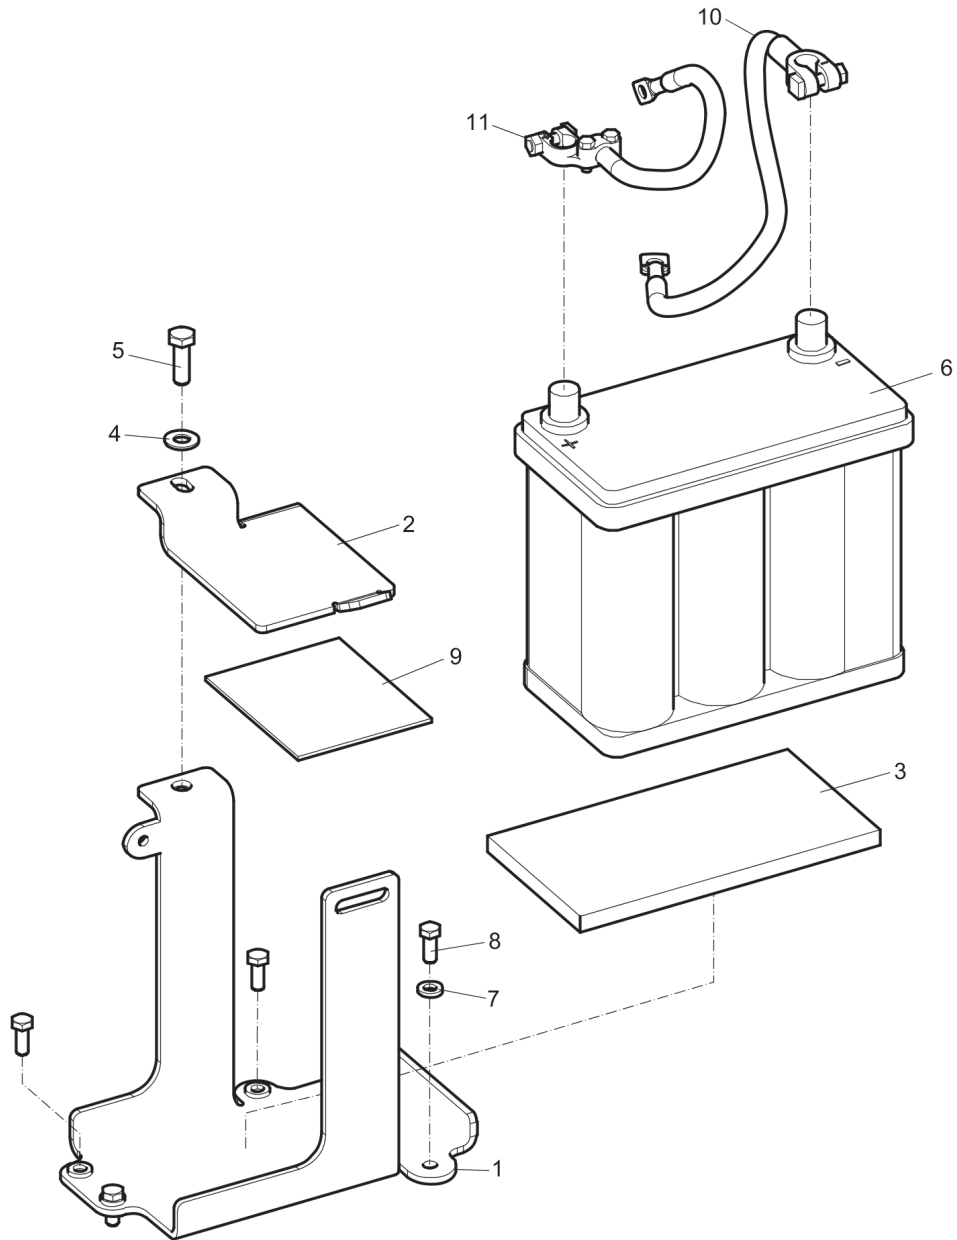

Spare parts list Battery installation

Refer to the Parts Online web page for most up-to-date information. The printed information might be outdated.

Item	Part No.	Name	Qty	L	SN INFO
1	4700395879	Holder	1		
2	4700395878	Bracket	1		
3	4700395687	Insulation	1		
4	-	Washer, 10.5 x 22 x 2 mm, 0.41 x 0.87 x 0.08 in. 300 HV	1		
5	-	Screw, M10 x 35 mm 8.8 A3K	1		
6	4700378719	Battery	1		
7	-	Washer, 8.4 x 16 x 3 mm, 0.33 x 0.63 x 0.12 in. 300 HV	4		
8	-	Screw, M8 x 20 mm 8.8 A2K	4		
9	4700395998	Rubber cloth	1		
10	4700792717	Battery cable -	1	A	
11	4700792234	Battery cable +	1	B	

Comments for Page: Battery installation

(L)OCAL REMARKS

A | Connected to negative terminal of battery

B | Connected to positive terminal of battery