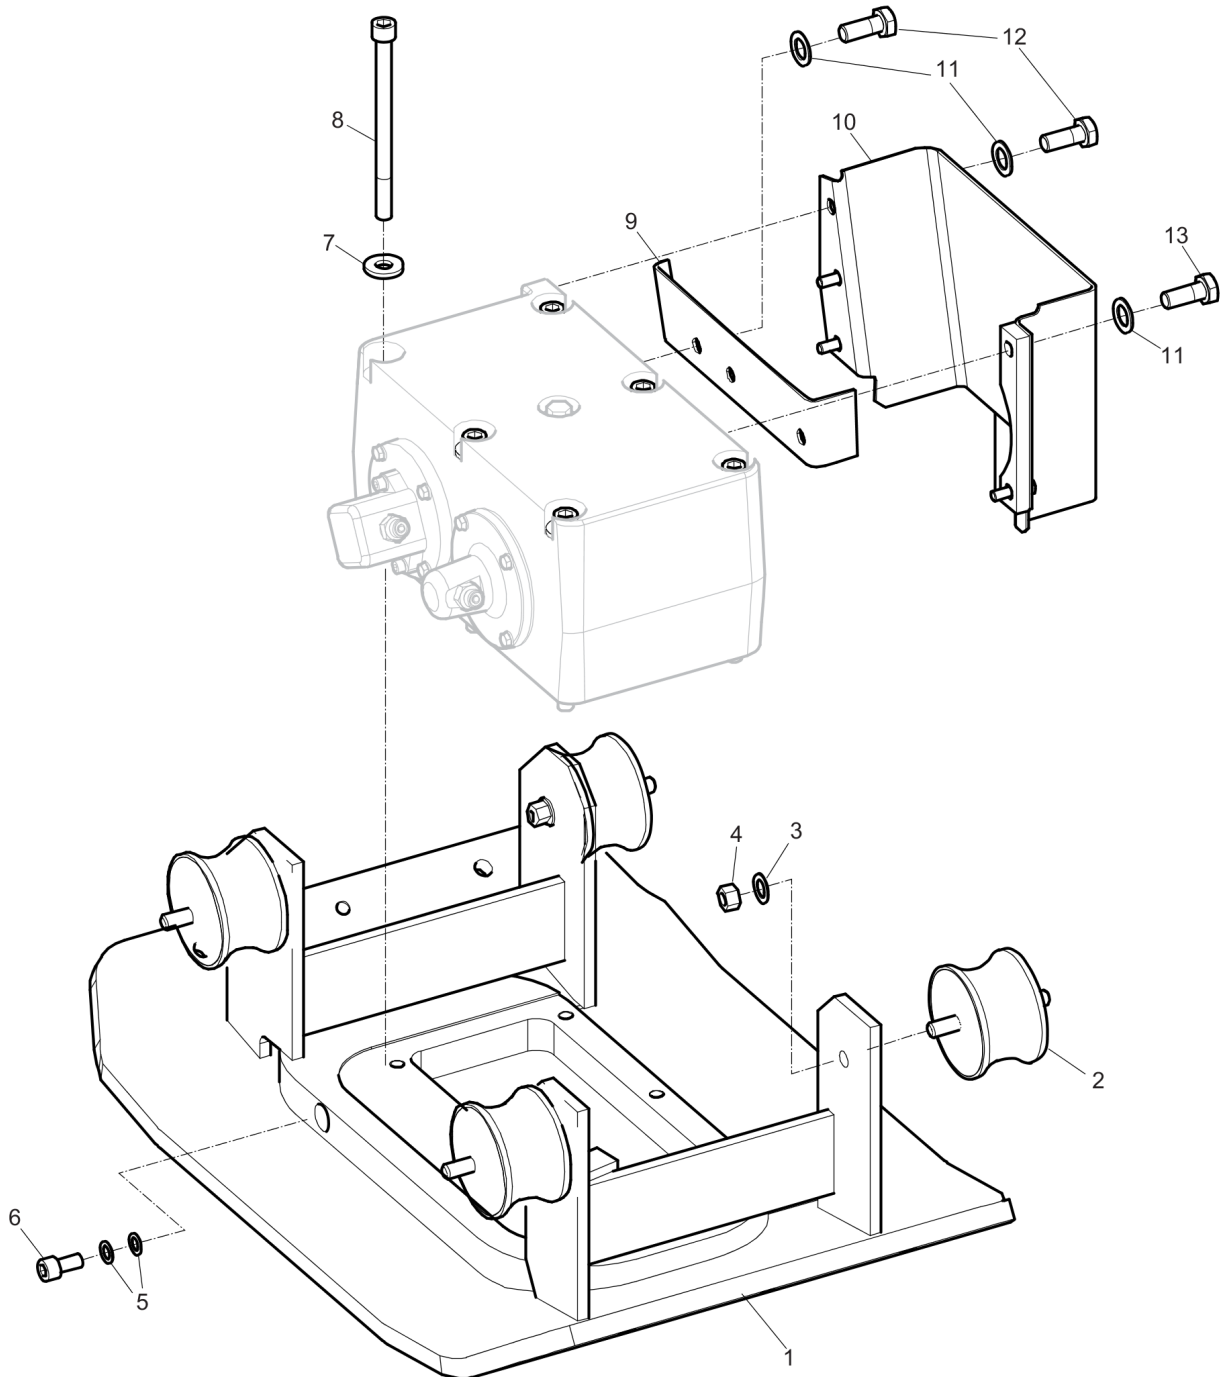

Spare parts list Ground plate and eccentric element installation

Refer to the Parts Online web page for most up-to-date information. The printed information might be outdated.

Item	Part No.	Name	Qty	L	SN INFO
1	4700280621	Ground plate	1		
2	4700280750	Shock absorber	4		
3	-	Washer, 13 x 24 x 2 mm, 0.51 x 0.98 x 0.08 in. 300 HV	4		
4	-	Nut, M12 A3K	4		
5	4700747541	Washer	2		
6	-	Screw, M10 x 20 mm	1		
7	-	Washer, 13 x 24 x 6 mm, 0.51 x 0.95 x 0.16 in. 300 HV	6		
8	4700929454	Screw, M12 x 160 mm 12.9GEOMET®	6		
9	4700280858	V-belt protection, inner	1	A	
10	4700280871	V-belt cover	1		
11	-	Washer, 8.4 x 16 x 1.5 mm, 0.33 x 0.63 x 0.06 in. 300 HV	8		
12	-	Screw, M8 x 20 mm 8.8 A2K	6		
13	-	Screw, M8 x 30 mm	2		

Comments for Page: Ground plate and eccentric element installation

GEOMET is a registered trademark of Nof Metal Coatings North America Inc.

(L)OCAL REMARKS

A | Inner