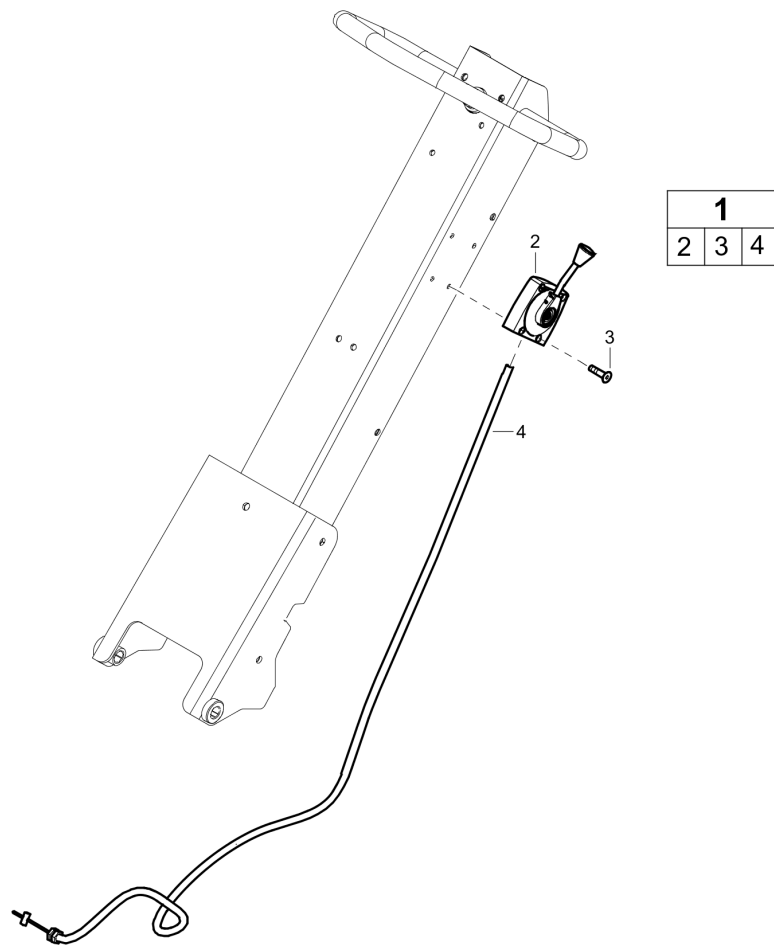

Refer to Parts Online for the most up to date information. The printed information might be outdated.

Fri Jun 10 05:13:21 MDT 2016

**Mechanical** Throttle control, Honda

Item	Part No.	Name	Qty	L
1	3382014779	Throttle control	1	
2	4700397114	Throttle lever	1	
3	-	Screw	4	
4	3382014780	Cable	1	

Item	Part No.	Name	Qty	L
1	4700393319	Throttle control	1	
2	4700397114	Throttle lever	1	
3	-	Screw	4	
4	4700393318	Cable	1	

**Mechanical** Belt tightner

Item	Part No.	Name	Qty	L
1	4700280835	Idler, cpl	1	
2	0335112700	Retaining ring for shaft	1	
3	0335210511	Snap ring	1	
4	4700111114	Ball bearing	1	
5	4700280836	V-belt pulley	1	
6	4700280837	Shaft	1	