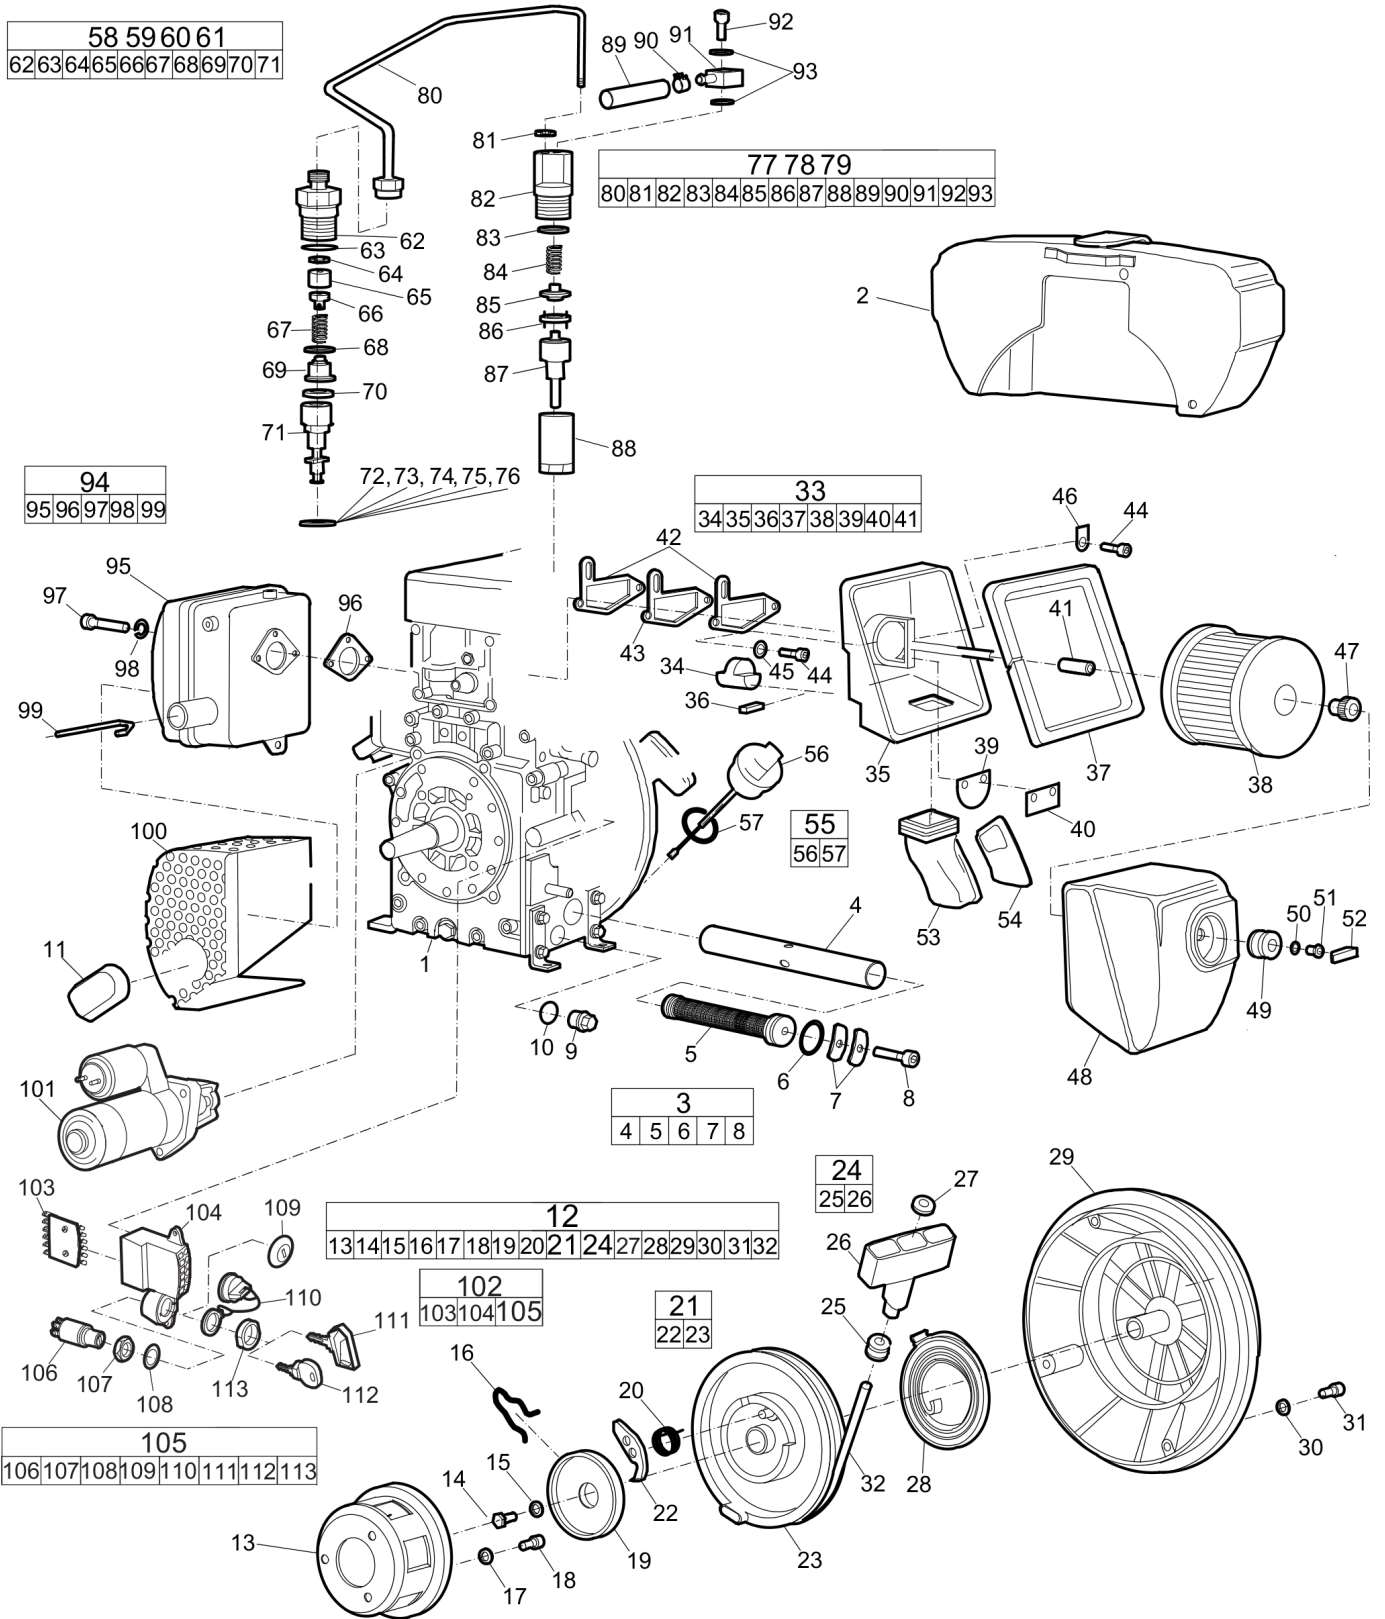

Engine Engine, Hatz 1B20 electric start, EPA version

Refer to Parts Online for the most up to date information. The printed information might be outdated.

Fri Jun 10 05:13:43 MDT 2016

Item	Part No.	Name	Qty	L
1	3382012245	Engine	2	A, D
2	-	Fuel tank	1	B
3	4700937001	Oil strainer, cpl	1	
4	-	Tube	1	
5	-	Oil strainer	1	
6	3382100143	O-ring	1	
7	3382100144	Washer	2	
8	-	Screw, M6 x 10 mm	1	
9	4700937002	Plug	1	
10	4700748479	Washer	1	
11	4700937004	Exhaust pipe	1	
12	4700936982	Recoil starter, cpl	1	
13	4700936999	Starter pulley	1	
14	-	Screw, M6 x 18 mm	1	
15	-	Washer, M6	1	
16	4700936991	Spring	1	
17	-	Spring washer, M6	1	
18	-	Screw, M6 x 10 mm	1	
19	4700936992	Friction plate	1	
20	4700936996	O-ring	1	
21	4700936990	Reel	1	
22	4700936995	Ratchet	1	
23	-	Start pulley	1	
24	4700936983	Handle, complete	1	
25	3382100145	Sleeve	1	
26	-	Handle	1	
27	3382100146	Washer, 5.3 mm, 0.21 in.	1	
28	4700936985	Spiral spring	1	
29	4700936986	Housing	1	
30	-	Washer, M6	4	
31	-	Screw, M6	4	
32	4700936989	Rope	1	
33	3382100150	Air filter housing, complete	1	
34	4700937024	Vent nipple	1	
35	-	Housing	1	
36	3382100147	Sealing strip	1	
37	4700940829	Sealing strip	1	

Refer to Parts Online for the most up to date information. The printed information might be outdated.

Fri Jun 10 05:13:43 MDT 2016