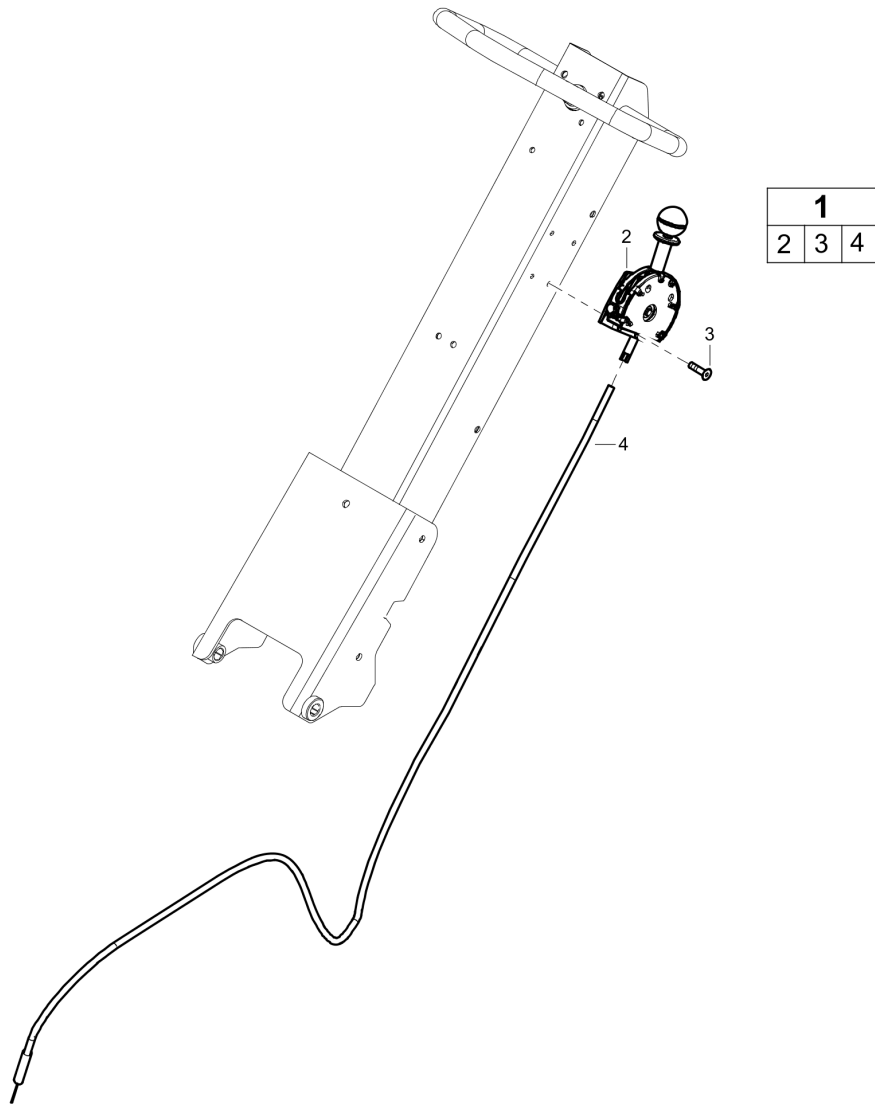

**Mechanical** Engine plate

Item	Part No.	Name	Qty	L
1	3382014241	Engine plate	1	
2	0291112822	Locknut	2	
3	0301235800	Flat washer	10	
4	3382010059	Strap	1	
5	0303115900	Plain washer ISO 7089	4	
6	0147140003	Hex head screw M12 x 25	2	
7	0147140303	Screw	2	
8	3382010021	Strap	1	

Refer to Parts Online for the most up to date information. The printed information might be outdated.

Fri Jun 10 05:13:21 MDT 2016

**Mechanical** Throttle control, Honda

Item	Part No.	Name	Qty	L
1	3382014779	Throttle control	1	
2	4700397114	Throttle lever	1	
3	-	Screw	4	
4	3382014780	Cable	1	

**Mechanical** Throttle control, Hatz, EPA version

Item	Part No.	Name	Qty	L
1	3382012121	Throttle control	1	
2	3382014271	Throttle control EPA	1	
3	-	Screw	4	
4	3382100297	Cable	1	

**Mechanical** Throttle control, Hatz, Non EPA version

Item	Part No.	Name	Qty	L
1	4700393319	Throttle control	1	
2	4700397114	Throttle lever	1	
3	-	Screw	4	
4	4700393318	Cable	1	

**Mechanical** Belt tightner

Item	Part No.	Name	Qty	L
1	4700280835	Idler, cpl	1	
2	0335112700	Retaining ring for shaft	1	
3	0335210511	Snap ring	1	
4	4700111114	Ball bearing	1	
5	4700280836	V-belt pulley	1	
6	4700280837	Shaft	1	