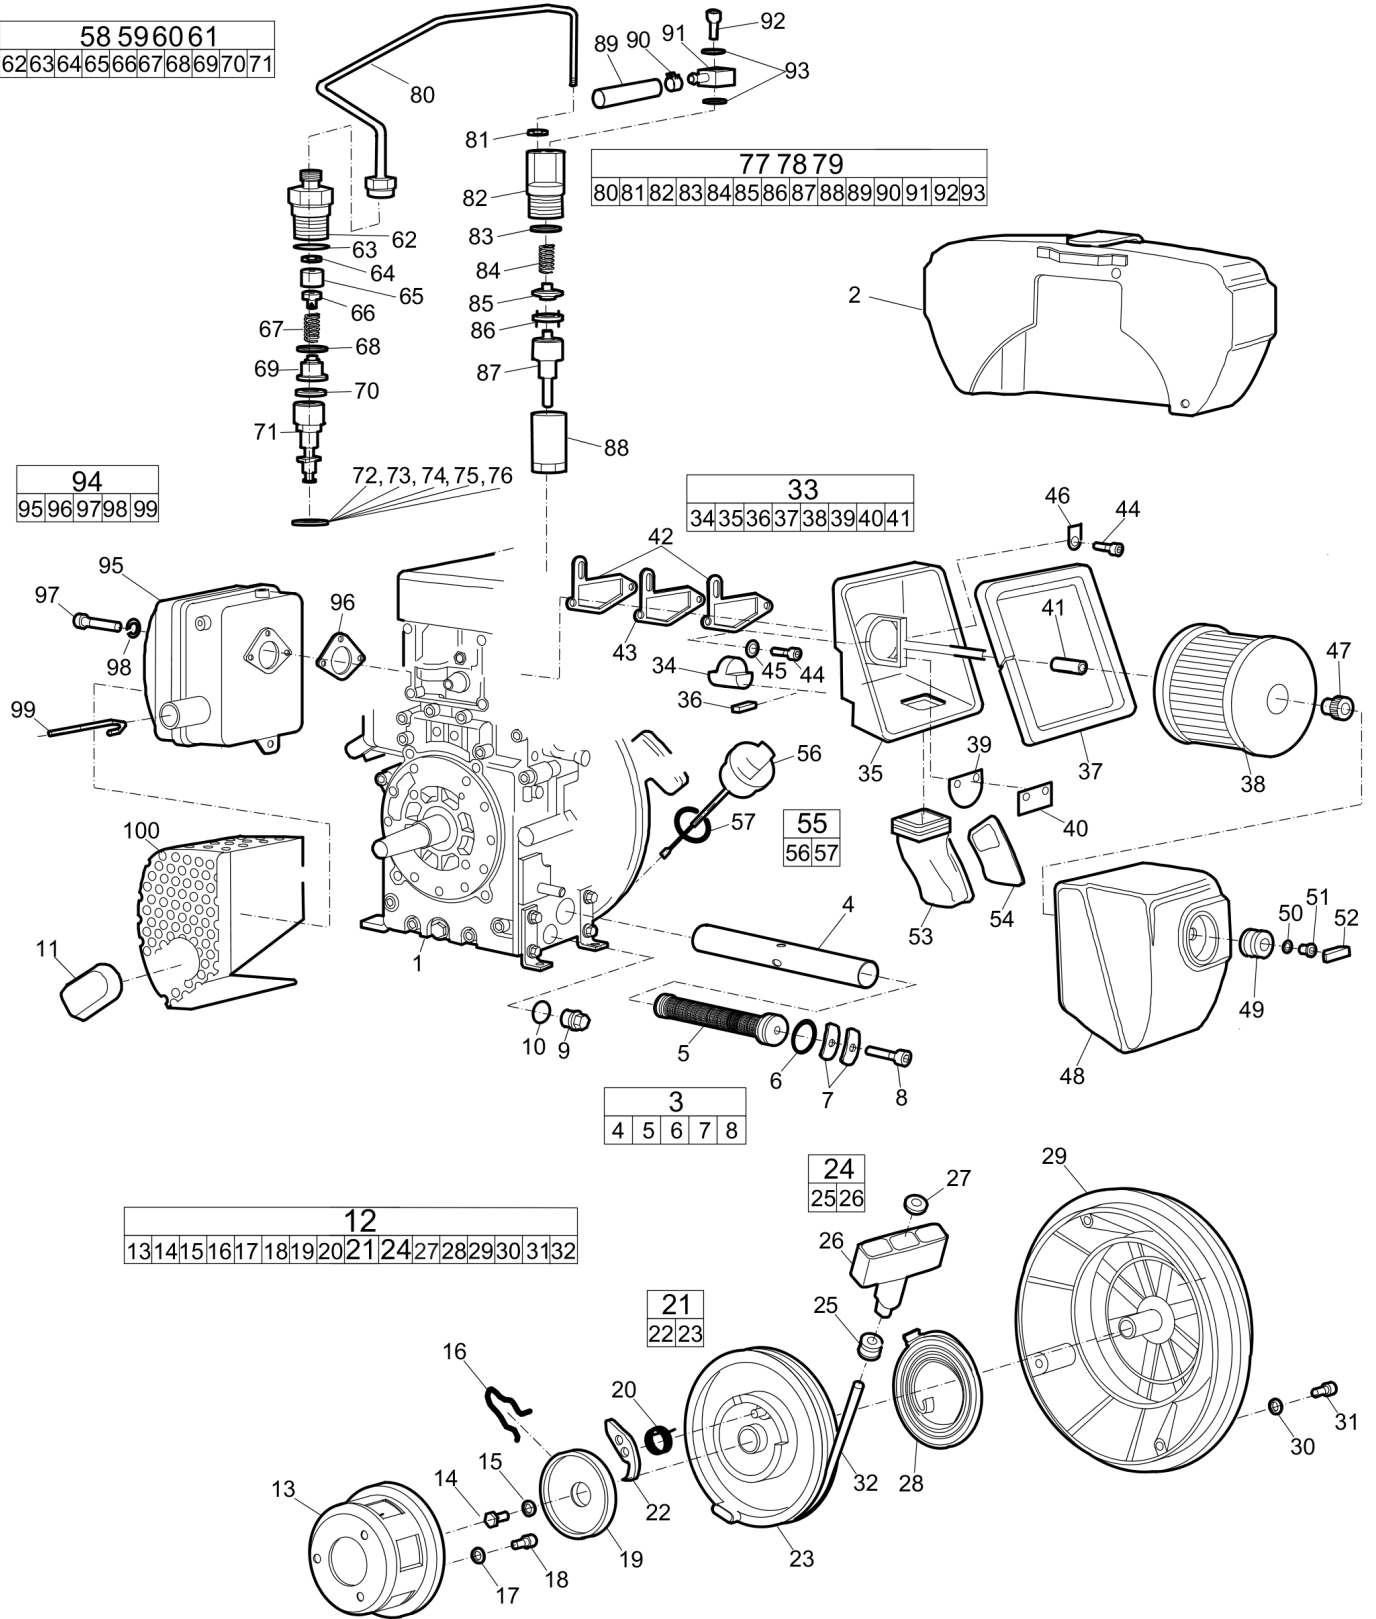

Engine Engine, Hatz 1B20 manual start, EPA version

Refer to Parts Online for the most up to date information. The printed information might be outdated.

Fri Jun 10 05:13:49 MDT 2016

Item	Part No.	Name	Qty	L
1	3382012242	Engine, Hatz 1B20 manual start	1	
2	-	Fuel tank	1	
3	4700937001	Oil strainer, cpl	1	
4	-	Tube	1	
5	-	Oil strainer	1	
6	3382100143	O-ring	1	
7	3382100144	Washer	2	
8	-	Screw, M6 x 10 mm	1	
9	4700937002	Plug	1	
10	4700748479	Washer	1	
11	4700937004	Exhaust pipe	1	
12	4700936982	Recoil starter, cpl	1	
13	4700936999	Starter pulley	1	
14	-	Screw, M6 x 18 mm	1	
15	-	Washer, M6	1	
16	4700936991	Spring	1	
17	-	Spring washer	1	
18	-	Screw; M6 x 10 mm	1	
19	4700936992	Friction plate	1	
20	4700936996	O-ring	1	
21	4700936990	Reel	1	
22	4700936995	Ratchet	1	
23	-	Start pulley	1	
24	4700936983	Handle, complete	1	
25	3382100145	Sleeve	1	
26	-	Handle	1	
27	3382100146	Washer, 5.3 mm, 0.21 in.	1	
28	4700936985	Spiral spring	1	
29	4700936986	Housing	1	
30	-	Washer, M6	4	
31	-	Screw, M6	4	
32	4700936989	Rope	1	
33	3382100150	Air filter housing, complete	1	
34	4700937024	Vent nipple	1	
35	-	Housing	1	
36	3382100147	Sealing strip	1	
37	4700940829	Sealing strip	1	

Refer to Parts Online for the most up to date information. The printed information might be outdated.

Fri Jun 10 05:13:50 MDT 2016