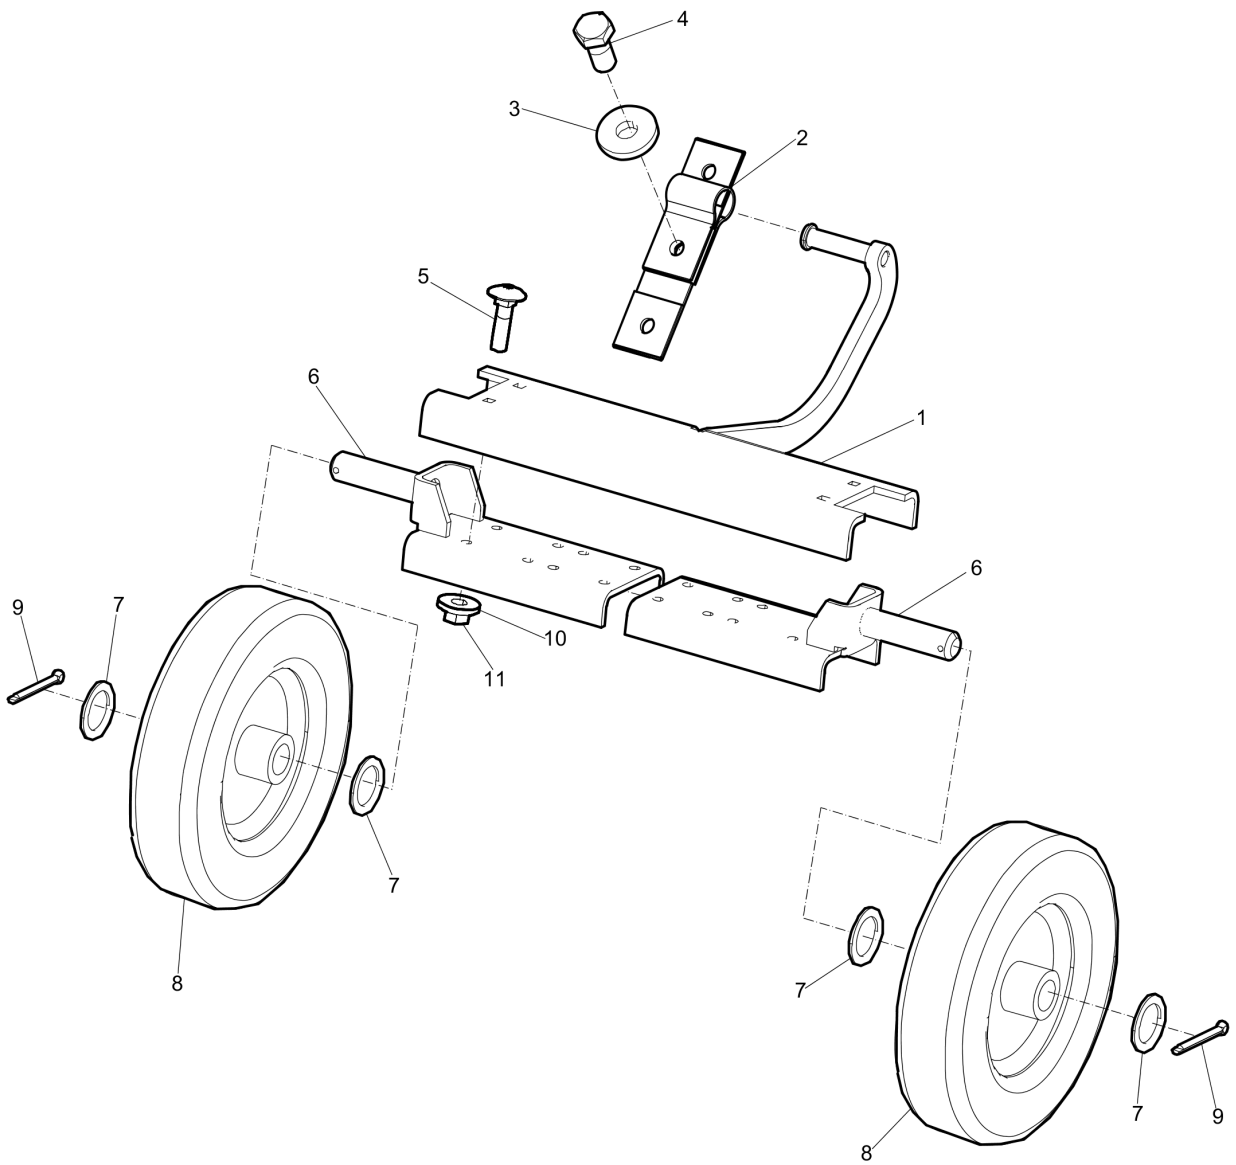

**Mechanical** Handle assembly

Refer to Parts Online for the most up to date information. The printed information might be outdated.

Fri Jun 10 05:13:28 MDT 2016

Item	Part No.	Name	Qty	L
1	0147110961	Hex. head screw	2	
2	0147132203	Hex head screw M8 x 16	10	
3	0147135903	Screw DIN931	9	
4	0261211400	Hexagon nut	4	
5	0300027438	Plain washer	9	
6	0301233500	Plain washer(A) 8.4 x 16 x 1.6	10	
7	0301237800	Plain washer(A) 17 x 30 x 3	6	
8	3382010183	Shock absorber	4	
9	3382014204	Handle bracket	1	
10	3382014260	Sheet metal part	1	
11	3382014263	Grab handle	1	
12	4812070025	Control lever	1	
13	4700792832	Shock absorber	1	
14	4700792833	Shock absorber	1	
15	4700397583	Stud	1	
16	4700791373	Shock absorber	1	
17	0147132503	Screw DIN933	1	

**Mechanical** Transport device

Refer to Parts Online for the most up to date information. The printed information might be outdated.

Fri Jun 10 05:13:29 MDT 2016

Item	Part No.	Name	Qty	L
1	4700394933	Transport device	1	
2	3382010874	Strap	1	
3	0303115900	Plain washer ISO 7089	1	
4	0147140003	Hex head screw M12 x 25	1	
5		Flat head screw	4	
6	4700394985	Wheel bracket	2	
7	4700271032	Washer	4	
8	4700383598	Wheel	2	
9	0111125203	Cotter pin	2	
10	0300013055	Washer, 8.4 x 22 x 3 mm, 0.33 x 0.87 x 0.12 in. HV300	4	
11		Flat head screw	4	