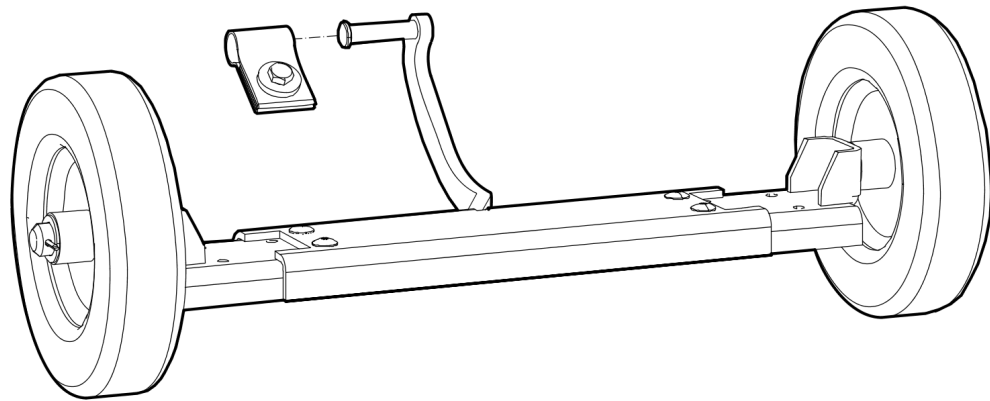

Service Transport device kit