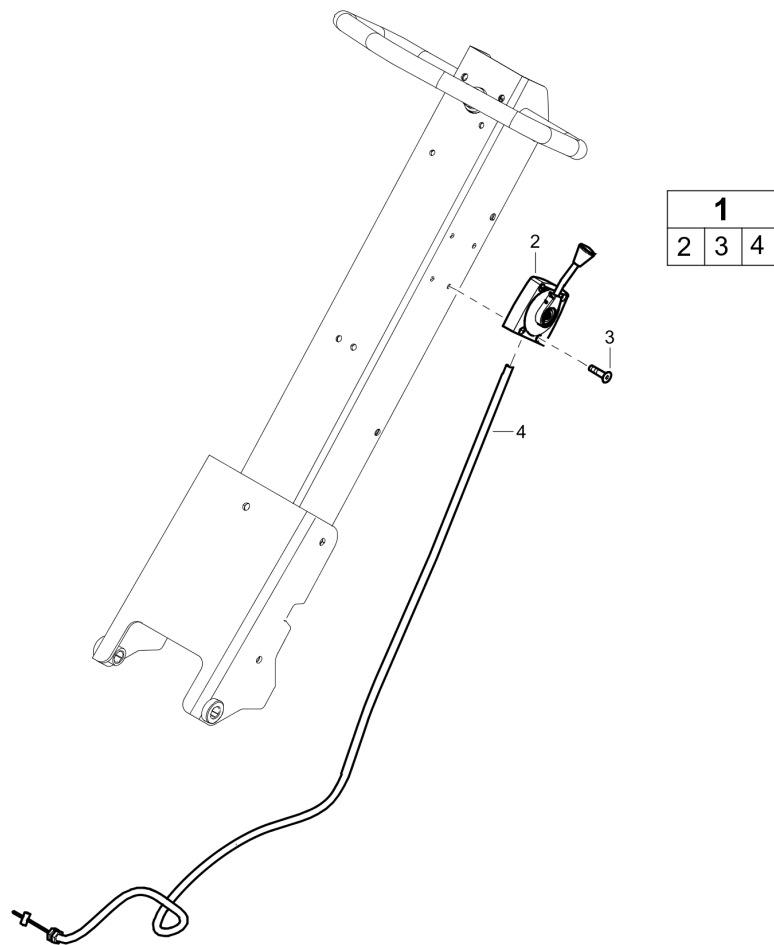

**Mechanical** Hydraulic system

Refer to Parts Online for the most up to date information. The printed information might be outdated.

Fri Jun 10 05:13:21 MDT 2016

Item	Part No.	Name	Qty	L
1	4700280540	Cover	1	
2	4700376674	Adapter	1	
3	4700376675	Adapter	1	
4	4700376677	Hydraulic oil tank, complete	1	
5	-	insats.prt	1	
6	4700387830	Hydraulic oil tank	1	
7	4700381566	Air filter	1	
8	4700381563	Holder	1	
9	4700904960	Screw	2	
10	4700381385	Cover with oil dipstick	1	
11	4700500021	Screw M8x25	1	
12	4700160110	O-ring	1	
13	4700904229	Steel plain washer	1	
14	4700377333	Bushing	4	
15	4700395373	Hydraulic hose	1	
16	4700313003	Hose clamp	1	
17	0348010119	Cable	1	
18	4700313108	Hose clamp	1	
19	0147136303	Screw	4	
20	4700901141	Loctite	1	
21	0300027438	Plain washer	4	
22	4700792253	Elbow	1	
23	4700791403	Elbow	1	
24	4700928894	Sleeve	1	
25	4700383562	Hydraulic pump	1	
26	3382014597	Hose	1	
27	3382014590	Hose	1	
28	3382014593	Hose	1	
29	4700280534	Rubber block	2	
30	3382010182	Bracket	2	
31	0147133003	Hex head screw	4	
32	0291112818	Nut	2	
33	0147125503	Hexagon head screw	2	
34	0301232100	Flat washer	2	
35	0291112816	Nut lock	2	
36	4700791397	Elbow 90, O-ring	3	
37	4700282993	Valve, complete	1	

Refer to Parts Online for the most up to date information. The printed information might be outdated.

Fri Jun 10 05:13:21 MDT 2016

**Mechanical** Throttle control, Honda

Item	Part No.	Name	Qty	L
1	3382014779	Throttle control	1	
2	4700397114	Throttle lever	1	
3	-	Screw	4	
4	3382014780	Cable	1	