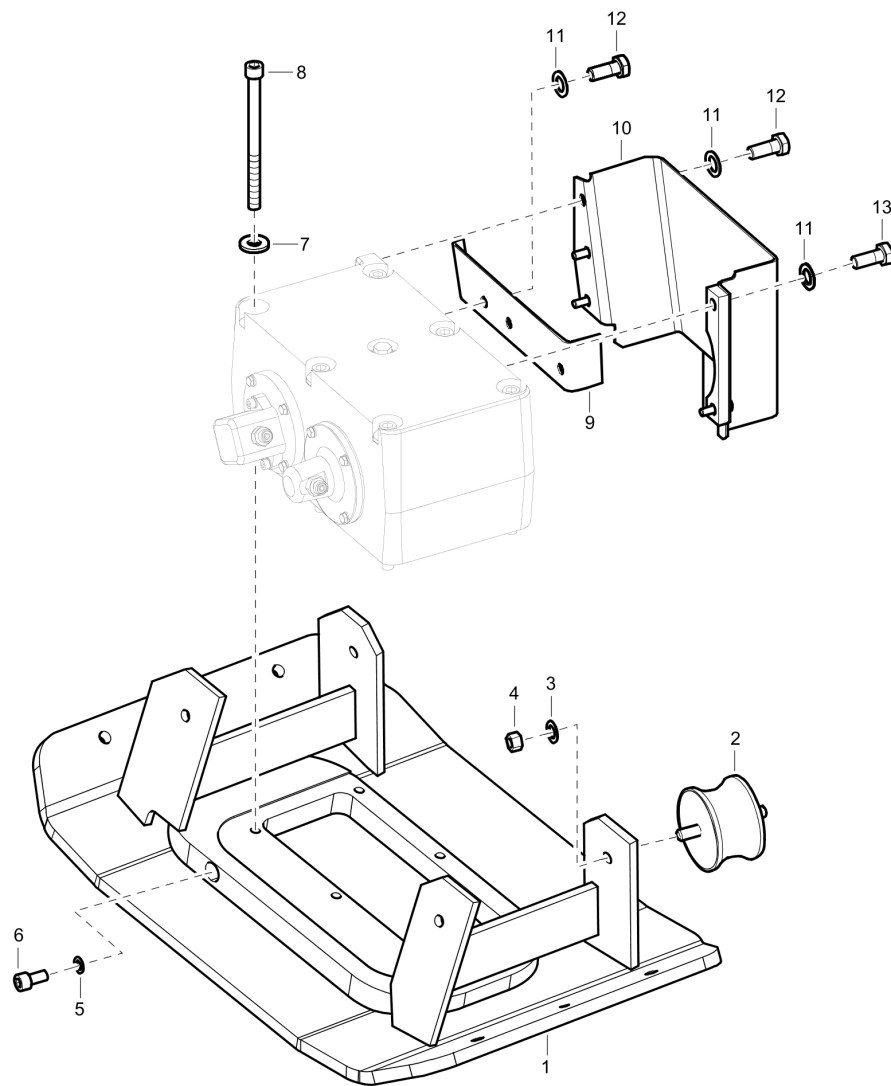

Mechanical Ground plate and eccentric element installation

Refer to Parts Online for the most up to date information. The printed information might be outdated.

Fri Jun 10 05:13:17 MDT 2016

Item	Part No.	Name	Qty	L
1	3382014148	Ground plate	1	
1	3382014806	Ground plate	1	
2	4700280750	Shock absorber	4	
3	0301235800	Flat washer	8	
4	0266211200	Hexagon nut M12	4	
5	4700747541	Washer	1	
6	0211136003	Hex socket screw	1	
7	0300027411	Washer	6	
8	0211110498	Screw, M12 x 160 mm 12.9GEOMET®	6	
9	4700280858	V-belt protection, inner	1	A
10	4700280871	V-belt cover	1	
11	0301233500	Plain washer(A) 8.4 x 16 x 1.6	8	
12	0147132303	Screw	6	
13	0147132603	Hex. head screw	2