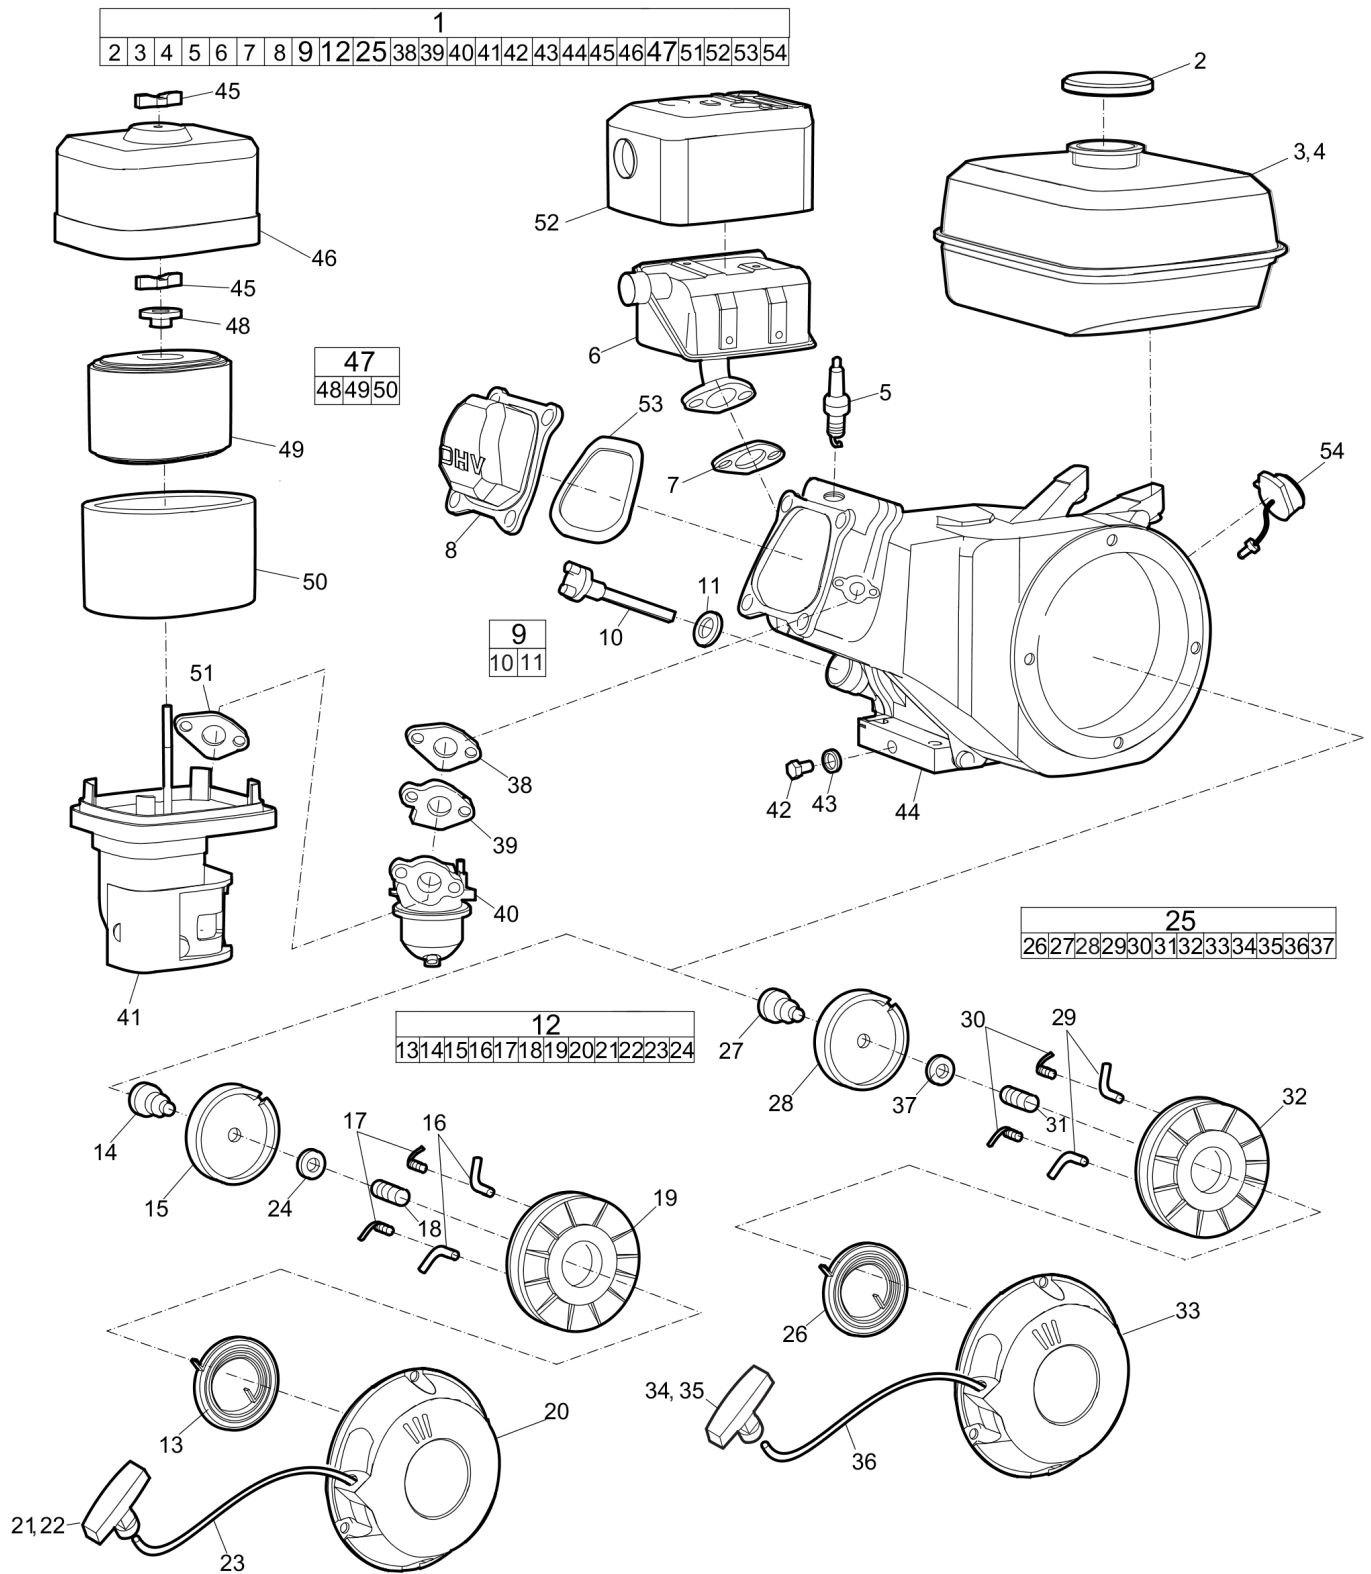

Engine Engine, Honda GX 200 UT SM-12 OH

Refer to Parts Online for the most up to date information. The printed information might be outdated.

Fri Jun 10 05:13:33 MDT 2016

Item	Part No.	Name	Qty	L
1	4700387979	Engine, complete Honda GX200 SM-12SD	1	
2	4700950168	Fuel cap	1	
3	3382100173	Fuel tank	1	A
4	3382100106	Fuel tank	1	B
5	3382100054	Spark plug	1	
6	4700239889	Muffler	1	
7	4700239063	Gasket, muffler	1	
8	4700937917	Valve cover	1	
9	3382100165	Oil dipstick, complete	1	
10	-	Dipstick	1	C
11	4700238303	Gasket	1	
12	4700940538	Recoil starter, complete	1	D
13	4700239375	Spring	1	
14	3382100177	Adjustment screw	1	
15	3382100191	Guide	1	
16	3382100169	Ratchet	2	
17	3382100192	Spring	2	
18	3382100193	Spring	1	
19	3382100171	Reel	1	
20	2020202020	Cover	1	
21	3382100194	Handle	1	E
22	4700239391	Handle	1	F
23	4700239374	Starter rope	1	
24	3382100170	Friction washer	1	
25	3382100190	Recoil starter, complete	1	G
26	4700239375	Spring	1	
27	3382100177	Adjustment screw	1	
28	3382100191	Guide	1	
29	3382100169	Ratchet	2	
30	3382100192	Spring	2	
31	3382100193	Spring	1	
32	3382100171	Reel	1	
33	-	Cover	1	
34	4700239391	Handle	1	H
35	3382100194	Handle	1	I
36	4700239374	Starter rope	1	
37	3382100170	Friction washer	1	

Refer to Parts Online for the most up to date information. The printed information might be outdated.

Fri Jun 10 05:13:33 MDT 2016