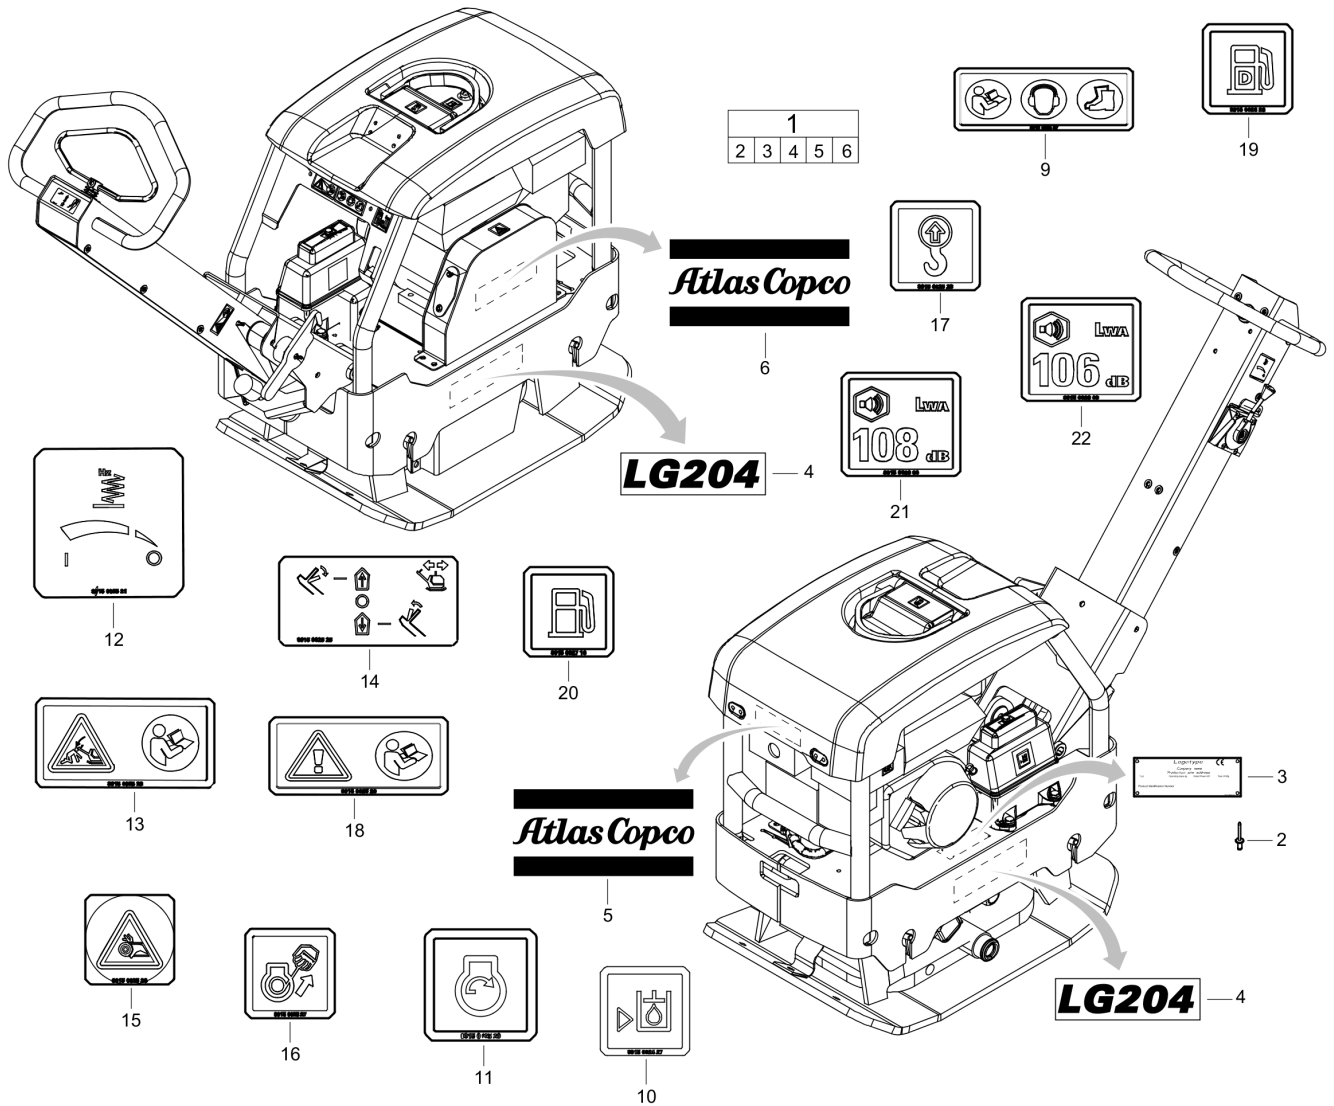

Mechanical Decals

Item	Part No.	Name	Qty	L
1(2-6)	3382014337	Lables	1	
2	0244414300	Drive screw	4	
3	-	Dataplate	1	
4	8915300203	Product name	2	
5	8915300222	Atlas copco logo	1	
6	8915300223	AC logotype	1	
9	8915002387	Safety label, read instructions, ear protection and safety boots	1	
10	8915002427	Label, hydraulic oil level	1	
11	8915002520	Label, electric engine start	1	
12	8915002521	Label, throttle control non EPA	1	
13	8915002523	Safety label, lock handle	1	
14	8915002525	Label, operator panel	1	
15	8915002526	Safety label, rotating V-belts	1	
16	8915002527	Label, manual start	1	
17	8915002528	label, lifting point	1	
18	8915002529	Safety label, read instruction manual	1	
19	8915002626	Label,fuel	1	
20	8915002716	Fuel decal	1	
21	8915002680	Decal, Noise 108 dB	1	
22	8915002608	Decal 40x40 mm, noise 106 db	1