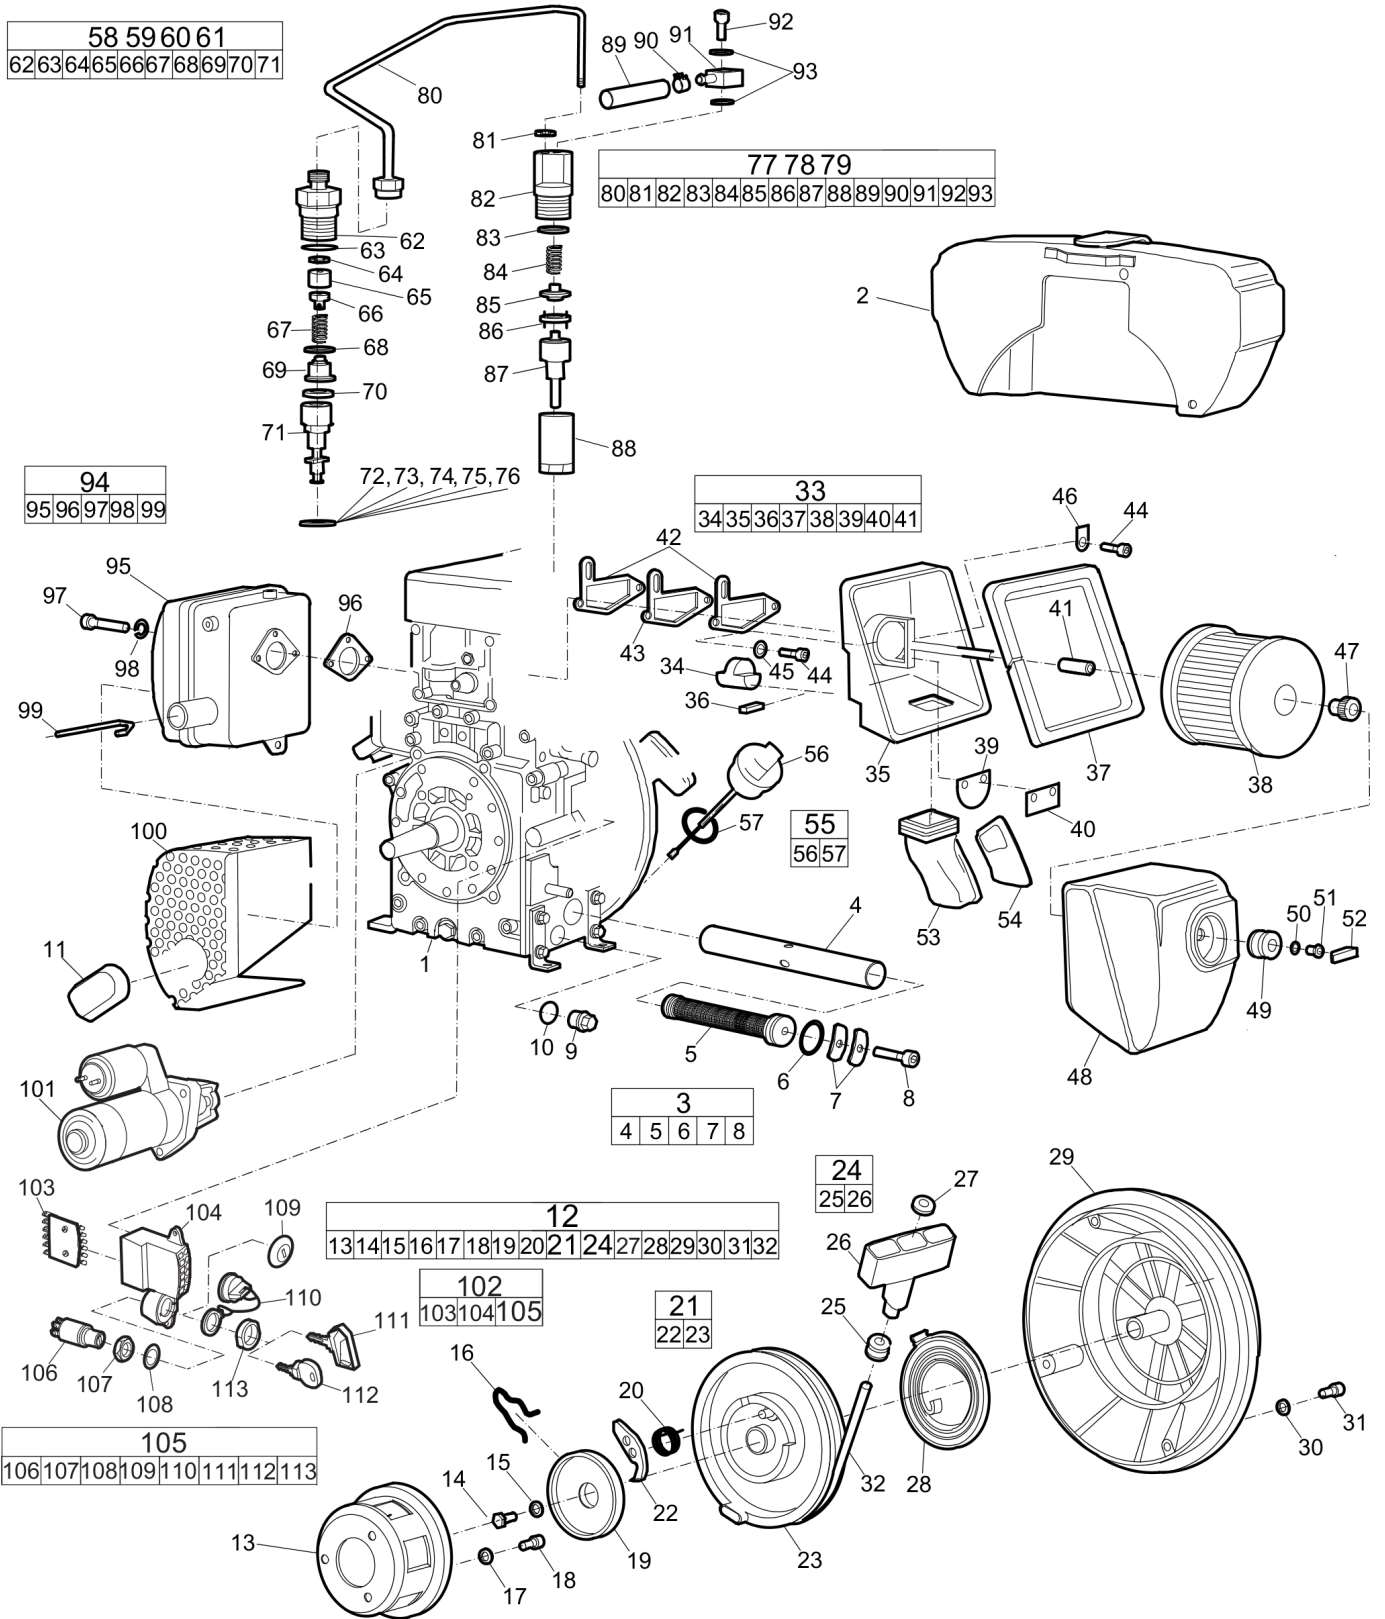

Engine Engine, Hatz 1B20 electric start

Refer to Parts Online for the most up to date information. The printed information might be outdated.

Fri Jun 10 05:13:39 MDT 2016

Item	Part No.	Name	Qty	L
1	4700391057	Engine, cpl Hatz 1B20, electrical started	1	A
2	-	Fuel tank	1	B
3	4700937001	Oil strainer, cpl	1	
4	--	Tube	1	
5	--	Oil strainer	1	
6	3382100143	O-ring	1	
7	3382100144	Washer	2	
8	--	Screw, M6 x 10 mm	1	
9	4700937002	Plug	1	
10	4700748479	Washer	1	
11	4700937004	Exhaust pipe	1	
12	4700936982	Recoil starter, cpl	1	
13	4700936999	Starter pulley	1	
14	--	Screw, M6 x 18 mm	1	
15	--	Washer, M6	1	
16	4700936991	Spring	1	
17	--	Spring washer	1	C
18	--	Screw, M6 x 10 mm	1	
19	4700936992	Friction plate	1	
20	4700936996	O-ring	1	
21	4700936990	Reel	1	
22	4700936995	Ratchet	1	
23	---	Start pulley	1	
24	4700936983	Handle, complete	1	
25	3382100145	Sleeve	1	
26	---	Handle	1	
27	3382100146	Washer, 5.3 mm, 0.21 in.	1	
28	4700936985	Spiral spring	1	
29	4700936986	Housing	1	
30	--	Washer, M6	4	
31	--	Screw, M6	4	
32	4700936989	Rope	1	
33	3382100150	Air filter housing, complete	1	
34	4700937024	Vent nipple	1	
35	--	Housing	1	
36	3382100147	Sealing strip	1	
37	4700940829	Sealing strip	1	

Refer to Parts Online for the most up to date information. The printed information might be outdated.

Fri Jun 10 05:13:39 MDT 2016