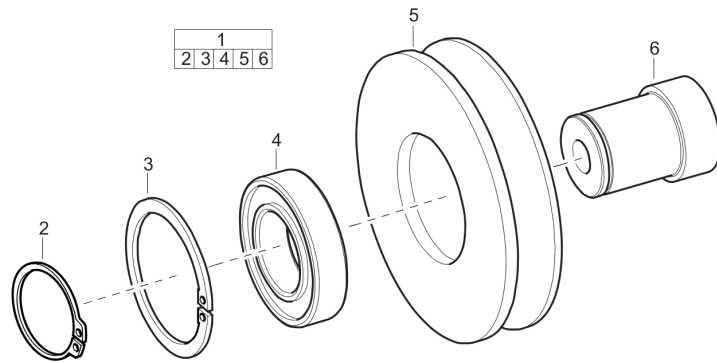

**Mechanical** Throttle control, Hatz, EPA version

Item	Part No.	Name	Qty	L
1	3382012121	Throttle control	1	
2	3382014271	Throttle control EPA	1	
3	-	Screw	4	
4	3382100297	Cable	1	

**Mechanical** Throttle control, Hatz, Non EPA version

Item	Part No.	Name	Qty	L
1	4700393319	Throttle control	1	
2	4700397114	Throttle lever	1	
3	-	Screw	4	
4	4700393318	Cable	1	

**Mechanical** Belt tightner

Item	Part No.	Name	Qty	L
1	4700280835	Idler, cpl	1	
2	0335112700	Retaining ring for shaft	1	
3	0335210511	Snap ring	1	
4	4700111114	Ball bearing	1	
5	4700280836	V-belt pulley	1	
6	4700280837	Shaft	1	