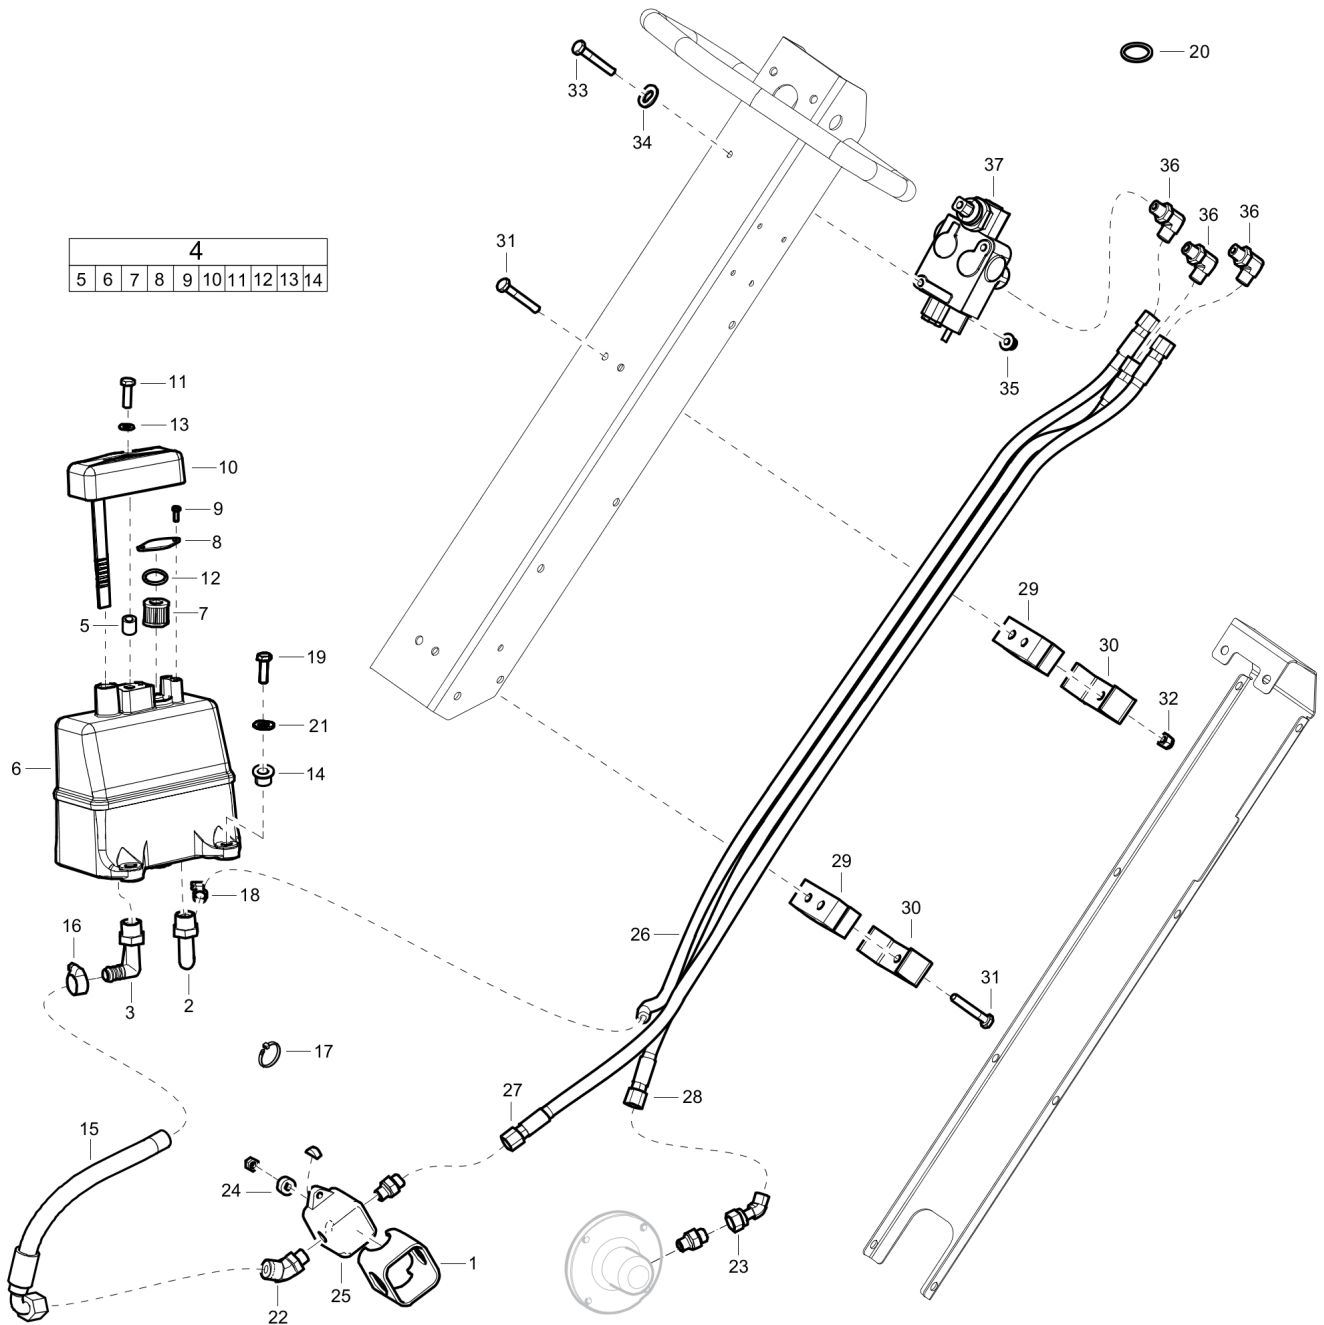

Mechanical Hydraulic system

Refer to Parts Online for the most up to date information. The printed information might be outdated.

Fri Jun 10 05:13:21 MDT 2016

Item	Part No.	Name	Qty	L
1	4700280540	Cover	1	
2	4700376674	Adapter	1	
3	4700376675	Adapter	1	
4	4700376677	Hydraulic oil tank, complete	1	
5	-	insats.prt	1	
6	4700387830	Hydraulic oil tank	1	
7	4700381566	Air filter	1	
8	4700381563	Holder	1	
9	4700904960	Screw	2	
10	4700381385	Cover with oil dipstick	1	
11	4700500021	Screw M8x25	1	
12	4700160110	O-ring	1	
13	4700904229	Steel plain washer	1	
14	4700377333	Bushing	4	
15	4700395373	Hydraulic hose	1	
16	4700313003	Hose clamp	1	
17	0348010119	Cable	1	
18	4700313108	Hose clamp	1	
19	0147136303	Screw	4	
20	4700901141	Loctite	1	
21	0300027438	Plain washer	4	
22	4700792253	Elbow	1	
23	4700791403	Elbow	1	
24	4700928894	Sleeve	1	
25	4700383562	Hydraulic pump	1	
26	3382014597	Hose	1	
27	3382014590	Hose	1	
28	3382014593	Hose	1	
29	4700280534	Rubber block	2	
30	3382010182	Bracket	2	
31	0147133003	Hex head screw	4	
32	0291112818	Nut	2	
33	0147125503	Hexagon head screw	2	
34	0301232100	Flat washer	2	
35	0291112816	Nut lock	2	
36	4700791397	Elbow 90, O-ring	3	
37	4700282993	Valve, complete	1	

Refer to Parts Online for the most up to date information. The printed information might be outdated.

Fri Jun 10 05:13:21 MDT 2016