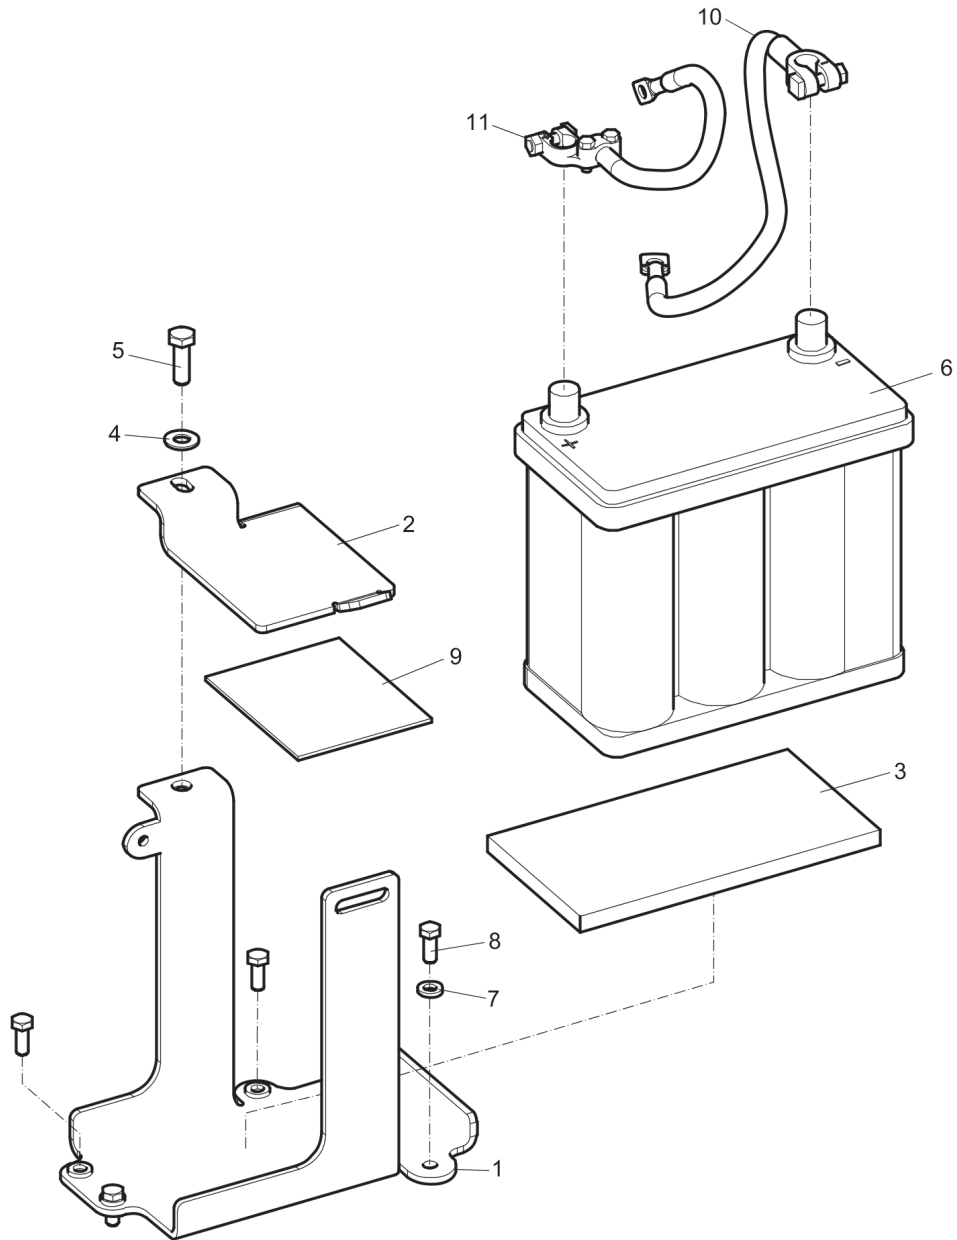

Mechanical Battery installation

Refer to Parts Online for the most up to date information. The printed information might be outdated.

Fri Jun 10 05:13:27 MDT 2016

Item	Part No.	Name	Qty	L
1	4700395879	Holder	1	
2	4700395878	Bracket	1	
3	4700395687	Insulation	1	
4	0300027438	Plain washer	1	
5	0147136303	Screw	1	
6	4700378719	Battery	1	
7	4700904556	Steel plain washer 8,4x16x3,0	4	
8	0147132303	Screw	4	
9	4700395998	Rubber cloth	1	
10	4700792717	Battery cable -	1	A
11	4700792234	Battery cable +	1	B