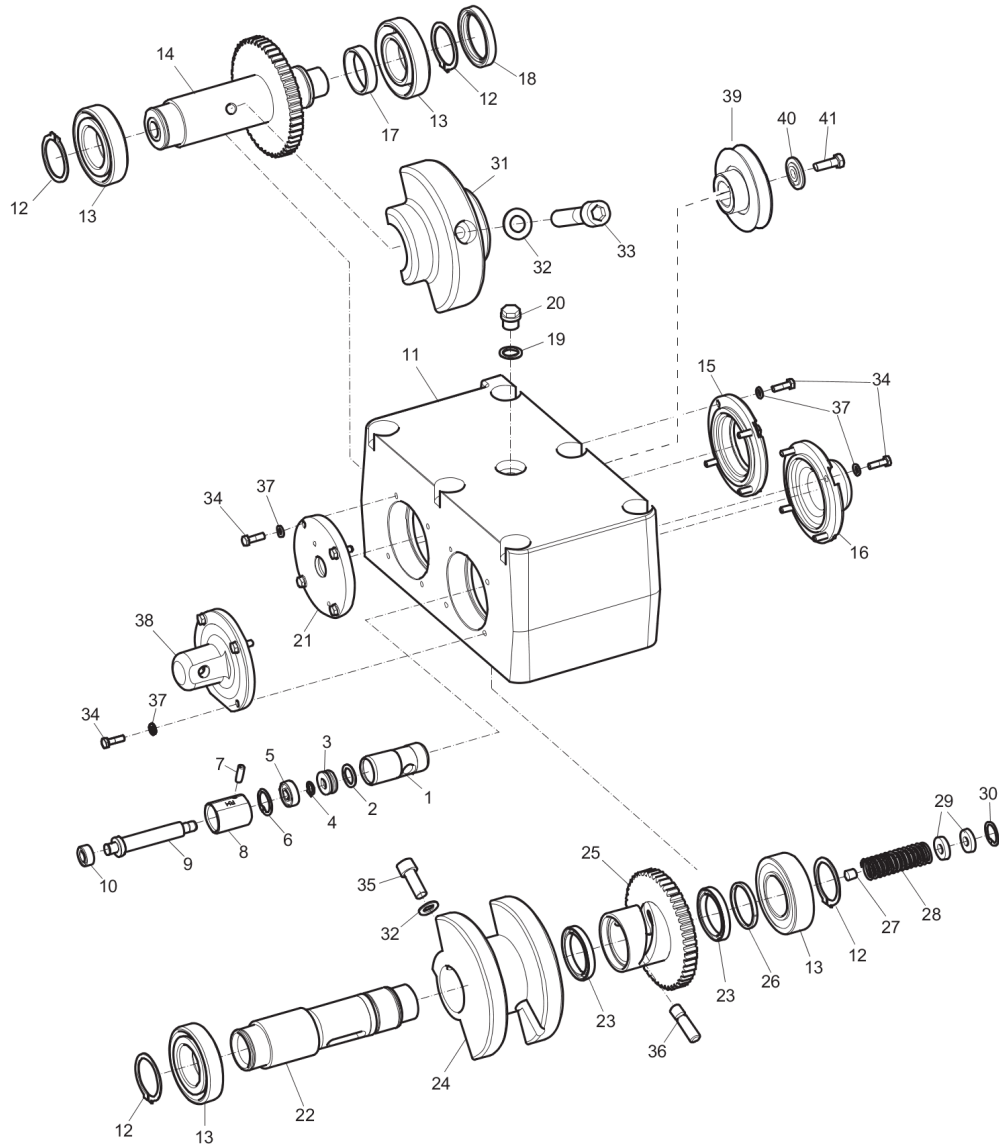

**Mechanical** Ground plate and eccentric element installation

Refer to Parts Online for the most up to date information. The printed information might be outdated.

Fri Jun 10 05:13:17 MDT 2016

Item	Part No.	Name	Qty	L
1	3382014148	Ground plate	1	
1	3382014806	Ground plate	1	
2	4700280750	Shock absorber	4	
3	0301235800	Flat washer	8	
4	0266211200	Hexagon nut M12	4	
5	4700747541	Washer	1	
6	0211136003	Hex socket screw	1	
7	0300027411	Washer	6	
8	0211110498	Screw, M12 x 160 mm 12.9GEOMET®	6	
9	4700280858	V-belt protection, inner	1	A
10	4700280871	V-belt cover	1	
11	0301233500	Plain washer(A) 8.4 x 16 x 1.6	8	
12	0147132303	Screw	6	
13	0147132603	Hex. head screw	2	

**Mechanical** Eccentric element

Refer to Parts Online for the most up to date information. The printed information might be outdated.

Fri Jun 10 05:13:19 MDT 2016

Item	Part No.	Name	Qty	L
1	4812070053	Piston	1	
2	4812070363	Spring washer	1	
3	4812070362	Thrust ball bearing	1	
4	4700150002	Retaining ring	1	
5	4812070359	Ball bearing	1	
6	4700151039	Retaining ring	1	
7	0108132400	Spring pin, Ø6 x 20 mm DIN 1481	1	
8	4812070097	Cap	1	
9	4812070051	Piston rod	1	
10	4700281276	Sealing ring	1	
11	4700379175	Eccentric housing	1	
12	4700150017	Retaining ring	4	
13	4700903363	Roller bearing	4	
14	4700395060	Shaft, cpl	1	
15	4700379167	Cover	1	
16	4812070055	Cover	1	
17	4700280645	Spacer ring	1	
18	4700928794	Sealing ring	1	
19	9125664800	Seal washer	1	
20	4700232143	Plug, M16	1	
21	4700379168	Cover	1	
22	4812070054	Eccentric shaft	1	
23	4700929287	Ball bearing	2	
24	4700280669	Eccentric	1	
25	4812070096	Gear wheel	1	
26	4700280646	Spacer	1	
27	4700928241	Screw	1	
28	4700280677	Spring	1	
29	4700280648	Washer	2	
30	4700151007	Retaining ring	1	
31	4700286380	Weight	1	
32	4700904231	Steel plain washer, 13x24x2 mm 300 HV	2	
33	4700792724	Screw, M12 x 60 mm 10.9GEOMET®	1	
34	4700500040	Screw, M6x20 mm 8.8 A2K	16	
35	4700792723	Screw, M12 x 30mm 10.9GEOMET®	1	
36	4700280644	Pin	1	
37	0301232100	Flat washer	16	