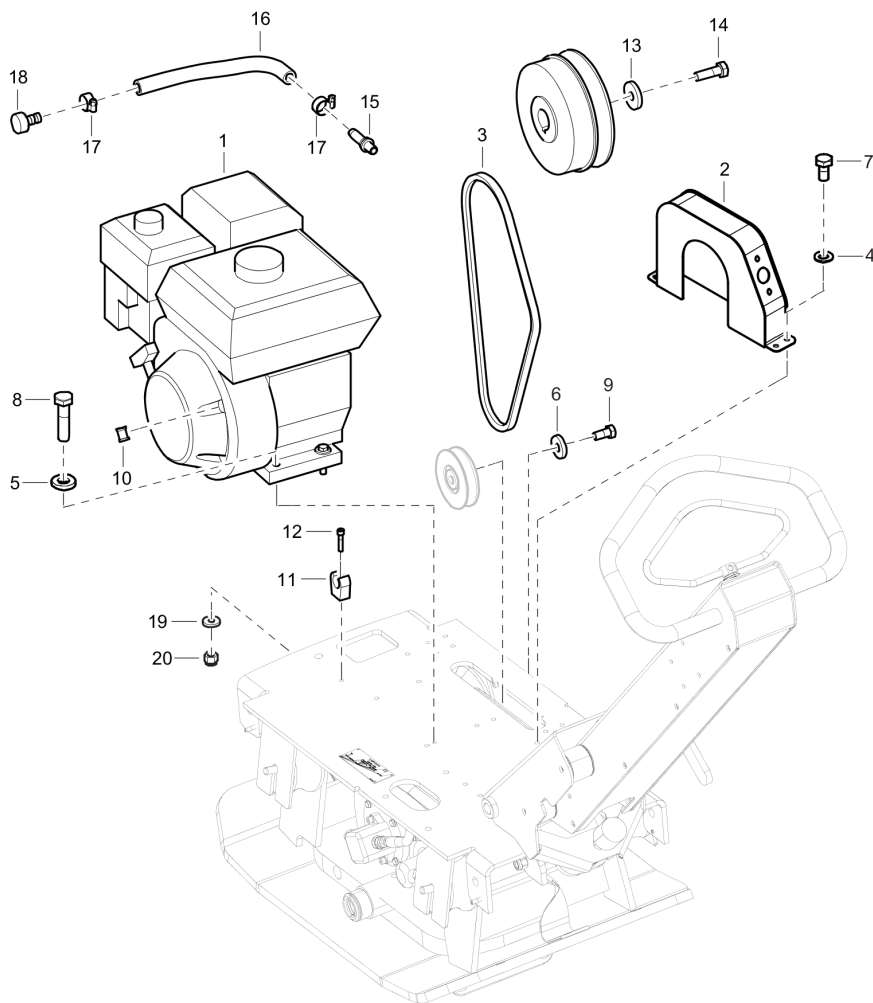

Engine Engine installation, Honda

Refer to Parts Online for the most up to date information. The printed information might be outdated.

Fri Jun 10 05:13:34 MDT 2016

Item	Part No.	Name	Qty	L
1	4700387979	Engine, complete Honda GX200 SM-12SD	1	A
2	3382014424	V-belt cover	1	
3	4700281345	V-belt	1	
4	-	Washer, 8.4 x 22 x 3 mm, 0.33 x 0.87 x 0.12 in. 300 HV	4	
5	-	Washer, 8.4 x 16 x 1.5 mm, 0.33 x 0.63 x 0.06 in. 300 HV	4	
6	-	Washer, 13 x 30 x 4 mm, 0.51 x 1.18 x 0.16 in. 300 HV	1	
7	-	Screw, M8 x 16 mm 8.8 A2K	4	
8	-	Screw, M8 x 35 mm 8.8 A2K	4	
9	-	Screw, M12 x 30 mm 8.8 A3K	1	
10	0346100201	Clamp	1	
11	4700281234	Ryw-clips	1	
12	-	Screw, M5 x 25 mm 8.8 A2K	1	
13	-	Washer, 8.4 x 26 x 4 mm, 0.33 x 1.02 x 0.16 in. 300 HV	1	
14	-	Screw, M8 x 25 mm 8.8 A2K	1	
15	4812070374	Hose connection	1	
16	3382010186	Hose	1	
17	4700313001	Hose clamp	2	
18	3382010180	Plug	1	
19	-	Washer, 5.3 x 10 x 1 mm, 0.21 x 0.39 x 0.04 in. 300 HV	1	
20	-	Nut, M5 A2K	1