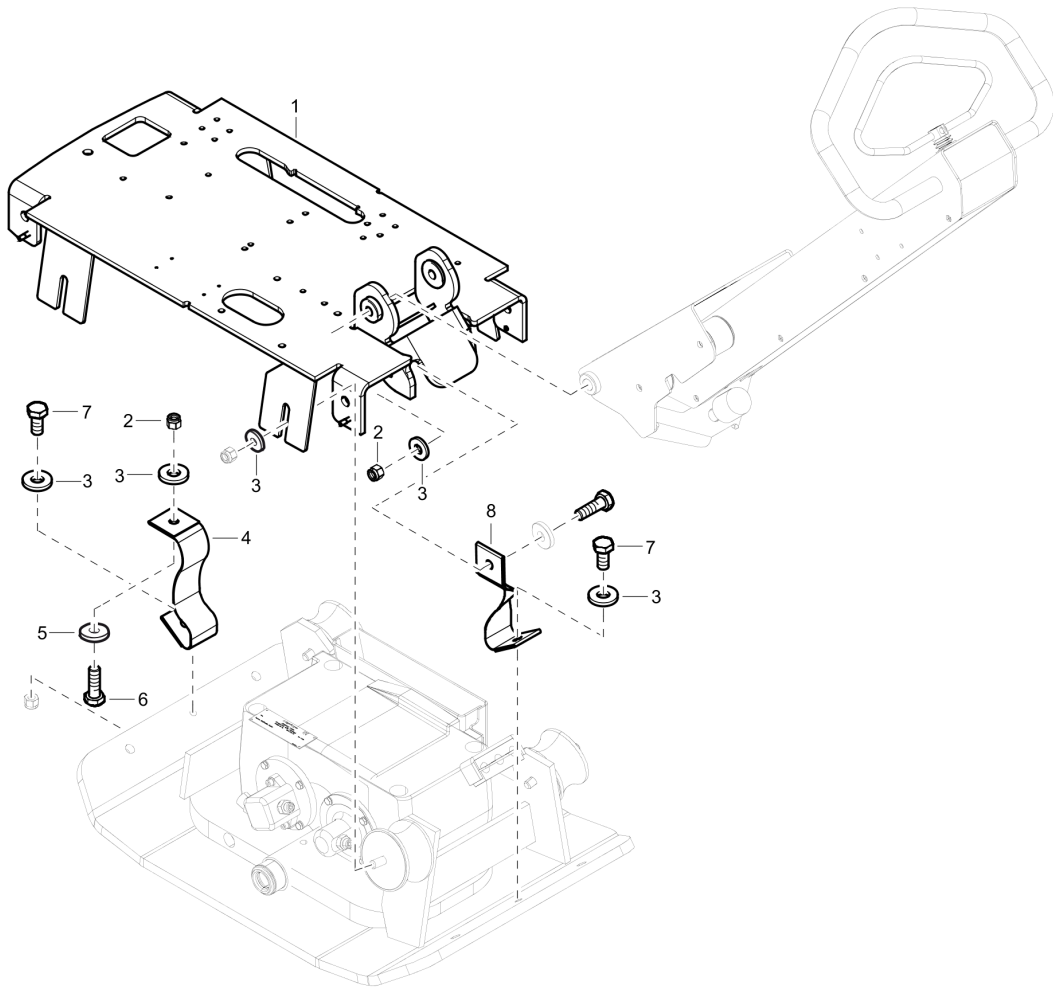

**Mechanical** Frame and hoods

Refer to Parts Online for the most up to date information. The printed information might be outdated.

Fri Jun 10 05:13:15 MDT 2016

Item	Part No.	Name	Qty	L
1	0300013079	Washer, 13 x 24 x 2 mm, 0.51 x 0.98 x 0.08 in. 300 HV	4	
2	0291112822	Locknut	2	
3	0147300029	Flange screw M12 x 40 mm 8.8 A3K	4	
4	3382014218	Protective frame	1	
5	3382010453	Lifting lug	1	
6	4700387260	Clip	2	
7	4700387705	Stop	2	
8	0147140703	Hexagon bolt	2	
9	0384300059	Washer, 28 x 14.2 x 1 mm, 1.10 x 0.57 x 0.04 in.	4	
10	4700387261	Bracket	1	
11	4700387259	Clip	1	
12	0301232100	Flat washer	2	
13	0215001102	Screw, M6 x 20 mm 8.8 A2K	2	
14	0215001102	Screw, M6 x 20 mm 8.8 A2K	4	
16	3382014279	Hood	1	
17	0215001107	Screw	4	
18	0291112816	Nut lock	6	

**Mechanical** Engine plate

Item	Part No.	Name	Qty	L
1	3382014241	Engine plate	1	
2	0291112822	Locknut	2	
3	0301235800	Flat washer	10	
4	3382010059	Strap	1	
5	0303115900	Plain washer ISO 7089	4	
6	0147140003	Hex head screw M12 x 25	2	
7	0147140303	Screw	2	
8	3382010021	Strap	1	