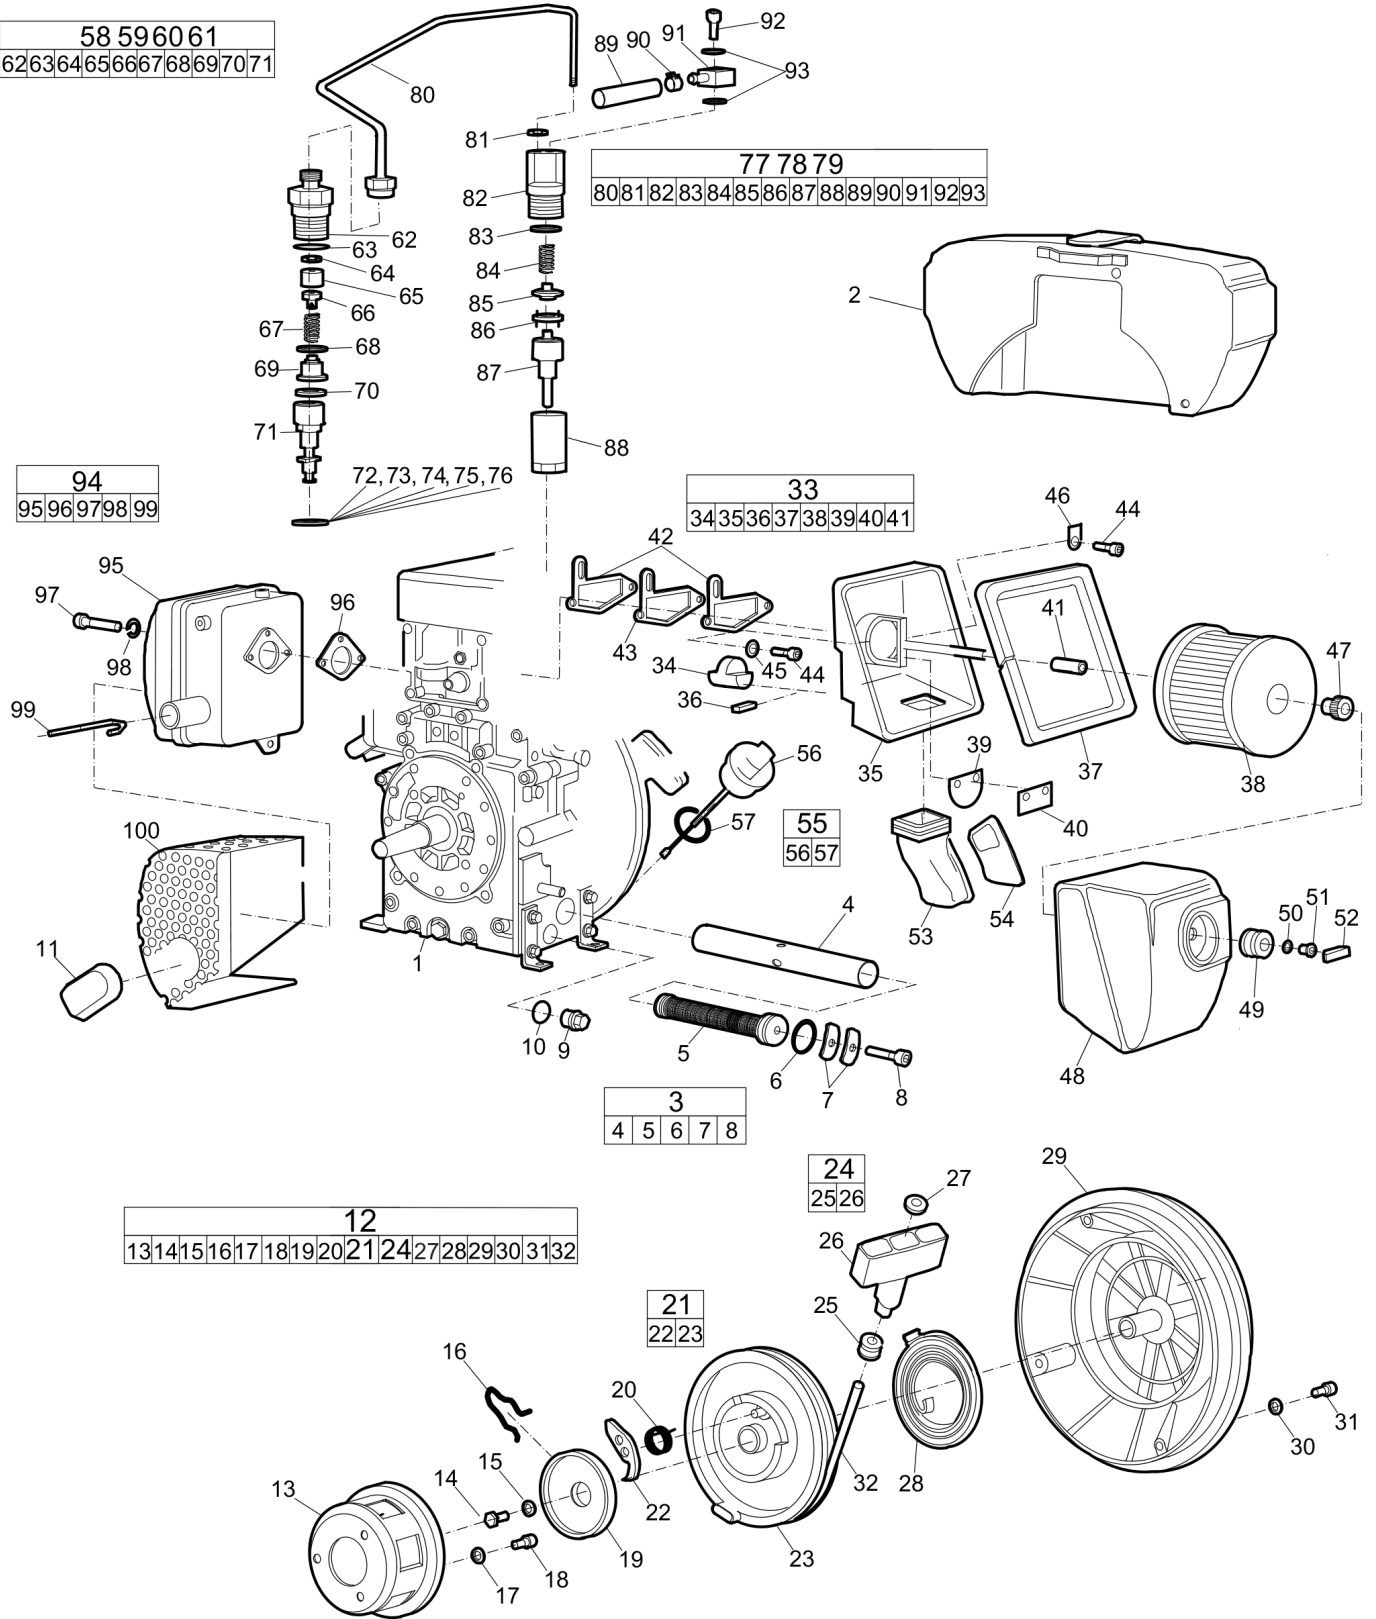

Engine Engine, Hatz 1B20 manual start

Refer to Parts Online for the most up to date information. The printed information might be outdated.

Fri Jun 10 05:13:46 MDT 2016

Item	Part No.	Name	Qty	L
1	4700391058	Engine, cpl Hatz 1B20	1	A
2	-	Fuel tank	1	B
3	4700937001	Oil strainer, cpl	1	
4	-	Tube	1	
5	-	Oil strainer	1	
6	3382100143	O-ring	1	
7	3382100144	Washer	2	
8	-	Screw, M6 x 16 mm	1	
9	4700937002	Plug	1	
10	4700748479	Washer	1	
11	4700937004	Exhaust pipe	1	
12	4700936982	Recoil starter, cpl	1	
13	4700936999	Starter pulley	1	
14	-	Screw, M6 x 18 mm	1	
15	-	Washer, M6	1	
16	4700936991	Spring	1	
17	-	Spring washer, M6	1	
18	--	Screw, M6 x 10 mm	1	
19	4700936992	Friction plate	1	
20	4700936996	O-ring	1	
21	4700936990	Reel	1	
22	4700936995	Ratchet	1	
23	-	Start pulley	1	
24	4700936983	Handle, complete	1	
25	3382100145	Sleeve	1	
26	-	Handle	1	
27	3382100146	Washer, 5.3 mm, 0.21 in.	1	
28	4700936985	Spiral spring	1	
29	4700936986	Housing	1	
30	-	Washer, M6	4	
31	-	Screw, M6	4	
32	4700936989	Rope	1	
33	3382100150	Air filter housing, complete	1	
34	4700937024	Vent nipple	1	
35	-	Housing	1	
36	3382100147	Sealing strip	1	
37	4700940829	Sealing strip	1	

Refer to Parts Online for the most up to date information. The printed information might be outdated.

Fri Jun 10 05:13:46 MDT 2016