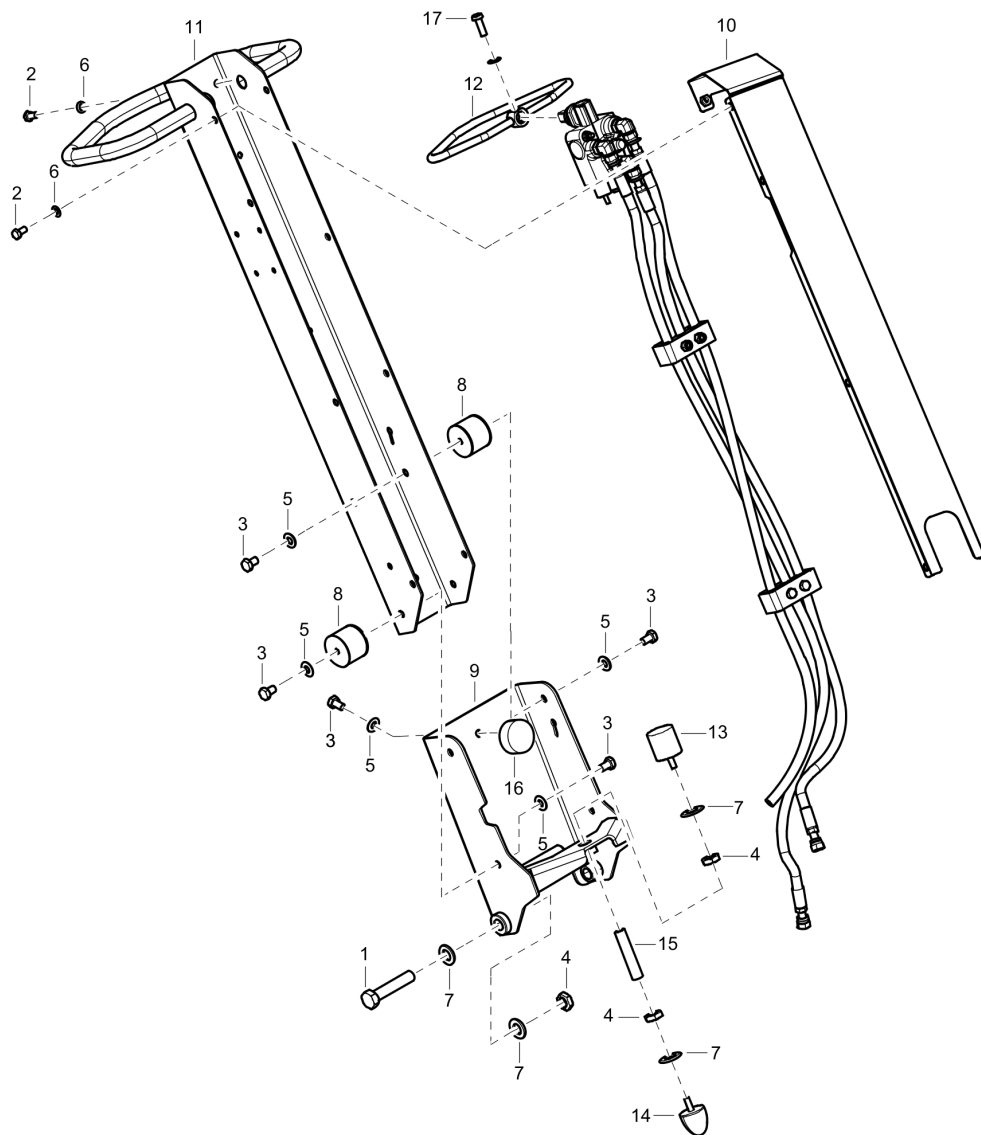

**Mechanical** Engine plate

Item	Part No.	Name	Qty	L
1	3382014241	Engine plate	1	
2	0291112822	Locknut	2	
3	0301235800	Flat washer	10	
4	3382010059	Strap	1	
5	0303115900	Plain washer ISO 7089	4	
6	0147140003	Hex head screw M12 x 25	2	
7	0147140303	Screw	2	
8	3382010021	Strap	1	

**Mechanical** Battery installation

Refer to Parts Online for the most up to date information. The printed information might be outdated.

Fri Jun 10 05:13:27 MDT 2016

Item	Part No.	Name	Qty	L
1	4700395879	Holder	1	
2	4700395878	Bracket	1	
3	4700395687	Insulation	1	
4	0300027438	Plain washer	1	
5	0147136303	Screw	1	
6	4700378719	Battery	1	
7	4700904556	Steel plain washer 8,4x16x3,0	4	
8	0147132303	Screw	4	
9	4700395998	Rubber cloth	1	
10	4700792717	Battery cable -	1	A
11	4700792234	Battery cable +	1	B

**Mechanical** Handle assembly

Refer to Parts Online for the most up to date information. The printed information might be outdated.

Fri Jun 10 05:13:28 MDT 2016

Item	Part No.	Name	Qty	L
1	0147110961	Hex. head screw	2	
2	0147132203	Hex head screw M8 x 16	10	
3	0147135903	Screw DIN931	9	
4	0261211400	Hexagon nut	4	
5	0300027438	Plain washer	9	
6	0301233500	Plain washer(A) 8.4 x 16 x 1.6	10	
7	0301237800	Plain washer(A) 17 x 30 x 3	6	
8	3382010183	Shock absorber	4	
9	3382014204	Handle bracket	1	
10	3382014260	Sheet metal part	1	
11	3382014263	Grab handle	1	
12	4812070025	Control lever	1	
13	4700792832	Shock absorber	1	
14	4700792833	Shock absorber	1	
15	4700397583	Stud	1	
16	4700791373	Shock absorber	1	
17	0147132503	Screw DIN933	1	