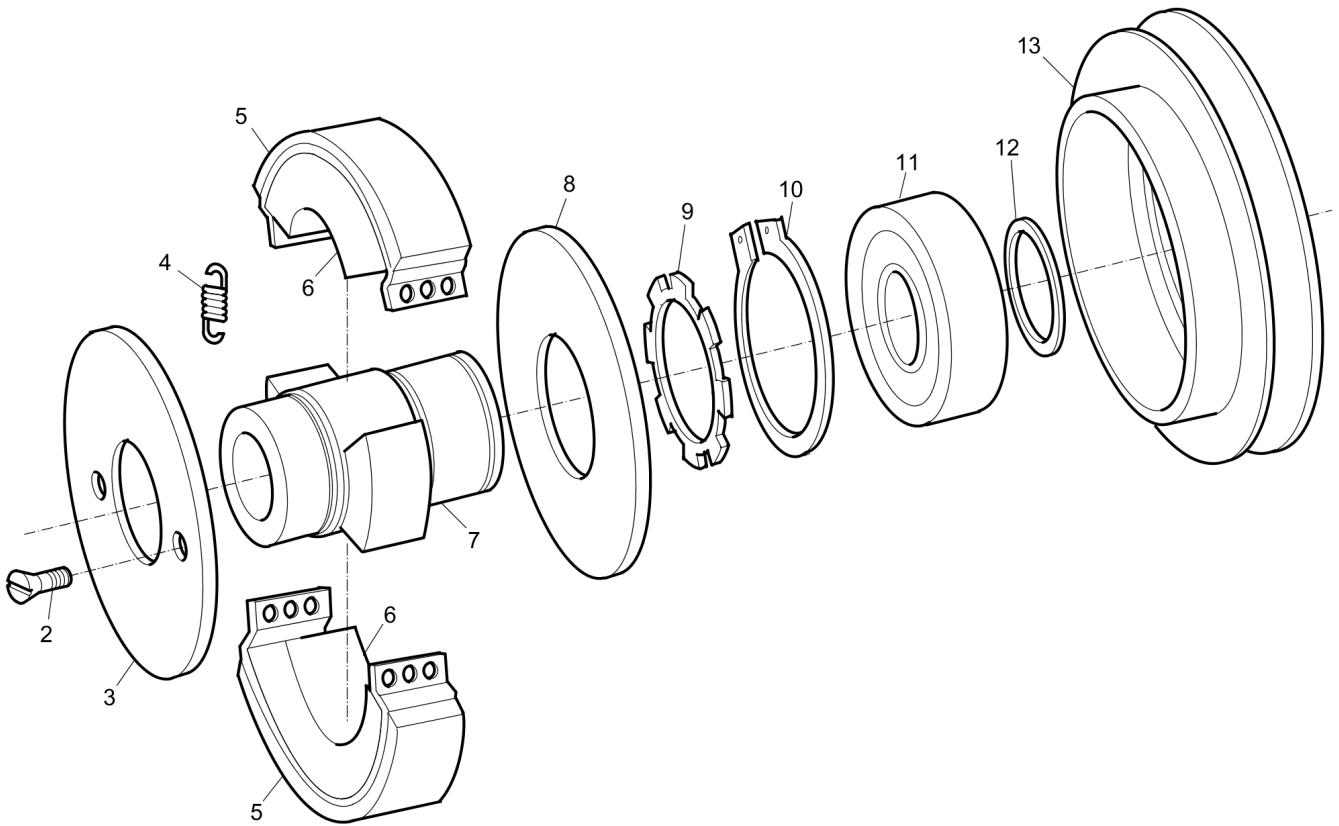

Mechanical Centrifugal clutch, Honda

1												
2	3	4	5	6	7	8	9	10	11	12	13	

Refer to Parts Online for the most up to date information. The printed information might be outdated.

Fri Jun 10 05:13:25 MDT 2016