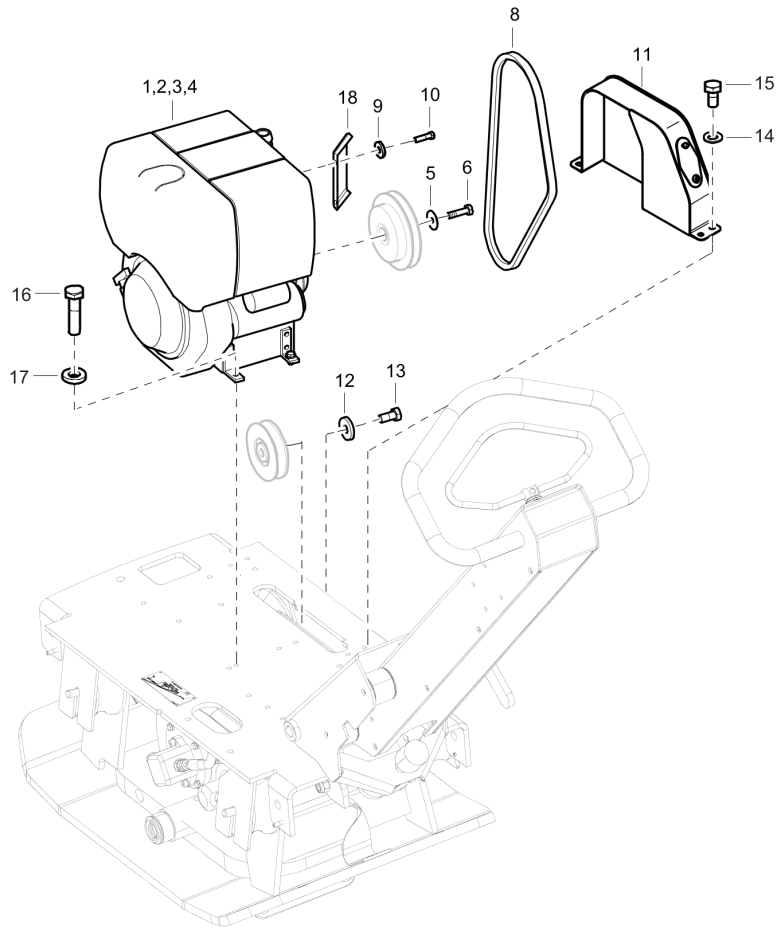

**Engine** Engine installation, Honda

Refer to Parts Online for the most up to date information. The printed information might be outdated.

Fri Jun 10 05:13:34 MDT 2016

Item	Part No.	Name	Qty	L
1	4700387979	Engine, complete Honda GX200 SM-12SD	1	A
2	3382014424	V-belt cover	1	
3	4700281345	V-belt	1	
4	-	Washer, 8.4 x 22 x 3 mm, 0.33 x 0.87 x 0.12 in. 300 HV	4	
5	-	Washer, 8.4 x 16 x 1.5 mm, 0.33 x 0.63 x 0.06 in. 300 HV	4	
6	-	Washer, 13 x 30 x 4 mm, 0.51 x 1.18 x 0.16 in. 300 HV	1	
7	-	Screw, M8 x 16 mm 8.8 A2K	4	
8	-	Screw, M8 x 35 mm 8.8 A2K	4	
9	-	Screw, M12 x 30 mm 8.8 A3K	1	
10	0346100201	Clamp	1	
11	4700281234	Ryw-clips	1	
12	-	Screw, M5 x 25 mm 8.8 A2K	1	
13	-	Washer, 8.4 x 26 x 4 mm, 0.33 x 1.02 x 0.16 in. 300 HV	1	
14	-	Screw, M8 x 25 mm 8.8 A2K	1	
15	4812070374	Hose connection	1	
16	3382010186	Hose	1	
17	4700313001	Hose clamp	2	
18	3382010180	Plug	1	
19	-	Washer, 5.3 x 10 x 1 mm, 0.21 x 0.39 x 0.04 in. 300 HV	1	
20	-	Nut, M5 A2K	1	

**Engine** Engine installation, Hatz

Item	Part No.	Name	Qty	L
1	4700391058	Engine, cpl Hatz 1B20	1	A
2	4700391057	Engine, cpl Hatz 1B20, electrical started	1	B
3	3382012242	Engine, Hatz 1B20 manual start	1	C
4	3382012245	Engine	1	D
5	-	Washer, 8.4 x 26 x 4 mm, 0.33 x 1.02 x 0.16 in. 300 HV	1	
6	0147132603	Hex. head screw	1	
8	4700281336	V-belt	1	F
9	-	Washer, 6.4 x 12 x 1.5 mm, 0.25 x 0.47 x 0.06 in. 300 HV	2	
10	-	Screw, M6 x 16 mm 8.8 A2K	2	
11	3382014414	V-belt cover	1	
12	-	Washer, 13 x 30 x 4 mm, 0.51 x 1.18 x 0.16 in. 300 HV	1	
13	-	Screw, M12 x 30 mm 8.8 A3K	1	
14	-	Washer, 8.4 x 22 x 3 mm, 0.33 x 0.87 x 0.12 in. 300 HV	4	
15	-	Screw, M8 x 16 mm 8.8 A2K	4	
16	-	Screw, M8 x 25 mm 8.8 A2K	4	
17	-	Washer, 8.4 x 16 x 1.5 mm, 0.33 x 0.63 x 0.06 in. 300 HV	4	
18	4700387577	Deflector	1	