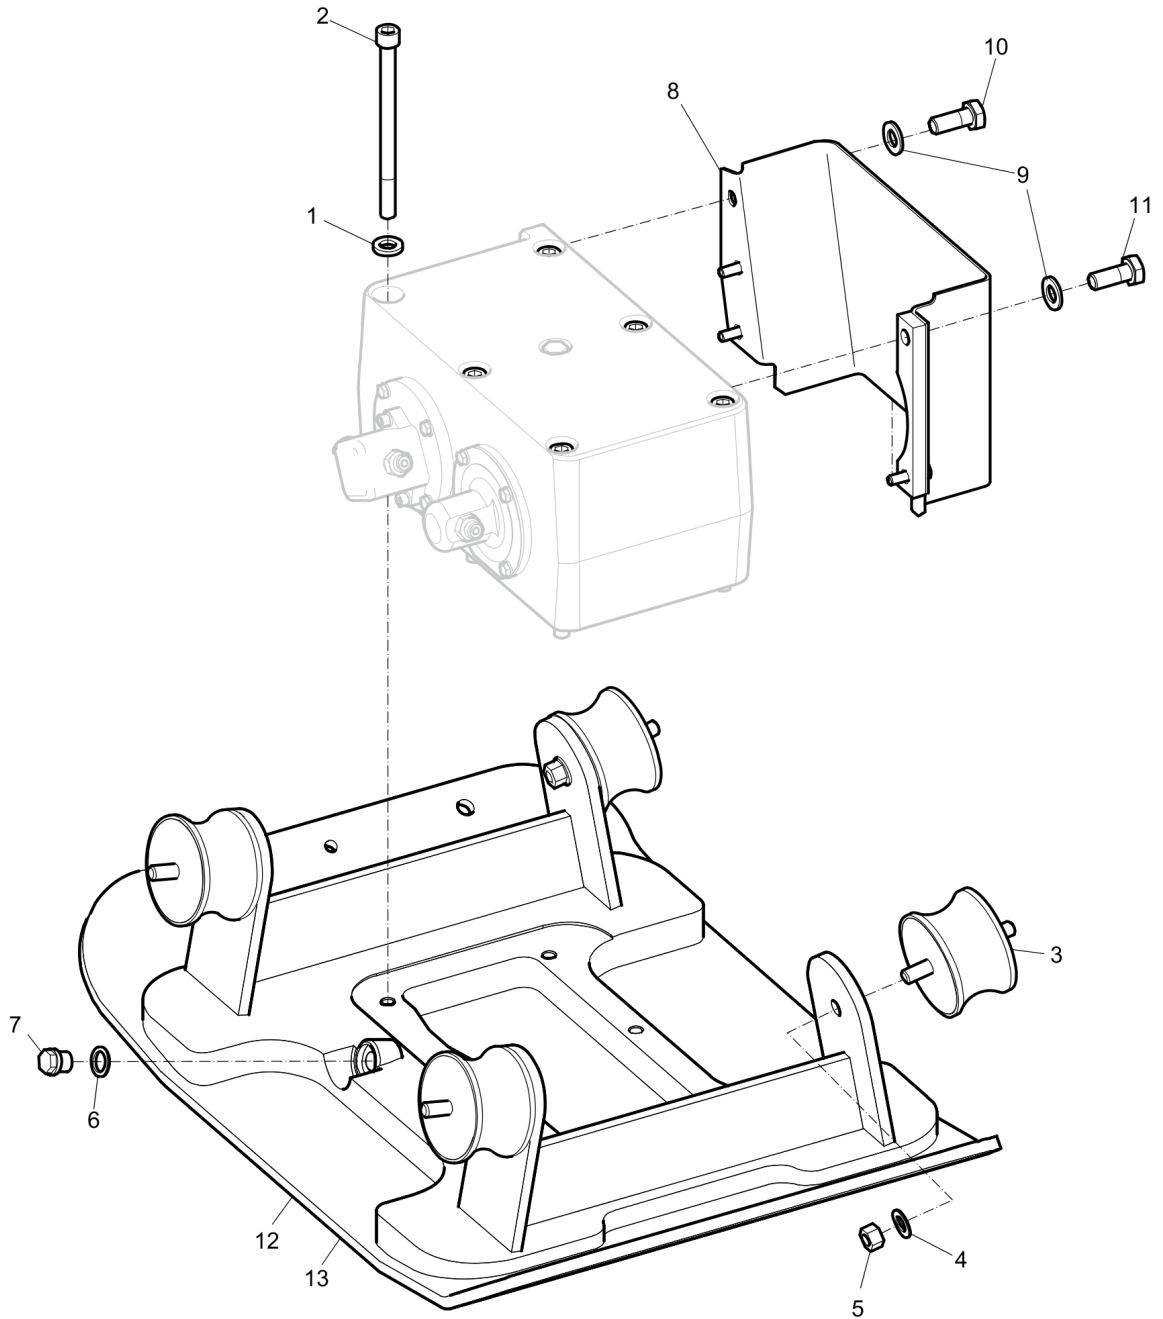

Spare parts list Ground plate and eccentric element installation

Refer to Parts Online for the most up to date information. The printed information might be outdated.

Wed Jan 13 06:13:33 MST 2016

Item	Part No.	Name	Qty	L
1	-	Washer, 13 x 24 x 6 mm, 0.51 x 0.95 x 0.16 in. 300 HV	6	
2	4700929454	Screw, M12 x 160 mm 12.9GEOMET®	6	
3	4700280750	Shock absorber	4	
4	-	Washer, 13 x 24 x 2 mm, 0.51 x 0.94 x 0.08 in. 300 HV	4	
5	-	Nut, M12 A3K	4	
6	-	Washer, 16.7 x 24 x 1.5 mm, 0.66 x 0.94 x 0.06 in. TYPE A, M16	1	
7	4700232143	Plug, M16	1	
8	4700378048	Belt Guard	1	
9	-	Washer, 8.4 x16 x1.5 mm, 0.33 x 0.63 x 0.06 in. 300 HV	5	
10	4700500053	Screw, M8x20 mm 8.8 A2K	3	
11	-	Screw, M8 x 30 mm 8.8 A2K	2	
12	4812070674	Ground plate, 500 mm, 19.68 in.	1	
13	4812070076	Ground plate, 600 mm, 23.62 in.	1	

Comments for Page: Ground plate and eccentric element installation

GEOMET is a registered trademark of Nof Metal Coatings North America Inc.