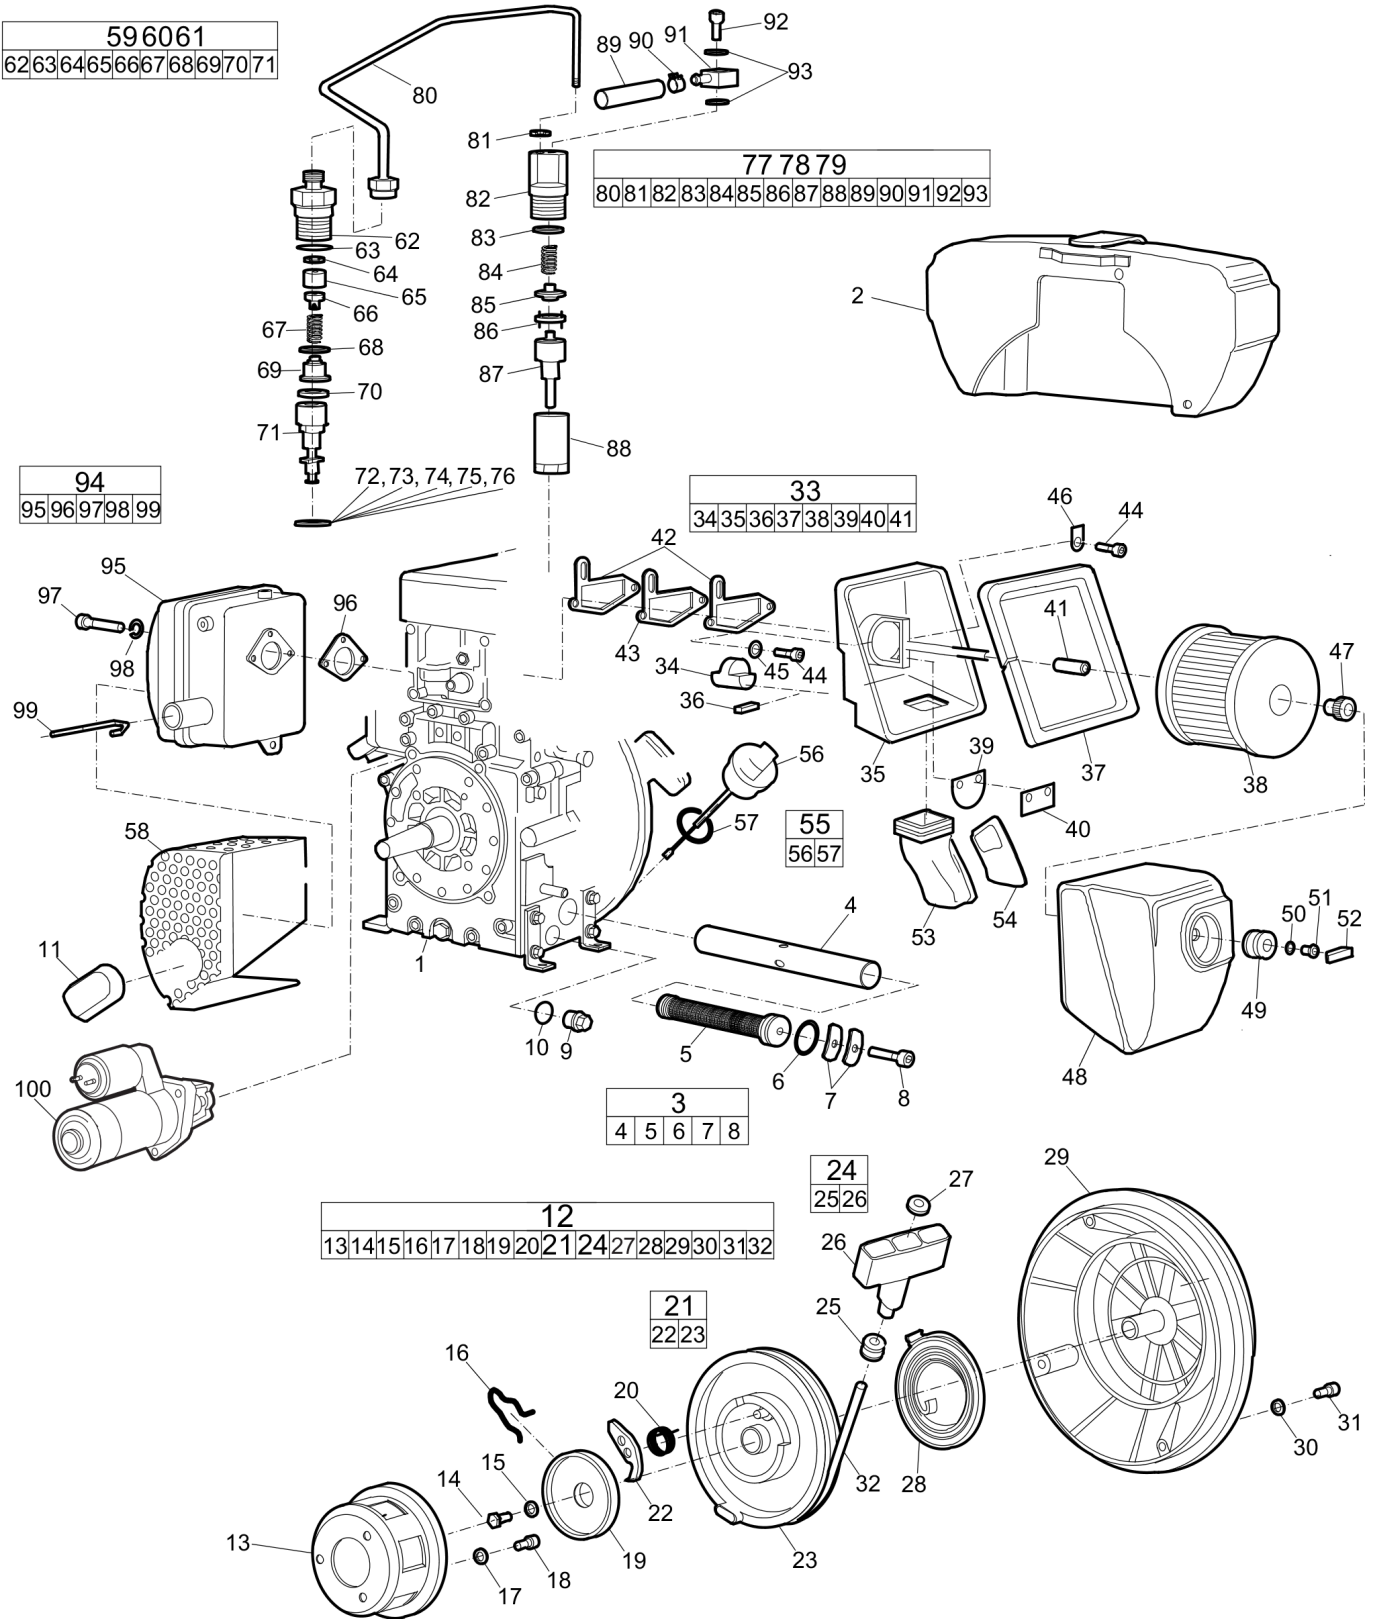

Spare parts list Engine, Hatz 1B30 electric start

Refer to Parts Online for the most up to date information. The printed information might be outdated.

Wed Jan 13 06:13:55 MST 2016

Item	Part No.	Name	Qty	L
1	4700377893	Diesel engine, electric	1	A
2	-	Fuel tank	1	B
3	4700937001	Oil strainer, cpl	1	
4	--	Tube	1	
5	--	Oil strainer	1	
6	3382100143	O-ring	1	
7	3382100144	Washer	2	
8	--	Screw, M6 x 10 mm	1	
9	4700937002	Plug	1	
10	4700748479	Washer	1	
11	4700937004	Exhaust pipe	1	
12	4700936982	Recoil starter, cpl	1	
13	4700936999	Starter pulley	1	
14	--	Screw, M6 x 18 mm	1	
15	--	Washer, M6	1	
16	4700936991	Spring	1	
17	--	Spring washer, M6	1	
18	--	Screw, M6 x 10 mm	1	
18	--	Screw, M6 x 10 mm	1	
19	4700936992	Friction plate	1	
20	4700936996	O-ring	1	
21	4700936990	Reel	1	
22	4700936995	Ratchet	1	
23	---	Start pulley	1	
24	4700936983	Handle, complete	1	
25	---	Sleeve	1	
26	---	Handle	1	
27	3382100146	Washer, 5.3 mm, 0.21 in.	1	
28	4700936985	Spiral spring	1	
29	4700936986	Housing	1	
30	--	Washer, M6	4	
30	--	Washer, M6	4	
31	--	Screw, M6	4	
32	4700936989	Rope	1	
33	3382100207	Air filter housing	1	
34	4700937024	Vent nipple	1	
35	--	Housing	1	

Refer to Parts Online for the most up to date information. The printed information might be outdated.

Wed Jan 13 06:13:55 MST 2016