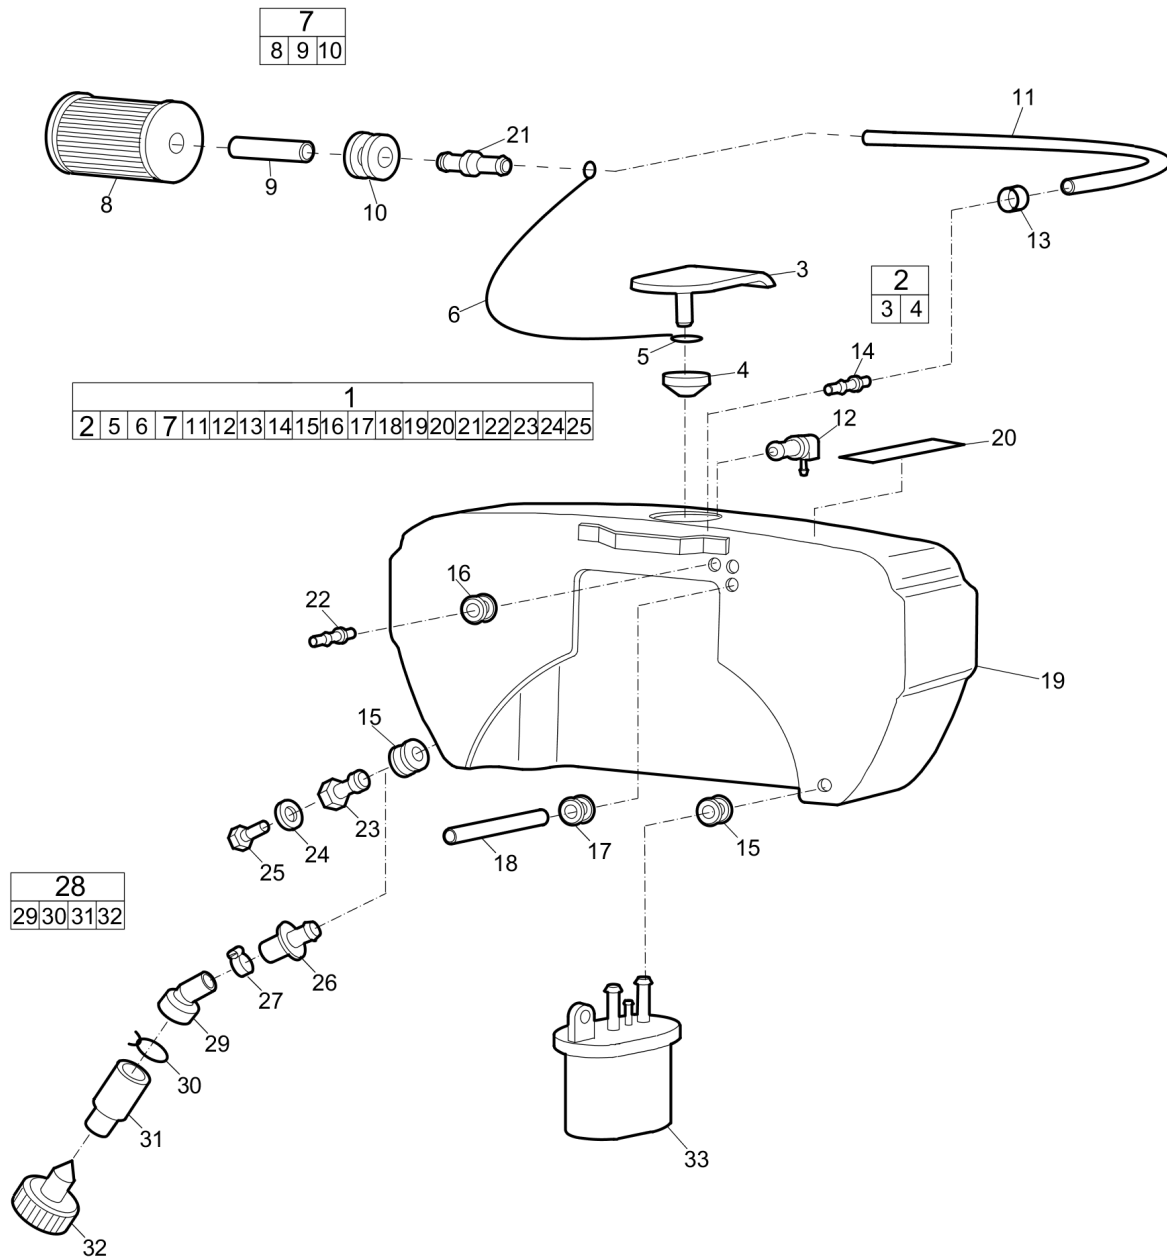

Spare parts list Fuel tank, Hatz 1B30

Refer to Parts Online for the most up to date information. The printed information might be outdated.

Wed Jan 13 06:14:08 MST 2016

Item	Part No.	Name	Qty	L
1	4700938922	Fuel tank, complete	1	
2	4700936947	Fuel cap	1	
3	---	Cap	1	
4	---	Gasket	1	
5	3382100162	Circlip	1	
6	3382100161	Rope	1	
7	4700939618	Fuel filter	1	
8	---	Filter element	1	
9	---	Pipe	1	
10	4700936962	Gasket	1	
11	3382100212	Fuel hose	1	
12	4700936952	Ventilation valve	1	
13	4700936972	Hose clamp	1	
14	4700936954	Adapter	1	
15	4700936955	Gasket	2	
16	4700938119	Rubber sleeve	1	
17	4700936962	Gasket	1	
18	4700936963	Pipe	1	
19	--	Fuel tank	1	
20	--	Label	1	
21	4700945226	Nipple	1	
22	4700945441	Nipple	1	
23	3382100213	Nipple	1	
24	4700238387	Joint	1	
25	3382100159	Ventilating screw	1	
26	3382100158	Nipple	1	
27	3382100157	Clamp	1	
28	4700938339	Water separator, cpl	1	
29	--	Hose	1	
30	--	Hose clip	1	
31	--	Water separator	1	
32	--	Drain screw	1	
33	4700940494	Fuel filter	1	A

Comments for Page: Fuel tank, Hatz 1B30

(L)OCAL REMARKS