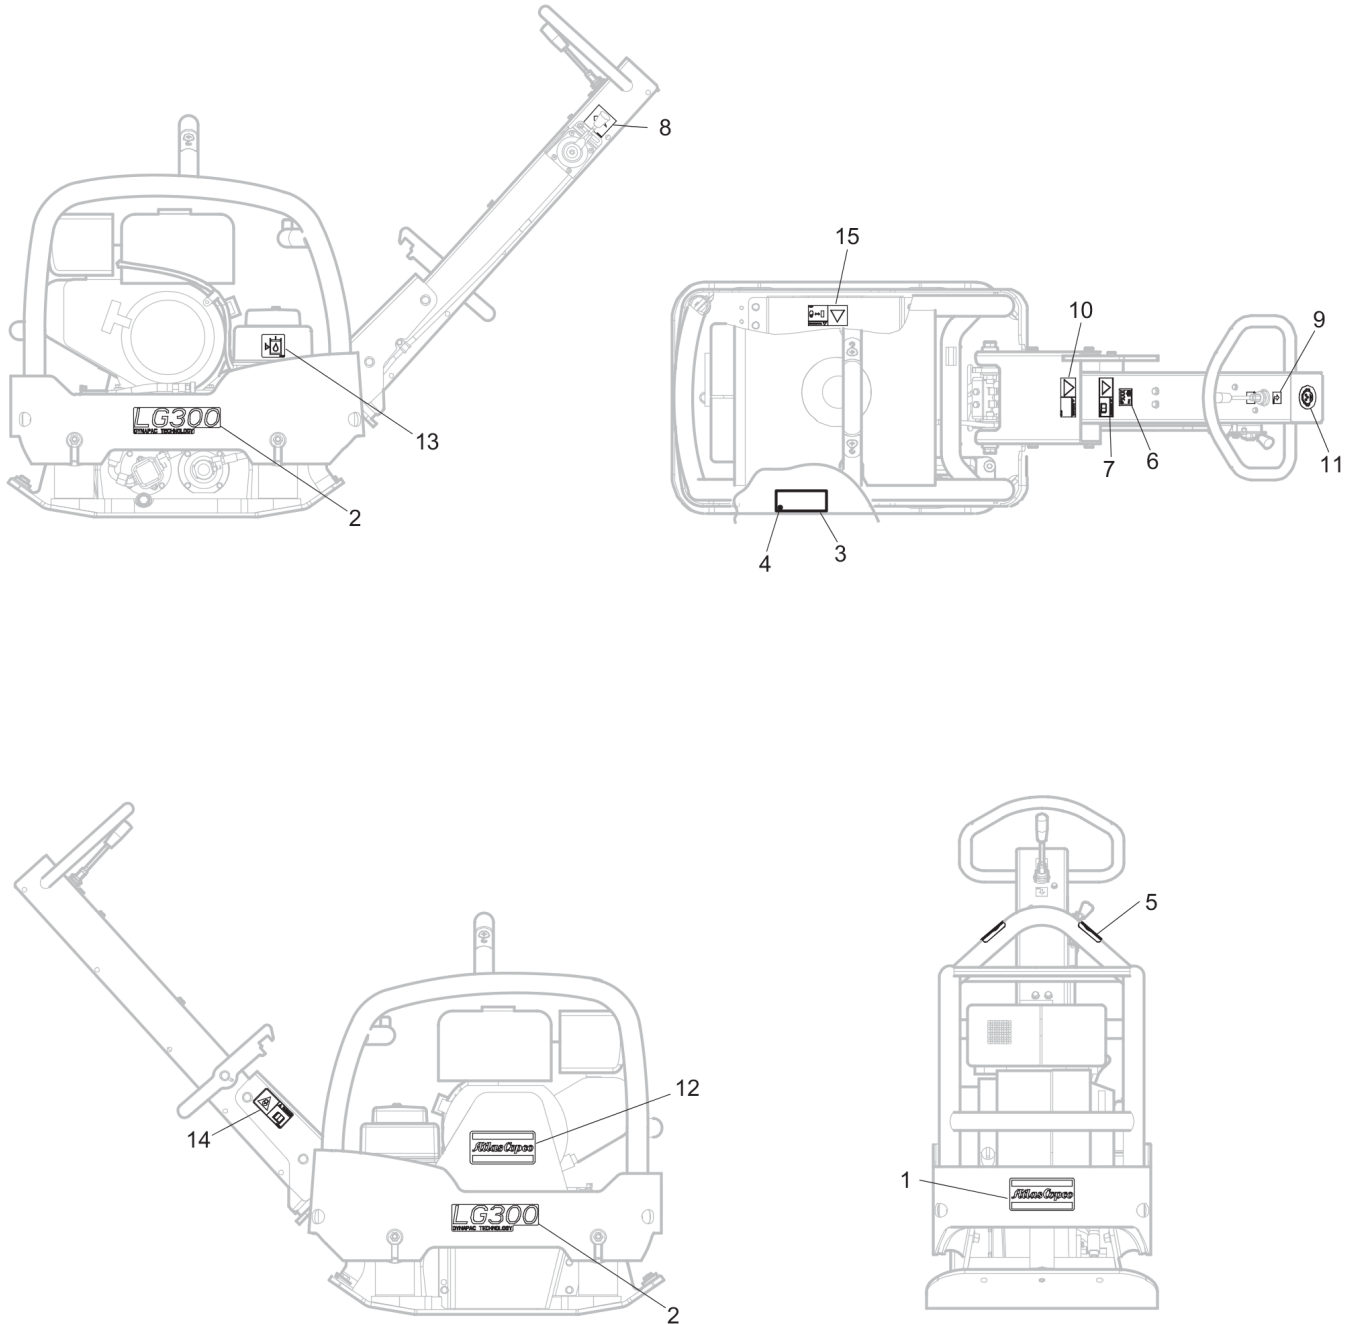

Spare parts list Labels, Honda

Item	Part No.	Name	Qty	L
1	3382010078	Product label, "Atlas Copco"	1	
2	3382010174	Product label, "LG 300"	2	
3	-	Data plate	1	
4	-	Drive screw	4	
5	4700357587	Label lifting point	2	
6	4700791296	Sound power label	1	
7	4700904680	Safety label, read instruction manual	1	D
8	4700284285	Label, engine speed	1	
9	4700284278	Label, direction	2	
10	4700904785	Safety label, risk of crushing	1	
11	4700281898	Label, use ear protectors	1	
12	3382010175	Product label, "Atlas Copco"	1	
13	4700272373	Label, hydraulic oil level	1	J
14	4700791366	Safety label, lock handle	1	
15	4700903832	Safety decal	1