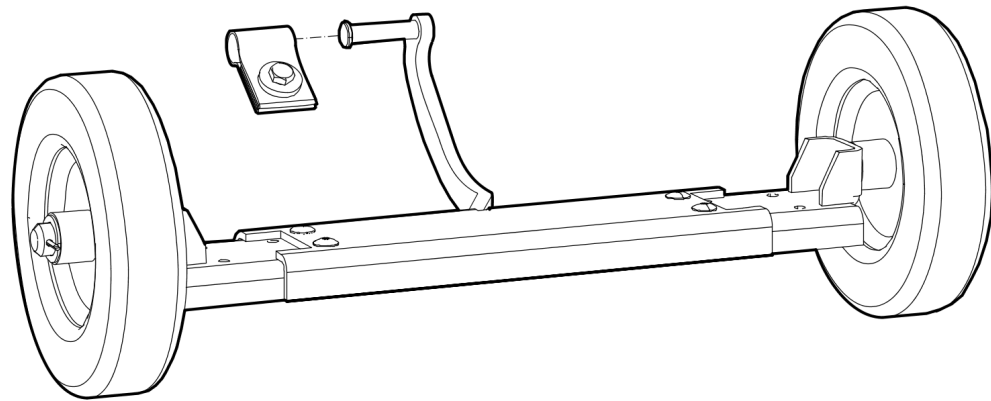

Kits Transport device kit