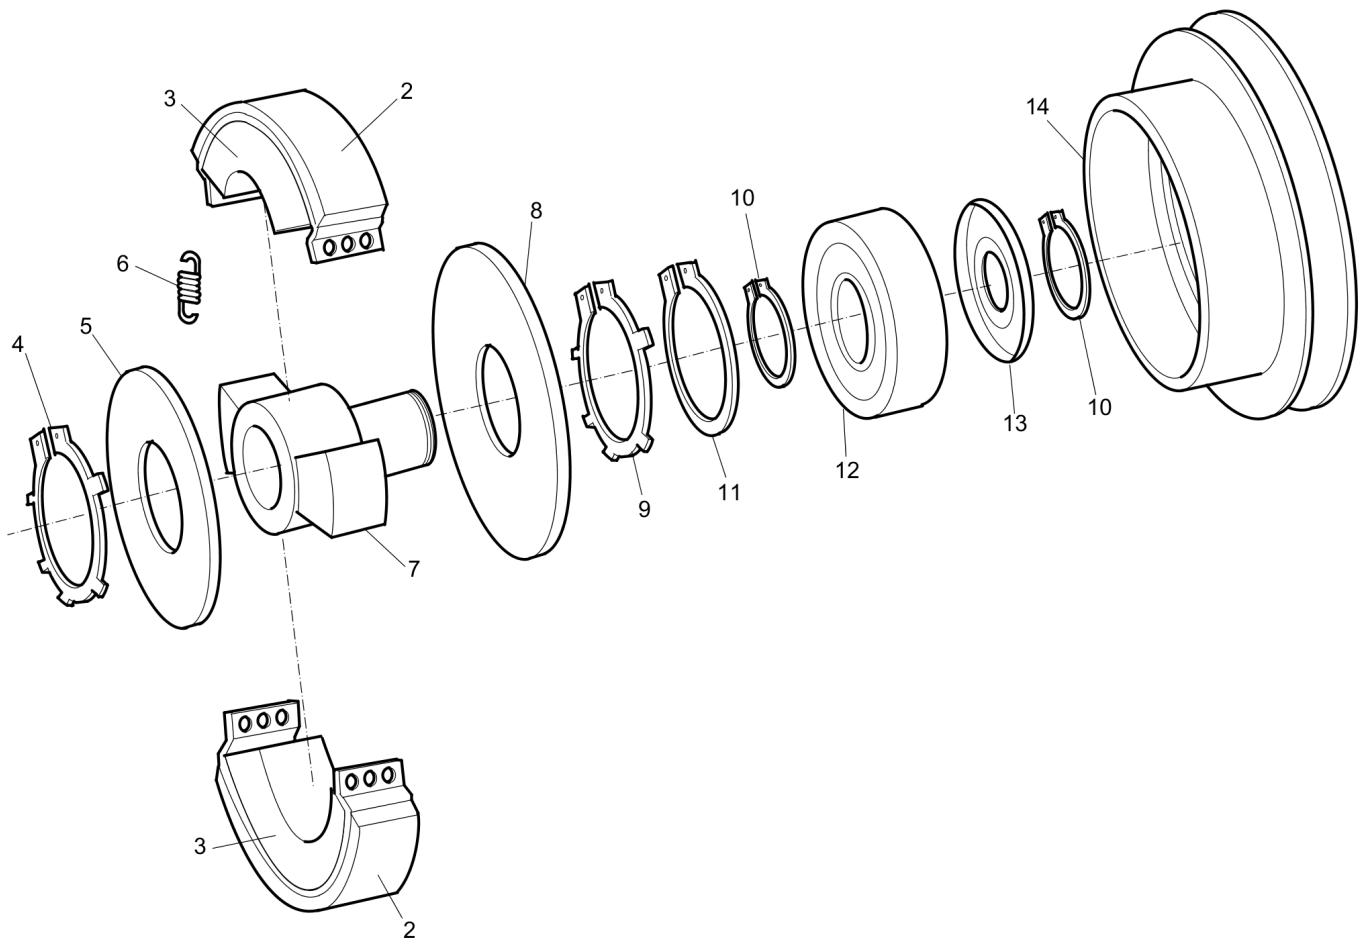

Spare parts list Centrifugal clutch, Hatz

1													
2	3	4	5	6	7	8	9	10	11	12	13	14	

Refer to Parts Online for the most up to date information. The printed information might be outdated.

Wed Jan 13 06:14:14 MST 2016