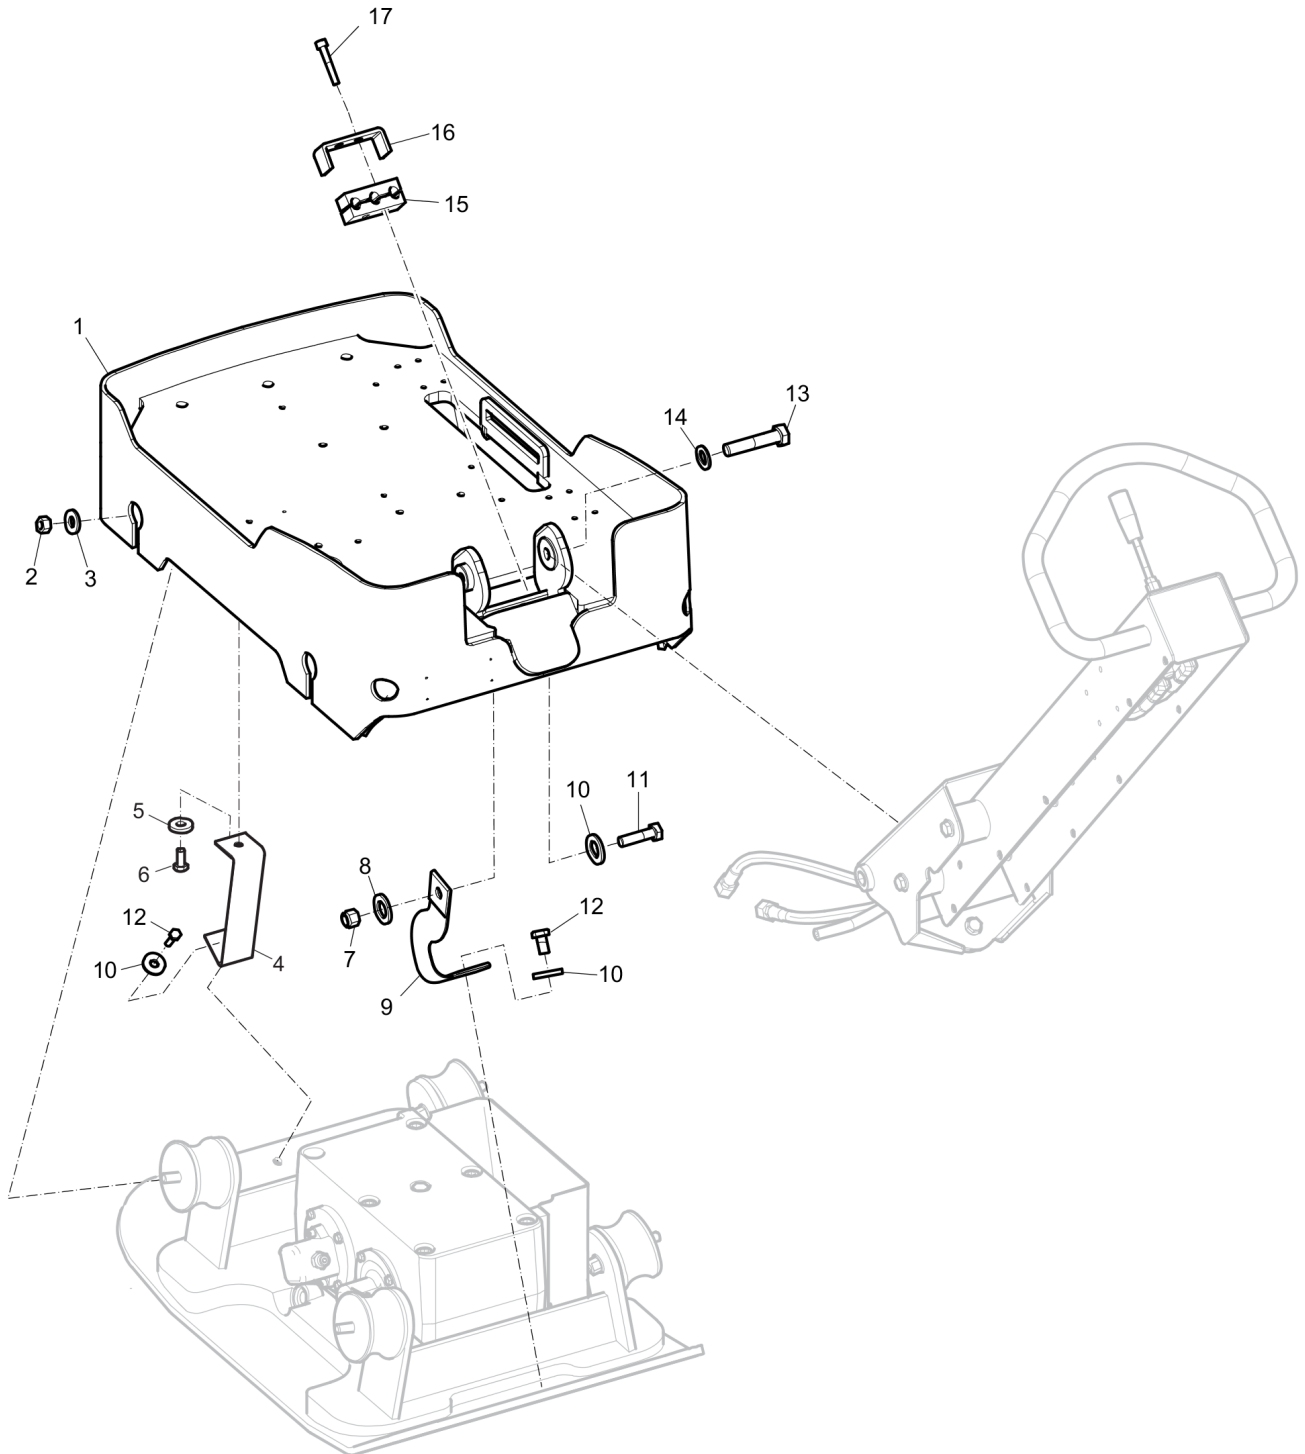

Block paving plate kit 600 mm (23.6 in.) 93.

Transport device kit 95.

Spare parts list Frame, Honda

Item	Part No.	Name	Qty	L
1	3382010159	Protective frame	1	
2	4700508063	Screw, M12x40 mm 8.8	4	
3	4700904213	Steel plain washer M12 13X30X4	4	

Spare parts list Engine plate

Refer to Parts Online for the most up to date information. The printed information might be outdated.

Wed Jan 13 06:13:31 MST 2016

Item	Part No.	Name	Qty	L
1	3382010169	Engine plate	1	
2	-	Nut, M12 A3K	4	
3	-	Washer, 13 x 30 x 4 mm, 0.51 x 1.18 x 0.16 in. 300 HV	4	
4	3382010059	Strap	1	
5	-	Washer, 13 x 36 x 6 mm, 0.51 x 1.42 x 0.24 in. 300 HV	1	
6	-	Screw, M12 x 25 mm 8.8 A3K	1	
7	-	Lock nut, M12	1	
8	-	Washer, 13 x 24 x 2 mm, 0.51 x 0.94 x 0.08 in. 300 HV	1	
9	3382010021	Strap	1	
10	-	Washer, 13 x 36 x 6 mm, 0.51 x 1.42 x 0.24 in. 300 HV	3	
11	-	Screw, M12 x 45 mm 8.8 A3K	2	
12	-	Screw, M12 x 20 mm 8.8 A3K	2	
13	4700947700	Screw, M16 x 80 mm 10.9 GEOMET®	2	
14	-	Washer, 10.5 x 22 x 2 mm, 0.41 x 0.87 x 0.08 in. 300 HV	4	
15	4700280534	Rubber block	1	
16	3382010182	Bracket	1	
17	-	Screw, M8 x 50 mm 8.8 A2K	2	