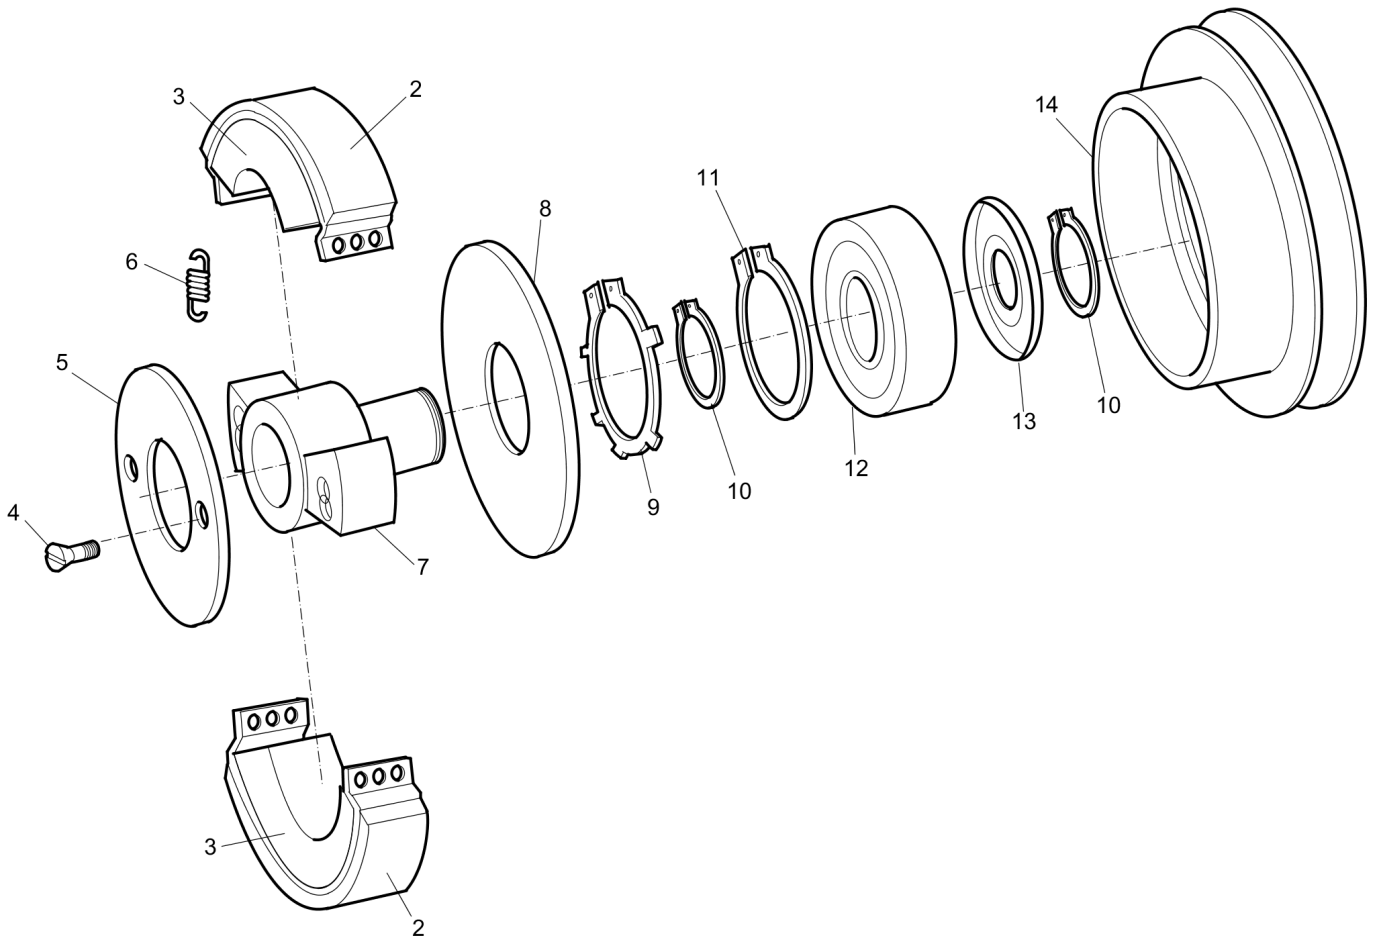

Refer to Parts Online for the most up to date information. The printed information might be outdated.

Wed Jan 13 06:14:12 MST 2016

Item	Part No.	Name	Qty	L
1	4700377988	Clutch, cpl	1	
2	4700945260	Clutch lining	2	
3	3382010185	Clutch weight	2	
4	4700535002	Screw	2	
5	3382010184	Cover	1	
6	4700937527	Spring	4	
7	4700945111	Hub	1	
8	4700239857	Cover	1	
9	4700239539	Retaining ring	1	
10	4700938726	Snap ring	2	
11	4700938725	Retaining ring	1	
12	4700938724	Ball bearing	1	
13	4700134036	Nilos ring	1	
14	4700945110	V-belt pulley	1	