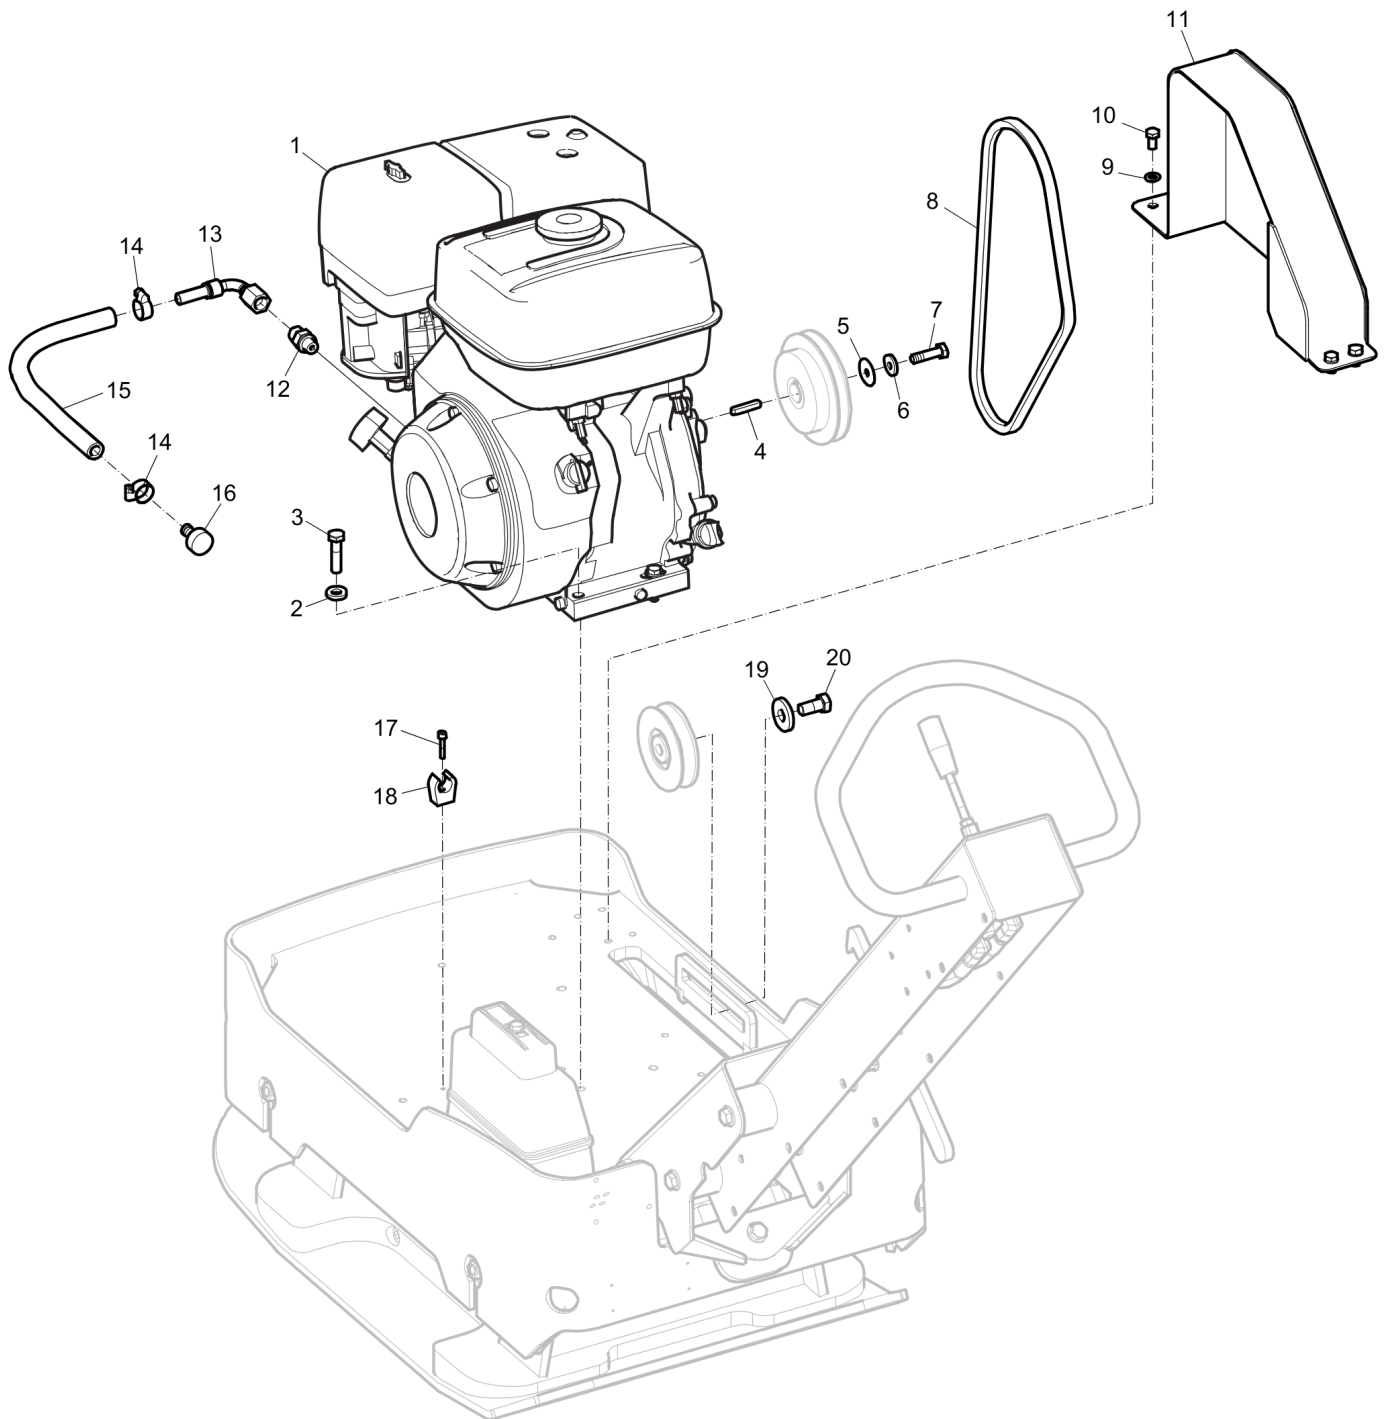

Spare parts list Engine installation, Honda

Refer to Parts Online for the most up to date information. The printed information might be outdated.

Wed Jan 13 06:13:44 MST 2016

Item	Part No.	Name	Qty	L
1	4700284115	Engine	1	
2	-	Washer, 10.5 x 22 x 4 mm , 0.33 x 0.87 x 0.16 in. 300 HV	4	
3	-	Screw, M10 x 40 mm 8.8 A3K	4	
4	-	Key	1	
5	-	Washer, 9 x 35 x 2 mm SR	1	
6	-	Washer, 8.4 x 26 x 4 mm, 0.33 x 1.02 x 0.16 in. 300 HV	1	
7	-	Screw, M8 x 30 mm 8.8 A2K	1	
8	4700281336	V-belt	1	
9	-	Washer, 8.4 x 16 x 1.5 mm, 0.33 x 0.63 x 0.06 in. 300 HV	4	
10	-	Screw, M8 x 16 mm 8.8 A2K	4	
11	3382010166	V-belt cover	1	
12	4700903268	Connector	1	
13	4700792099	Connector	1	
14	4700313001	Hose clamp	2	
15	3382010186	Hose	1	
16	3382010180	Plug	1	
17	-	Screw, M5 x 25 mm 8.8 A2K	1	
18	4700281234	Ryw-clips	1	
19	-	Washer, 13 x 36 x 6 mm, 0.51 x 1.42 x 0.24 in. 300 HV	1	
20	-	Screw, M12 x 30 mm 8.8 A3K	1