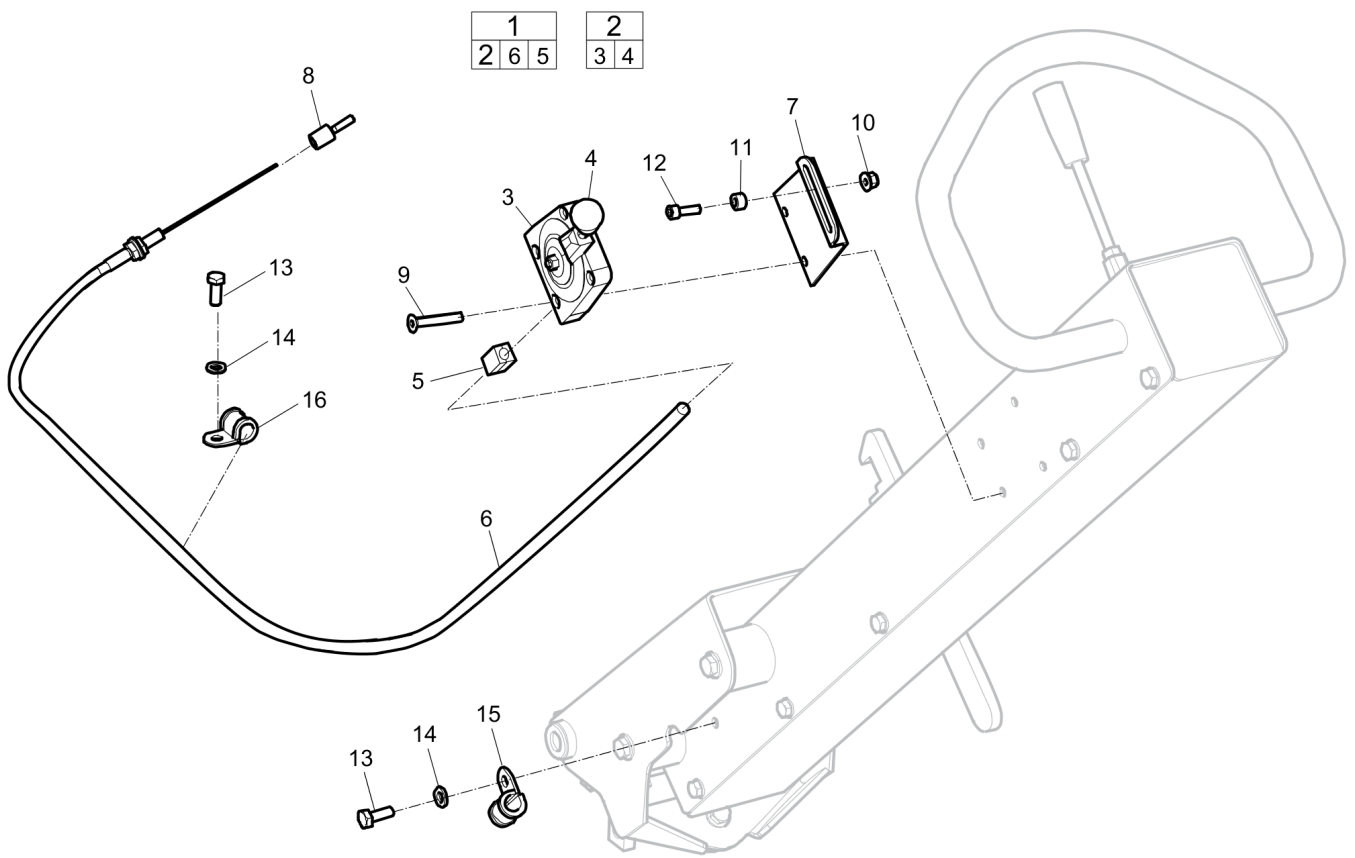

Spare parts list Throttle control, Hatz, Non EPA version

Refer to Parts Online for the most up to date information. The printed information might be outdated.

Wed Jan 13 06:14:36 MST 2016

Item	Part No.	Name	Qty	L
1	4700379300	Throttle control, cpl	1	
2	4700455019	Throttle handle	1	
3	---	Throttle part	1	
4	4700945655	Knob	1	
5	4700238443	Square nipple	1	
6	4700379299	Throttle cable	1	
7	4700284365	Bracket	1	
8	4700284107	Nipple	1	
9	-	Screw, M5 x 30 mm A2-70	4	
10	-	Nut, M6 x 1 mm A2K	1	
11	4700394417	Spacer	1	
12	-	Screw, M6 x 20 mm 8.8 A2K	1	
13	-	Screw, M6 x 16 mm 8.8 A2K	2	
14	-	Washer, 6.4 x 12 x 1.5 mm, 0.25 x 0.47 x 0.06 in. 300 HV	2	
15	4700791341	Pipe clamp	1	
16	4700921031	Clamp	1