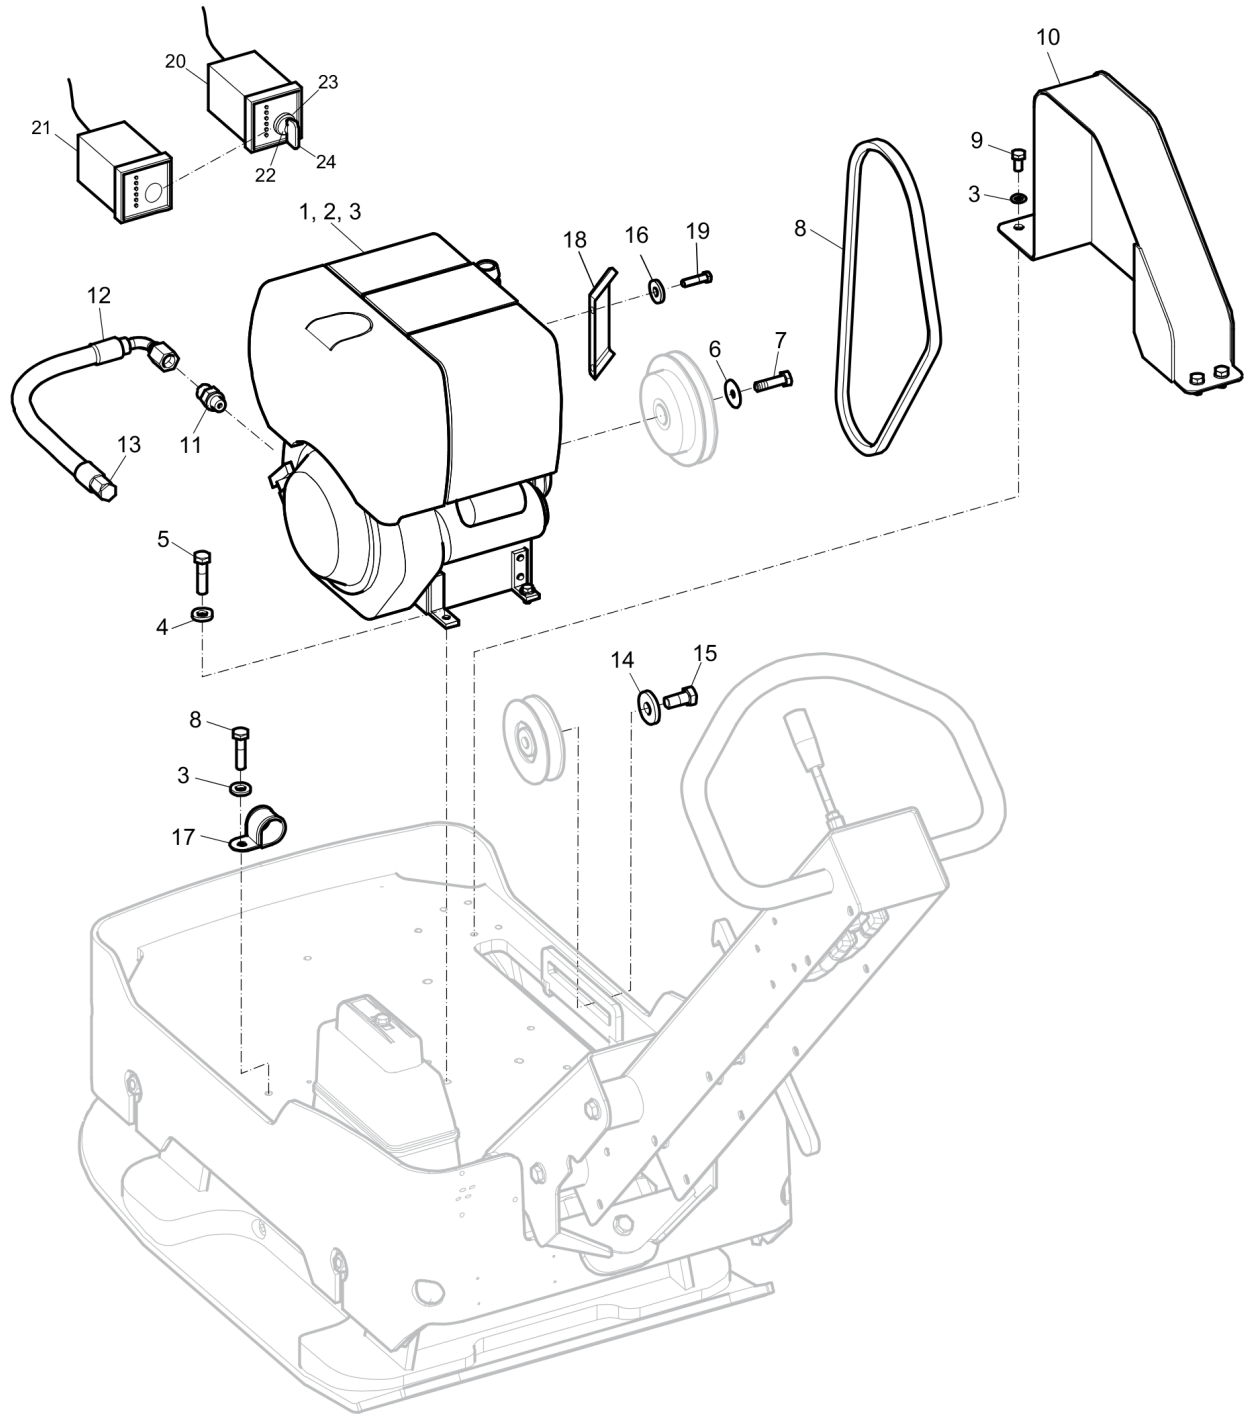

Spare parts list Engine installation, Hatz

Refer to Parts Online for the most up to date information. The printed information might be outdated.

Wed Jan 13 06:13:48 MST 2016

Item	Part No.	Name	Qty	L
1	4700377894	Diesel engine, manual	1	
2	4700377893	Diesel engine, electric	1	
3	3382012249	Diesel engine, Hatz 1B30 electric start, EPA-version		A
4	-	Washer, 8.4 x 16 x 1.5 mm, 0.33 x 0.63 x 0.06 in. 300 HV	9	
5	-	Screw, M8 x 20 mm 8.8 A2K	4	
6	-	Washer, 8.4 x 26 x 4 mm, 0.33 x 1.02 x 0.16 in. 300 HV	1	
7	-	Screw, M8 x 25 mm 8.8 A2K	1	
8	4700281258	V-belt	1	
9	-	Screw, M8 x 16 mm 8.8 A2K	5	
10	3382010167	V-belt cover	1	
11	4700903925	Connector	1	
12	4700482539	Hydraulic hose	1	
13	4700232095	Plug	1	
14	-	Washer, 13 x 30 x 4 mm, 0.51 x 1.18 x 0.16 in. 300 HV	1	
15	-	Screw	1	
16	4700904228	Washer 6.4x12x1.5 mm 300 HV	2	
17	4700921044	Clamp	1	
18	4700390560	Deflector	1	
19	4700508002	Cylinder screw	2	
20	4700378071	Control box	1	B
21	4700378072	Control box	1	C
22	4700379028	Dirt shield	1	
23	4700938146	Ignition switch	1	
24	4700938086	Ignition key	1	

Comments for Page: Engine installation, Hatz

(L)OCAL REMARKS

A | For US and Canada market

B | Standard

C | Option