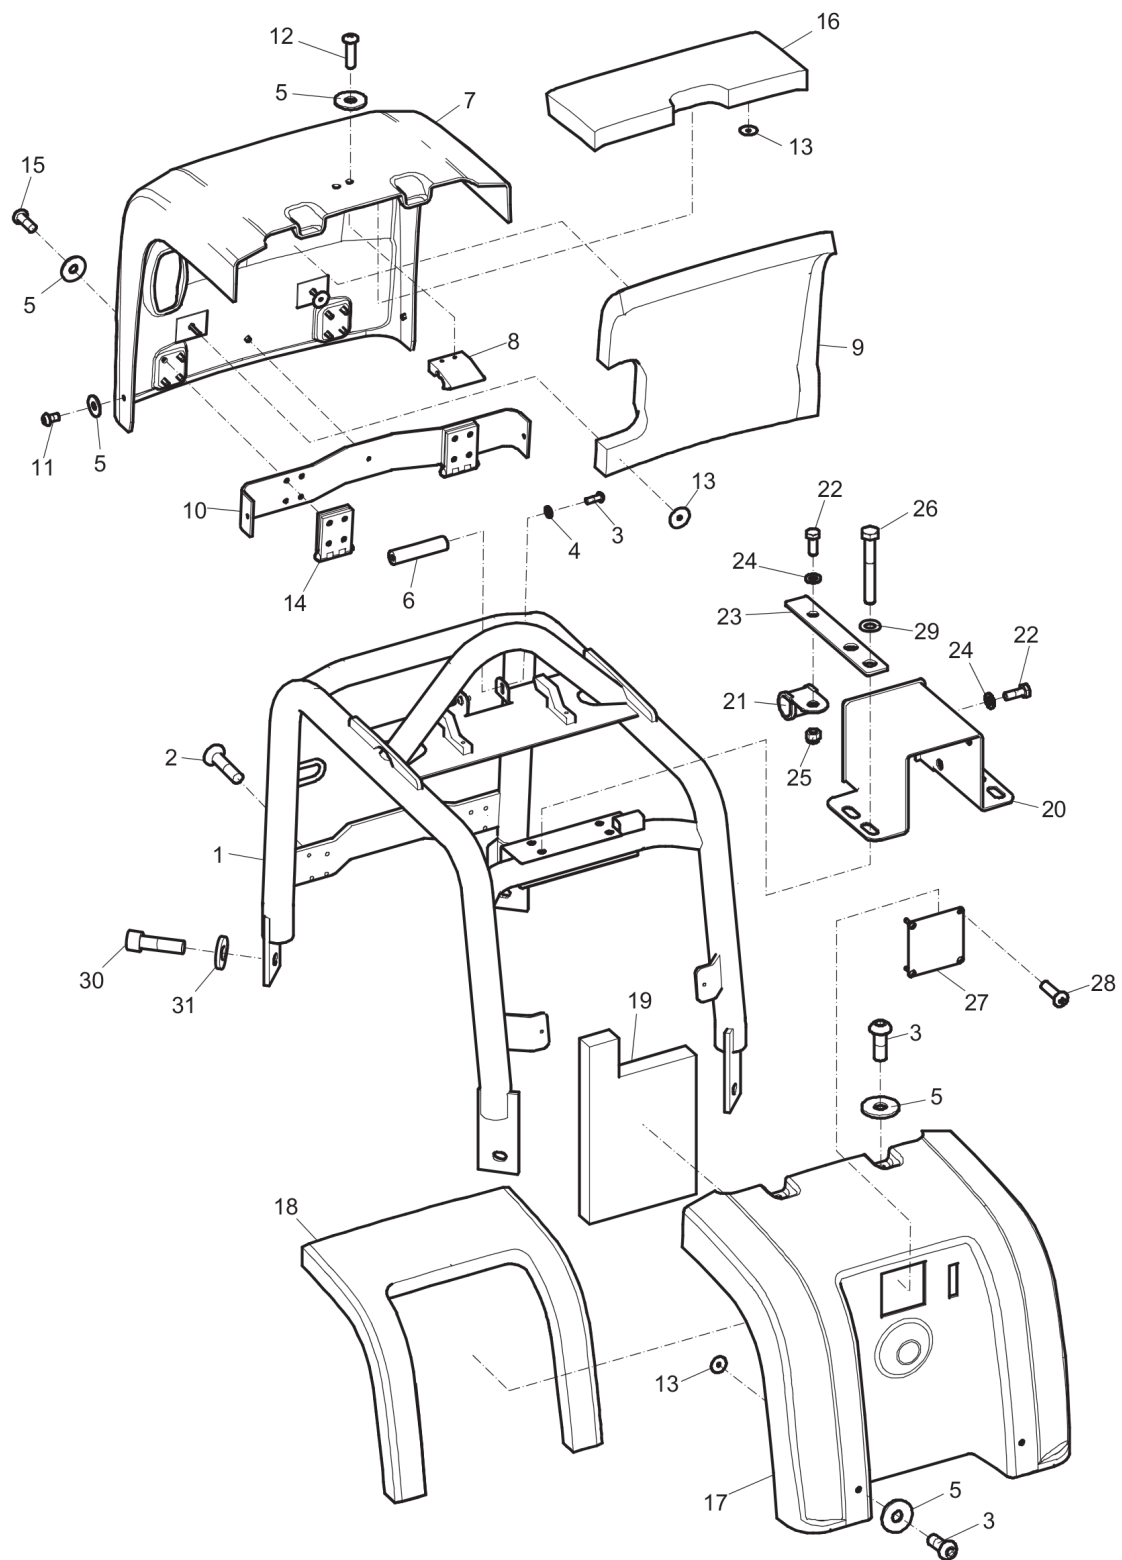

Spare parts list Frame and hoods, Hatz

Refer to Parts Online for the most up to date information. The printed information might be outdated.

Wed Jan 13 06:13:30 MST 2016

Item	Part No.	Name	Qty	L
1	3382010168	Protective frame	1	
2	-	Screw, M6 x 16 mm A2-70	1	
3	-	Screw, M6 x 16 mm A2-70	4	
4	-	Washer, 6.4 x 12 x 1.5 mm, 0.25 x 0.47 x 0.06 in. 300 HV	1	
5	-	Washer, 6 x 18 x 2 mm, 0.24 x 0.71 x 0.08 in. 300 HV	5	
6	4700379433	Bar	1	
7	3382010172	Front hood	1	
8	4700378927	Clip	1	
9	4700379045	Insulation	1	
10	4700379402	Holder	1	
11	-	Screw, M6 x 10 mm A2-70	3	
12	-	Screw, K50 x 18 mm	2	
13	4700791234	Insulation washer, 25 mm Type S3	14	
14	4700381882	Hinge	2	
15	-	Screw, M6 x 16 mm A2-70	8	
16	4700390485	Insulation	1	
17	3382010173	Hood	1	
18	4700379046	Insulation	1	
19	4700379047	Insulation	1	
20	4700378756	Holder	1	
21	4700921031	Clamp	2	
22	-	Screw, M6 x 16 mm 8.8 A2K	6	
23	4700390487	Bracket	1	
24	-	Washer, 6.4 x 12 x 1.5 mm, 0.25 x 0.47 x 0.06 in. 300 HV	4	
25	-	Lock nut, M6 ISO7040	2	
26	-	Screw, M8 x 60 mm 8.8 A2K	4	
27	3382010156	Cover	1	
28	-	Screw, K50 x 18 mm	4	
29	-	Washer, 8.4 x 16 x 1.5 mm, 0.33 x 0.63 x 0.06 in. 300 HV	4	
30	-	Screw, M12 x 40 mm 8.8 A3K	4	
31	-	Washer, 13 x 30 x 4 mm, 0.51 x 1.18 x 0.16 in. 300 HV	4