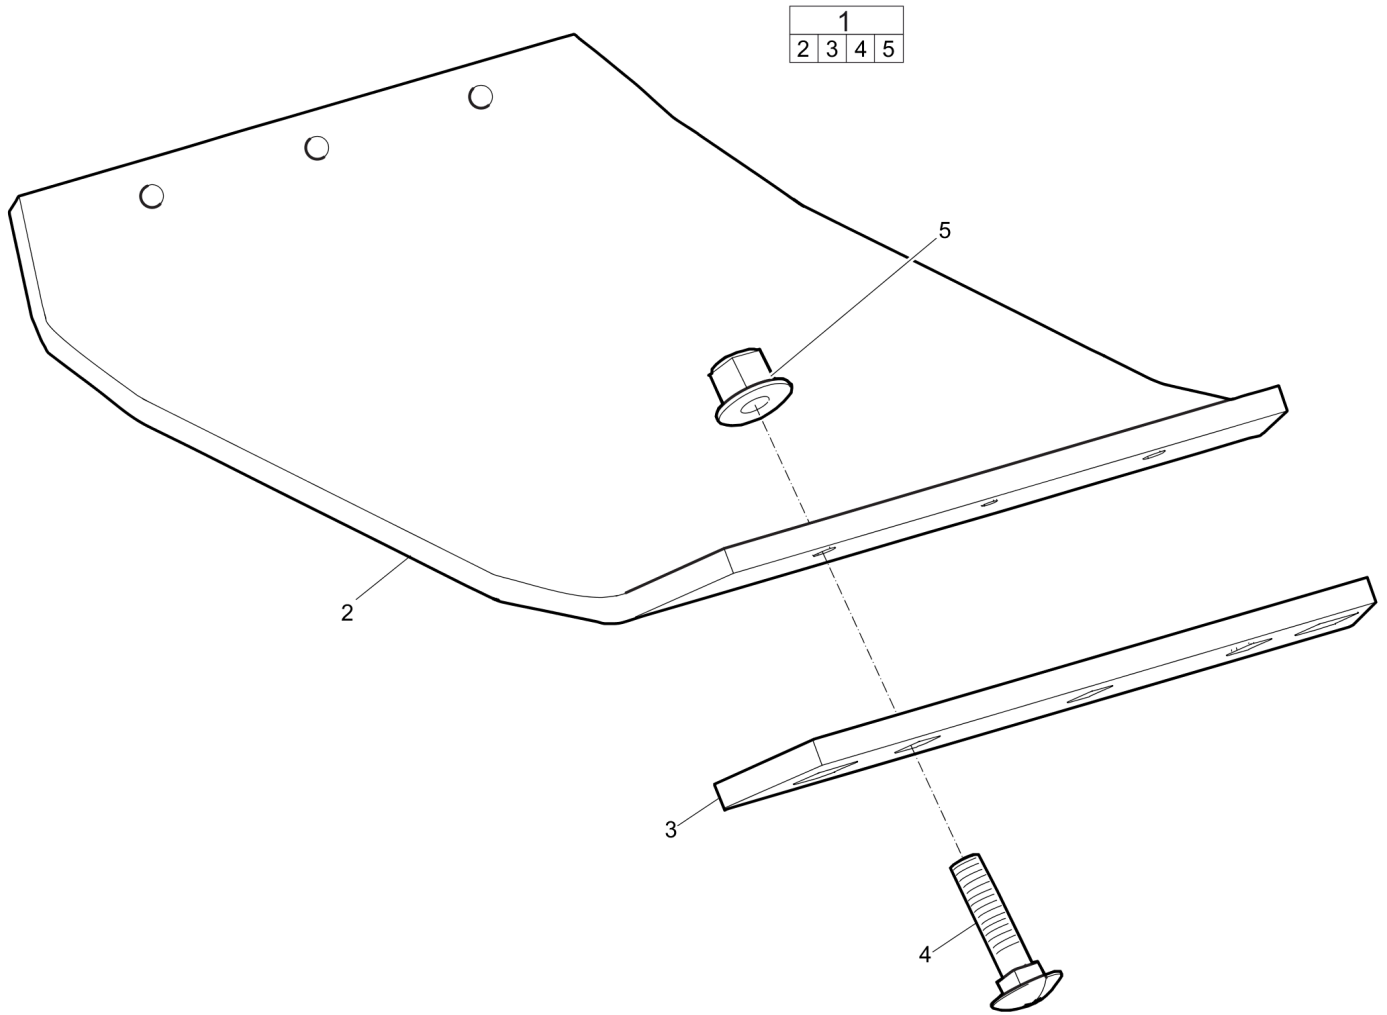

Spare parts list Block paving plate 600 mm (23.6 in.)

Refer to Parts Online for the most up to date information. The printed information might be outdated.

Wed Jan 13 06:13:37 MST 2016

Item	Part No.	Name	Qty	L
1	4700394461	Block paving plate kit	1	
2	4700391212	Polyurethane plate	1	A
3	4700381954	Bracket	2	
4	4700904341	Coach bolt	4	
5	--	Nut, M10 x 1.5 mm A3K	4	

Comments for Page: Block paving plate 600 mm (23.6 in.)

(L)OCAL REMARKS

A | Polyurethane