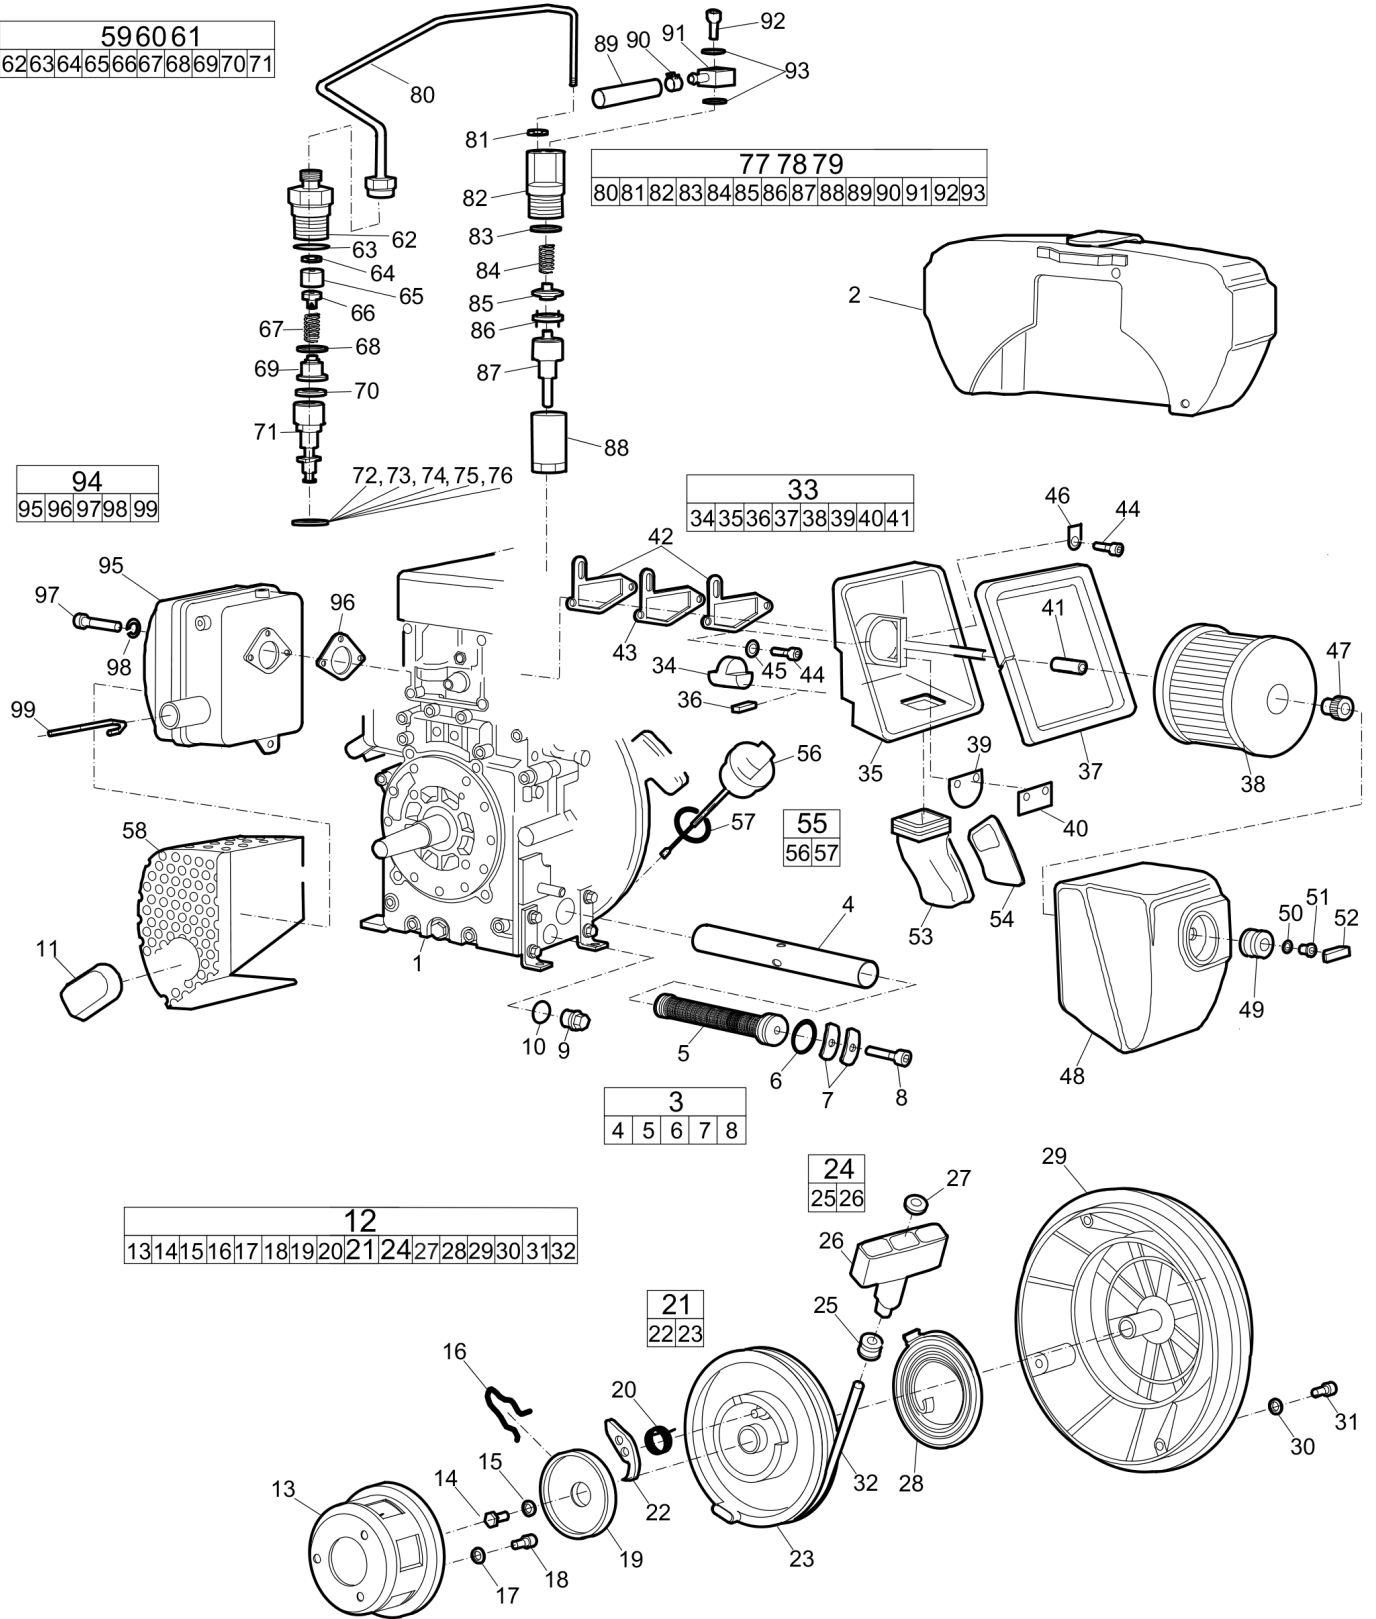

Spare parts list Engine, Hatz 1B30 manual start

Refer to Parts Online for the most up to date information. The printed information might be outdated.

Wed Jan 13 06:14:04 MST 2016

Item	Part No.	Name	Qty	L
1	4700377894	Diesel engine, manual	1	A
2	-	Fuel tank	1	B
3	4700937001	Oil strainer, cpl	1	
4	--	Tube	1	
5	--	Oil strainer	1	
6	3382100143	O-ring	1	
7	3382100144	Washer	2	
8	--	Screw, M6 x 16 mm	1	
9	4700937002	Plug	1	
10	4700748479	Washer	1	
11	4700937004	Exhaust pipe	1	
12	4700936982	Recoil starter, cpl	1	
13	4700936999	Starter pulley	1	
14	--	Screw, M6 x 18 mm	1	
15	--	Washer, M6	1	
16	4700936991	Spring	1	
17	--	Spring washer	1	
18	--	Screw	1	
19	4700936992	Friction plate	1	
20	4700936996	O-ring	1	
21	4700936990	Reel	1	
22	4700936995	Ratchet	1	
23	---	Start pulley	1	
24	4700936983	Handle, complete	1	
25	3382100145	Sleeve	1	
26	---	Handle	1	
27	3382100146	Washer, 5.3 mm, 0.21 in.	1	
28	4700936985	Spiral spring	1	
29	4700936986	Housing	1	
30	--	Washer, M6	4	
30	--	Washer, M6	4	
31	--	Screw, M6	4	
32	4700936989	Rope	1	
33	3382100207	Air filter housing	1	
34	4700937024	Vent nipple	1	
35	--	Housing	1	
36	3382100147	Sealing strip	1	

Refer to Parts Online for the most up to date information. The printed information might be outdated.

Wed Jan 13 06:14:04 MST 2016