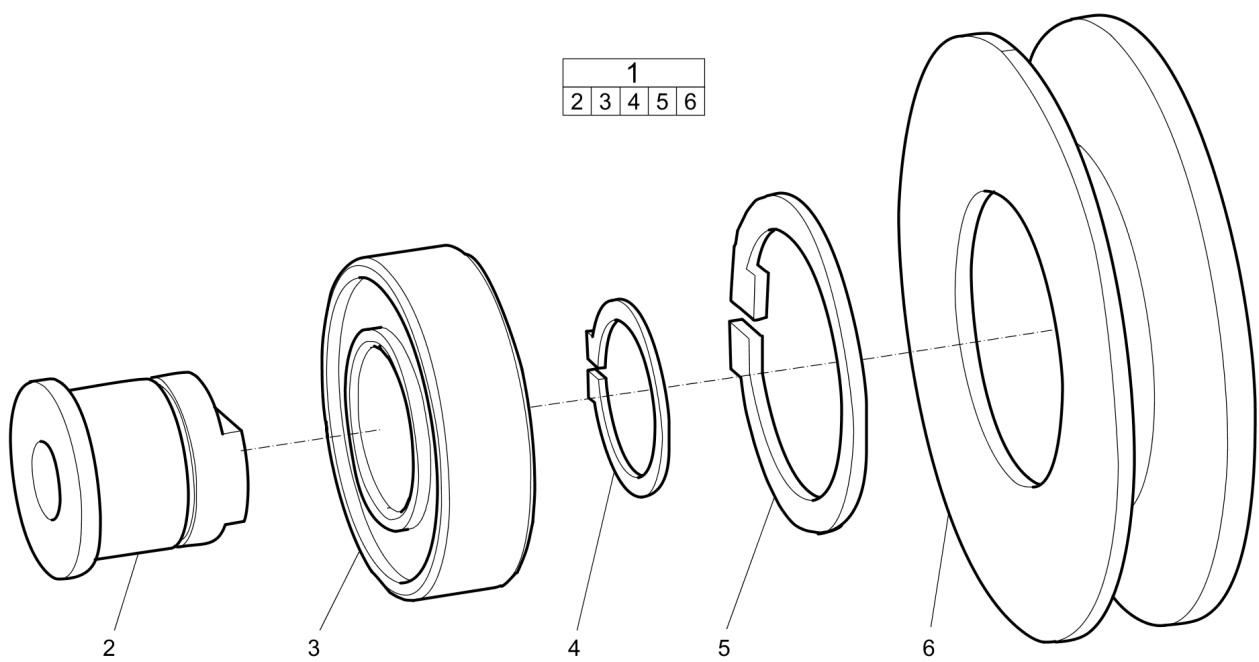

Spare parts list Belt tightener

Item	Part No.	Name	Qty	L
1	4700280835	Idler, cpl	1	
2	4700280837	Shaft	1	
3	4700111114	Ball bearing	1	
4	4700160009	O-ring, 26.2 x 3.0 mm, 1.03 x 0.12 in.	1	
5	4700151017	Snap ring	1	
6	4700280836	V-belt pulley	1