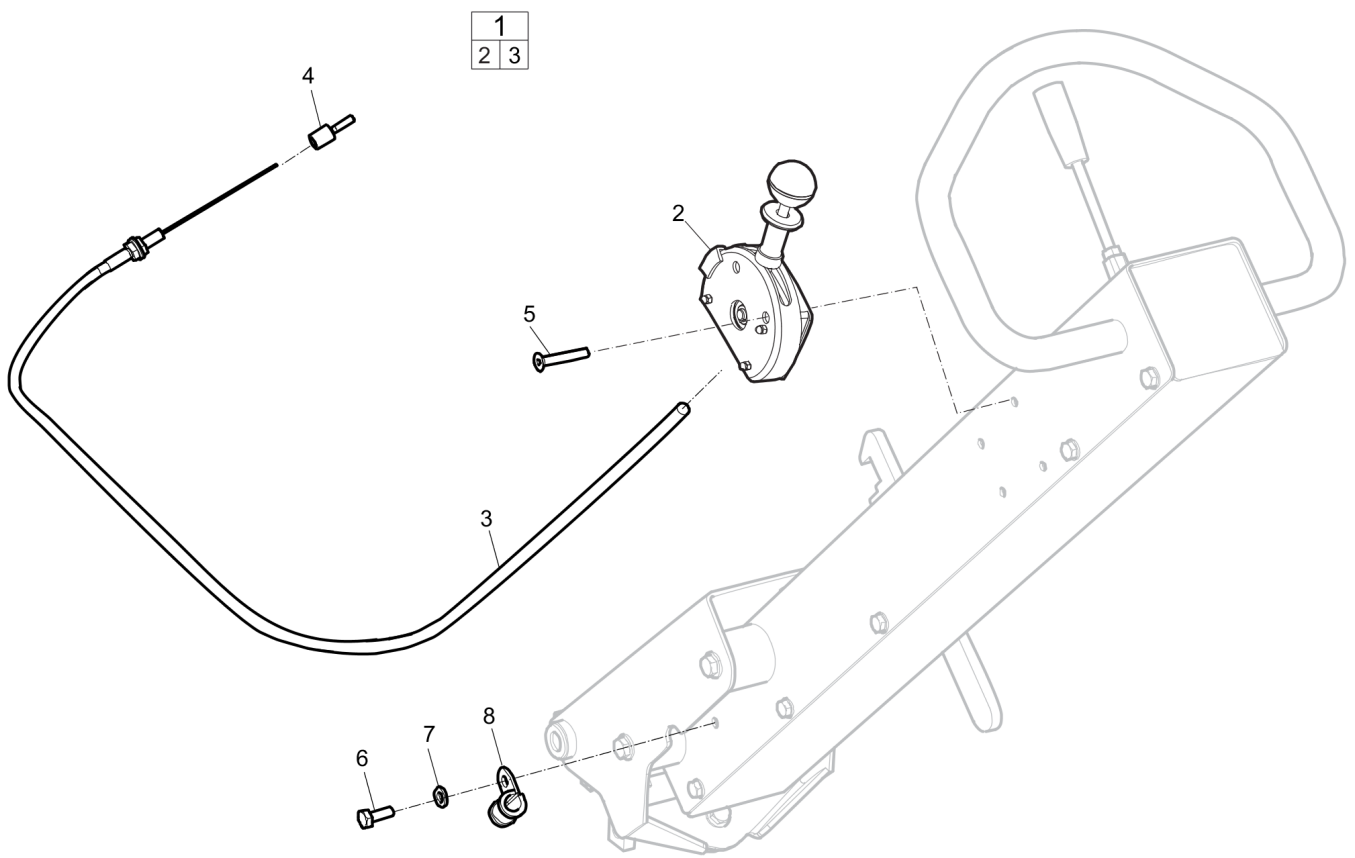

Spare parts list Throttle control, Hatz, Non EPA version

Refer to Parts Online for the most up to date information. The printed information might be outdated.

Wed Jan 13 06:14:36 MST 2016

Item	Part No.	Name	Qty	L
1	4700379300	Throttle control, cpl	1	
2	4700455019	Throttle handle	1	
3	---	Throttle part	1	
4	4700945655	Knob	1	
5	4700238443	Square nipple	1	
6	4700379299	Throttle cable	1	
7	4700284365	Bracket	1	
8	4700284107	Nipple	1	
9	-	Screw, M5 x 30 mm A2-70	4	
10	-	Nut, M6 x 1 mm A2K	1	
11	4700394417	Spacer	1	
12	-	Screw, M6 x 20 mm 8.8 A2K	1	
13	-	Screw, M6 x 16 mm 8.8 A2K	2	
14	-	Washer, 6.4 x 12 x 1.5 mm, 0.25 x 0.47 x 0.06 in. 300 HV	2	
15	4700791341	Pipe clamp	1	
16	4700921031	Clamp	1	

Spare parts list Throttle control, Hatz, EPA version

Refer to Parts Online for the most up to date information. The printed information might be outdated.

Wed Jan 13 06:14:37 MST 2016

Item	Part No.	Name	Qty	L
1	3382012116	Throttle control, complete	1	A
2	-	Handle	1	
3	3382100298	Throttle cable	1	
4	4700284107	Nipple	1	
5	-	Screw	4	
6	-	Screw	1	
7	-	Washer M8 ISO 7089, 13/25,4x3,4	1	
8	4700791341	Pipe clamp	1	