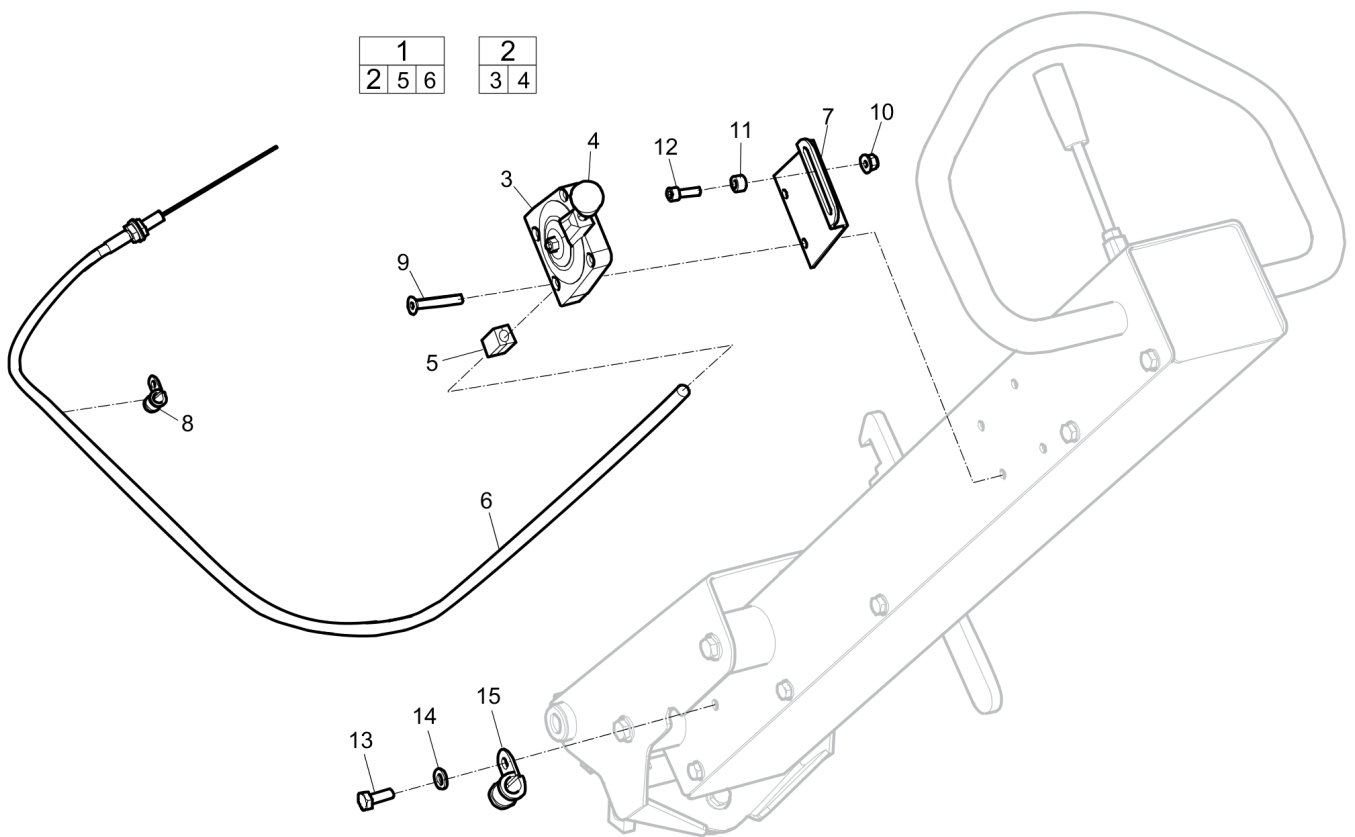

Spare parts list Throttle control, Honda

Refer to Parts Online for the most up to date information. The printed information might be outdated.

Wed Jan 13 06:14:35 MST 2016

Item	Part No.	Name	Qty	L
1	4700286452	Throttle control, cpl	1	
2	4700455019	Throttle handle	1	
3	---	Throttle	1	
4	4700945655	Knob	1	
5	4700238443	Square nipple	1	
6	4700286445	Throttle cable	1	
7	4700284365	Bracket	1	
8	-	Throttle	1	
9	-	Screw, M5 x 30 mm A2-70	4	
10	-	Nut, M6 x 1 mm A2K	1	
11	4700394417	Spacer	1	
12	-	Screw, M6 x 20 mm 8.8 A2K	1	
13	-	Screw, M6 x 16 mm 8.8 A2K	1	
14	4700904228	Washer 6.4x12x1.5 mm 300 HV	1	
15	4700791341	Pipe clamp	1