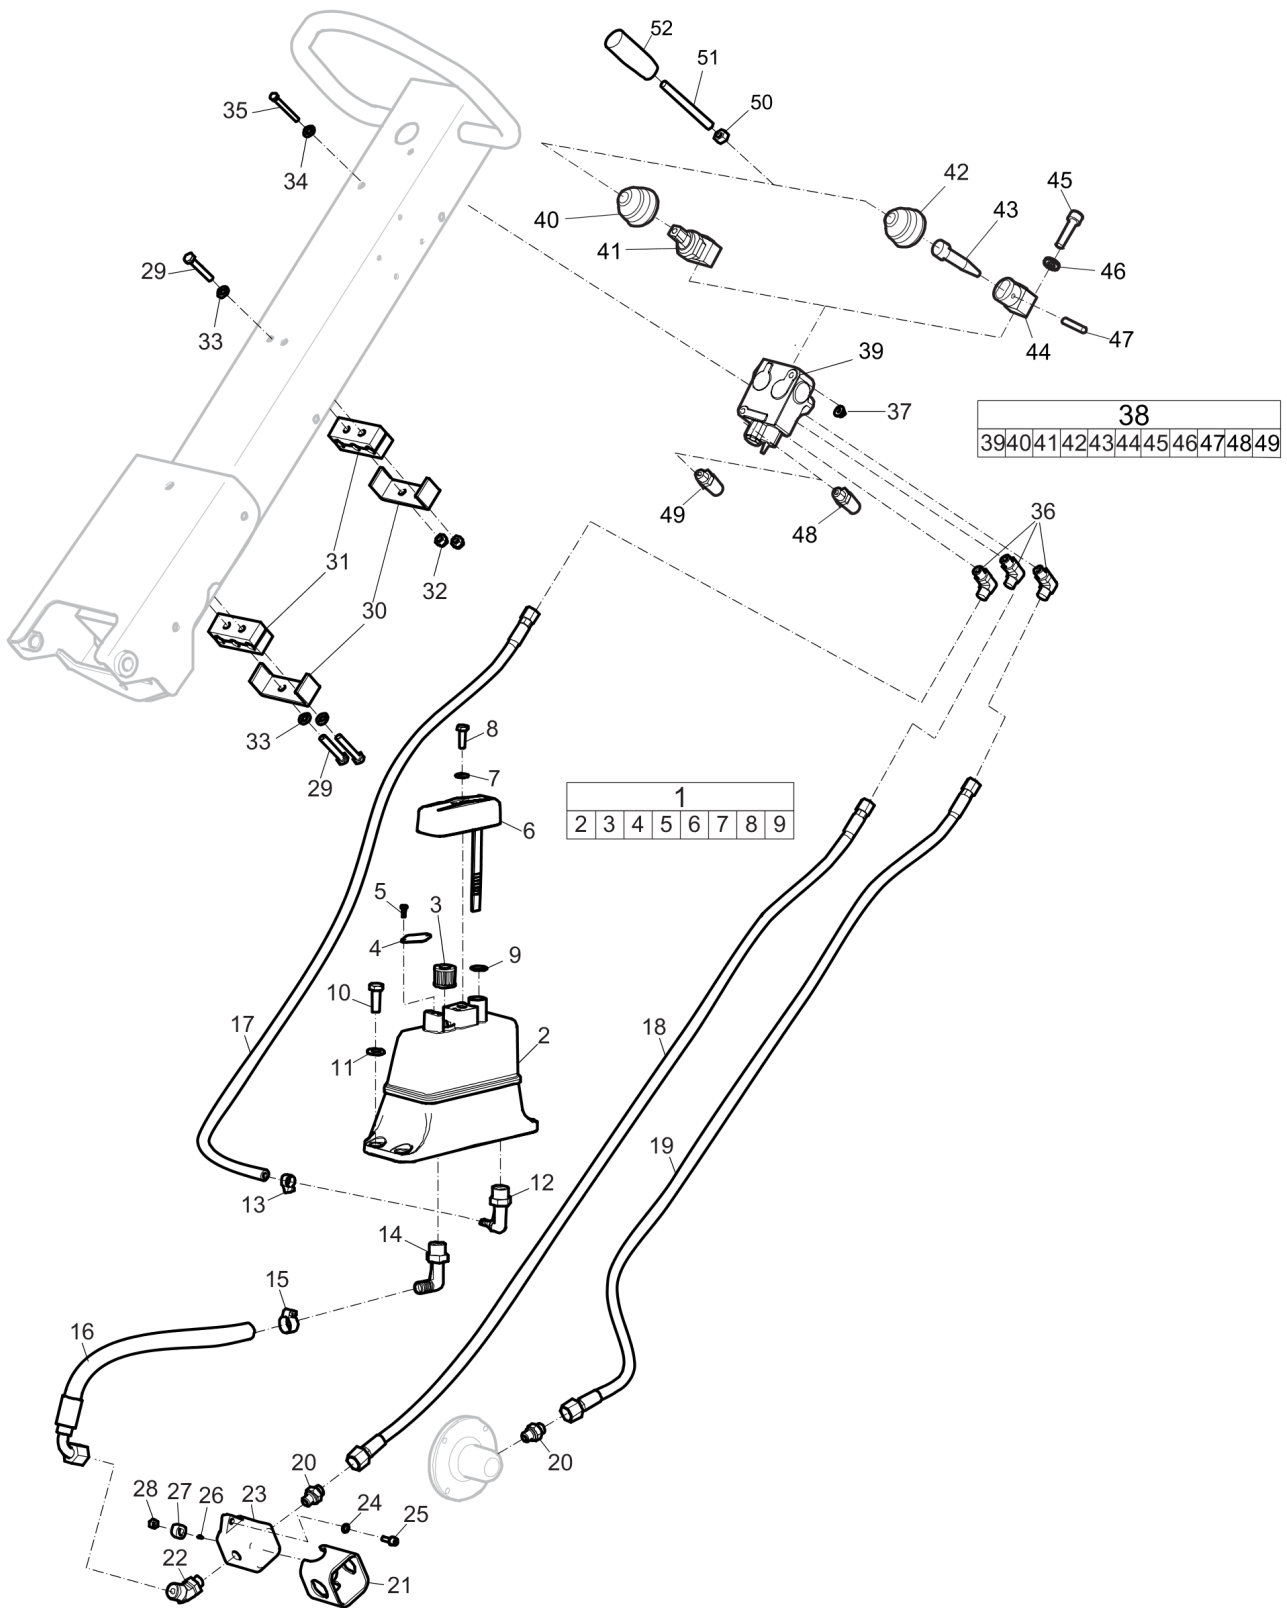

Spare parts list Hydraulic system

Refer to Parts Online for the most up to date information. The printed information might be outdated.

Wed Jan 13 06:14:17 MST 2016

Item	Part No.	Name	Qty	L
1	4700376676	Hydraulic oil tank, cpl	1	
2	--	Tank	1	
3	4700381566	Air filter	1	
4	4700381563	Holder	1	
5	--	Screw, K50 x 12 mm Type KX-PT	2	
6	4700381385	Cover with oil dipstick	1	
7	4700904229	Steel plain washer 8.4X16X1.5	1	
8	4700500021	Hex. screw	1	
9	4700160110	O-ring	1	
10	-	Screw, M10 x 30 mm 8.8 A3K	4	
11	-	Washer, 10.5 x 22 x 2 mm, 0.41 x 0.87 x 0.08 in. 300 HV	4	
12	4700376674	Adapter	1	
13	4700313108	Hose clamp	1	
14	4700376675	Adapter	1	
15	4700313003	Hose clamp	1	
16	4700379235	Hydraulic hose	1	
17	4700379659	Hydraulic hose	1	A
18	4700483899	Hydraulic hose	1	B
19	4700483900	Hydraulic hose	1	C
20	4700791537	Straight connector	2	
21	4700280540	Cover	1	
22	4700792253	Elbow	1	
23	4700383562	Hydraulic pump	1	
24	-	Washer, 6.4 x 12 x 1.5 mm, 0.25 x 0.47 x 0.06 in. 300 HV	1	
25	-	Screw, M6 x 20 mm 8.8 A2K	2	
26	-	Key	1	D
27	4700928894	Sleeve	1	
28	-	Nut	1	E
29	4700500025	Screw, M8 x 50 mm 8.8 A2K	4	
30	3382010182	Bracket	2	
31	4700280534	Rubber block	2	
32	4700586003	Nut, M8	2	
33	4700904229	Steel plain washer 8.4X16X1.5	4	
34	-	Washer, 6.4 x 12 x 1.5 mm, 0.25 x 0.47 x 0.06 in. 300 HV	2	
35	-	Screw, M6 x 55 mm 8.8 A2K	2	
36	4700791397	Elbow 90, O-ring	3	F
37	-	Nut, M6 x 1 mm A2K	1	

Refer to Parts Online for the most up to date information. The printed information might be outdated.

Wed Jan 13 06:14:17 MST 2016