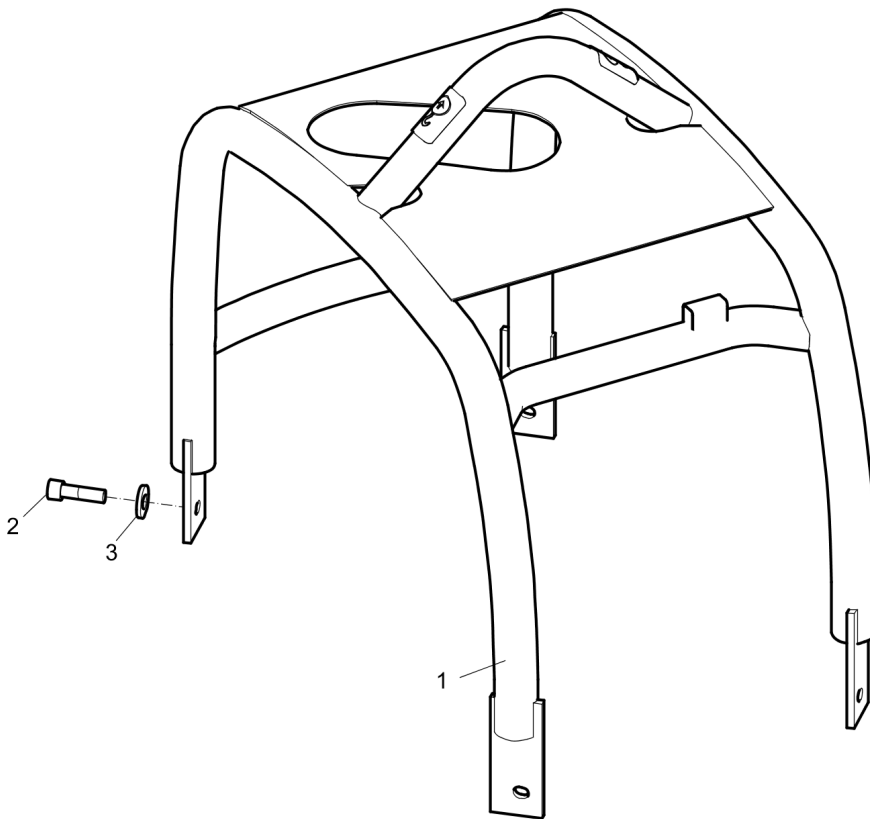

Block paving plate kit 600 mm (23.6 in.) 93.

Transport device kit 95.

Spare parts list Frame, Honda

Item	Part No.	Name	Qty	L
1	3382010159	Protective frame	1	
2	4700508063	Screw, M12x40 mm 8.8	4	
3	4700904213	Steel plain washer M12 13X30X4	4	