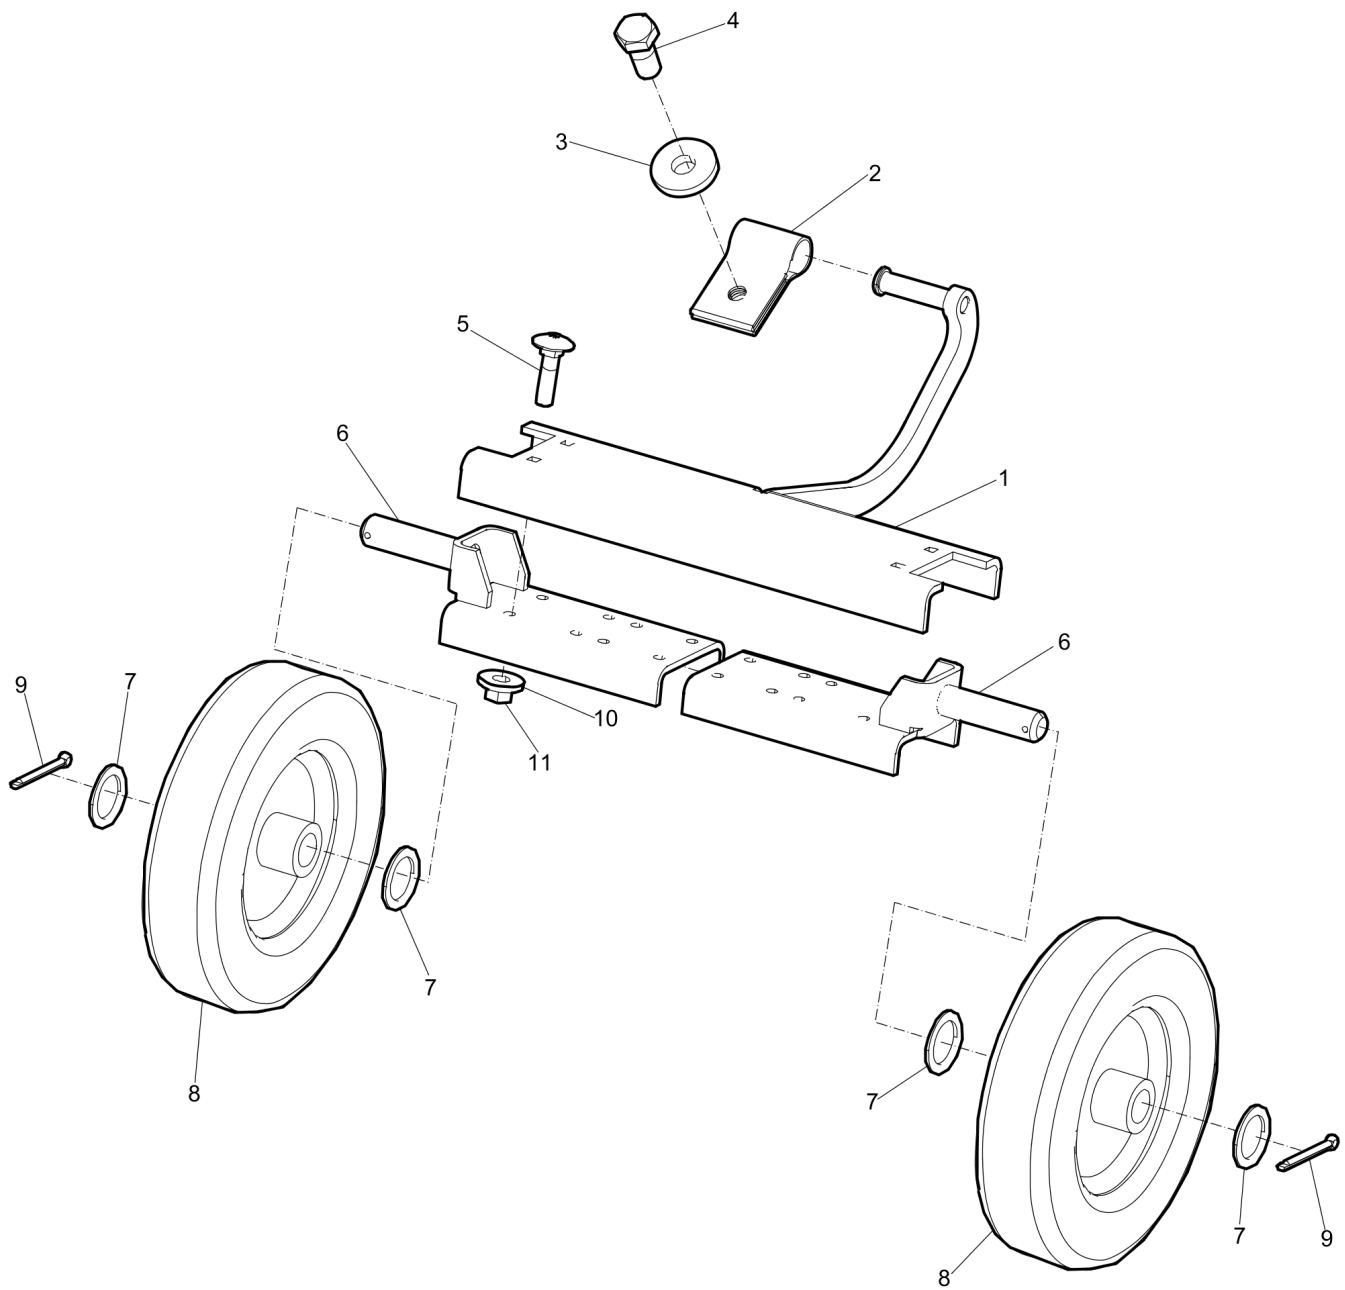

Spare parts list Transport device

Refer to Parts Online for the most up to date information. The printed information might be outdated.

Wed Jan 13 06:13:39 MST 2016

Item	Part No.	Name	Qty	L
1	4700394933	Transport device	1	
2	4700280417	Strap	1	
3	-	Washer, 13 x 36 x 6 mm, 0.51 x 1.42 x 0.24 in. 300 HV	1	
4	-	Screw, M12 x 25 mm 8.8 A3K	1	
5	-	Screw, M8 x 30 mm 8.8	4	
6	4700394985	Wheel bracket	2	
7	4700271032	Washer	4	
8	4700383598	Wheel	2	
9	4700630015	Split pin	2	
10	-	Washer, 8.4 x 22 x 3 mm, 0.33 x 0.87 x 0.12 in. 300 HV	4	
11		Nut, M8 A2K	4