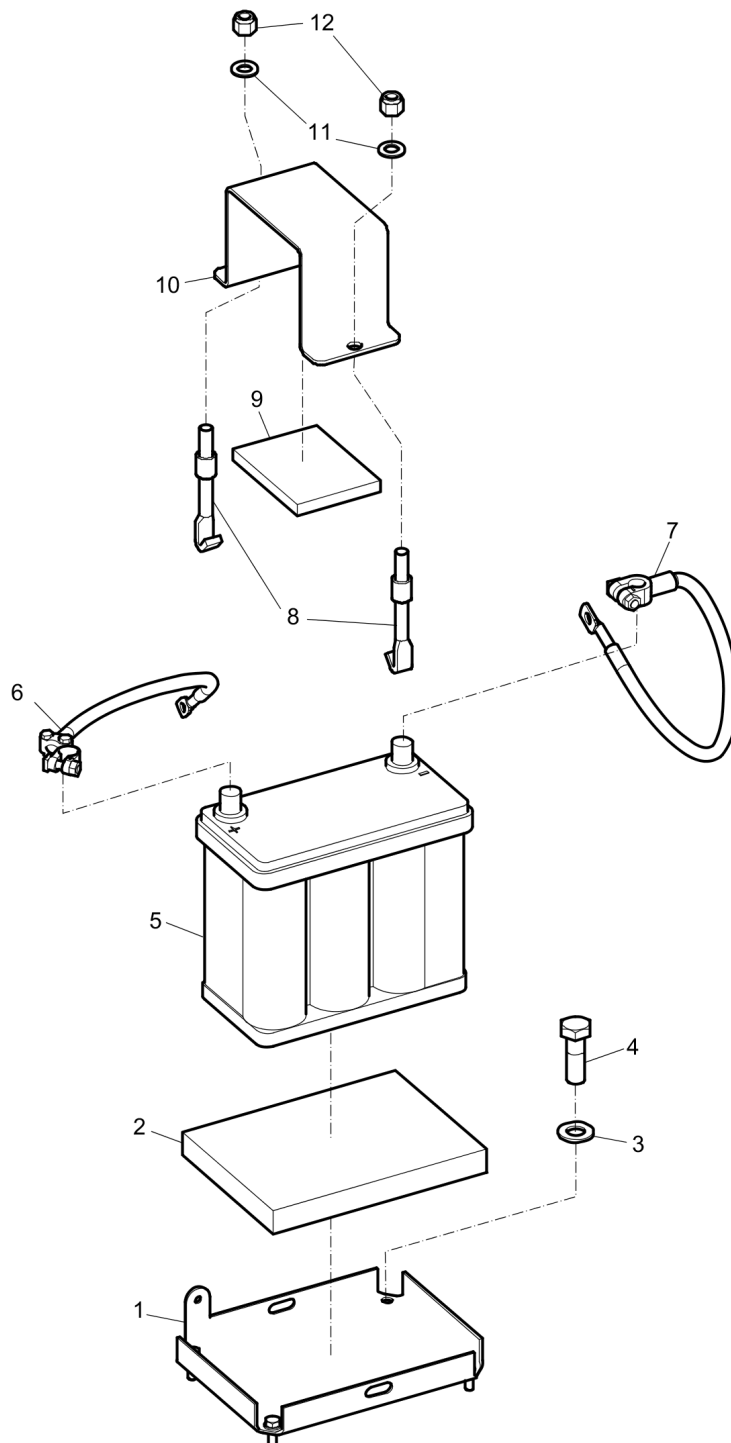

Spare parts list Battery installation

Refer to Parts Online for the most up to date information. The printed information might be outdated.

Wed Jan 13 06:14:24 MST 2016

Item	Part No.	Name	Qty	L
1	4700379243	Plate	1	
2	4700379061	Insulation	1	
3	-	Washer, 8.4 x16 x1.5 mm, 0.33 x 0.63 x 0.06 in. 300 HV	4	
4	-	Screw, M8 x 25 mm 8.8 A2K	4	
5	4700378719	Battery	1	
6	4700792234	Battery cable +	1	A
7	4700791752	Battery cable -	1	B
8	4700393849	Battery screw	2	
9	4700379062	Insulation	1	
10	4700393848	Holder	1	
11	-	Washer, 13 x 24 x 2 mm, 0.51 x 0.98 x 0.08 in. 300 HV	2	
12	-	Screw, M12X20H 8.8 A3K	2	

Comments for Page: Battery installation

(L)OCAL REMARKS

A | Connected to positive terminal of battery

B | Connected to negative terminal of battery