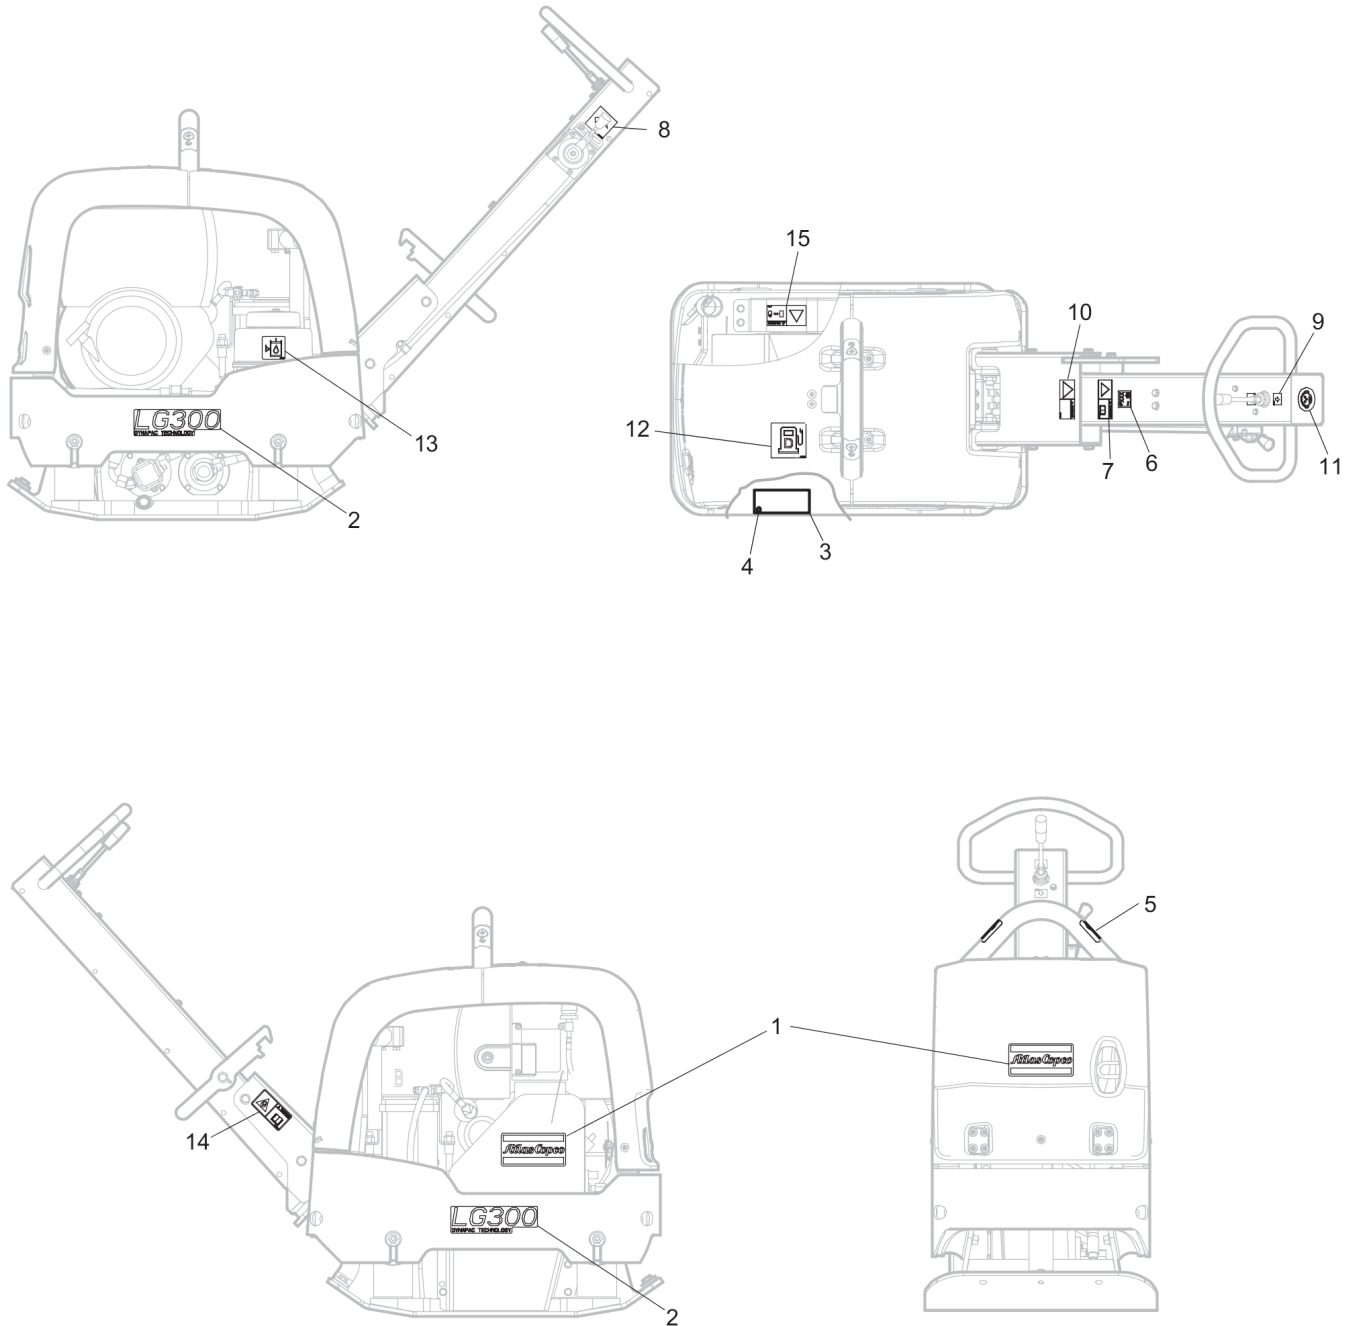

Spare parts list Labels, Hatz

Item	Part No.	Name	Qty	L
1	3382010078	Product label, "Atlas Copco"	2	
2	3382010174	Product label, "LG 300"	2	
3	-	Data plate	1	
4	-	Drive screw	4	
5	4700357587	Label lifting point	2	
6	4700791296	Sound power label	1	
7	4700904680	Safety label, read instruction manual	1	
8	4700284285	Label, engine speed	1	
9	4700284278	Label, direction	2	
10	4700904785	Safety label, risk of crushing	1	
11	4700281898	Label, use ear protectors	1	
12	4700991658	Decal "FUEL"	1	
13	4700272373	Label, hydraulic oil level	1	
14	4700791366	Safety label, lock handle	1	
15	4700903832	Safety decal	1