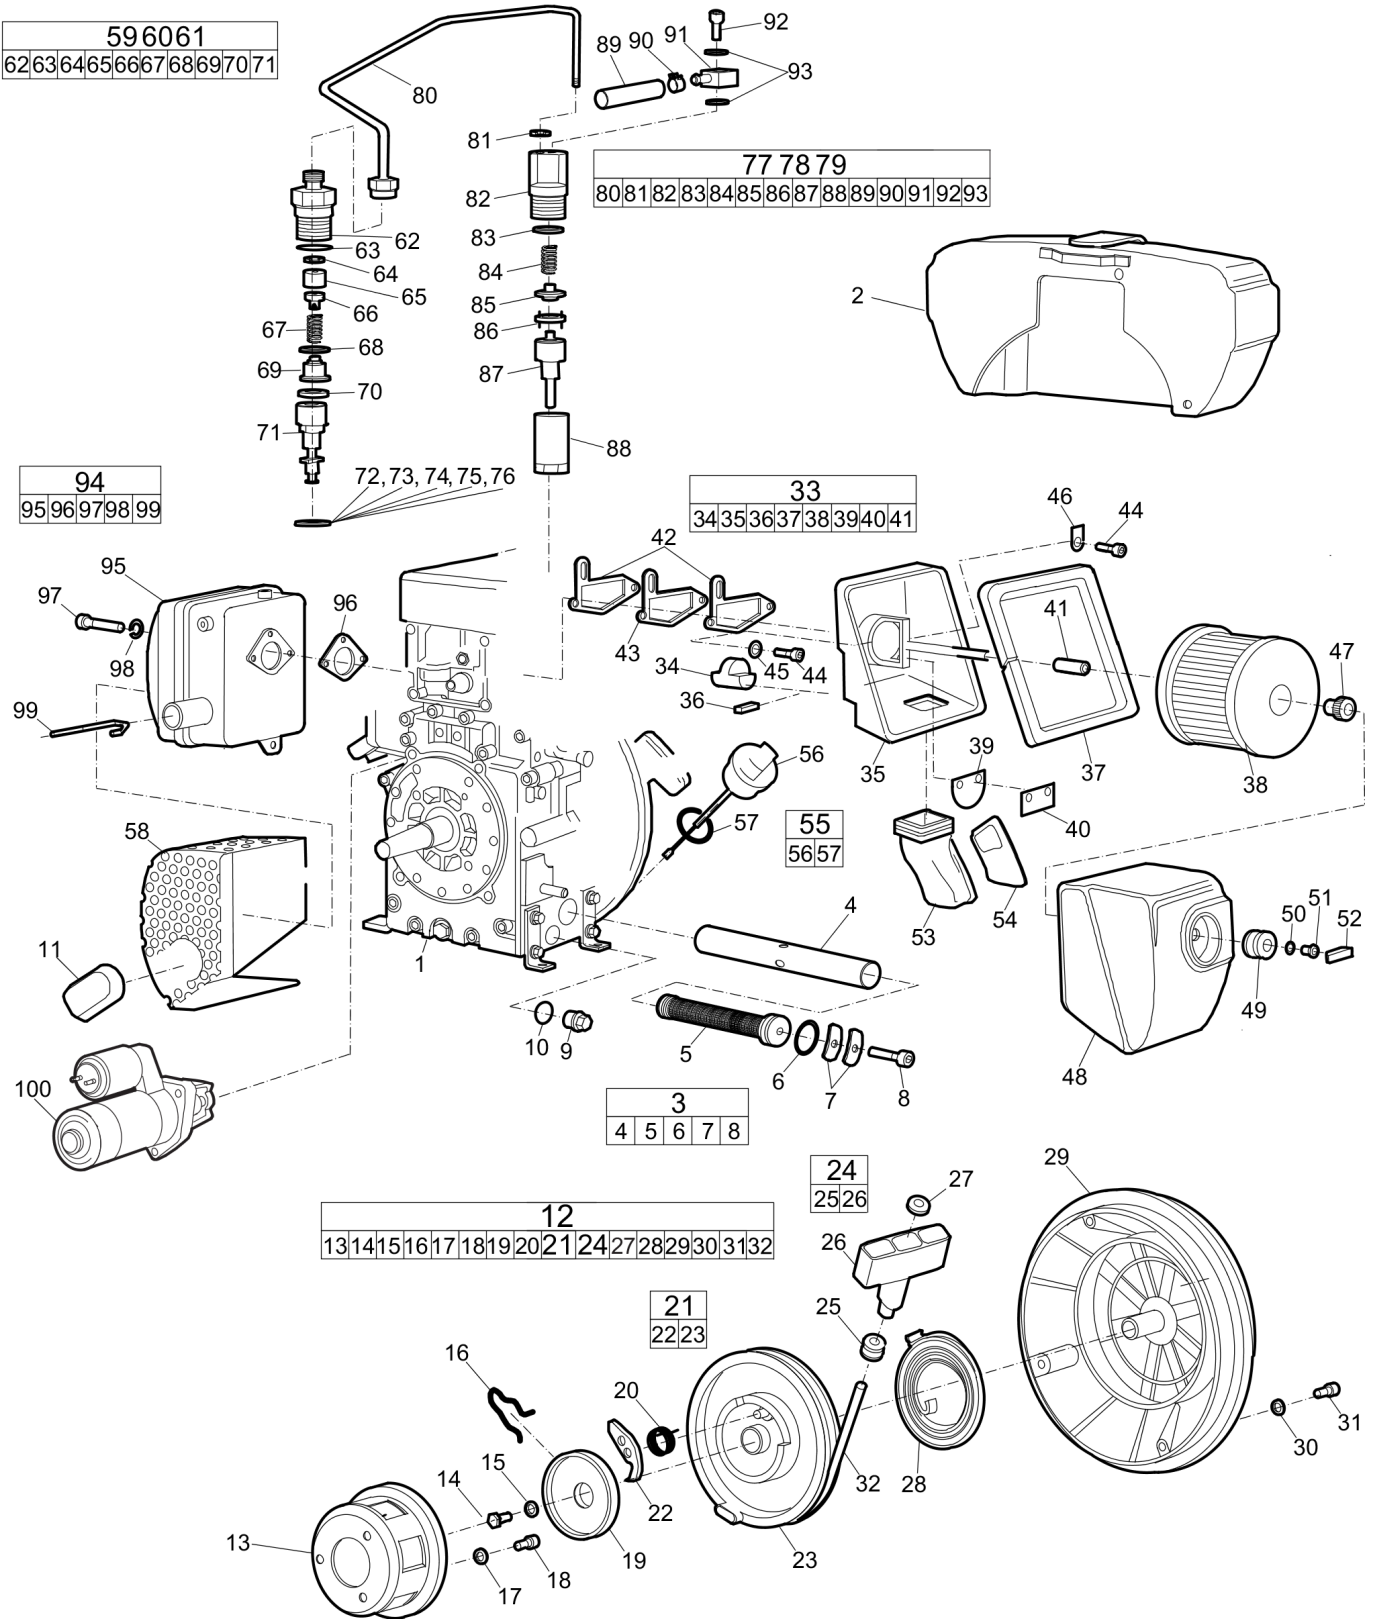

Spare parts list Engine, Hatz 1B30 electric start, EPA version

Refer to Parts Online for the most up to date information. The printed information might be outdated.

Wed Jan 13 06:13:59 MST 2016

Item	Part No.	Name	Qty	L
1	3382012249	Diesel engine, Hatz 1B30 electric start, EPA-version	1	A
2	-	Fuel tank	1	B
3	4700937001	Oil strainer, cpl	1	
4	-	Tube	1	
5	-	Oil strainer	1	
6	3382100143	O-ring	1	
7	3382100144	Washer	2	
8	-	Screw, M6 x 10 mm	1	
9	4700937002	Plug	1	
10	4700748479	Washer	1	
11	4700937004	Exhaust pipe	1	
12	4700936982	Recoil starter, cpl	1	
13	4700936999	Starter pulley	1	
14	-	Screw, M6 x 18 mm	1	
15	-	Washer, M6	1	
16	4700936991	Spring	1	
17	-	Spring washer, M6	1	
18	-	Screw, M6 x 10 mm	1	
19	4700936992	Friction plate	1	
20	4700936996	O-ring	1	
21	4700936990	Reel	1	
22	4700936995	Ratchet	1	
23	-	Start pulley	1	
24	4700936983	Handle, complete	1	
25	-	Sleeve	1	
26	-	Handle	1	
27	3382100146	Washer, 5.3 mm, 0.21 in.	1	
28	4700936985	Spiral spring	1	
29	4700936986	Housing	1	
30	-	Washer, M6	4	
31	-	Screw, M6	4	
32	4700936989	Rope	1	
33	3382100207	Air filter housing	1	
34	4700937024	Vent nipple	1	
35	-	Housing	1	
36	3382100147	Sealing strip	1	
37	4700940829	Sealing strip	1	

Refer to Parts Online for the most up to date information. The printed information might be outdated.

Wed Jan 13 06:13:59 MST 2016