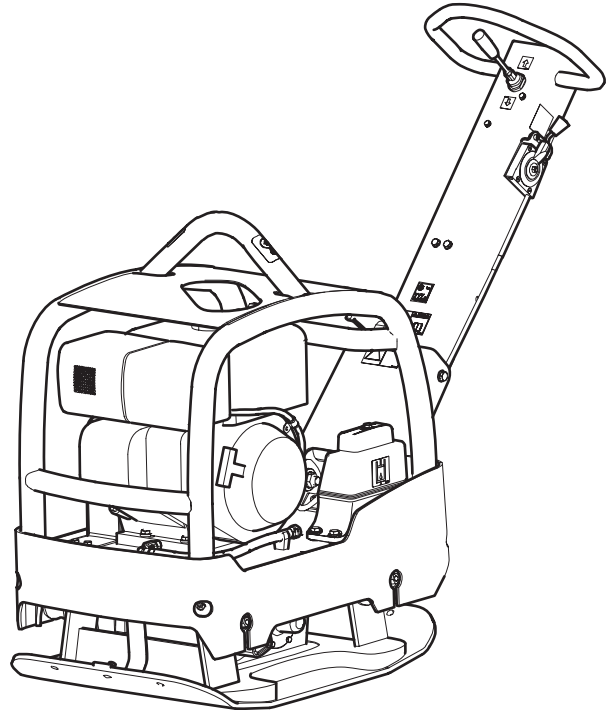

Spare parts list

Forward and reversible plate

	Valid from serial number
LG 300 Honda Manual start 500 mm	13003001
LG 300 Honda Manual start 500 mm Bio	13003001
LG 300 Honda Manual start 600 mm	13003001
LG 300 Honda Manual start 600 mm Bio	13003001
LG 300 Hatz Electric start 500 mm	13003001
LG 300 Hatz Electric start 500 mm Bio	13003001
LG 300 Hatz Electric start 600 mm	13003001
LG 300 Hatz Electric start 600 mm Bio	13003001
LG 300 Hatz Manual start 500 mm	13003001
LG 300 Hatz Manual start 500 mm Bio	13003001
LG 300 Hatz Manual start 600 mm	13003001
LG 300 Hatz Manual start 600 mm Bio	13003001
LG 300 Honda Manual start 500 mm	BGF000001
LG 300 Honda Manual start 500 mm Bio	BGF000001
LG 300 Honda Manual start 600 mm	BGF000001
LG 300 Honda Manual start 600 mm Bio	BGF000001
LG 300 Hatz Electric start 500 mm	BGF000001
LG 300 Hatz Electric start 500 mm Bio	BGF000001
LG 300 Hatz Electric start 600 mm	BGF000001
LG 300 Hatz Electric start 600 mm Bio	BGF000001
LG 300 Hatz Manual start 500 mm	BGF000001
LG 300 Hatz Manual start 500 mm Bio	BGF000001
LG 300 Hatz Manual start 600 mm	BGF000001
LG 300 Hatz Manual start 600 mm Bio	BGF000001
LG 300 Hatz Electric start 500 mm EPA	BGF000001
LG 300 Hatz Electric start 600 mm EPA	BGF000001