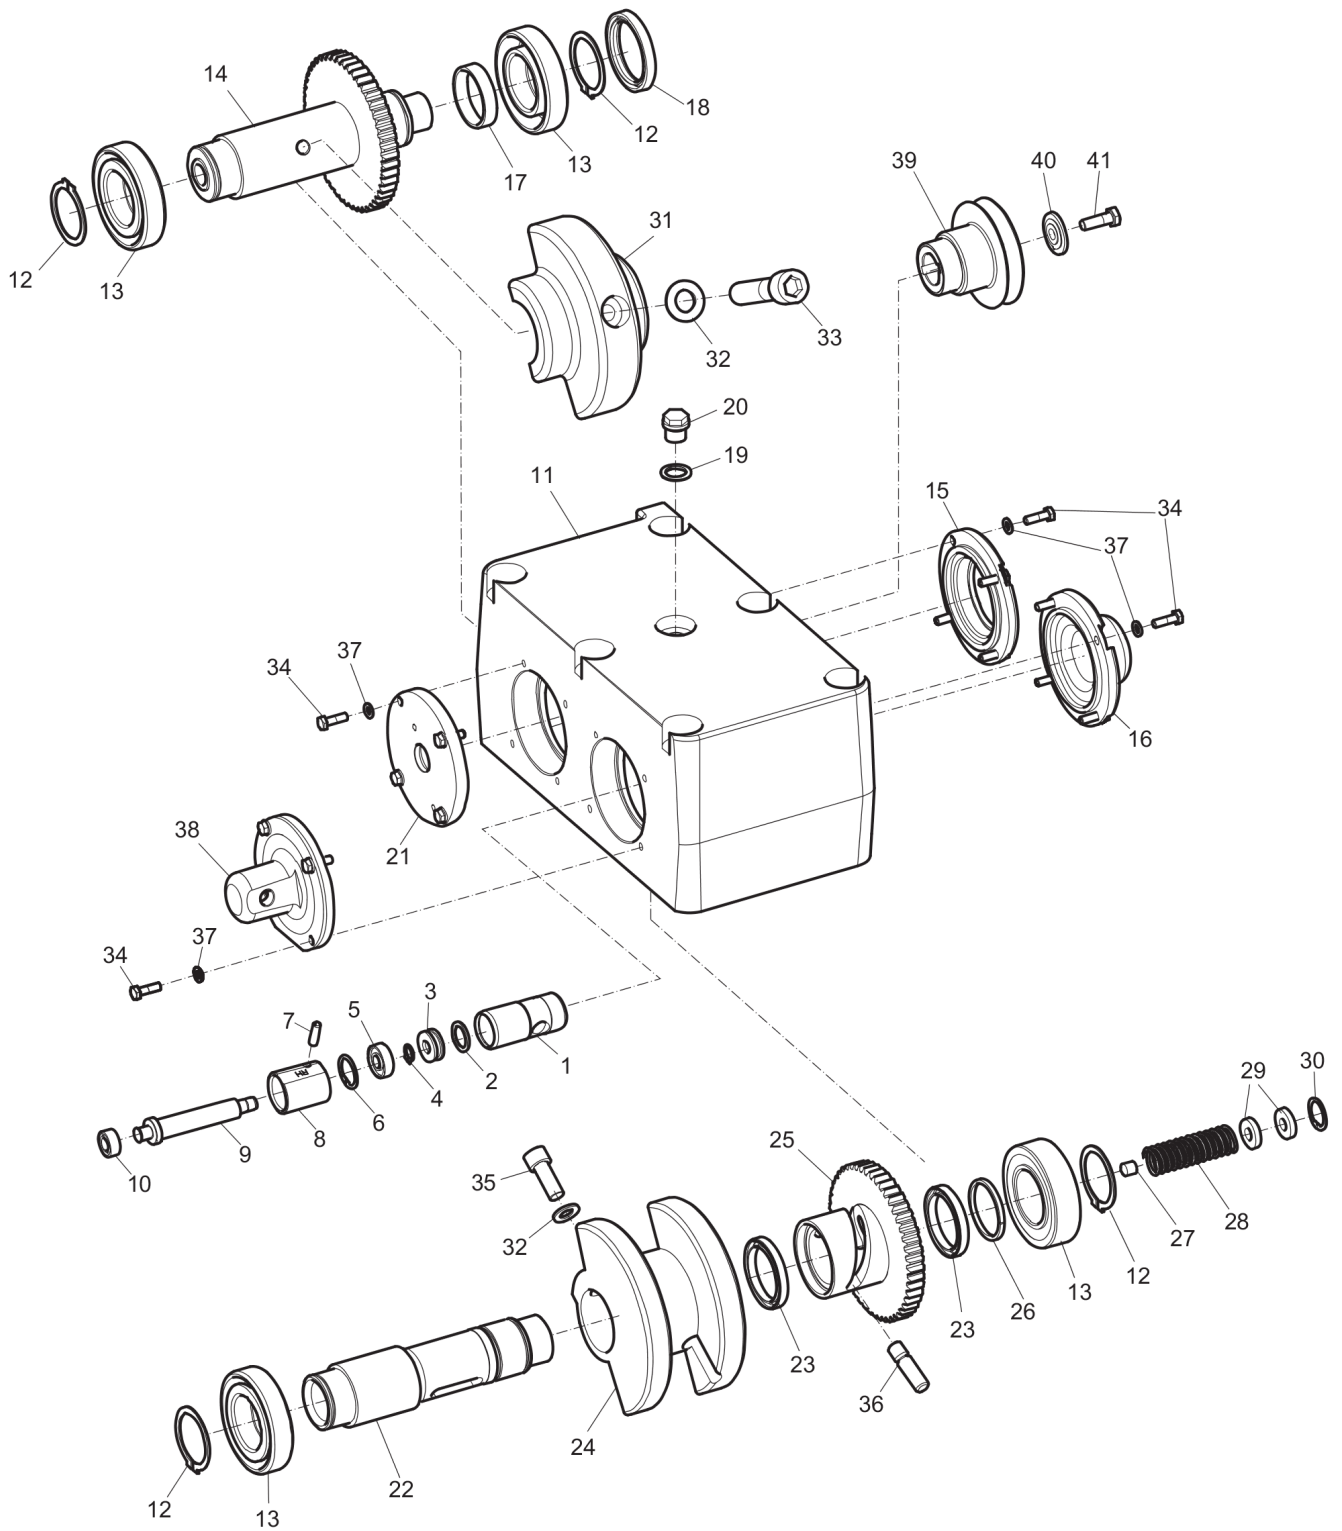

Spare parts list Eccentric element

Refer to Parts Online for the most up to date information. The printed information might be outdated.

Wed Jan 13 06:13:40 MST 2016

Item	Part No.	Name	Qty	L
1	4812070053	Piston	1	
2	4812070363	Spring washer	1	
3	4812070362	Thrust ball bearing	1	
4	4700150002	Retaining ring	1	
5	4812070359	Ball bearing	1	
6	4700151039	Retaining ring	1	
7	4700629062	Spring pin	1	
8	4812070097	Cap	1	
9	4812070051	Piston rod	1	
10	4700281276	Sealing ring	1	
11	4700379175	Eccentric housing	1	
12	4700150017	Retaining ring	4	
13	4700903363	Ball bearing	4	
14	4700395060	Shaft, cpl	1	
15	4700379167	Cover	1	
16	4812070055	Cover	1	
17	4700280645	Spacer ring	1	
18	4700928794	Sealing ring	1	
19	4700162011	Washer, 16.7x24x1.5 mm Type A M16	1	
20	4700232143	Plug, M16	1	
21	4700379168	Cover	1	
22	4812070054	Eccentric shaft	1	
23	4700929287	Ball bearing	2	
24	4700280669	Eccentric	1	
25	4812070096	Gear wheel	1	
26	4700280646	Spacer	1	
27	-	Socket screw, M10 x 12 mm	1	
28	4700280677	Spring	1	
29	4700280648	Washer	2	
30	4700151007	Retaining ring	1	
31	4700286380	Weight	1	
32	-	Steel plain washer, 12 x 22 x 2 mm, 0.47 x 0.87 x 0.08 in. 300 HV	2	
33	4700792724	Screw, M12 x 60 mm 10.9GEOMET®	1	
34	-	Screw, M6 x 20 mm 8.8 A2K	16	
35	4700792723	Screw, M12 x 30mm 10.9GEOMET®	1	
36	4700280644	Pin	1	
37	-	Steel plain washer, 6.4 x 12 x 1.5 mm, 0.25 x 0.47 x 0.06 in. 300 HV	16	

Refer to Parts Online for the most up to date information. The printed information might be outdated.

Wed Jan 13 06:13:40 MST 2016