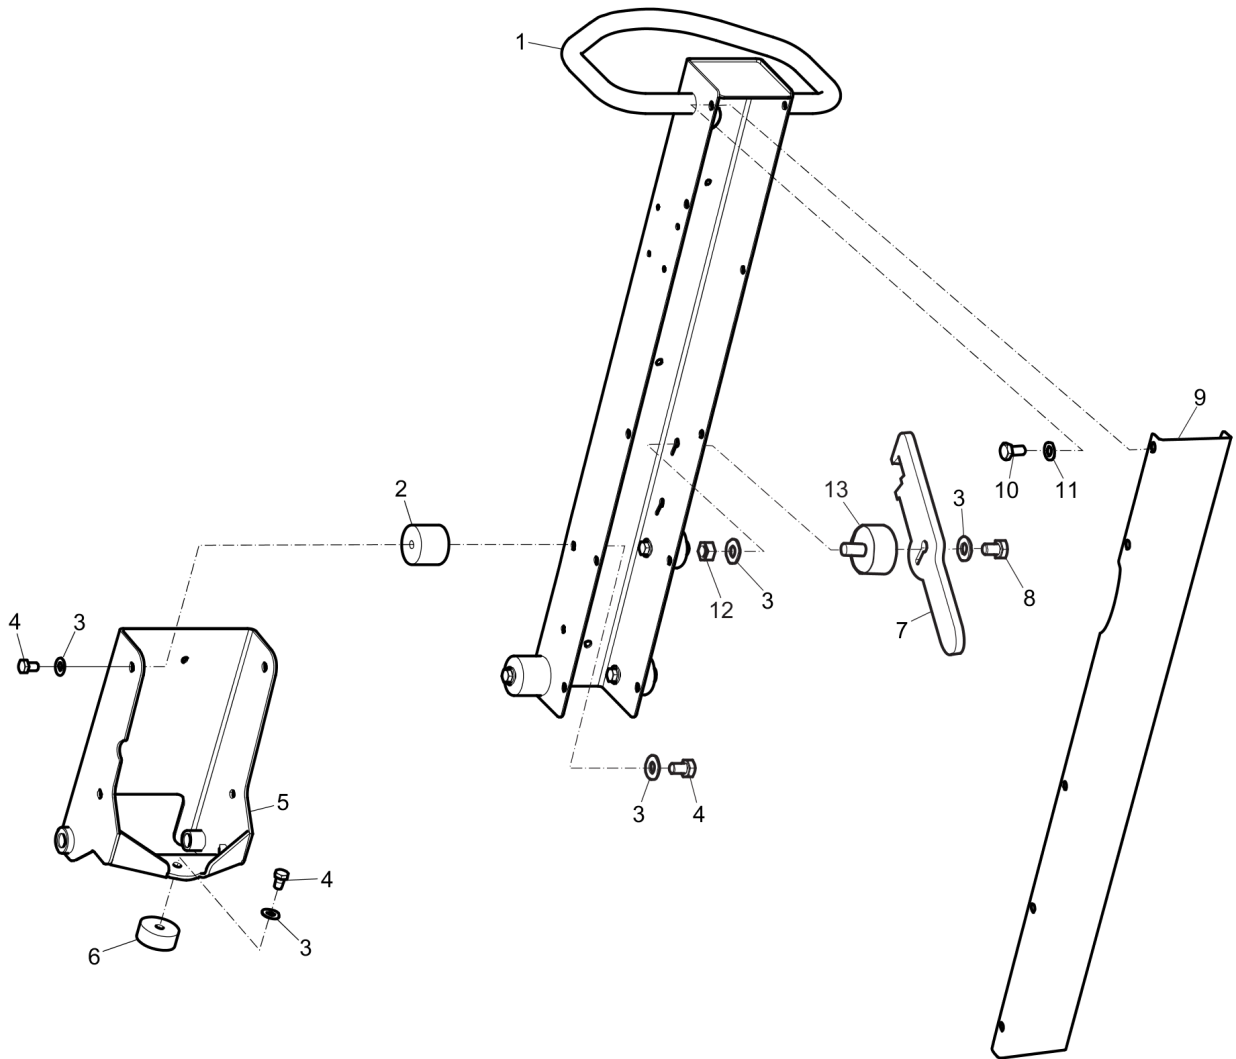

Spare parts list Handle

Refer to Parts Online for the most up to date information. The printed information might be outdated.

Wed Jan 13 06:14:34 MST 2016

Item	Part No.	Name	Qty	L
1	3382010170	Handle	1	
2	3382010183	Shock absorber	4	
3	-	Steel plain washer, 10.5 x 22 x 2 mm, 0.41 x 0.87 x 0.08 in. 300 HV	11	
4	-	Screw, M10 x 16 mm 8.8 A3K	9	
5	3382010171	Bracket	1	
6	4700791373	Shock absorber	1	B
7	4700379004	Hook	1	
8	-	Screw, M10 x 20 mm 8.8 A3K	1	
9	3382010187	Cover	1	
10	-	Screw, M8 x 16 mm 8.8 A2K	10	
11	-	Steel plain washer, 8.4 x 16 x 1.5 mm, 0.33 x 0.63 x 0.06 in. 300 HV	10	
12	-	Nut, M10 A3K	1	
13	4700385387	Shock absorber	1	B