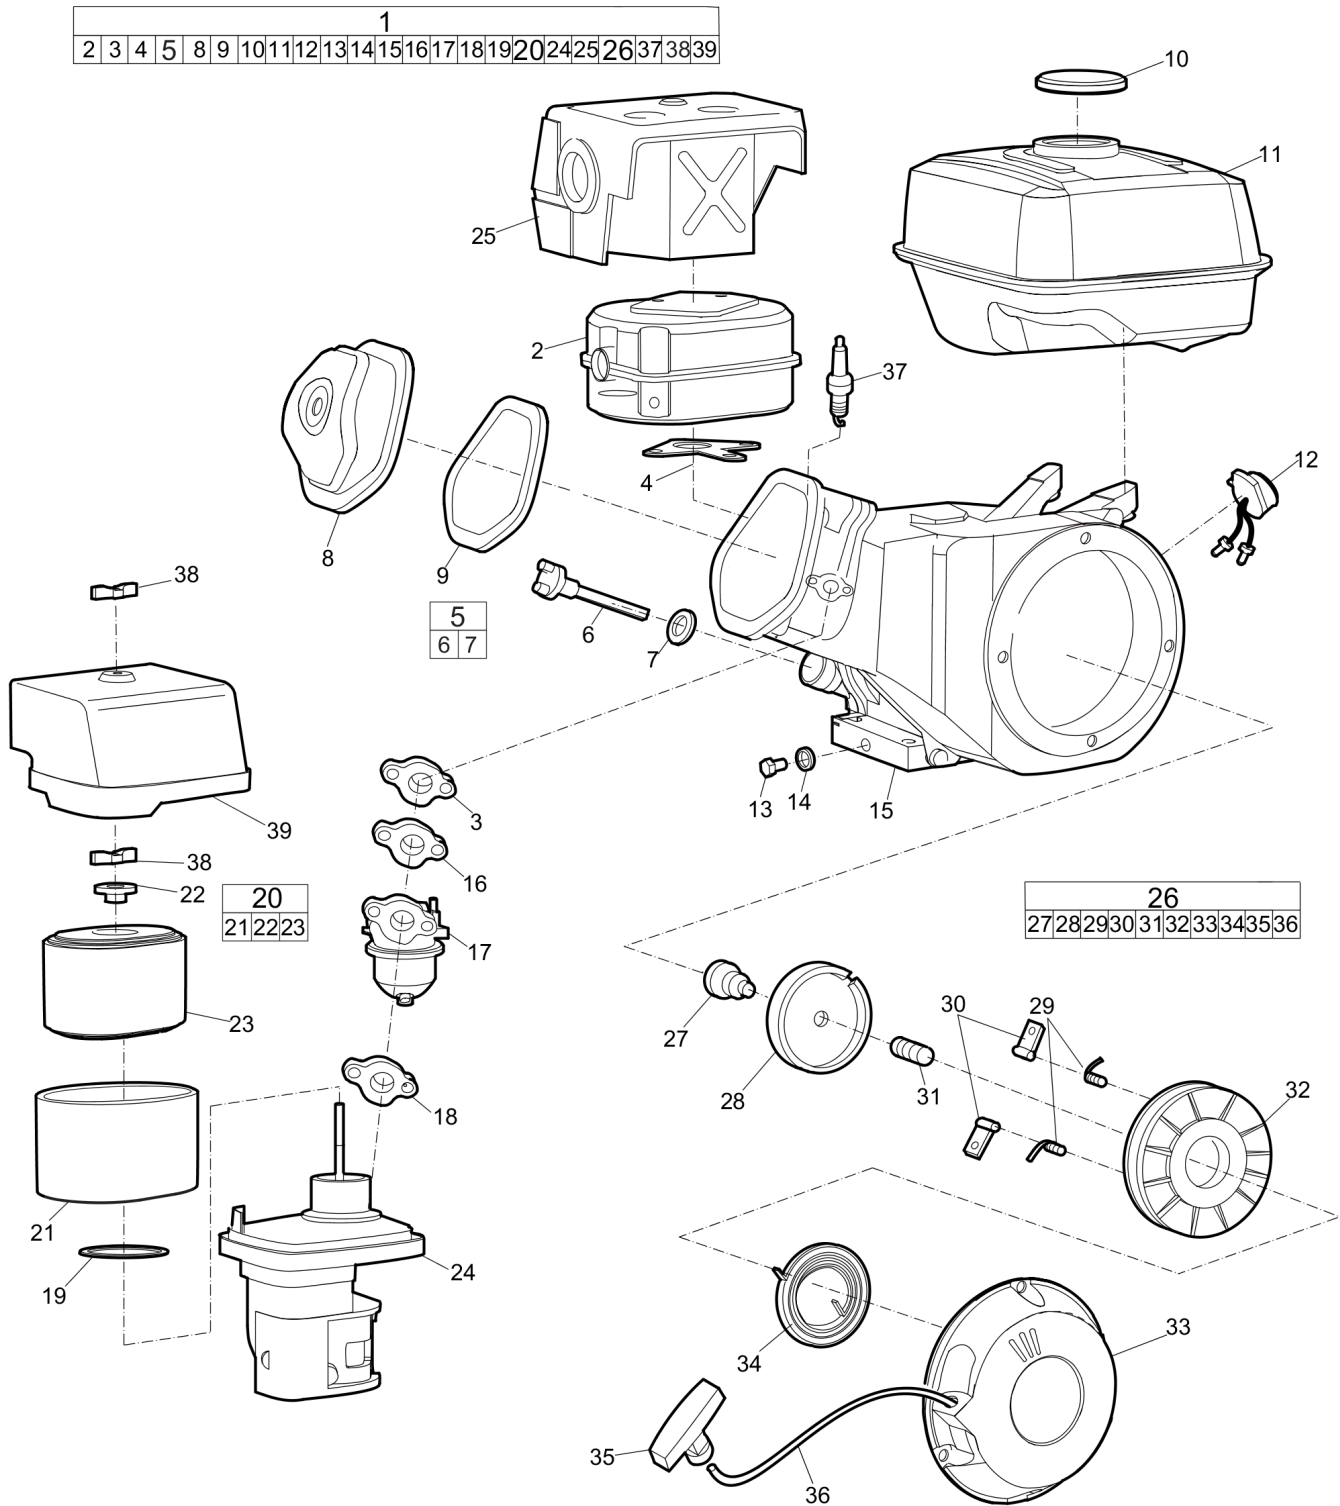

Spare parts list Engine, Honda GX 270 UT SWS4

Refer to Parts Online for the most up to date information. The printed information might be outdated.

Wed Jan 13 06:13:47 MST 2016

Item	Part No.	Name	Qty	L
1	4700284115	Engine	1	
2	4700937502	Muffler	1	
3	4700937487	Gasket	1	
4	3382100198	Gasket	1	
5	3382100199	Oil dipstick, complete	1	
6	---	Oil dipstick	1	
7	3382100166	Gasket	1	
8	3382100200	Valve cover	1	
9	3382100022	Gasket	1	
10	4700950168	Fuel cap	1	
11	3382100197	Fuel tank	1	
12	3382100201	Engine switch	1	
13	3382100202	Oil drain plug	1	
14	3382100058	Gasket	1	
15	--	Crankcase	1	
16	4700937486	Gasket	1	
17	3382100203	Carburetor	1	
18	4700937485	Spacer	1	
19	4700937498	Gasket	1	
20	4700937499	Air filter, cpl	1	
21	4700361267	Outer filter	1	
22	4700239772	Grommet	1	
23	---	Inner filter	1	
24	3382100204	Air filter housing	1	
25	3382100205	Silencer cover	1	
26	3382100206	Recoil starter, complete	1	
27	4700937471	Screw	1	
28	4700937467	Guide	1	
29	4700937466	Spring	2	
30	4700937463	Ratchet	2	
31	4700937464	Spring	1	
32	4700937462	Reel	1	
33	---	Cover	1	
34	4700937465	Spring	1	
35	4700937468	Knob	1	
36	4700937469	Valve block seal kit	1	
37	4700937476	Spark plug	1	

Refer to Parts Online for the most up to date information. The printed information might be outdated.

Wed Jan 13 06:13:47 MST 2016