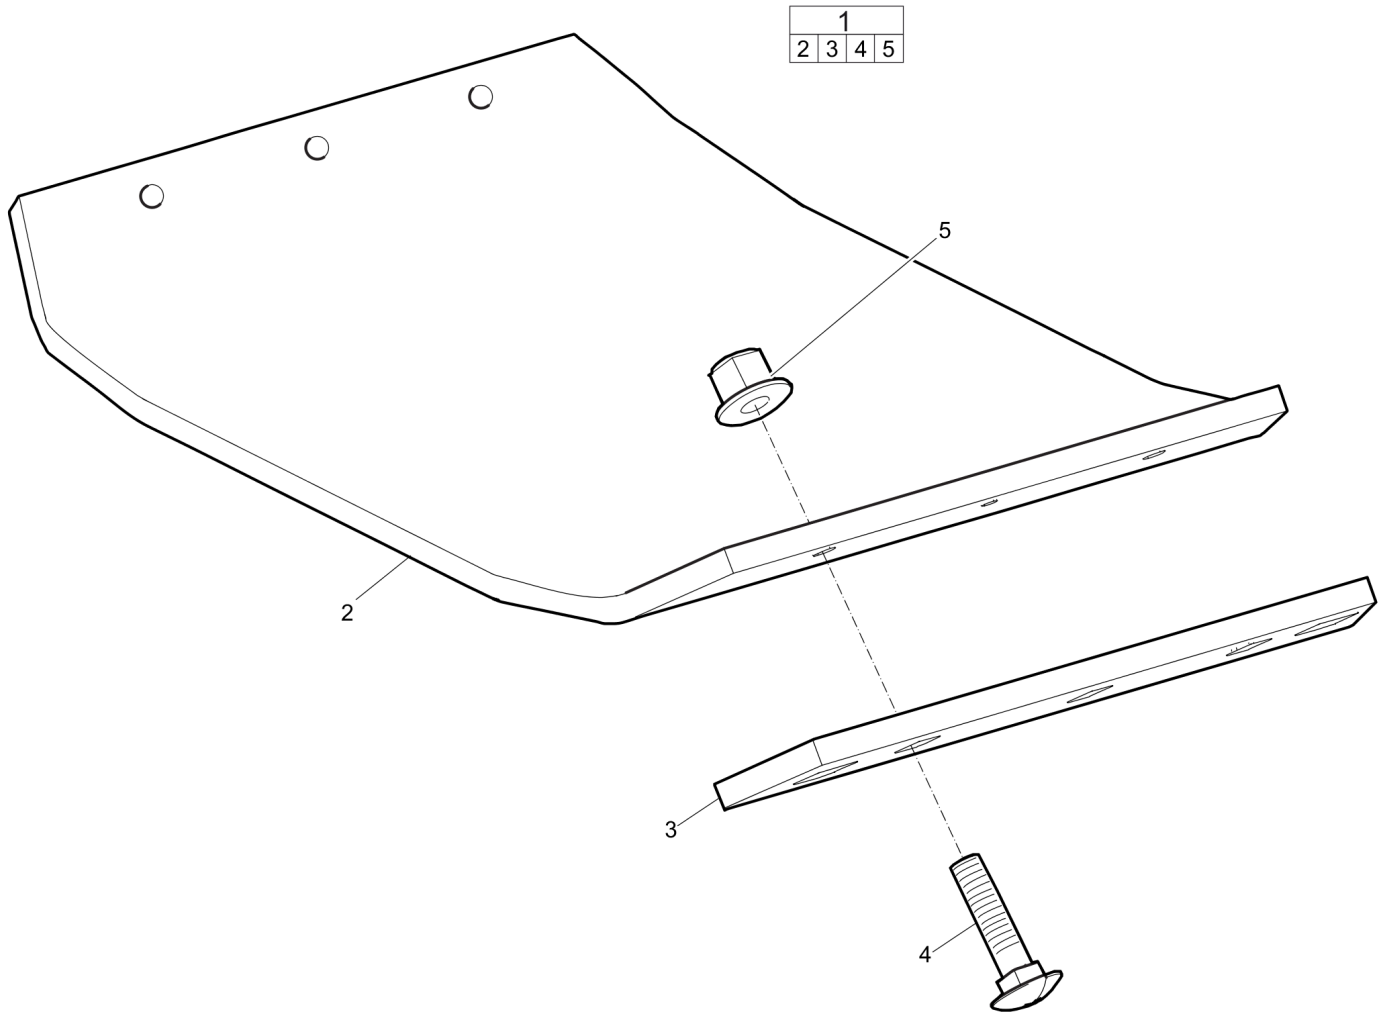

Spare parts list Block paving plate 500 mm(19.7 in.)

Refer to Parts Online for the most up to date information. The printed information might be outdated.

Wed Jan 13 06:13:35 MST 2016

Item	Part No.	Name	Qty	L
1	4700394461	Block paving plate kit	1	
2	4700391211	Polyurethane plate	1	A
3	4700381954	Bracket	2	
4	4700904341	Coach bolt	4	
5	--	Nut, M10 x 1.5 mm A3K	4	

Comments for Page: Block paving plate 500 mm(19.7 in.)

(L)OCAL REMARKS

A | Polyurethane