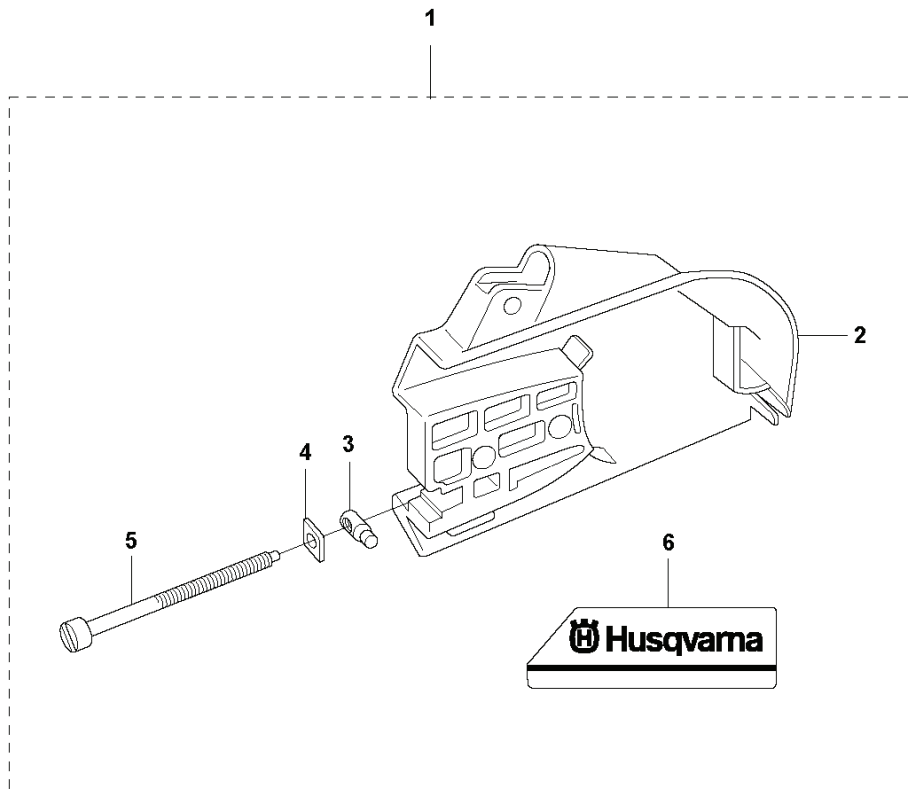

# **SPARE PARTS LIST**

**M**<sub>3122K</sub>

2

---

REF.	PART NO.	DESCRIPTION	REMARK	QTY.	KIT
1	506382601	TOOL		1	
2	506292403	GASKET KIT	Incl. 3 - 7	1	
3	506274302	GASKET		1	
4	503131305	GASKET		1	
5	503260205	SEALING RING		2	
6	503134501	CRANKCASE		1	
7	503134601	GASKET		1	

**A** 3122K

---

REF.	PART NO.	DESCRIPTION	REMARK	QTY.	KIT
1	501896302	CLUTCH COVER ASSY	Incl. 2 - 6	1	
2	501896401	CLUTCH COVER		1	
3	505267650	PAWL		1	
4	501248101	LOCK NUT		1	
5	503135701	SCREW		1	
6	503624201	DECAL		1	
7	503144901	CLUTCH ASSY	Incl. 8	1	
8	503145101	CLUTCH SPRING		3	
9	506254903	GEAR WHEEL ASSY	Incl. 10	1	
10	503253801	NEEDLE BEARING		1	
11	506285901	SPACING SLEEVE		1	

---

REF.	PART NO.	DESCRIPTION	REMARK	QTY.	KIT
1	503215330	SCREW ITXSCM		6	
2	506240401	FILTER COVER		1	
3	506268601	PREFILTER		1	
4	506240501	FILTER BOTTOM		1	
5	506249802	AIR FILTER		1	
6	506275301	CYLINDER COVER	Incl. 1,7	1	
7	506283930	SEALING		1	
8	506250301	INSERT		1	
9	577299201	LABEL		1	