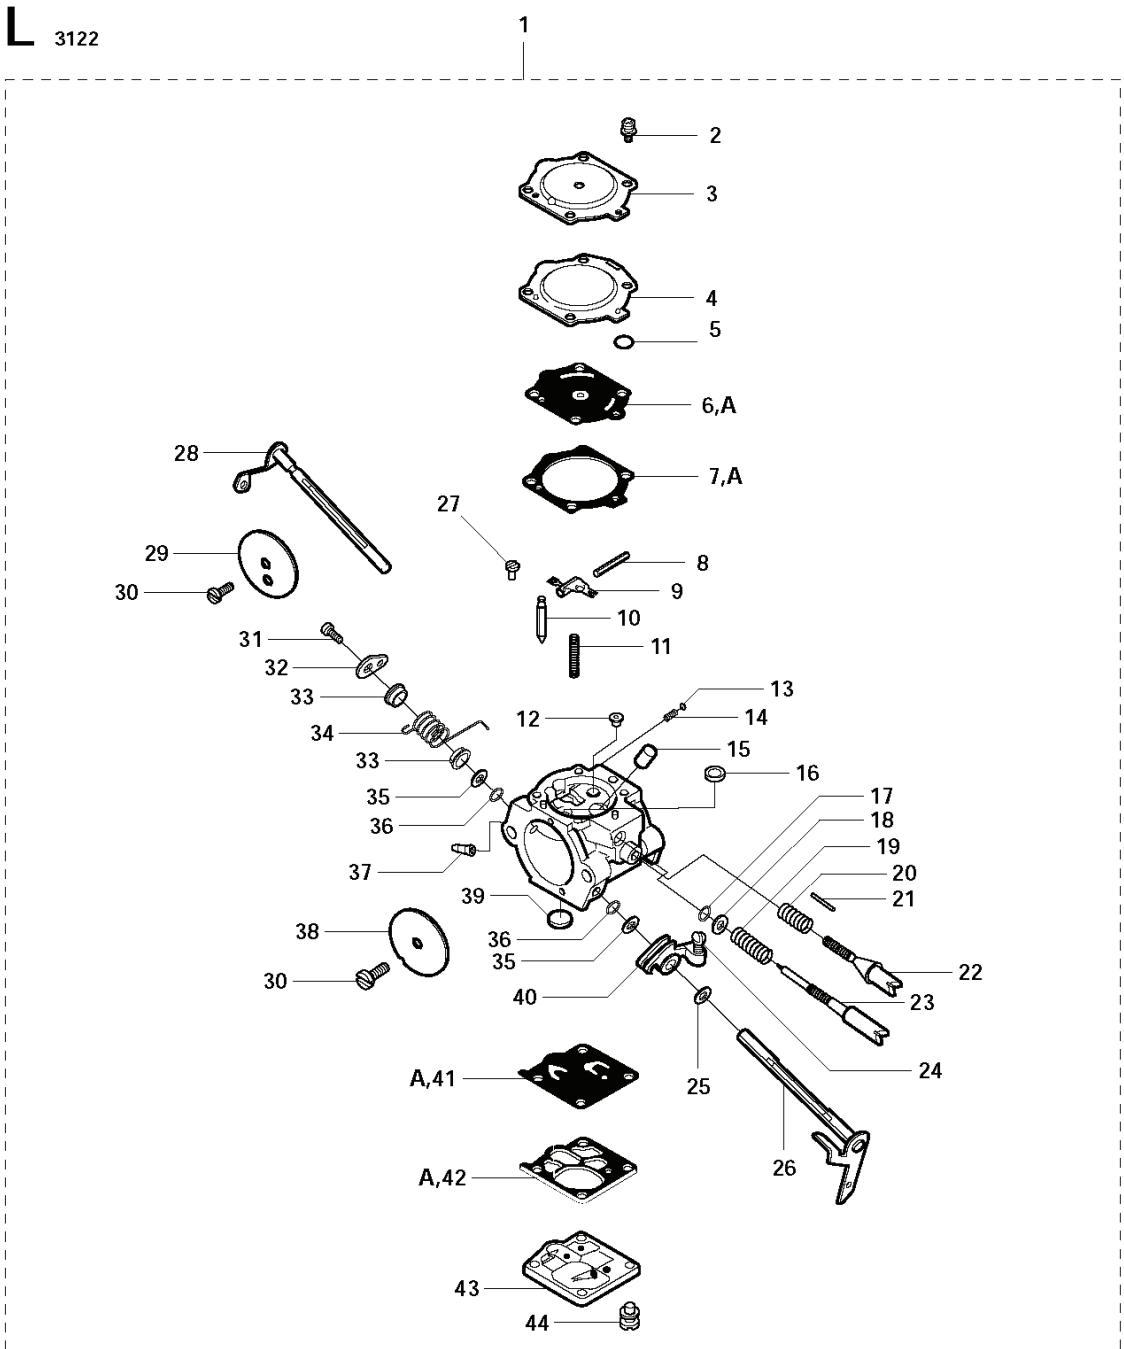

L 3122

REF.	PART NO.	DESCRIPTION	REMARK	QTY.	KIT
1	503281270	CARBURETTOR	Walbro WG-9A	1	
2	537003101	SCREW		1	
3	501692801	COVER		1	
4	537002901	COVER		1	
5	537002801	RING		1	
6	503632801	DIAPHRAGM ASSY	Kit 45	1	
7	501467501	GASKET	Kit 45	1	
8	505316731	PIN		1	
9	505316734	LEVER		1	
10	503563401	NEEDLE VALVE		1	
11	576769001	SPRING		1	
12	537153401	JET		1	
13	501468501	BALL		1	
14	501468401	SPRING		1	
15	503976601	NOZZLE ASSY		1	
16	503574201	PLUG		1	
17	503595501	O-RING		1	
18	503597201	WASHER		1	
19	505316737	SPRING		1	
20	503633101	SPRING		1	
21	503526001	PIN THROTTLE STOP		1	
22	503632901	SCREW IDLE SPEED		1	
23	503633201	NEEDLE IDLE SPEED		1	
24	503596501	SCREW		1	
25	506028301	WASHER		1	
26	503595901	SHAFT ASSY		1	
27	505316717	SCREW		1	
28	537003001	SHAFT ASSY		1	
29	503525801	VALVE CHOKE		1	
30	530035015	SCREW		2	
31	503192201	SCREW PAN HD(M2.5X5)		1	
32	503595601	LEVER		1	
33	502103101	BUSHING		2	
34	503525901	SPRING THROTT RETURN		1	
35	505316748	WASHER		2	
36	503564501	SEAL		2	
37	503598401	FITTING		1	
38	503632401	VALVE THROTTLE		1	
39	501666101	SCREEN		1	
40	503595701	LEVER		1	
41	503117301	DIAPHRAGM PUMP	Kit 45	1	
42	503117201	GASKET	Kit 45	1	
43	503595801	COVER		1	
44	503117501	SCREW		1	
45	503597402	GASKET KIT		1