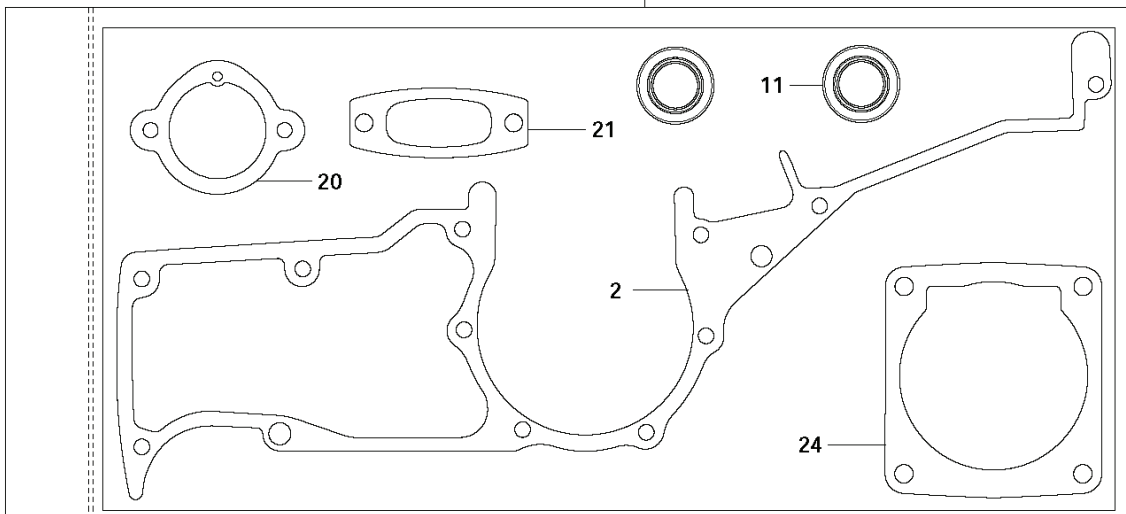

L 3122

REF.	PART NO.	DESCRIPTION	REMARK	QTY.	KIT
1	503281270	CARBURETTOR	Walbro WG-9A	1	
2	537003101	SCREW		1	
3	501692801	COVER		1	
4	537002901	COVER		1	
5	537002801	RING		1	
6	503632801	DIAPHRAGM ASSY	Kit 45	1	
7	501467501	GASKET	Kit 45	1	
8	505316731	PIN		1	
9	505316734	LEVER		1	
10	503563401	NEEDLE VALVE		1	
11	576769001	SPRING		1	
12	537153401	JET		1	
13	501468501	BALL		1	
14	501468401	SPRING		1	
15	503976601	NOZZLE ASSY		1	
16	503574201	PLUG		1	
17	503595501	O-RING		1	
18	503597201	WASHER		1	
19	505316737	SPRING		1	
20	503633101	SPRING		1	
21	503526001	PIN THROTTLE STOP		1	
22	503632901	SCREW IDLE SPEED		1	
23	503633201	NEEDLE IDLE SPEED		1	
24	503596501	SCREW		1	
25	506028301	WASHER		1	
26	503595901	SHAFT ASSY		1	
27	505316717	SCREW		1	
28	537003001	SHAFT ASSY		1	
29	503525801	VALVE CHOKE		1	
30	530035015	SCREW		2	
31	503192201	SCREW PAN HD(M2.5X5)		1	
32	503595601	LEVER		1	
33	502103101	BUSHING		2	
34	503525901	SPRING THROTT RETURN		1	
35	505316748	WASHER		2	
36	503564501	SEAL		2	
37	503598401	FITTING		1	
38	503632401	VALVE THROTTLE		1	
39	501666101	SCREEN		1	
40	503595701	LEVER		1	
41	503117301	DIAPHRAGM PUMP	Kit 45	1	
42	503117201	GASKET	Kit 45	1	
43	503595801	COVER		1	
44	503117501	SCREW		1	
45	503597402	GASKET KIT		1	

**F** 3122K

19

REF.	PART NO.	DESCRIPTION	REMARK	QTY.	KIT
1	576223902	CRANKCASE	Incl. 2 - 9	1	
2	503215320	SCREW ITXSCM		1	
3	503134501	CRANKCASE		1	
4	503215341	SCREW ITXSCM		9	
5	501270801	GUIDE BUSHING		4	
6	503250002	BALL BEARING		2	
7	501815701	BAR BOLT		2	
8	721420600	SPRING PIN		1	
9	503260205	SEALING RING		2	
10	544218420	SCREW ITXSCM		1	
11	501269704	ANTIVIBRATION ELEMENT		1	
12	503132001	GROMMET		1	
13	503145402	GROMMET		1	
14	506254301	CHOKE CONTROL		1	
15	506237001	AIR NOZZLE		1	
16	501981001	SCREW ITXSCM		1	
17	503215325	SCREW ITXSCM		2	
18	503230011	WASHER		2	
19	506292403	GASKET KIT	Incl. 3, 9, 10 - 22	1	
20	506274302	GASKET		1	
21	503131305	GASKET		1	
22	503134601	GASKET		1	