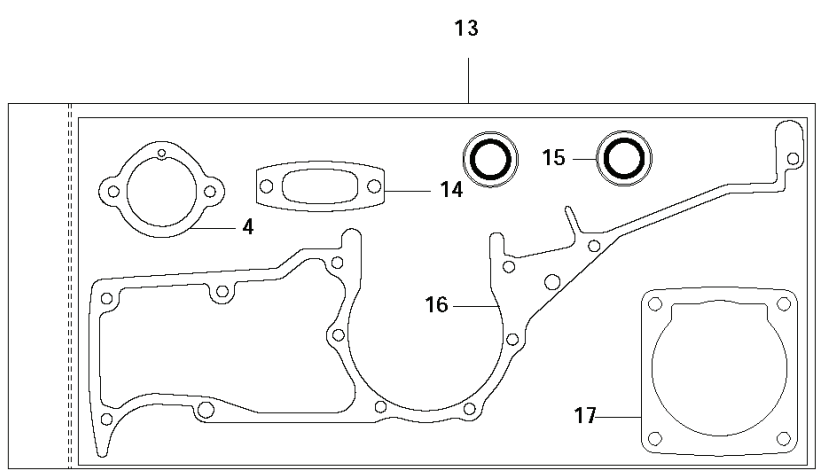

# **SPARE PARTS LIST**

**M**<sub>3122K</sub>

2

---

REF.	PART NO.	DESCRIPTION	REMARK	QTY.	KIT
1	506382601	TOOL		1	
2	506292403	GASKET KIT	Incl. 3 - 7	1	
3	506274302	GASKET		1	
4	503131305	GASKET		1	
5	503260205	SEALING RING		2	
6	503134501	CRANKCASE		1	
7	503134601	GASKET		1	

**A** 3122K

---

REF.	PART NO.	DESCRIPTION	REMARK	QTY.	KIT
1	501896302	CLUTCH COVER ASSY	Incl. 2 - 6	1	
2	501896401	CLUTCH COVER		1	
3	505267650	PAWL		1	
4	501248101	LOCK NUT		1	
5	503135701	SCREW		1	
6	503624201	DECAL		1	
7	503144901	CLUTCH ASSY	Incl. 8	1	
8	503145101	CLUTCH SPRING		3	
9	506254903	GEAR WHEEL ASSY	Incl. 10	1	
10	503253801	NEEDLE BEARING		1	
11	506285901	SPACING SLEEVE		1	

---

REF.	PART NO.	DESCRIPTION	REMARK	QTY.	KIT
1	503215330	SCREW ITXSCM		6	
2	506240401	FILTER COVER		1	
3	506268601	PREFILTER		1	
4	506240501	FILTER BOTTOM		1	
5	506249802	AIR FILTER		1	
6	506275301	CYLINDER COVER	Incl. 1,7	1	
7	506283930	SEALING		1	
8	506250301	INSERT		1	
9	577299201	LABEL		1	

**D** 3122K

---

REF.	PART NO.	DESCRIPTION	REMARK	QTY.	KIT
1	506250201	BELLOWS		1	
2	504909465	SCREW ITX SCT		2	
3	506241301	INLET BEND		1	
4	506274302	GASKET		1	
5	503281270	CARBURETTOR		1	
6	506289701	FLANGE		1	
7	503143701	SEALING		1	
8	506275202	FLANGE	Incl. 9	1	
9	506313801	INSERT		1	
10	503215320	SCREW ITX SCM		2	
11	506254601	CHISEL GUIDE		1	
12	506250401	SUPPORT		1	
13	506292403	GASKET KIT	Incl. 4, 14 - 17	1	
14	503131305	GASKET		1	
15	503260205	SEALING RING		2	
16	503134501	CRANKCASE		1	
17	503134601	GASKET		1	