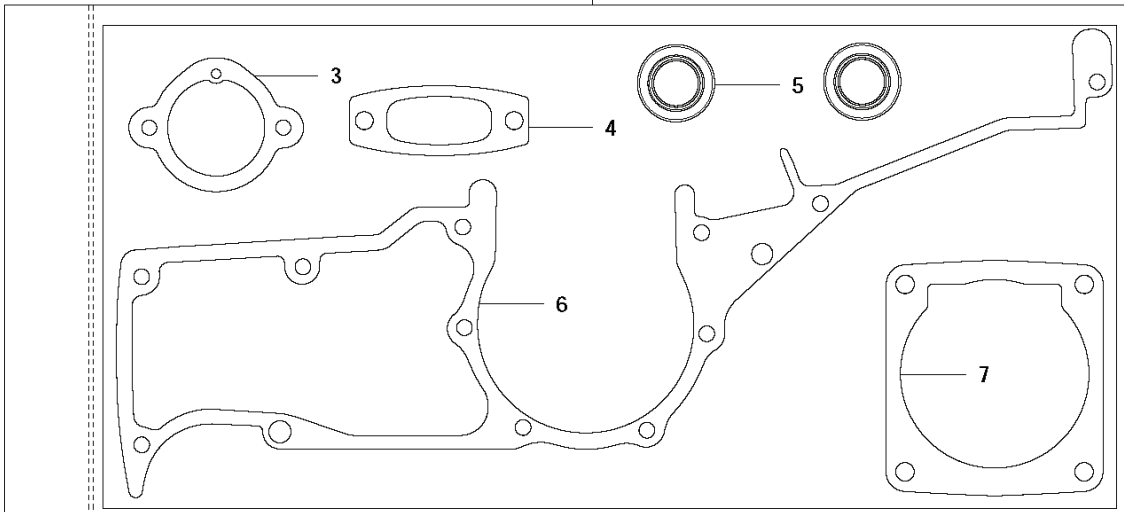

# **SPARE PARTS LIST**

**M**<sub>3122K</sub>

2

---

REF.	PART NO.	DESCRIPTION	REMARK	QTY.	KIT
1	506382601	TOOL		1	
2	506292403	GASKET KIT	Incl. 3 - 7	1	
3	506274302	GASKET		1	
4	503131305	GASKET		1	
5	503260205	SEALING RING		2	
6	503134501	CRANKCASE		1	
7	503134601	GASKET		1	

**A** 3122K

---

REF.	PART NO.	DESCRIPTION	REMARK	QTY.	KIT
1	501896302	CLUTCH COVER ASSY	Incl. 2 - 6	1	
2	501896401	CLUTCH COVER		1	
3	505267650	PAWL		1	
4	501248101	LOCK NUT		1	
5	503135701	SCREW		1	
6	503624201	DECAL		1	
7	503144901	CLUTCH ASSY	Incl. 8	1	
8	503145101	CLUTCH SPRING		3	
9	506254903	GEAR WHEEL ASSY	Incl. 10	1	
10	503253801	NEEDLE BEARING		1	
11	506285901	SPACING SLEEVE		1	

---

REF.	PART NO.	DESCRIPTION	REMARK	QTY.	KIT
1	503215330	SCREW ITXSCM		6	
2	506240401	FILTER COVER		1	
3	506268601	PREFILTER		1	
4	506240501	FILTER BOTTOM		1	
5	506249802	AIR FILTER		1	
6	506275301	CYLINDER COVER	Incl. 1,7	1	
7	506283930	SEALING		1	
8	506250301	INSERT		1	
9	577299201	LABEL		1	