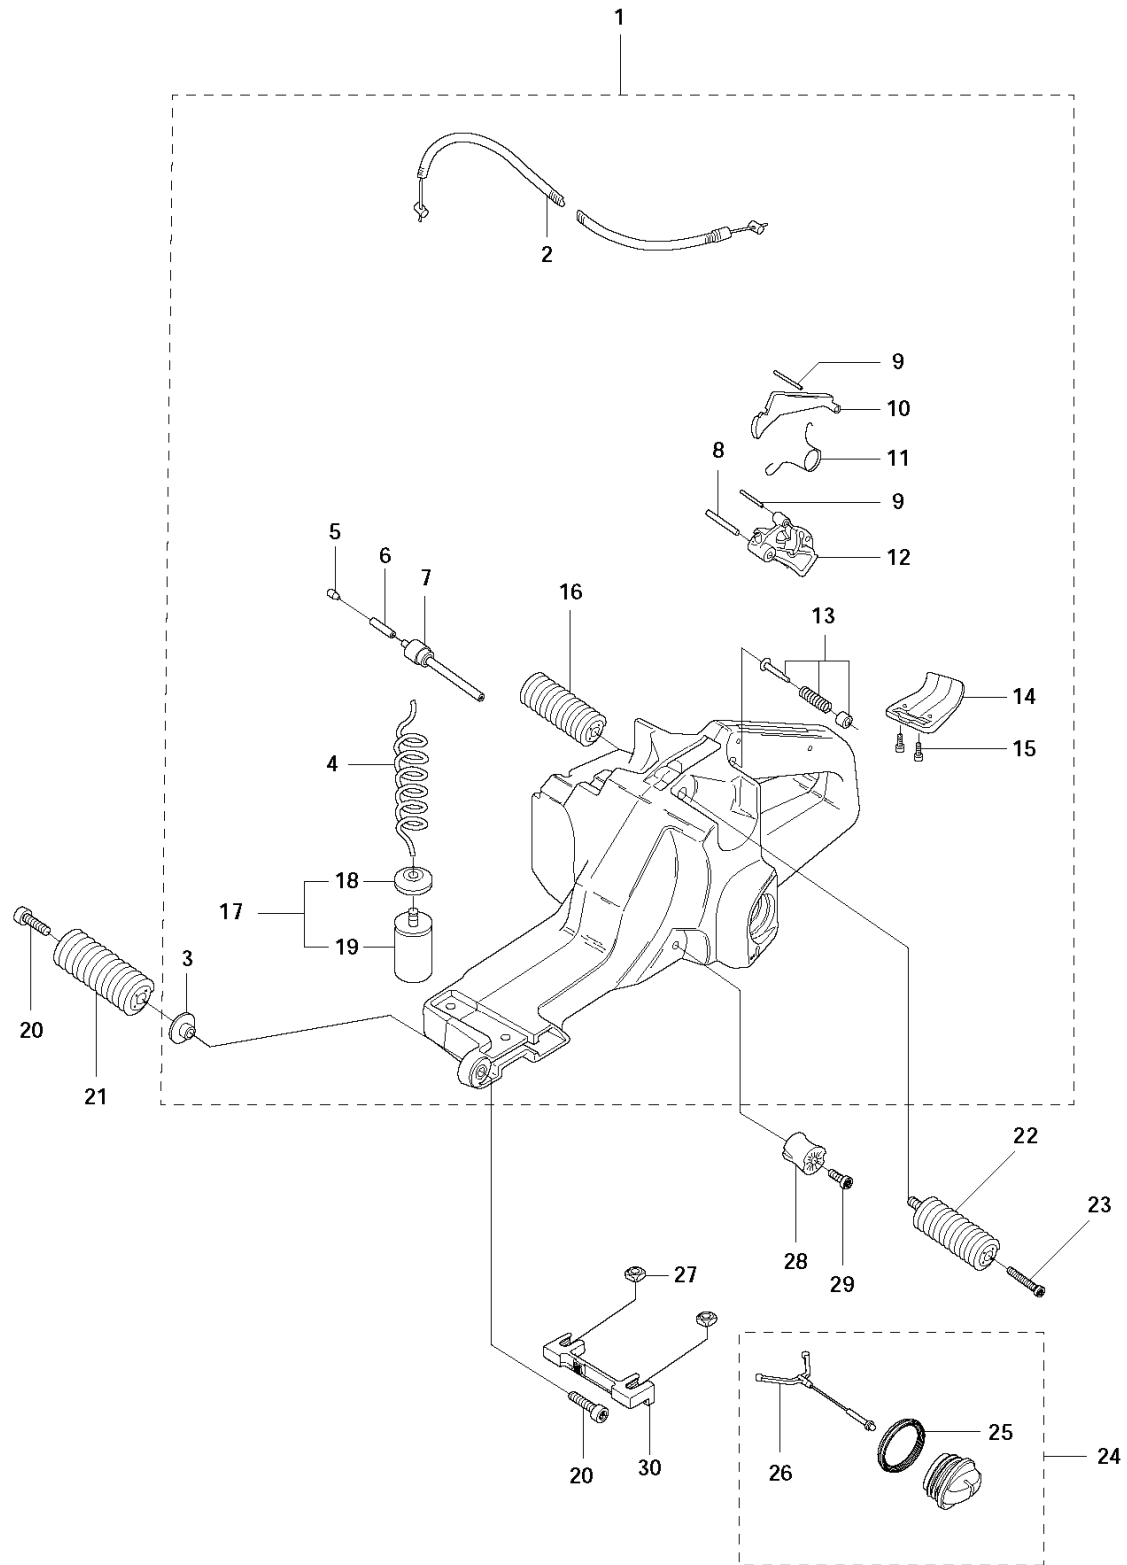

**E** 3122K

---

REF.	PART NO.	DESCRIPTION	REMARK	QTY.	KIT
1	577343802	CRANKSHAFT	Incl. 2 - 3	1	
2	503250002	BALL BEARING		2	
3	503132901	NEEDLE HOLDER		1	
4	735880600	WOODRUFF KEY		1	

**C** 3122K

REF.	PART NO.	DESCRIPTION	REMARK	QTY.	KIT
1	503665601	DECOMPRESSION VALVE		1	
2	516002401	SCREW UNC		4	
3	503230005	WASHER		4	
4	503235111	SPARK PLUG	RCJ 6Y	1	
5	576270002	CYLINDER ASSY	Incl. 6 - 8	1	
6	503134601	GASKET		1	
7	501894103	PISTON ASSY	Incl. 9 - 10	1	
8	503132901	NEEDLE HOLDER		1	
9	503289026	PISTON RING		2	
10	737441300	CIRCLIP		2	
11	506341401	COOLING AIR CONDUCTOR		1	
12	503131305	GASKET		1	
13	505417901	MUFFLER ASSY	Incl. 14 - 15	1	
14	574560401	SCREW EHHM		4	
15	505419001	EXHAUST DUCT		1	
16	544218420	SCREW ITXSCM		3	
17	503215312	SCREW ITXSCM		2	
18	502850801	SUPPORT		1	
19	506292403	GASKET KIT	Incl. 6, 12, 20 - 22	1	
20	506274302	GASKET		1	
21	503134501	CRANKCASE		1	
22	503260205	SEALING RING		2	

# H 3122K

REF.	PART NO.	DESCRIPTION	REMARK	QTY.	KIT
1	503142106	TANK UNIT ASSY	Incl. 1 - 15, 17	1	
2	506289801	THROTTLE CABLE ASSY		1	
3	503140801	BUSHING		1	
4	503577602	FUEL HOSE		1	
5	504357201	PLUG		1	
6	501768304	FUEL HOSE		1	
7	506293901	TANK VENT		1	
8	720127806	PARALLEL PIN		1	
9	720124020	PARALLEL PIN		1	
10	503131601	THROTTLE LOCKOUT		1	
11	503131801	SPRING		1	
12	503133601	THROTTLE CONTROL ASSY		1	
13	503142301	PIN		1	
14	506233401	SUPPORT		1	
15	503214516	SCREW CRCSFT		2	
16	503132602	ANTIVIBRATION ELEMENT		1	
17	506264111	FUEL FILTER	Incl. 18 - 19	1	
18	506271101	HOSE CLAMP		1	
19	506264101	FUEL FILTER		1	
20	503215325	SCREW ITXSCM		2	
21	503132702	ANTIVIBRATION ELEMENT		1	
22	503132502	ANTIVIBRATION ELEMENT		1	
23	544218420	SCREW ITXSCM		2	
24	506255903	TANK CAP ASSY	Incl. 25 - 26	1	
25	506292101	GASKET		1	
26	503578901	HOLDER		1	
27	505420401	NUT		2	
28	501814701	ANTIVIBRATION ELEMENT		1	
29	503215312	SCREW ITXSCM		1	
30	574512201	LOCK NUT		1	