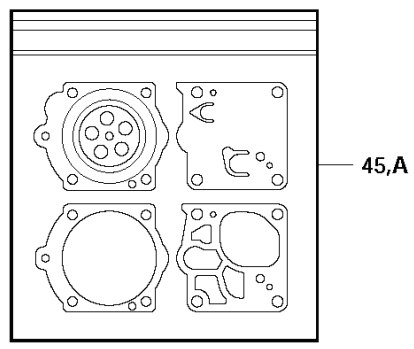

L 3122

REF.	PART NO.	DESCRIPTION	REMARK	QTY.	KIT
1	503281270	CARBURETTOR	Walbro WG-9A	1	
2	537003101	SCREW		1	
3	501692801	COVER		1	
4	537002901	COVER		1	
5	537002801	RING		1	
6	503632801	DIAPHRAGM ASSY	Kit 45	1	
7	501467501	GASKET	Kit 45	1	
8	505316731	PIN		1	
9	505316734	LEVER		1	
10	503563401	NEEDLE VALVE		1	
11	576769001	SPRING		1	
12	537153401	JET		1	
13	501468501	BALL		1	
14	501468401	SPRING		1	
15	503976601	NOZZLE ASSY		1	
16	503574201	PLUG		1	
17	503595501	O-RING		1	
18	503597201	WASHER		1	
19	505316737	SPRING		1	
20	503633101	SPRING		1	
21	503526001	PIN THROTTLE STOP		1	
22	503632901	SCREW IDLE SPEED		1	
23	503633201	NEEDLE IDLE SPEED		1	
24	503596501	SCREW		1	
25	506028301	WASHER		1	
26	503595901	SHAFT ASSY		1	
27	505316717	SCREW		1	
28	537003001	SHAFT ASSY		1	
29	503525801	VALVE CHOKE		1	
30	530035015	SCREW		2	
31	503192201	SCREW PAN HD(M2.5X5)		1	
32	503595601	LEVER		1	
33	502103101	BUSHING		2	
34	503525901	SPRING THROTT RETURN		1	
35	505316748	WASHER		2	
36	503564501	SEAL		2	
37	503598401	FITTING		1	
38	503632401	VALVE THROTTLE		1	
39	501666101	SCREEN		1	
40	503595701	LEVER		1	
41	503117301	DIAPHRAGM PUMP	Kit 45	1	
42	503117201	GASKET	Kit 45	1	
43	503595801	COVER		1	
44	503117501	SCREW		1	
45	503597402	GASKET KIT		1