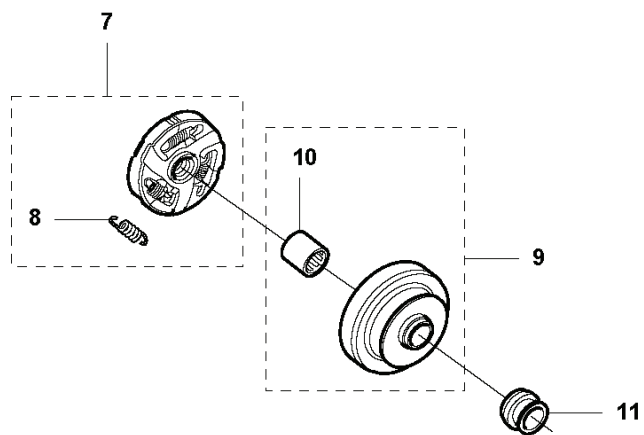

# **SPARE PARTS LIST**

**M**<sub>3122K</sub>

2

---

REF.	PART NO.	DESCRIPTION	REMARK	QTY.	KIT
1	506382601	TOOL		1	
2	506292403	GASKET KIT	Incl. 3 - 7	1	
3	506274302	GASKET		1	
4	503131305	GASKET		1	
5	503260205	SEALING RING		2	
6	503134501	CRANKCASE		1	
7	503134601	GASKET		1	

**A** 3122K

---

REF.	PART NO.	DESCRIPTION	REMARK	QTY.	KIT
1	501896302	CLUTCH COVER ASSY	Incl. 2 - 6	1	
2	501896401	CLUTCH COVER		1	
3	505267650	PAWL		1	
4	501248101	LOCK NUT		1	
5	503135701	SCREW		1	
6	503624201	DECAL		1	
7	503144901	CLUTCH ASSY	Incl. 8	1	
8	503145101	CLUTCH SPRING		3	
9	506254903	GEAR WHEEL ASSY	Incl. 10	1	
10	503253801	NEEDLE BEARING		1	
11	506285901	SPACING SLEEVE		1	

---

REF.	PART NO.	DESCRIPTION	REMARK	QTY.	KIT
1	503215330	SCREW ITXSCM		6	
2	506240401	FILTER COVER		1	
3	506268601	PREFILTER		1	
4	506240501	FILTER BOTTOM		1	
5	506249802	AIR FILTER		1	
6	506275301	CYLINDER COVER	Incl. 1,7	1	
7	506283930	SEALING		1	
8	506250301	INSERT		1	
9	577299201	LABEL		1	