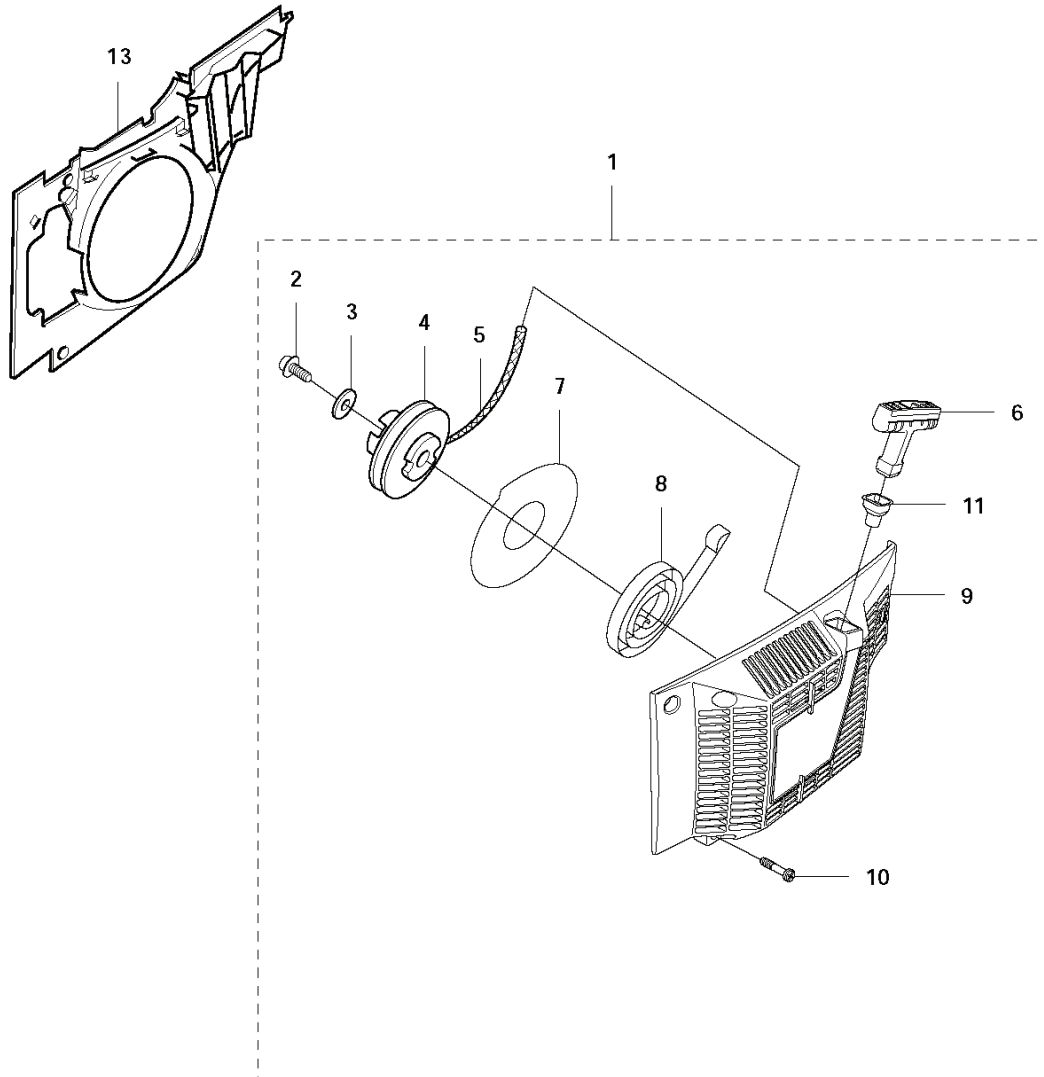

K 3122K

REF.	PART NO.	DESCRIPTION	REMARK	QTY.	KIT
1	577262001	STARTER ASSY	Incl. 2 - 10	1	
2	503210616	SCREW IHST		1	
3	503234302	WASHER		1	
4	501896701	STARTER PULLEY		1	
5	506335625	STARTER ROPE		1	
5	506335650	STARTER ROPE	50m	1	
6	503543901	STARTER HANDLE		1	
7	503743601	DISC		1	
8	503135001	RECOIL SPRING		1	
9	501896601	STARTER HOUSING		1	
10	503215326	SCREW ITXSCM		1	
11	501630601	SLEEVE		4	
12	577327601	LABEL		1	
13	501895902	AIR CONDUCTOR		1