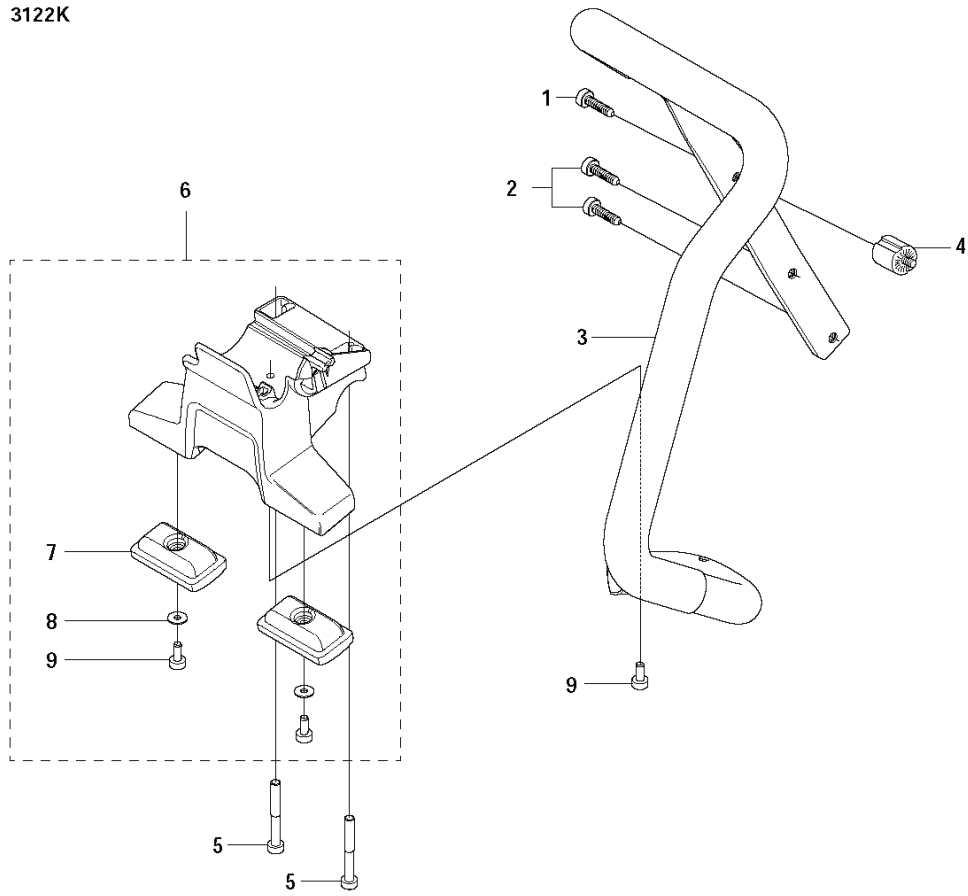

G 3122K

REF.	PART NO.	DESCRIPTION	REMARK	QTY.	KIT
1	503215310	SCREW ITXSCM		1	
2	503215420	SCREW ITXSCT		2	
3	521954801	HANDLE		1	
4	501269704	ANTIVIBRATION ELEMENT		1	
5	544218447	SCREW ITXSCM		2	
6	525820401	GROUND SUPPORT	Incl. 7 - 9	1	
7	544811601	BASE		2	
8	734114741	WASHER		2	
9	503215312	SCREW ITXSCM		3