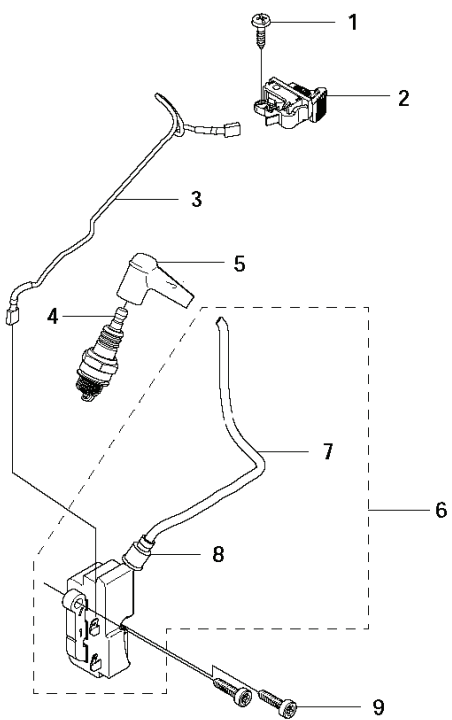

J 3122K

REF.	PART NO.	DESCRIPTION	REMARK	QTY.	KIT
1	503212806	SCREW CCRPANT		1	
2	506318602	STOP SWITCH		1	
3	501839803	CABLE		1	
4	503235109	SPARK PLUG	RCJ 6Y	1	
5	501485402	SPARK PLUG CAP		1	
6	510115601	IGNITION MODULE	Incl. 7 - 8	1	
7	506387834	IGNITION CABLE		1	
8	505277516	CABLE SLEEVE		1	
9	503215320	SCREW ITXSCM		2	
10	735117350	SPRING WASHER		1	
11	503221003	HEXAGON NUT		1	
12	522892004	FLYWHEEL ASSY	Incl. 13 - 16	1	
13	501634801	SPRING		2	
14	503230042	WASHER		2	
15	501673203	PAWL		2	
16	506006901	SCREW		2