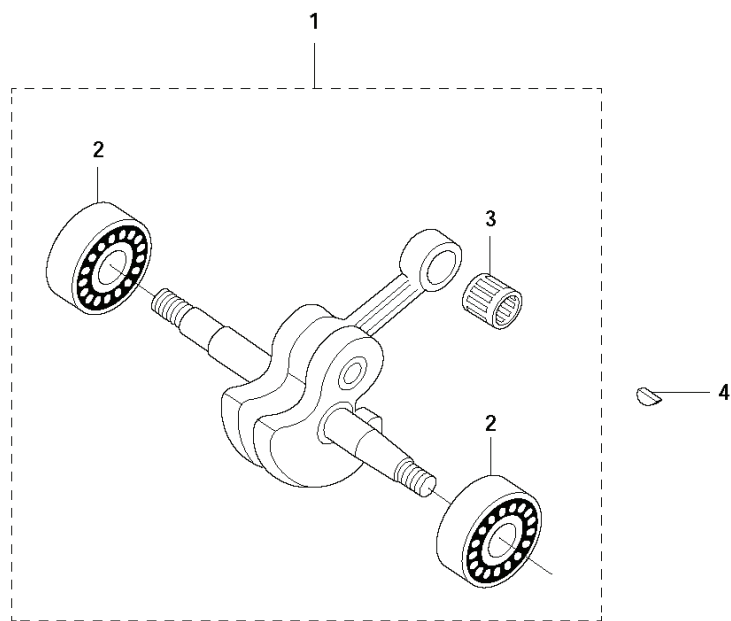

E 3122K

REF.	PART NO.	DESCRIPTION	REMARK	QTY.	KIT
1	577343802	CRANKSHAFT	Incl. 2 - 3	1	
2	503250002	BALL BEARING		2	
3	503132901	NEEDLE HOLDER		1	
4	735880600	WOODRUFF KEY		1