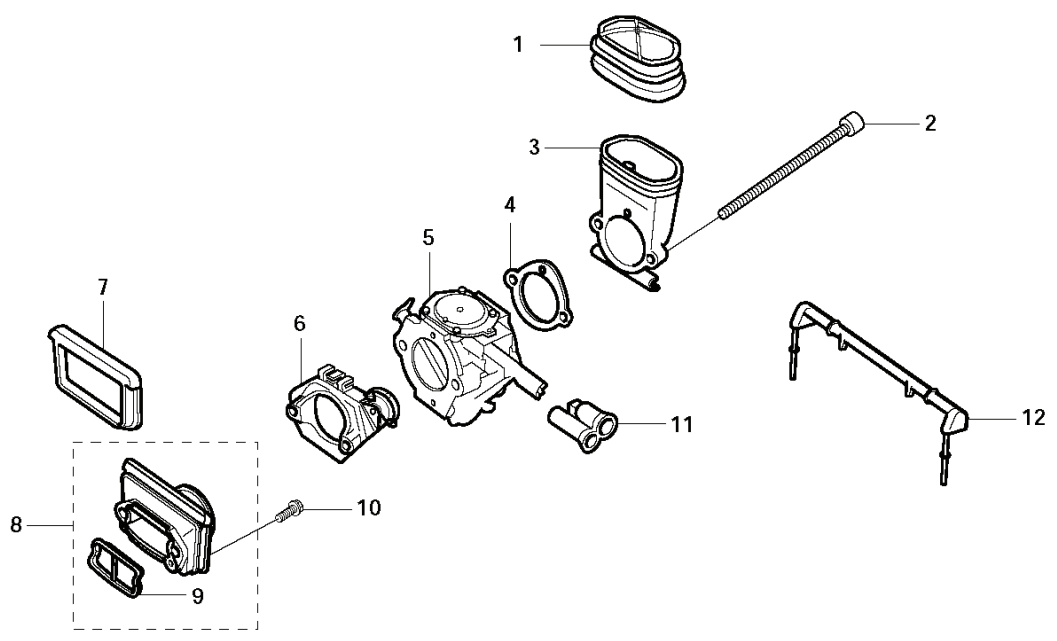

# **SPARE PARTS LIST**

**M**<sub>3122K</sub>

2

---

REF.	PART NO.	DESCRIPTION	REMARK	QTY.	KIT
1	506382601	TOOL		1	
2	506292403	GASKET KIT	Incl. 3 - 7	1	
3	506274302	GASKET		1	
4	503131305	GASKET		1	
5	503260205	SEALING RING		2	
6	503134501	CRANKCASE		1	
7	503134601	GASKET		1	

**A** 3122K

---

REF.	PART NO.	DESCRIPTION	REMARK	QTY.	KIT
1	501896302	CLUTCH COVER ASSY	Incl. 2 - 6	1	
2	501896401	CLUTCH COVER		1	
3	505267650	PAWL		1	
4	501248101	LOCK NUT		1	
5	503135701	SCREW		1	
6	503624201	DECAL		1	
7	503144901	CLUTCH ASSY	Incl. 8	1	
8	503145101	CLUTCH SPRING		3	
9	506254903	GEAR WHEEL ASSY	Incl. 10	1	
10	503253801	NEEDLE BEARING		1	
11	506285901	SPACING SLEEVE		1	

---

REF.	PART NO.	DESCRIPTION	REMARK	QTY.	KIT
1	503215330	SCREW ITXSCM		6	
2	506240401	FILTER COVER		1	
3	506268601	PREFILTER		1	
4	506240501	FILTER BOTTOM		1	
5	506249802	AIR FILTER		1	
6	506275301	CYLINDER COVER	Incl. 1,7	1	
7	506283930	SEALING		1	
8	506250301	INSERT		1	
9	577299201	LABEL		1	

**D** 3122K

---

REF.	PART NO.	DESCRIPTION	REMARK	QTY.	KIT
1	506250201	BELLOWS		1	
2	504909465	SCREW ITX SCT		2	
3	506241301	INLET BEND		1	
4	506274302	GASKET		1	
5	503281270	CARBURETTOR		1	
6	506289701	FLANGE		1	
7	503143701	SEALING		1	
8	506275202	FLANGE	Incl. 9	1	
9	506313801	INSERT		1	
10	503215320	SCREW ITX SCM		2	
11	506254601	CHISEL GUIDE		1	
12	506250401	SUPPORT		1	
13	506292403	GASKET KIT	Incl. 4, 14 - 17	1	
14	503131305	GASKET		1	
15	503260205	SEALING RING		2	
16	503134501	CRANKCASE		1	
17	503134601	GASKET		1	