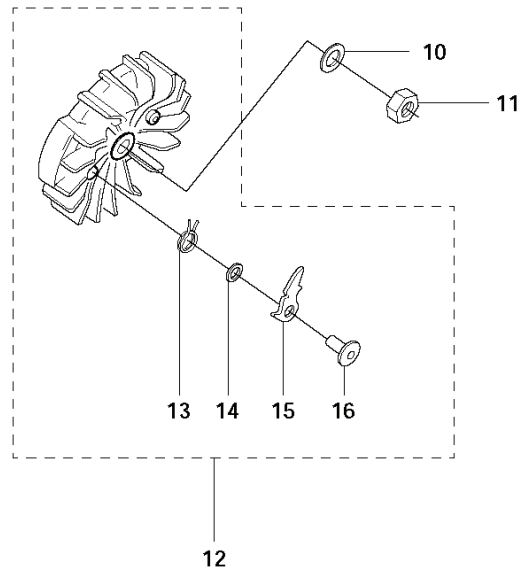

J 3122K

REF.	PART NO.	DESCRIPTION	REMARK	QTY.	KIT
1	503212806	SCREW CCRPANT		1	
2	506318602	STOP SWITCH		1	
3	501839803	CABLE		1	
4	503235109	SPARK PLUG	RCJ 6Y	1	
5	501485402	SPARK PLUG CAP		1	
6	510115601	IGNITION MODULE	Incl. 7 - 8	1	
7	506387834	IGNITION CABLE		1	
8	505277516	CABLE SLEEVE		1	
9	503215320	SCREW ITXSCM		2	
10	735117350	SPRING WASHER		1	
11	503221003	HEXAGON NUT		1	
12	522892004	FLYWHEEL ASSY	Incl. 13 - 16	1	
13	501634801	SPRING		2	
14	503230042	WASHER		2	
15	501673203	PAWL		2	
16	506006901	SCREW		2