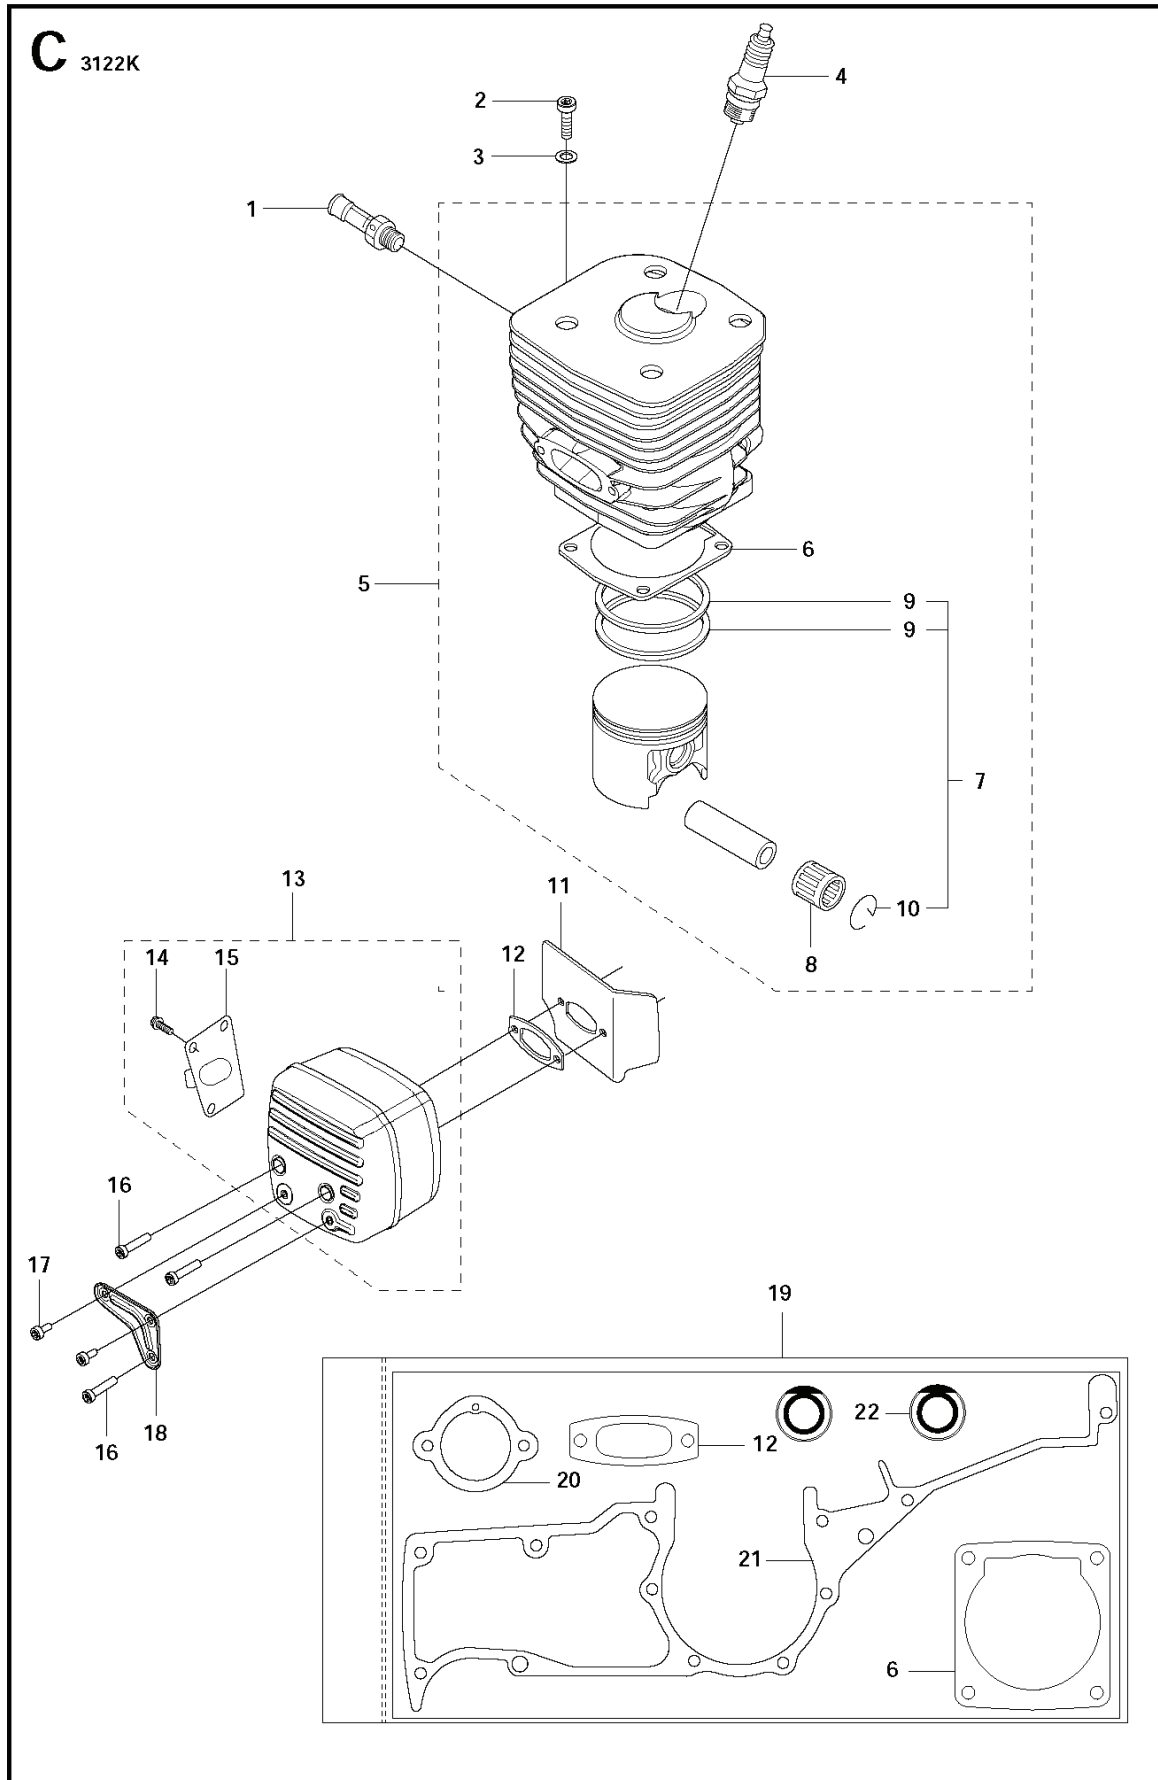

**E** 3122K

---

REF.	PART NO.	DESCRIPTION	REMARK	QTY.	KIT
1	577343802	CRANKSHAFT	Incl. 2 - 3	1	
2	503250002	BALL BEARING		2	
3	503132901	NEEDLE HOLDER		1	
4	735880600	WOODRUFF KEY		1	

**C** 3122K

REF.	PART NO.	DESCRIPTION	REMARK	QTY.	KIT
1	503665601	DECOMPRESSION VALVE		1	
2	516002401	SCREW UNC		4	
3	503230005	WASHER		4	
4	503235111	SPARK PLUG	RCJ 6Y	1	
5	576270002	CYLINDER ASSY	Incl. 6 - 8	1	
6	503134601	GASKET		1	
7	501894103	PISTON ASSY	Incl. 9 - 10	1	
8	503132901	NEEDLE HOLDER		1	
9	503289026	PISTON RING		2	
10	737441300	CIRCLIP		2	
11	506341401	COOLING AIR CONDUCTOR		1	
12	503131305	GASKET		1	
13	505417901	MUFFLER ASSY	Incl. 14 - 15	1	
14	574560401	SCREW EHHM		4	
15	505419001	EXHAUST DUCT		1	
16	544218420	SCREW ITXSCM		3	
17	503215312	SCREW ITXSCM		2	
18	502850801	SUPPORT		1	
19	506292403	GASKET KIT	Incl. 6, 12, 20 - 22	1	
20	506274302	GASKET		1	
21	503134501	CRANKCASE		1	
22	503260205	SEALING RING		2	

# H 3122K

REF.	PART NO.	DESCRIPTION	REMARK	QTY.	KIT
1	503142106	TANK UNIT ASSY	Incl. 1 - 15, 17	1	
2	506289801	THROTTLE CABLE ASSY		1	
3	503140801	BUSHING		1	
4	503577602	FUEL HOSE		1	
5	504357201	PLUG		1	
6	501768304	FUEL HOSE		1	
7	506293901	TANK VENT		1	
8	720127806	PARALLEL PIN		1	
9	720124020	PARALLEL PIN		1	
10	503131601	THROTTLE LOCKOUT		1	
11	503131801	SPRING		1	
12	503133601	THROTTLE CONTROL ASSY		1	
13	503142301	PIN		1	
14	506233401	SUPPORT		1	
15	503214516	SCREW CRCSFT		2	
16	503132602	ANTIVIBRATION ELEMENT		1	
17	506264111	FUEL FILTER	Incl. 18 - 19	1	
18	506271101	HOSE CLAMP		1	
19	506264101	FUEL FILTER		1	
20	503215325	SCREW ITXSCM		2	
21	503132702	ANTIVIBRATION ELEMENT		1	
22	503132502	ANTIVIBRATION ELEMENT		1	
23	544218420	SCREW ITXSCM		2	
24	506255903	TANK CAP ASSY	Incl. 25 - 26	1	
25	506292101	GASKET		1	
26	503578901	HOLDER		1	
27	505420401	NUT		2	
28	501814701	ANTIVIBRATION ELEMENT		1	
29	503215312	SCREW ITXSCM		1	
30	574512201	LOCK NUT		1	