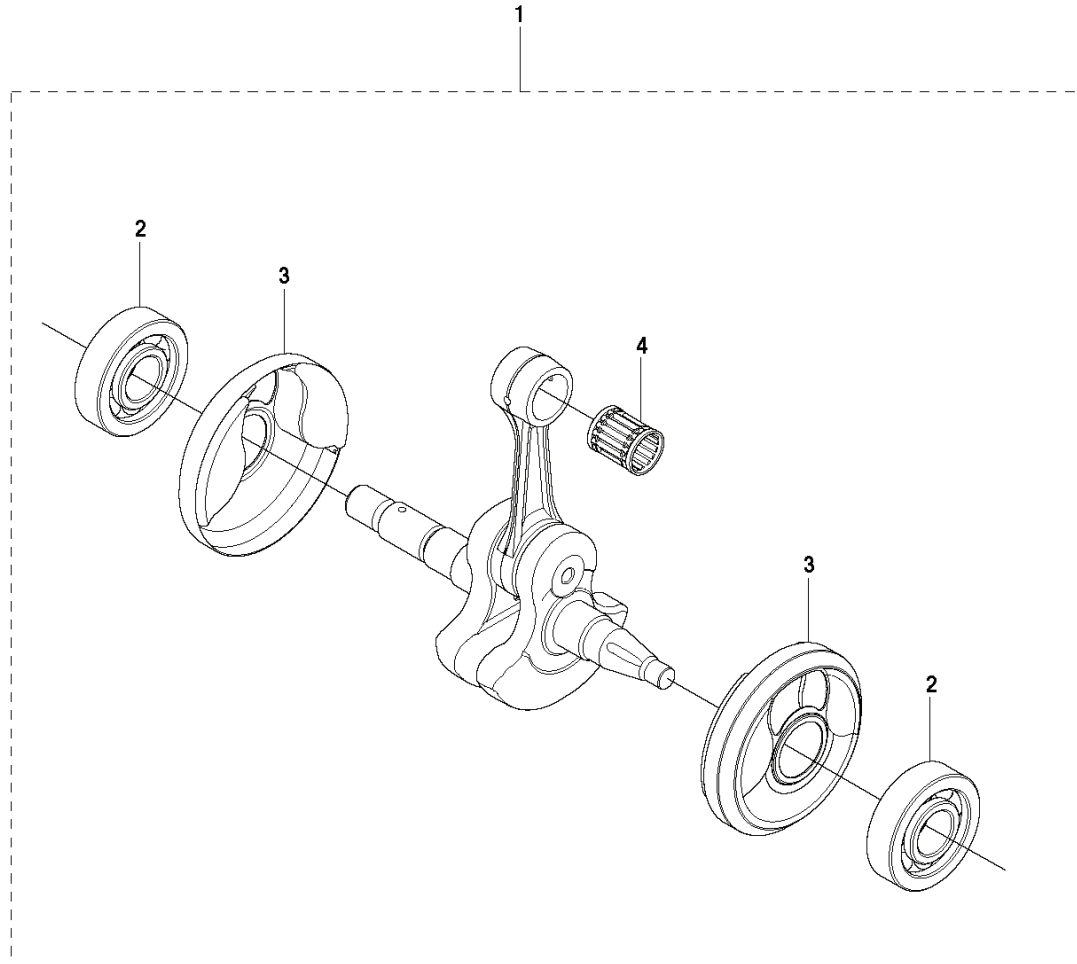

K970 II RING, 2015-03

SPARE PARTS LIST

K970 II Ring

REF.	PART NO.	DESCRIPTION	REMARK	QTY.	KIT
1	588058601	CRANKCASE ASSY	Incl. 2 - 11, 14	1	
2	503215349	SCREW ITXSCM		7	
3	503260204	SEALING RING		2	
4	503215356	SCREW ITXSCM		1	
5	544096401	BELT GUIDE		1	
6	544097701	BUSHING		1	
7	501270801	GUIDE BUSHING		2	
8	577988901	GASKET		1	
9	522856101	RUBBER BUSHING		1	
10	503250002	BALL BEARING		2	
11	544229806	GASKET KIT	Incl. 3, 8, 12 - 13, 17-18	1	
12	576499401	GASKET		1	
13	506378101	GASKET		1	
14	506033202	SCREW		2	
15	506349101	BRACKET		1	
16	505574101	SCREW ITXSCM		2	
17	506413904	GASKET		1	
18	594890101	GASKET		1	

K970 II Ring

REF.	PART NO.	DESCRIPTION	REMARK	QTY.	KIT
1	574267601	CRANKSHAFT ASSY	Incl. 2 - 4	1	
2	503250002	BALL BEARING		2	
3	506414401	CUP		2	
4	503256101	NEEDLE BEARING		1	

K970 II Ring

燃料は

ガソリン

25 : 1

2サイクル
専用オイル

30

REF.	PART NO.	DESCRIPTION	REMARK	QTY.	KIT
1	581922113	FUEL TANK ASSY		1	
2	720124020	PARALLEL PIN		2	1
3	537208501	LEVER		1	1
4	510255201	THROTTLE LOCKOUT		1	1
5	537205601	COVER		1	1
6	574444201	CLIP		1	1
7	581756202	FUEL HOSE		1	1
8	537042404	FUEL HOSE		1	1
9	575526501	CHECK VALVE		1	1
10	506264111	FUEL FILTER		1	1
11	506271101	HOSE CLAMP		1	1
12	506264101	FUEL FILTER		1	1
13	576900401	TANK VENT ASSY		1	1
14	537359501	TANK VENT ASSY		1	1
15	502471601	GROUND SUPPORT		1	1
16	540054902	PURGE		1	1
17	525887402	SCREW CITXPANT		1	1
18	576490401	THROTTLE CABLE ASSY		1	1
19	502471801	THROTTLE CONTROL		1	1
20	537209801	SPRING		1	1
21	576139901	FUEL HOSE		1	1
22	522620001	TANK CAP ASSY		1	
23	506292101	GASKET		1	
24	503578901	HOLDER		1	
25	544061201	SCREW ITXSCM		3	
26	537210309	ANTIVIBRATION ELEMENT		1	
27	537210310	ANTIVIBRATION ELEMENT		1	
28	537210305	ANTIVIBRATION ELEMENT		1	
29	525572002	DECAL		1	
30	506313001	LABEL		1	
31	503230080	WASHER		1	