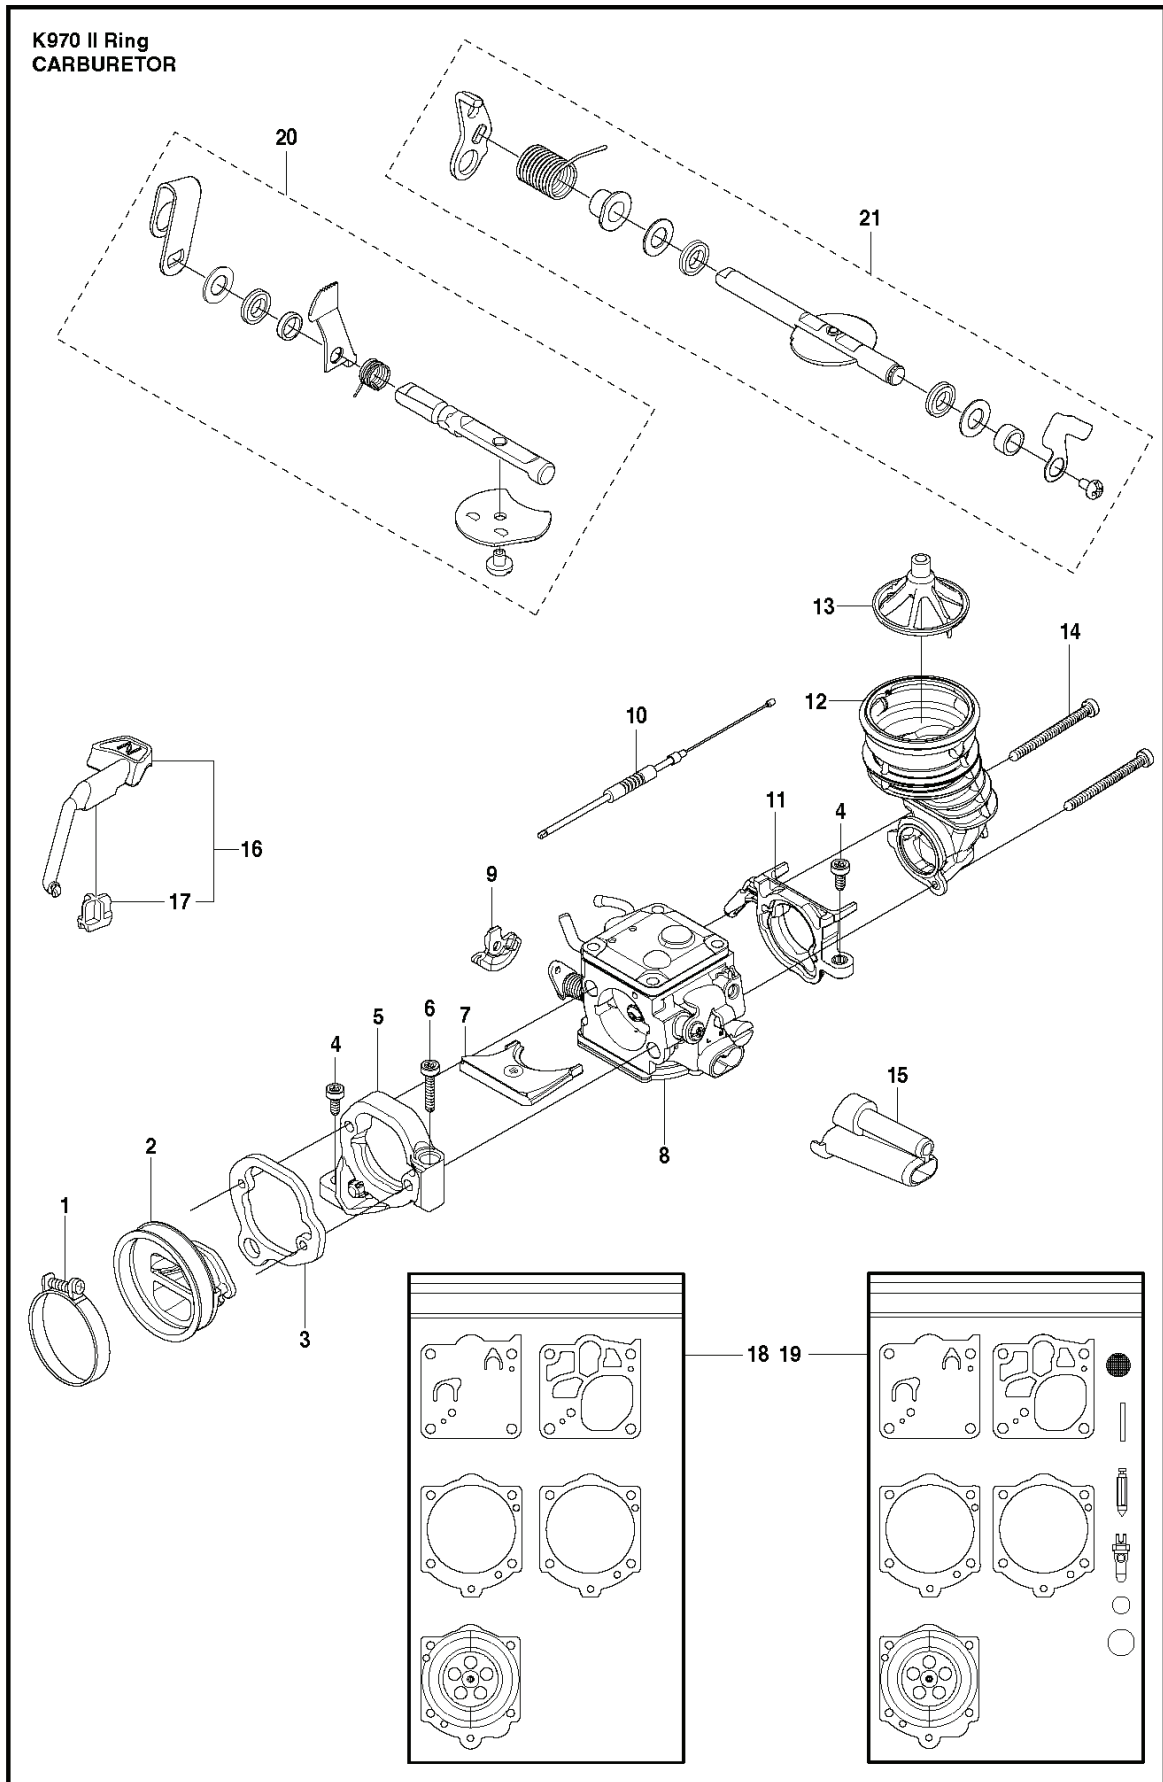

**K970 II Ring
CARBURETOR**

REF.	PART NO.	DESCRIPTION	REMARK	QTY.	KIT
1	505283306	HOSE CLAMP		1	
2	506414101	INLET PIPE		1	
3	544150101	FLANGE		1	
4	503215316	SCREW ITXSCM		2	
5	544113901	CONSOLE		1	
6	503215330	SCREW ITXSCM		1	
7	506414201	PLATE		1	
8	584913001	CARBURETTOR	RWJ-7	1	
9	505148401	LEVER		1	
10	576490401	THROTTLE CABLE ASSY		1	
11	522856201	FLANGE		1	
12	521926701	INLET PIPE		1	
13	510243901	FILTER		1	
14	501971801	SCREW ITXSCM		2	
15	586062101	CHISEL GUIDE		1	
16	506232011	CHOKE	Incl. 17	1	
17	506272501	WEAR PROTECTION		1	
18	502445801	GASKET KIT	Walbro RWJ-5	1	
19	502445902	REPAIR KIT	Walbro RWJ-5	1	
21	593776901	THROTTLE SHAFT		1	
20	593777701	CHOKE SHAFT		1