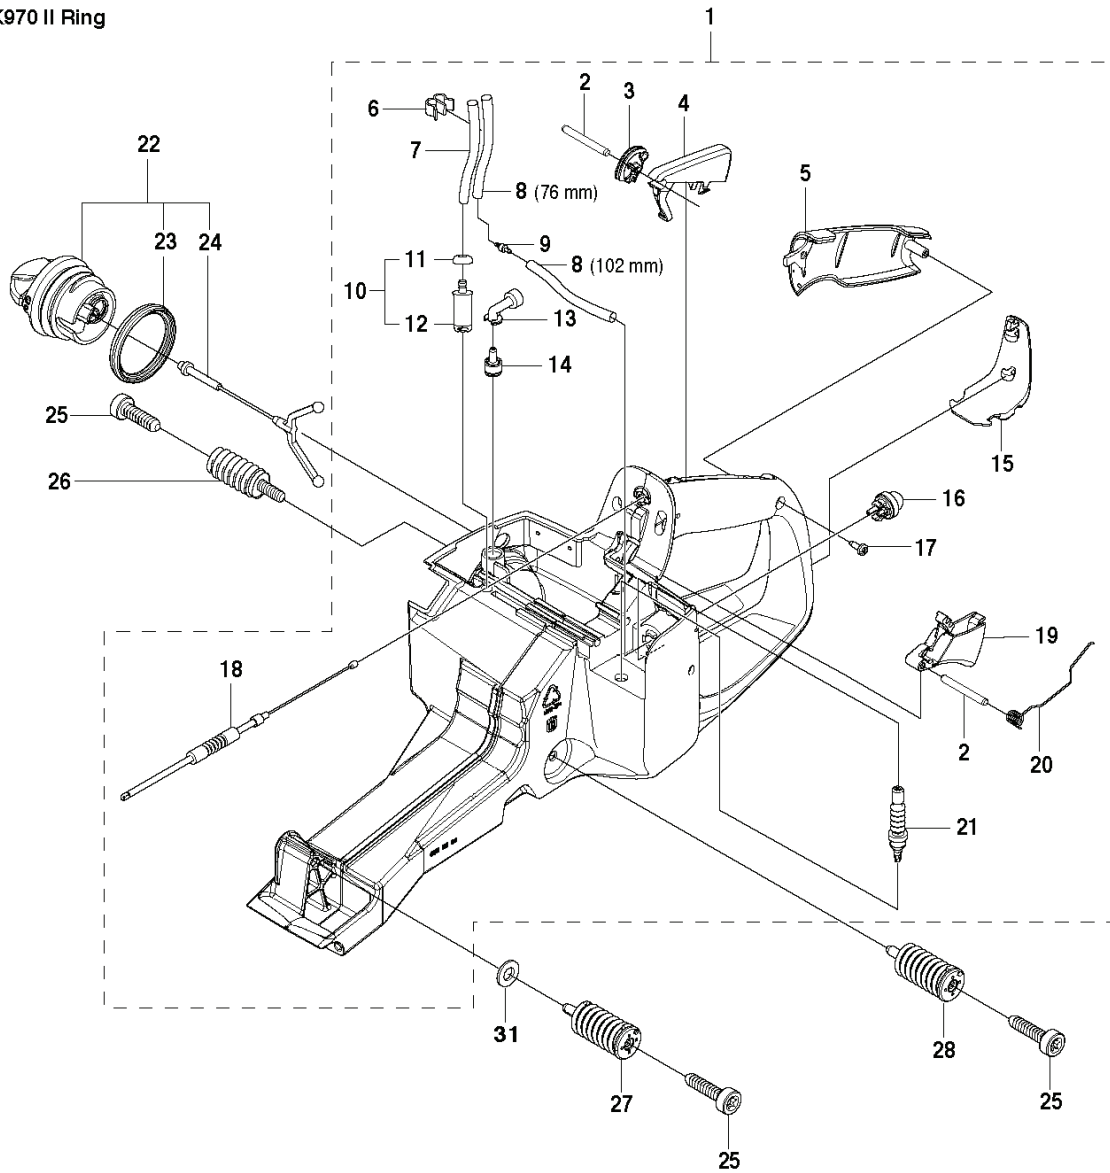

K970 II RING, 2015-03

SPARE PARTS LIST

K970 II Ring

REF.	PART NO.	DESCRIPTION	REMARK	QTY.	KIT
1	588058601	CRANKCASE ASSY	Incl. 2 - 11, 14	1	
2	503215349	SCREW ITXSCM		7	
3	503260204	SEALING RING		2	
4	503215356	SCREW ITXSCM		1	
5	544096401	BELT GUIDE		1	
6	544097701	BUSHING		1	
7	501270801	GUIDE BUSHING		2	
8	577988901	GASKET		1	
9	522856101	RUBBER BUSHING		1	
10	503250002	BALL BEARING		2	
11	544229806	GASKET KIT	Incl. 3, 8, 12 - 13, 17-18	1	
12	576499401	GASKET		1	
13	506378101	GASKET		1	
14	506033202	SCREW		2	
15	506349101	BRACKET		1	
16	505574101	SCREW ITXSCM		2	
17	506413904	GASKET		1	
18	594890101	GASKET		1	

K970 II Ring

REF.	PART NO.	DESCRIPTION	REMARK	QTY.	KIT
1	574267601	CRANKSHAFT ASSY	Incl. 2 - 4	1	
2	503250002	BALL BEARING		2	
3	506414401	CUP		2	
4	503256101	NEEDLE BEARING		1	

K970 II Ring

燃料は

ガソリン

25 : 1

2サイクル
専用オイル

30

REF.	PART NO.	DESCRIPTION	REMARK	QTY.	KIT
1	581922113	FUEL TANK ASSY		1	
2	720124020	PARALLEL PIN		2	1
3	537208501	LEVER		1	1
4	510255201	THROTTLE LOCKOUT		1	1
5	537205601	COVER		1	1
6	574444201	CLIP		1	1
7	581756202	FUEL HOSE		1	1
8	537042404	FUEL HOSE		1	1
9	575526501	CHECK VALVE		1	1
10	506264111	FUEL FILTER		1	1
11	506271101	HOSE CLAMP		1	1
12	506264101	FUEL FILTER		1	1
13	576900401	TANK VENT ASSY		1	1
14	537359501	TANK VENT ASSY		1	1
15	502471601	GROUND SUPPORT		1	1
16	540054902	PURGE		1	1
17	525887402	SCREW CITXPANT		1	1
18	576490401	THROTTLE CABLE ASSY		1	1
19	502471801	THROTTLE CONTROL		1	1
20	537209801	SPRING		1	1
21	576139901	FUEL HOSE		1	1
22	522620001	TANK CAP ASSY		1	
23	506292101	GASKET		1	
24	503578901	HOLDER		1	
25	544061201	SCREW ITXSCM		3	
26	537210309	ANTIVIBRATION ELEMENT		1	
27	537210310	ANTIVIBRATION ELEMENT		1	
28	537210305	ANTIVIBRATION ELEMENT		1	
29	525572002	DECAL		1	
30	506313001	LABEL		1	
31	503230080	WASHER		1	