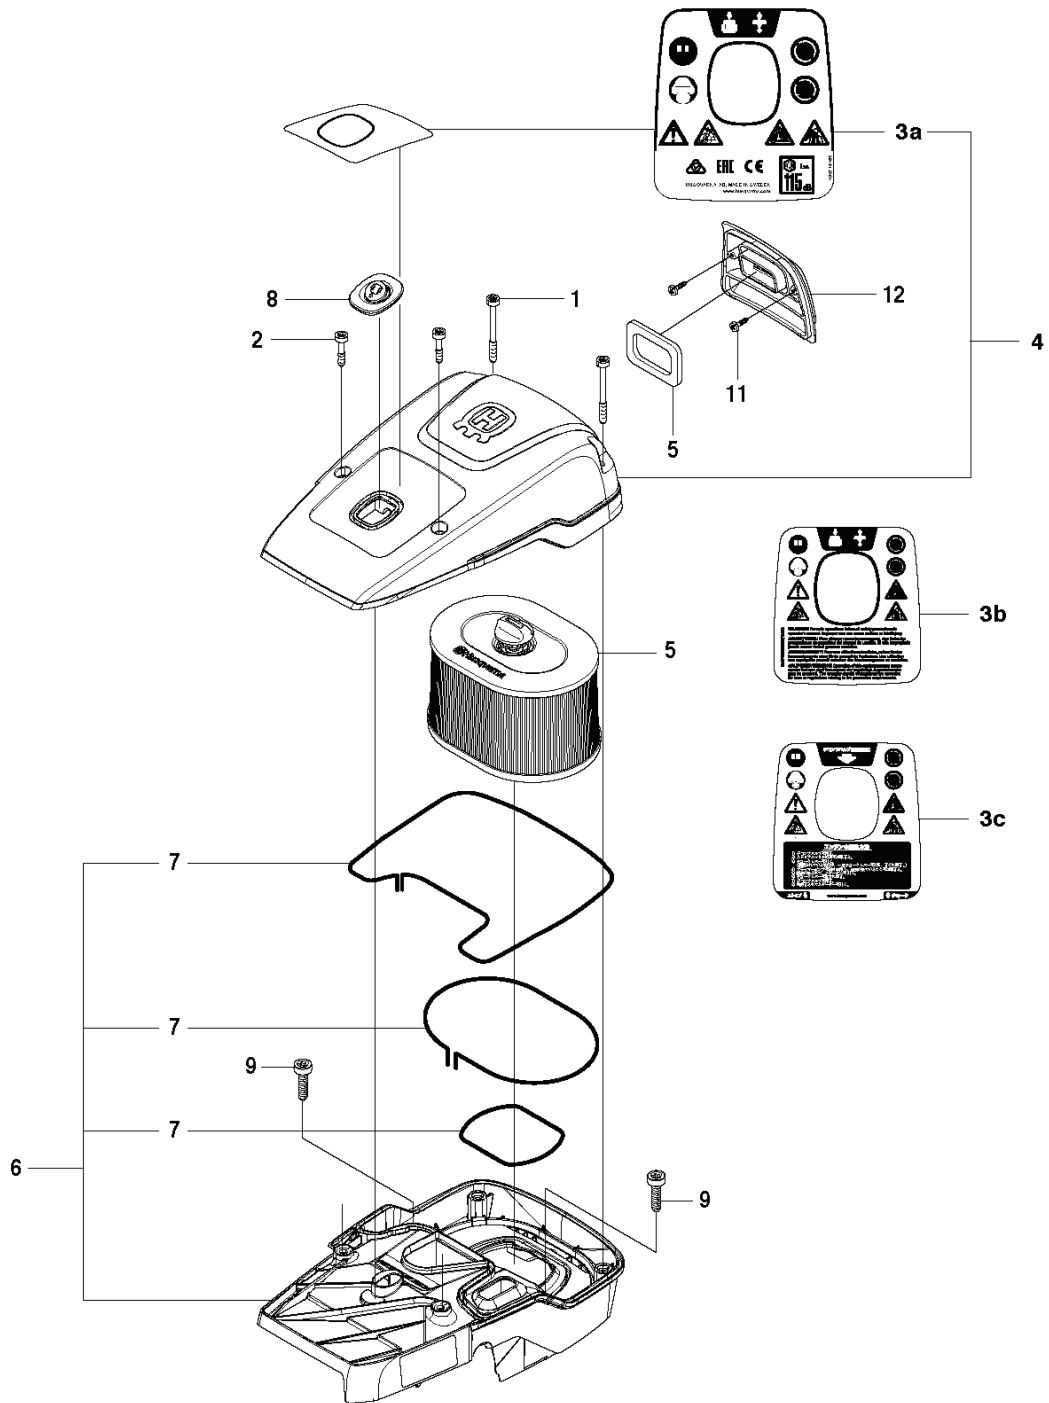

K970 II Ring

10 — **K970
RING**

REF.	PART NO.	DESCRIPTION	REMARK	QTY.	KIT
1	503215356	SCREW ITXSCM		2	
2	503215326	SCREW ITXSCM		2	
3a	584913304	DECAL		1	
3b	584913301	DECAL		1	
3c	584913303	DECAL		1	
4	587005102	FILTER COVER ASSY		1	
5	510244104	AIR FILTER		1	
6	586356402	CYLINDER COVER ASSY	Incl. 7	1	
7	525617004	SEALING	L=1.2 M. Cut to fit	2	
8	585428301	PLUG		1	
9	503215330	SCREW ITXSCM		2	
10	525571604	DECAL		1	
11	729528971	SCREW CRPANT		2	
12	576431401	COVER		1	
13	578065301	SEALING		1