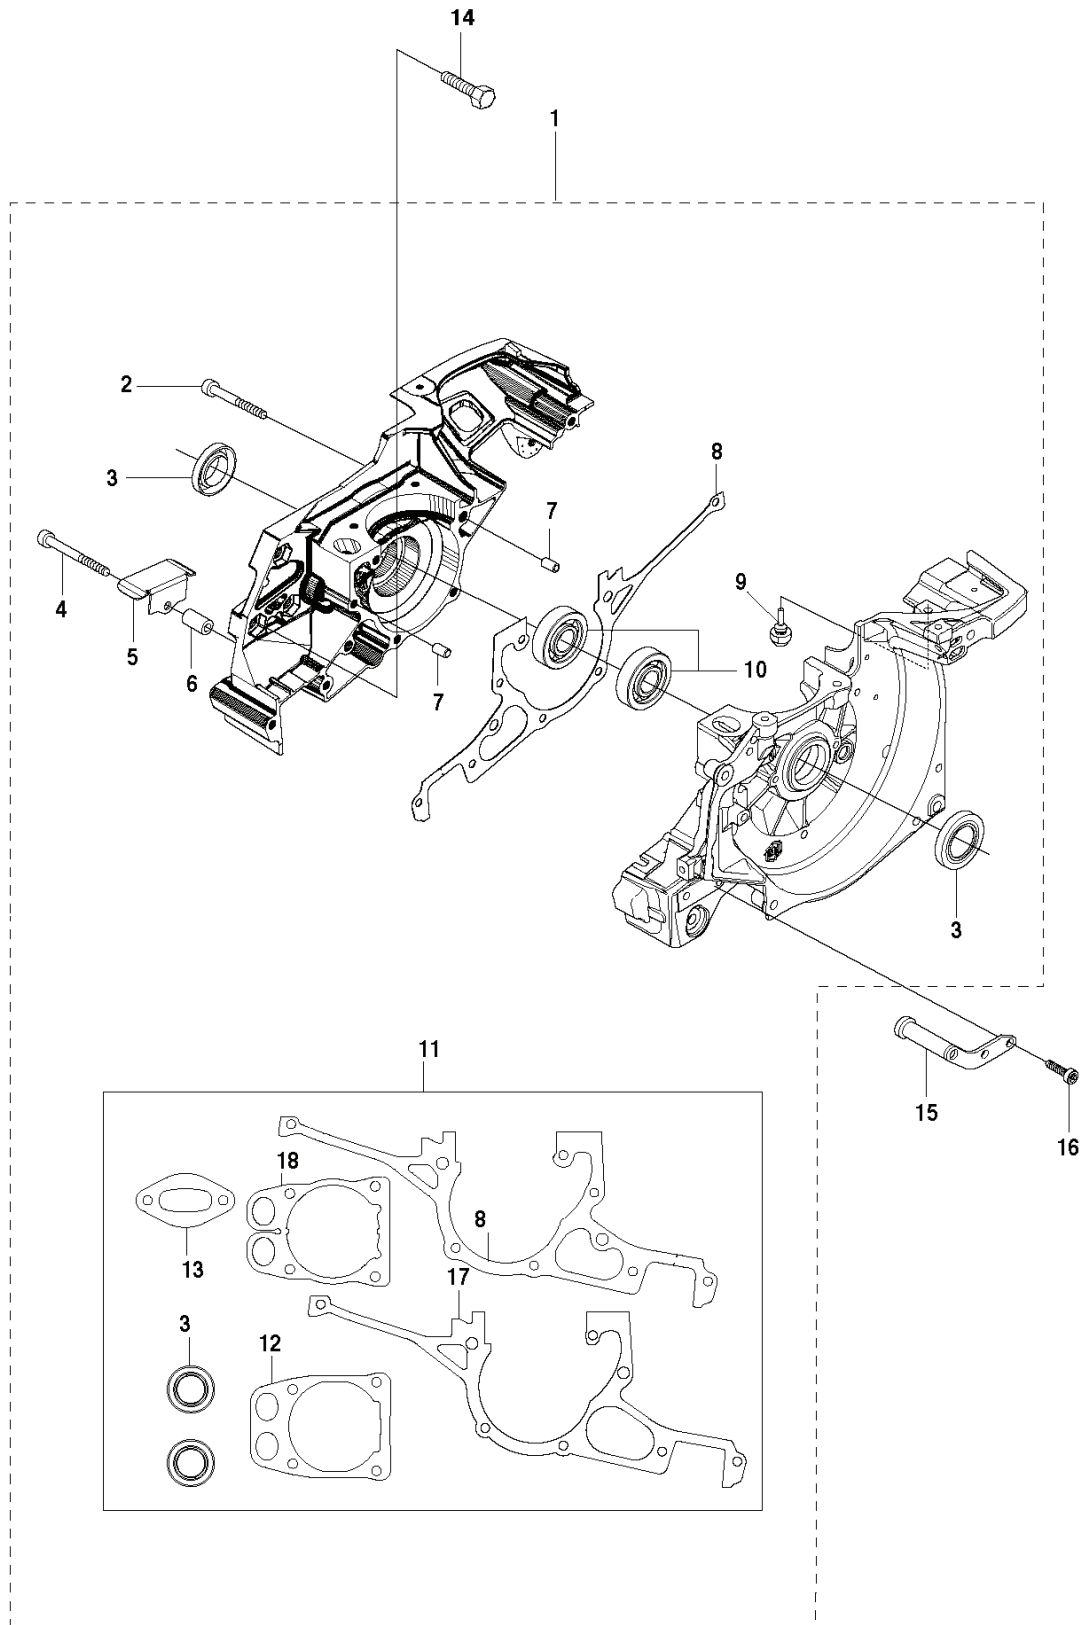

K970 II RING, 2015-03

SPARE PARTS LIST

K970 II Ring

REF.	PART NO.	DESCRIPTION	REMARK	QTY.	KIT
1	588058601	CRANKCASE ASSY	Incl. 2 - 11, 14	1	
2	503215349	SCREW ITXSCM		7	
3	503260204	SEALING RING		2	
4	503215356	SCREW ITXSCM		1	
5	544096401	BELT GUIDE		1	
6	544097701	BUSHING		1	
7	501270801	GUIDE BUSHING		2	
8	577988901	GASKET		1	
9	522856101	RUBBER BUSHING		1	
10	503250002	BALL BEARING		2	
11	544229806	GASKET KIT	Incl. 3, 8, 12 - 13, 17-18	1	
12	576499401	GASKET		1	
13	506378101	GASKET		1	
14	506033202	SCREW		2	
15	506349101	BRACKET		1	
16	505574101	SCREW ITXSCM		2	
17	506413904	GASKET		1	
18	594890101	GASKET		1	

K970 II Ring

REF.	PART NO.	DESCRIPTION	REMARK	QTY.	KIT
1	574267601	CRANKSHAFT ASSY	Incl. 2 - 4	1	
2	503250002	BALL BEARING		2	
3	506414401	CUP		2	
4	503256101	NEEDLE BEARING		1	

K970 II Ring

燃料は

ガソリン

25 : 1

2サイクル
専用オイル

30

REF.	PART NO.	DESCRIPTION	REMARK	QTY.	KIT
1	581922113	FUEL TANK ASSY		1	
2	720124020	PARALLEL PIN		2	1
3	537208501	LEVER		1	1
4	510255201	THROTTLE LOCKOUT		1	1
5	537205601	COVER		1	1
6	574444201	CLIP		1	1
7	581756202	FUEL HOSE		1	1
8	537042404	FUEL HOSE		1	1
9	575526501	CHECK VALVE		1	1
10	506264111	FUEL FILTER		1	1
11	506271101	HOSE CLAMP		1	1
12	506264101	FUEL FILTER		1	1
13	576900401	TANK VENT ASSY		1	1
14	537359501	TANK VENT ASSY		1	1
15	502471601	GROUND SUPPORT		1	1
16	540054902	PURGE		1	1
17	525887402	SCREW CITXPANT		1	1
18	576490401	THROTTLE CABLE ASSY		1	1
19	502471801	THROTTLE CONTROL		1	1
20	537209801	SPRING		1	1
21	576139901	FUEL HOSE		1	1
22	522620001	TANK CAP ASSY		1	
23	506292101	GASKET		1	
24	503578901	HOLDER		1	
25	544061201	SCREW ITXSCM		3	
26	537210309	ANTIVIBRATION ELEMENT		1	
27	537210310	ANTIVIBRATION ELEMENT		1	
28	537210305	ANTIVIBRATION ELEMENT		1	
29	525572002	DECAL		1	
30	506313001	LABEL		1	
31	503230080	WASHER		1	