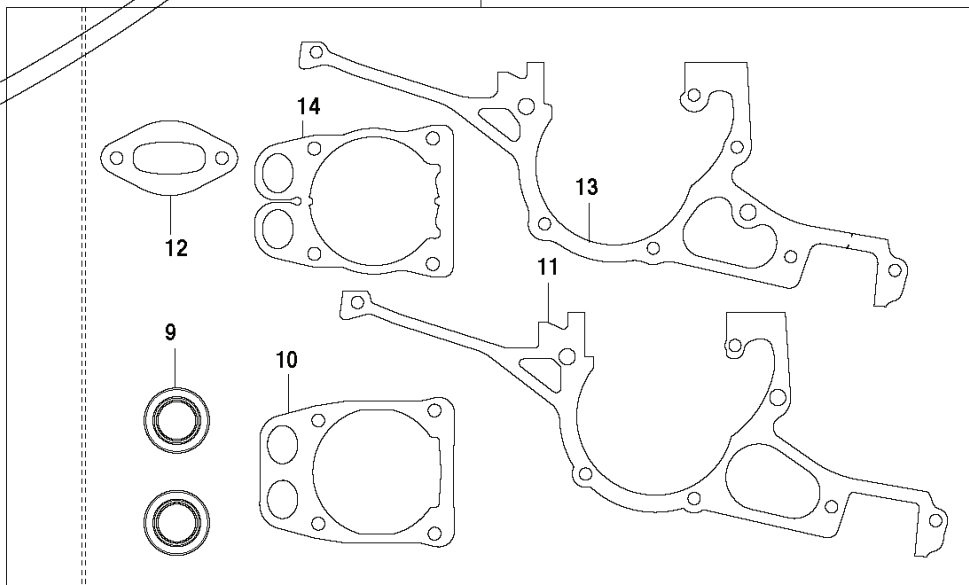

K970 II Ring

REF.	PART NO.	DESCRIPTION	REMARK	QTY.	KIT
1	506363804	TOOL	Incl. 2 - 5	1	
8	544229806	GASKET KIT	Incl. 9 - 14	1	
2	506382601	TOOL		1	
3	501192201	TOOL		1	
4	506355201	SPANNER	19mm	1	
5	506363601	HEX KEY	Allenkey 6mm	1	
6	506384902	GUN		1	
7	544080402	GREASE		1	
9	503260204	SEALING RING		2	
10	576499401	GASKET		1	
11	506413904	GASKET		1	
12	506378101	GASKET		1	
13	577988901	GASKET		1	
14	594890101	GASKET		1