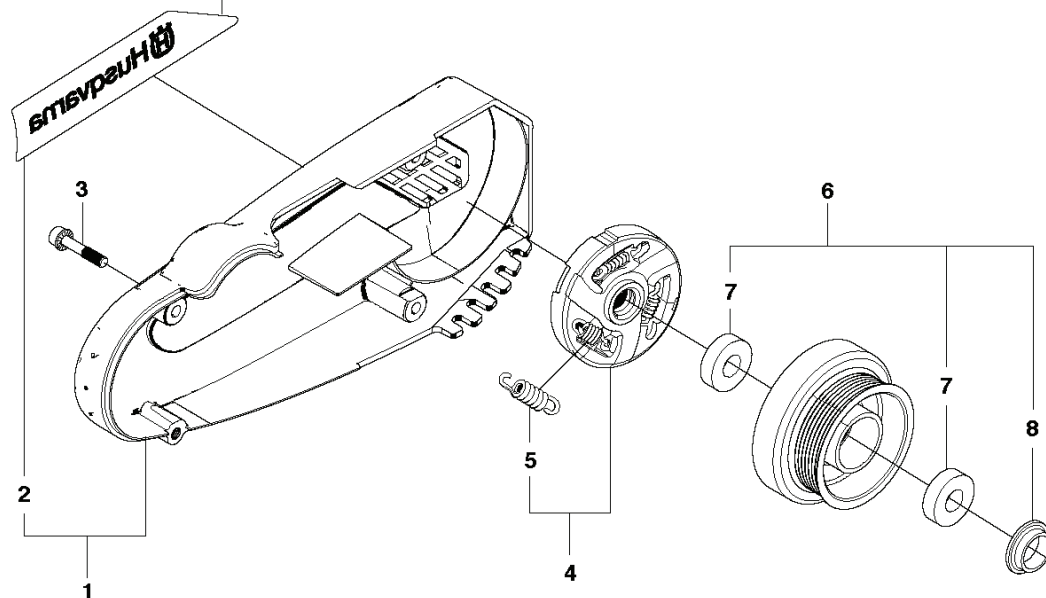

K970 II Ring

Husqvarna

REF.	PART NO.	DESCRIPTION	REMARK	QTY.	KIT
1	506280907	BELT GUARD	Incl. 2	1	
2	544933101	LABEL		1	
3	503215321	SCREW ITXSCM		4	
4	503701501	CLUTCH ASSY	Incl. 5	1	
5	588421501	CLUTCH SPRING		3	
6	525621001	DRIVING PULLEY ASSY	Incl 7 - 8	1	
7	525831801	BALL BEARING		2	
8	506316901	DUST COVER		1