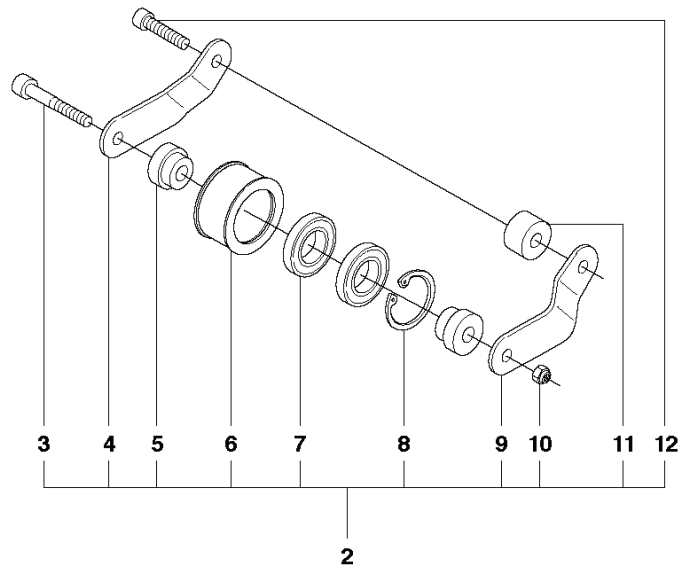

K970 II Ring

REF.	PART NO.	DESCRIPTION	REMARK	QTY.	KIT
1	544908401	BELT		1	
2	506280605	BELT TENSIONER ASSY	Incl. 3 - 12	1	
3	544218437	SCREW ITXSCM		1	
4	506335302	LEVER		1	
5	506335201	SPACER		2	
6	506335101	ROLLER		1	
7	525831801	BALL BEARING		2	
8	735312810	CIRCLIP		1	
9	506335301	LEVER		1	
10	732211601	LOCK NUT		1	
11	506335401	SPACER		1	
12	544218401	SCREW ITXSCM		1