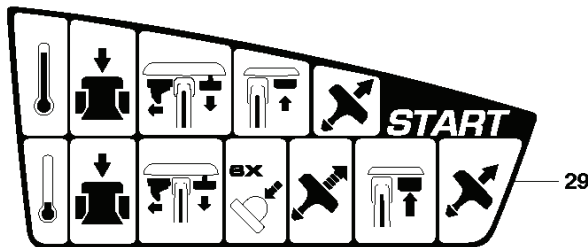

K970 II Ring

燃料は

ガソリン

25 : 1

2サイクル
専用オイル

30

REF.	PART NO.	DESCRIPTION	REMARK	QTY.	KIT
1	581922113	FUEL TANK ASSY		1	
2	720124020	PARALLEL PIN		2	1
3	537208501	LEVER		1	1
4	510255201	THROTTLE LOCKOUT		1	1
5	537205601	COVER		1	1
6	574444201	CLIP		1	1
7	581756202	FUEL HOSE		1	1
8	537042404	FUEL HOSE		1	1
9	575526501	CHECK VALVE		1	1
10	506264111	FUEL FILTER		1	1
11	506271101	HOSE CLAMP		1	1
12	506264101	FUEL FILTER		1	1
13	576900401	TANK VENT ASSY		1	1
14	537359501	TANK VENT ASSY		1	1
15	502471601	GROUND SUPPORT		1	1
16	540054902	PURGE		1	1
17	525887402	SCREW CITXPANT		1	1
18	576490401	THROTTLE CABLE ASSY		1	1
19	502471801	THROTTLE CONTROL		1	1
20	537209801	SPRING		1	1
21	576139901	FUEL HOSE		1	1
22	522620001	TANK CAP ASSY		1	
23	506292101	GASKET		1	
24	503578901	HOLDER		1	
25	544061201	SCREW ITXSCM		3	
26	537210309	ANTIVIBRATION ELEMENT		1	
27	537210310	ANTIVIBRATION ELEMENT		1	
28	537210305	ANTIVIBRATION ELEMENT		1	
29	525572002	DECAL		1	
30	506313001	LABEL		1	
31	503230080	WASHER		1