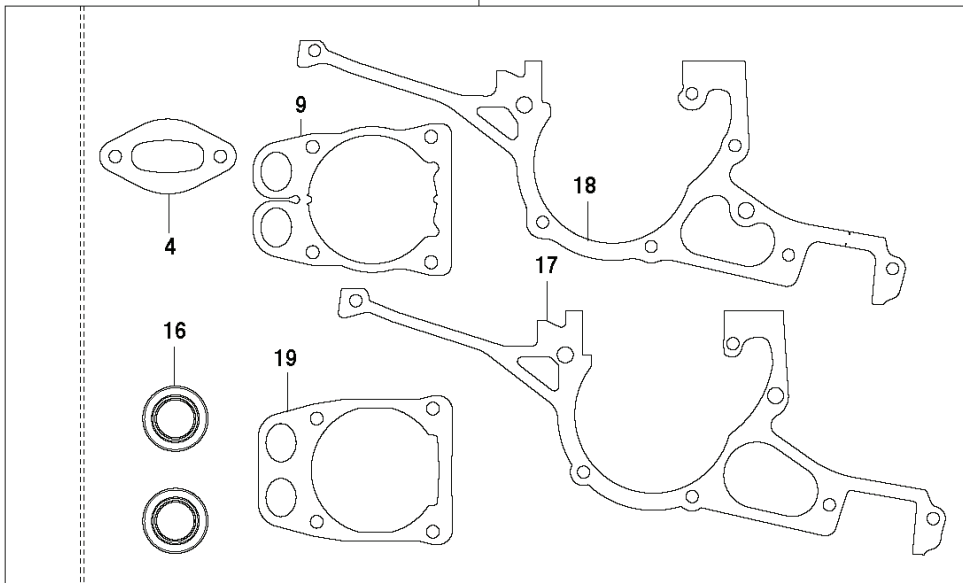

REF.	PART NO.	DESCRIPTION	REMARK	QTY.	KIT
1	738881001	LUBRICATION NIPPLE		2	
2	503220001	HEXAGON NUT		2	
3	503230401	WASHER		2	
4	725545905	SCREW IHSCM		1	
5	503230403	WASHER		1	
6	503200045	SCREW EH-HFM		1	
7	506277501	PULLEY		1	
8	501981080	SCREW ITXSCM		1	
9	721125270	GROOVED PIN		1	
10	506389007	CHASSIS	Incl. 1, 9, 11 - 17, 20	1	
11	506257301	COMPRESSION SPRING		1	
12	506328001	LOCKING BUTTON		1	
13	721440600	SPRING PIN		1	
14	735310800	CIRCLIP		1	
15	503230112	WASHER		1	
16	503263022	O-RING		2	
17	506351502	DRIVE SHAFT	Incl. 18 - 19	1	
18	583953301	BALL BEARING		2	
20	544077601	SLEEVE	Incl. 21 - 22	2	
21	506343901	GASKET KIT		2	
22	740482502	O-RING		2	
23	506351903	WEAR PROTECTION	Incl. 24	1	
24	505574101	SCREW ITXSCM		1	
25	503215320	SCREW ITXSCM		1	
26	506352304	GEAR WHEEL ASSY	Incl. 27 - 32	1	
27	506374901	SLEEVE		1	
28	506374602	FLANGE WASHER		1	
29	506178304	GEAR WHEEL		1	
30	506312202	DRIVER	Incl. 33	1	
31	581855201	SCREW		1	
32	506139511	WASHER		1	
33	721425250	SPRING PIN		2	
34	740422400	O-RING		1	
35	506374801	SEALING		1	
36	503215312	SCREW ITXSCM		3	
37	506374701	SEALING COLLAR		1	

K970 II Ring