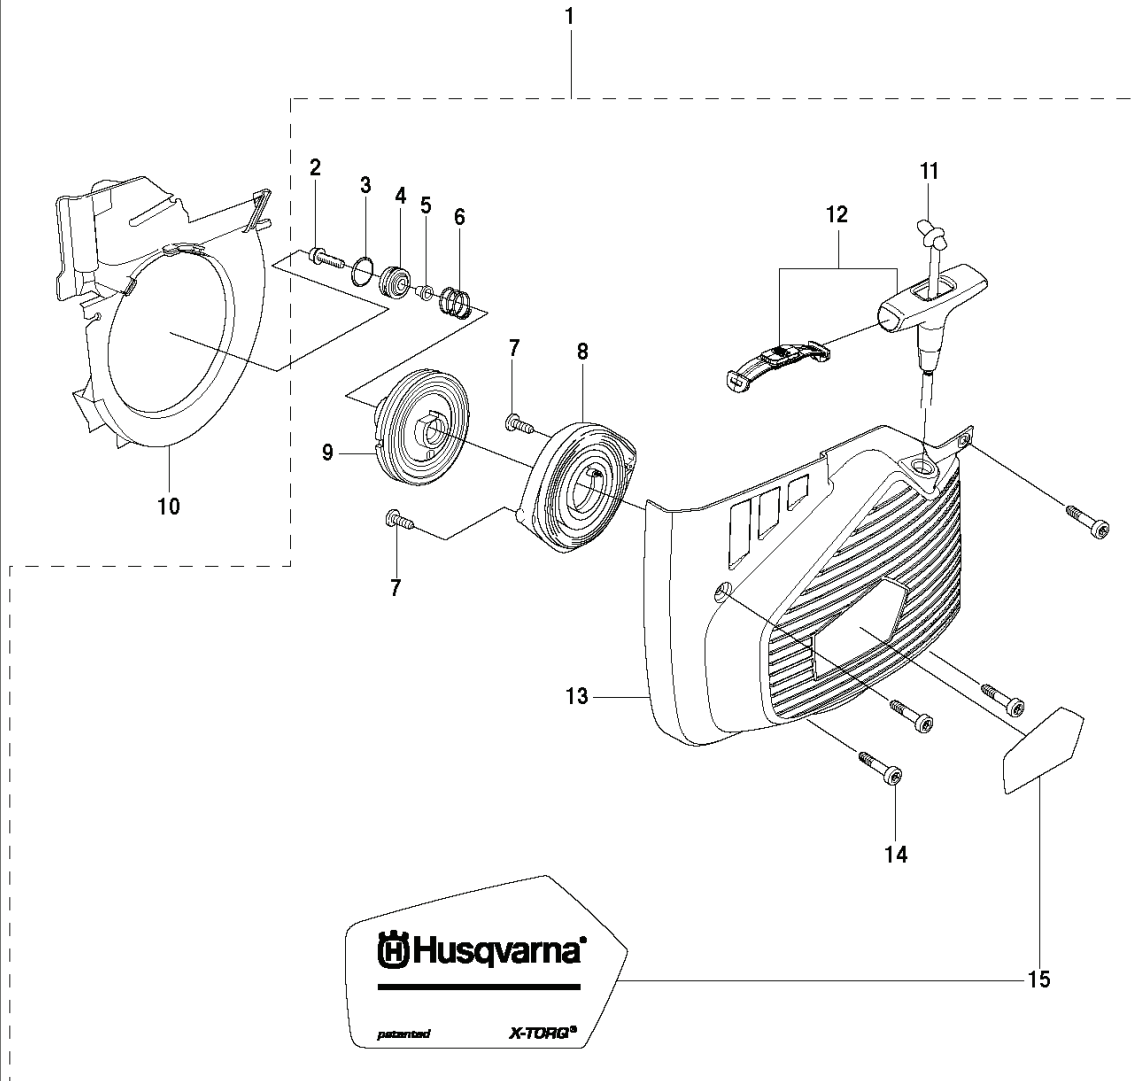

K970 II Ring

REF.	PART NO.	DESCRIPTION	REMARK	QTY.	KIT
1	574267601	CRANKSHAFT ASSY	Incl. 2 - 4	1	
2	503250002	BALL BEARING		2	
3	506414401	CUP		2	
4	503256101	NEEDLE BEARING		1	

K970 II Ring

燃料は

ガソリン

25 : 1

2サイクル
専用オイル

30

REF.	PART NO.	DESCRIPTION	REMARK	QTY.	KIT
1	581922113	FUEL TANK ASSY		1	
2	720124020	PARALLEL PIN		2	1
3	537208501	LEVER		1	1
4	510255201	THROTTLE LOCKOUT		1	1
5	537205601	COVER		1	1
6	574444201	CLIP		1	1
7	581756202	FUEL HOSE		1	1
8	537042404	FUEL HOSE		1	1
9	575526501	CHECK VALVE		1	1
10	506264111	FUEL FILTER		1	1
11	506271101	HOSE CLAMP		1	1
12	506264101	FUEL FILTER		1	1
13	576900401	TANK VENT ASSY		1	1
14	537359501	TANK VENT ASSY		1	1
15	502471601	GROUND SUPPORT		1	1
16	540054902	PURGE		1	1
17	525887402	SCREW CITXPANT		1	1
18	576490401	THROTTLE CABLE ASSY		1	1
19	502471801	THROTTLE CONTROL		1	1
20	537209801	SPRING		1	1
21	576139901	FUEL HOSE		1	1
22	522620001	TANK CAP ASSY		1	
23	506292101	GASKET		1	
24	503578901	HOLDER		1	
25	544061201	SCREW ITXSCM		3	
26	537210309	ANTIVIBRATION ELEMENT		1	
27	537210310	ANTIVIBRATION ELEMENT		1	
28	537210305	ANTIVIBRATION ELEMENT		1	
29	525572002	DECAL		1	
30	506313001	LABEL		1	
31	503230080	WASHER		1	

K970 II Ring

REF.	PART NO.	DESCRIPTION	REMARK	QTY.	KIT
1	544061201	SCREW ITXSCM		1	
2	503215420	SCREW ITXSCT		2	
3	523027501	HANDLE		1	
4	505424502	ANTIVIBRATION ELEMENT		1	

K970 II Ring

REF.	PART NO.	DESCRIPTION	REMARK	QTY.	KIT
1	574507308	STARTER ASSY	Incl. 2 - 9, 11 - 15	1	
2	503210722	SCREW IHST		1	
3	740431300	O-RING		1	
4	506251401	GROMMET		1	
5	506263101	SPACING SLEEVE		1	
6	506253001	COMPRESSION SPRING		1	
7	525887402	SCREW CITXPANT		2	
8	596293101	RECOIL SPRING		1	
9	506258103	STARTER PULLEY		1	
10	544287502	AIR CONDUCTOR		1	
11	506335615	CORD		1	
11	506335650	STARTER ROPE	50 m Coil	1	
12	584257902	STARTER HANDLE ASSY		1	
13	505349402	STARTER COVER		1	
14	501981020	SCREW ITXSCM		4	
15	525571101	DECAL		1	