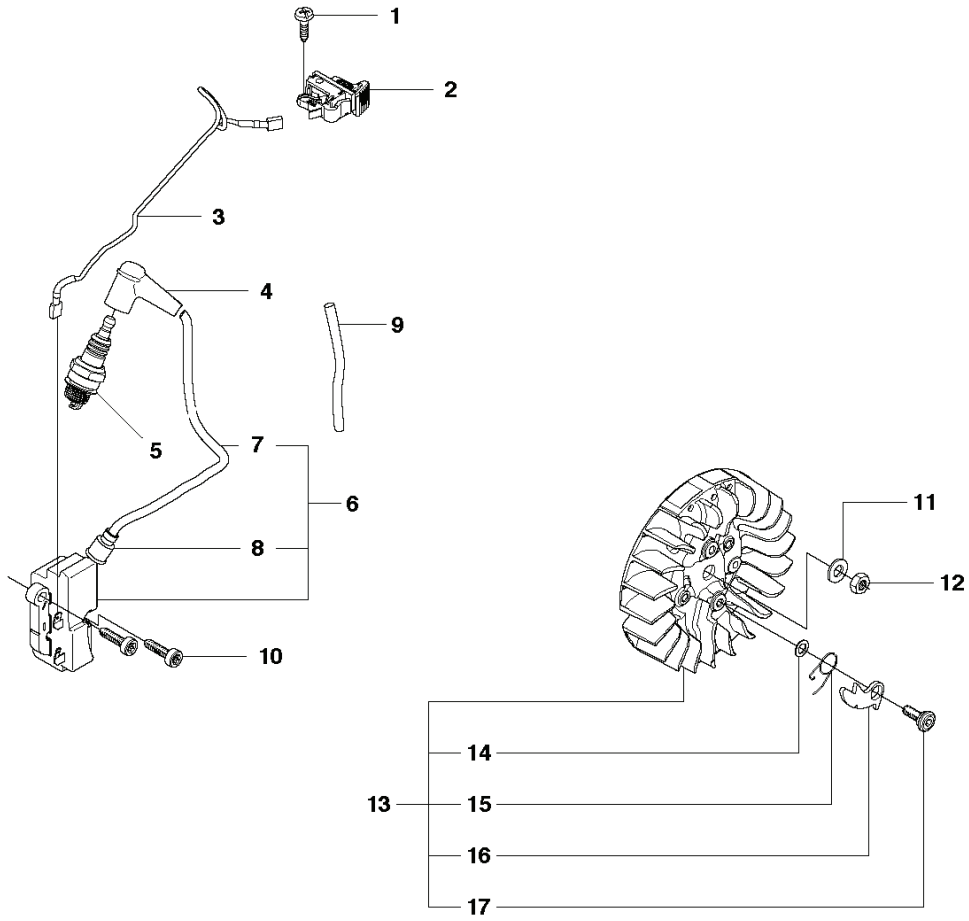

K970 II Ring

REF.	PART NO.	DESCRIPTION	REMARK	QTY.	KIT
1	503212806	SCREW CCRPANT		1	
2	506318603	STOP SWITCH		1	
3	501839801	CABLE		1	
4	501485402	SPARK PLUG CAP		1	
5	503235111	SPARK PLUG	RCJ6Y	1	
6	510115605	IGNITION MODULE	Incl. 7 - 8	1	
7	506387834	IGNITION CABLE		1	
8	505277516	CABLE SLEEVE		1	
9	576851602	PROTECTIVE HOSE		1	
10	503215320	SCREW ITXSCM		2	
11	503230101	WASHER		1	
12	503221011	HEXAGON NUT		1	
13	501375604	FLYWHEEL	Incl. 14 - 17	1	
14	503230042	WASHER		2	
15	501634801	SPRING		2	
16	501673203	PAWL		2	
17	506006901	SCREW		2