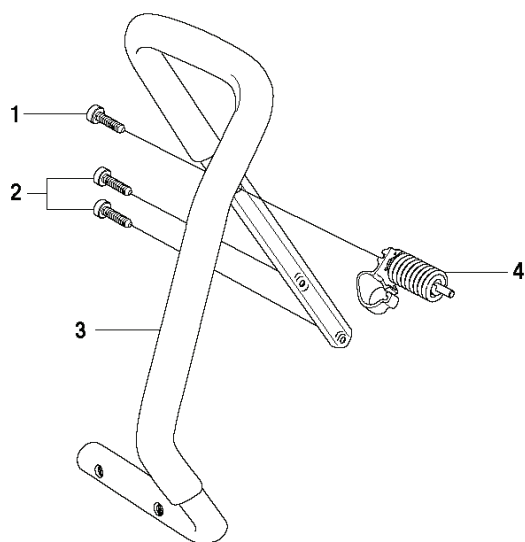

K970 II Ring

REF.	PART NO.	DESCRIPTION	REMARK	QTY.	KIT
1	544061201	SCREW ITXSCM		1	
2	503215420	SCREW ITXSCT		2	
3	523027501	HANDLE		1	
4	505424502	ANTIVIBRATION ELEMENT		1