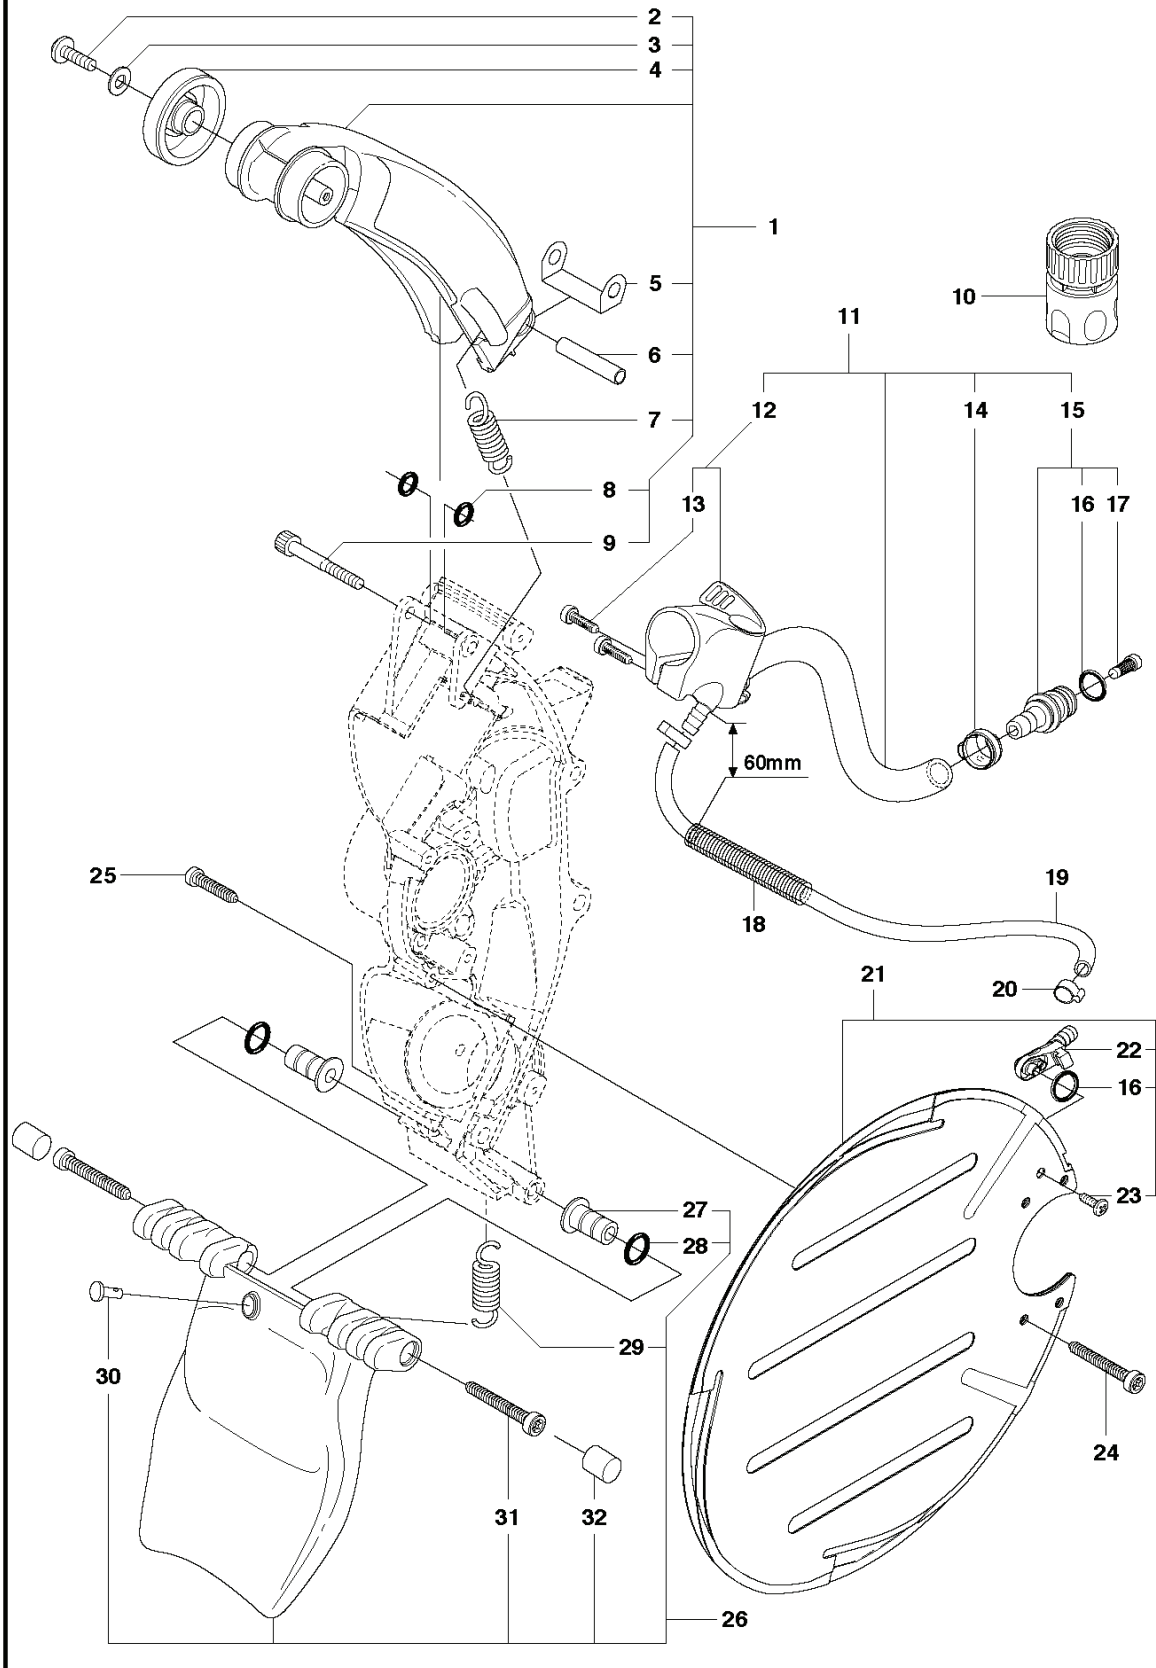

K970 II Ring

REF.	PART NO.	DESCRIPTION	REMARK	QTY.	KIT
1	544218440	SCREW ITXSCM		6	
2	586351001	CYLINDER ASSY	Incl. 9 - 10, 13	1	
3	577997602	HEAT DEFLECTOR		1	
4	506378101	GASKET		1	
5	583880601	MUFFLER ASSY		1	
6	503215325	SCREW ITXSCM		1	
7	503230402	WASHER		1	
8	584912201	DECOMPRESSION VALVE		1	
9	594890101	GASKET	Paper gasket	1	
10	506413202	PISTON	Incl. 11 - 12	1	
11	503289035	PISTON RING		2	
12	737441300	CIRCLIP		2	
13	503256101	NEEDLE BEARING		1	
15	544229806	GASKET KIT	Incl. 4, 9, 15 - 16	1	
16	503260204	SEALING RING		2	
17	506413904	GASKET		1	
14	578119101	SLEEVE		1	
18	577988901	GASKET		1	
19	576499401	GASKET	Metal gasket	1	

K970 II Ring

1

REF.	PART NO.	DESCRIPTION	REMARK	QTY.	KIT
1	588487401	ENGINE		1	

K970 II Ring

REF.	PART NO.	DESCRIPTION	REMARK	QTY.	KIT
1	506246906	BLADE GUARD	Incl. 2 - 9	1	
2	503214601	SCREW		2	
3	734488001	WASHER		2	
4	506262202	WHEEL		2	
5	506312801	COVER PLATE		1	
6	506314501	SPACING TUBE		1	
7	504116701	SPRING		1	
8	503263025	O-RING		2	
9	544218447	SCREW ITXSCM		1	
10	503266003	COUPLER		1	
11	506385904	HOSE ASSY	Incl. 12, 14 - 15	1	
12	506386012	VALVE ASSY	Incl 13	1	
13	503215420	SCREW ITXSCT		2	
14	506095606	HOSE CLAMP		2	
15	506295702	NIPPLE	Incl. 16, 17	1	
16	503263021	O-RING		2	
17	506298801	FILTER		1	
18	506352701	PROTECTIVE SPRING		1	
19	581893509	HOSE	220 mm	1	
20	506095603	HOSE CLAMP		2	
21	506383301	DISC	Incl. 16, 22, 23	1	
22	506382901	NIPPLE		1	
23	729528971	SCREW CRPANT		1	
24	505574101	SCREW ITXSCM		4	
25	503215320	SCREW ITXSCM		1	
26	506352206	SPRAY GUARD ASSY	Incl. 27 - 32	1	
27	506334902	SPACING TUBE		2	
28	740420500	O-RING		2	
29	506339501	DRAW SPRING		1	
30	506339601	BOLT		1	
31	544218437	SCREW ITXSCM		2	
32	506349001	SEALING		2	