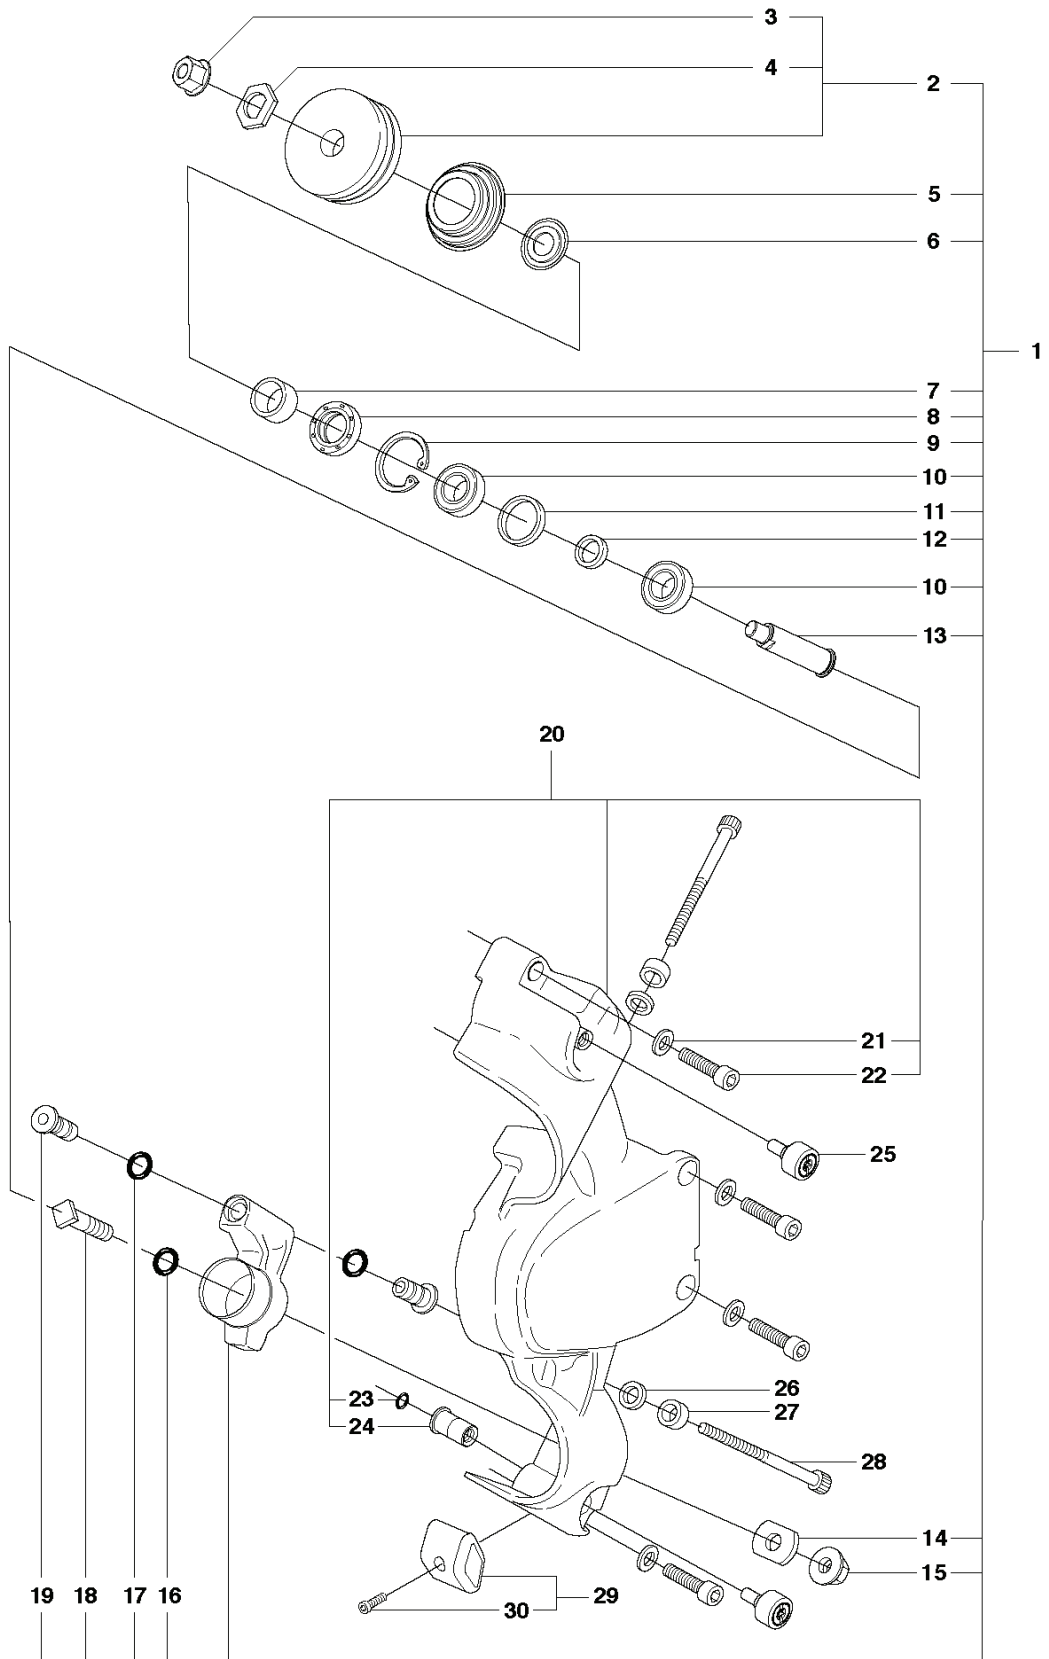

K970 II Ring

REF.	PART NO.	DESCRIPTION	REMARK	QTY.	KIT
1	506351808	LEVER ASSY	Incl. 2, 5 - 18	2	
2	506352103	SUPPORT ROLLER	Incl. 3, 4	1	
3	503220401	NUT	Fine thread	1	
4	506303401	DRIVER		1	
5	506399501	SEALING		1	
6	506321701	WASHER		1	
7	506379302	SPACING SLEEVE		1	
8	503262001	SEALING RING		1	
9	735312810	CIRCLIP		1	
10	525831801	BALL BEARING		2	
11	506316802	SPACING SLEEVE		1	
12	506303302	SPACING SLEEVE		1	
13	506493202	SHAFT		1	
14	506346301	WASHER		1	
15	503220001	HEXAGON NUT		1	
16	503263008	O-RING		1	
17	503263026	O-RING		2	
18	506346401	SCREW		1	
19	506334903	SPACING TUBE		2	
20	506493303	COVER	Incl. 21 - 24	1	
21	503230403	WASHER		4	
22	503205435	SCREW		4	
23	740420400	O-RING		2	
24	506330801	THREAD INSERT		2	
25	505574901	ADJUSTMENT WHEEL		2	
26	506376301	SPACER		2	
27	506376401	RUBBER BUSHING		2	
28	725538156	SCREW IHSCM		2	
29	506351903	WEAR PROTECTION	Incl. 29	1	
30	505574101	SCREW ITXSCM		1