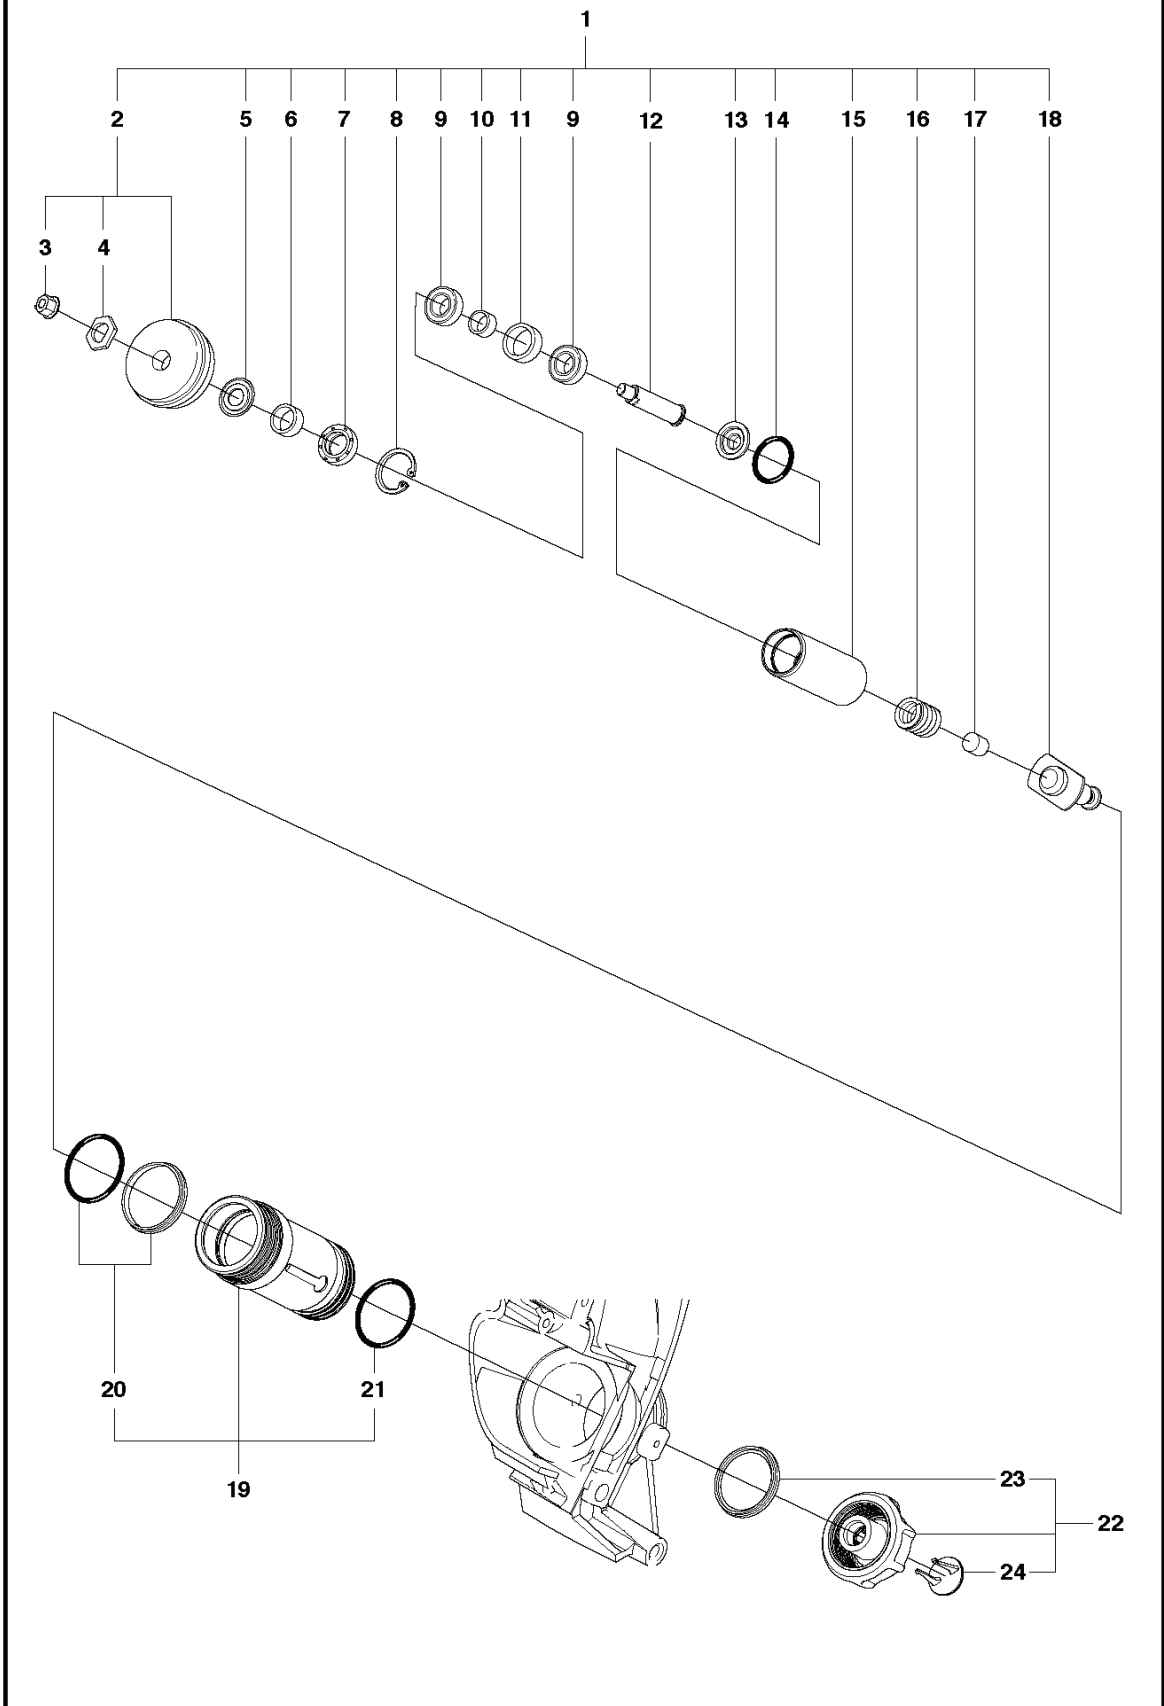

K970 II Ring

REF.	PART NO.	DESCRIPTION	REMARK	QTY.	KIT
1	506493401	BEARING CAGE	Incl. 2, 5 - 18	2	
2	506352005	GUIDE ROLLER	Incl. 3, 4	1	
3	503220401	NUT		1	
4	506303401	DRIVER		1	
5	506316901	DUST COVER		1	
6	506379302	SPACING SLEEVE		1	
7	503262001	SEALING RING		1	
8	735312810	CIRCLIP		1	
9	525831801	BALL BEARING		2	
10	506303301	SPACING SLEEVE		1	
11	506316801	SPACING SLEEVE		1	
12	506493201	SHAFT		1	
13	506381101	HUB CAP		1	
14	740482012	O-RING		1	
15	506380901	BEARING CAGE		1	
16	506347601	COMPRESSION SPRING		1	
17	506303501	BUMPER		1	
18	506389701	PEN		1	
19	544077601	SLEEVE	Incl. 20, 21	2	
20	506343901	GASKET KIT		1	
21	740482502	O-RING		1	
22	506382202	KNOB	Incl. 23	1	
23	506336501	SEALING RING		1	
24	506382102	HUB CAP		1