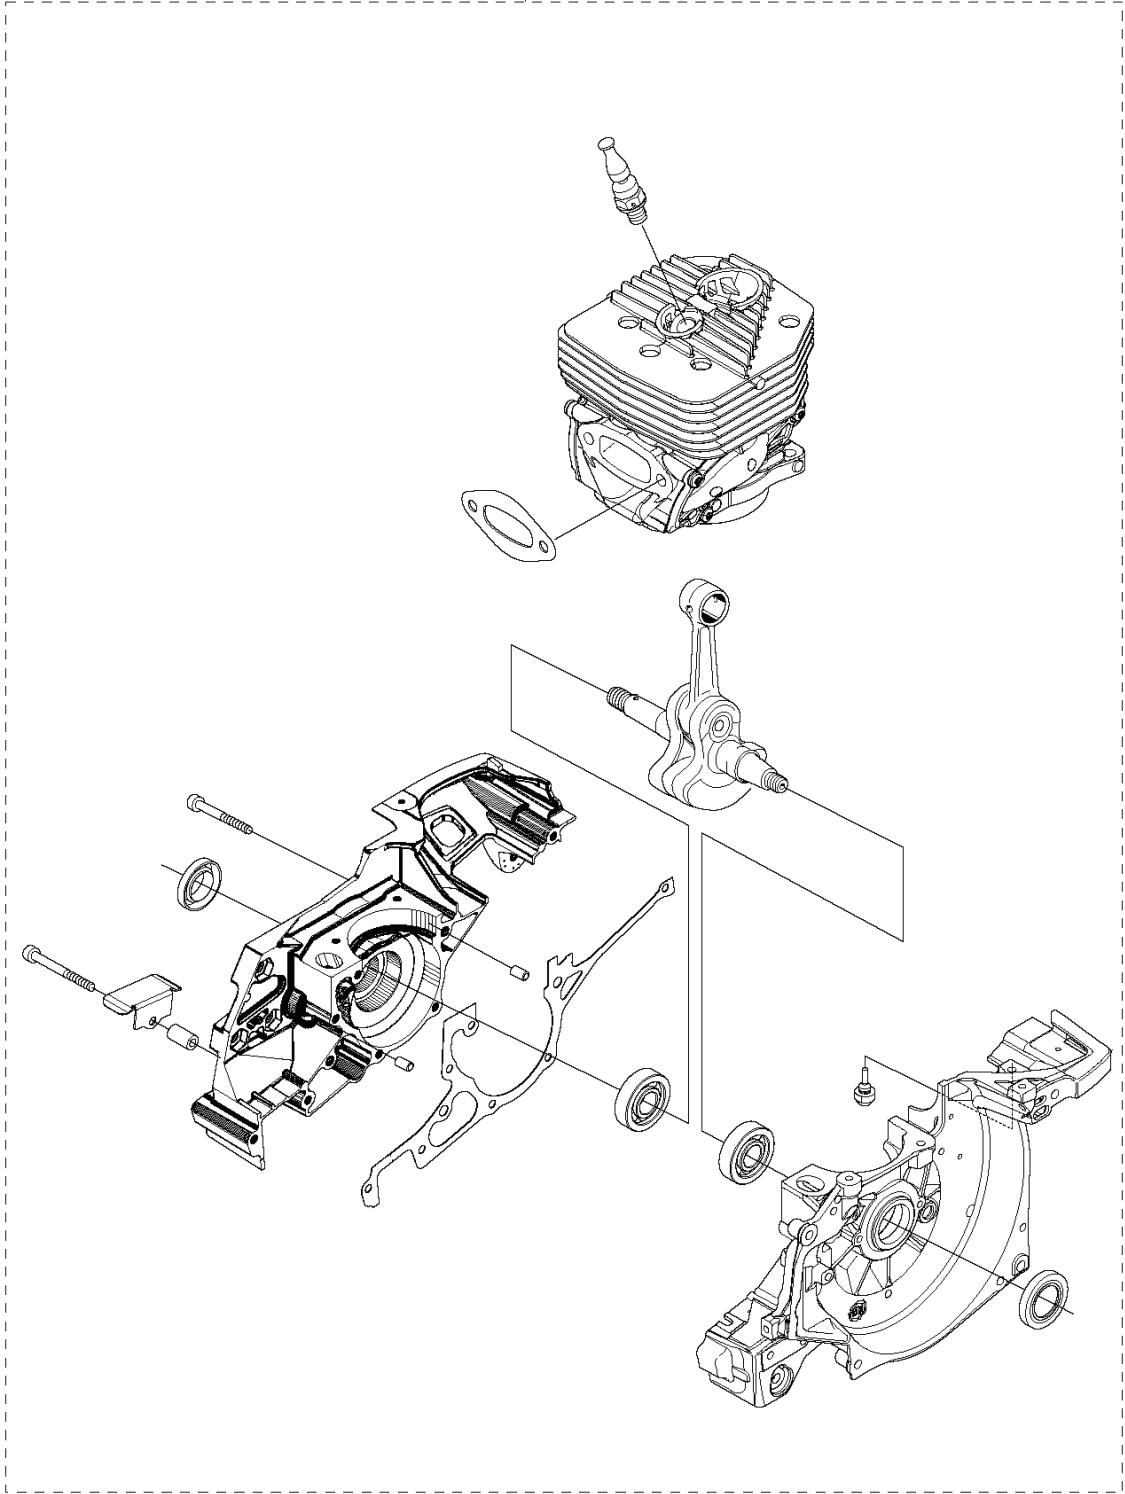

REF.	PART NO.	DESCRIPTION	REMARK	QTY.	KIT
1	544218440	SCREW ITXSCM		6	
2	586351001	CYLINDER ASSY	Incl. 9 - 10, 13	1	
3	577997602	HEAT DEFLECTOR		1	
4	506378101	GASKET		1	
5	583880601	MUFFLER ASSY		1	
6	503215325	SCREW ITXSCM		1	
7	503230402	WASHER		1	
8	584912201	DECOMPRESSION VALVE		1	
9	594890101	GASKET	Paper gasket	1	
10	506413202	PISTON	Incl. 11 - 12	1	
11	503289035	PISTON RING		2	
12	737441300	CIRCLIP		2	
13	503256101	NEEDLE BEARING		1	
15	544229806	GASKET KIT	Incl. 4, 9, 15 - 16	1	
16	503260204	SEALING RING		2	
17	506413904	GASKET		1	
14	578119101	SLEEVE		1	
18	577988901	GASKET		1	
19	576499401	GASKET	Metal gasket	1	

K970 II Ring

1