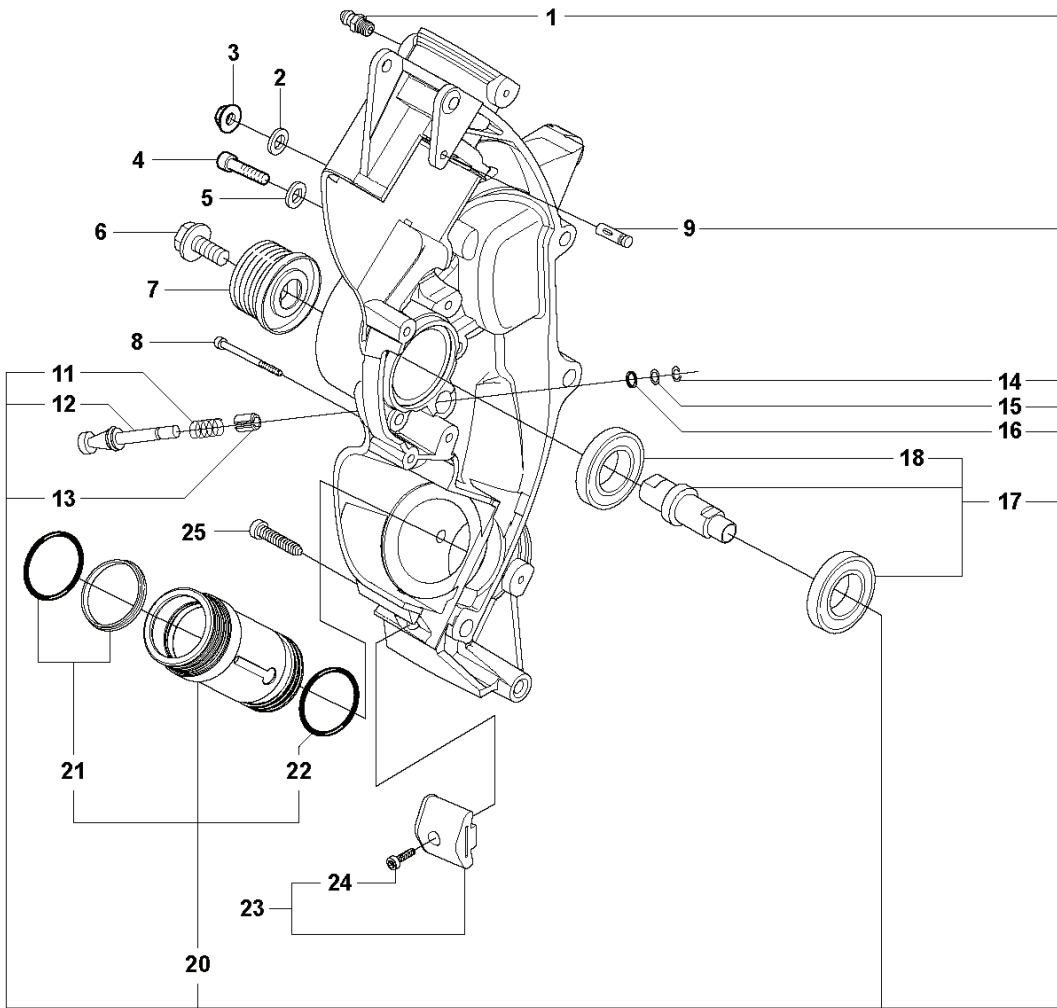

K970 III Ring