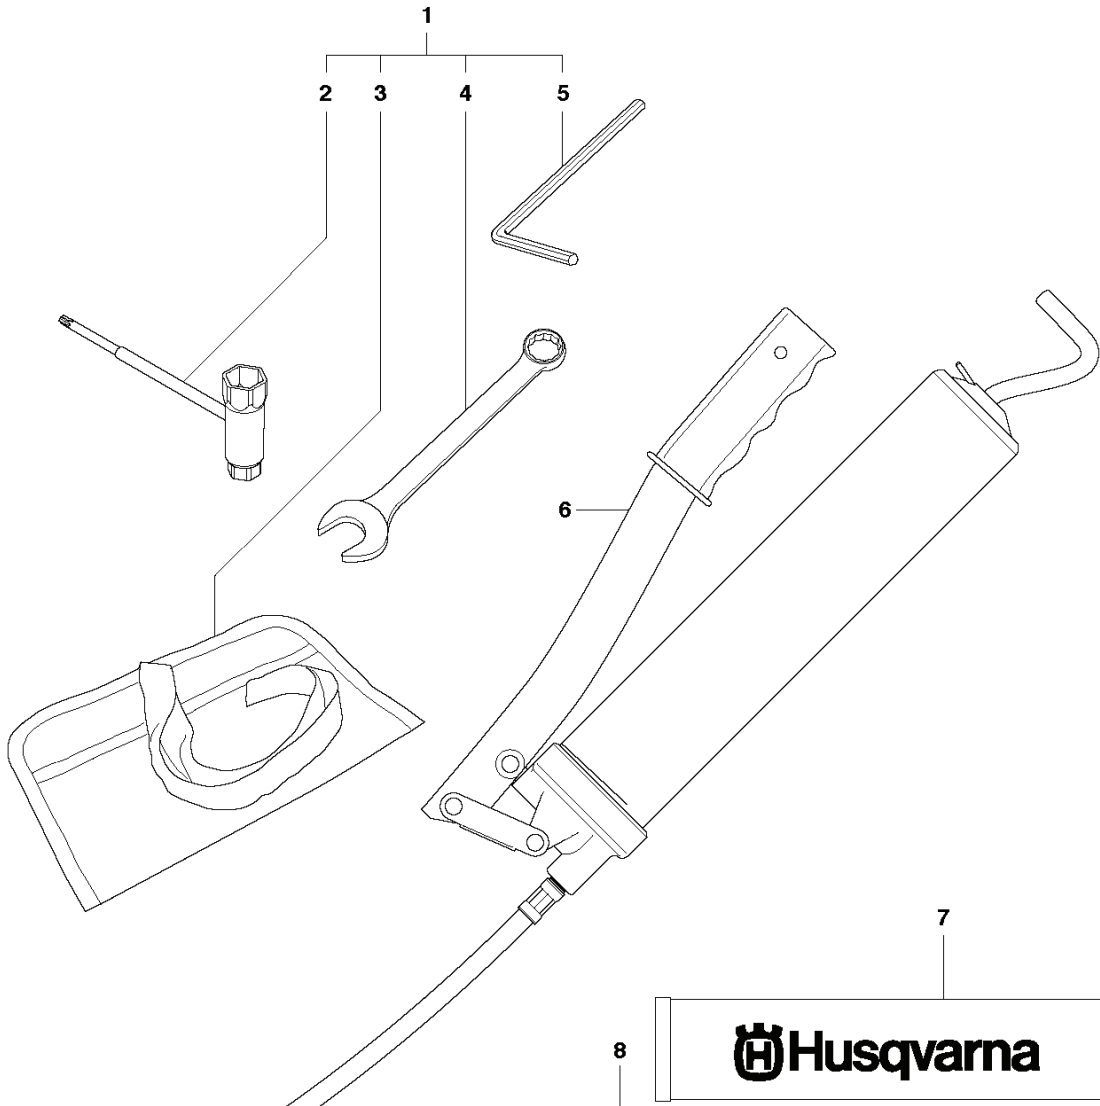

K970 II Ring

REF.	PART NO.	DESCRIPTION	REMARK	QTY.	KIT
1	506363804	TOOL	Incl. 2 - 5	1	
8	544229806	GASKET KIT	Incl. 9 - 14	1	
2	506382601	TOOL		1	
3	501192201	TOOL		1	
4	506355201	SPANNER	19mm	1	
5	506363601	HEX KEY	Allenkey 6mm	1	
6	506384902	GUN		1	
7	544080402	GREASE		1	
9	503260204	SEALING RING		2	
10	576499401	GASKET		1	
11	506413904	GASKET		1	
12	506378101	GASKET		1	
13	577988901	GASKET		1	
14	594890101	GASKET		1