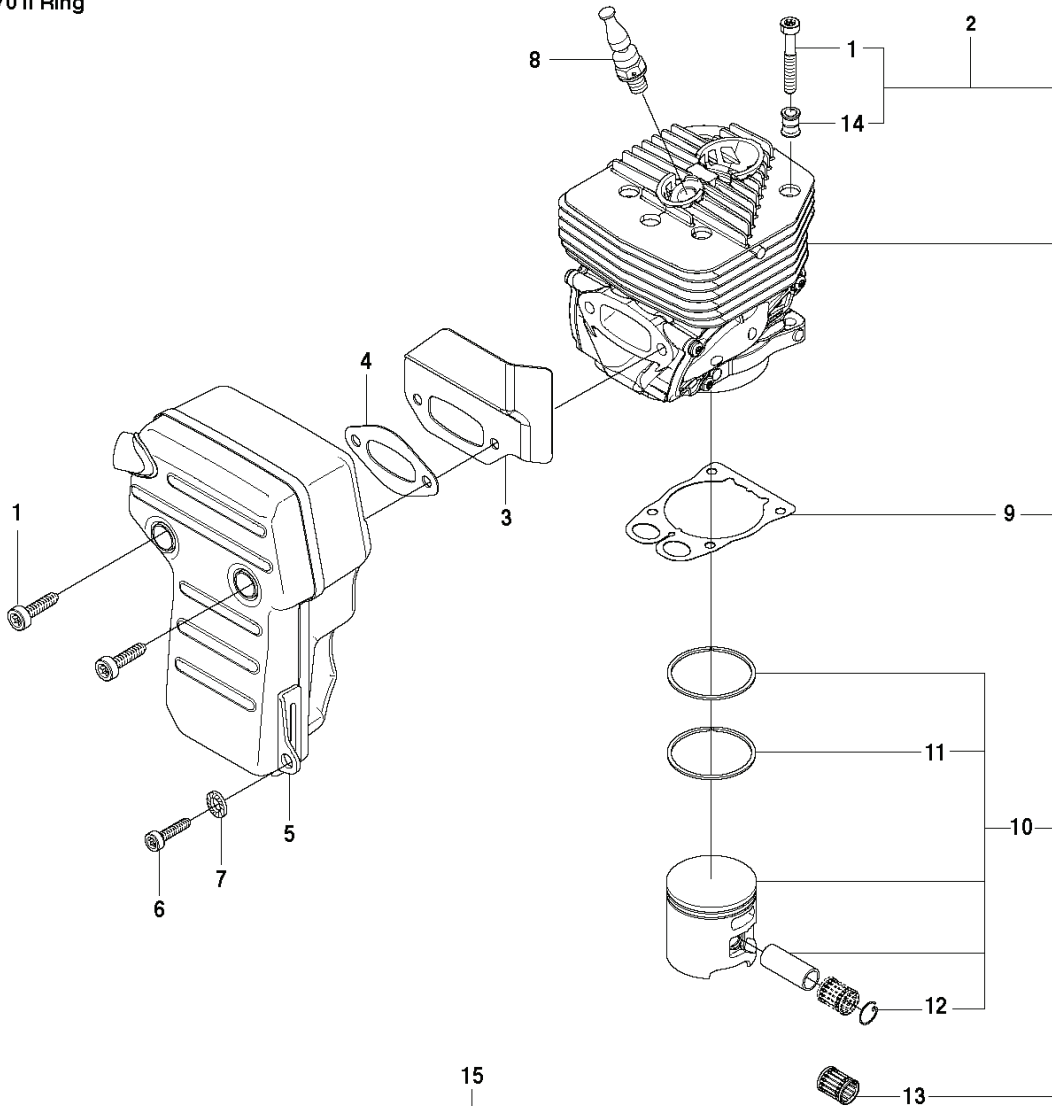

REF.	PART NO.	DESCRIPTION	REMARK	QTY.	KIT
1	738881001	LUBRICATION NIPPLE		2	
2	503220001	HEXAGON NUT		2	
3	503230401	WASHER		2	
4	725545905	SCREW IHSCM		1	
5	503230403	WASHER		1	
6	503200045	SCREW EH-HFM		1	
7	506277501	PULLEY		1	
8	501981080	SCREW ITXSCM		1	
9	721125270	GROOVED PIN		1	
10	506389007	CHASSIS	Incl. 1, 9, 11 - 17, 20	1	
11	506257301	COMPRESSION SPRING		1	
12	506328001	LOCKING BUTTON		1	
13	721440600	SPRING PIN		1	
14	735310800	CIRCLIP		1	
15	503230112	WASHER		1	
16	503263022	O-RING		2	
17	506351502	DRIVE SHAFT	Incl. 18 - 19	1	
18	583953301	BALL BEARING		2	
20	544077601	SLEEVE	Incl. 21 - 22	2	
21	506343901	GASKET KIT		2	
22	740482502	O-RING		2	
23	506351903	WEAR PROTECTION	Incl. 24	1	
24	505574101	SCREW ITXSCM		1	
25	503215320	SCREW ITXSCM		1	
26	506352304	GEAR WHEEL ASSY	Incl. 27 - 32	1	
27	506374901	SLEEVE		1	
28	506374602	FLANGE WASHER		1	
29	506178304	GEAR WHEEL		1	
30	506312202	DRIVER	Incl. 33	1	
31	581855201	SCREW		1	
32	506139511	WASHER		1	
33	721425250	SPRING PIN		2	
34	740422400	O-RING		1	
35	506374801	SEALING		1	
36	503215312	SCREW ITXSCM		3	
37	506374701	SEALING COLLAR		1	

K970 II Ring