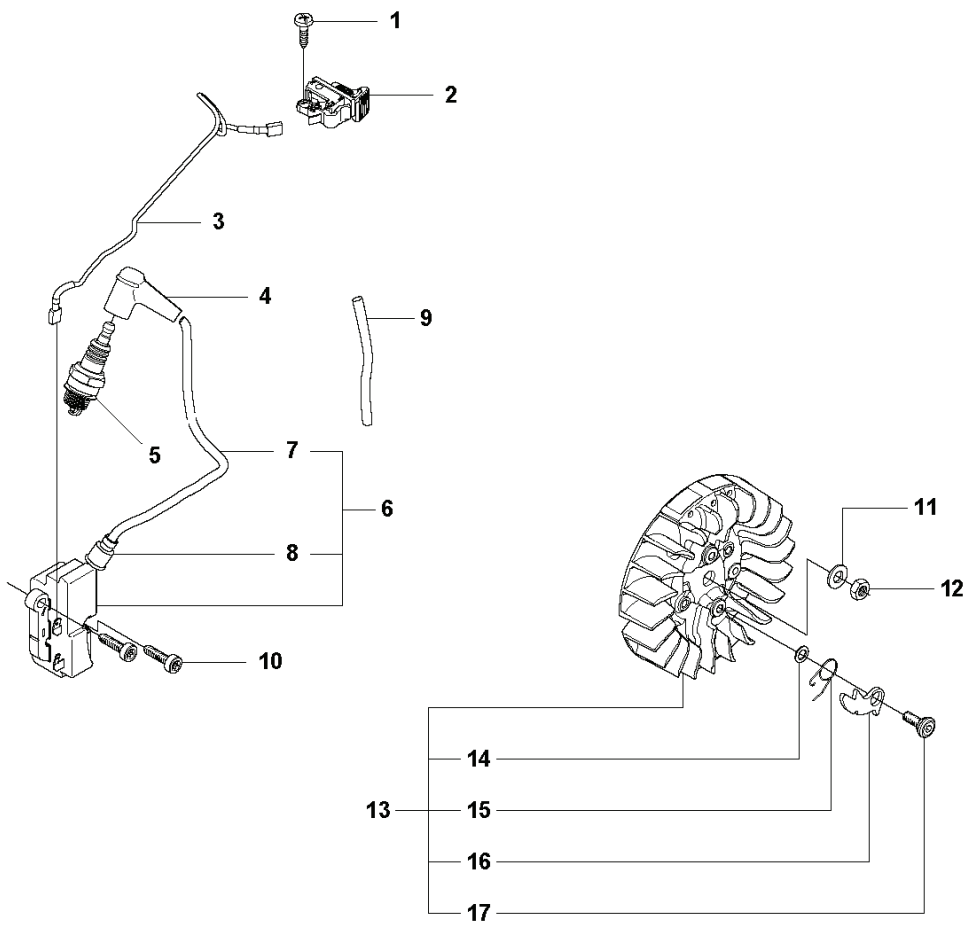

J

K970 Chain

REF.	PART NO.	DESCRIPTION	REMARK	QTY.	KIT
1	503212806	SCREW CCRPANT		1	
2	506318602	STOP SWITCH		1	
3	501839801	CABLE		1	
4	501485402	SPARK PLUG CAP		1	
5	503235111	SPARK PLUG	RCJ6Y	1	
6	580380502	IGNITION MODULE	Incl. 7 - 8	1	
7	506387834	IGNITION CABLE		1	
8	505277516	CABLE SLEEVE		1	
9	576851602	PROTECTIVE HOSE		1	
10	503215320	SCREW ITXSCM		2	
11	503230101	WASHER		1	
12	503221011	HEXAGON NUT		1	
13	501375604	FLYWHEEL	Incl. 14 - 17	1	
14	503230042	WASHER		2	
15	501634801	SPRING		2	
16	501673203	PAWL		2	
17	506006901	SCREW		2