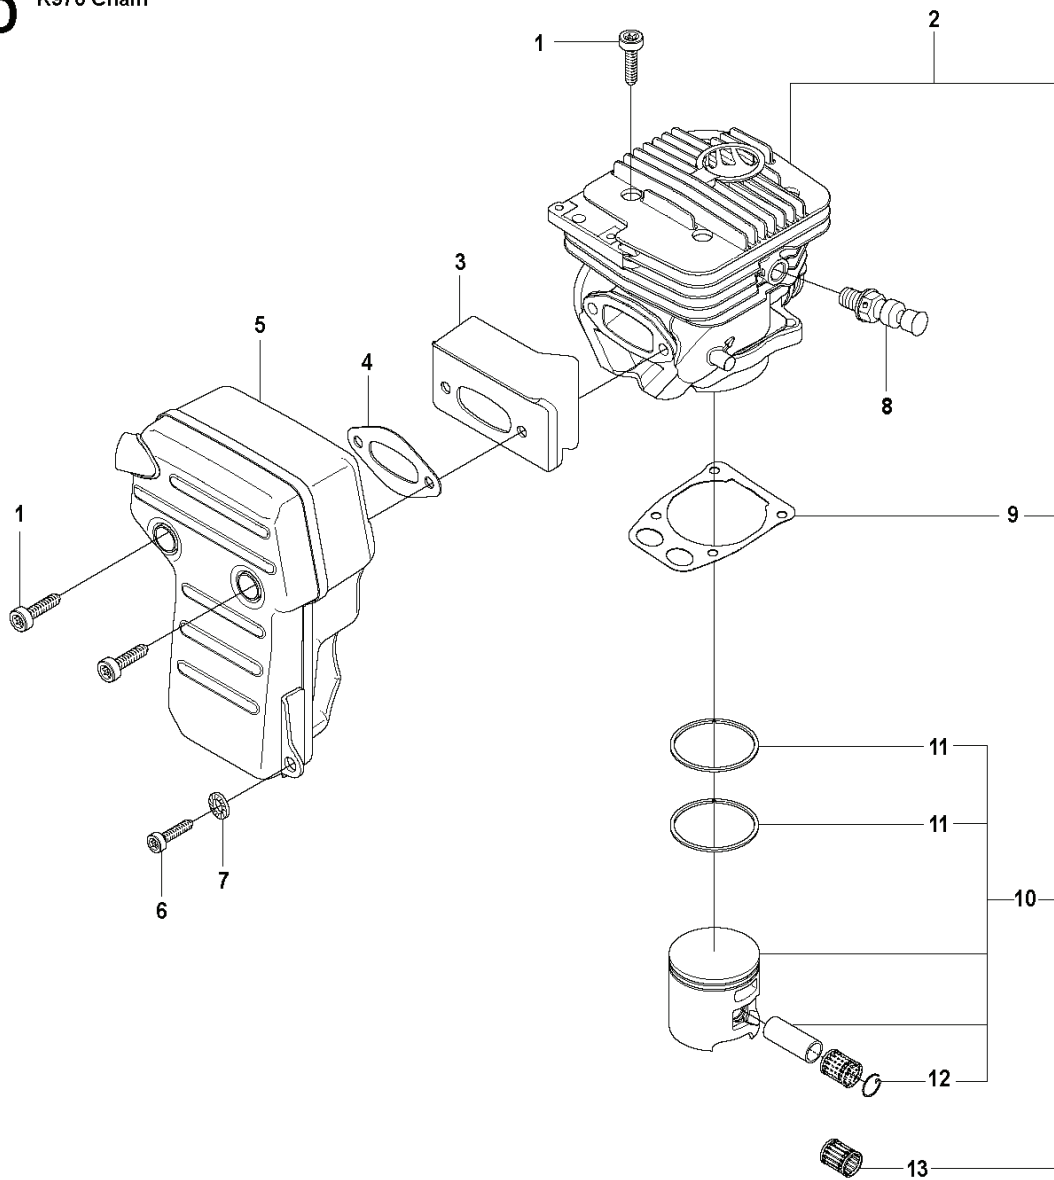

D K970 Chain

REF.	PART NO.	DESCRIPTION	REMARK	QTY.	KIT
1	544218401	SCREW ITXSCM		6	
2	544935605	CYLINDER ASSY	Incl. 9, 10, 13	1	
3	577997602	HEAT DEFLECTOR		1	
4	506378101	GASKET		1	
5	506372801	MUFFLER ASSY		1	
6	503215325	SCREW ITXSCM		1	
7	503230402	WASHER		1	
8	503665601	DECOMPRESSION VALVE		1	
9	576499401	GASKET		1	
10	506413202	PISTON	Incl. 11, 12	1	
11	503289035	PISTON RING		2	
12	737441300	CIRCLIP		2	
13	503256101	NEEDLE BEARING		1	
14	544229803	GASKET KIT	Incl. 4, 9, 15 - 16	1	
15	503260204	SEALING RING		2	
16	506413904	GASKET		1