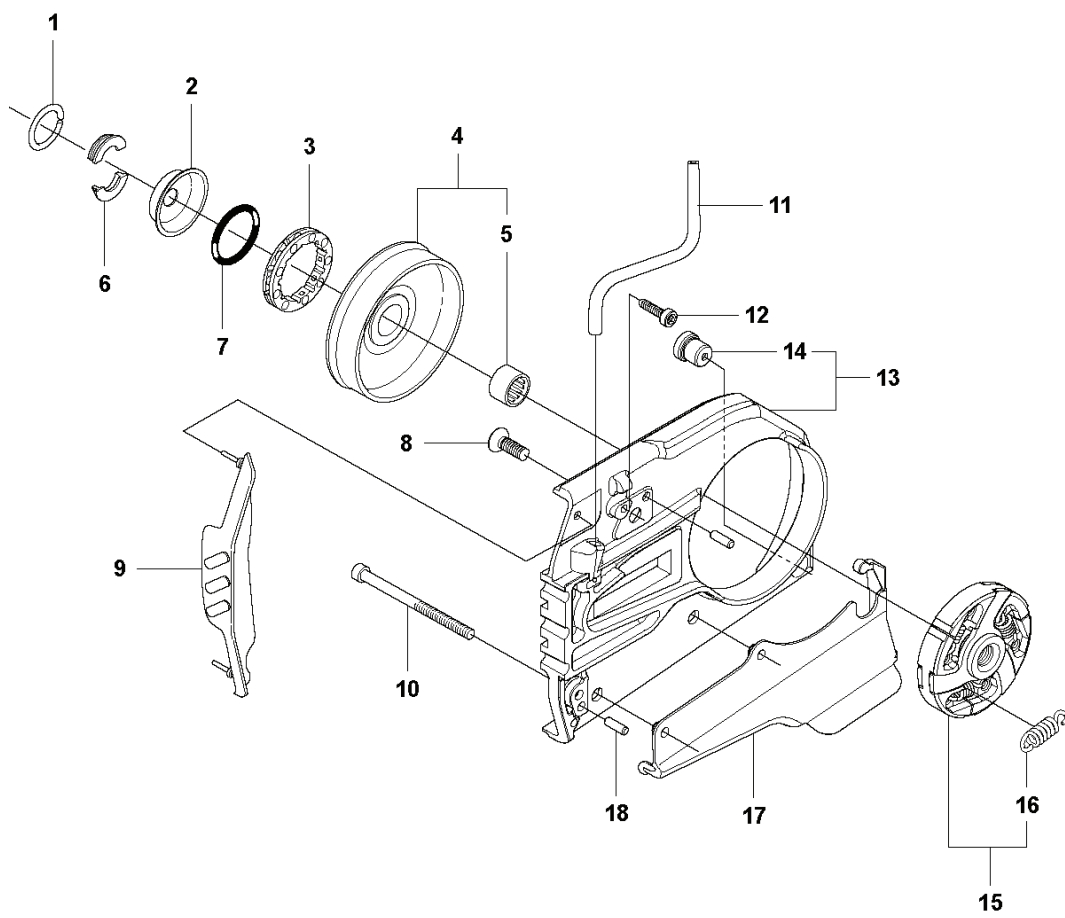

B K970 Chain

REF.	PART NO.	DESCRIPTION	REMARK	QTY.	KIT
1	506287601	RETAINER RING		1	
2	506334401	SUPPORT CUP		1	
3	506334201	RIM SPROCKET		1	
4	506340911	GEAR WHEEL	Incl. 5	1	
5	503255301	NEEDLE BEARING		1	
6	506287502	CIRCLIP		2	
7	740440700	O-RING		1	
8	725645301	SCREW IHCSFM		1	
9	506354402	WEAR PROTECTION		1	
10	503215365	SCREW ITXSCM		1	
11	577308401	PIPE		1	
12	503215310	SCREW ITXSCM		1	
13	506329505	BAR BRACKET	Incl. 14	1	
14	506401301	BUSHING		1	
15	506333802	CLUTCH ASSY	Incl. 16	1	
16	588421501	CLUTCH SPRING		3	
17	506399602	SHIELD		1	
18	720130710	PARALLEL PIN		2