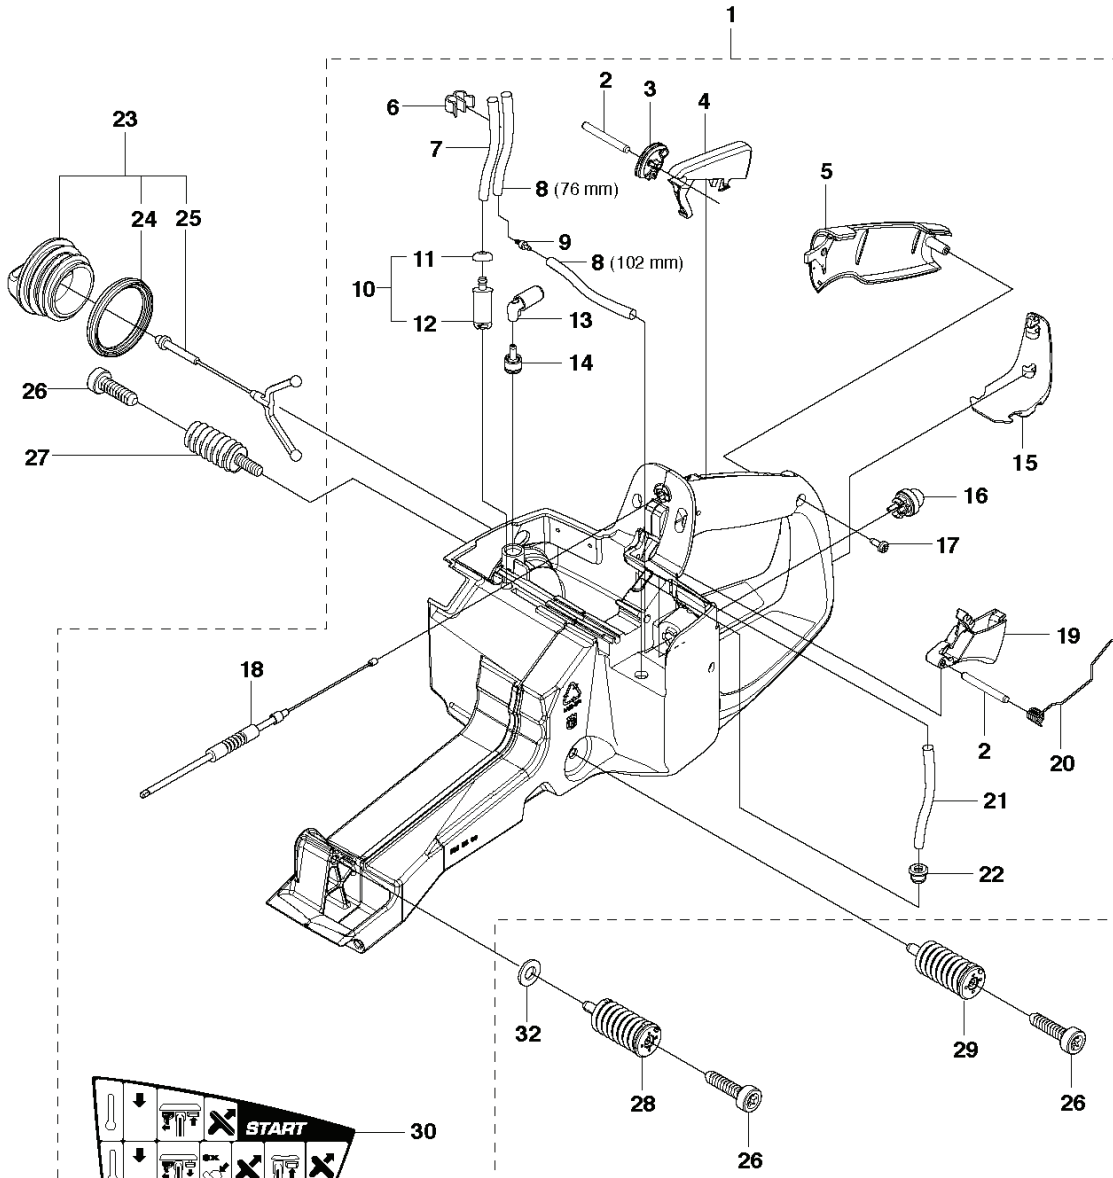

F K970 Chain

燃料は
ガソリン 25 : 1 2ストローク専用オイル

REF.	PART NO.	DESCRIPTION	REMARK	QTY.	KIT
1	574505805	FUEL TANK ASSY	Incl. 2 - 21	1	
2	720124020	PARALLEL PIN		2	
3	537208501	LEVER		1	
4	510255201	THROTTLE LOCKOUT		1	
5	537205601	COVER		1	
6	574444201	CLIP		1	
7	544325002	FUEL HOSE	300 mm	1	
8	537042404	FUEL HOSE	190 mm	1	
9	575526501	CHECK VALVE		1	
10	506264111	FUEL FILTER	Incl. 11 - 12	1	
11	506271101	HOSE CLAMP		1	
12	506264101	FUEL FILTER		1	
13	522799601	HOLDER ASSY		1	
14	537359501	TANK VENT ASSY		1	
15	502471601	GROUND SUPPORT		1	
16	540054902	PURGE		1	
17	503212810	SCREW CCRPANT		1	
18	576490401	THROTTLE CABLE ASSY		1	
19	502471801	THROTTLE CONTROL		1	
20	537209801	SPRING		1	
21	544324930	FUEL HOSE	70 mm	1	
22	503735801	BUSHING		1	
23	506255903	TANK CAP ASSY	Incl. 24 - 25	1	
24	506292101	GASKET		1	
25	503578901	HOLDER		1	
26	544061201	SCREW ITXSCM		3	
27	537210309	ANTIVIBRATION ELEMENT		1	
28	537210310	ANTIVIBRATION ELEMENT		1	
29	537210305	ANTIVIBRATION ELEMENT		1	
30	525572001	DECAL		1	
31	506313001	LABEL		1	
32	503230080	WASHER		1