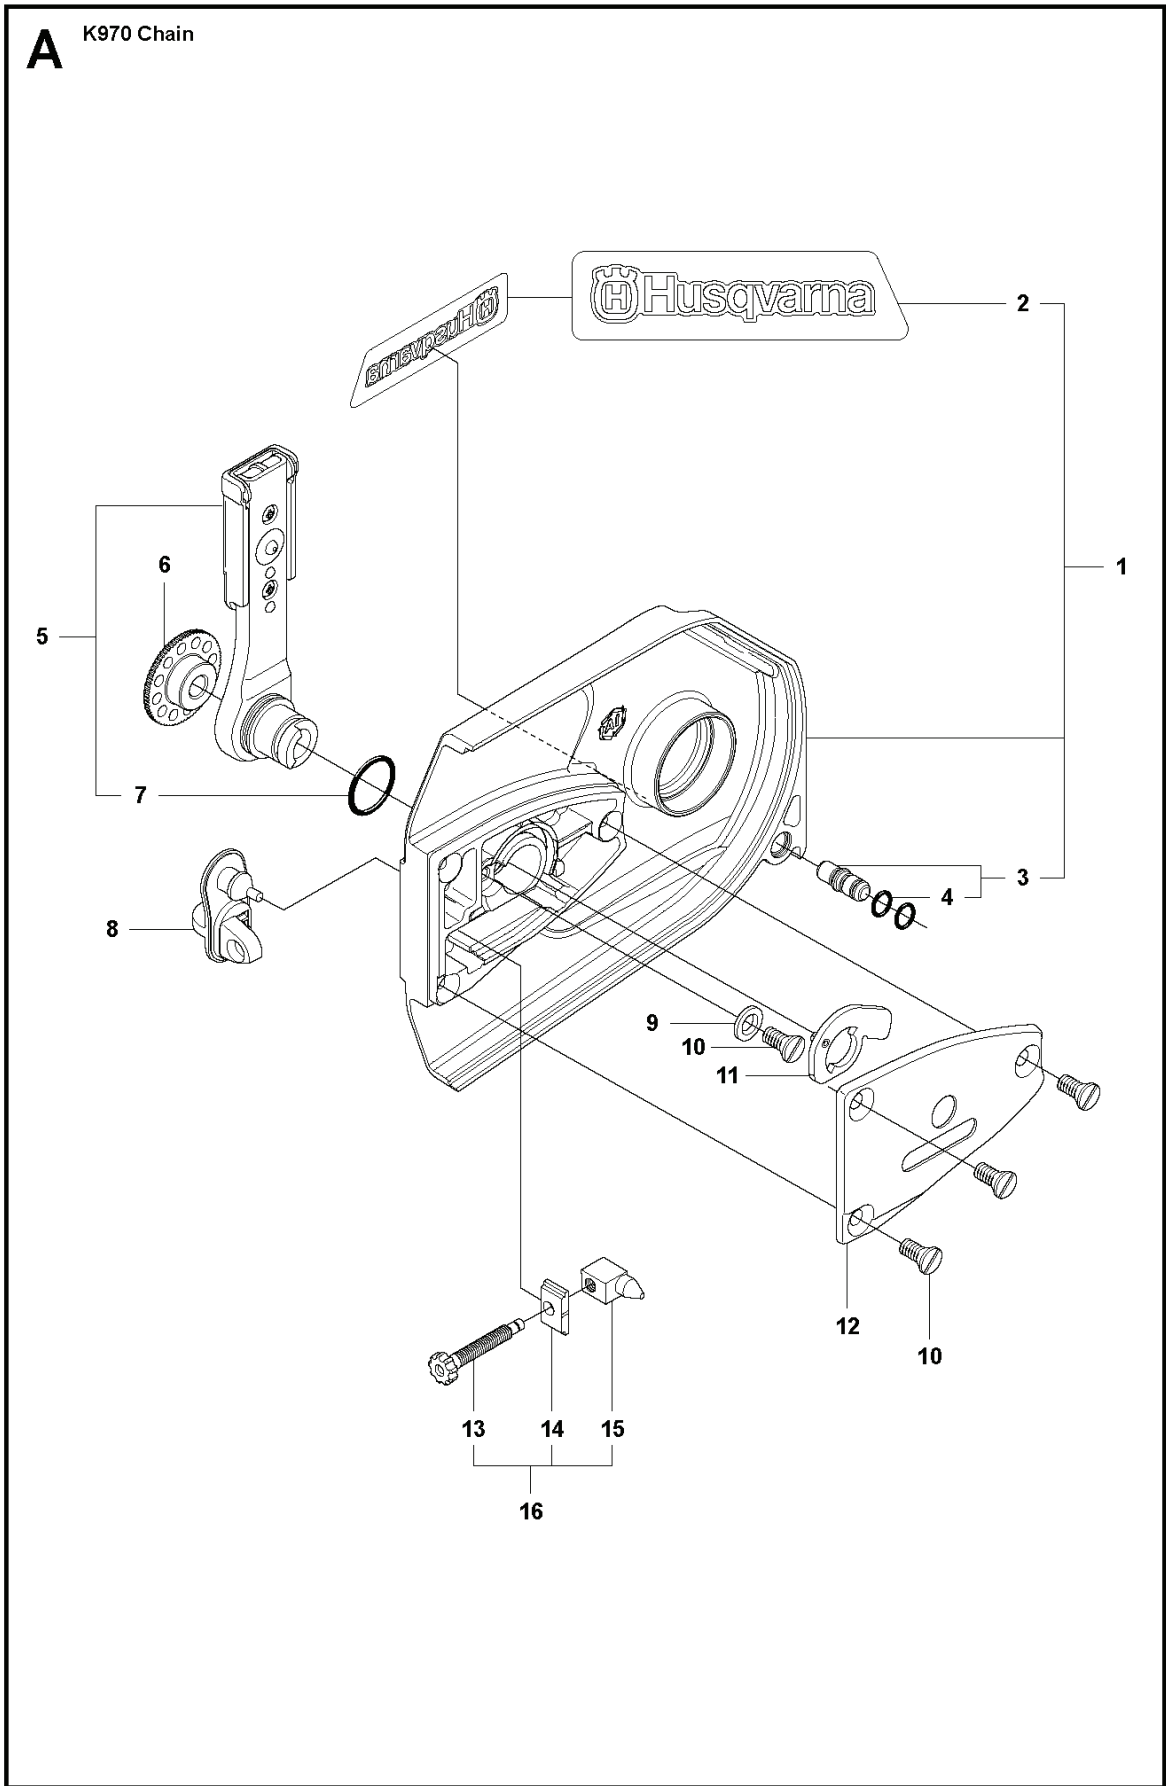

**L** K970 Chain  
Carburetor

REF.	PART NO.	DESCRIPTION	REMARK	QTY.	KIT
1	505283306	HOSE CLAMP		1	
2	506414101	INLET PIPE		1	
3	544150101	FLANGE		1	
4	503215316	SCREW ITXSCM		2	
5	544113901	CONSOLE		1	
6	503215330	SCREW ITXSCM		1	
7	506414201	PLATE		1	
8	522942001	CARBURETTOR	Walbro RWJ-5	1	
9	505148401	LEVER		1	
10	576490401	THROTTLE CABLE ASSY		1	
11	522856201	FLANGE		1	
12	521926701	INLET PIPE		1	
13	510243901	FILTER		1	
14	501971801	SCREW ITXSCM		2	
15	544232601	CHISEL GUIDE		1	
16	506232011	CHOKE	Incl. 17	1	
17	506272501	WEAR PROTECTION		1	
18	502445801	GASKET KIT	Walbro RWJ-5	1	
19	502445901	REPAIR KIT	Walbro RWJ-5	1	
21	593776901	THROTTLE SHAFT		1	
20	593777701	CHOKE SHAFT		1	

**B** K970 Chain

---

REF.	PART NO.	DESCRIPTION	REMARK	QTY.	KIT
1	506287601	RETAINER RING		1	
2	506334401	SUPPORT CUP		1	
3	506334201	RIM SPROCKET		1	
4	506340911	GEAR WHEEL	Incl. 5	1	
5	503255301	NEEDLE BEARING		1	
6	506287502	CIRCLIP		2	
7	740440700	O-RING		1	
8	725645301	SCREW IHCSFM		1	
9	506354402	WEAR PROTECTION		1	
10	503215365	SCREW ITXSCM		1	
11	577308401	PIPE		1	
12	503215310	SCREW ITXSCM		1	
13	506329505	BAR BRACKET	Incl. 14	1	
14	506401301	BUSHING		1	
15	506333802	CLUTCH ASSY	Incl. 16	1	
16	588421501	CLUTCH SPRING		3	
17	506399602	SHIELD		1	
18	720130710	PARALLEL PIN		2	

**A** K970 Chain

---

REF.	PART NO.	DESCRIPTION	REMARK	QTY.	KIT
1	506332505	CLUTCH COVER	Incl. 2, 3	1	
2	544872301	LABEL		1	
3	544057701	GUIDE PIN	Incl. 4	1	
4	740420400	O-RING		2	
5	506341004	LEVER	Incl. 7	1	
6	506398801	ADJUSTING NUT		1	
7	740481802	O-RING		1	
8	506333402	COVER		1	
9	506332801	LOCKWASHER		1	
10	723532751	SCREW SLCSFM		3	
11	506347201	LEVER		1	
12	506333501	HUB CAP		1	
13	506387701	SCREW		1	
14	506333201	PLATE		1	
15	506333301	PAWL		1	
16	506359403	SCREW	Incl. 13 - 15	1	