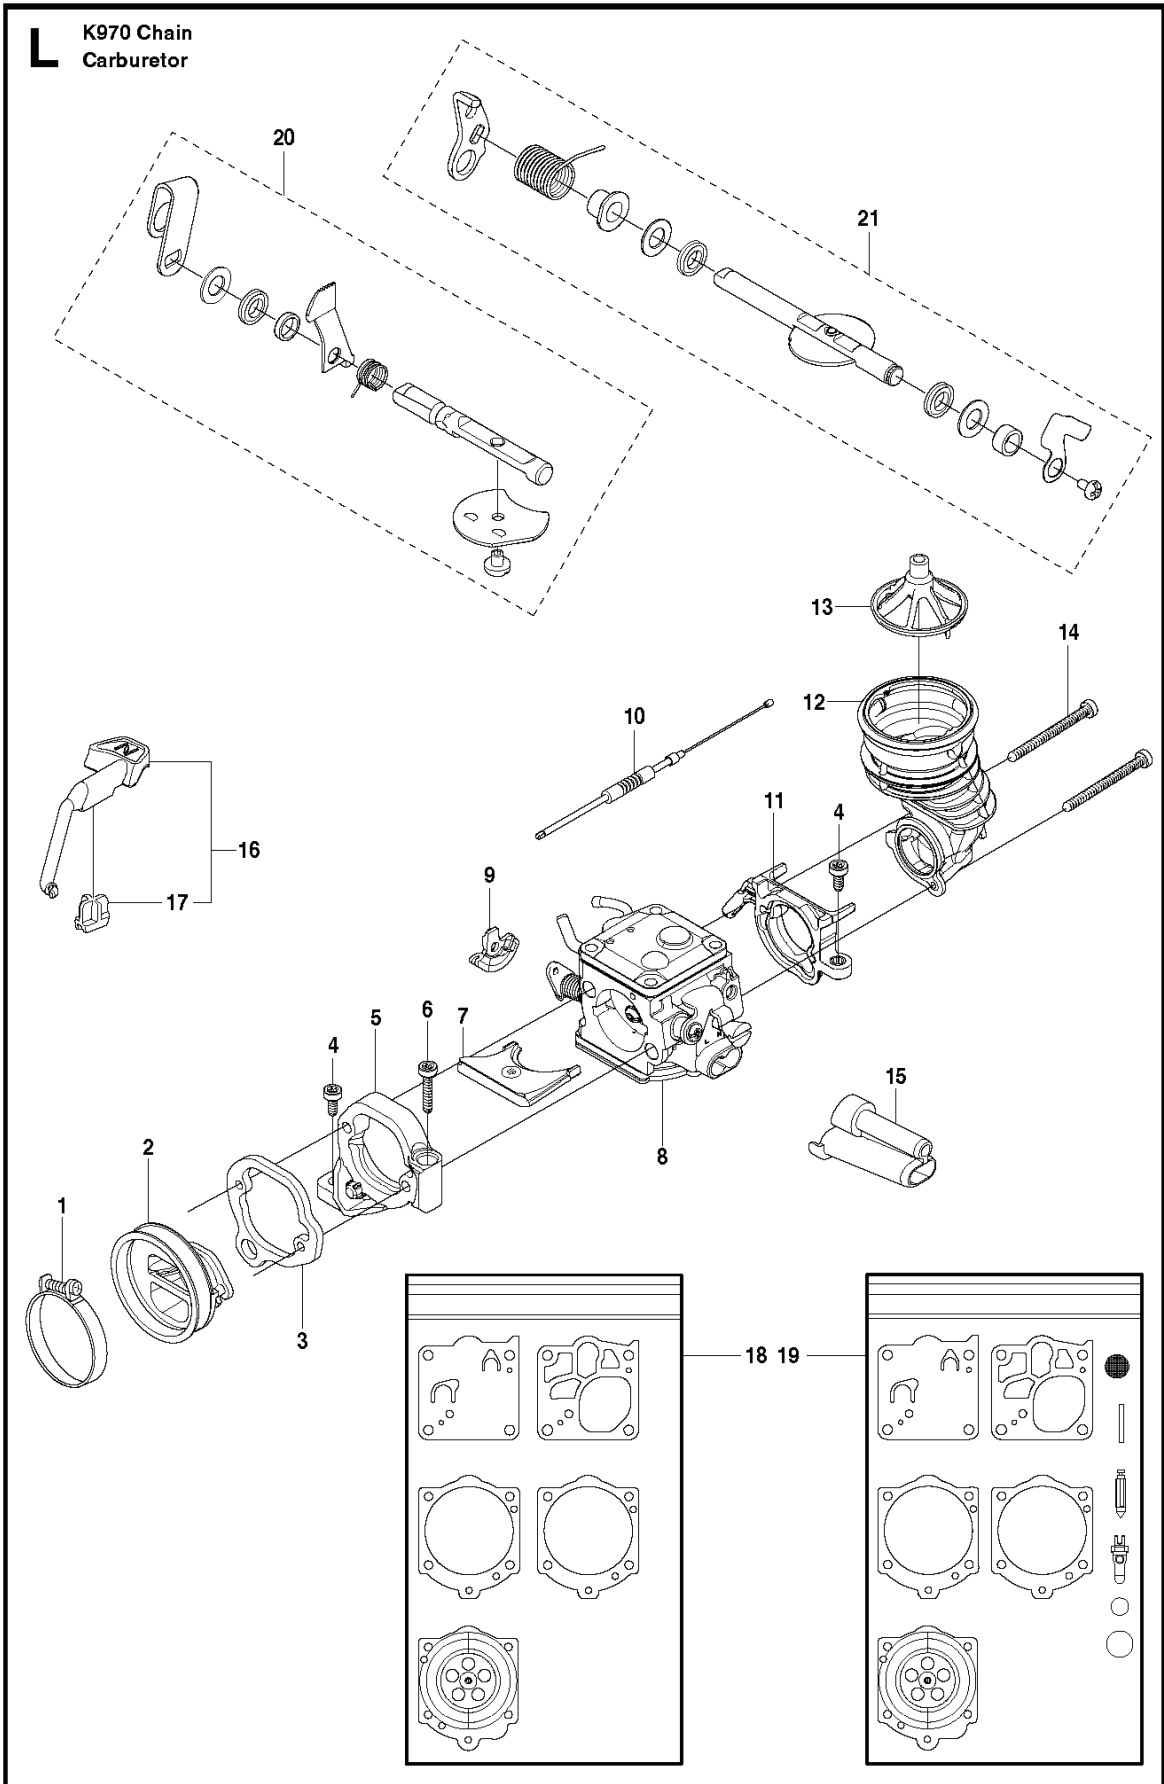

# **SPARE PARTS LIST**

**K** K970 Chain

---

REF.	PART NO.	DESCRIPTION	REMARK	QTY.	KIT
1	503215356	SCREW ITXSCM		2	
2	503215326	SCREW ITXSCM		2	
3	576431401	COVER		1	
4	729528971	SCREW CRPANT		2	
5	578065301	SEALING		1	
6	576738001	FILTER COVER		1	
7	510244104	AIR FILTER		1	
8	576426903	CYLINDER COVER	Incl. 9 - 10	1	
9	525617004	SEALING	L=1.2 M. Cut to fit	2	
10	525763501	DECAL		1	
11	503215330	SCREW ITXSCM		2	
12	525571604	DECAL		1	

**L** K970 Chain  
Carburetor

REF.	PART NO.	DESCRIPTION	REMARK	QTY.	KIT
1	505283306	HOSE CLAMP		1	
2	506414101	INLET PIPE		1	
3	544150101	FLANGE		1	
4	503215316	SCREW ITXSCM		2	
5	544113901	CONSOLE		1	
6	503215330	SCREW ITXSCM		1	
7	506414201	PLATE		1	
8	522942001	CARBURETTOR	Walbro RWJ-5	1	
9	505148401	LEVER		1	
10	576490401	THROTTLE CABLE ASSY		1	
11	522856201	FLANGE		1	
12	521926701	INLET PIPE		1	
13	510243901	FILTER		1	
14	501971801	SCREW ITXSCM		2	
15	544232601	CHISEL GUIDE		1	
16	506232011	CHOKE	Incl. 17	1	
17	506272501	WEAR PROTECTION		1	
18	502445801	GASKET KIT	Walbro RWJ-5	1	
19	502445901	REPAIR KIT	Walbro RWJ-5	1	
21	593776901	THROTTLE SHAFT		1	
20	593777701	CHOKE SHAFT		1	

**A** K970 Chain

---

REF.	PART NO.	DESCRIPTION	REMARK	QTY.	KIT
1	506332505	CLUTCH COVER	Incl. 2, 3	1	
2	544872301	LABEL		1	
3	544057701	GUIDE PIN	Incl. 4	1	
4	740420400	O-RING		2	
5	506341004	LEVER	Incl. 7	1	
6	506398801	ADJUSTING NUT		1	
7	740481802	O-RING		1	
8	506333402	COVER		1	
9	506332801	LOCKWASHER		1	
10	723532751	SCREW SLCSFM		3	
11	506347201	LEVER		1	
12	506333501	HUB CAP		1	
13	506387701	SCREW		1	
14	506333201	PLATE		1	
15	506333301	PAWL		1	
16	506359403	SCREW	Incl. 13 - 15	1	