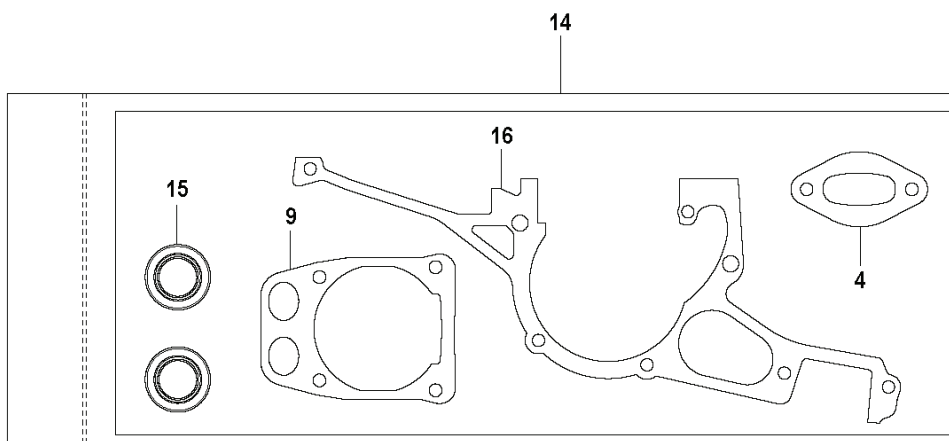

D K970 Chain

REF.	PART NO.	DESCRIPTION	REMARK	QTY.	KIT
1	544218401	SCREW ITXSCM		6	
2	544935605	CYLINDER ASSY	Incl. 9, 10, 13	1	
3	577997602	HEAT DEFLECTOR		1	
4	506378101	GASKET		1	
5	506372801	MUFFLER ASSY		1	
6	503215325	SCREW ITXSCM		1	
7	503230402	WASHER		1	
8	503665601	DECOMPRESSION VALVE		1	
9	576499401	GASKET		1	
10	506413202	PISTON	Incl. 11, 12	1	
11	503289035	PISTON RING		2	
12	737441300	CIRCLIP		2	
13	503256101	NEEDLE BEARING		1	
14	544229803	GASKET KIT	Incl. 4, 9, 15 - 16	1	
15	503260204	SEALING RING		2	
16	506413904	GASKET		1