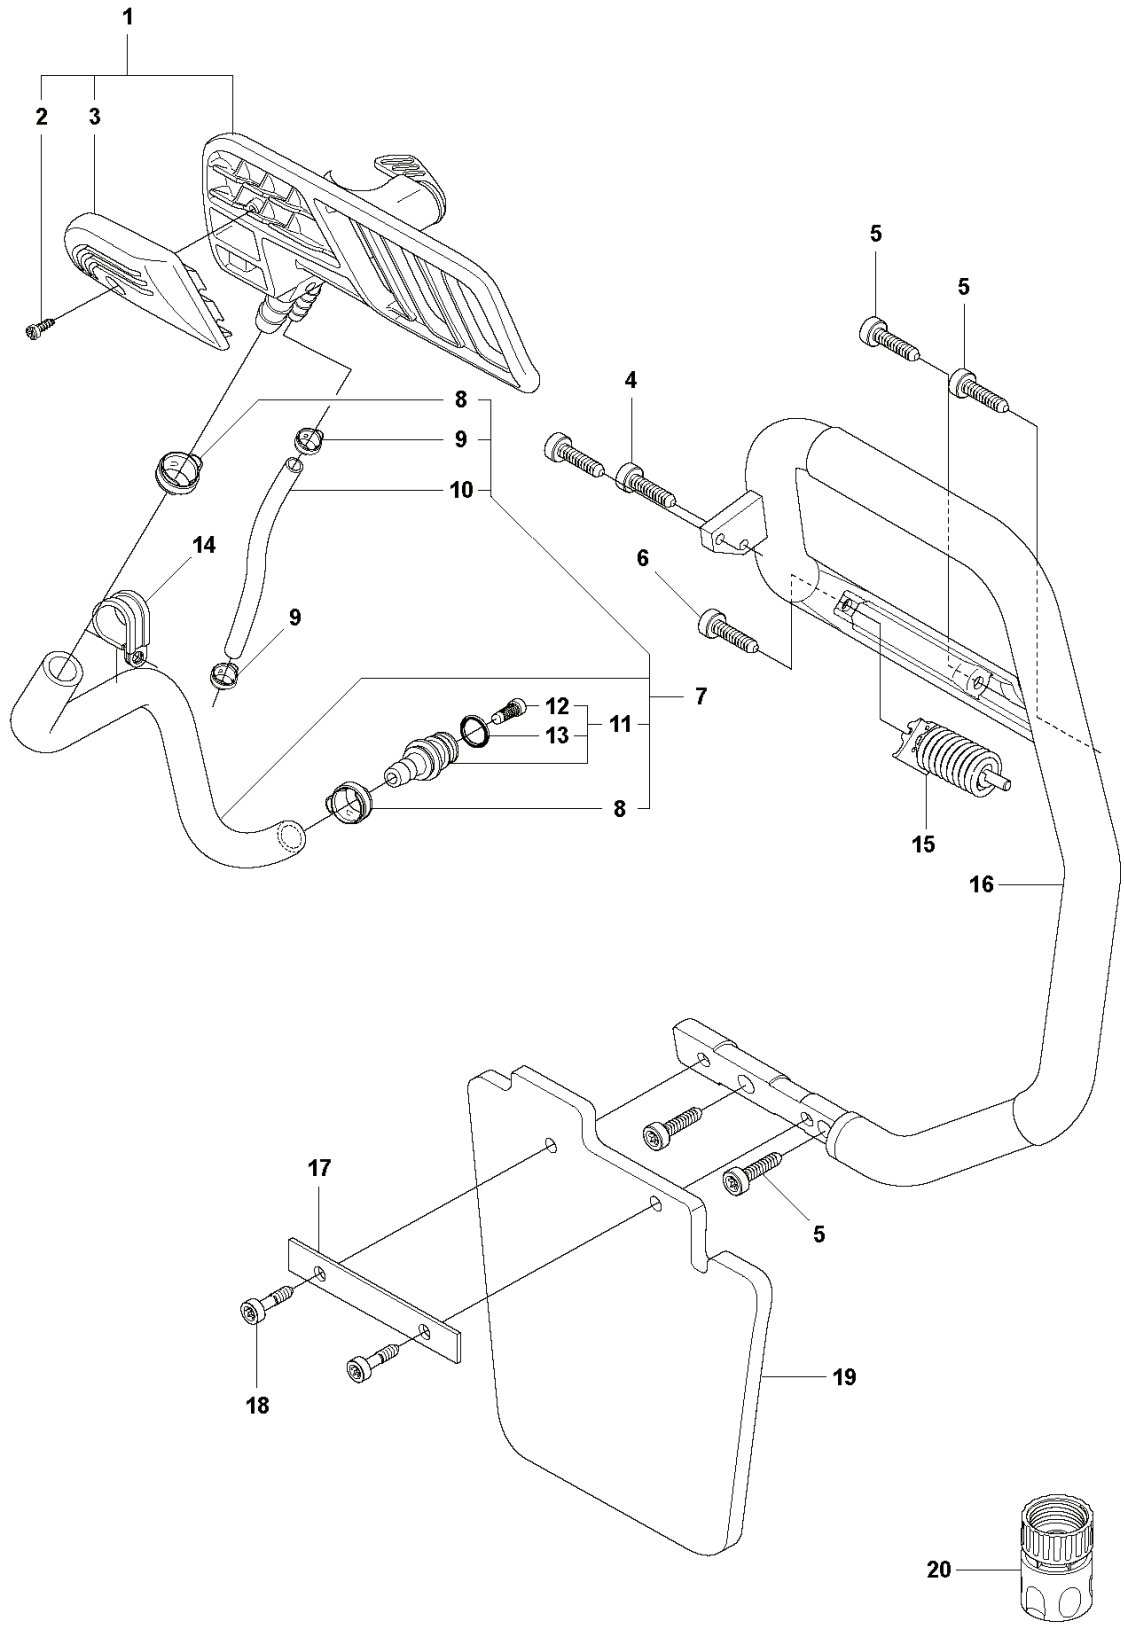

G K970 Chain

REF.	PART NO.	DESCRIPTION	REMARK	QTY.	KIT
20	503266003	COUPLER	USA, Canada	1	
19	506334601	SPRAY GUARD		1	
1	505029901	HAND GUARD	Incl. 2-3	1	
2	503212710	SCREW CCRPANT		1	
3	506332402	RUBBER BLOCK		1	
4	504909425	SCREW ITXSCT		2	
5	503215420	SCREW ITXSCT		4	
6	544061201	SCREW ITXSCT		1	
7	506328951	HOSE KIT	Incl. 8 - 11	1	
8	506095602	HOSE CLAMP		1	
9	506095604	HOSE CLAMP		2	
10	506352501	HOSE		1	
11	506295701	NIPPLE	Incl. 12, 13	1	
12	506298801	FILTER		1	
13	503263021	O-RING		1	
14	502412201	CLIP		1	
15	505424503	ANTIVIBRATION ELEMENT		1	
16	523032701	HANDLE		1	
17	506334501	BACKING PLATE		1	
18	501981020	SCREW ITXSCT		2	
20	503266004	COUPLER		1