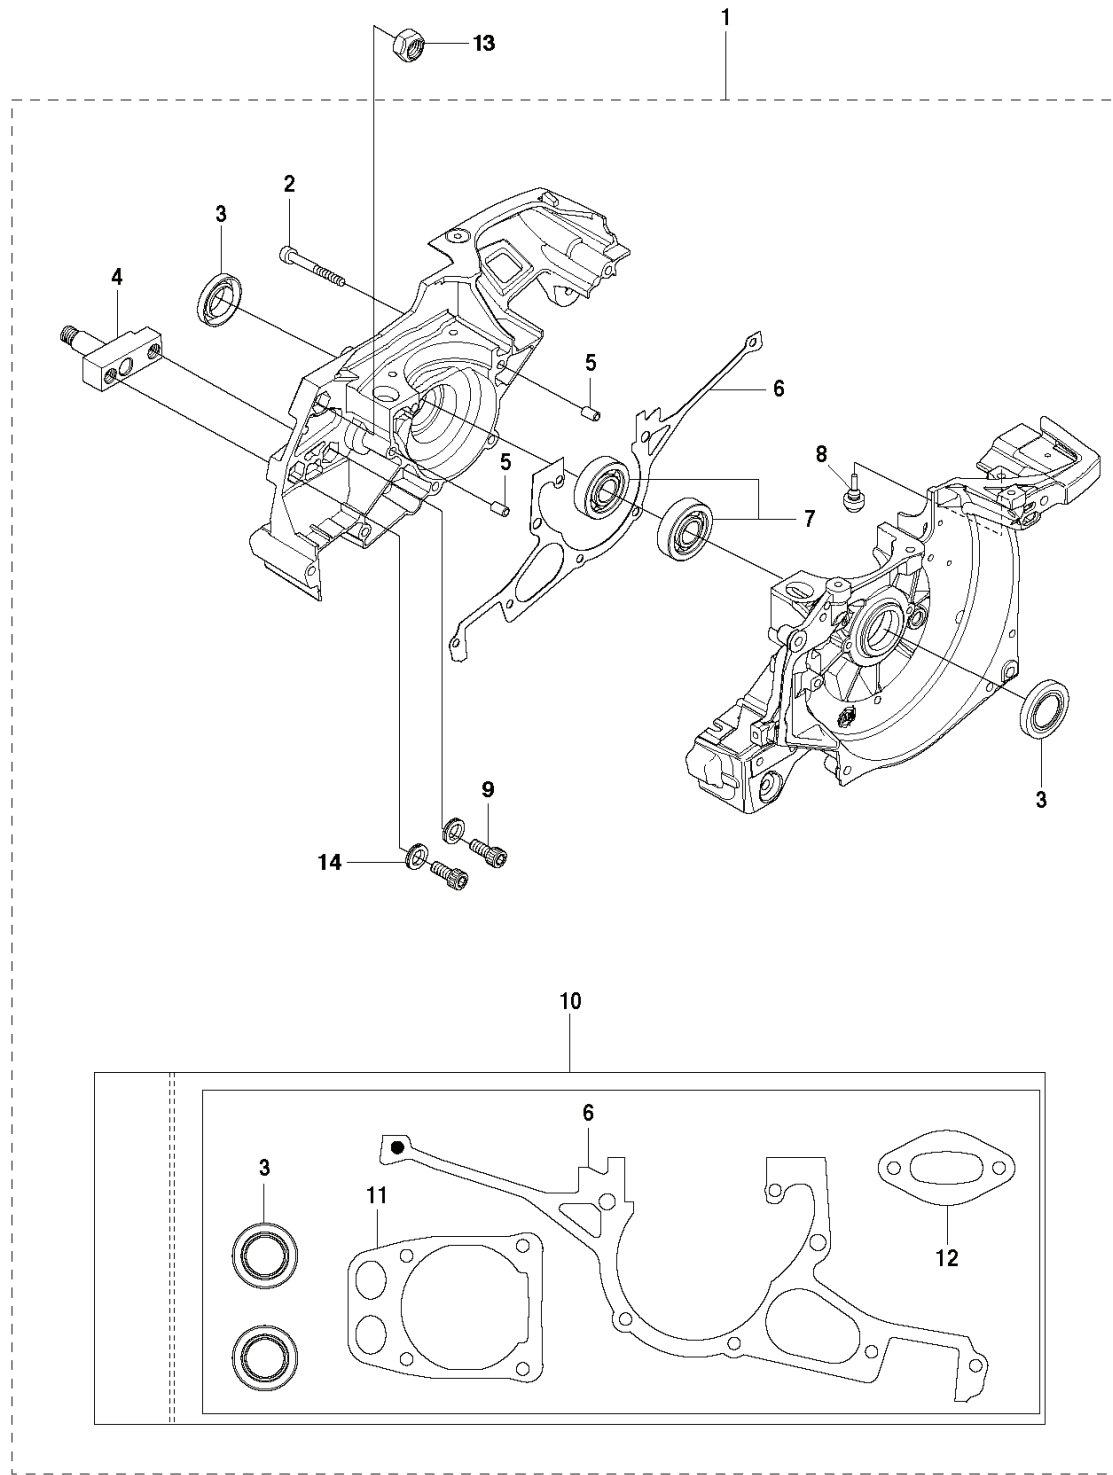

C K970 Chain

REF.	PART NO.	DESCRIPTION	REMARK	QTY.	KIT
1	576821601	CRANKCASE ASSY	Incl. 2 - 12	1	
2	503215349	SCREW ITXSCM		7	
3	503260204	SEALING RING		2	
4	506327602	BAR BOLT		1	
5	501270801	GUIDE BUSHING		2	
6	506413904	GASKET		1	
7	503250002	BALL BEARING		2	
8	522856101	RUBBER BUSHING		1	
9	725545301	SCREW IHSCM		2	
10	544229805	GASKET KIT	Incl. 3, 7, 11 - 12	1	
11	576499401	GASKET		1	
12	506378101	GASKET		1	
13	503222102	LOCK NUT		1	
14	503230403	WASHER		2