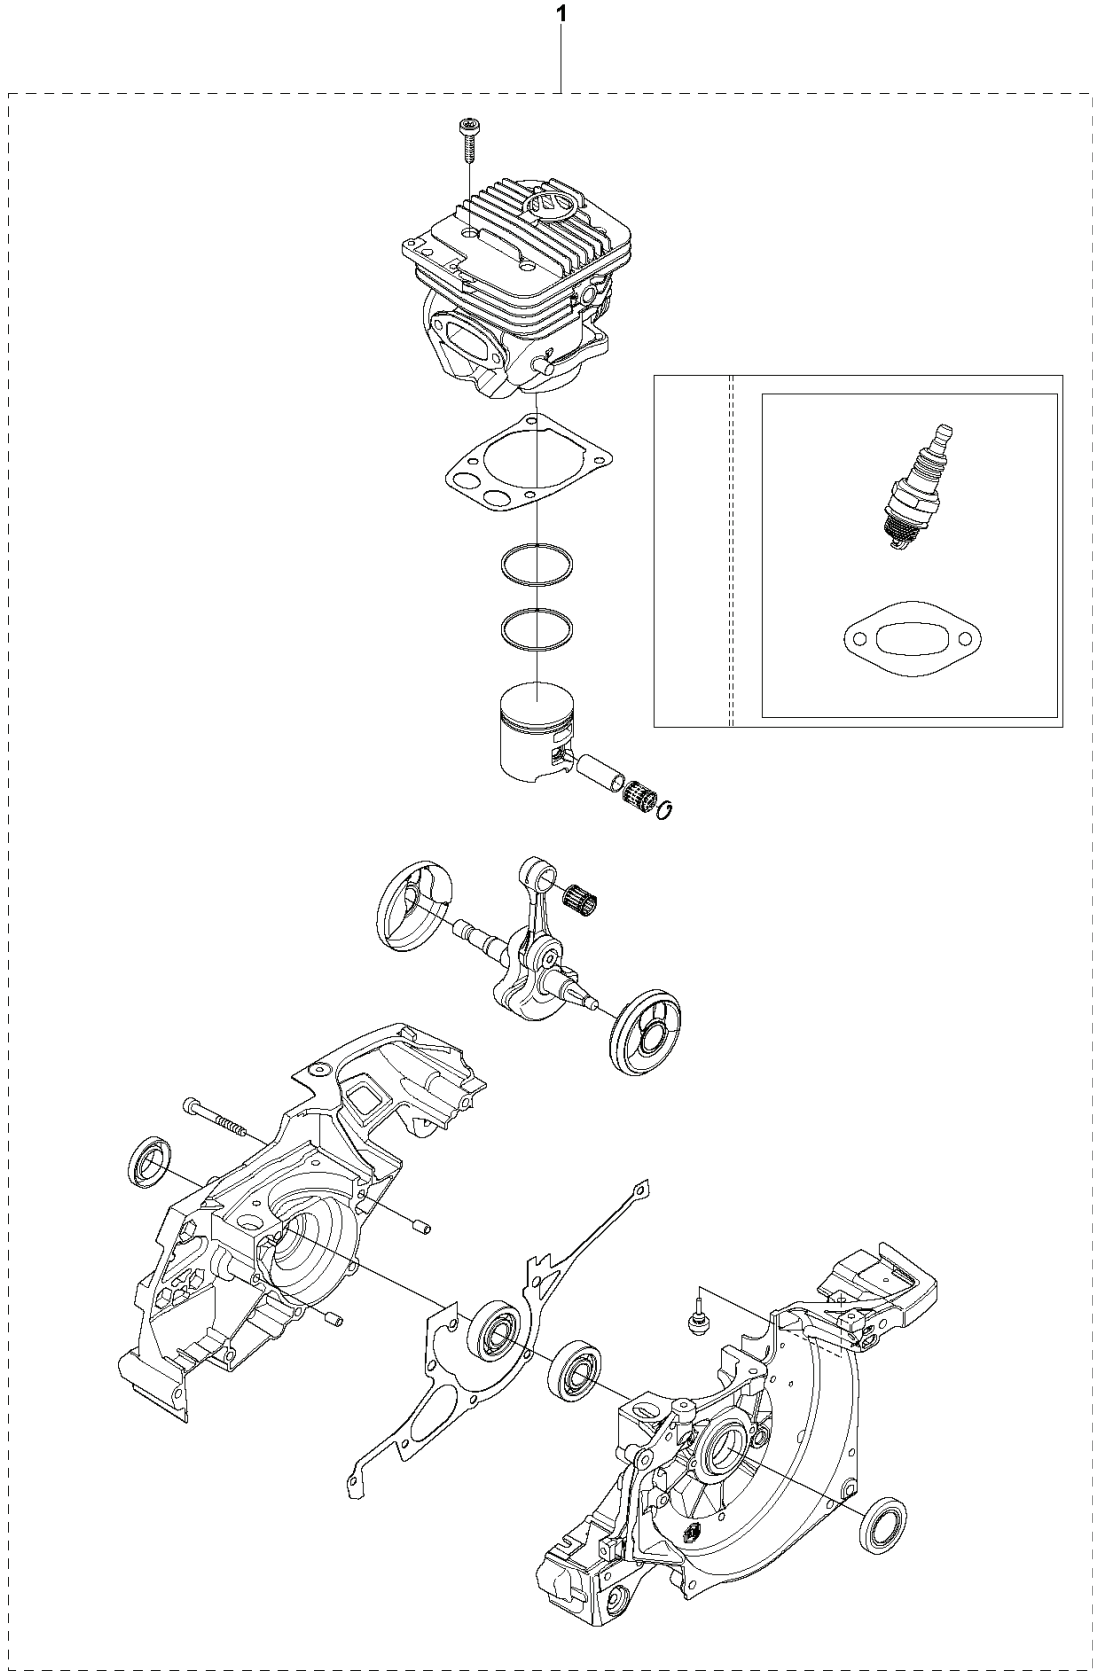

REF.	PART NO.	DESCRIPTION	REMARK	QTY.	KIT
1	544218401	SCREW ITXSCM		6	
2	544935605	CYLINDER ASSY	Incl. 9, 10, 13	1	
3	577997602	HEAT DEFLECTOR		1	
4	506378101	GASKET		1	
5	506372801	MUFFLER ASSY		1	
6	503215325	SCREW ITXSCM		1	
7	503230402	WASHER		1	
8	503665601	DECOMPRESSION VALVE		1	
9	576499401	GASKET		1	
10	506413202	PISTON	Incl. 11, 12	1	
11	503289035	PISTON RING		2	
12	737441300	CIRCLIP		2	
13	503256101	NEEDLE BEARING		1	
14	544229803	GASKET KIT	Incl. 4, 9, 15 - 16	1	
15	503260204	SEALING RING		2	
16	506413904	GASKET		1	

N K970 Chain