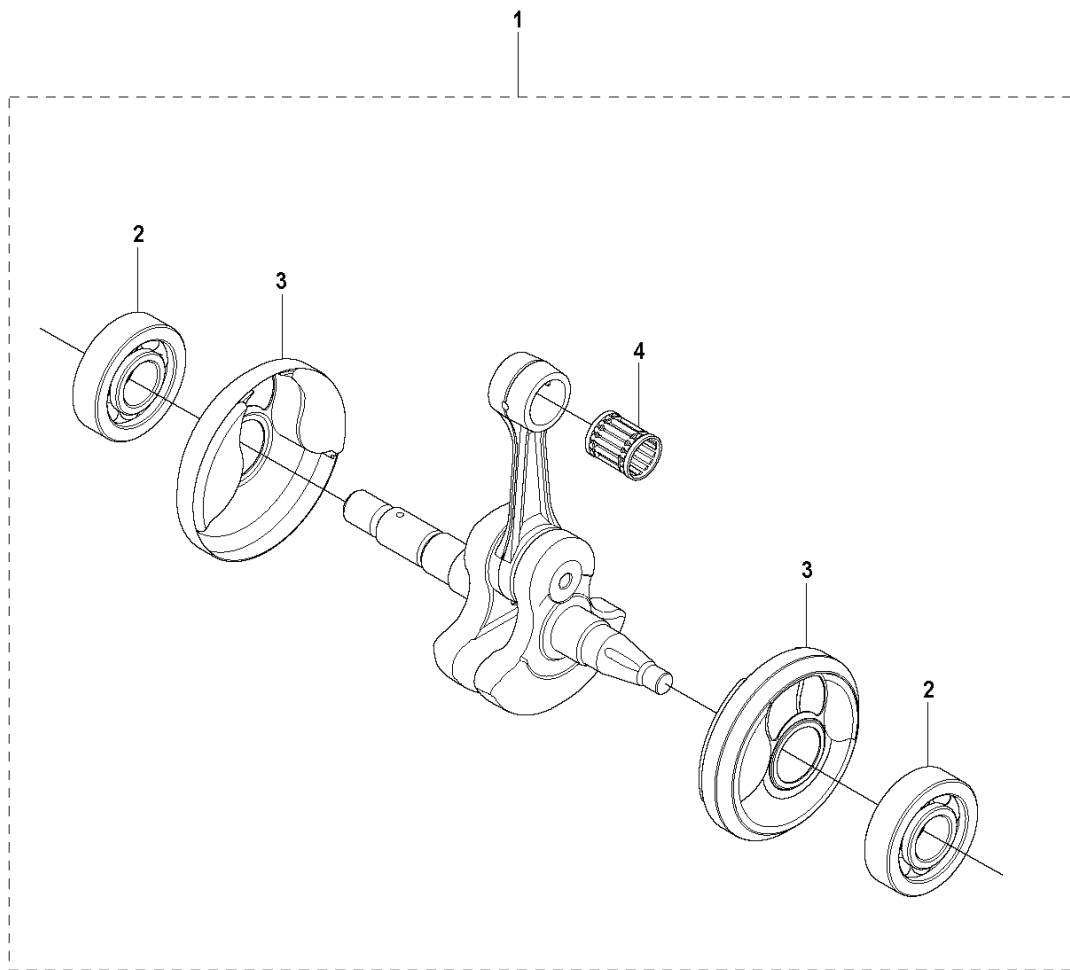

E K970 Chain

REF.	PART NO.	DESCRIPTION	REMARK	QTY.	KIT
1	544983902	CRANKSHAFT ASSY	Incl. 2 - 4	1	
2	503250002	BALL BEARING		2	
3	506414401	CUP		2	
4	503256101	NEEDLE BEARING		1