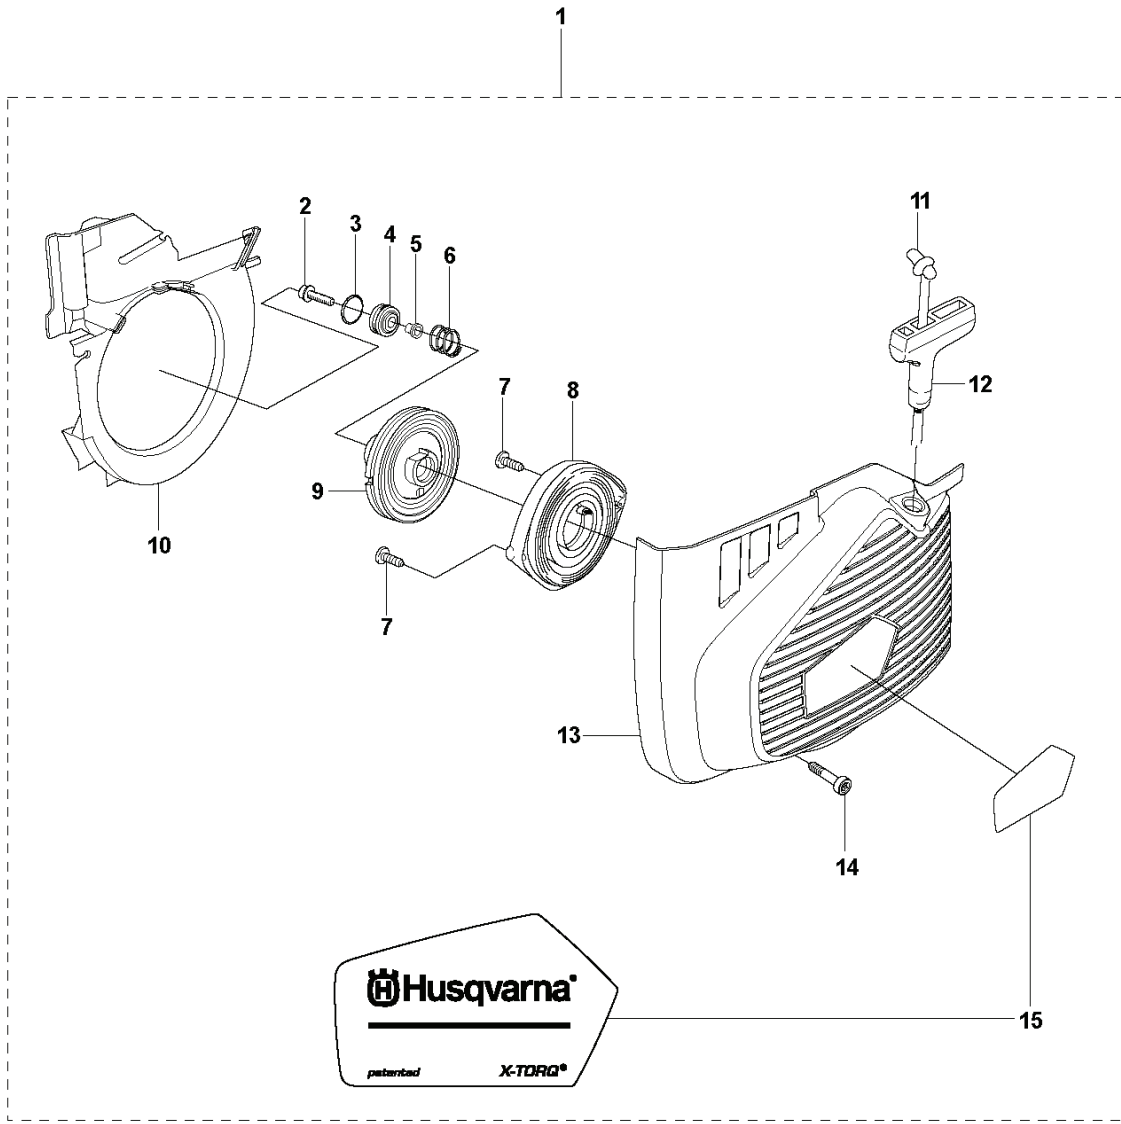

H K970 Chain

REF.	PART NO.	DESCRIPTION	REMARK	QTY.	KIT
1	574507313	STARTER ASSY	Incl. 2 - 15	1	
2	503210722	SCREW IHSC		1	
3	740431300	O-RING		1	
4	506251401	GROMMET		1	
5	506263101	SPACING SLEEVE		1	
6	506253001	COMPRESSION SPRING		1	
7	503212810	SCREW CCRPANT		2	
8	596293101	RECOIL SPRING		1	
9	506258103	STARTER PULLEY		1	
10	544287502	AIR CONDUCTOR		1	
11	506335615	CORD		1	
11	506335650	STARTER ROPE	50 m Coil	1	
12	503127901	STARTER HANDLE		1	
13	505349401	STARTER COVER		1	
14	501981020	SCREW ITXSCM		4	
15	525571101	DECAL		1