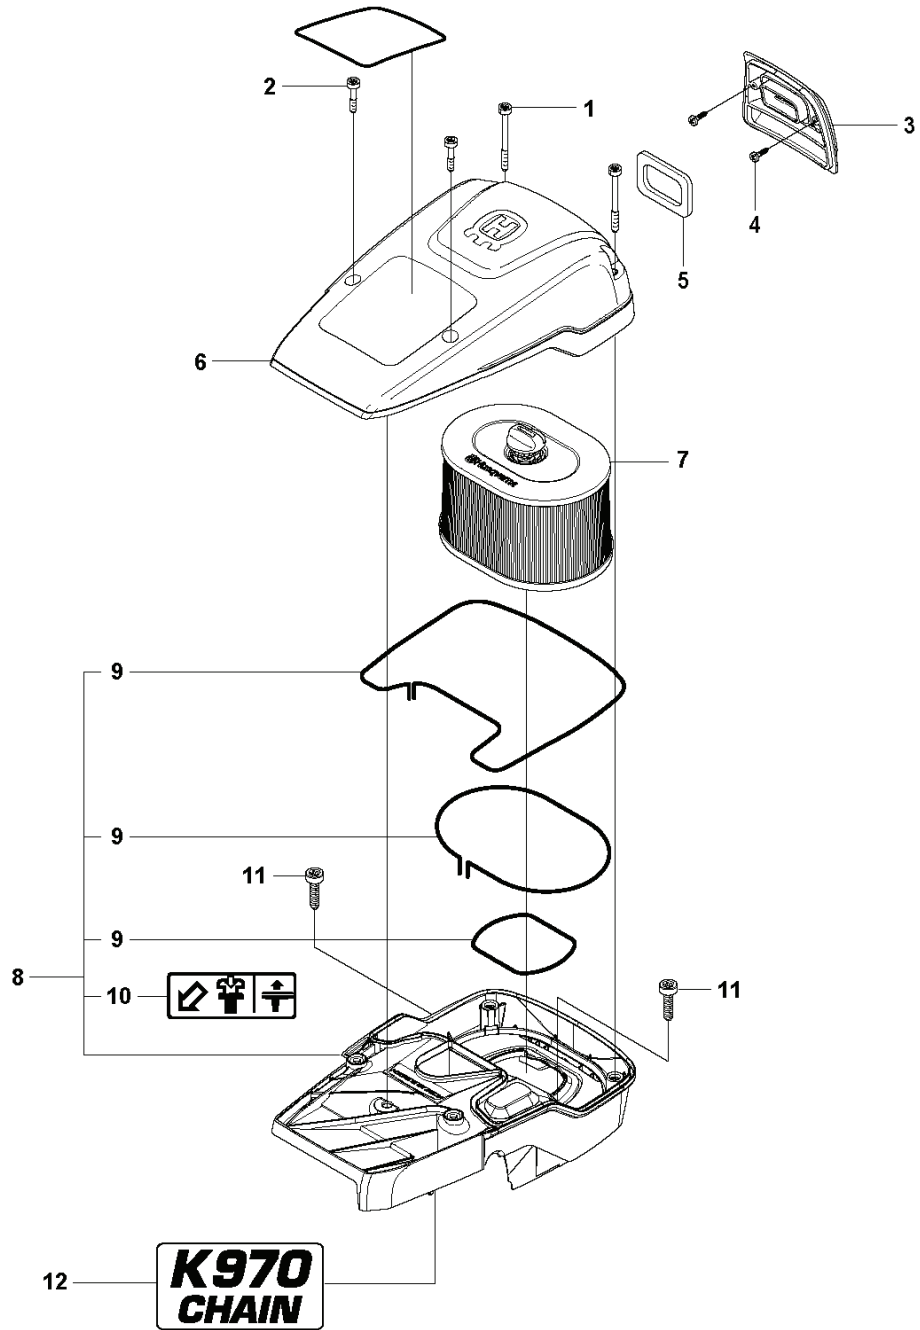

# **SPARE PARTS LIST**

**K** K970 Chain

---

REF.	PART NO.	DESCRIPTION	REMARK	QTY.	KIT
1	503215356	SCREW ITXSCM		2	
2	503215326	SCREW ITXSCM		2	
3	576431401	COVER		1	
4	729528971	SCREW CRPANT		2	
5	578065301	SEALING		1	
6	576738001	FILTER COVER		1	
7	510244104	AIR FILTER		1	
8	576426903	CYLINDER COVER	Incl. 9 - 10	1	
9	525617004	SEALING	L=1.2 M. Cut to fit	2	
10	525763501	DECAL		1	
11	503215330	SCREW ITXSCM		2	
12	525571604	DECAL		1	

**L** K970 Chain  
Carburetor

REF.	PART NO.	DESCRIPTION	REMARK	QTY.	KIT
1	505283306	HOSE CLAMP		1	
2	506414101	INLET PIPE		1	
3	544150101	FLANGE		1	
4	503215316	SCREW ITXSCM		2	
5	544113901	CONSOLE		1	
6	503215330	SCREW ITXSCM		1	
7	506414201	PLATE		1	
8	522942001	CARBURETTOR	Walbro RWJ-5	1	
9	505148401	LEVER		1	
10	576490401	THROTTLE CABLE ASSY		1	
11	522856201	FLANGE		1	
12	521926701	INLET PIPE		1	
13	510243901	FILTER		1	
14	501971801	SCREW ITXSCM		2	
15	544232601	CHISEL GUIDE		1	
16	506232011	CHOKE	Incl. 17	1	
17	506272501	WEAR PROTECTION		1	
18	502445801	GASKET KIT	Walbro RWJ-5	1	
19	502445901	REPAIR KIT	Walbro RWJ-5	1	
21	593776901	THROTTLE SHAFT		1	
20	593777701	CHOKE SHAFT		1	

**A** K970 Chain

---

REF.	PART NO.	DESCRIPTION	REMARK	QTY.	KIT
1	506332505	CLUTCH COVER	Incl. 2, 3	1	
2	544872301	LABEL		1	
3	544057701	GUIDE PIN	Incl. 4	1	
4	740420400	O-RING		2	
5	506341004	LEVER	Incl. 7	1	
6	506398801	ADJUSTING NUT		1	
7	740481802	O-RING		1	
8	506333402	COVER		1	
9	506332801	LOCKWASHER		1	
10	723532751	SCREW SLCSFM		3	
11	506347201	LEVER		1	
12	506333501	HUB CAP		1	
13	506387701	SCREW		1	
14	506333201	PLATE		1	
15	506333301	PAWL		1	
16	506359403	SCREW	Incl. 13 - 15	1	