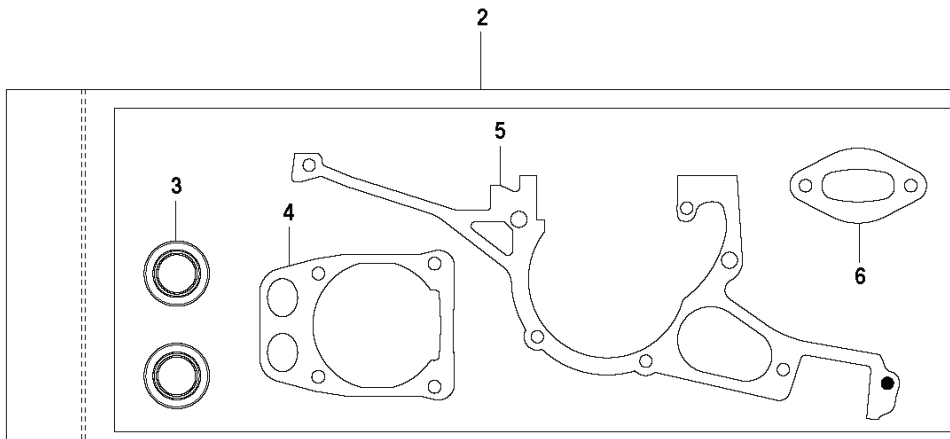

M K970 Chain
Accessories
Zubehöre
Accessoires
Acessorios
Tillbehör

REF.	PART NO.	DESCRIPTION	REMARK	QTY.	KIT
1	506382601	TOOL		1	
2	544229803	GASKET KIT	Incl. 3 - 6	1	
3	503260204	SEALING RING		2	
4	576499401	GASKET		1	
5	506413904	GASKET		1	
6	506378101	GASKET		1	
7	506346202	GUIDE BAR		1	
8	588679701	GEAR WHEEL		1