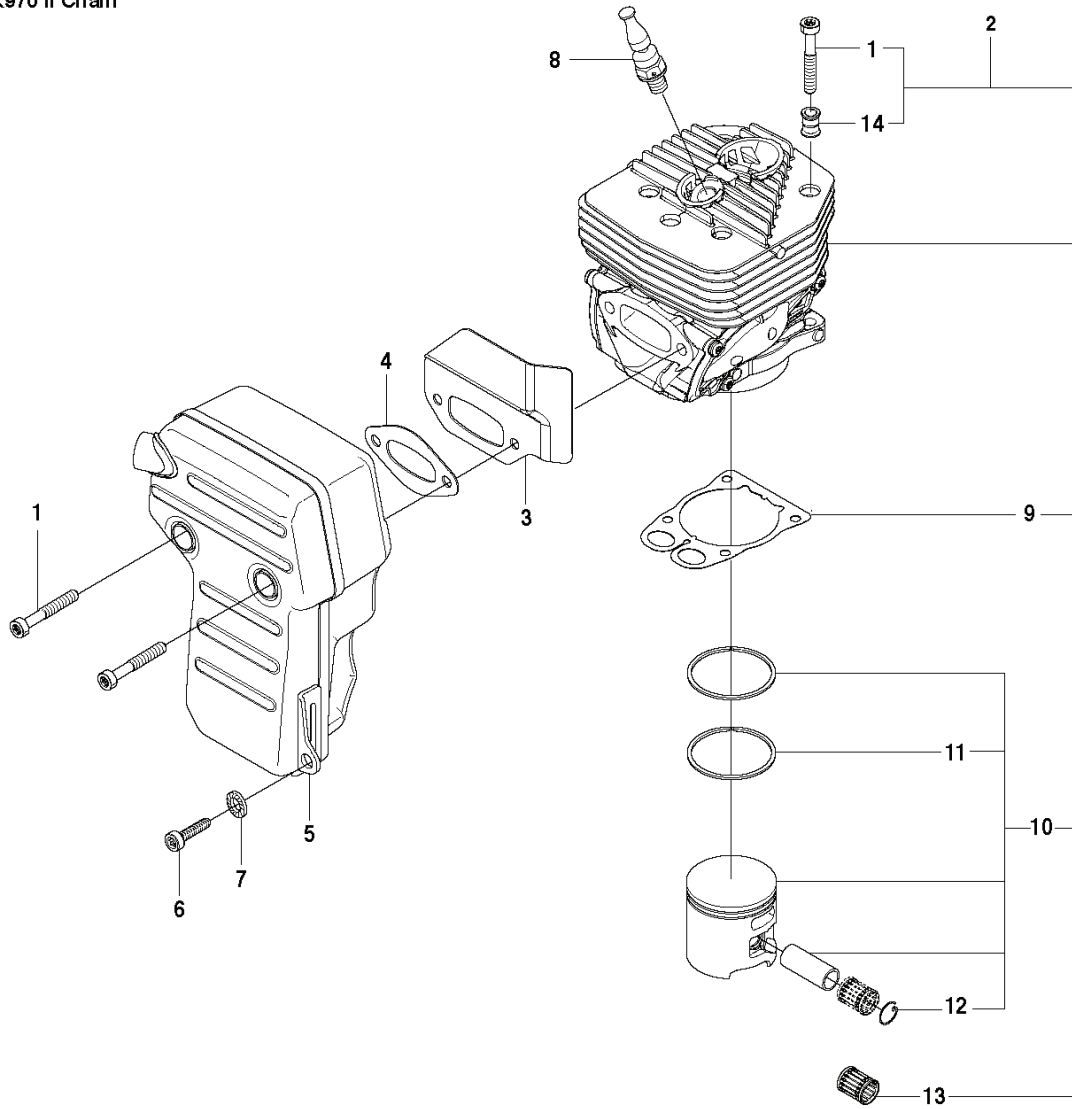

K970 II CHAIN, 2015-03

SPARE PARTS LIST

K970 II Chain

REF.	PART NO.	DESCRIPTION	REMARK	QTY.	KIT
1	544218440	SCREW ITXSCM		6	
2	586351002	CYLINDER ASSY	Incl. 1, 9, 10, 13, 14	1	
3	577997602	HEAT DEFLECTOR		1	
4	506378101	GASKET		1	
5	583880601	MUFFLER ASSY		1	
6	503215325	SCREW ITXSCM		1	
7	503230402	WASHER		1	
8	584912201	DECOMPRESSION VALVE		1	
9	594890101	GASKET	Paper gasket	1	
10	506413202	PISTON	Incl. 11, 12	1	
11	503289035	PISTON RING		2	
12	737441300	CIRCLIP		2	
13	503256101	NEEDLE BEARING		1	
14	578119101	SLEEVE		4	
15	544229806	GASKET KIT	Incl. 4, 9, 16-19	1	
16	503260204	SEALING RING		1	
17	506413904	GASKET		1	
18	577988901	GASKET		1	
19	576499401	GASKET	Metal gasket	1	

K970 II Chain

1

REF.	PART NO.	DESCRIPTION	REMARK	QTY.	KIT
1	588487501	ENGINE		1	

K970 II Chain

10 **K970**
CHAIN

REF.	PART NO.	DESCRIPTION	REMARK	QTY.	KIT
1	503215356	SCREW ITXSCM		2	
2	503215326	SCREW ITXSCM		2	
3a	584913304	DECAL		1	
3b	584913301	DECAL		1	
3c	584913303	DECAL		1	
4	587005102	FILTER COVER ASSY		1	
5	510244104	AIR FILTER		1	
6	586356402	CYLINDER COVER ASSY	Incl. 7	1	
7	525617004	SEALING	L=1.2 M. Cut to fit	2	
8	585428301	PLUG		1	
9	503215330	SCREW ITXSCM		2	
10	525571604	DECAL		1	
11	729528971	SCREW CRPANT		2	
12	576431401	COVER		1	
13	578065301	SEALING		1	

K970 II Chain

REF.	PART NO.	DESCRIPTION	REMARK	QTY.	KIT
1	506332505	CLUTCH COVER	Incl. 2, 3	1	
2	544872301	LABEL		1	
3	544057701	GUIDE PIN	Incl. 4	1	
4	740420400	O-RING		2	
5	506341004	LEVER	Incl. 7	1	
6	506398801	ADJUSTING NUT		1	
7	740481802	O-RING		1	
8	506333402	COVER		1	
9	506332801	LOCKWASHER		1	
10	723532751	SCREW SLCSFM		3	
11	506347201	LEVER		1	
12	506333501	HUB CAP		1	
13	506387701	SCREW		1	
14	506333201	PLATE		1	
15	506333301	PAWL		1	
16	506359403	SCREW	Incl. 13 - 15	1	