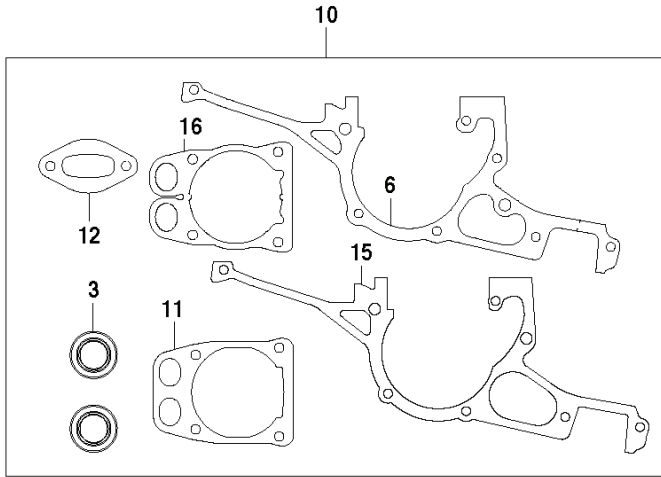

K970 II Chain

REF.	PART NO.	DESCRIPTION	REMARK	QTY.	KIT
1	587927801	CRANKCASE ASSY	Incl. 2 - 10, 14	1	
2	503215349	SCREW ITXSCM		7	
3	503260204	SEALING RING		2	
4	584950801	BAR BOLT		1	
5	501270801	GUIDE BUSHING		2	
6	577988901	GASKET		1	
7	503250002	BALL BEARING		2	
8	522856101	RUBBER BUSHING		1	
9	725545301	SCREW IHSCM		2	
10	544229806	GASKET KIT	Incl. 3, 6, 11-12, 15-16	1	
11	576499401	GASKET		1	
12	506378101	GASKET		1	
13	503222102	LOCK NUT		1	
14	503230403	WASHER		2	
15	506413904	GASKET		1	
16	594890101	GASKET		1