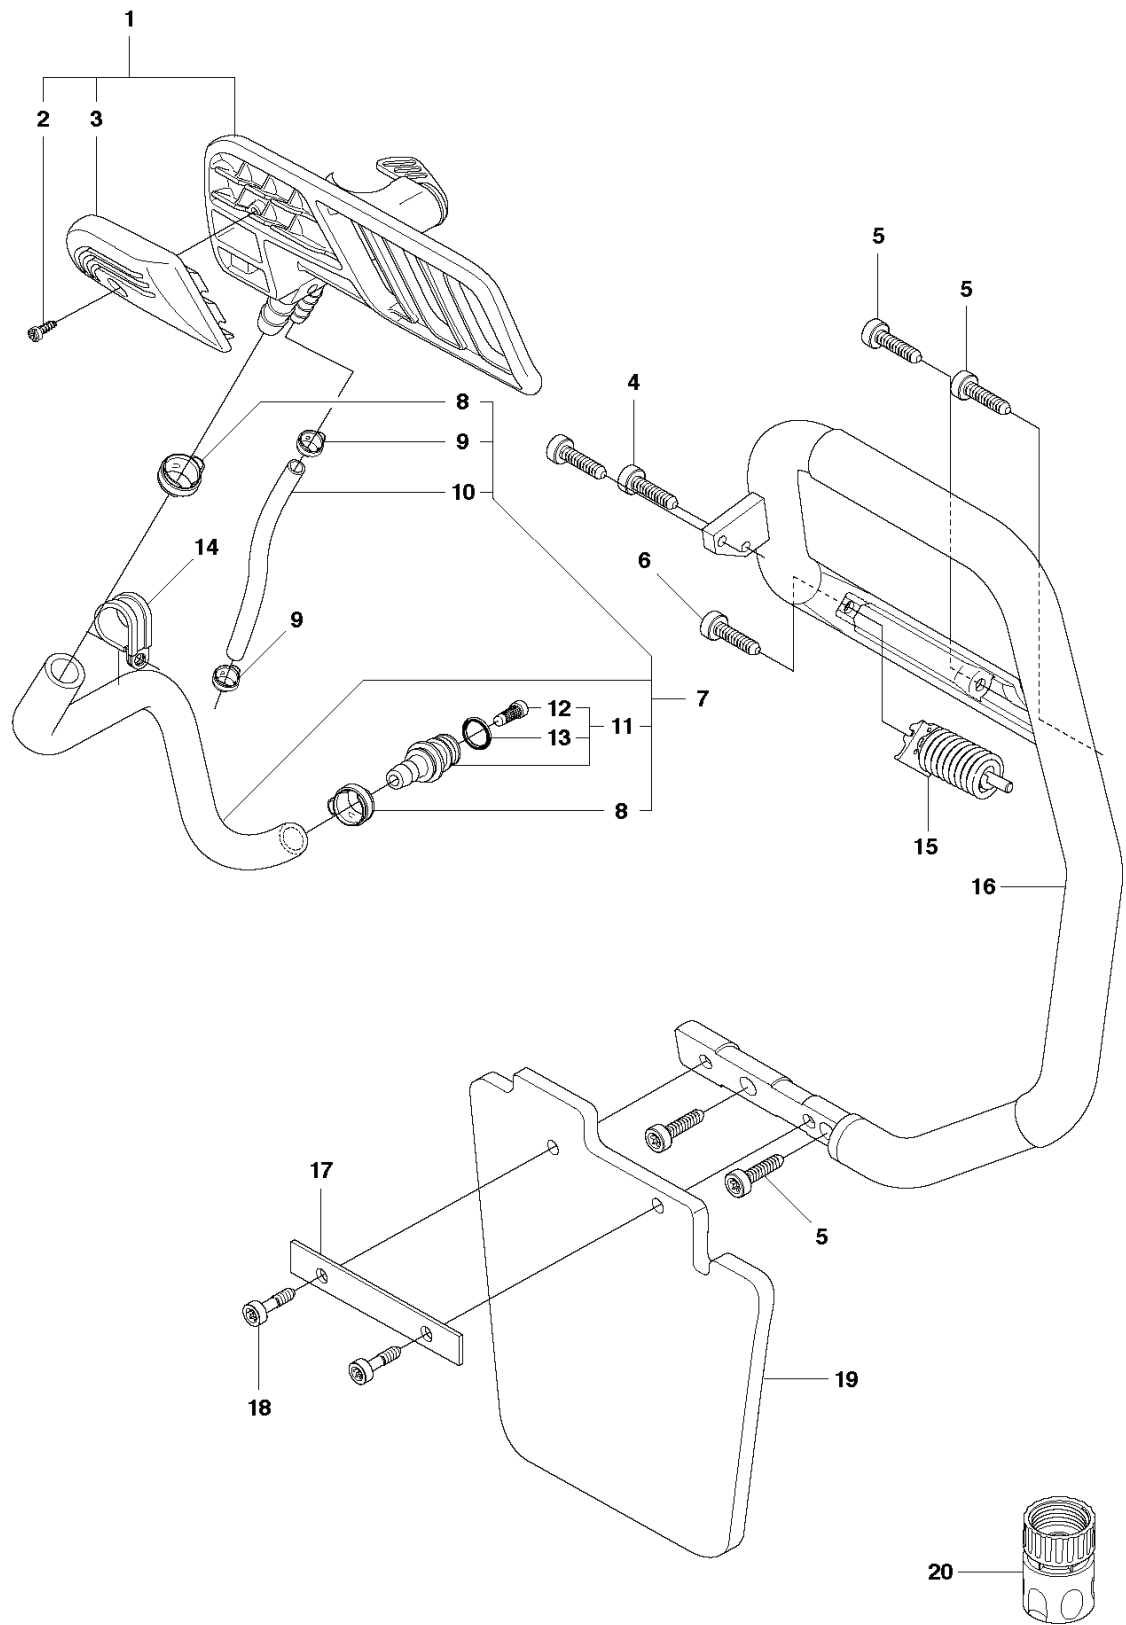

K970 II Chain

REF.	PART NO.	DESCRIPTION	REMARK	QTY.	KIT
1	505029901	HAND GUARD	Incl. 2-3	1	
2	503212710	SCREW CCRPANT		1	
3	506332402	RUBBER BLOCK		1	
4	504909425	SCREW ITXSCT		2	
5	503215420	SCREW ITXSCT		4	
6	544061201	SCREW ITXSCM		1	
7	506328951	HOSE KIT	Incl. 8 - 11	1	
8	506095602	HOSE CLAMP		1	
9	506095604	HOSE CLAMP		2	
10	506352501	HOSE		1	
11	506295702	NIPPLE	Incl. 12, 13	1	
12	506298801	FILTER		1	
13	503263021	O-RING		1	
14	502412201	CLIP		1	
15	585905601	ANTIVIBRATION ELEMENT		1	
16	523032701	HANDLE		1	
17	506334501	BACKING PLATE		1	
18	501981020	SCREW ITXSCM		2	
19	506334601	SPRAY GUARD		1	
20	503266003	COUPLER	USA, Canada	1	
20	503266004	COUPLER		1