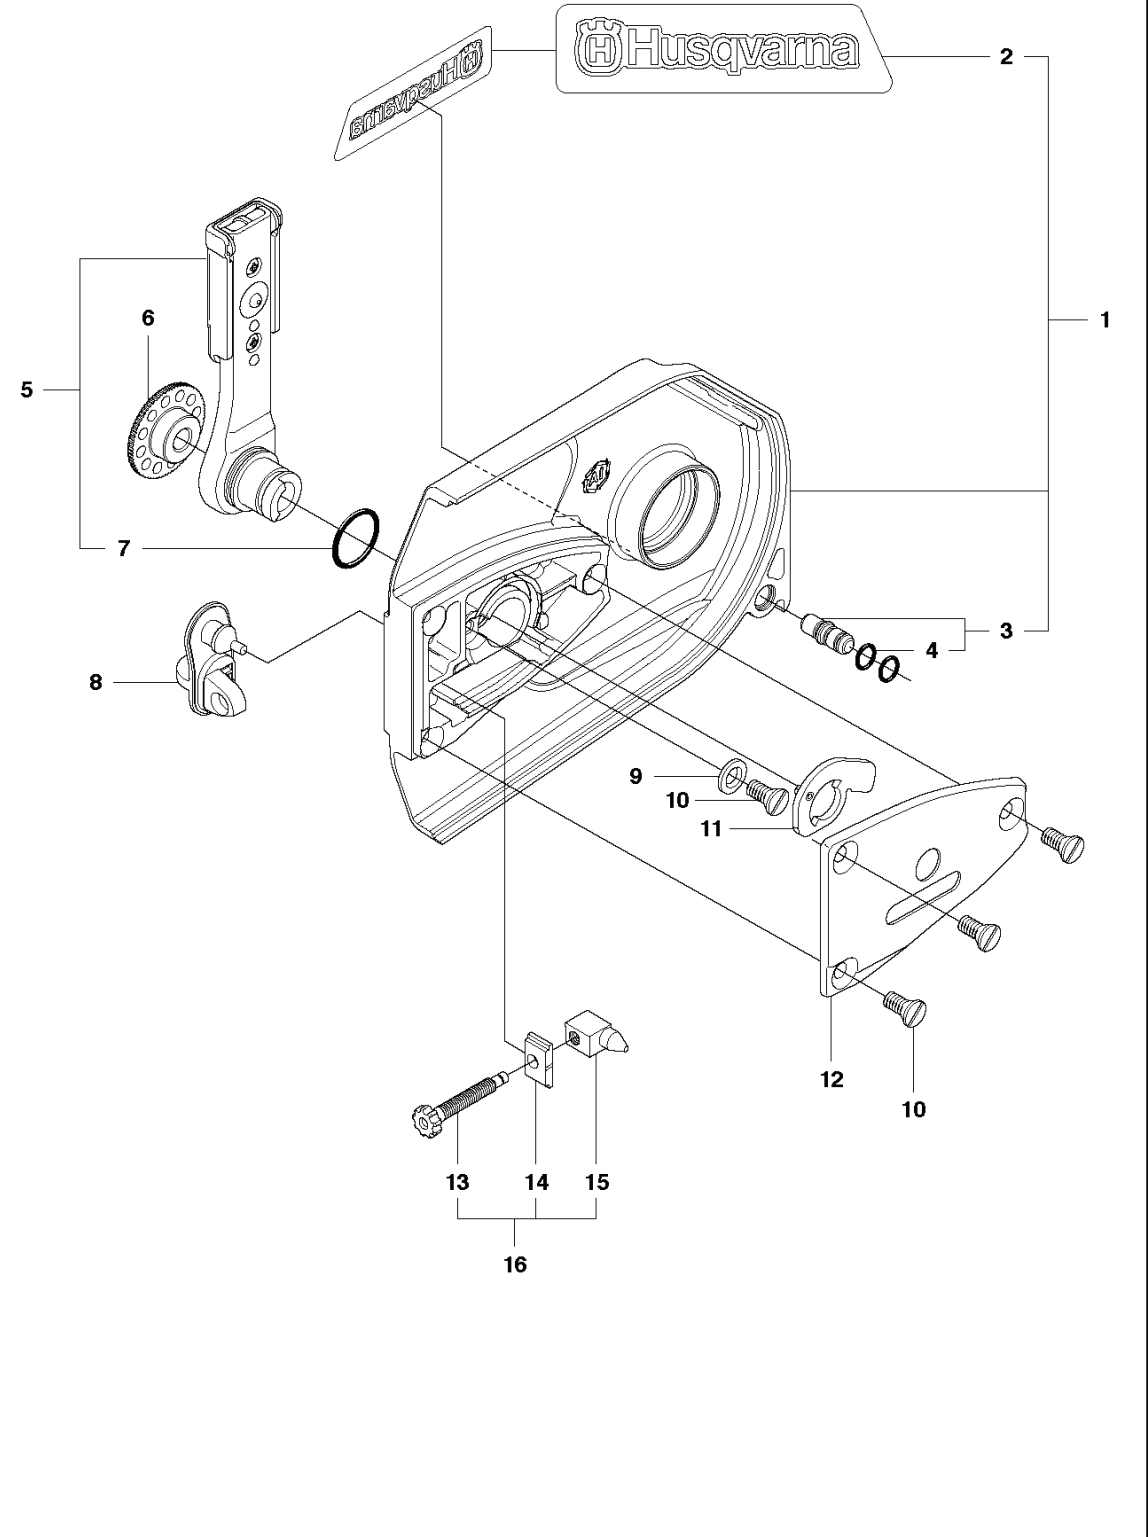

K970 II Chain

REF.	PART NO.	DESCRIPTION	REMARK	QTY.	KIT
1	506332505	CLUTCH COVER	Incl. 2, 3	1	
2	544872301	LABEL		1	
3	544057701	GUIDE PIN	Incl. 4	1	
4	740420400	O-RING		2	
5	506341004	LEVER	Incl. 7	1	
6	506398801	ADJUSTING NUT		1	
7	740481802	O-RING		1	
8	506333402	COVER		1	
9	506332801	LOCKWASHER		1	
10	723532751	SCREW SLCSFM		3	
11	506347201	LEVER		1	
12	506333501	HUB CAP		1	
13	506387701	SCREW		1	
14	506333201	PLATE		1	
15	506333301	PAWL		1	
16	506359403	SCREW	Incl. 13 - 15	1