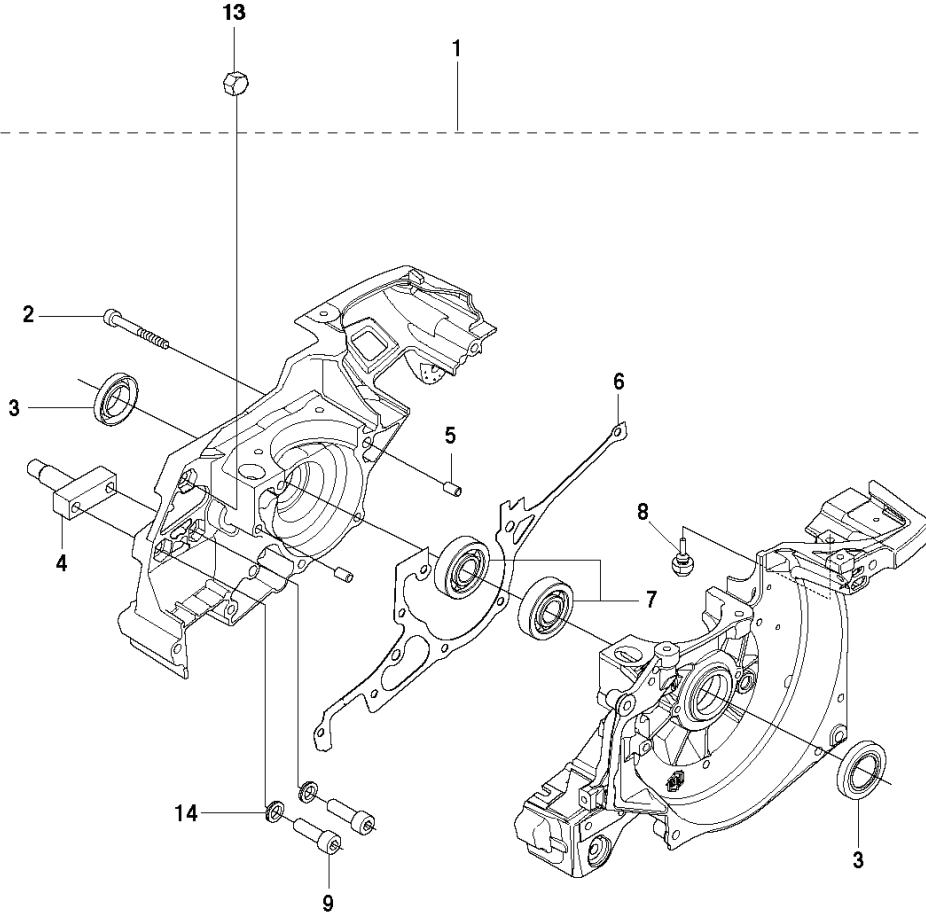

K970 II Chain

REF.	PART NO.	DESCRIPTION	REMARK	QTY.	KIT
1	587927801	CRANKCASE ASSY	Incl. 2 - 10, 14	1	
2	503215349	SCREW ITXSCM		7	
3	503260204	SEALING RING		2	
4	584950801	BAR BOLT		1	
5	501270801	GUIDE BUSHING		2	
6	577988901	GASKET		1	
7	503250002	BALL BEARING		2	
8	522856101	RUBBER BUSHING		1	
9	725545301	SCREW IHSCM		2	
10	544229806	GASKET KIT	Incl. 3, 6, 11-12, 15-16	1	
11	576499401	GASKET		1	
12	506378101	GASKET		1	
13	503222102	LOCK NUT		1	
14	503230403	WASHER		2	
15	506413904	GASKET		1	
16	594890101	GASKET		1