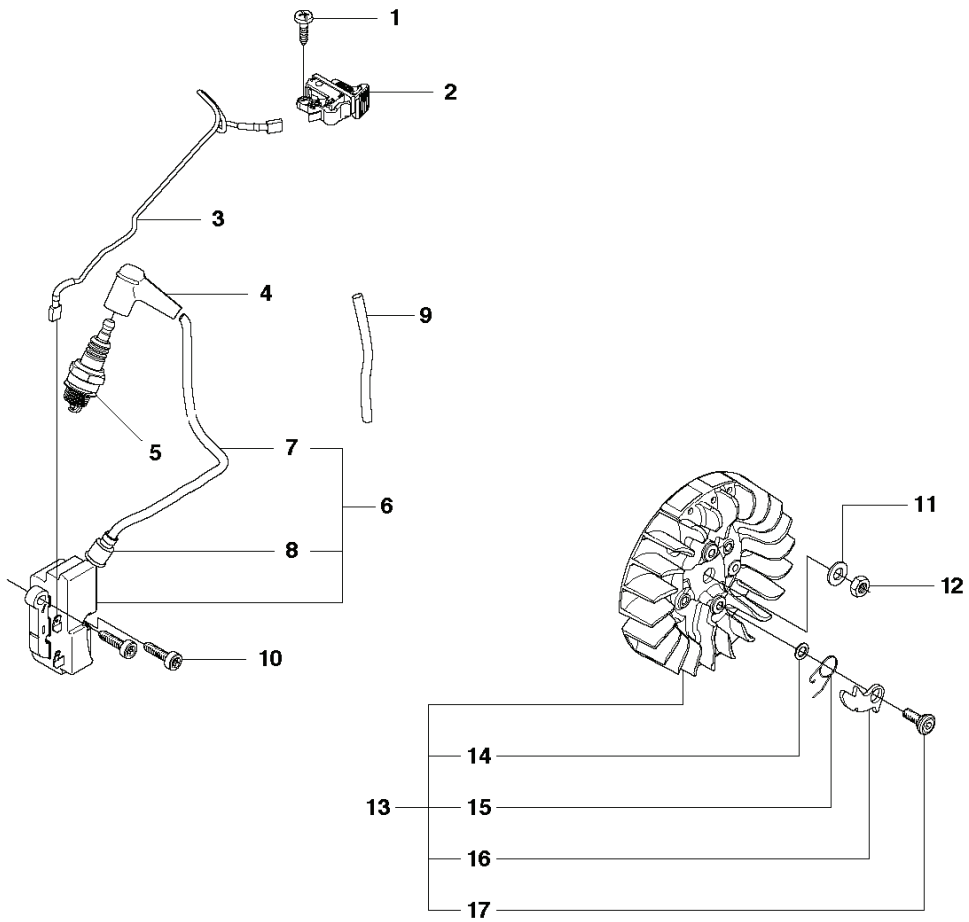

K970 II Chain

REF.	PART NO.	DESCRIPTION	REMARK	QTY.	KIT
1	503212806	SCREW CCRPANT		1	
2	506318603	STOP SWITCH		1	
3	501839801	CABLE		1	
4	501485402	SPARK PLUG CAP		1	
5	503235111	SPARK PLUG	RCJ6Y	1	
6	510115605	IGNITION MODULE	Incl. 7 - 8	1	
7	506387834	IGNITION CABLE		1	
8	505277516	CABLE SLEEVE		1	
9	576851602	PROTECTIVE HOSE		1	
10	503215320	SCREW ITXSCM		2	
11	503230101	WASHER		1	
12	503221011	HEXAGON NUT		1	
13	501375604	FLYWHEEL	Incl. 14 - 17	1	
14	503230042	WASHER		2	
15	501634801	SPRING		2	
16	501673203	PAWL		2	
17	506006901	SCREW		2