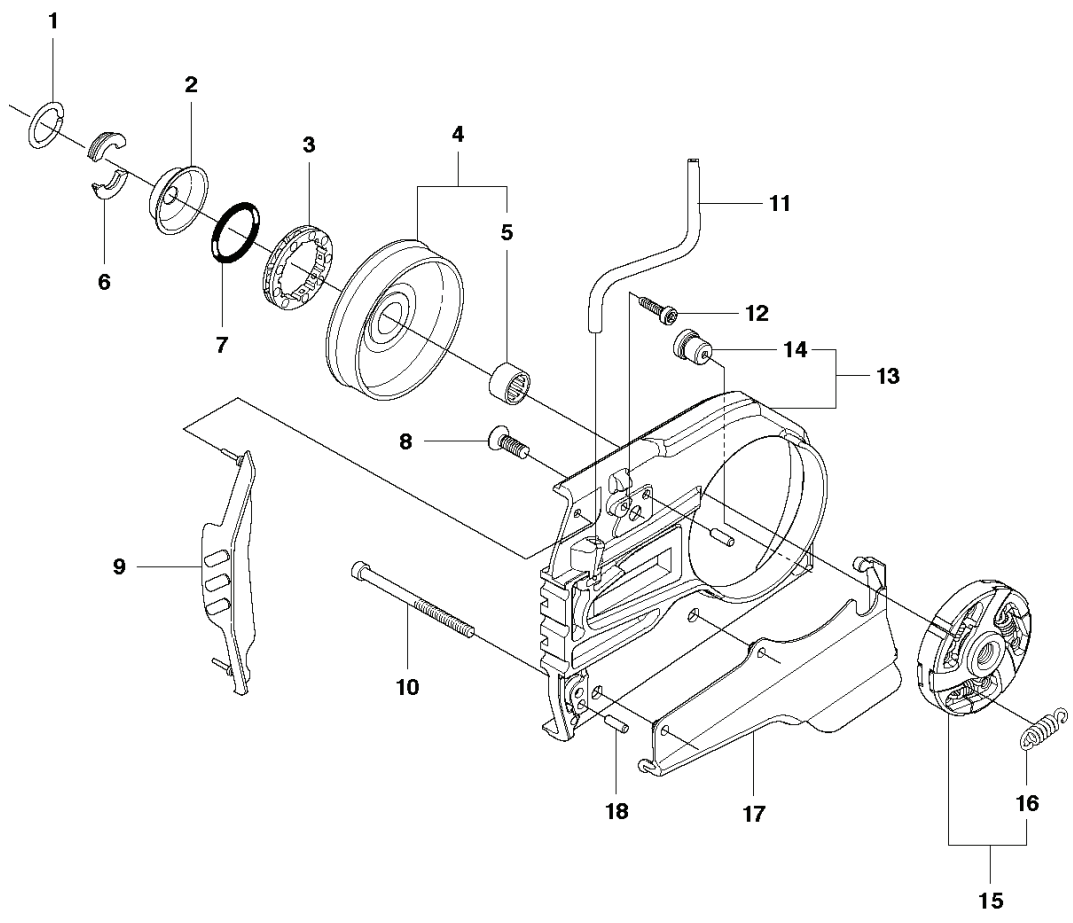

K970 II Chain

REF.	PART NO.	DESCRIPTION	REMARK	QTY.	KIT
1	506287601	RETAINER RING		1	
2	506334401	SUPPORT CUP		1	
3	506334201	RIM SPROCKET		1	
4	506340911	GEAR WHEEL	Incl. 5	1	
5	503255301	NEEDLE BEARING		1	
6	506287502	CIRCLIP		2	
7	740440700	O-RING		1	
8	725645301	SCREW IHCSFM		1	
9	506354402	WEAR PROTECTION		1	
10	503215365	SCREW ITXSCM		1	
11	577308401	PIPE		1	
12	503215310	SCREW ITXSCM		1	
13	506329505	BAR BRACKET	Incl. 14	1	
14	506401301	BUSHING		1	
15	506333802	CLUTCH ASSY	Incl. 16	1	
16	588421501	CLUTCH SPRING		3	
17	506399602	SHIELD		1	
18	720130710	PARALLEL PIN		2