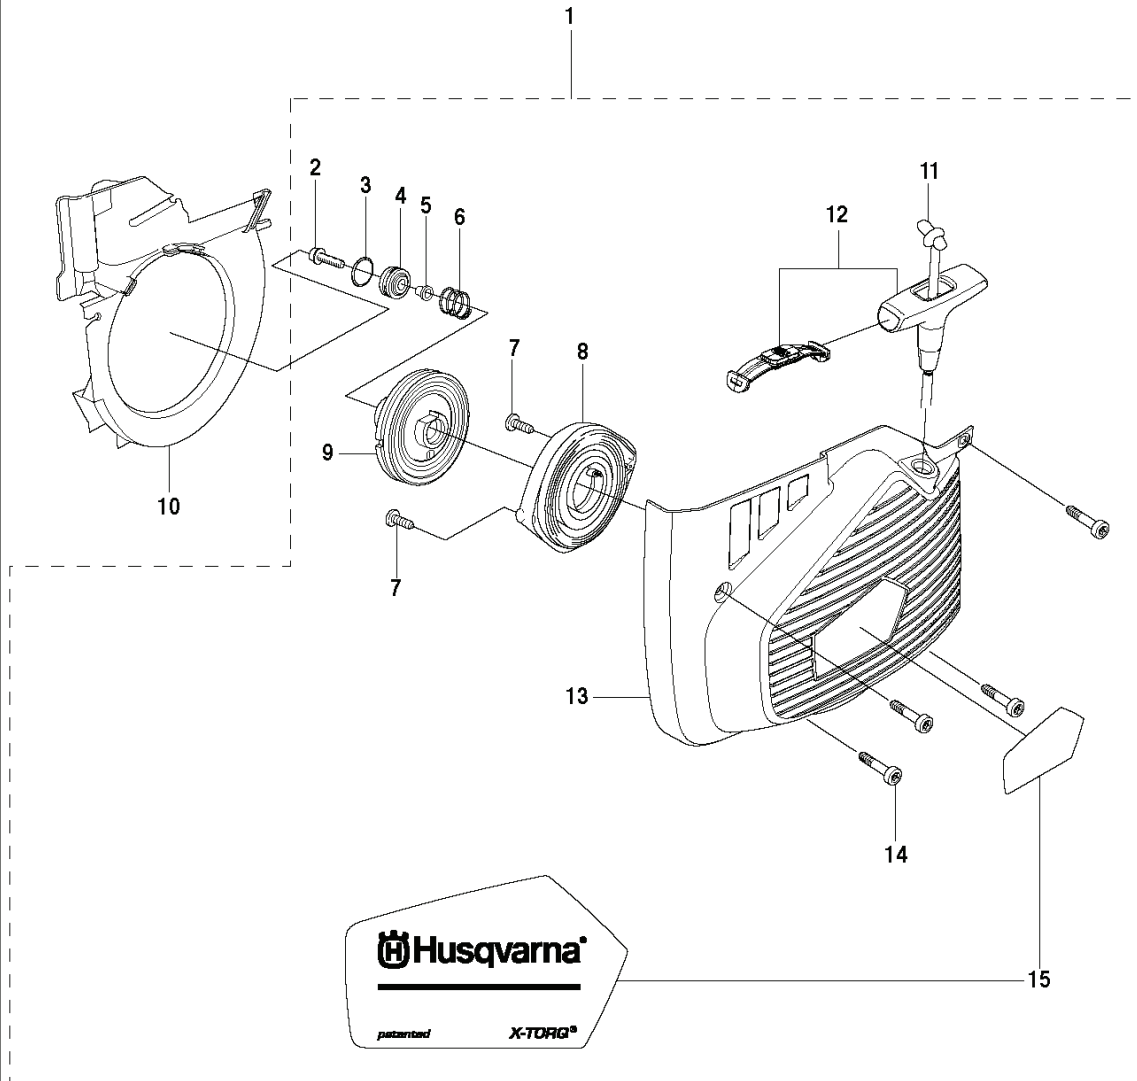

K970 II Chain

REF.	PART NO.	DESCRIPTION	REMARK	QTY.	KIT
1	574507307	STARTER ASSY	Incl. 2 - 9, 11 - 15	1	
2	503210722	SCREW IHSC		1	
3	740431300	O-RING		1	
4	506251401	GROMMET		1	
5	506263101	SPACING SLEEVE		1	
6	506253001	COMPRESSION SPRING		1	
7	525887402	SCREW CITXPANT		2	
8	596293101	RECOIL SPRING		1	
9	506258103	STARTER PULLEY		1	
10	544287502	AIR CONDUCTOR		1	
11	506335615	CORD		1	
11	506335650	STARTER ROPE	50 m Coil	1	
12	584257902	STARTER HANDLE ASSY		1	
13	505349402	STARTER COVER		1	
14	501981020	SCREW ITXSCM		4	
15	525571101	DECAL		1