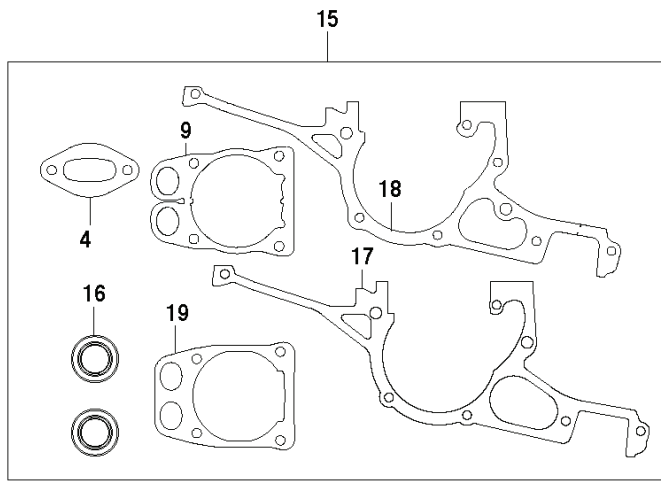

K970 II CHAIN, 2015-03

SPARE PARTS LIST

K970 II Chain

REF.	PART NO.	DESCRIPTION	REMARK	QTY.	KIT
1	544218440	SCREW ITXSCM		6	
2	586351002	CYLINDER ASSY	Incl. 1, 9, 10, 13, 14	1	
3	577997602	HEAT DEFLECTOR		1	
4	506378101	GASKET		1	
5	583880601	MUFFLER ASSY		1	
6	503215325	SCREW ITXSCM		1	
7	503230402	WASHER		1	
8	584912201	DECOMPRESSION VALVE		1	
9	594890101	GASKET	Paper gasket	1	
10	506413202	PISTON	Incl. 11, 12	1	
11	503289035	PISTON RING		2	
12	737441300	CIRCLIP		2	
13	503256101	NEEDLE BEARING		1	
14	578119101	SLEEVE		4	
15	544229806	GASKET KIT	Incl. 4, 9, 16-19	1	
16	503260204	SEALING RING		1	
17	506413904	GASKET		1	
18	577988901	GASKET		1	
19	576499401	GASKET	Metal gasket	1	

K970 II Chain

1

REF.	PART NO.	DESCRIPTION	REMARK	QTY.	KIT
1	588487501	ENGINE		1	

K970 II Chain

10 **K970**
CHAIN

REF.	PART NO.	DESCRIPTION	REMARK	QTY.	KIT
1	503215356	SCREW ITXSCM		2	
2	503215326	SCREW ITXSCM		2	
3a	584913304	DECAL		1	
3b	584913301	DECAL		1	
3c	584913303	DECAL		1	
4	587005102	FILTER COVER ASSY		1	
5	510244104	AIR FILTER		1	
6	586356402	CYLINDER COVER ASSY	Incl. 7	1	
7	525617004	SEALING	L=1.2 M. Cut to fit	2	
8	585428301	PLUG		1	
9	503215330	SCREW ITXSCM		2	
10	525571604	DECAL		1	
11	729528971	SCREW CRPANT		2	
12	576431401	COVER		1	
13	578065301	SEALING		1	

K970 II Chain

REF.	PART NO.	DESCRIPTION	REMARK	QTY.	KIT
1	506332505	CLUTCH COVER	Incl. 2, 3	1	
2	544872301	LABEL		1	
3	544057701	GUIDE PIN	Incl. 4	1	
4	740420400	O-RING		2	
5	506341004	LEVER	Incl. 7	1	
6	506398801	ADJUSTING NUT		1	
7	740481802	O-RING		1	
8	506333402	COVER		1	
9	506332801	LOCKWASHER		1	
10	723532751	SCREW SLCSFM		3	
11	506347201	LEVER		1	
12	506333501	HUB CAP		1	
13	506387701	SCREW		1	
14	506333201	PLATE		1	
15	506333301	PAWL		1	
16	506359403	SCREW	Incl. 13 - 15	1	