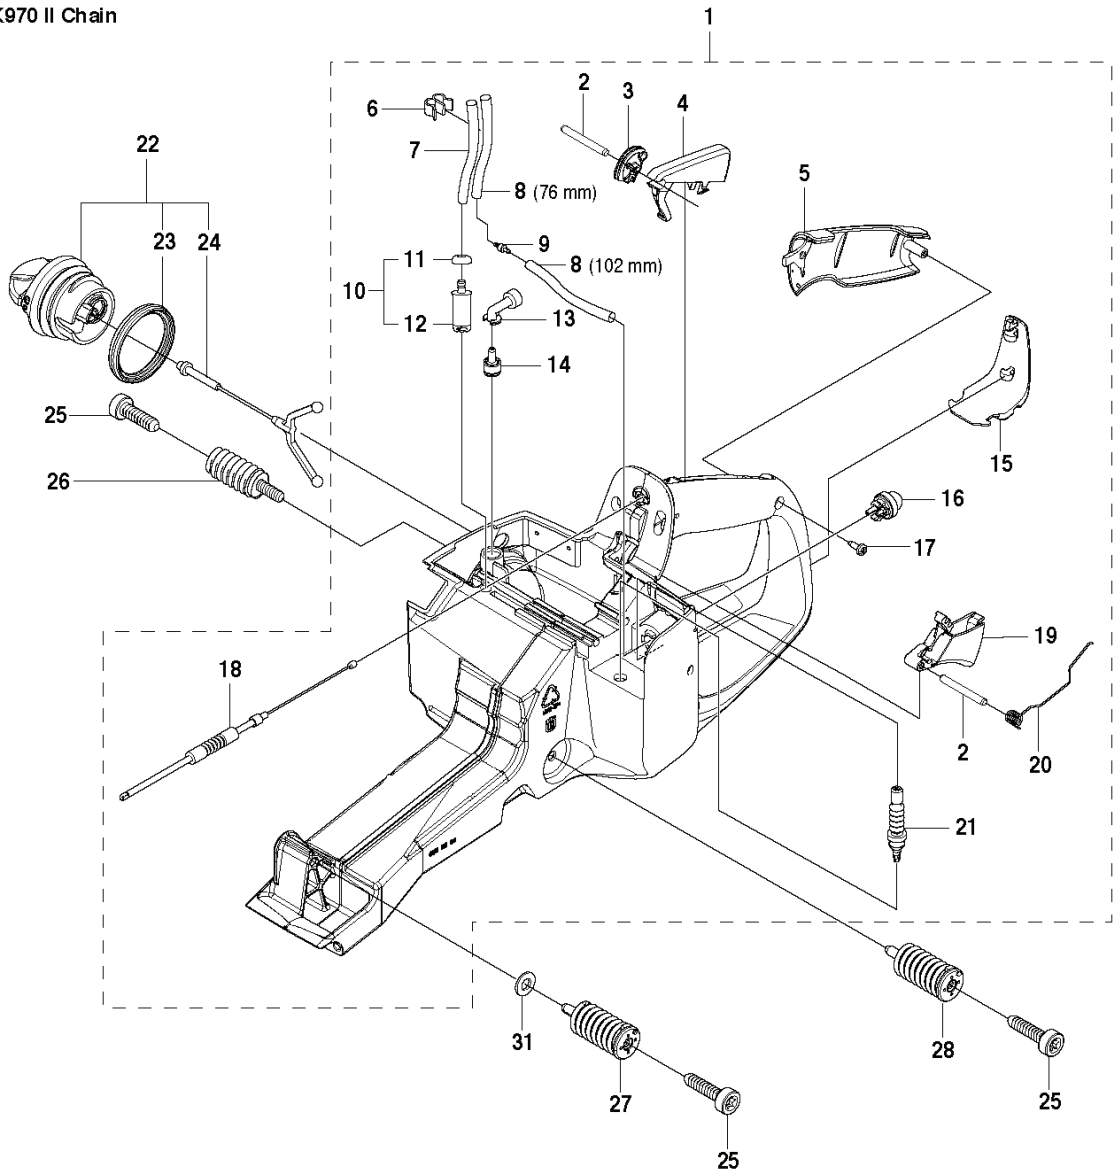

K970 II Chain

燃料は
ガソリン 25 : 1
バイク用 軽油

30

REF.	PART NO.	DESCRIPTION	REMARK	QTY.	KIT
1	581922105	FUEL TANK ASSY	Incl. 2-21	1	
2	720124020	PARALLEL PIN		2	1
3	537208501	LEVER		1	1
4	510255201	THROTTLE LOCKOUT		1	1
5	537205601	COVER		1	1
6	574444201	CLIP		1	1
7	581756202	FUEL HOSE		1	1
8	537042404	FUEL HOSE		1	1
9	575526501	CHECK VALVE		1	1
10	506264111	FUEL FILTER		1	1
11	506271101	HOSE CLAMP		1	1
12	506264101	FUEL FILTER		1	1
13	576900401	TANK VENT ASSY		1	1
14	537359501	TANK VENT ASSY		1	1
15	502471601	GROUND SUPPORT		1	1
16	540054902	PURGE		1	1
17	525887402	SCREW CITXPANT		1	1
18	576490401	THROTTLE CABLE ASSY		1	1
19	502471801	THROTTLE CONTROL		1	1
20	537209801	SPRING		1	1
21	576139901	FUEL HOSE		1	1
22	522620001	TANK CAP ASSY		1	
23	506292101	GASKET		1	
24	503578901	HOLDER		1	
25	544061201	SCREW ITXSCM		3	
26	537210309	ANTIVIBRATION ELEMENT		1	
27	537210310	ANTIVIBRATION ELEMENT		1	
28	537210305	ANTIVIBRATION ELEMENT		1	
29	525572002	DECAL		1	
30	506313001	LABEL		1	
31	503230080	WASHER		1