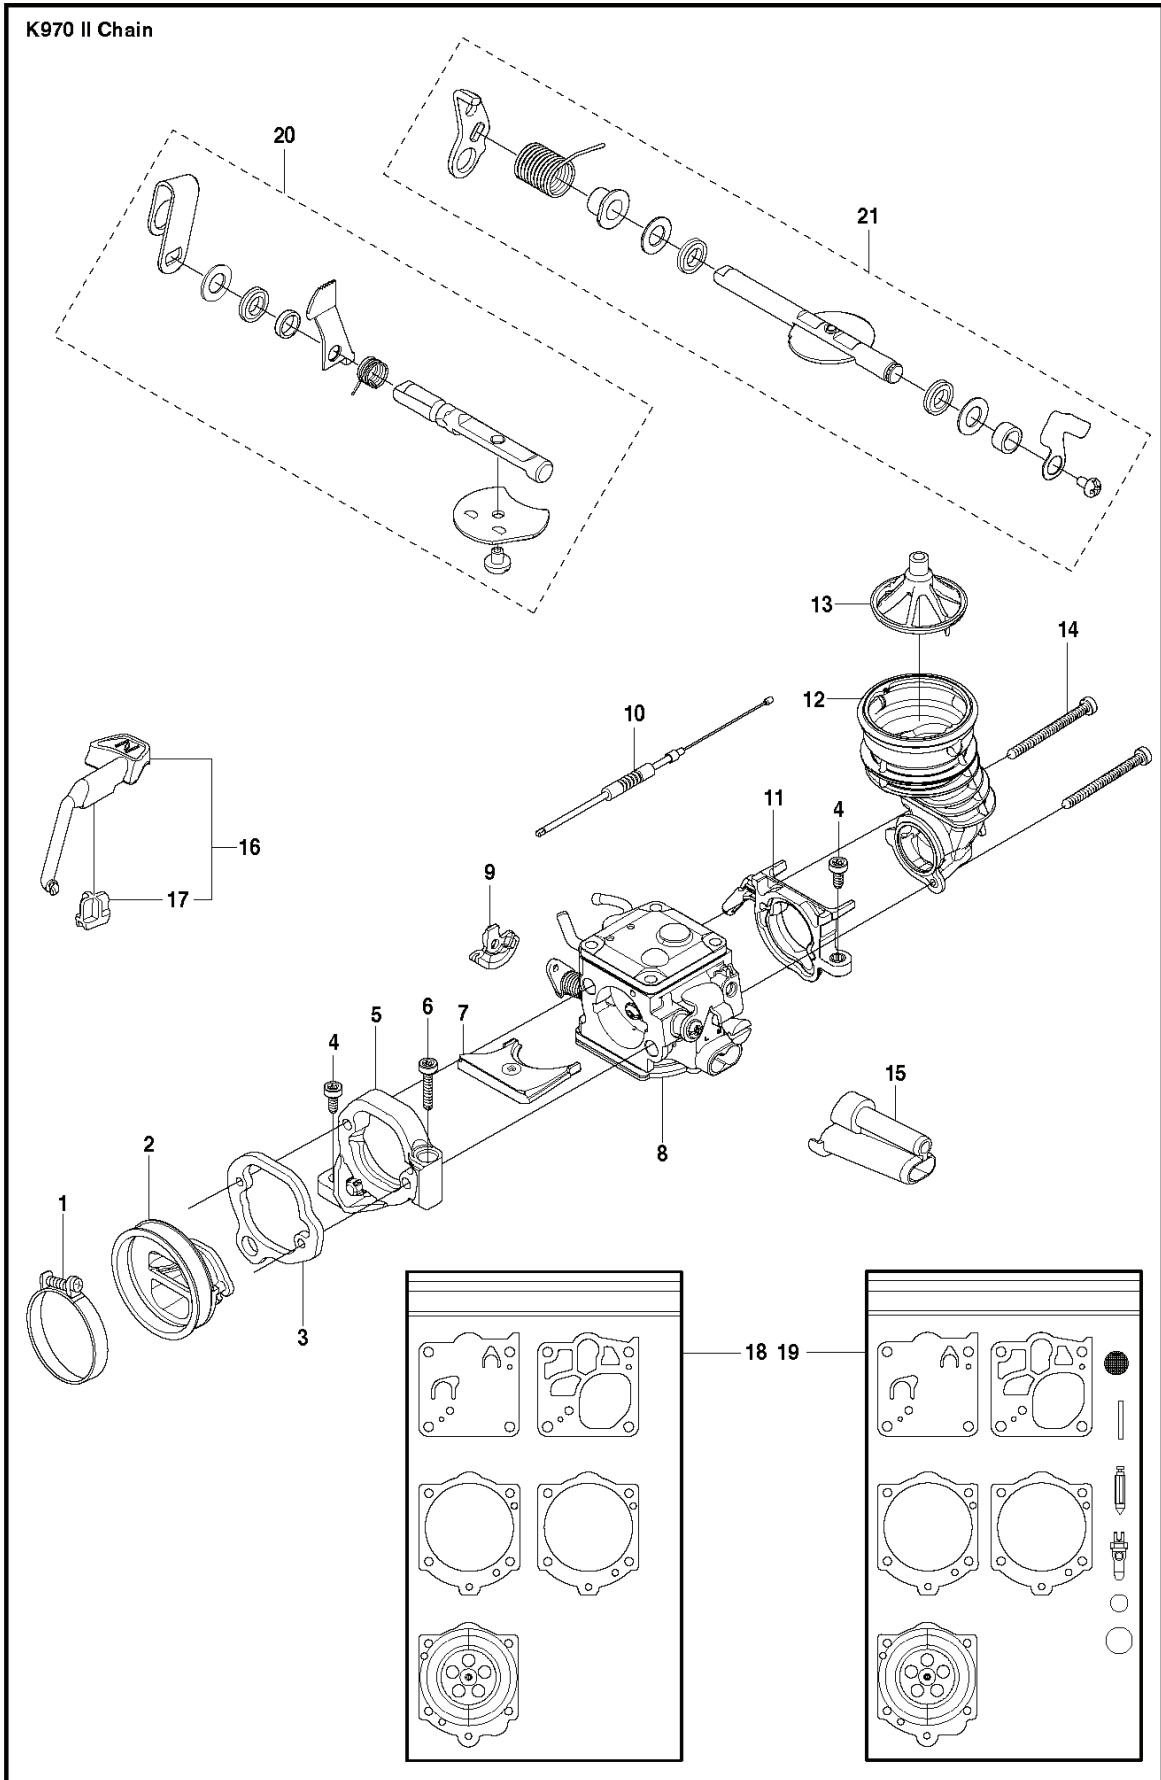

K970 II CHAIN, 2015-03

SPARE PARTS LIST

K970 II Chain

REF.	PART NO.	DESCRIPTION	REMARK	QTY.	KIT
1	544218440	SCREW ITXSCM		6	
2	586351002	CYLINDER ASSY	Incl. 1, 9, 10, 13, 14	1	
3	577997602	HEAT DEFLECTOR		1	
4	506378101	GASKET		1	
5	583880601	MUFFLER ASSY		1	
6	503215325	SCREW ITXSCM		1	
7	503230402	WASHER		1	
8	584912201	DECOMPRESSION VALVE		1	
9	594890101	GASKET	Paper gasket	1	
10	506413202	PISTON	Incl. 11, 12	1	
11	503289035	PISTON RING		2	
12	737441300	CIRCLIP		2	
13	503256101	NEEDLE BEARING		1	
14	578119101	SLEEVE		4	
15	544229806	GASKET KIT	Incl. 4, 9, 16-19	1	
16	503260204	SEALING RING		1	
17	506413904	GASKET		1	
18	577988901	GASKET		1	
19	576499401	GASKET	Metal gasket	1	

K970 II Chain

1

REF.	PART NO.	DESCRIPTION	REMARK	QTY.	KIT
1	588487501	ENGINE		1	

K970 II Chain

10 **K970**
CHAIN

REF.	PART NO.	DESCRIPTION	REMARK	QTY.	KIT
1	503215356	SCREW ITXSCM		2	
2	503215326	SCREW ITXSCM		2	
3a	584913304	DECAL		1	
3b	584913301	DECAL		1	
3c	584913303	DECAL		1	
4	587005102	FILTER COVER ASSY		1	
5	510244104	AIR FILTER		1	
6	586356402	CYLINDER COVER ASSY	Incl. 7	1	
7	525617004	SEALING	L=1.2 M. Cut to fit	2	
8	585428301	PLUG		1	
9	503215330	SCREW ITXSCM		2	
10	525571604	DECAL		1	
11	729528971	SCREW CRPANT		2	
12	576431401	COVER		1	
13	578065301	SEALING		1	

K970 II Chain

REF.	PART NO.	DESCRIPTION	REMARK	QTY.	KIT
1	505283306	HOSE CLAMP		1	
2	506414101	INLET PIPE		1	
3	544150101	FLANGE		1	
4	503215316	SCREW ITXSCM		2	
5	544113901	CONSOLE		1	
6	503215330	SCREW ITXSCM		1	
7	506414201	PLATE		1	
8	584913001	CARBURETTOR	RWJ-7	1	
9	505148401	LEVER		1	
10	576490401	THROTTLE CABLE ASSY		1	
11	522856201	FLANGE		1	
12	521926701	INLET PIPE		1	
13	510243901	FILTER		1	
14	501971801	SCREW ITXSCM		2	
15	586062101	CHISEL GUIDE		1	
16	506232011	CHOKE	Incl. 17	1	
17	506272501	WEAR PROTECTION		1	
18	502445801	GASKET KIT	Walbro RWJ-5	1	
19	502445902	REPAIR KIT	Walbro RWJ-5	1	
21	593776901	THROTTLE SHAFT		1	
20	593777701	CHOKE SHAFT		1	