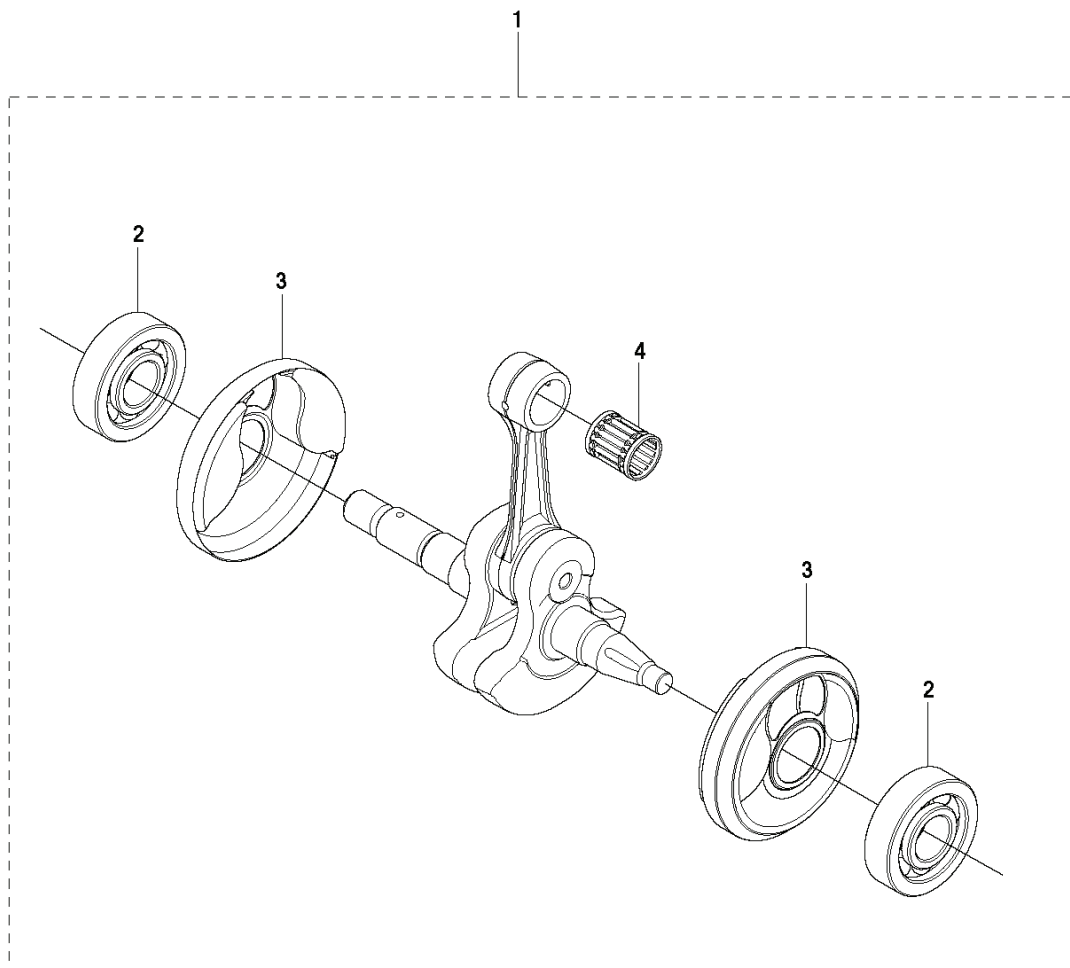

K970 II Chain

REF.	PART NO.	DESCRIPTION	REMARK	QTY.	KIT
1	544983902	CRANKSHAFT ASSY	Incl. 2 - 4	1	
2	503250002	BALL BEARING		2	
3	506414401	CUP		2	
4	503256101	NEEDLE BEARING		1