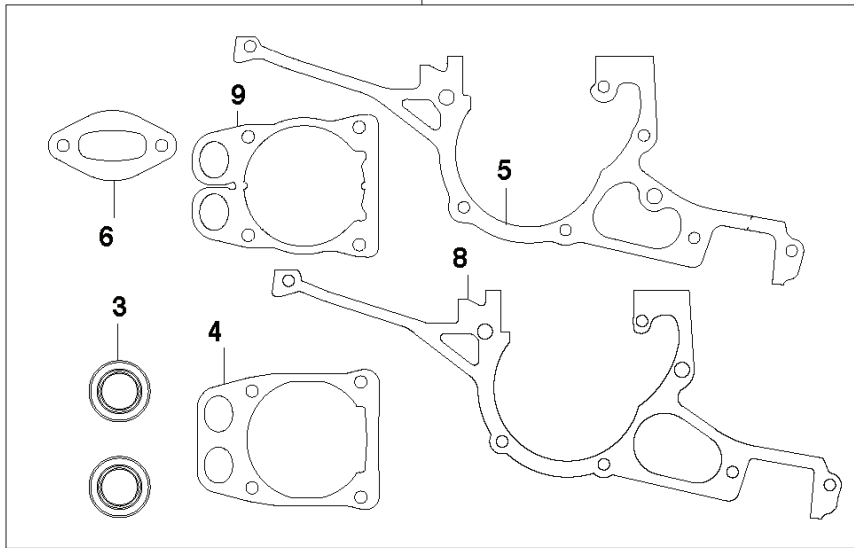

K970 II Chain

2

7

REF.	PART NO.	DESCRIPTION	REMARK	QTY.	KIT
1	506382601	TOOL		1	
2	544229806	GASKET KIT	Incl. 3-6, 8-9	1	
3	503260204	SEALING RING		2	
4	576499401	GASKET		1	
5	577988901	GASKET		1	
6	506378101	GASKET		1	
7	506346202	GUIDE BAR		1	
8	506413904	GASKET		1	
9	594890101	GASKET		1