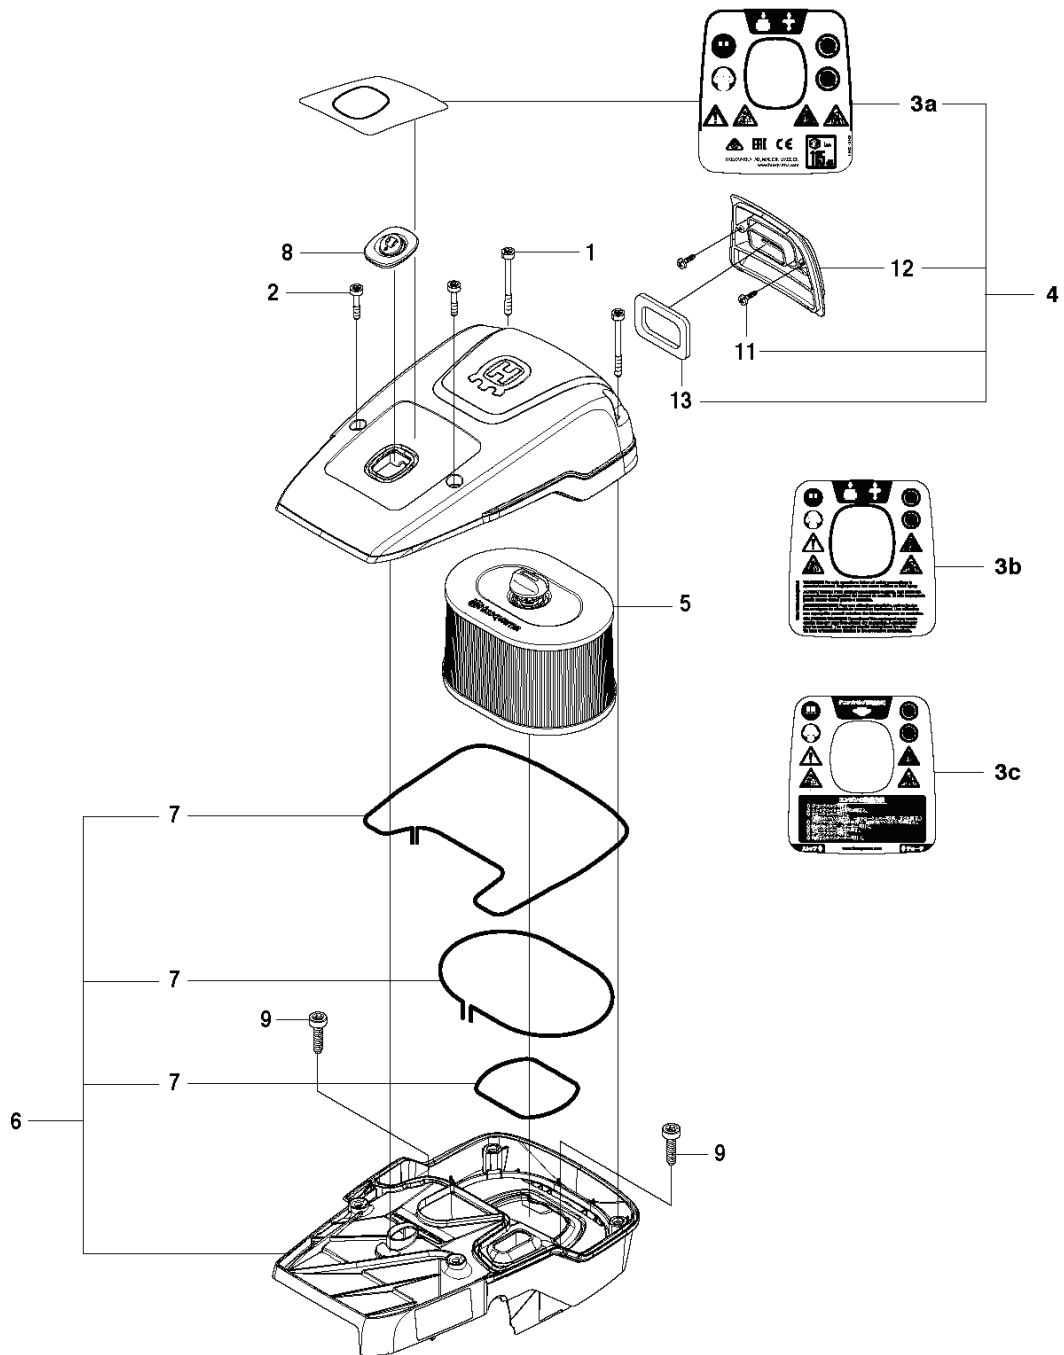

K970 II CHAIN, 2015-03

SPARE PARTS LIST

K970 II Chain

REF.	PART NO.	DESCRIPTION	REMARK	QTY.	KIT
1	544218440	SCREW ITXSCM		6	
2	586351002	CYLINDER ASSY	Incl. 1, 9, 10, 13, 14	1	
3	577997602	HEAT DEFLECTOR		1	
4	506378101	GASKET		1	
5	583880601	MUFFLER ASSY		1	
6	503215325	SCREW ITXSCM		1	
7	503230402	WASHER		1	
8	584912201	DECOMPRESSION VALVE		1	
9	594890101	GASKET	Paper gasket	1	
10	506413202	PISTON	Incl. 11, 12	1	
11	503289035	PISTON RING		2	
12	737441300	CIRCLIP		2	
13	503256101	NEEDLE BEARING		1	
14	578119101	SLEEVE		4	
15	544229806	GASKET KIT	Incl. 4, 9, 16-19	1	
16	503260204	SEALING RING		1	
17	506413904	GASKET		1	
18	577988901	GASKET		1	
19	576499401	GASKET	Metal gasket	1	

K970 II Chain

1

REF.	PART NO.	DESCRIPTION	REMARK	QTY.	KIT
1	588487501	ENGINE		1	

K970 II Chain

10 **K970**
CHAIN

REF.	PART NO.	DESCRIPTION	REMARK	QTY.	KIT
1	503215356	SCREW ITXSCM		2	
2	503215326	SCREW ITXSCM		2	
3a	584913304	DECAL		1	
3b	584913301	DECAL		1	
3c	584913303	DECAL		1	
4	587005102	FILTER COVER ASSY		1	
5	510244104	AIR FILTER		1	
6	586356402	CYLINDER COVER ASSY	Incl. 7	1	
7	525617004	SEALING	L=1.2 M. Cut to fit	2	
8	585428301	PLUG		1	
9	503215330	SCREW ITXSCM		2	
10	525571604	DECAL		1	
11	729528971	SCREW CRPANT		2	
12	576431401	COVER		1	
13	578065301	SEALING		1	

K970 II Chain

REF.	PART NO.	DESCRIPTION	REMARK	QTY.	KIT
1	506332505	CLUTCH COVER	Incl. 2, 3	1	
2	544872301	LABEL		1	
3	544057701	GUIDE PIN	Incl. 4	1	
4	740420400	O-RING		2	
5	506341004	LEVER	Incl. 7	1	
6	506398801	ADJUSTING NUT		1	
7	740481802	O-RING		1	
8	506333402	COVER		1	
9	506332801	LOCKWASHER		1	
10	723532751	SCREW SLCSFM		3	
11	506347201	LEVER		1	
12	506333501	HUB CAP		1	
13	506387701	SCREW		1	
14	506333201	PLATE		1	
15	506333301	PAWL		1	
16	506359403	SCREW	Incl. 13 - 15	1	