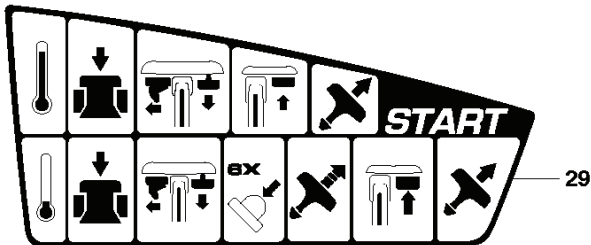

K970 II Chain

燃料は
ガソリン 25 : 1
バイク用 軽油

30

REF.	PART NO.	DESCRIPTION	REMARK	QTY.	KIT
1	581922105	FUEL TANK ASSY	Incl. 2-21	1	
2	720124020	PARALLEL PIN		2	1
3	537208501	LEVER		1	1
4	510255201	THROTTLE LOCKOUT		1	1
5	537205601	COVER		1	1
6	574444201	CLIP		1	1
7	581756202	FUEL HOSE		1	1
8	537042404	FUEL HOSE		1	1
9	575526501	CHECK VALVE		1	1
10	506264111	FUEL FILTER		1	1
11	506271101	HOSE CLAMP		1	1
12	506264101	FUEL FILTER		1	1
13	576900401	TANK VENT ASSY		1	1
14	537359501	TANK VENT ASSY		1	1
15	502471601	GROUND SUPPORT		1	1
16	540054902	PURGE		1	1
17	525887402	SCREW CITXPANT		1	1
18	576490401	THROTTLE CABLE ASSY		1	1
19	502471801	THROTTLE CONTROL		1	1
20	537209801	SPRING		1	1
21	576139901	FUEL HOSE		1	1
22	522620001	TANK CAP ASSY		1	
23	506292101	GASKET		1	
24	503578901	HOLDER		1	
25	544061201	SCREW ITXSCM		3	
26	537210309	ANTIVIBRATION ELEMENT		1	
27	537210310	ANTIVIBRATION ELEMENT		1	
28	537210305	ANTIVIBRATION ELEMENT		1	
29	525572002	DECAL		1	
30	506313001	LABEL		1	
31	503230080	WASHER		1