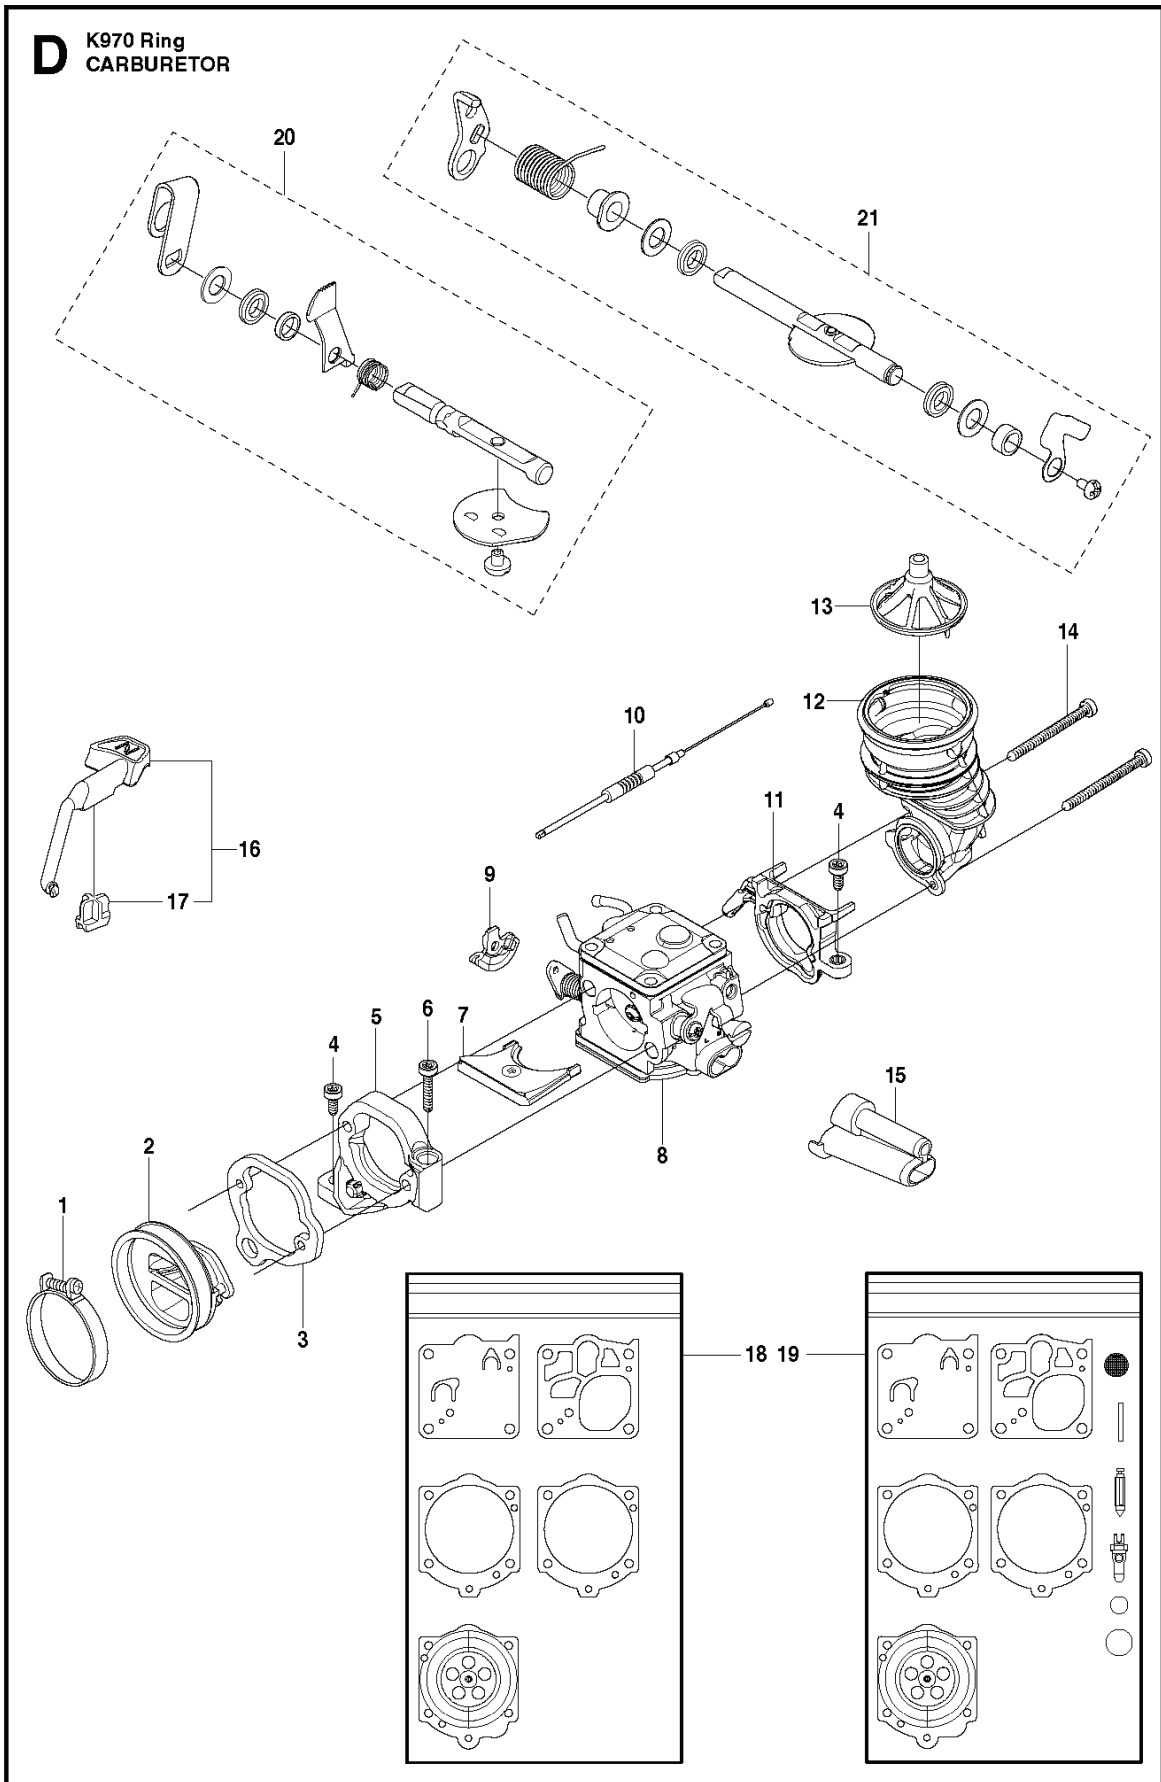

REF.	PART NO.	DESCRIPTION	REMARK	QTY.	KIT
1	506246906	BLADE GUARD	Incl. 2 - 9	1	
2	503214601	SCREW		2	
3	734488001	WASHER		2	
4	506262202	WHEEL		2	
5	506312801	COVER PLATE		1	
6	506314501	SPACING TUBE		1	
7	504116701	SPRING		1	
8	503263025	O-RING		2	
9	544218447	SCREW ITXSCM		1	
10	503266003	COUPLER		1	
11	506385904	HOSE ASSY	Incl. 12, 14 - 15	1	
12	506386012	VALVE ASSY	Incl 13	1	
13	503215420	SCREW ITXSCT		2	
14	506095606	HOSE CLAMP		2	
15	506295702	NIPPLE	Incl. 16, 17	1	
16	503263021	O-RING		2	
17	506298801	FILTER		1	
18	506352701	PROTECTIVE SPRING		1	
19	506095812	HOSE	210 mm	1	
20	506095603	HOSE CLAMP		2	
21	506383301	DISC	Incl. 16, 22, 23	1	
22	506382901	NIPPLE		1	
23	729528971	SCREW CRPANT		1	
24	505574101	SCREW ITXSCM		4	
25	503215320	SCREW ITXSCM		1	
26	506352206	SPRAY GUARD ASSY	Incl. 27 - 32	1	
27	506334902	SPACING TUBE		2	
28	740420500	O-RING		2	
29	506339501	DRAW SPRING		1	
30	506339601	BOLT		1	
31	544218437	SCREW ITXSCM		2	
32	506349001	SEALING		2	

D K970 Ring
CARBURETOR