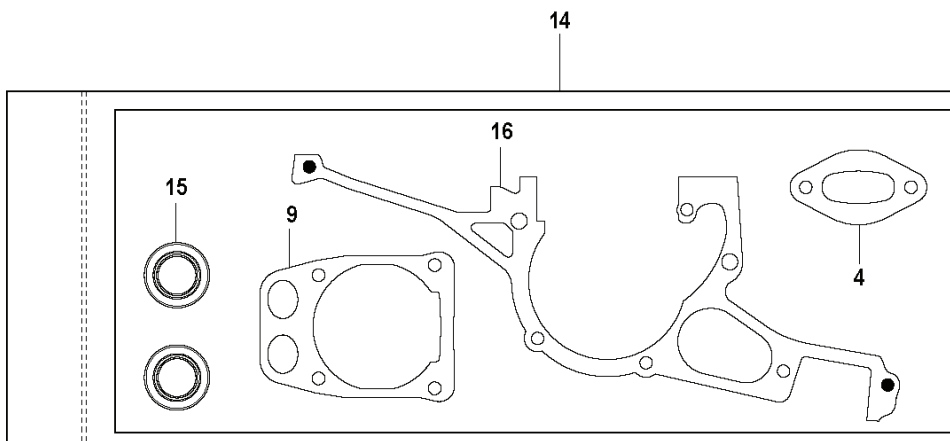

REF.	PART NO.	DESCRIPTION	REMARK	QTY.	KIT
1	574267601	CRANKSHAFT ASSY	Incl. 2 - 4	1	
2	503250002	BALL BEARING		2	
3	506414401	CUP		2	
4	503256101	NEEDLE BEARING		1	

G K970 Ring