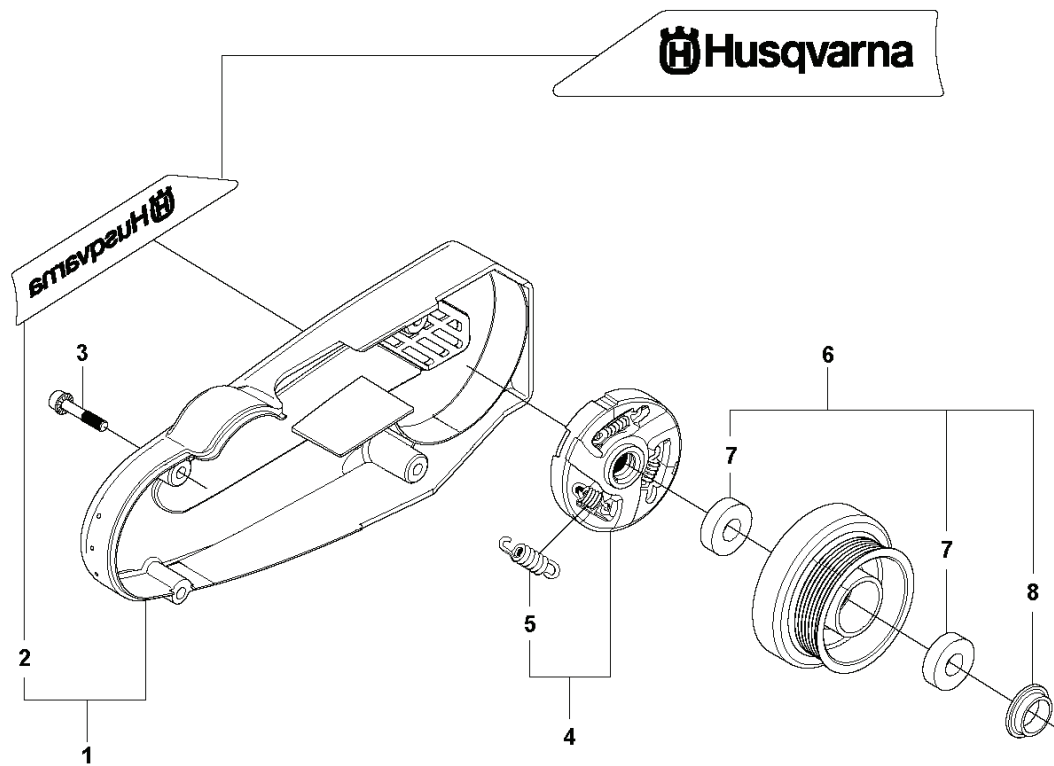

K970 RING, 2011-12

SPARE PARTS LIST

C K970 Ring

REF.	PART NO.	DESCRIPTION	REMARK	QTY.	KIT
1	503215356	SCREW ITXSCM		2	
2	503215326	SCREW ITXSCM		2	
3	576431401	COVER		1	
4	729528971	SCREW CRPANT		2	
5	578065301	SEALING		1	
6	576738001	FILTER COVER		1	
7	510244104	AIR FILTER		1	
8	576426903	CYLINDER COVER	Incl. 9 - 10	1	
9	525617004	SEALING	L=1.2 M. Cut to fit	2	
10	525763501	DECAL		1	
11	503215330	SCREW ITXSCM		2	
12	525571603	DECAL		1	

B K970 Ring

REF.	PART NO.	DESCRIPTION	REMARK	QTY.	KIT
1	544908401	BELT		1	
2	506280605	BELT TENSIONER ASSY	Incl. 3 - 12	1	
3	544218437	SCREW ITXSCM		1	
4	506335302	LEVER		1	
5	506335201	SPACER		2	
6	506335101	ROLLER		1	
7	525831801	BALL BEARING		2	
8	735312810	CIRCLIP		1	
9	506335301	LEVER		1	
10	732211601	LOCK NUT		1	
11	506335401	SPACER		1	
12	544218401	SCREW ITXSCM		1	

A K970 Ring

REF.	PART NO.	DESCRIPTION	REMARK	QTY.	KIT
1	506280905	BELT GUARD	Incl. 2	1	
2	544933101	LABEL		1	
3	503215321	SCREW ITXSCM		4	
4	503701501	CLUTCH ASSY	Incl. 5	1	
5	588421501	CLUTCH SPRING		3	
6	525621001	DRIVING PULLEY ASSY	Incl 7 - 8	1	
7	525831801	BALL BEARING		2	
8	506316901	DUST COVER		1	

D K970 Ring
CARBURETOR

REF.	PART NO.	DESCRIPTION	REMARK	QTY.	KIT
1	505283306	HOSE CLAMP		1	
2	506414101	INLET PIPE		1	
3	544150101	FLANGE		1	
4	503215316	SCREW ITXSCM		2	
5	544113901	CONSOLE		1	
6	503215330	SCREW ITXSCM		1	
7	506414201	PLATE		1	
8	522942001	CARBURETTOR	Walbro RWJ-5	1	
9	505148401	LEVER		1	
10	576490401	THROTTLE CABLE ASSY		1	
11	522856201	FLANGE		1	
12	521926701	INLET PIPE		1	
13	510243901	FILTER		1	
14	501971801	SCREW ITXSCM		2	
15	544232601	CHISEL GUIDE		1	
16	506232011	CHOKE	Incl. 17	1	
17	506272501	WEAR PROTECTION		1	
18	502445801	GASKET KIT	Walbro RWJ-5	1	
19	502445901	REPAIR KIT	Walbro RWJ-5	1	
20	593777701	CHOKE SHAFT		1	
21	593776901	THROTTLE SHAFT		1	