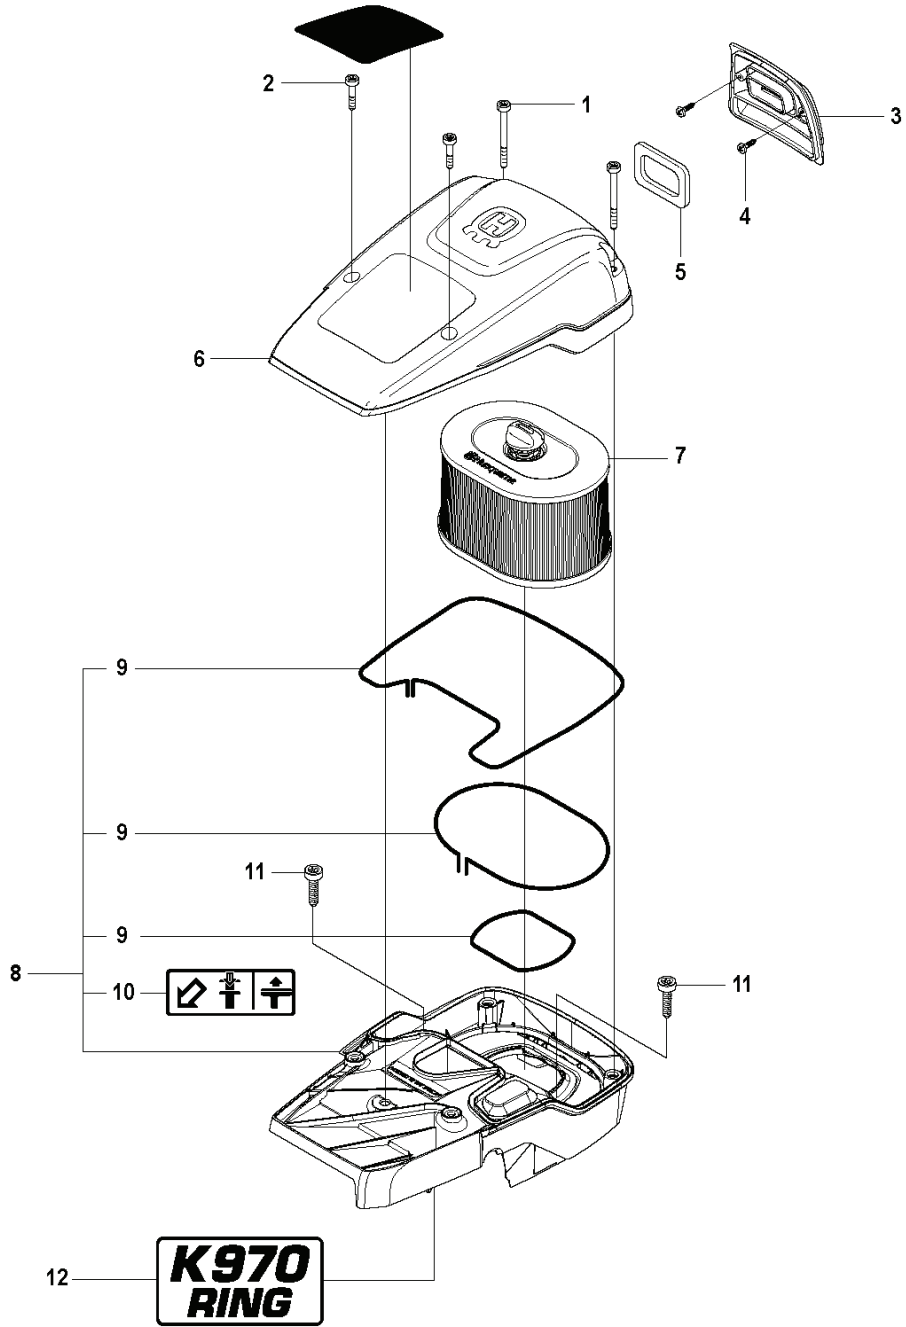

K970 RING, 2011-12

SPARE PARTS LIST

C K970 Ring

REF.	PART NO.	DESCRIPTION	REMARK	QTY.	KIT
1	503215356	SCREW ITXSCM		2	
2	503215326	SCREW ITXSCM		2	
3	576431401	COVER		1	
4	729528971	SCREW CRPANT		2	
5	578065301	SEALING		1	
6	576738001	FILTER COVER		1	
7	510244104	AIR FILTER		1	
8	576426903	CYLINDER COVER	Incl. 9 - 10	1	
9	525617004	SEALING	L=1.2 M. Cut to fit	2	
10	525763501	DECAL		1	
11	503215330	SCREW ITXSCM		2	
12	525571603	DECAL		1	

B K970 Ring

REF.	PART NO.	DESCRIPTION	REMARK	QTY.	KIT
1	544908401	BELT		1	
2	506280605	BELT TENSIONER ASSY	Incl. 3 - 12	1	
3	544218437	SCREW ITXSCM		1	
4	506335302	LEVER		1	
5	506335201	SPACER		2	
6	506335101	ROLLER		1	
7	525831801	BALL BEARING		2	
8	735312810	CIRCLIP		1	
9	506335301	LEVER		1	
10	732211601	LOCK NUT		1	
11	506335401	SPACER		1	
12	544218401	SCREW ITXSCM		1	

A K970 Ring

REF.	PART NO.	DESCRIPTION	REMARK	QTY.	KIT
1	506280905	BELT GUARD	Incl. 2	1	
2	544933101	LABEL		1	
3	503215321	SCREW ITXSCM		4	
4	503701501	CLUTCH ASSY	Incl. 5	1	
5	588421501	CLUTCH SPRING		3	
6	525621001	DRIVING PULLEY ASSY	Incl 7 - 8	1	
7	525831801	BALL BEARING		2	
8	506316901	DUST COVER		1	

D K970 Ring
CARBURETOR

REF.	PART NO.	DESCRIPTION	REMARK	QTY.	KIT
1	505283306	HOSE CLAMP		1	
2	506414101	INLET PIPE		1	
3	544150101	FLANGE		1	
4	503215316	SCREW ITXSCM		2	
5	544113901	CONSOLE		1	
6	503215330	SCREW ITXSCM		1	
7	506414201	PLATE		1	
8	522942001	CARBURETTOR	Walbro RWJ-5	1	
9	505148401	LEVER		1	
10	576490401	THROTTLE CABLE ASSY		1	
11	522856201	FLANGE		1	
12	521926701	INLET PIPE		1	
13	510243901	FILTER		1	
14	501971801	SCREW ITXSCM		2	
15	544232601	CHISEL GUIDE		1	
16	506232011	CHOKE	Incl. 17	1	
17	506272501	WEAR PROTECTION		1	
18	502445801	GASKET KIT	Walbro RWJ-5	1	
19	502445901	REPAIR KIT	Walbro RWJ-5	1	
20	593777701	CHOKE SHAFT		1	
21	593776901	THROTTLE SHAFT		1	