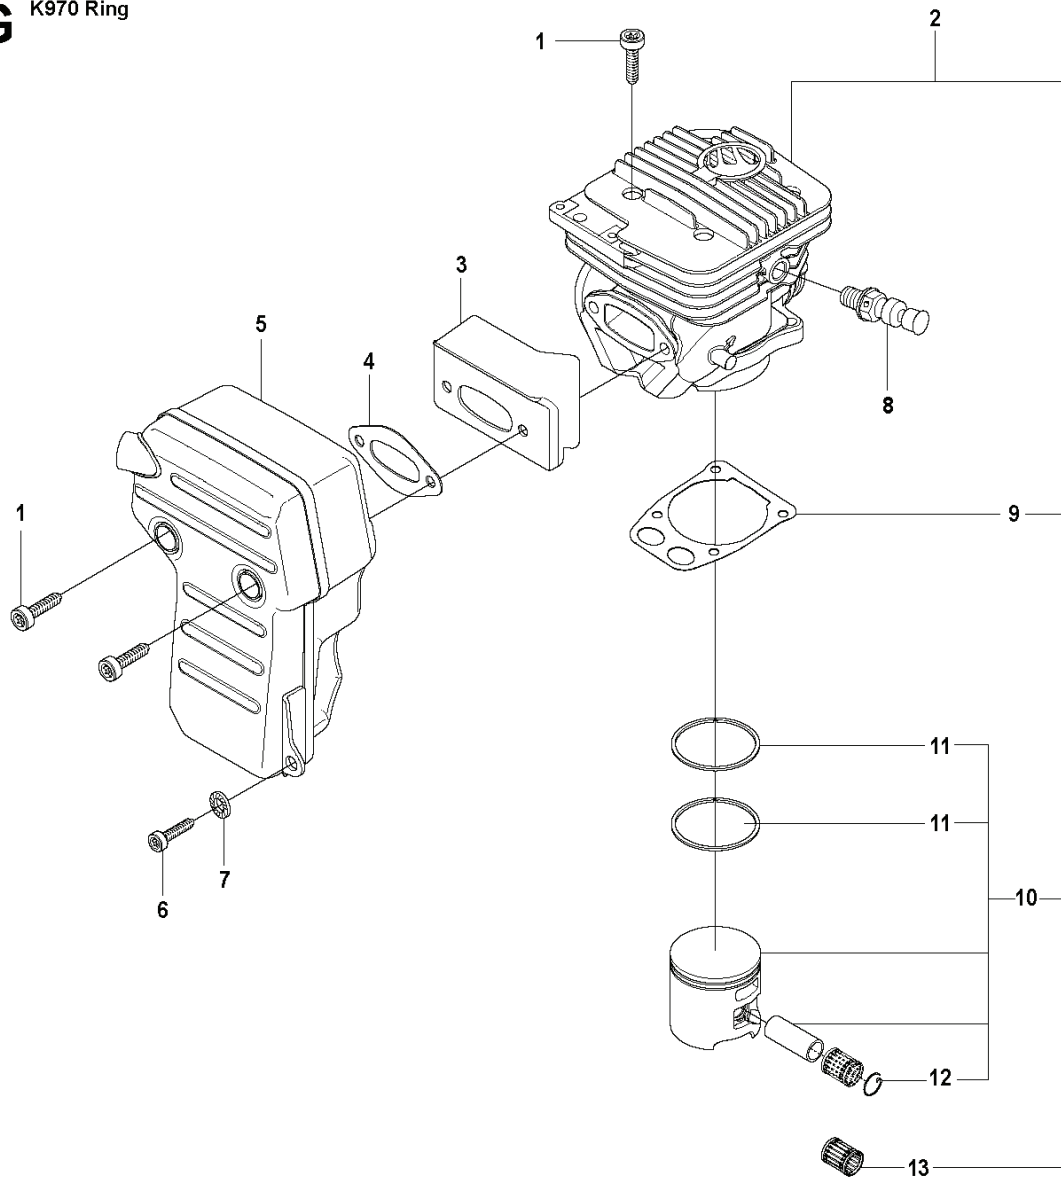

REF.	PART NO.	DESCRIPTION	REMARK	QTY.	KIT
1	574267601	CRANKSHAFT ASSY	Incl. 2 - 4	1	
2	503250002	BALL BEARING		2	
3	506414401	CUP		2	
4	503256101	NEEDLE BEARING		1	

G K970 Ring