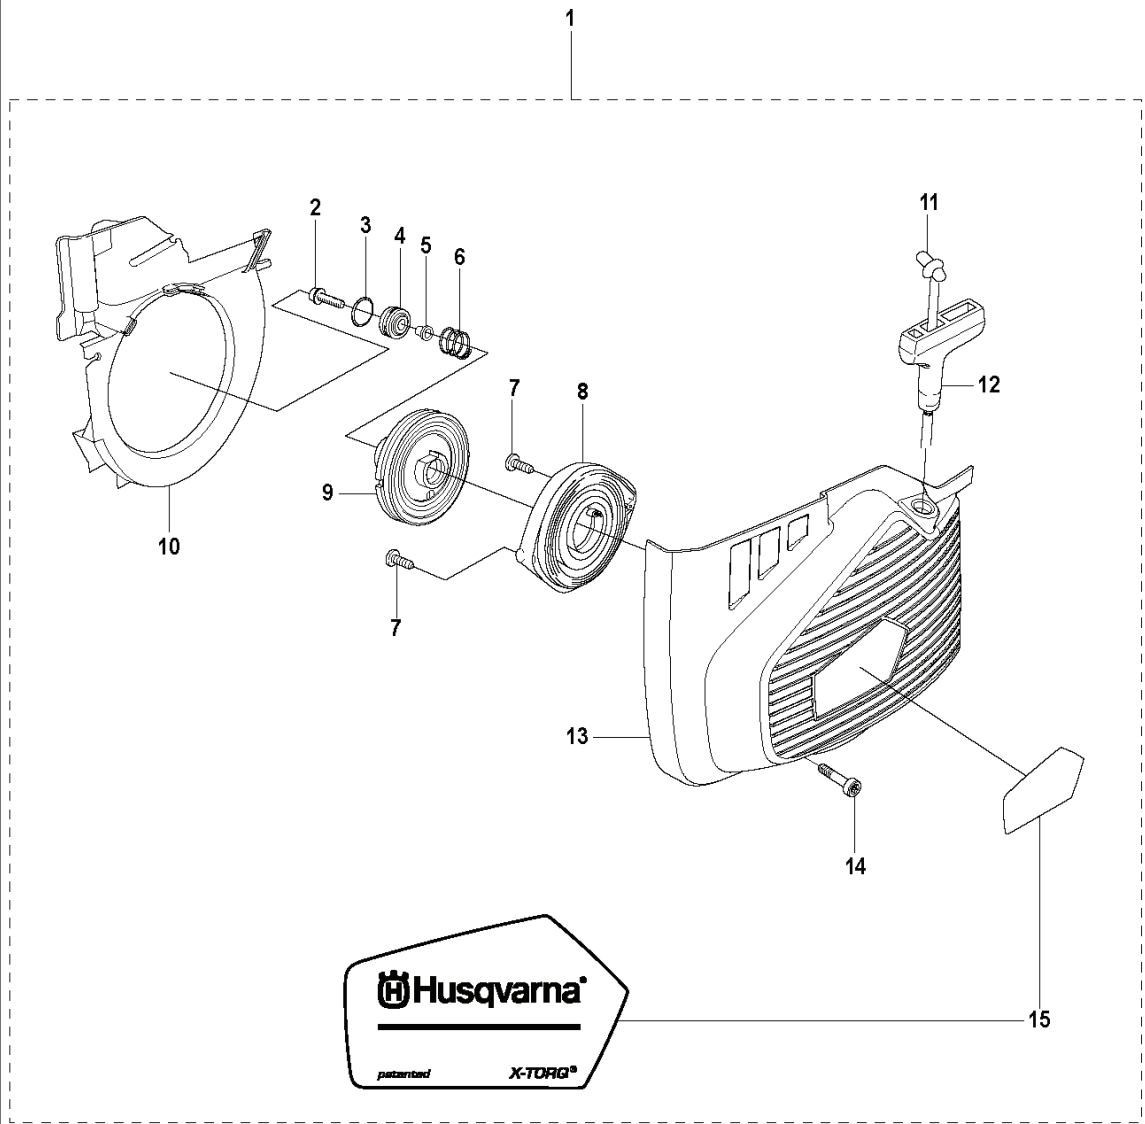

E K970 Ring

REF.	PART NO.	DESCRIPTION	REMARK	QTY.	KIT
1	574507313	STARTER ASSY	Incl. 2 - 15	1	
2	503210722	SCREW IHST		1	
3	740431300	O-RING		1	
4	506251401	GROMMET		1	
5	506263101	SPACING SLEEVE		1	
6	506253001	COMPRESSION SPRING		1	
7	503212810	SCREW CCRPANT		2	
8	596293101	RECOIL SPRING		1	
9	506258103	STARTER PULLEY		1	
10	544287502	AIR CONDUCTOR		1	
11	506335615	CORD		1	
11	506335650	STARTER ROPE	50 m Coil	1	
12	503127901	STARTER HANDLE		1	
13	505349401	STARTER COVER		1	
14	501981020	SCREW ITXSCM		4	
15	525571101	DECAL		1