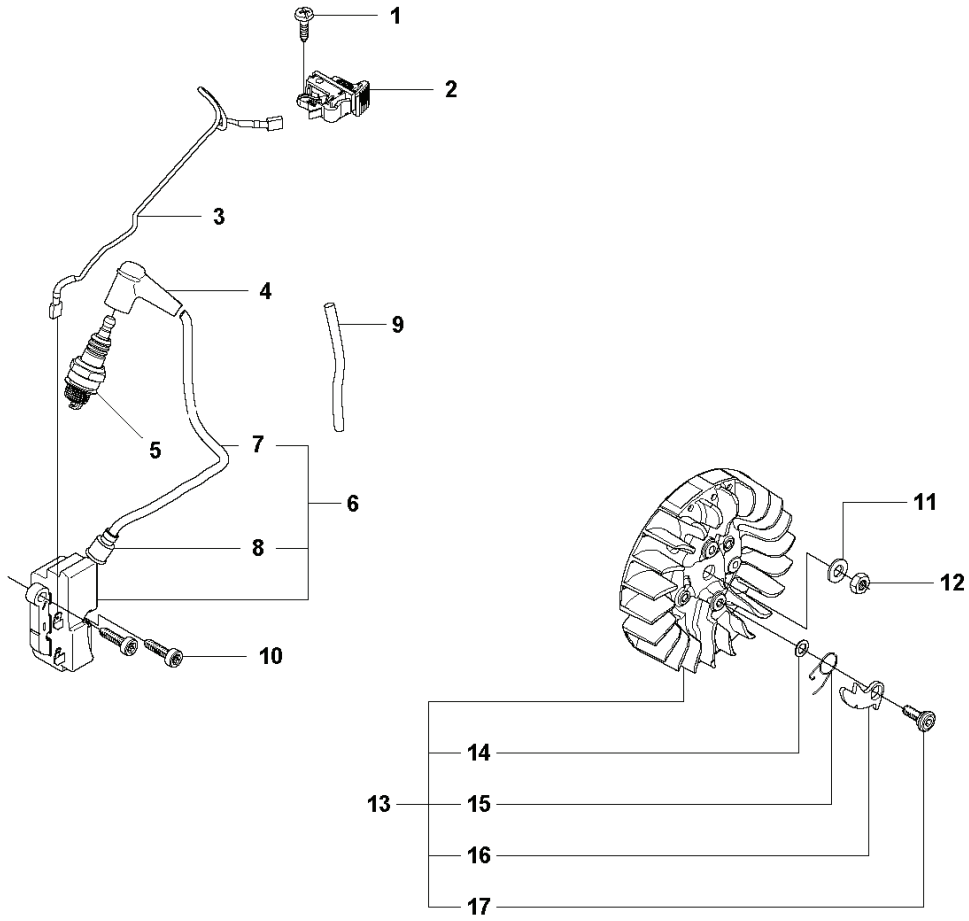

R K970 Ring

1

REF.	PART NO.	DESCRIPTION	REMARK	QTY.	KIT
1	588487402	ENGINE	Replaces 576 88 12-06	1	

P K970 Ring

REF.	PART NO.	DESCRIPTION	REMARK	QTY.	KIT
1	506493401	BEARING CAGE	Incl. 2, 5 - 18	2	
2	506352005	GUIDE ROLLER	Incl. 3, 4	1	
3	503220401	NUT		1	
4	506303401	DRIVER		1	
5	506316901	DUST COVER		1	
6	506379302	SPACING SLEEVE		1	
7	503262001	SEALING RING		1	
8	735312810	CIRCLIP		1	
9	525831801	BALL BEARING		2	
10	506303301	SPACING SLEEVE		1	
11	506316801	SPACING SLEEVE		1	
12	506493201	SHAFT		1	
13	506381101	HUB CAP		1	
14	740482012	O-RING		1	
15	506380901	BEARING CAGE		1	
16	506347601	COMPRESSION SPRING		1	
17	506303501	BUMPER		1	
18	506389701	PEN		1	
19	544077601	SLEEVE	Incl. 20, 21	2	
20	506343901	GASKET KIT		1	
21	740482502	O-RING		1	
22	506382202	KNOB	Incl. 23	1	
23	506336501	SEALING RING		1	
24	506382102	HUB CAP		1	

F K970 Ring

REF.	PART NO.	DESCRIPTION	REMARK	QTY.	KIT
1	503212806	SCREW CCRPANT		1	
2	506318602	STOP SWITCH		1	
3	501839801	CABLE		1	
4	501485402	SPARK PLUG CAP		1	
5	503235111	SPARK PLUG	RCJ6Y	1	
6	580380502	IGNITION MODULE	Incl. 7 - 8	1	
7	506387834	IGNITION CABLE		1	
8	505277516	CABLE SLEEVE		1	
9	576851602	PROTECTIVE HOSE		1	
10	503215320	SCREW ITXSCM		2	
11	503230101	WASHER		1	
12	503221011	HEXAGON NUT		1	
13	501375604	FLYWHEEL	Incl. 14 - 17	1	
14	503230042	WASHER		2	
15	501634801	SPRING		2	
16	501673203	PAWL		2	
17	506006901	SCREW		2	