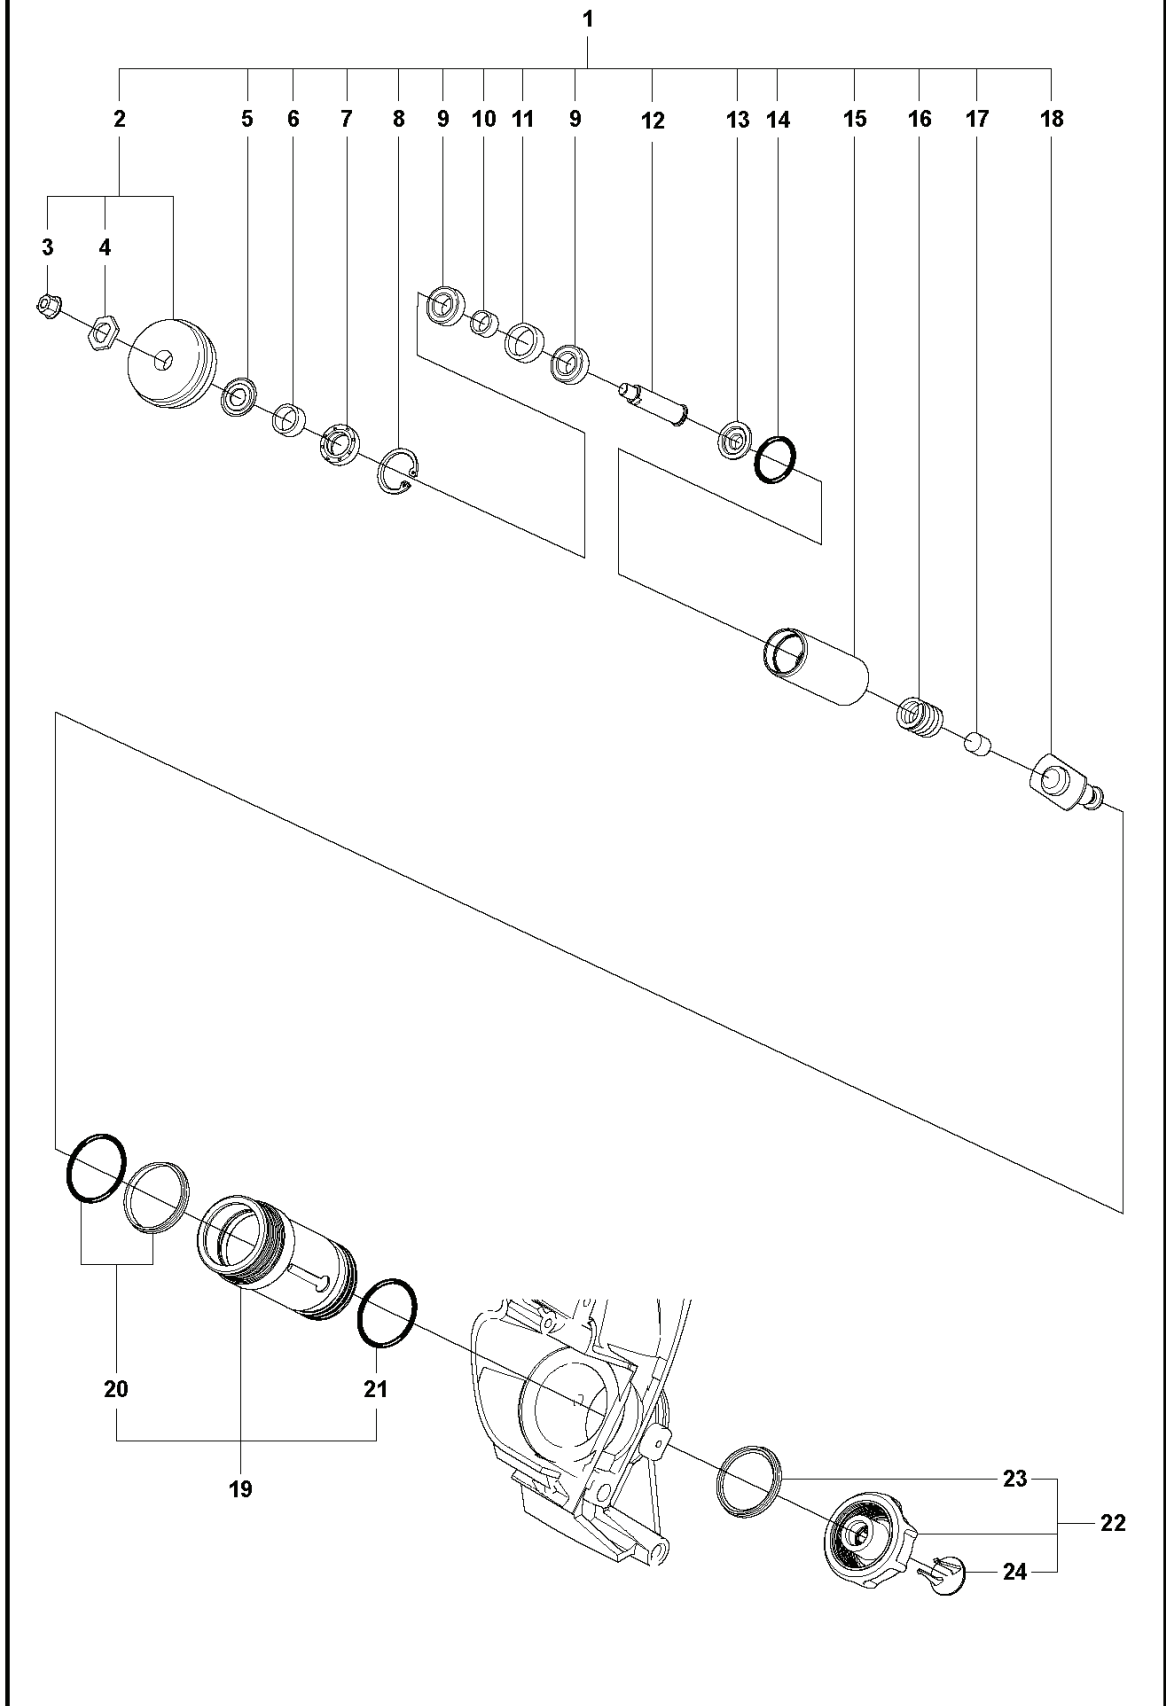

P K970 Ring

REF.	PART NO.	DESCRIPTION	REMARK	QTY.	KIT
1	506493401	BEARING CAGE	Incl. 2, 5 - 18	2	
2	506352005	GUIDE ROLLER	Incl. 3, 4	1	
3	503220401	NUT		1	
4	506303401	DRIVER		1	
5	506316901	DUST COVER		1	
6	506379302	SPACING SLEEVE		1	
7	503262001	SEALING RING		1	
8	735312810	CIRCLIP		1	
9	525831801	BALL BEARING		2	
10	506303301	SPACING SLEEVE		1	
11	506316801	SPACING SLEEVE		1	
12	506493201	SHAFT		1	
13	506381101	HUB CAP		1	
14	740482012	O-RING		1	
15	506380901	BEARING CAGE		1	
16	506347601	COMPRESSION SPRING		1	
17	506303501	BUMPER		1	
18	506389701	PEN		1	
19	544077601	SLEEVE	Incl. 20, 21	2	
20	506343901	GASKET KIT		1	
21	740482502	O-RING		1	
22	506382202	KNOB	Incl. 23	1	
23	506336501	SEALING RING		1	
24	506382102	HUB CAP		1