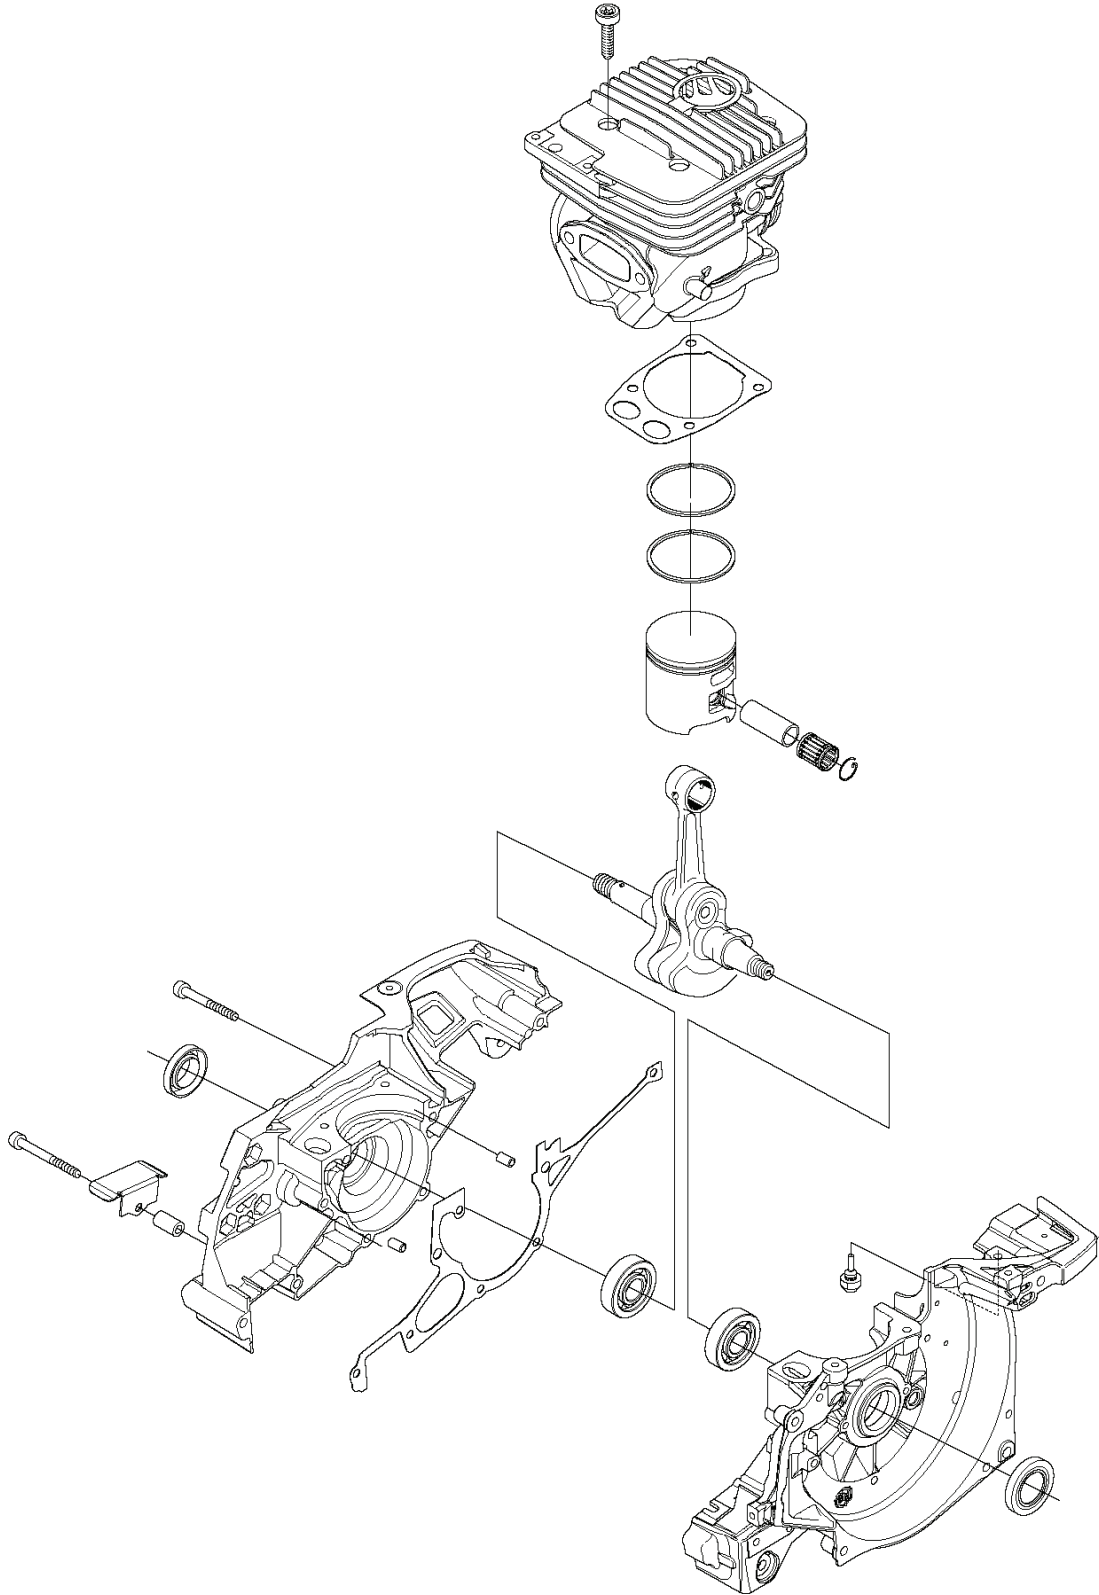

REF.	PART NO.	DESCRIPTION	REMARK	QTY.	KIT
1	544218401	SCREW ITXSCM		6	
2	544935605	CYLINDER ASSY	Incl. 9 - 10, 13	1	
3	577997602	HEAT DEFLECTOR		1	
4	506378101	GASKET		1	
5	506372801	MUFFLER ASSY		1	
6	503215325	SCREW ITXSCM		1	
7	503230402	WASHER		1	
8	503665601	DECOMPRESSION VALVE		1	
9	576499401	GASKET		1	
10	506413202	PISTON	Incl. 11 - 12	1	
11	503289035	PISTON RING		2	
12	737441300	CIRCLIP		2	
13	503256101	NEEDLE BEARING		1	
14	544229803	GASKET KIT	Incl. 4, 9, 15 - 16	1	
15	503260204	SEALING RING		2	
16	506413904	GASKET		1	

R K970 Ring

1