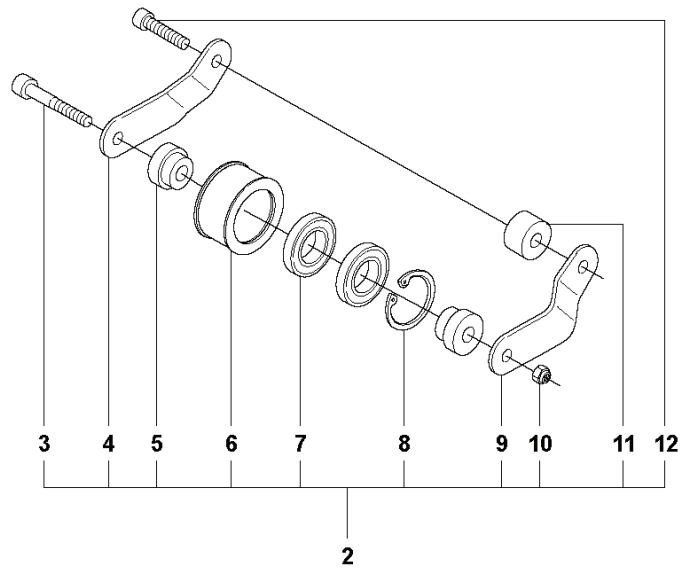

K970 RING, 2011-12

SPARE PARTS LIST

C K970 Ring

REF.	PART NO.	DESCRIPTION	REMARK	QTY.	KIT
1	503215356	SCREW ITXSCM		2	
2	503215326	SCREW ITXSCM		2	
3	576431401	COVER		1	
4	729528971	SCREW CRPANT		2	
5	578065301	SEALING		1	
6	576738001	FILTER COVER		1	
7	510244104	AIR FILTER		1	
8	576426903	CYLINDER COVER	Incl. 9 - 10	1	
9	525617004	SEALING	L=1.2 M. Cut to fit	2	
10	525763501	DECAL		1	
11	503215330	SCREW ITXSCM		2	
12	525571603	DECAL		1	

B K970 Ring

REF.	PART NO.	DESCRIPTION	REMARK	QTY.	KIT
1	544908401	BELT		1	
2	506280605	BELT TENSIONER ASSY	Incl. 3 - 12	1	
3	544218437	SCREW ITXSCM		1	
4	506335302	LEVER		1	
5	506335201	SPACER		2	
6	506335101	ROLLER		1	
7	525831801	BALL BEARING		2	
8	735312810	CIRCLIP		1	
9	506335301	LEVER		1	
10	732211601	LOCK NUT		1	
11	506335401	SPACER		1	
12	544218401	SCREW ITXSCM		1	

A K970 Ring

REF.	PART NO.	DESCRIPTION	REMARK	QTY.	KIT
1	506280905	BELT GUARD	Incl. 2	1	
2	544933101	LABEL		1	
3	503215321	SCREW ITXSCM		4	
4	503701501	CLUTCH ASSY	Incl. 5	1	
5	588421501	CLUTCH SPRING		3	
6	525621001	DRIVING PULLEY ASSY	Incl 7 - 8	1	
7	525831801	BALL BEARING		2	
8	506316901	DUST COVER		1	

D K970 Ring
CARBURETOR

REF.	PART NO.	DESCRIPTION	REMARK	QTY.	KIT
1	505283306	HOSE CLAMP		1	
2	506414101	INLET PIPE		1	
3	544150101	FLANGE		1	
4	503215316	SCREW ITXSCM		2	
5	544113901	CONSOLE		1	
6	503215330	SCREW ITXSCM		1	
7	506414201	PLATE		1	
8	522942001	CARBURETTOR	Walbro RWJ-5	1	
9	505148401	LEVER		1	
10	576490401	THROTTLE CABLE ASSY		1	
11	522856201	FLANGE		1	
12	521926701	INLET PIPE		1	
13	510243901	FILTER		1	
14	501971801	SCREW ITXSCM		2	
15	544232601	CHISEL GUIDE		1	
16	506232011	CHOKE	Incl. 17	1	
17	506272501	WEAR PROTECTION		1	
18	502445801	GASKET KIT	Walbro RWJ-5	1	
19	502445901	REPAIR KIT	Walbro RWJ-5	1	
20	593777701	CHOKE SHAFT		1	
21	593776901	THROTTLE SHAFT		1	