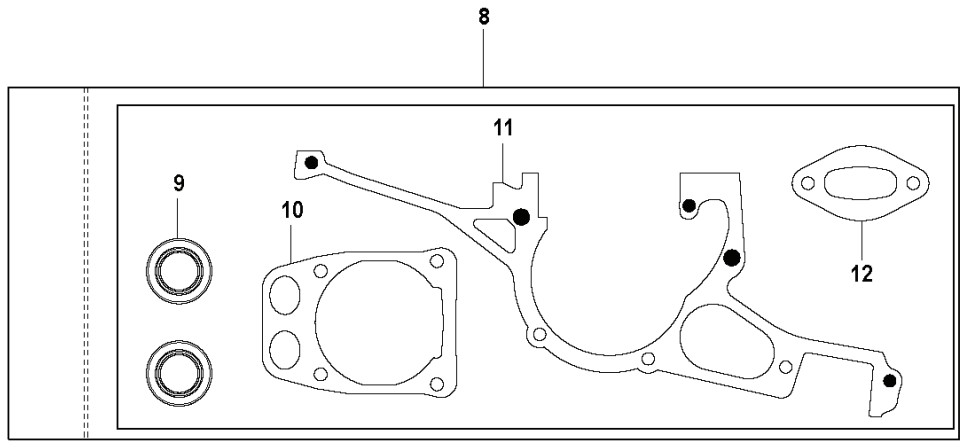

Q K970 Ring

REF.	PART NO.	DESCRIPTION	REMARK	QTY.	KIT
1	506363804	TOOL	Incl. 2 - 5	1	
2	506382601	TOOL		1	
3	501192201	TOOL		1	
4	506355201	SPANNER	19mm	1	
5	506363601	HEX KEY	Allenkey 6mm	1	
6	506384902	GUN		1	
7	544080402	GREASE		1	
8	544229803	GASKET KIT	Incl. 9 - 12	1	
9	503260204	SEALING RING		2	
10	576499401	GASKET		1	
11	506413904	GASKET		1	
12	506378101	GASKET		1