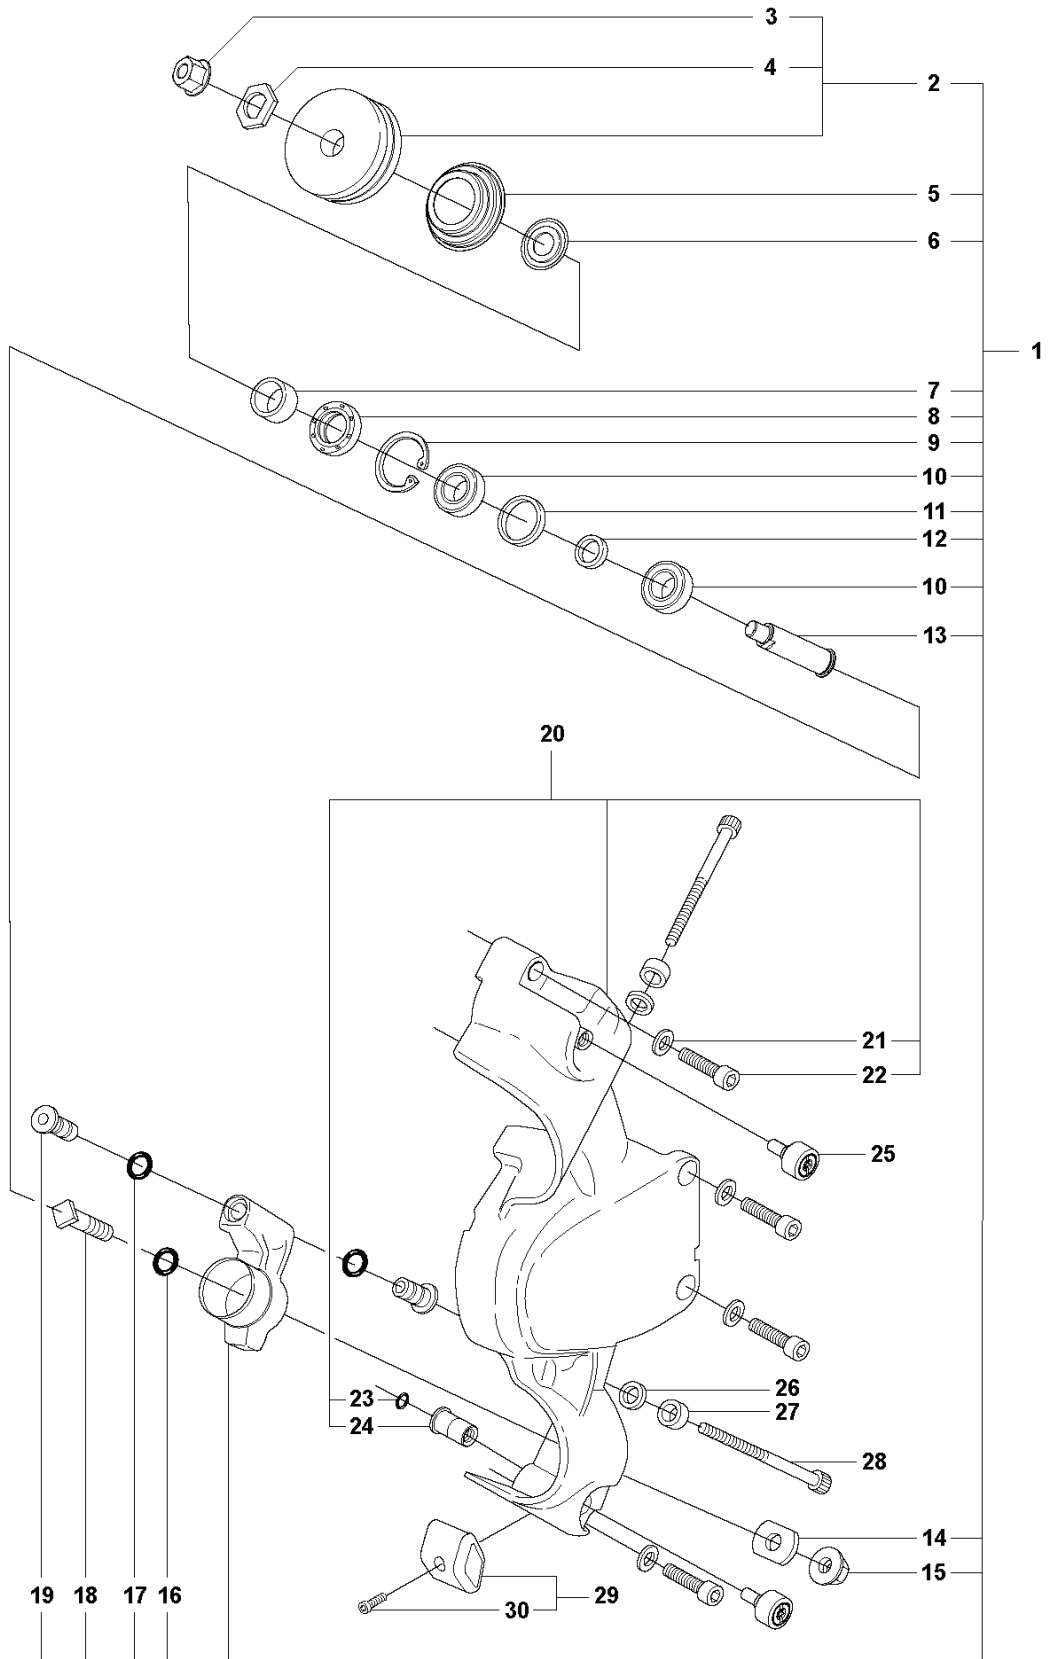

M K970 Ring

REF.	PART NO.	DESCRIPTION	REMARK	QTY.	KIT
1	506351808	LEVER ASSY	Incl. 2, 5 - 18	2	
2	506352103	SUPPORT ROLLER	Incl. 3, 4	1	
3	503220401	NUT	Fine thread	1	
4	506303401	DRIVER		1	
5	506399501	SEALING		1	
6	506321701	WASHER		1	
7	506379302	SPACING SLEEVE		1	
8	503262001	SEALING RING		1	
9	735312810	CIRCLIP		1	
10	525831801	BALL BEARING		2	
11	506316802	SPACING SLEEVE		1	
12	506303302	SPACING SLEEVE		1	
13	506493202	SHAFT		1	
14	506346301	WASHER		1	
15	503220001	HEXAGON NUT		1	
16	503263008	O-RING		1	
17	503263026	O-RING		2	
18	506346401	SCREW		1	
19	506334903	SPACING TUBE		2	
20	506493303	COVER	Incl. 21 - 24	1	
21	503230403	WASHER		4	
22	503205435	SCREW		4	
23	740420400	O-RING		2	
24	506330801	THREAD INSERT		2	
25	505574901	ADJUSTMENT WHEEL		2	
26	506376301	SPACER		2	
27	506376401	RUBBER BUSHING		2	
28	725538156	SCREW IHSCM		2	
29	506351903	WEAR PROTECTION	Incl. 29	1	
30	505574101	SCREW ITXSCM		1