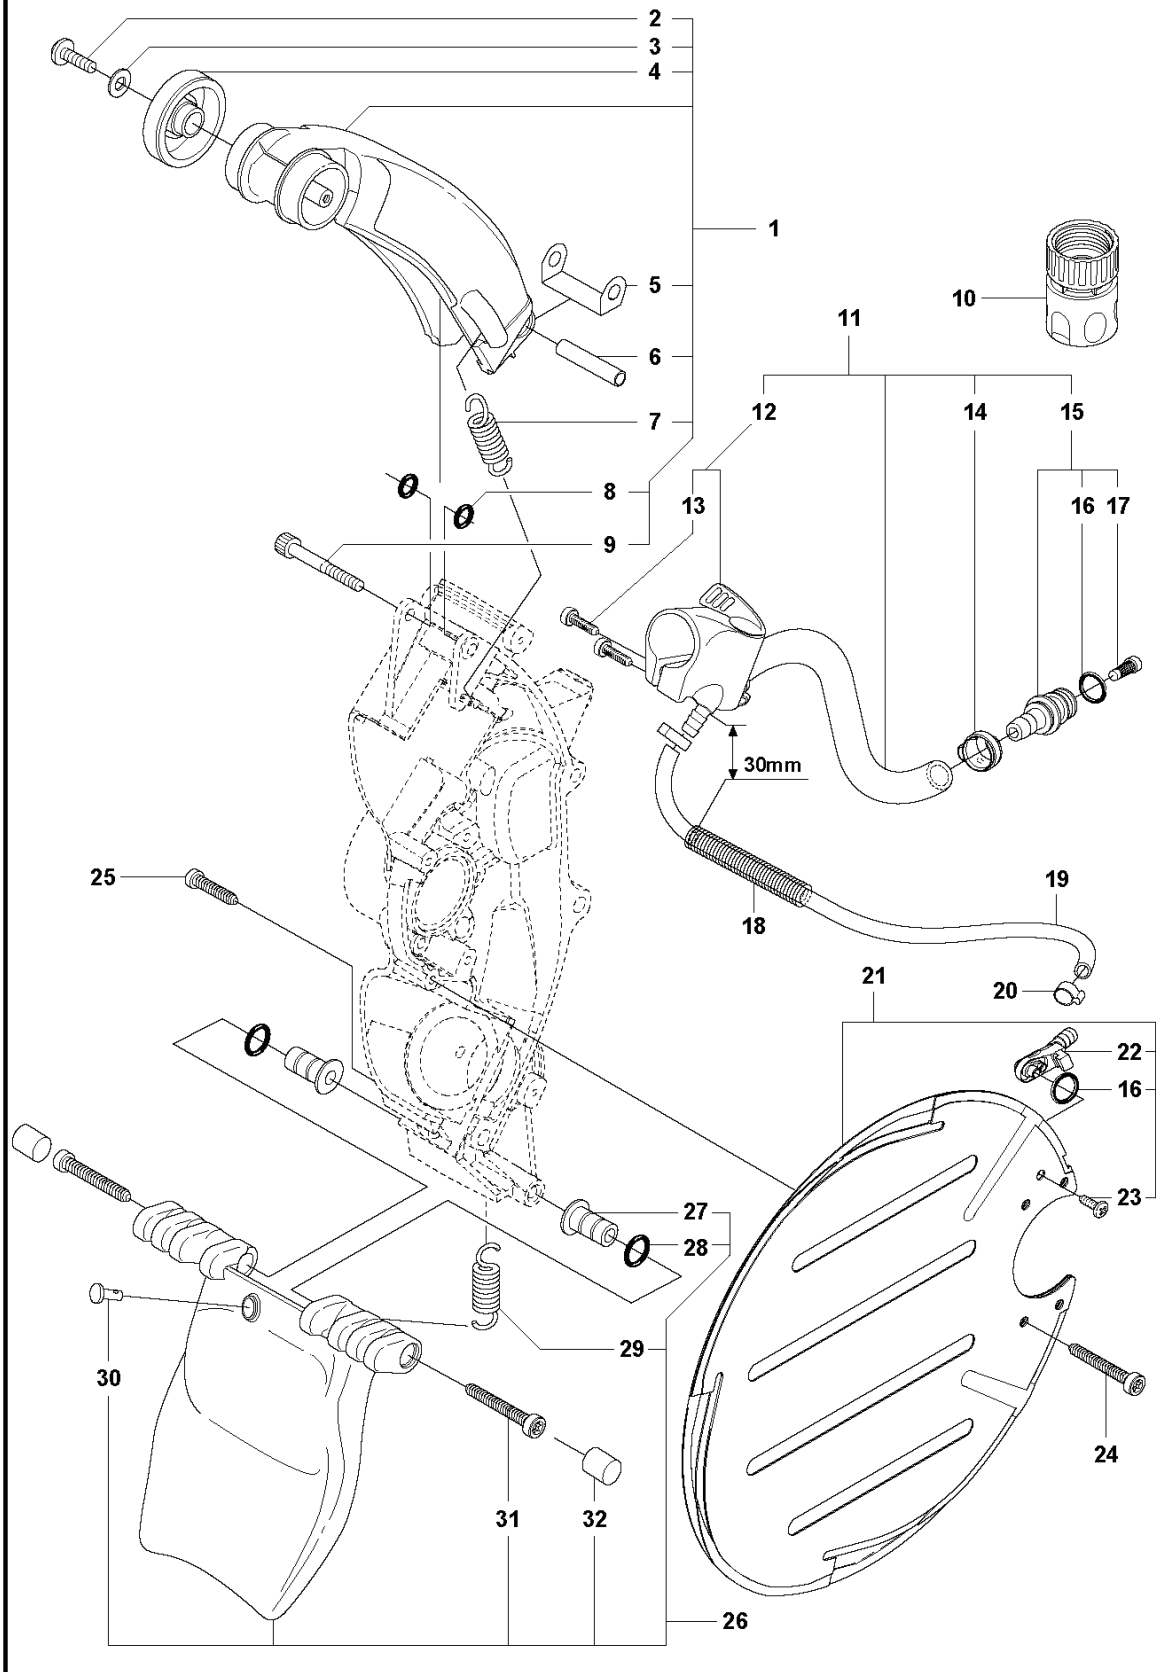

REF.	PART NO.	DESCRIPTION	REMARK	QTY.	KIT
1	506280905	BELT GUARD	Incl. 2	1	
2	544933101	LABEL		1	
3	503215321	SCREW ITXSCM		4	
4	503701501	CLUTCH ASSY	Incl. 5	1	
5	588421501	CLUTCH SPRING		3	
6	525621001	DRIVING PULLEY ASSY	Incl 7 - 8	1	
7	525831801	BALL BEARING		2	
8	506316901	DUST COVER		1	

L K970 Ring