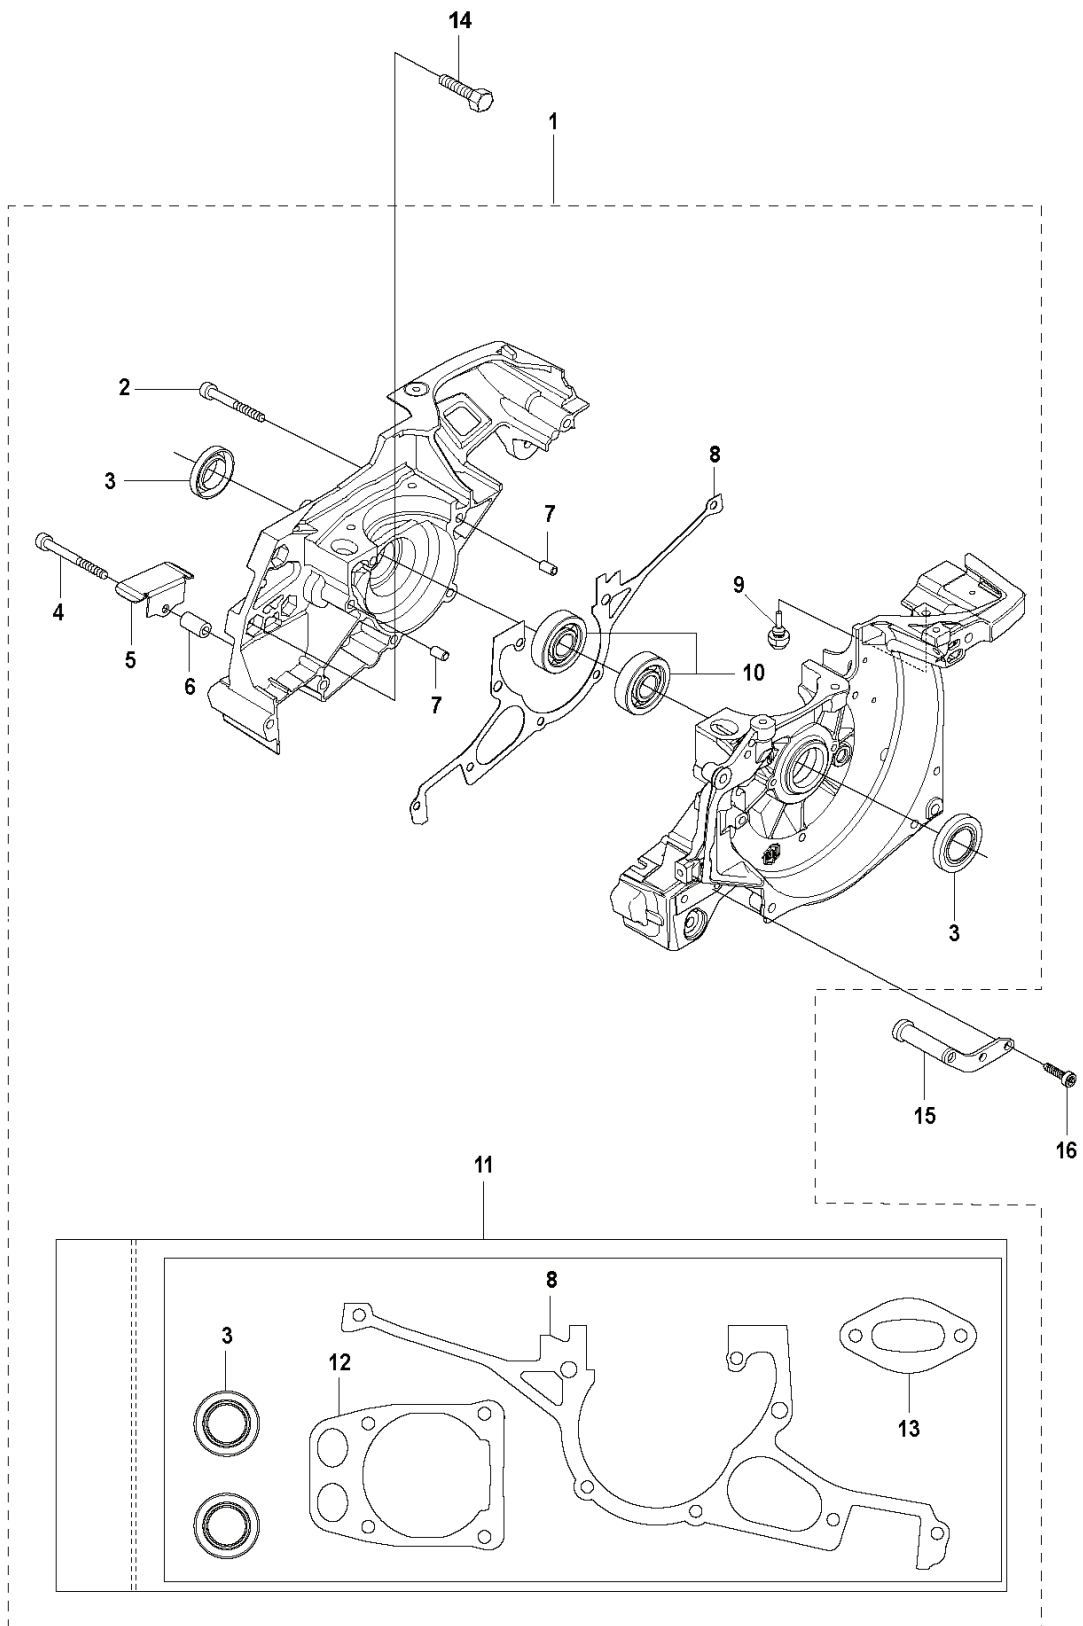

REF.	PART NO.	DESCRIPTION	REMARK	QTY.	KIT
1	544061201	SCREW ITXSCM		1	
2	503215420	SCREW ITXSCT		4	
3	523027501	HANDLE		1	
4	505424502	ANTIVIBRATION ELEMENT		1	
5	574505804	FUEL TANK ASSY	Incl. 6 - 28	1	
6	525572001	DECAL		1	
7	506313001	LABEL		1	
8	537205601	COVER		1	
9	510255201	THROTTLE LOCKOUT		1	
10	537208501	LEVER		1	
11	720124020	PARALLEL PIN		2	
12	574444201	CLIP		1	
13	544325002	FUEL HOSE	300 mm	1	
14	506264111	FUEL FILTER	Incl. 15 - 16	1	
15	506271101	HOSE CLAMP		1	
16	506264101	FUEL FILTER		1	
17	537042404	FUEL HOSE	190 mm	1	
18	575526501	CHECK VALVE		1	
19	522799601	HOLDER ASSY		1	
20	537359501	TANK VENT ASSY		1	
21	576490401	THROTTLE CABLE ASSY		1	
22	502471601	GROUND SUPPORT		1	
23	540054902	PURGE		1	
24	525887402	SCREW CITXPANT		1	
25	502471801	THROTTLE CONTROL		1	
26	537209801	SPRING		1	
27	544324930	FUEL HOSE	70 mm	1	
28	503735801	BUSHING		1	
29	506255903	TANK CAP ASSY	Incl. 30 - 31	1	
30	506292101	GASKET		1	
31	503578901	HOLDER		1	
32	544061201	SCREW ITXSCM		3	
33	537210309	ANTIVIBRATION ELEMENT		1	
34	537210310	ANTIVIBRATION ELEMENT		1	
35	537210305	ANTIVIBRATION ELEMENT		1	
36	503230080	WASHER		1	

J

K970 Ring