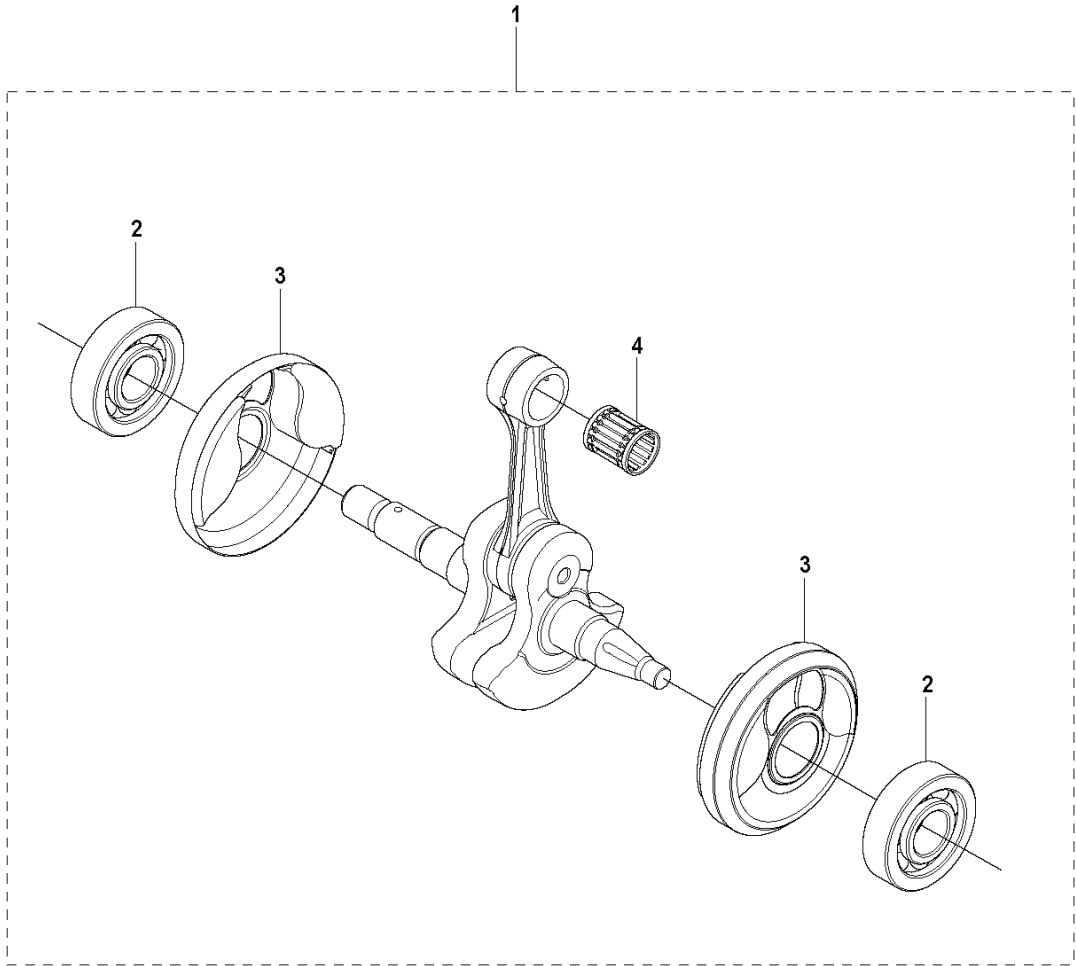

REF.	PART NO.	DESCRIPTION	REMARK	QTY.	KIT
1	588058601	CRANKCASE ASSY	Incl. 2 - 11	1	
2	503215349	SCREW ITXSCM		7	
3	503260204	SEALING RING		2	
4	503215356	SCREW ITXSCM		1	
5	544096401	BELT GUIDE		1	
6	544097701	BUSHING		1	
7	501270801	GUIDE BUSHING		2	
8	506413904	GASKET		1	
9	522856101	RUBBER BUSHING		1	
10	503250002	BALL BEARING		2	
11	544229803	GASKET KIT	Incl. 3, 8, 12 - 13	1	
12	576499401	GASKET		1	
13	506378101	GASKET		1	
14	506033202	SCREW		2	
15	506349101	BRACKET		1	
16	505574101	SCREW ITXSCM		2	

H K970 Ring