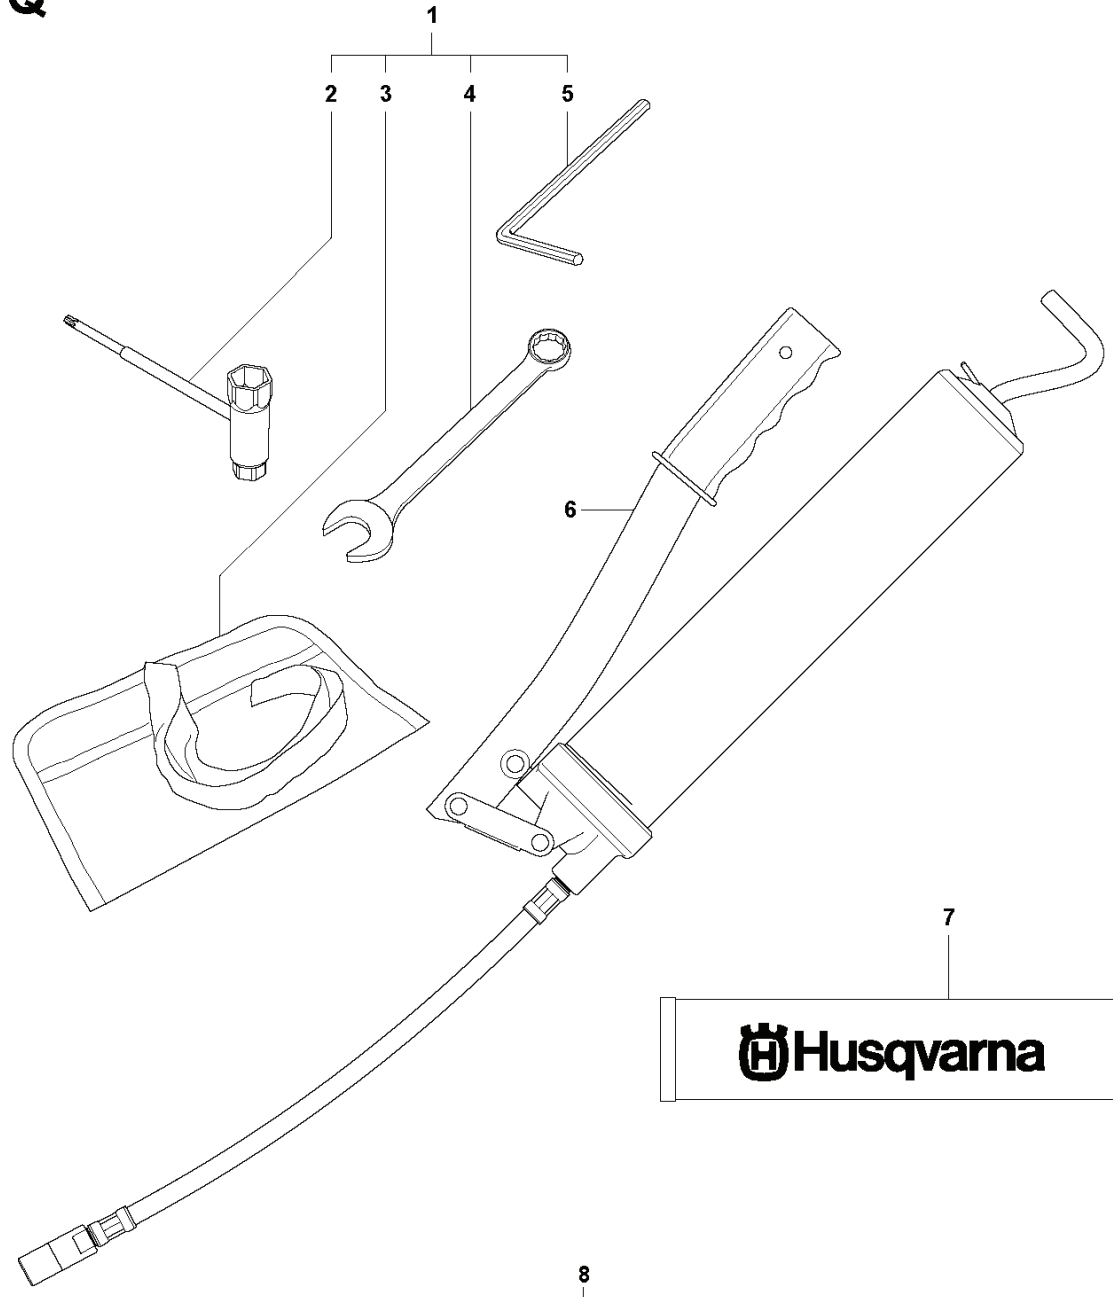

Q K970 Ring

REF.	PART NO.	DESCRIPTION	REMARK	QTY.	KIT
1	506363804	TOOL	Incl. 2 - 5	1	
2	506382601	TOOL		1	
3	501192201	TOOL		1	
4	506355201	SPANNER	19mm	1	
5	506363601	HEX KEY	Allenkey 6mm	1	
6	506384902	GUN		1	
7	544080402	GREASE		1	
8	544229803	GASKET KIT	Incl. 9 - 12	1	
9	503260204	SEALING RING		2	
10	576499401	GASKET		1	
11	506413904	GASKET		1	
12	506378101	GASKET		1