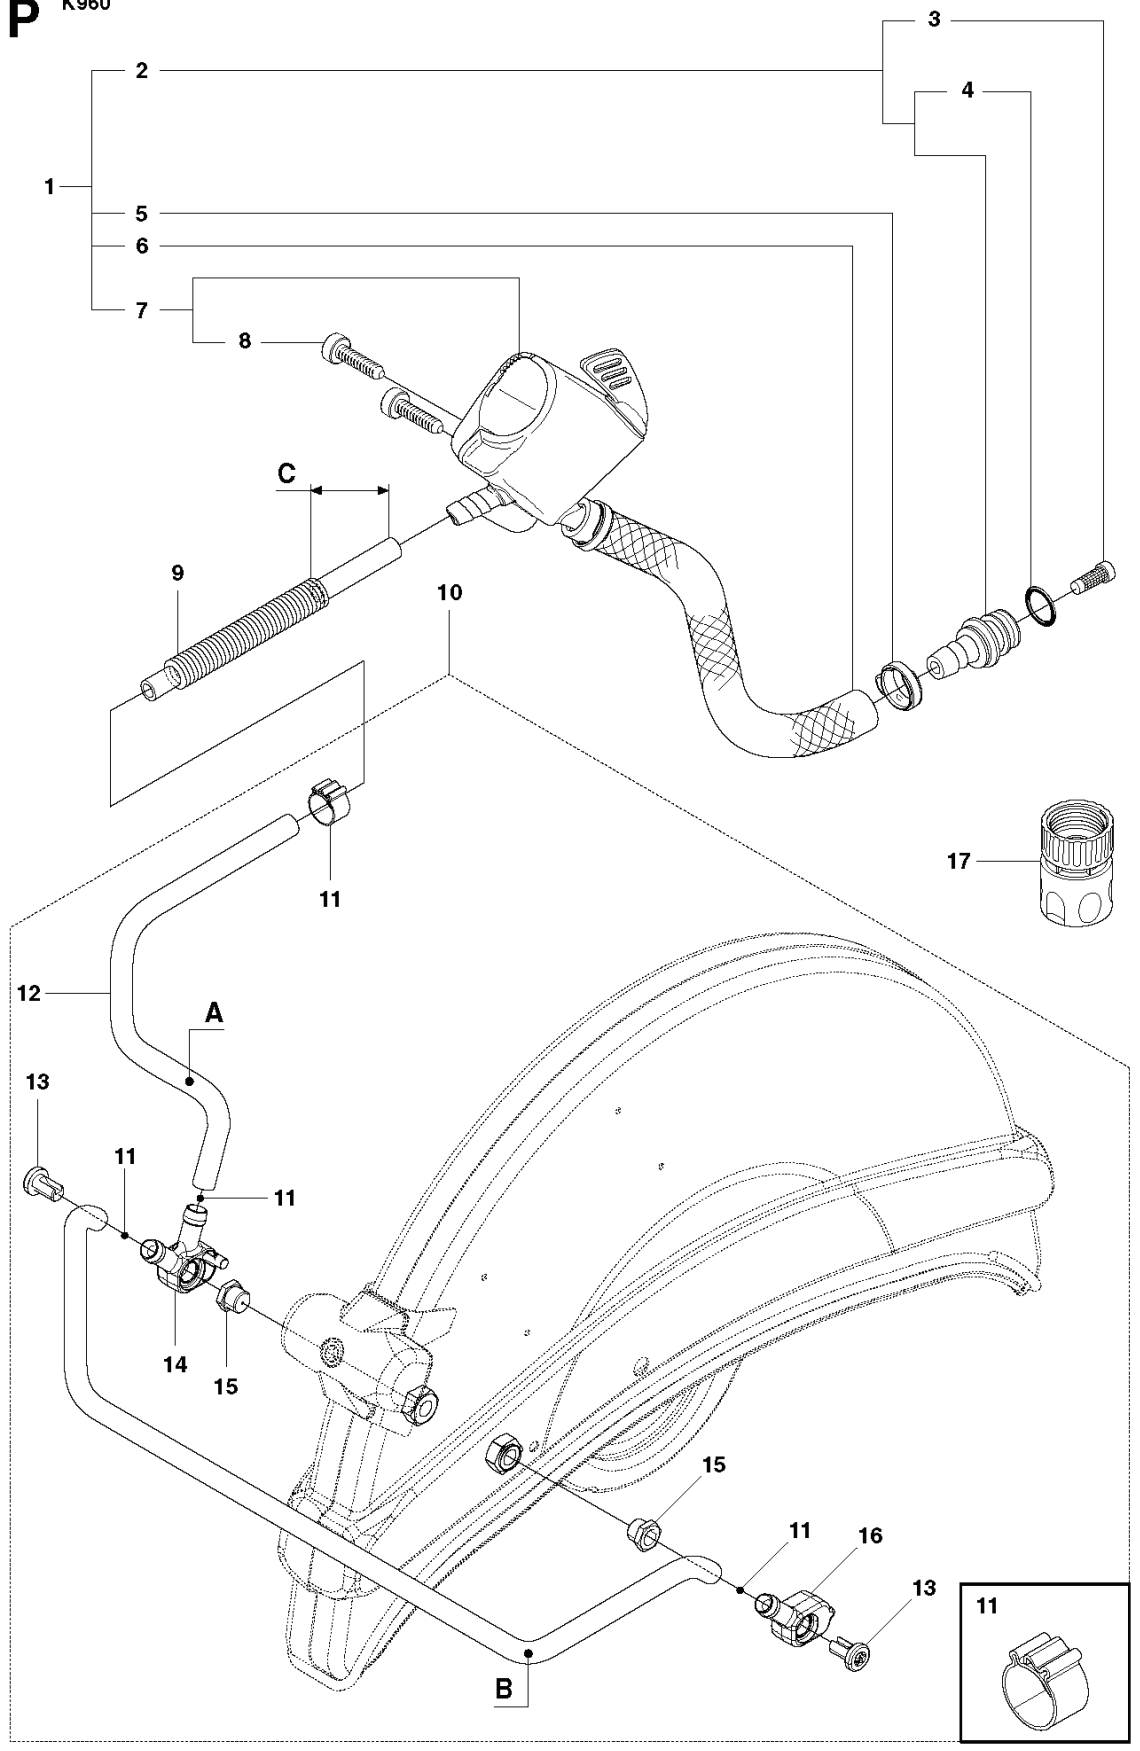

P K960

REF.	PART NO.	DESCRIPTION	REMARK	QTY.	KIT
1	505095501	HOSE KIT	2, 5-7	1	
2	506295702	NIPPLE	Incl. 3, 4	1	
3	506298801	FILTER		1	
4	505103501	O-RING		1	
5	506498702	HOSE CLAMP		1	
6	506607501	HOSE		1	
7	506386012	VALVE ASSY	8	1	
8	503215420	SCREW ITXSCT		2	
9	506352701	PROTECTIVE SPRING		1	
10	505095401	HOSE KIT		1	
11	506498701	HOSE CLAMP		4	
12	506606806	HOSE	620 mm	1	
13	504634601	SCREW ITXSCM		2	
14	504634401	HOUSING		1	
15	504634201	NIPPLE		2	
16	504634501	HOUSING		1	
17	503266003	COUPLER	USA	1	
17	503266004	COUPLER		1