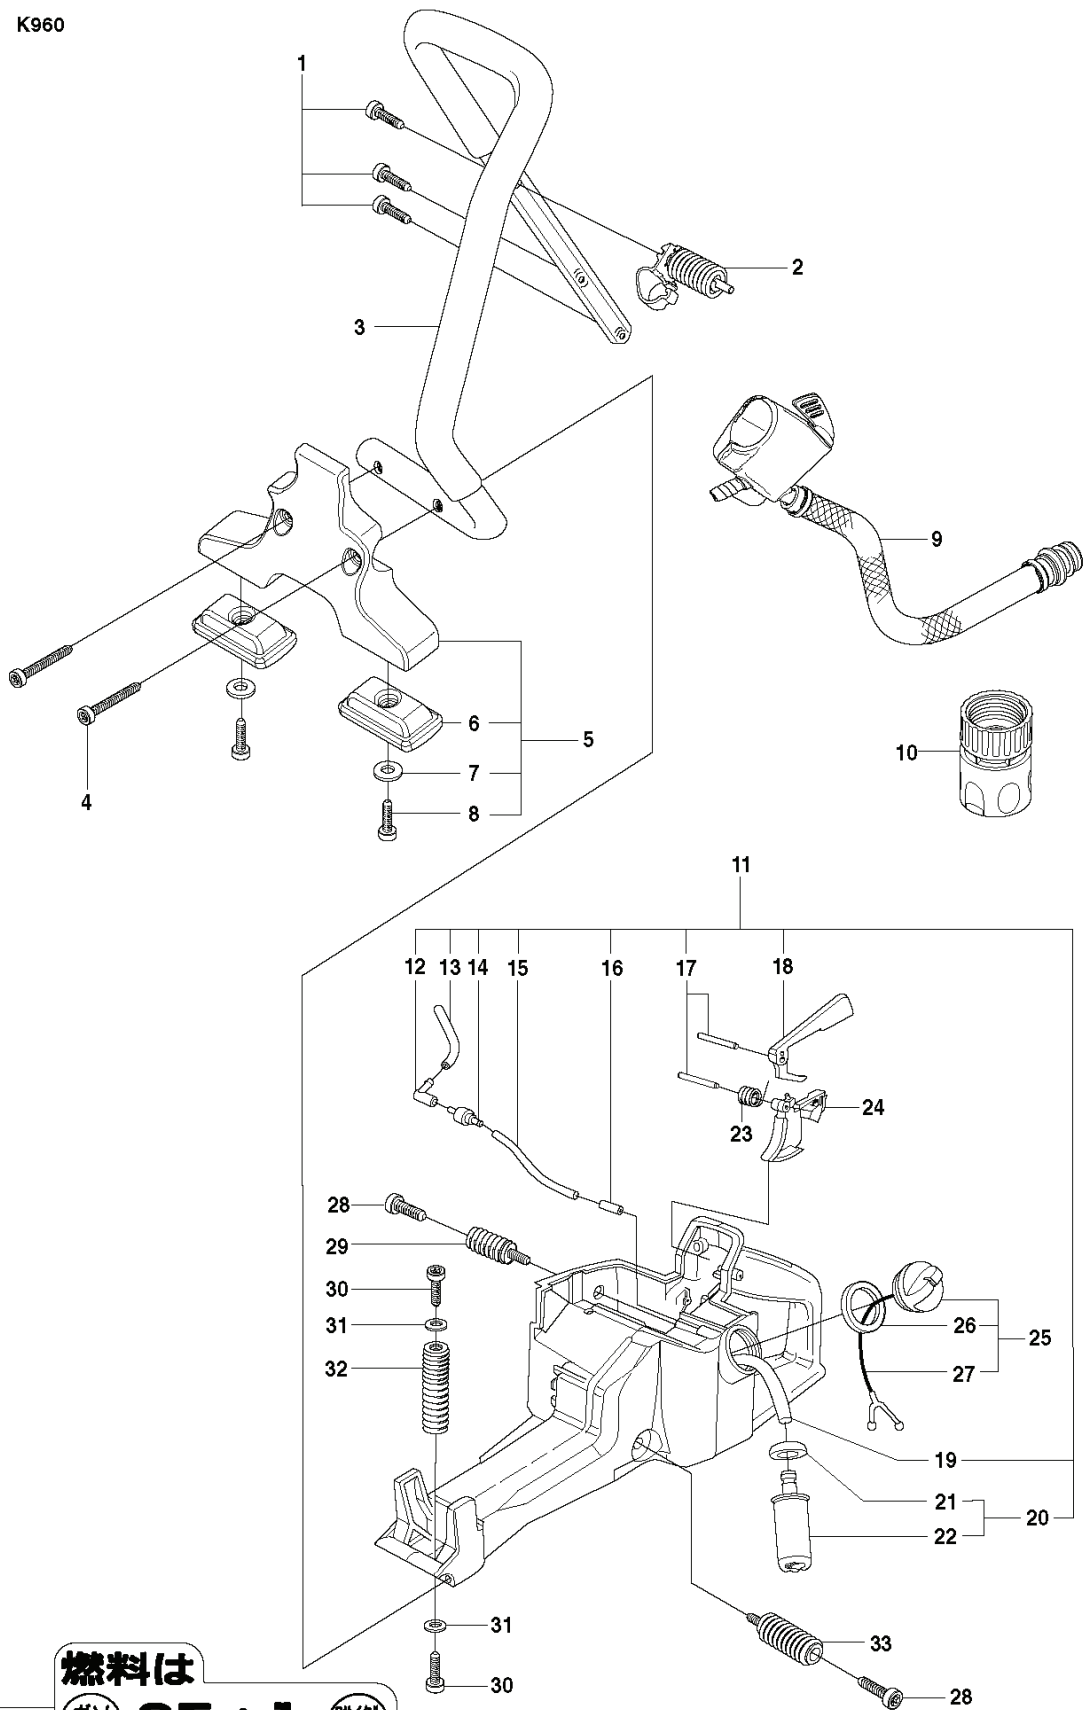

G K960

燃料は

ガソリン

25 : 1

2サイクル
専用オイル

34

REF.	PART NO.	DESCRIPTION	REMARK	QTY.	KIT
1	503215420	SCREW ITXSCT		3	
2	506389103	ANTIVIBRATION ELEMENT		1	
3	544456801	HANDLE		1	
4	503215445	SCREW ITXSCT		2	
5	544891501	GROUND SUPPORT	08-jun	1	
6	544811601	BASE		2	
7	734114741	WASHER		2	
8	503215312	SCREW ITXSCT		2	
9	506384904	TBD		1	
10	503266003	COUPLER	USA	1	
10	503266004	COUPLER		1	
11	544892006	FUEL TANK	12-20,	1	
12	503454601	CONNECTION BEND		1	
13	544324906	FUEL HOSE		1	
14	506236101	TANK VENT		1	
15	544324932	FUEL HOSE		1	
16	506289501	NIPPLE		1	
17	720124020	PARALLEL PIN		2	
18	506222802	THROTTLE LOCKOUT		1	
19	544325002	FUEL HOSE		1	
20	506264111	FUEL FILTER	21,22	1	
21	506271101	HOSE CLAMP		1	
22	506264101	FUEL FILTER		1	
23	506222901	SPRING THROTTLE TRIG		1	
24	506222703	TRIGGER		1	
25	506255903	TANK CAP ASSY	Incl. 26, 27	1	
26	506292101	GASKET		1	
27	503578901	HOLDER		1	
28	544061201	SCREW ITXSCT		2	
29	537210309	ANTIVIBRATION ELEMENT		1	
30	503215316	SCREW ITXSCT		2	
31	503230011	WASHER		2	
32	503468501	ANTIVIBRATION ELEMENT		1	
33	544383102	SPRING		1	
34	506313001	LABEL	Japan	1