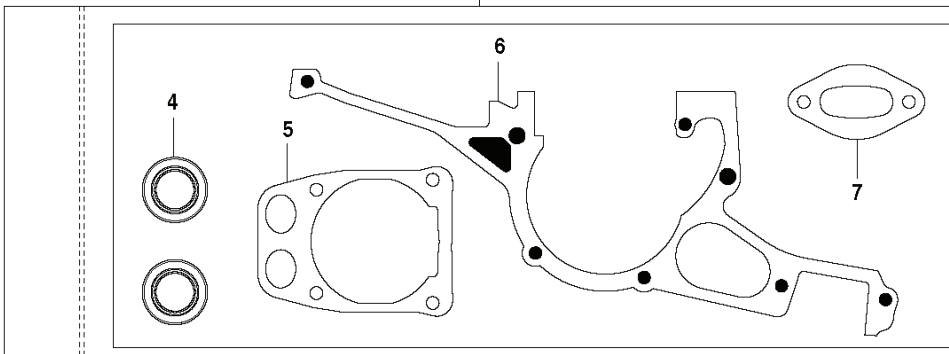

N K960

3

REF.	PART NO.	DESCRIPTION	REMARK	QTY.	KIT
1	506382601	TOOL	Torx 27	1	
2	502215801	WRENCH	4 mm	1	
3	544229802	GASKET KIT	Incl. 9 - 12	1	
4	503260204	SEALING RING		2	
5	506414001	GASKET		1	
6	506413902	GASKET		1	
7	506378101	GASKET		1