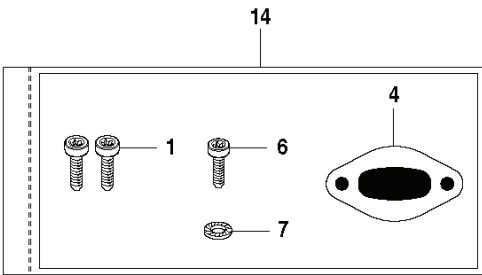

E K960

REF.	PART NO.	DESCRIPTION	REMARK	QTY.	KIT
1	544218401	SCREW ITXSCM		6	
2	544935602	CYLINDER ASSY	Incl. 9, 10, 13	1	
3	577997602	HEAT DEFLECTOR		1	
4	506378101	GASKET		1	
5	506372801	MUFFLER ASSY		1	
6	503215325	SCREW ITXSCM		1	
7	503230402	WASHER		1	
8	503665601	DECOMPRESSION VALVE		1	
9	506414001	GASKET		1	
10	506413202	PISTON	Incl. 11, 12	1	
11	503289035	PISTON RING		2	
12	737441300	CIRCLIP		2	
13	503256101	NEEDLE BEARING		1	
14	505259603	GASKET KIT	Incl. 1, 4, 6, 7	1	
15	544229802	GASKET KIT	Incl. 4, 9, 16, 17	1	
16	503260205	SEALING RING		2	
17	506413902	GASKET		1