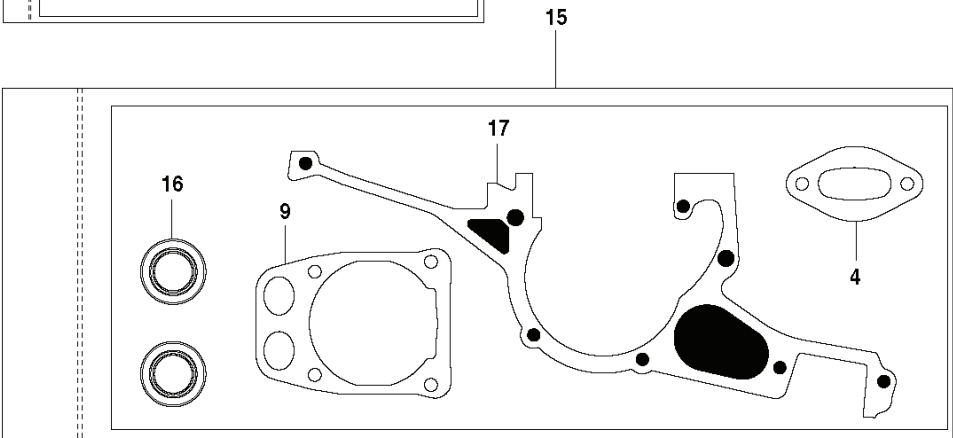

E K960

REF.	PART NO.	DESCRIPTION	REMARK	QTY.	KIT
1	544218401	SCREW ITXSCM		6	
2	544935602	CYLINDER ASSY	Incl. 9, 10, 13	1	
3	577997602	HEAT DEFLECTOR		1	
4	506378101	GASKET		1	
5	506372801	MUFFLER ASSY		1	
6	503215325	SCREW ITXSCM		1	
7	503230402	WASHER		1	
8	503665601	DECOMPRESSION VALVE		1	
9	506414001	GASKET		1	
10	506413202	PISTON	Incl. 11, 12	1	
11	503289035	PISTON RING		2	
12	737441300	CIRCLIP		2	
13	503256101	NEEDLE BEARING		1	
14	505259603	GASKET KIT	Incl. 1, 4, 6, 7	1	
15	544229802	GASKET KIT	Incl. 4, 9, 16, 17	1	
16	503260205	SEALING RING		2	
17	506413902	GASKET		1