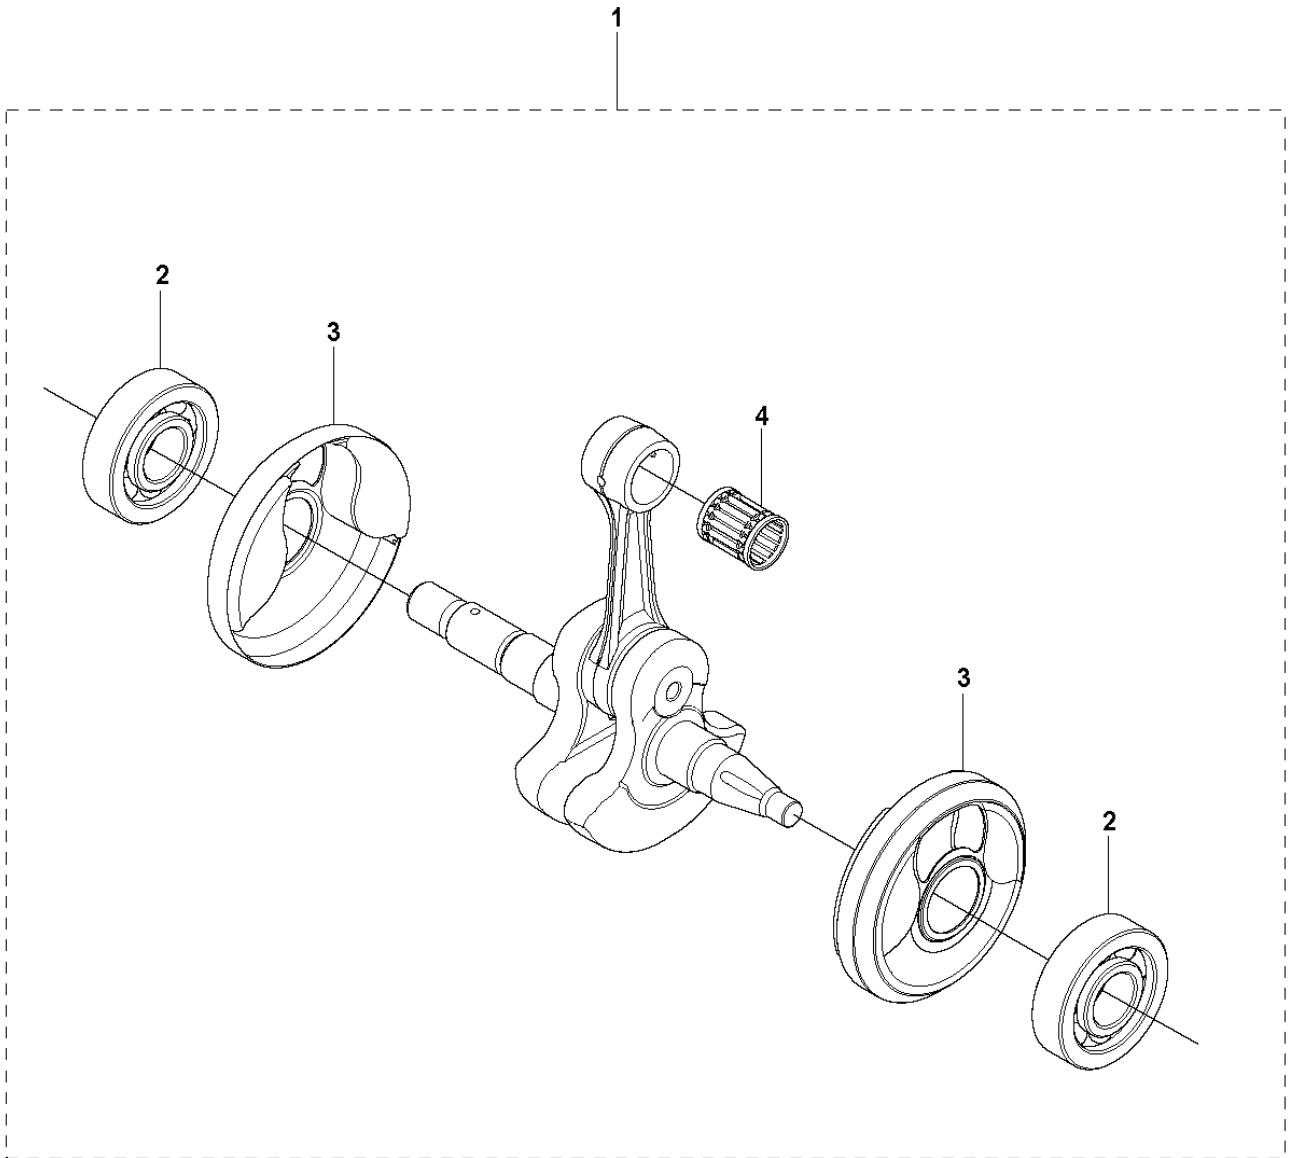

F K960

REF.	PART NO.	DESCRIPTION	REMARK	QTY.	KIT
1	544983901	CRANKSHAFT ASSY	Incl. 2 - 4	1	
2	503250002	BALL BEARING		2	
3	506414401	CUP		2	
4	503256101	NEEDLE BEARING		1