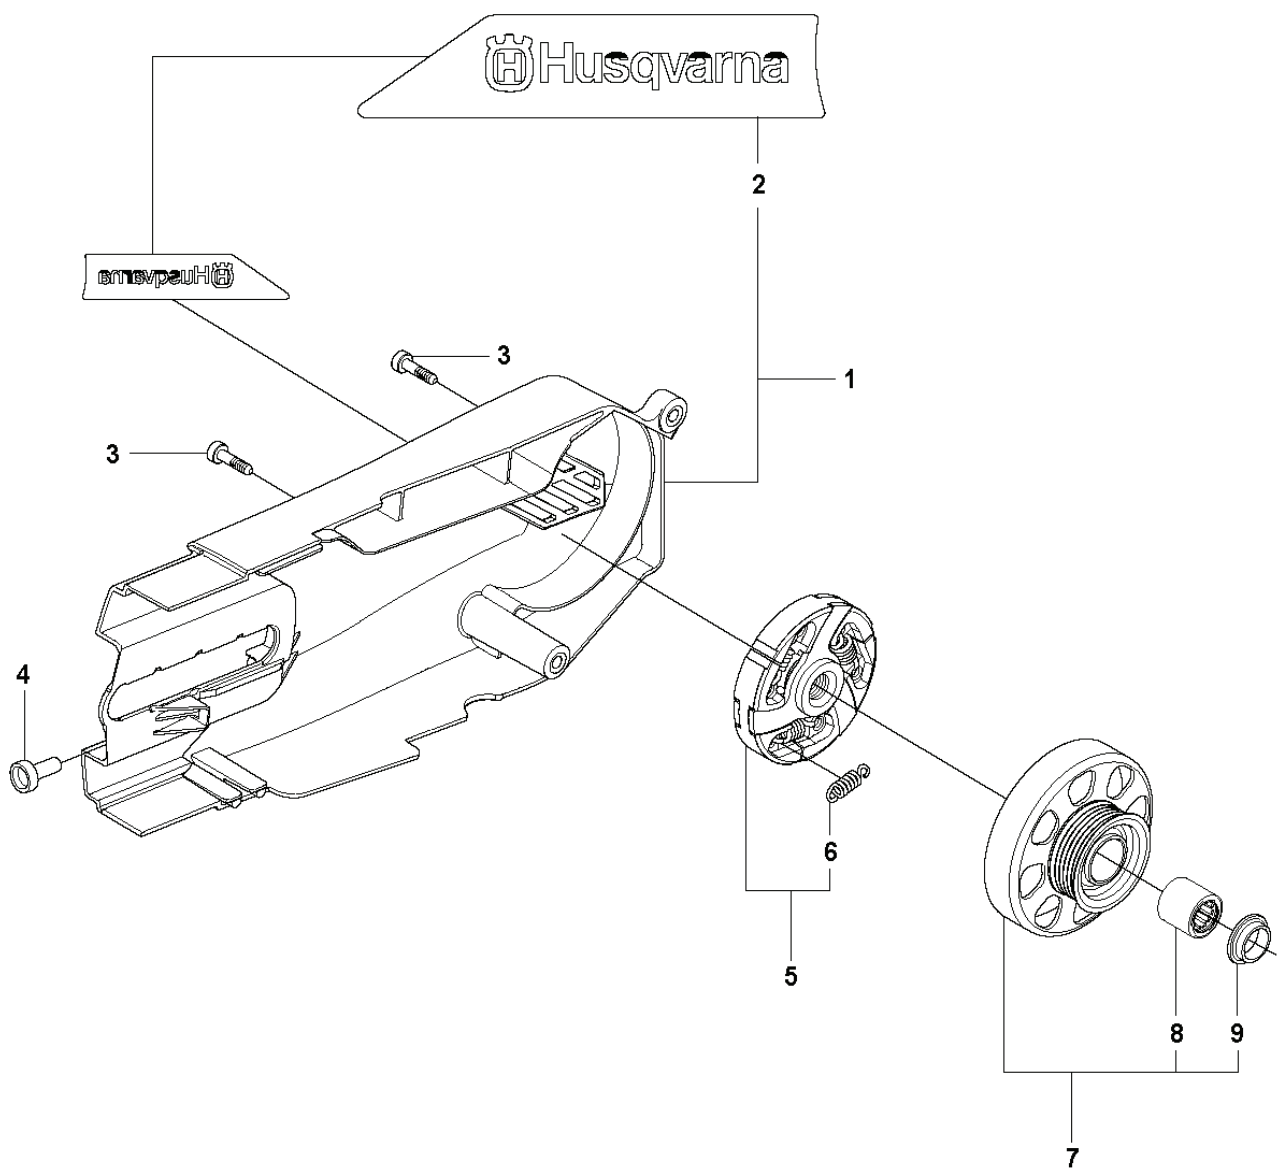

C K960

REF.	PART NO.	DESCRIPTION	REMARK	QTY.	KIT
1	510213401	BELT GUARD ASSY	Incl. 2	1	
2	544933101	LABEL		1	
3	503215321	SCREW ITXSCM		2	
4	544366401	LINING		1	
5	503701501	CLUTCH ASSY	Incl. 6	1	
6	588421501	CLUTCH SPRING		3	
7	506378303	DRIVING PULLEY ASSY	"12", 14", Incl. 8, 9"	1	
7	544376601	DRIVING PULLEY ASSY	"16", Incl. 8, 9"	1	
8	505302415	NEEDLE BEARING		1	
9	506393001	WASHER		1