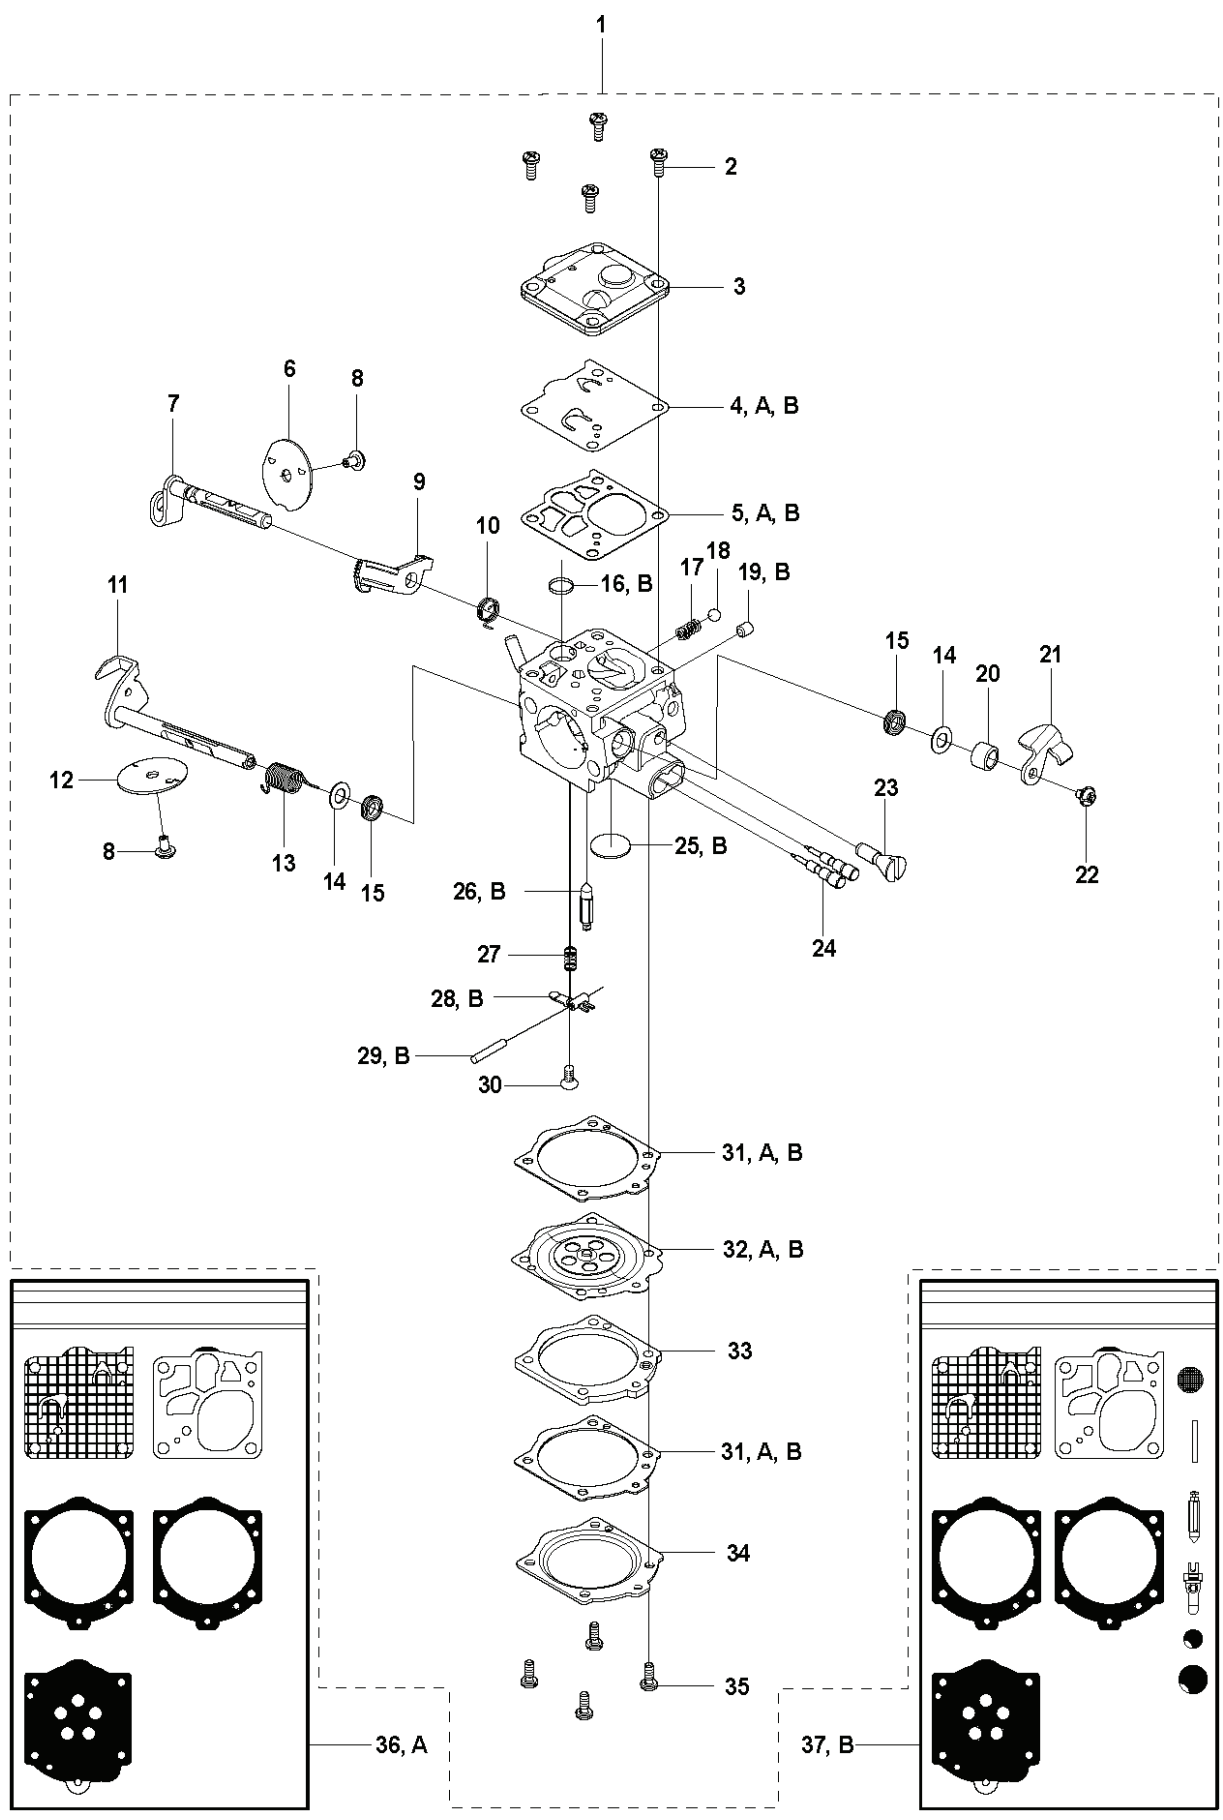

M K960

REF.	PART NO.	DESCRIPTION	REMARK	QTY.	KIT
1	502623201	CARBURETTOR	Incl. 2 - 32, Walbro RWJ-3	1	
2	503117501	SCREW		4	
3	544896201	PUMP COVER		1	
4	544897201	DIAPHRAGM PUMP	A, B	1	
5	503117201	GASKET	A, B	1	
6	504135201	VALVE		1	
7	504835101	SHAFT		1	
8	544111501	SCREW		2	
9	504833101	LEVER		1	
10	504835401	SPRING		1	
11	504835001	SHAFT		1	
12	504135301	VALVE		1	
13	544956801	SPRING		1	
14	505316748	WASHER		2	
15	503564501	SEAL		2	
16	501666101	SCREEN	B	1	
17	503117701	SPRING		1	
18	503117101	BALL		1	
19	530035157	PLUG	B	1	
20	537002601	SPACER		1	
21	544896001	LEVER		1	
22	501468701	SCREW		1	
23	544897601	SCREW		1	
24	504135801	NEEDLE		2	
25	503574101	PLUG	B	1	
26	503632501	VALVE -INLET NEEDLE	B	1	
27	503117601	SPRING		1	
28	505316734	LEVER	B	1	
29	505316731	PIN	B	1	
30	505316717	SCREW		1	
31	544897101	GASKET	A, B	2	
32	544897401	DIAPHRAGM ASSY	A, B	1	
33	544897901	PLATE		1	
34	544896301	COVER		1	
35	537002001	SCREW		4	
36	502445801	GASKET KIT	Kit A. D10-RWJ	1	
37	502445901	REPAIR KIT	Kit B. K10-RWJ	1