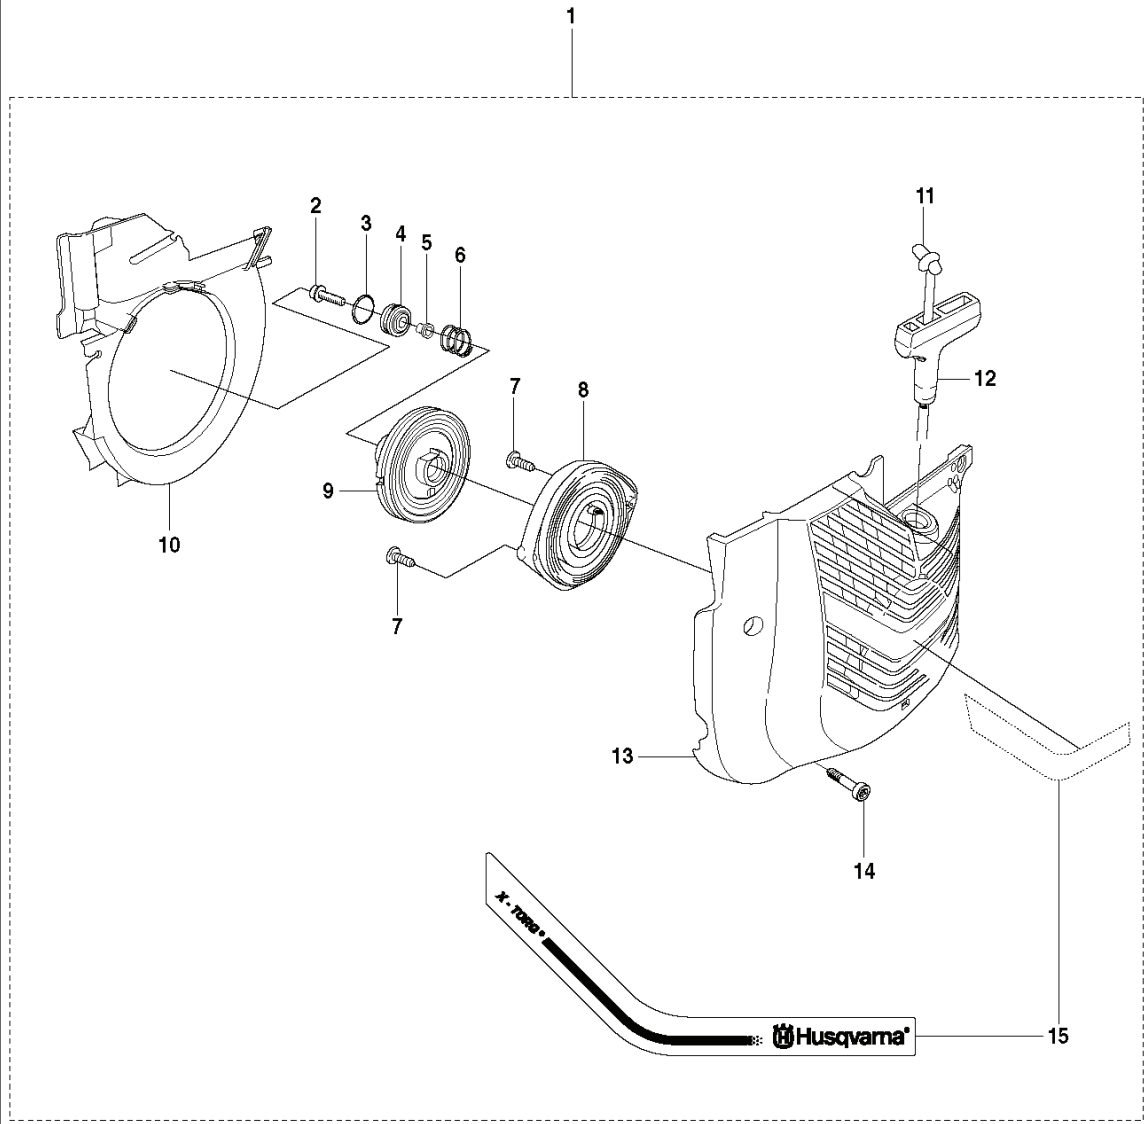

H K960

REF.	PART NO.	DESCRIPTION	REMARK	QTY.	KIT
1	506235916	STARTER	Incl. 2 - 15	1	
2	503210722	SCREW IHST		1	
3	740431300	O-RING		1	
4	506251401	GROMMET		1	
5	506263101	SPACING SLEEVE		1	
6	506253001	COMPRESSION SPRING		1	
7	503212810	SCREW CCRPANT		2	
8	596293101	RECOIL SPRING		1	
9	506258102	STARTER PULLEY		1	
10	544287501	AIR CONDUCTOR		1	
11	506335615	CORD		1	
11	506335650	STARTER ROPE	50 m Coil	1	
12	503127901	STARTER HANDLE		1	
13	506218404	STARTER COVER		1	
14	503215321	SCREW ITXSCM		4	
15	506272304	LABEL		1