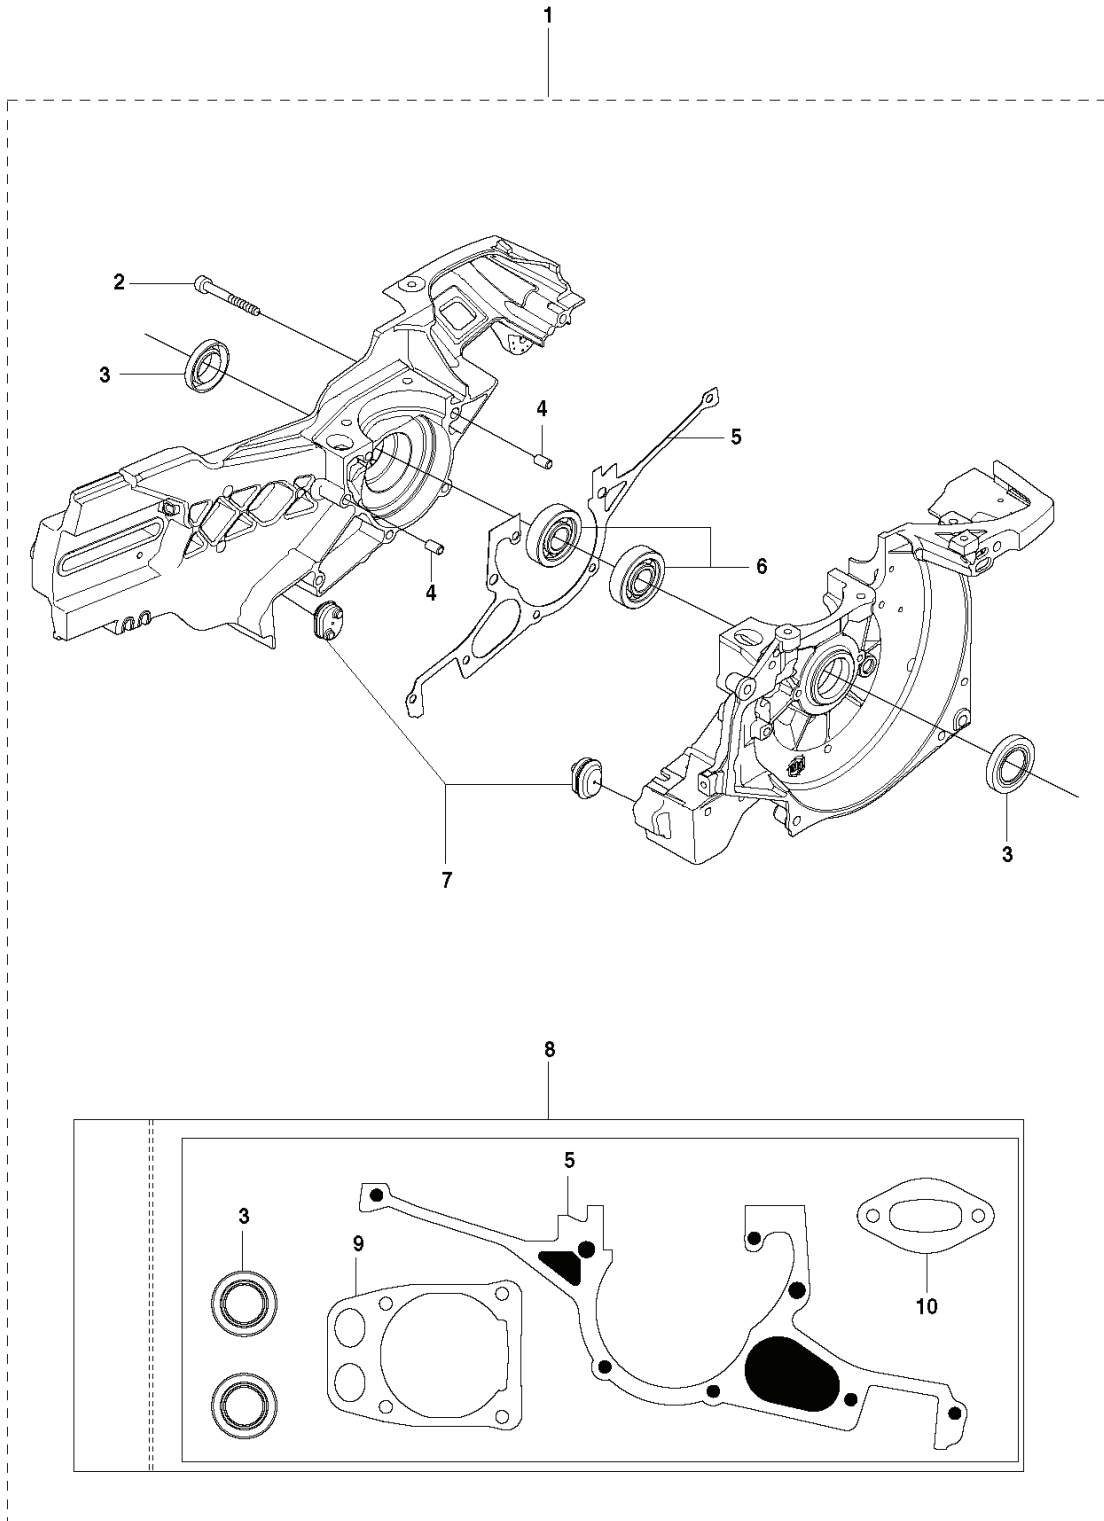

D K960

REF.	PART NO.	DESCRIPTION	REMARK	QTY.	KIT
1	586363910	CRANKCASE ASSY	Incl. 2 - 8	1	
2	503215349	SCREW ITXSCM		7	
3	503260204	SEALING RING		2	
4	501270801	GUIDE BUSHING		2	
5	506413902	GASKET		1	
6	503250002	BALL BEARING		2	
7	544895401	RUBBER BUSHING		2	
8	544229802	GASKET KIT	Incl. 3, 5, 9, 10	1	
9	506414001	GASKET		1	
10	506378101	GASKET		1