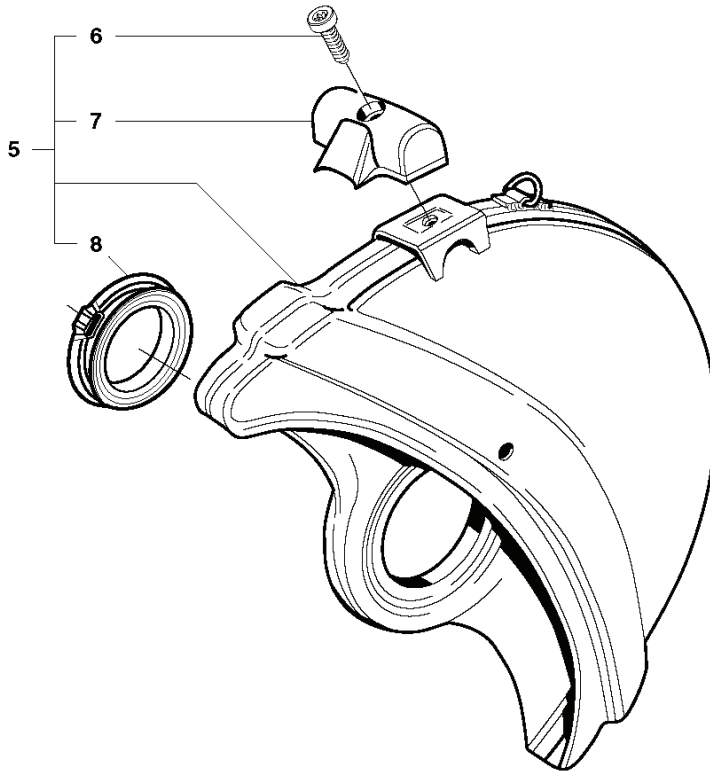

Rescue

9 — **Husqvarna Rescue**
max 6'100 rpm
MCR.4 p.117, MCR.12 p.127

10 — **ATTENTION**
This product has been certified for use by
trained fire rescue personnel only.