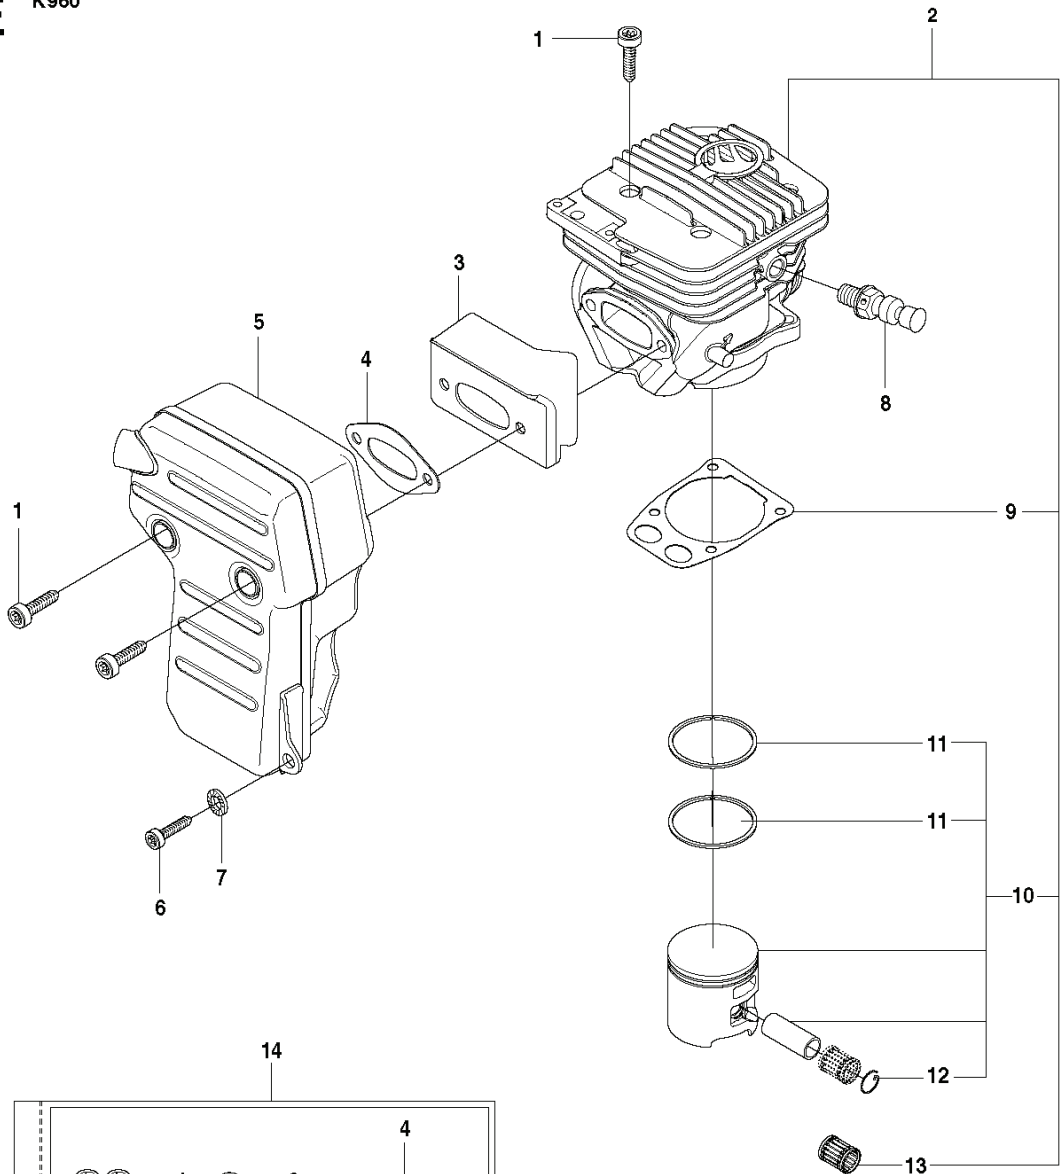

E K960

REF.	PART NO.	DESCRIPTION	REMARK	QTY.	KIT
1	544218401	SCREW ITXSCM		6	
2	544935602	CYLINDER ASSY	Incl. 9, 10, 13	1	
3	577997602	HEAT DEFLECTOR		1	
4	506378101	GASKET		1	
5	506372801	MUFFLER ASSY		1	
6	503215325	SCREW ITXSCM		1	
7	503230402	WASHER		1	
8	503665601	DECOMPRESSION VALVE		1	
9	506414001	GASKET		1	
10	506413202	PISTON	Incl. 11, 12	1	
11	503289035	PISTON RING		2	
12	737441300	CIRCLIP		2	
13	503256101	NEEDLE BEARING		1	
14	505259603	GASKET KIT	Incl. 1, 4, 6, 7	1	
15	544229802	GASKET KIT	Incl. 4, 9, 16, 17	1	
16	503260205	SEALING RING		2	
17	506413902	GASKET		1