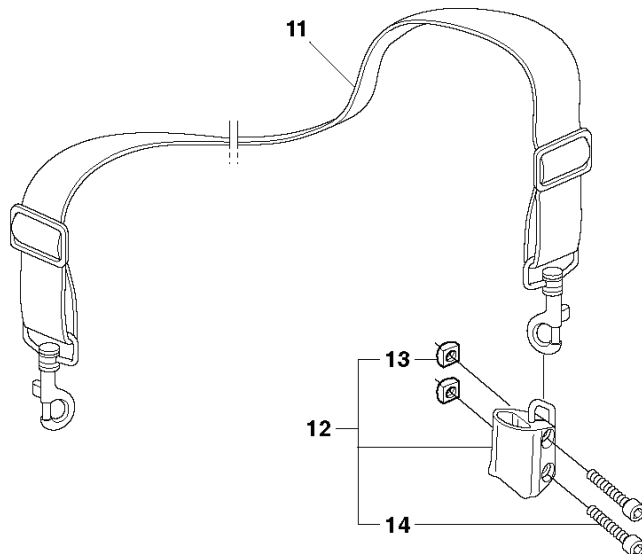

Q K960

**K12 FD
FIRE-RESCUE**

Rescue

9 — **Husqvarna Rescue**
max 6'100 rpm
MCR.4 p.117, MCR.12 p.127

10 — **ATTENTION**
This product has been certified for use by
trained fire rescue personnel only.

REF.	PART NO.	DESCRIPTION	REMARK	QTY.	KIT
1	503142902	WASHER		1	
2	506297502	STARTER HANDLE		1	
3	506322002	LABEL		1	
4	506302302	LABEL		2	
5	506340554	BLADE GUARD	"Rescue 14". Incl. 6 - 8"	1	
5	506340552	BLADE GUARD	"Rescue 12". Incl. 6 - 8"	1	
6	503215320	SCREW ITXSCM		1	
7	506344602	HANDLE		1	
8	506266302	LINING		2	
9	544890601	LABEL	"14"	1	
9	544890603	LABEL	"12"	1	
10	506322202	LABEL		1	
11	506297601	SHOULDER STRAP		1	
12	506302505	BRACKET	Incl. 13, 14	1	
13	503226504	SQUARE NUT		2	
14	503215312	SCREW ITXSCM		2	