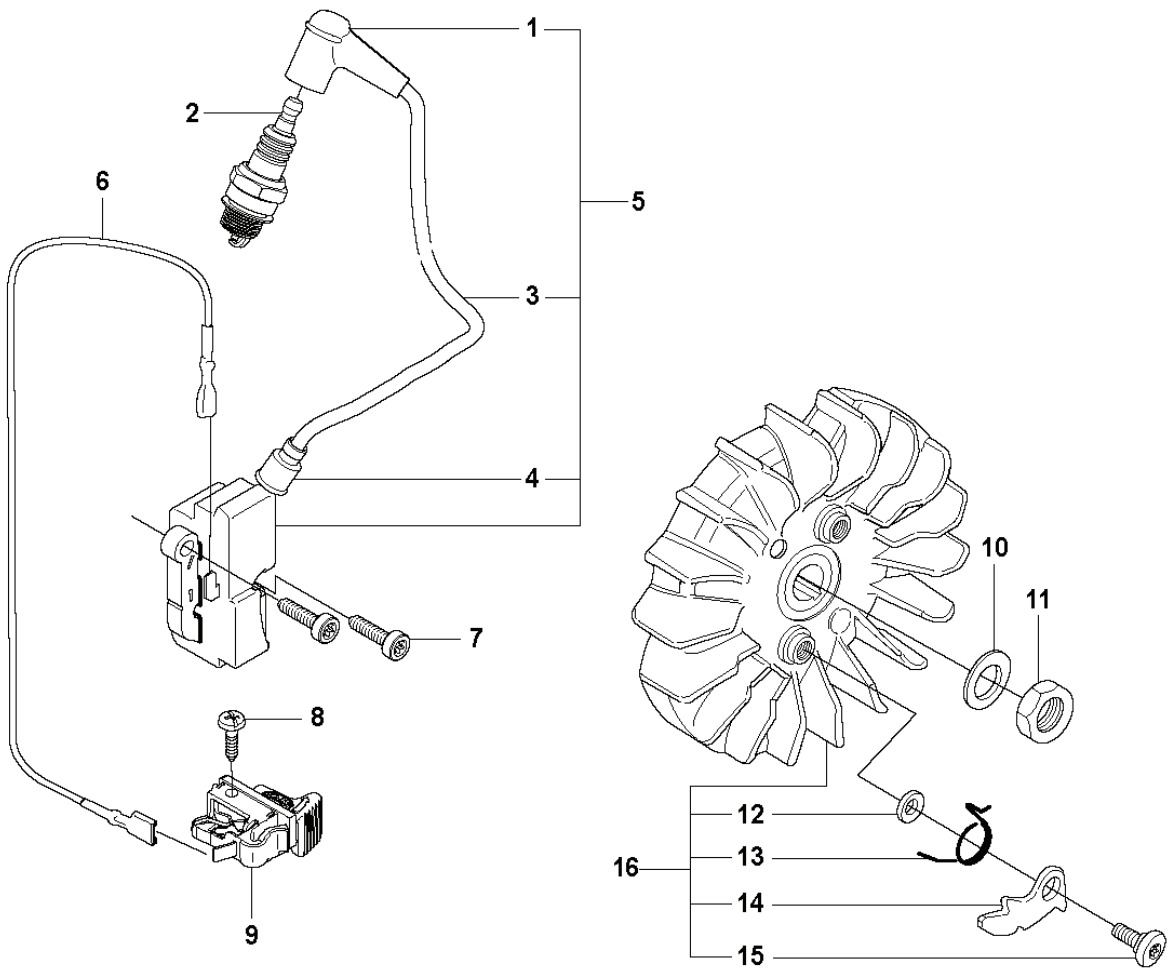

J K960

REF.	PART NO.	DESCRIPTION	REMARK	QTY.	KIT
1	501485402	SPARK PLUG CAP		1	
2	503235111	SPARK PLUG	RCJ6Y	1	
3	506387834	IGNITION CABLE		1	
4	505277516	CABLE SLEEVE		1	
5	510115603	IGNITION MODULE	Incl. 1, 3, 4	1	
6	501839801	CABLE		1	
7	503215320	SCREW ITXSCM		2	
8	503212806	SCREW CCRPANT		1	
9	506318602	STOP SWITCH		1	
10	503230101	WASHER		1	
11	503221011	HEXAGON NUT		1	
12	503230042	WASHER		2	
13	501634801	SPRING		2	
14	501673203	PAWL		2	
15	506006901	SCREW		2	
16	501375604	FLYWHEEL	Incl. 12 - 15	1