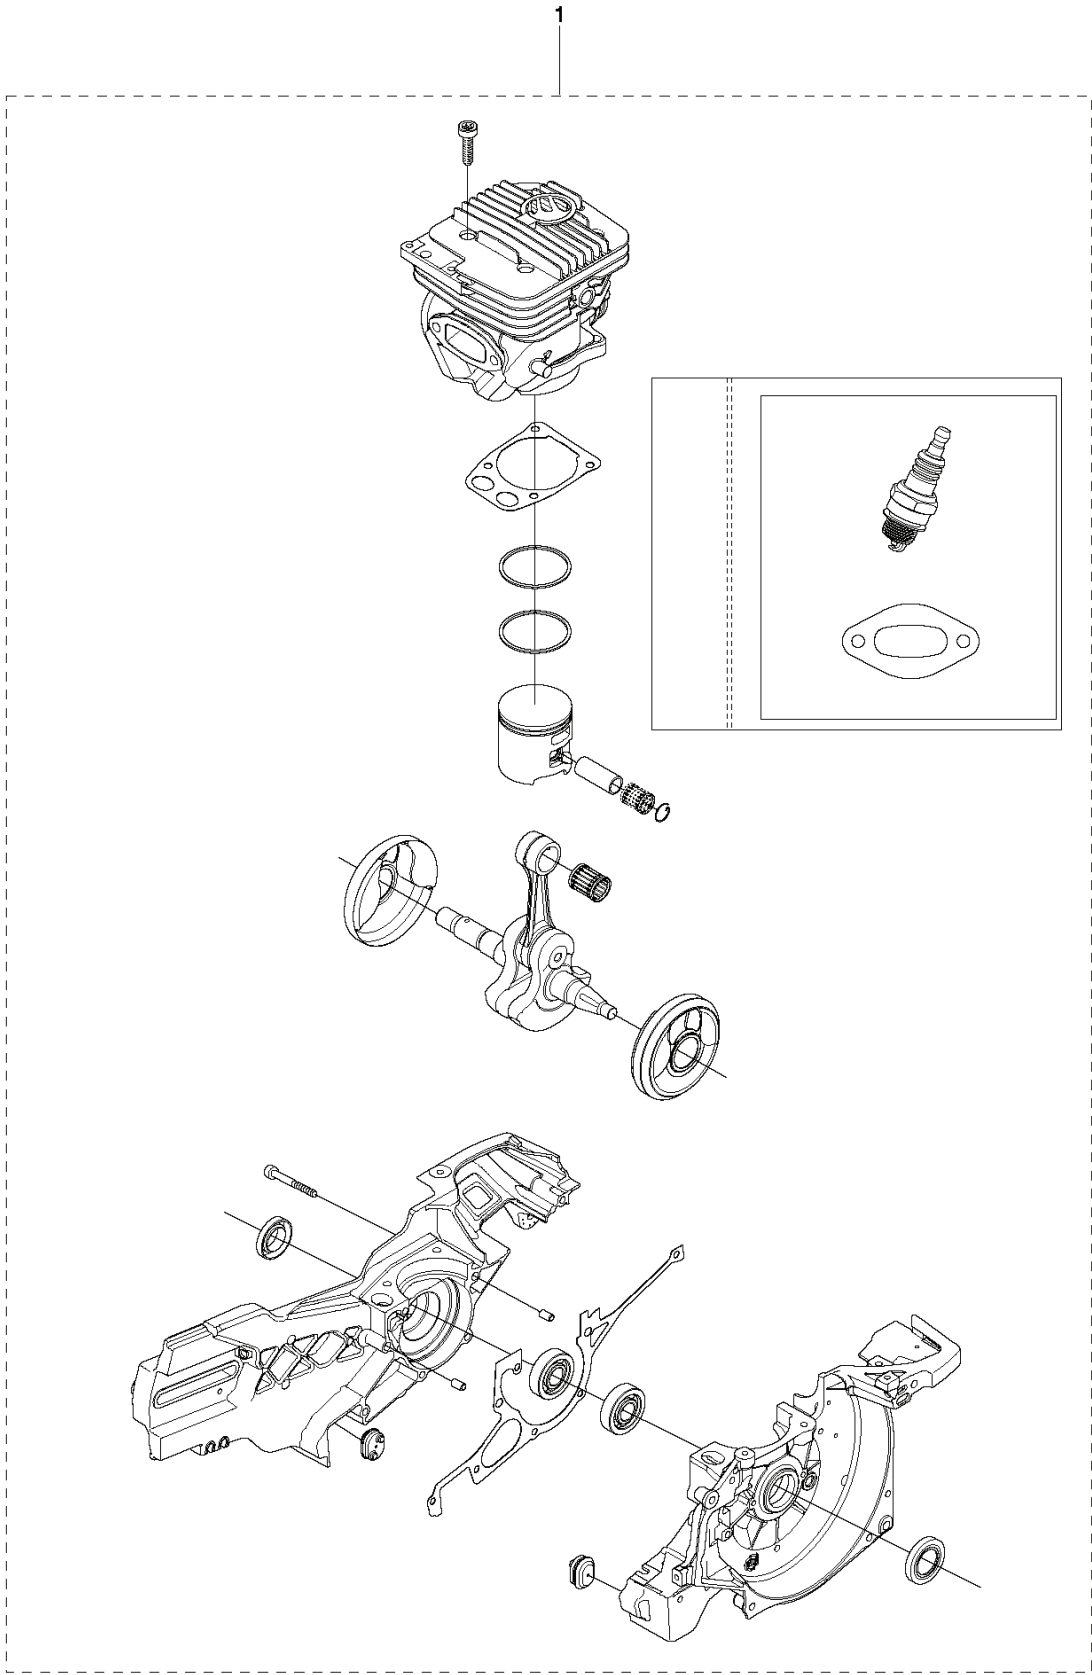

REF.	PART NO.	DESCRIPTION	REMARK	QTY.	KIT
1	501485402	SPARK PLUG CAP		1	
2	503235111	SPARK PLUG	RCJ6Y	1	
3	506387834	IGNITION CABLE		1	
4	505277516	CABLE SLEEVE		1	
5	510115603	IGNITION MODULE	Incl. 1, 3, 4	1	
6	501839801	CABLE		1	
7	503215320	SCREW ITXSCM		2	
8	503212806	SCREW CCRPANT		1	
9	506318602	STOP SWITCH		1	
10	503230101	WASHER		1	
11	503221011	HEXAGON NUT		1	
12	503230042	WASHER		2	
13	501634801	SPRING		2	
14	501673203	PAWL		2	
15	506006901	SCREW		2	
16	501375604	FLYWHEEL	Incl. 12 - 15	1	

R K960