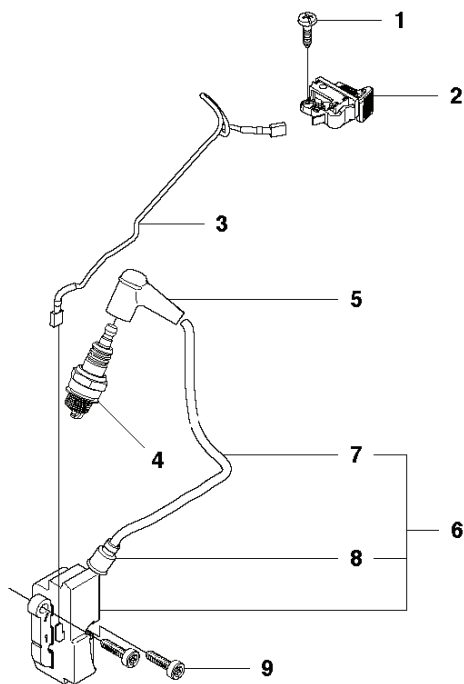

B K750

REF.	PART NO.	DESCRIPTION	REMARK	QTY.	KIT
1	506340542	BLADE GUARD	12"	1	
1	506340544	BLADE GUARD	14"	1	
2	503215320	SCREW ITXSCM		1	
3	506344602	HANDLE		1	
4	506266302	LINING		1	
5	506266401	SCREEN		1	
6	506266501	FLANGE		1	
7	505574116	SCREW ITXSCM		3	
8	506324801	SUPPORT FLANGE		1	
9	506028701	FLANGE WASHER		2	
9	506070901	FLANGE WASHER		2	
10	506379620	KIT		1	
10	506379622	BUSHING		1	
10	506379625	KIT		1	
10	506028830	BUSHING		1	
11	506284104	LABEL		1	
11	506284102	LABEL		1	
11	506284114	LABEL		1	
11	506284112	LABEL		1	

G K750

13

REF.	PART NO.	DESCRIPTION	REMARK	QTY.	KIT
1	544061201	SCREW ITXSCM		1	
2	503215420	SCREW ITXSCT		3	
3	506377202	SPRING RETAINER		1	
4	522832301	GROUND SUPPORT		1	
5	503226504	SQUARE NUT		1	
6	503215310	SCREW ITXSCM		3	
7	503215340	SCREW ITXSCM		1	
8	522832401	GROUND SUPPORT		1	
9	506385804	HANDLE		1	
10	506371103	FRONT HANDLE		1	
11	506387102	STOP		1	
12	503266003	COUPLER		1	
12	503266004	COUPLER		1	
13	505095501	HOSE KIT		1	

J K750

REF.	PART NO.	DESCRIPTION	REMARK	QTY.	KIT
1	503212810	SCREW CCRPANT		2	
2	506318602	STOP SWITCH		1	
3	506378402	CABLE		1	
4	503235111	SPARK PLUG		1	
5	501485402	SPARK PLUG CAP		1	
6	580380501	IGNITION MODULE		1	
7	506387834	IGNITION CABLE		1	
8	505277516	CABLE SLEEVE		1	
9	503215320	SCREW ITXSCM		2	

REF.	PART NO.	DESCRIPTION	REMARK	QTY.	KIT
1	503212810	SCREW CCRPANT		2	
10	506378501	CABLE		1	
11	503230101	WASHER		1	
12	503221011	HEXAGON NUT		1	
13	501375604	FLYWHEEL		1	
14	503230042	WASHER		2	
15	501634801	SPRING		2	
16	501673203	PAWL		2	
17	506006901	SCREW		2	