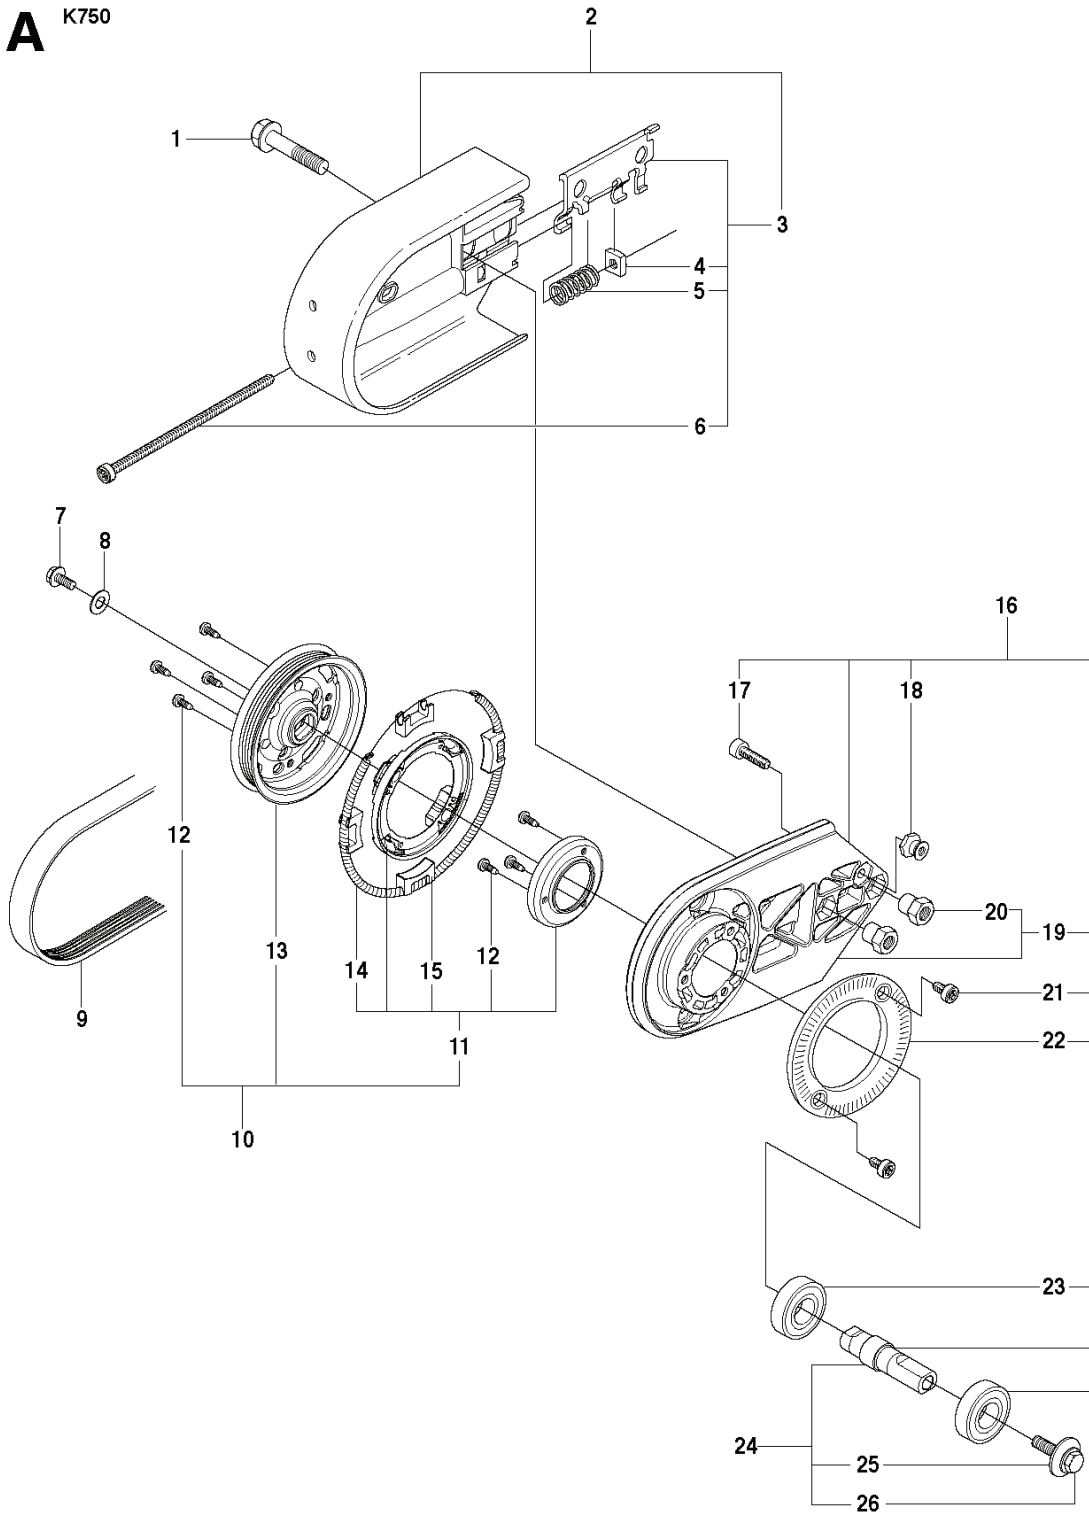

K750, 544936207, 2010-02

SPARE PARTS LIST

L K750

1

9

10

REF.	PART NO.	DESCRIPTION	REMARK	QTY.	KIT
1	506385305	GASKET KIT		1	
2	506412301	GASKET		1	
3	506376902	GASKET		1	
4	506377002	GASKET		1	
5	506377003	GASKET		1	
6	544219302	INSERT		1	
7	503260204	SEALING RING		2	
8	506376701	GASKET		1	
9	544181602	FILTER		1	
10	506367203	AIR FILTER		1	
11	506393202	CARBURETTOR BRACKET		1	
12	503226504	SQUARE NUT		4	
13	503215310	SCREW ITXSCM		2	
14	506370601	FLANGE INLET PIPE		1	
15	506369801	INLET PIPE		1	
16	503215320	SCREW ITXSCM		1	
17	506370501	FLANGE INLET PIPE		1	
18	506369701	INLET PIPE		1	
19	503400609	IMPULSE HOSE		1	
20	544352601	PLATE		1	
21	503215356	SCREW ITXSCM		2	
22	503283209	CARBURETTOR		1	
23	506376803	GASKET		1	

A K750

REF.	PART NO.	DESCRIPTION	REMARK	QTY.	KIT
1	506284401	SCREW EHHFM		2	
2	506393602	BELT GUARD		1	
3	506266604	BELT TENSIONER ASSY		1	
4	506409301	NUT		1	
5	506266801	COMPRESSION SPRING		1	
6	503207205	SCREW CITXSCM		1	
7	503200045	SCREW EHHFM		1	
8	503230116	WASHER		1	
9	544908402	BELT		1	
10	504037007	PULLEY		1	
11	505445403	CASSETTE		1	
12	503212810	SCREW CCRPANT		7	
13	504062201	PULLEY		1	
14	544441001	DRAW SPRING		1	
15	544440402	BRAKE SHOE		4	
16	506394208	BEARING HOUSING		1	
17	505574116	SCREW ITXSCM		1	
18	506143201	NUT CAP		1	
19	506394206	BEARING HOUSING		1	
20	506287301	NUT		2	
21	503215310	SCREW ITXSCM		2	
22	506288401	SCREEN		1	
23	583953301	BALL BEARING		2	
24	506298365	SHAFT		1	
25	506139511	WASHER		1	
26	506139601	SCREW EHHFM		1	