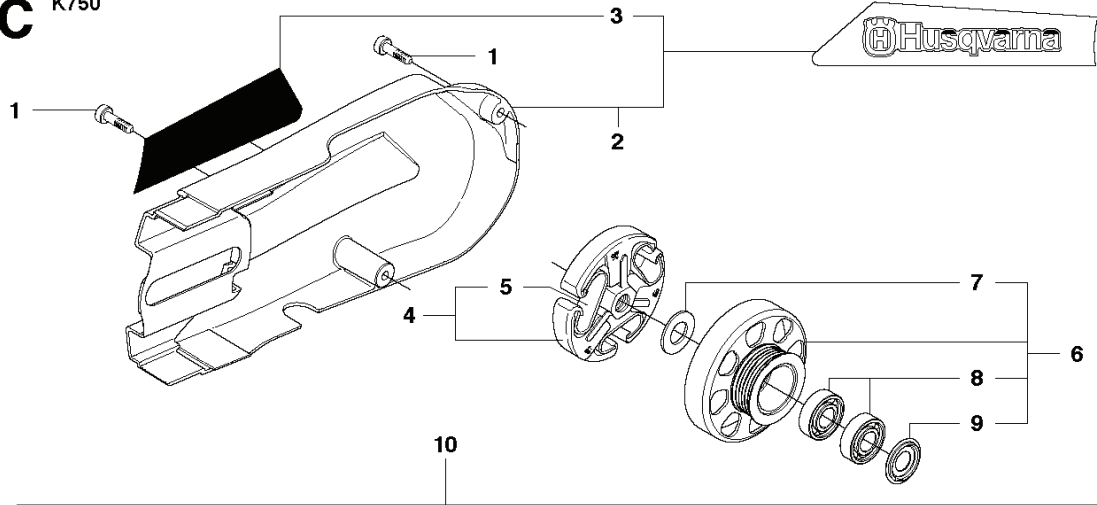

C K750

REF.	PART NO.	DESCRIPTION	REMARK	QTY.	KIT
1	503215321	SCREW ITXSCM		2	
2	522980801	BELT GUARD ASSY		1	
3	544891101	LABEL		1	
4	503744406	CLUTCH ASSY		1	
5	503744301	CLUTCH SPRING		3	
6	502289202	DRIVING PULLEY ASSY		1	
7	503230070	WASHER		1	
8	525831801	BALL BEARING		2	
9	506316901	DUST COVER		1	
10	574364101	CRANKCASE ASSY		1	
11	506385305	GASKET KIT		1	
12	501981001	SCREW ITXSCM		1	
13	544007801	BRACKET		1	
14	503215341	SCREW ITXSCM		6	
15	503260204	SEALING RING		2	
16	501270801	GUIDE BUSHING		2	
17	738220225	BALL BEARING		2	
18	506377003	GASKET		1	
19	503846101	BUFFER		1	
20	503226504	SQUARE NUT		1	
21	503215316	SCREW ITXSCM		2	
22	522474801	PLATE		1	
23	522475701	SPRING RETAINER		1	
24	506412301	GASKET		1	
25	506376902	GASKET		1	
26	506377002	GASKET		1	
27	544219302	INSERT		1	
28	506376701	GASKET		1	
29	506376803	GASKET		1