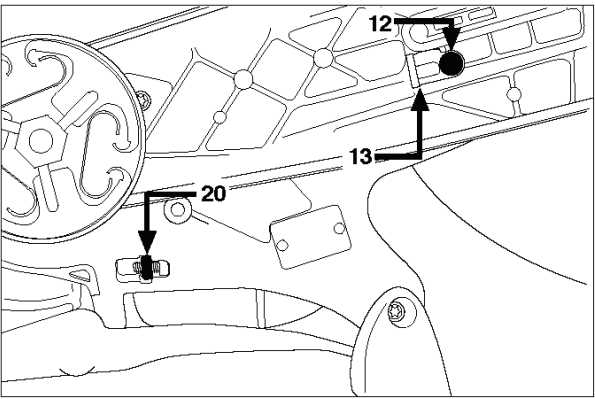

C K750

REF.	PART NO.	DESCRIPTION	REMARK	QTY.	KIT
1	503215321	SCREW ITXSCM		2	
2	522980801	BELT GUARD ASSY		1	
3	544891101	LABEL		1	
4	503744406	CLUTCH ASSY		1	
5	503744301	CLUTCH SPRING		3	
6	502289202	DRIVING PULLEY ASSY		1	
7	503230070	WASHER		1	
8	525831801	BALL BEARING		2	
9	506316901	DUST COVER		1	
10	574364101	CRANKCASE ASSY		1	
11	506385305	GASKET KIT		1	
12	501981001	SCREW ITXSCM		1	
13	544007801	BRACKET		1	
14	503215341	SCREW ITXSCM		6	
15	503260204	SEALING RING		2	
16	501270801	GUIDE BUSHING		2	
17	738220225	BALL BEARING		2	
18	506377003	GASKET		1	
19	503846101	BUFFER		1	
20	503226504	SQUARE NUT		1	
21	503215316	SCREW ITXSCM		2	
22	522474801	PLATE		1	
23	522475701	SPRING RETAINER		1	
24	506412301	GASKET		1	
25	506376902	GASKET		1	
26	506377002	GASKET		1	
27	544219302	INSERT		1	
28	506376701	GASKET		1	
29	506376803	GASKET		1