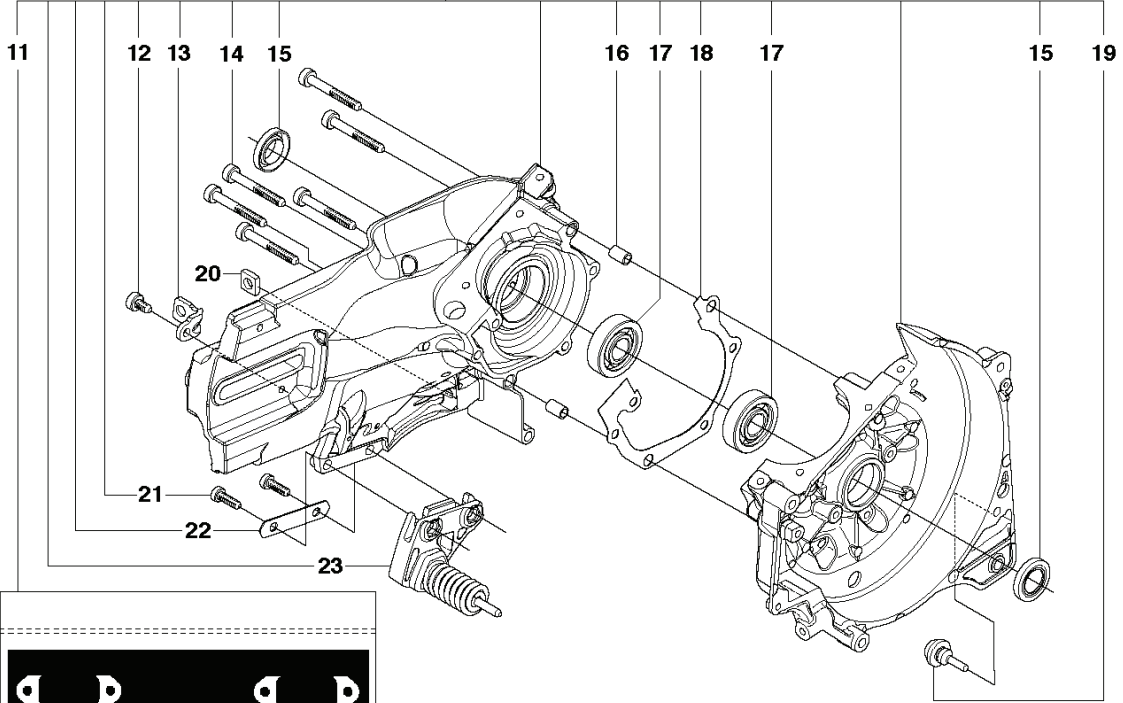

C K750

REF.	PART NO.	DESCRIPTION	REMARK	QTY.	KIT
1	503215321	SCREW ITXSCM		2	
2	522980801	BELT GUARD ASSY		1	
3	544891101	LABEL		1	
4	503744406	CLUTCH ASSY		1	
5	503744301	CLUTCH SPRING		3	
6	502289202	DRIVING PULLEY ASSY		1	
7	503230070	WASHER		1	
8	525831801	BALL BEARING		2	
9	506316901	DUST COVER		1	
10	574364101	CRANKCASE ASSY		1	
11	506385305	GASKET KIT		1	
12	501981001	SCREW ITXSCM		1	
13	544007801	BRACKET		1	
14	503215341	SCREW ITXSCM		6	
15	503260204	SEALING RING		2	
16	501270801	GUIDE BUSHING		2	
17	738220225	BALL BEARING		2	
18	506377003	GASKET		1	
19	503846101	BUFFER		1	
20	503226504	SQUARE NUT		1	
21	503215316	SCREW ITXSCM		2	
22	522474801	PLATE		1	
23	522475701	SPRING RETAINER		1	
24	506412301	GASKET		1	
25	506376902	GASKET		1	
26	506377002	GASKET		1	
27	544219302	INSERT		1	
28	506376701	GASKET		1	
29	506376803	GASKET		1