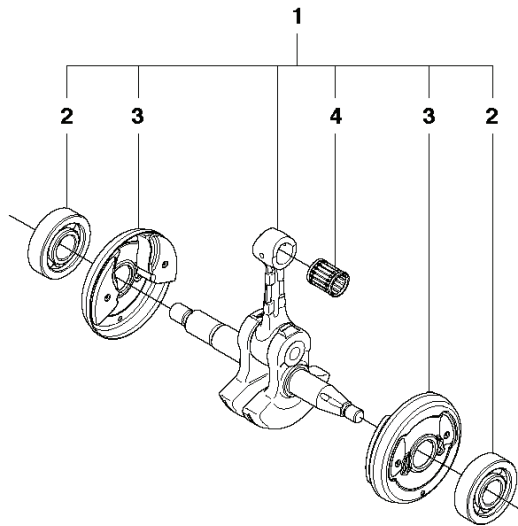

E K750

REF.	PART NO.	DESCRIPTION	REMARK	QTY.	KIT
1	502295002	CRANKSHAFT ASSY		1	
2	738220225	BALL BEARING		2	
3	537203301	CUP		2	
4	503255601	NEEDLE BEARING		1