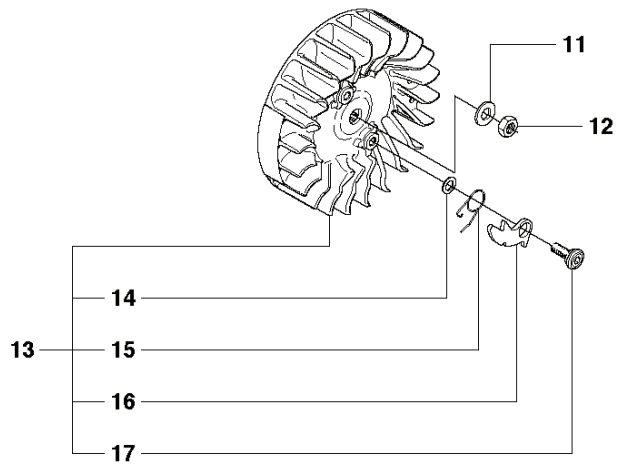

B K750

REF.	PART NO.	DESCRIPTION	REMARK	QTY.	KIT
1	506340542	BLADE GUARD	12"	1	
1	506340544	BLADE GUARD	14"	1	
2	503215320	SCREW ITXSCM		1	
3	506344602	HANDLE		1	
4	506266302	LINING		1	
5	506266401	SCREEN		1	
6	506266501	FLANGE		1	
7	505574116	SCREW ITXSCM		3	
8	506324801	SUPPORT FLANGE		1	
9	506028701	FLANGE WASHER		2	
9	506070901	FLANGE WASHER		2	
10	506379620	KIT		1	
10	506379622	BUSHING		1	
10	506379625	KIT		1	
10	506028830	BUSHING		1	
11	506284104	LABEL		1	
11	506284102	LABEL		1	
11	506284114	LABEL		1	
11	506284112	LABEL		1	

G K750

13

REF.	PART NO.	DESCRIPTION	REMARK	QTY.	KIT
1	544061201	SCREW ITXSCM		1	
2	503215420	SCREW ITXSCT		3	
3	506377202	SPRING RETAINER		1	
4	522832301	GROUND SUPPORT		1	
5	503226504	SQUARE NUT		1	
6	503215310	SCREW ITXSCM		3	
7	503215340	SCREW ITXSCM		1	
8	522832401	GROUND SUPPORT		1	
9	506385804	HANDLE		1	
10	506371103	FRONT HANDLE		1	
11	506387102	STOP		1	
12	503266003	COUPLER		1	
12	503266004	COUPLER		1	
13	505095501	HOSE KIT		1	

J K750

REF.	PART NO.	DESCRIPTION	REMARK	QTY.	KIT
1	503212810	SCREW CCRPANT		2	
2	506318602	STOP SWITCH		1	
3	506378402	CABLE		1	
4	503235111	SPARK PLUG		1	
5	501485402	SPARK PLUG CAP		1	
6	580380501	IGNITION MODULE		1	
7	506387834	IGNITION CABLE		1	
8	505277516	CABLE SLEEVE		1	
9	503215320	SCREW ITXSCM		2	

REF.	PART NO.	DESCRIPTION	REMARK	QTY.	KIT
1	503212810	SCREW CCRPANT		2	
10	506378501	CABLE		1	
11	503230101	WASHER		1	
12	503221011	HEXAGON NUT		1	
13	501375604	FLYWHEEL		1	
14	503230042	WASHER		2	
15	501634801	SPRING		2	
16	501673203	PAWL		2	
17	506006901	SCREW		2	