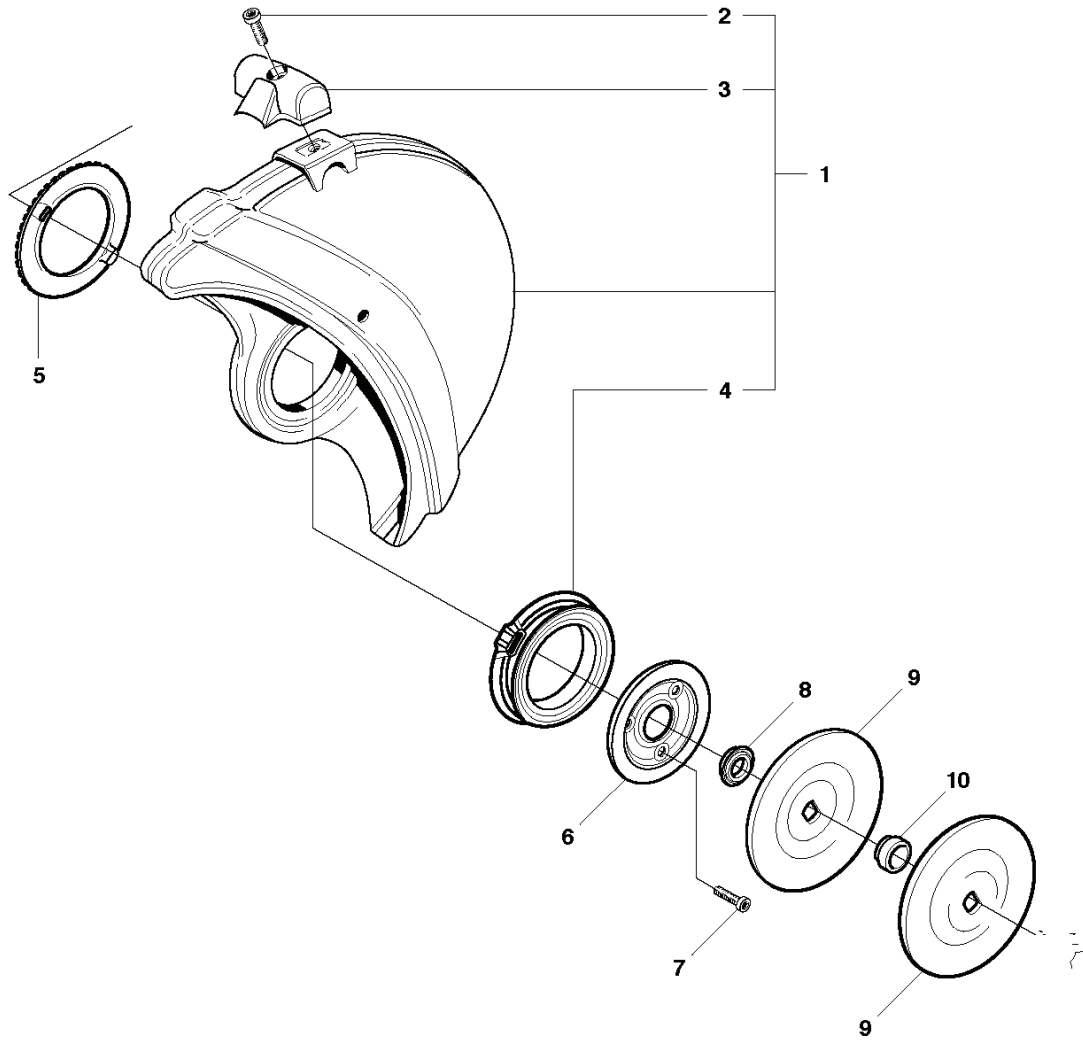

B K750

REF.	PART NO.	DESCRIPTION	REMARK	QTY.	KIT
1	506340542	BLADE GUARD	12"	1	
1	506340544	BLADE GUARD	14"	1	
2	503215320	SCREW ITXSCM		1	
3	506344602	HANDLE		1	
4	506266302	LINING		1	
5	506266401	SCREEN		1	
6	506266501	FLANGE		1	
7	505574116	SCREW ITXSCM		3	
8	506324801	SUPPORT FLANGE		1	
9	506028701	FLANGE WASHER		2	
9	506070901	FLANGE WASHER		2	
10	506379620	KIT		1	
10	506379622	BUSHING		1	
10	506379625	KIT		1	
10	506028830	BUSHING		1	
11	506284104	LABEL		1	
11	506284102	LABEL		1	
11	506284114	LABEL		1	
11	506284112	LABEL		1