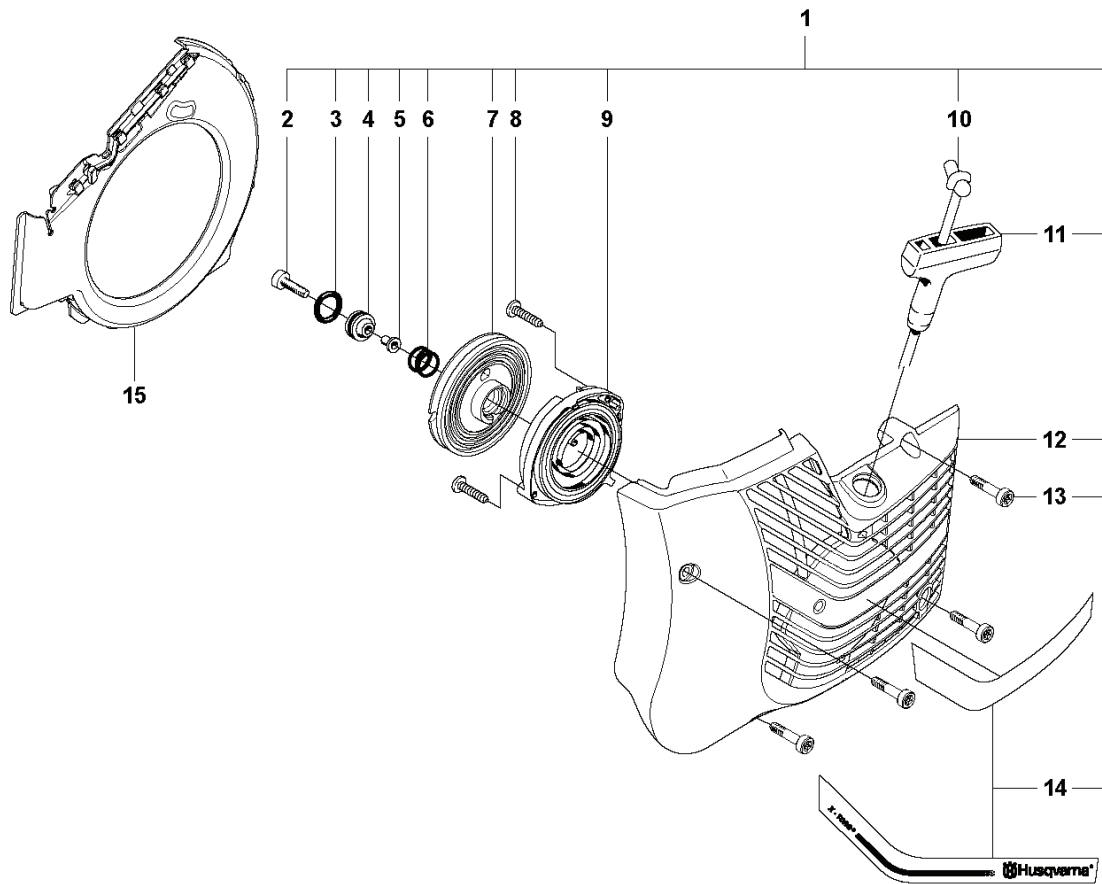

H K750

REF.	PART NO.	DESCRIPTION	REMARK	QTY.	KIT
1	506385613	STARTER		1	
2	510269222	SCREW ITX SCT		1	
3	740431300	O-RING		1	
4	510000801	SEALING		1	
5	506263101	SPACING SLEEVE		1	
6	506253001	COMPRESSION SPRING		1	
7	506258102	STARTER PULLEY		1	
8	503212810	SCREW CCRPANT		2	
9	596293101	RECOIL SPRING		1	
10	506335615	CORD		1	
10	506335650	STARTER ROPE		1	
11	503127901	STARTER HANDLE		1	
12	506369203	STARTER COVER		1	
13	503215321	SCREW ITXSCM		4	
14	544890802	LABEL		1	
15	544383901	AIR CONDUCTOR		1