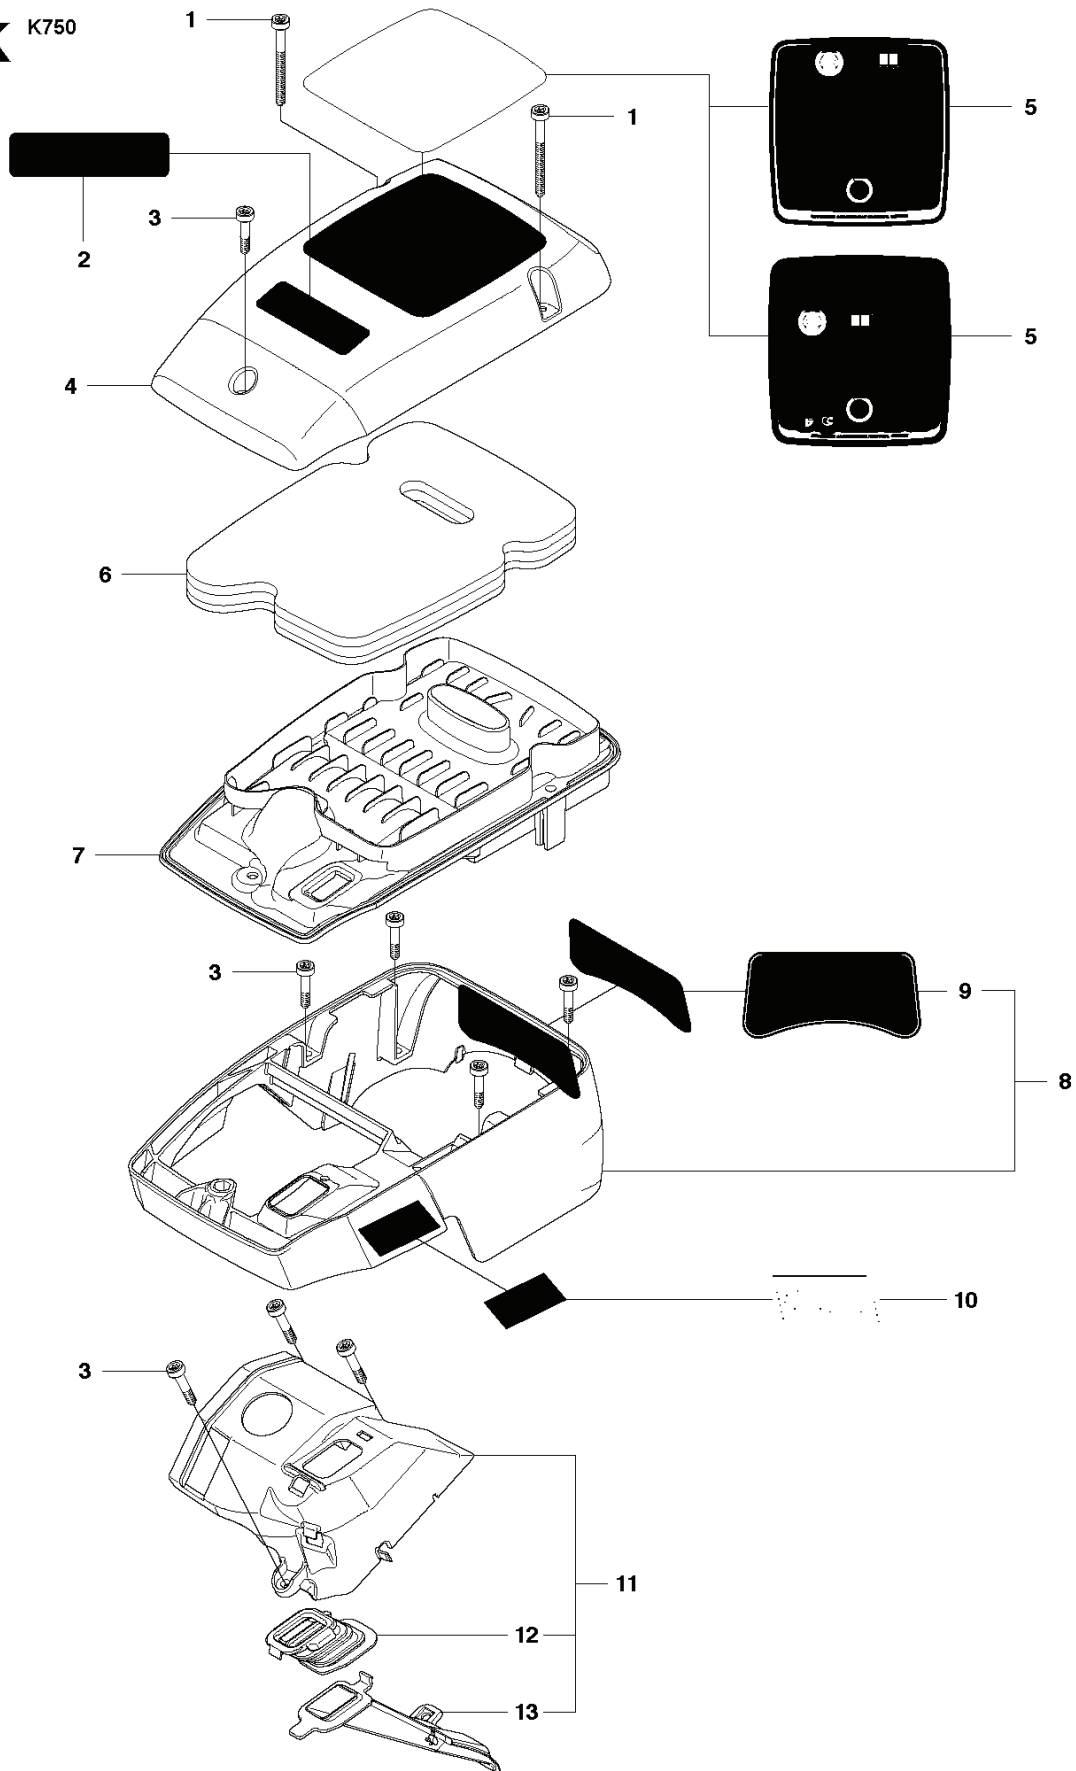

K K750

REF.	PART NO.	DESCRIPTION	REMARK	QTY.	KIT
1	503215356	SCREW ITXSCM		2	
2	544874602	LABEL		1	
3	503215321	SCREW ITXSCM		8	
4	506366802	FILTER COVER		1	
5	505038902	LABEL		1	
6	506367101	PREFILTER		1	
7	506366902	FILTER BOTTOM		1	
8	506398402	CYLINDER COVER ASSY		1	
9	544890901	LABEL		1	
10	544891003	LABEL		1	
11	506386201	COVER		1	
12	506370401	BELLOWS		1	
13	506370301	AIR NOZZLE		1