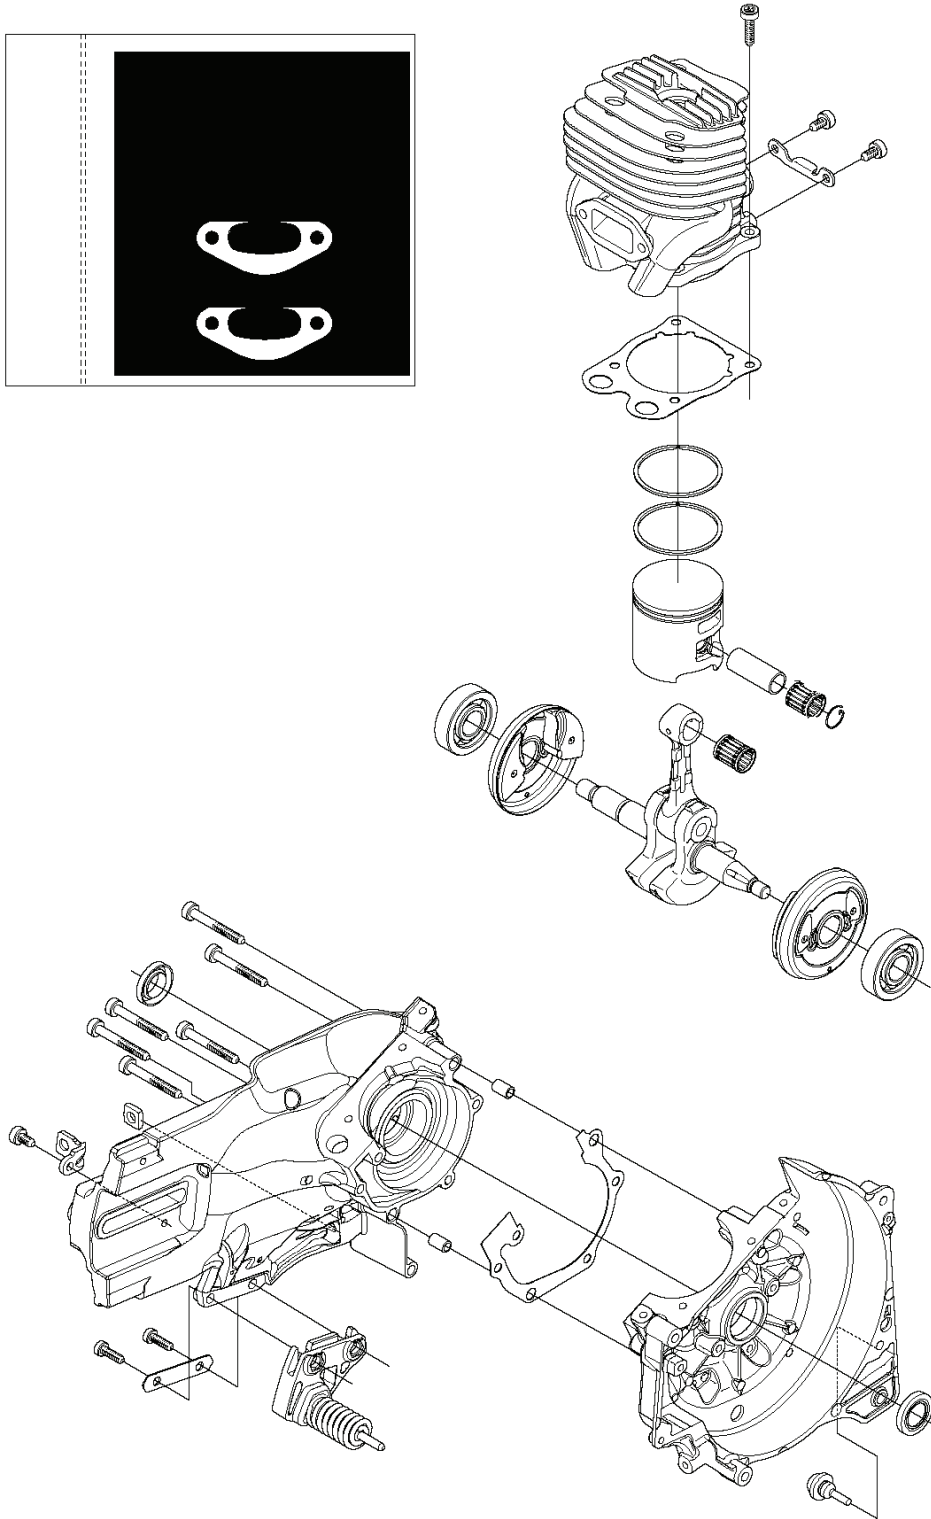

REF.	PART NO.	DESCRIPTION	REMARK	QTY.	KIT
1	503212810	SCREW CCRPANT		2	
10	506378501	CABLE		1	
11	503230101	WASHER		1	
12	503221011	HEXAGON NUT		1	
13	501375604	FLYWHEEL		1	
14	503230042	WASHER		2	
15	501634801	SPRING		2	
16	501673203	PAWL		2	
17	506006901	SCREW		2	

R K750

1