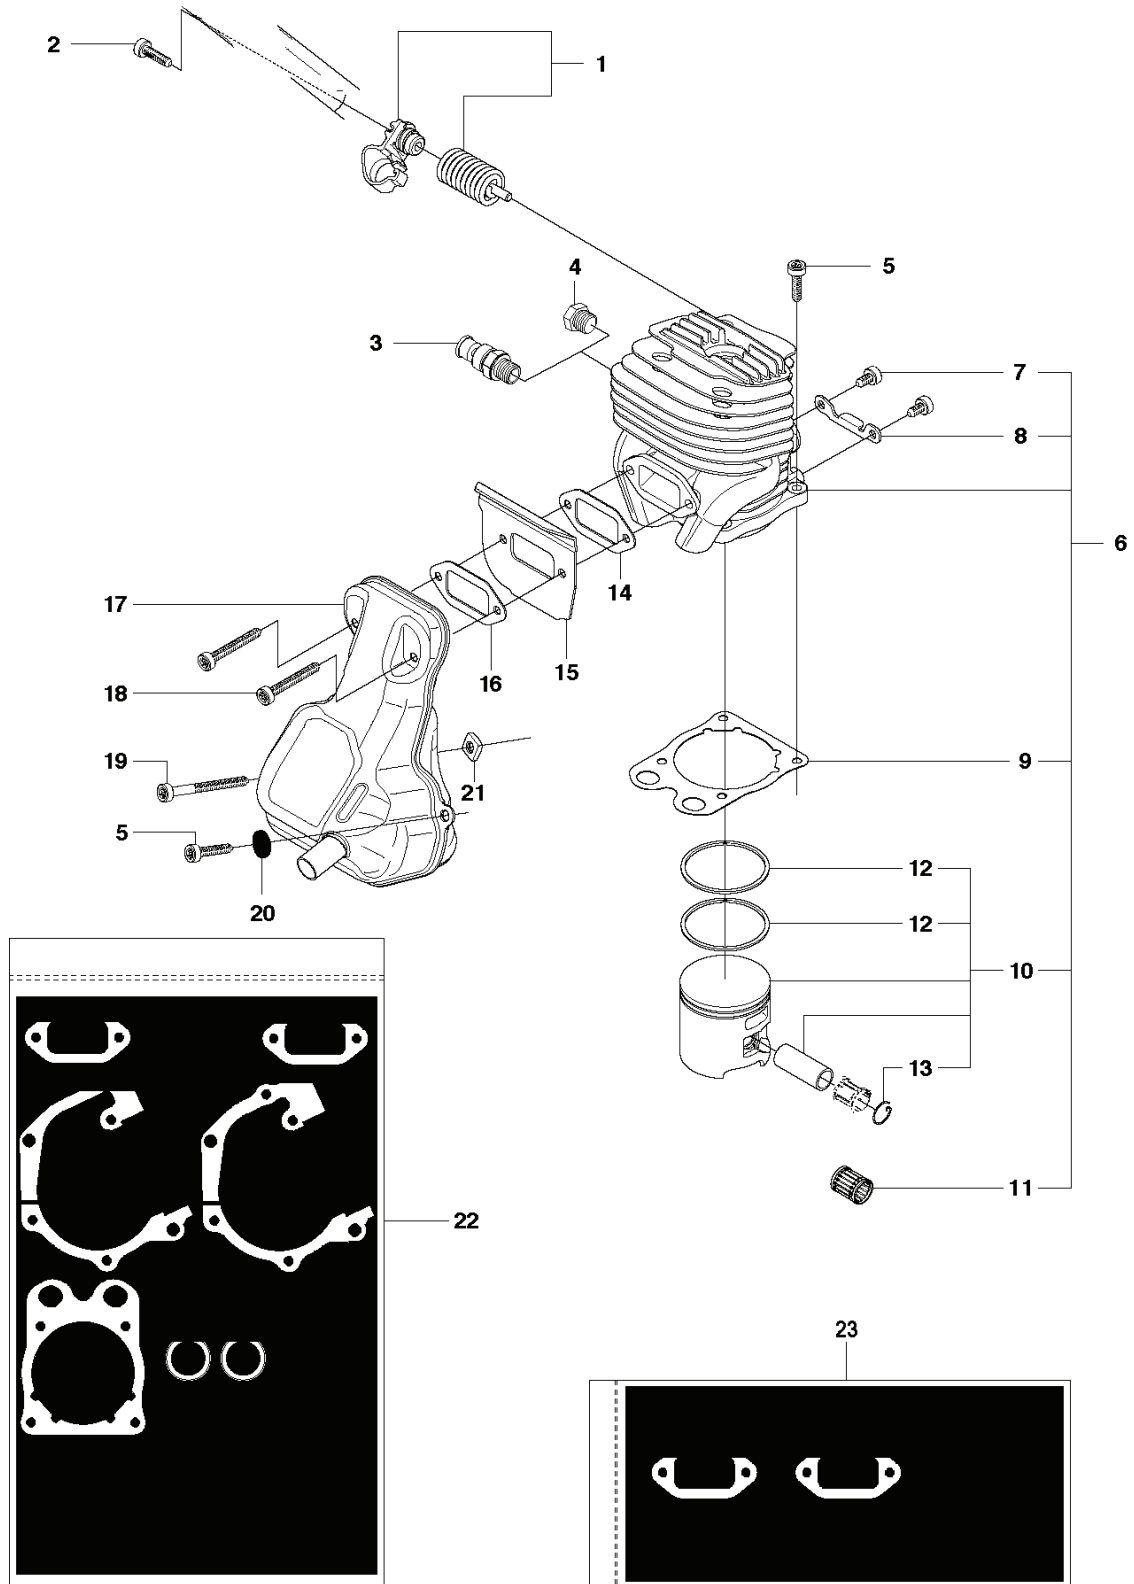

D K750

REF.	PART NO.	DESCRIPTION	REMARK	QTY.	KIT
1	505424501	ANTIVIBRATION ELEMENT		1	
2	544061201	SCREW ITXSCM		1	
3	503715301	DECOMPRESSION VALVE		1	
4	503552201	PLUG		1	
5	503215325	SCREW ITXSCM		5	
6	520757304	CYLINDER ASSY		1	
7	503215316	SCREW ITXSCM		2	
8	506368801	BRACKET		1	
9	506376701	GASKET		1	
10	506372401	PISTON ASSY		1	
11	503255601	NEEDLE BEARING		1	
12	503289047	PISTON RING		2	
13	737431200	SNAP RING		2	
14	506412301	GASKET		1	
15	506375802	COOLING AIR CONDUCTOR		1	
16	506376902	GASKET		1	
17	506364204	MUFFLER ASSY		1	
18	503215340	SCREW ITXSCM		2	
19	503215356	SCREW ITXSCM		1	
20	503230402	WASHER		1	
21	503226504	SQUARE NUT		1	
22	506385305	GASKET KIT		1	
23	505259601	MUFFLER KIT		1	
24	506377002	GASKET		1	
25	506377003	GASKET		1	
26	544219302	INSERT		1	
27	503260204	SEALING RING		2	
28	506376803	GASKET		1