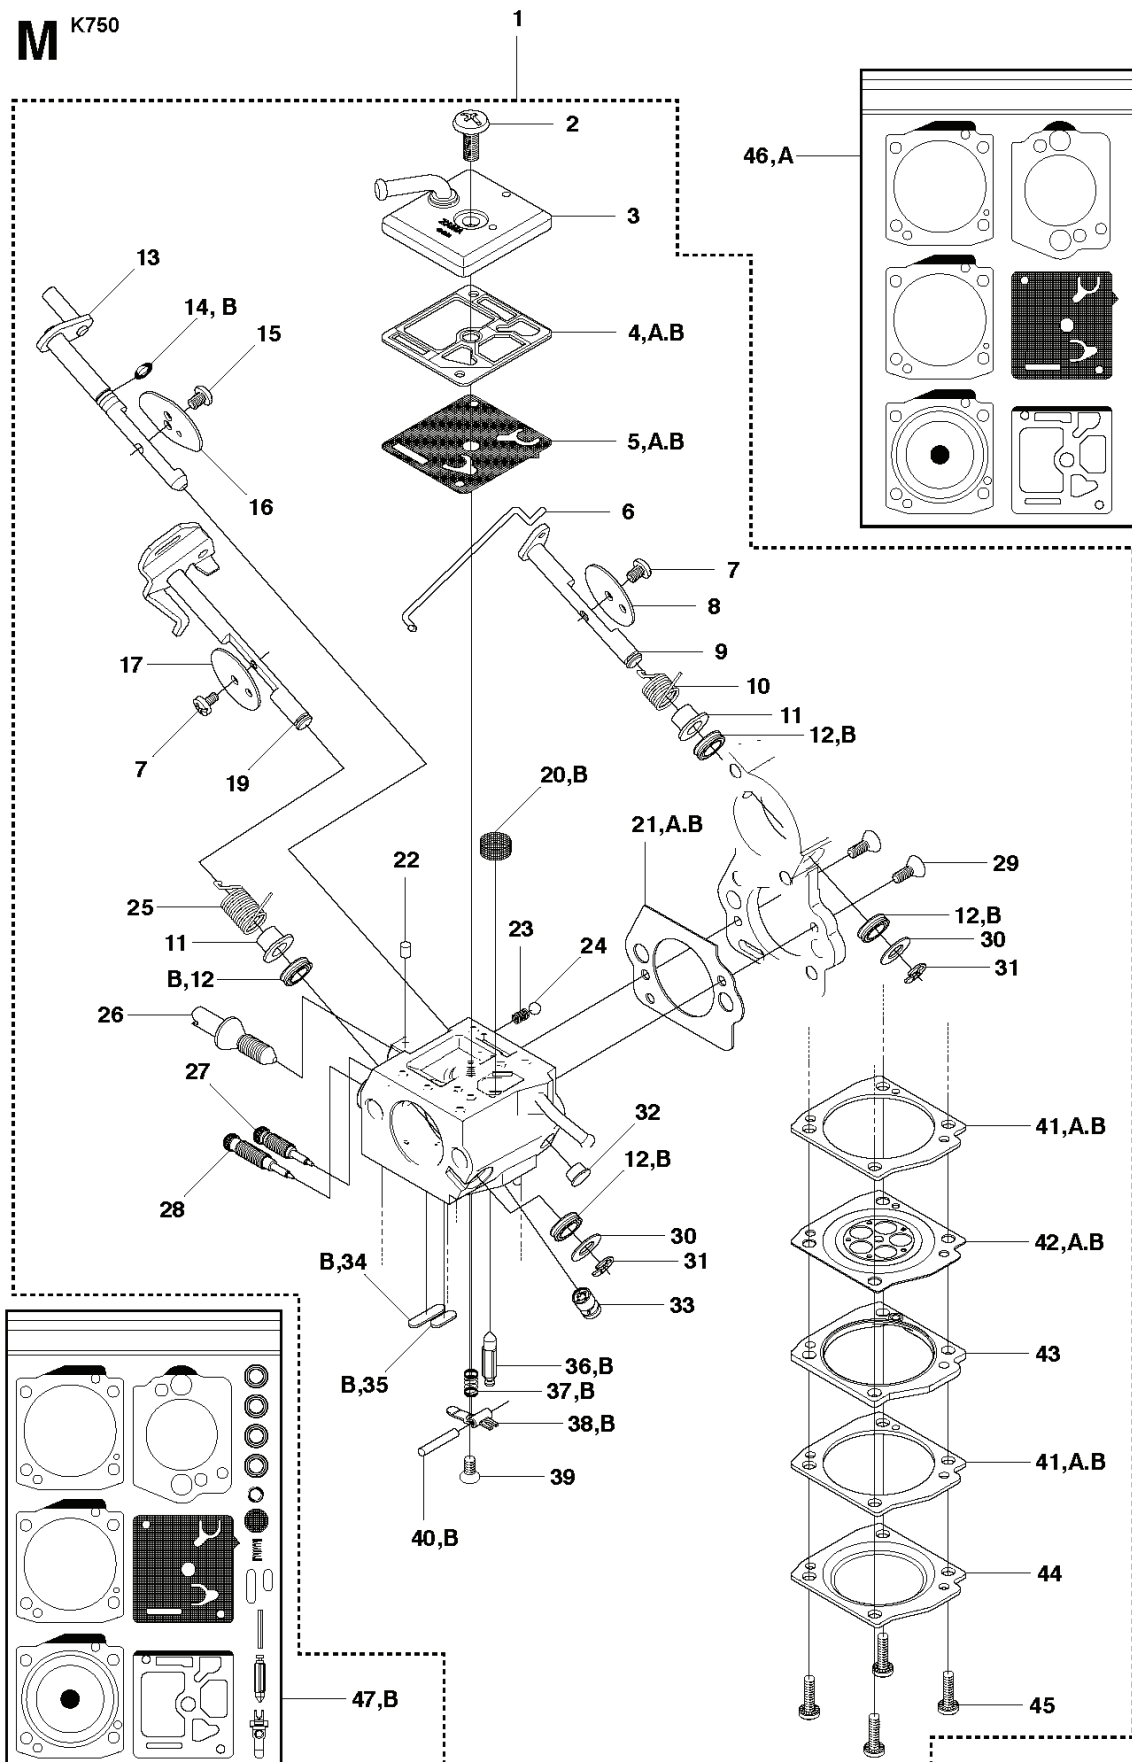

K750, 544936207, 2010-02

SPARE PARTS LIST

L K750

1

9

10

REF.	PART NO.	DESCRIPTION	REMARK	QTY.	KIT
1	506385305	GASKET KIT		1	
2	506412301	GASKET		1	
3	506376902	GASKET		1	
4	506377002	GASKET		1	
5	506377003	GASKET		1	
6	544219302	INSERT		1	
7	503260204	SEALING RING		2	
8	506376701	GASKET		1	
9	544181602	FILTER		1	
10	506367203	AIR FILTER		1	
11	506393202	CARBURETTOR BRACKET		1	
12	503226504	SQUARE NUT		4	
13	503215310	SCREW ITXSCM		2	
14	506370601	FLANGE INLET PIPE		1	
15	506369801	INLET PIPE		1	
16	503215320	SCREW ITXSCM		1	
17	506370501	FLANGE INLET PIPE		1	
18	506369701	INLET PIPE		1	
19	503400609	IMPULSE HOSE		1	
20	544352601	PLATE		1	
21	503215356	SCREW ITXSCM		2	
22	503283209	CARBURETTOR		1	
23	506376803	GASKET		1	

M K750

REF.	PART NO.	DESCRIPTION	REMARK	QTY.	KIT
1	503283209	CARBURETTOR		1	
2	503479601	SCREW		1	
3	544836401	PUMP COVER		1	
4	503616601	GASKET		1	
5	506396001	DIAPHRAGM PUMP		1	
6	506396501	ROD		1	
7	544082201	SCREW		2	
9	506397101	SHAFT ASSY		1	
10	506397501	SPRING		1	
11	506395401	COLLAR		2	
12	506396401	QUAD RING		4	
13	506397301	SHAFT ASSY		1	
14	506399001	O-RING		1	
15	503481801	SCREW		1	
16	506397801	VALVE		1	
17	537177001	VALVE		1	
19	506397401	SHAFT ASSY		1	
20	503535701	STRAINER		1	
21	506395801	GASKET		1	
22	503481101	PIECE		1	
23	537012601	SPRING		1	
24	537012501	BALL		1	
25	544836501	SPRING		1	
26	506397201	SCREW		1	
27	506397001	SCREW		1	
28	506396901	SCREW		1	
29	537385101	SCREW		2	
30	506397901	WASHER		2	
31	537385201	CLIP		2	
32	506399101	PLUG		1	
33	506396101	NOZZLE ASSY		1	
34	503535601	PLUG WELCH		1	
35	537177801	PLUG		1	
36	537176201	VALVE		1	
37	537273401	SPRING		1	
38	537176401	LEVER		1	
39	544082101	SCREW		1	
40	503480001	PIN RETAINING SCREW		1	
41	506396201	GASKET		2	
42	506395701	DIAPHRAGM ASSY		1	
43	506395501	COVER		1	
44	506395601	COVER		1	
45	506396601	SCREW		4	
46	506409901	GASKET KIT		1	
47	506410001	GASKET KIT		1	