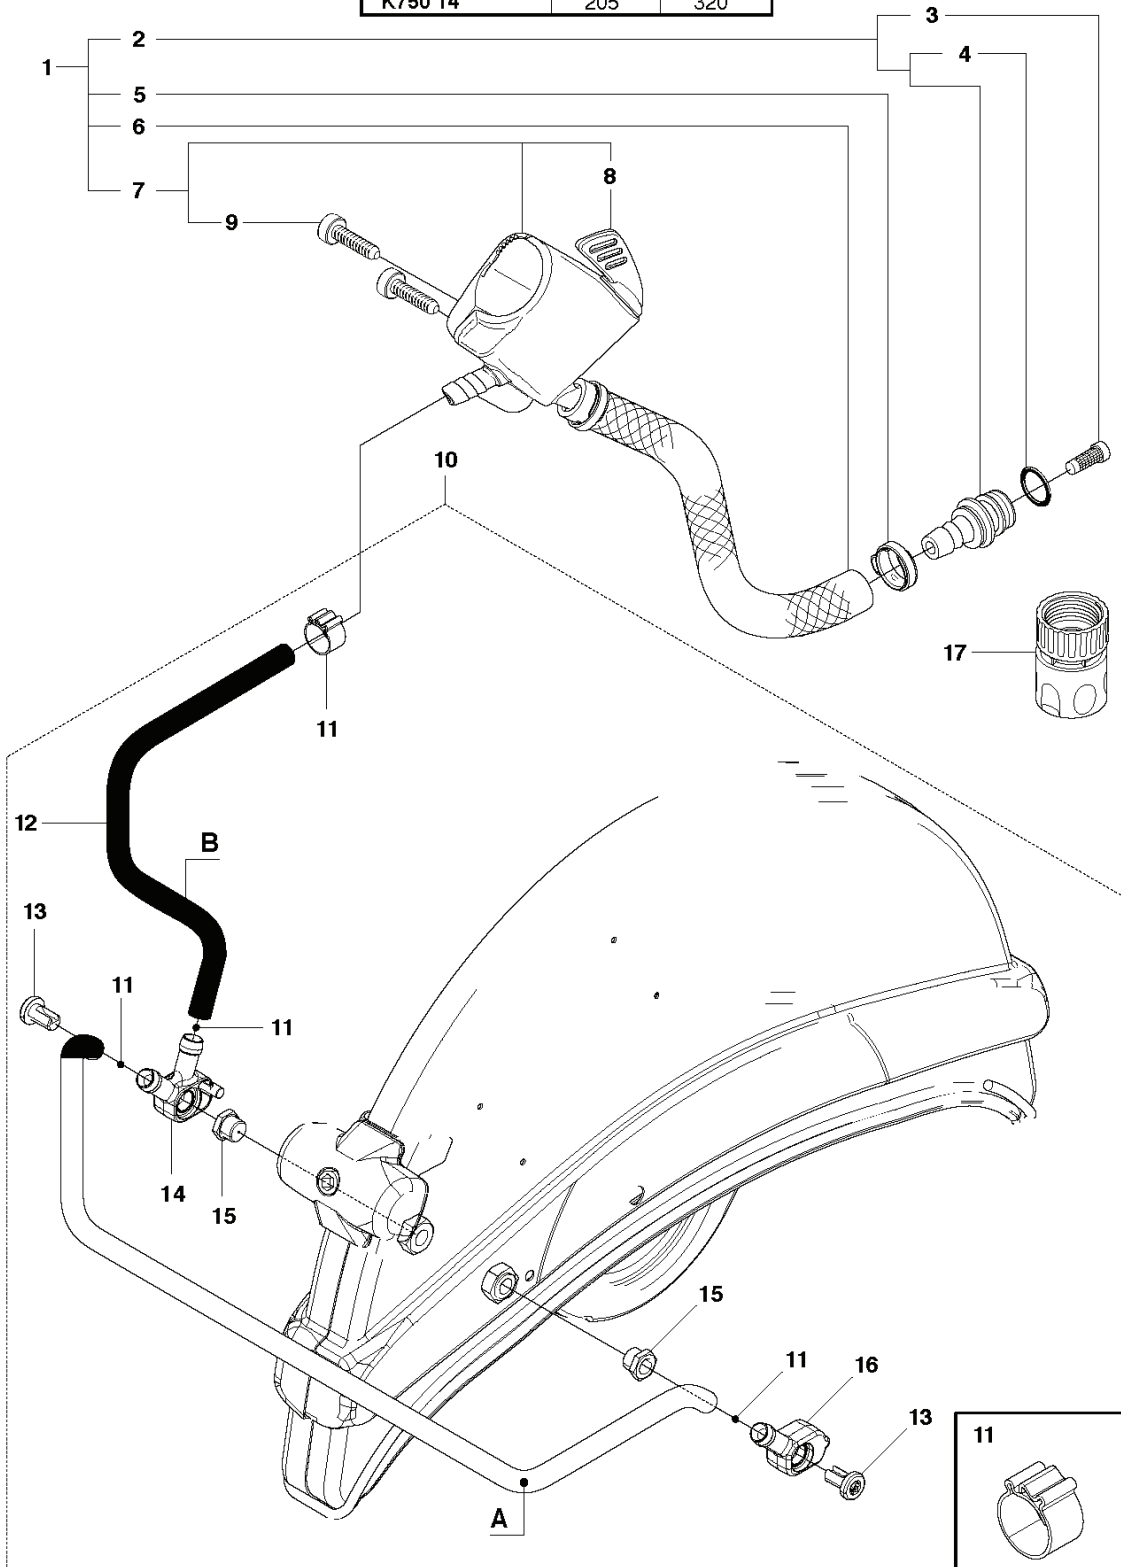

M K750

REF.	PART NO.	DESCRIPTION	REMARK	QTY.	KIT
1	503283209	CARBURETTOR		1	
2	503479601	SCREW		1	
3	544836401	PUMP COVER		1	
4	503616601	GASKET		1	
5	506396001	DIAPHRAGM PUMP		1	
6	506396501	ROD		1	
7	544082201	SCREW		2	
9	506397101	SHAFT ASSY		1	
10	506397501	SPRING		1	
11	506395401	COLLAR		2	
12	506396401	QUAD RING		4	
13	506397301	SHAFT ASSY		1	
14	506399001	O-RING		1	
15	503481801	SCREW		1	
16	506397801	VALVE		1	
17	537177001	VALVE		1	
19	506397401	SHAFT ASSY		1	
20	503535701	STRAINER		1	
21	506395801	GASKET		1	
22	503481101	PIECE		1	
23	537012601	SPRING		1	
24	537012501	BALL		1	
25	544836501	SPRING		1	
26	506397201	SCREW		1	
27	506397001	SCREW		1	
28	506396901	SCREW		1	
29	537385101	SCREW		2	
30	506397901	WASHER		2	
31	537385201	CLIP		2	
32	506399101	PLUG		1	
33	506396101	NOZZLE ASSY		1	
34	503535601	PLUG WELCH		1	
35	537177801	PLUG		1	
36	537176201	VALVE		1	
37	537273401	SPRING		1	
38	537176401	LEVER		1	
39	544082101	SCREW		1	
40	503480001	PIN RETAINING SCREW		1	
41	506396201	GASKET		2	
42	506395701	DIAPHRAGM ASSY		1	
43	506395501	COVER		1	
44	506395601	COVER		1	
45	506396601	SCREW		4	
46	506409901	GASKET KIT		1	
47	506410001	GASKET KIT		1	

E K750

REF.	PART NO.	DESCRIPTION	REMARK	QTY.	KIT
1	502295002	CRANKSHAFT ASSY		1	
2	738220225	BALL BEARING		2	
3	537203301	CUP		2	
4	503255601	NEEDLE BEARING		1	

N K750

	A (mm)	B (mm)
K750 12"	165	320
K750 14"	205	320