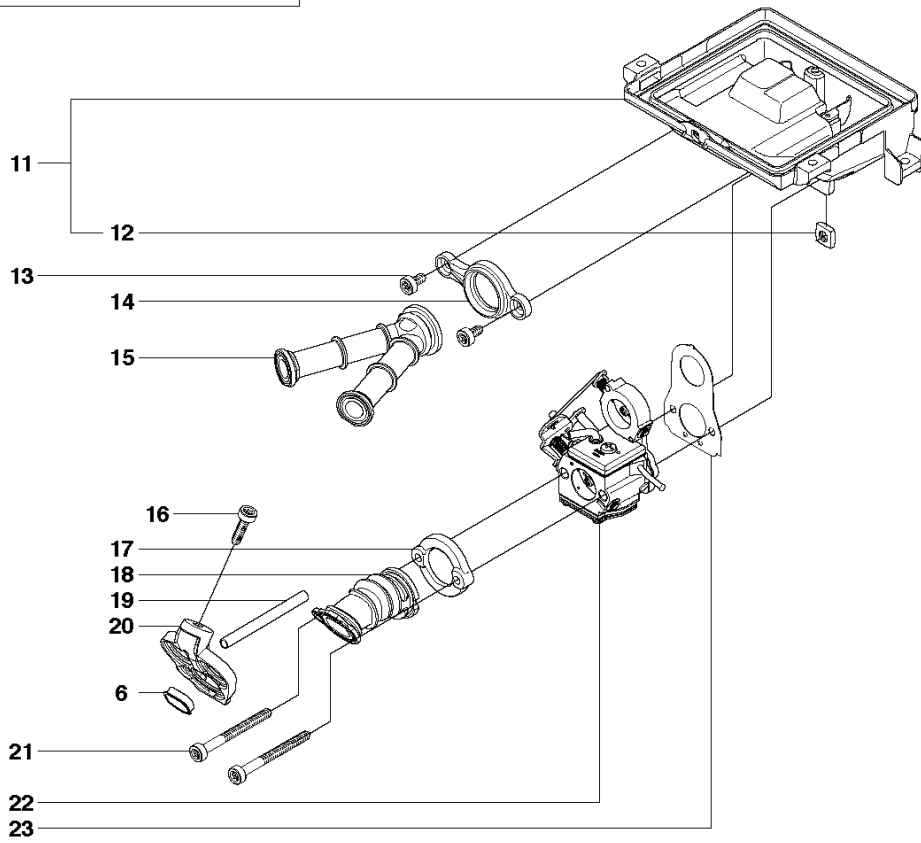

K750, 544936207, 2010-02

SPARE PARTS LIST

L K750

1

9

10

REF.	PART NO.	DESCRIPTION	REMARK	QTY.	KIT
1	506385305	GASKET KIT		1	
2	506412301	GASKET		1	
3	506376902	GASKET		1	
4	506377002	GASKET		1	
5	506377003	GASKET		1	
6	544219302	INSERT		1	
7	503260204	SEALING RING		2	
8	506376701	GASKET		1	
9	544181602	FILTER		1	
10	506367203	AIR FILTER		1	
11	506393202	CARBURETTOR BRACKET		1	
12	503226504	SQUARE NUT		4	
13	503215310	SCREW ITXSCM		2	
14	506370601	FLANGE INLET PIPE		1	
15	506369801	INLET PIPE		1	
16	503215320	SCREW ITXSCM		1	
17	506370501	FLANGE INLET PIPE		1	
18	506369701	INLET PIPE		1	
19	503400609	IMPULSE HOSE		1	
20	544352601	PLATE		1	
21	503215356	SCREW ITXSCM		2	
22	503283209	CARBURETTOR		1	
23	506376803	GASKET		1	

A K750

REF.	PART NO.	DESCRIPTION	REMARK	QTY.	KIT
1	506284401	SCREW EHHFM		2	
2	506393602	BELT GUARD		1	
3	506266604	BELT TENSIONER ASSY		1	
4	506409301	NUT		1	
5	506266801	COMPRESSION SPRING		1	
6	503207205	SCREW CITXSCM		1	
7	503200045	SCREW EHHFM		1	
8	503230116	WASHER		1	
9	544908402	BELT		1	
10	504037007	PULLEY		1	
11	505445403	CASSETTE		1	
12	503212810	SCREW CCRPANT		7	
13	504062201	PULLEY		1	
14	544441001	DRAW SPRING		1	
15	544440402	BRAKE SHOE		4	
16	506394208	BEARING HOUSING		1	
17	505574116	SCREW ITXSCM		1	
18	506143201	NUT CAP		1	
19	506394206	BEARING HOUSING		1	
20	506287301	NUT		2	
21	503215310	SCREW ITXSCM		2	
22	506288401	SCREEN		1	
23	583953301	BALL BEARING		2	
24	506298365	SHAFT		1	
25	506139511	WASHER		1	
26	506139601	SCREW EHHFM		1	