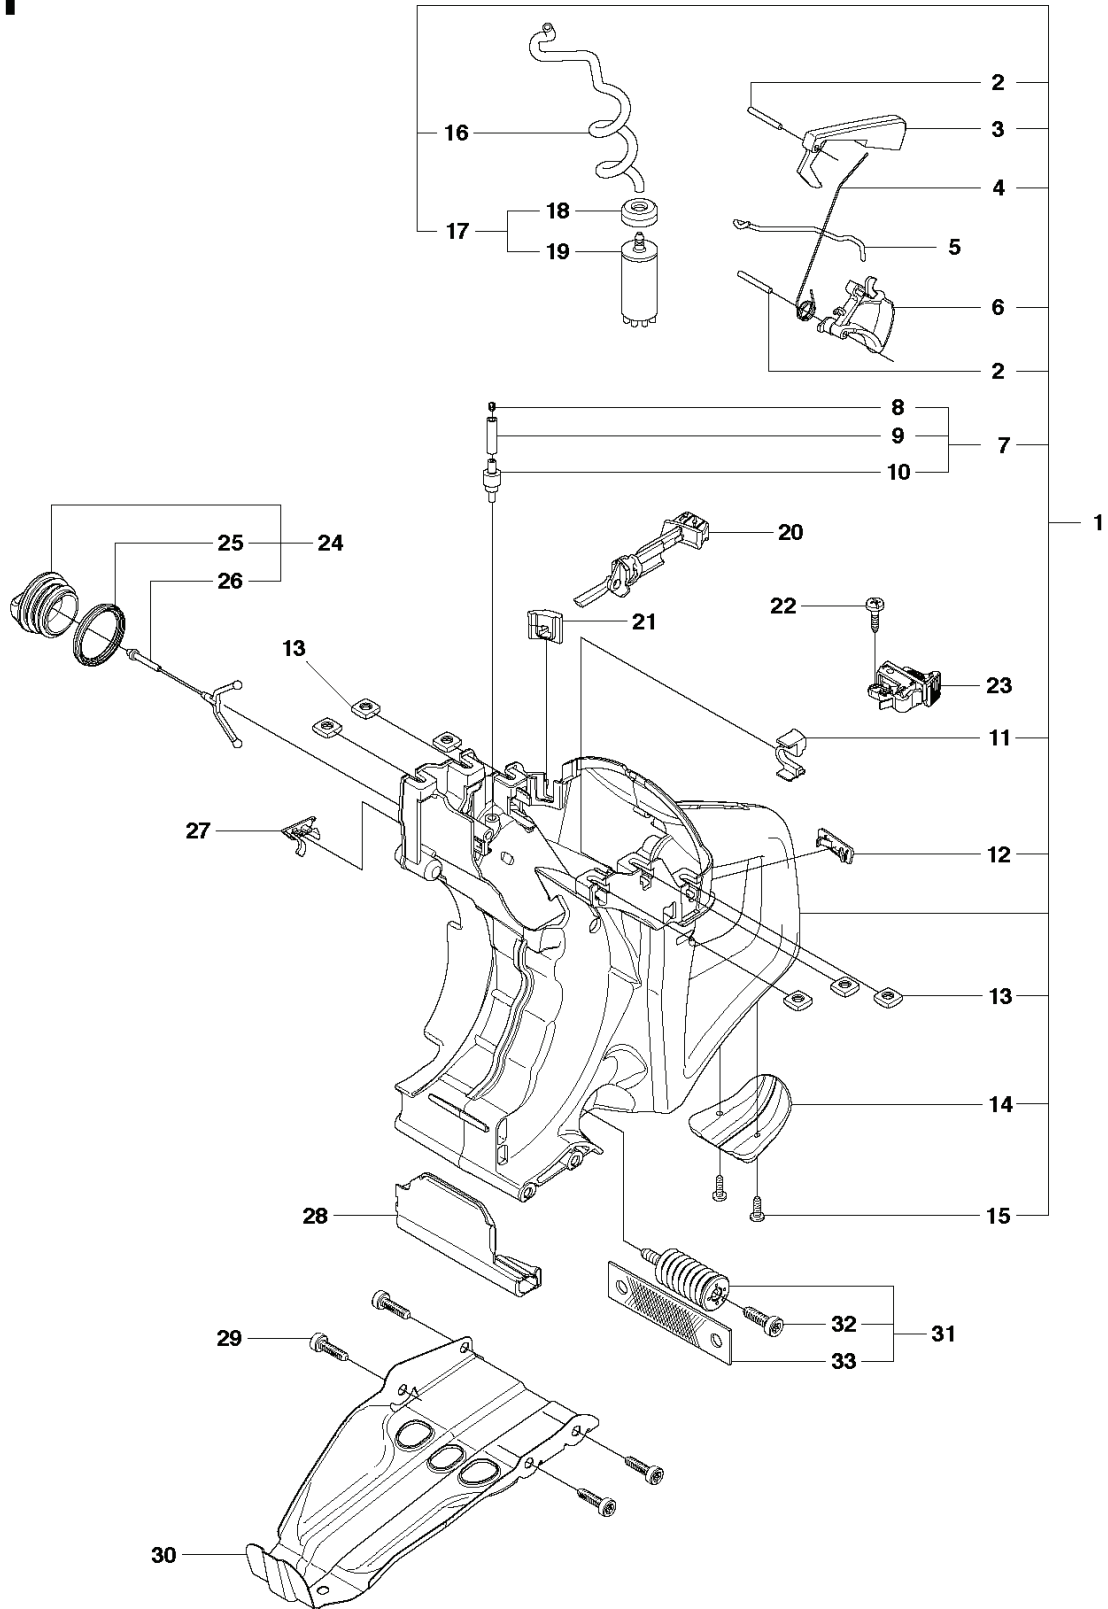

F K750

REF.	PART NO.	DESCRIPTION	REMARK	QTY.	KIT
1	506386513	FUEL TANK		1	
2	720124020	PARALLEL PIN		2	
3	506222802	THROTTLE LOCKOUT		1	
4	506379501	SPRING		1	
5	506371301	THROTTLE ROD		1	
6	506372003	THROTTLE TRIGGER		1	
7	506386601	TANK VENT ASSY		1	
8	504357201	PLUG		1	
9	544324929	FUEL HOSE		1	
10	503164001	TANK VENT		1	
11	544393201	HOSE CLIP		1	
12	501371301	LID		1	
13	503226504	SQUARE NUT		6	
14	506386702	GROUND SUPPORT		1	
15	503214516	SCREW CRCSFT		2	
16	544325003	FUEL HOSE		1	
17	506264111	FUEL FILTER		1	
18	506271101	HOSE CLAMP		1	
19	506264101	FUEL FILTER		1	
20	544229002	CHOKE CONTROL		1	
21	506378001	GROMMET		1	
22	503212810	SCREW CCRPANT		1	
23	506318602	STOP SWITCH		1	
24	506255903	TANK CAP ASSY		1	
25	506292101	GASKET		1	
26	503578901	HOLDER		1	
27	506394602	HUB CAP		1	
28	506381501	HEAT SHIELD		1	
29	503215420	SCREW ITXSCT		4	
30	506371902	BASEPLATE		1	
31	537210307	ANTIVIBRATION ELEMENT		1	
32	544061201	SCREW ITXSCM		1	
33	544238201	BAND		1