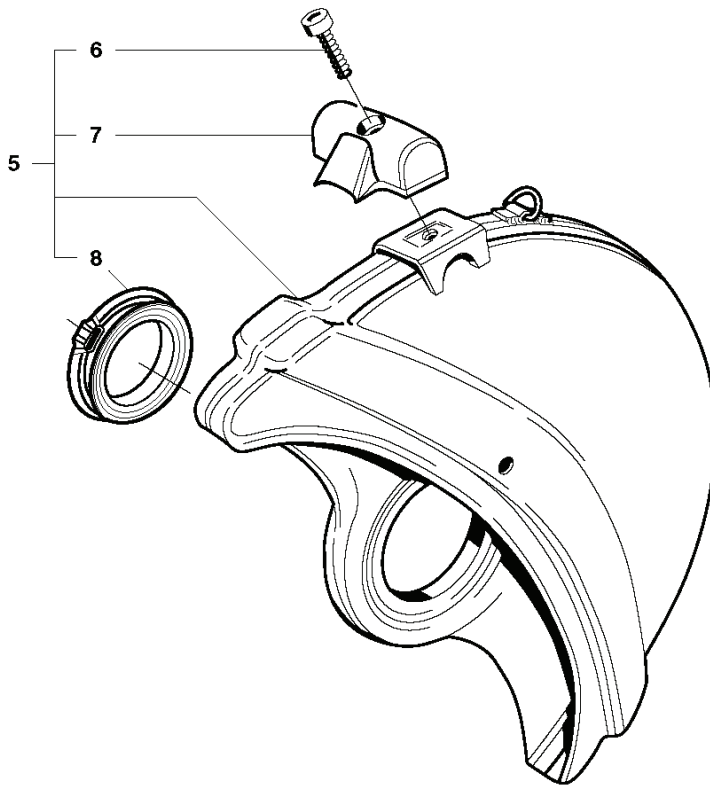

Q K960

**K12 FD
FIRE-RESCUE**

Rescue

9 — Husqvarna Rescue
max. 6"100 rpm
ANSI 4 PFF-1, ANSI Z89.1

10 — **ATTENTION**
This product has been certified for use by
trained fire rescue personnel only.