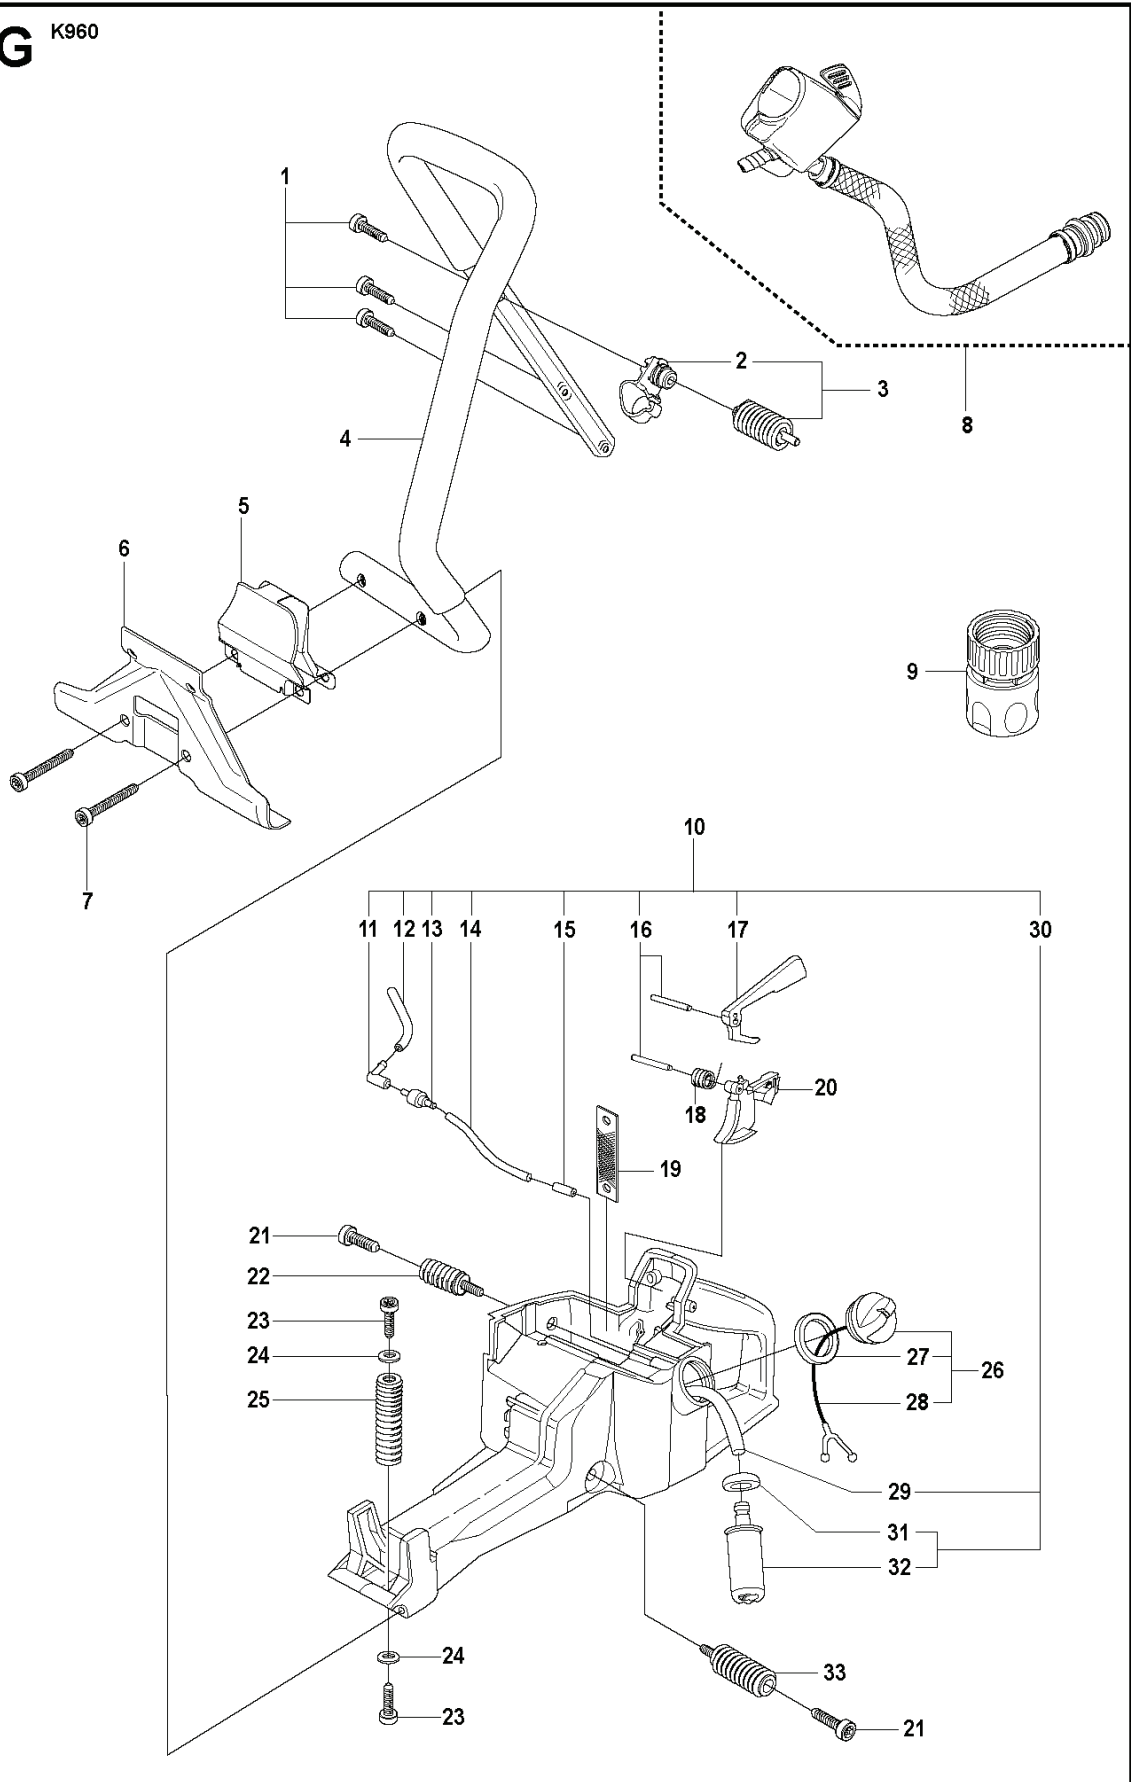

G K960

REF.	PART NO.	DESCRIPTION	REMARK	QTY.	KIT
1	503215420	SCREW ITXSCT		3	
2	544020802	SPRING RETAINER		1	
3	506389103	ANTIVIBRATION ELEMENT	Incl. 2	1	
4	544456801	HANDLE		1	
5	506297903	PROTECTIVE PLATE		1	
6	506233001	GROUND SUPPORT		1	
7	503215445	SCREW ITXSCT		2	
8	506385904	HOSE ASSY		1	
9	503266002	COUPLER		1	
10	544892006	FUEL TANK	Incl. 11 - 17, 30	1	
11	503454601	CONNECTION BEND		1	
12	501768305	FUEL HOSE		1	
13	506236101	TANK VENT		1	
14	544324932	FUEL HOSE		1	
15	506289501	NIPPLE		1	
16	720124020	PARALLEL PIN		2	
17	506222802	THROTTLE LOCKOUT		1	
18	506222901	SPRING THROTTLE TRIG		1	
19	544238201	BAND		1	
20	506222703	TRIGGER		1	
21	544061201	SCREW ITXSCT		1	
22	537210309	ANTIVIBRATION ELEMENT		1	
23	503215316	SCREW ITXSCT		2	
24	503230011	WASHER		2	
25	503468501	ANTIVIBRATION ELEMENT		1	
26	506255903	TANK CAP ASSY	Incl. 27, 28	1	
27	506292101	GASKET		1	
28	503578901	HOLDER		1	
29	503577602	FUEL HOSE		1	
30	506264111	FUEL FILTER	Incl. 31, 32	1	
31	506271101	HOSE CLAMP		1	
32	506264101	FUEL FILTER		1	
33	544383102	SPRING		1