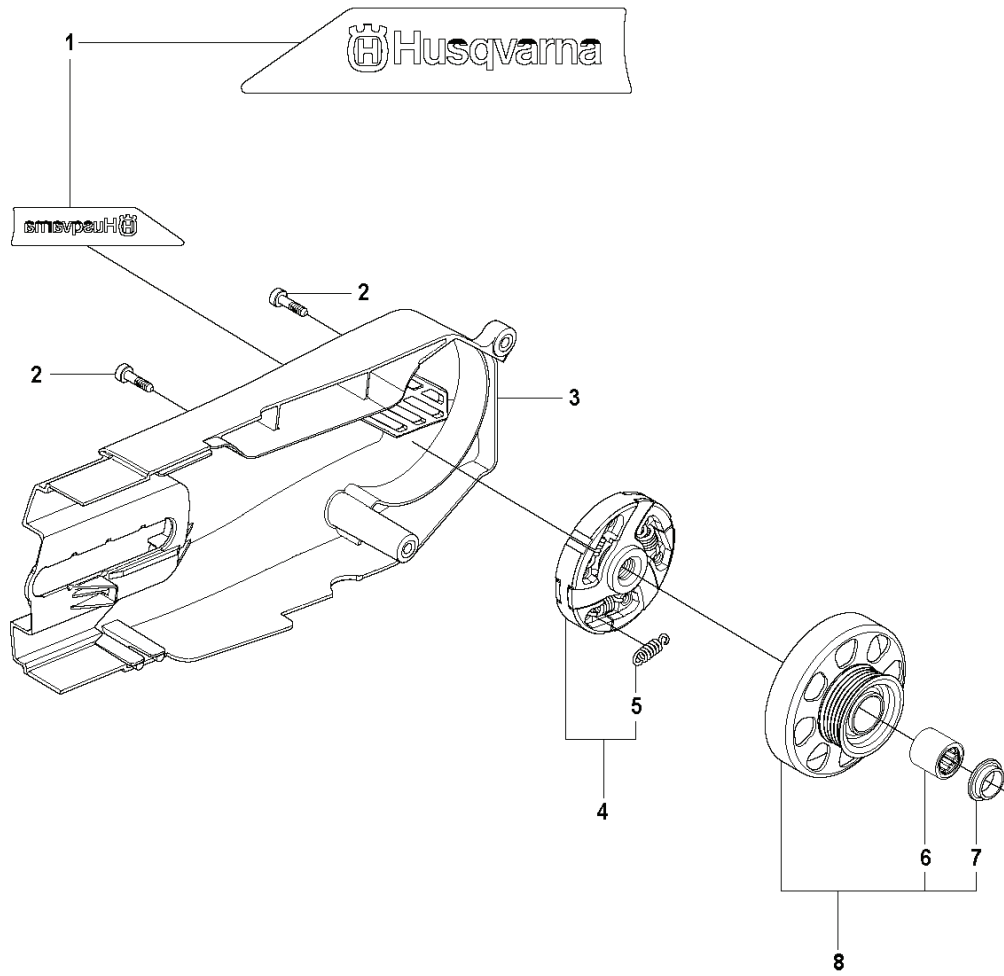

K960 RESCUE, 2007-07

SPARE PARTS LIST

REF.	PART NO.	DESCRIPTION	REMARK	QTY.	KIT
1	506284401	SCREW EHHFM		2	
2	506393602	BELT GUARD	Incl. 3	1	
3	506266604	BELT TENSIONER ASSY	Incl. 4, 5, 6	1	
4	506409301	NUT		1	
5	506266801	COMPRESSION SPRING		1	
6	503207205	SCREW CITXSCM		1	
7	544908403	BELT	"12", "14"	1	
7	544908404	BELT	"16"	1	
8	503200045	SCREW EHHFM		1	
9	503230116	WASHER		1	
10	502470401	LABEL		1	
11	504037001	PULLEY	Incl. 12 - 16	1	
12	504037003	PULLEY	Incl. 13, 15, 16	1	
13	503212810	SCREW CCRPANT		7	
14	544440601	PULLEY		1	
15	544440401	BRAKE SHOE		4	
16	544441001	DRAW SPRING		1	
17	503230104	WASHER		1	
18	725532955	SCREW IHSCM		1	
19	506394203	BEARING HOUSING	Incl. 20 - 24	1	
20	506143201	NUT CAP		1	
21	503215310	SCREW ITXSCM		2	
22	506288401	SCREEN		1	
23	503252101	BALL BEARING		2	
24	506070801	SPACING SLEEVE		1	
25	506394211	BEARING HOUSING	Incl. 26	1	
26	506287301	NUT		2	
27	506298363	SHAFT	Incl. 28, 29	1	
28	506139511	WASHER		1	
29	506139601	SCREW EHHFM		1	

N K960

3

6

REF.	PART NO.	DESCRIPTION	REMARK	QTY.	KIT
1	506382601	TOOL	Torx 27	1	
2	502215801	WRENCH	4 mm	1	
3	544229801	GASKET KIT	Incl. 4, 5, 6, 7	1	
4	503260204	SEALING RING		2	
5	506414001	GASKET		1	
6	506413901	GASKET		1	
7	506378101	GASKET		1	

C K960

REF.	PART NO.	DESCRIPTION	REMARK	QTY.	KIT
1	544933101	LABEL		1	
2	503215321	SCREW ITXSCM		2	
3	544096502	BELT GUARD		1	
4	503701501	CLUTCH ASSY	Incl. 5	1	
5	588421501	CLUTCH SPRING		3	
6	505302415	NEEDLE BEARING		1	
7	506393001	WASHER		1	
8	506378303	DRIVING PULLEY ASSY	"12". 14". Incl. 6, 7"	1	
8	544376601	DRIVING PULLEY ASSY	"16". Incl. 6, 7"	1	