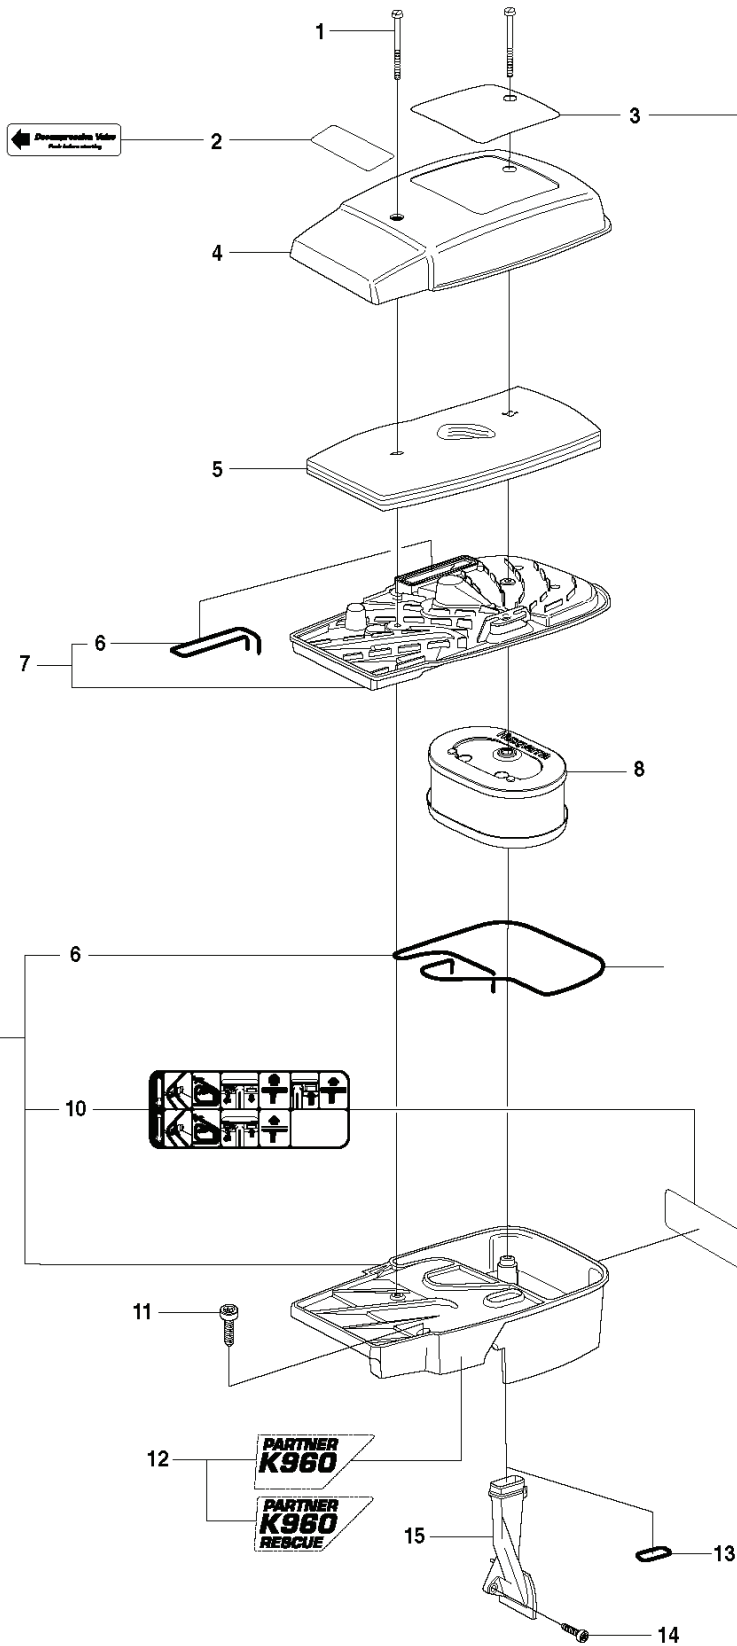

K K960

REF.	PART NO.	DESCRIPTION	REMARK	QTY.	KIT
1	503215349	SCREW ITXSCM		2	
2	544874601	LABEL		1	
3	544874402	LABEL	CE	1	
3	544874404	LABEL	EPA USA	1	
3	544874405	LABEL	EPA Canada	1	
4	506221702	COVER		1	
5	506231901	PREFILTER		1	
6	506283930	SEALING		2	
7	506221815	FILTER BOTTOM	Incl 6	1	
8	506347002	AIR FILTER		1	
9	544891404	CYLINDER COVER ASSY	Incl 10, 11	1	
10	506243902	LABEL		1	
11	503215330	SCREW ITXSCM		3	
12	544890705	LABEL		1	
12	544890706	LABEL	Rescue	1	
13	740482003	O-RING		1	
14	501981001	SCREW ITXSCM		1	
15	506229401	AIR NOZZLE		1