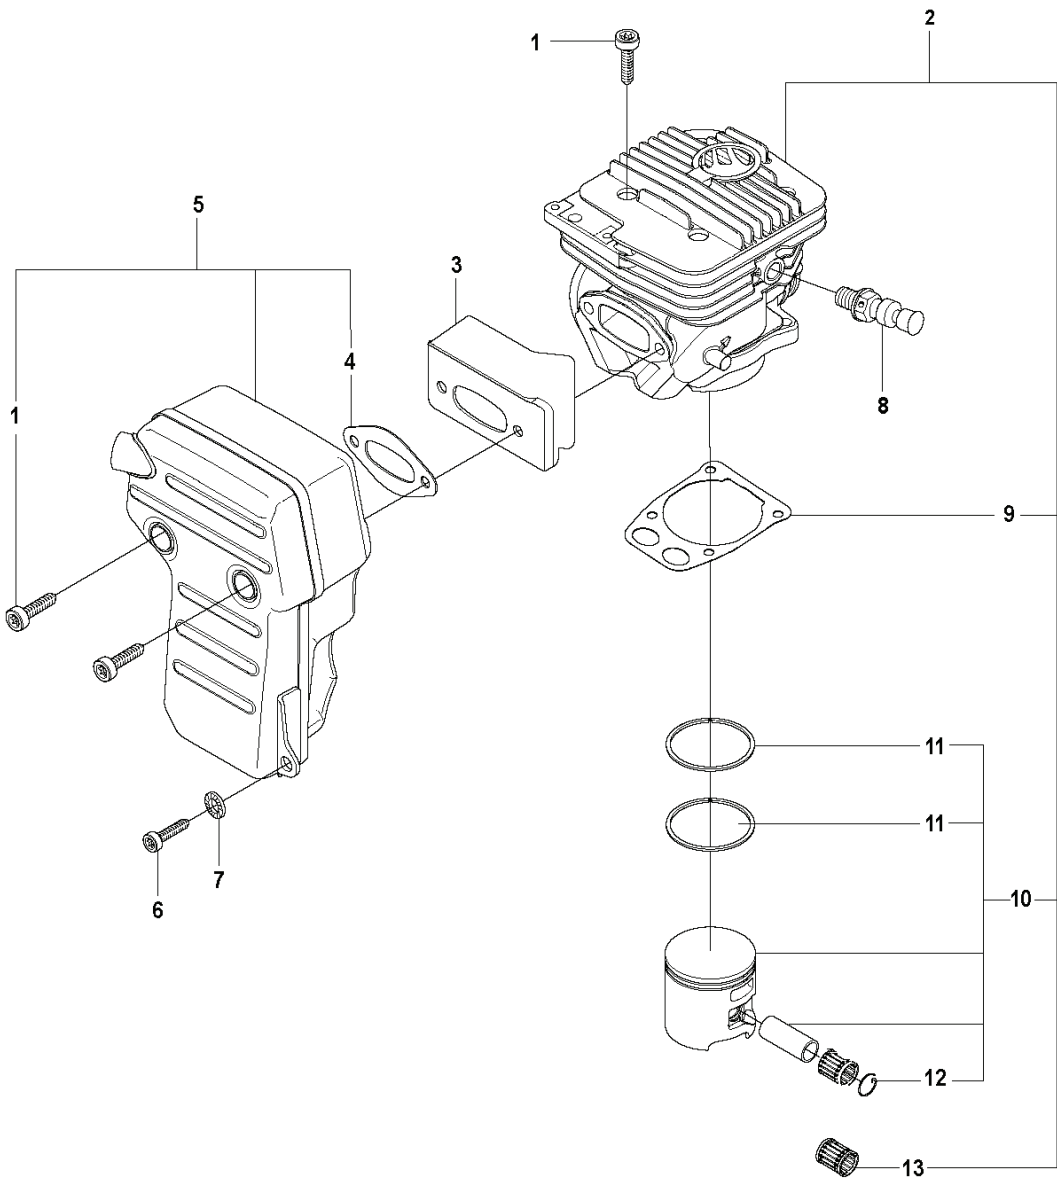

E K960

REF.	PART NO.	DESCRIPTION	REMARK	QTY.	KIT
1	544218401	SCREW ITXSCM		6	
2	544935602	CYLINDER ASSY	Incl. 9, 10, 13	1	
3	544215202	TBD		1	
4	506378101	GASKET		1	
5	506372803	MUFFLER ASSY	Incl. 1, 4	1	
6	503215325	SCREW ITXSCM		1	
7	503230402	WASHER		1	
8	503665601	DECOMPRESSION VALVE		1	
9	506414001	GASKET		1	
10	506413202	PISTON	Incl. 11, 12	1	
11	503289035	PISTON RING		2	
12	737441300	CIRCLIP		2	
13	503256101	NEEDLE BEARING		1