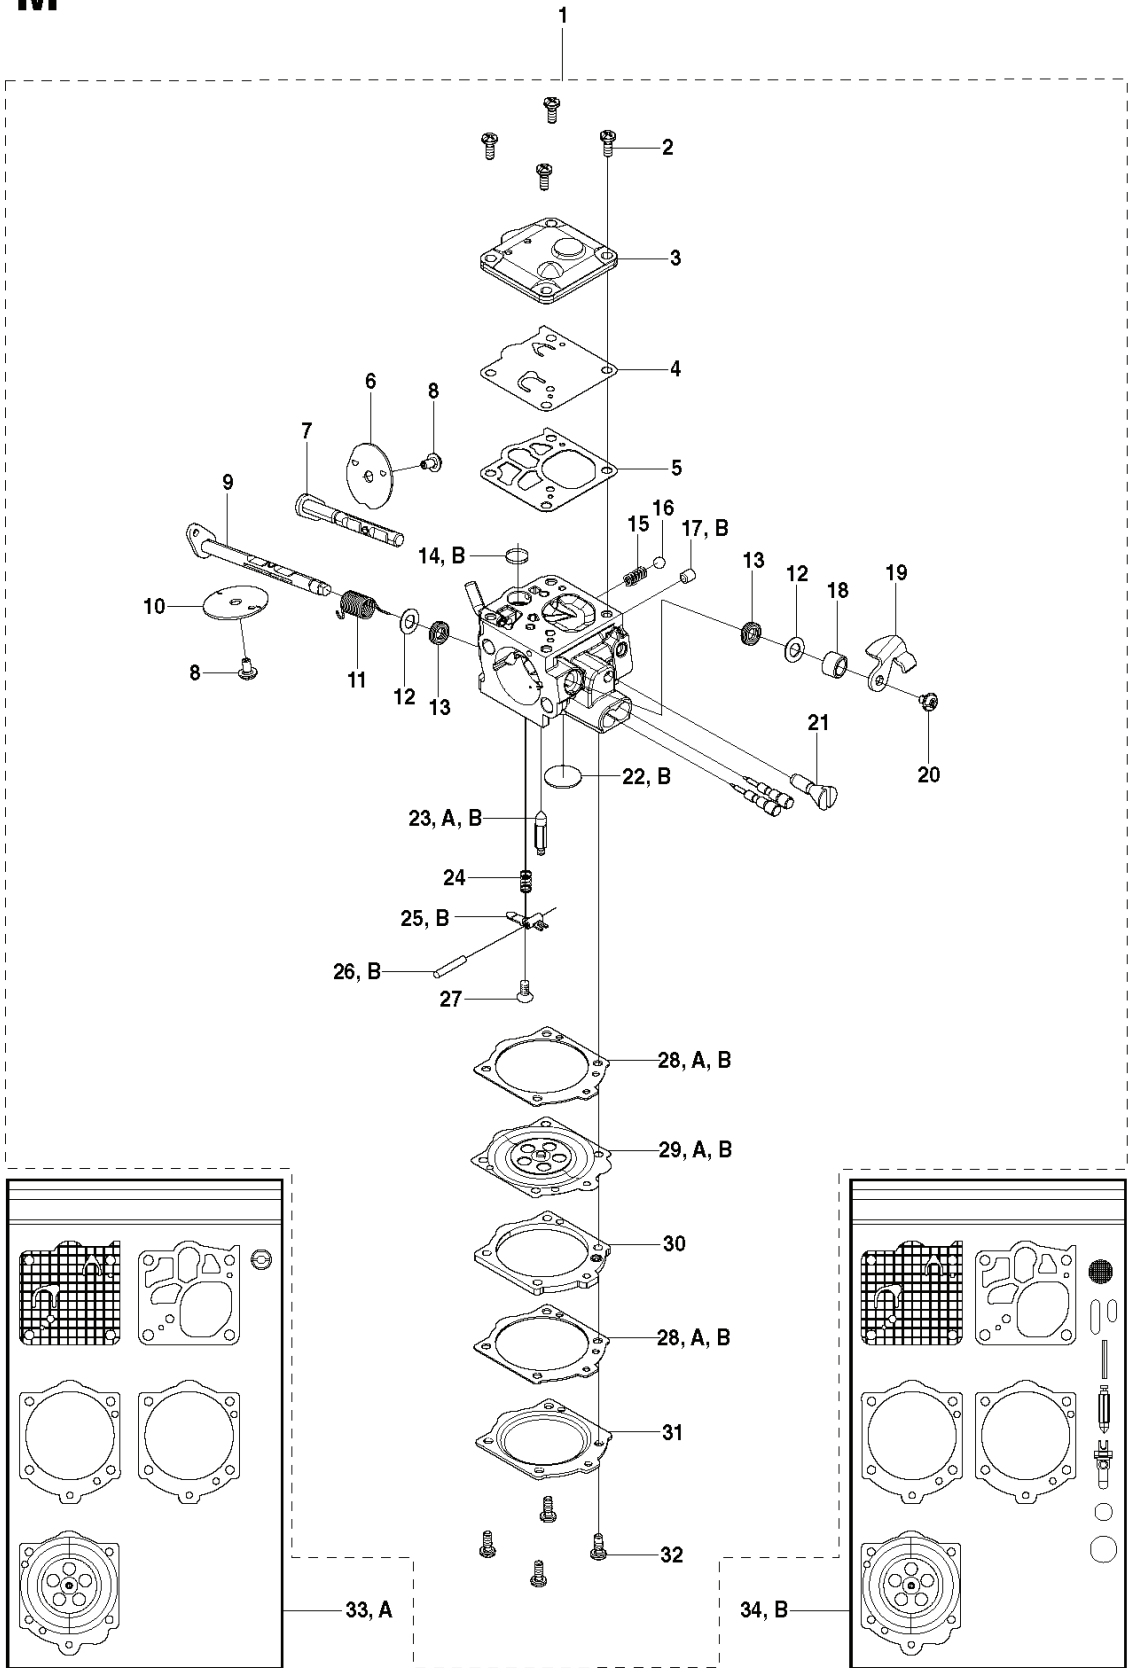

K960 RESCUE, 2007-07

SPARE PARTS LIST

REF.	PART NO.	DESCRIPTION	REMARK	QTY.	KIT
1	506284401	SCREW EHHFM		2	
2	506393602	BELT GUARD	Incl. 3	1	
3	506266604	BELT TENSIONER ASSY	Incl. 4, 5, 6	1	
4	506409301	NUT		1	
5	506266801	COMPRESSION SPRING		1	
6	503207205	SCREW CITXSCM		1	
7	544908403	BELT	"12", "14"	1	
7	544908404	BELT	"16"	1	
8	503200045	SCREW EHHFM		1	
9	503230116	WASHER		1	
10	502470401	LABEL		1	
11	504037001	PULLEY	Incl. 12 - 16	1	
12	504037003	PULLEY	Incl. 13, 15, 16	1	
13	503212810	SCREW CCRPANT		7	
14	544440601	PULLEY		1	
15	544440401	BRAKE SHOE		4	
16	544441001	DRAW SPRING		1	
17	503230104	WASHER		1	
18	725532955	SCREW IHSCM		1	
19	506394203	BEARING HOUSING	Incl. 20 - 24	1	
20	506143201	NUT CAP		1	
21	503215310	SCREW ITXSCM		2	
22	506288401	SCREEN		1	
23	503252101	BALL BEARING		2	
24	506070801	SPACING SLEEVE		1	
25	506394211	BEARING HOUSING	Incl. 26	1	
26	506287301	NUT		2	
27	506298363	SHAFT	Incl. 28, 29	1	
28	506139511	WASHER		1	
29	506139601	SCREW EHHFM		1	

M K960

REF.	PART NO.	DESCRIPTION	REMARK	QTY.	KIT
1	544266101	CARBURETTOR	Incl. 2-23	1	
2	503117501	SCREW		4	
4	544897201	DIAPHRAGM PUMP	A, B	1	
5	503117201	GASKET	A, B	1	
6	504135201	VALVE		1	
7	544896701	SHAFT		1	
8	544111501	SCREW		2	
9	544896401	SHAFT		1	
10	504135301	VALVE		1	
11	544956801	SPRING		1	
12	505316748	WASHER		2	
13	503564501	SEAL		2	
14	501666101	SCREEN	B	1	
15	503117701	SPRING		1	
16	503117101	BALL		1	
17	530035157	PLUG		1	
18	537002601	SPACER		1	
19	544896001	LEVER		1	
20	501468701	SCREW		1	
21	544897601	SCREW		1	
22	503574101	PLUG		1	
23	503632501	VALVE -INLET NEEDLE	A, B	1	
24	503117601	SPRING		1	
25	505316734	LEVER	B	1	
26	505316731	PIN	B	1	
27	505316717	SCREW		1	
28	544897101	GASKET	A, B	2	
29	544897401	DIAPHRAGM ASSY	A, B	1	
30	544897901	PLATE		1	
31	544896301	COVER		1	
32	537002001	SCREW		4	
33	502445801	GASKET KIT	Kit A. D10-RWJ	1	
34	502445901	REPAIR KIT	Kit B. K10-RWJ	1	