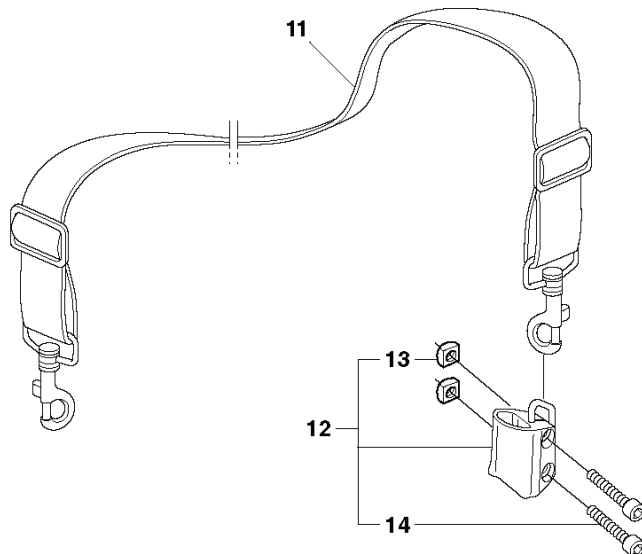

J K960

REF.	PART NO.	DESCRIPTION	REMARK	QTY.	KIT
1	501485402	SPARK PLUG CAP		1	
2	503235111	SPARK PLUG	RCJ 6Y	1	
3	506387834	IGNITION CABLE		1	
4	505277516	CABLE SLEEVE		1	
5	544047503	IGNITION MODULE	Incl. 1, 3, 4	1	
6	501839801	CABLE		1	
7	503215320	SCREW ITXSCM		2	
8	503212806	SCREW CCRPANT		1	
9	506318602	STOP SWITCH		1	
10	503230101	WASHER		1	
11	503221011	HEXAGON NUT		1	
12	503230042	WASHER		2	
13	501634801	SPRING		2	
14	501673203	PAWL		2	
15	501819901	SCREW		2	
16	506272702	FLYWHEEL	Incl. 12 - 15	1	

Q K960

**K12 FD
FIRE-RESCUE**

Rescue

9 — Husqvarna Rescue
max. 6"100 rpm
ANSI 4 PFF-1, ANSI Z89.1

10 — **ATTENTION**
This product has been certified for use by
trained fire rescue personnel only.

REF.	PART NO.	DESCRIPTION	REMARK	QTY.	KIT
1	503142902	WASHER		1	
2	506297502	STARTER HANDLE		1	
3	506322002	LABEL		1	
4	506302302	LABEL		1	
5	506340524	WHEEL GUARD ASSY	"Rescue 14". Incl. 6 - 8"	1	
5	506340528	WHEEL GUARD	"Rescue 12". Incl. 6 - 8"	1	
6	725533155	SCREW IHSCM		1	
7	506344602	HANDLE		1	
8	506266302	LINING		2	
9	544890601	LABEL	"14"	1	
9	544890603	LABEL	"12"	1	
10	506322202	LABEL		1	
11	506297601	SHOULDER STRAP		1	
12	506302505	BRACKET	Incl. 13, 14	1	
13	503226504	SQUARE NUT		2	
14	503215312	SCREW IWXSCM		2	

P K960

Product		A (mm)	B (mm)	C (mm)
K960	12"	240	240	45
	14"	240	280	45
	16"	270	360	45

REF.	PART NO.	DESCRIPTION	REMARK	QTY.	KIT
1	544003102	HOSE KIT	"12", 14". Incl. 2, 10 - 13"	1	
1	544003105	HOSE KIT	"16". Incl. 2, 11 - 13"	1	
2	506385904	HOSE ASSY	Incl. 3 - 6	1	
3	506295702	NIPPLE	Incl. 7	1	
4	506095606	HOSE CLAMP		2	
5	506097502	HOSE	L=230 mm	1	
6	506386012	VALVE ASSY	Incl. 7	1	
7	503215420	SCREW ITX SCT		2	
8	506298801	FILTER	Incl. 9	1	
9	503263021	O-RING		1	
10	506352701	PROTECTIVE SPRING	"16" only	1	
11	506295601	NIPPLE		2	
12	506328701	Y-TUBE		1	
13	506095824	HOSE	800 mm	1	
14	503266002	COUPLER		1	