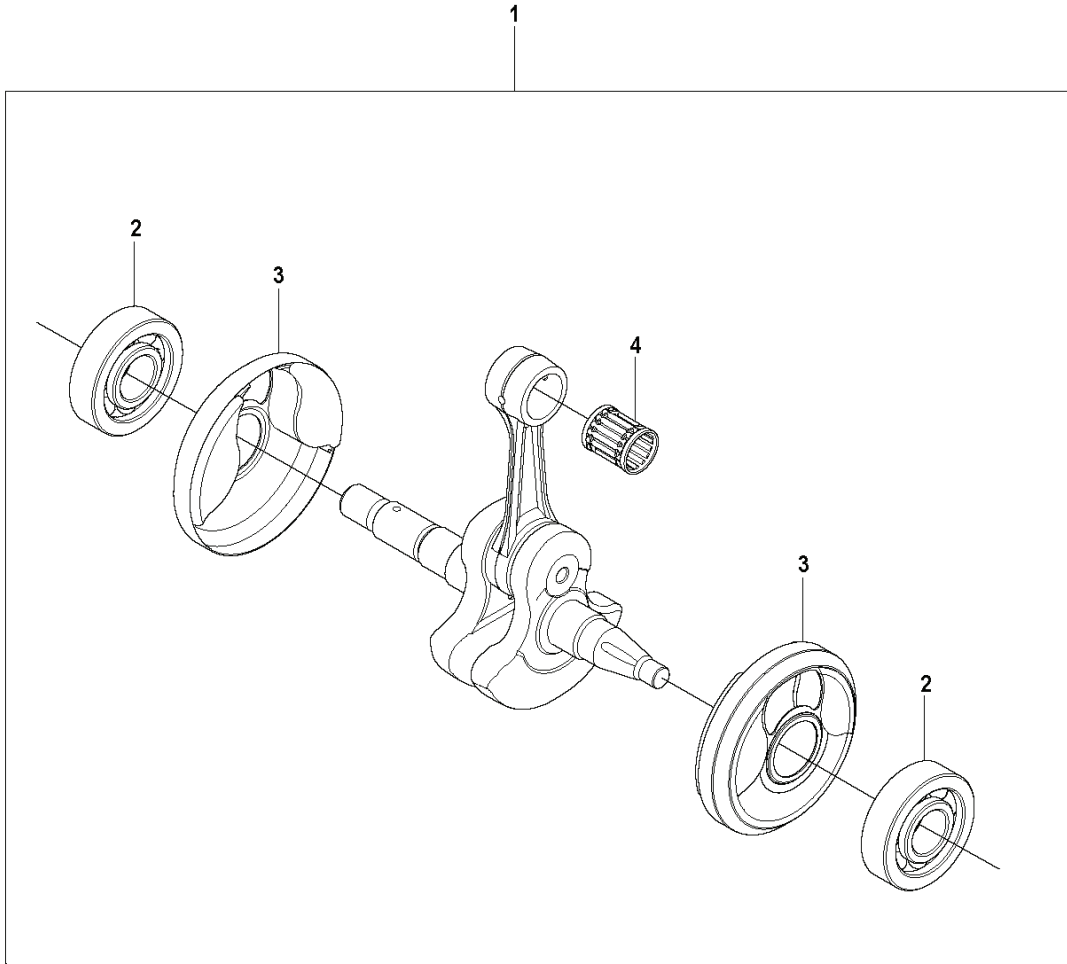

F K960

REF.	PART NO.	DESCRIPTION	REMARK	QTY.	KIT
1	544983901	CRANKSHAFT ASSY	Incl. 2 - 4	1	
2	503250002	BALL BEARING		2	
3	506414401	CUP		2	
4	503256101	NEEDLE BEARING		1