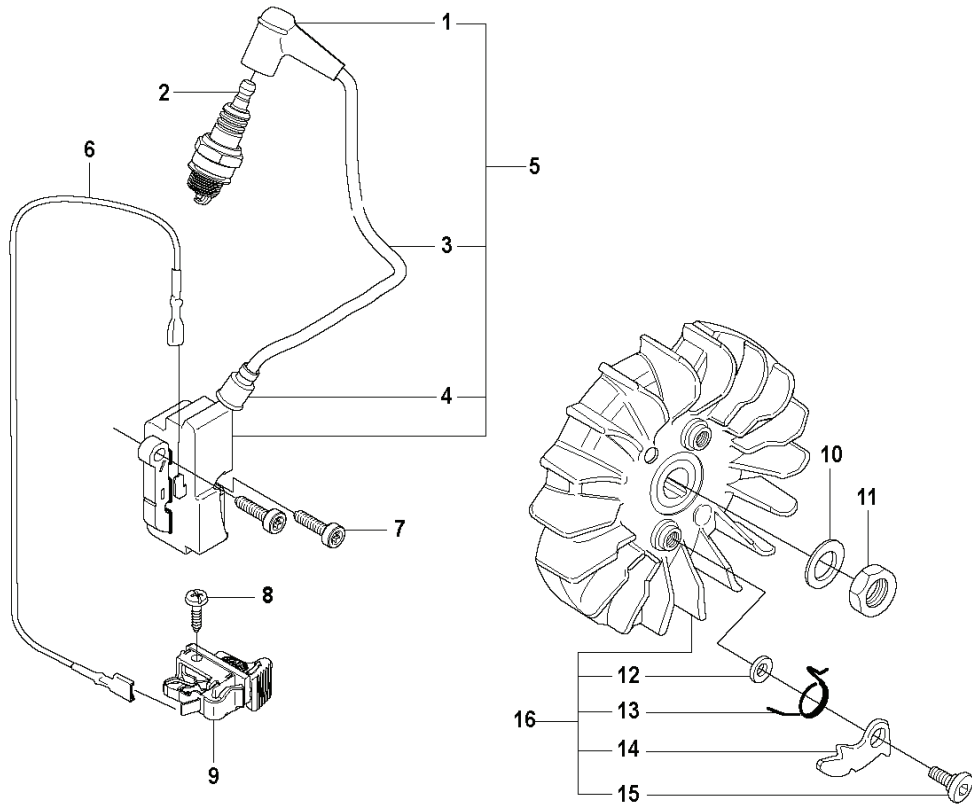

J K960

REF.	PART NO.	DESCRIPTION	REMARK	QTY.	KIT
1	501485402	SPARK PLUG CAP		1	
2	503235111	SPARK PLUG	RCJ 6Y	1	
3	506387834	IGNITION CABLE		1	
4	505277516	CABLE SLEEVE		1	
5	544047503	IGNITION MODULE	Incl. 1, 3, 4	1	
6	501839801	CABLE		1	
7	503215320	SCREW ITXSCM		2	
8	503212806	SCREW CCRPANT		1	
9	506318602	STOP SWITCH		1	
10	503230101	WASHER		1	
11	503221011	HEXAGON NUT		1	
12	503230042	WASHER		2	
13	501634801	SPRING		2	
14	501673203	PAWL		2	
15	501819901	SCREW		2	
16	506272702	FLYWHEEL	Incl. 12 - 15	1