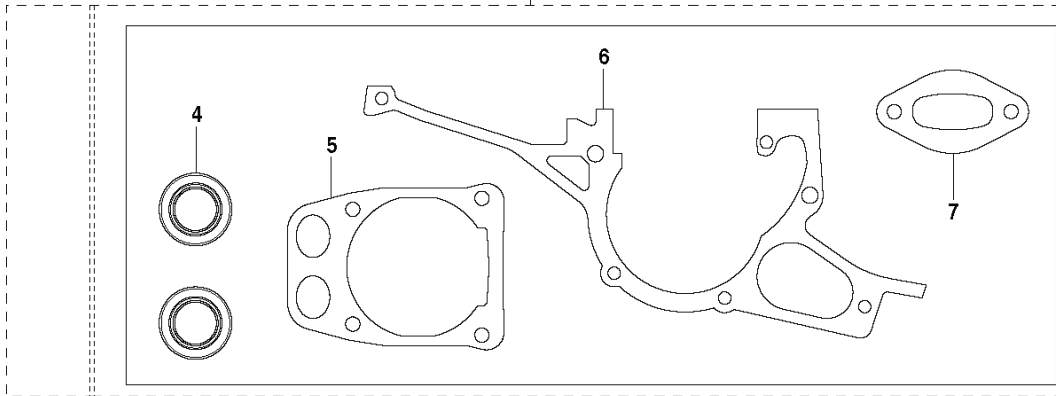

K960 RESCUE, 2007-07

SPARE PARTS LIST

REF.	PART NO.	DESCRIPTION	REMARK	QTY.	KIT
1	506284401	SCREW EHHFM		2	
2	506393602	BELT GUARD	Incl. 3	1	
3	506266604	BELT TENSIONER ASSY	Incl. 4, 5, 6	1	
4	506409301	NUT		1	
5	506266801	COMPRESSION SPRING		1	
6	503207205	SCREW CITXSCM		1	
7	544908403	BELT	"12", "14"	1	
7	544908404	BELT	"16"	1	
8	503200045	SCREW EHHFM		1	
9	503230116	WASHER		1	
10	502470401	LABEL		1	
11	504037001	PULLEY	Incl. 12 - 16	1	
12	504037003	PULLEY	Incl. 13, 15, 16	1	
13	503212810	SCREW CCRPANT		7	
14	544440601	PULLEY		1	
15	544440401	BRAKE SHOE		4	
16	544441001	DRAW SPRING		1	
17	503230104	WASHER		1	
18	725532955	SCREW IHSCM		1	
19	506394203	BEARING HOUSING	Incl. 20 - 24	1	
20	506143201	NUT CAP		1	
21	503215310	SCREW ITXSCM		2	
22	506288401	SCREEN		1	
23	503252101	BALL BEARING		2	
24	506070801	SPACING SLEEVE		1	
25	506394211	BEARING HOUSING	Incl. 26	1	
26	506287301	NUT		2	
27	506298363	SHAFT	Incl. 28, 29	1	
28	506139511	WASHER		1	
29	506139601	SCREW EHHFM		1	

K960

REF.	PART NO.	DESCRIPTION	REMARK	QTY.	KIT
1	503560008	HOSE CLAMP		1	
2	506414101	INLET PIPE		1	
3	544150101	FLANGE		1	
4	503215316	SCREW ITXSCM		2	
5	544113901	CONSOLE		1	
6	503215330	SCREW ITXSCM		1	
7	506414201	PLATE		1	
8	544266101	CARBURETTOR	Walbro RWJ-2	1	
9	544111701	FLANGE		1	
10	544331901	INLET BEND		1	
11	501971801	SCREW ITXSCM		2	
12	544232601	CHISEL GUIDE		1	
13	504054701	THROTTLE ROD		1	
14	506232011	CHOKE	Incl. 15	1	
15	506272501	WEAR PROTECTION		1	

N K960

3

6

REF.	PART NO.	DESCRIPTION	REMARK	QTY.	KIT
1	506382601	TOOL	Torx 27	1	
2	502215801	WRENCH	4 mm	1	
3	544229801	GASKET KIT	Incl. 4, 5, 6, 7	1	
4	503260204	SEALING RING		2	
5	506414001	GASKET		1	
6	506413901	GASKET		1	
7	506378101	GASKET		1	