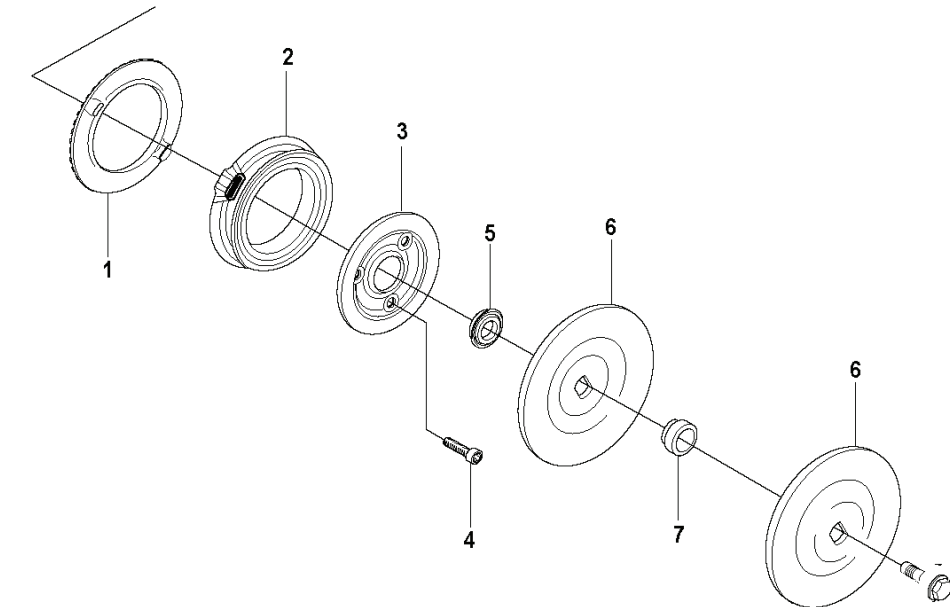

B K960

REF.	PART NO.	DESCRIPTION	REMARK	QTY.	KIT
1	506266401	SCREEN		1	
2	506266302	LINING		1	
3	506266501	FLANGE		1	
4	725532955	SCREW IHSCM		3	
5	506324801	SUPPORT FLANGE		3	
6	506028701	FLANGE WASHER	Diam 105	1	
6	506070901	FLANGE WASHER	Diam 116	1	
7	506379620	KIT	Diam 20	1	
7	506379622	BUSHING	Diam 22,2	1	
7	506379625	KIT	Diam 25	1	
7	506028830	BUSHING	Diam 30,5	1	
8	725533155	SCREW IHSCM		1	
9	506344602	HANDLE		1	
10	506340502	WHEEL GUARD	"12". Incl. 2. 9. 10"	1	
10	506340504	WHEEL GUARD	"14". Incl. 2. 9. 10"	1	
10	506340506	GUARD	"16". Incl. 2. 9. 10"	1	
11	506284104	LABEL	"12". Diam 1""	1	
11	506284102	LABEL	"12". Diam 20 mm"	1	
11	506284114	LABEL	"14". Diam 1""	1	
11	506284112	LABEL	"14". Diam 20 mm"	1	
11	506284124	LABEL	"16". Diam 1""	1	
11	506284122	LABEL	"16". Diam 20 mm"	1