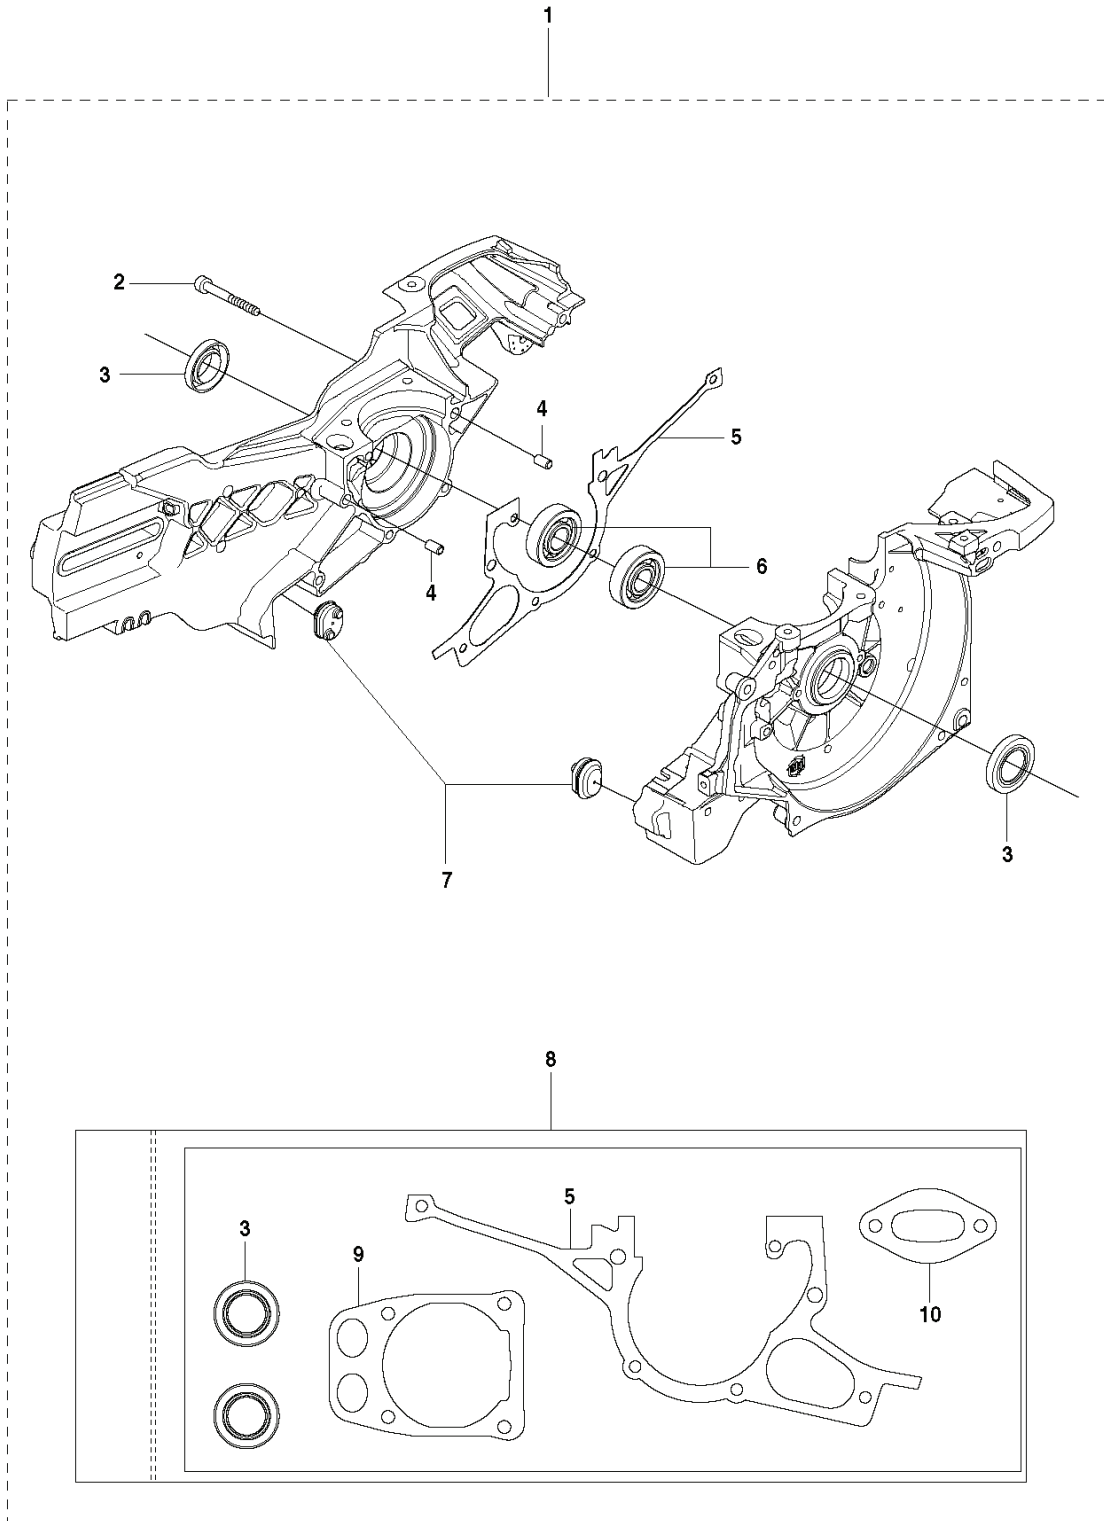

D K960

REF.	PART NO.	DESCRIPTION	REMARK	QTY.	KIT
1	544214702	CRANKCASE ASSY	Incl. 2 - 8	1	
2	503215349	SCREW ITXSCM		7	
3	503260204	SEALING RING		2	
4	501270801	GUIDE BUSHING		2	
5	506413901	GASKET		1	
6	503250002	BALL BEARING		2	
7	544895401	RUBBER BUSHING		2	
8	544229801	GASKET KIT	Incl. 3, 5, 9, 10	1	
9	506414001	GASKET		1	
10	506378101	GASKET		1