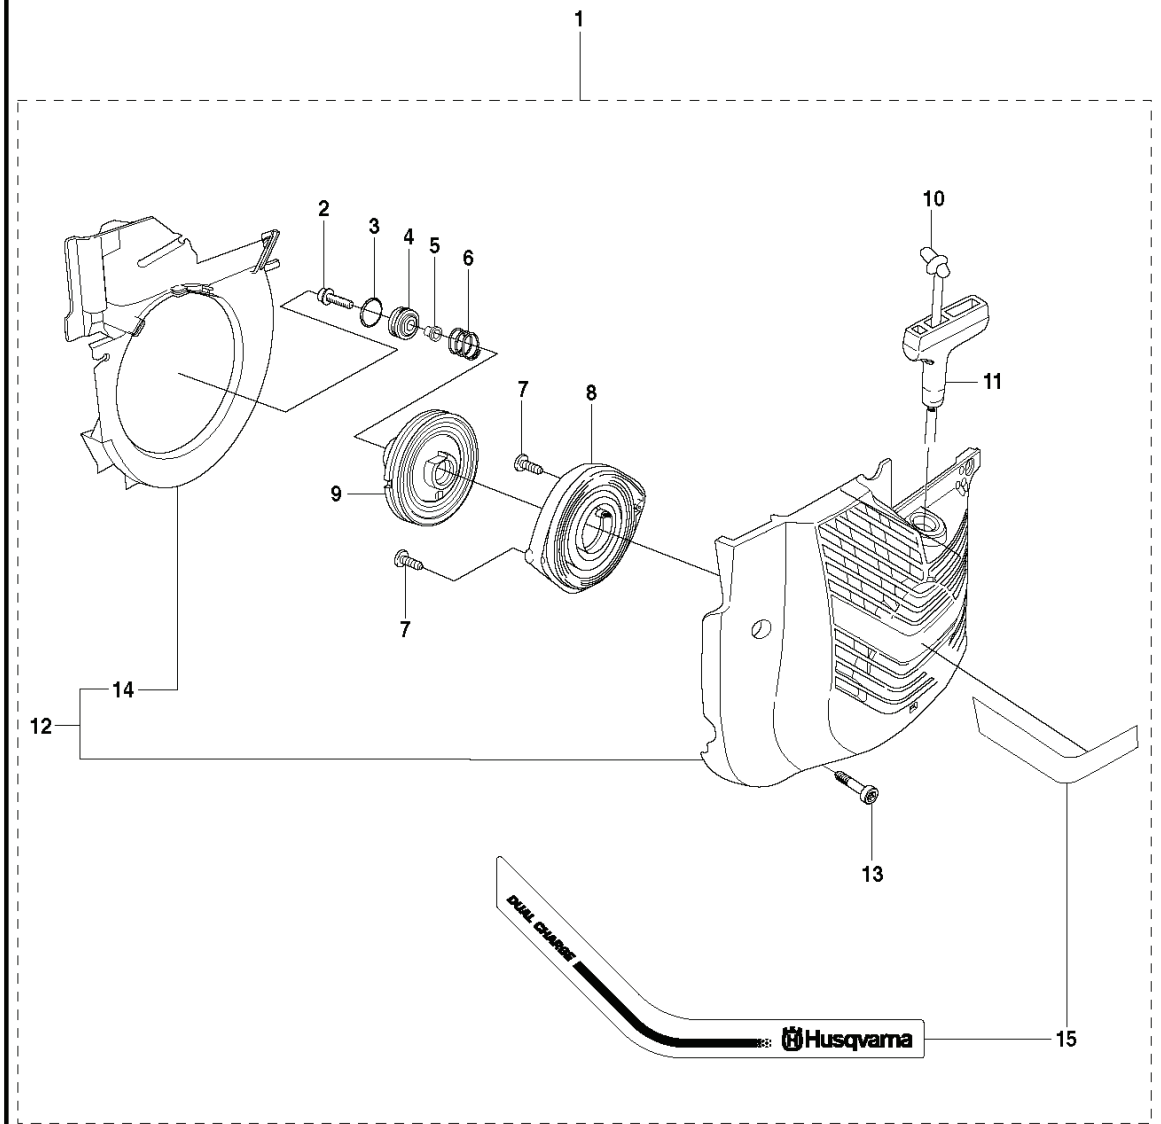

H K960

REF.	PART NO.	DESCRIPTION	REMARK	QTY.	KIT
1	506235913	STARTER	Incl. 2 - 15	1	
2	503210722	SCREW IHST		1	
3	740431300	O-RING		1	
4	506251401	GROMMET		1	
5	506263101	SPACING SLEEVE		1	
6	506253001	COMPRESSION SPRING		1	
7	503212810	SCREW CCRPANT		2	
8	596293101	RECOIL SPRING		1	
9	506258102	STARTER PULLEY		1	
10	506335615	CORD		1	
10	506335650	STARTER ROPE	50 m Coil	1	
11	503127901	STARTER HANDLE		1	
12	506337204	STARTER COVER	Incl. 14	1	
13	503215321	SCREW ITXSCM		4	
14	544287501	AIR CONDUCTOR		1	
15	506272303	LABEL		1