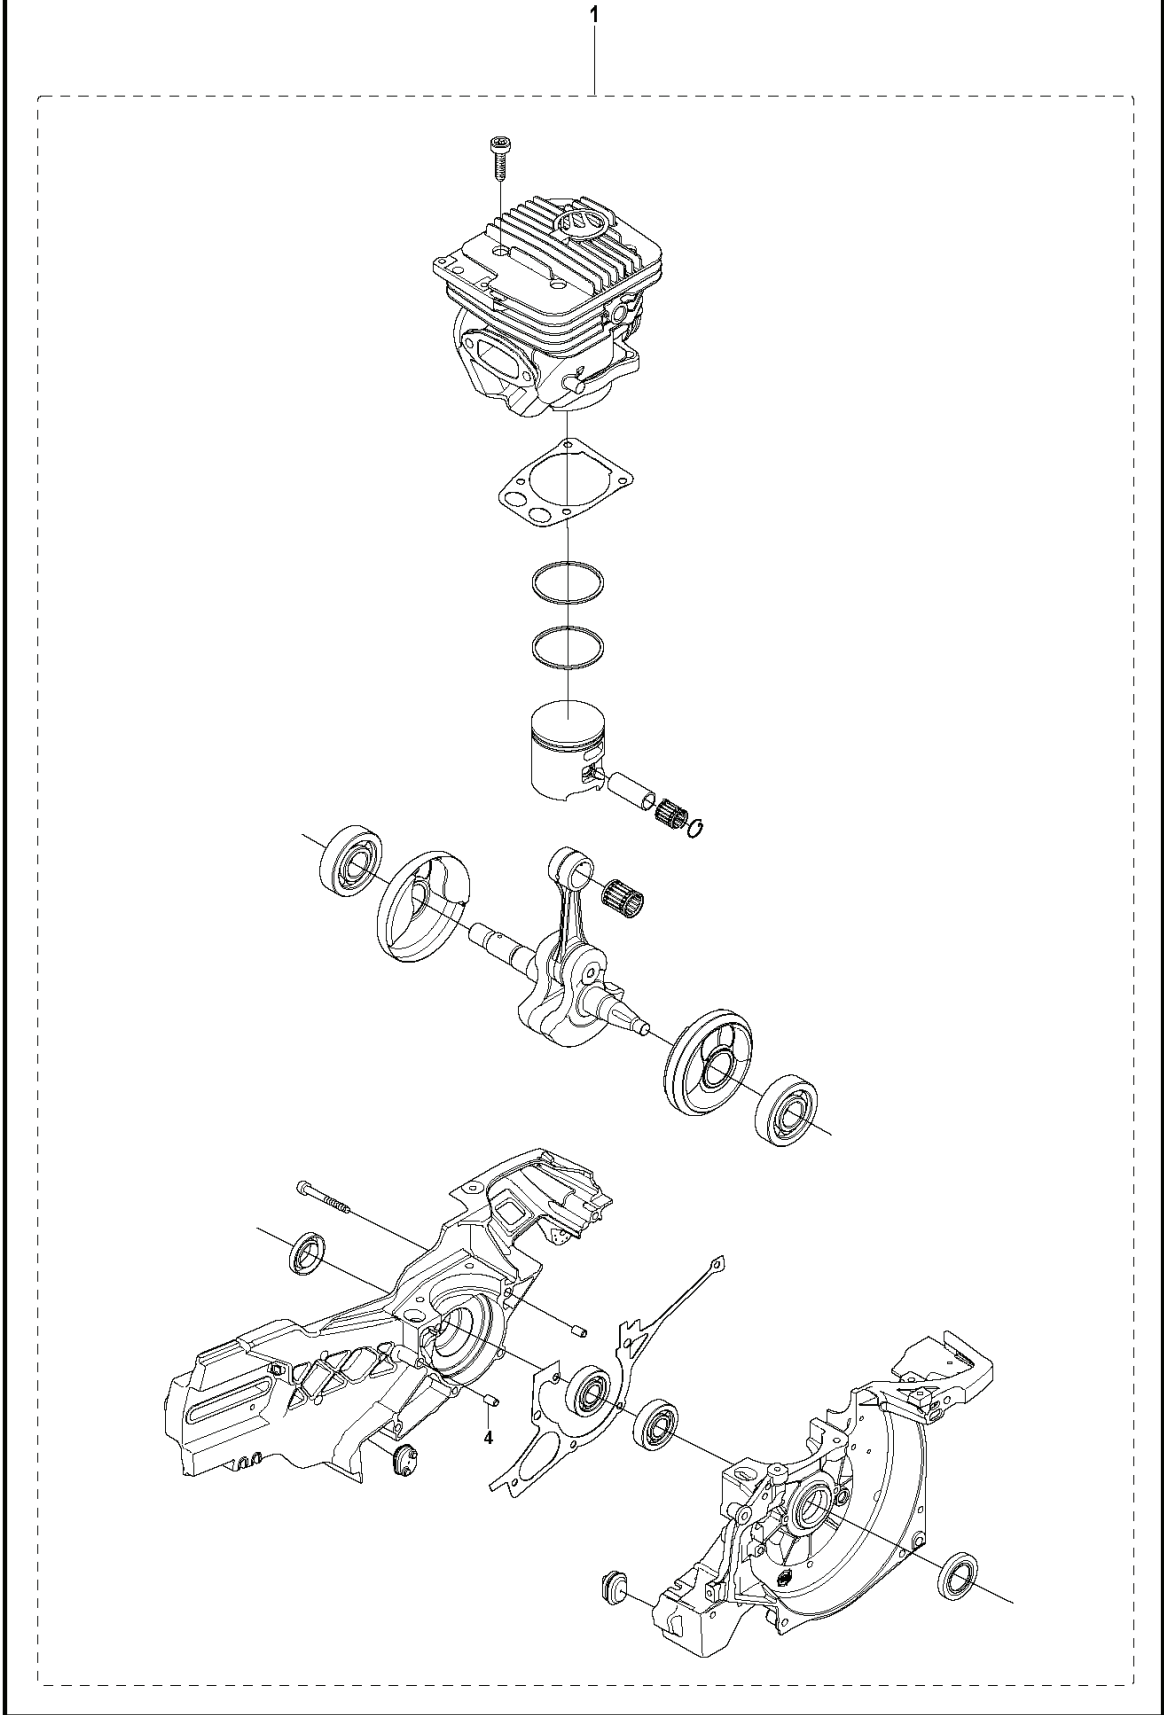

REF.	PART NO.	DESCRIPTION	REMARK	QTY.	KIT
1	544214702	CRANKCASE ASSY	Incl. 2 - 8	1	
2	503215349	SCREW ITXSCM		7	
3	503260204	SEALING RING		2	
4	501270801	GUIDE BUSHING		2	
5	506413901	GASKET		1	
6	503250002	BALL BEARING		2	
7	544895401	RUBBER BUSHING		2	
8	544229801	GASKET KIT	Incl. 3, 5, 9, 10	1	
9	506414001	GASKET		1	
10	506378101	GASKET		1	

S

K960