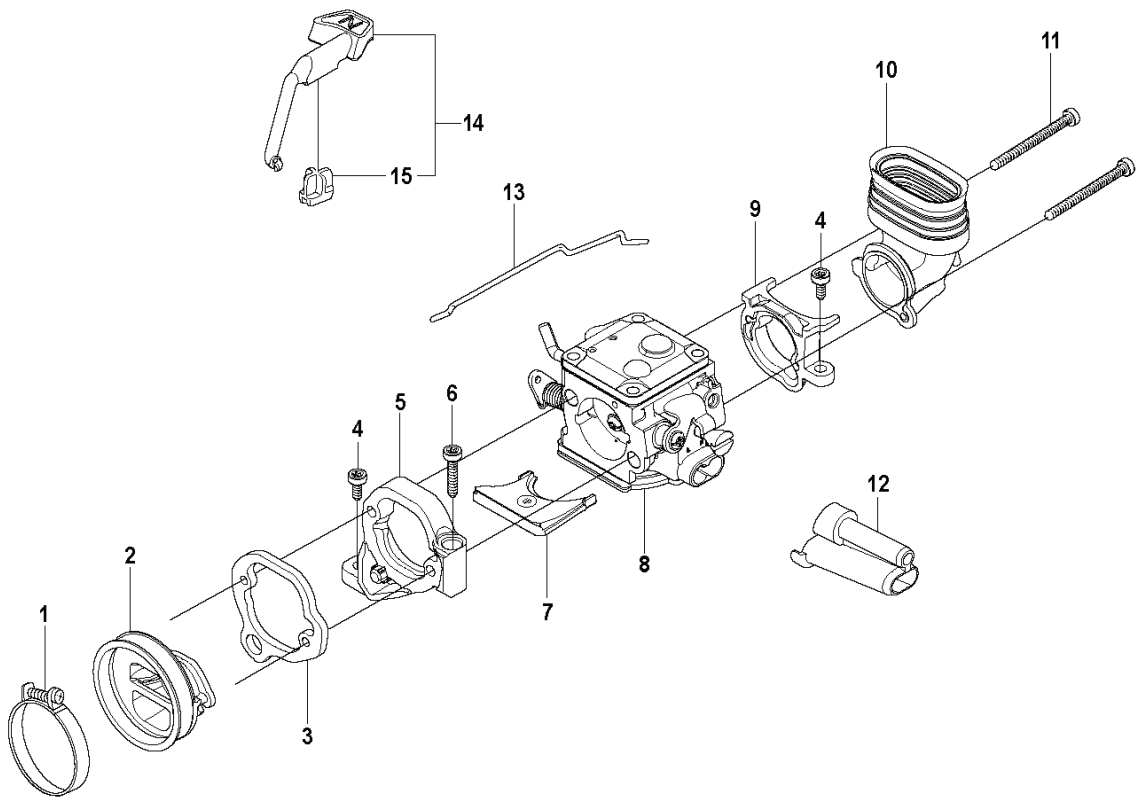

K960 RESCUE, 2007-07

SPARE PARTS LIST

REF.	PART NO.	DESCRIPTION	REMARK	QTY.	KIT
1	506284401	SCREW EHHFM		2	
2	506393602	BELT GUARD	Incl. 3	1	
3	506266604	BELT TENSIONER ASSY	Incl. 4, 5, 6	1	
4	506409301	NUT		1	
5	506266801	COMPRESSION SPRING		1	
6	503207205	SCREW CITXSCM		1	
7	544908403	BELT	"12", "14"	1	
7	544908404	BELT	"16"	1	
8	503200045	SCREW EHHFM		1	
9	503230116	WASHER		1	
10	502470401	LABEL		1	
11	504037001	PULLEY	Incl. 12 - 16	1	
12	504037003	PULLEY	Incl. 13, 15, 16	1	
13	503212810	SCREW CCRPANT		7	
14	544440601	PULLEY		1	
15	544440401	BRAKE SHOE		4	
16	544441001	DRAW SPRING		1	
17	503230104	WASHER		1	
18	725532955	SCREW IHSCM		1	
19	506394203	BEARING HOUSING	Incl. 20 - 24	1	
20	506143201	NUT CAP		1	
21	503215310	SCREW ITXSCM		2	
22	506288401	SCREEN		1	
23	503252101	BALL BEARING		2	
24	506070801	SPACING SLEEVE		1	
25	506394211	BEARING HOUSING	Incl. 26	1	
26	506287301	NUT		2	
27	506298363	SHAFT	Incl. 28, 29	1	
28	506139511	WASHER		1	
29	506139601	SCREW EHHFM		1	

K960

REF.	PART NO.	DESCRIPTION	REMARK	QTY.	KIT
1	503560008	HOSE CLAMP		1	
2	506414101	INLET PIPE		1	
3	544150101	FLANGE		1	
4	503215316	SCREW ITXSCM		2	
5	544113901	CONSOLE		1	
6	503215330	SCREW ITXSCM		1	
7	506414201	PLATE		1	
8	544266101	CARBURETTOR	Walbro RWJ-2	1	
9	544111701	FLANGE		1	
10	544331901	INLET BEND		1	
11	501971801	SCREW ITXSCM		2	
12	544232601	CHISEL GUIDE		1	
13	504054701	THROTTLE ROD		1	
14	506232011	CHOKE	Incl. 15	1	
15	506272501	WEAR PROTECTION		1	

N K960

3

6

REF.	PART NO.	DESCRIPTION	REMARK	QTY.	KIT
1	506382601	TOOL	Torx 27	1	
2	502215801	WRENCH	4 mm	1	
3	544229801	GASKET KIT	Incl. 4, 5, 6, 7	1	
4	503260204	SEALING RING		2	
5	506414001	GASKET		1	
6	506413901	GASKET		1	
7	506378101	GASKET		1	