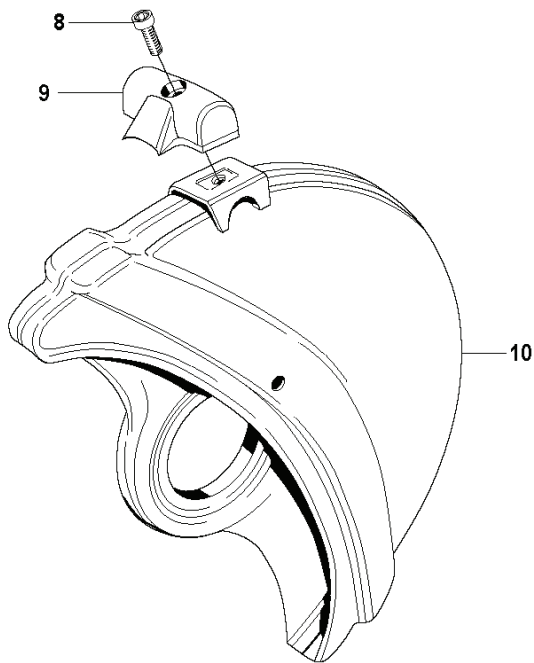

B K960

REF.	PART NO.	DESCRIPTION	REMARK	QTY.	KIT
1	506266401	SCREEN		1	
2	506266302	LINING		1	
3	506266501	FLANGE		1	
4	725532955	SCREW IHSCM		3	
5	506324801	SUPPORT FLANGE		3	
6	506028701	FLANGE WASHER	Diam 105	1	
6	506070901	FLANGE WASHER	Diam 116	1	
7	506379620	KIT	Diam 20	1	
7	506379622	BUSHING	Diam 22,2	1	
7	506379625	KIT	Diam 25	1	
7	506028830	BUSHING	Diam 30,5	1	
8	725533155	SCREW IHSCM		1	
9	506344602	HANDLE		1	
10	506340502	WHEEL GUARD	"12". Incl. 2. 9. 10"	1	
10	506340504	WHEEL GUARD	"14". Incl. 2. 9. 10"	1	
10	506340506	GUARD	"16". Incl. 2. 9. 10"	1	
11	506284104	LABEL	"12". Diam 1""	1	
11	506284102	LABEL	"12". Diam 20 mm"	1	
11	506284114	LABEL	"14". Diam 1""	1	
11	506284112	LABEL	"14". Diam 20 mm"	1	
11	506284124	LABEL	"16". Diam 1""	1	
11	506284122	LABEL	"16". Diam 20 mm"	1