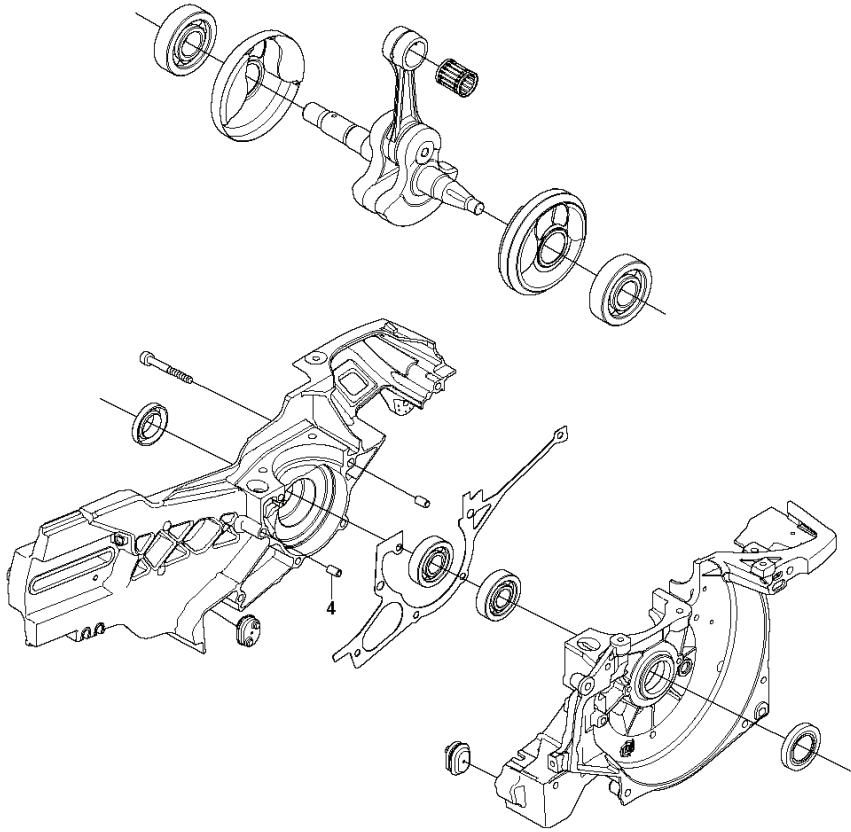

REF.	PART NO.	DESCRIPTION	REMARK	QTY.	KIT
1	544266101	CARBURETTOR	Incl. 2-23	1	
2	503117501	SCREW		4	
4	544897201	DIAPHRAGM PUMP	A, B	1	
5	503117201	GASKET	A, B	1	
6	504135201	VALVE		1	
7	544896701	SHAFT		1	
8	544111501	SCREW		2	
9	544896401	SHAFT		1	
10	504135301	VALVE		1	
11	544956801	SPRING		1	
12	505316748	WASHER		2	
13	503564501	SEAL		2	
14	501666101	SCREEN	B	1	
15	503117701	SPRING		1	
16	503117101	BALL		1	
17	530035157	PLUG		1	
18	537002601	SPACER		1	
19	544896001	LEVER		1	
20	501468701	SCREW		1	
21	544897601	SCREW		1	
22	503574101	PLUG		1	
23	503632501	VALVE -INLET NEEDLE	A, B	1	
24	503117601	SPRING		1	
25	505316734	LEVER	B	1	
26	505316731	PIN	B	1	
27	505316717	SCREW		1	
28	544897101	GASKET	A, B	2	
29	544897401	DIAPHRAGM ASSY	A, B	1	
30	544897901	PLATE		1	
31	544896301	COVER		1	
32	537002001	SCREW		4	
33	502445801	GASKET KIT	Kit A. D10-RWJ	1	
34	502445901	REPAIR KIT	Kit B. K10-RWJ	1	

R K960

1