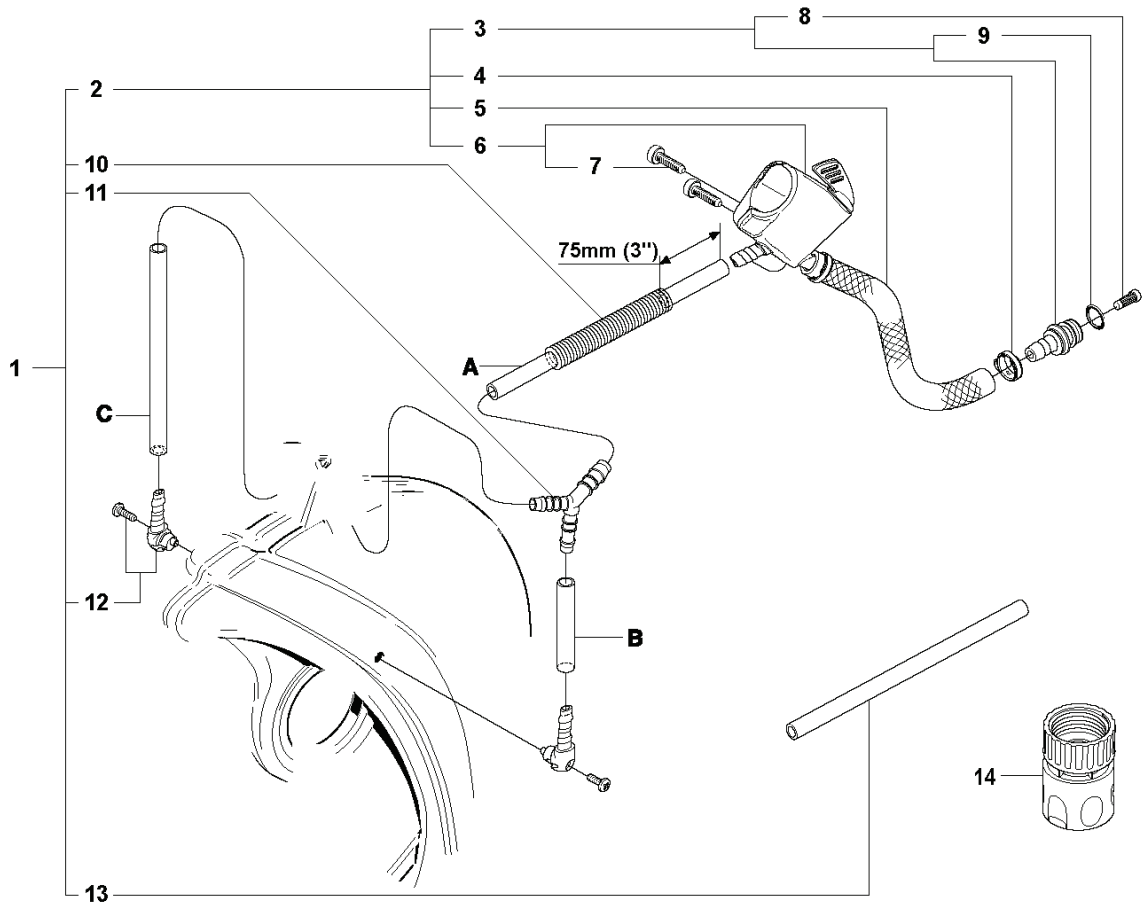

J K960

REF.	PART NO.	DESCRIPTION	REMARK	QTY.	KIT
1	501485402	SPARK PLUG CAP		1	
2	503235111	SPARK PLUG	RCJ 6Y	1	
3	506387834	IGNITION CABLE		1	
4	505277516	CABLE SLEEVE		1	
5	544047503	IGNITION MODULE	Incl. 1, 3, 4	1	
6	501839801	CABLE		1	
7	503215320	SCREW ITXSCM		2	
8	503212806	SCREW CCRPANT		1	
9	506318602	STOP SWITCH		1	
10	503230101	WASHER		1	
11	503221011	HEXAGON NUT		1	
12	503230042	WASHER		2	
13	501634801	SPRING		2	
14	501673203	PAWL		2	
15	501819901	SCREW		2	
16	506272702	FLYWHEEL	Incl. 12 - 15	1	

Q K960

**K12 FD
FIRE-RESCUE**

Rescue

9 — Husqvarna Rescue
max. 6"100 rpm
ANSI 4 PFF-1, ANSI Z89.1

10 — **ATTENTION**
This product has been certified for use by
trained fire rescue personnel only.

REF.	PART NO.	DESCRIPTION	REMARK	QTY.	KIT
1	503142902	WASHER		1	
2	506297502	STARTER HANDLE		1	
3	506322002	LABEL		1	
4	506302302	LABEL		1	
5	506340524	WHEEL GUARD ASSY	"Rescue 14". Incl. 6 - 8"	1	
5	506340528	WHEEL GUARD	"Rescue 12". Incl. 6 - 8"	1	
6	725533155	SCREW IHSCM		1	
7	506344602	HANDLE		1	
8	506266302	LINING		2	
9	544890601	LABEL	"14"	1	
9	544890603	LABEL	"12"	1	
10	506322202	LABEL		1	
11	506297601	SHOULDER STRAP		1	
12	506302505	BRACKET	Incl. 13, 14	1	
13	503226504	SQUARE NUT		2	
14	503215312	SCREW IWXSCM		2	

P K960

Product		A (mm)	B (mm)	C (mm)
K960	12"	240	240	45
	14"	240	280	45
	16"	270	360	45

REF.	PART NO.	DESCRIPTION	REMARK	QTY.	KIT
1	544003102	HOSE KIT	"12", 14". Incl. 2, 10 - 13"	1	
1	544003105	HOSE KIT	"16". Incl. 2, 11 - 13"	1	
2	506385904	HOSE ASSY	Incl. 3 - 6	1	
3	506295702	NIPPLE	Incl. 7	1	
4	506095606	HOSE CLAMP		2	
5	506097502	HOSE	L=230 mm	1	
6	506386012	VALVE ASSY	Incl. 7	1	
7	503215420	SCREW ITX SCT		2	
8	506298801	FILTER	Incl. 9	1	
9	503263021	O-RING		1	
10	506352701	PROTECTIVE SPRING	"16" only	1	
11	506295601	NIPPLE		2	
12	506328701	Y-TUBE		1	
13	506095824	HOSE	800 mm	1	
14	503266002	COUPLER		1	