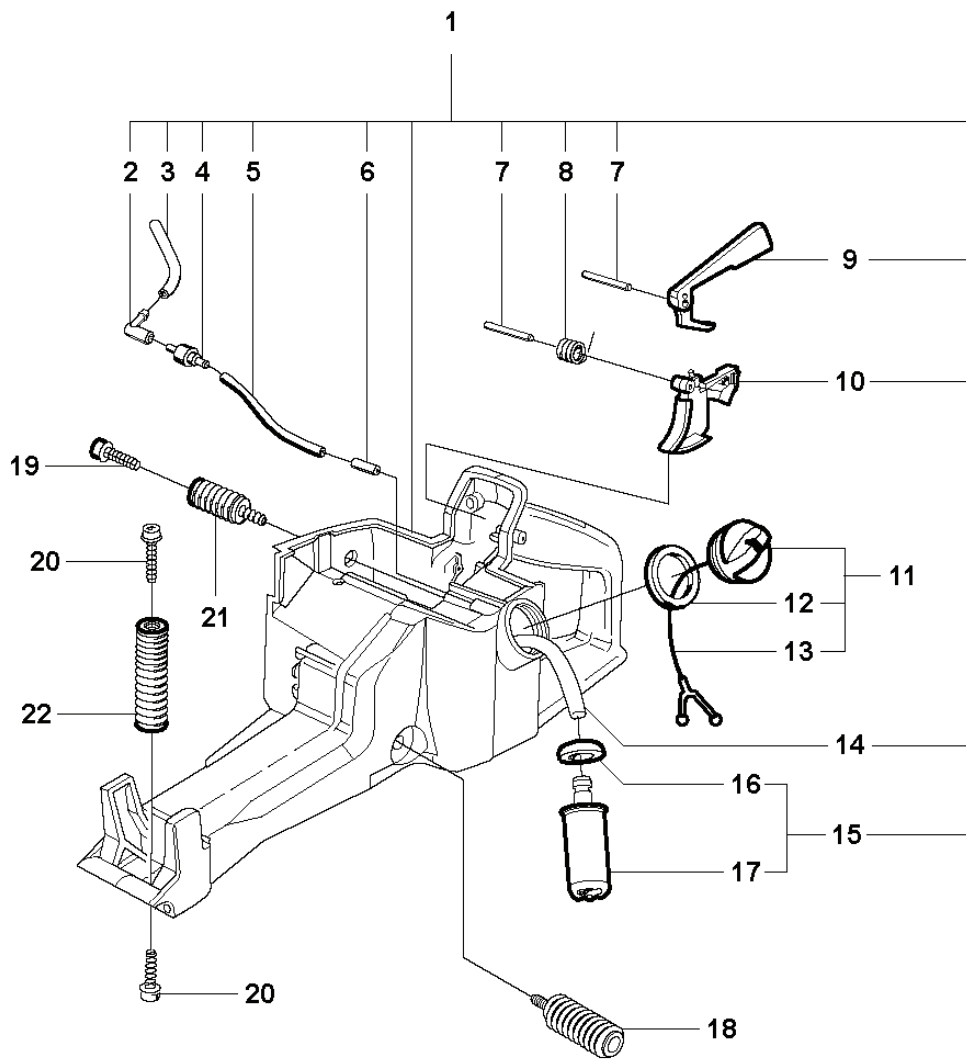

F K950 CHAIN

REF.	PART NO.	DESCRIPTION	REMARK	QTY.	KIT
1	544892007	FUEL TANK	Incl. 2 - 11, 14, 15	1	
2	503454601	CONNECTION BEND		1	
3	501768305	FUEL HOSE		1	
4	506236101	TANK VENT		1	
5	501768331	FUEL HOSE		1	
6	506289501	NIPPLE		1	
7	720124020	PARALLEL PIN		2	
8	506222901	SPRING THROTTLE TRIG		1	
9	506222802	THROTTLE LOCKOUT		1	
10	506222702	THROTTLE TRIGGER		1	
11	506255903	TANK CAP ASSY	Incl. 12, 13	1	
12	506292101	GASKET		1	
13	503578901	HOLDER		1	
14	503577602	FUEL HOSE		1	
15	506264111	FUEL FILTER	Incl. 16, 17	1	
16	506271101	HOSE CLAMP		1	
17	506264101	FUEL FILTER		1	
18	544383101	SPRING		1	
19	503210522	SCREW IH SCT		1	
20	503200216	SCREW IH SCFM		2	
21	506237501	ANTIVIBRATION ELEMENT		1	
22	503468501	ANTIVIBRATION ELEMENT		1