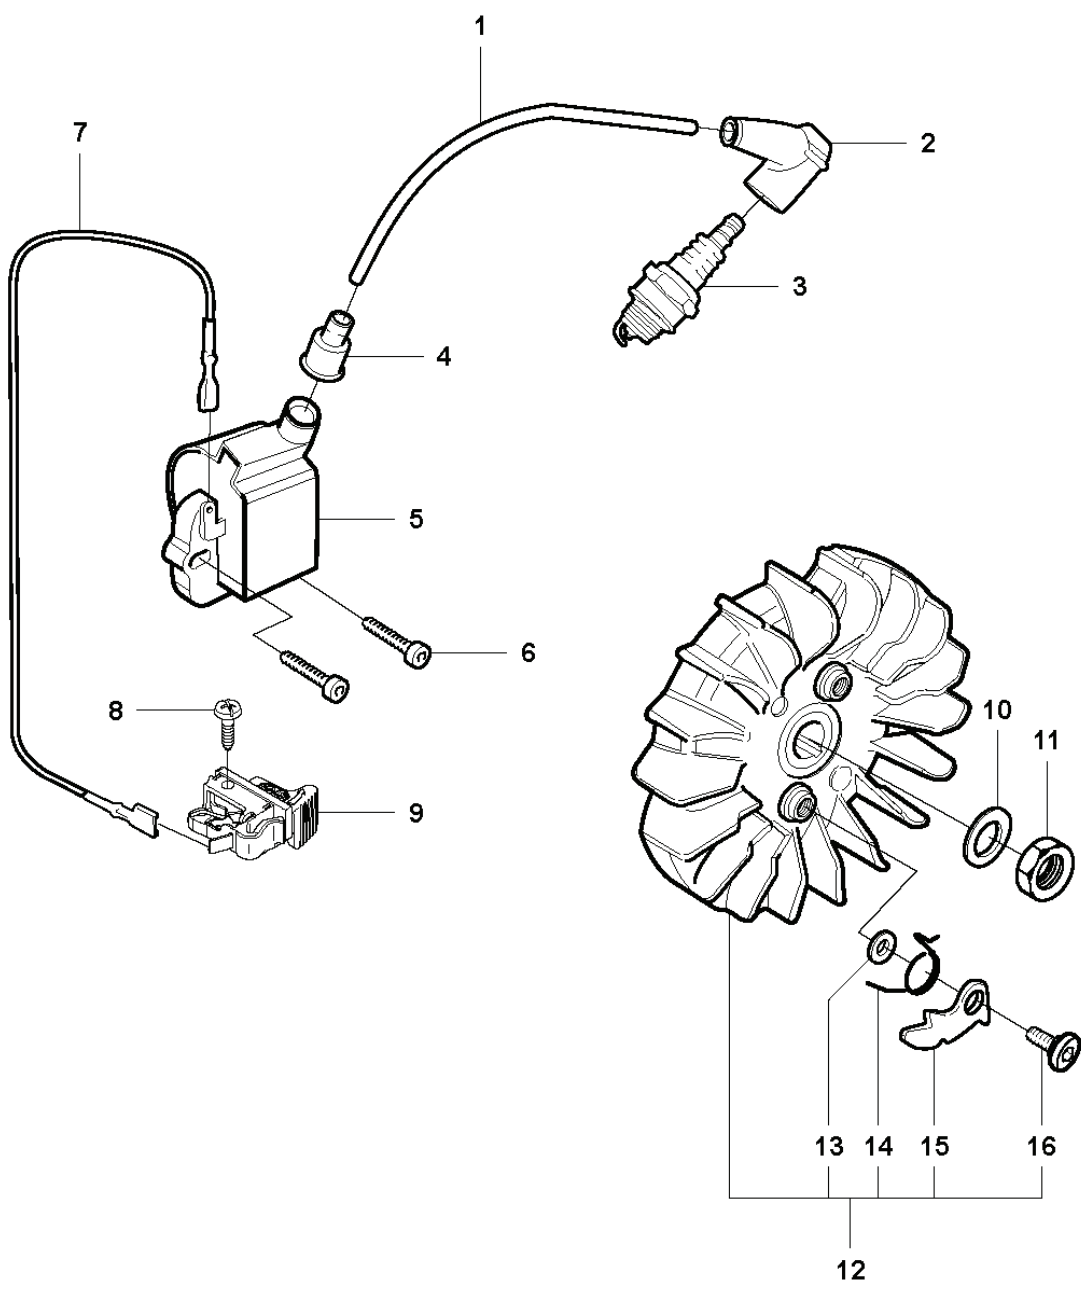

J K950 CHAIN

REF.	PART NO.	DESCRIPTION	REMARK	QTY.	KIT
1	506387834	IGNITION CABLE		1	
2	501485402	SPARK PLUG CAP		1	
3	503235111	SPARK PLUG	RCJ 7Y	1	
4	505277516	CABLE SLEEVE		1	
5	544018801	IGNITION SYSTEM		1	
6	503202520	SCREW IHSCM		2	
7	501839801	CABLE		1	
8	503212806	SCREW CCRPANT		1	
9	506318602	STOP SWITCH		1	
10	503230101	WASHER		1	
11	503221011	HEXAGON NUT		1	
12	506272701	FLYWHEEL	Incl. 13, 14, 15, 16	1	
13	503230042	WASHER		2	
14	501634801	SPRING		2	
15	501673203	PAWL		2	
16	501819901	SCREW		2