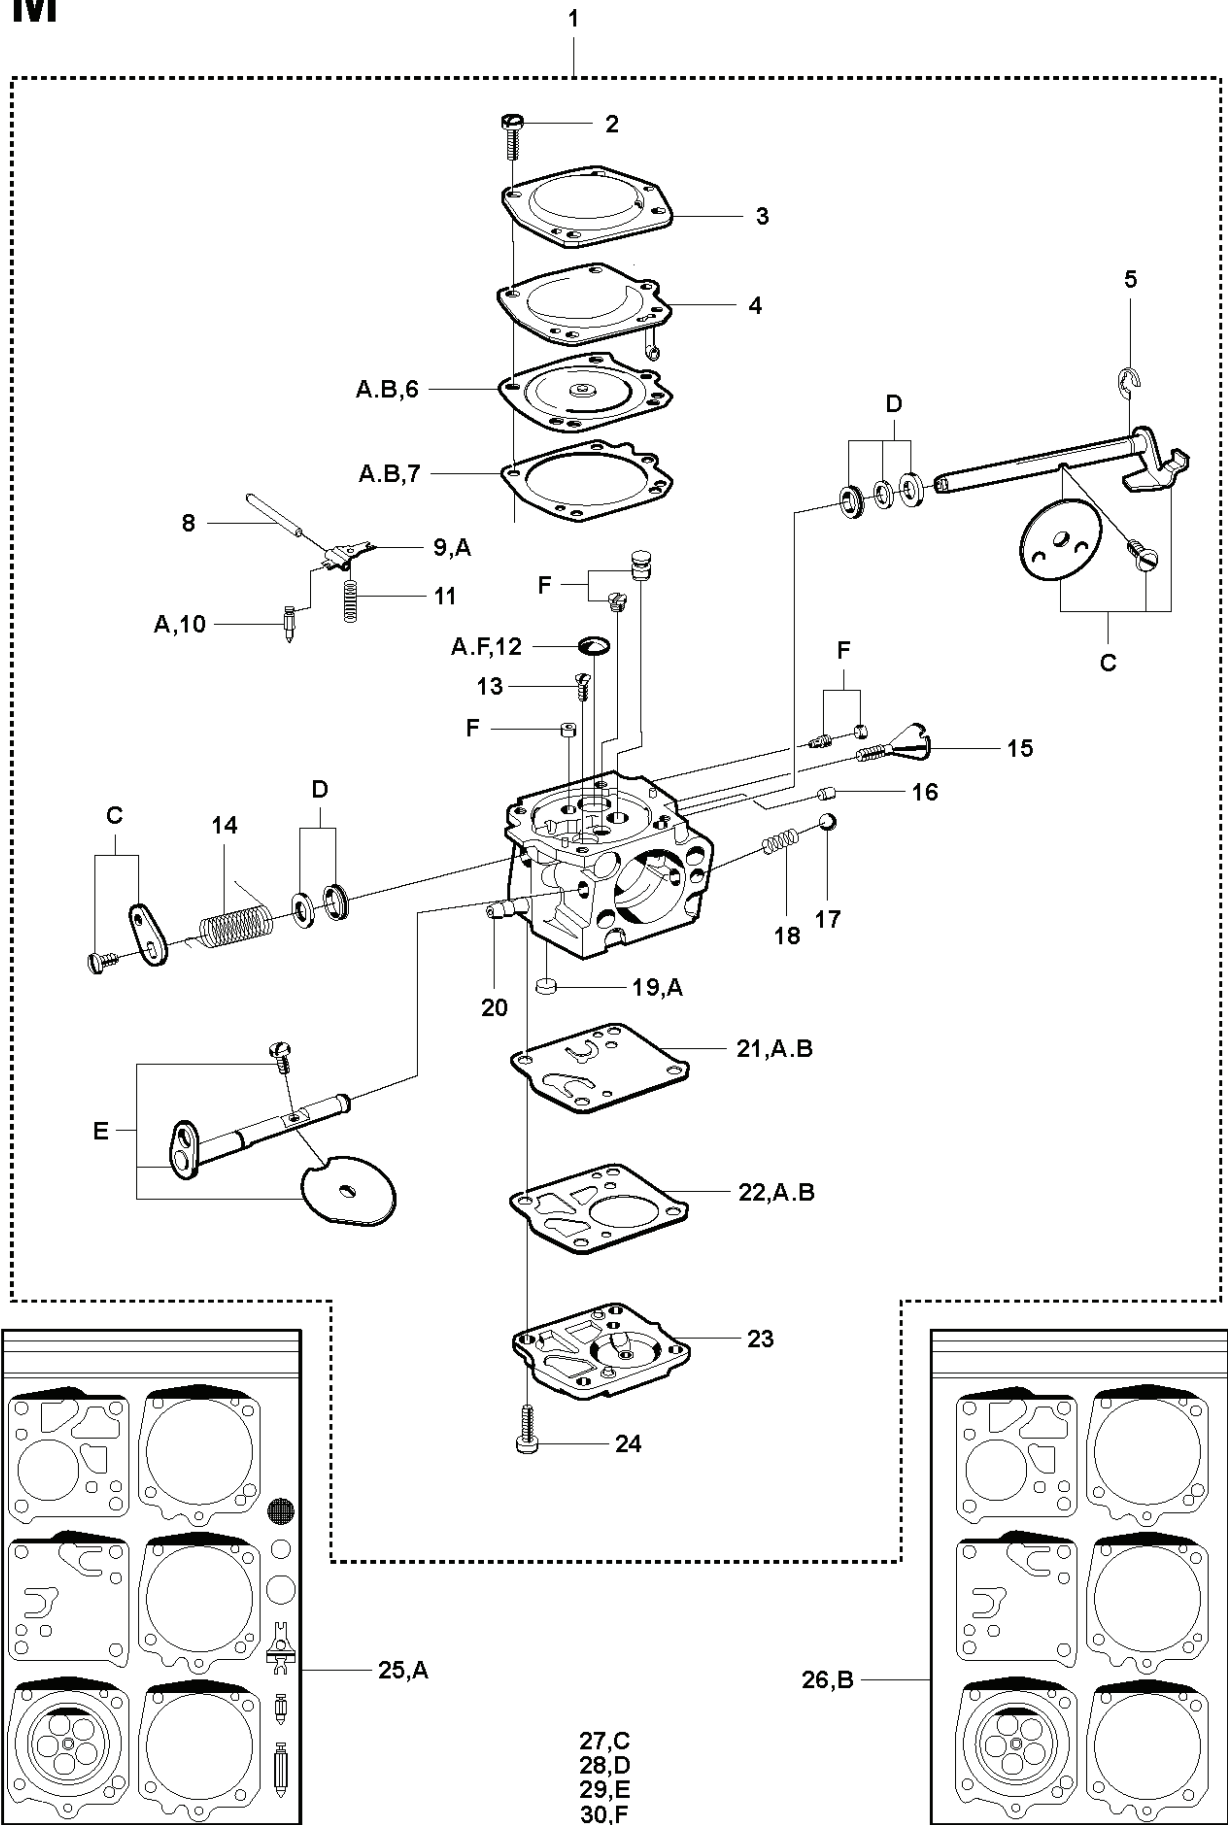

# K K950 CHAIN

REF.	PART NO.	DESCRIPTION	REMARK	QTY.	KIT
1	503203442	SCREW CCRPANMO		2	
2	544874601	LABEL		1	
3	506221702	COVER		1	
4	506231901	PREFILTER		1	
5	544874401	LABEL	EPA USA	1	
5	544874402	LABEL	CE	1	
5	544874403	LABEL	EPA Canada	1	
6	506221815	FILTER BOTTOM	Incl. 7	1	
7	506283930	SEALING		2	
8	506347002	AIR FILTER		1	
9	544891403	CYLINDER COVER ASSY	Incl. 7, 10, 11, 12	1	
10	503200230	SCREW IHSCFM		3	
11	506243902	LABEL		1	
12	544890705	LABEL		1	
13	740482003	O-RING		1	
14	506229401	AIR NOZZLE		1	
15	503200216	SCREW IHSCFM		1	

# M K950 CHAIN

REF.	PART NO.	DESCRIPTION	REMARK	QTY.	KIT
1	503280402	CARBURETTOR	Incl. 2-24	1	
2	506271401	MET.RETENTION SCREW		4	
3	503533601	DIAPHRAGM		1	
4	506256402	INSERT		1	
5	501821801	THROTTLE SH: E' RING		1	
6	506258501	DIAPHRAGM	A, B	1	
7	506258401	DIAPHRAGM	A, B	1	
8	501222101	PIN		1	
9	501222001	LEVER	A	1	
10	505316550	NEEDLE		1	
11	501222501	SPRING	A	1	
12	501220301	PLUG	A, F	1	
13	501485201	SCREW		1	
14	506286301	SPRING THROTT.RETURN		1	
15	503578701	IDLE SPEED SCREW		1	
16	503578601	BALL		1	
17	501220401	BALL		1	
18	501220501	SPRING		1	
19	503988201	SCREEN		1	
20	503533901	TUBE CONNECTOR	A	1	
21	501221201	DIAGRAM	A, B	1	
22	501221301	GASKET	A, B	1	
23	506286801	FUEL PUMP COVER		1	
24	501221501	SCREW		4	
25	506276301	REPAIR KIT	Incl. 6, 7, 9, 11, 12, 20, 21, 22	1	
26	506258801	DIAPHRAGM	Incl. 6, 7, 21, 22	1	
27	506290901	THROTTLE SHAFT(KIT)	Kit C	1	
28	506291001	SEALING, KIT	Kit D	1	
29	506291101	CHOKE SHAFT (KIT)	Kit E	1	
30	506291301	JET	Kit F	1	