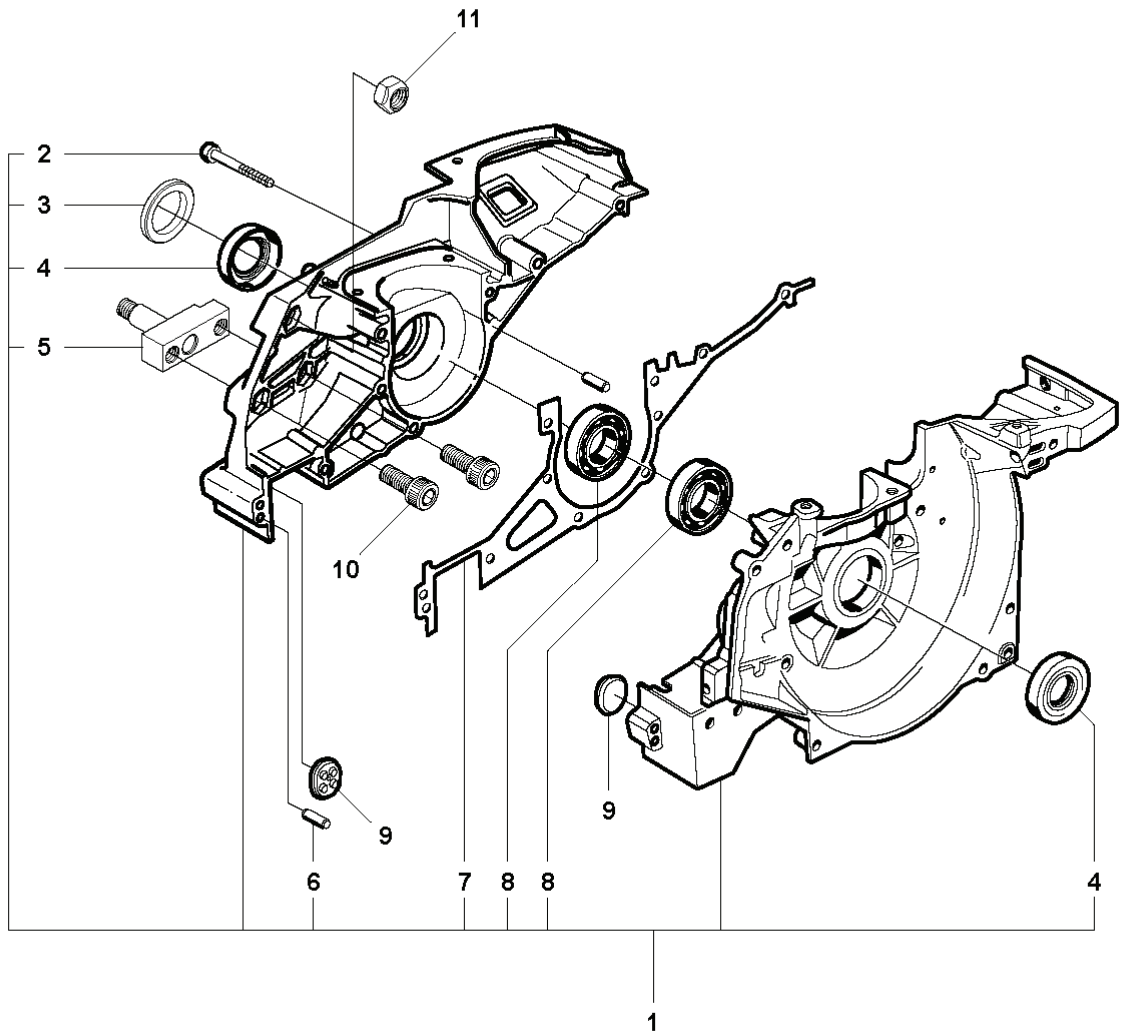

C K950 CHAIN

REF.	PART NO.	DESCRIPTION	REMARK	QTY.	KIT
1	506334704	CRANKCASE ASSY	Incl. 2-9	1	
2	725534055	SCREW IHSCM		7	
3	506332901	RING		1	
4	503260205	SEALING RING	Gasket kit 12	2	
5	506327601	BAR BOLT		1	
6	720130710	PARALLEL PIN		2	
7	506232401	GASKET	Gasket kit 12	1	
8	503250002	BALL BEARING		2	
9	506273101	BUFFER		2	
10	725545001	SCREW		2	
11	503222102	LOCK NUT		1	
12	506290505	GASKET KIT		1	
13	506158201	GASKET		1	
14	506378101	GASKET		1