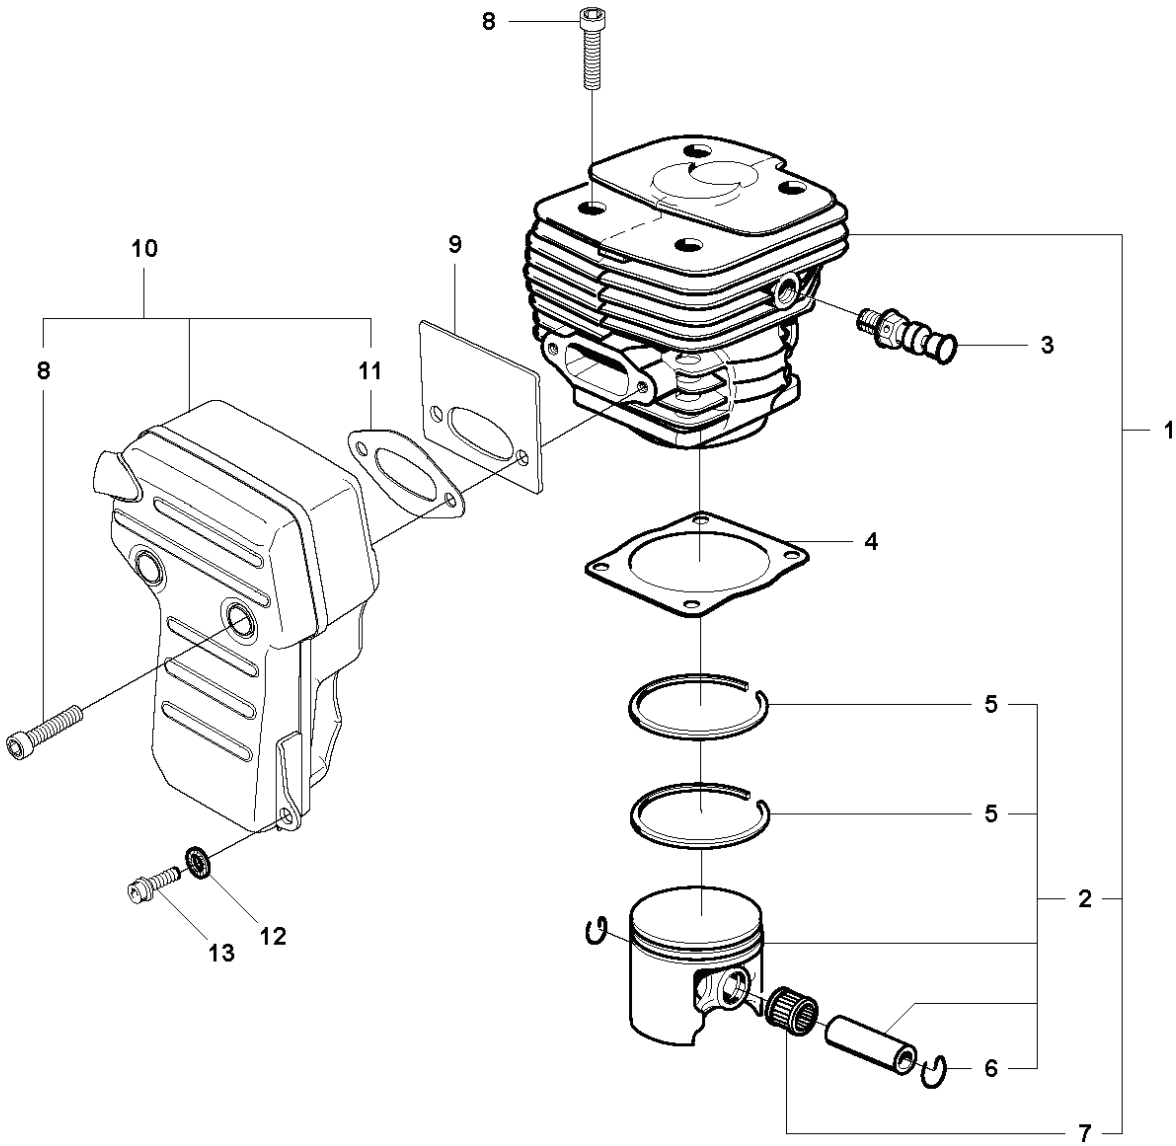

D K950 CHAIN

REF.	PART NO.	DESCRIPTION	REMARK	QTY.	KIT
1	506155506	CYLINDER ASSY	Incl. 2, 7	1	
2	506155602	PISTON ASSY	Incl. 5, 6	1	
3	503665601	DECOMPRESSION VALVE		1	
4	506158201	GASKET	Gasket kit 14	1	
5	503289024	PISTON RING		2	
6	737441300	CIRCLIP		2	
7	503256101	NEEDLE BEARING		1	
8	725537255	SCREW IHSCM		6	
9	506169101	HEAT DEFLECTOR		1	
10	506372802	MUFFLER ASSY	Incl. 8, 12	1	
11	506378101	GASKET	Gasket kit 14	1	
12	503230402	WASHER		1	
13	503200216	SCREW IHSCFM		1	
14	506290505	GASKET KIT		1	
15	506332901	RING		1	
16	503260205	SEALING RING		2	
17	506232401	GASKET		1