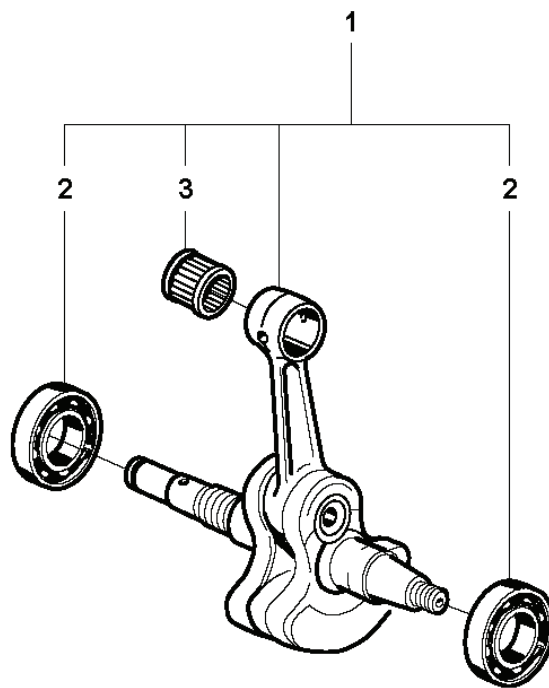

E K950 CHAIN

REF.	PART NO.	DESCRIPTION	REMARK	QTY.	KIT
1	506339171	CRANKSHAFT ASSY	Incl. 2, 3	1	
2	503250002	BALL BEARING		2	
3	503256101	NEEDLE BEARING		1