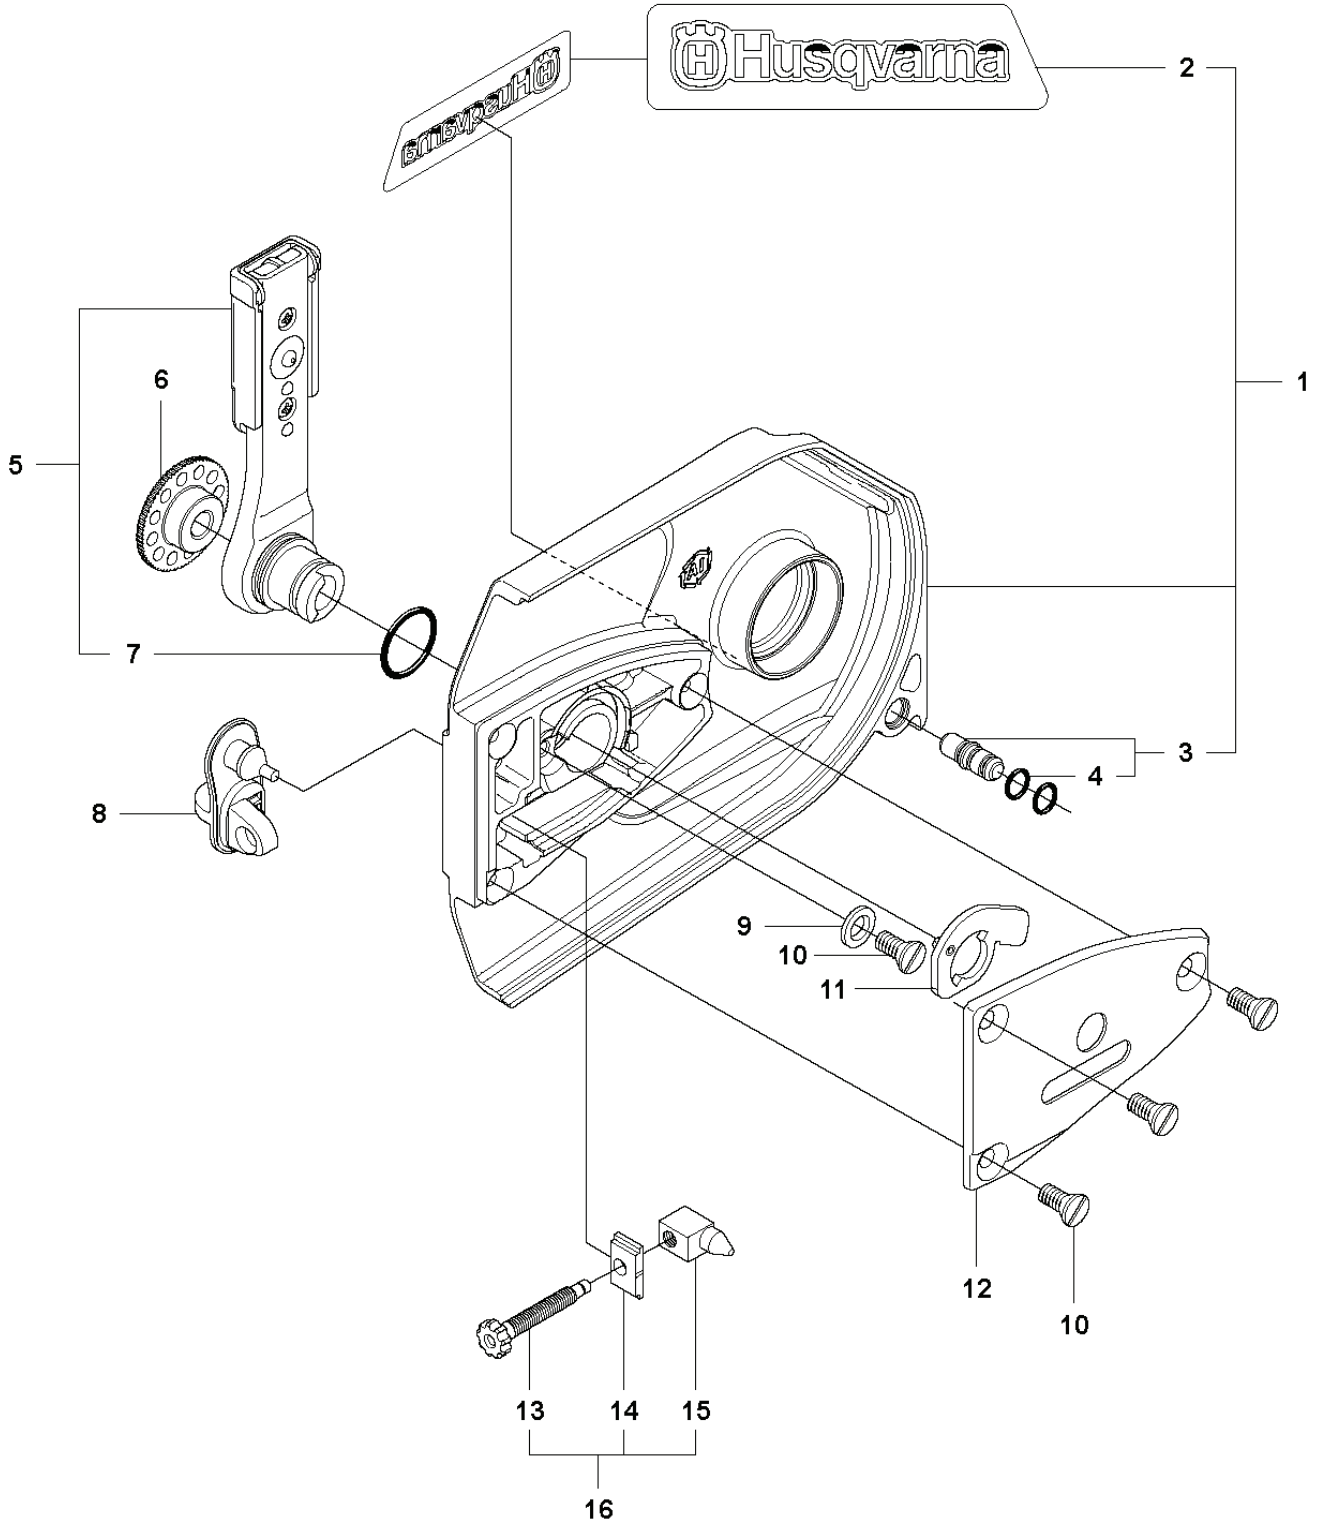

# M K950 CHAIN

REF.	PART NO.	DESCRIPTION	REMARK	QTY.	KIT
1	503280402	CARBURETTOR	Incl. 2-24	1	
2	506271401	MET.RETENTION SCREW		4	
3	503533601	DIAPHRAGM		1	
4	506256402	INSERT		1	
5	501821801	THROTTLE SH: E' RING		1	
6	506258501	DIAPHRAGM	A, B	1	
7	506258401	DIAPHRAGM	A, B	1	
8	501222101	PIN		1	
9	501222001	LEVER	A	1	
10	505316550	NEEDLE		1	
11	501222501	SPRING	A	1	
12	501220301	PLUG	A, F	1	
13	501485201	SCREW		1	
14	506286301	SPRING THROTT.RETURN		1	
15	503578701	IDLE SPEED SCREW		1	
16	503578601	BALL		1	
17	501220401	BALL		1	
18	501220501	SPRING		1	
19	503988201	SCREEN		1	
20	503533901	TUBE CONNECTOR	A	1	
21	501221201	DIAGRAM	A, B	1	
22	501221301	GASKET	A, B	1	
23	506286801	FUEL PUMP COVER		1	
24	501221501	SCREW		4	
25	506276301	REPAIR KIT	Incl. 6, 7, 9, 11, 12, 20, 21, 22	1	
26	506258801	DIAPHRAGM	Incl. 6, 7, 21, 22	1	
27	506290901	THROTTLE SHAFT(KIT)	Kit C	1	
28	506291001	SEALING, KIT	Kit D	1	
29	506291101	CHOKE SHAFT (KIT)	Kit E	1	
30	506291301	JET	Kit F	1	

**A** K950 CHAIN

---

REF.	PART NO.	DESCRIPTION	REMARK	QTY.	KIT
1	506332505	CLUTCH COVER	Incl. 2, 3	1	
2	544872301	LABEL		1	
3	544057701	GUIDE PIN	Incl. 4	1	
4	740420400	O-RING		2	
5	506341004	LEVER	Incl. 7	1	
6	506398801	ADJUSTING NUT		1	
7	740481802	O-RING		1	
8	506333402	COVER		1	
9	506332801	LOCKWASHER		1	
10	723532751	SCREW SLCSFM		3	
11	506347201	LEVER		1	
12	506333501	HUB CAP		1	
13	506387701	SCREW		1	
14	506333201	PLATE		1	
15	506333301	PAWL		1	
16	506359403	SCREW	Incl. 13, 14, 15	1	