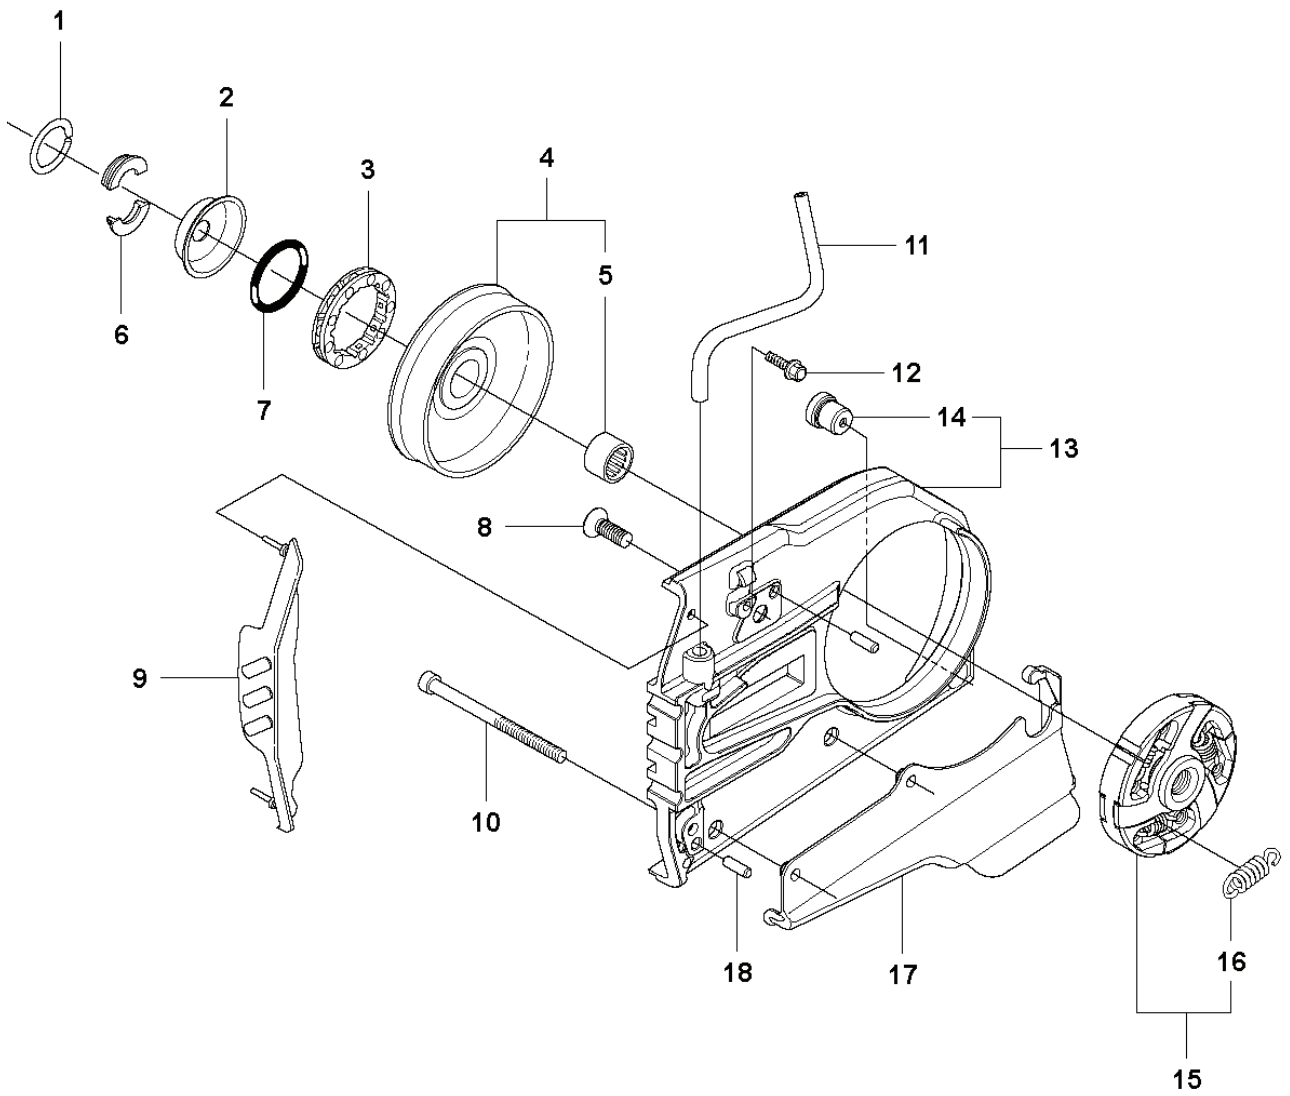

B K950 CHAIN

REF.	PART NO.	DESCRIPTION	REMARK	QTY.	KIT
1	506287601	RETAINER RING		1	
2	506334401	SUPPORT CUP		1	
3	506334201	RIM SPROCKET		1	
4	506340911	GEAR WHEEL	Incl. 5	1	
5	503255301	NEEDLE BEARING		1	
6	506287502	CIRCLIP		2	
7	740440700	O-RING		1	
8	725645301	SCREW IHCSFM		1	
9	506354402	WEAR PROTECTION		1	
10	503200270	SCREW IHSCFM		1	
11	506332301	PIPE		1	
12	503200002	SCREW EHHFM		1	
13	506329505	BAR BRACKET	Incl. 14	1	
14	506401301	BUSHING		1	
15	506333801	CLUTCH ASSY	Incl. 16	1	
16	503145101	CLUTCH SPRING		3	
17	506399602	SHIELD		1	
18	720130710	PARALLEL PIN		2