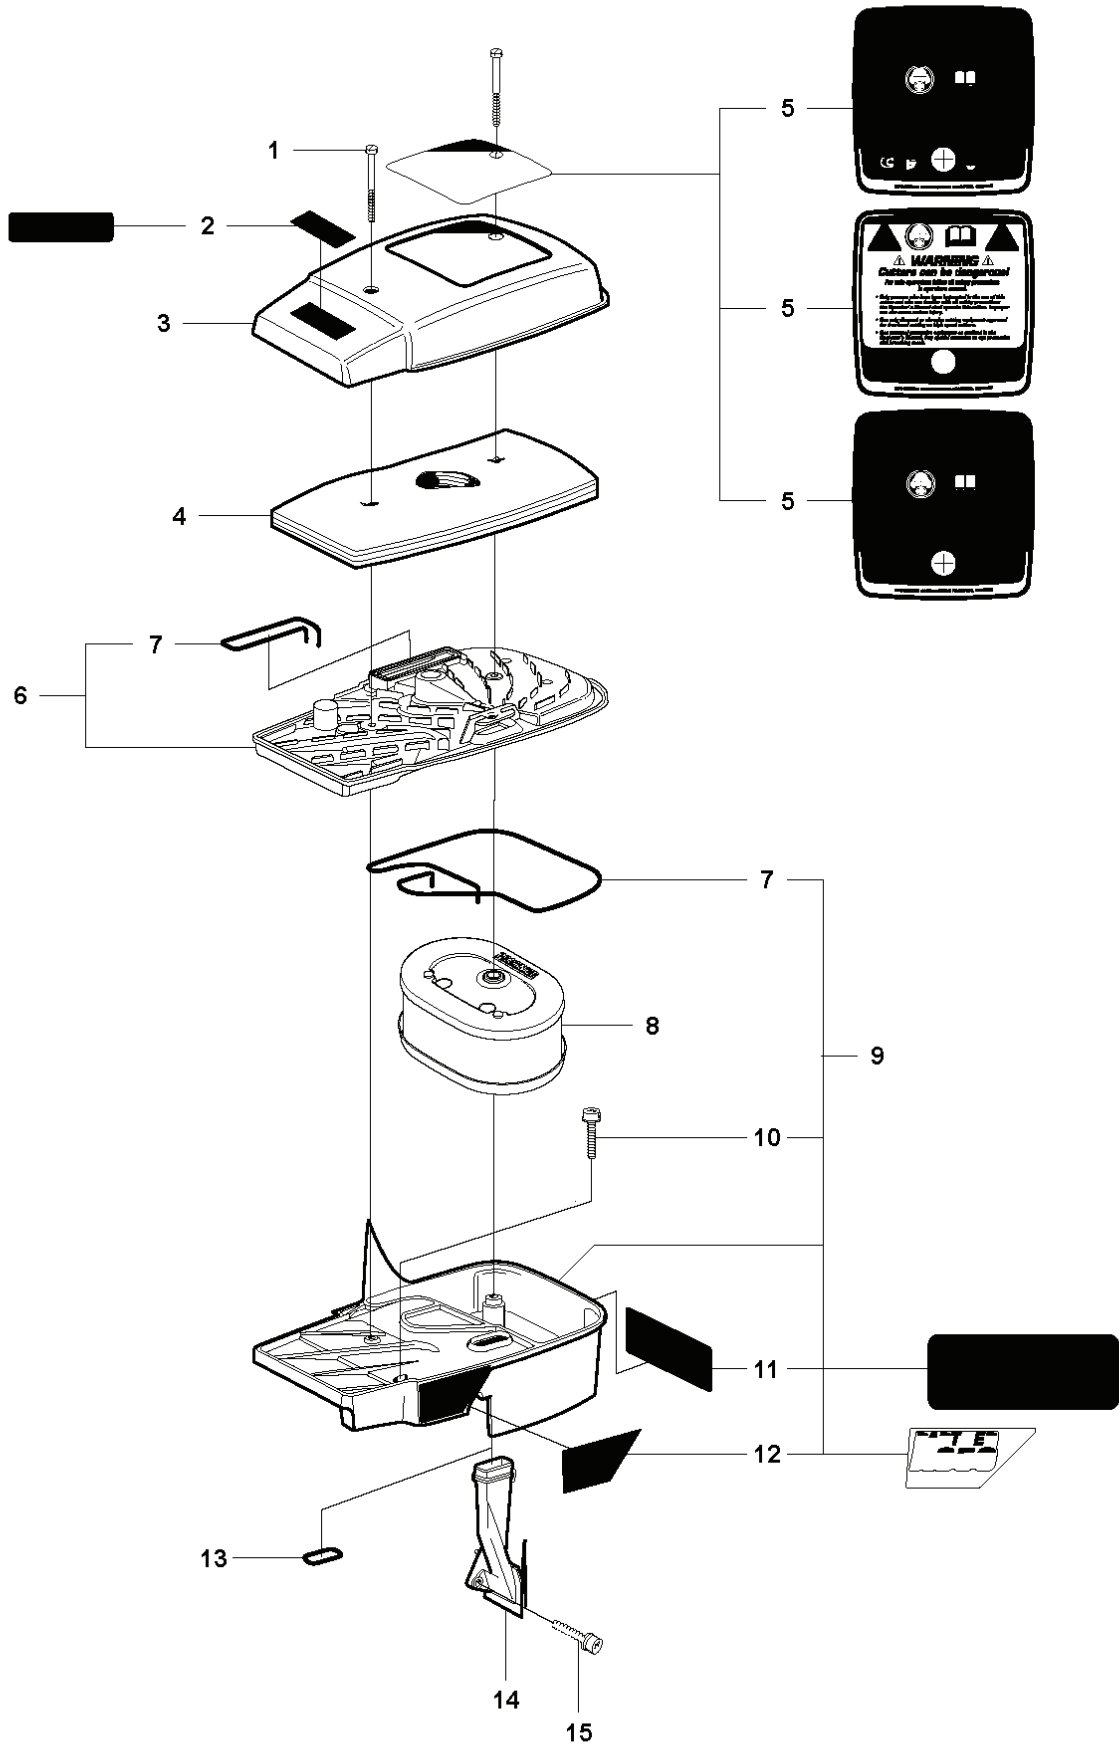

K K950 CHAIN

REF.	PART NO.	DESCRIPTION	REMARK	QTY.	KIT
1	503203442	SCREW CCRPANMO		2	
2	544874601	LABEL		1	
3	506221702	COVER		1	
4	506231901	PREFILTER		1	
5	544874401	LABEL	EPA USA	1	
5	544874402	LABEL	CE	1	
5	544874403	LABEL	EPA Canada	1	
6	506221815	FILTER BOTTOM	Incl. 7	1	
7	506283930	SEALING		2	
8	506347002	AIR FILTER		1	
9	544891403	CYLINDER COVER ASSY	Incl. 7, 10, 11, 12	1	
10	503200230	SCREW IHSCFM		3	
11	506243902	LABEL		1	
12	544890705	LABEL		1	
13	740482003	O-RING		1	
14	506229401	AIR NOZZLE		1	
15	503200216	SCREW IHSCFM		1