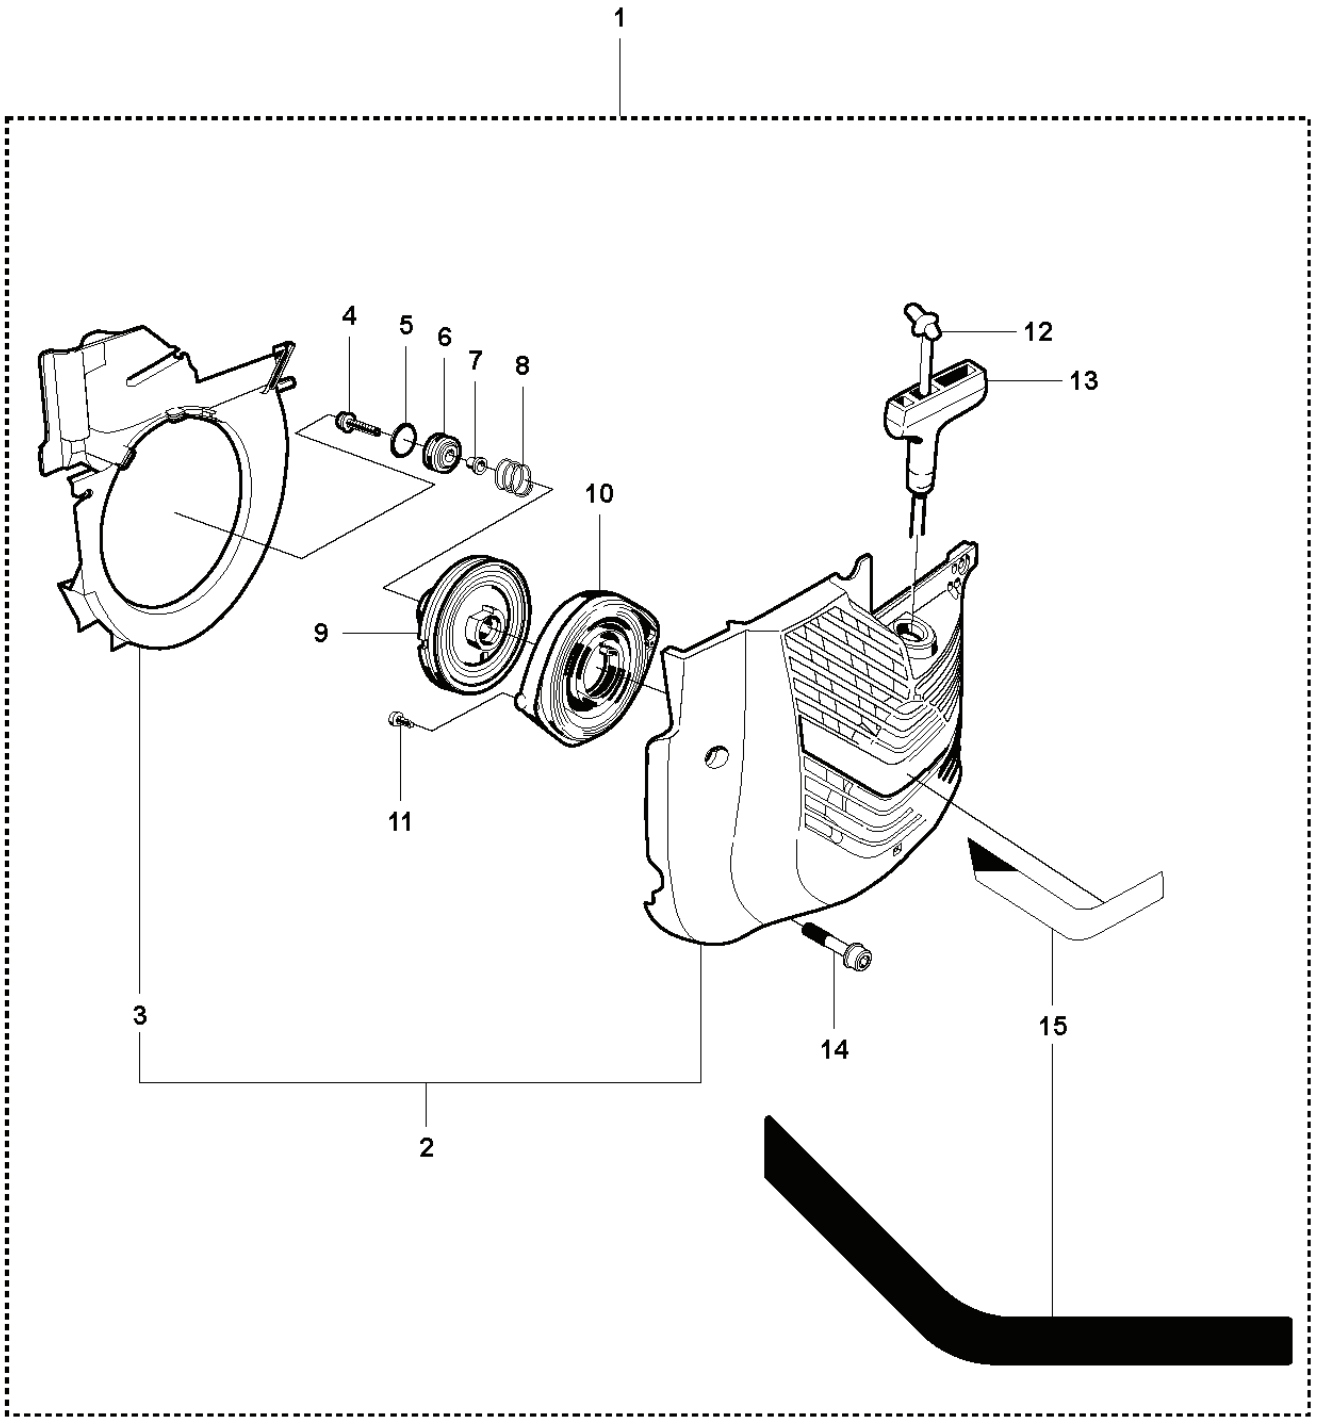

H K950 CHAIN

REF.	PART NO.	DESCRIPTION	REMARK	QTY.	KIT
1	506235911	STARTER	Incl. 2 - 15	1	
2	506337203	STARTER COVER	Incl. 3	1	
3	506222202	AIR CONDUCTOR		1	
4	503216722	SCREW IHSCFT		1	
5	740431300	O-RING		1	
6	506251401	GROMMET		1	
7	506263101	SPACING SLEEVE		1	
8	506253001	COMPRESSION SPRING		1	
9	506258102	STARTER PULLEY		1	
10	596293101	RECOIL SPRING		1	
10	503212810	SCREW CCRPANT		2	
11	506335615	CORD		1	
12	506335650	STARTER ROPE	50 m. coil	1	
13	503127901	STARTER HANDLE		1	
14	503205920	SCREW IHSCFMO		4	
15	506272302	LABEL		1