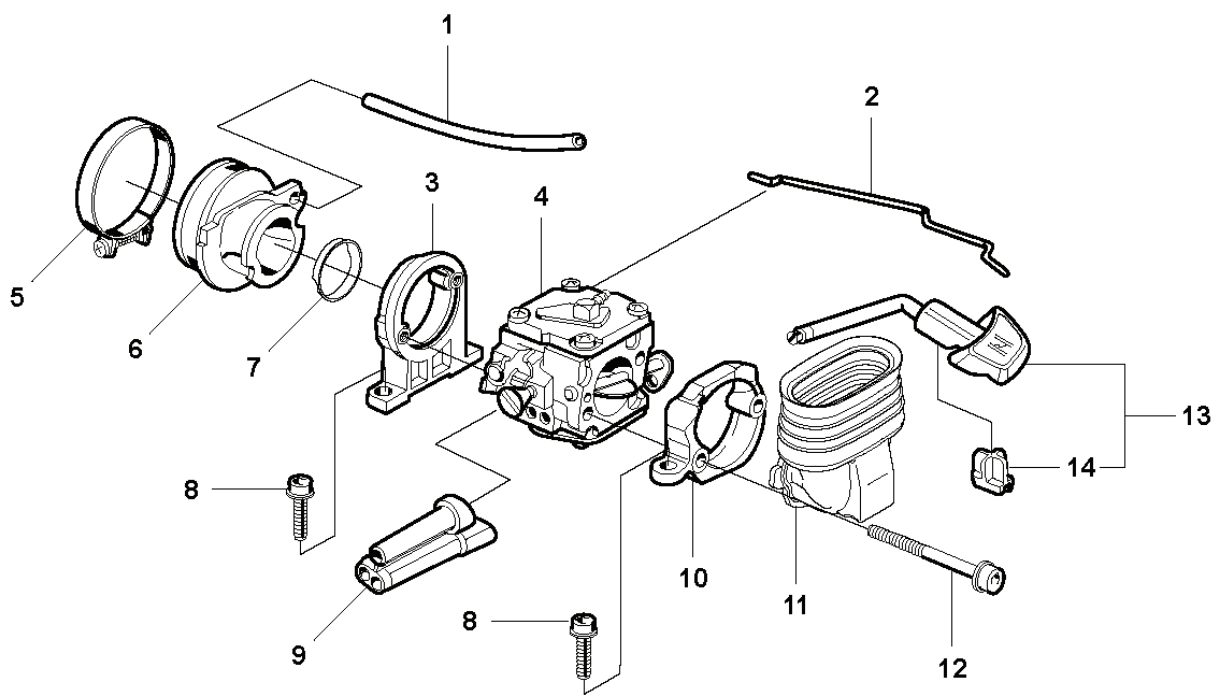

L K950 CHAIN

REF.	PART NO.	DESCRIPTION	REMARK	QTY.	KIT
1	503400607	IMPULSE HOSE		1	
2	506223101	THROTTLE WIRE		1	
3	506133501	CARBURETTOR BRACKET		1	
4	503280402	CARBURETTOR	HS 282-A	1	
5	503560002	HOSE CLAMP		1	
6	506221901	INLET PIPE		1	
7	503678001	SUPPORT SLEEVE		1	
8	503200216	SCREW IHSCFM		2	
9	506231201	CHISEL GUIDE		1	
10	506223901	FLANGE		1	
11	506365201	INLET BEND		1	
12	503200255	SCREW IHSCFM		2	
13	506232011	CHOKE	Incl. 14	1	
14	506272501	WEAR PROTECTION		1