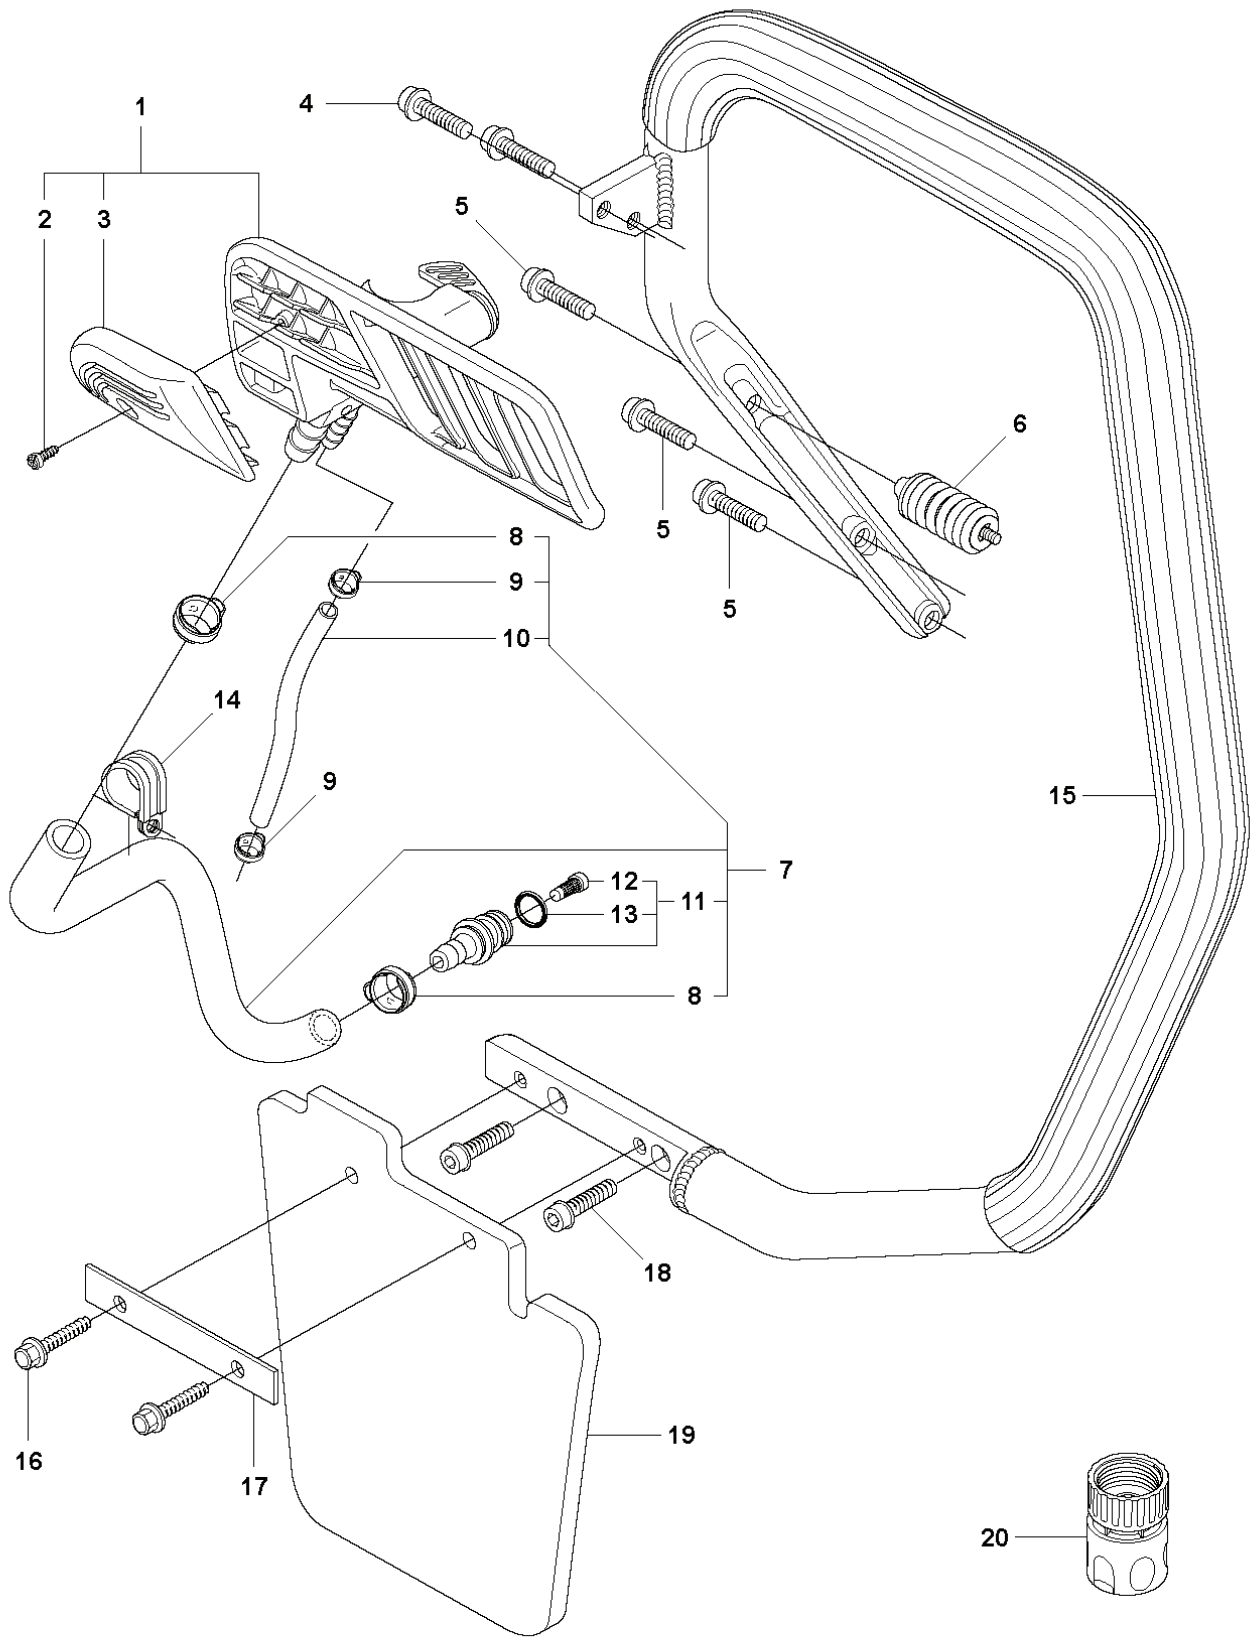

G K950 CHAIN

REF.	PART NO.	DESCRIPTION	REMARK	QTY.	KIT
1	506340402	HAND GUARD	Incl. 2-3	1	
2	503212710	SCREW CCRPANT		1	
3	506332402	RUBBER BLOCK		1	
4	503214925	SCREW IHSCFT		2	
5	503210522	SCREW IHSCFT		2	
6	506285301	ANTIVIBRATION ELEMENT		1	
7	506328951	HOSE KIT	Incl. 8, 9, 10, 11, 14	1	
8	506095602	HOSE CLAMP		1	
9	506095604	HOSE CLAMP		2	
10	506352501	HOSE		1	
11	506295701	NIPPLE	Incl. 12, 13	1	
12	506298801	FILTER		1	
13	503263021	O-RING		1	
14	502412201	CLIP		1	
15	506329602	HANDLE		1	
16	503200001	SCREW EHHFM		2	
17	506334501	BACKING PLATE		1	
18	503210525	SCREW IHSCFT		2	
19	506334601	SPRAY GUARD		1	
20	503266002	COUPLER		1