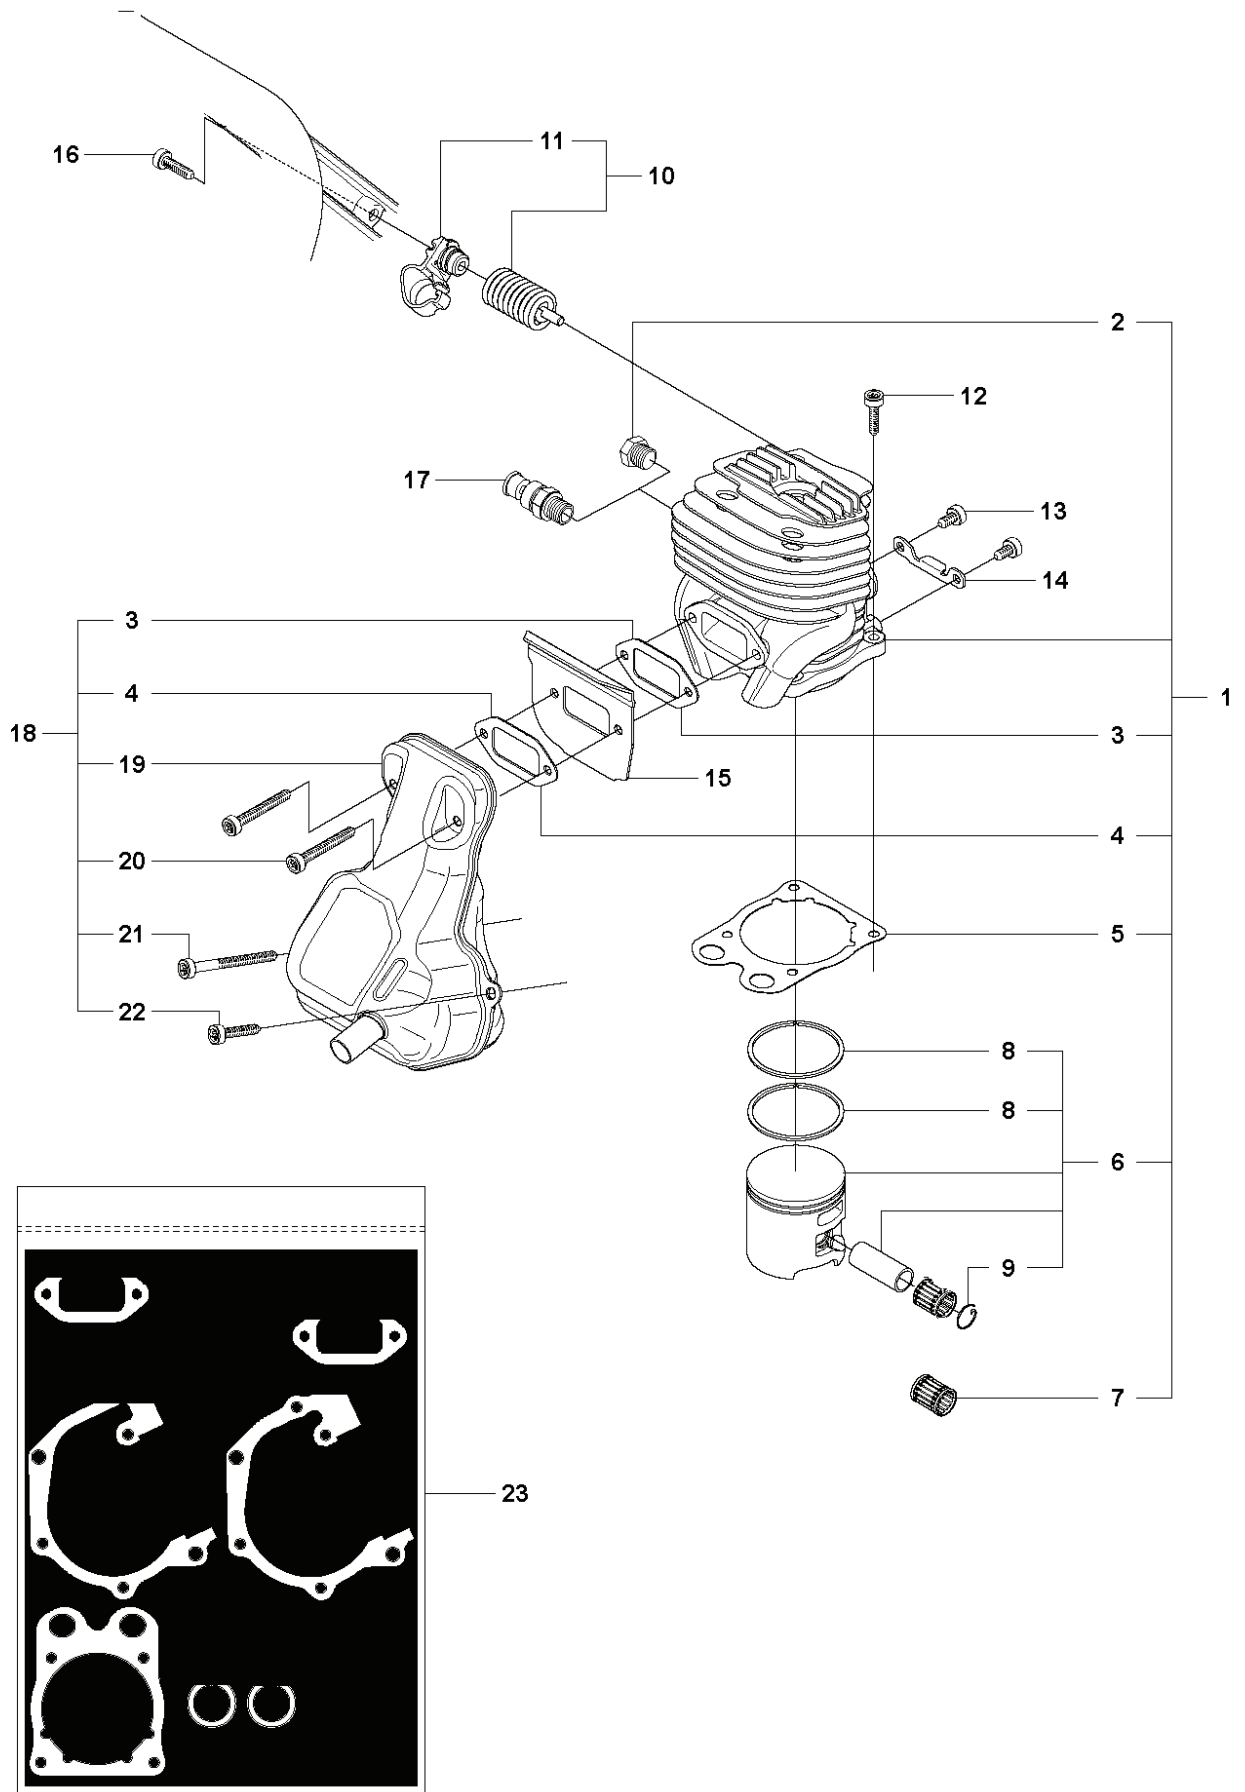

D K750

REF.	PART NO.	DESCRIPTION	REMARK	QTY.	KIT
1	506386171	CYLINDER ASSY	Incl. 2 - 7	1	
2	503552201	PLUG		1	
3	506412301	GASKET		1	
4	506376902	GASKET		1	
5	506376701	GASKET		1	
6	506372401	PISTON ASSY	Incl. 8, 9	1	
7	503255601	NEEDLE BEARING		1	
8	503289047	PISTON RING		2	
9	737431200	SNAP RING		2	
10	506389102	ANTIVIBRATION ELEMENT	Incl. 11	1	
11	544020802	SPRING RETAINER		1	
12	503215325	SCREW ITXSCM		4	
13	503215316	SCREW ITXSCM		2	
14	506368801	BRACKET		1	
15	506375802	COOLING AIR CONDUCTOR		1	
16	503215420	SCREW ITXSCT		1	
17	503715301	DECOMPRESSION VALVE		1	
18	544001402	MUFFLER KIT	Incl. 3, 4, 19 - 22	1	
19	506364203	MUFFLER ASSY		1	
20	503215341	SCREW ITXSCM		2	
21	503215356	SCREW ITXSCM		1	
22	503215321	SCREW ITXSCM		1	
23	506385304	GASKET KIT	Incl. 3 - 5, 24 - 27	1	
24	506377002	GASKET		1	
25	506377003	GASKET		1	
26	544219302	INSERT		1	
27	503260204	SEALING RING		2