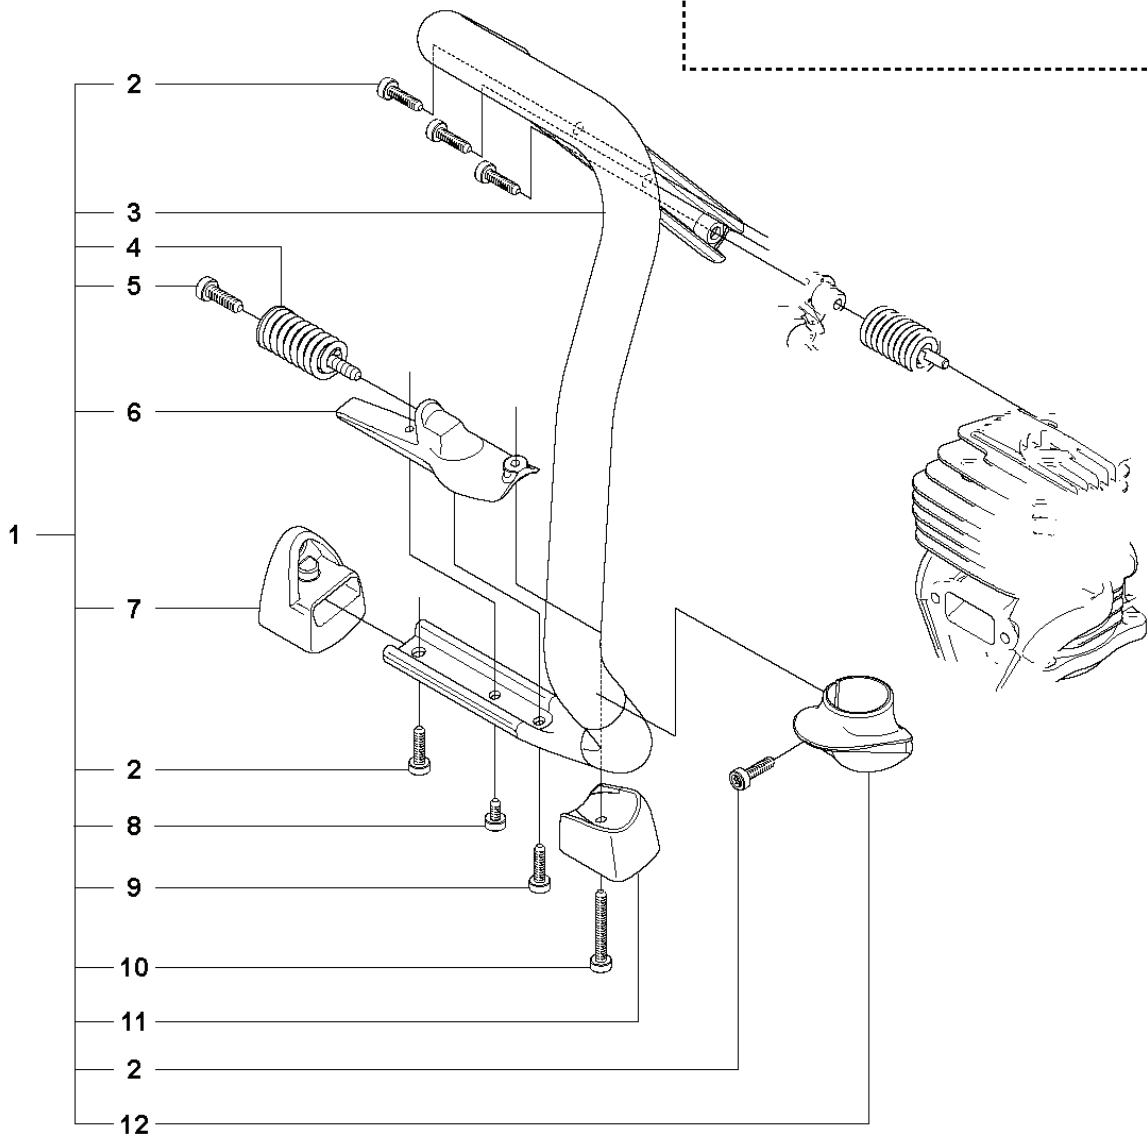

G K750

13

REF.	PART NO.	DESCRIPTION	REMARK	QTY.	KIT
1	506385802	HANDLE	Incl. 2 - 12	1	
2	503215420	SCREW ITXSCT		5	
3	506371103	FRONT HANDLE		1	
4	537210308	ANTIVIBRATION ELEMENT		1	
5	544061201	SCREW ITXSCT		1	
6	506377202	SPRING RETAINER		1	
7	506375502	GROUND SUPPORT		1	
8	503215316	SCREW ITXSCT		1	
9	503215321	SCREW ITXSCT		1	
10	503215340	SCREW ITXSCT		1	
11	506375602	GROUND SUPPORT		1	
12	506387102	STOP		1	
13	506385904	HOSE ASSY		1	
14	503266001	COUPLER		1