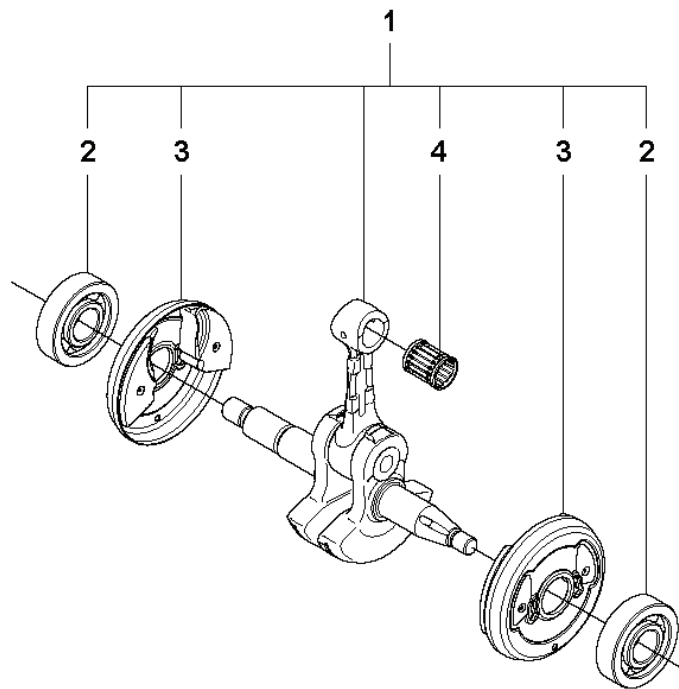

E K750

REF.	PART NO.	DESCRIPTION	REMARK	QTY.	KIT
1	502295002	CRANKSHAFT ASSY	Incl. 2 - 4	1	
2	738220225	BALL BEARING		2	
3	537203301	CUP		2	
4	503255601	NEEDLE BEARING		1