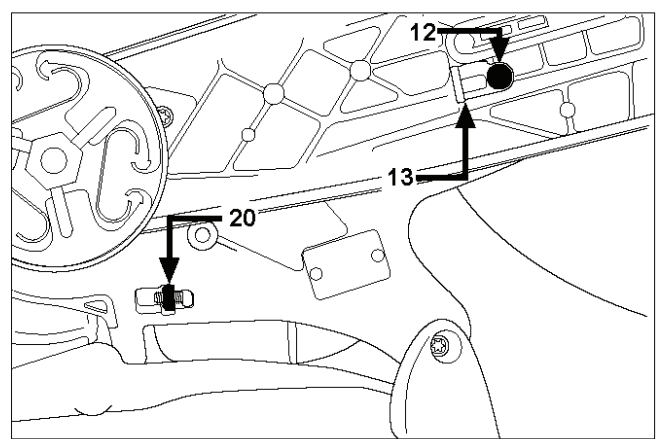

REF.	PART NO.	DESCRIPTION	REMARK	QTY.	KIT
1	506340502	WHEEL GUARD	"12", Incl. 2 - 4"	1	
1	506340504	WHEEL GUARD	"14", Incl. 2 - 4"	1	
2	725533105	SCREW IHSCM		1	
3	506344602	HANDLE		1	
4	506266302	LINING		1	
5	506266401	SCREEN		1	
6	506266501	FLANGE		1	
7	725532955	SCREW IHSCM		1	
8	506324801	SUPPORT FLANGE		1	
9	506028701	FLANGE WASHER	Diam 105 mm	2	
9	506070901	FLANGE WASHER	Diam 119 mm	2	
10	506379620	KIT	Diam 20 mm	1	
10	506379622	BUSHING	Diam 22,2 mm	1	
10	506379625	KIT	Diam 25,4 mm	1	
10	506028830	BUSHING	Diam 30,5 mm	1	
11	506284104	LABEL	"12", Diam 1"	1	
11	506284102	LABEL	"12", Diam 20 mm	1	
11	506284114	LABEL	"14", Diam 1"	1	
11	506284112	LABEL	"14", Diam 20 mm	1	

C K750