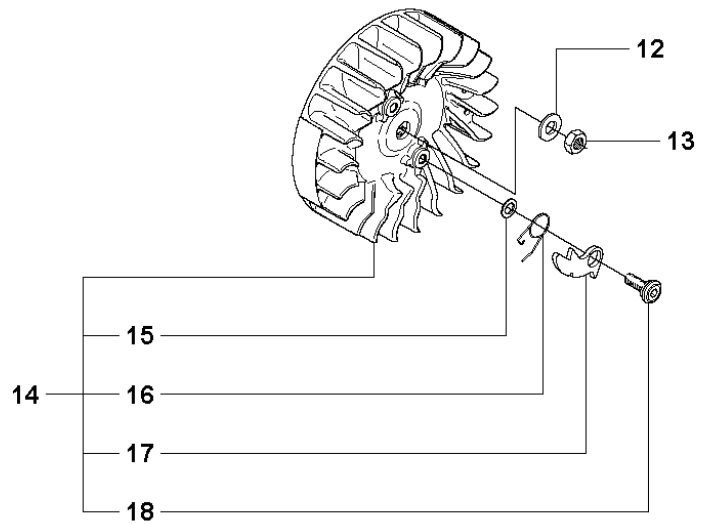

# F1 K750

REF.	PART NO.	DESCRIPTION	REMARK	QTY.	KIT
1	506386512	FUEL TANK	Incl. 2 - 7, 11, 12	1	
2	720124020	PARALLEL PIN		1	
3	506222802	THROTTLE LOCKOUT		1	
4	506379501	SPRING		1	
5	506371301	THROTTLE ROD		1	
6	506372003	THROTTLE TRIGGER		1	
7	506386601	TANK VENT ASSY	Incl. 8 - 10	1	
8	504357201	PLUG		1	
9	501768328	FUEL HOSE		1	
10	503164001	TANK VENT		1	
11	544393201	HOSE CLIP		1	
12	501371301	LID		1	
13	544229001	CHOKE CONTROL		1	
14	506378001	GROMMET		1	
15	503212806	SCREW CCRPANT		1	
16	503226504	SQUARE NUT		6	
17	501271302	CABLE GROMMET		1	
18	506386702	GROUND SUPPORT		1	
19	503214516	SCREW CRCSFT		2	
20	537210307	ANTIVIBRATION ELEMENT	Incl. 21	1	
21	544061201	SCREW ITXSCM		1	
22	506255903	TANK CAP ASSY	Incl. 23, 24	1	
23	506292101	GASKET		1	
24	503578901	HOLDER		1	
25	506394601	HUB CAP		1	
26	503577603	FUEL HOSE		1	
27	506264111	FUEL FILTER	Incl. 28, 29	1	
28	506271101	HOSE CLAMP		1	
29	506264101	FUEL FILTER		1	
30	506381501	HEAT SHIELD		1	
31	503215420	SCREW ITXSCT		4	
32	506371902	BASEPLATE		1	

**J**

K750

K750 Oil Guard

REF.	PART NO.	DESCRIPTION	REMARK	QTY.	KIT
1	503212806	SCREW CCRPANT		1	
2	506318602	STOP SWITCH		1	
3	544979301	CABLE		1	
4	503235111	SPARK PLUG	RCJ 6 Y	1	
5	544047502	IGNITION MODULE	Incl. 6 - 8	1	
6	501485402	SPARK PLUG CAP		1	
7	506387834	IGNITION CABLE		1	
8	505277516	CABLE SLEEVE		1	
9	503215320	SCREW ITXSCM		2	
10	506378501	CABLE		1	
11	503212810	SCREW CCRPANT		1	
12	503230101	WASHER		1	
13	503221011	HEXAGON NUT		1	
14	506272710	FLYWHEEL	Incl. 15 - 18	1	
15	503230042	WASHER		2	
16	501634801	SPRING		2	
17	501673203	PAWL		2	
18	501819901	SCREW		2	
19	544384901	CABLE	Oil Guard	1	
20	544843002	IGNITION MODULE	Oil Guard Incl. 6 - 8	1	