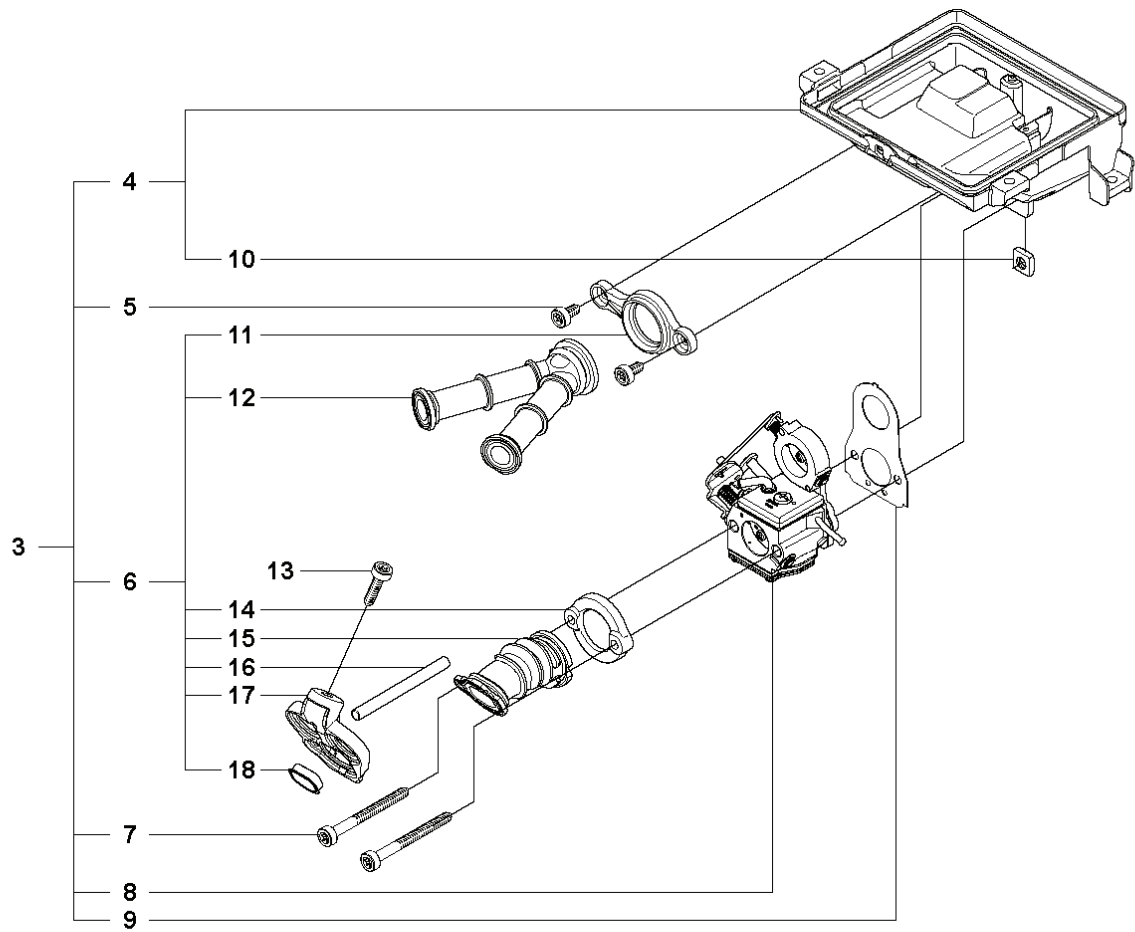

K750

REF.	PART NO.	DESCRIPTION	REMARK	QTY.	KIT
1	544181602	FILTER	Incl. 2	1	
2	506367203	AIR FILTER		1	
3	506385506	CARBURETTOR BRACKET	Incl. 4 - 9	1	
4	506393202	CARBURETTOR BRACKET	Incl. 10	1	
5	503215310	SCREW ITXSCM		2	
6	506386402	INLET PIPE	Incl. 11. 12. 14 - 18	1	
7	503215356	SCREW ITXSCM		2	
8	503283209	CARBURETTOR	Zama C3-EL29	1	
9	506376803	GASKET		1	
10	503226504	SQUARE NUT		4	
11	506370601	FLANGE INLET PIPE		1	
12	506369801	INLET PIPE		1	
13	503215320	SCREW ITXSCM		1	
14	506370501	FLANGE INLET PIPE		1	
15	506369701	INLET PIPE		1	
16	503400609	IMPULSE HOSE		1	
17	506395201	PLATE		1	
18	544219301	INSERT		1