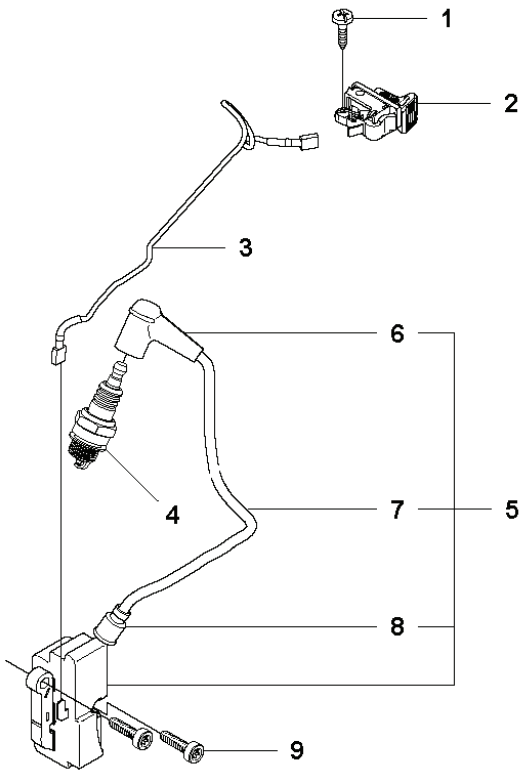

# F1 K750

REF.	PART NO.	DESCRIPTION	REMARK	QTY.	KIT
1	506386512	FUEL TANK	Incl. 2 - 7, 11, 12	1	
2	720124020	PARALLEL PIN		1	
3	506222802	THROTTLE LOCKOUT		1	
4	506379501	SPRING		1	
5	506371301	THROTTLE ROD		1	
6	506372003	THROTTLE TRIGGER		1	
7	506386601	TANK VENT ASSY	Incl. 8 - 10	1	
8	504357201	PLUG		1	
9	501768328	FUEL HOSE		1	
10	503164001	TANK VENT		1	
11	544393201	HOSE CLIP		1	
12	501371301	LID		1	
13	544229001	CHOKE CONTROL		1	
14	506378001	GROMMET		1	
15	503212806	SCREW CCRPANT		1	
16	503226504	SQUARE NUT		6	
17	501271302	CABLE GROMMET		1	
18	506386702	GROUND SUPPORT		1	
19	503214516	SCREW CRCSFT		2	
20	537210307	ANTIVIBRATION ELEMENT	Incl. 21	1	
21	544061201	SCREW ITXSCM		1	
22	506255903	TANK CAP ASSY	Incl. 23, 24	1	
23	506292101	GASKET		1	
24	503578901	HOLDER		1	
25	506394601	HUB CAP		1	
26	503577603	FUEL HOSE		1	
27	506264111	FUEL FILTER	Incl. 28, 29	1	
28	506271101	HOSE CLAMP		1	
29	506264101	FUEL FILTER		1	
30	506381501	HEAT SHIELD		1	
31	503215420	SCREW ITXSCT		4	
32	506371902	BASEPLATE		1	

**J**

K750

K750 Oil Guard

REF.	PART NO.	DESCRIPTION	REMARK	QTY.	KIT
1	503212806	SCREW CCRPANT		1	
2	506318602	STOP SWITCH		1	
3	544979301	CABLE		1	
4	503235111	SPARK PLUG	RCJ 6 Y	1	
5	544047502	IGNITION MODULE	Incl. 6 - 8	1	
6	501485402	SPARK PLUG CAP		1	
7	506387834	IGNITION CABLE		1	
8	505277516	CABLE SLEEVE		1	
9	503215320	SCREW ITXSCM		2	
10	506378501	CABLE		1	
11	503212810	SCREW CCRPANT		1	
12	503230101	WASHER		1	
13	503221011	HEXAGON NUT		1	
14	506272710	FLYWHEEL	Incl. 15 - 18	1	
15	503230042	WASHER		2	
16	501634801	SPRING		2	
17	501673203	PAWL		2	
18	501819901	SCREW		2	
19	544384901	CABLE	Oil Guard	1	
20	544843002	IGNITION MODULE	Oil Guard Incl. 6 - 8	1	