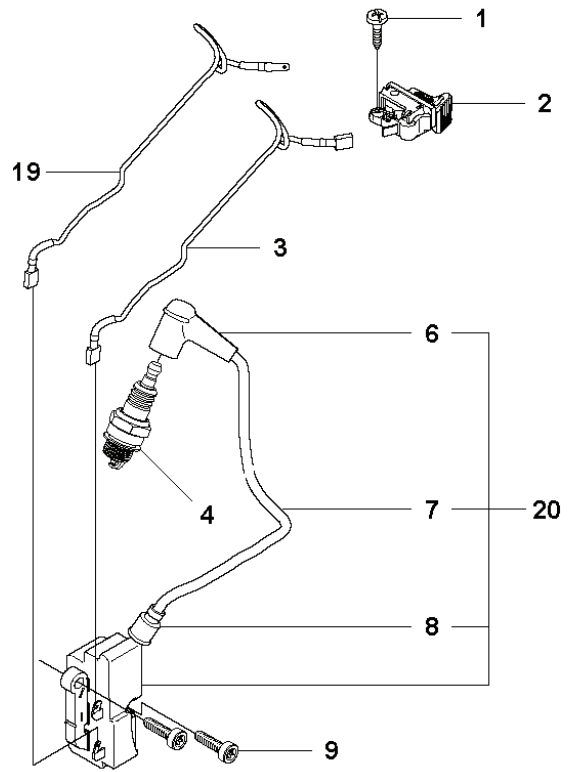

# F1 K750

REF.	PART NO.	DESCRIPTION	REMARK	QTY.	KIT
1	506386512	FUEL TANK	Incl. 2 - 7, 11, 12	1	
2	720124020	PARALLEL PIN		1	
3	506222802	THROTTLE LOCKOUT		1	
4	506379501	SPRING		1	
5	506371301	THROTTLE ROD		1	
6	506372003	THROTTLE TRIGGER		1	
7	506386601	TANK VENT ASSY	Incl. 8 - 10	1	
8	504357201	PLUG		1	
9	501768328	FUEL HOSE		1	
10	503164001	TANK VENT		1	
11	544393201	HOSE CLIP		1	
12	501371301	LID		1	
13	544229001	CHOKE CONTROL		1	
14	506378001	GROMMET		1	
15	503212806	SCREW CCRPANT		1	
16	503226504	SQUARE NUT		6	
17	501271302	CABLE GROMMET		1	
18	506386702	GROUND SUPPORT		1	
19	503214516	SCREW CRCSFT		2	
20	537210307	ANTIVIBRATION ELEMENT	Incl. 21	1	
21	544061201	SCREW ITXSCM		1	
22	506255903	TANK CAP ASSY	Incl. 23, 24	1	
23	506292101	GASKET		1	
24	503578901	HOLDER		1	
25	506394601	HUB CAP		1	
26	503577603	FUEL HOSE		1	
27	506264111	FUEL FILTER	Incl. 28, 29	1	
28	506271101	HOSE CLAMP		1	
29	506264101	FUEL FILTER		1	
30	506381501	HEAT SHIELD		1	
31	503215420	SCREW ITXSCT		4	
32	506371902	BASEPLATE		1	

**J**

K750

K750 Oil Guard

REF.	PART NO.	DESCRIPTION	REMARK	QTY.	KIT
1	503212806	SCREW CCRPANT		1	
2	506318602	STOP SWITCH		1	
3	544979301	CABLE		1	
4	503235111	SPARK PLUG	RCJ 6 Y	1	
5	544047502	IGNITION MODULE	Incl. 6 - 8	1	
6	501485402	SPARK PLUG CAP		1	
7	506387834	IGNITION CABLE		1	
8	505277516	CABLE SLEEVE		1	
9	503215320	SCREW ITXSCM		2	
10	506378501	CABLE		1	
11	503212810	SCREW CCRPANT		1	
12	503230101	WASHER		1	
13	503221011	HEXAGON NUT		1	
14	506272710	FLYWHEEL	Incl. 15 - 18	1	
15	503230042	WASHER		2	
16	501634801	SPRING		2	
17	501673203	PAWL		2	
18	501819901	SCREW		2	
19	544384901	CABLE	Oil Guard	1	
20	544843002	IGNITION MODULE	Oil Guard Incl. 6 - 8	1	