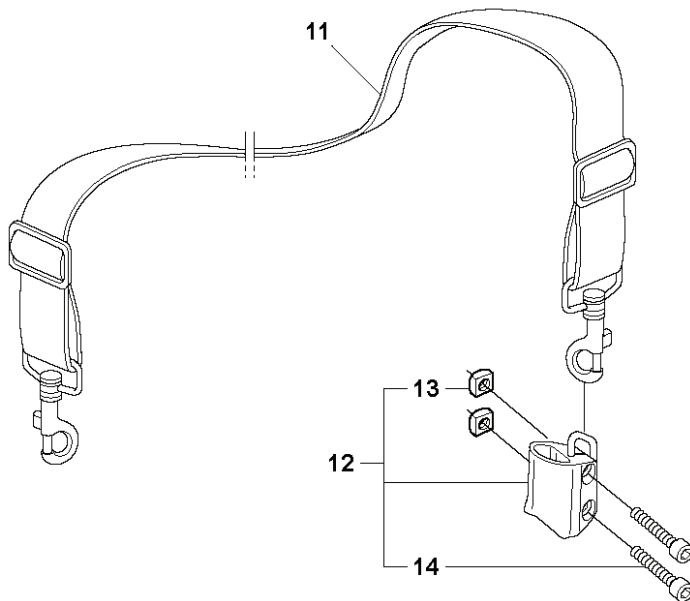

3 - **K12 FD
FIRE-RESCUE**

4 - **Rescue**