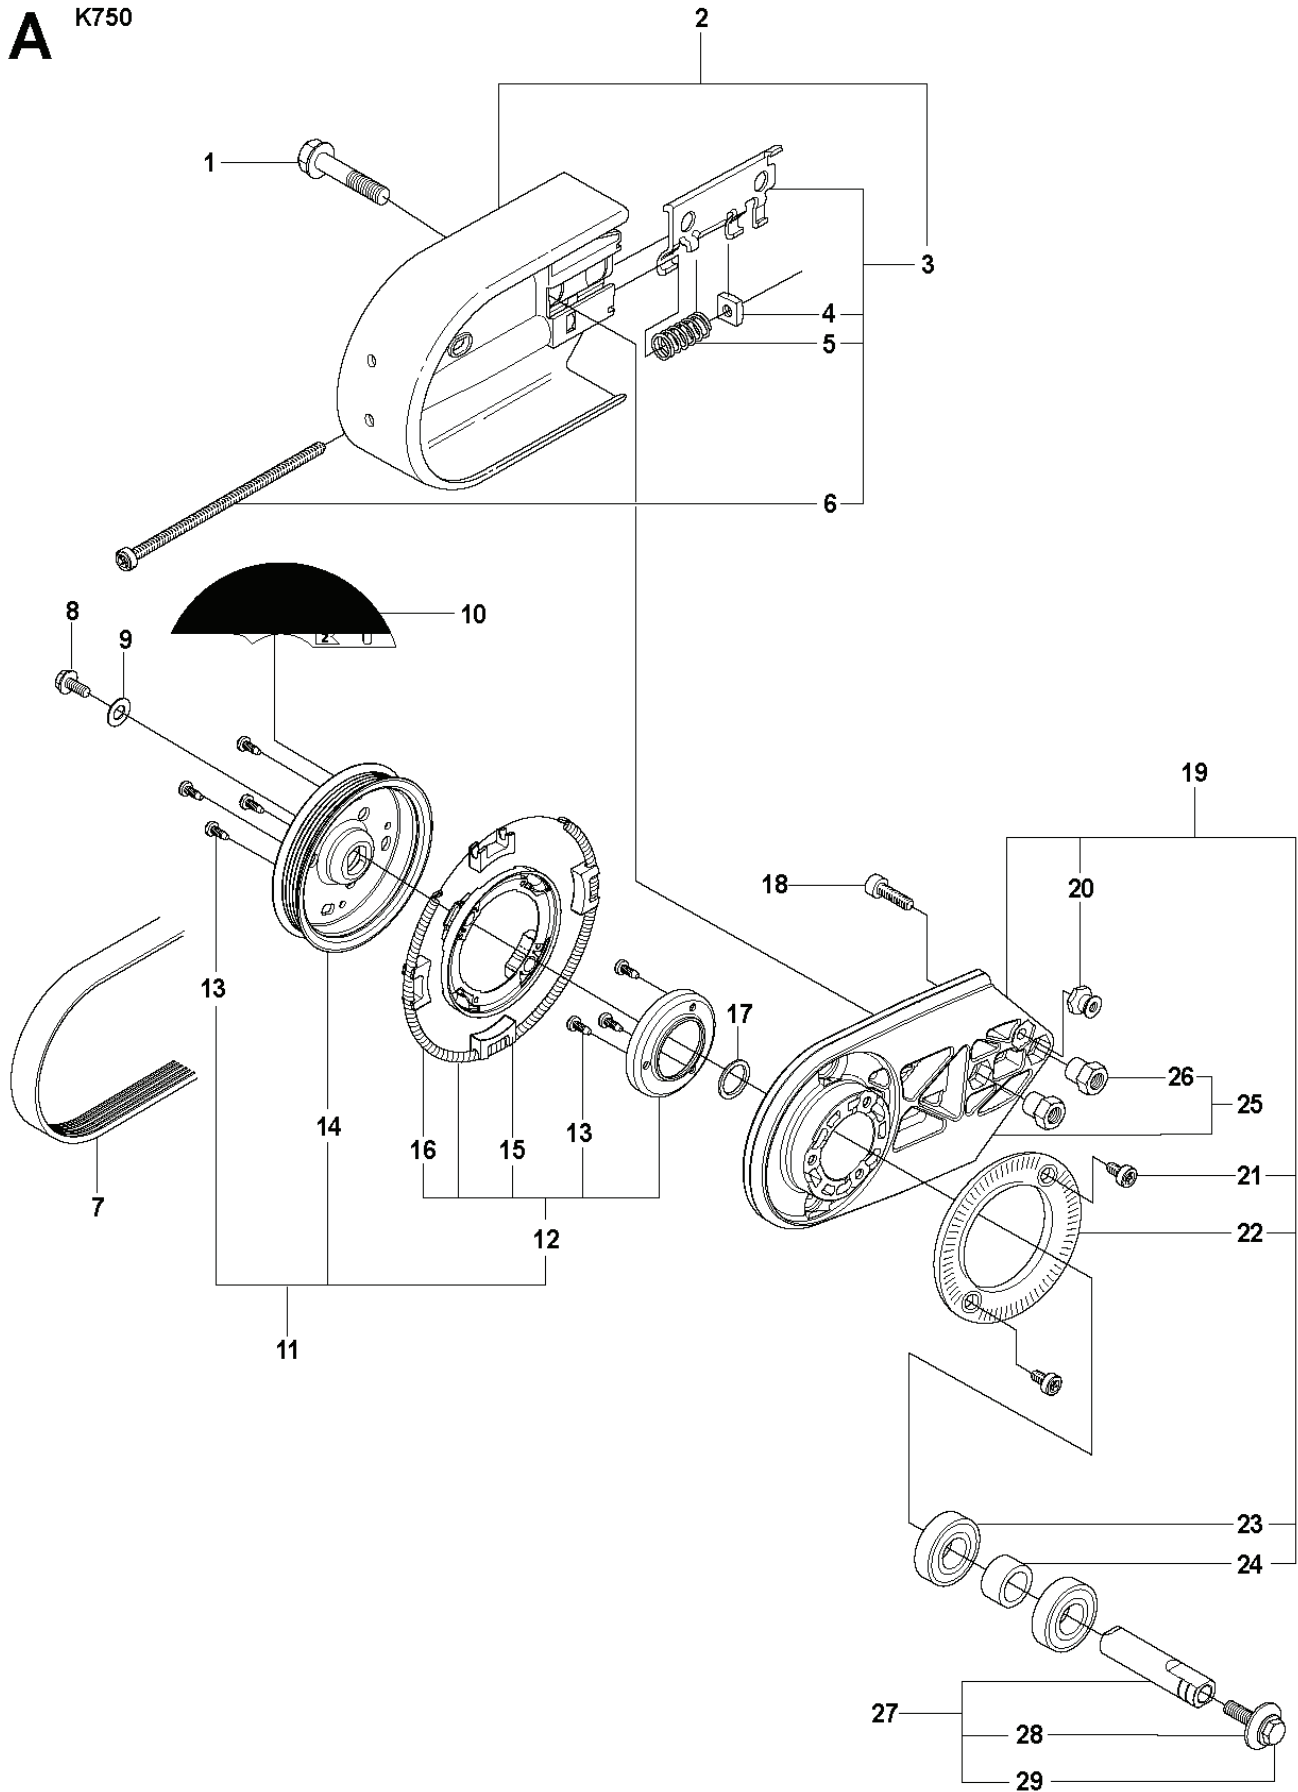

# **SPARE PARTS LIST**

**A** K750

REF.	PART NO.	DESCRIPTION	REMARK	QTY.	KIT
1	506284402	SCREW EHHFM		2	
2	506393602	BELT GUARD	Incl. 3	1	
3	506266604	BELT TENSIONER ASSY	Incl. 4 - 6	1	
4	506409301	NUT		1	
5	506266801	COMPRESSION SPRING		1	
6	503207205	SCREW CITXSCM		1	
7	544908402	BELT		1	
8	503200045	SCREW EHHFM		1	
9	503230116	WASHER		1	
10	502470401	LABEL		1	
11	504037001	PULLEY	Incl. 12 - 16	1	
12	504037003	PULLEY	Incl. 13, 15, 16	1	
13	503212810	SCREW CCRPANT		7	
14	544440601	PULLEY		1	
15	544440401	BRAKE SHOE		4	
16	544441001	DRAW SPRING		1	
17	503230104	WASHER		1	
18	725532955	SCREW IHSCM		1	
19	506394203	BEARING HOUSING	Incl. 20 - 24	1	
20	506143201	NUT CAP		1	
21	503215310	SCREW ITXSCM		2	
22	506288401	SCREEN		1	
23	503252101	BALL BEARING		2	
24	506070801	SPACING SLEEVE		1	
25	506394211	BEARING HOUSING	Incl. 26	1	
26	506287301	NUT		2	
27	506298363	SHAFT	Incl. 28, 29	1	
28	506139511	WASHER		1	
29	506139601	SCREW EHHFM		1	