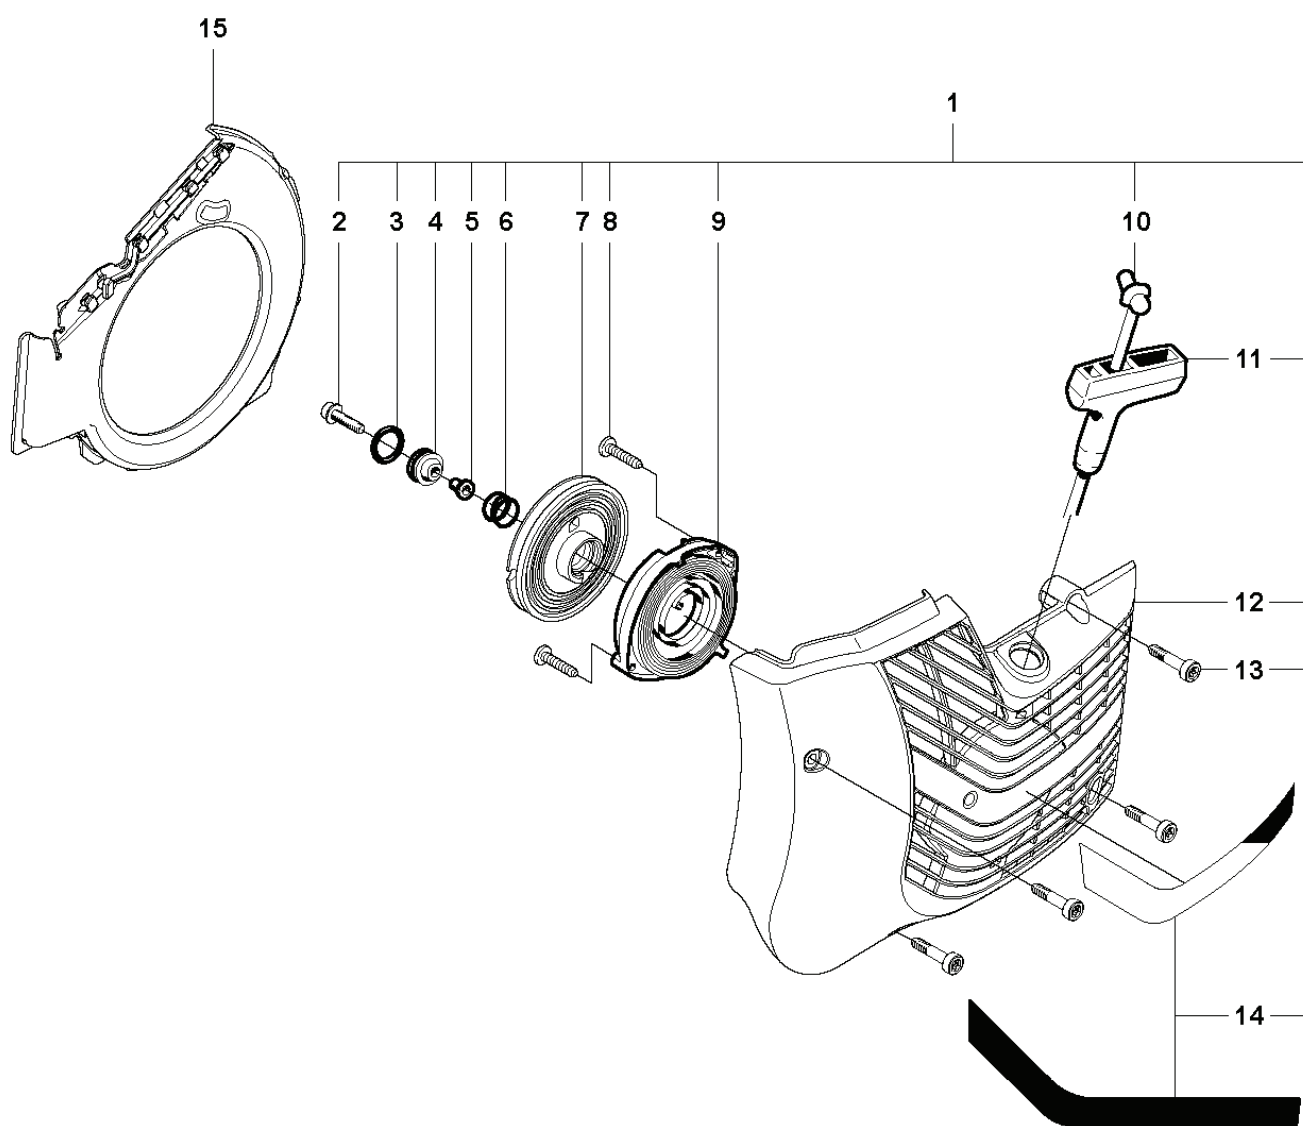

H K750

REF.	PART NO.	DESCRIPTION	REMARK	QTY.	KIT
1	506385612	STARTER	Incl. 2 - 14	1	
2	503216722	SCREW IHSCFT		1	
3	740431300	O-RING		1	
4	506251401	GROMMET		1	
5	506263101	SPACING SLEEVE		1	
6	506253001	COMPRESSION SPRING		1	
7	506258102	STARTER PULLEY		1	
8	503212810	SCREW CCRPANT		2	
9	596293101	RECOIL SPRING		1	
10	506335615	CORD		1	
11	503127901	STARTER HANDLE		1	
12	506369203	STARTER COVER		1	
13	503215321	SCREW ITXSCM		4	
14	544890801	LABEL		1	
15	544383901	AIR CONDUCTOR		1