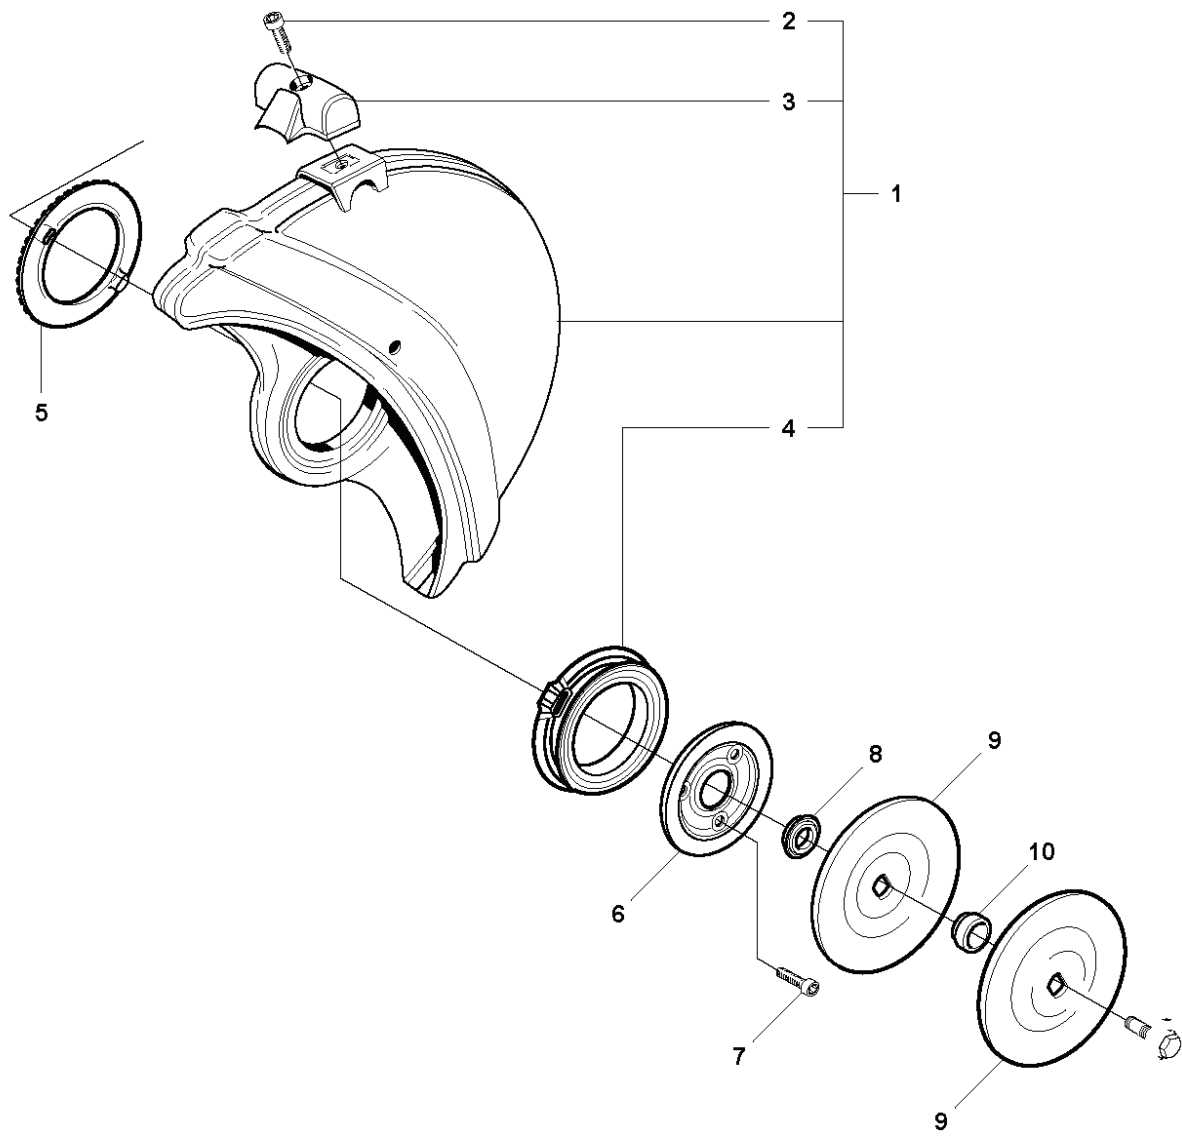

REF.	PART NO.	DESCRIPTION	REMARK	QTY.	KIT
1	544003102	HOSE KIT	Incl. 2, 10, 11, 12	1	
2	506385904	HOSE ASSY	Incl. 3, 4, 5, 6	1	
3	506295702	NIPPLE	Incl. 8, 9	1	
4	506095606	HOSE CLAMP		2	
5	506097502	HOSE	L=230 mm	1	
6	506386012	VALVE ASSY	Incl. 7	1	
7	503215420	SCREW ITXSCT		2	
8	506298801	FILTER		1	
9	503263021	O-RING		1	
10	506328701	Y-TUBE		1	
11	506295601	NIPPLE		2	
12	506095824	HOSE	800 mm	1	
13	503266001	COUPLER		1	

B K750