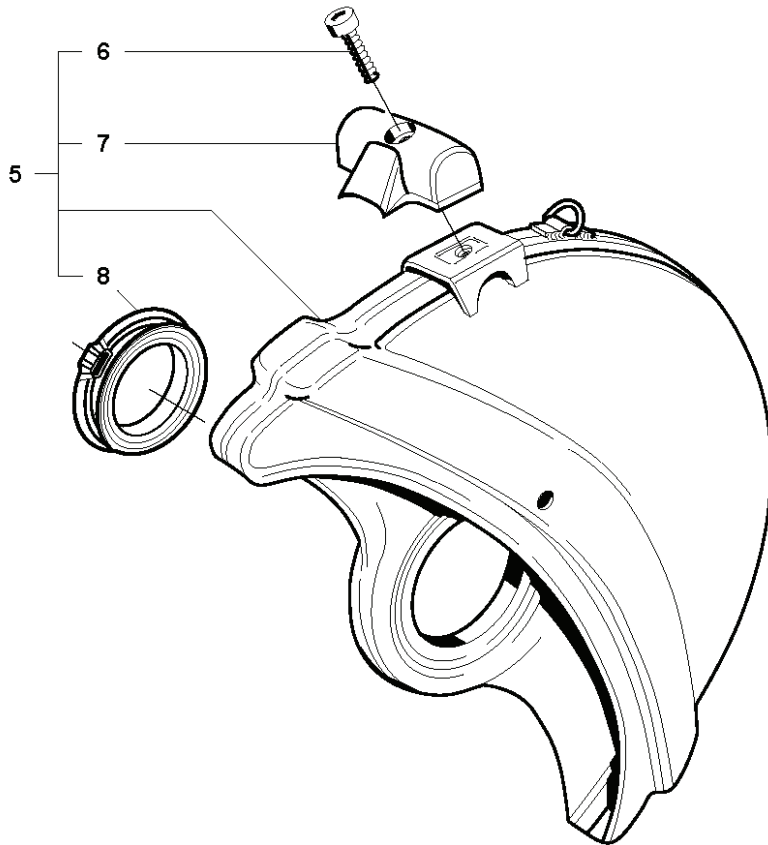

3 - **K12 FD
FIRE-RESCUE**

4 - **Rescue**