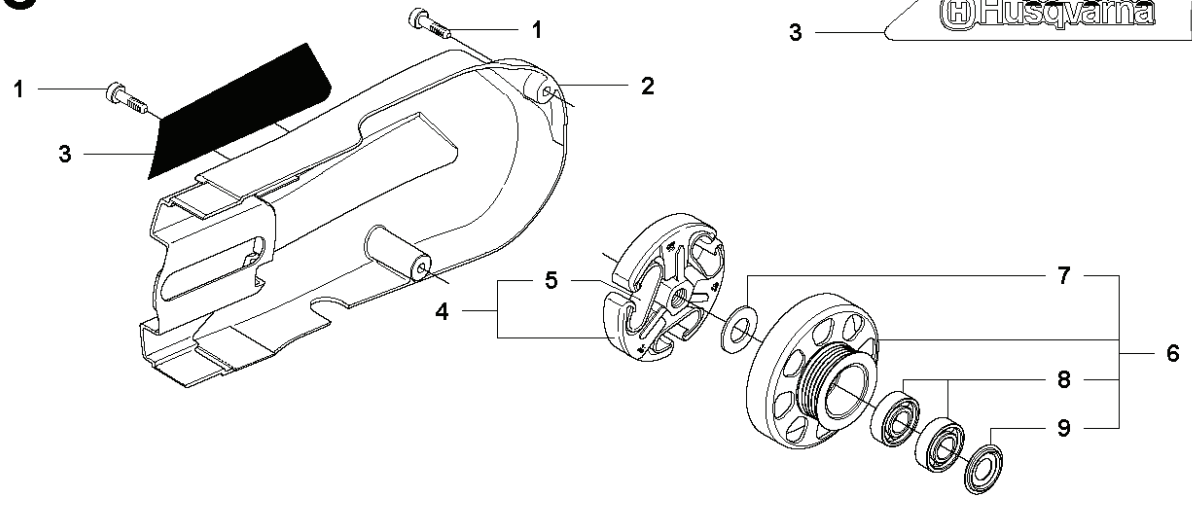

REF.	PART NO.	DESCRIPTION	REMARK	QTY.	KIT
1	506340502	WHEEL GUARD	"12", Incl. 2 - 4"	1	
1	506340504	WHEEL GUARD	"14", Incl. 2 - 4"	1	
2	725533105	SCREW IHSCM		1	
3	506344602	HANDLE		1	
4	506266302	LINING		1	
5	506266401	SCREEN		1	
6	506266501	FLANGE		1	
7	725532955	SCREW IHSCM		1	
8	506324801	SUPPORT FLANGE		1	
9	506028701	FLANGE WASHER	Diam 105 mm	2	
9	506070901	FLANGE WASHER	Diam 119 mm	2	
10	506379620	KIT	Diam 20 mm	1	
10	506379622	BUSHING	Diam 22,2 mm	1	
10	506379625	KIT	Diam 25,4 mm	1	
10	506028830	BUSHING	Diam 30,5 mm	1	
11	506284104	LABEL	"12", Diam 1"	1	
11	506284102	LABEL	"12", Diam 20 mm	1	
11	506284114	LABEL	"14", Diam 1"	1	
11	506284112	LABEL	"14", Diam 20 mm	1	

C K750