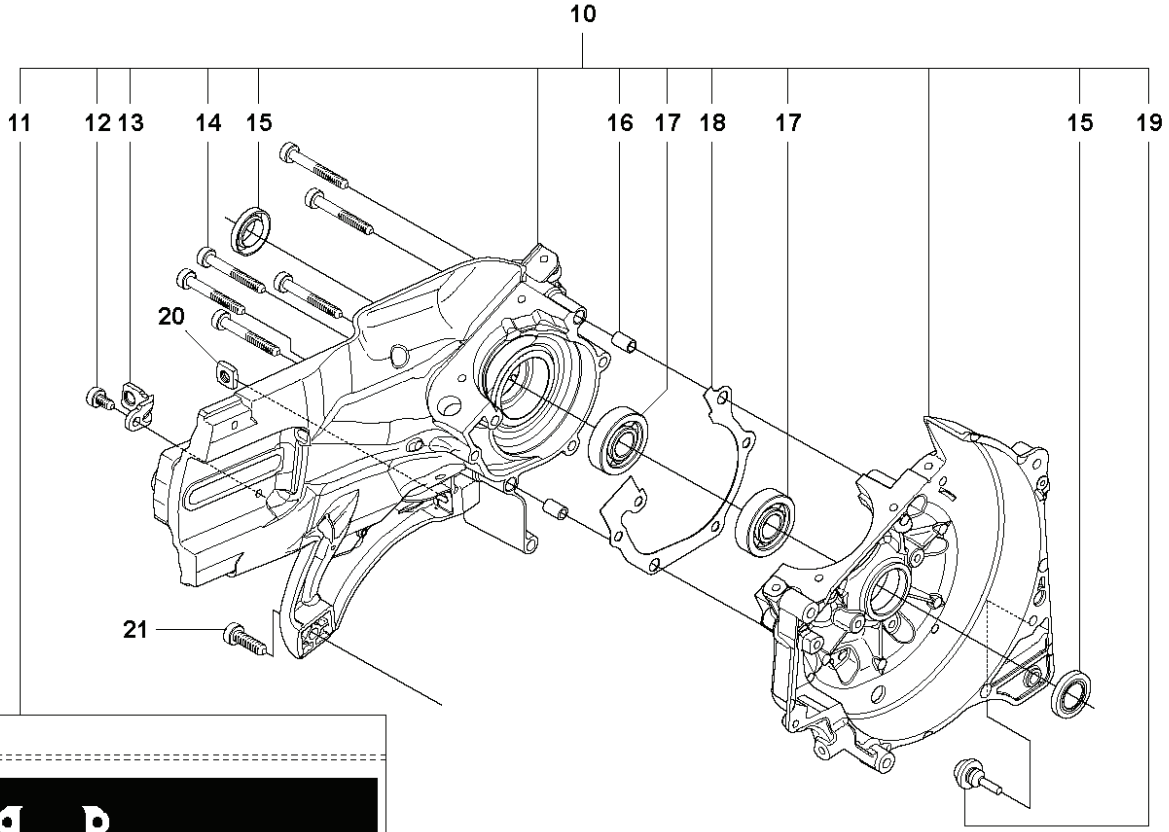

REF.	PART NO.	DESCRIPTION	REMARK	QTY.	KIT
1	506340502	WHEEL GUARD	"12", Incl. 2 - 4"	1	
1	506340504	WHEEL GUARD	"14", Incl. 2 - 4"	1	
2	725533105	SCREW IHSCM		1	
3	506344602	HANDLE		1	
4	506266302	LINING		1	
5	506266401	SCREEN		1	
6	506266501	FLANGE		1	
7	725532955	SCREW IHSCM		1	
8	506324801	SUPPORT FLANGE		1	
9	506028701	FLANGE WASHER	Diam 105 mm	2	
9	506070901	FLANGE WASHER	Diam 119 mm	2	
10	506379620	KIT	Diam 20 mm	1	
10	506379622	BUSHING	Diam 22,2 mm	1	
10	506379625	KIT	Diam 25,4 mm	1	
10	506028830	BUSHING	Diam 30,5 mm	1	
11	506284104	LABEL	"12", Diam 1"	1	
11	506284102	LABEL	"12", Diam 20 mm	1	
11	506284114	LABEL	"14", Diam 1"	1	
11	506284112	LABEL	"14", Diam 20 mm	1	

C K750