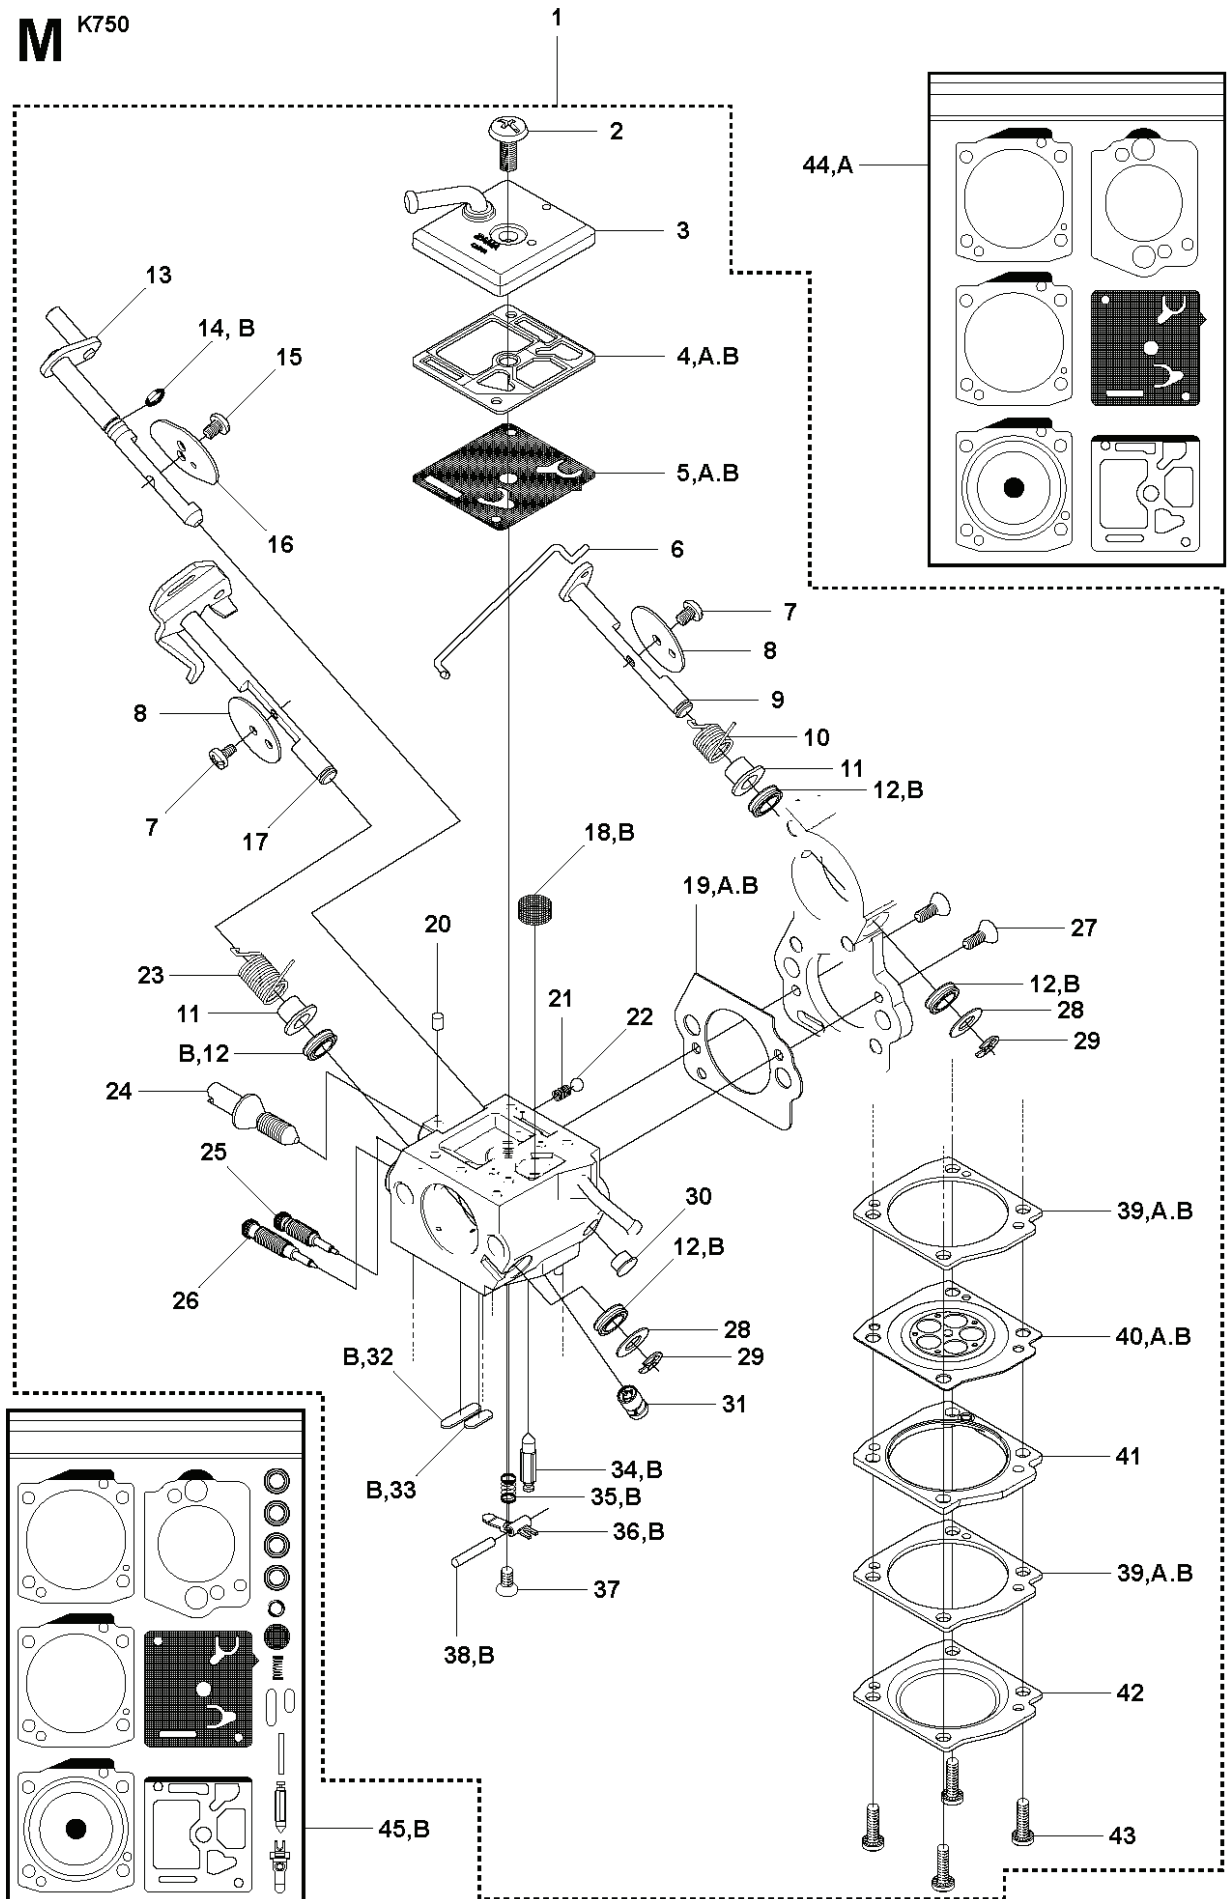

M K750

REF.	PART NO.	DESCRIPTION	REMARK	QTY.	KIT
1	503283209	CARBURETTOR	Zama C3-EL29, Incl. 2 - 43	1	
2	503479601	SCREW		1	
3	544836401	PUMP COVER		1	
4	503616601	GASKET		1	
5	506396001	DIAPHRAGM PUMP		1	
6	506396501	ROD		1	
7	544082201	SCREW		2	
8	537177001	VALVE		2	
9	506397101	SHAFT ASSY		1	
10	506397501	SPRING		1	
11	506395401	COLLAR		2	
12	506396401	QUAD RING		4	
13	506397301	SHAFT ASSY		1	
14	506399001	O-RING		1	
15	503481801	SCREW		1	
16	506397801	VALVE		1	
17	506397401	SHAFT ASSY		1	
18	503535701	STRAINER		1	
19	506395801	GASKET		1	
20	503481101	PIECE		1	
21	537012601	SPRING		1	
22	537012501	BALL		1	
23	544836501	SPRING		1	
24	506397201	SCREW		1	
25	506397001	SCREW		1	
26	506396901	SCREW		1	
27	537385101	SCREW		2	
28	506397901	WASHER		2	
29	537385201	CLIP		2	
30	506399101	PLUG		1	
31	506396101	NOZZLE ASSY		1	
32	503535601	PLUG WELCH		1	
33	537177801	PLUG		1	
34	537176201	VALVE		1	
35	537273401	SPRING		1	
36	537176401	LEVER		1	
37	544082101	SCREW		1	
38	503480001	PIN RETAINING SCREW		1	
39	506396201	GASKET		2	
40	506395701	DIAPHRAGM ASSY		1	
41	506395501	COVER		1	
42	506395601	COVER		1	
43	506396601	SCREW		4	
44	506409901	GASKET KIT	Incl. 4, 5, 19, 39, 40	1	
45	506410001	GASKET KIT	Incl. 4, 5, 12, 14, 32 - 36, 38 - 40	1