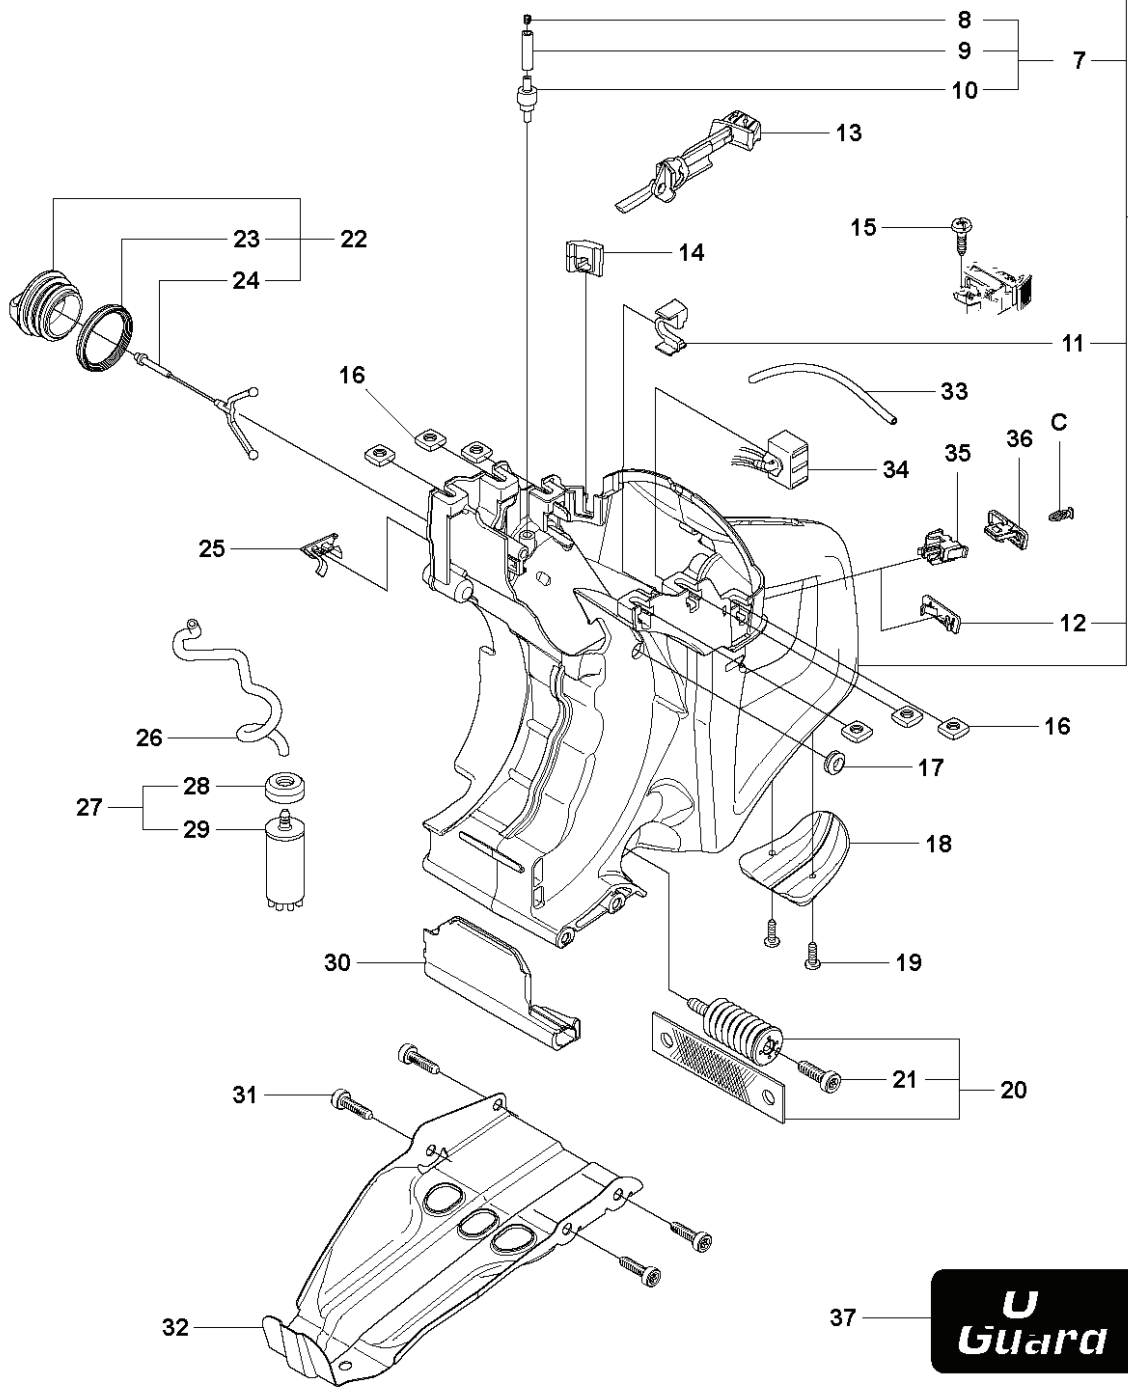

2
3
4
5
6
2

REF.	PART NO.	DESCRIPTION	REMARK	QTY.	KIT
1	506386512	FUEL TANK	Incl. 2 - 7, 11, 12	1	
2	720124020	PARALLEL PIN		1	
3	506222802	THROTTLE LOCKOUT		1	
4	506379501	SPRING		1	
5	506371301	THROTTLE ROD		1	
6	506372003	THROTTLE TRIGGER		1	
7	506386601	TANK VENT ASSY	Incl. 8 - 10	1	
8	504357201	PLUG		1	
9	501768328	FUEL HOSE		1	
10	503164001	TANK VENT		1	
11	544393201	HOSE CLIP		1	
12	501371301	LID		1	
13	544229001	CHOKE CONTROL		1	
14	506378001	GROMMET		1	
15	503212806	SCREW CCRPANT		1	
16	503226504	SQUARE NUT		6	
17	501271302	CABLE GROMMET		1	
18	506386702	GROUND SUPPORT		1	
19	503214516	SCREW CRCSFT		2	
20	537210307	ANTIVIBRATION ELEMENT	Incl. 21	1	
21	544061201	SCREW ITXSCM		1	
22	506255904	TANK CAP ASSY	Incl. 23, 24	1	
23	506292101	GASKET		1	
24	503578901	HOLDER		1	
25	506394601	HUB CAP		1	
26	503577603	FUEL HOSE		1	
27	506264111	FUEL FILTER	Incl. 28, 29	1	
28	506271101	HOSE CLAMP		1	
29	506264101	FUEL FILTER		1	
30	506381501	HEAT SHIELD		1	
31	503215420	SCREW ITXSCT		4	
32	506371902	BASEPLATE		1	
33	544324937	FUEL HOSE	Oil Guard	1	
34	544384101	ELECTRONIC BOX	Oil Guard	1	
35	501018801	HOUSING	Oil Guard	1	
36	501019401	SWITCH	Oil Guard	1	
37	501318901	LABEL	Oil Guard	1	
38	503233301	CUP	Oil Guard, Incl. 10 springs	1