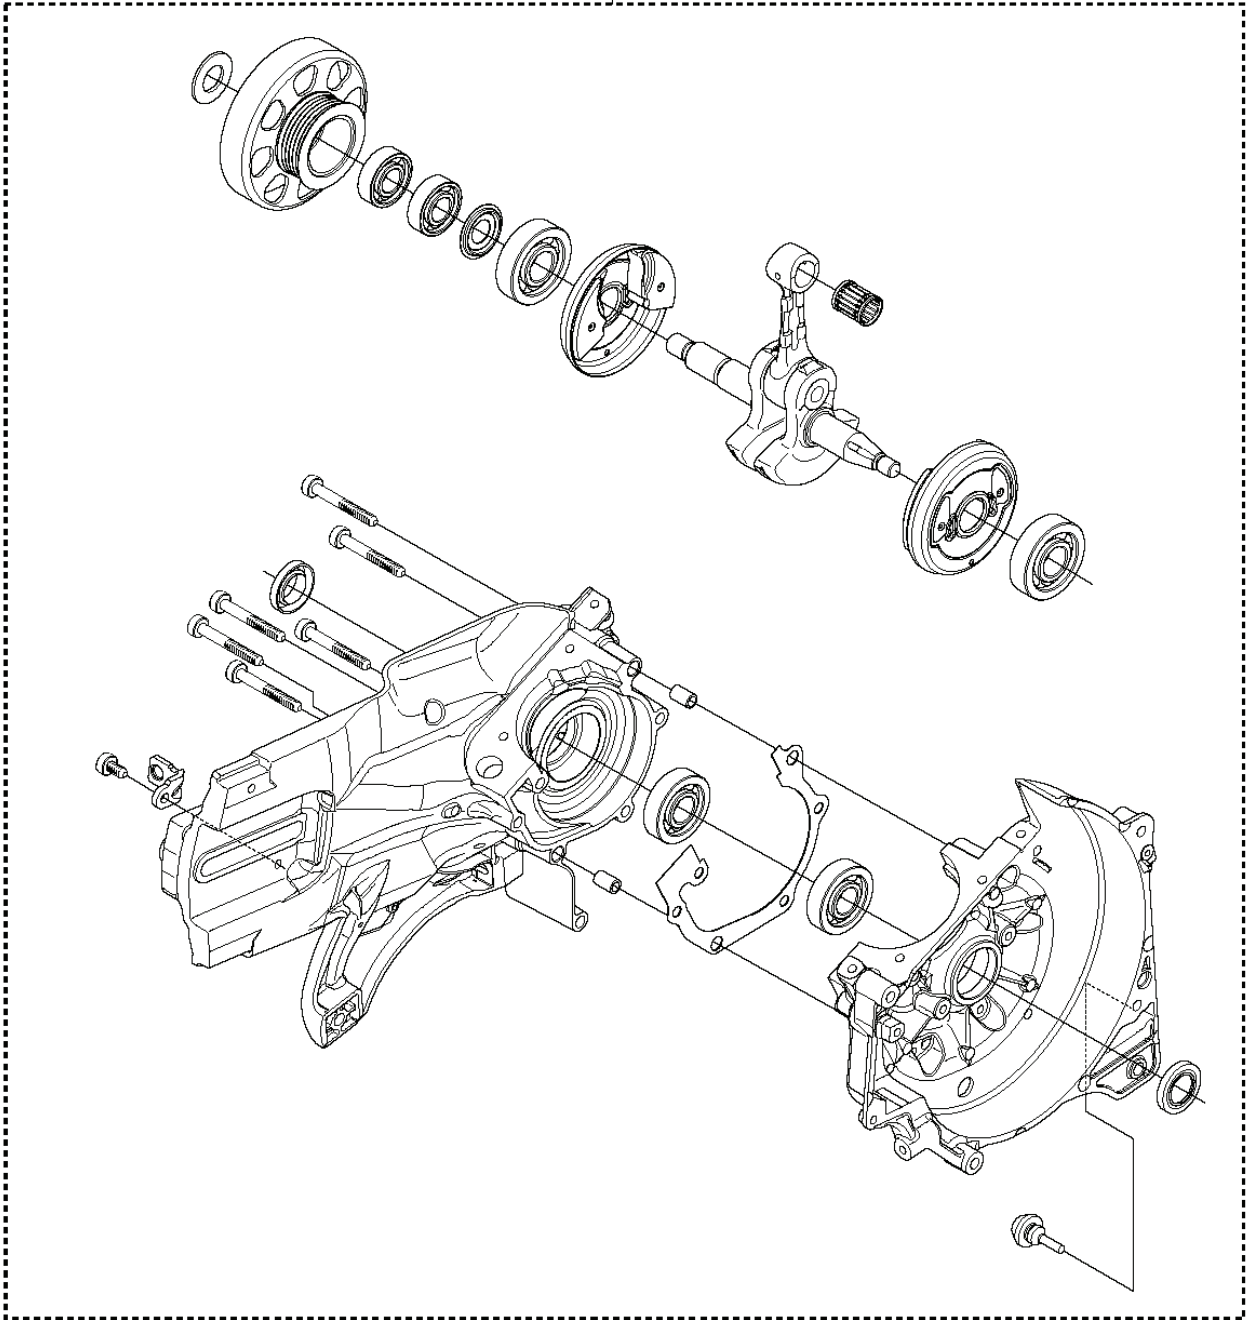

REF.	PART NO.	DESCRIPTION	REMARK	QTY.	KIT
1	503215321	SCREW ITXSCM		2	
2	506369103	BELT GUARD		1	
3	544891101	LABEL		1	
4	503744404	CLUTCH ASSY	Incl. 5	1	
5	503744301	CLUTCH SPRING		1	
6	502289202	DRIVING PULLEY ASSY	Incl. 7 - 9	1	
7	503230070	WASHER		1	
8	738210104	BALL BEARING		2	
9	506316901	DUST COVER		1	
10	544889006	CRANKCASE ASSY	Incl. 11 - 19	1	
11	506385305	GASKET KIT		1	
12	503200312	SCREW IHSCFM		1	
13	544007801	BRACKET		1	
14	503215341	SCREW ITXSCM		6	
15	503260204	SEALING RING		2	
16	501270801	GUIDE BUSHING		2	
17	738220225	BALL BEARING		2	
18	506377003	GASKET		1	
19	503846101	BUFFER		1	
20	503226504	SQUARE NUT		1	
21	544061201	SCREW ITXSCM		1	
22	506412301	GASKET		1	
23	506376902	GASKET		1	
24	506377002	GASKET		1	
25	506376701	GASKET		1	
26	544219302	INSERT		1	

R K750

1