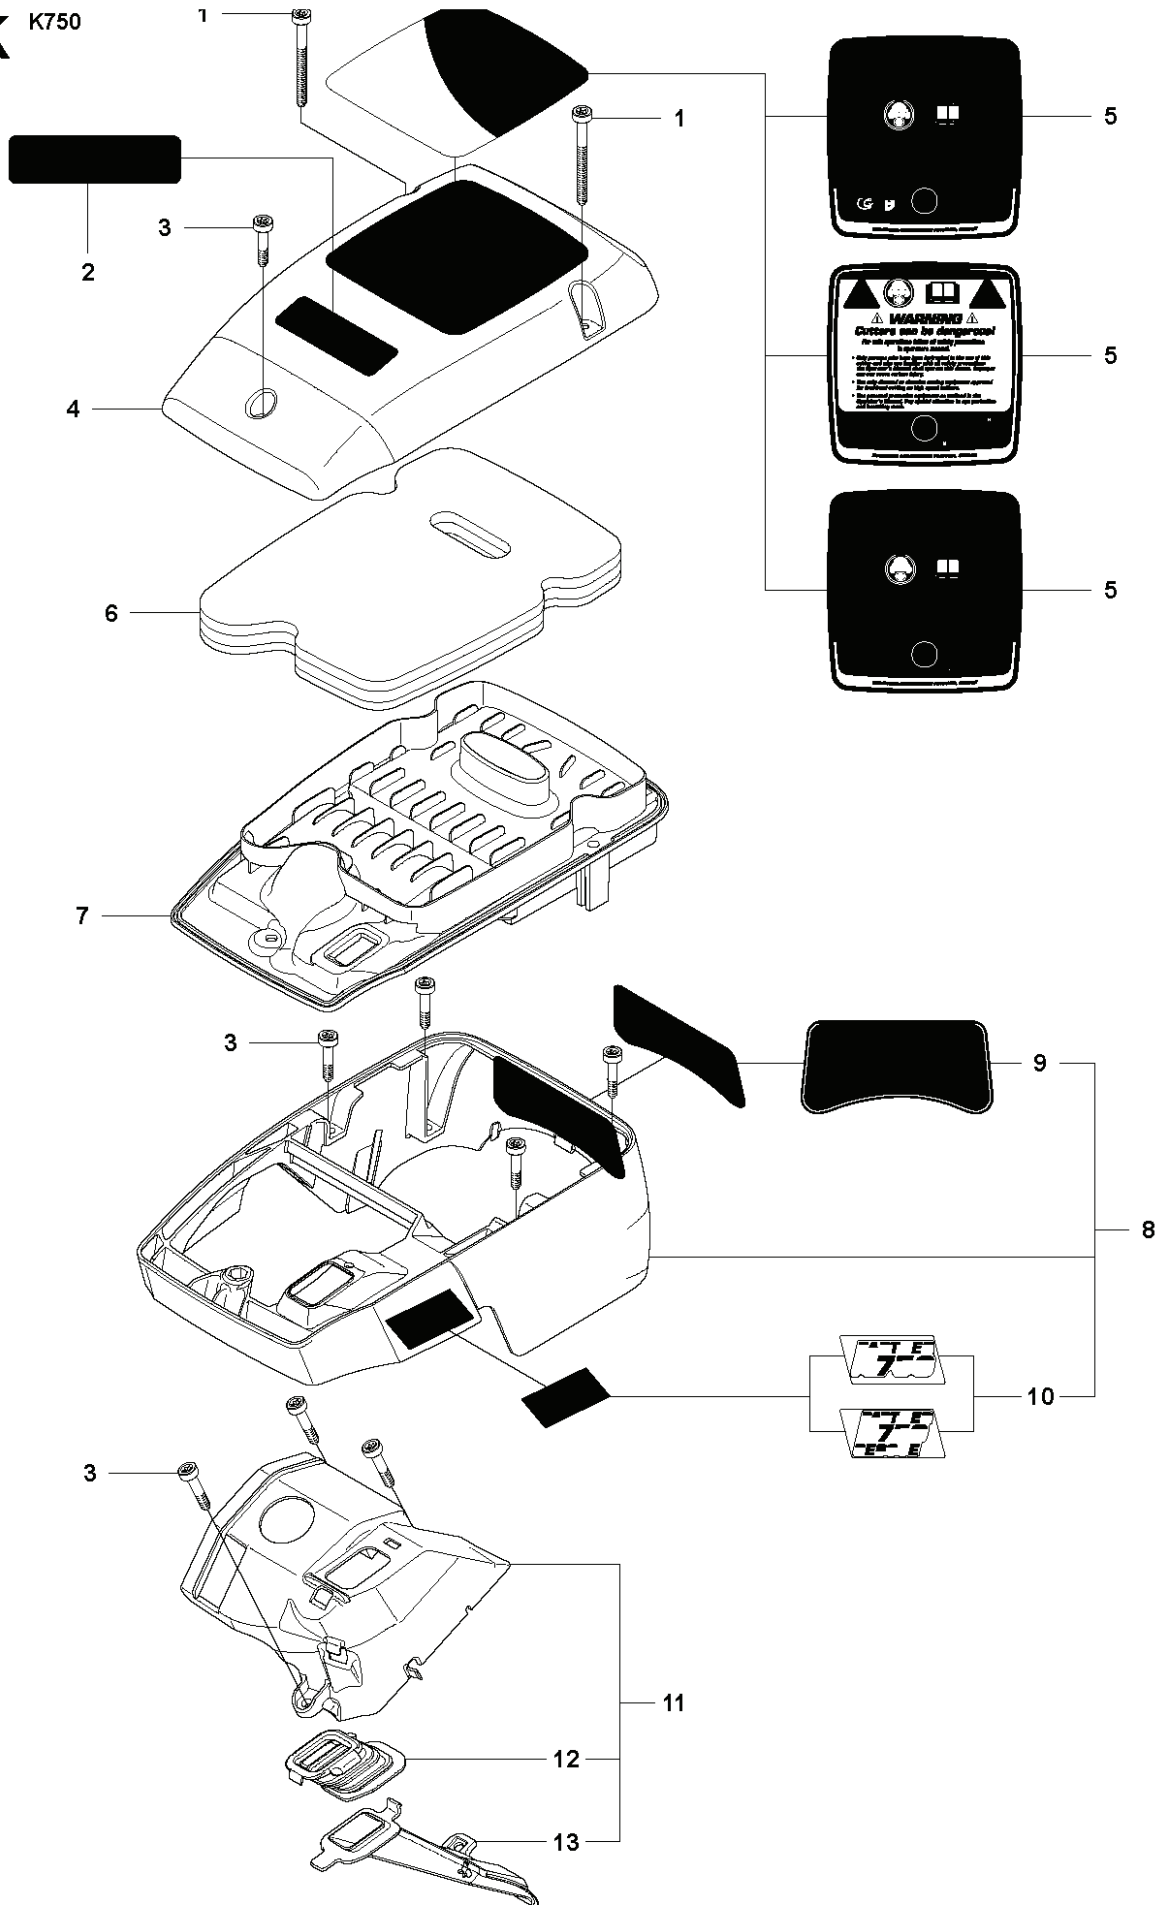

K K750

REF.	PART NO.	DESCRIPTION	REMARK	QTY.	KIT
1	503215356	SCREW ITXSCM		2	
2	544874601	LABEL		1	
3	503215321	SCREW ITXSCM		8	
4	506366802	FILTER COVER		1	
5	544874402	LABEL	CE	1	
5	544972501	LABEL	EPA USA	1	
5	544972503	LABEL	EPA Canada	1	
6	506367101	PREFILTER		1	
7	506366902	FILTER BOTTOM		1	
8	506398402	CYLINDER COVER ASSY	Incl. 9, 10	1	
9	544890901	LABEL		1	
10	544891001	LABEL		1	
10	544891002	LABEL	Rescue	1	
11	506386201	COVER	Incl. 12, 13	1	
12	506370401	BELLOWS		1	
13	506370301	AIR NOZZLE		1