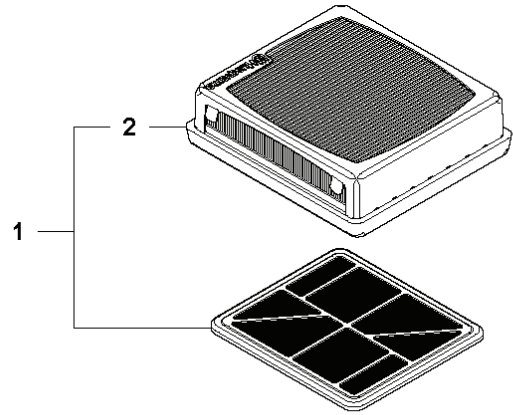

K750

REF.	PART NO.	DESCRIPTION	REMARK	QTY.	KIT
1	544181602	FILTER	Incl. 2	1	
2	506367203	AIR FILTER		1	
3	506385506	CARBURETTOR BRACKET	Incl. 4 - 9	1	
4	506393202	CARBURETTOR BRACKET	Incl. 10	1	
5	503215310	SCREW ITXSCM		2	
6	506386402	INLET PIPE	Incl. 11. 12. 14 - 18	1	
7	503215356	SCREW ITXSCM		2	
8	503283209	CARBURETTOR	Zama C3-EL29	1	
9	506376803	GASKET		1	
10	503226504	SQUARE NUT		4	
11	506370601	FLANGE INLET PIPE		1	
12	506369801	INLET PIPE		1	
13	503215320	SCREW ITXSCM		1	
14	506370501	FLANGE INLET PIPE		1	
15	506369701	INLET PIPE		1	
16	503400609	IMPULSE HOSE		1	
17	506395201	PLATE		1	
18	544219301	INSERT		1