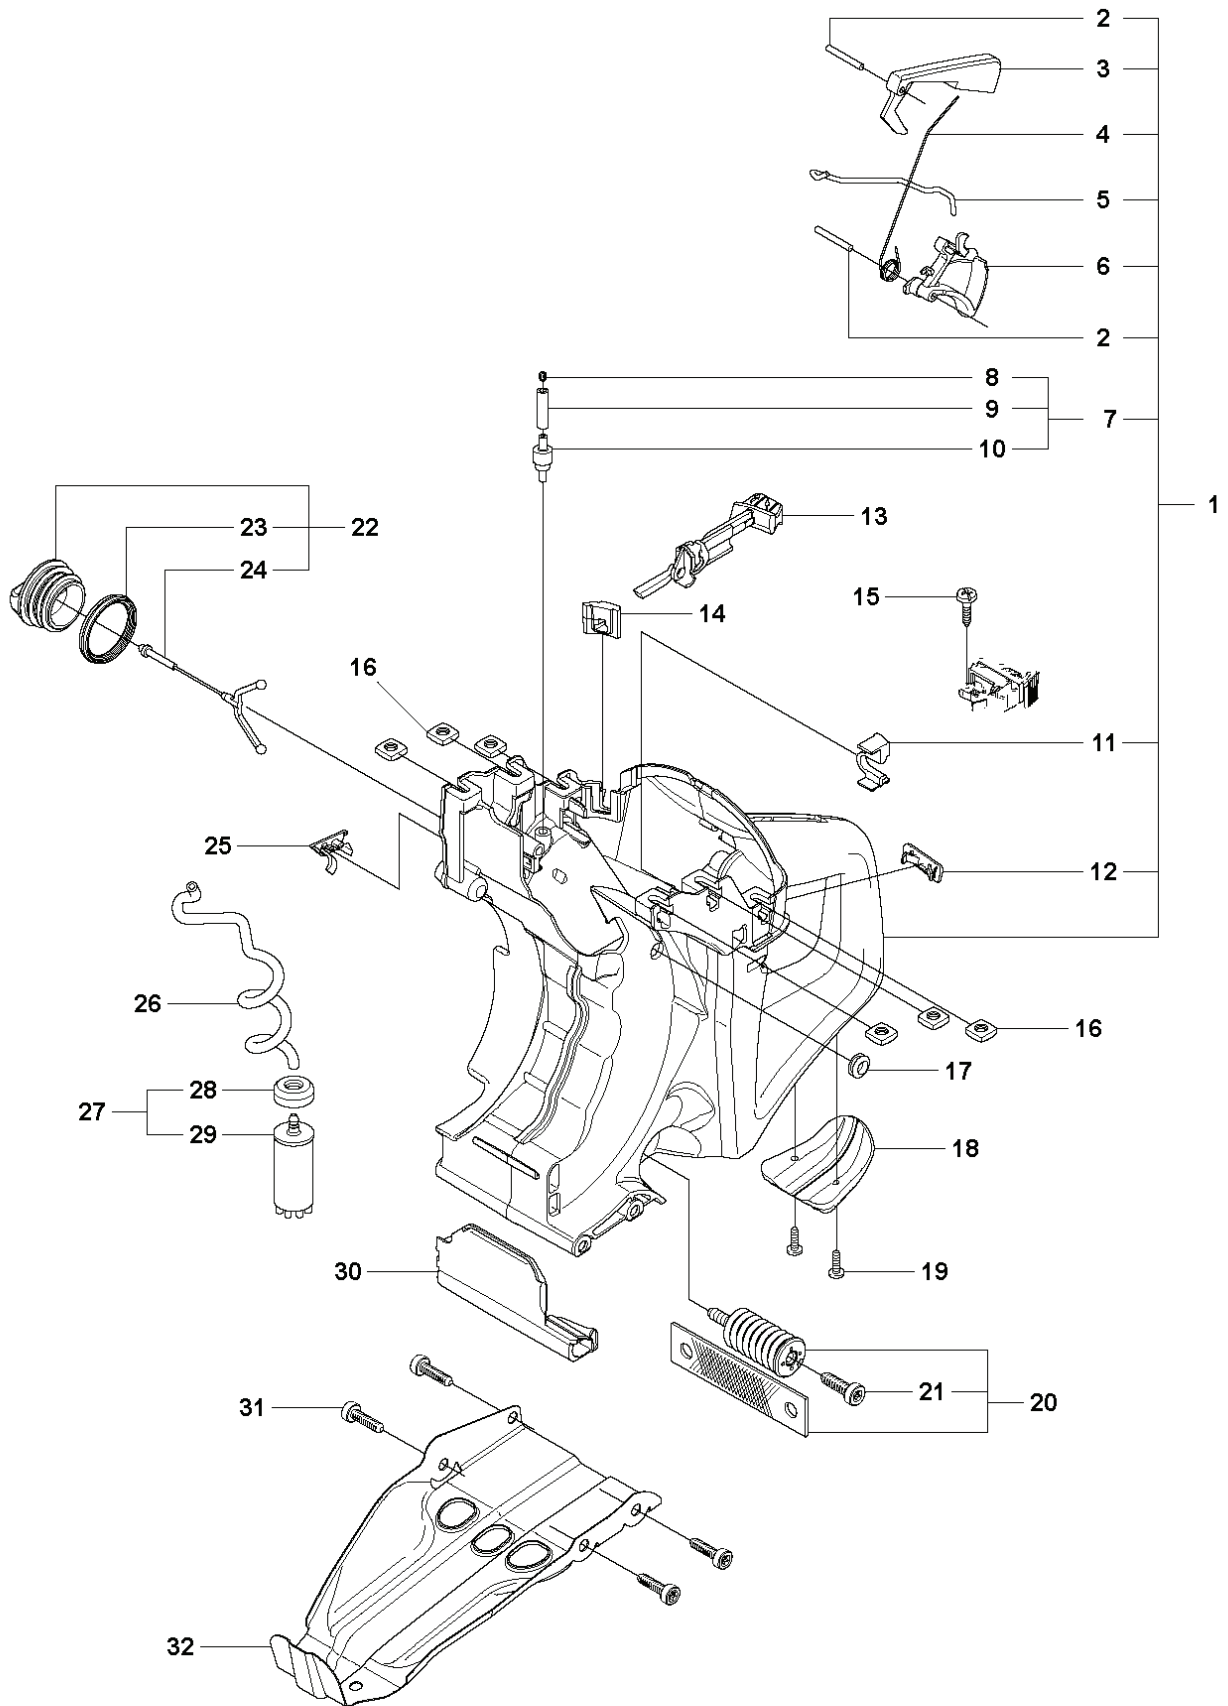

F1 K750

REF.	PART NO.	DESCRIPTION	REMARK	QTY.	KIT
1	506386512	FUEL TANK	Incl. 2 - 7, 11, 12	1	
2	720124020	PARALLEL PIN		1	
3	506222802	THROTTLE LOCKOUT		1	
4	506379501	SPRING		1	
5	506371301	THROTTLE ROD		1	
6	506372003	THROTTLE TRIGGER		1	
7	506386601	TANK VENT ASSY	Incl. 8 - 10	1	
8	504357201	PLUG		1	
9	501768328	FUEL HOSE		1	
10	503164001	TANK VENT		1	
11	544393201	HOSE CLIP		1	
12	501371301	LID		1	
13	544229001	CHOKE CONTROL		1	
14	506378001	GROMMET		1	
15	503212806	SCREW CCRPANT		1	
16	503226504	SQUARE NUT		6	
17	501271302	CABLE GROMMET		1	
18	506386702	GROUND SUPPORT		1	
19	503214516	SCREW CRCSFT		2	
20	537210307	ANTIVIBRATION ELEMENT	Incl. 21	1	
21	544061201	SCREW ITXSCM		1	
22	506255903	TANK CAP ASSY	Incl. 23, 24	1	
23	506292101	GASKET		1	
24	503578901	HOLDER		1	
25	506394601	HUB CAP		1	
26	503577603	FUEL HOSE		1	
27	506264111	FUEL FILTER	Incl. 28, 29	1	
28	506271101	HOSE CLAMP		1	
29	506264101	FUEL FILTER		1	
30	506381501	HEAT SHIELD		1	
31	503215420	SCREW ITXSCT		4	
32	506371902	BASEPLATE		1