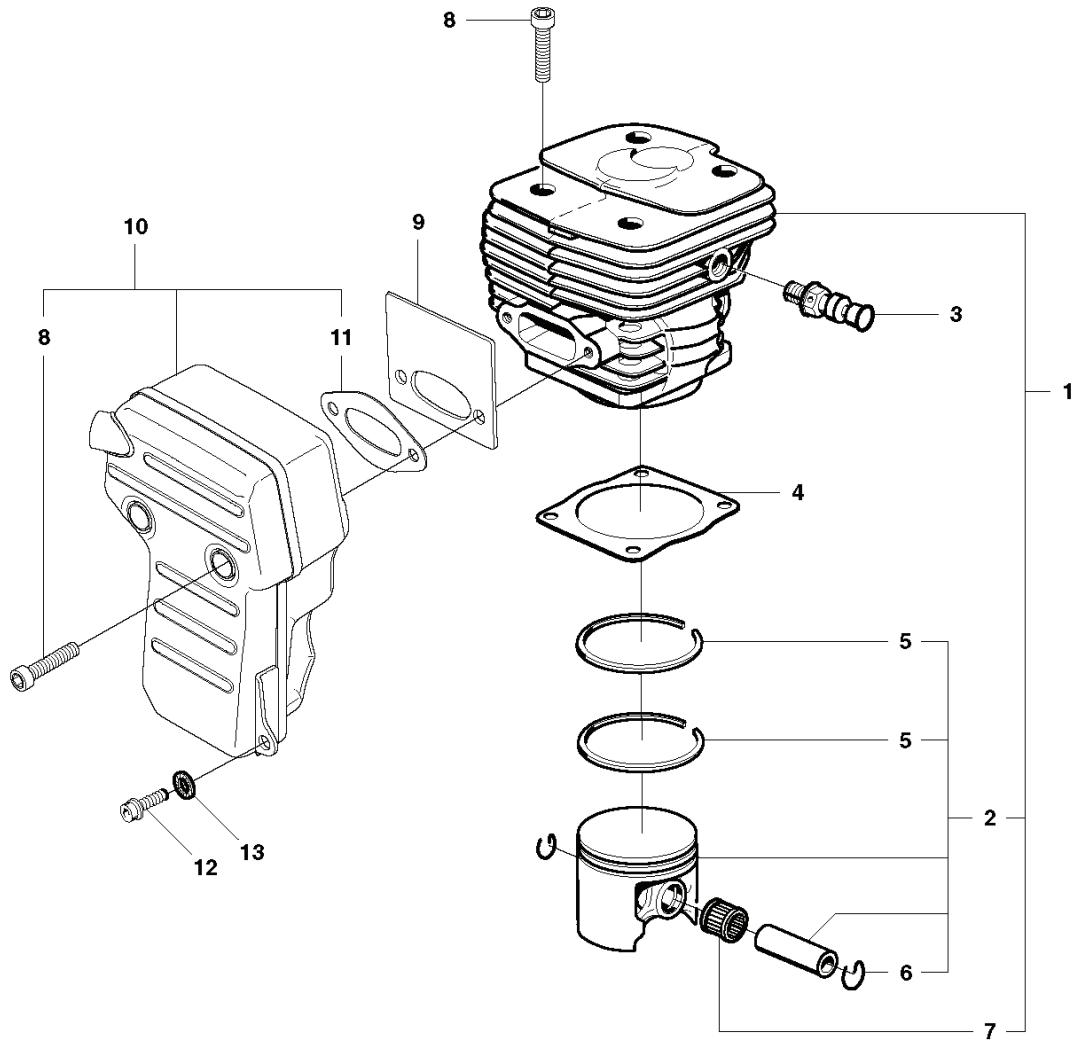

REF.	PART NO.	DESCRIPTION	REMARK	QTY.	KIT
1	503782674	CRANKSHAFT ASSY	Incl. 2, 3	1	
2	503250002	BALL BEARING		2	
3	503256101	NEEDLE BEARING		1	

G K950 RING