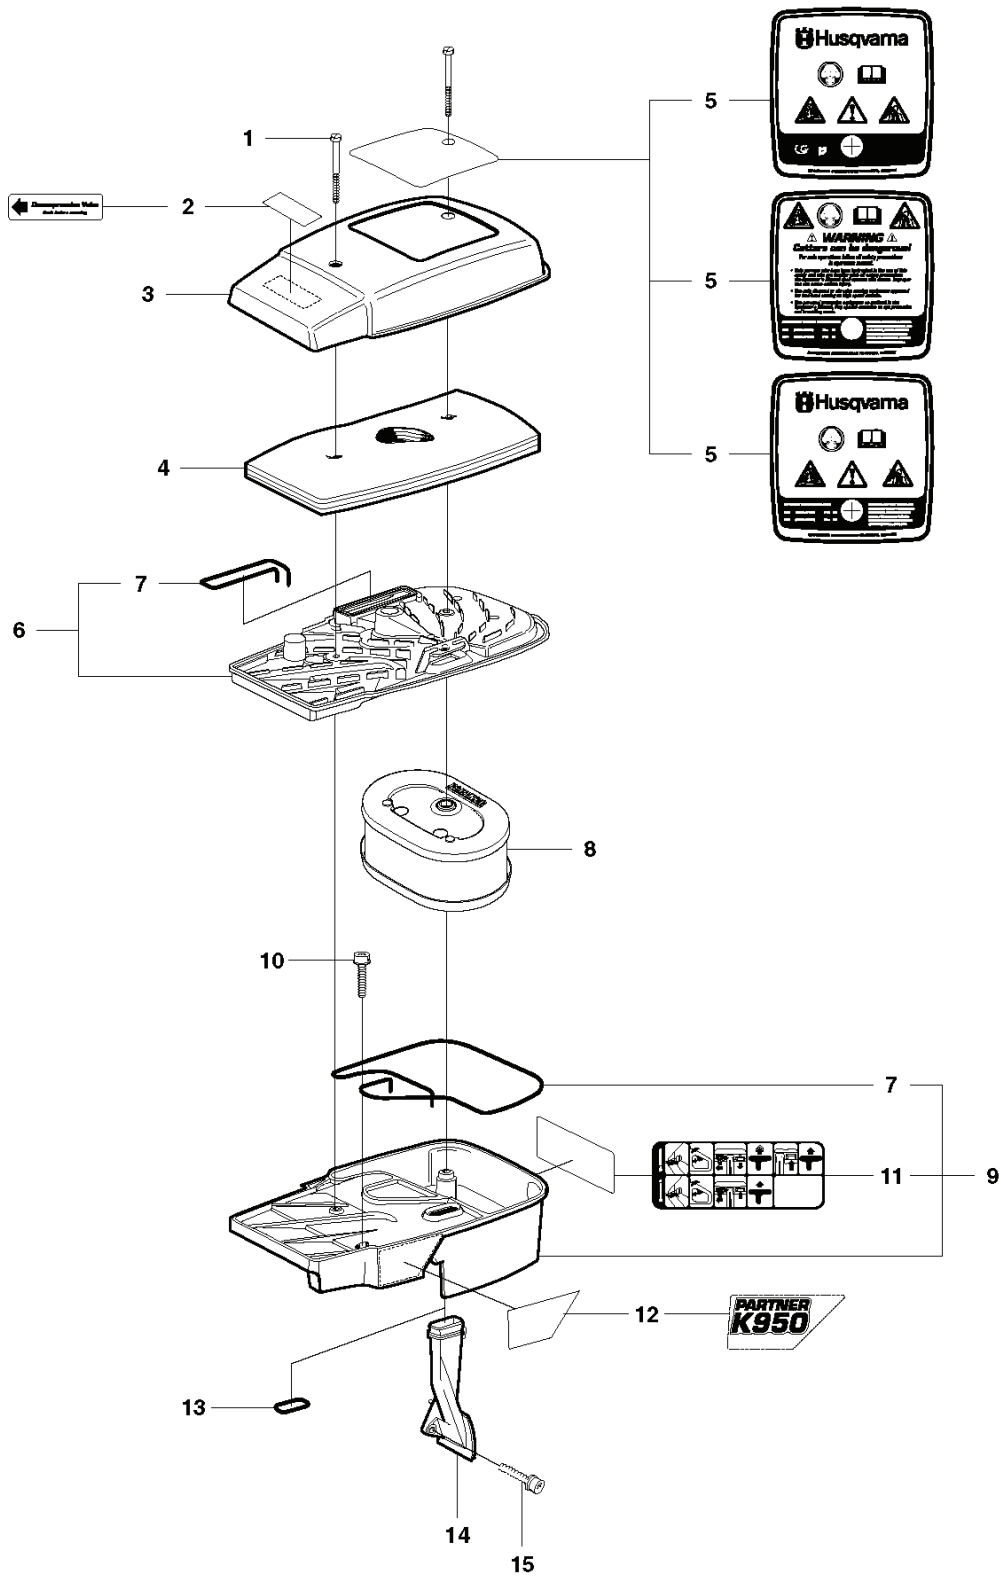

C K950 RING

← Einschrauben: Nicht mit Antriebsseite!

REF.	PART NO.	DESCRIPTION	REMARK	QTY.	KIT
1	503203442	SCREW CCRPANMO		2	
2	544874601	LABEL		1	
3	506221702	COVER		1	
4	506231901	PREFILTER		1	
5	544874401	LABEL	EPA USA	1	
5	544874402	LABEL	CE	1	
5	544874403	LABEL	EPA Canada	1	
6	506221815	FILTER BOTTOM	Incl. 7	1	
7	506283930	SEALING		2	
8	506347002	AIR FILTER		1	
9	544891403	CYLINDER COVER ASSY	Incl. 7, 10, 11, 12	1	
10	503200230	SCREW IHSCFM		3	
11	506243902	LABEL		1	
12	544890705	LABEL		1	
13	740482003	O-RING		1	
14	506229401	AIR NOZZLE		1	
15	503200216	SCREW IHSCFM		1