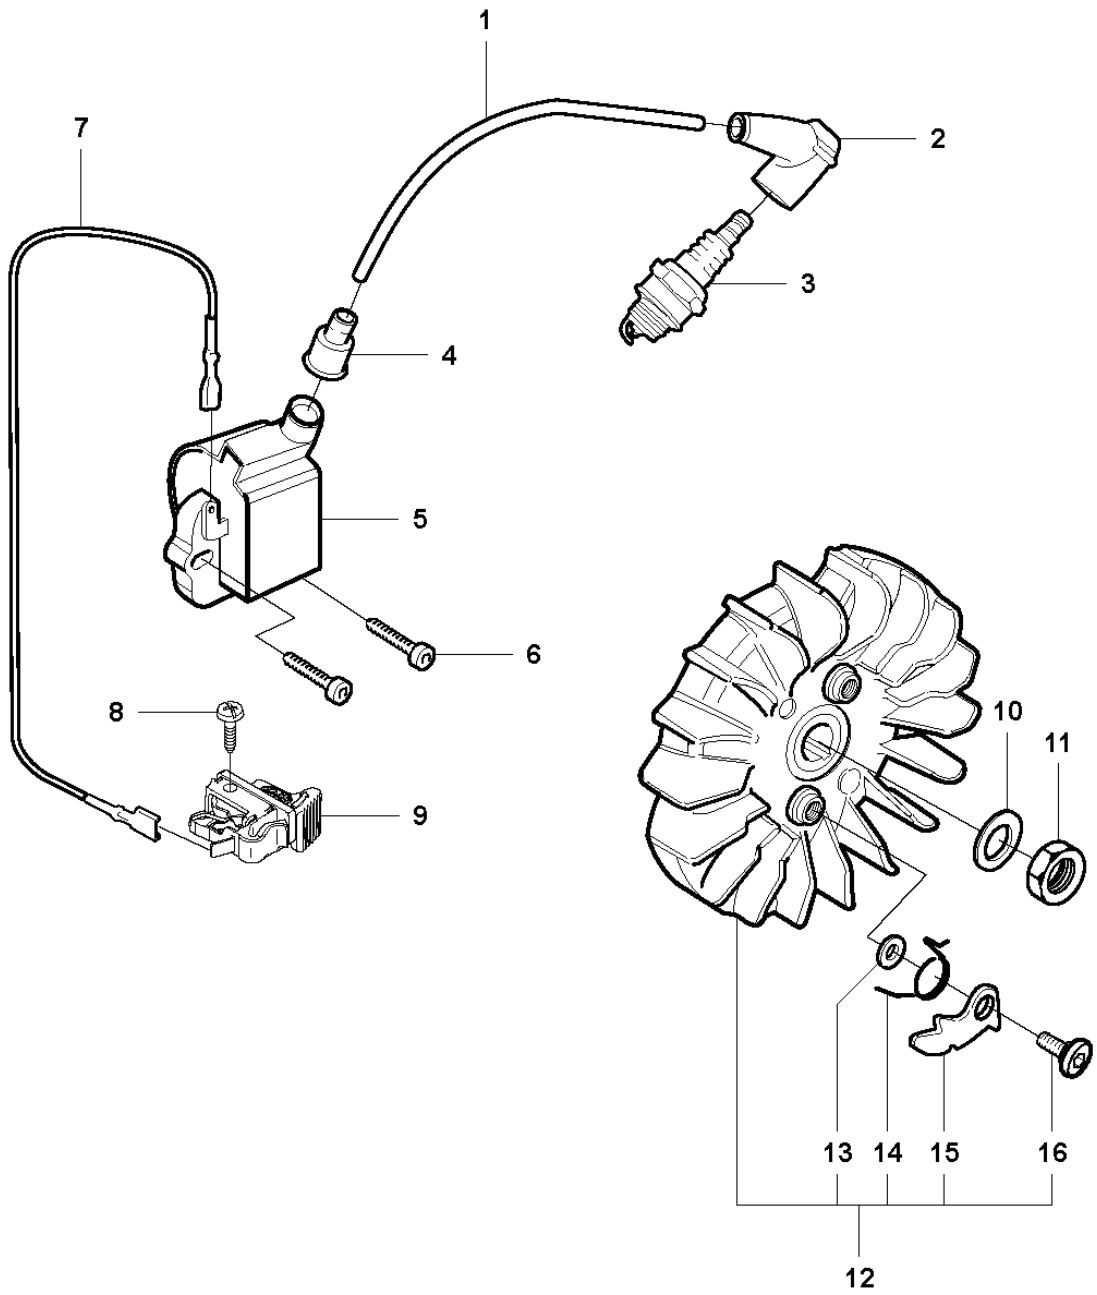

REF.	PART NO.	DESCRIPTION	REMARK	QTY.	KIT
1	506297802	HANDLE		1	
2	503210522	SCREW IH SCT		4	
3	506285301	ANTIVIBRATION ELEMENT		1	
4	503210545	SCREW IH SCT		2	
5	544892005	FUEL TANK	Incl. 6 - 15, 18, 19	1	
6	503454601	CONNECTION BEND		1	
7	501768305	FUEL HOSE		1	
8	506236101	TANK VENT		1	
9	501768331	FUEL HOSE		1	
10	506289501	NIPPLE		1	
11	720124020	PARALLEL PIN		2	
12	506222901	SPRING THROTTLE TRIG		1	
13	506222802	THROTTLE LOCKOUT		1	
14	506222703	TRIGGER		1	
15	506255903	TANK CAP ASSY	Incl. 16, 17	1	
16	506292101	GASKET		1	
17	503578901	HOLDER		1	
18	503577602	FUEL HOSE		1	
19	506264111	FUEL FILTER	Incl. 20, 21	1	
20	506271101	HOSE CLAMP		1	
21	506264101	FUEL FILTER		1	
22	544383101	SPRING		1	
23	503200216	SCREW IH SCFM		2	
24	506237502	ANTIVIBRATION ELEMENT		1	
25	503468501	ANTIVIBRATION ELEMENT		1	

F K950 RING