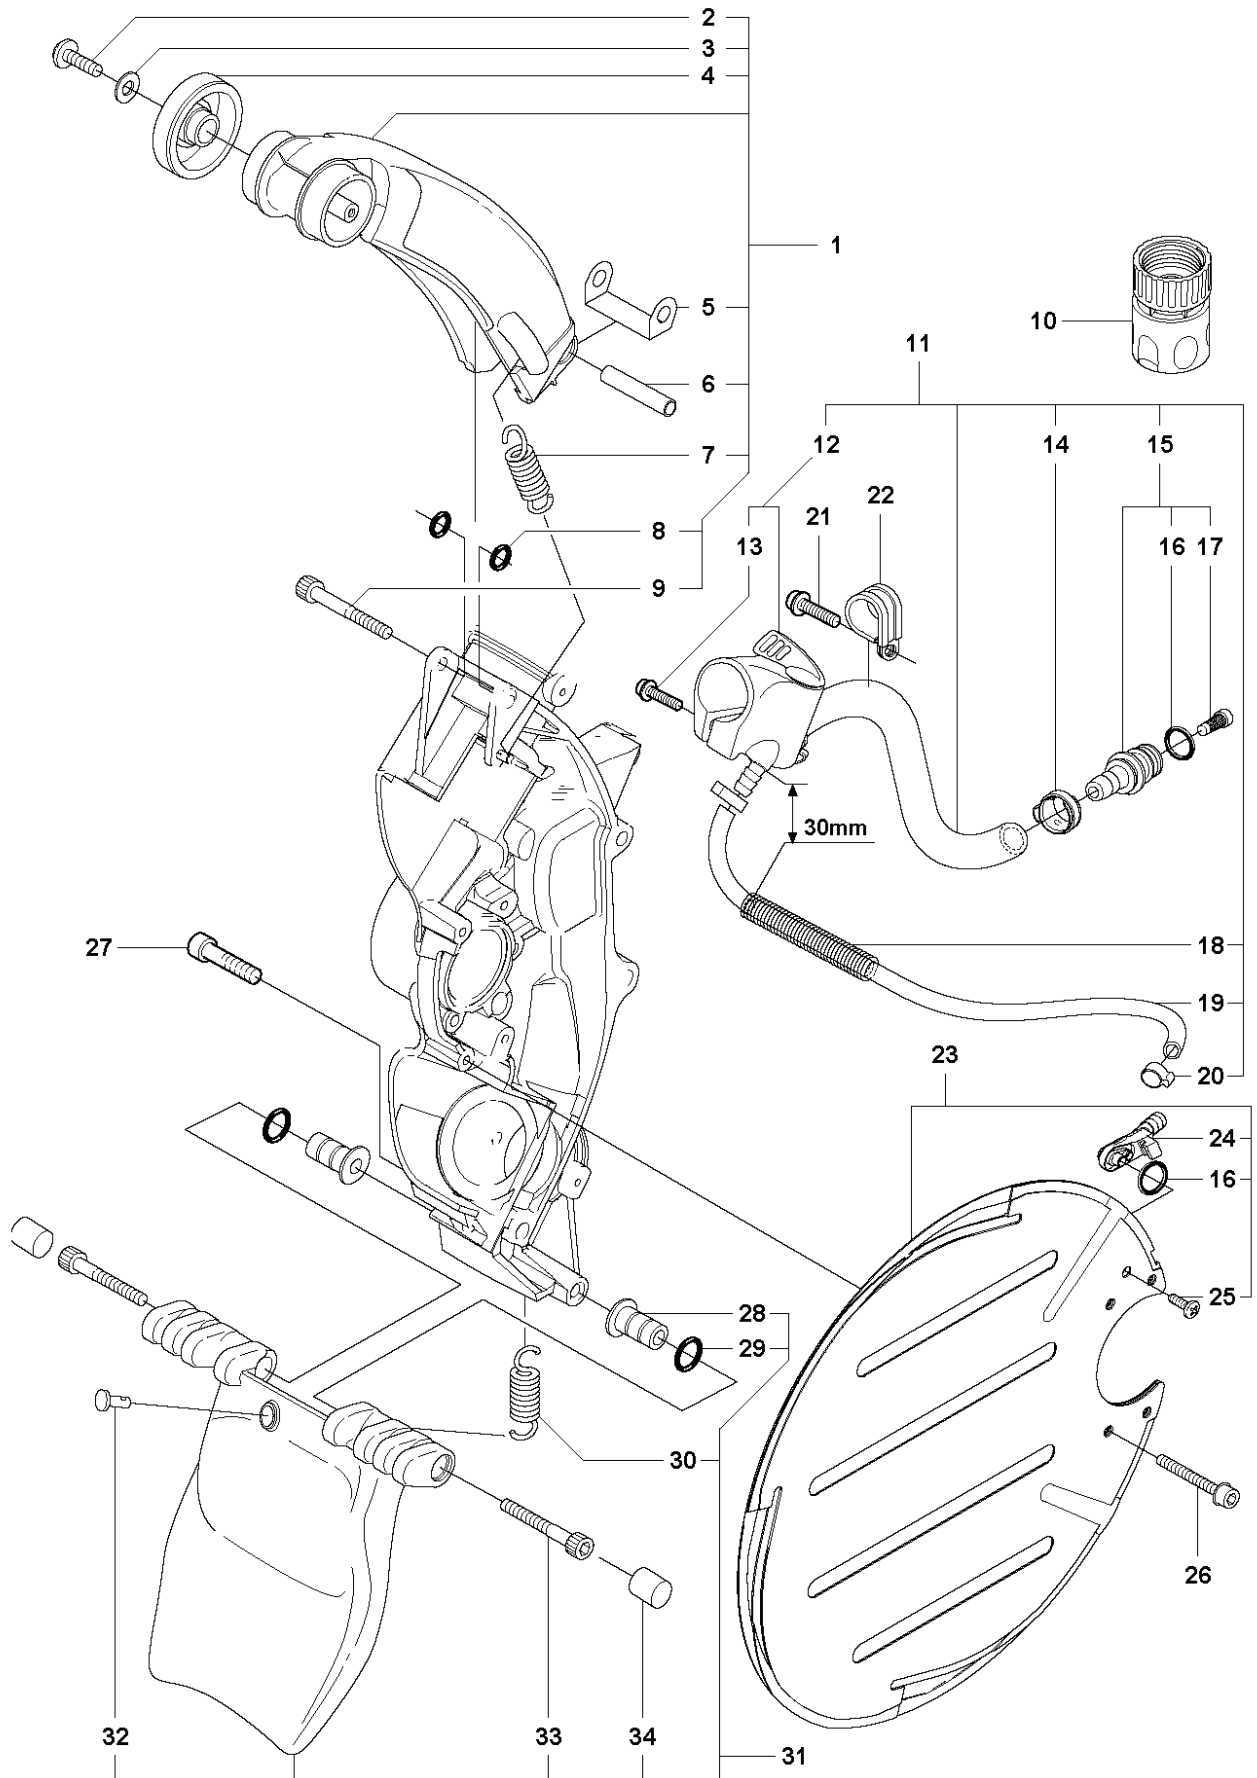

L K950 RING

REF.	PART NO.	DESCRIPTION	REMARK	QTY.	KIT
1	506352204	SPRAY GUARD ASSY	Incl. 2, 3 - 9	1	
2	506339601	BOLT		1	
3	725537656	SCREW IHSCM		2	
4	506349001	SEALING		2	
5	506246905	BLADE GUARD		1	
6	503214601	SCREW		2	
7	734488001	WASHER		2	
8	506262202	WHEEL		2	
9	506312801	COVER PLATE		1	
10	506314501	SPACING TUBE		1	
11	506292301	DRAW SPRING	Incl. 12, 14 - 15, 18 - 20	1	
12	503263025	O-RING	Incl 13	2	
13	725537956	SCREW IHSCM		1	
14	503266002	COUPLER		1	
15	544003104	HOSE KIT	Incl. 16, 17	1	
16	506317731	VALVE ASSY		1	
17	503210619	SCREW IH SCT		2	
18	506095602	HOSE CLAMP		2	
19	506295701	NIPPLE		1	
20	503263021	O-RING		2	
21	506298801	FILTER		1	
22	506352701	PROTECTIVE SPRING		1	
23	506095804	HOSE	Incl. 16, 25, 26	1	
24	506095603	HOSE CLAMP		2	
25	503210522	SCREW IH SCT		1	
26	502412201	CLIP		1	
27	506383301	DISC		1	
28	506382901	NIPPLE		1	
29	729528971	SCREW CRPANT		1	
30	725533156	SCREW IHSCM		4	
31	725529555	SCREW IHSCM	Incl. 28 - 30, 32 - 34	1	
32	506334902	SPACING TUBE		2	
33	740420500	O-RING		2	
34	506339501	DRAW SPRING		1