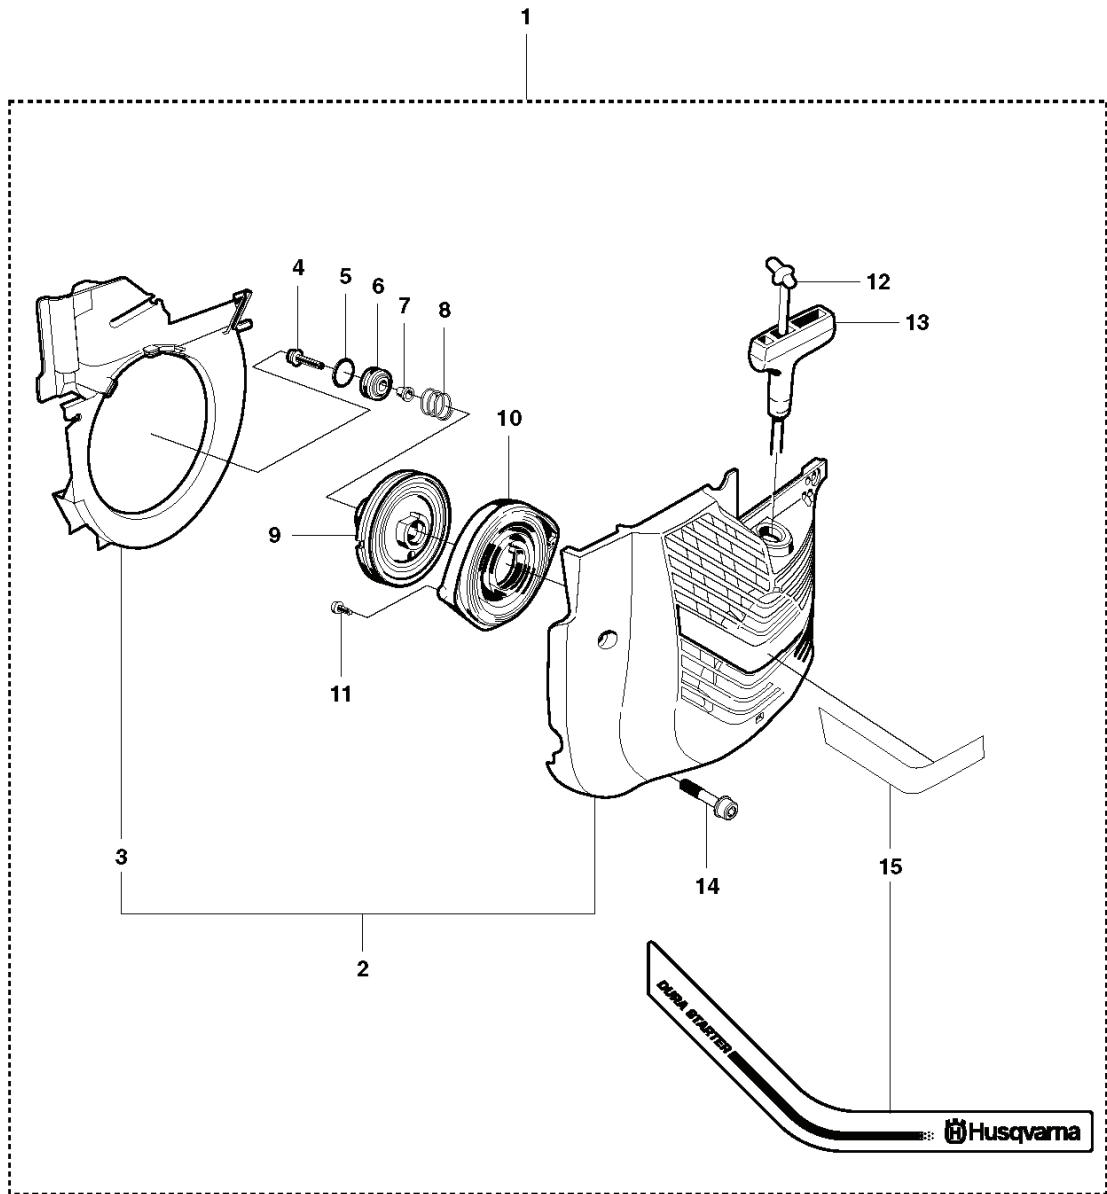

E K950 RING

REF.	PART NO.	DESCRIPTION	REMARK	QTY.	KIT
1	506235911	STARTER	Incl. 2 -15	1	
2	506337203	STARTER COVER	Incl. 3	1	
3	506222202	AIR CONDUCTOR		1	
4	503216722	SCREW IHSCFT		1	
5	740431300	O-RING		1	
6	506251401	GROMMET		1	
7	506263101	SPACING SLEEVE		1	
8	506253001	COMPRESSION SPRING		1	
9	506258102	STARTER PULLEY		1	
10	596293101	RECOIL SPRING		1	
11	503212810	SCREW CCRPANT		2	
12	506335615	CORD		1	
12	506335650	STARTER ROPE	50 m. coil	1	
13	503127901	STARTER HANDLE		1	
14	503205920	SCREW IHSCFMO		4	
15	506272302	LABEL		1