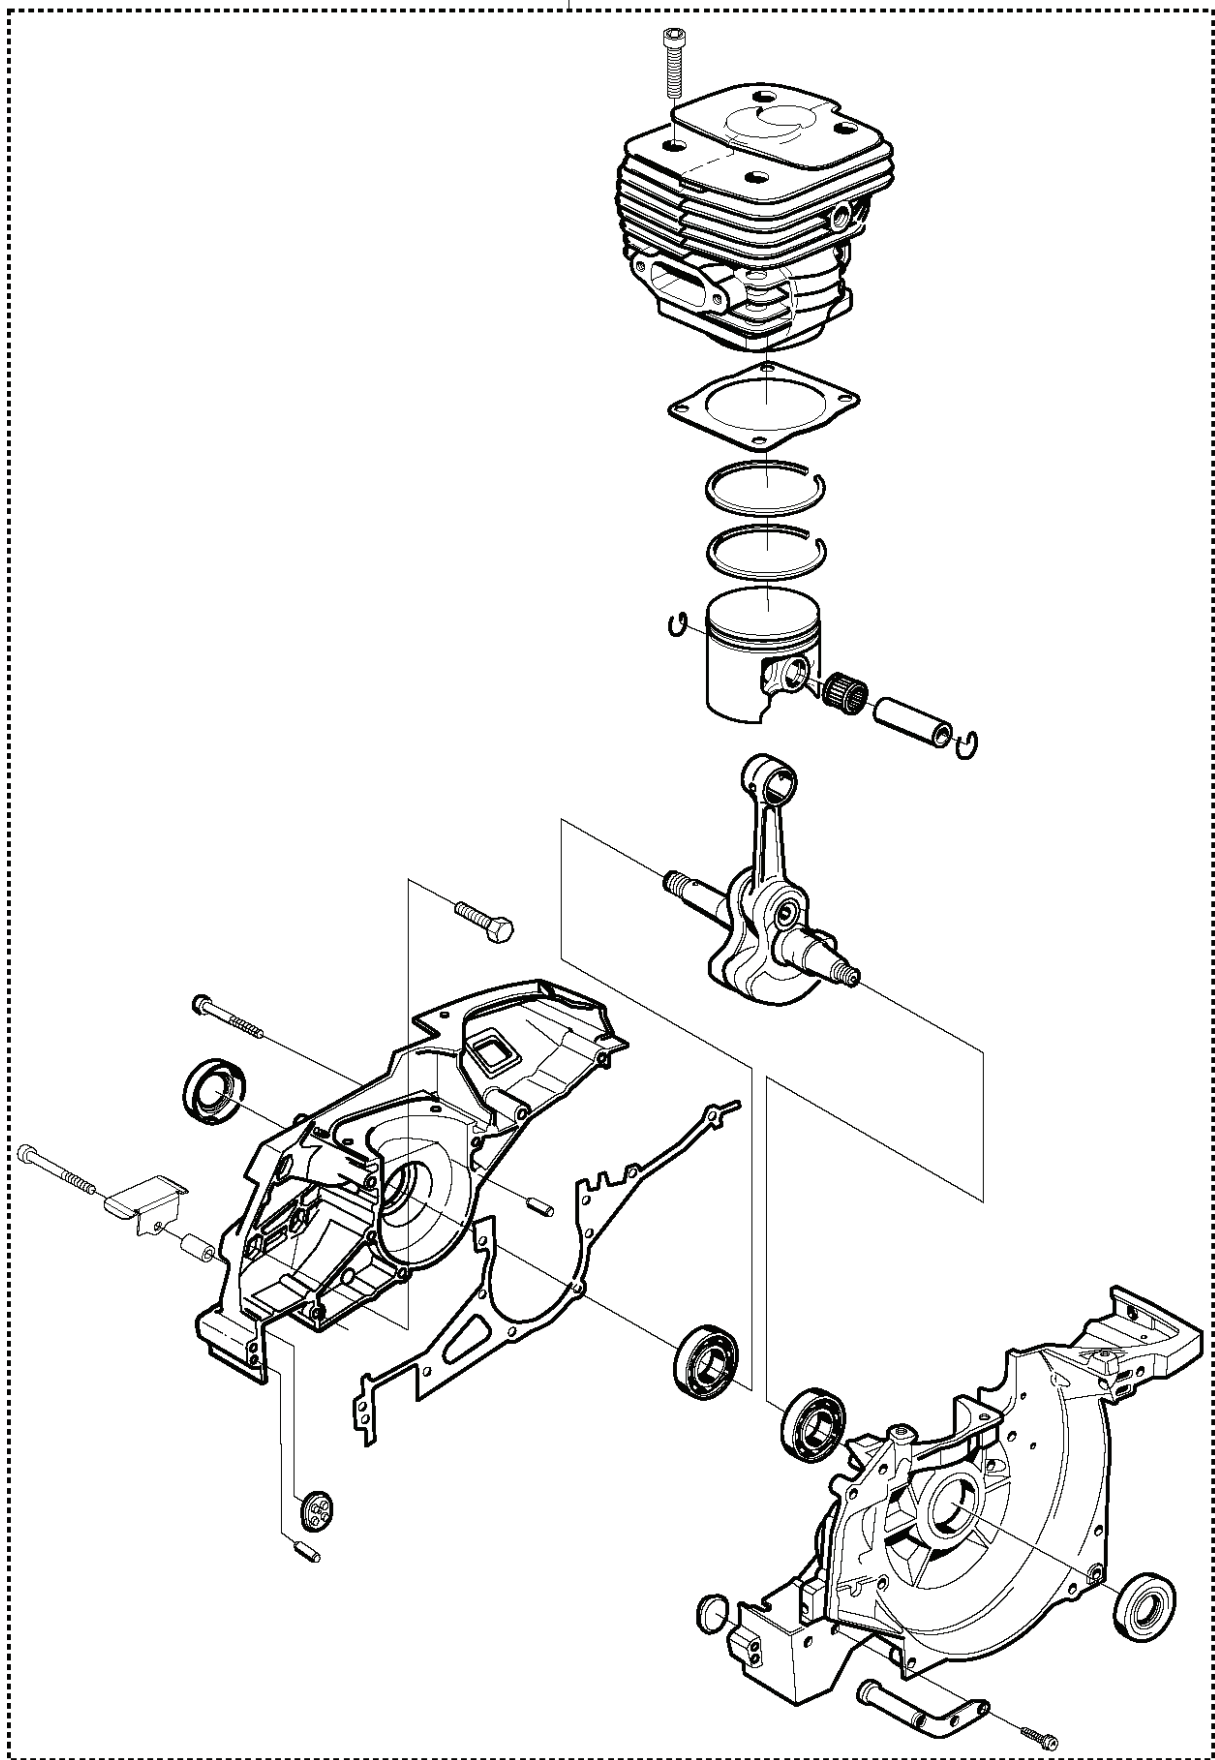

REF.	PART NO.	DESCRIPTION	REMARK	QTY.	KIT
1	506387834	IGNITION CABLE		1	
2	501485402	SPARK PLUG CAP		1	
3	503235111	SPARK PLUG	RCJ 7Y	1	
4	505277516	CABLE SLEEVE		1	
5	544018801	IGNITION SYSTEM		1	
6	503202520	SCREW IHSCM		2	
7	501839801	CABLE		1	
8	503212806	SCREW CCRPANT		1	
9	506318602	STOP SWITCH		1	
10	503230101	WASHER		1	
11	503221011	HEXAGON NUT		1	
12	506272701	FLYWHEEL	Incl. 13, 14, 15, 16	1	
13	503230042	WASHER		2	
14	501634801	SPRING		2	
15	501673203	PAWL		2	
16	501819901	SCREW		2	

S K950 RING

1