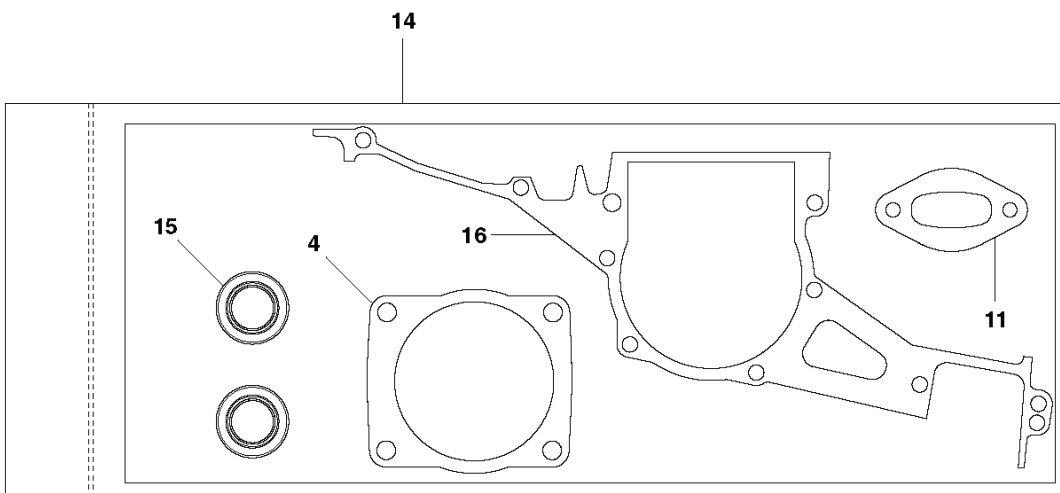

K950 Ring, 2007-01

SPARE PARTS LIST

J K950 RING

REF.	PART NO.	DESCRIPTION	REMARK	QTY.	KIT
1	506280704	CRANKCASE ASSY	Incl. 2 - 9	1	
2	725534055	SCREW IHSCM		6	
3	503260205	SEALING RING	Gasket kit 14	2	
4	725534255	SCREW IHSCM		1	
5	544096401	BELT GUIDE		1	
6	544097701	BUSHING		1	
7	720130710	PARALLEL PIN		2	
8	506232401	GASKET	Gasket kit 14	1	
9	503250002	BALL BEARING		2	
10	506273101	BUFFER		2	
11	506349101	BRACKET		1	
12	503200716	SCREW IHSCFM		2	
13	506033202	SCREW		1	
14	506290504	GASKET KIT		1	
15	506158201	GASKET		1	
16	506378101	GASKET		1	

H K950 RING

REF.	PART NO.	DESCRIPTION	REMARK	QTY.	KIT
1	503782674	CRANKSHAFT ASSY	Incl. 2, 3	1	
2	503250002	BALL BEARING		2	
3	503256101	NEEDLE BEARING		1	

G K950 RING

REF.	PART NO.	DESCRIPTION	REMARK	QTY.	KIT
1	506155506	CYLINDER ASSY	Incl. 2, 7	1	
2	506155602	PISTON ASSY	Incl. 5, 6	1	
3	503665601	DECOMPRESSION VALVE		1	
4	506158201	GASKET	Gasket kit 15	1	
5	503289024	PISTON RING		2	
6	737441300	CIRCLIP		2	
7	503256101	NEEDLE BEARING		1	
8	725537255	SCREW IHSCM		6	
9	506169101	HEAT DEFLECTOR		1	
10	506372802	MUFFLER ASSY	Incl. 8, 11	1	
11	506378101	GASKET	Gasket kit 15	1	
12	503200216	SCREW IHSCFM		1	
13	503230402	WASHER		1	
14	506290504	GASKET KIT	Incl. 4, 12, 15, 16	1	
15	503260205	SEALING RING		2	
16	506232401	GASKET		1	