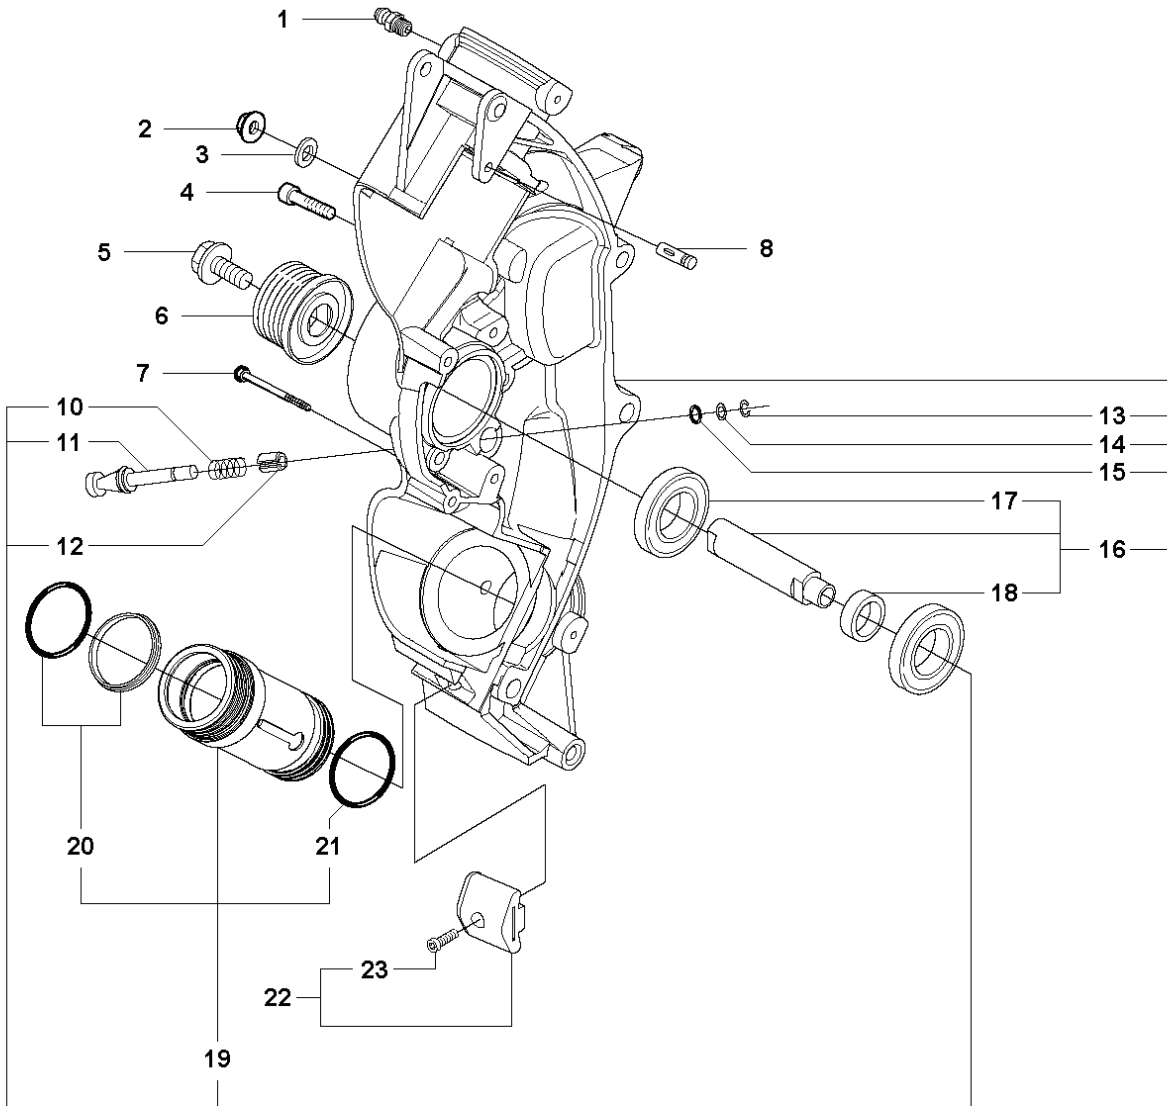

N K950 RING

REF.	PART NO.	DESCRIPTION	REMARK	QTY.	KIT
1	738881001	LUBRICATION NIPPLE		2	
2	503220001	HEXAGON NUT		2	
3	503230401	WASHER		2	
4	725545905	SCREW IHSCM		1	
5	503200045	SCREW EHHFM		1	
6	506277501	PULLEY		1	
7	503200380	SCREW IHSCFM		1	
8	721125270	GROOVED PIN		1	
9	522657505	CHASSIS		1	
10	506257301	COMPRESSION SPRING		1	
11	506328001	LOCKING BUTTON		1	
12	721440600	SPRING PIN		1	
13	735310800	CIRCLIP		1	
14	503230112	WASHER		1	
15	503263022	O-RING		2	
16	506351502	DRIVE SHAFT		1	
17	503252101	BALL BEARING		2	
18	506375002	SPACER		1	
19	544077601	SLEEVE		2	
20	506343901	GASKET KIT		2	
21	740482502	O-RING		2	
22	506351902	WEAR PROTECTION		1	
23	725532955	SCREW IHSCM		1	
24	506352303	GEAR WHEEL ASSY		1	
25	506374901	SLEEVE		1	
26	506374602	FLANGE WASHER		1	
27	506178303	GEAR WHEEL		1	
28	506312202	DRIVER		1	
29	506139601	SCREW EHHFM		1	
30	506139511	WASHER		1	
31	721425250	SPRING PIN		2	
32	740422400	O-RING		1	
33	506374801	SEALING		1	
34	725532755	SCREW IHSCM		3	
35	506374701	SEALING COLLAR		1	
36	503262101	SEALING RING		1