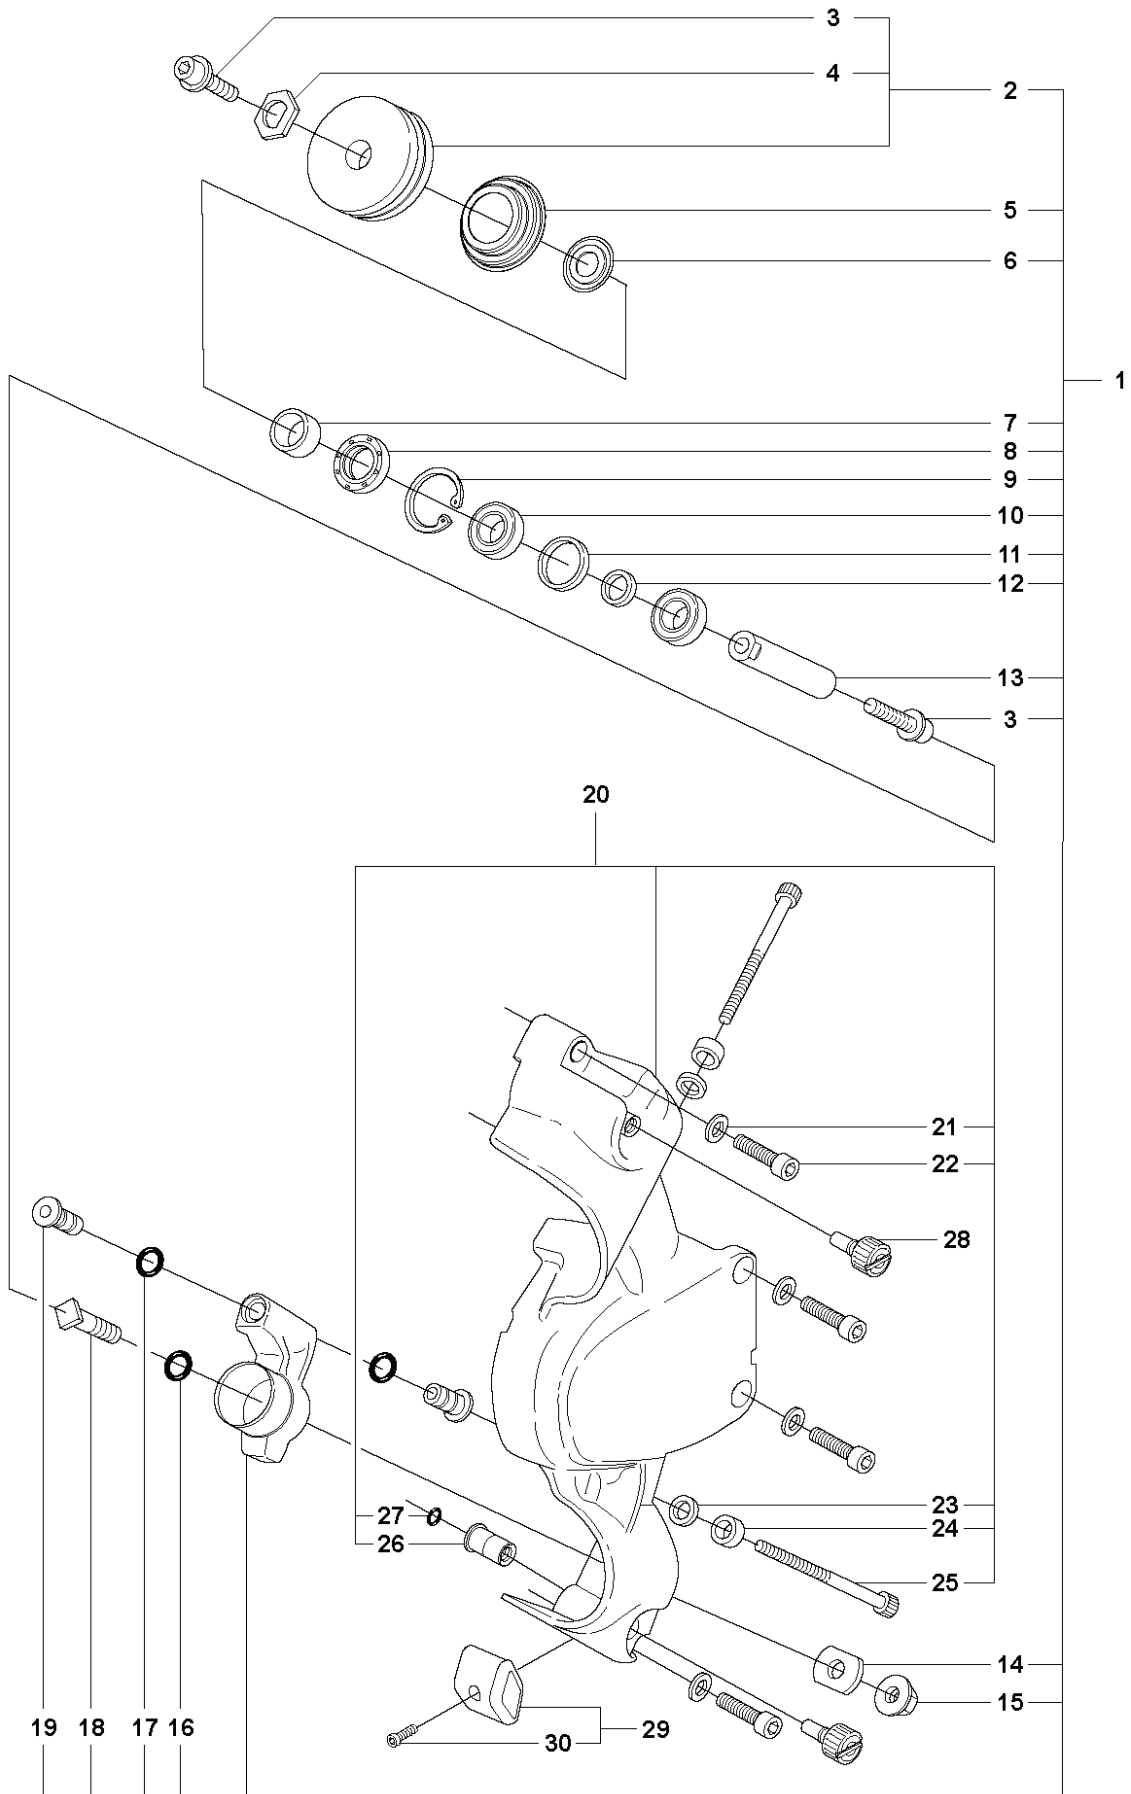

M K950 RING

REF.	PART NO.	DESCRIPTION	REMARK	QTY.	KIT
1	506351806	LEVER ASSY	Incl. 2, 5 - 19	1	
2	506352102	SUPPORT ROLLER	Incl. 3, 4	2	
3	503201318	SCREW IHSCFM		2	
4	506303401	DRIVER		1	
5	506399501	SEALING		1	
6	506321701	WASHER		1	
7	506379302	SPACING SLEEVE		1	
8	503262001	SEALING RING		1	
9	735312810	CIRCLIP		1	
10	525831801	BALL BEARING		2	
11	506316802	SPACING SLEEVE		1	
12	506303302	SPACING SLEEVE		1	
13	506302902	SHAFT		1	
14	506346301	WASHER		2	
15	503220001	HEXAGON NUT		2	
16	503263008	O-RING		2	
17	503263026	O-RING		4	
18	506346401	SCREW		2	
19	506334903	SPACING TUBE		4	
20	506280305	COVER	Incl. 21 - 27	1	
21	503230403	WASHER		4	
22	503205435	SCREW		4	
23	506376301	SPACER		2	
24	506376401	RUBBER BUSHING		2	
25	725538156	SCREW IHSCM		2	
26	506330801	THREAD INSERT		2	
27	740420400	O-RING		2	
28	506301402	ADJUSTMENT SCREW		2	
29	506351902	WEAR PROTECTION		1	
30	725532955	SCREW IHSCM		1