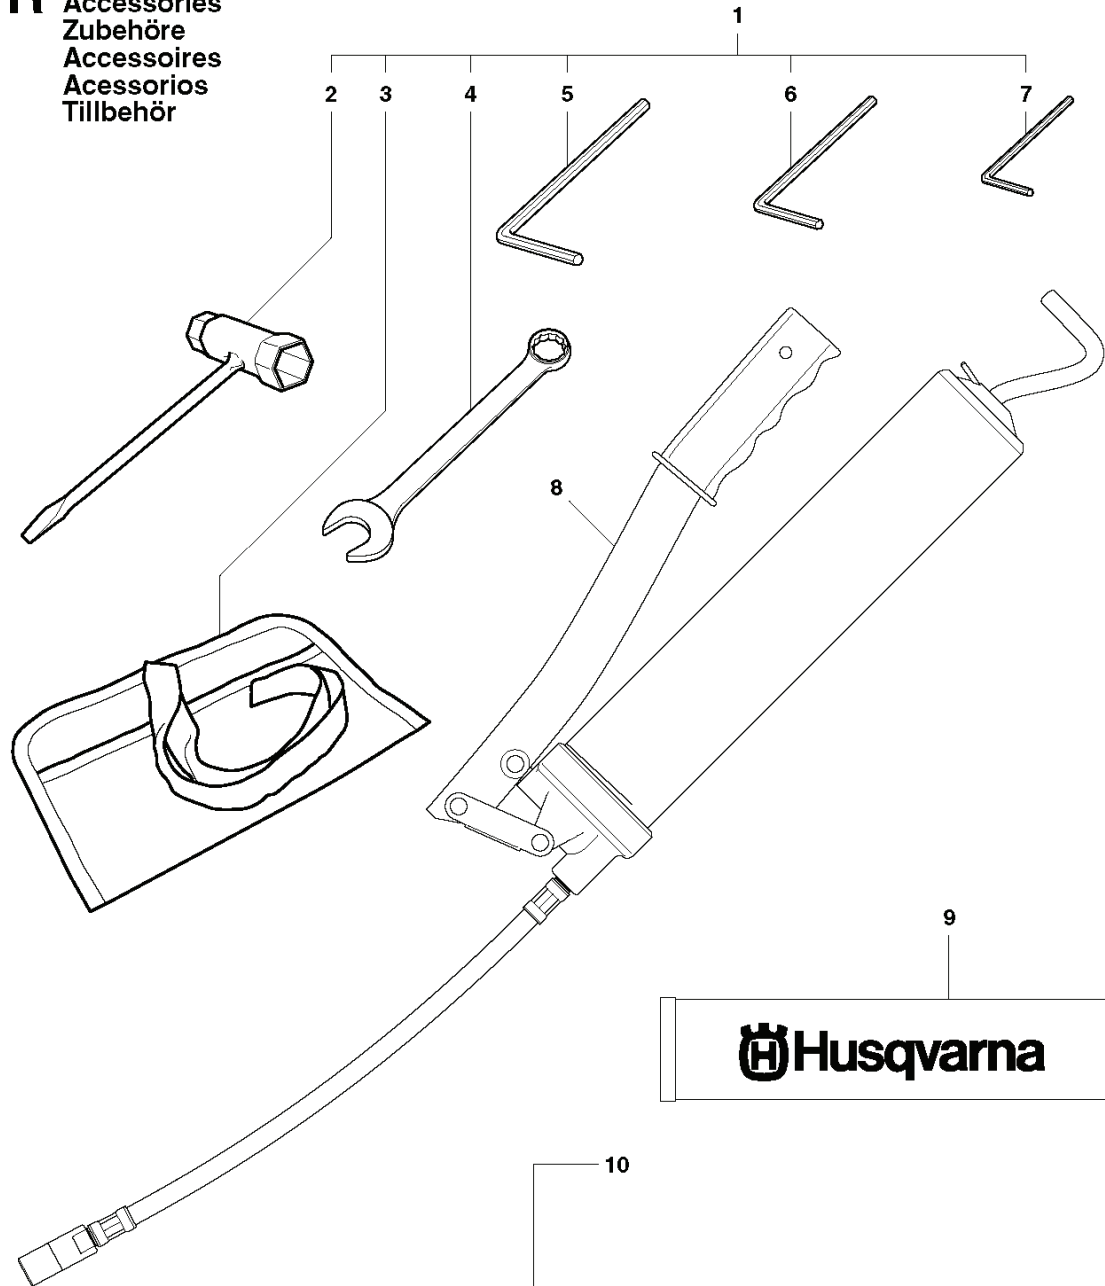

K K950 RING

REF.	PART NO.	DESCRIPTION	REMARK	QTY.	KIT
1	506297802	HANDLE		1	
2	503210522	SCREW IH SCT		4	
3	506285301	ANTIVIBRATION ELEMENT		1	
4	503210545	SCREW IH SCT		2	
5	544892005	FUEL TANK	Incl. 6 - 15, 18, 19	1	
6	503454601	CONNECTION BEND		1	
7	501768305	FUEL HOSE		1	
8	506236101	TANK VENT		1	
9	501768331	FUEL HOSE		1	
10	506289501	NIPPLE		1	
11	720124020	PARALLEL PIN		2	
12	506222901	SPRING THROTTLE TRIG		1	
13	506222802	THROTTLE LOCKOUT		1	
14	506222703	TRIGGER		1	
15	506255903	TANK CAP ASSY	Incl. 16, 17	1	
16	506292101	GASKET		1	
17	503578901	HOLDER		1	
18	503577602	FUEL HOSE		1	
19	506264111	FUEL FILTER	Incl. 20, 21	1	
20	506271101	HOSE CLAMP		1	
21	506264101	FUEL FILTER		1	
22	544383101	SPRING		1	
23	503200216	SCREW IH SCFM		2	
24	506237502	ANTIVIBRATION ELEMENT		1	
25	503468501	ANTIVIBRATION ELEMENT		1	

F K950 RING

REF.	PART NO.	DESCRIPTION	REMARK	QTY.	KIT
1	506387834	IGNITION CABLE		1	
2	501485402	SPARK PLUG CAP		1	
3	503235111	SPARK PLUG	RCJ 7Y	1	
4	505277516	CABLE SLEEVE		1	
5	544018801	IGNITION SYSTEM		1	
6	503202520	SCREW IHSCM		2	
7	501839801	CABLE		1	
8	503212806	SCREW CCRPANT		1	
9	506318602	STOP SWITCH		1	
10	503230101	WASHER		1	
11	503221011	HEXAGON NUT		1	
12	506272701	FLYWHEEL	Incl. 13, 14, 15, 16	1	
13	503230042	WASHER		2	
14	501634801	SPRING		2	
15	501673203	PAWL		2	
16	501819901	SCREW		2	

S K950 RING

1

REF.	PART NO.	DESCRIPTION	REMARK	QTY.	KIT
1	544886202	ENGINE		1	

R K950 RING
Accessories
Zubehöre
Accessoires
Acessorios
Tillbehör

REF.	PART NO.	DESCRIPTION	REMARK	QTY.	KIT
1	506363802	TOOL	Incl. 2 - 7	1	
2	501691702	COMBINATION WRENCH	13-19mm	1	
3	501192201	TOOL		1	
4	506355201	SPANNER	19mm	1	
5	506363601	HEX KEY	Allenkey 6mm	1	
6	506383702	HEX KEY	Allenkey 5mm	1	
7	502215801	WRENCH	Allenkey 4mm	1	
8	506384902	GUN		1	
9	544080402	GREASE		1	
10	506290504	GASKET KIT		1	
11	503260205	SEALING RING		2	
12	506158201	GASKET		1	
13	506232401	GASKET		1	
14	506378101	GASKET		1	