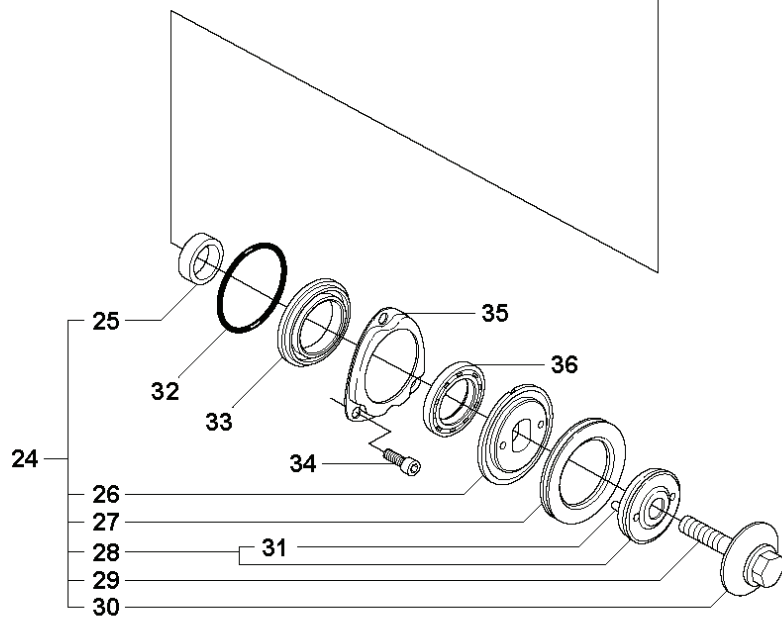

N K950 RING

REF.	PART NO.	DESCRIPTION	REMARK	QTY.	KIT
1	738881001	LUBRICATION NIPPLE		2	
2	503220001	HEXAGON NUT		2	
3	503230401	WASHER		2	
4	725545905	SCREW IHSCM		1	
5	503200045	SCREW EHHFM		1	
6	506277501	PULLEY		1	
7	503200380	SCREW IHSCFM		1	
8	721125270	GROOVED PIN		1	
9	522657505	CHASSIS		1	
10	506257301	COMPRESSION SPRING		1	
11	506328001	LOCKING BUTTON		1	
12	721440600	SPRING PIN		1	
13	735310800	CIRCLIP		1	
14	503230112	WASHER		1	
15	503263022	O-RING		2	
16	506351502	DRIVE SHAFT		1	
17	503252101	BALL BEARING		2	
18	506375002	SPACER		1	
19	544077601	SLEEVE		2	
20	506343901	GASKET KIT		2	
21	740482502	O-RING		2	
22	506351902	WEAR PROTECTION		1	
23	725532955	SCREW IHSCM		1	
24	506352303	GEAR WHEEL ASSY		1	
25	506374901	SLEEVE		1	
26	506374602	FLANGE WASHER		1	
27	506178303	GEAR WHEEL		1	
28	506312202	DRIVER		1	
29	506139601	SCREW EHHFM		1	
30	506139511	WASHER		1	
31	721425250	SPRING PIN		2	
32	740422400	O-RING		1	
33	506374801	SEALING		1	
34	725532755	SCREW IHSCM		3	
35	506374701	SEALING COLLAR		1	
36	503262101	SEALING RING		1