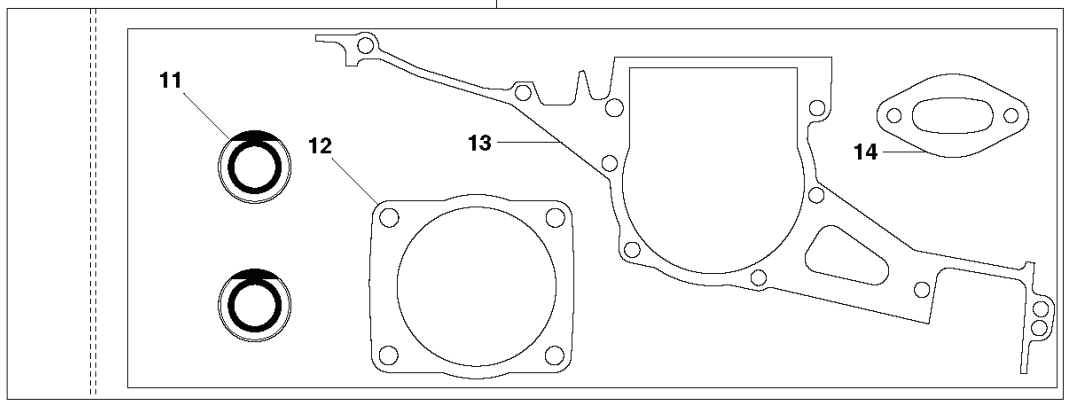

R K950 RING
Accessories
Zubehöre
Accessoires
Acessorios
Tillbehör

REF.	PART NO.	DESCRIPTION	REMARK	QTY.	KIT
1	506363802	TOOL	Incl. 2 - 7	1	
2	501691702	COMBINATION WRENCH	13-19mm	1	
3	501192201	TOOL		1	
4	506355201	SPANNER	19mm	1	
5	506363601	HEX KEY	Allenkey 6mm	1	
6	506383702	HEX KEY	Allenkey 5mm	1	
7	502215801	WRENCH	Allenkey 4mm	1	
8	506384902	GUN		1	
9	544080402	GREASE		1	
10	506290504	GASKET KIT		1	
11	503260205	SEALING RING		2	
12	506158201	GASKET		1	
13	506232401	GASKET		1	
14	506378101	GASKET		1