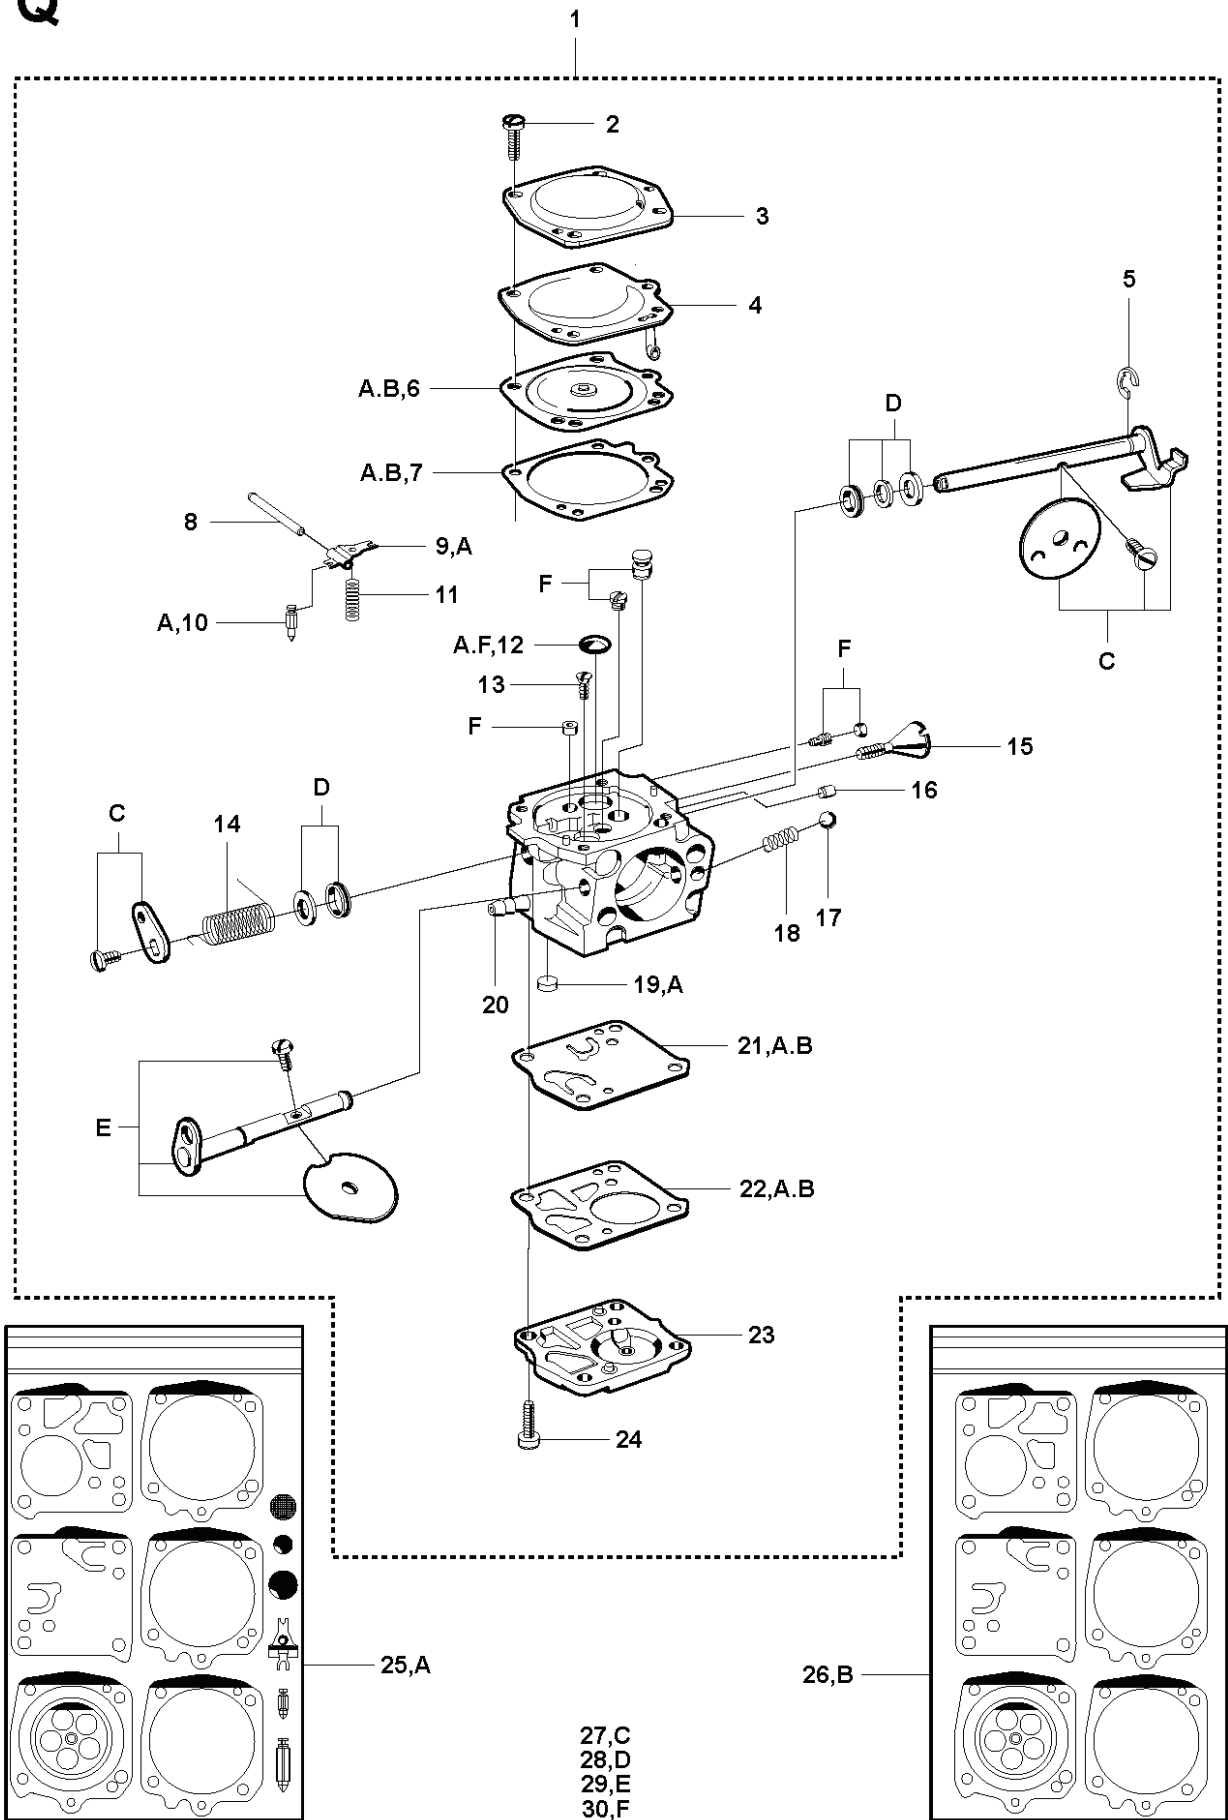

Q K950 RING

REF.	PART NO.	DESCRIPTION	REMARK	QTY.	KIT
1	503280402	CARBURETTOR	Incl. 2 - 24	1	
2	506271401	MET.RETENTION SCREW		4	
3	503533601	DIAPHRAGM		1	
4	506256402	INSERT		1	
5	501821801	THROTTLE SH:ETTING RING		1	
6	506258501	DIAPHRAGM	A, B	1	
7	506258401	DIAPHRAGM	A, B	1	
8	501222101	PIN		1	
9	501222001	LEVER	A	1	
10	505316550	NEEDLE		1	
11	501222501	SPRING	A	1	
12	501220301	PLUG	A, F	1	
13	501485201	SCREW		1	
14	506286301	SPRING THROTT.RETURN		1	
15	503578701	IDLE SPEED SCREW		1	
16	503578601	BALL		1	
17	501220401	BALL		1	
18	501220501	SPRING		1	
19	503988201	SCREEN		1	
20	503533901	TUBE CONNECTOR	A	1	
21	501221201	DIAGRAM	A, B	1	
22	501221301	GASKET	A, B	1	
23	506286801	FUEL PUMP COVER		1	
24	501221501	SCREW		4	
25	506276301	REPAIR KIT	Incl. 6, 7, 9, 11, 12, 20 - 22	1	
26	506258801	DIAPHRAGM	Incl. 6, 7, 21, 22	1	
27	506290901	THROTTLE SHAFT(KIT)	Kit C	1	
28	506291001	SEALING. KIT	Kit D	1	
29	506291101	CHOKE SHAFT (KIT)	Kit E	1	
30	506291301	JET	Kit F	1