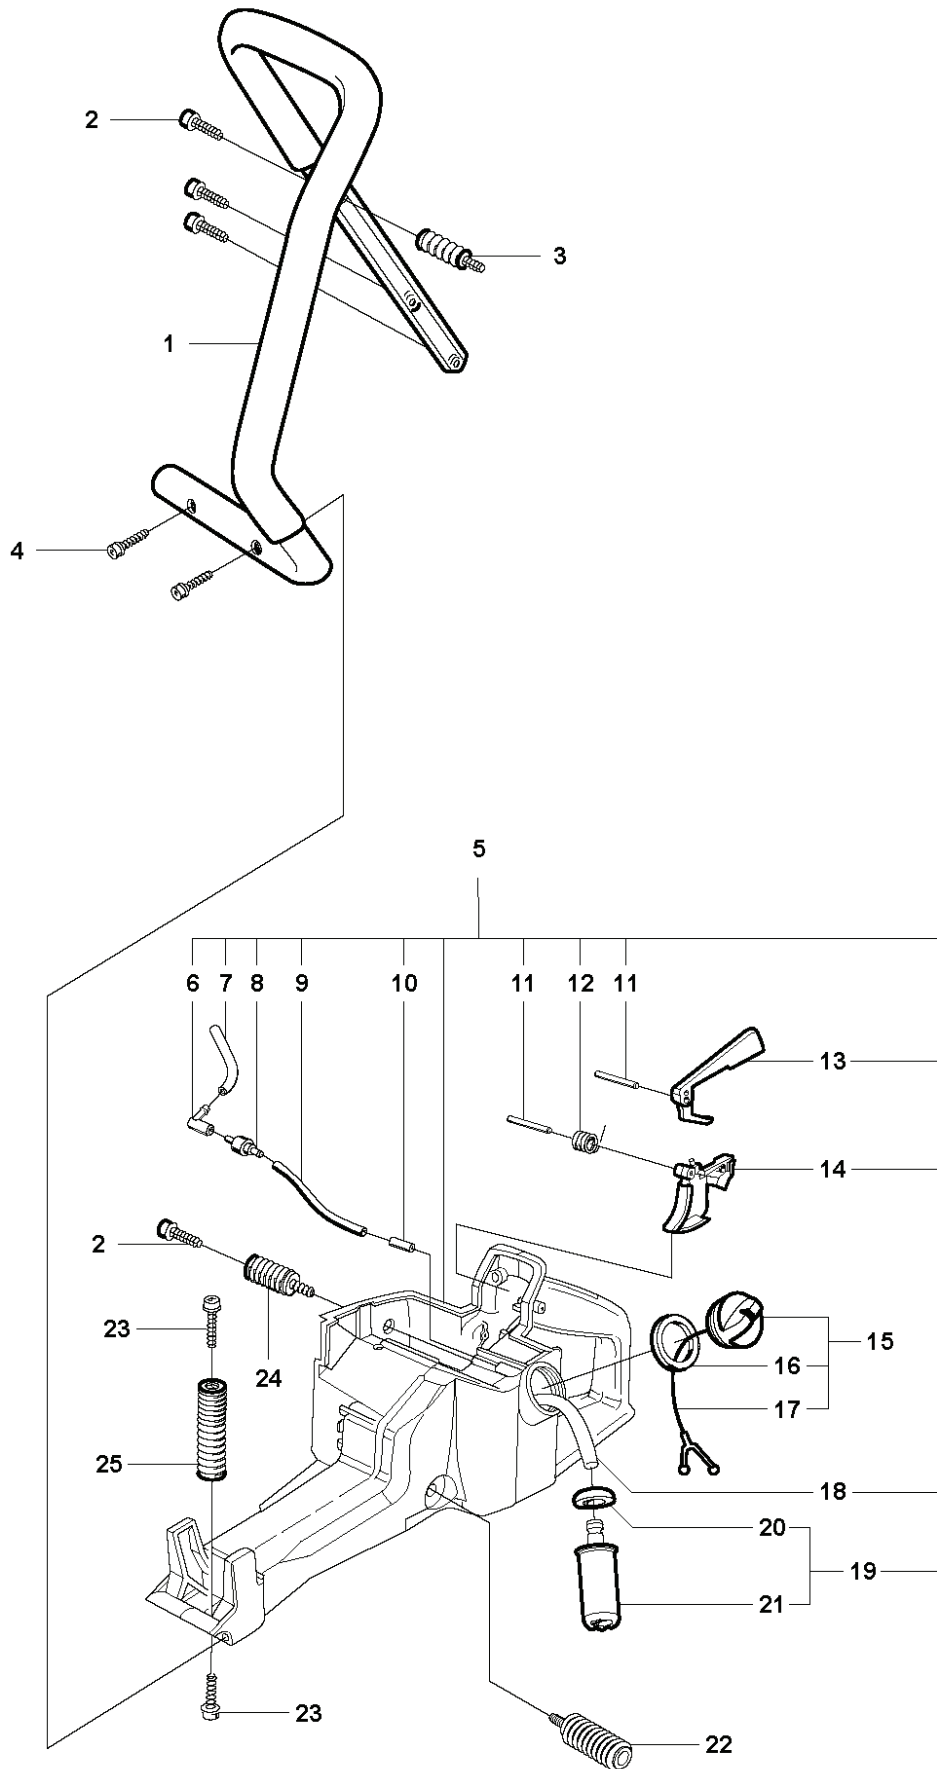

K950 Ring, 2007-01

SPARE PARTS LIST

J K950 RING

REF.	PART NO.	DESCRIPTION	REMARK	QTY.	KIT
1	506280704	CRANKCASE ASSY	Incl. 2 - 9	1	
2	725534055	SCREW IHSCM		6	
3	503260205	SEALING RING	Gasket kit 14	2	
4	725534255	SCREW IHSCM		1	
5	544096401	BELT GUIDE		1	
6	544097701	BUSHING		1	
7	720130710	PARALLEL PIN		2	
8	506232401	GASKET	Gasket kit 14	1	
9	503250002	BALL BEARING		2	
10	506273101	BUFFER		2	
11	506349101	BRACKET		1	
12	503200716	SCREW IHSCFM		2	
13	506033202	SCREW		1	
14	506290504	GASKET KIT		1	
15	506158201	GASKET		1	
16	506378101	GASKET		1	

K K950 RING

REF.	PART NO.	DESCRIPTION	REMARK	QTY.	KIT
1	506297802	HANDLE		1	
2	503210522	SCREW IH SCT		4	
3	506285301	ANTIVIBRATION ELEMENT		1	
4	503210545	SCREW IH SCT		2	
5	544892005	FUEL TANK	Incl. 6 - 15, 18, 19	1	
6	503454601	CONNECTION BEND		1	
7	501768305	FUEL HOSE		1	
8	506236101	TANK VENT		1	
9	501768331	FUEL HOSE		1	
10	506289501	NIPPLE		1	
11	720124020	PARALLEL PIN		2	
12	506222901	SPRING THROTTLE TRIG		1	
13	506222802	THROTTLE LOCKOUT		1	
14	506222703	TRIGGER		1	
15	506255903	TANK CAP ASSY	Incl. 16, 17	1	
16	506292101	GASKET		1	
17	503578901	HOLDER		1	
18	503577602	FUEL HOSE		1	
19	506264111	FUEL FILTER	Incl. 20, 21	1	
20	506271101	HOSE CLAMP		1	
21	506264101	FUEL FILTER		1	
22	544383101	SPRING		1	
23	503200216	SCREW IH SCFM		2	
24	506237502	ANTIVIBRATION ELEMENT		1	
25	503468501	ANTIVIBRATION ELEMENT		1	