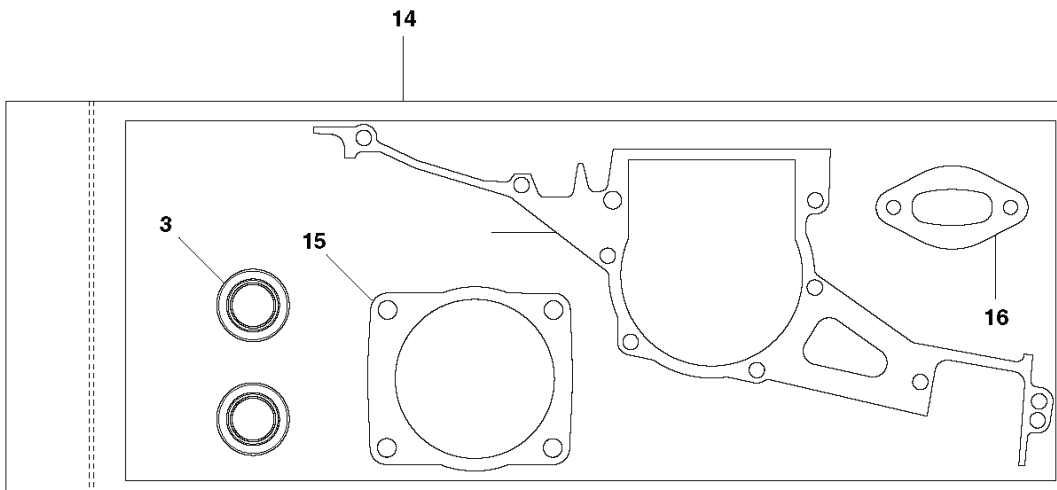

K950 Ring, 2007-01

SPARE PARTS LIST

J K950 RING

REF.	PART NO.	DESCRIPTION	REMARK	QTY.	KIT
1	506280704	CRANKCASE ASSY	Incl. 2 - 9	1	
2	725534055	SCREW IHSCM		6	
3	503260205	SEALING RING	Gasket kit 14	2	
4	725534255	SCREW IHSCM		1	
5	544096401	BELT GUIDE		1	
6	544097701	BUSHING		1	
7	720130710	PARALLEL PIN		2	
8	506232401	GASKET	Gasket kit 14	1	
9	503250002	BALL BEARING		2	
10	506273101	BUFFER		2	
11	506349101	BRACKET		1	
12	503200716	SCREW IHSCFM		2	
13	506033202	SCREW		1	
14	506290504	GASKET KIT		1	
15	506158201	GASKET		1	
16	506378101	GASKET		1	

H K950 RING

REF.	PART NO.	DESCRIPTION	REMARK	QTY.	KIT
1	503782674	CRANKSHAFT ASSY	Incl. 2, 3	1	
2	503250002	BALL BEARING		2	
3	503256101	NEEDLE BEARING		1	

G K950 RING

REF.	PART NO.	DESCRIPTION	REMARK	QTY.	KIT
1	506155506	CYLINDER ASSY	Incl. 2, 7	1	
2	506155602	PISTON ASSY	Incl. 5, 6	1	
3	503665601	DECOMPRESSION VALVE		1	
4	506158201	GASKET	Gasket kit 15	1	
5	503289024	PISTON RING		2	
6	737441300	CIRCLIP		2	
7	503256101	NEEDLE BEARING		1	
8	725537255	SCREW IHSCM		6	
9	506169101	HEAT DEFLECTOR		1	
10	506372802	MUFFLER ASSY	Incl. 8, 11	1	
11	506378101	GASKET	Gasket kit 15	1	
12	503200216	SCREW IHSCFM		1	
13	503230402	WASHER		1	
14	506290504	GASKET KIT	Incl. 4, 12, 15, 16	1	
15	503260205	SEALING RING		2	
16	506232401	GASKET		1	