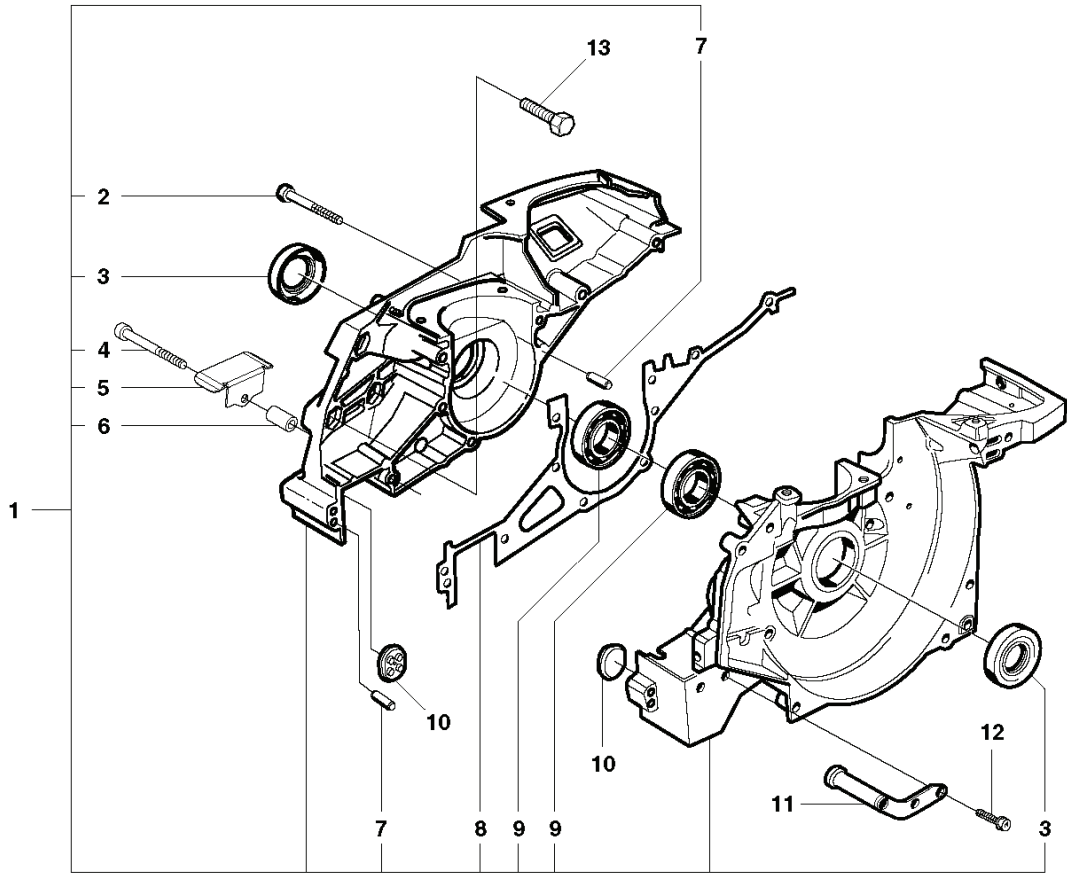

K950 Ring, 2007-01

SPARE PARTS LIST

J K950 RING

REF.	PART NO.	DESCRIPTION	REMARK	QTY.	KIT
1	506280704	CRANKCASE ASSY	Incl. 2 - 9	1	
2	725534055	SCREW IHSCM		6	
3	503260205	SEALING RING	Gasket kit 14	2	
4	725534255	SCREW IHSCM		1	
5	544096401	BELT GUIDE		1	
6	544097701	BUSHING		1	
7	720130710	PARALLEL PIN		2	
8	506232401	GASKET	Gasket kit 14	1	
9	503250002	BALL BEARING		2	
10	506273101	BUFFER		2	
11	506349101	BRACKET		1	
12	503200716	SCREW IHSCFM		2	
13	506033202	SCREW		1	
14	506290504	GASKET KIT		1	
15	506158201	GASKET		1	
16	506378101	GASKET		1	

H K950 RING

REF.	PART NO.	DESCRIPTION	REMARK	QTY.	KIT
1	503782674	CRANKSHAFT ASSY	Incl. 2, 3	1	
2	503250002	BALL BEARING		2	
3	503256101	NEEDLE BEARING		1	

G K950 RING

REF.	PART NO.	DESCRIPTION	REMARK	QTY.	KIT
1	506155506	CYLINDER ASSY	Incl. 2, 7	1	
2	506155602	PISTON ASSY	Incl. 5, 6	1	
3	503665601	DECOMPRESSION VALVE		1	
4	506158201	GASKET	Gasket kit 15	1	
5	503289024	PISTON RING		2	
6	737441300	CIRCLIP		2	
7	503256101	NEEDLE BEARING		1	
8	725537255	SCREW IHSCM		6	
9	506169101	HEAT DEFLECTOR		1	
10	506372802	MUFFLER ASSY	Incl. 8, 11	1	
11	506378101	GASKET	Gasket kit 15	1	
12	503200216	SCREW IHSCFM		1	
13	503230402	WASHER		1	
14	506290504	GASKET KIT	Incl. 4, 12, 15, 16	1	
15	503260205	SEALING RING		2	
16	506232401	GASKET		1	