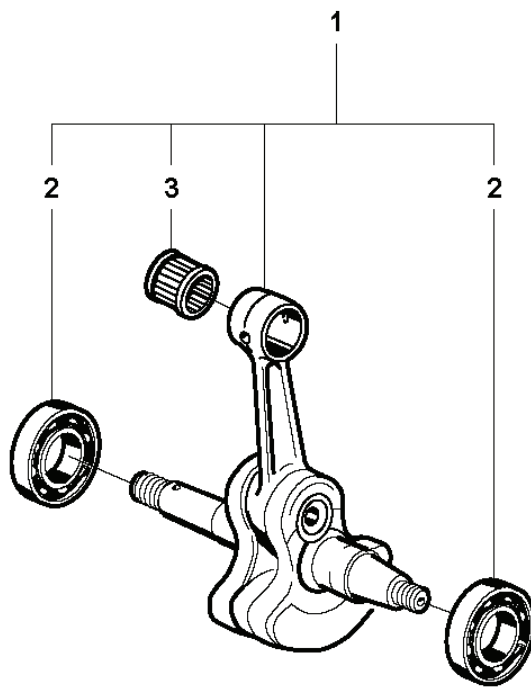

H K950 RING

REF.	PART NO.	DESCRIPTION	REMARK	QTY.	KIT
1	503782674	CRANKSHAFT ASSY	Incl. 2, 3	1	
2	503250002	BALL BEARING		2	
3	503256101	NEEDLE BEARING		1