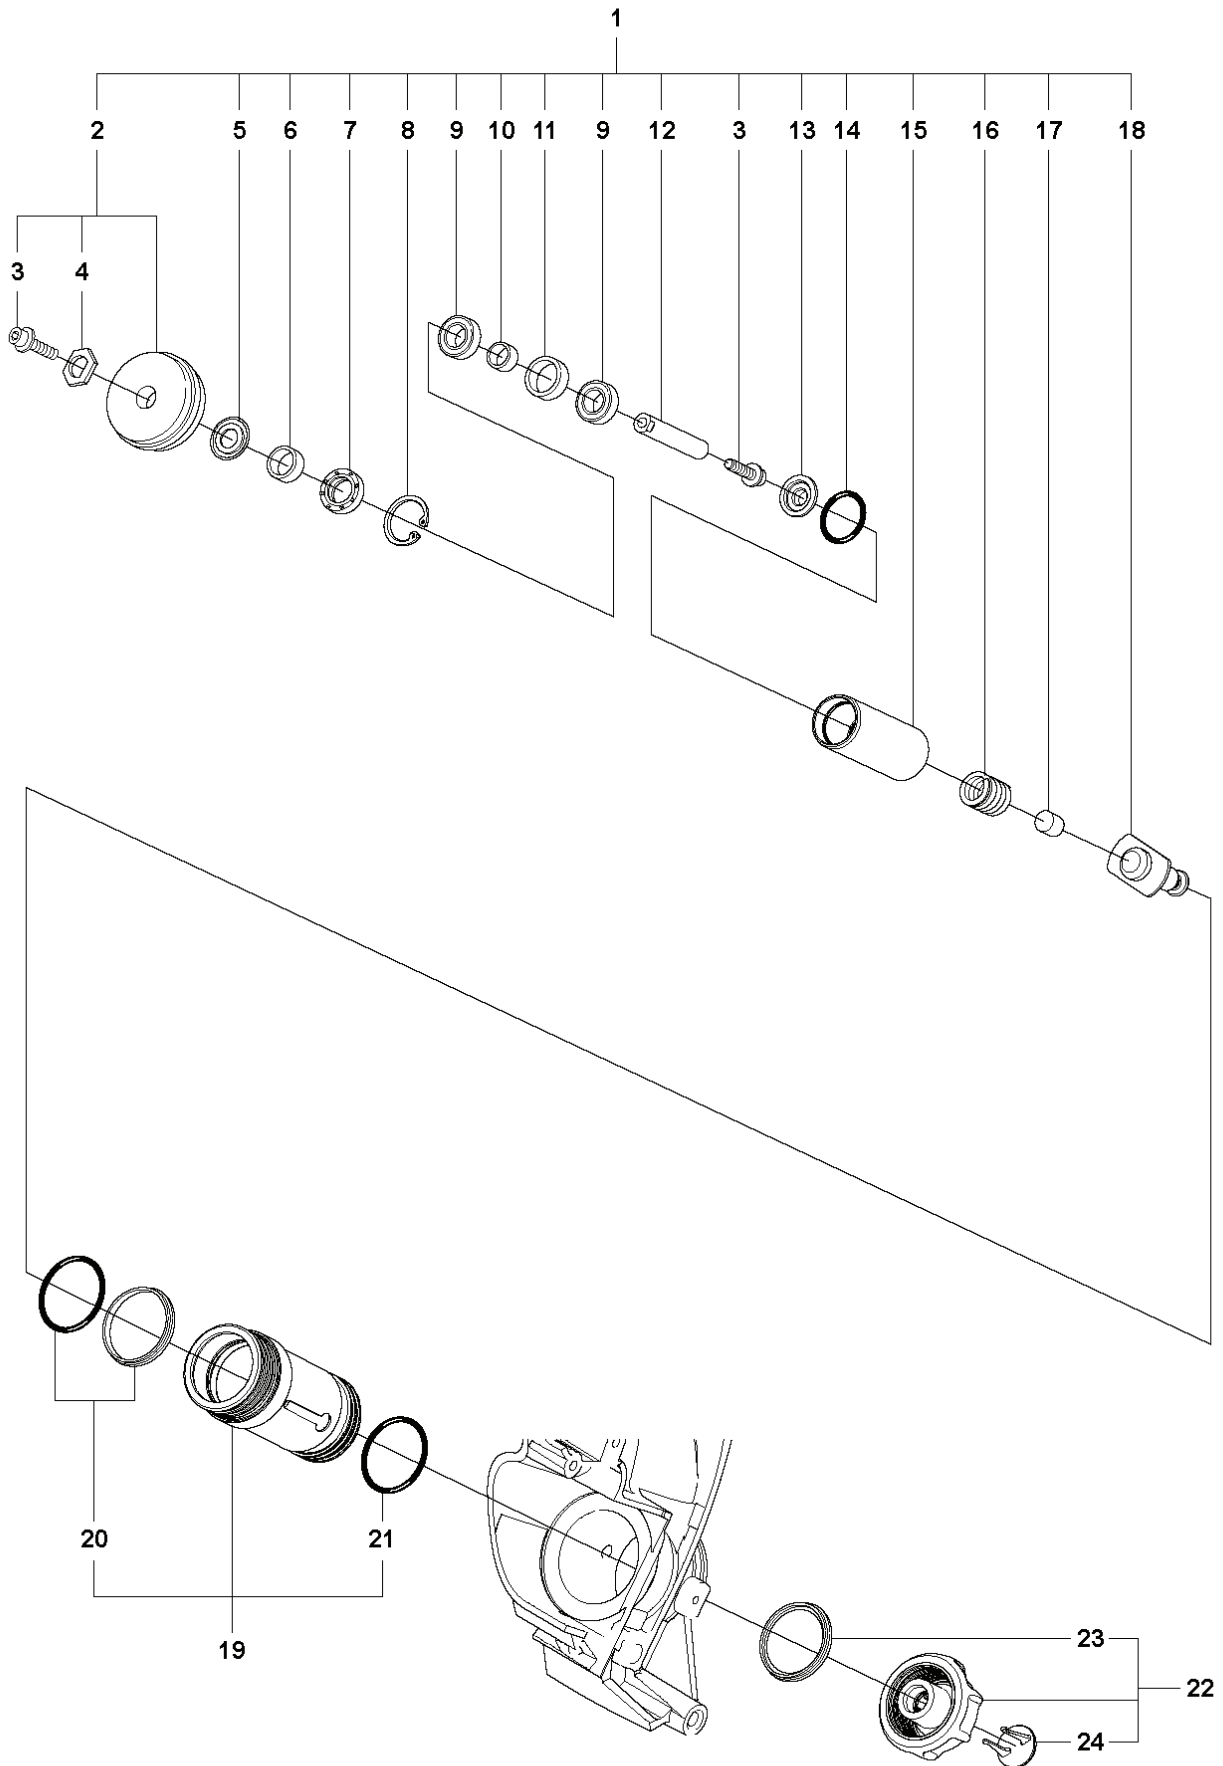

REF.	PART NO.	DESCRIPTION	REMARK	QTY.	KIT
1	506155506	CYLINDER ASSY	Incl. 2, 7	1	
2	506155602	PISTON ASSY	Incl. 5, 6	1	
3	503665601	DECOMPRESSION VALVE		1	
4	506158201	GASKET	Gasket kit 15	1	
5	503289024	PISTON RING		2	
6	737441300	CIRCLIP		2	
7	503256101	NEEDLE BEARING		1	
8	725537255	SCREW IHSCM		6	
9	506169101	HEAT DEFLECTOR		1	
10	506372802	MUFFLER ASSY	Incl. 8, 11	1	
11	506378101	GASKET	Gasket kit 15	1	
12	503200216	SCREW IHSCFM		1	
13	503230402	WASHER		1	
14	506290504	GASKET KIT	Incl. 4, 12, 15, 16	1	
15	503260205	SEALING RING		2	
16	506232401	GASKET		1	

P K950 RING