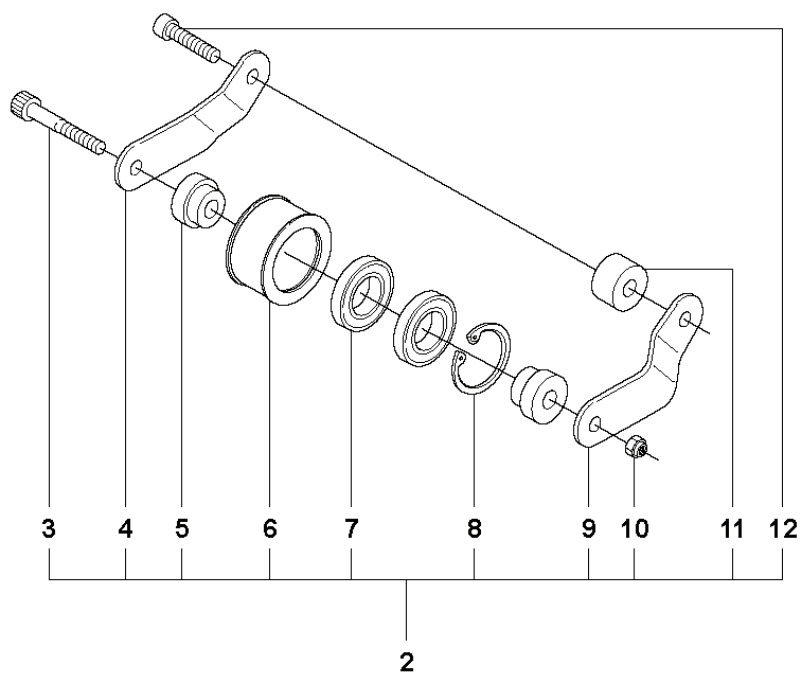

E K950 RING

REF.	PART NO.	DESCRIPTION	REMARK	QTY.	KIT
1	506235911	STARTER	Incl. 2 -15	1	
2	506337203	STARTER COVER	Incl. 3	1	
3	506222202	AIR CONDUCTOR		1	
4	503216722	SCREW IHSCFT		1	
5	740431300	O-RING		1	
6	506251401	GROMMET		1	
7	506263101	SPACING SLEEVE		1	
8	506253001	COMPRESSION SPRING		1	
9	506258102	STARTER PULLEY		1	
10	596293101	RECOIL SPRING		1	
11	503212810	SCREW CCRPANT		2	
12	506335615	CORD		1	
12	506335650	STARTER ROPE	50 m. coil	1	
13	503127901	STARTER HANDLE		1	
14	503205920	SCREW IHSCFMO		4	
15	506272302	LABEL		1	

C K950 RING

← Einschrauben: Nicht mit Antriebsseite!

REF.	PART NO.	DESCRIPTION	REMARK	QTY.	KIT
1	503203442	SCREW CCRPANMO		2	
2	544874601	LABEL		1	
3	506221702	COVER		1	
4	506231901	PREFILTER		1	
5	544874401	LABEL	EPA USA	1	
5	544874402	LABEL	CE	1	
5	544874403	LABEL	EPA Canada	1	
6	506221815	FILTER BOTTOM	Incl. 7	1	
7	506283930	SEALING		2	
8	506347002	AIR FILTER		1	
9	544891403	CYLINDER COVER ASSY	Incl. 7, 10, 11, 12	1	
10	503200230	SCREW IHSCFM		3	
11	506243902	LABEL		1	
12	544890705	LABEL		1	
13	740482003	O-RING		1	
14	506229401	AIR NOZZLE		1	
15	503200216	SCREW IHSCFM		1	

B K950 RING

REF.	PART NO.	DESCRIPTION	REMARK	QTY.	KIT
1	506296701	BELT		1	
2	506280602	BELT TENSIONER ASSY	Incl. 3, 4, 5, 6, 7, 8, 9, 10, 11, 12	1	
3	725537855	SCREW IHSCM		1	
4	506335302	LEVER		1	
5	506335201	SPACER		2	
6	506335101	ROLLER		1	
7	525831801	BALL BEARING		2	
8	735312810	CIRCLIP		1	
9	506335301	LEVER		1	
10	732211601	LOCK NUT		1	
11	506335401	SPACER		1	
12	725537255	SCREW IHSCM		1	

A K950 RING

Husqvarna

REF.	PART NO.	DESCRIPTION	REMARK	QTY.	KIT
1	506280902	BELT GUARD	Incl. 2, 3	1	
2	544872501	LABEL		1	
3	503203419	SCREW CCRPANMO		4	
4	503701501	CLUTCH ASSY	Incl. 5	1	
5	588421501	CLUTCH SPRING		3	
6	506280101	DRIVING PULLEY ASSY	Incl. 7	1	
7	503253801	NEEDLE BEARING		1	
8	506285901	SPACING SLEEVE		1	