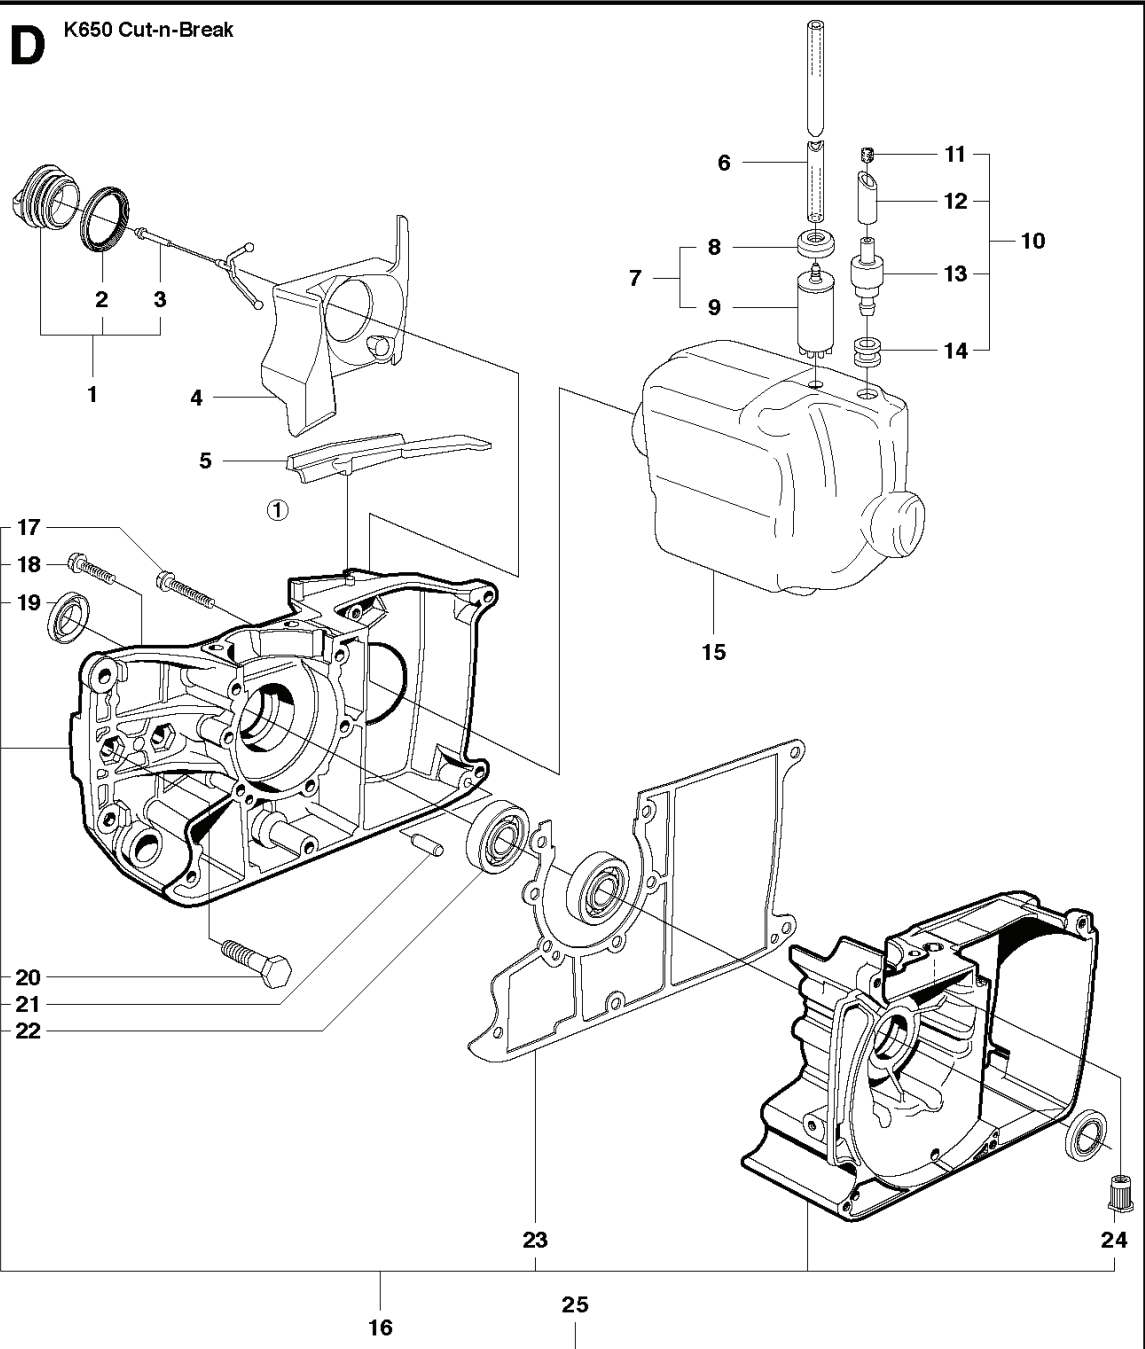

**M** K650 Cut-n-Break

12

REF.	PART NO.	DESCRIPTION	REMARK	QTY.	KIT
1	506321503	CARBURETTOR	Incl. 2, 5, 6	1	
2	506318801	INLET BEND	Incl. 3, 4	1	
3	506268501	SEALING		1	
4	740420100	O-RING		1	
5	506096401	GASKET	Gasket Kit 12	1	
6	503280418	CARBURETTOR	Tillotson HS 175N	1	
7	506320301	GASKET	Gasket Kit 12	1	
8	505279060	FLANGE		1	
9	506320201	GASKET	Gasket Kit 12	1	
10	503230042	WASHER		2	
11	503202175	SCREW IHSCM		2	
12	544384202	GASKET KIT		1	
13	503260204	SEALING RING		2	
14	503443101	GASKET		1	
15	506340601	GASKET		1	
16	503491001	GASKET		1	

**D** K650 Cut-n-Break

REF.	PART NO.	DESCRIPTION	REMARK	QTY.	KIT
1	506255903	TANK CAP ASSY	Incl. 2, 3	1	
2	506292101	GASKET		1	
3	503578901	HOLDER		1	
4	506345602	COVER		1	
5	506368001	SPACER		1	
6	501768326	FUEL HOSE		1	
7	506264111	FUEL FILTER	Incl. 8, 9	1	
8	506271101	HOSE CLAMP		1	
9	506264101	FUEL FILTER		1	
10	506071113	TANK VENT ASSY	Incl. 11 - 14	1	
11	504357201	PLUG		1	
12	501768304	FUEL HOSE		1	
13	506236101	TANK VENT		1	
14	506219101	GROMMET		1	
15	506256101	FUEL TANK		1	
16	544109304	CRANKCASE ASSY	Incl. 17 - 24	1	
17	503200007	SCREW EHHFM		3	
18	503200008	SCREW EHHFM		4	
19	503260204	SEALING RING	Gasket kit 25	2	
20	505220937	BAR BOLT		2	
21	720130710	PARALLEL PIN		2	
22	503250001	BALL BEARING		2	
23	503443101	GASKET	Gasket kit 25	1	
24	506317401	THREAD BUSHING		1	
25	544384202	GASKET KIT	Incl. 19, 23, 26 - 30	1	
26	506340601	GASKET		1	
27	503491001	GASKET		1	
28	506096401	GASKET		1	
29	506320301	GASKET		1	
30	506320201	GASKET		1	

**F** K650 Cut-n-Break

---

REF.	PART NO.	DESCRIPTION	REMARK	QTY.	KIT
1	506351001	CRANKSHAFT ASSY	Incl. 2, 3	1	
2	503250001	BALL BEARING		2	
3	505302333	NEEDLE BEARING		1	
4	735880600	WOODRUFF KEY		1	

**A****K650 Cut-n-Break**