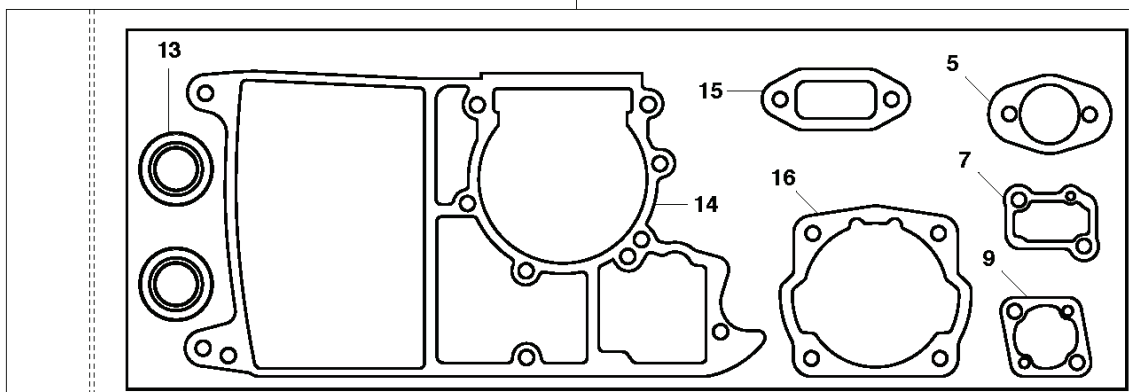

**M** K650 Cut-n-Break

12

REF.	PART NO.	DESCRIPTION	REMARK	QTY.	KIT
1	506321503	CARBURETTOR	Incl. 2, 5, 6	1	
2	506318801	INLET BEND	Incl. 3, 4	1	
3	506268501	SEALING		1	
4	740420100	O-RING		1	
5	506096401	GASKET	Gasket Kit 12	1	
6	503280418	CARBURETTOR	Tillotson HS 175N	1	
7	506320301	GASKET	Gasket Kit 12	1	
8	505279060	FLANGE		1	
9	506320201	GASKET	Gasket Kit 12	1	
10	503230042	WASHER		2	
11	503202175	SCREW IHSCM		2	
12	544384202	GASKET KIT		1	
13	503260204	SEALING RING		2	
14	503443101	GASKET		1	
15	506340601	GASKET		1	
16	503491001	GASKET		1	