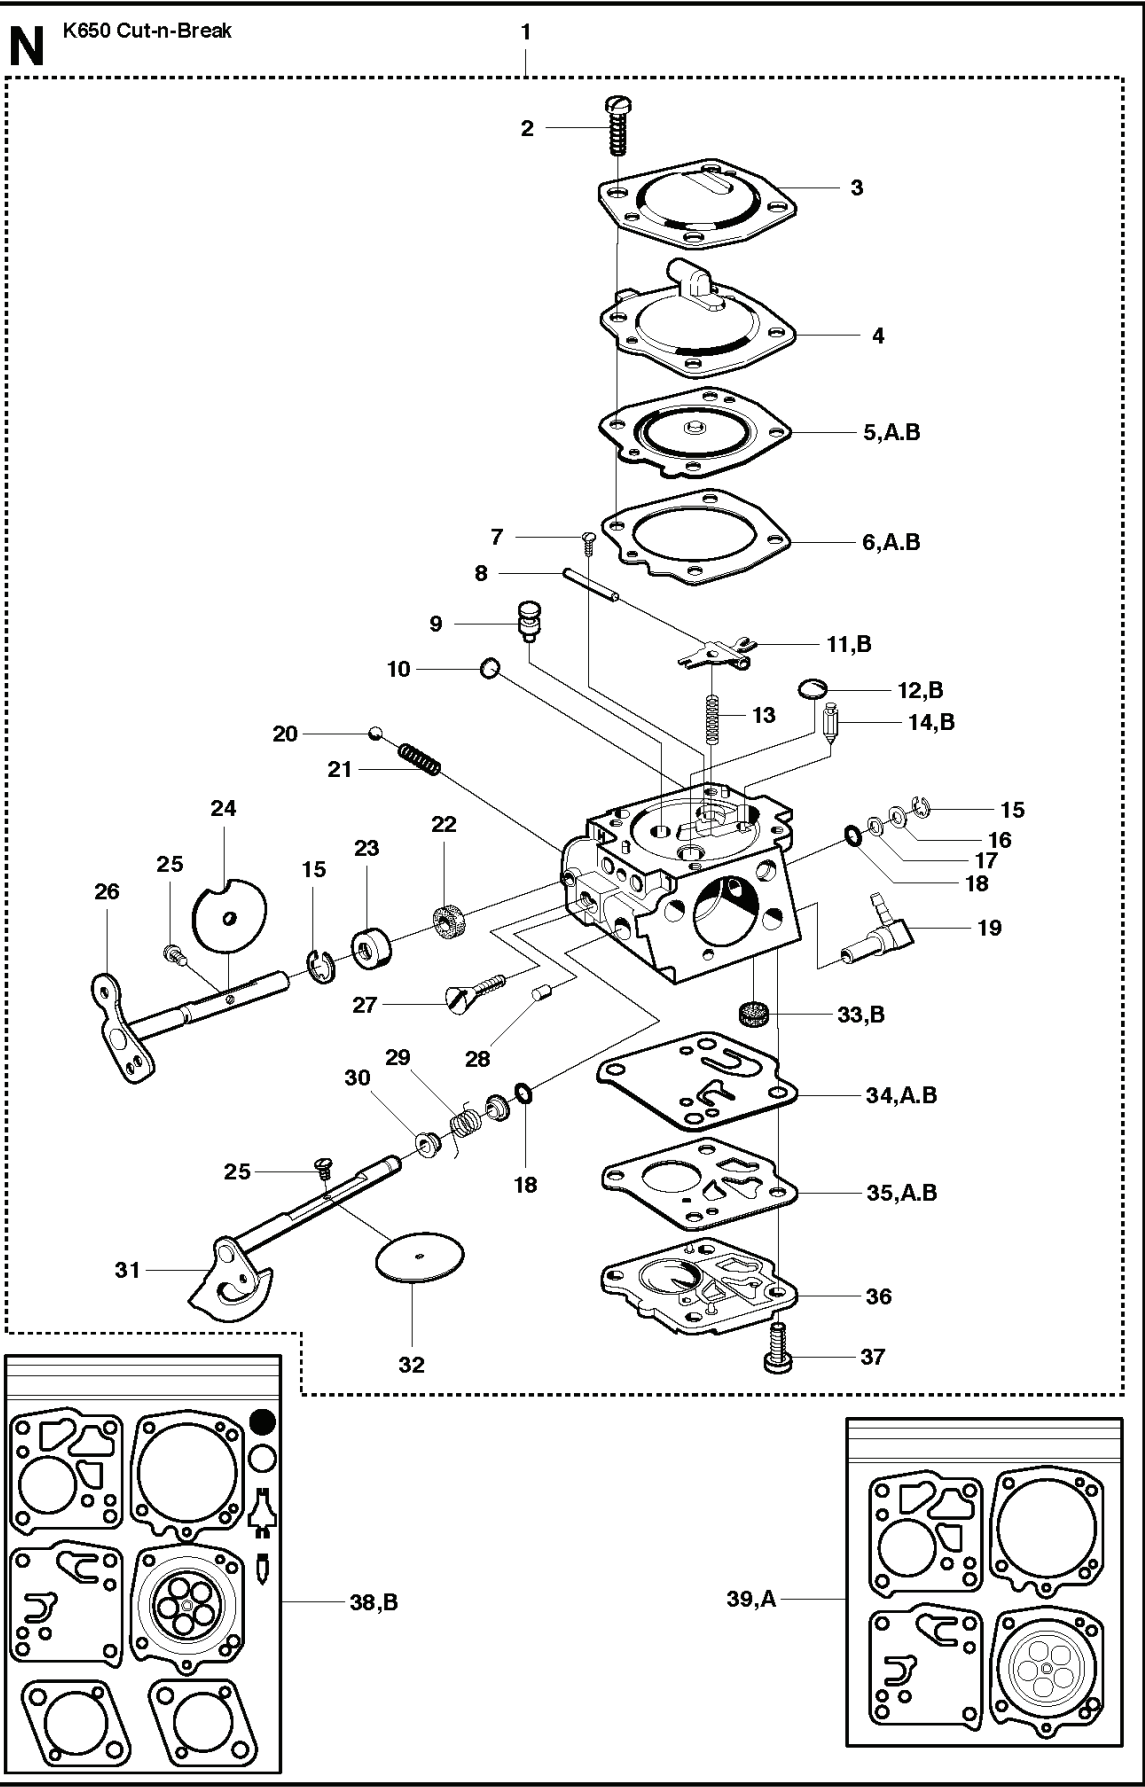

N

K650 Cut-n-Break

REF.	PART NO.	DESCRIPTION	REMARK	QTY.	KIT
1	503280418	CARBURETTOR	Tillotson HS 175N. Incl. 2 - 39	1	
2	506271401	MET.RETENTION SCREW		4	
3	506316101	DIAPHRAGM		1	
4	506311501	INSERT	Yellow	1	
5	501220901	DIAPHRAGM	Kit 38 & 39	1	
6	501220801	GASKET	Kit 38 & 39	1	
7	501485201	SCREW		1	
8	501222101	PIN		1	
9	503779801	CHECKVALVE ASSY		1	
10	501220201	PLUG		1	
11	501222001	LEVER	Kit 39	1	
12	501220301	PLUG	Kit 39	1	
13	501222501	SPRING		1	
14	505316550	NEEDLE	Kit 39	1	
15	501821801	THROTTLE SH.'E'RING		1	
16	503653101	THROTTLE SH.WASHER		1	
17	503653001	WASHER		1	
18	505316495	THROTTLE SH.QUADRING		1	
19	503534001	NIPPLE		1	
20	501220401	BALL		1	
21	501220501	SPRING		1	
22	506275701	SEAL CHOKE SHAFT		1	
23	506276101	RETAINER		1	
24	506238301	CHOKE		1	
25	503652701	SCREW SHUTTER		1	
26	506275601	CHOKE SHAFT		1	
27	503578701	IDLE SPEED SCREW		1	
28	503578601	BALL		1	
29	505316605	THROTTLE SH. SPRING		1	
30	501427101	SLEEVE		2	
31	505316619	THROTTLE SH.&LEVER		1	
32	505316114	THROTTLE FLAP		1	
33	503988201	SCREEN		1	
34	501221201	DIAGRAM	Kit 38 & 39	1	
35	501221301	GASKET	Kit 38 & 39	1	
36	501221401	COVER		1	
37	501221501	SCREW		4	
38	506321201	REPAIR KIT		1	
39	501494802	GASKET KIT		1