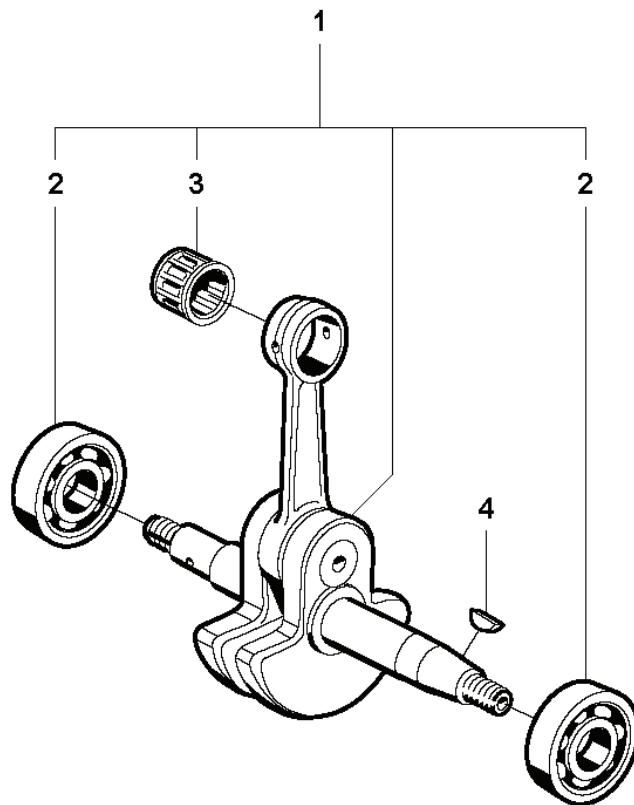

**M** K650 Cut-n-Break

12

REF.	PART NO.	DESCRIPTION	REMARK	QTY.	KIT
1	506321503	CARBURETTOR	Incl. 2, 5, 6	1	
2	506318801	INLET BEND	Incl. 3, 4	1	
3	506268501	SEALING		1	
4	740420100	O-RING		1	
5	506096401	GASKET	Gasket Kit 12	1	
6	503280418	CARBURETTOR	Tillotson HS 175N	1	
7	506320301	GASKET	Gasket Kit 12	1	
8	505279060	FLANGE		1	
9	506320201	GASKET	Gasket Kit 12	1	
10	503230042	WASHER		2	
11	503202175	SCREW IHSCM		2	
12	544384202	GASKET KIT		1	
13	503260204	SEALING RING		2	
14	503443101	GASKET		1	
15	506340601	GASKET		1	
16	503491001	GASKET		1	

**D** K650 Cut-n-Break

REF.	PART NO.	DESCRIPTION	REMARK	QTY.	KIT
1	506255903	TANK CAP ASSY	Incl. 2, 3	1	
2	506292101	GASKET		1	
3	503578901	HOLDER		1	
4	506345602	COVER		1	
5	506368001	SPACER		1	
6	501768326	FUEL HOSE		1	
7	506264111	FUEL FILTER	Incl. 8, 9	1	
8	506271101	HOSE CLAMP		1	
9	506264101	FUEL FILTER		1	
10	506071113	TANK VENT ASSY	Incl. 11 - 14	1	
11	504357201	PLUG		1	
12	501768304	FUEL HOSE		1	
13	506236101	TANK VENT		1	
14	506219101	GROMMET		1	
15	506256101	FUEL TANK		1	
16	544109304	CRANKCASE ASSY	Incl. 17 - 24	1	
17	503200007	SCREW EHHFM		3	
18	503200008	SCREW EHHFM		4	
19	503260204	SEALING RING	Gasket kit 25	2	
20	505220937	BAR BOLT		2	
21	720130710	PARALLEL PIN		2	
22	503250001	BALL BEARING		2	
23	503443101	GASKET	Gasket kit 25	1	
24	506317401	THREAD BUSHING		1	
25	544384202	GASKET KIT	Incl. 19, 23, 26 - 30	1	
26	506340601	GASKET		1	
27	503491001	GASKET		1	
28	506096401	GASKET		1	
29	506320301	GASKET		1	
30	506320201	GASKET		1	

**F** K650 Cut-n-Break

---

REF.	PART NO.	DESCRIPTION	REMARK	QTY.	KIT
1	506351001	CRANKSHAFT ASSY	Incl. 2, 3	1	
2	503250001	BALL BEARING		2	
3	505302333	NEEDLE BEARING		1	
4	735880600	WOODRUFF KEY		1	

**A****K650 Cut-n-Break**