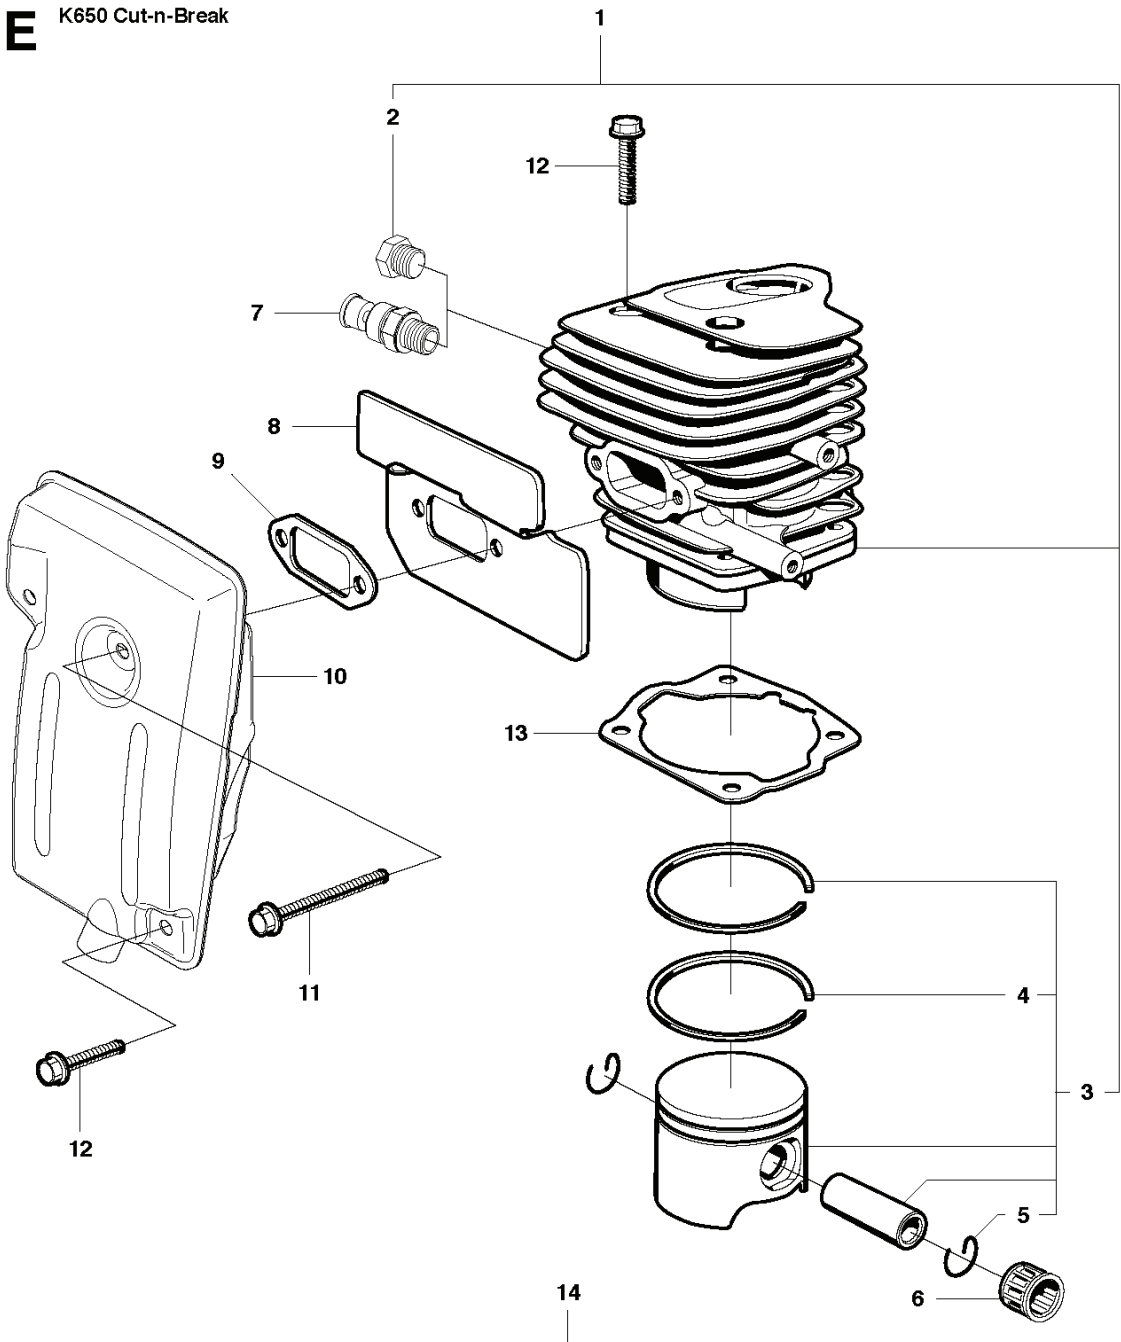

E

K650 Cut-n-Break

REF.	PART NO.	DESCRIPTION	REMARK	QTY.	KIT
1	506243714	CYLINDER ASSY	Incl. 2, 3	1	
2	503552201	PLUG		1	
3	506384602	PISTON ASSY	Incl. 4, 5	1	
4	503289017	PISTON RING		2	
5	737431200	SNAP RING		2	
6	505302333	NEEDLE BEARING		1	
7	503715301	DECOMPRESSION VALVE		1	
8	506340701	COOLING PLATE		1	
9	506340601	GASKET	Gasket kit 14	1	
10	506380814	MUFFLER		1	
11	503200047	SCREW EHHFM		2	
12	503200005	SCREW EHHFM		5	
13	503491001	GASKET	Gasket kit 14	1	
14	544384202	GASKET KIT	Incl. 9, 13, 15 - 19	1	
15	503260204	SEALING RING		2	
16	503443101	GASKET		1	
17	506096401	GASKET		1	
18	506320301	GASKET		1	
19	506320201	GASKET		1