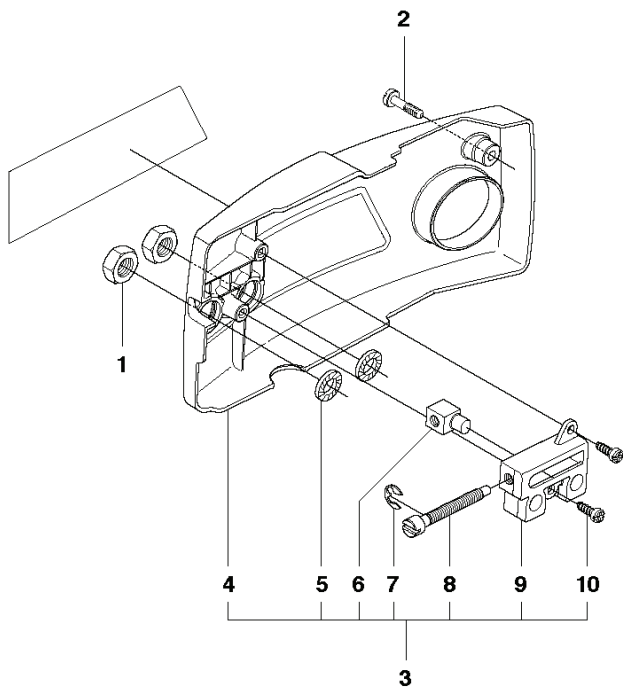

C K650 Cut-n-Break

REF.	PART NO.	DESCRIPTION	REMARK	QTY.	KIT
1	731231801	HEXAGON NUT		2	
2	503203419	SCREW CCRPANMO		1	
3	544104805	CLUTCH COVER	Incl. 4 - 10	1	
4	506405402	CLUTCH COVER		1	
5	503230401	WASHER		2	
6	506403401	PAWL		1	
7	735310820	E-CLIP		1	
8	506402601	SCREW		1	
9	506403301	BELT		1	
10	503212716	SCREW CRPANT		2	
11	544374502	LABEL		1	
12	503744404	CLUTCH ASSY	Incl. 13	1	
13	503744301	CLUTCH SPRING		3	
15	503230073	WASHER		1	
14	506403202	GEAR WHEEL	Incl. 15 - 17	1	
16	505302415	NEEDLE BEARING		1	
17	740480703	O-RING		1	
18	506331601	SUPPORT RING		1