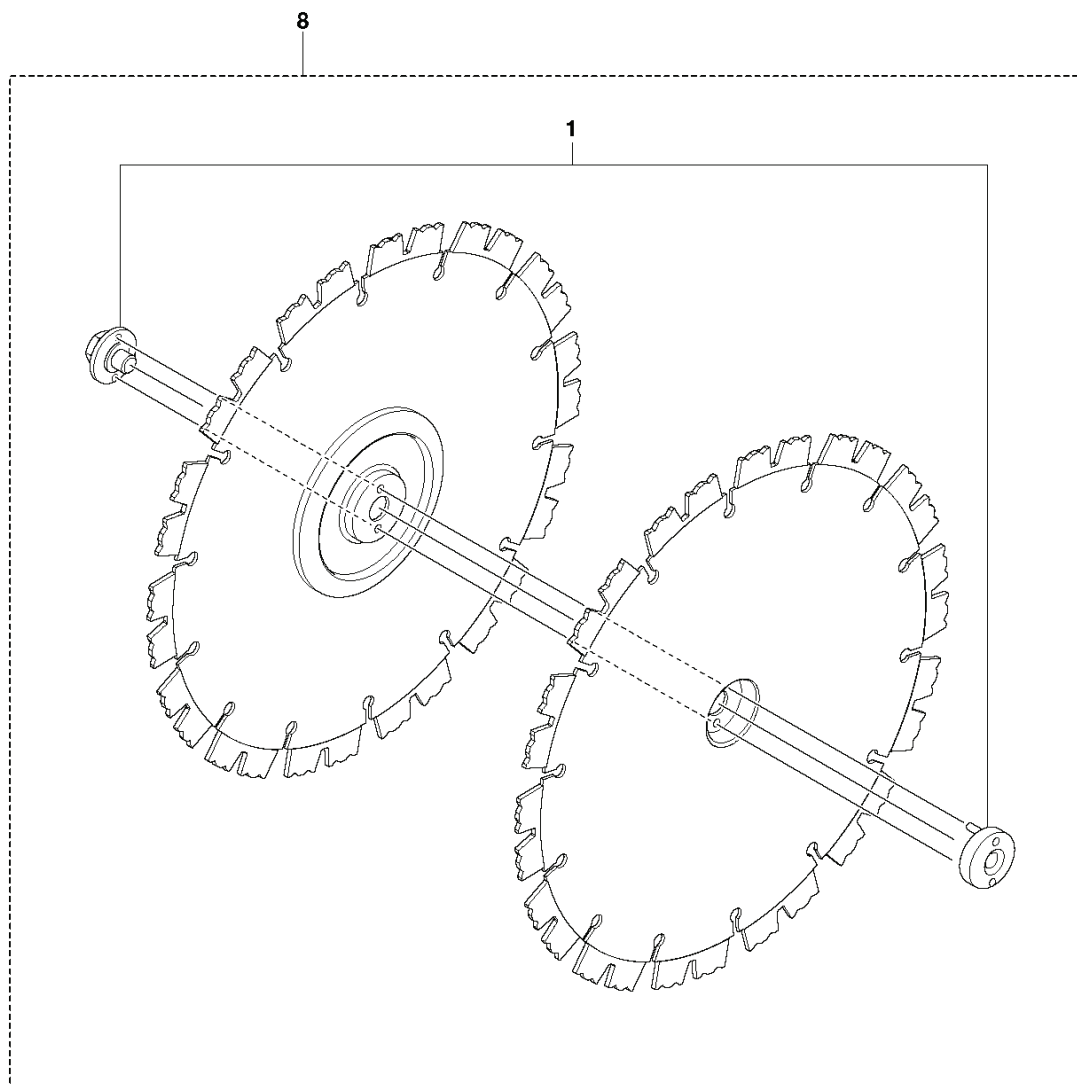

B K650 CUT-N-BREAK
CUTTING BLADE

REF.	PART NO.	DESCRIPTION	REMARK	QTY.	KIT
1	501008802	SCREW KIT	Incl. 2, 7	1	
8	531155900	DIAMOND BLADE	EL20CB Soft	2	
8	531155901	DIAMOND BLADE	EL45CB Medium	2	
8	531155902	DIAMOND BLADE	EL70CB Hard	2