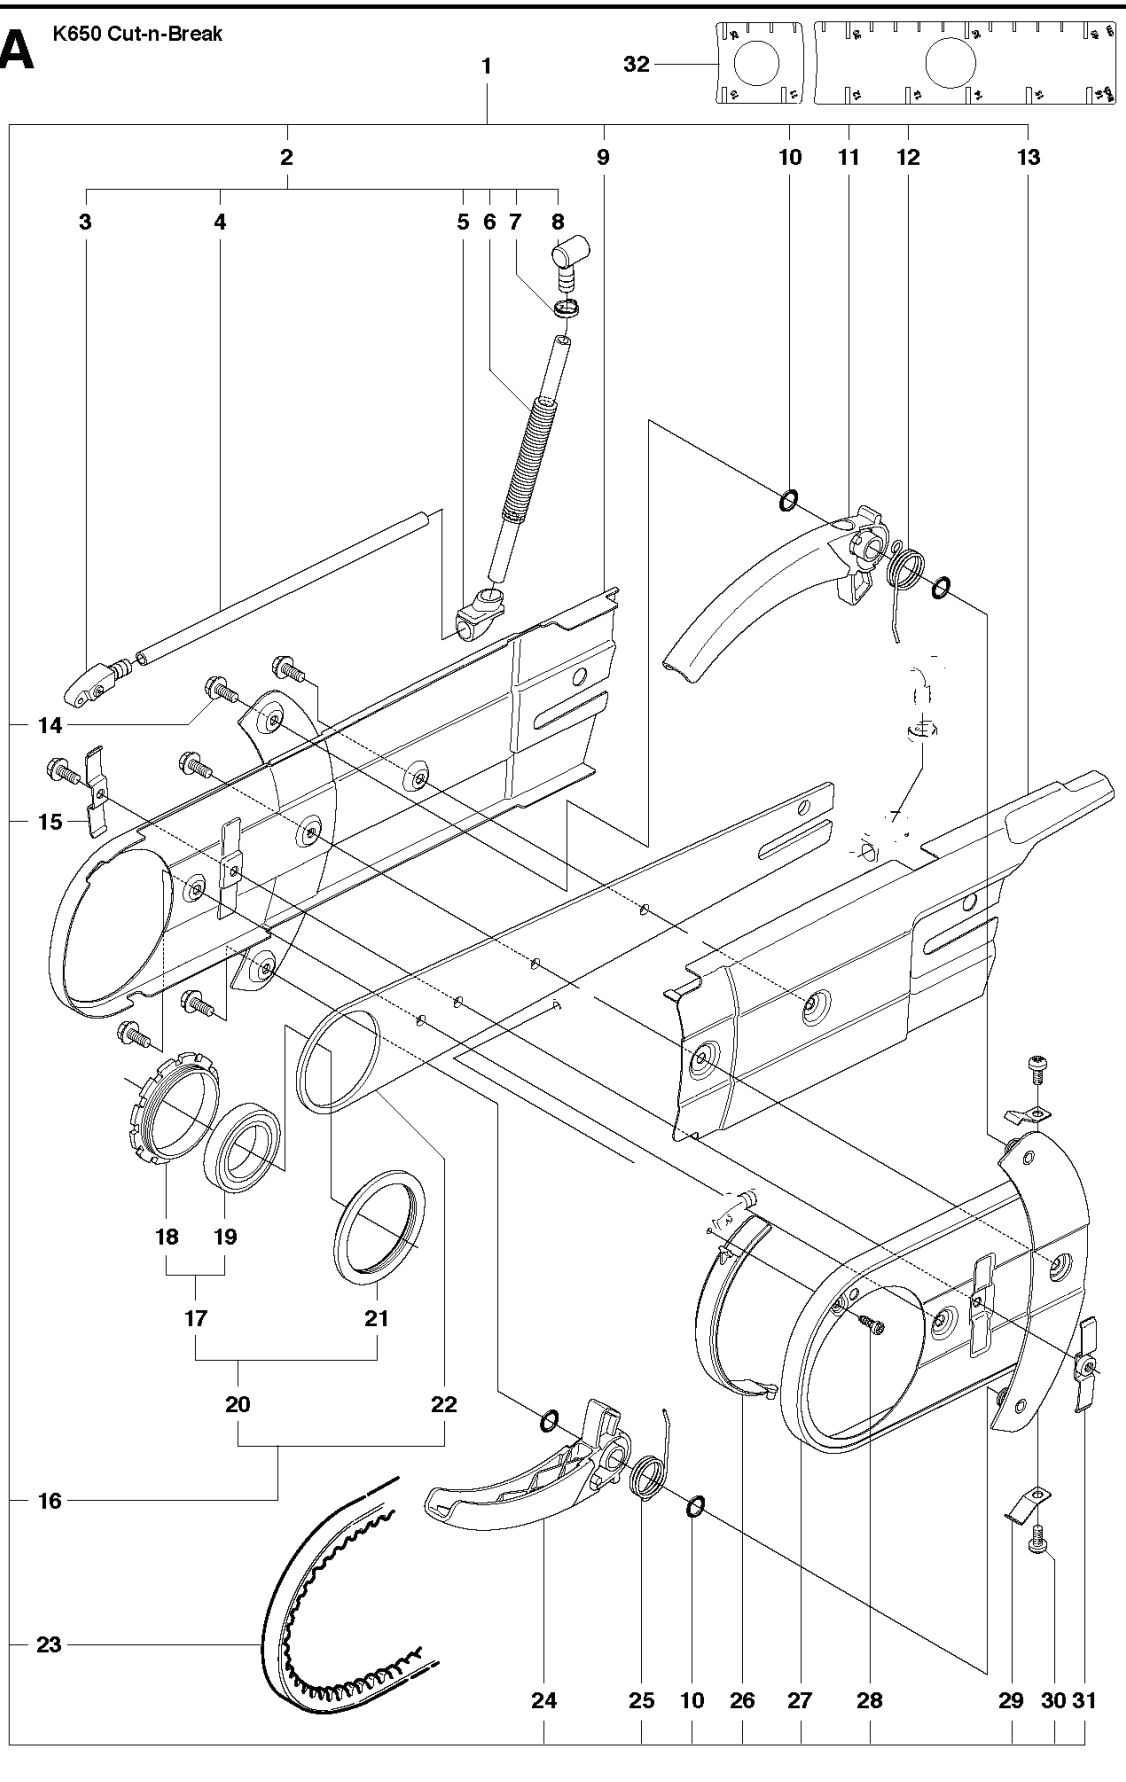

**D** K650 Cut-n-Break

REF.	PART NO.	DESCRIPTION	REMARK	QTY.	KIT
1	506255903	TANK CAP ASSY	Incl. 2, 3	1	
2	506292101	GASKET		1	
3	503578901	HOLDER		1	
4	506345602	COVER		1	
5	506368001	SPACER		1	
6	501768326	FUEL HOSE		1	
7	506264111	FUEL FILTER	Incl. 8, 9	1	
8	506271101	HOSE CLAMP		1	
9	506264101	FUEL FILTER		1	
10	506071113	TANK VENT ASSY	Incl. 11 - 14	1	
11	504357201	PLUG		1	
12	501768304	FUEL HOSE		1	
13	506236101	TANK VENT		1	
14	506219101	GROMMET		1	
15	506256101	FUEL TANK		1	
16	544109304	CRANKCASE ASSY	Incl. 17 - 24	1	
17	503200007	SCREW EHHFM		3	
18	503200008	SCREW EHHFM		4	
19	503260204	SEALING RING	Gasket kit 25	2	
20	505220937	BAR BOLT		2	
21	720130710	PARALLEL PIN		2	
22	503250001	BALL BEARING		2	
23	503443101	GASKET	Gasket kit 25	1	
24	506317401	THREAD BUSHING		1	
25	544384202	GASKET KIT	Incl. 19, 23, 26 - 30	1	
26	506340601	GASKET		1	
27	503491001	GASKET		1	
28	506096401	GASKET		1	
29	506320301	GASKET		1	
30	506320201	GASKET		1	

**F** K650 Cut-n-Break

---

REF.	PART NO.	DESCRIPTION	REMARK	QTY.	KIT
1	506351001	CRANKSHAFT ASSY	Incl. 2, 3	1	
2	503250001	BALL BEARING		2	
3	505302333	NEEDLE BEARING		1	
4	735880600	WOODRUFF KEY		1	

**A****K650 Cut-n-Break**