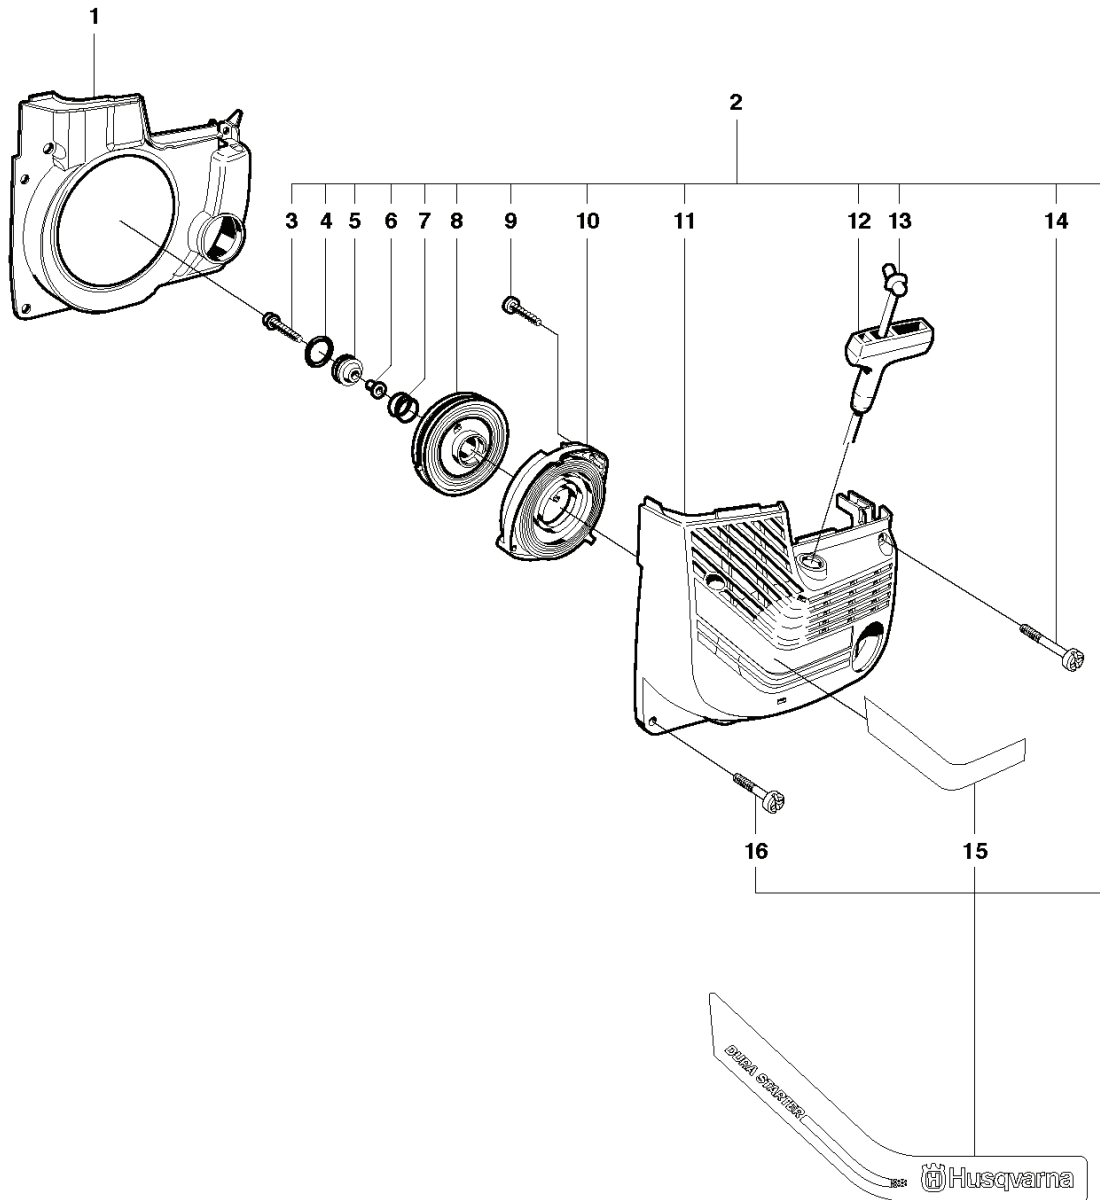

J

K650 Cut-n-Break

REF.	PART NO.	DESCRIPTION	REMARK	QTY.	KIT
1	506219002	AIR CONDUCTOR		1	
2	506259503	STARTER	Incl. 3 - 16	1	
3	503216722	SCREW IHSCFT		1	
4	740431300	O-RING		1	
5	506251401	GROMMET		1	
6	506263101	SPACING SLEEVE		1	
7	506253001	COMPRESSION SPRING		1	
8	506258102	STARTER PULLEY		1	
9	503212810	SCREW CCRPANT		1	
10	506258901	RECOIL SPRING		2	
11	506218903	STARTER HOUSING		1	
12	503127901	STARTER HANDLE		1	
13	506335615	CORD		1	
14	503203425	SCREW CCRPANMO		2	
15	544913001	LABEL		1	
16	503203419	SCREW CCRPANMO		2