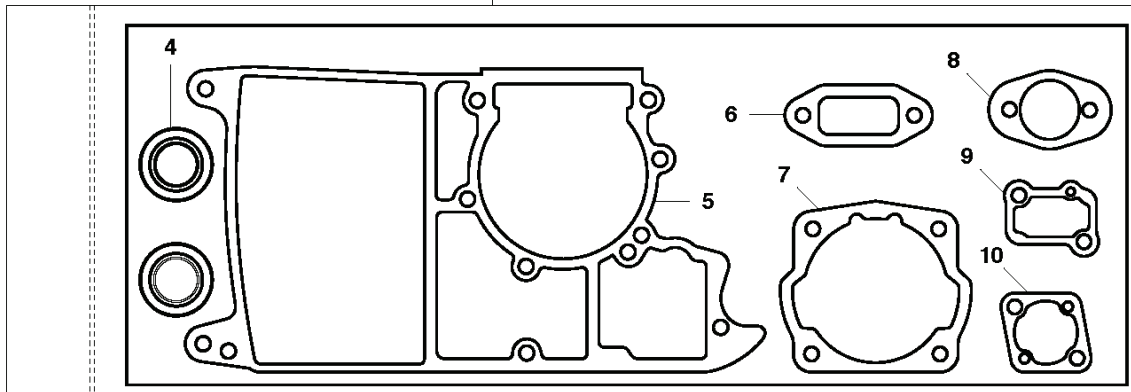

P K650 Cut-n-Break
Accessories
Zubehöre
Accessoires
Acessorios
Tillbehör

3