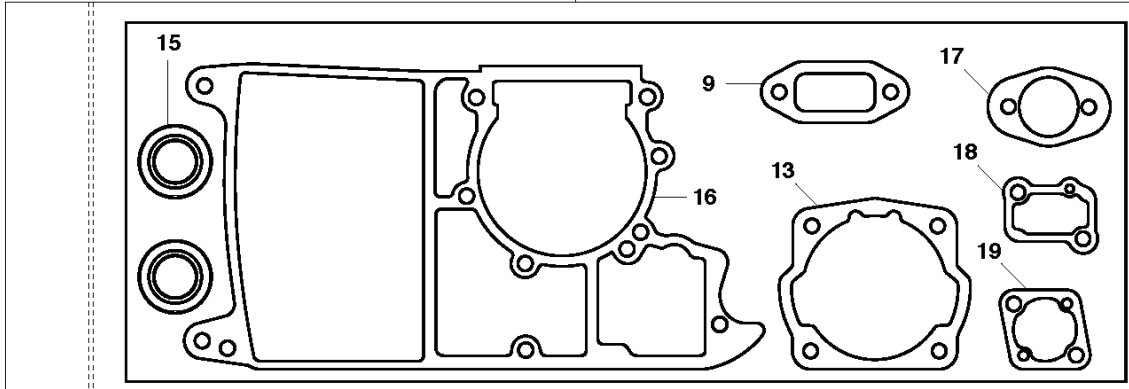

E

K650 Cut-n-Break

REF.	PART NO.	DESCRIPTION	REMARK	QTY.	KIT
1	506243714	CYLINDER ASSY	Incl. 2, 3	1	
2	503552201	PLUG		1	
3	506384602	PISTON ASSY	Incl. 4, 5	1	
4	503289017	PISTON RING		2	
5	737431200	SNAP RING		2	
6	505302333	NEEDLE BEARING		1	
7	503715301	DECOMPRESSION VALVE		1	
8	506340701	COOLING PLATE		1	
9	506340601	GASKET	Gasket kit 14	1	
10	506380814	MUFFLER		1	
11	503200047	SCREW EHHFM		2	
12	503200005	SCREW EHHFM		5	
13	503491001	GASKET	Gasket kit 14	1	
14	544384202	GASKET KIT	Incl. 9, 13, 15 - 19	1	
15	503260204	SEALING RING		2	
16	503443101	GASKET		1	
17	506096401	GASKET		1	
18	506320301	GASKET		1	
19	506320201	GASKET		1