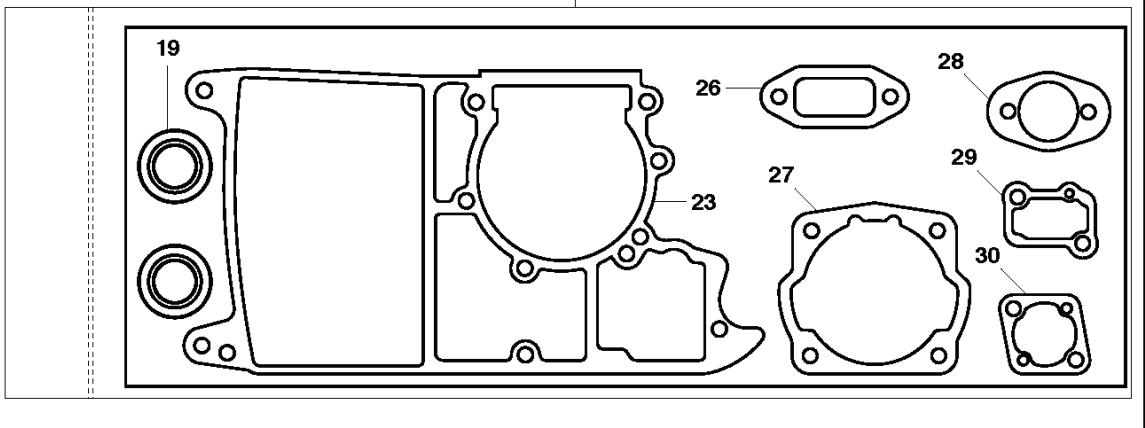

D K650 Cut-n-Break

REF.	PART NO.	DESCRIPTION	REMARK	QTY.	KIT
1	506255903	TANK CAP ASSY	Incl. 2, 3	1	
2	506292101	GASKET		1	
3	503578901	HOLDER		1	
4	506345602	COVER		1	
5	506368001	SPACER		1	
6	501768326	FUEL HOSE		1	
7	506264111	FUEL FILTER	Incl. 8, 9	1	
8	506271101	HOSE CLAMP		1	
9	506264101	FUEL FILTER		1	
10	506071113	TANK VENT ASSY	Incl. 11 - 14	1	
11	504357201	PLUG		1	
12	501768304	FUEL HOSE		1	
13	506236101	TANK VENT		1	
14	506219101	GROMMET		1	
15	506256101	FUEL TANK		1	
16	544109304	CRANKCASE ASSY	Incl. 17 - 24	1	
17	503200007	SCREW EHHFM		3	
18	503200008	SCREW EHHFM		4	
19	503260204	SEALING RING	Gasket kit 25	2	
20	505220937	BAR BOLT		2	
21	720130710	PARALLEL PIN		2	
22	503250001	BALL BEARING		2	
23	503443101	GASKET	Gasket kit 25	1	
24	506317401	THREAD BUSHING		1	
25	544384202	GASKET KIT	Incl. 19, 23, 26 - 30	1	
26	506340601	GASKET		1	
27	503491001	GASKET		1	
28	506096401	GASKET		1	
29	506320301	GASKET		1	
30	506320201	GASKET		1