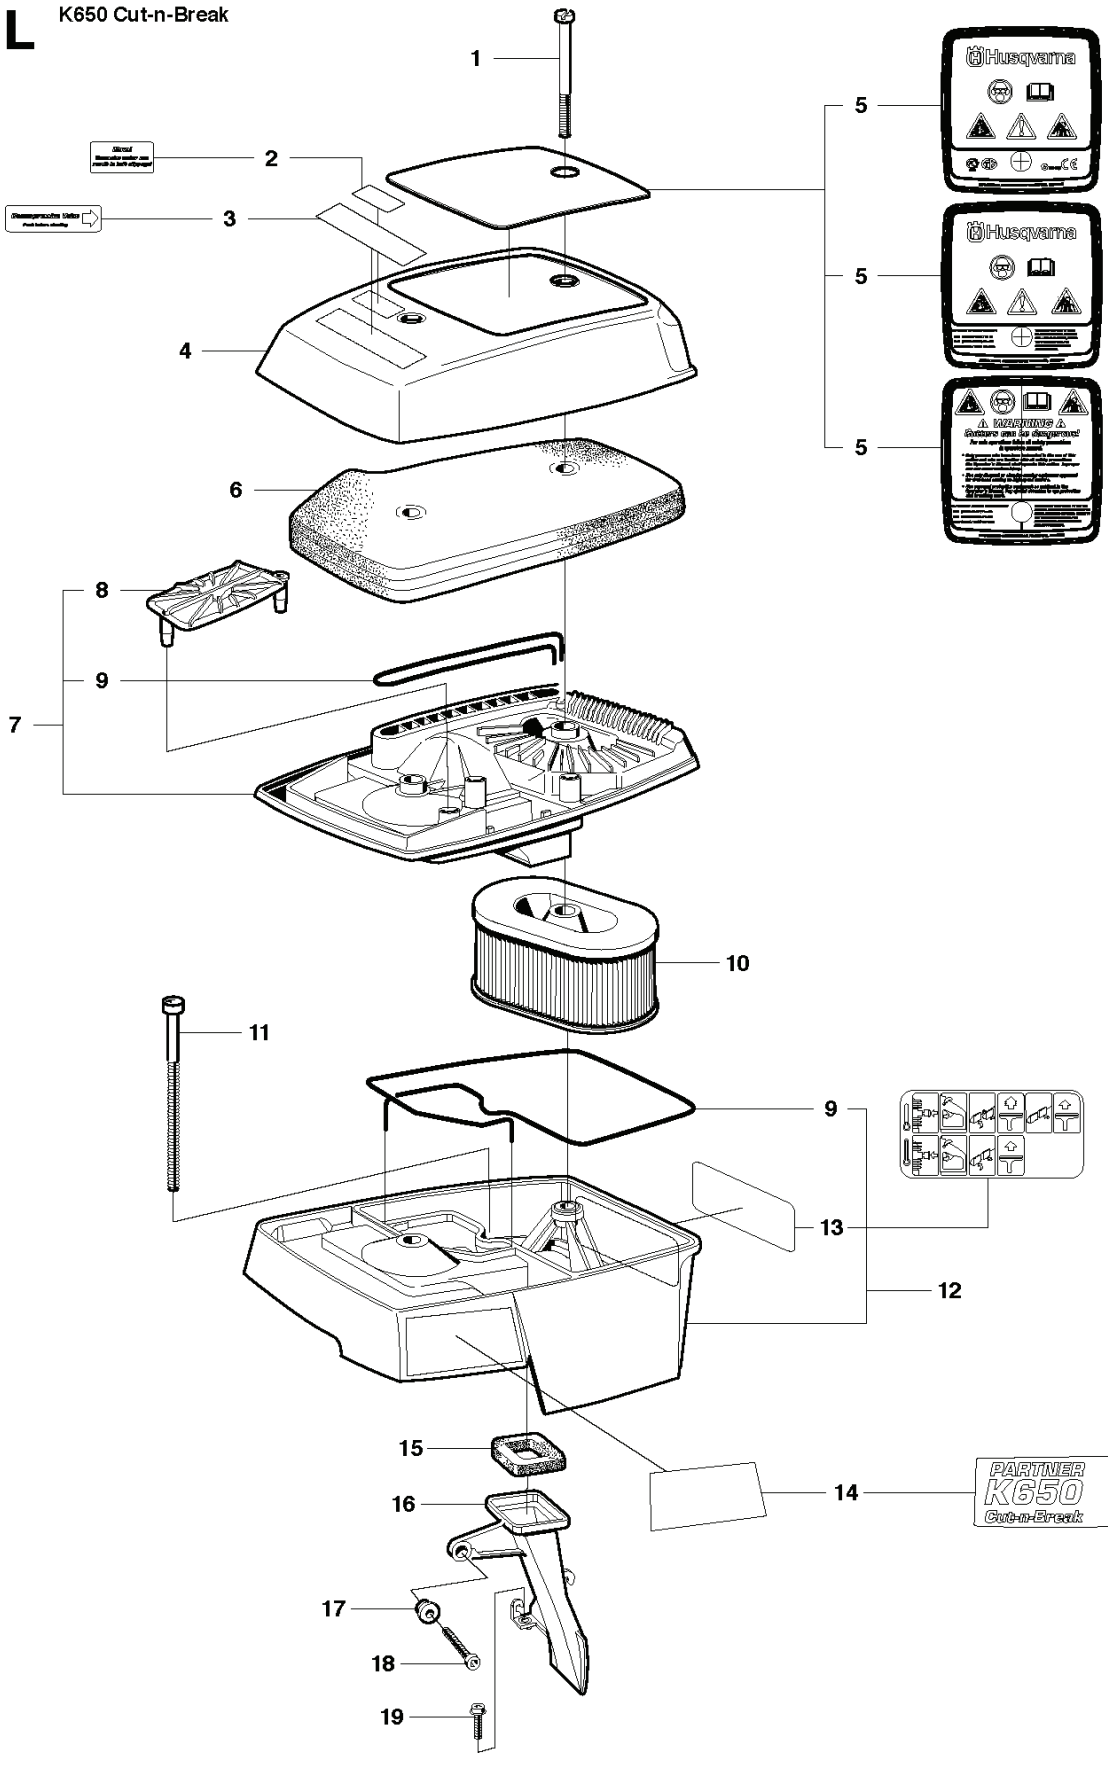

L K650 Cut-n-Break

Dimensiones (mm)
Part Number (mm)

REF.	PART NO.	DESCRIPTION	REMARK	QTY.	KIT
1	503203442	SCREW CCRPANMO		1	
2	544896502	LABEL		1	
3	544874602	LABEL		1	
4	506217902	FILTER COVER		1	
5	544874402	LABEL	CE	1	
5	544874404	LABEL	EPA USA	1	
5	544874405	LABEL	EPA Canada	1	
6	506226301	PREFILTER		1	
7	504139201	FILTER BOTTOM	Incl. 8, 9	1	
8	506258201	INTERMEDIATE WALL		1	
9	506283903	ELASTIC STRING		2	
10	506224202	AIR FILTER		1	
11	503200290	SCREW IHSCFM		1	
12	504036801	CYLINDER COVER	Incl. 9, 13	1	
13	506239302	LABEL		1	
14	544374602	LABEL		1	
15	506222301	SEALING		1	
16	506219801	AIR NOZZLE		1	
17	506222401	SPACING SLEEVE		1	
18	725529555	SCREW IHSCM		1	
19	503200003	SCREW		1