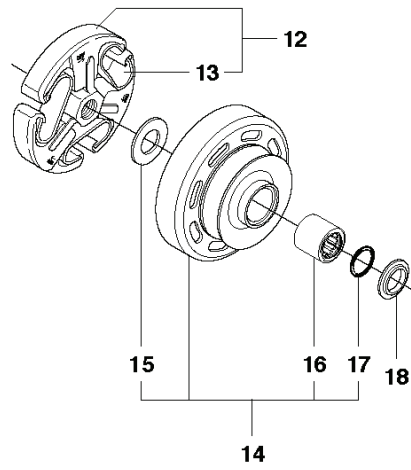

C K650 Cut-n-Break

REF.	PART NO.	DESCRIPTION	REMARK	QTY.	KIT
1	731231801	HEXAGON NUT		2	
2	503203419	SCREW CCRPANMO		1	
3	544104805	CLUTCH COVER	Incl. 4 - 10	1	
4	506405402	CLUTCH COVER		1	
5	503230401	WASHER		2	
6	506403401	PAWL		1	
7	735310820	E-CLIP		1	
8	506402601	SCREW		1	
9	506403301	BELT		1	
10	503212716	SCREW CRPANT		2	
11	544374502	LABEL		1	
12	503744404	CLUTCH ASSY	Incl. 13	1	
13	503744301	CLUTCH SPRING		3	
15	503230073	WASHER		1	
14	506403202	GEAR WHEEL	Incl. 15 - 17	1	
16	505302415	NEEDLE BEARING		1	
17	740480703	O-RING		1	
18	506331601	SUPPORT RING		1