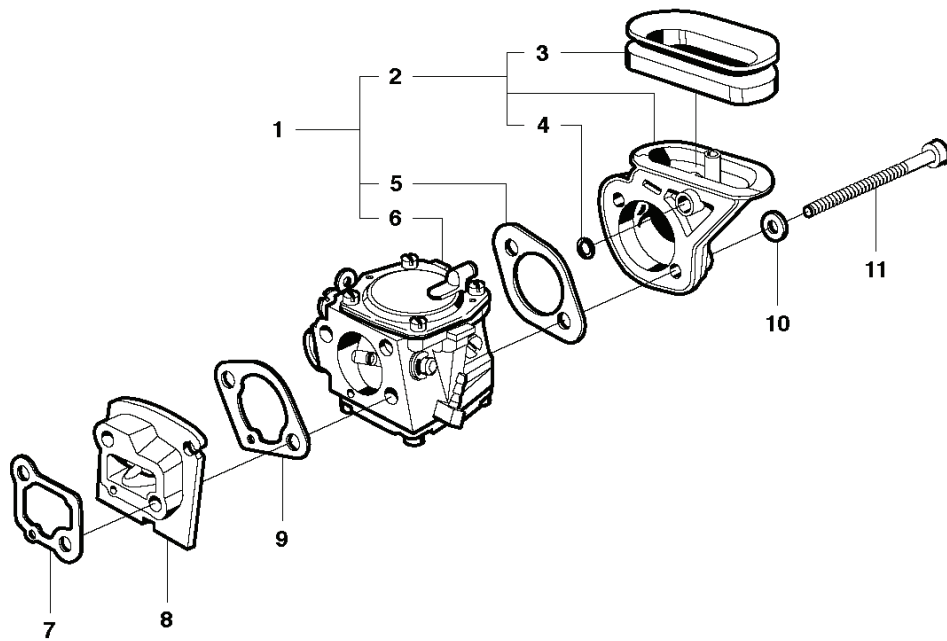

# **SPARE PARTS LIST**

**P** K650 Cut-n-Break  
Accessories  
Zubehöre  
Accessoires  
Acessorios  
Tillbehör

3

---

REF.	PART NO.	DESCRIPTION	REMARK	QTY.	KIT
1	501691702	COMBINATION WRENCH	NV 13 - 19	1	
2	544178002	TOOL		1	
3	544384202	GASKET KIT		1	
4	503260204	SEALING RING		2	
5	503443101	GASKET		1	
6	506340601	GASKET		1	
7	503491001	GASKET		1	
8	506096401	GASKET		1	
9	506320301	GASKET		1	
10	506320201	GASKET		1	

**M** K650 Cut-n-Break

12

REF.	PART NO.	DESCRIPTION	REMARK	QTY.	KIT
1	506321503	CARBURETTOR	Incl. 2, 5, 6	1	
2	506318801	INLET BEND	Incl. 3, 4	1	
3	506268501	SEALING		1	
4	740420100	O-RING		1	
5	506096401	GASKET	Gasket Kit 12	1	
6	503280418	CARBURETTOR	Tillotson HS 175N	1	
7	506320301	GASKET	Gasket Kit 12	1	
8	505279060	FLANGE		1	
9	506320201	GASKET	Gasket Kit 12	1	
10	503230042	WASHER		2	
11	503202175	SCREW IHSCM		2	
12	544384202	GASKET KIT		1	
13	503260204	SEALING RING		2	
14	503443101	GASKET		1	
15	506340601	GASKET		1	
16	503491001	GASKET		1	

**D** K650 Cut-n-Break

REF.	PART NO.	DESCRIPTION	REMARK	QTY.	KIT
1	506255903	TANK CAP ASSY	Incl. 2, 3	1	
2	506292101	GASKET		1	
3	503578901	HOLDER		1	
4	506345602	COVER		1	
5	506368001	SPACER		1	
6	501768326	FUEL HOSE		1	
7	506264111	FUEL FILTER	Incl. 8, 9	1	
8	506271101	HOSE CLAMP		1	
9	506264101	FUEL FILTER		1	
10	506071113	TANK VENT ASSY	Incl. 11 - 14	1	
11	504357201	PLUG		1	
12	501768304	FUEL HOSE		1	
13	506236101	TANK VENT		1	
14	506219101	GROMMET		1	
15	506256101	FUEL TANK		1	
16	544109304	CRANKCASE ASSY	Incl. 17 - 24	1	
17	503200007	SCREW EHHFM		3	
18	503200008	SCREW EHHFM		4	
19	503260204	SEALING RING	Gasket kit 25	2	
20	505220937	BAR BOLT		2	
21	720130710	PARALLEL PIN		2	
22	503250001	BALL BEARING		2	
23	503443101	GASKET	Gasket kit 25	1	
24	506317401	THREAD BUSHING		1	
25	544384202	GASKET KIT	Incl. 19, 23, 26 - 30	1	
26	506340601	GASKET		1	
27	503491001	GASKET		1	
28	506096401	GASKET		1	
29	506320301	GASKET		1	
30	506320201	GASKET		1	