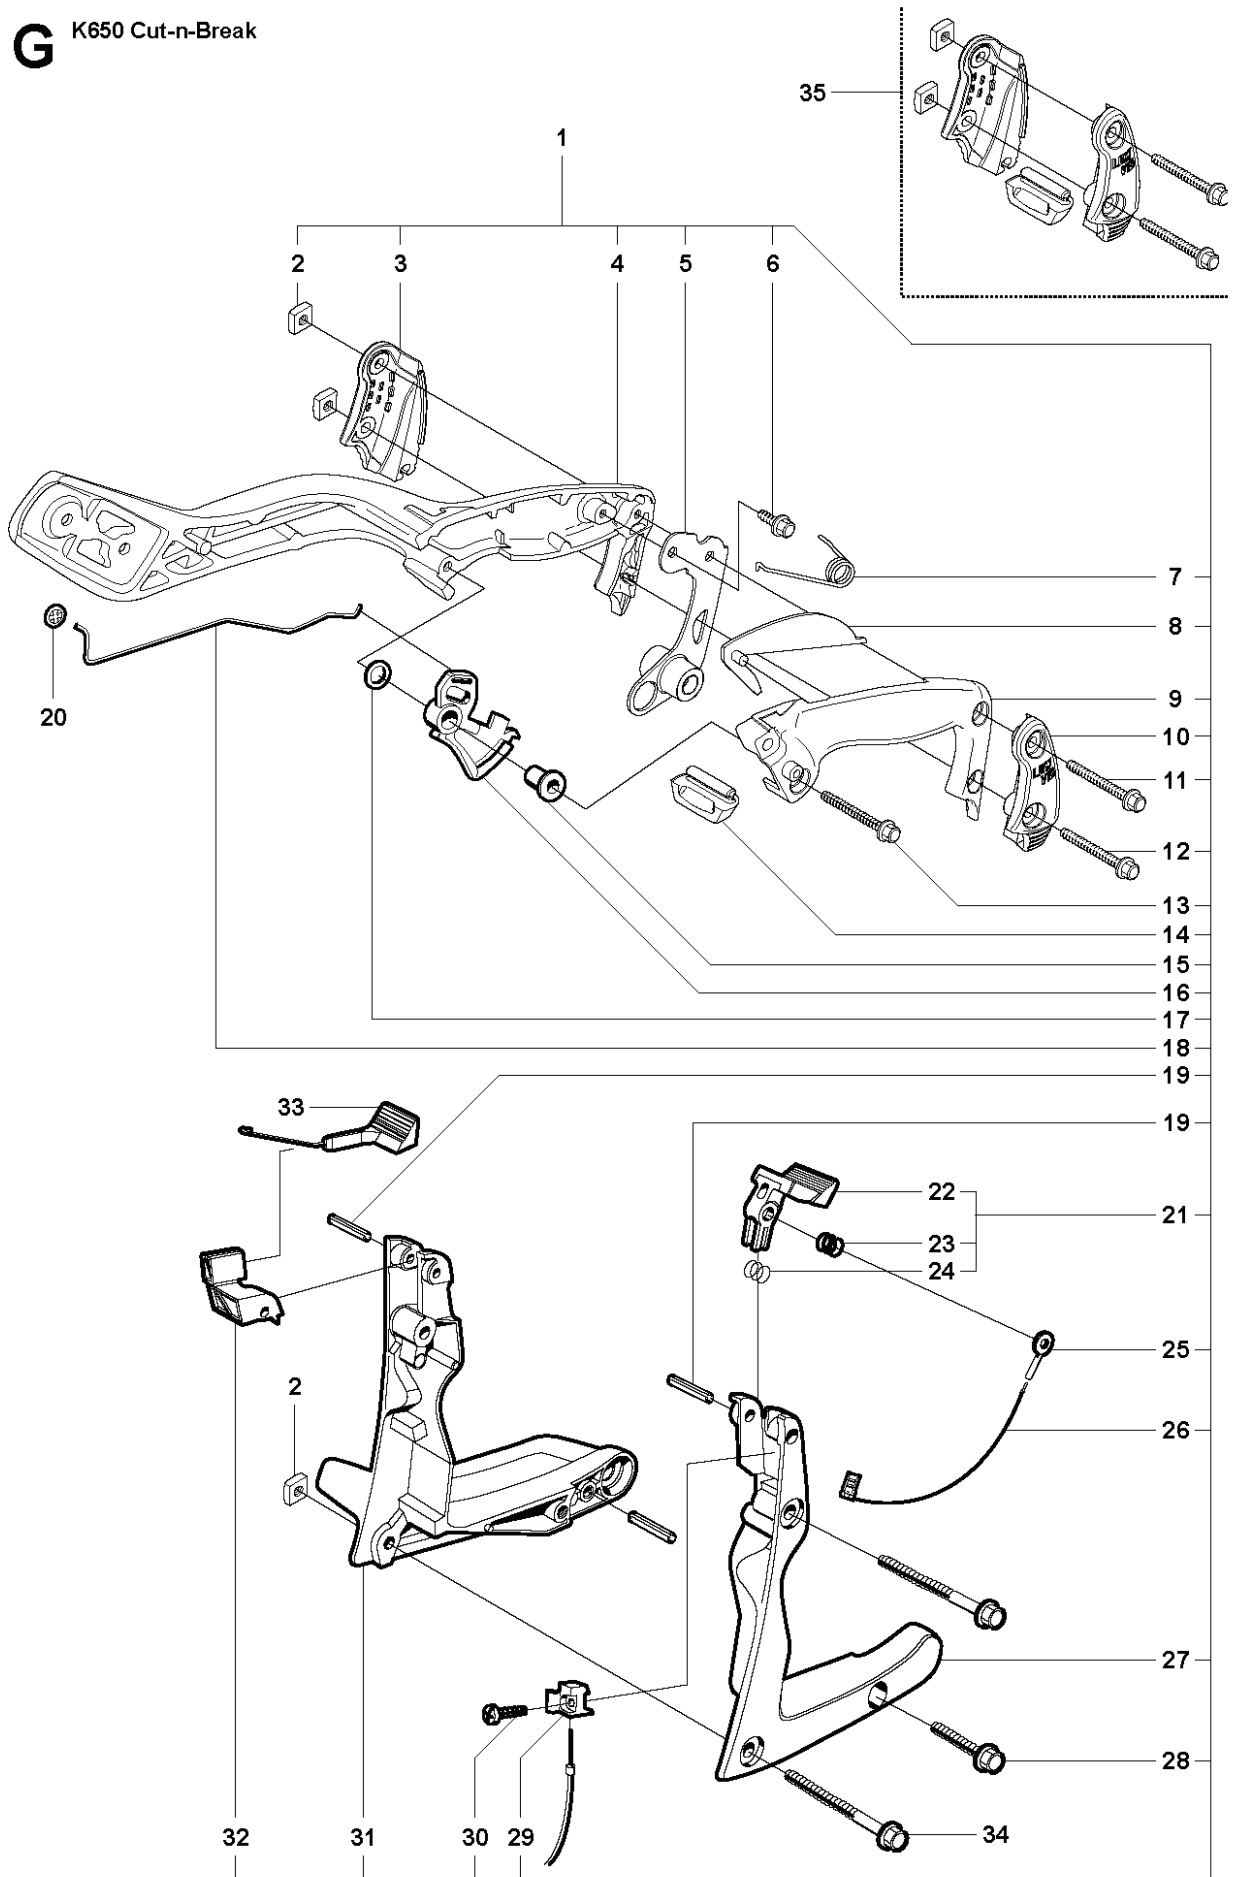

G K650 Cut-n-Break

REF.	PART NO.	DESCRIPTION	REMARK	QTY.	KIT
1	544933201	HANDLE	Incl. 2 - 19, 21, 25 - 32	1	
2	503226504	SQUARE NUT		4	
3	506388702	WEIGHT		1	
4	506350805	HANDLE HALF		1	
5	506386901	ANTIVIBRATION ELEMENT		1	
6	503200002	SCREW EHHFM		1	
7	505295614	TORSION SPRING		1	
8	544927001	THROTTLE LOCKOUT		1	
9	506394802	HANDLE HALF		1	
10	506388802	WEIGHT		1	
11	503200044	SCREW EHHFM		1	
12	503200009	SCREW EHHFM		1	
13	503200008	SCREW EHHFM		1	
14	506388902	GROUND SUPPORT		1	
15	505267673	SPACING SLEEVE		1	
16	544926901	THROTTLE CONTROL		1	
17	503230011	WASHER		1	
18	505269427	THROTTLE ROD		1	
19	721425820	SPRING PIN		3	
20	735581800	WASHER		1	
21	506263002	SWITCH	Incl. 22, 23, 24	1	
22	506224703	SWITCH		1	
23	506262801	COMPRESSION SPRING		1	
24	503891601	SPRING		1	
25	503401701	CONTACT PLATE		1	
26	503411802	CABLE		1	
27	503401304	CONSOLE		1	
28	503200001	SCREW EHHFM		1	
29	506224801	CABLE HOLDER		1	
30	503212810	SCREW CCRPANT		1	
31	503155904	CONSOLE		1	
32	506224401	GUIDE		1	
33	506224501	CHOKE CONTROL		1	
34	503200010	SCREW EHHFM		2	
35	506394902	WEIGHT		1