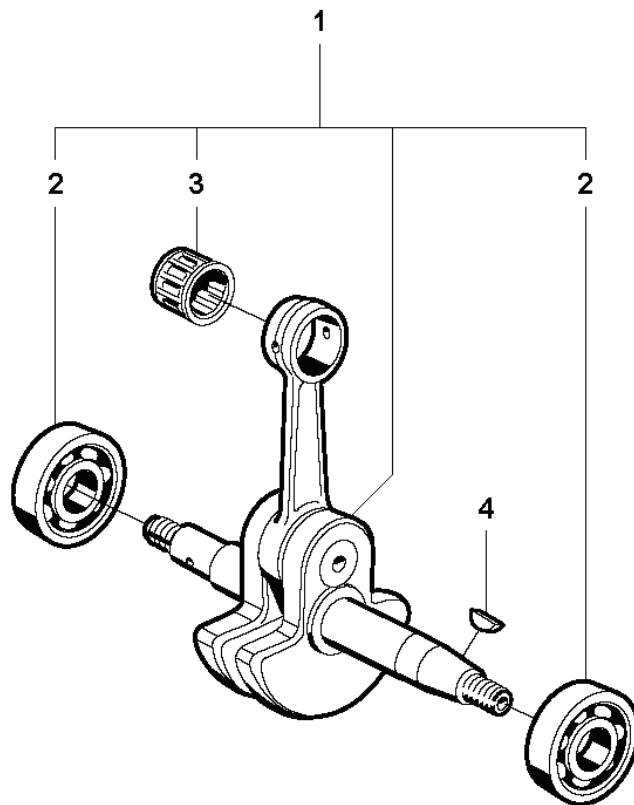

N K650 Cut-n-Brake

REF.	PART NO.	DESCRIPTION	REMARK	QTY.	KIT
1	503280418	CARBURETTOR	Tillotson HS 175N. Incl. 2 - 39	1	
2	506271401	MET.RETENTION SCREW		4	
3	506316101	DIAPHRAGM		1	
4	506311501	INSERT	Yellow	1	
5	501220901	DIAPHRAGM	Kit 38 & 39	1	
6	501220801	GASKET	Kit 38 & 39	1	
7	501485201	SCREW		1	
8	501222101	PIN		1	
9	503779801	CHECKVALVE ASSY		1	
10	501220201	PLUG		1	
11	501222001	LEVER	Kit 39	1	
12	501220301	PLUG	Kit 39	1	
13	501222501	SPRING		1	
14	505316550	NEEDLE	Kit 39	1	
15	501821801	THROTTLE SH.'E' RING		1	
16	503653101	THROTTLE SH.WASHER		1	
17	503653001	WASHER		1	
18	505316495	THROTTLE SH.QUADRING		1	
19	503534001	NIPPLE		1	
20	501220401	BALL		1	
21	501220501	SPRING		1	
22	506275701	SEAL CHOKE SHAFT		1	
23	506276101	RETAINER		1	
24	506238301	CHOKE		1	
25	503652701	SCREW SHUTTER		1	
26	506275601	CHOKE SHAFT		1	
27	503578701	IDLE SPEED SCREW		1	
28	503578601	BALL		1	
29	505316605	THROTTLE SH. SPRING		1	
30	501427101	SLEEVE		2	
31	505316619	THROTTLE SH.&LEVER		1	
32	505316114	THROTTLE FLAP		1	
33	503988201	SCREEN		1	
34	501221201	DIAGRAM	Kit 38 & 39	1	
35	501221301	GASKET	Kit 38 & 39	1	
36	501221401	COVER		1	
37	501221501	SCREW		4	
38	506321201	REPAIR KIT		1	
39	501494802	GASKET KIT		1	

C

K650 Cut-n-Brake

REF.	PART NO.	DESCRIPTION	REMARK	QTY.	KIT
1	731231801	HEXAGON NUT		2	
2	503203419	SCREW CCRPANMO		1	
3	544104805	CLUTCH COVER	Incl. 4 - 9	1	
4	506405402	CLUTCH COVER		1	
5	506403401	PAWL		1	
6	735310820	E-CLIP		1	
7	506402601	SCREW		1	
8	506403301	BELT		1	
9	503212716	SCREW CRPANT		2	
10	544374502	LABEL		1	
11	503744404	CLUTCH ASSY	Incl. 12	1	
12	503744301	CLUTCH SPRING		3	
13	503230073	WASHER		1	
15	506403202	GEAR WHEEL		1	
14	505302415	NEEDLE BEARING	Incl. 13, 15, 16	1	
16	740480703	O-RING		1	
17	506331601	SUPPORT RING		1	

F K650 Cut-n-Break

REF.	PART NO.	DESCRIPTION	REMARK	QTY.	KIT
1	506351001	CRANKSHAFT ASSY	Incl. 2, 3	1	
2	503250001	BALL BEARING		2	
3	505302333	NEEDLE BEARING		1	
4	735880600	WOODRUFF KEY		1	

A**K650 Cut-n-Brake**