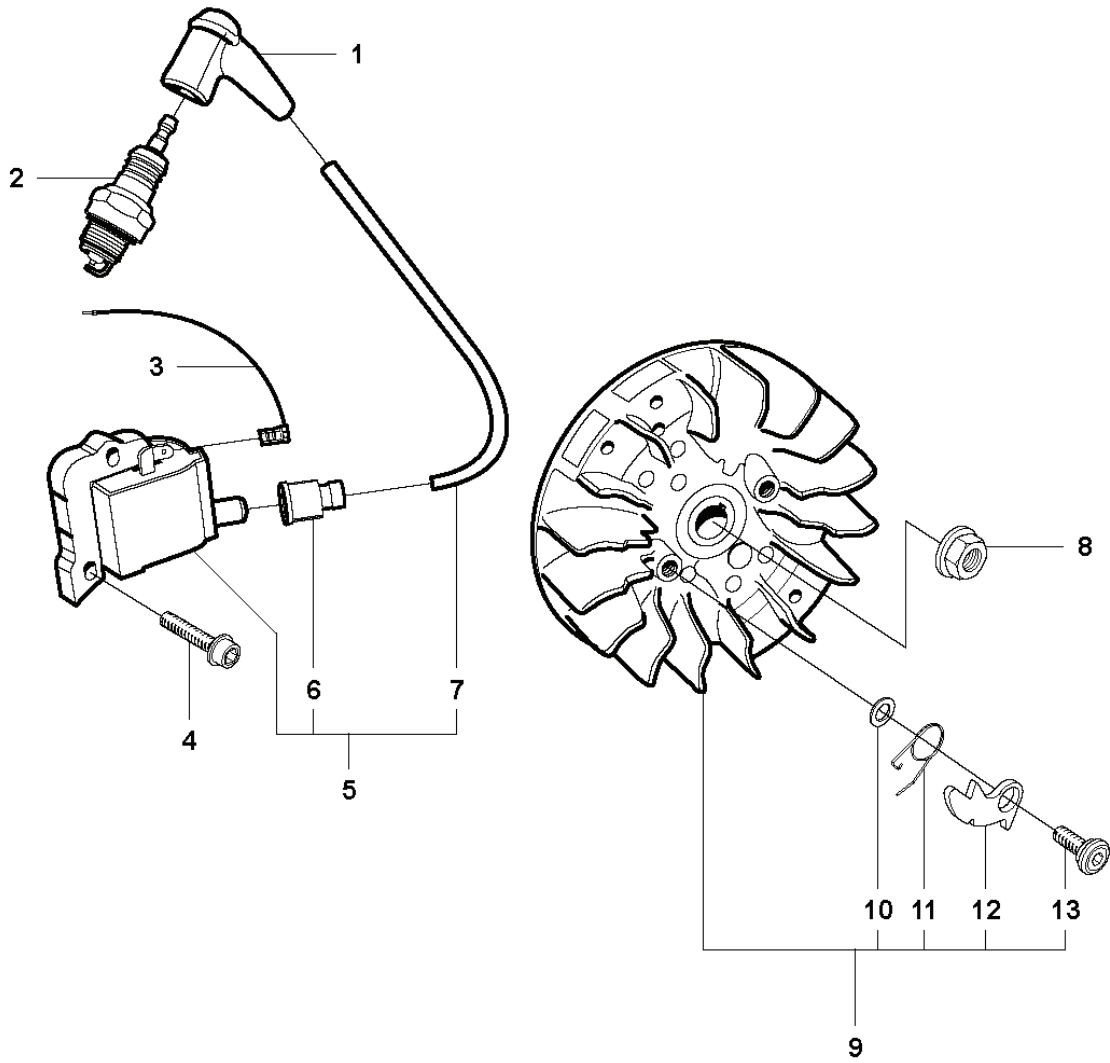

K K650 Cut-n-Break

REF.	PART NO.	DESCRIPTION	REMARK	QTY.	KIT
1	501485402	SPARK PLUG CAP		1	
2	503235111	SPARK PLUG	RCJ6Y	1	
3	503411802	CABLE		1	
4	503202520	SCREW IHSCM		2	
5	544018801	IGNITION SYSTEM	Incl. 6, 7	1	
6	505277516	CABLE SLEEVE		1	
7	506387834	IGNITION CABLE	340mm	1	
8	503220401	NUT		1	
9	506218602	FLYWHEEL ASSY	Incl. 10 - 13	1	
10	503230042	WASHER		2	
11	501634801	SPRING		2	
12	501673203	PAWL		2	
13	501819901	SCREW		2