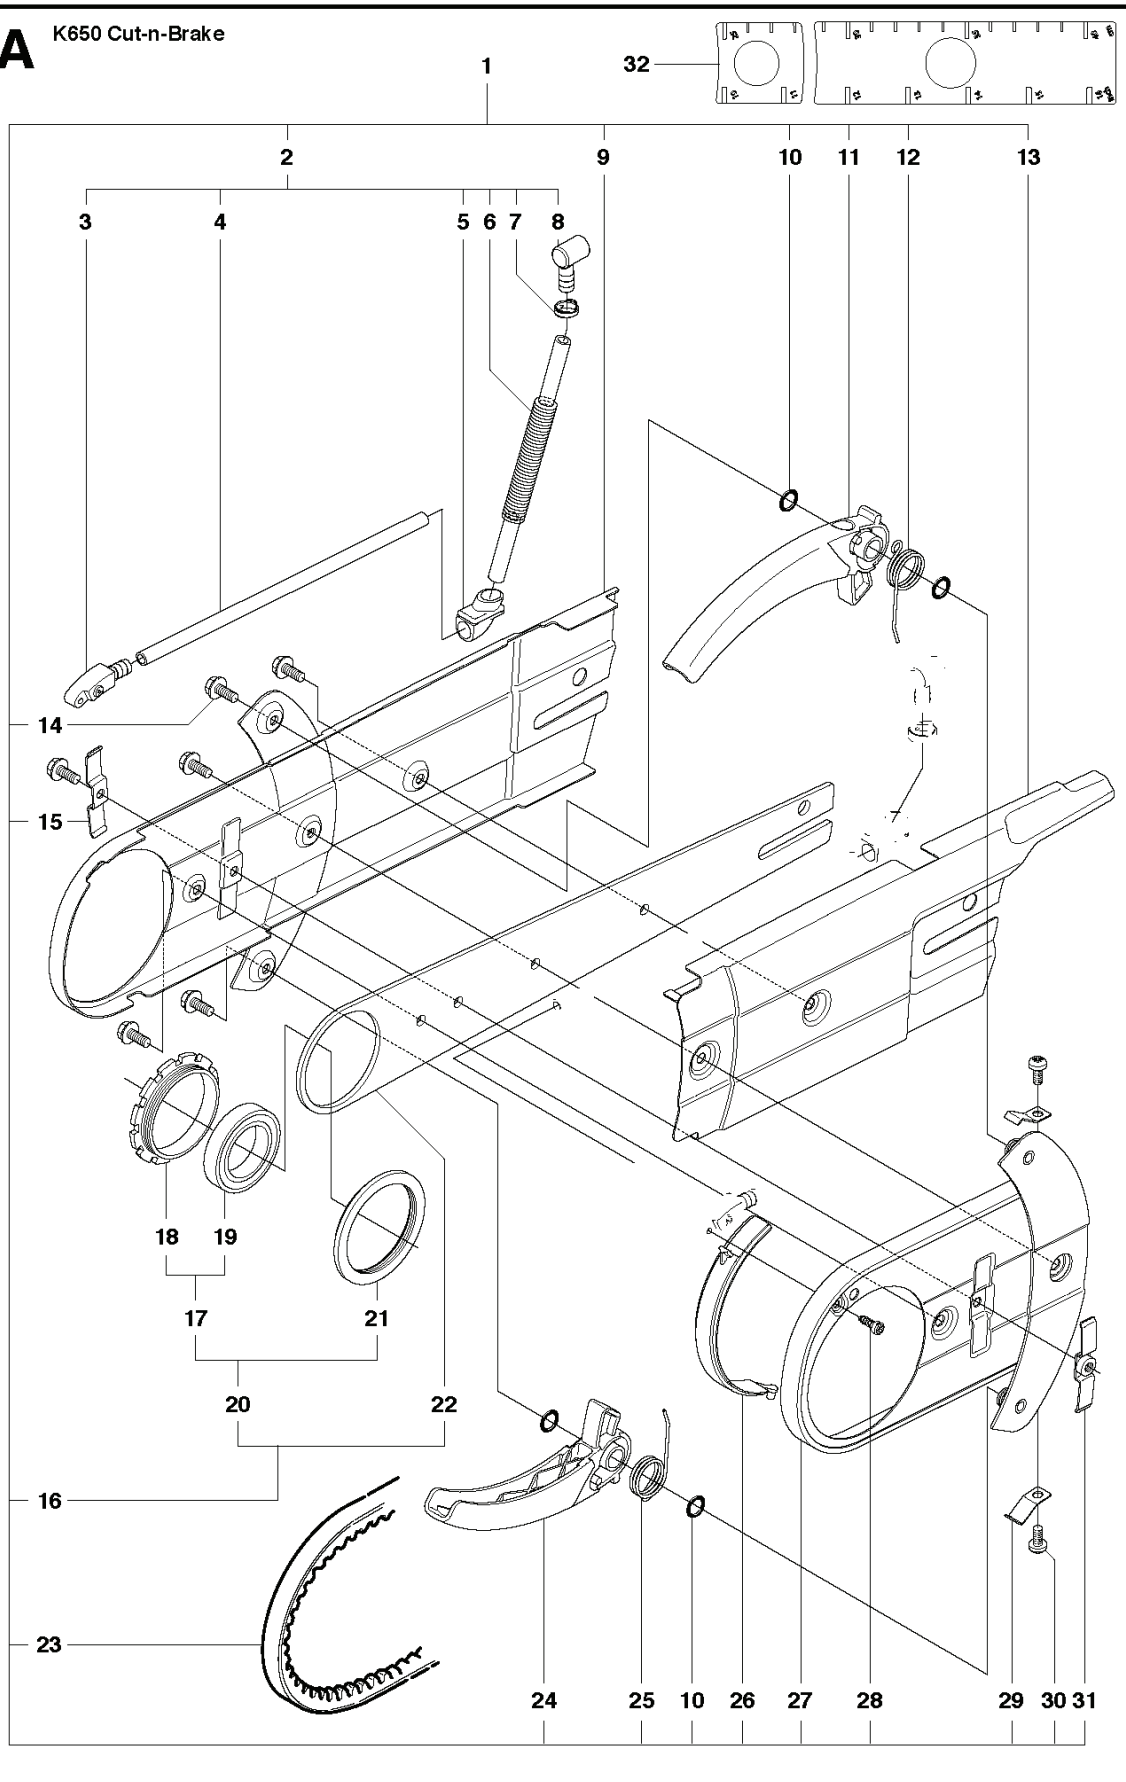

A

K650 Cut-n-Brake

REF.	PART NO.	DESCRIPTION	REMARK	QTY.	KIT
1	544105204	CUTTER ARM	Incl. 2, 9 - 16, 23 - 31	1	
2	544105004	HOSE	Incl. 3 - 7	1	
3	506405801	NIPPLE		1	
4	544041702	HOSE		1	
5	506405702	GROMMET		1	
6	506352702	PROTECTIVE SPRING		1	
7	506095605	HOSE CLAMP		1	
8	506409802	NIPPLE		1	
9	506405502	BELT GUARD		1	
10	503263008	O-RING		2	
11	506406402	BLADE GUARD		1	
12	506406101	SPRING		1	
13	506405002	BELT GUARD		1	
14	503200002	SCREW EHHFM		6	
15	506405601	DEFLECTION LIMITER		1	
16	544103703	BAR	Incl. 20, 22	1	
17	544105703	BEARING CAGE	Incl. 18, 19	1	
18	506402802	BEARING CAGE		1	
19	544105901	BEARING		1	
20	504142501	KIT	Incl. 17, 21	1	
21	506402902	BUSHING		1	
22	506405301	BAR		1	
23	506347421	BELT		1	
24	506406502	BLADE GUARD		1	
25	506406102	SPRING		1	
26	506405901	SEALING		1	
27	506404602	WEAR PROTECTION		1	
28	503212810	SCREW CCRPANT		1	
29	506405101	STOP		2	
30	724128401	SCREW CRPANM		2	
31	506405602	DEFLECTION LIMITER		1	
32	544374402	LABEL		1