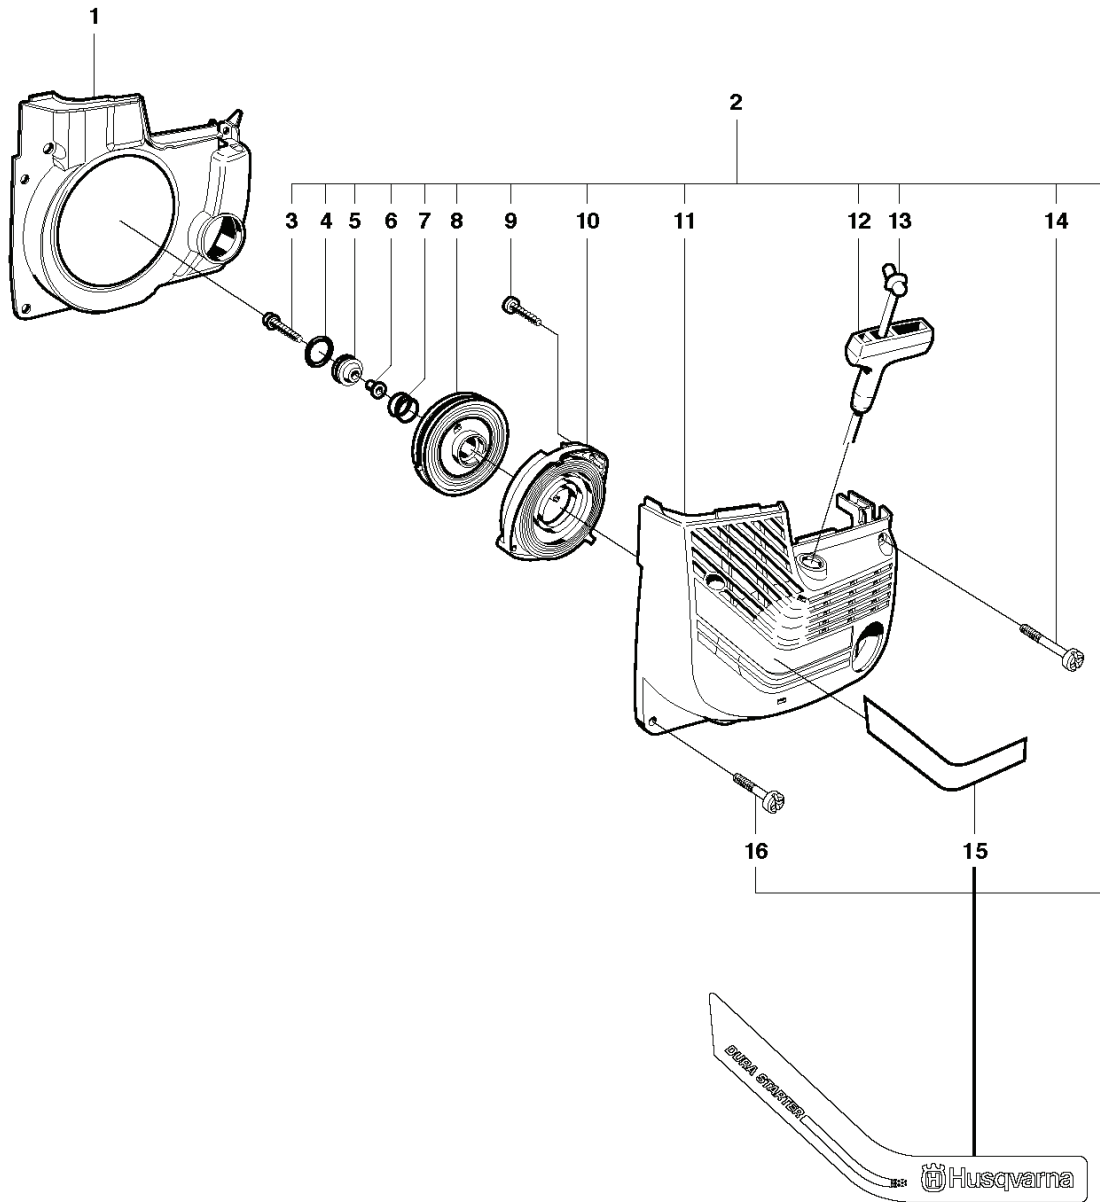

J

K650 Cut-n-Brake

REF.	PART NO.	DESCRIPTION	REMARK	QTY.	KIT
1	503127901	STARTER HANDLE		1	
2	506219002	AIR CONDUCTOR		1	
3	506259503	STARTER	Incl. 3 - 16	1	
4	503216722	SCREW IHSCFT		1	
5	740431300	O-RING		1	
6	506251401	GROMMET		1	
7	506263101	SPACING SLEEVE		1	
8	506253001	COMPRESSION SPRING		1	
9	506258102	STARTER PULLEY		1	
10	503212810	SCREW CCRPANT		2	
11	506258901	RECOIL SPRING		1	
12	506218903	STARTER HOUSING		1	
13	506335615	CORD		1	
14	503203425	SCREW CCRPANMO		2	
15	544913001	LABEL		1	
16	503203419	SCREW CCRPANMO		2