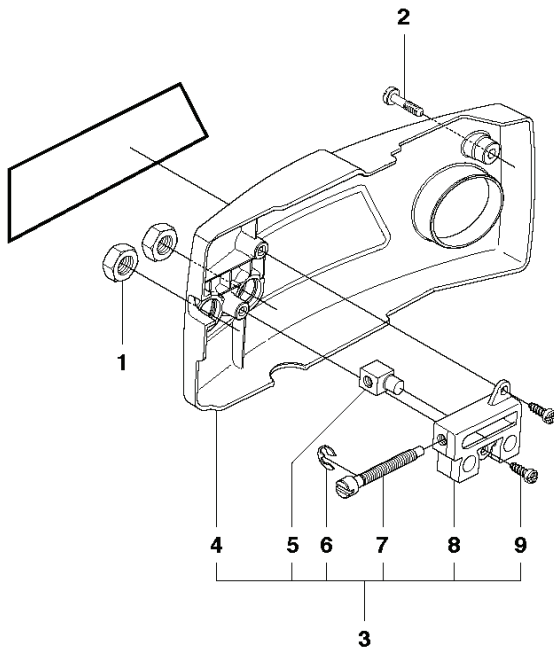

N K650 Cut-n-Brake

REF.	PART NO.	DESCRIPTION	REMARK	QTY.	KIT
1	503280418	CARBURETTOR	Tillotson HS 175N. Incl. 2 - 39	1	
2	506271401	MET.RETENTION SCREW		4	
3	506316101	DIAPHRAGM		1	
4	506311501	INSERT	Yellow	1	
5	501220901	DIAPHRAGM	Kit 38 & 39	1	
6	501220801	GASKET	Kit 38 & 39	1	
7	501485201	SCREW		1	
8	501222101	PIN		1	
9	503779801	CHECKVALVE ASSY		1	
10	501220201	PLUG		1	
11	501222001	LEVER	Kit 39	1	
12	501220301	PLUG	Kit 39	1	
13	501222501	SPRING		1	
14	505316550	NEEDLE	Kit 39	1	
15	501821801	THROTTLE SH.'E' RING		1	
16	503653101	THROTTLE SH.WASHER		1	
17	503653001	WASHER		1	
18	505316495	THROTTLE SH.QUADRING		1	
19	503534001	NIPPLE		1	
20	501220401	BALL		1	
21	501220501	SPRING		1	
22	506275701	SEAL CHOKE SHAFT		1	
23	506276101	RETAINER		1	
24	506238301	CHOKE		1	
25	503652701	SCREW SHUTTER		1	
26	506275601	CHOKE SHAFT		1	
27	503578701	IDLE SPEED SCREW		1	
28	503578601	BALL		1	
29	505316605	THROTTLE SH. SPRING		1	
30	501427101	SLEEVE		2	
31	505316619	THROTTLE SH.&LEVER		1	
32	505316114	THROTTLE FLAP		1	
33	503988201	SCREEN		1	
34	501221201	DIAGRAM	Kit 38 & 39	1	
35	501221301	GASKET	Kit 38 & 39	1	
36	501221401	COVER		1	
37	501221501	SCREW		4	
38	506321201	REPAIR KIT		1	
39	501494802	GASKET KIT		1	

C

K650 Cut-n-Brake

REF.	PART NO.	DESCRIPTION	REMARK	QTY.	KIT
1	731231801	HEXAGON NUT		2	
2	503203419	SCREW CCRPANMO		1	
3	544104805	CLUTCH COVER	Incl. 4 - 9	1	
4	506405402	CLUTCH COVER		1	
5	506403401	PAWL		1	
6	735310820	E-CLIP		1	
7	506402601	SCREW		1	
8	506403301	BELT		1	
9	503212716	SCREW CRPANT		2	
10	544374502	LABEL		1	
11	503744404	CLUTCH ASSY	Incl. 12	1	
12	503744301	CLUTCH SPRING		3	
13	503230073	WASHER		1	
15	506403202	GEAR WHEEL		1	
14	505302415	NEEDLE BEARING	Incl. 13, 15, 16	1	
16	740480703	O-RING		1	
17	506331601	SUPPORT RING		1	