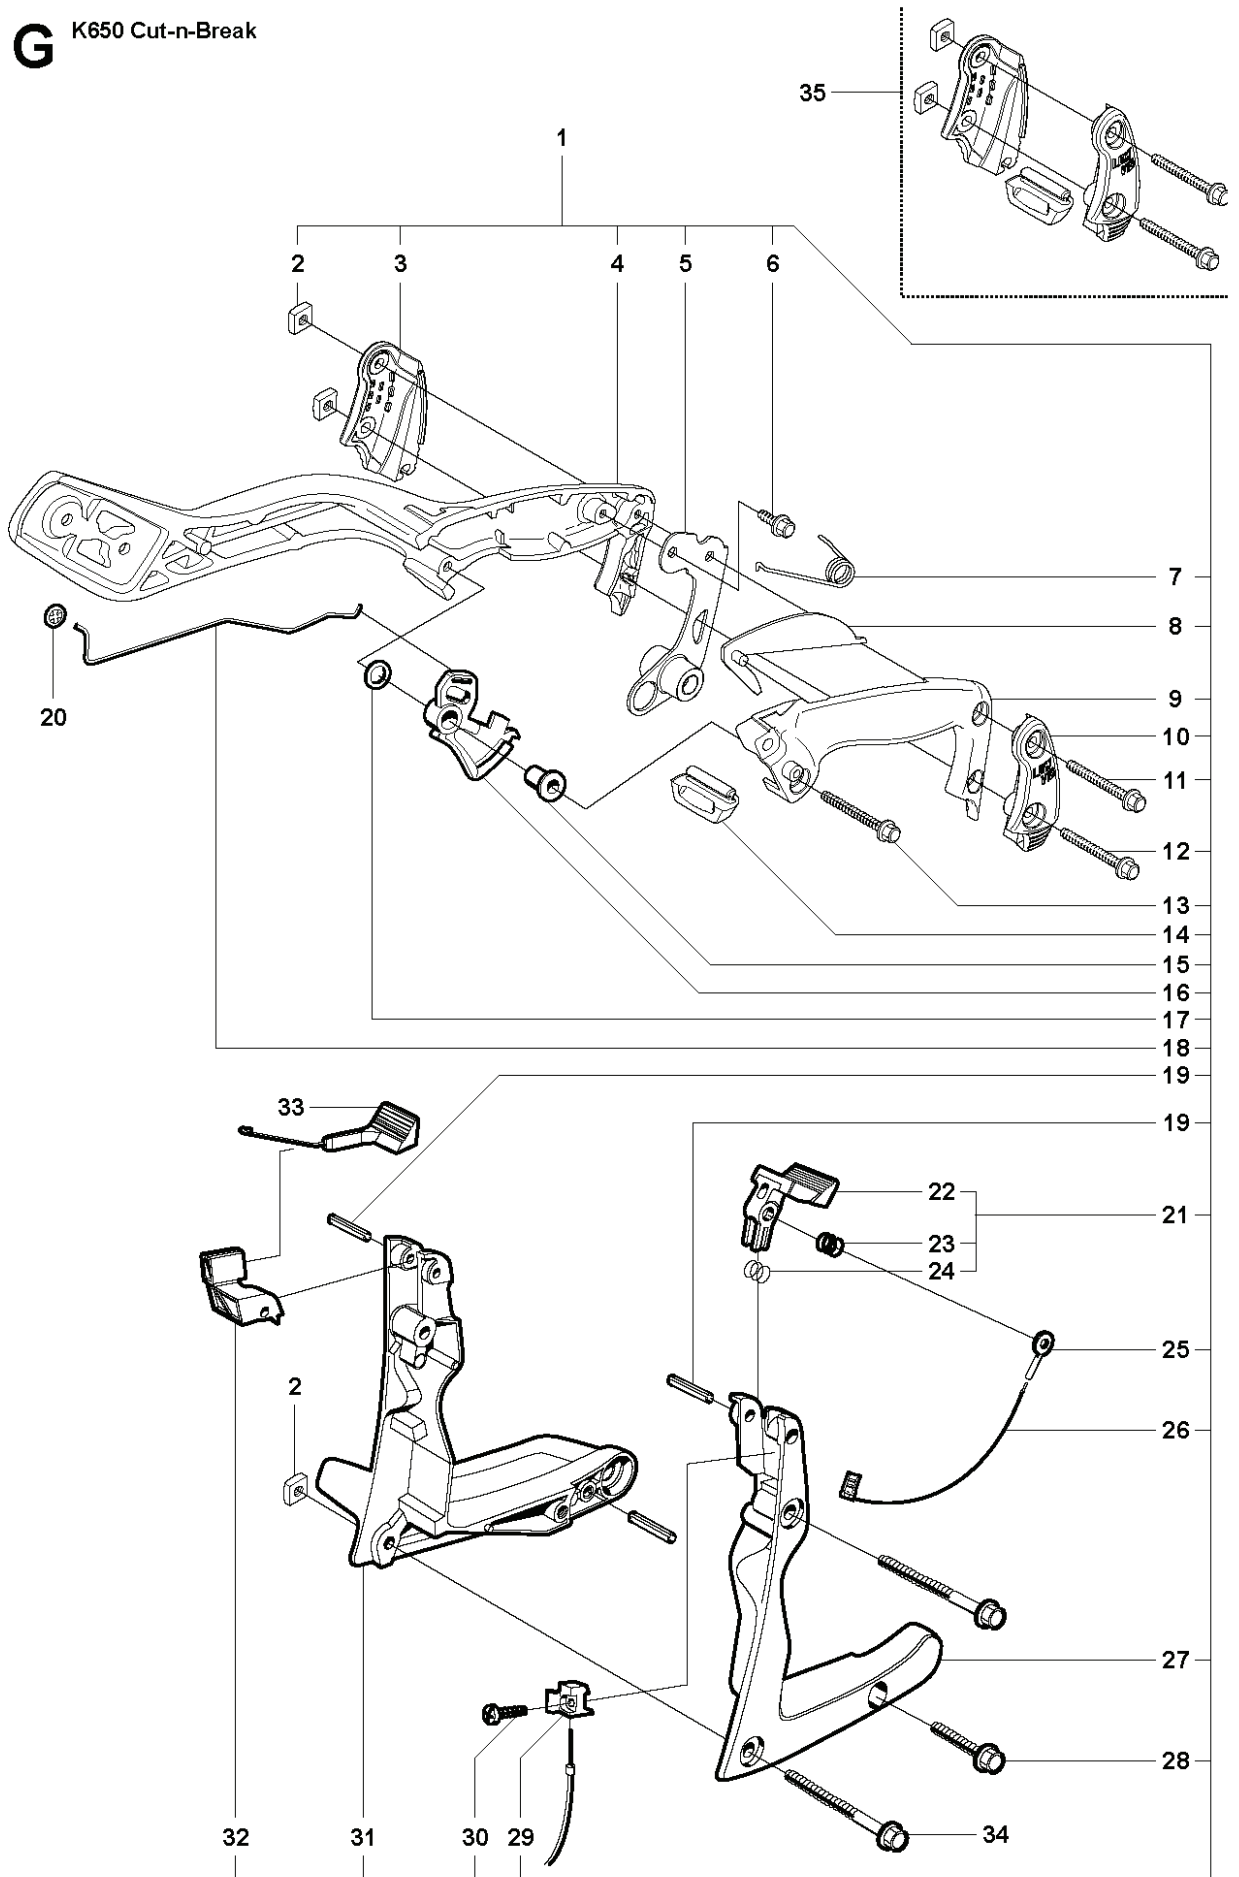

G K650 Cut-n-Break

REF.	PART NO.	DESCRIPTION	REMARK	QTY.	KIT
1	544393201	HOSE CLIP	Incl. 2 - 19, 21, 25 - 32	1	
2	503226504	SQUARE NUT		4	
3	506388702	WEIGHT		1	
4	506350805	HANDLE HALF		1	
5	506386901	ANTIVIBRATION ELEMENT		1	
6	503200002	SCREW EHHFM		1	
7	505295614	TORSION SPRING		1	
8	544927001	THROTTLE LOCKOUT		1	
9	506394802	HANDLE HALF		1	
10	506388802	WEIGHT		1	
11	503200044	SCREW EHHFM		1	
12	503200009	SCREW EHHFM		1	
13	503200008	SCREW EHHFM		1	
14	506388902	GROUND SUPPORT		1	
15	505267673	SPACING SLEEVE		1	
16	544926901	THROTTLE CONTROL		1	
17	503230011	WASHER		1	
18	505269427	THROTTLE ROD		1	
19	721425820	SPRING PIN		3	
20	735581800	WASHER		1	
21	506263002	SWITCH	Incl. 22, 23, 24	1	
22	506224703	SWITCH		1	
23	506262801	COMPRESSION SPRING		1	
24	503891601	SPRING		1	
25	503401701	CONTACT PLATE		1	
26	503411802	CABLE		1	
27	503401304	CONSOLE		1	
28	503200001	SCREW EHHFM		1	
29	506224801	CABLE HOLDER		1	
30	503212810	SCREW CCRPANT		1	
31	503155904	CONSOLE		1	
32	506224401	GUIDE		1	
33	506224501	CHOKE CONTROL		1	
34	503200010	SCREW EHHFM		2	
35	506394902	WEIGHT		1