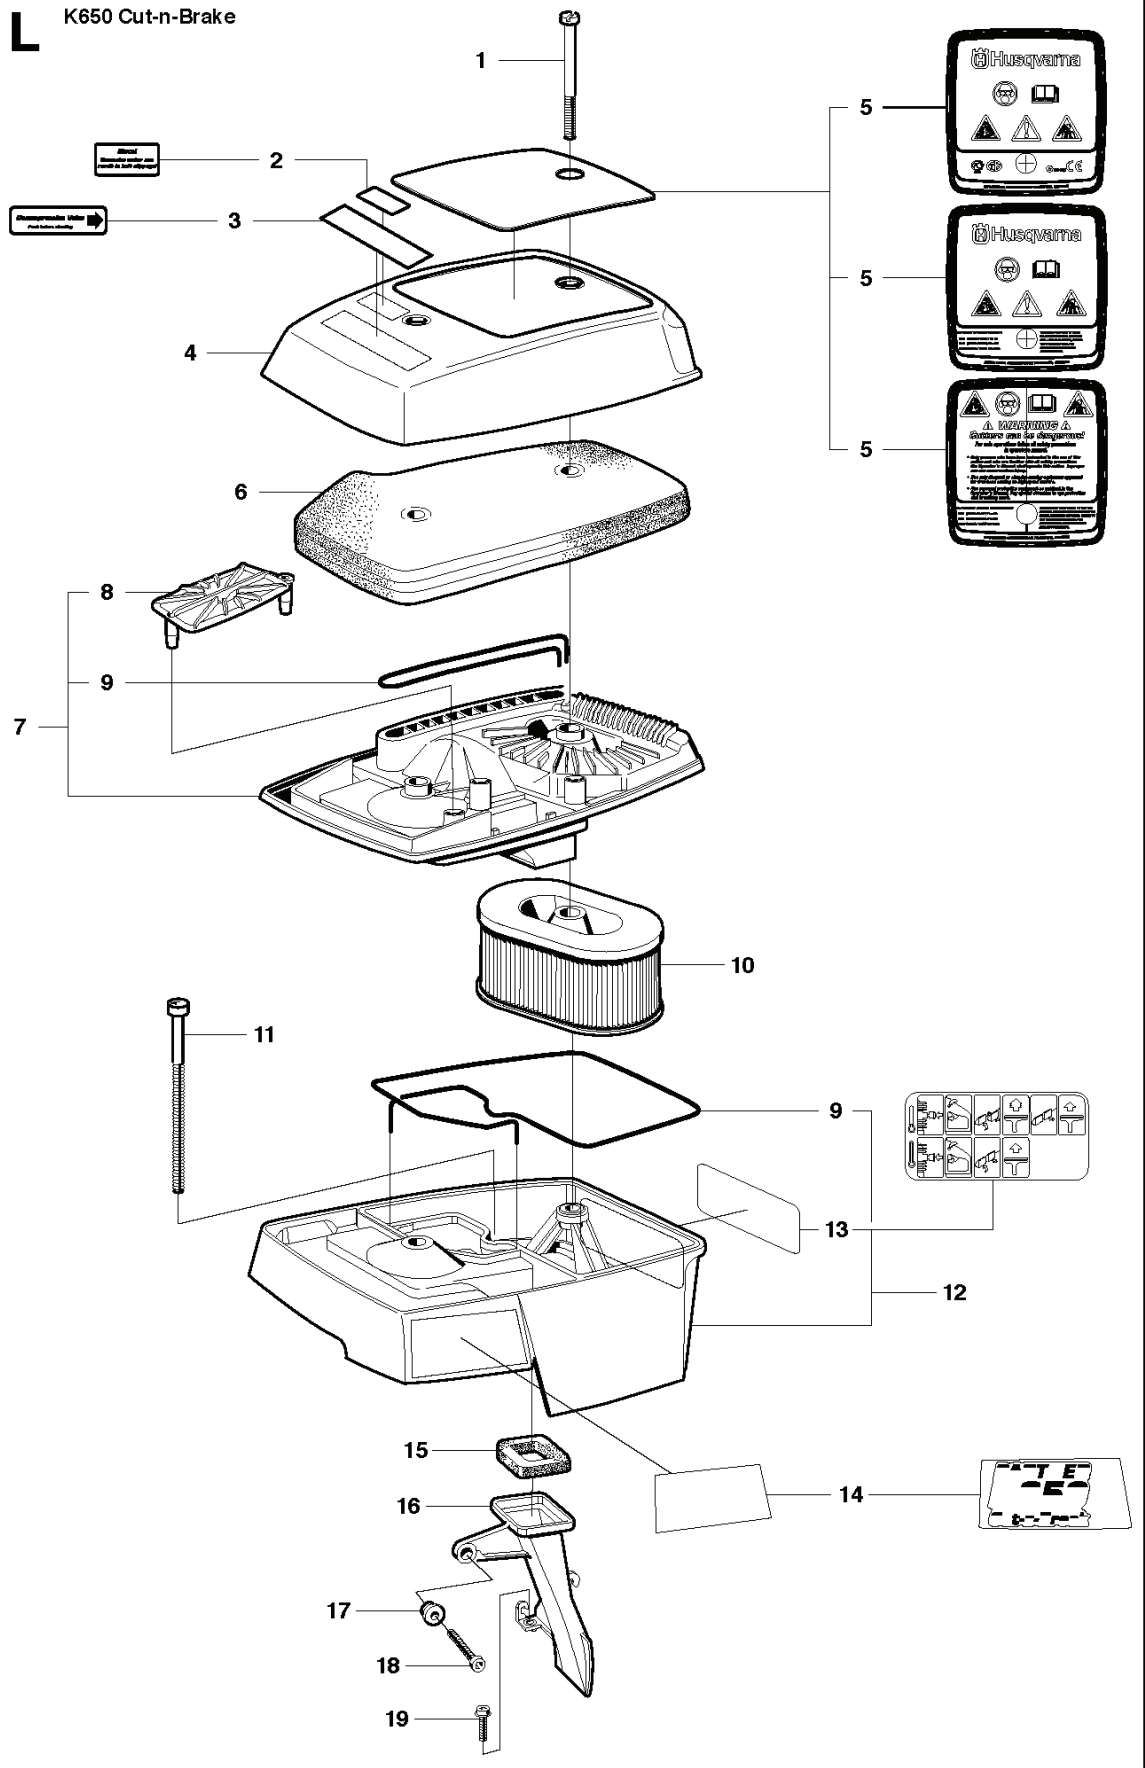

K650 Cut-n-Brake

REF.	PART NO.	DESCRIPTION	REMARK	QTY.	KIT
1	503203442	SCREW CCRPANMO		1	
2	544896502	LABEL		1	
3	544874602	LABEL		1	
4	506217902	FILTER COVER		1	
5	544874402	LABEL	CE	1	
5	544874404	LABEL	EPA USA	1	
5	544874405	LABEL	EPA Canada	1	
6	506226301	PREFILTER		1	
7	504139201	FILTER BOTTOM	Incl. 8, 9	1	
8	506258201	INTERMEDIATE WALL		1	
9	506283903	ELASTIC STRING		2	
10	506224202	AIR FILTER		1	
11	503200290	SCREW IHSCFM		1	
12	504036801	CYLINDER COVER	Incl. 9, 13	1	
13	506239302	LABEL		1	
14	544374602	LABEL		1	
15	506222301	SEALING		1	
16	506219801	AIR NOZZLE		1	
17	506222401	SPACING SLEEVE		1	
18	725529555	SCREW IHSCM		1	
19	503200003	SCREW		1