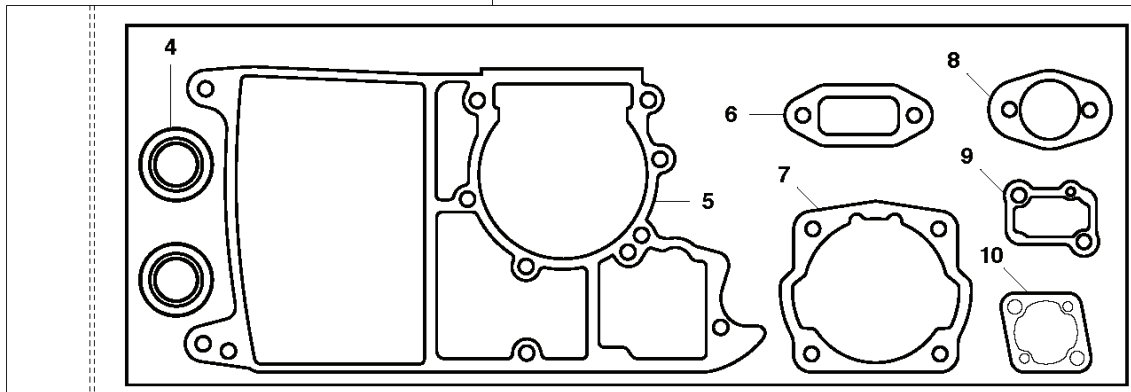

P K650 Cut-n-Brake
Accessories
Zubehöre
Accessoires
Acessorios
Tillbehör

3