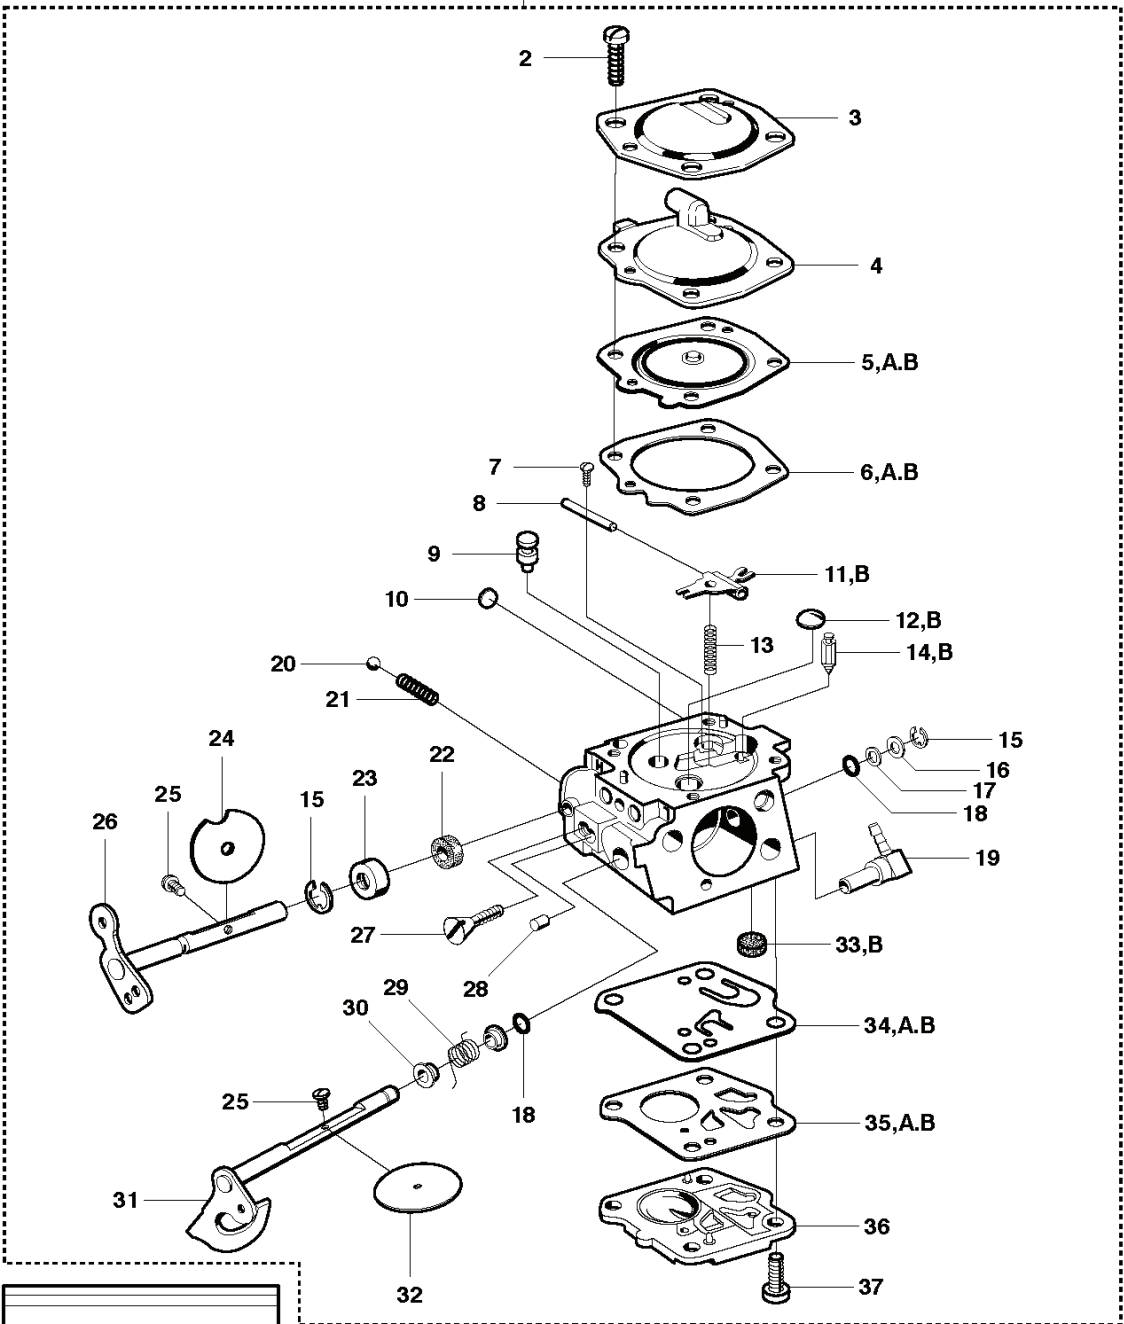

N K650 Cut-n-Brake

REF.	PART NO.	DESCRIPTION	REMARK	QTY.	KIT
1	503280418	CARBURETTOR	Tillotson HS 175N. Incl. 2 - 39	1	
2	506271401	MET.RETENTION SCREW		4	
3	506316101	DIAPHRAGM		1	
4	506311501	INSERT	Yellow	1	
5	501220901	DIAPHRAGM	Kit 38 & 39	1	
6	501220801	GASKET	Kit 38 & 39	1	
7	501485201	SCREW		1	
8	501222101	PIN		1	
9	503779801	CHECKVALVE ASSY		1	
10	501220201	PLUG		1	
11	501222001	LEVER	Kit 39	1	
12	501220301	PLUG	Kit 39	1	
13	501222501	SPRING		1	
14	505316550	NEEDLE	Kit 39	1	
15	501821801	THROTTLE SH.'E' RING		1	
16	503653101	THROTTLE SH.WASHER		1	
17	503653001	WASHER		1	
18	505316495	THROTTLE SH.QUADRING		1	
19	503534001	NIPPLE		1	
20	501220401	BALL		1	
21	501220501	SPRING		1	
22	506275701	SEAL CHOKE SHAFT		1	
23	506276101	RETAINER		1	
24	506238301	CHOKE		1	
25	503652701	SCREW SHUTTER		1	
26	506275601	CHOKE SHAFT		1	
27	503578701	IDLE SPEED SCREW		1	
28	503578601	BALL		1	
29	505316605	THROTTLE SH. SPRING		1	
30	501427101	SLEEVE		2	
31	505316619	THROTTLE SH.&LEVER		1	
32	505316114	THROTTLE FLAP		1	
33	503988201	SCREEN		1	
34	501221201	DIAGRAM	Kit 38 & 39	1	
35	501221301	GASKET	Kit 38 & 39	1	
36	501221401	COVER		1	
37	501221501	SCREW		4	
38	506321201	REPAIR KIT		1	
39	501494802	GASKET KIT		1	

C

K650 Cut-n-Brake

REF.	PART NO.	DESCRIPTION	REMARK	QTY.	KIT
1	731231801	HEXAGON NUT		2	
2	503203419	SCREW CCRPANMO		1	
3	544104805	CLUTCH COVER	Incl. 4 - 9	1	
4	506405402	CLUTCH COVER		1	
5	506403401	PAWL		1	
6	735310820	E-CLIP		1	
7	506402601	SCREW		1	
8	506403301	BELT		1	
9	503212716	SCREW CRPANT		2	
10	544374502	LABEL		1	
11	503744404	CLUTCH ASSY	Incl. 12	1	
12	503744301	CLUTCH SPRING		3	
13	503230073	WASHER		1	
15	506403202	GEAR WHEEL		1	
14	505302415	NEEDLE BEARING	Incl. 13, 15, 16	1	
16	740480703	O-RING		1	
17	506331601	SUPPORT RING		1	