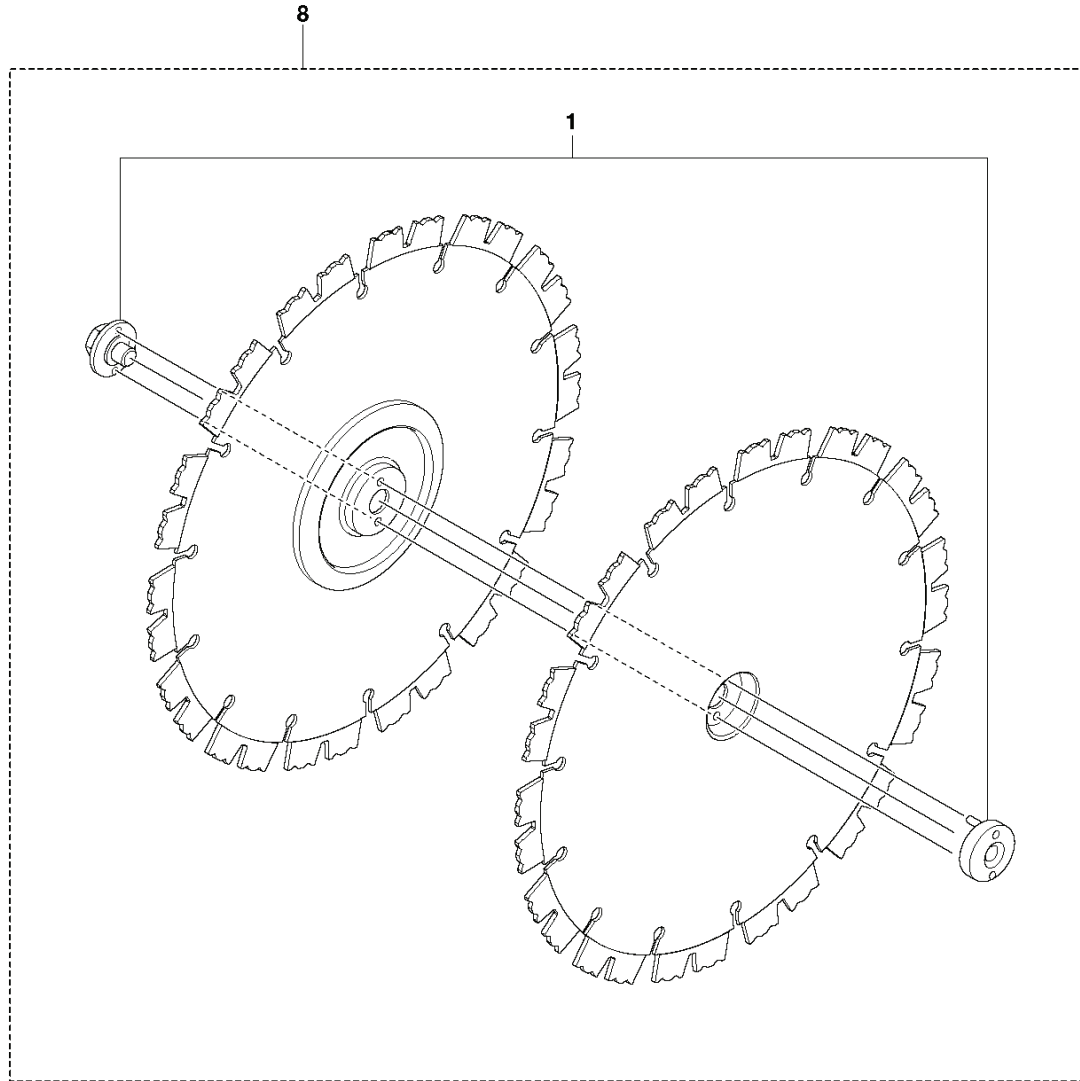

B K650 CUT-N-BREAK
CUTTING BLADE

REF.	PART NO.	DESCRIPTION	REMARK	QTY.	KIT
1	501008802	SCREW KIT	Incl. 2, 7	1	
8	531155900	DIAMOND BLADE	EL20CB Soft	2	
8	531155901	DIAMOND BLADE	EL45CB Medium	2	
8	531155902	DIAMOND BLADE	EL70CB Hard	2