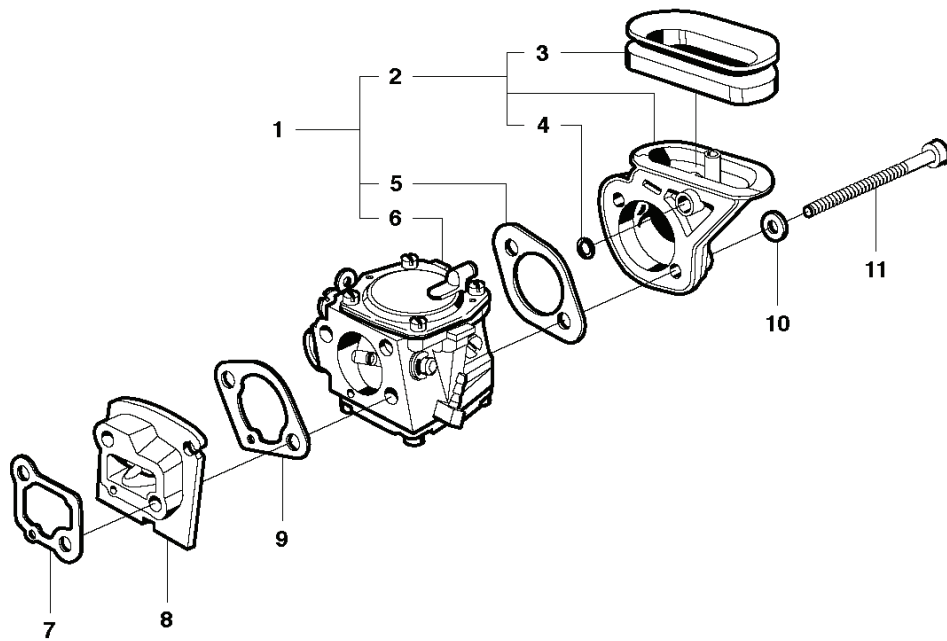

M K650 Cut-n-Brake