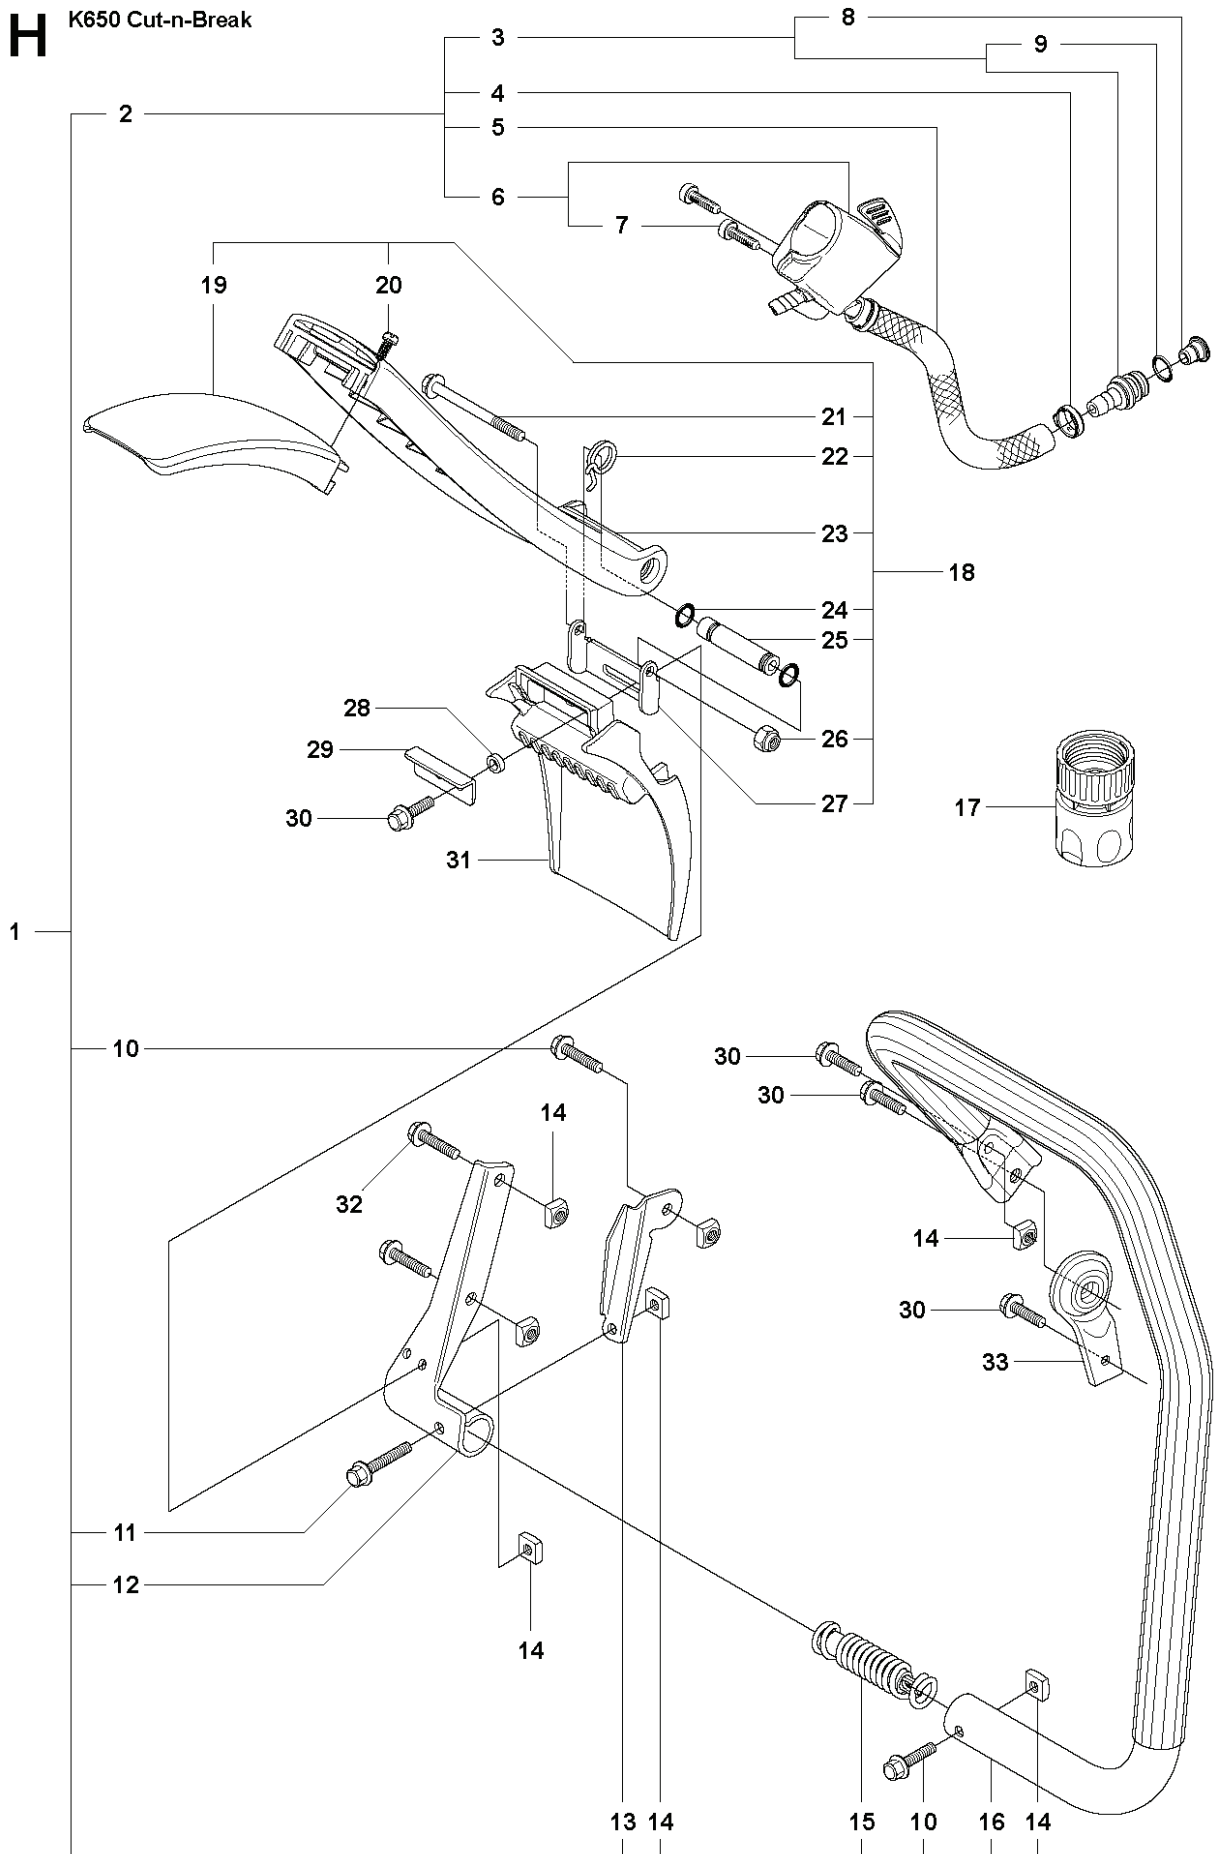

H K650 Cut-n-Break

REF.	PART NO.	DESCRIPTION	REMARK	QTY.	KIT
1	544111004	HANDLE	Incl. 2, 10 - 16	1	
2	506385905	HOSE ASSY		1	
3	506295703	NIPPLE	Incl. 8	1	
4	506095606	HOSE CLAMP		2	
5	506097502	HOSE	L=280mm	1	
6	506386004	VALVE ASSY	Incl. 7	1	
7	503218874	SCREW IHSC		2	
8	544895301	RESTRICTION		1	
9	503263021	O-RING		1	
10	503200005	SCREW EHHFM		1	
11	503200008	SCREW EHHFM		1	
12	506144201	GROUND SUPPORT		1	
13	506039901	STAY		1	
14	503226504	SQUARE NUT		6	
15	505279513	DAMPER		1	
16	506403502	HANDLE		1	
17	503266002	COUPLER		1	
18	544104704	SPRAY GUARD	Incl. 19 - 27	1	
19	506406202	SPRAY GUARD		1	
20	503212716	SCREW CRPANT		2	
21	503200001	SCREW EHHFM		1	
22	506406001	SPRING		1	
23	506406302	SPRAY GUARD		1	
24	740420500	O-RING		2	
25	506403701	BUSHING		1	
26	732211401	LOCK NUT		1	
27	506403801	BRACKET		1	
28	544039201	BUSHING		2	
29	544032201	PLATE		1	
30	503200004	SCREW EHHFM		2	
31	544032102	SPRAY GUARD		1	
32	503200035	SCREW EHHFM		2	
33	506296502	ANTIVIBRATION ELEMENT		1