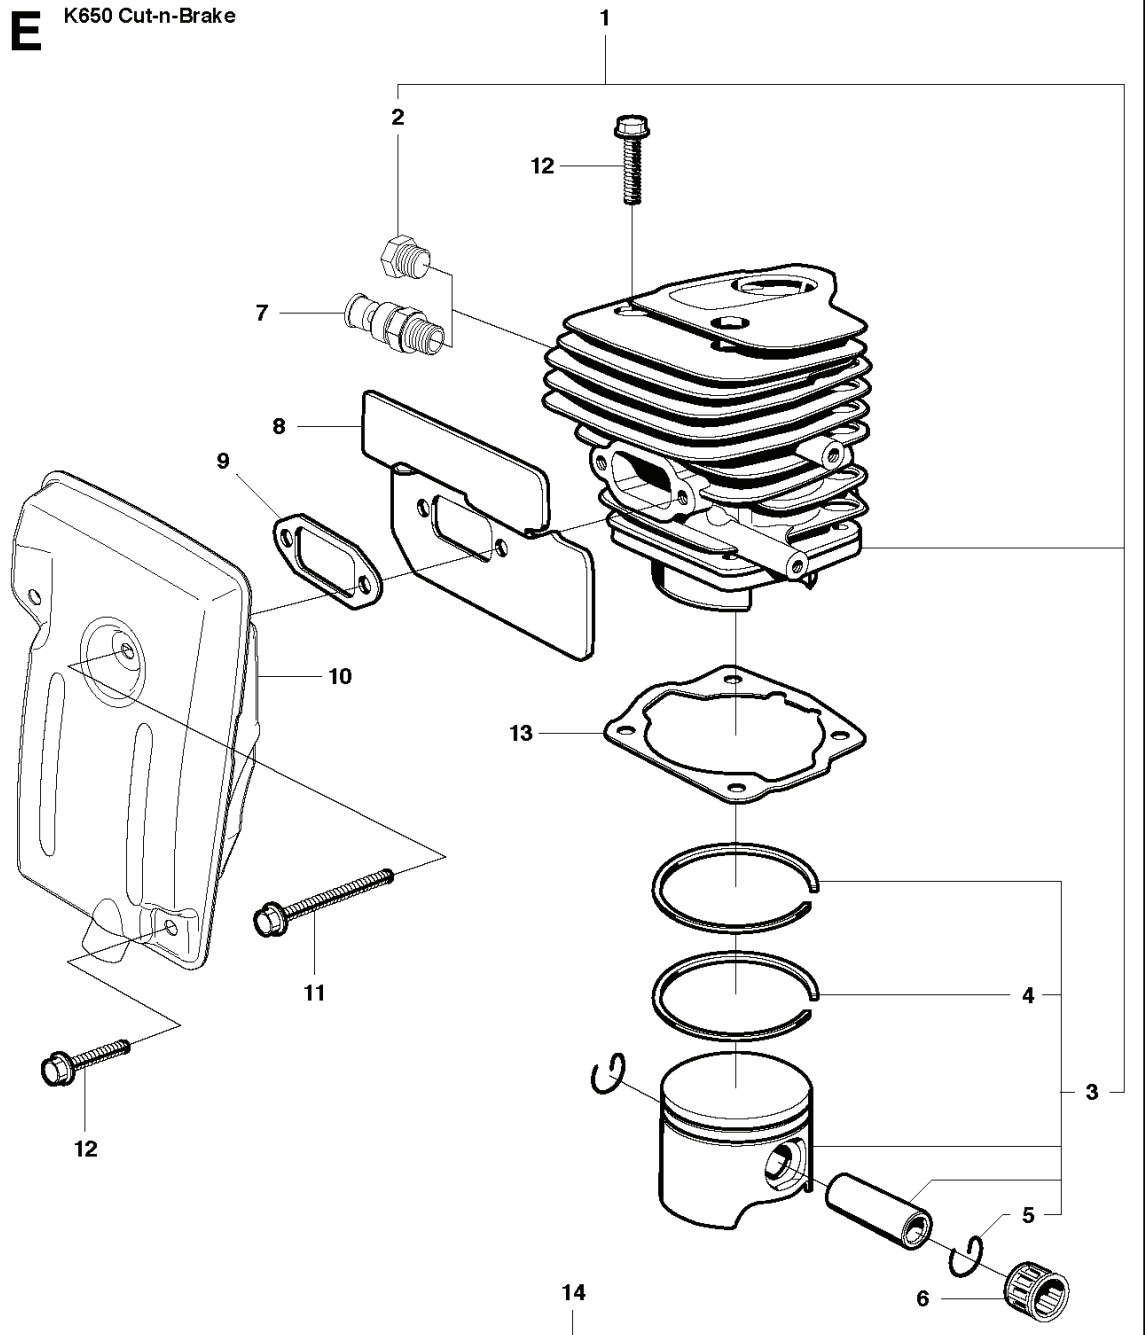

E

K650 Cut-n-Brake

REF.	PART NO.	DESCRIPTION	REMARK	QTY.	KIT
1	506243714	CYLINDER ASSY	Incl. 2, 3	1	
2	503552201	PLUG		1	
3	506384602	PISTON ASSY	Incl. 4, 5	1	
4	503289017	PISTON RING		2	
5	737431200	SNAP RING		2	
6	505302333	NEEDLE BEARING		1	
7	503715301	DECOMPRESSION VALVE		1	
8	506340701	COOLING PLATE		1	
9	506340601	GASKET	Gasket kit 14	1	
10	506380814	MUFFLER		1	
11	503200047	SCREW EHHFM		2	
12	503200005	SCREW EHHFM		5	
13	503491001	GASKET	Gasket kit 14	1	
14	544384202	GASKET KIT	Incl. 9, 13, 15 - 19	1	
15	503260204	SEALING RING		2	
16	503443101	GASKET		1	
17	506096401	GASKET		1	
18	506320301	GASKET		1	
19	506320201	GASKET		1