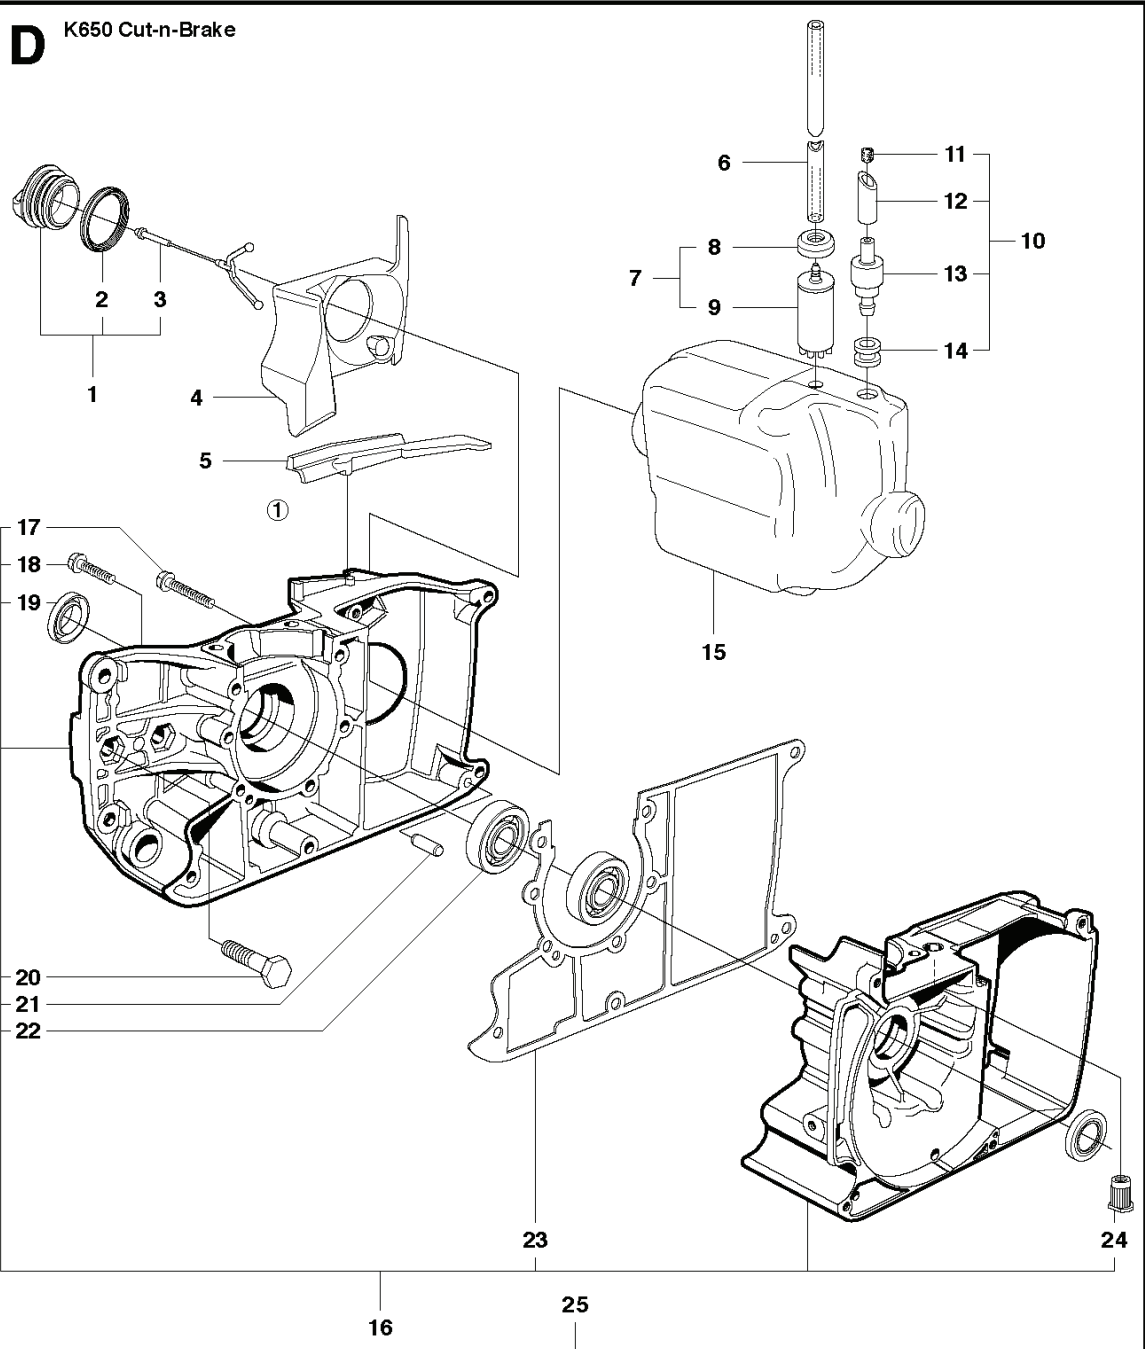

D K650 Cut-n-Brake

REF.	PART NO.	DESCRIPTION	REMARK	QTY.	KIT
1	506255903	TANK CAP ASSY	Incl. 2, 3	1	
2	506292101	GASKET		1	
3	503578901	HOLDER		1	
4	506345602	COVER		1	
5	506368001	SPACER		1	
6	501768326	FUEL HOSE		1	
7	506264111	FUEL FILTER	Incl. 8, 9	1	
8	506271101	HOSE CLAMP		1	
9	506264101	FUEL FILTER		1	
10	506071113	TANK VENT ASSY	Incl. 11 - 14	1	
11	504357201	PLUG		1	
12	501768304	FUEL HOSE		1	
13	506236101	TANK VENT		1	
14	506219101	GROMMET		1	
15	506256101	FUEL TANK		1	
16	544109304	CRANKCASE ASSY	Incl. 17 - 24	1	
17	503200007	SCREW EHHFM		3	
18	503200008	SCREW EHHFM		4	
19	503260204	SEALING RING	Gasket kit 25	2	
20	505220937	BAR BOLT		2	
21	720130710	PARALLEL PIN		2	
22	503250001	BALL BEARING		2	
23	503443101	GASKET	Gasket kit 25	1	
24	506317401	THREAD BUSHING		1	
25	544384202	GASKET KIT	Incl. 19, 23, 26 - 30	1	
26	506340601	GASKET		1	
27	503491001	GASKET		1	
28	506096401	GASKET		1	
29	506320301	GASKET		1	
30	506320201	GASKET		1