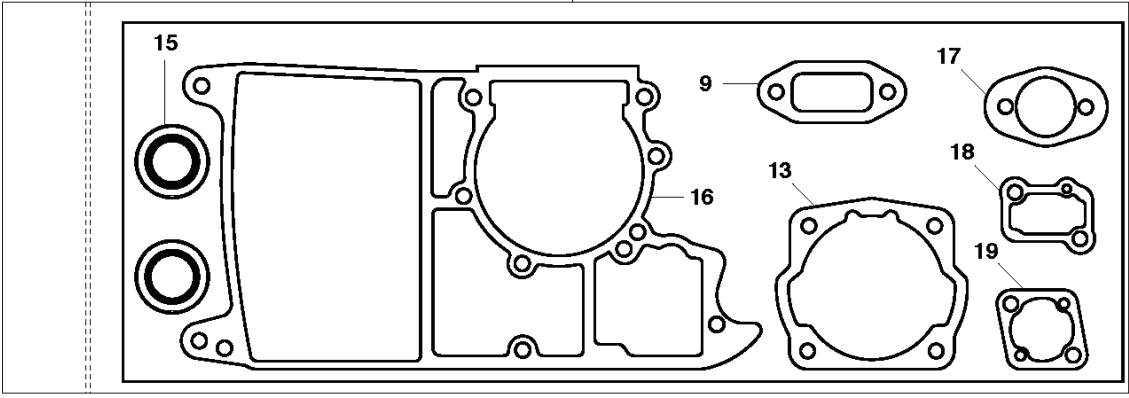

E

K650 Cut-n-Brake

REF.	PART NO.	DESCRIPTION	REMARK	QTY.	KIT
1	506243714	CYLINDER ASSY	Incl. 2, 3	1	
2	503552201	PLUG		1	
3	506384602	PISTON ASSY	Incl. 4, 5	1	
4	503289017	PISTON RING		2	
5	737431200	SNAP RING		2	
6	505302333	NEEDLE BEARING		1	
7	503715301	DECOMPRESSION VALVE		1	
8	506340701	COOLING PLATE		1	
9	506340601	GASKET	Gasket kit 14	1	
10	506380814	MUFFLER		1	
11	503200047	SCREW EHHFM		2	
12	503200005	SCREW EHHFM		5	
13	503491001	GASKET	Gasket kit 14	1	
14	544384202	GASKET KIT	Incl. 9, 13, 15 - 19	1	
15	503260204	SEALING RING		2	
16	503443101	GASKET		1	
17	506096401	GASKET		1	
18	506320301	GASKET		1	
19	506320201	GASKET		1