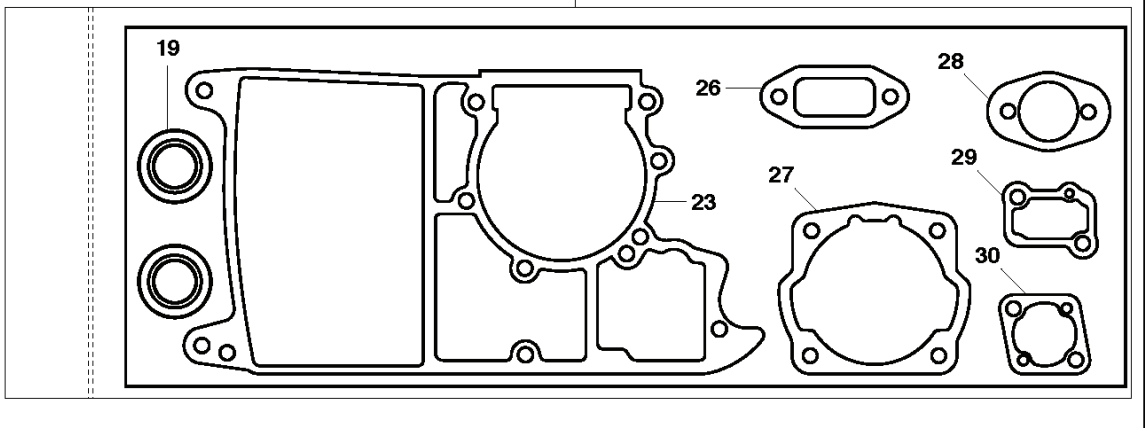

D K650 Cut-n-Brake

REF.	PART NO.	DESCRIPTION	REMARK	QTY.	KIT
1	506255903	TANK CAP ASSY	Incl. 2, 3	1	
2	506292101	GASKET		1	
3	503578901	HOLDER		1	
4	506345602	COVER		1	
5	506368001	SPACER		1	
6	501768326	FUEL HOSE		1	
7	506264111	FUEL FILTER	Incl. 8, 9	1	
8	506271101	HOSE CLAMP		1	
9	506264101	FUEL FILTER		1	
10	506071113	TANK VENT ASSY	Incl. 11 - 14	1	
11	504357201	PLUG		1	
12	501768304	FUEL HOSE		1	
13	506236101	TANK VENT		1	
14	506219101	GROMMET		1	
15	506256101	FUEL TANK		1	
16	544109304	CRANKCASE ASSY	Incl. 17 - 24	1	
17	503200007	SCREW EHHFM		3	
18	503200008	SCREW EHHFM		4	
19	503260204	SEALING RING	Gasket kit 25	2	
20	505220937	BAR BOLT		2	
21	720130710	PARALLEL PIN		2	
22	503250001	BALL BEARING		2	
23	503443101	GASKET	Gasket kit 25	1	
24	506317401	THREAD BUSHING		1	
25	544384202	GASKET KIT	Incl. 19, 23, 26 - 30	1	
26	506340601	GASKET		1	
27	503491001	GASKET		1	
28	506096401	GASKET		1	
29	506320301	GASKET		1	
30	506320201	GASKET		1