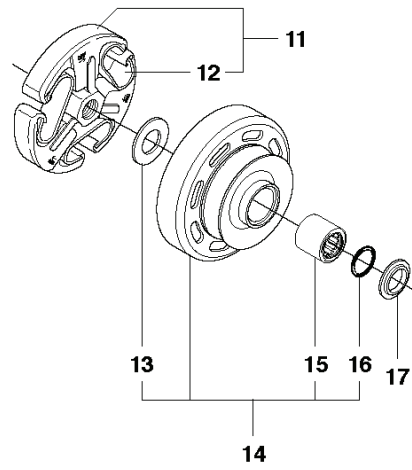

N K650 Cut-n-Brake

REF.	PART NO.	DESCRIPTION	REMARK	QTY.	KIT
1	503280418	CARBURETTOR	Tillotson HS 175N. Incl. 2 - 39	1	
2	506271401	MET.RETENTION SCREW		4	
3	506316101	DIAPHRAGM		1	
4	506311501	INSERT	Yellow	1	
5	501220901	DIAPHRAGM	Kit 38 & 39	1	
6	501220801	GASKET	Kit 38 & 39	1	
7	501485201	SCREW		1	
8	501222101	PIN		1	
9	503779801	CHECKVALVE ASSY		1	
10	501220201	PLUG		1	
11	501222001	LEVER	Kit 39	1	
12	501220301	PLUG	Kit 39	1	
13	501222501	SPRING		1	
14	505316550	NEEDLE	Kit 39	1	
15	501821801	THROTTLE SH.'E' RING		1	
16	503653101	THROTTLE SH.WASHER		1	
17	503653001	WASHER		1	
18	505316495	THROTTLE SH.QUADRING		1	
19	503534001	NIPPLE		1	
20	501220401	BALL		1	
21	501220501	SPRING		1	
22	506275701	SEAL CHOKE SHAFT		1	
23	506276101	RETAINER		1	
24	506238301	CHOKE		1	
25	503652701	SCREW SHUTTER		1	
26	506275601	CHOKE SHAFT		1	
27	503578701	IDLE SPEED SCREW		1	
28	503578601	BALL		1	
29	505316605	THROTTLE SH. SPRING		1	
30	501427101	SLEEVE		2	
31	505316619	THROTTLE SH.&LEVER		1	
32	505316114	THROTTLE FLAP		1	
33	503988201	SCREEN		1	
34	501221201	DIAGRAM	Kit 38 & 39	1	
35	501221301	GASKET	Kit 38 & 39	1	
36	501221401	COVER		1	
37	501221501	SCREW		4	
38	506321201	REPAIR KIT		1	
39	501494802	GASKET KIT		1	

C

K650 Cut-n-Brake

REF.	PART NO.	DESCRIPTION	REMARK	QTY.	KIT
1	731231801	HEXAGON NUT		2	
2	503203419	SCREW CCRPANMO		1	
3	544104805	CLUTCH COVER	Incl. 4 - 9	1	
4	506405402	CLUTCH COVER		1	
5	506403401	PAWL		1	
6	735310820	E-CLIP		1	
7	506402601	SCREW		1	
8	506403301	BELT		1	
9	503212716	SCREW CRPANT		2	
10	544374502	LABEL		1	
11	503744404	CLUTCH ASSY	Incl. 12	1	
12	503744301	CLUTCH SPRING		3	
13	503230073	WASHER		1	
15	506403202	GEAR WHEEL		1	
14	505302415	NEEDLE BEARING	Incl. 13, 15, 16	1	
16	740480703	O-RING		1	
17	506331601	SUPPORT RING		1	