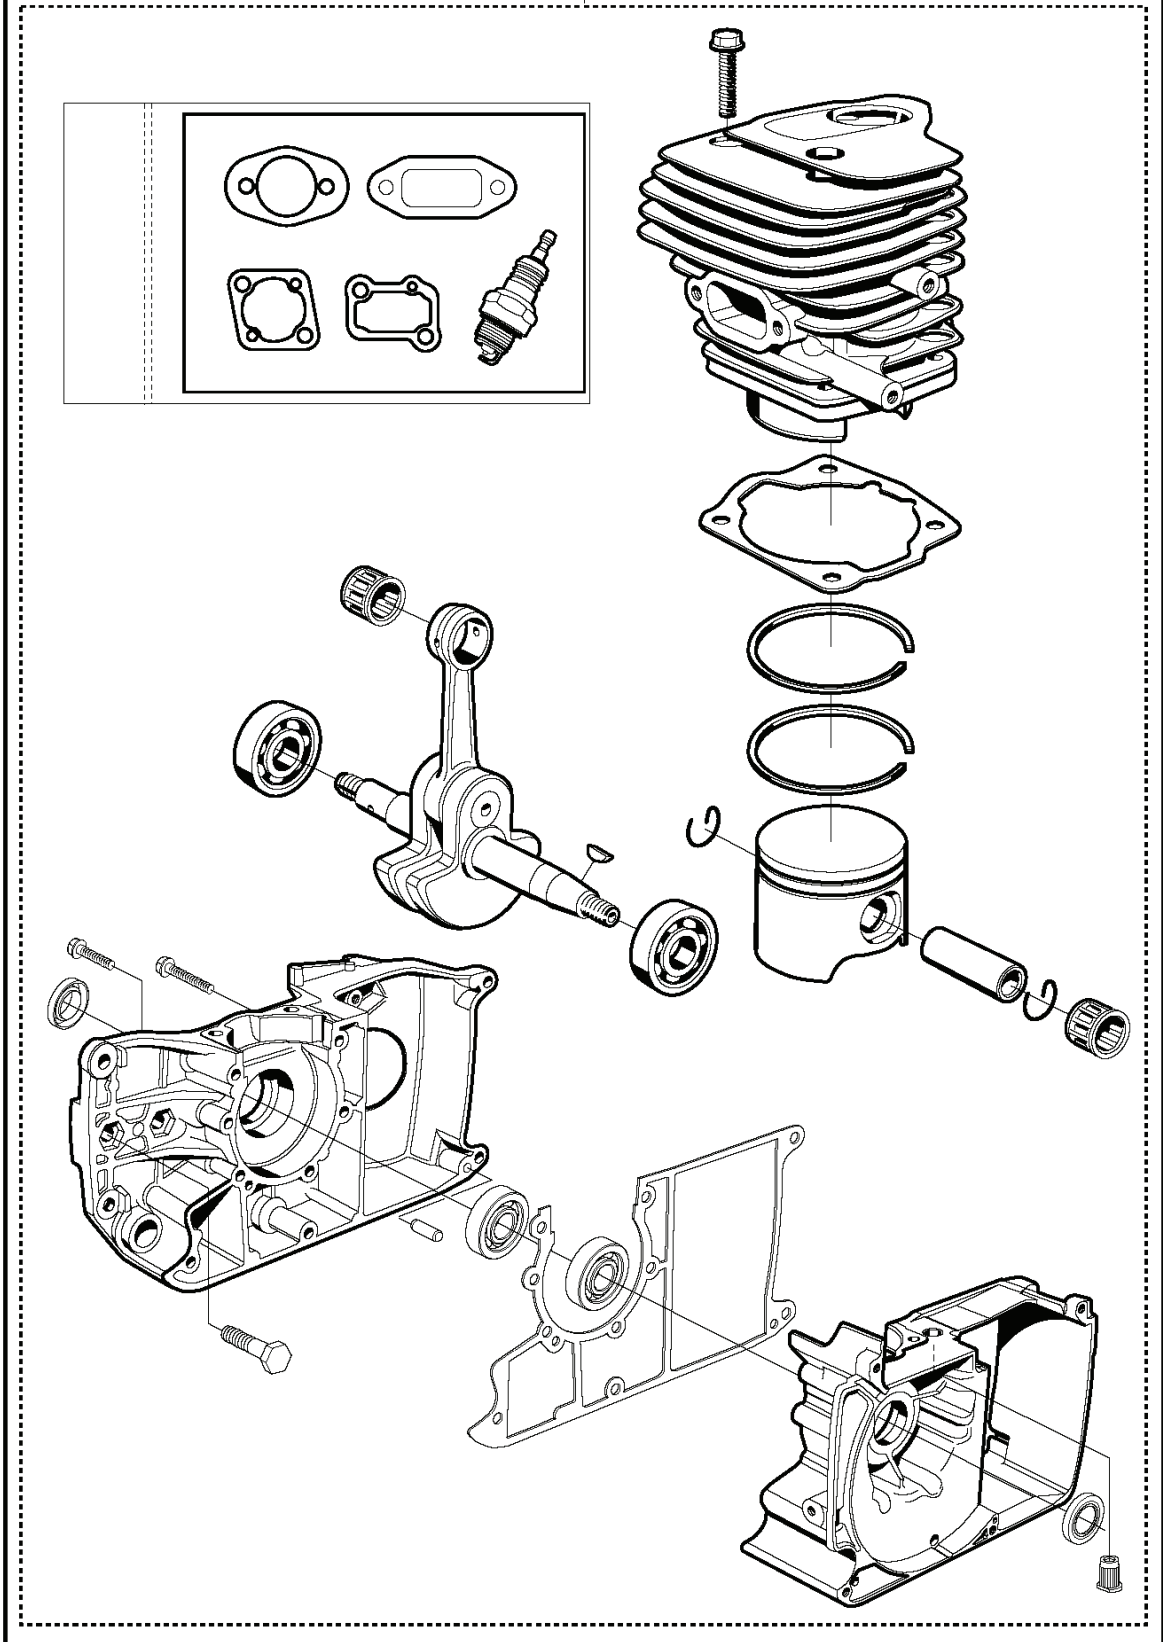

REF.	PART NO.	DESCRIPTION	REMARK	QTY.	KIT
1	501485402	SPARK PLUG CAP		1	
2	503235111	SPARK PLUG		1	
3	503411802	CABLE		1	
4	503202520	SCREW IHSCM		2	
5	544018801	IGNITION SYSTEM		1	
6	505277516	CABLE SLEEVE		1	
7	506387834	IGNITION CABLE		1	
8	503220401	NUT		1	
9	506218602	FLYWHEEL ASSY		1	
10	503230042	WASHER		2	
11	501634801	SPRING		2	
12	501673203	PAWL		2	
13	501819901	SCREW		2	

Q

K650 Cut-n-Break

1