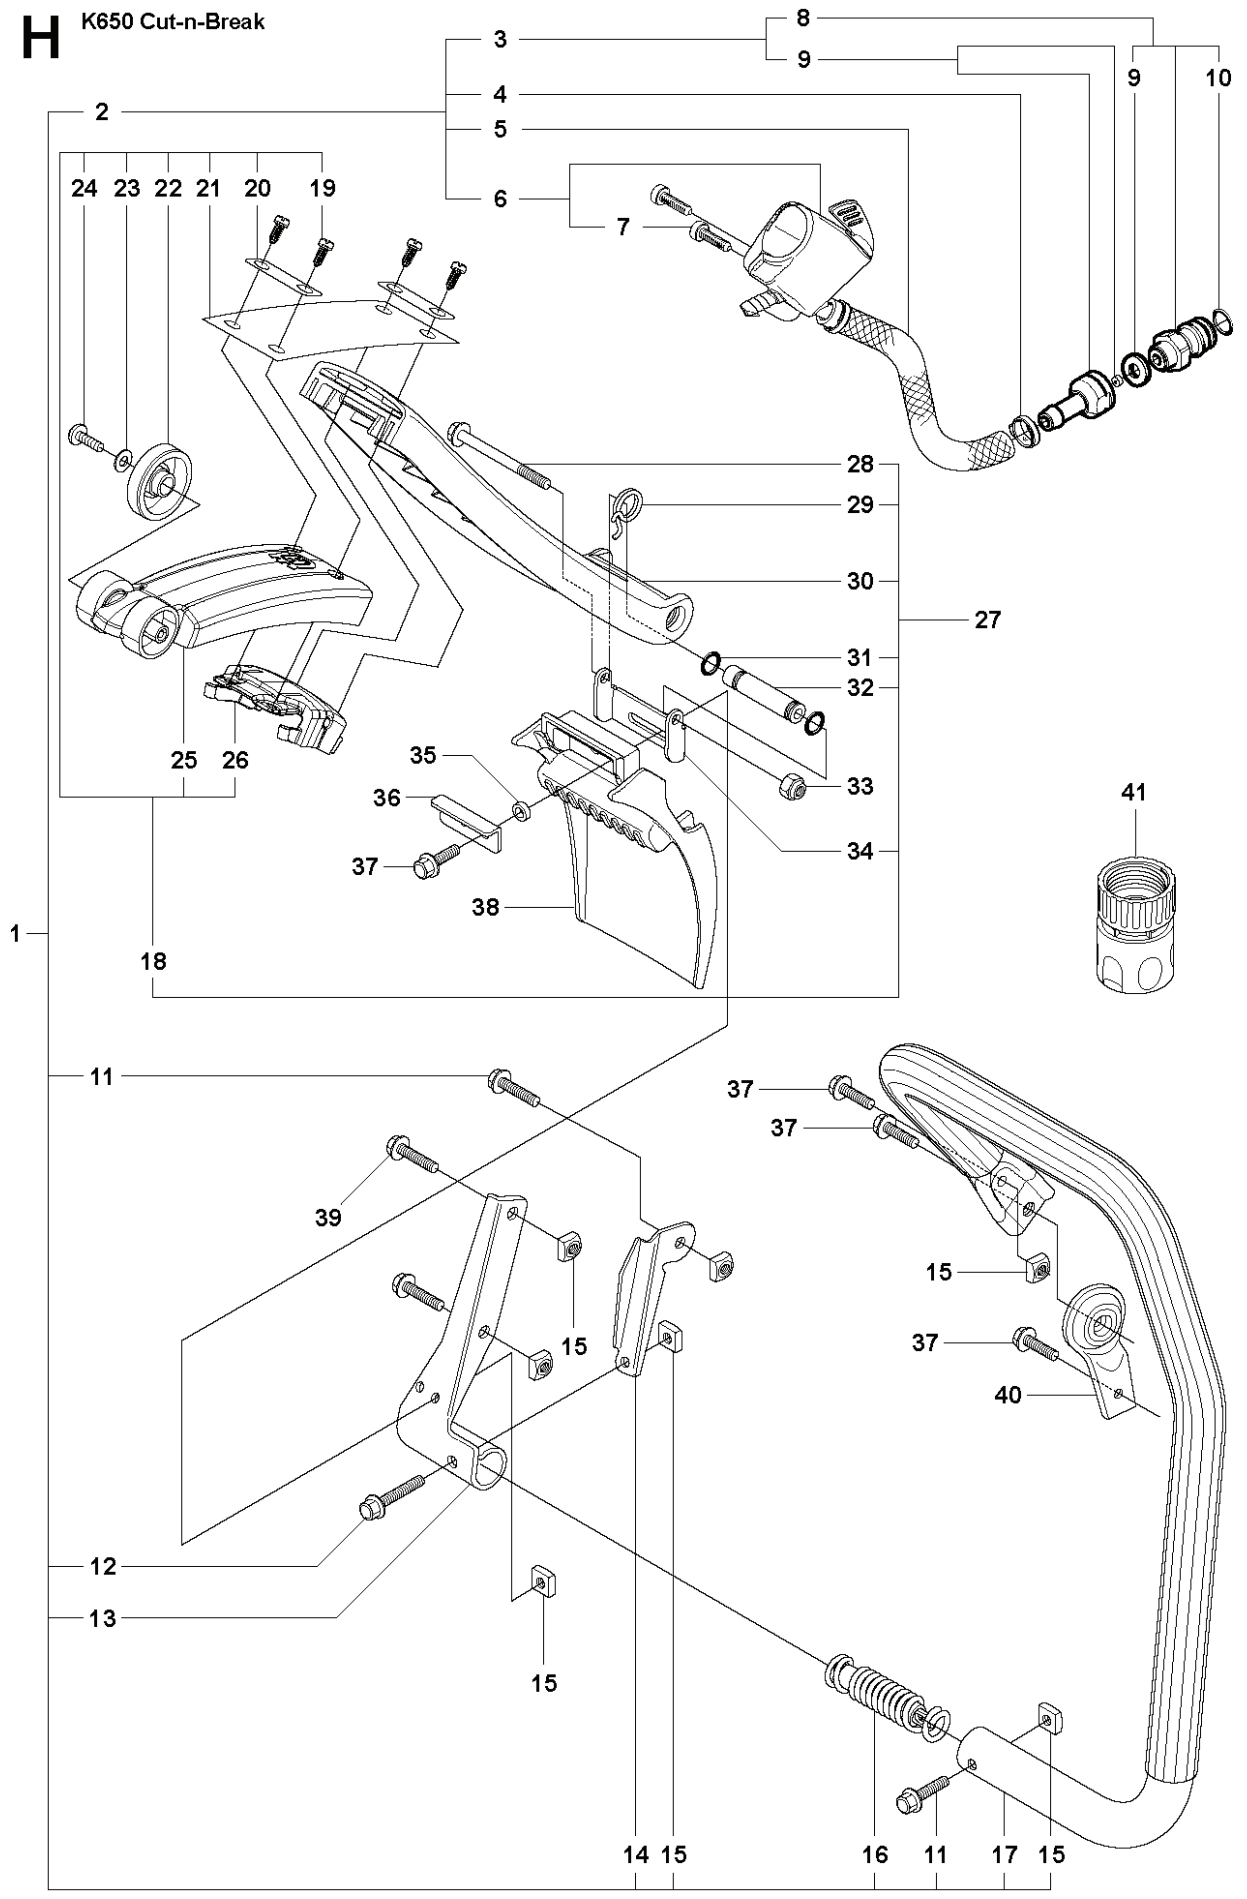

H K650 Cut-n-Break

REF.	PART NO.	DESCRIPTION	REMARK	QTY.	KIT
1	544111004	HANDLE	Incl. 2, 11 - 17	1	
2	506385906	HOSE ASSY	Incl. 3-6	1	
3	522934802	NIPPLE	Incl. 8,9	1	
4	506498702	HOSE CLAMP		2	
5	506607502	HOSE	L=530MM	1	
6	506386004	VALVE ASSY	Incl. 7	1	
7	503218874	SCREW IHSCT		2	
8	510012001	MUFFLER ASSY	Incl. 9,10	1	
9	531074260	WASHER		1	
10	505103501	O-RING		1	
11	503200005	SCREW EHHFM		1	
12	503200008	SCREW EHHFM		1	
13	506144201	GROUND SUPPORT		1	
14	506039901	STAY		1	
15	503226504	SQUARE NUT		6	
16	505279513	DAMPER		1	
17	506403502	HANDLE		1	
18	510056601	SPRAY GUARD	Incl. 19-26	1	
19	503212716	SCREW CRPANT		4	
20	510202001	WASHER		2	
21	510202401	BAND		1	
22	506262202	WHEEL		2	
23	734488001	WASHER		2	
24	503214601	SCREW		2	
25	510007201	SPRAY GUARD		1	
26	510007301	GUIDE		1	
27	544104704	SPRAY GUARD	Incl. 18, 28 - 34	1	
28	503200001	SCREW EHHFM		1	
29	506406001	SPRING		1	
30	506406302	SPRAY GUARD		1	
31	740420500	O-RING		2	
32	506403701	BUSHING		1	
33	732211401	LOCK NUT		1	
34	506403801	BRACKET		1	
35	544039201	BUSHING		2	
36	544032201	PLATE		1	
37	503200004	SCREW EHHFM		4	
38	544032102	SPRAY GUARD		1	
39	503200035	SCREW EHHFM		2	
40	506296502	ANTIVIBRATION ELEMENT		1	
41	503266003	COUPLER	USA	1	
41	503266004	COUPLER		1