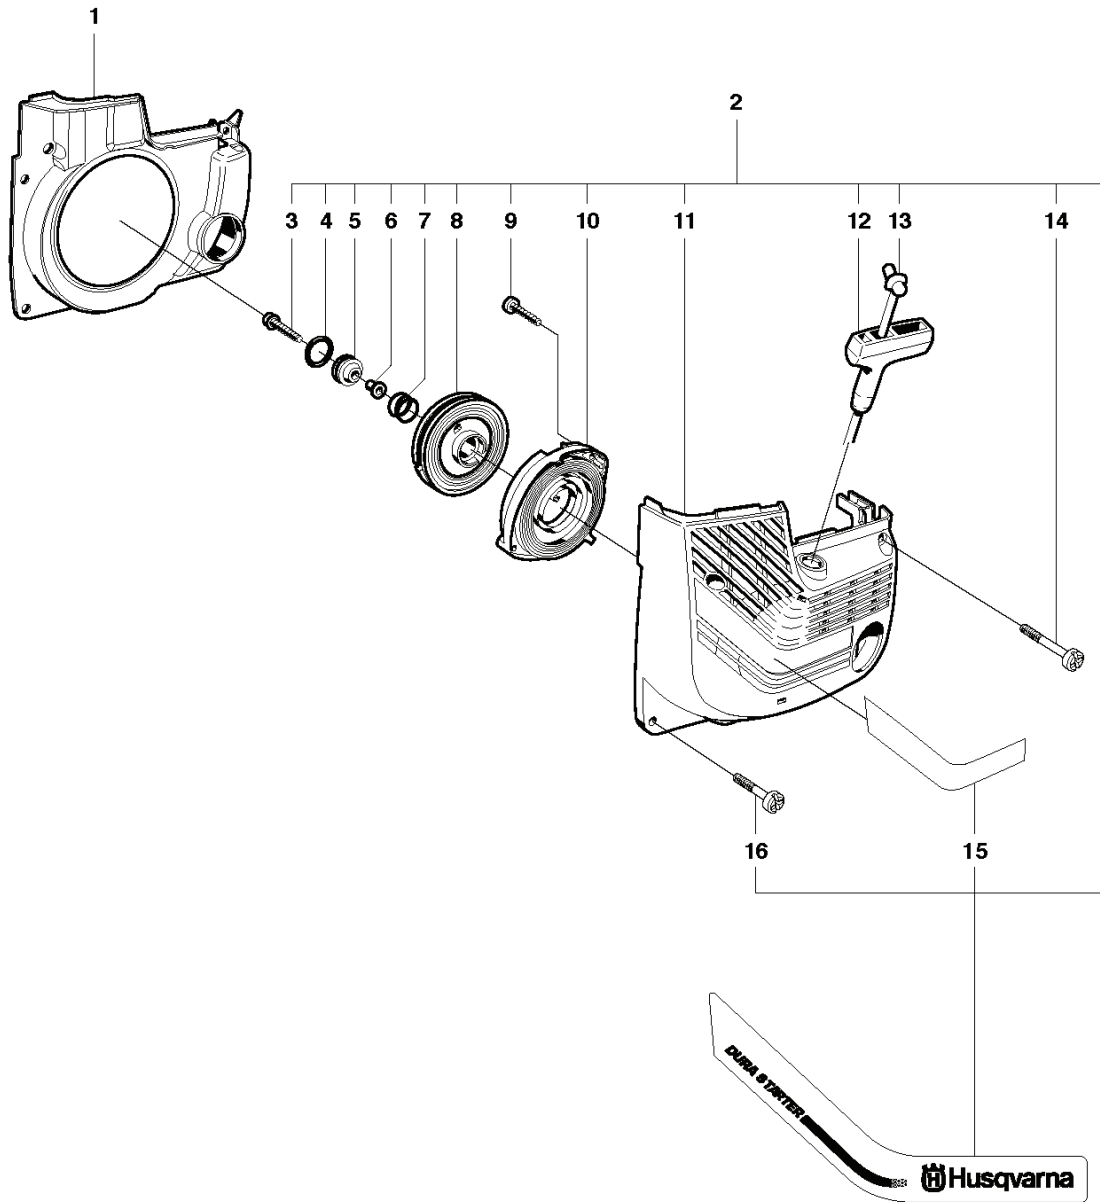

J

K650 Cut-n-Break

REF.	PART NO.	DESCRIPTION	REMARK	QTY.	KIT
1	506219002	AIR CONDUCTOR		1	
2	506259503	STARTER	Incl. 3 - 16	1	
3	503216722	SCREW IHSCFT		1	
4	740431300	O-RING		1	
5	506251401	GROMMET		1	
6	506263101	SPACING SLEEVE		1	
7	506253001	COMPRESSION SPRING		1	
8	506258102	STARTER PULLEY		1	
9	503212810	SCREW CCRPANT		2	
10	506258901	RECOIL SPRING		1	
11	506218903	STARTER HOUSING		1	
12	503127901	STARTER HANDLE		1	
13	506335615	CORD		1	
14	503203425	SCREW CCRPANMO		2	
15	544913001	LABEL		1	
16	503203419	SCREW CCRPANMO		2