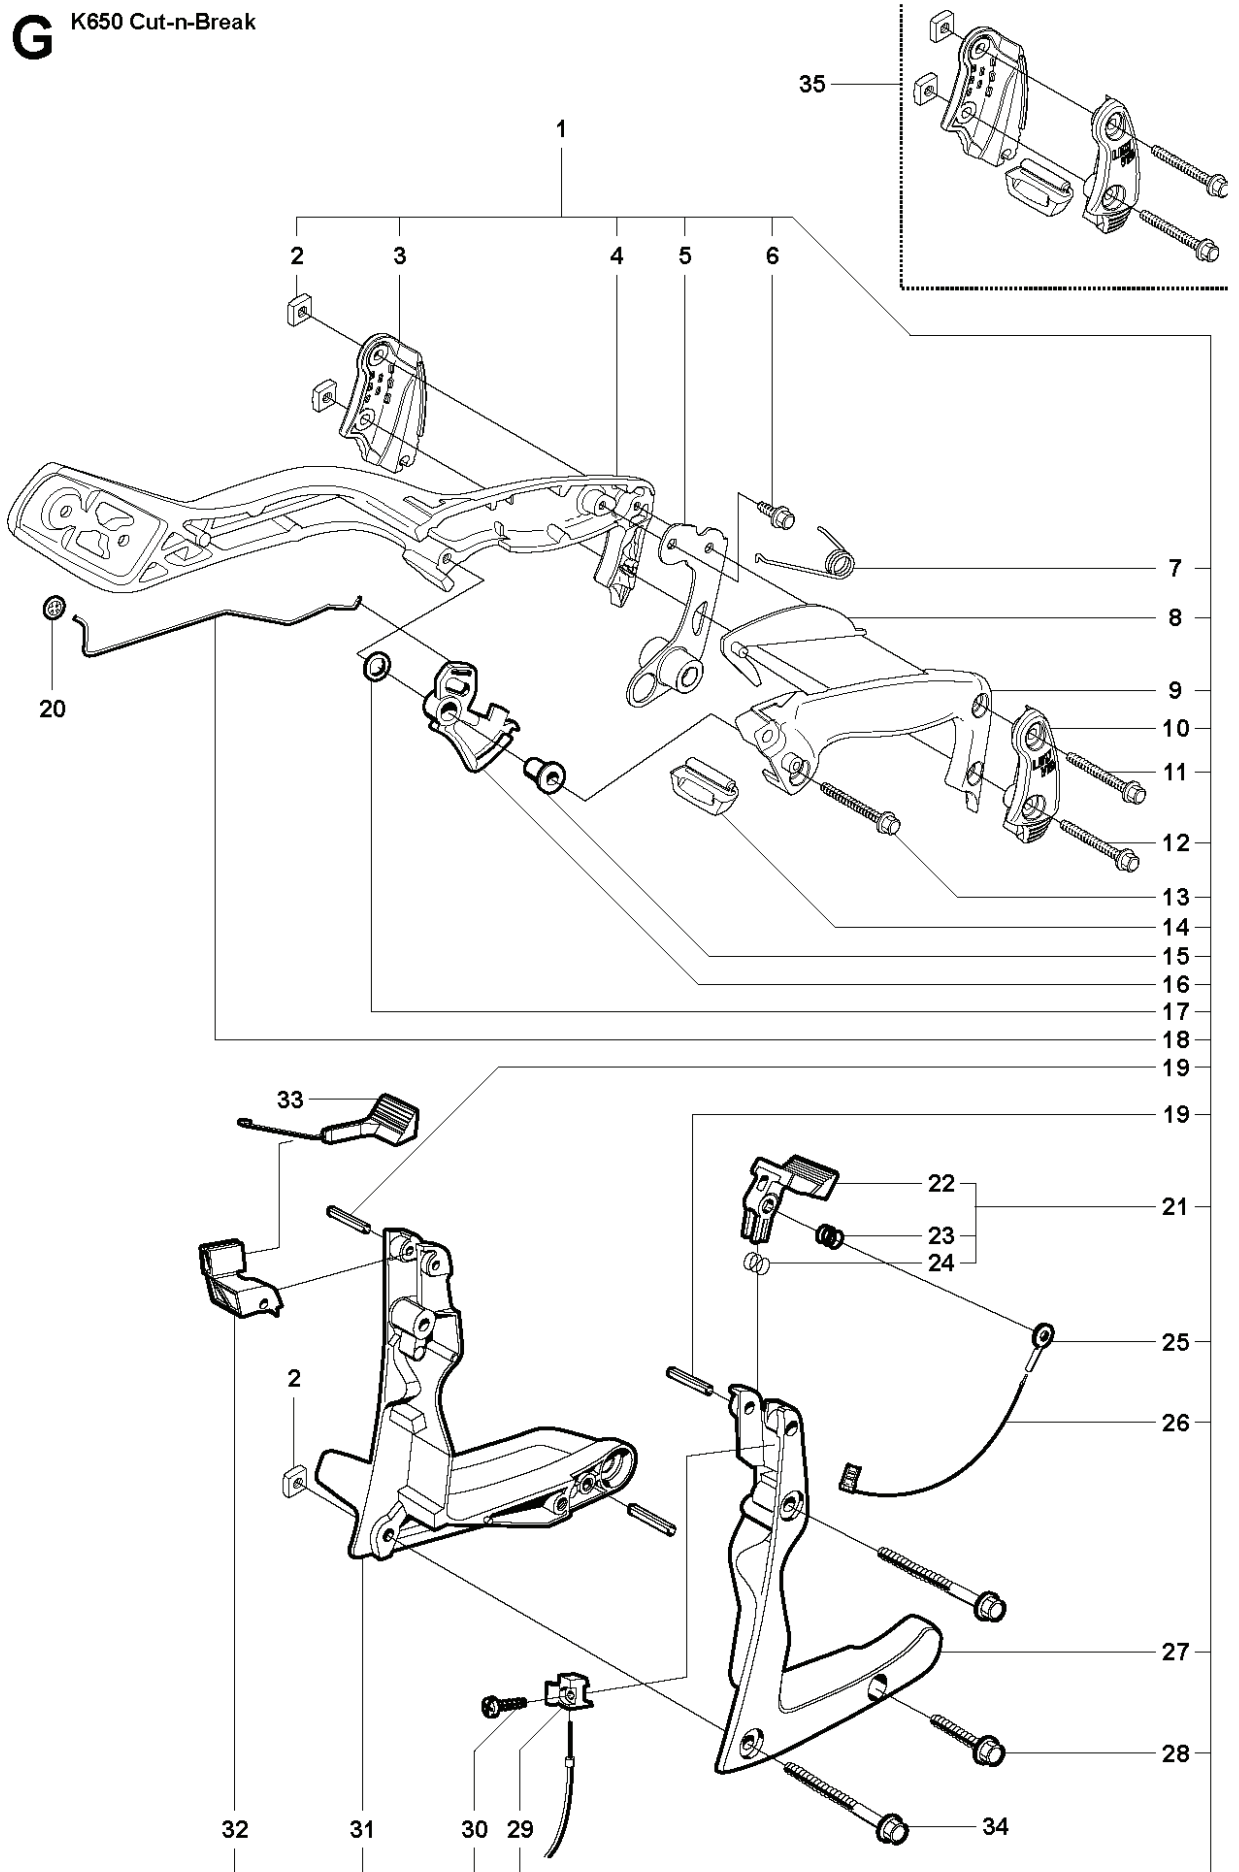

REF.	PART NO.	DESCRIPTION	REMARK	QTY.	KIT
1	501691702	COMBINATION WRENCH	NV 13 - 19	1	
2	544178002	TOOL		1	
3	544178101	PULLER		1	
4	544384202	GASKET KIT		1	
5	503260204	SEALING RING		2	
6	503443101	GASKET		1	
7	506340601	GASKET		1	
8	503491001	GASKET		1	
9	506096401	GASKET		1	
10	506320301	GASKET		1	
11	506320201	GASKET		1	

G K650 Cut-n-Break