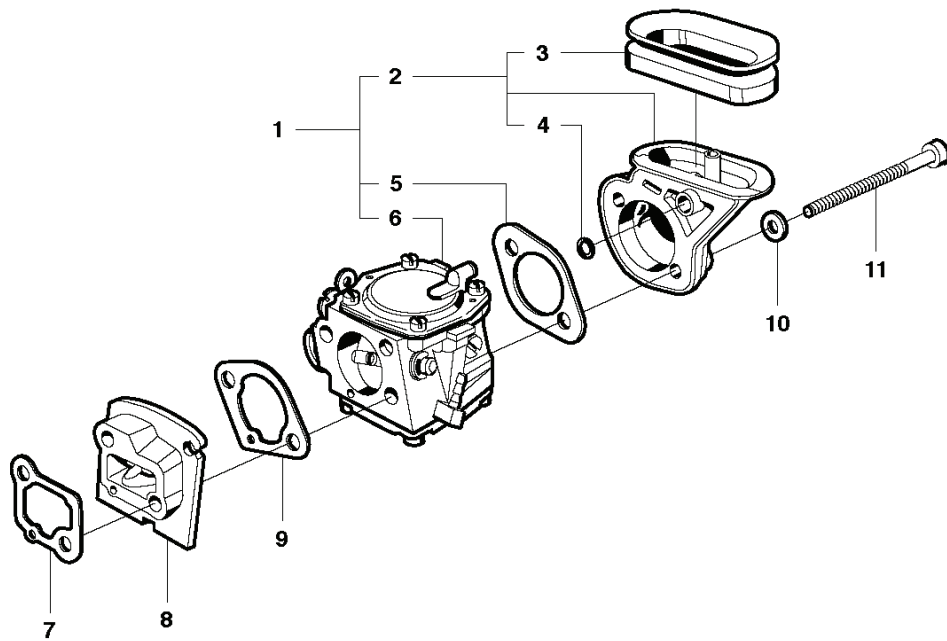

M K650 Cut-n-Break