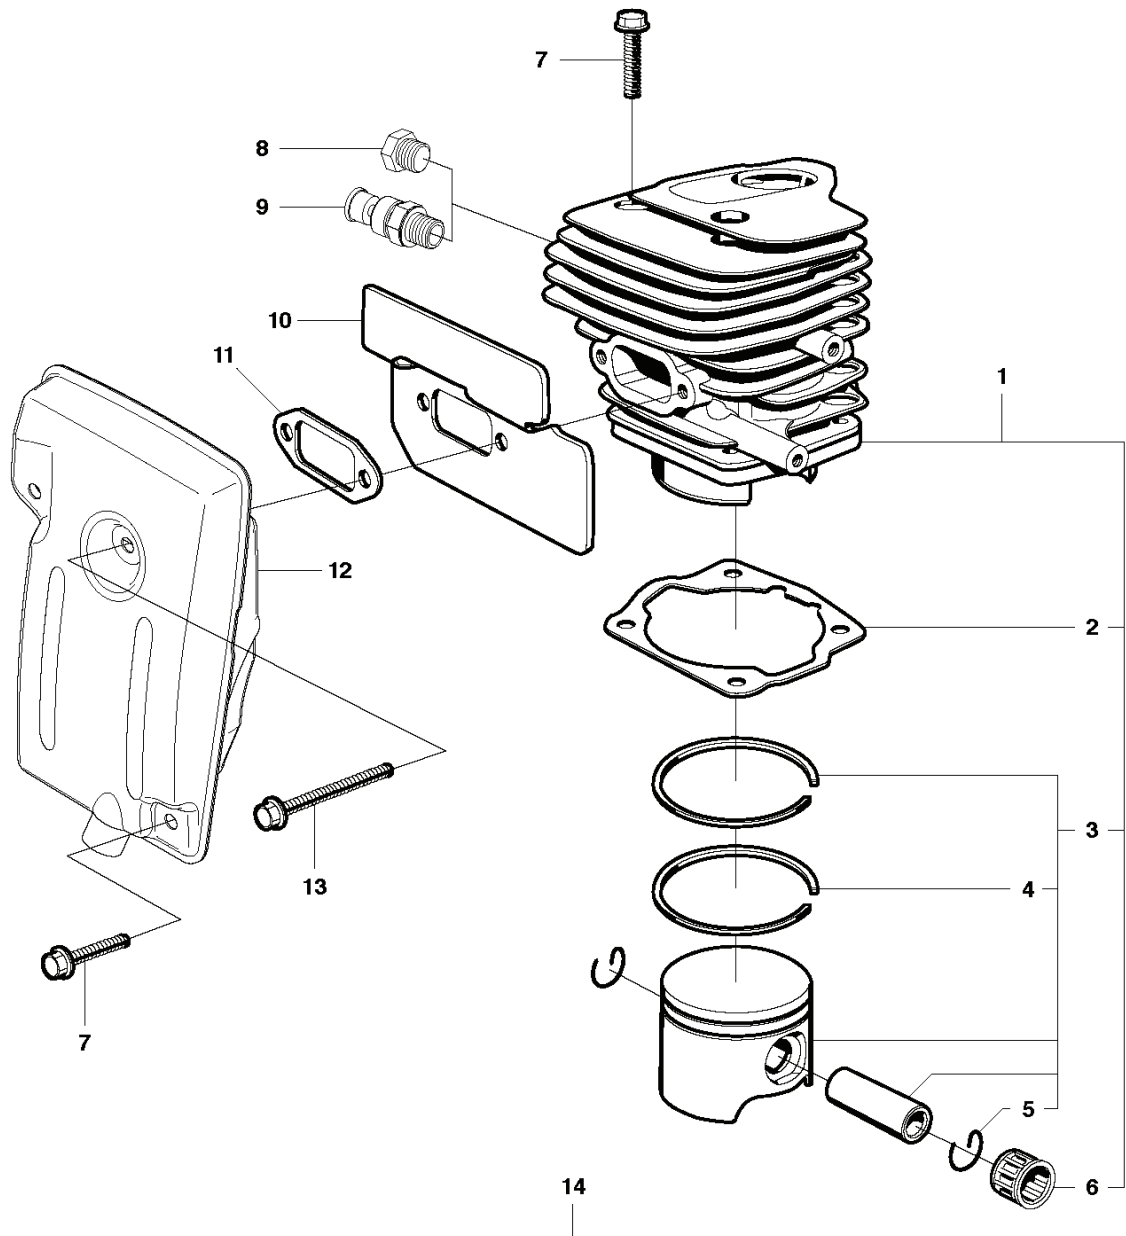

E K650 Cut-n-Break

REF.	PART NO.	DESCRIPTION	REMARK	QTY.	KIT
1	506243715	CYLINDER ASSY	Incl. 2, 3, 6	1	
2	503491001	GASKET	Gasket kit 14	1	
3	506384602	PISTON ASSY	Incl. 4, 5	1	
4	503289017	PISTON RING		2	
5	737431200	SNAP RING		2	
6	505302333	NEEDLE BEARING		1	
7	503200005	SCREW EHHFM		5	
8	503552201	PLUG		1	
9	503715301	DECOMPRESSION VALVE		1	
10	506340701	COOLING PLATE		1	
11	506340601	GASKET	Gasket kit 14	1	
12	506380814	MUFFLER		1	
13	503200047	SCREW EHHFM		2	
14	544384202	GASKET KIT	Incl. 2, 11, 15 - 19	1	
15	503260204	SEALING RING		2	
16	503443101	GASKET		1	
17	506096401	GASKET		1	
18	506320301	GASKET		1	
19	506320201	GASKET		1