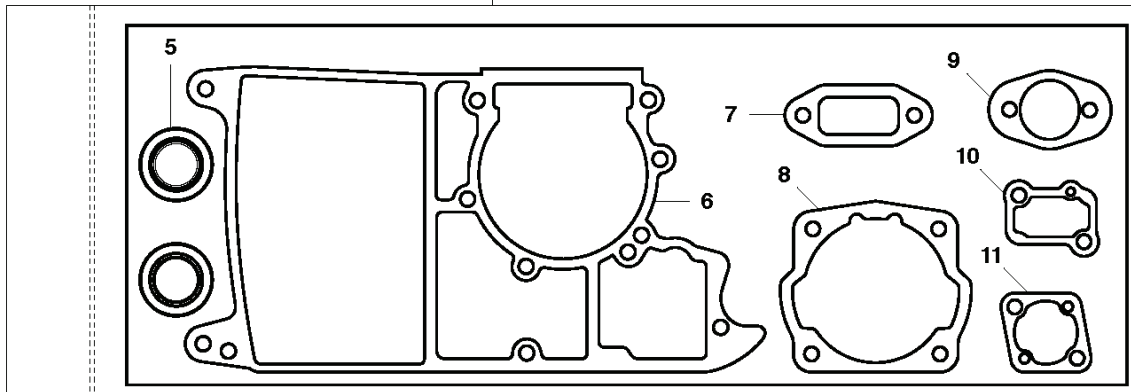

P K650 Cut-n-Break
Accessories
Zubehöre
Accessoires
Acessorios
Tillbehör

4