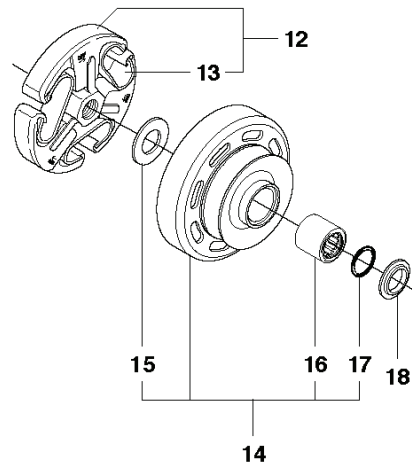

**N**

K650 Cut-n-Break

REF.	PART NO.	DESCRIPTION	REMARK	QTY.	KIT
1	503280418	CARBURETTOR	Tillotson HS 175N. Incl. 2 - 39	1	
2	506271401	MET.RETENTION SCREW		4	
3	506316101	DIAPHRAGM		1	
4	506311501	INSERT	Yellow	1	
5	501220901	DIAPHRAGM	Kit 38 & 39	1	
6	501220801	GASKET	Kit 38 & 39	1	
7	501485201	SCREW		1	
8	501222101	PIN		1	
9	503779801	CHECKVALVE ASSY		1	
10	501220201	PLUG		1	
11	501222001	LEVER	Kit 39	1	
12	501220301	PLUG	Kit 39	1	
13	501222501	SPRING		1	
14	505316550	NEEDLE	Kit 39	1	
15	501821801	THROTTLE SH.'E' RING		1	
16	503653101	THROTTLE SH.WASHER		1	
17	503653001	WASHER		1	
18	505316495	THROTTLE SH.QUADRING		1	
19	503534001	NIPPLE		1	
20	501220401	BALL		1	
21	501220501	SPRING		1	
22	506275701	SEAL CHOKE SHAFT		1	
23	506276101	RETAINER		1	
24	506238301	CHOKE		1	
25	503652701	SCREW SHUTTER		1	
26	506275601	CHOKE SHAFT		1	
27	503578701	IDLE SPEED SCREW		1	
28	503578601	BALL		1	
29	505316605	THROTTLE SH. SPRING		1	
30	501427101	SLEEVE		2	
31	505316619	THROTTLE SH.&LEVER		1	
32	505316114	THROTTLE FLAP		1	
33	503988201	SCREEN		1	
34	501221201	DIAGRAM	Kit 38 & 39	1	
35	501221301	GASKET	Kit 38 & 39	1	
36	501221401	COVER		1	
37	501221501	SCREW		4	
38	506321201	REPAIR KIT		1	
39	501494802	GASKET KIT		1	

**C**

K650 Cut-n-Break

REF.	PART NO.	DESCRIPTION	REMARK	QTY.	KIT
1	731231801	HEXAGON NUT		2	
2	503203419	SCREW CCRPANMO		1	
3	544104805	CLUTCH COVER	Incl. 4 - 10	1	
4	506405402	CLUTCH COVER		1	
5	503230401	WASHER		2	
6	506403401	PAWL		1	
7	735310820	E-CLIP		1	
8	506402601	SCREW		1	
9	506403301	BELT		1	
10	503212716	SCREW CRPANT		2	
11	544374502	LABEL		1	
12	503744404	CLUTCH ASSY	Incl. 13	1	
13	503744301	CLUTCH SPRING		3	
15	503230073	WASHER		1	
14	506403202	GEAR WHEEL	Incl. 15 - 17	1	
16	505302415	NEEDLE BEARING		1	
17	740480703	O-RING		1	
18	506331601	SUPPORT RING		1	