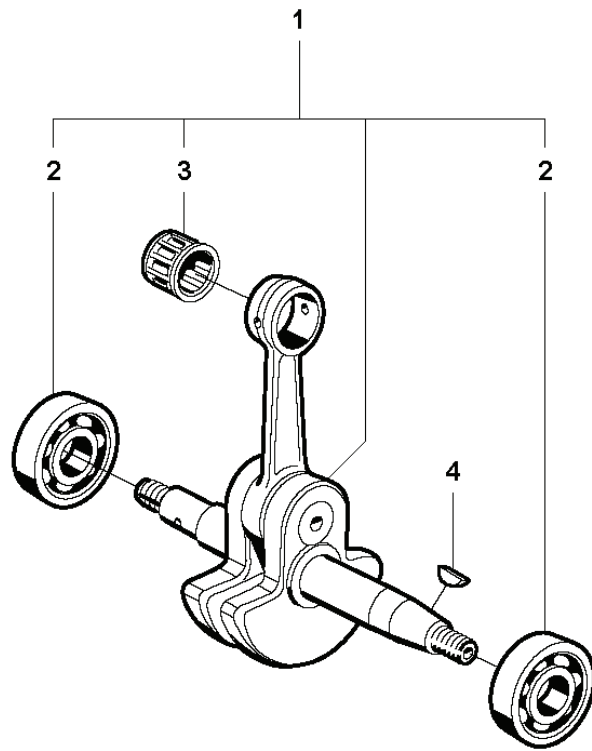

F K650 Cut-n-Break

REF.	PART NO.	DESCRIPTION	REMARK	QTY.	KIT
1	506351001	CRANKSHAFT ASSY	Incl. 2, 3	1	
2	503250001	BALL BEARING		2	
3	505302333	NEEDLE BEARING		1	
4	735880600	WOODRUFF KEY		1