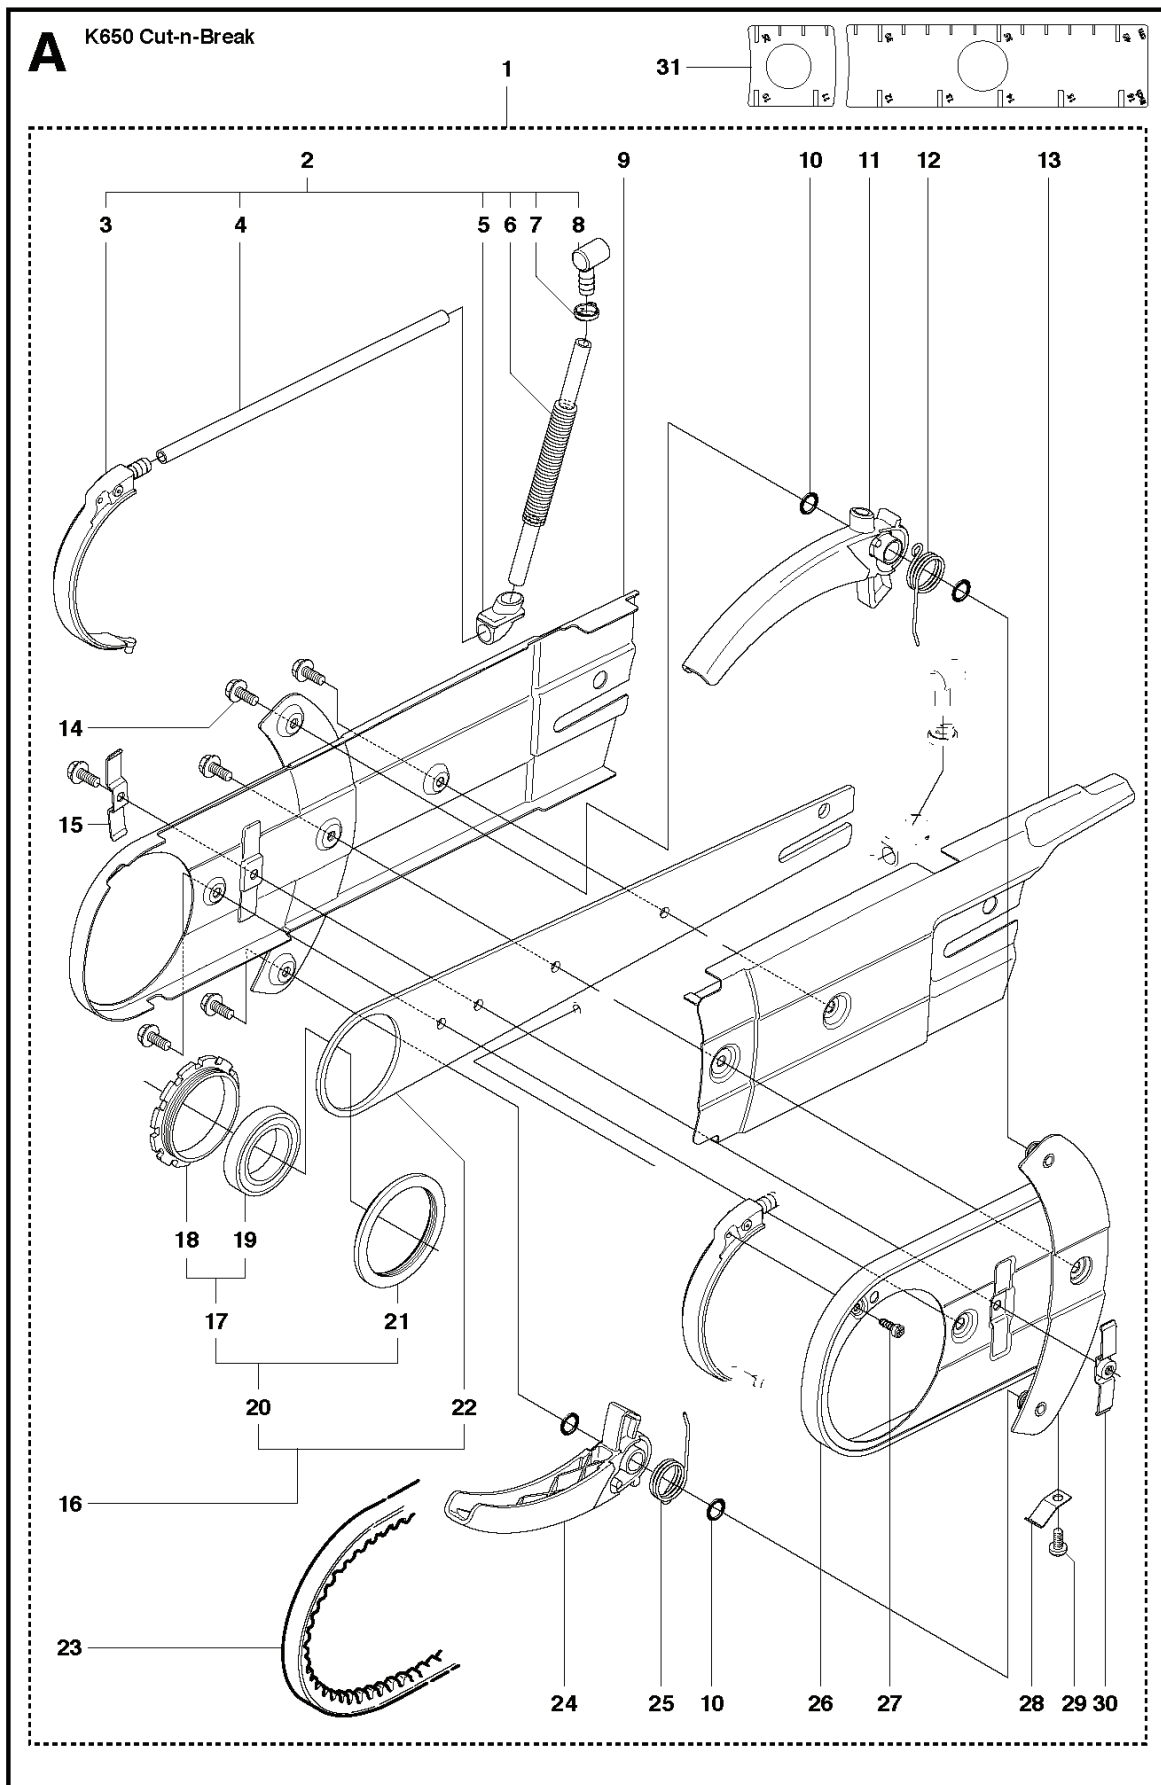

A

K650 Cut-n-Break

REF.	PART NO.	DESCRIPTION	REMARK	QTY.	KIT
1	544105204	CUTTER ARM	Incl. 2, 9 - 16, 23 - 30	1	
2	544105004	HOSE	Incl. 3 - 8	1	
3	504875201	SEALING		1	
4	544041701	HOSE		1	
5	506405702	GROMMET		1	
6	506352702	PROTECTIVE SPRING		1	
7	506095605	HOSE CLAMP		1	
8	506409802	NIPPLE		1	
9	506405502	BELT GUARD		1	
10	503263008	O-RING		2	
11	506406403	BLADE GUARD		1	
12	506406101	SPRING		1	
13	506405002	BELT GUARD		1	
14	503200002	SCREW EHHFM		6	
15	506405601	DEFLECTION LIMITER		1	
16	544103703	BAR	Incl. 20, 22	1	
17	544105703	BEARING CAGE	Incl. 18, 19	1	
18	506402802	BEARING CAGE		1	
19	544105901	BEARING		1	
20	504142501	KIT	Incl. 17, 21	1	
21	506402902	BUSHING		1	
22	506405301	BAR		1	
23	506372721	BELT		1	
24	506406502	BLADE GUARD		1	
25	506406102	SPRING		1	
26	506404602	WEAR PROTECTION		1	
27	503212810	SCREW CCRPANT		1	
28	506405101	STOP		2	
29	724128401	SCREW CRPANM		2	
30	506405602	DEFLECTION LIMITER		1	
31	544374402	LABEL		1