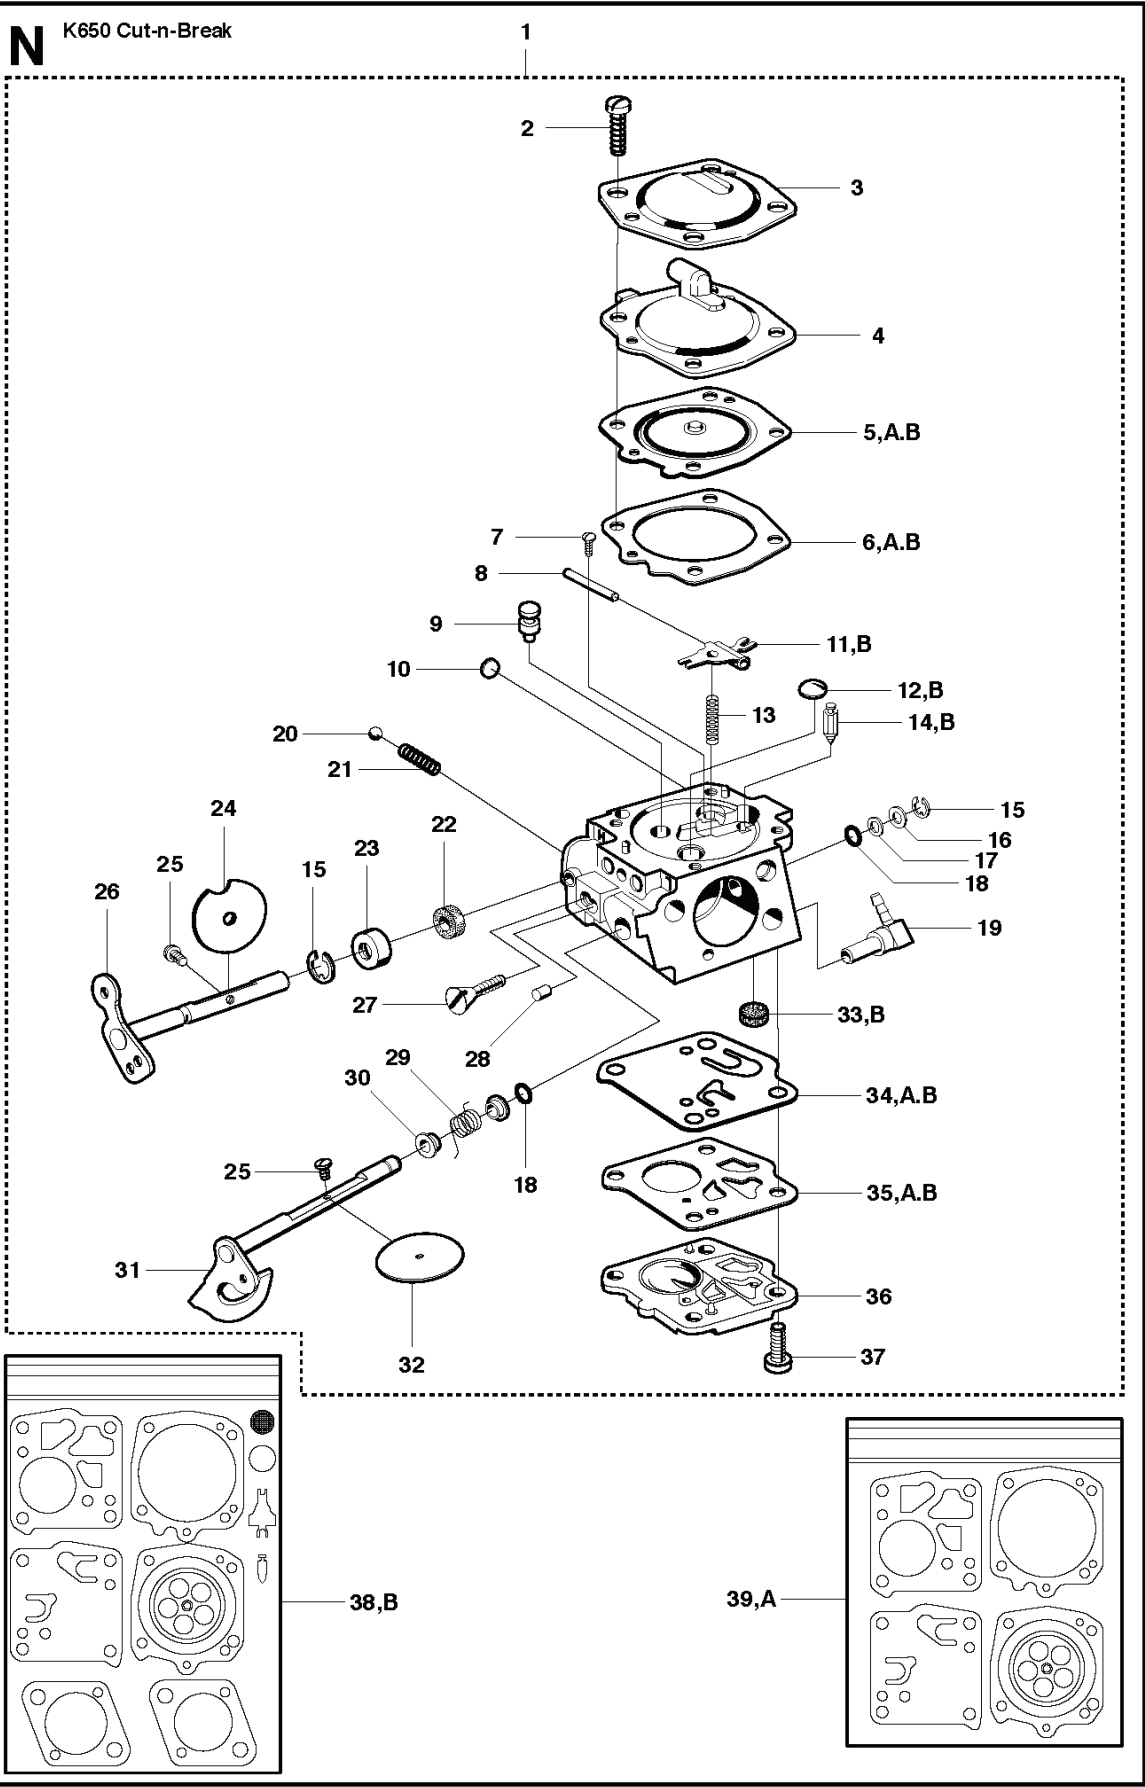

N

K650 Cut-n-Break

REF.	PART NO.	DESCRIPTION	REMARK	QTY.	KIT
1	503280418	CARBURETTOR	Tillotson HS 175N. Incl. 2 - 39	1	
2	506271401	MET.RETENTION SCREW		4	
3	506316101	DIAPHRAGM		1	
4	506311501	INSERT	Yellow	1	
5	501220901	DIAPHRAGM	Kit 38 & 39	1	
6	501220801	GASKET	Kit 38 & 39	1	
7	501485201	SCREW		1	
8	501222101	PIN		1	
9	503779801	CHECKVALVE ASSY		1	
10	501220201	PLUG		1	
11	501222001	LEVER	Kit 39	1	
12	501220301	PLUG	Kit 39	1	
13	501222501	SPRING		1	
14	505316550	NEEDLE	Kit 39	1	
15	501821801	THROTTLE SH.'E' RING		1	
16	503653101	THROTTLE SH.WASHER		1	
17	503653001	WASHER		1	
18	505316495	THROTTLE SH.QUADRING		1	
19	503534001	NIPPLE		1	
20	501220401	BALL		1	
21	501220501	SPRING		1	
22	506275701	SEAL CHOKE SHAFT		1	
23	506276101	RETAINER		1	
24	506238301	CHOKE		1	
25	503652701	SCREW SHUTTER		1	
26	506275601	CHOKE SHAFT		1	
27	503578701	IDLE SPEED SCREW		1	
28	503578601	BALL		1	
29	505316605	THROTTLE SH. SPRING		1	
30	501427101	SLEEVE		2	
31	505316619	THROTTLE SH.&LEVER		1	
32	505316114	THROTTLE FLAP		1	
33	503988201	SCREEN		1	
34	501221201	DIAGRAM	Kit 38 & 39	1	
35	501221301	GASKET	Kit 38 & 39	1	
36	501221401	COVER		1	
37	501221501	SCREW		4	
38	506321201	REPAIR KIT		1	
39	501494802	GASKET KIT		1