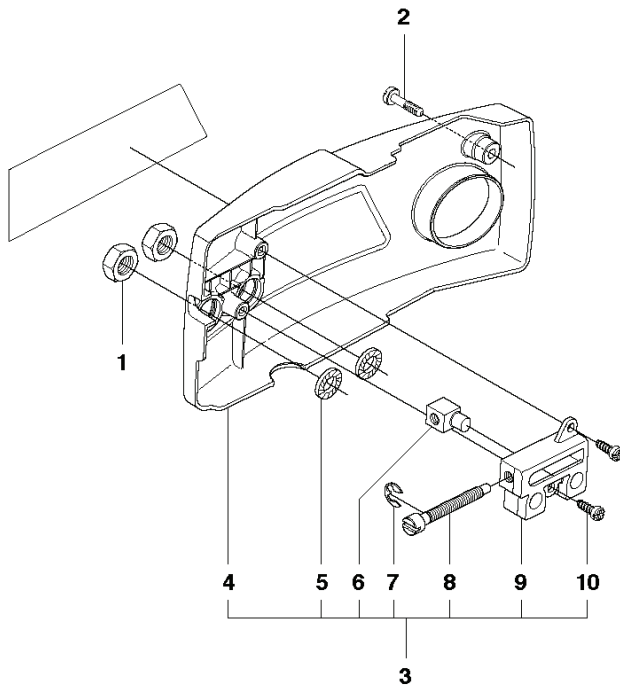

**N**

K650 Cut-n-Break

REF.	PART NO.	DESCRIPTION	REMARK	QTY.	KIT
1	503280418	CARBURETTOR	Tillotson HS 175N. Incl. 2 - 39	1	
2	506271401	MET.RETENTION SCREW		4	
3	506316101	DIAPHRAGM		1	
4	506311501	INSERT	Yellow	1	
5	501220901	DIAPHRAGM	Kit 38 & 39	1	
6	501220801	GASKET	Kit 38 & 39	1	
7	501485201	SCREW		1	
8	501222101	PIN		1	
9	503779801	CHECKVALVE ASSY		1	
10	501220201	PLUG		1	
11	501222001	LEVER	Kit 39	1	
12	501220301	PLUG	Kit 39	1	
13	501222501	SPRING		1	
14	505316550	NEEDLE	Kit 39	1	
15	501821801	THROTTLE SH.'E' RING		1	
16	503653101	THROTTLE SH.WASHER		1	
17	503653001	WASHER		1	
18	505316495	THROTTLE SH.QUADRING		1	
19	503534001	NIPPLE		1	
20	501220401	BALL		1	
21	501220501	SPRING		1	
22	506275701	SEAL CHOKE SHAFT		1	
23	506276101	RETAINER		1	
24	506238301	CHOKE		1	
25	503652701	SCREW SHUTTER		1	
26	506275601	CHOKE SHAFT		1	
27	503578701	IDLE SPEED SCREW		1	
28	503578601	BALL		1	
29	505316605	THROTTLE SH. SPRING		1	
30	501427101	SLEEVE		2	
31	505316619	THROTTLE SH.&LEVER		1	
32	505316114	THROTTLE FLAP		1	
33	503988201	SCREEN		1	
34	501221201	DIAGRAM	Kit 38 & 39	1	
35	501221301	GASKET	Kit 38 & 39	1	
36	501221401	COVER		1	
37	501221501	SCREW		4	
38	506321201	REPAIR KIT		1	
39	501494802	GASKET KIT		1	

**C**

K650 Cut-n-Break

REF.	PART NO.	DESCRIPTION	REMARK	QTY.	KIT
1	731231801	HEXAGON NUT		2	
2	503203419	SCREW CCRPANMO		1	
3	544104805	CLUTCH COVER	Incl. 4 - 10	1	
4	506405402	CLUTCH COVER		1	
5	503230401	WASHER		2	
6	506403401	PAWL		1	
7	735310820	E-CLIP		1	
8	506402601	SCREW		1	
9	506403301	BELT		1	
10	503212716	SCREW CRPANT		2	
11	544374502	LABEL		1	
12	503744404	CLUTCH ASSY	Incl. 13	1	
13	503744301	CLUTCH SPRING		3	
15	503230073	WASHER		1	
14	506403202	GEAR WHEEL	Incl. 15 - 17	1	
16	505302415	NEEDLE BEARING		1	
17	740480703	O-RING		1	
18	506331601	SUPPORT RING		1	