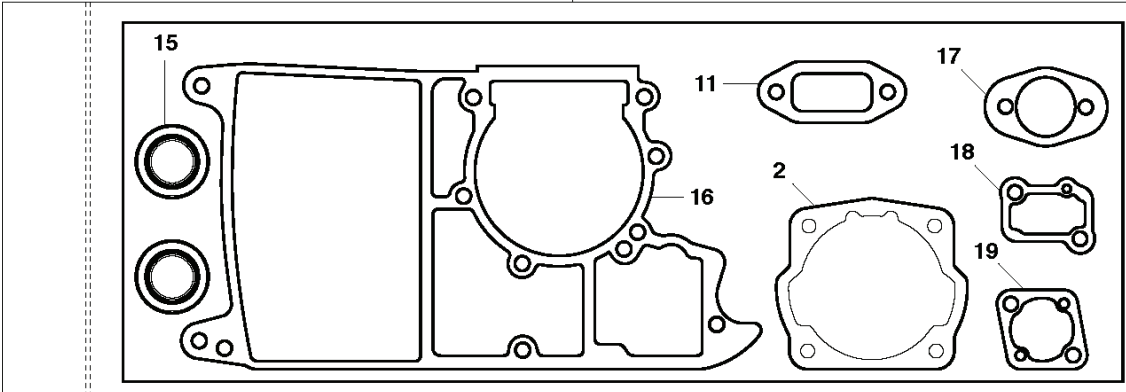

E K650 Cut-n-Break

REF.	PART NO.	DESCRIPTION	REMARK	QTY.	KIT
1	506243715	CYLINDER ASSY	Incl. 2, 3, 6	1	
2	503491001	GASKET	Gasket kit 14	1	
3	506384602	PISTON ASSY	Incl. 4, 5	1	
4	503289017	PISTON RING		2	
5	737431200	SNAP RING		2	
6	505302333	NEEDLE BEARING		1	
7	503200005	SCREW EHHFM		5	
8	503552201	PLUG		1	
9	503715301	DECOMPRESSION VALVE		1	
10	506340701	COOLING PLATE		1	
11	506340601	GASKET	Gasket kit 14	1	
12	506380814	MUFFLER		1	
13	503200047	SCREW EHHFM		2	
14	544384202	GASKET KIT	Incl. 2, 11, 15 - 19	1	
15	503260204	SEALING RING		2	
16	503443101	GASKET		1	
17	506096401	GASKET		1	
18	506320301	GASKET		1	
19	506320201	GASKET		1