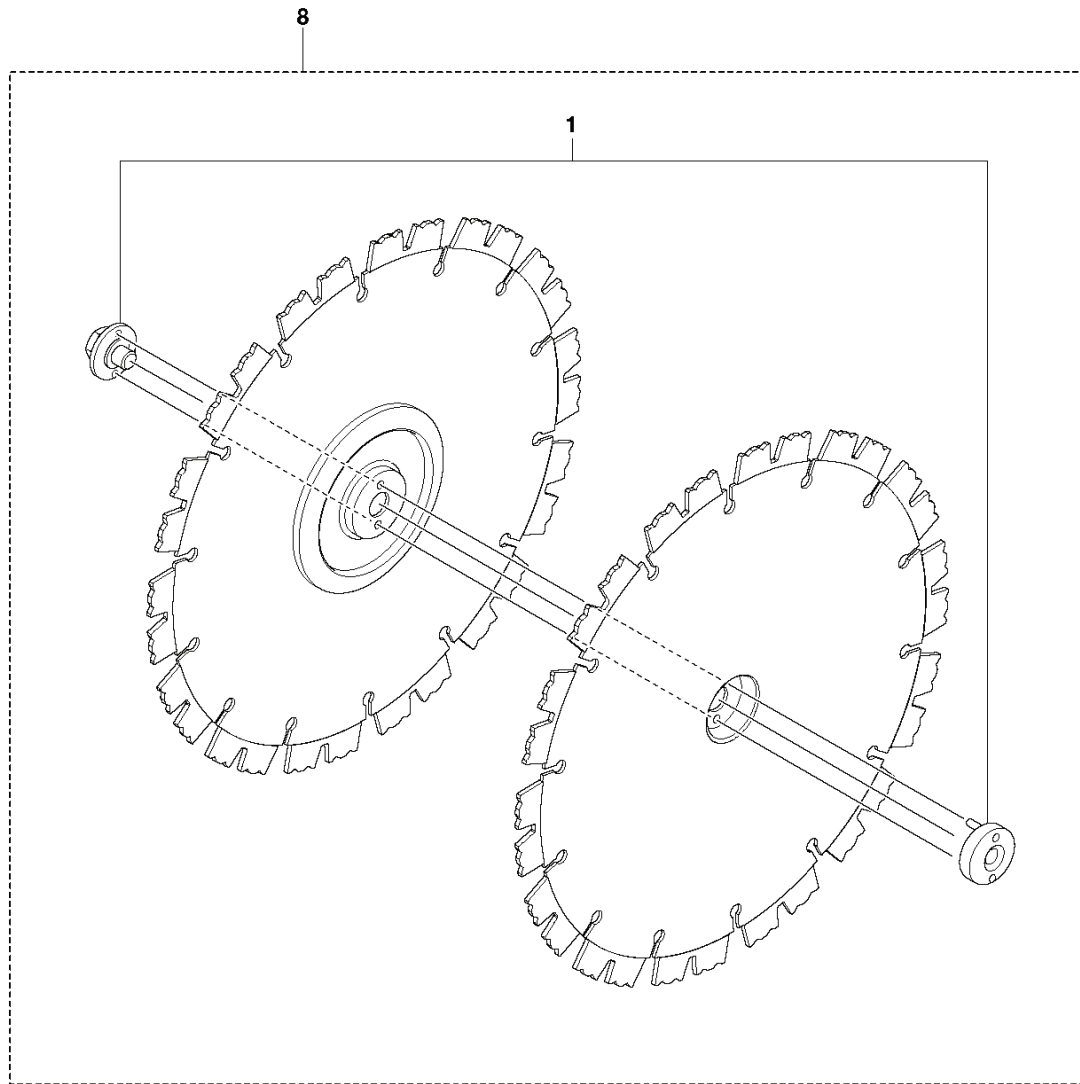

B K650 CUT-N-BREAK
CUTTING BLADE

REF.	PART NO.	DESCRIPTION	REMARK	QTY.	KIT
1	501008806	SCREW KIT	Incl. 2, 7	1	
8	543088820	DIAMOND BLADE	EL20CB Soft	2	
8	543088823	DIAMOND BLADE	EL45CB Medium	2	
8	531155902	DIAMOND BLADE	EL70CB Hard	2