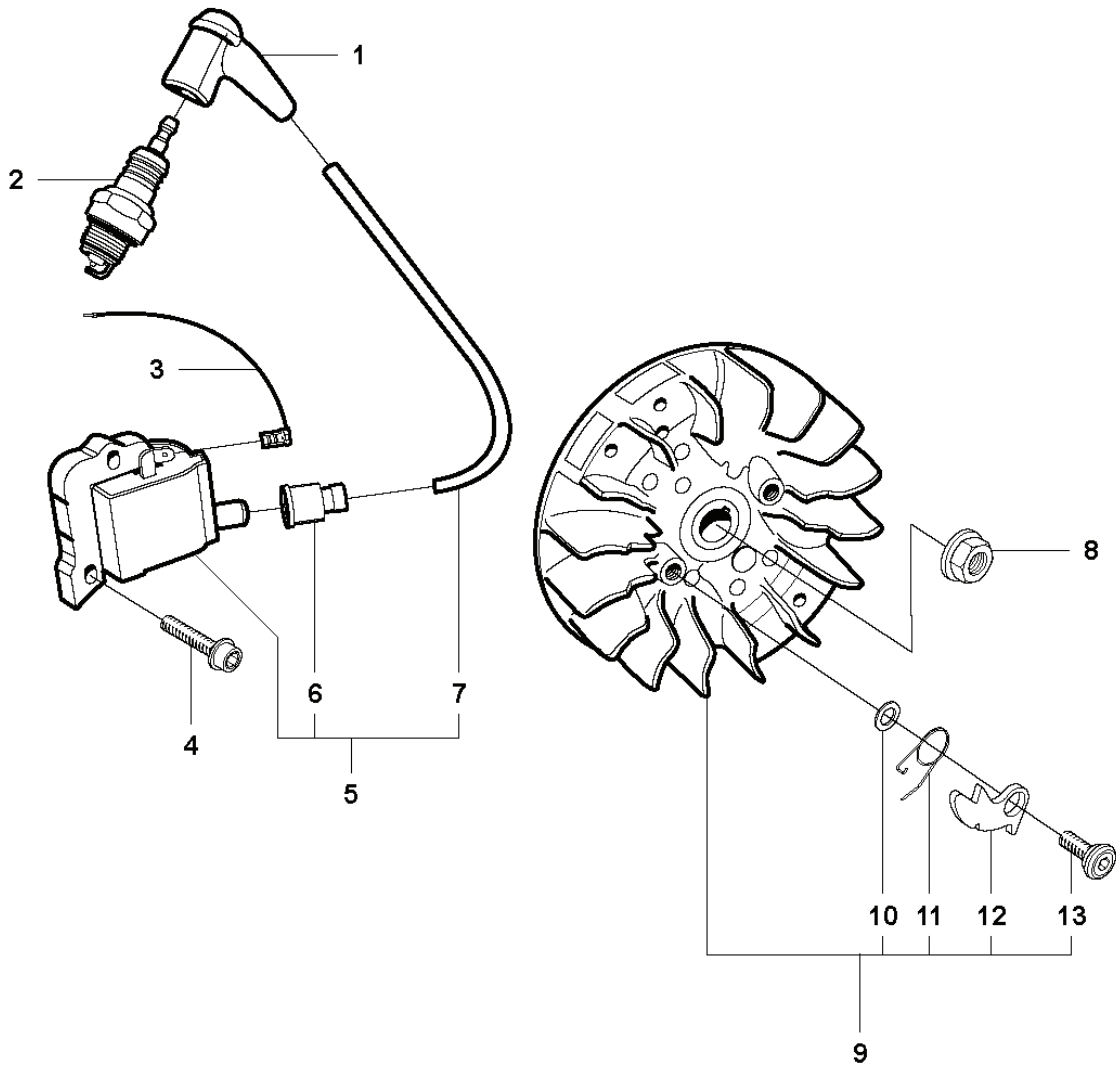

REF.	PART NO.	DESCRIPTION	REMARK	QTY.	KIT
1	544933201	HANDLE	Incl. 2 - 19, 21, 25 - 32	1	
2	503226504	SQUARE NUT		4	
3	506388702	WEIGHT		1	
4	506350805	HANDLE HALF		1	
5	506386901	ANTIVIBRATION ELEMENT		1	
6	503200002	SCREW EHHFM		1	
7	505295614	TORSION SPRING		1	
8	544927001	THROTTLE LOCKOUT		1	
9	506394802	HANDLE HALF		1	
10	506388802	WEIGHT		1	
11	503200044	SCREW EHHFM		1	
12	503200009	SCREW EHHFM		1	
13	503200008	SCREW EHHFM		1	
14	506388902	GROUND SUPPORT		1	
15	505267673	SPACING SLEEVE		1	
16	544926901	THROTTLE CONTROL		1	
17	503230011	WASHER		1	
18	505269427	THROTTLE ROD		1	
19	721425820	SPRING PIN		3	
20	735581800	WASHER		1	
21	506263002	SWITCH	Incl. 22, 23, 24	1	
22	506224703	SWITCH		1	
23	506262801	COMPRESSION SPRING		1	
24	503891601	SPRING		1	
25	503401701	CONTACT PLATE		1	
26	503411802	CABLE		1	
27	503401304	CONSOLE		1	
28	503200001	SCREW EHHFM		1	
29	506224801	CABLE HOLDER		1	
30	503212810	SCREW CCRPANT		1	
31	503155904	CONSOLE		1	
32	506224401	GUIDE		1	
33	506224501	CHOKE CONTROL		1	
34	503200010	SCREW EHHFM		2	
35	506394902	WEIGHT		1	

K K650 Cut-n-Break