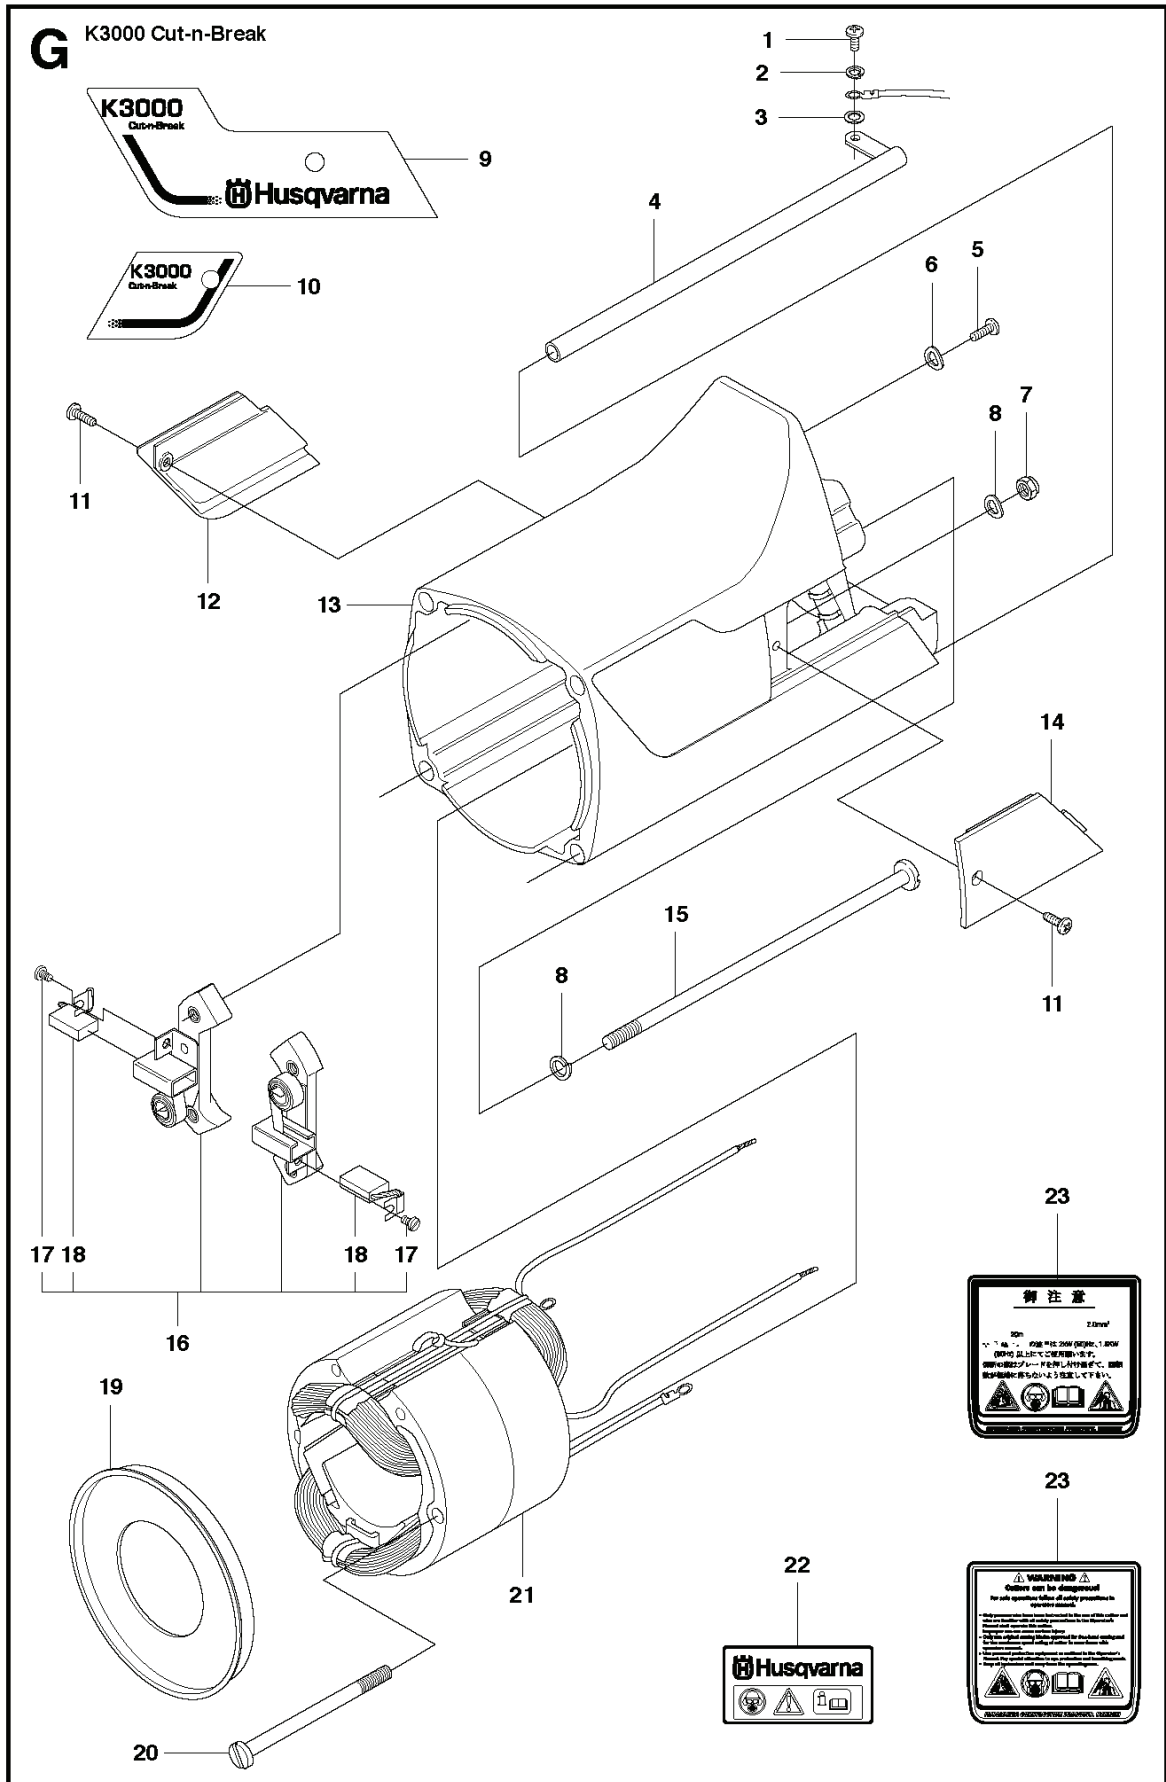

K3000 Cut-n-Break, 2008-05

SPARE PARTS LIST

B K3000 CUT-N-BREAK
CUTTING BLADE

REF.	PART NO.	DESCRIPTION	REMARK	QTY.	KIT
1	501008802	SCREW KIT		1	
8	543088820	DIAMOND BLADE	EL20CB Soft	2	
8	543088823	DIAMOND BLADE	EL45CB Medium	2	
8	531155902	DIAMOND BLADE	EL70CB Hard	2	

C K3000 Cut-n-Break

REF.	PART NO.	DESCRIPTION	REMARK	QTY.	KIT
1	505402901	DRIVING PULLEY ASSY	Incl. 2 - 4	1	
2	544061201	SCREW ITXSCM		1	
3	504038301	SPACING SLEEVE		1	
4	544433901	DRIVING PULLEY		1	
5	506320601	SEALING		1	
6	544434101	FLANGE		1	
7	503215325	SCREW ITXSCM		4	
8	544433701	BRACKET		1	
9	544426601	GEAR SET	Incl. 10 - 12	1	
10	544426401	GEAR WHEEL SHAFT		1	
11	503252101	BALL BEARING		1	
12	544426501	COVER		1	
13	504110303	GASKET		1	
14	505454101	PINION		1	
15	503255301	NEEDLE BEARING		1	
16	544426301	GEAR HOUSING		1	
17	725245371	SCREW EHHM		2	

G

K3000 Cut-n-Break

REF.	PART NO.	DESCRIPTION	REMARK	QTY.	KIT
1	724128759	SCREW CRPANM		1	
2	735213601	LOCKWASHER		1	
3	734113601	WASHER		1	
4	531031891	PIPE		1	
5	724129101	SCREW CRPANM		4	
6	735113650	SPRING WASHER		4	
7	732211401	LOCK NUT		2	
8	735114650	SPRING WASHER		2	
9	544903303	LABEL		1	
10	544903304	LABEL		1	
11	729577601	SCREW CCRPANT		1	
12	544900201	LID		1	
13	531031890	MOTOR HOUSING		1	
14	544899401	LID		1	
15	505530311	SCREW		1	
16	531031892	BRUSH HOLDER	Incl. 17, 18	1	
17	723228581	SCREW SLPANM		2	
18	506225802	CARBON BRUSH		2	
19	505530307	AIR STREAM DIRECTOR		1	
20	506225301	SCREW		2	
21	582584102	STATOR ASSY	120V, From S/N: 20175000088	1	
21	582584101	STATOR ASSY	230V, From S/N: 20175000088	1	
22	544984001	LABEL		1	
23	506384415	LABEL	JP	1	
23	506384324	LABEL	USA	1	