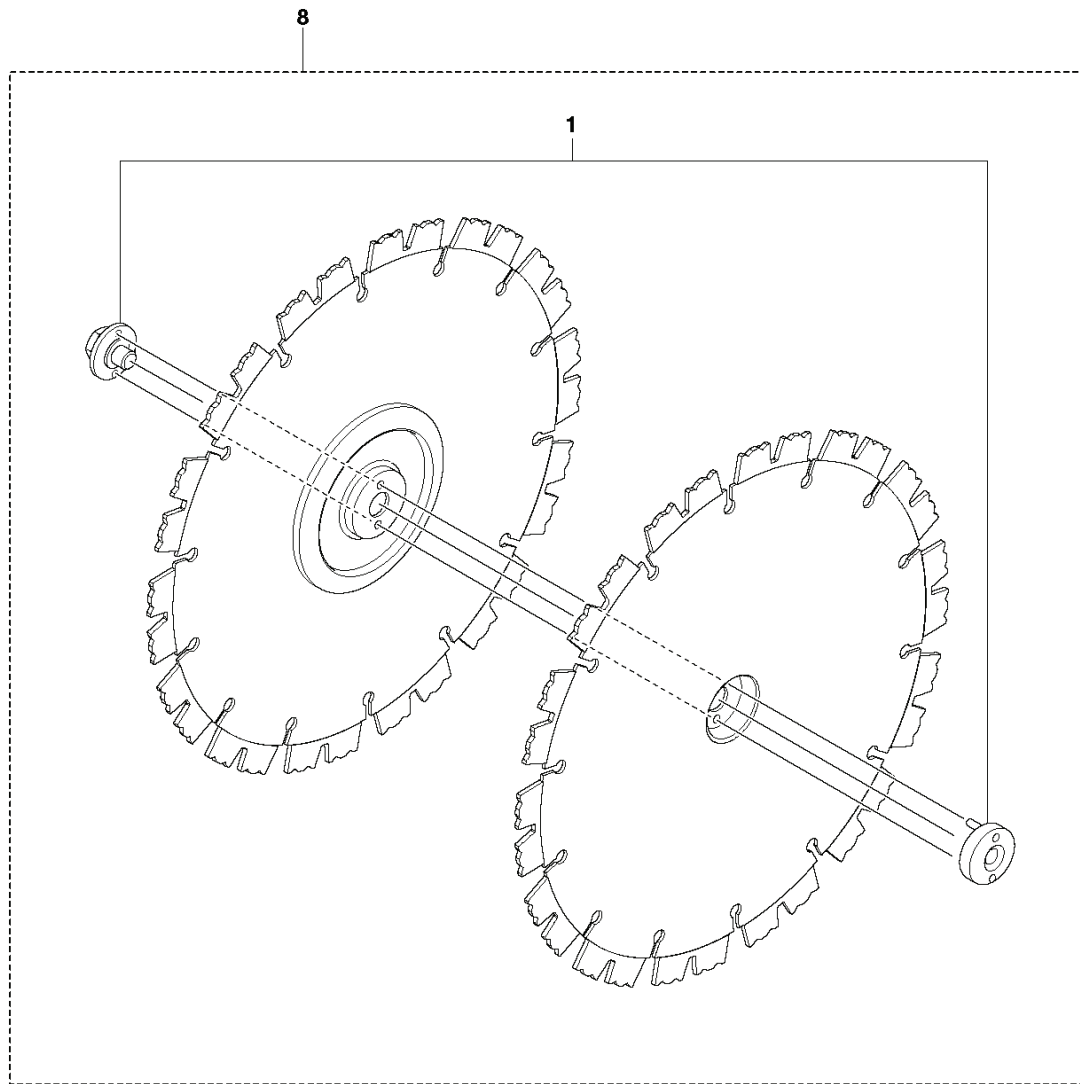

K3000 Cut-n-Break, 2008-05

SPARE PARTS LIST

B K3000 CUT-N-BREAK
CUTTING BLADE

REF.	PART NO.	DESCRIPTION	REMARK	QTY.	KIT
1	501008802	SCREW KIT		1	
8	543088820	DIAMOND BLADE	EL20CB Soft	2	
8	543088823	DIAMOND BLADE	EL45CB Medium	2	
8	531155902	DIAMOND BLADE	EL70CB Hard	2	

C K3000 Cut-n-Break

REF.	PART NO.	DESCRIPTION	REMARK	QTY.	KIT
1	505402901	DRIVING PULLEY ASSY	Incl. 2 - 4	1	
2	544061201	SCREW ITXSCM		1	
3	504038301	SPACING SLEEVE		1	
4	544433901	DRIVING PULLEY		1	
5	506320601	SEALING		1	
6	544434101	FLANGE		1	
7	503215325	SCREW ITXSCM		4	
8	544433701	BRACKET		1	
9	544426601	GEAR SET	Incl. 10 - 12	1	
10	544426401	GEAR WHEEL SHAFT		1	
11	503252101	BALL BEARING		1	
12	544426501	COVER		1	
13	504110303	GASKET		1	
14	505454101	PINION		1	
15	503255301	NEEDLE BEARING		1	
16	544426301	GEAR HOUSING		1	
17	725245371	SCREW EHHM		2	

G

K3000 Cut-n-Break

REF.	PART NO.	DESCRIPTION	REMARK	QTY.	KIT
1	724128759	SCREW CRPANM		1	
2	735213601	LOCKWASHER		1	
3	734113601	WASHER		1	
4	531031891	PIPE		1	
5	724129101	SCREW CRPANM		4	
6	735113650	SPRING WASHER		4	
7	732211401	LOCK NUT		2	
8	735114650	SPRING WASHER		2	
9	544903303	LABEL		1	
10	544903304	LABEL		1	
11	729577601	SCREW CCRPANT		1	
12	544900201	LID		1	
13	531031890	MOTOR HOUSING		1	
14	544899401	LID		1	
15	505530311	SCREW		1	
16	531031892	BRUSH HOLDER	Incl. 17, 18	1	
17	723228581	SCREW SLPANM		2	
18	506225802	CARBON BRUSH		2	
19	505530307	AIR STREAM DIRECTOR		1	
20	506225301	SCREW		2	
21	582584102	STATOR ASSY	120V, From S/N: 20175000088	1	
21	582584101	STATOR ASSY	230V, From S/N: 20175000088	1	
22	544984001	LABEL		1	
23	506384415	LABEL	JP	1	
23	506384324	LABEL	USA	1	