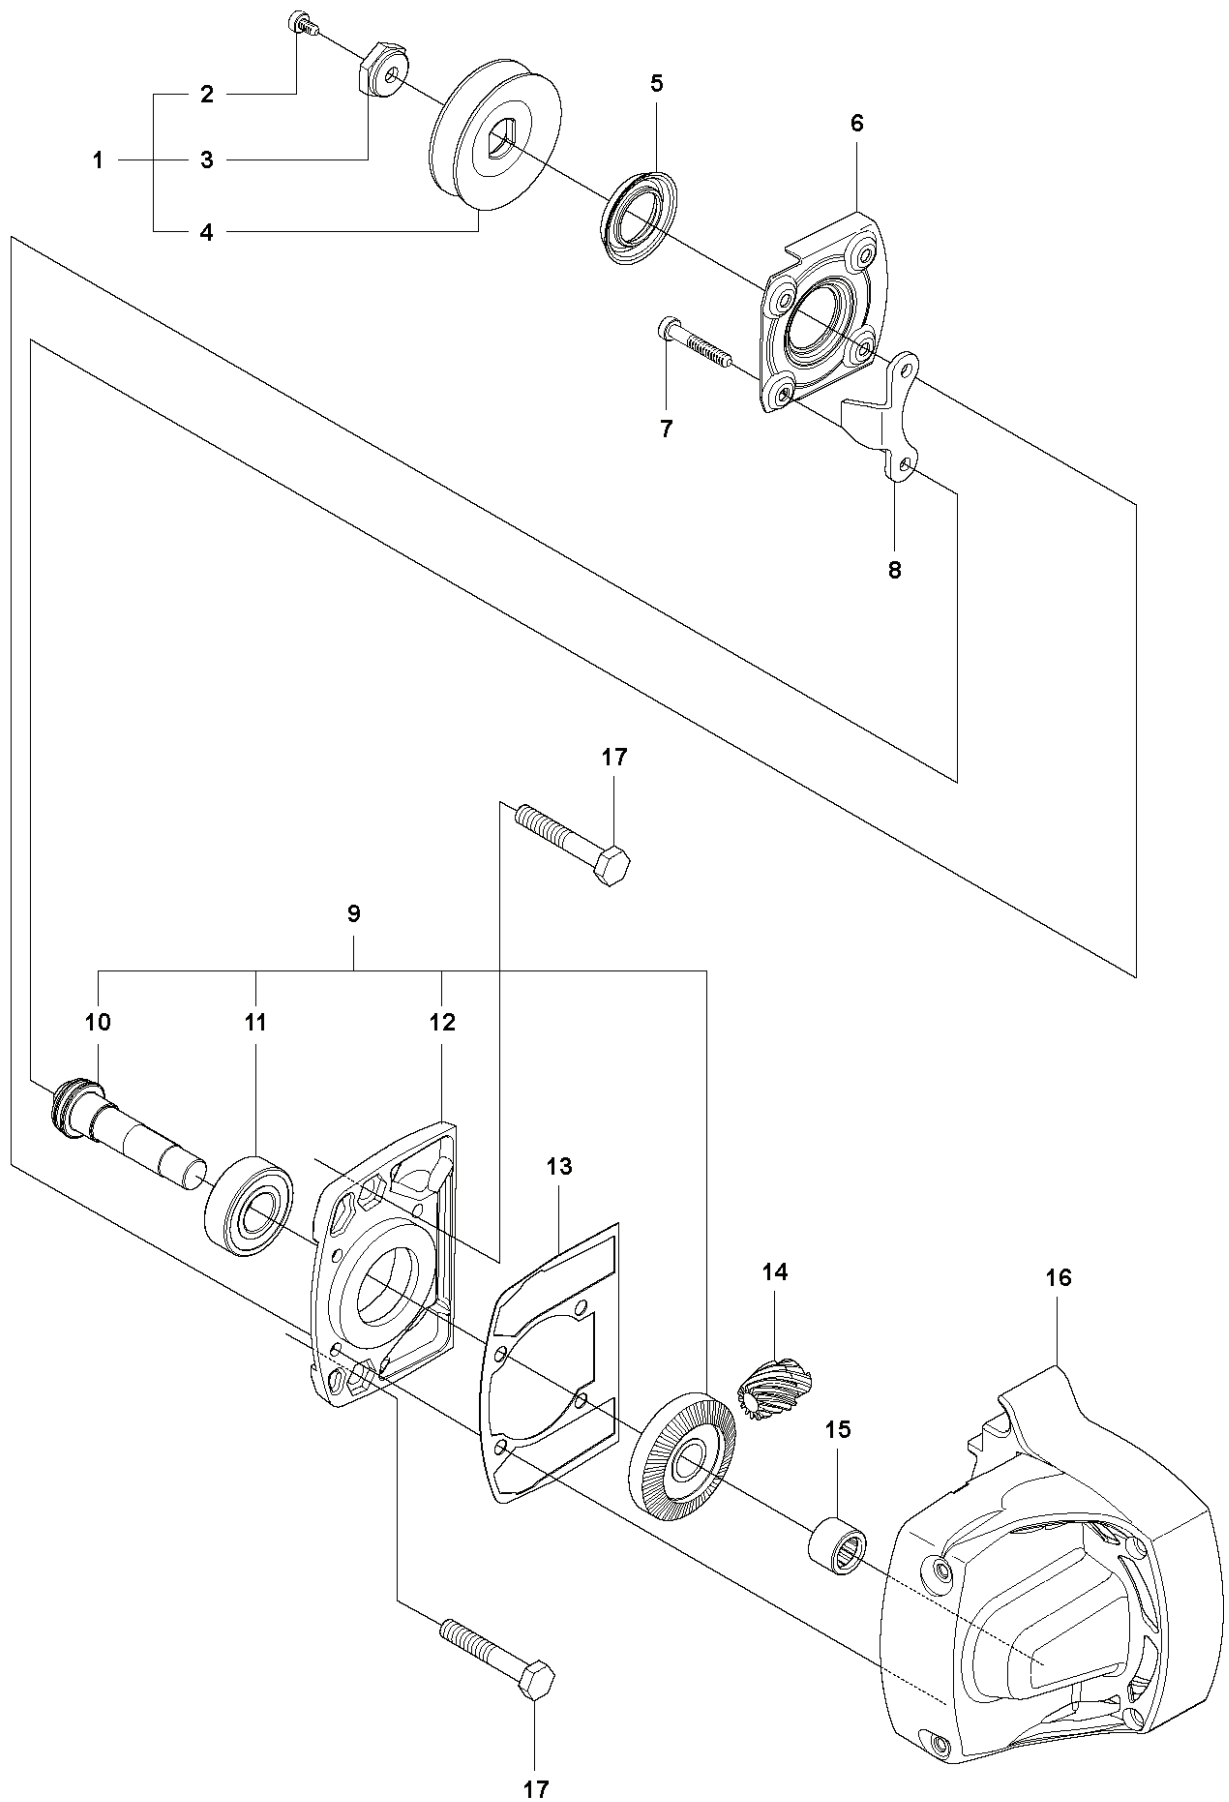

K3000 Cut-n-Break, 2008-05

SPARE PARTS LIST

B K3000 CUT-N-BREAK
CUTTING BLADE

REF.	PART NO.	DESCRIPTION	REMARK	QTY.	KIT
1	501008802	SCREW KIT		1	
8	543088820	DIAMOND BLADE	EL20CB Soft	2	
8	543088823	DIAMOND BLADE	EL45CB Medium	2	
8	531155902	DIAMOND BLADE	EL70CB Hard	2	

C K3000 Cut-n-Break

REF.	PART NO.	DESCRIPTION	REMARK	QTY.	KIT
1	505402901	DRIVING PULLEY ASSY	Incl. 2 - 4	1	
2	544061201	SCREW ITXSCM		1	
3	504038301	SPACING SLEEVE		1	
4	544433901	DRIVING PULLEY		1	
5	506320601	SEALING		1	
6	544434101	FLANGE		1	
7	503215325	SCREW ITXSCM		4	
8	544433701	BRACKET		1	
9	544426601	GEAR SET	Incl. 10 - 12	1	
10	544426401	GEAR WHEEL SHAFT		1	
11	503252101	BALL BEARING		1	
12	544426501	COVER		1	
13	504110303	GASKET		1	
14	505454101	PINION		1	
15	503255301	NEEDLE BEARING		1	
16	544426301	GEAR HOUSING		1	
17	725245371	SCREW EHHM		2	

G

K3000 Cut-n-Break

REF.	PART NO.	DESCRIPTION	REMARK	QTY.	KIT
1	724128759	SCREW CRPANM		1	
2	735213601	LOCKWASHER		1	
3	734113601	WASHER		1	
4	531031891	PIPE		1	
5	724129101	SCREW CRPANM		4	
6	735113650	SPRING WASHER		4	
7	732211401	LOCK NUT		2	
8	735114650	SPRING WASHER		2	
9	544903303	LABEL		1	
10	544903304	LABEL		1	
11	729577601	SCREW CCRPANT		1	
12	544900201	LID		1	
13	531031890	MOTOR HOUSING		1	
14	544899401	LID		1	
15	505530311	SCREW		1	
16	531031892	BRUSH HOLDER	Incl. 17, 18	1	
17	723228581	SCREW SLPANM		2	
18	506225802	CARBON BRUSH		2	
19	505530307	AIR STREAM DIRECTOR		1	
20	506225301	SCREW		2	
21	582584102	STATOR ASSY	120V, From S/N: 20175000088	1	
21	582584101	STATOR ASSY	230V, From S/N: 20175000088	1	
22	544984001	LABEL		1	
23	506384415	LABEL	JP	1	
23	506384324	LABEL	USA	1	