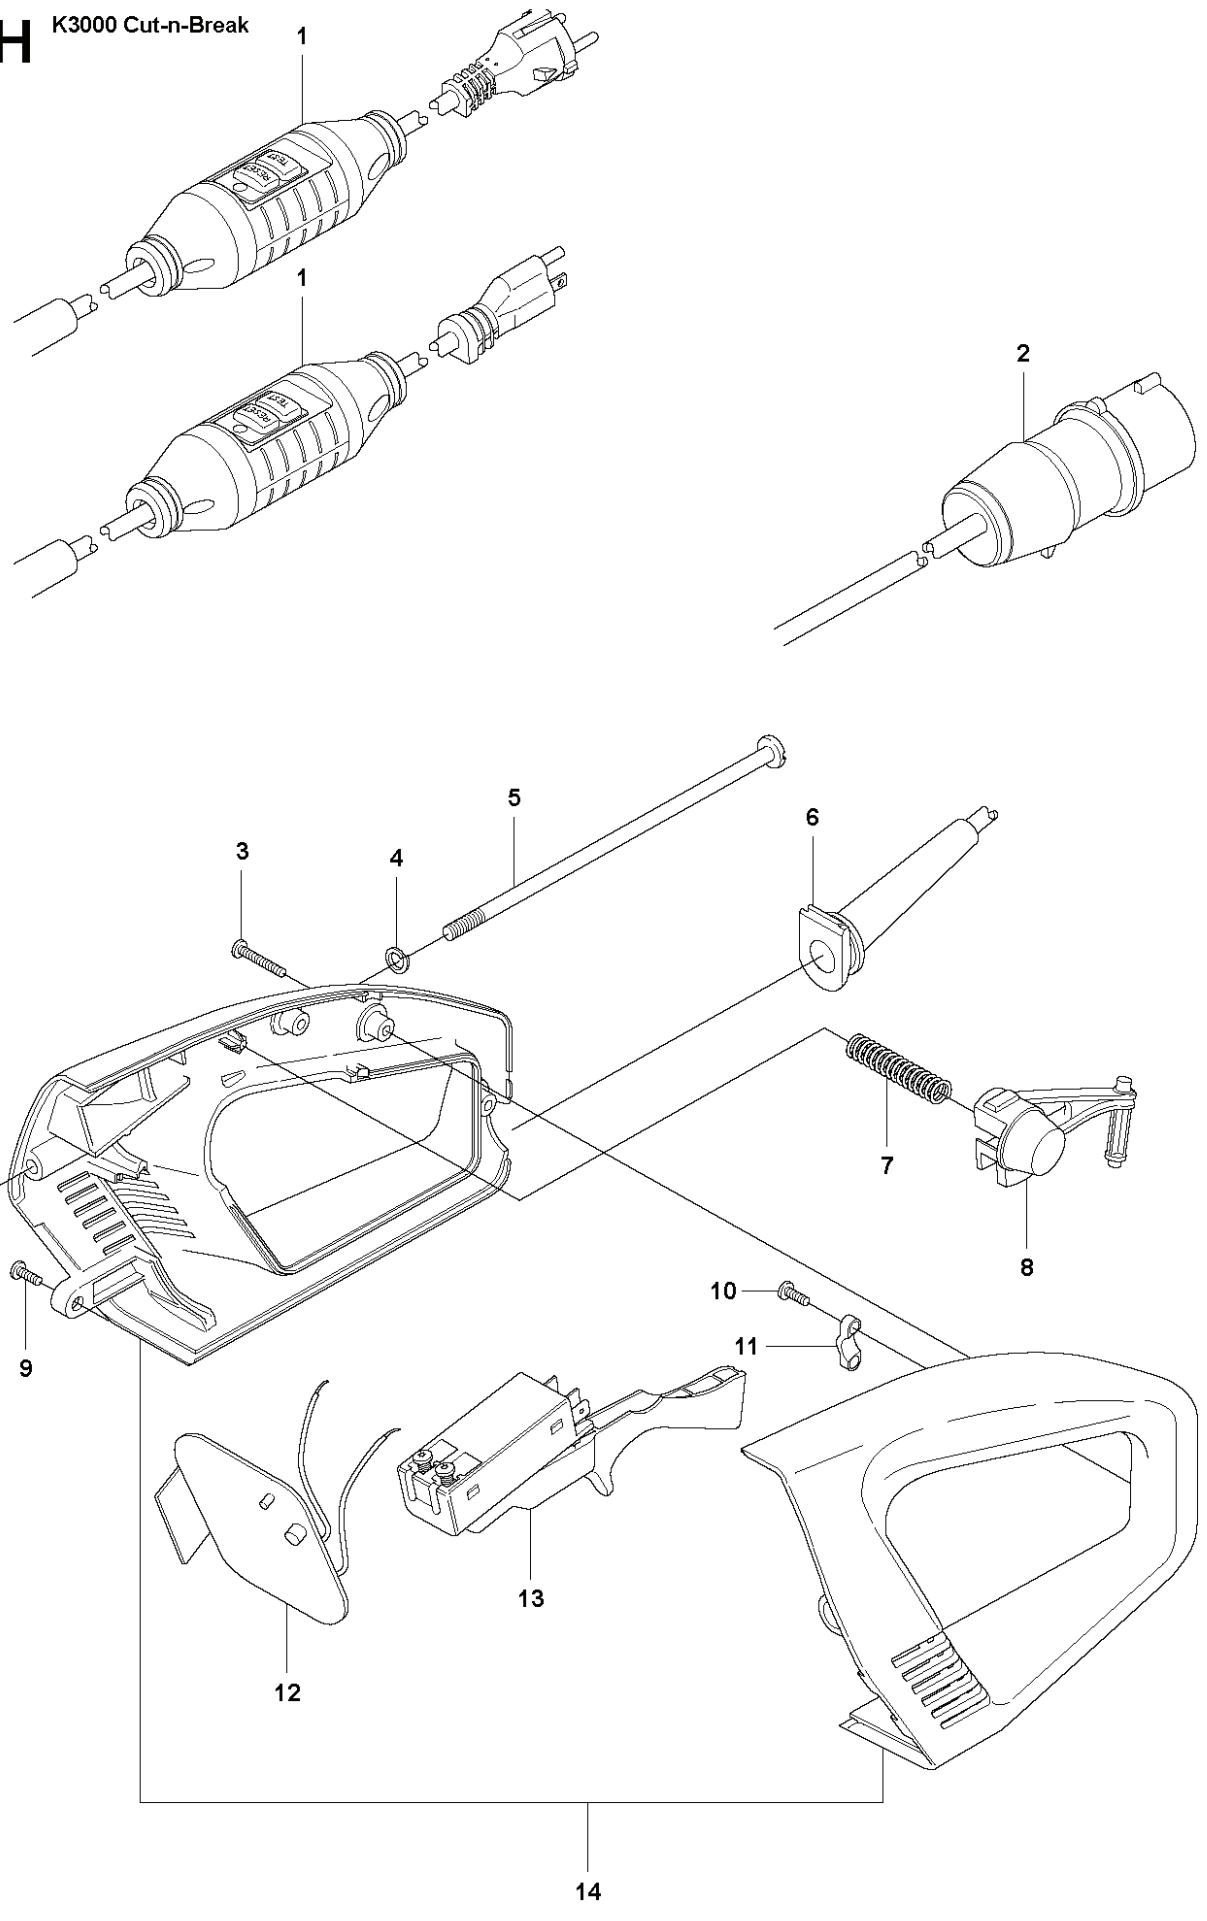

J K3000 Cut-n-Break
Accessories
Zubehöre
Accessoires
Acessorios
Tillbehör

REF.	PART NO.	DESCRIPTION	REMARK	QTY.	KIT
1	506382601	TOOL		1	
2	544178002	TOOL		1	
3	544178101	PULLER		1	

F K3000 Cut-n-Break

REF.	PART NO.	DESCRIPTION	REMARK	QTY.	KIT
1	505530314	RUBBER BUSHING		1	
2	503250901	BEARING		1	
3	582586602	ROTOR	120V, From S/N: 20175000088	1	
3	582586601	ROTOR	230V, From S/N: 20175000088	1	
4	735313310	CIRCLIP		1	
5	506044801	WASHER		1	
6	738220227	BALL BEARING		1	
7	505530316	SPACER		1	
8	505530341	GASKET		1	
9	505530352	SPACER		1	
10	505530319	SPACER		1	
11	505454101	PINION		1	
12	503221008	HEXAGON NUT		1	

H K3000 Cut-n-Break

REF.	PART NO.	DESCRIPTION	REMARK	QTY.	KIT
1	505443303	CABLE	230V	1	
1	510181302	CABLE	110V J.P. USA	1	
2	510181401	CABLE	110V UK	1	
3	531031902	SCREW		3	
4	735114650	SPRING WASHER		1	
5	505530311	SCREW		1	
6	544900501	CABLE SLEEVE	230V	1	
7	531031885	SPRING		1	
8	544900601	LOCKING BUTTON		1	
9	724132755	SCREW CRPANM		1	
10	503212001	SCREW		2	
11	531031887	CLIP		1	
12	531031881	ENGINE PROTECTION	110V	1	
12	531031882	ENGINE PROTECTION	230V	1	
13	531031883	SWITCH		1	
14	544904501	HANDLE ASSY		1	