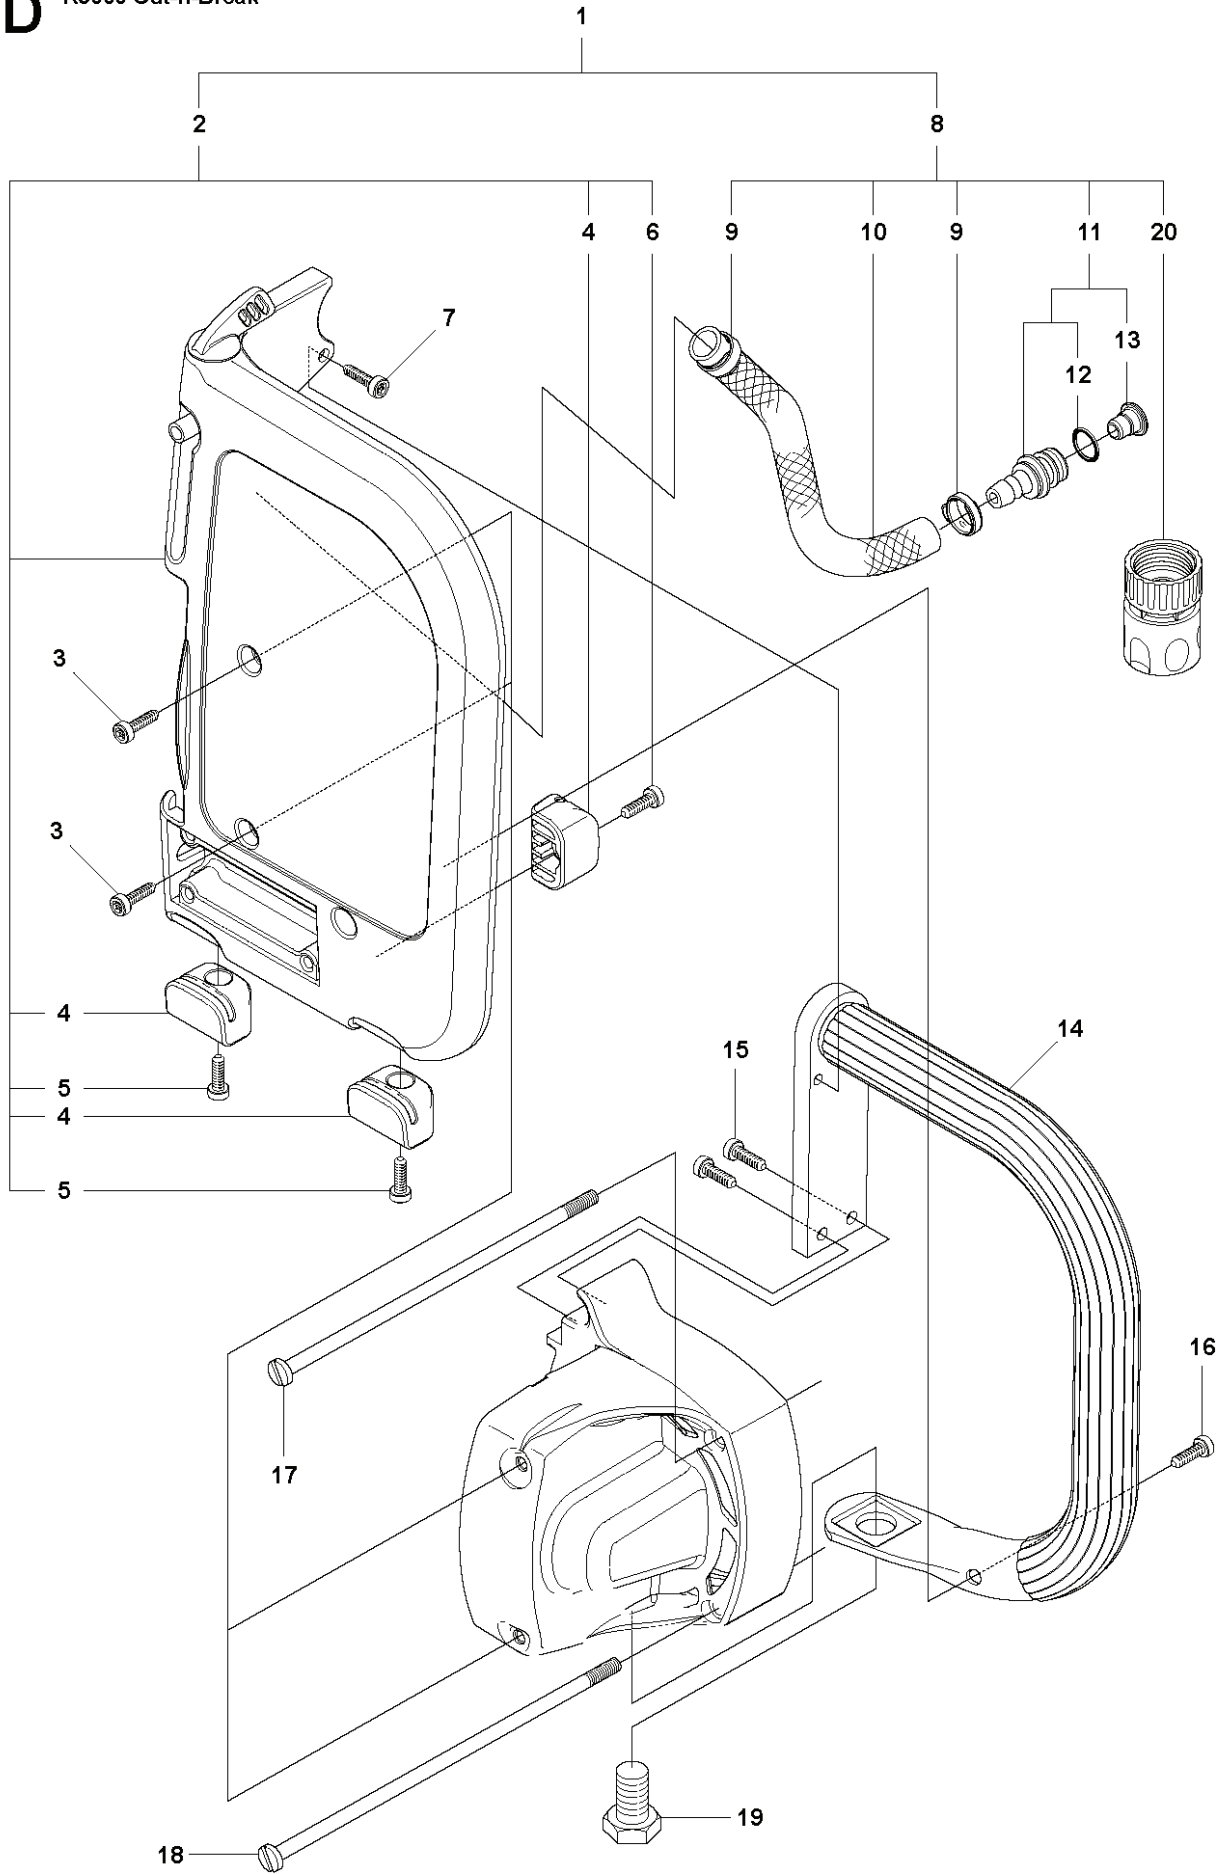

D K3000 Cut-n-Break

REF.	PART NO.	DESCRIPTION	REMARK	QTY.	KIT
1	504612802	FENDER	Incl. 2, 8	1	
2	504612803	FENDER	Incl. 4 - 6	1	
4	544983201	GROUND SUPPORT		3	
5	504909414	SCREW ITXSCT		2	
6	504909410	SCREW ITXSCT		1	
7	503215310	SCREW ITXSCM		1	
8	506293103	HOSE KIT	Incl. 9 - 11, 20	1	
9	506095606	HOSE CLAMP		2	
10	506097511	HOSE		1	
11	506295703	NIPPLE	Incl. 13	1	
12	503263021	O-RING		1	
13	544895301	RESTRICTION		1	
14	540018301	FRONT HANDLE ASSY		1	
15	503215316	SCREW ITXSCM		4	
16	504909425	SCREW ITXSCT		1	
17	505530311	SCREW		1	
18	531031894	SCREW		1	
19	531031276	SCREW		1	
20	503266003	COUPLER		1