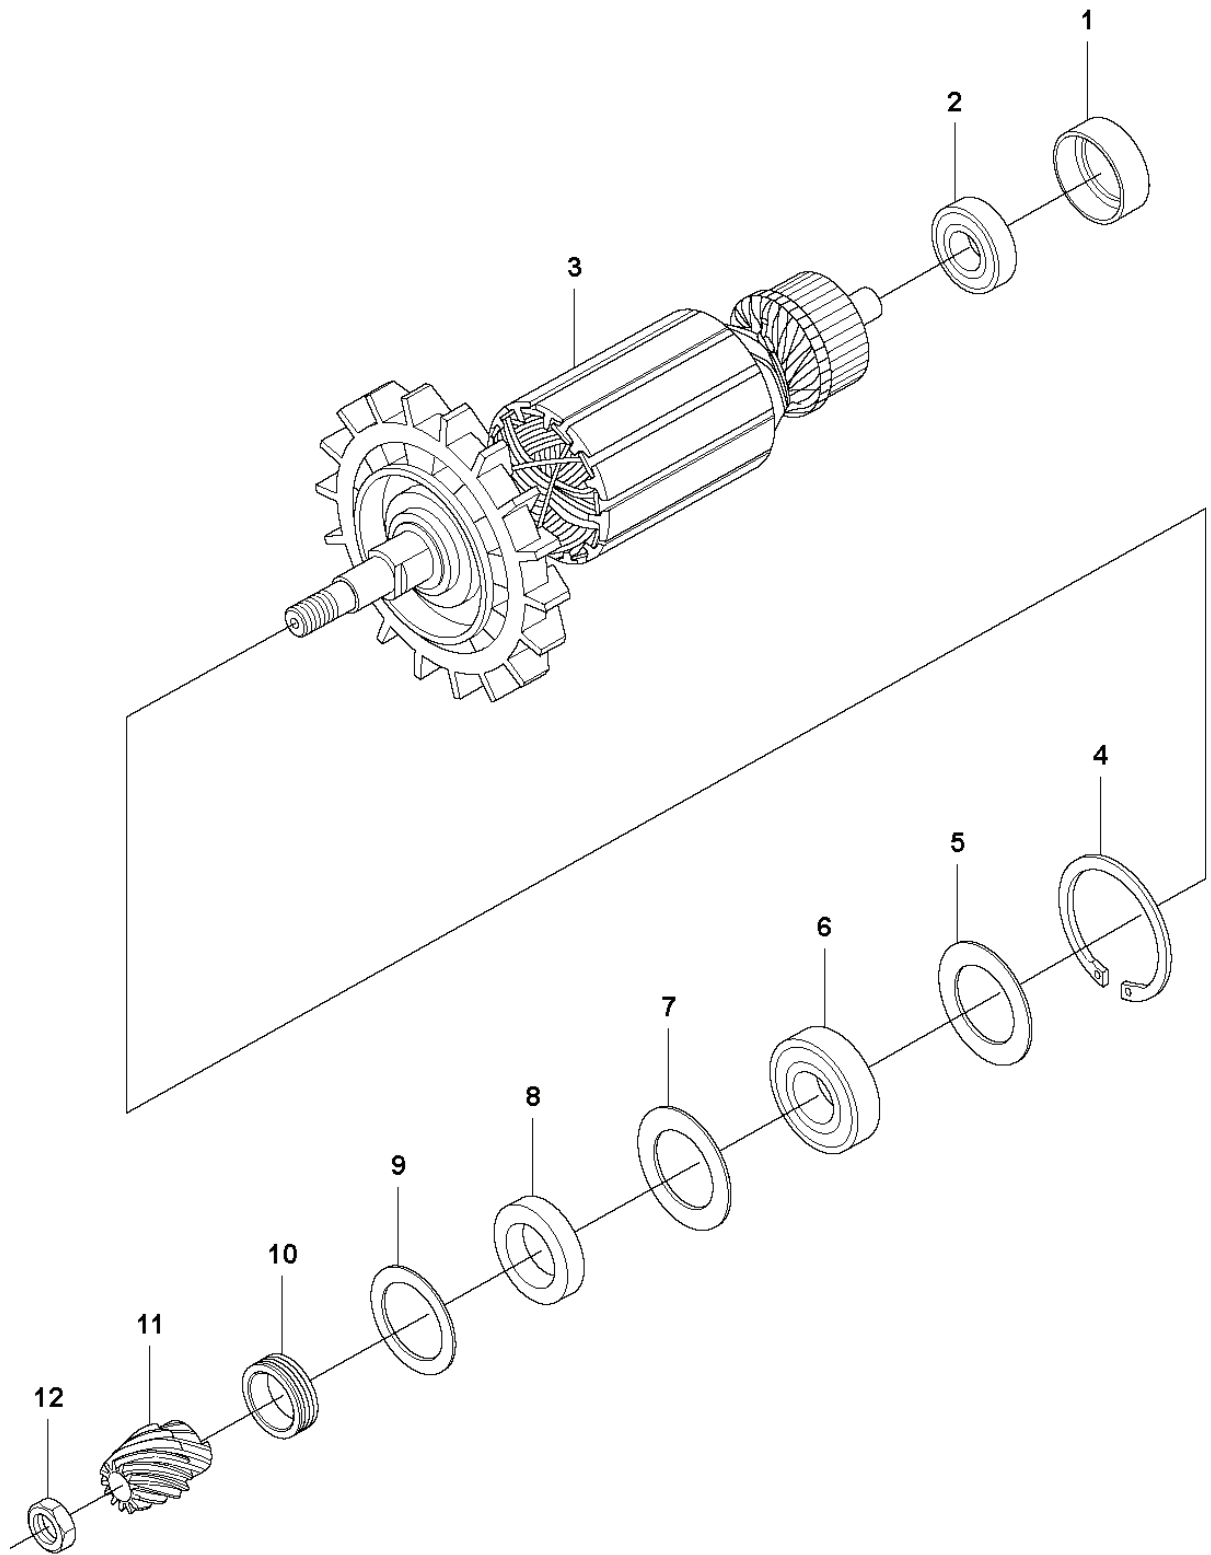

F K3000 Cut-n-Break

REF.	PART NO.	DESCRIPTION	REMARK	QTY.	KIT
1	505530314	RUBBER BUSHING		1	
2	503250901	BEARING		1	
3	582586602	ROTOR	120V, From S/N: 20175000088	1	
3	582586601	ROTOR	230V, From S/N: 20175000088	1	
4	735313310	CIRCLIP		1	
5	506044801	WASHER		1	
6	738220227	BALL BEARING		1	
7	505530316	SPACER		1	
8	505530341	GASKET		1	
9	505530352	SPACER		1	
10	505530319	SPACER		1	
11	505454101	PINION		1	
12	503221008	HEXAGON NUT		1