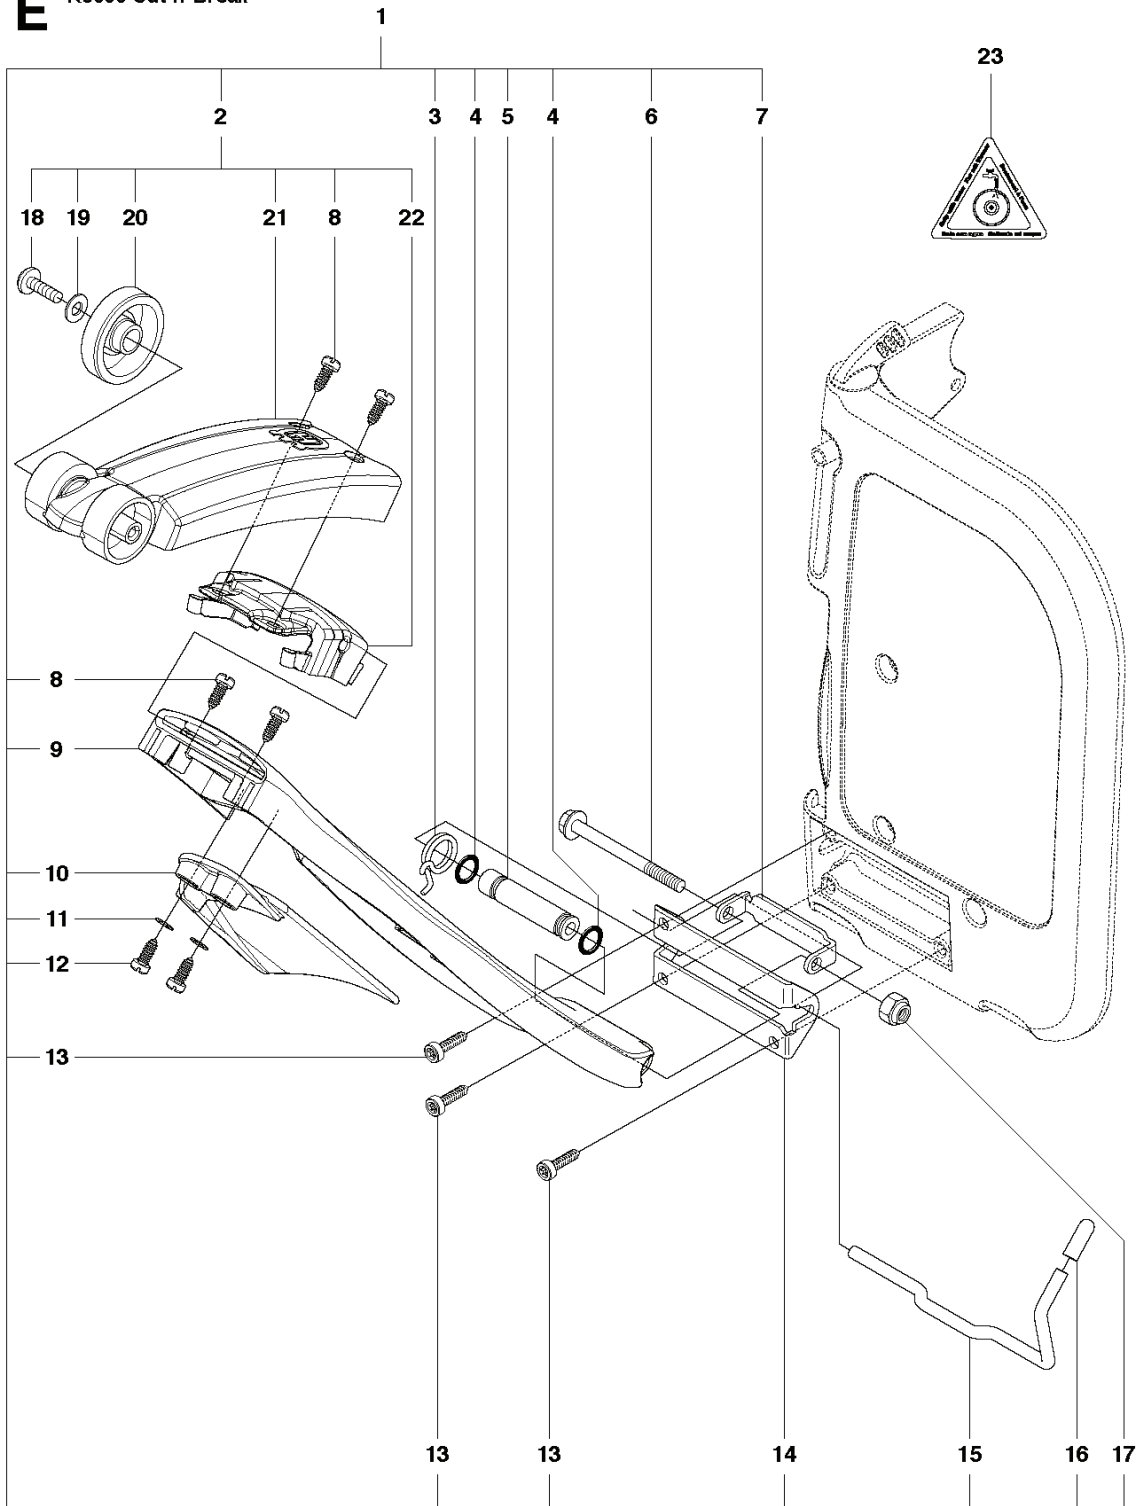

K3000 Cut-n-Break, 2008-05

SPARE PARTS LIST

B K3000 CUT-N-BREAK
CUTTING BLADE

REF.	PART NO.	DESCRIPTION	REMARK	QTY.	KIT
1	501008802	SCREW KIT		1	
8	543088820	DIAMOND BLADE	EL20CB Soft	2	
8	543088823	DIAMOND BLADE	EL45CB Medium	2	
8	531155902	DIAMOND BLADE	EL70CB Hard	2	

G

K3000 Cut-n-Break

REF.	PART NO.	DESCRIPTION	REMARK	QTY.	KIT
1	724128759	SCREW CRPANM		1	
2	735213601	LOCKWASHER		1	
3	734113601	WASHER		1	
4	531031891	PIPE		1	
5	724129101	SCREW CRPANM		4	
6	735113650	SPRING WASHER		4	
7	732211401	LOCK NUT		2	
8	735114650	SPRING WASHER		2	
9	544903303	LABEL		1	
10	544903304	LABEL		1	
11	729577601	SCREW CCRPANT		1	
12	544900201	LID		1	
13	531031890	MOTOR HOUSING		1	
14	544899401	LID		1	
15	505530311	SCREW		1	
16	531031892	BRUSH HOLDER	Incl. 17, 18	1	
17	723228581	SCREW SLPANM		2	
18	506225802	CARBON BRUSH		2	
19	505530307	AIR STREAM DIRECTOR		1	
20	506225301	SCREW		2	
21	582584102	STATOR ASSY	120V, From S/N: 20175000088	1	
21	582584101	STATOR ASSY	230V, From S/N: 20175000088	1	
22	544984001	LABEL		1	
23	506384415	LABEL	JP	1	
23	506384324	LABEL	USA	1	

E

K3000 Cut-n-Break

REF.	PART NO.	DESCRIPTION	REMARK	QTY.	KIT
1	504612903	SPRAY GUARD	Incl. 2 - 17	1	
2	510056601	SPRAY GUARD	Incl. 8, 18 - 22	1	
3	506406001	SPRING		1	
4	740420500	O-RING		2	
5	506403701	BUSHING		1	
6	503200001	SCREW EHHFM		1	
7	544980601	RETAINER		1	
8	503212716	SCREW CRPANT		4	
9	544976001	SPRAY GUARD		1	
10	504049401	SPRAY GUARD		1	
11	503230011	WASHER		2	
12	503212710	SCREW CCRPANT		2	
13	504909414	SCREW ITXSCT		3	
14	544979901	SEAT		1	
15	544979801	ROCKER LEVER		1	
16	505388801	COVER LID		1	
17	732211401	LOCK NUT		1	
18	503214601	SCREW		2	
19	734488001	WASHER		2	
20	506262202	WHEEL		2	
21	510007201	SPRAY GUARD		1	
22	510007301	GUIDE		1	
23	504793601	LABEL		1	