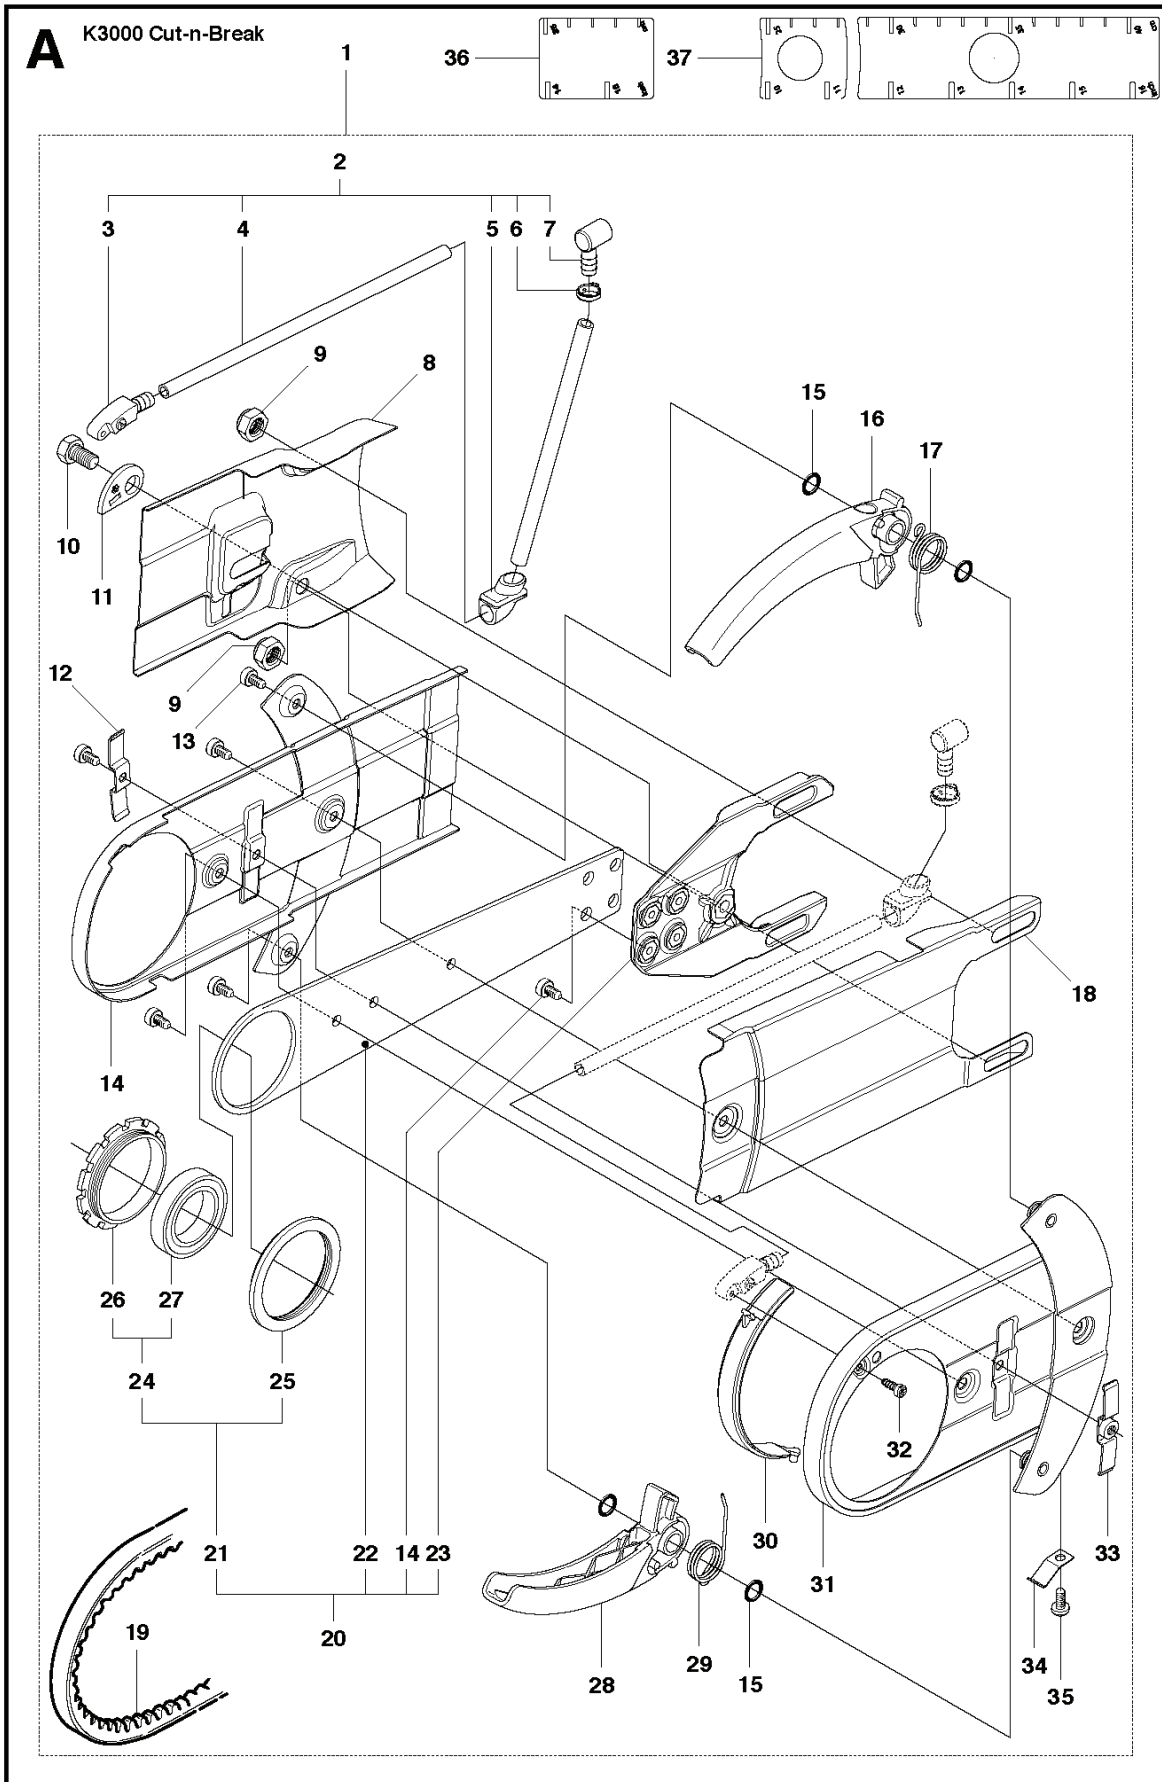

A

K3000 Cut-n-Break

REF.	PART NO.	DESCRIPTION	REMARK	QTY.	KIT
1	504613102	CUTTER ARM		1	
2	544105005	HOSE		1	
3	506405801	NIPPLE		1	
4	544041702	HOSE		1	
5	506405702	GROMMET		1	
6	506095605	HOSE CLAMP		1	
7	506409802	NIPPLE		1	
8	544952401	BELT GUARD		1	
9	731231801	HEXAGON NUT		2	
10	725244571	SCREW EHHM		1	
11	544429801	ECCENTRIC		1	
12	506405601	DEFLECTION LIMITER		1	
13	503215310	SCREW ITXSCM		9	
14	544421501	BELT GUARD ASSY		1	
15	503263008	O-RING		4	
16	506406403	BLADE GUARD		1	
17	506406101	SPRING		1	
18	544421401	BELT GUARD ASSY		1	
19	506372720	BELT		1	
20	577341701	BAR		1	
21	504142501	KIT		1	
22	574447501	BAR PLATE		1	
23	504623101	BAR BRACKET		1	
24	544105703	BEARING CAGE		1	
25	506402902	BUSHING		1	
26	506402802	BEARING CAGE		1	
27	544105901	BEARING		1	
28	506406502	BLADE GUARD		1	
29	506406102	SPRING		1	
30	506405901	SEALING		1	
31	506404602	WEAR PROTECTION		1	
32	503212810	SCREW CCRPANT		1	
33	506405602	DEFLECTION LIMITER		1	
34	506405101	STOP		1	
35	724128401	SCREW CRPANM		1	
36	544374402	LABEL		1	
37	505473701	LABEL		1