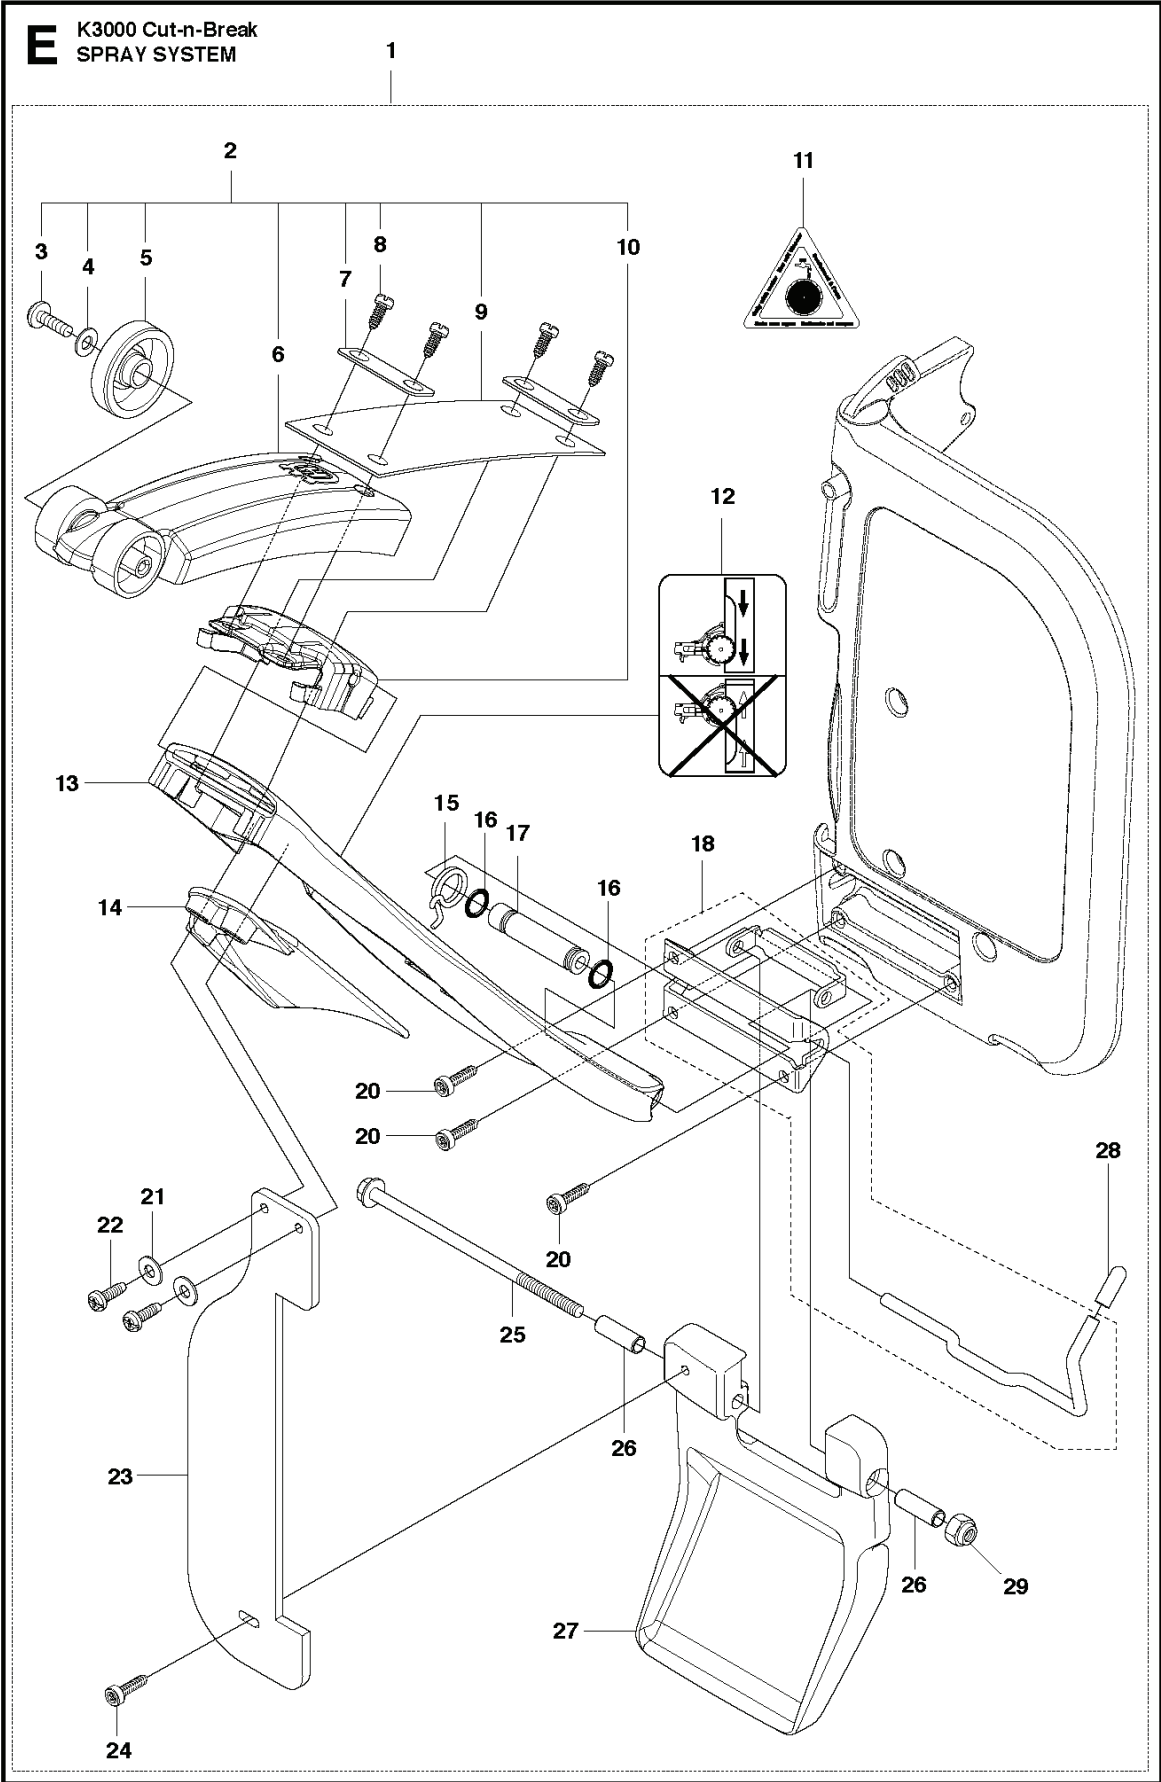

E K3000 Cut-n-Break
SPRAY SYSTEM

REF.	PART NO.	DESCRIPTION	REMARK	QTY.	KIT
1	504612903	SPRAY GUARD	Incl. 2, 11 - 28	1	
2	510056601	SPRAY GUARD	Incl. 3 - 10	1	
3	503214601	SCREW		2	
4	734488001	WASHER		2	
5	506262202	WHEEL		2	
6	510007201	SPRAY GUARD		1	
7	510202001	WASHER		2	
8	503212716	SCREW CRPANT		4	
9	510202401	BAND		1	
10	510007301	GUIDE		1	
11	504793601	LABEL		1	
12	522038101	DECAL		1	
13	544976003	SPRAY GUARD		1	
14	504049401	SPRAY GUARD		1	
15	506406001	SPRING		1	
16	740420500	O-RING		2	
17	506403701	BUSHING		1	
18	587293001	RETAINER		1	
20	504909414	SCREW ITXSCT		3	
21	503230011	WASHER		2	
22	503212713	SCREW CCRPANT		2	
23	525833701	SPRAY GUARD		1	
24	510269216	SCREW ITXSCT		1	
25	503215396	SCREW ITXSCT		1	
26	522558501	GUIDE BUSHING		2	
27	505148601	FENDER		1	
28	505388801	COVER LID		1	
29	503222401	LOCK NUT		1