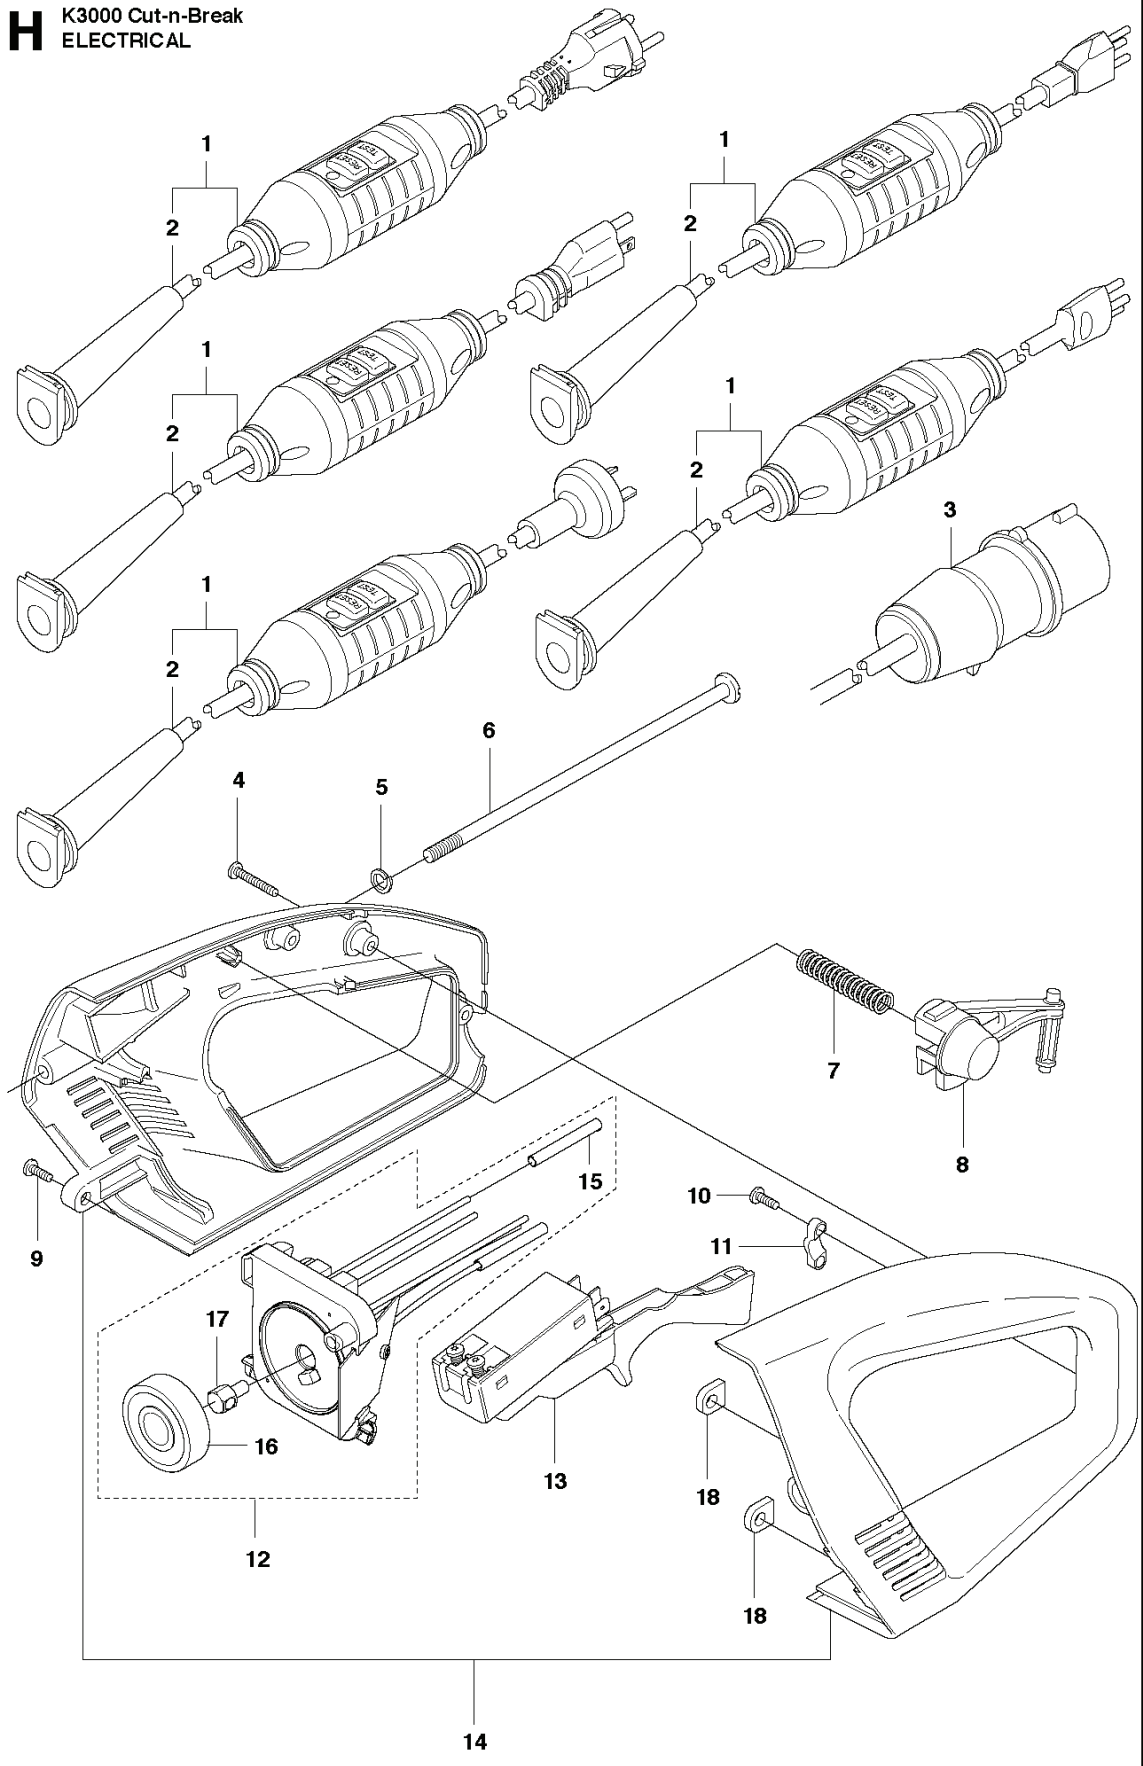

# **SPARE PARTS LIST**

**A** K3000 Cut-n-Break  
CUTTER ARM

REF.	PART NO.	DESCRIPTION	REMARK	QTY.	KIT
1	504613102	CUTTER ARM	Incl. 2 - 34	1	
2	544105005	HOSE	Incl. 3 - 7	1	
3	504875201	SEALING		1	
4	544041702	HOSE		1	
5	506405702	GROMMET		1	
6	506095605	HOSE CLAMP		1	
7	506409802	NIPPLE		1	
8	544952401	BELT GUARD		1	
9	731231801	HEXAGON NUT		2	
10	725244571	SCREW EHHM		1	
11	544429801	ECCENTRIC		1	
12	506405601	DEFLECTION LIMITER		1	
13	503215310	SCREW ITXSCM		9	
14	544421501	BELT GUARD ASSY		1	
15	503263008	O-RING		4	
16	506406403	BLADE GUARD		1	
17	506406101	SPRING		1	
18	544421401	BELT GUARD ASSY		1	
19	506372720	BELT		1	
20	577341701	BAR	Incl. 21 - 22	1	
21	504142501	KIT	Incl. 24 - 25	1	
22	574447501	BAR PLATE		1	
23	522472701	BAR BRACKET		1	
24	544105703	BEARING CAGE	Incl. 26 - 27	1	
25	506402902	BUSHING		1	
26	506402802	BEARING CAGE		1	
27	544105901	BEARING		1	
28	506406502	BLADE GUARD		1	
29	506406102	SPRING		1	
30	506404602	WEAR PROTECTION		1	
31	503212810	SCREW CCRPANT		1	
32	506405602	DEFLECTION LIMITER		1	
33	506405101	STOP		1	
34	724128401	SCREW CRPANM		1	
35	544374402	LABEL		1	
36	505473701	LABEL		1	

**H** K3000 Cut-n-Break  
ELECTRICAL

REF.	PART NO.	DESCRIPTION	REMARK	QTY.	KIT
1	505443303	CABLE	230V	1	
1	510181302	CABLE	110V J.P. USA	1	
1	521907203	CABLE	230V AU	1	
1	585393608	CABLE	230V BR. incl. 2	1	
1	521907403	CABLE	230V, CH	1	
2	577411801	CABLE SLEEVE	230V	1	
3	510181401	CABLE	110V UK	1	
4	531031902	SCREW		3	
5	735114650	SPRING WASHER		1	
6	505530311	SCREW		1	
7	531031885	SPRING		1	
8	544900601	LOCKING BUTTON		1	
9	724132755	SCREW CRPANM		1	
10	503212001	SCREW		2	
11	531031887	CLIP		1	
12	587032201	ELECTRONIC BOX	110V	1	
12	587032202	ELECTRONIC BOX	230V	1	
13	531031883	SWITCH		1	
14	544904501	HANDLE ASSY		1	
15	578032601	SLEEVE		1	12
16	577066601	RUBBER BUSHING		1	12
17	579256201	SCREW		1	12
18	577525201	NUT		2	