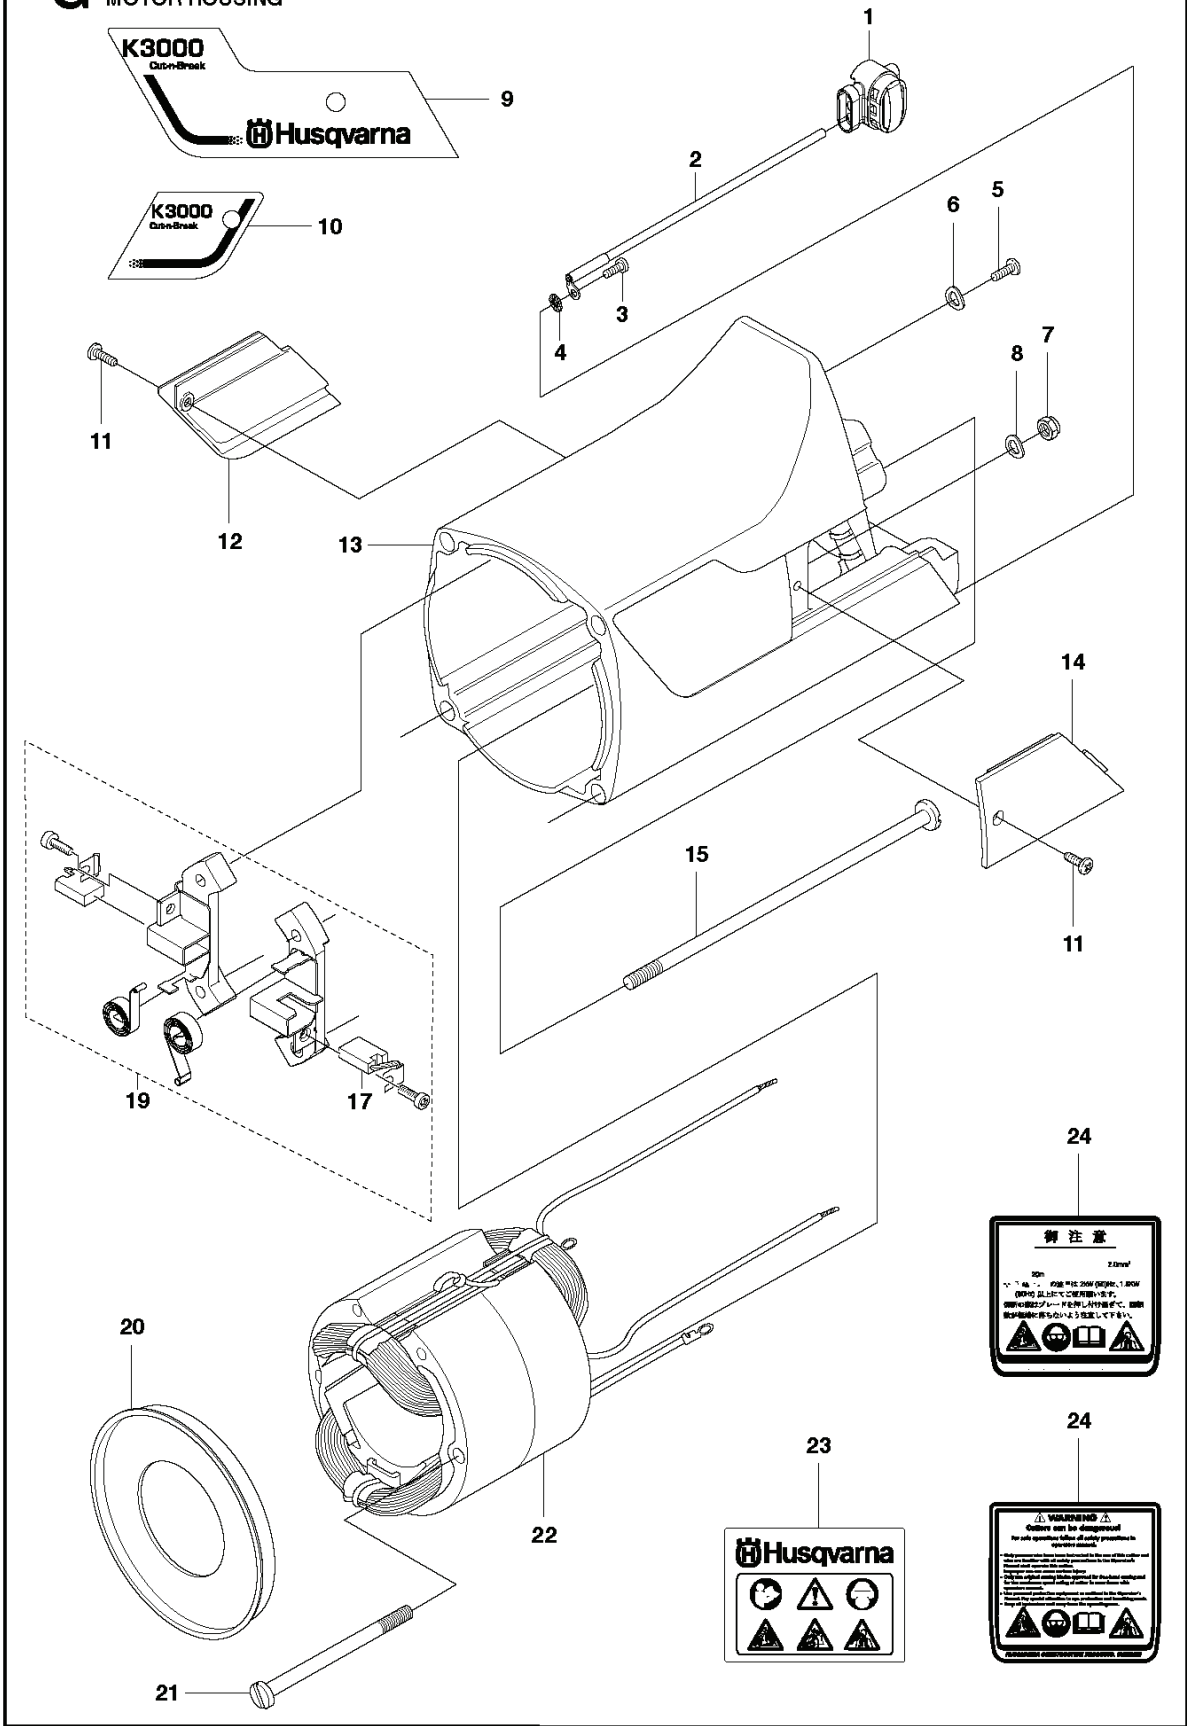

G K3000 Cut-n-Break
MOTOR HOUSING

REF.	PART NO.	DESCRIPTION	REMARK	QTY.	KIT
1	501980201	COUPLER		1	
2	577384001	CABLE ASSY		1	
3	724122201	SCREW CRPANM		1	
4	735212401	LOCKWASHER		1	
5	724129101	SCREW CRPANM		3	
5	724129701	SCREW CRPANM		1	
6	735113650	SPRING WASHER		4	
7	732211401	LOCK NUT		2	
8	735114650	SPRING WASHER		2	
9	544903303	LABEL		1	
10	544903304	LABEL		1	
11	729577601	SCREW CCRPANT		1	
12	544900201	LID		1	
13	544898701	MOTOR HOUSING		1	
14	544899401	LID		1	
15	505530311	SCREW		1	
17	589911201	CARBON BRUSH	230V	2	19
17	589911202	CARBON BRUSH	120V	1	19
19	581058505	BRUSH HOLDER	230V	1	
19	581058506	BRUSH HOLDER	120V	1	
20	505530307	AIR STREAM DIRECTOR		1	
21	506225301	SCREW		2	
22	582584102	STATOR ASSY	120V, From S/N: 20175000088	1	
22	582584101	STATOR ASSY	230V, From S/N: 20175000088	1	
23	544984001	LABEL		1	
24	506384415	LABEL	JP	1	
24	506384314	LABEL	USA	1