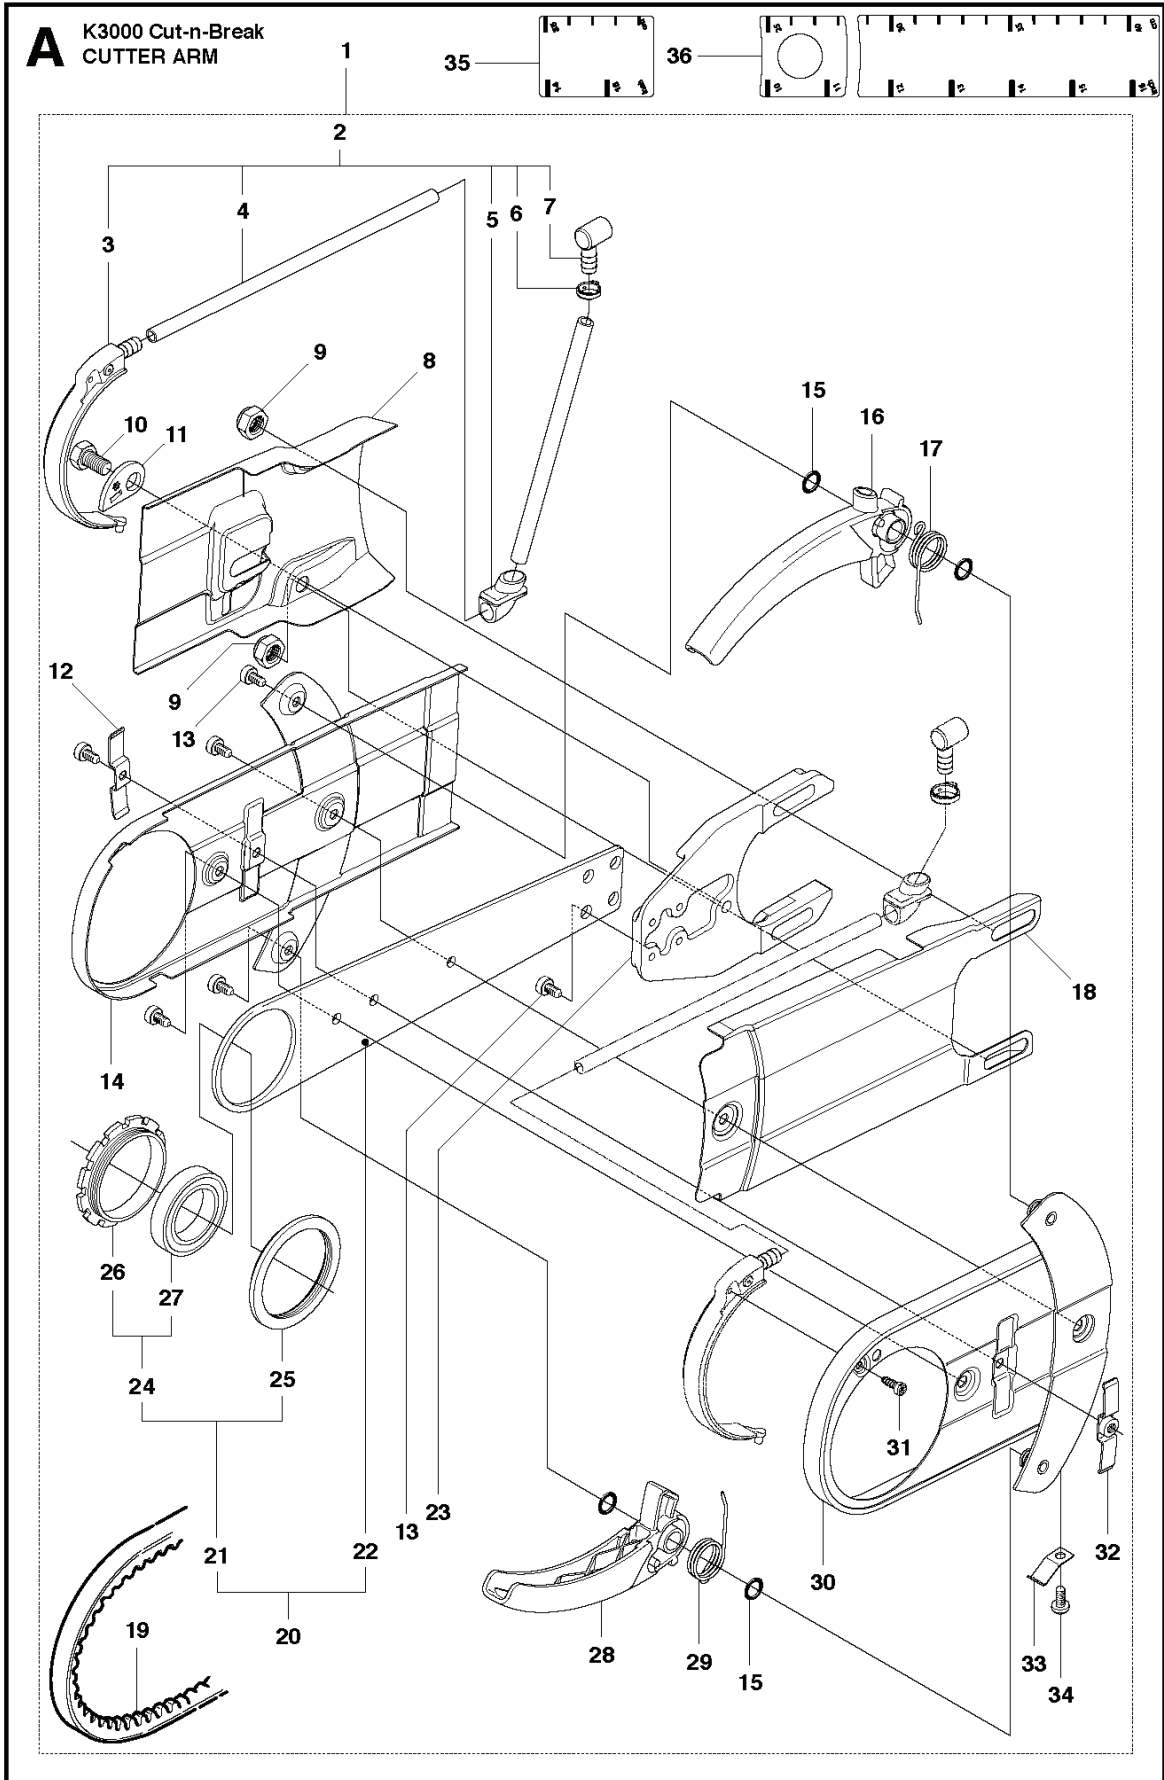

# **SPARE PARTS LIST**

**A** K3000 Cut-n-Break  
CUTTER ARM

REF.	PART NO.	DESCRIPTION	REMARK	QTY.	KIT
1	504613102	CUTTER ARM	Incl. 2 - 34	1	
2	544105005	HOSE	Incl. 3 - 7	1	
3	504875201	SEALING		1	
4	544041702	HOSE		1	
5	506405702	GROMMET		1	
6	506095605	HOSE CLAMP		1	
7	506409802	NIPPLE		1	
8	544952401	BELT GUARD		1	
9	731231801	HEXAGON NUT		2	
10	725244571	SCREW EHHM		1	
11	544429801	ECCENTRIC		1	
12	506405601	DEFLECTION LIMITER		1	
13	503215310	SCREW ITXSCM		9	
14	544421501	BELT GUARD ASSY		1	
15	503263008	O-RING		4	
16	506406403	BLADE GUARD		1	
17	506406101	SPRING		1	
18	544421401	BELT GUARD ASSY		1	
19	506372720	BELT		1	
20	577341701	BAR	Incl. 21 - 22	1	
21	504142501	KIT	Incl. 24 - 25	1	
22	574447501	BAR PLATE		1	
23	522472701	BAR BRACKET		1	
24	544105703	BEARING CAGE	Incl. 26 - 27	1	
25	506402902	BUSHING		1	
26	506402802	BEARING CAGE		1	
27	544105901	BEARING		1	
28	506406502	BLADE GUARD		1	
29	506406102	SPRING		1	
30	506404602	WEAR PROTECTION		1	
31	503212810	SCREW CCRPANT		1	
32	506405602	DEFLECTION LIMITER		1	
33	506405101	STOP		1	
34	724128401	SCREW CRPANM		1	
35	544374402	LABEL		1	
36	505473701	LABEL		1	

**H** K3000 Cut-n-Break  
ELECTRICAL

REF.	PART NO.	DESCRIPTION	REMARK	QTY.	KIT
1	505443303	CABLE	230V	1	
1	510181302	CABLE	110V J.P. USA	1	
1	521907203	CABLE	230V AU	1	
1	585393608	CABLE	230V BR. incl. 2	1	
1	521907403	CABLE	230V, CH	1	
2	577411801	CABLE SLEEVE	230V	1	
3	510181401	CABLE	110V UK	1	
4	531031902	SCREW		3	
5	735114650	SPRING WASHER		1	
6	505530311	SCREW		1	
7	531031885	SPRING		1	
8	544900601	LOCKING BUTTON		1	
9	724132755	SCREW CRPANM		1	
10	503212001	SCREW		2	
11	531031887	CLIP		1	
12	587032201	ELECTRONIC BOX	110V	1	
12	587032202	ELECTRONIC BOX	230V	1	
13	531031883	SWITCH		1	
14	544904501	HANDLE ASSY		1	
15	578032601	SLEEVE		1	12
16	577066601	RUBBER BUSHING		1	12
17	579256201	SCREW		1	12
18	577525201	NUT		2	