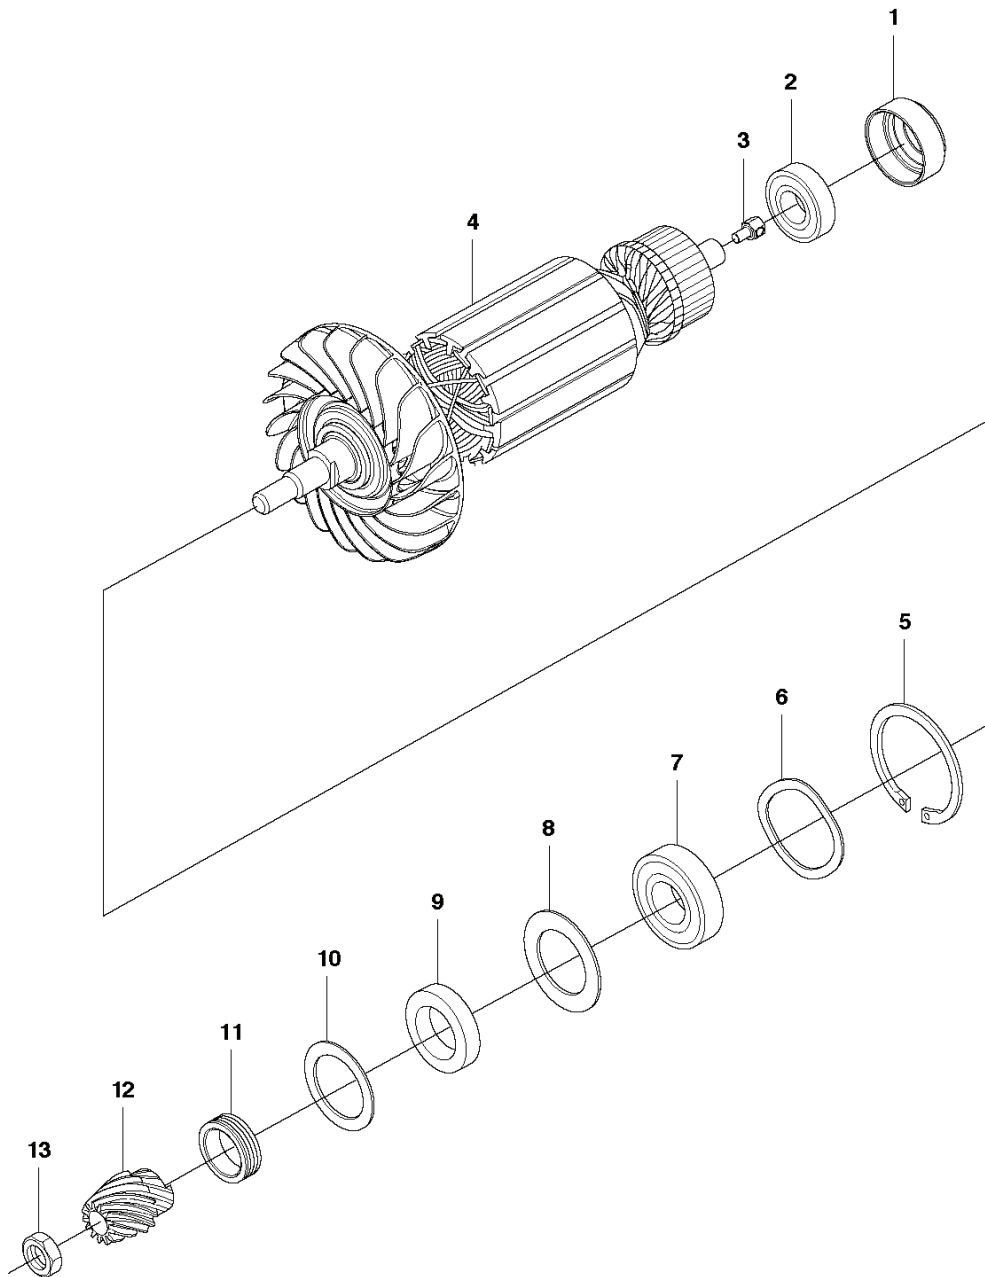

F K3000 Cut-n-Break
MOTOR

REF.	PART NO.	DESCRIPTION	REMARK	QTY.	KIT
1	577066601	RUBBER BUSHING		1	
2	503250901	BEARING		1	
3	579256201	SCREW		1	
4	582586602	ROTOR	120V, From S/N: 20175000088	1	
4	582586601	ROTOR	230V, From S/N: 20175000088	1	
5	735313310	CIRCLIP		1	
6	505530351	SPRING WASHER		1	
7	583953301	BALL BEARING		1	
8	505530316	SPACER		1	
9	505530341	GASKET		1	
10	505530352	SPACER		1	
11	505530319	SPACER		1	
12	505454101	PINION		1	
13	523122402	NUT		1