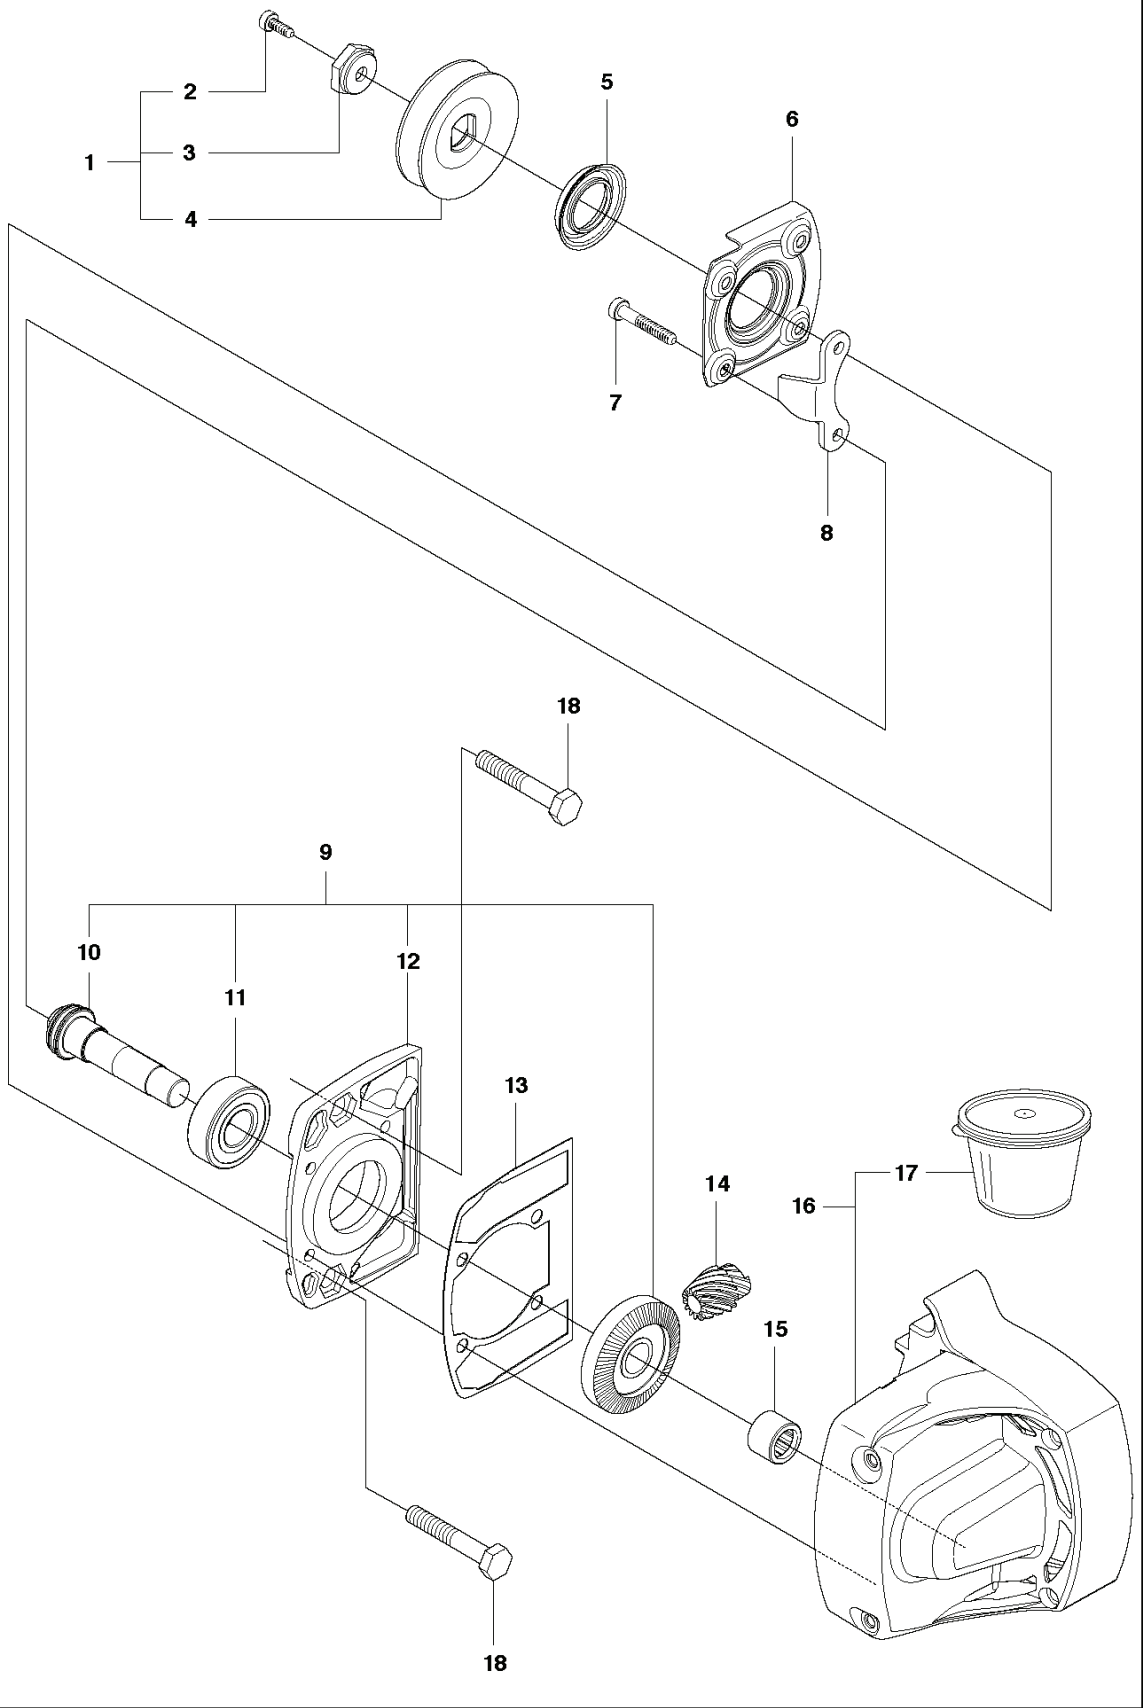

C K3000 Cut-n-Break
GEARS

REF.	PART NO.	DESCRIPTION	REMARK	QTY.	KIT
1	505402901	DRIVING PULLEY ASSY	Incl. 2 - 4	1	
2	544218420	SCREW ITXSCM		1	
3	504038301	SPACING SLEEVE		1	
4	544433901	DRIVING PULLEY		1	
5	506320601	SEALING		1	
6	544434101	FLANGE		1	
7	503215325	SCREW ITXSCM		4	
8	544433701	BRACKET		1	
9	544426601	GEAR SET	Incl. 10 - 12	1	
10	544426401	GEAR WHEEL SHAFT		1	
11	583953301	BALL BEARING		1	
12	544426501	COVER		1	
13	504110303	GASKET		1	
14	505454101	PINION		1	
15	503255301	NEEDLE BEARING		1	
16	574214302	GEAR HOUSING	Incl. 17	1	
17	574203001	GREASE		1	
18	725245371	SCREW EHHM		2