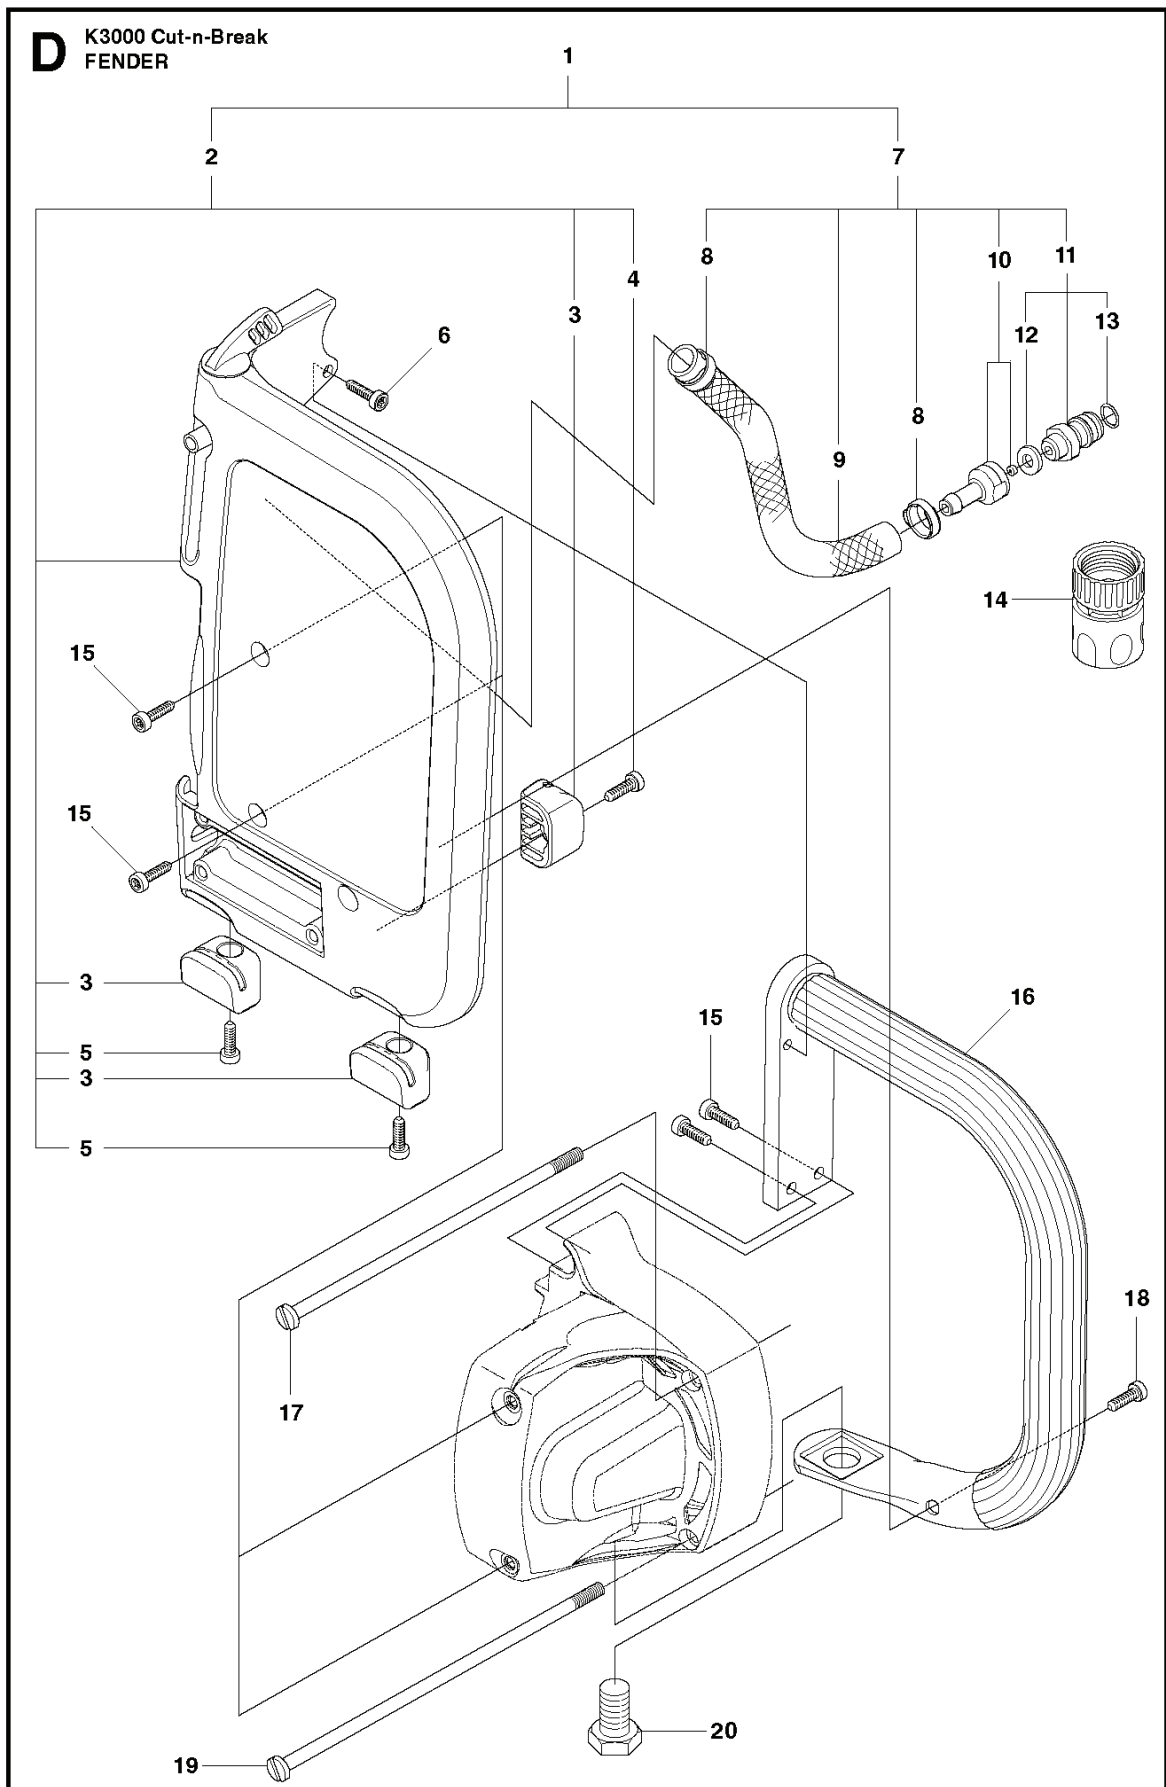

D K3000 Cut-n-Break
FENDER

REF.	PART NO.	DESCRIPTION	REMARK	QTY.	KIT
1	504612802	FENDER		1	
2	504612803	FENDER		1	
3	544983201	GROUND SUPPORT		3	
4	504909410	SCREW ITXSCT		1	
5	504909414	SCREW ITXSCT		2	
6	503215310	SCREW ITXSCM		1	
7	510081601	HOSE ASSY		1	
8	506498702	HOSE CLAMP		2	
9	506607502	HOSE		1	
10	522934802	NIPPLE		1	
11	510112001	NIPPLE		1	
12	531074260	WASHER		1	
13	505103501	O-RING		1	
14	503266003	COUPLER		1	
14	503266004	COUPLER		1	
15	503215316	SCREW ITXSCM		4	
16	540018301	FRONT HANDLE ASSY		1	
17	505530311	SCREW		1	
18	504909425	SCREW ITXSCT		1	
19	531031894	SCREW		1	
20	531031276	SCREW		1