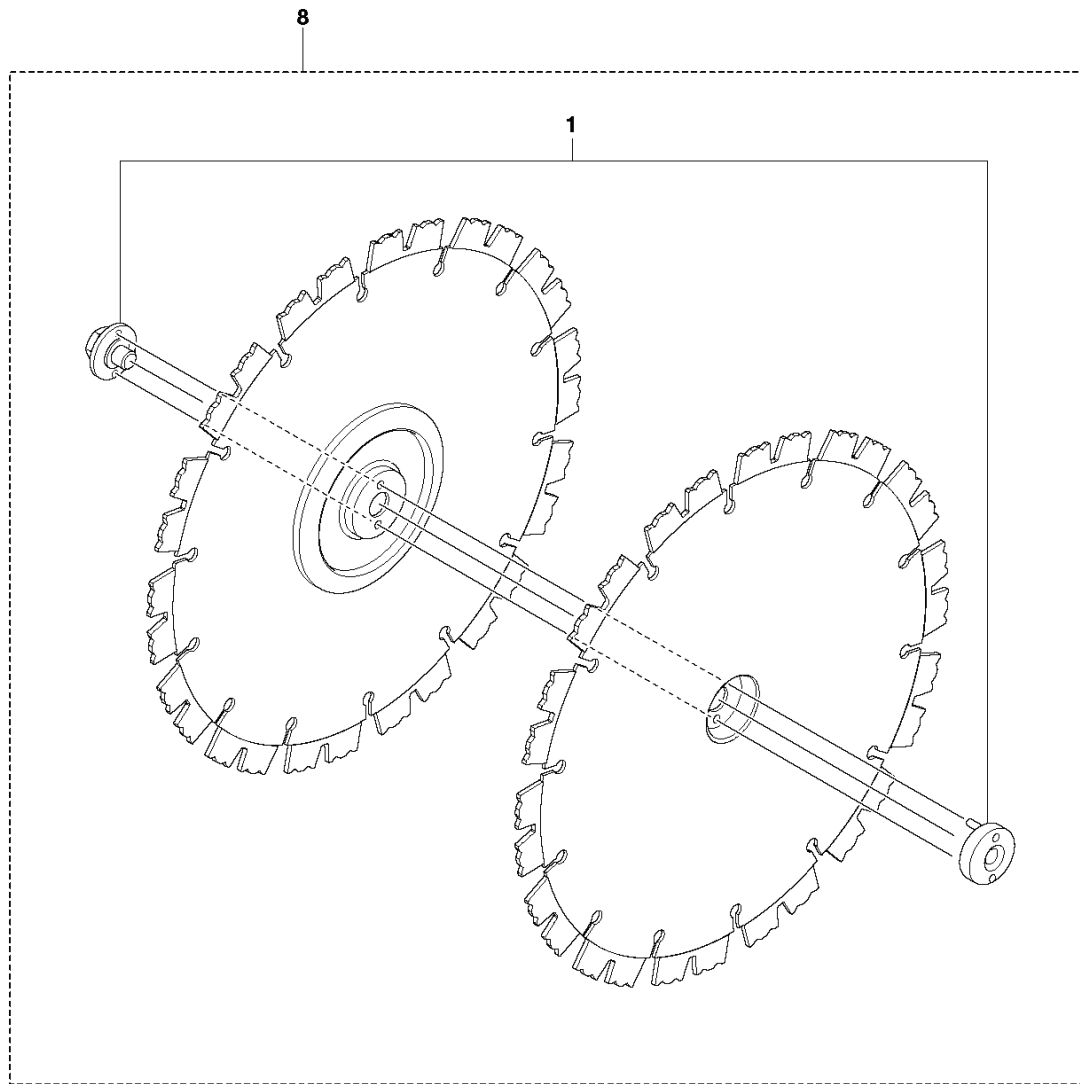

# **SPARE PARTS LIST**

**A** K3000 Cut-n-Break  
CUTTER ARM

REF.	PART NO.	DESCRIPTION	REMARK	QTY.	KIT
1	504613102	CUTTER ARM	Incl. 2 - 34	1	
2	544105005	HOSE	Incl. 3 - 7	1	
3	504875201	SEALING		1	
4	544041702	HOSE		1	
5	506405702	GROMMET		1	
6	506095605	HOSE CLAMP		1	
7	506409802	NIPPLE		1	
8	544952401	BELT GUARD		1	
9	731231801	HEXAGON NUT		2	
10	725244571	SCREW EHHM		1	
11	544429801	ECCENTRIC		1	
12	506405601	DEFLECTION LIMITER		1	
13	503215310	SCREW ITXSCM		9	
14	544421501	BELT GUARD ASSY		1	
15	503263008	O-RING		4	
16	506406403	BLADE GUARD		1	
17	506406101	SPRING		1	
18	544421401	BELT GUARD ASSY		1	
19	506372720	BELT		1	
20	577341701	BAR	Incl. 21 - 22	1	
21	504142501	KIT	Incl. 24 - 25	1	
22	574447501	BAR PLATE		1	
23	522472701	BAR BRACKET		1	
24	544105703	BEARING CAGE	Incl. 26 - 27	1	
25	506402902	BUSHING		1	
26	506402802	BEARING CAGE		1	
27	544105901	BEARING		1	
28	506406502	BLADE GUARD		1	
29	506406102	SPRING		1	
30	506404602	WEAR PROTECTION		1	
31	503212810	SCREW CCRPANT		1	
32	506405602	DEFLECTION LIMITER		1	
33	506405101	STOP		1	
34	724128401	SCREW CRPANM		1	
35	544374402	LABEL		1	
36	505473701	LABEL		1	

**B** K3000 CUT-N-BREAK  
CUTTING BLADE

---

REF.	PART NO.	DESCRIPTION	REMARK	QTY.	KIT
1	501008806	SCREW KIT		1	
8	574836202	DIAMOND BLADE	EL35CNB	1	
8	574836203	DIAMOND BLADE	EL70CnB	1	
8	574836201	DIAMOND BLADE	EL10CnB	1	