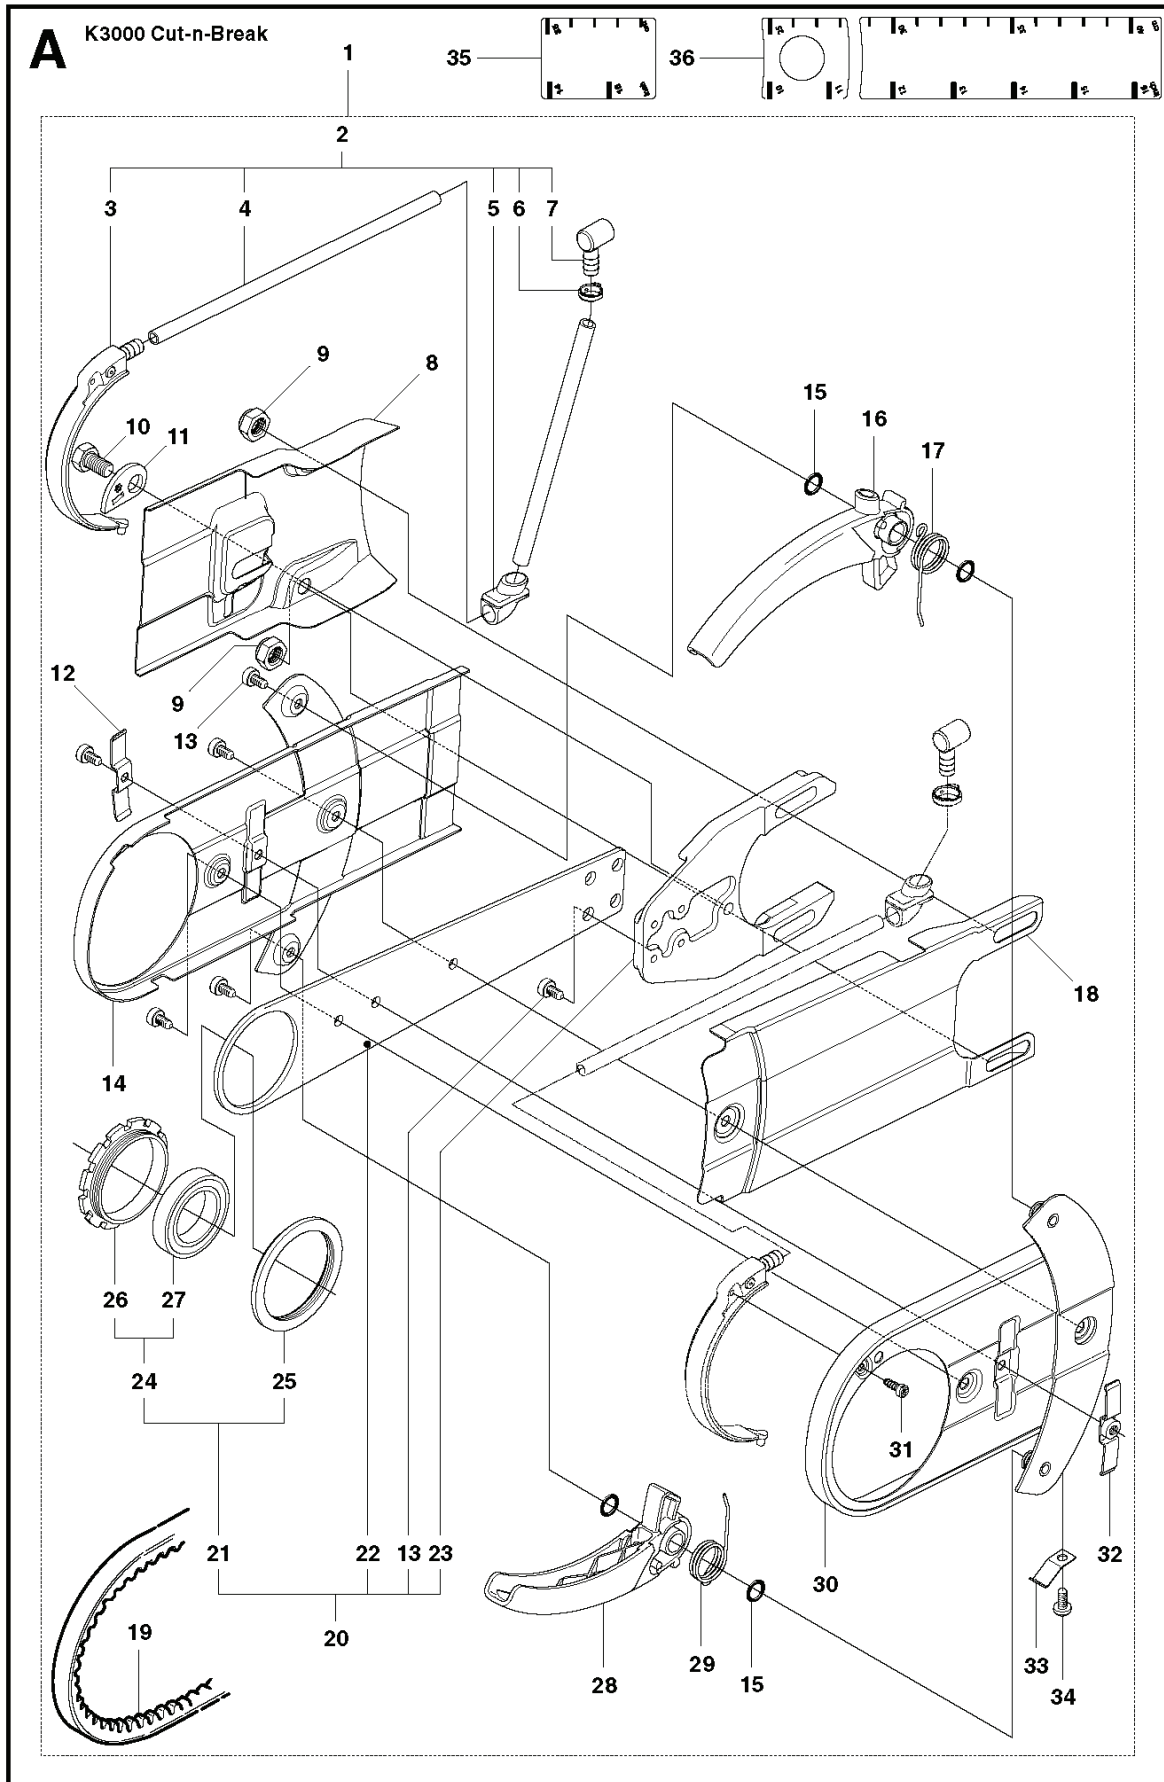

A

K3000 Cut-n-Break

REF.	PART NO.	DESCRIPTION	REMARK	QTY.	KIT
1	504613102	CUTTER ARM	Incl. 2 - 34	1	
2	544105005	HOSE	Incl. 3 - 7	1	
3	504875201	SEALING		1	
4	544041702	HOSE		1	
5	506405702	GROMMET		1	
6	506095605	HOSE CLAMP		1	
7	506409802	NIPPLE		1	
8	544952401	BELT GUARD		1	
9	731231801	HEXAGON NUT		2	
10	725244571	SCREW EHHM		1	
11	544429801	ECCENTRIC		1	
12	506405601	DEFLECTION LIMITER		1	
13	503215310	SCREW ITXSCM		9	
14	544421501	BELT GUARD ASSY		1	
15	503263008	O-RING		4	
16	506406403	BLADE GUARD		1	
17	506406101	SPRING		1	
18	544421401	BELT GUARD ASSY		1	
19	506372720	BELT		1	
20	577341701	BAR	Incl. 13. 21 - 23	1	
21	504142501	KIT	Incl. 24 - 25	1	
22	574447501	BAR PLATE		1	
23	522472701	BAR BRACKET		1	
24	544105703	BEARING CAGE	Incl. 26 - 27	1	
25	506402902	BUSHING		1	
26	506402802	BEARING CAGE		1	
27	544105901	BEARING		1	
28	506406502	BLADE GUARD		1	
29	506406102	SPRING		1	
30	506404602	WEAR PROTECTION		1	
31	503212810	SCREW CCRPANT		1	
32	506405602	DEFLECTION LIMITER		1	
33	506405101	STOP		1	
34	724128401	SCREW CRPANM		1	
35	544374402	LABEL		1	
36	505473701	LABEL		1