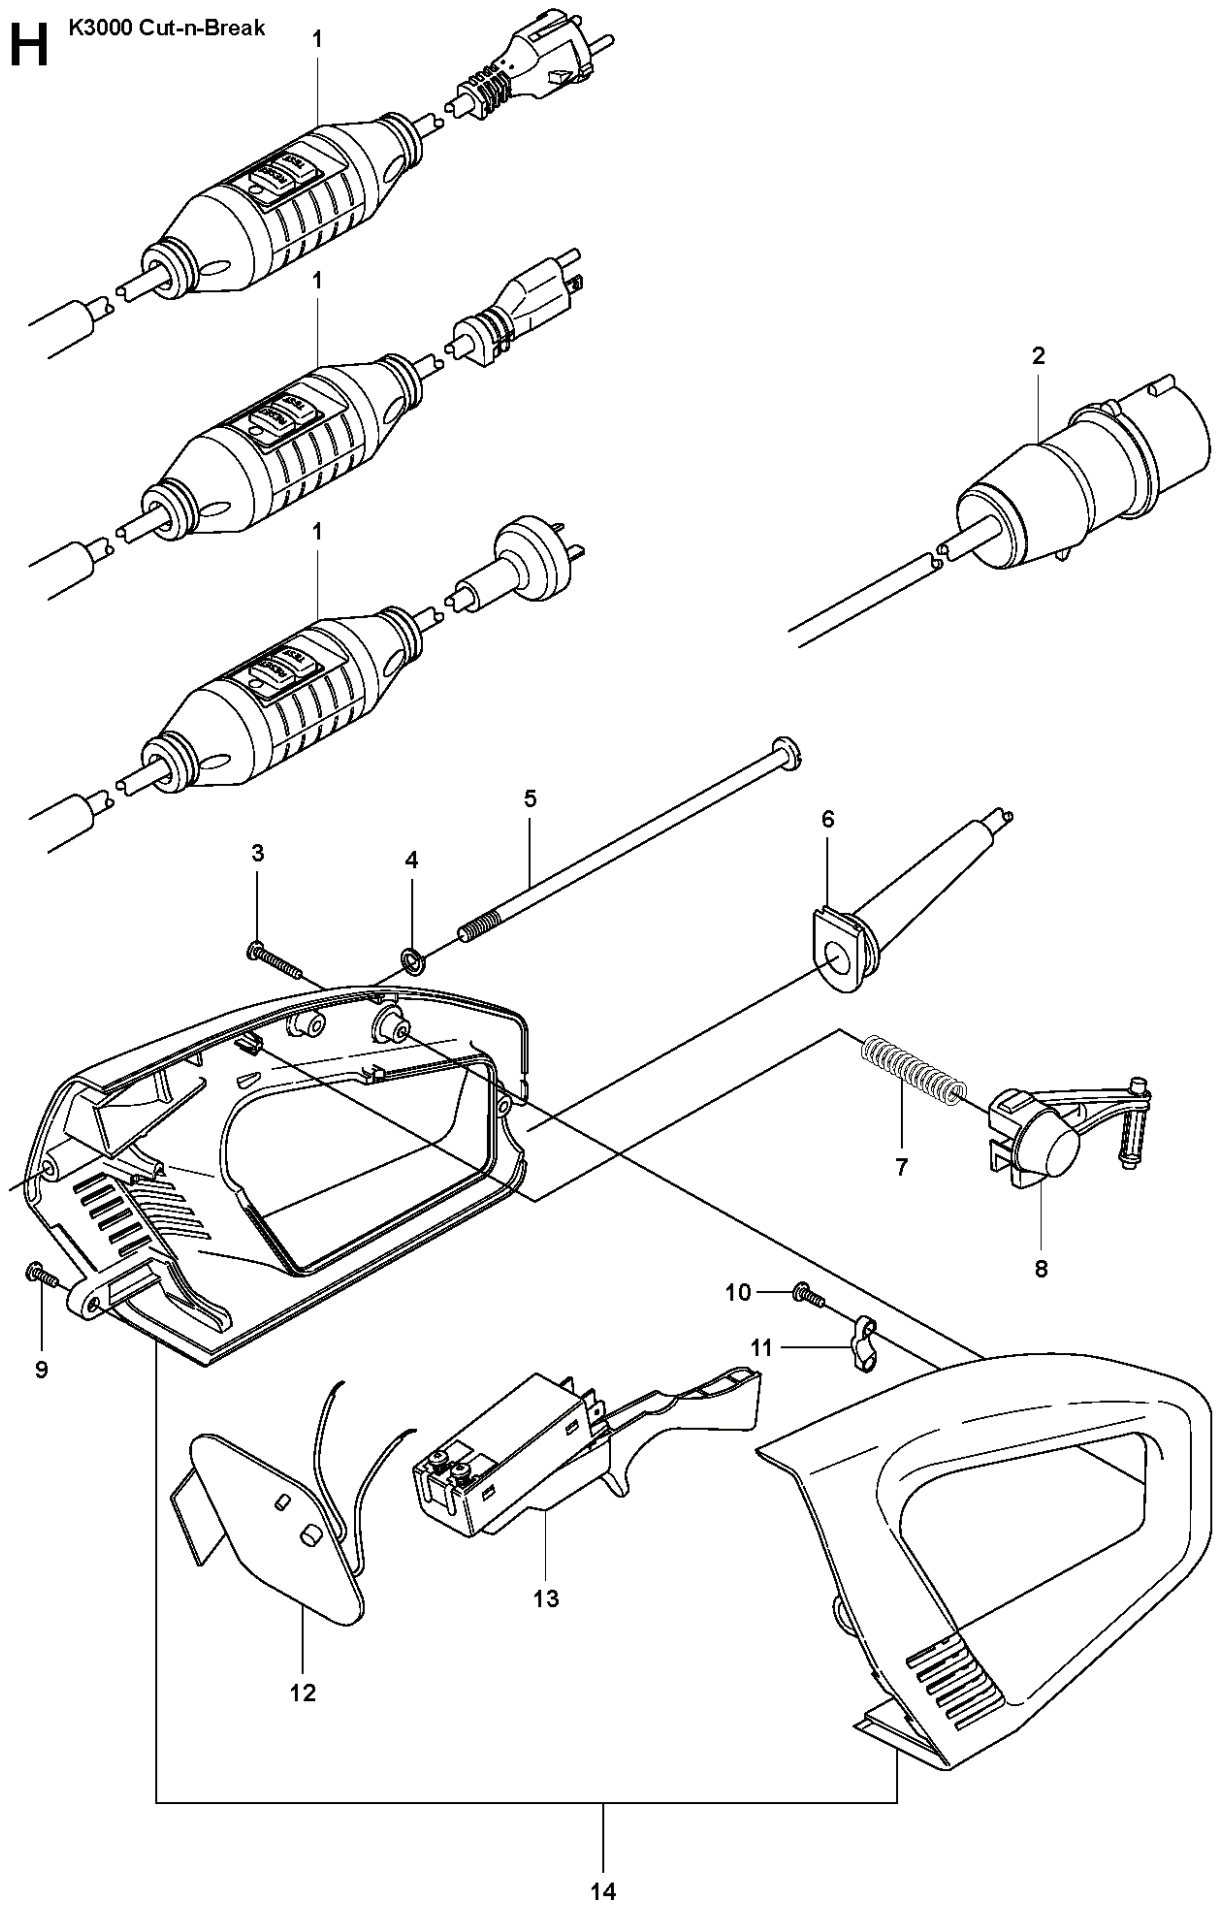

# **SPARE PARTS LIST**

**E****K3000 Cut-n-Break**

REF.	PART NO.	DESCRIPTION	REMARK	QTY.	KIT
1	504612903	SPRAY GUARD	Incl. 2, 11 - 28	1	
2	510056601	SPRAY GUARD	Incl. 3 - 10	1	
3	503214601	SCREW		2	
4	734488001	WASHER		2	
5	506262202	WHEEL		2	
6	510007201	SPRAY GUARD		1	
7	510202001	WASHER		2	
8	503212716	SCREW CRPANT		6	
9	510202401	BAND		1	
10	510007301	GUIDE		1	
11	504793601	LABEL		1	
12	522038101	DECAL		1	
13	544976003	SPRAY GUARD		1	
14	504049401	SPRAY GUARD		1	
15	506406001	SPRING		1	
16	740420500	O-RING		2	
17	506403701	BUSHING		1	
18	544979901	SEAT		1	
19	544980601	RETAINER		1	
20	504909414	SCREW ITXSCT		3	
21	503230011	WASHER		2	
22	503212713	SCREW CCRPANT		2	
23	525833701	SPRAY GUARD		1	
24	510269216	SCREW ITXSCT		1	
25	503215396	SCREW ITXSCT		1	
26	522558501	GUIDE BUSHING		2	
27	505148601	FENDER		1	
28	544979801	ROCKER LEVER		1	
29	505388801	COVER LID		1	
30	503222401	LOCK NUT		1	

# H K3000 Cut-n-Break

---

REF.	PART NO.	DESCRIPTION	REMARK	QTY.	KIT
1	505443303	CABLE	230V	1	
1	510181302	CABLE	110V J.P. USA	1	
1	521907203	CABLE	230V AU	1	
2	510181401	CABLE	110V UK	1	
3	531031902	SCREW		3	
4	735114650	SPRING WASHER		1	
5	505530311	SCREW		1	
6	544900501	CABLE SLEEVE	230V	1	
7	531031885	SPRING		1	
8	544900601	LOCKING BUTTON		1	
9	724132755	SCREW CRPANM		1	
10	503212001	SCREW		2	
11	531031887	CLIP		1	
12	522637802	PRINTED CIRCUIT ASSY	110V	1	
12	525592402	PRINTED CIRCUIT ASSY	230V	1	
13	531031883	SWITCH		1	
14	544904501	HANDLE ASSY		1	