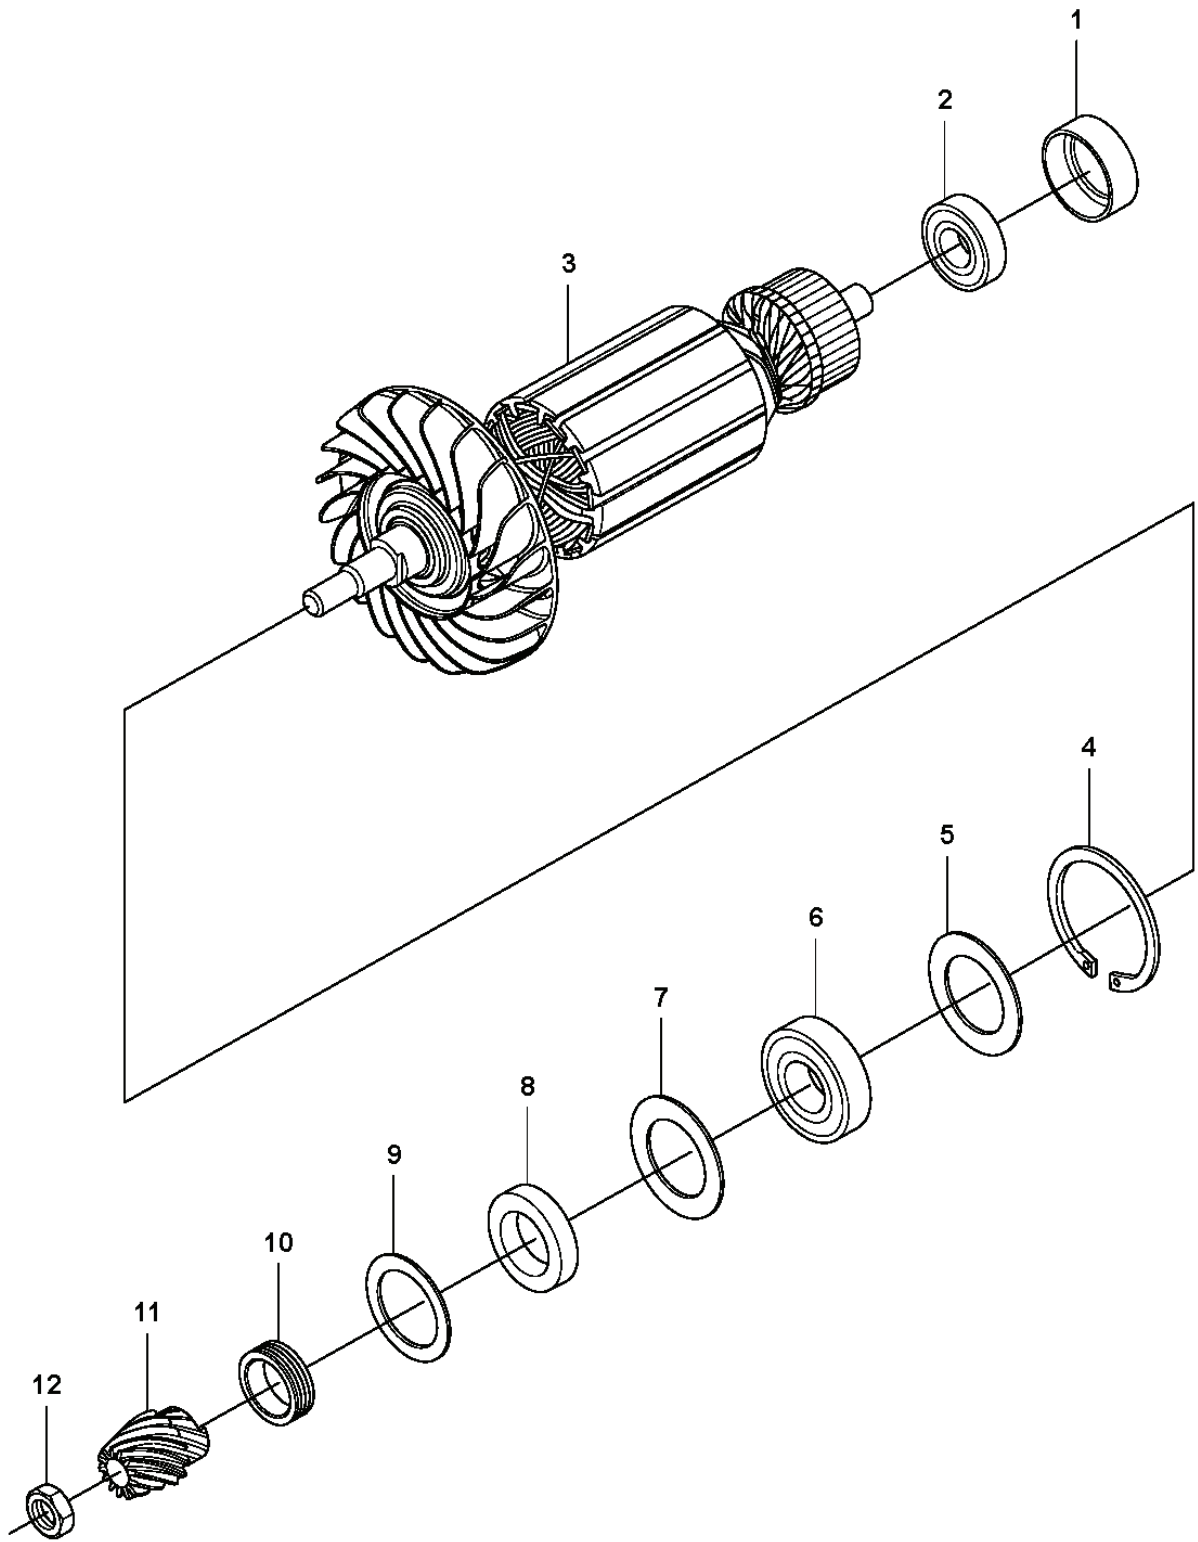

F K3000 Cut-n-Break

REF.	PART NO.	DESCRIPTION	REMARK	QTY.	KIT
1	505530314	RUBBER BUSHING		1	
2	503250901	BEARING		1	
3	582586602	ROTOR	120V, From S/N: 20175000088	1	
3	582586601	ROTOR	230V, From S/N: 20175000088	1	
4	735313310	CIRCLIP		1	
5	506044801	WASHER		1	
6	503252101	BALL BEARING		1	
7	505530316	SPACER		1	
8	505530341	GASKET		1	
9	505530352	SPACER		1	
10	505530319	SPACER		1	
11	505454101	PINION		1	
12	523122401	NUT		1