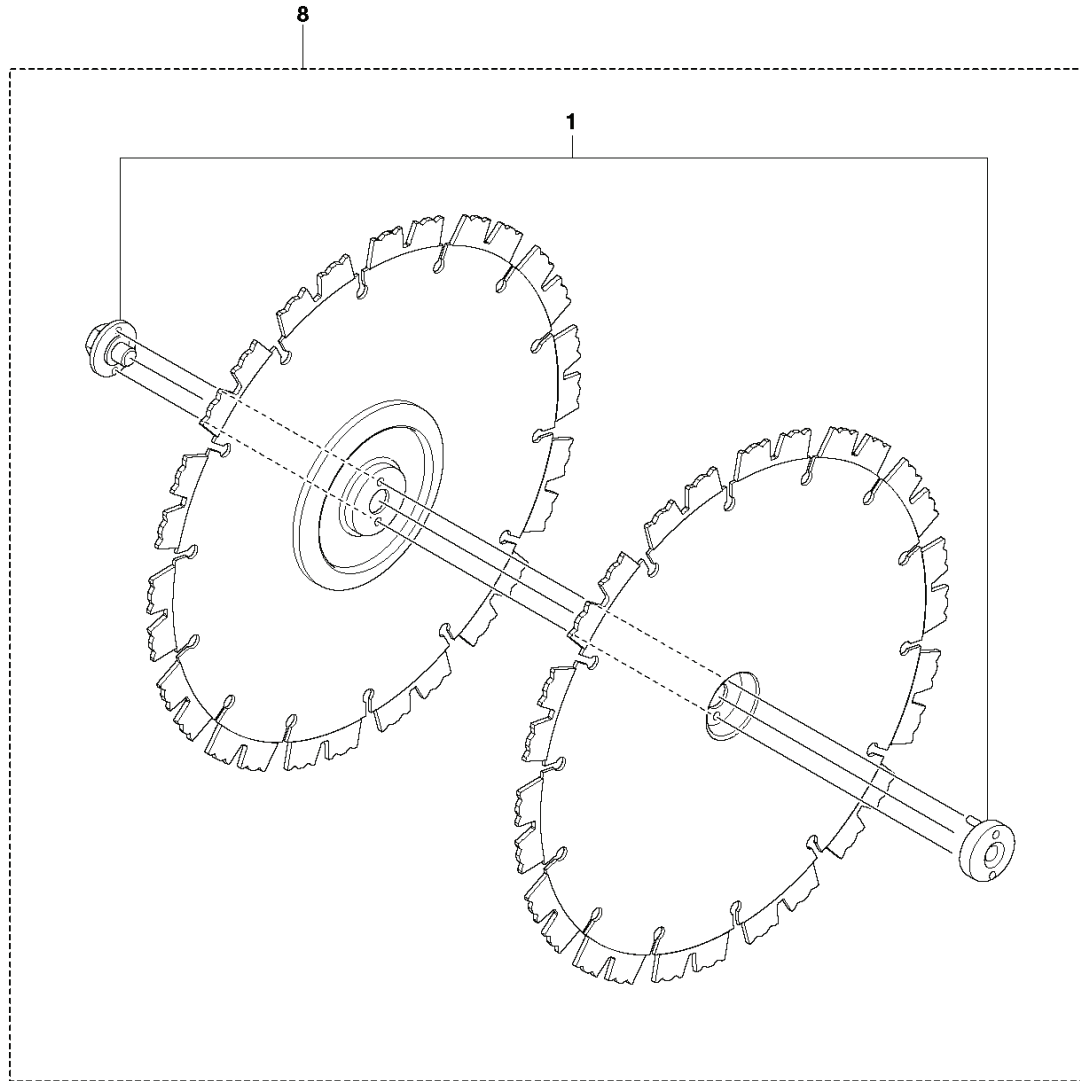

B K3000 CUT-N-BREAK
CUTTING BLADE

REF.	PART NO.	DESCRIPTION	REMARK	QTY.	KIT
1	501008802	SCREW KIT		1	
8	543088820	DIAMOND BLADE	EL20CnB	2	
8	543088823	DIAMOND BLADE	EL45CnB	2	
8	531155902	DIAMOND BLADE	EL70CnB	2	
8	522908701	DIAMOND BLADE	EL10CnB	2