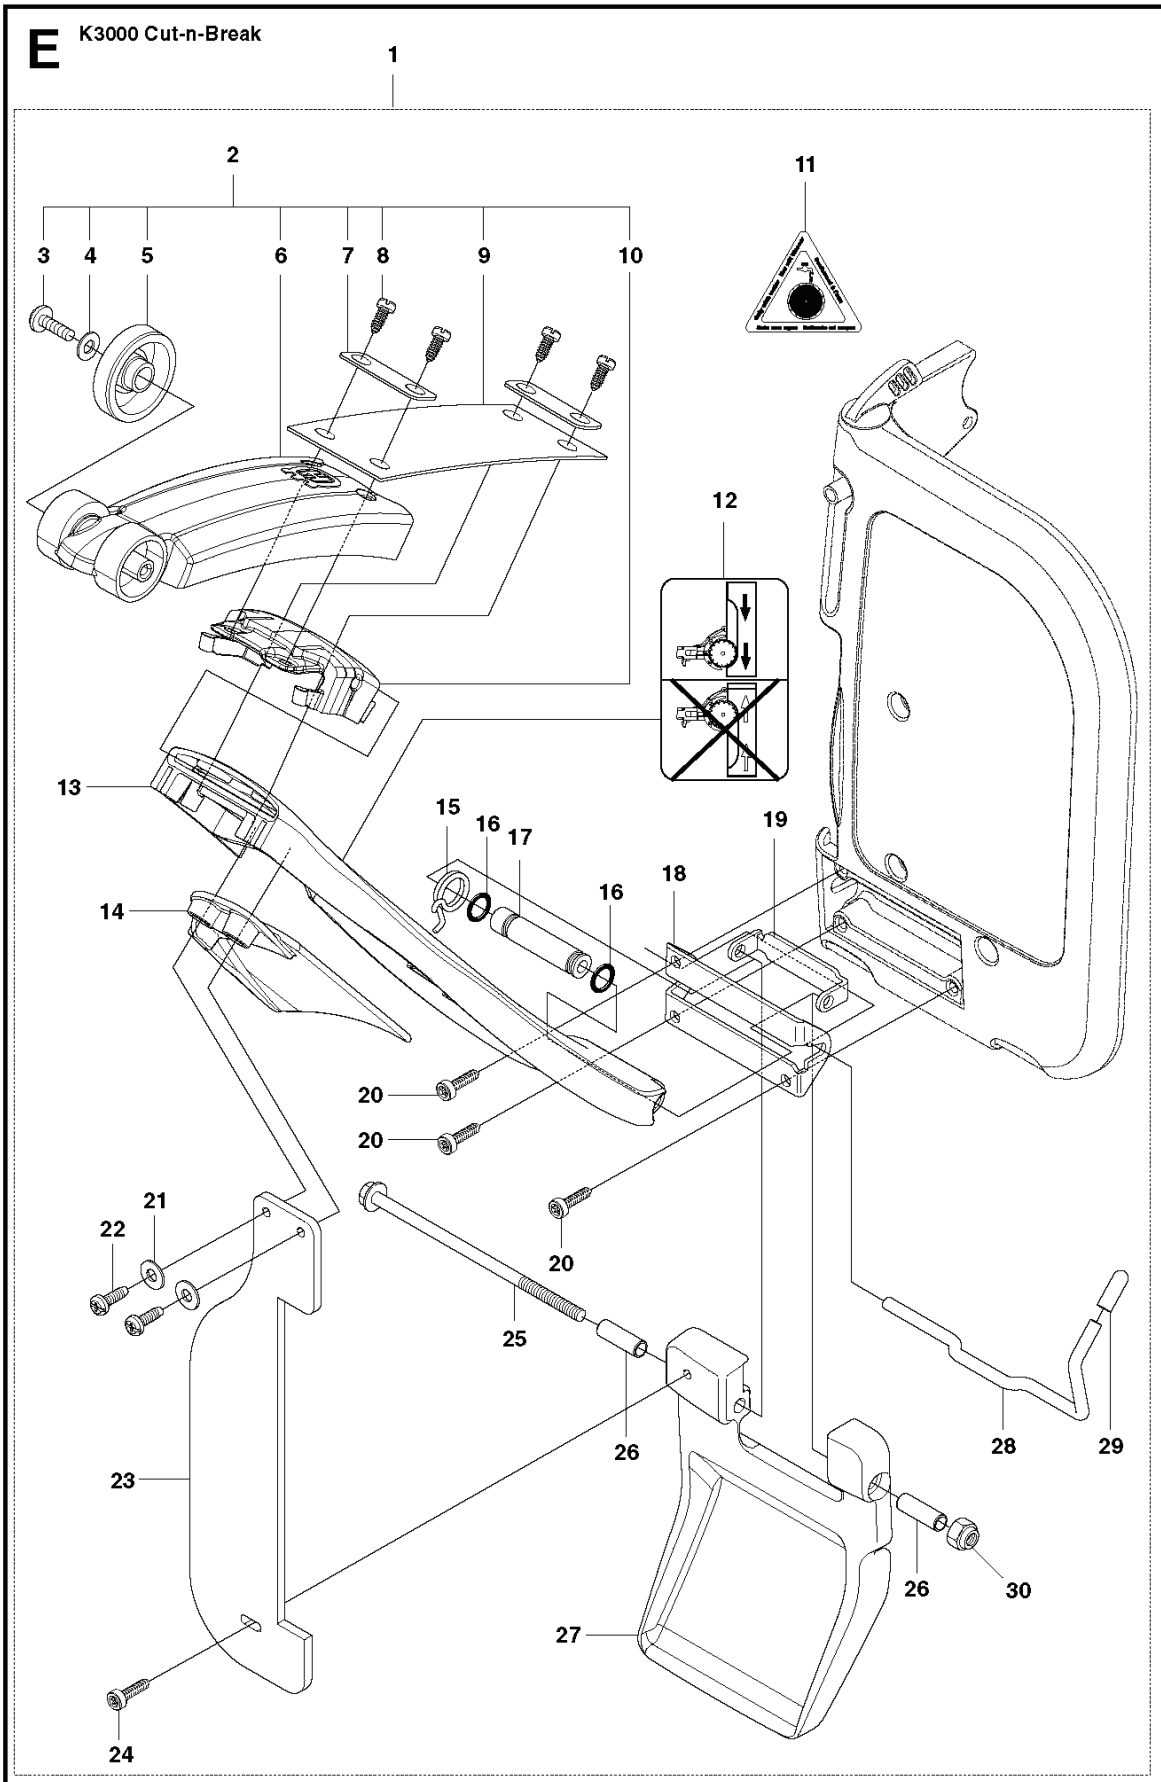

# **SPARE PARTS LIST**

**E****K3000 Cut-n-Break**

REF.	PART NO.	DESCRIPTION	REMARK	QTY.	KIT
1	504612903	SPRAY GUARD	Incl. 2, 11 - 28	1	
2	510056601	SPRAY GUARD	Incl. 3 - 10	1	
3	503214601	SCREW		2	
4	734488001	WASHER		2	
5	506262202	WHEEL		2	
6	510007201	SPRAY GUARD		1	
7	510202001	WASHER		2	
8	503212716	SCREW CRPANT		6	
9	510202401	BAND		1	
10	510007301	GUIDE		1	
11	504793601	LABEL		1	
12	522038101	DECAL		1	
13	544976003	SPRAY GUARD		1	
14	504049401	SPRAY GUARD		1	
15	506406001	SPRING		1	
16	740420500	O-RING		2	
17	506403701	BUSHING		1	
18	544979901	SEAT		1	
19	544980601	RETAINER		1	
20	504909414	SCREW ITXSCT		3	
21	503230011	WASHER		2	
22	503212713	SCREW CCRPANT		2	
23	525833701	SPRAY GUARD		1	
24	510269216	SCREW ITXSCT		1	
25	503215396	SCREW ITXSCT		1	
26	522558501	GUIDE BUSHING		2	
27	505148601	FENDER		1	
28	544979801	ROCKER LEVER		1	
29	505388801	COVER LID		1	
30	503222401	LOCK NUT		1	

# H K3000 Cut-n-Break

---

REF.	PART NO.	DESCRIPTION	REMARK	QTY.	KIT
1	505443303	CABLE	230V	1	
1	510181302	CABLE	110V J.P. USA	1	
1	521907203	CABLE	230V AU	1	
2	510181401	CABLE	110V UK	1	
3	531031902	SCREW		3	
4	735114650	SPRING WASHER		1	
5	505530311	SCREW		1	
6	544900501	CABLE SLEEVE	230V	1	
7	531031885	SPRING		1	
8	544900601	LOCKING BUTTON		1	
9	724132755	SCREW CRPANM		1	
10	503212001	SCREW		2	
11	531031887	CLIP		1	
12	522637802	PRINTED CIRCUIT ASSY	110V	1	
12	525592402	PRINTED CIRCUIT ASSY	230V	1	
13	531031883	SWITCH		1	
14	544904501	HANDLE ASSY		1	