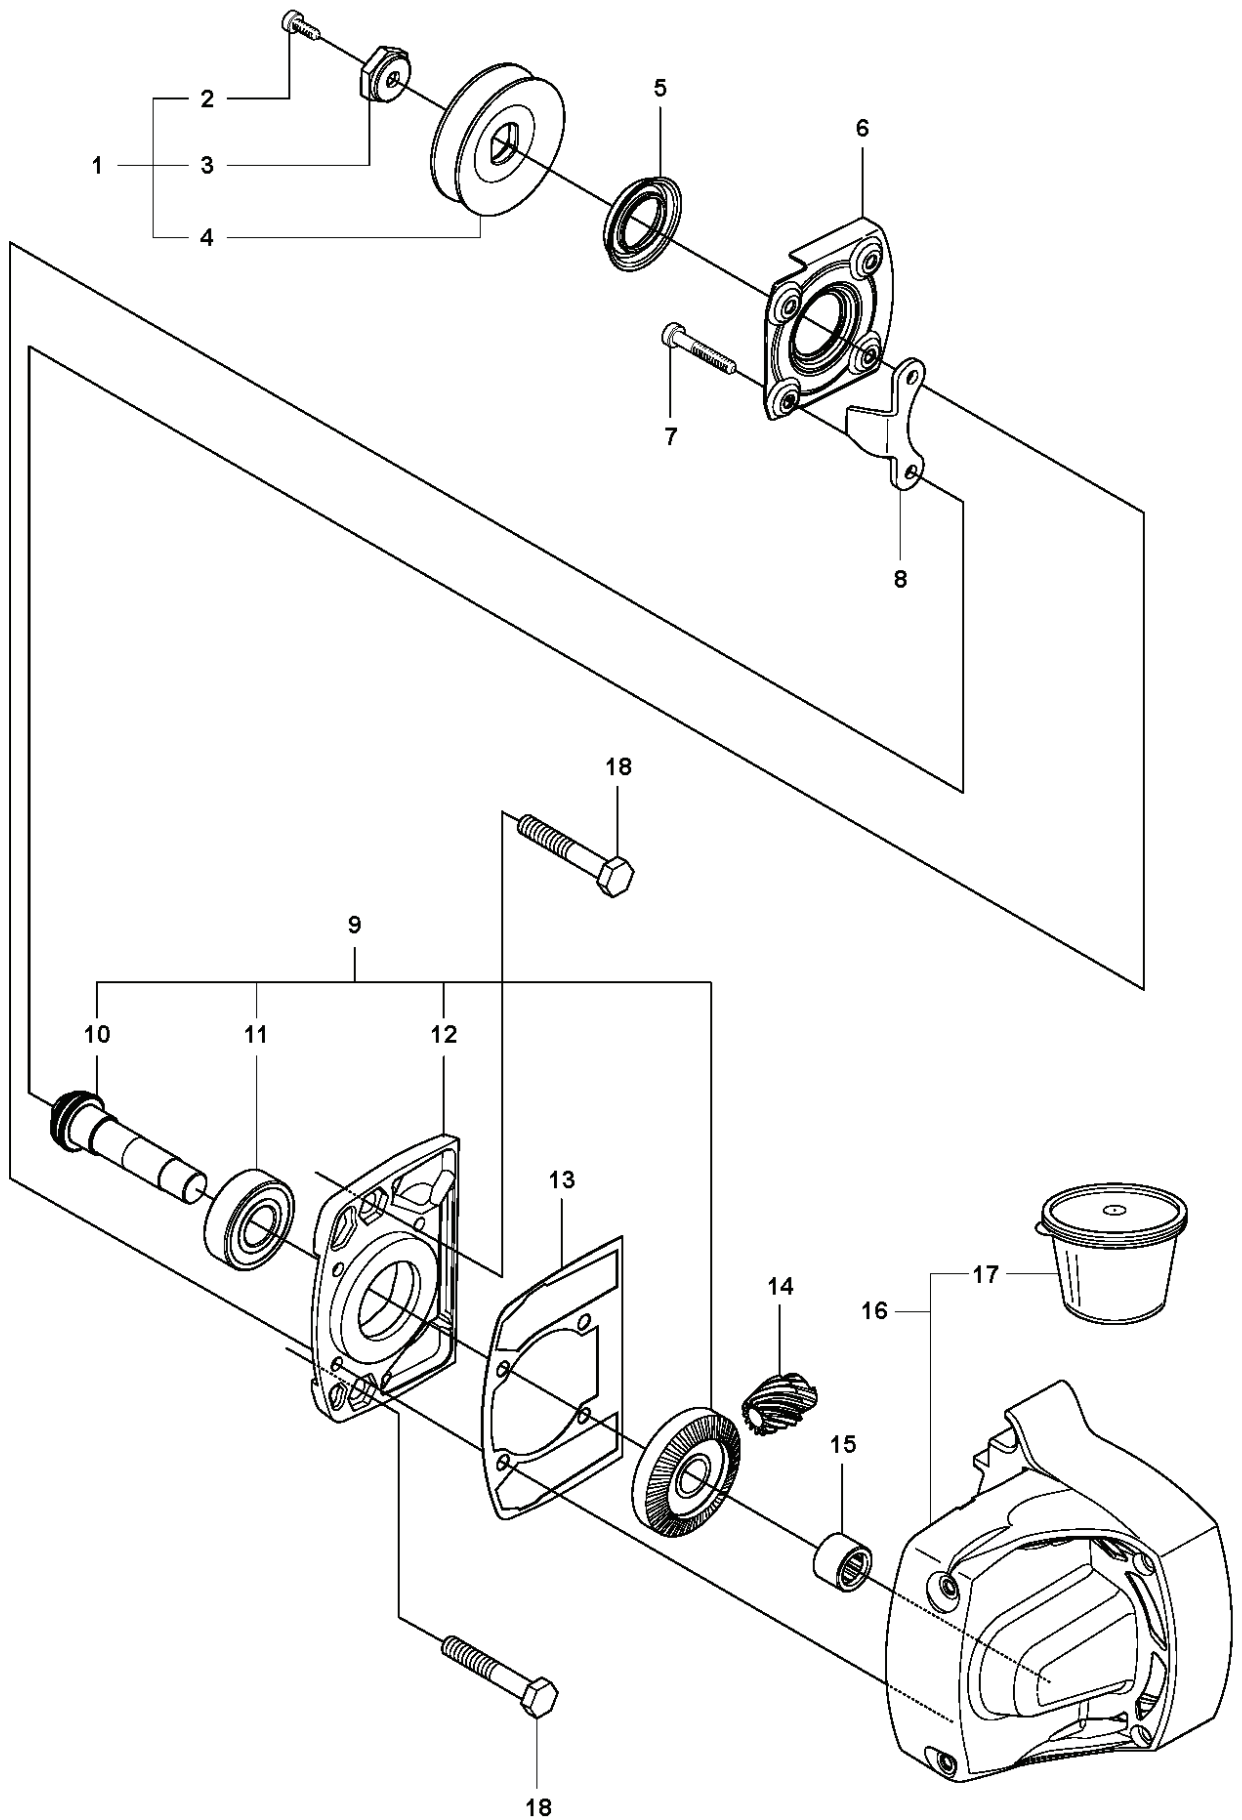

C K3000 Cut-n-Break

REF.	PART NO.	DESCRIPTION	REMARK	QTY.	KIT
1	505402901	DRIVING PULLEY ASSY	Incl. 2 - 4	1	
2	544218420	SCREW ITXSCM		1	
3	504038301	SPACING SLEEVE		1	
4	544433901	DRIVING PULLEY		1	
5	506320601	SEALING		1	
6	544434101	FLANGE		1	
7	503215325	SCREW ITXSCM		4	
8	544433701	BRACKET		1	
9	544426601	GEAR SET	Incl. 10 - 12	1	
10	544426401	GEAR WHEEL SHAFT		1	
11	503252101	BALL BEARING		1	
12	544426501	COVER		1	
13	504110303	GASKET		1	
14	505454101	PINION		1	
15	503255301	NEEDLE BEARING		1	
16	574214301	GEAR HOUSING	Incl. 17	1	
17	574203001	GREASE		1	
18	725245371	SCREW EHHM		2