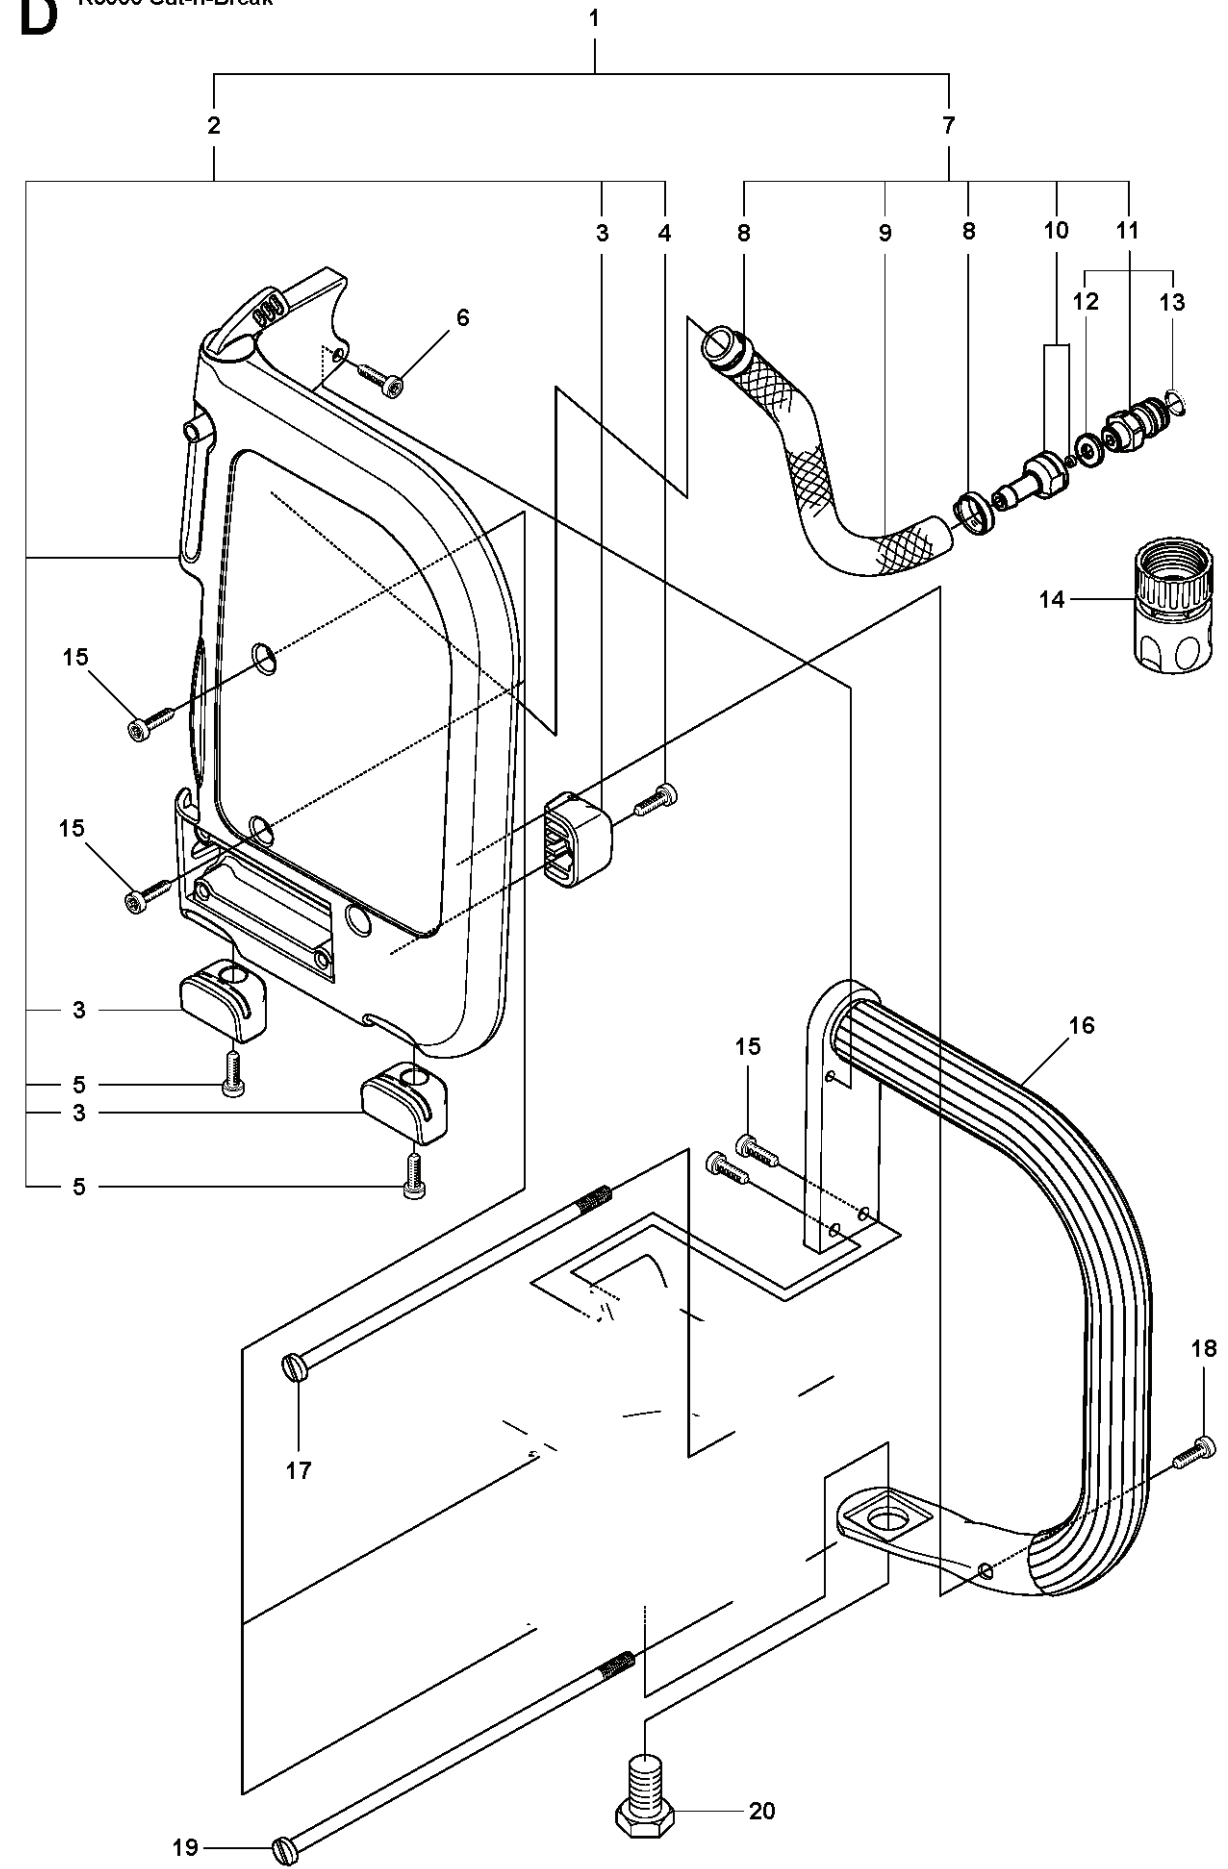

D K3000 Cut-n-Break

REF.	PART NO.	DESCRIPTION	REMARK	QTY.	KIT
1	504612802	FENDER	Incl. 2, 7	1	
2	504612803	FENDER	Incl. 3 - 5	1	
3	544983201	GROUND SUPPORT		3	
4	504909410	SCREW ITXSCT		1	
5	504909414	SCREW ITXSCT		2	
6	503215310	SCREW ITXSCM		1	
7	510081601	HOSE ASSY	Incl. 8 - 12	1	
8	506498702	HOSE CLAMP		2	
9	506607502	HOSE	L=530mm	1	
10	522934802	NIPPLE		1	
11	510112001	NIPPLE	Incl. 12, 13	1	
12	531074260	WASHER		1	
13	505103501	O-RING		1	
14	503266003	COUPLER	USA	1	
14	503266004	COUPLER		1	
15	503215316	SCREW ITXSCM		4	
16	540018301	FRONT HANDLE ASSY		1	
17	505530311	SCREW		1	
18	504909425	SCREW ITXSCT		1	
19	531031894	SCREW		1	
20	531031276	SCREW		1