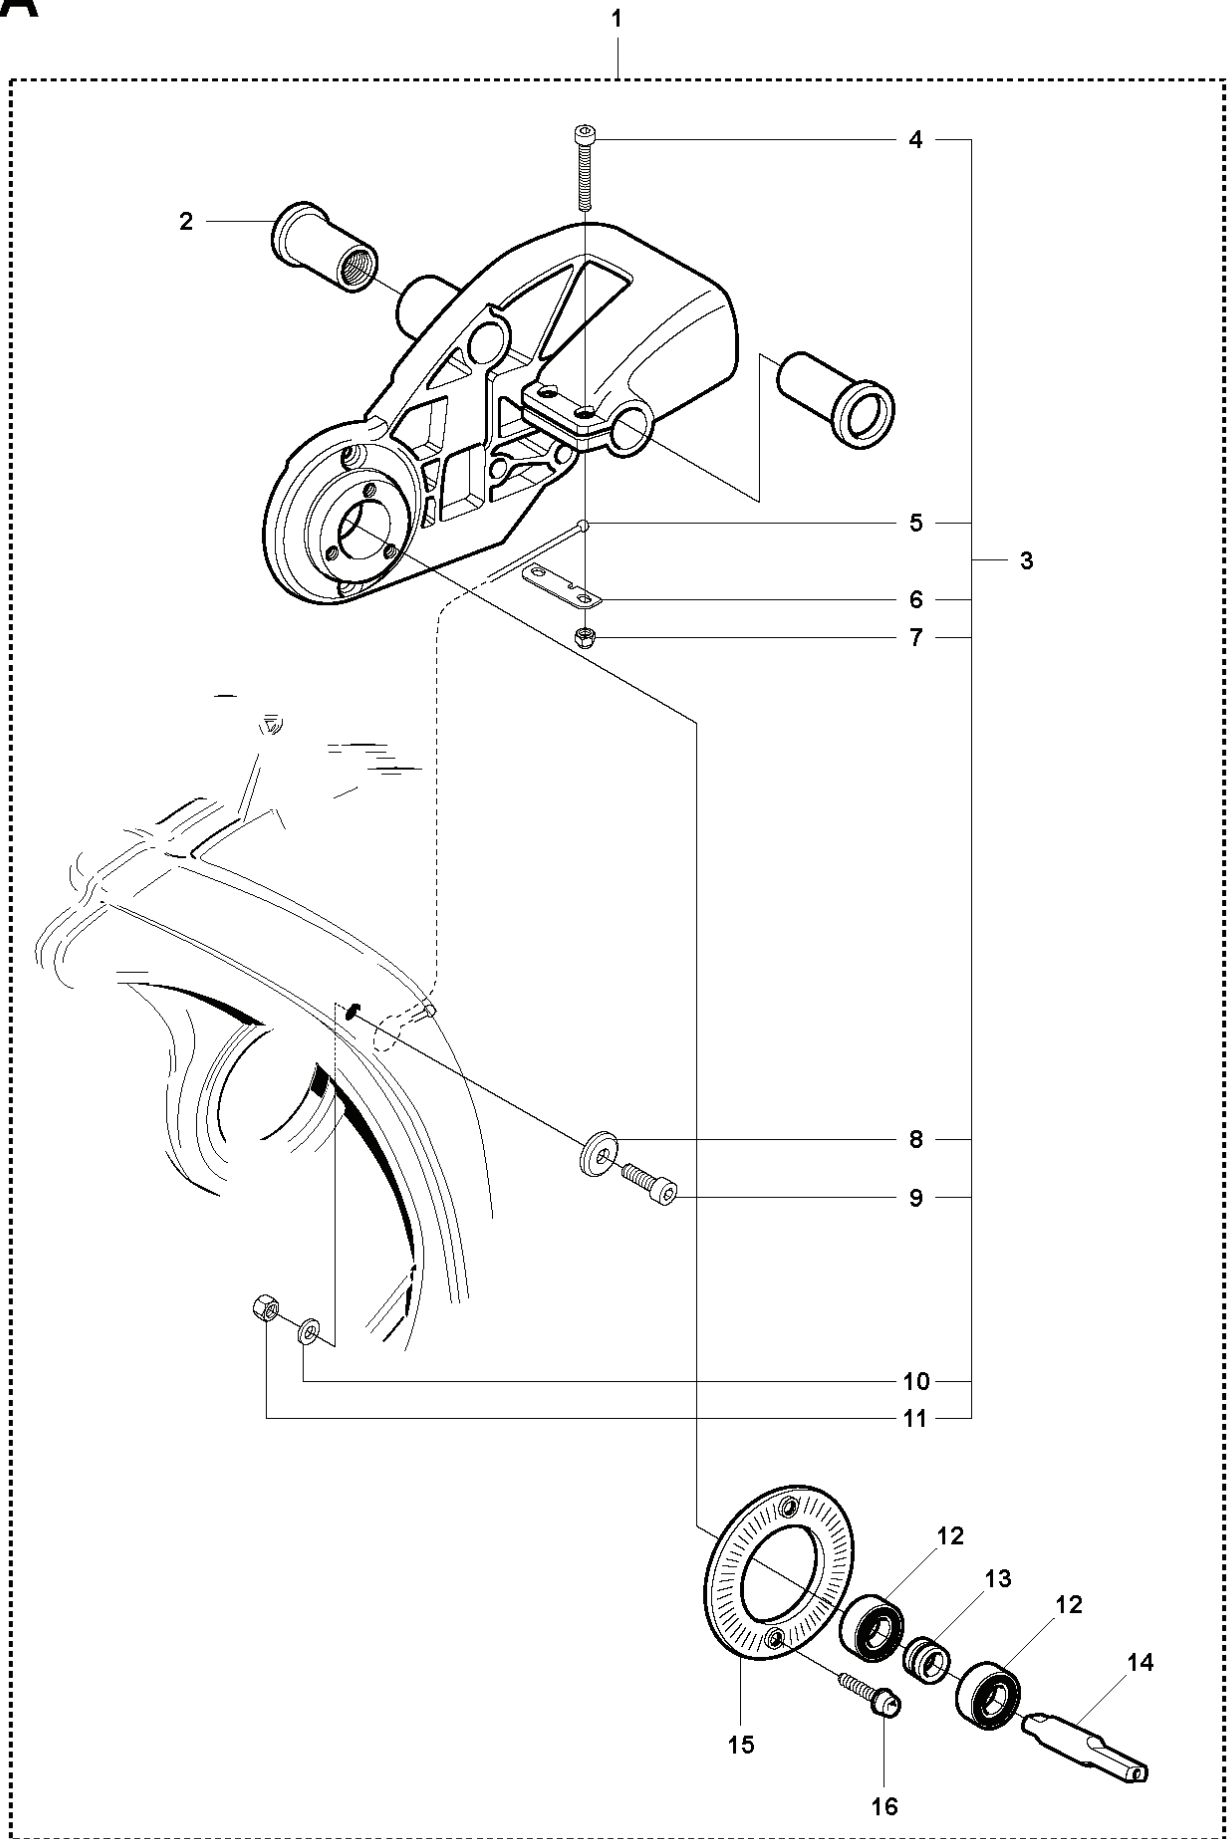

K1250 RAIL 16, 2007-10

SPARE PARTS LIST

A K1250 16" RAIL (US ONLY)

REF.	PART NO.	DESCRIPTION	REMARK	QTY.	KIT
1	544887505	BEARING HOUSING	"K1250 Rail 16"" US ONLY. Incl. All"	1	
2	506227501	SLEEVE		2	
3	504579601	WIRE	Incl. 4 - 11	1	
4	725533355	SCREW IHSCM		2	
5	504568001	WIRE		1	
6	504568101	BRACKET		2	
7	732211401	LOCK NUT		2	
8	504568201	BRACKET		1	
9	725545001	SCREW		1	
10	503230101	WASHER		1	
11	503222102	LOCK NUT		1	
12	503252101	BALL BEARING		2	
13	506070801	SPACING SLEEVE		1	
14	506298363	SHAFT		1	
15	506288401	SCREEN		1	
16	503200712	SCREW IHSCFM		2	