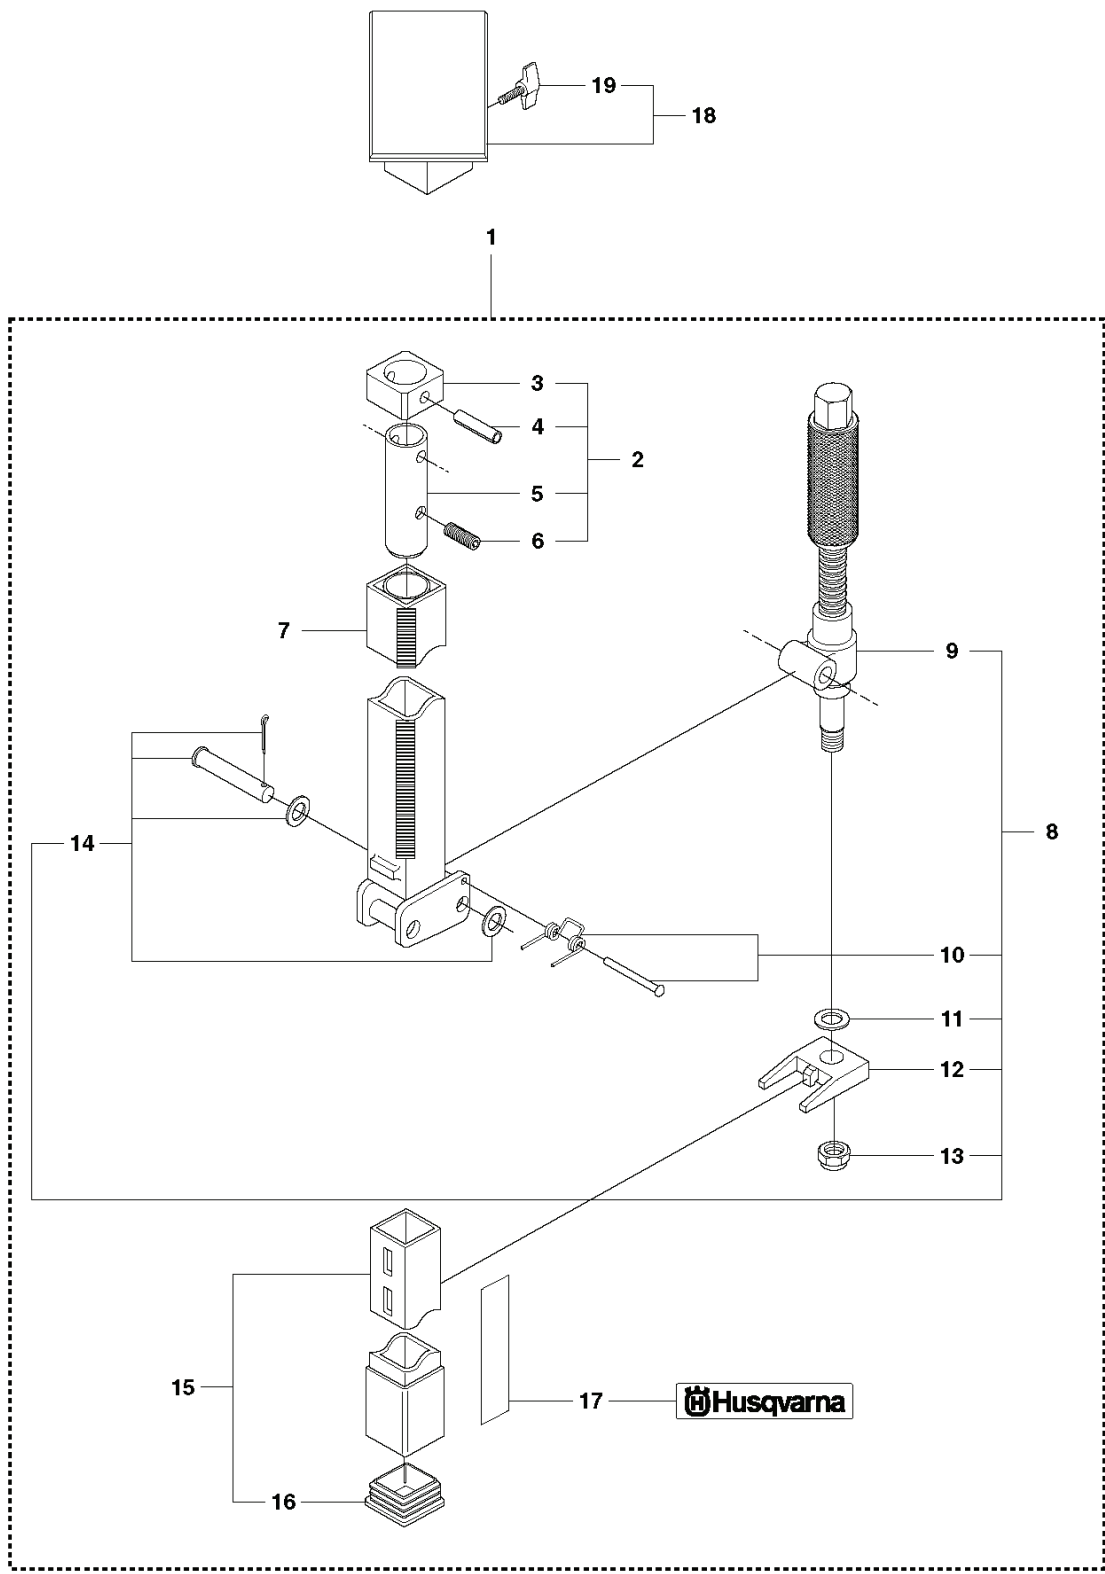

DS50 Basic, 2007-01

SPARE PARTS LIST

D

DS50 BASIC/COMBI

REF.	PART NO.	DESCRIPTION	REMARK	QTY.	KIT
1	506408406	PLATE	SEE ALSO PAGE A	1	
2	506408305	PIPE	SEE ALSO PAGE A	1	
3	506408809	DRILL	Incl. 4, 7	1	
4	504048101	STOP	Incl. 5, 6	1	
5	504048401	STOP		1	
6	504048201	STOP WASHER		1	
7	544030101	COLUMN		1	
8	506407609	RETAINER	Incl. 9-14	1	
9	531140722	WASHER		1	
10	531140723	SCREW		1	
11	504020602	SHAFT		1	
12	531140627	WASHER		6	
13	531140728	WHEEL		2	
14	531140730	PLATE		2	
15	506407913	PLATE	Incl. 16-20	1	
16	531140618	SCREW		4	
17	544069701	SCREW		1	
18	504021002	DECAL		1	
19	531140620	PLUG		4	
20	504030403	PLATE		1	
21	506408014	PLATE		1	

C

DS50 BASIC/COMBI

REF.	PART NO.	DESCRIPTION	REMARK	QTY.	KIT
1	506409007	HOPPER	Incl. 2, 8, 9, 12-22	1	
2	506402001	HANDLE	Incl. 3-7	1	
3	531140672	GRIP		2	
4	531140673	SPRING		2	
5	531140684	SLEEVE		1	
6	531140659	SCREW		1	
7	531140682	HANDLE		1	
8	506401901	BUSHING		1	
9	506408902	BUSHING	Incl. 10, 11	1	
10	531140658	SCREW		8	
11	531140882	BUSHING		2	
12	531140686	SCREW		2	
13	531140630	NUT		2	
14	531140683	NUT		1	
15	531140611	SPACER		1	
16	506407708	HANDLE		1	
17	544128502	LABEL		1	
18	531140685	SCREW		2	
19	504021001	DECAL		1	
20	544218901	HANDLE ASSY		1	
21	506401702	SHAFT	Incl.8	1	
22	504022201	SHREDDER CASE		1	

A DS50 BASIC/COMBI

REF.	PART NO.	DESCRIPTION	REMARK	QTY.	KIT
1	506408305	PIPE	Incl. 2, 7, 8, 15, 17	1	
2	506408201	SLEEVE	Incl. 3-6	1	
3	531140753	STOP SLEEVE		1	
4	531140605	PEN		1	
5	531140606	PEN		1	
6	531140607	STOP SCREW		1	
7	506400401	PIPE		1	
8	506408105	ADJUSTER	Incl. 9-14	1	
9	506408107	ADJUSTER		1	
10	506401402	BOLT		1	
11	531140613	WASHER		1	
12	531140616	FORK		1	
13	531140614	NUT		1	
14	506401401	BOLT		1	
15	506400501	PIPE	Incl. 16	1	
16	531140620	PLUG		1	
17	504021002	DECAL		1	
18	506408406	PLATE	Incl. 19	1	
19	531140602	SCREW		1	