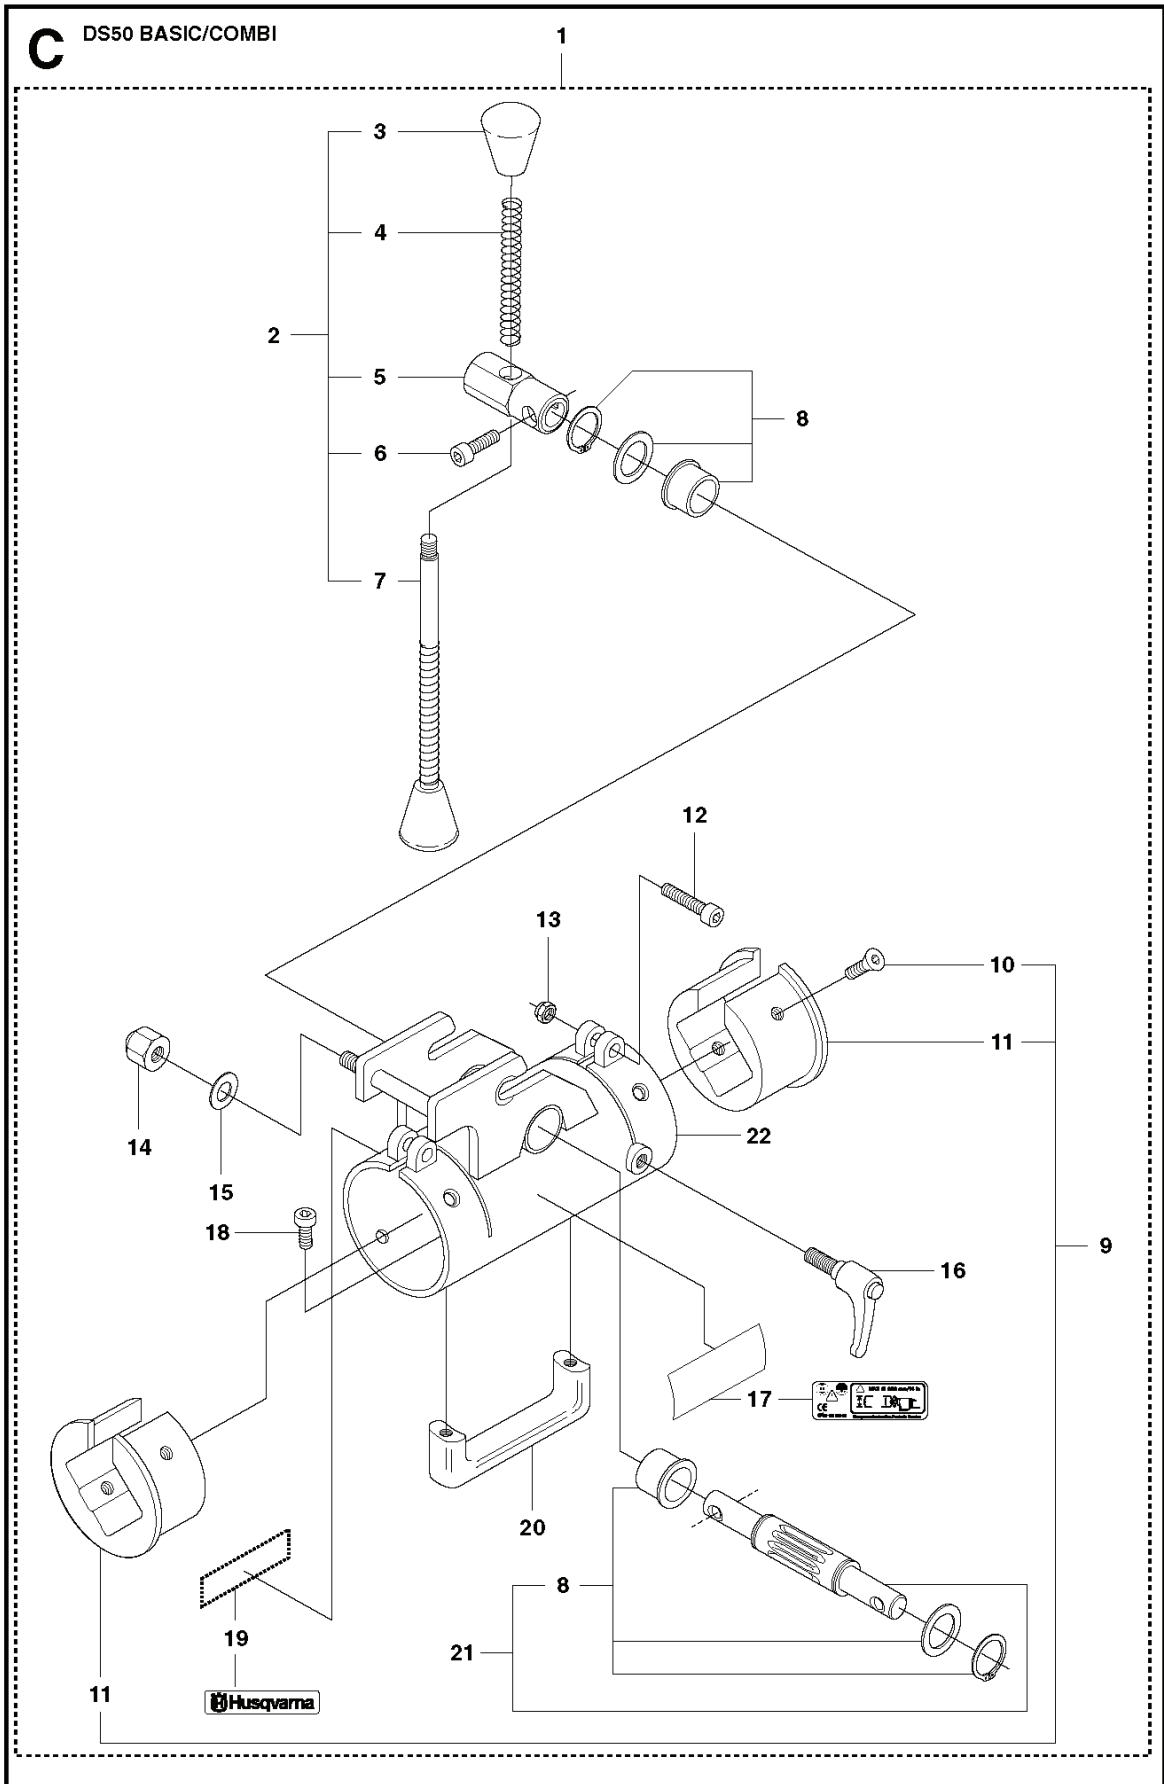

DS50 Basic, 2007-01

SPARE PARTS LIST

D

DS50 BASIC/COMBI

REF.	PART NO.	DESCRIPTION	REMARK	QTY.	KIT
1	506408406	PLATE	SEE ALSO PAGE A	1	
2	506408305	PIPE	SEE ALSO PAGE A	1	
3	506408809	DRILL	Incl. 4, 7	1	
4	504048101	STOP	Incl. 5, 6	1	
5	504048401	STOP		1	
6	504048201	STOP WASHER		1	
7	544030101	COLUMN		1	
8	506407609	RETAINER	Incl. 9-14	1	
9	531140722	WASHER		1	
10	531140723	SCREW		1	
11	504020602	SHAFT		1	
12	531140627	WASHER		6	
13	531140728	WHEEL		2	
14	531140730	PLATE		2	
15	506407913	PLATE	Incl. 16-20	1	
16	531140618	SCREW		4	
17	544069701	SCREW		1	
18	504021002	DECAL		1	
19	531140620	PLUG		4	
20	504030403	PLATE		1	
21	506408014	PLATE		1	

C

DS50 BASIC/COMBI

REF.	PART NO.	DESCRIPTION	REMARK	QTY.	KIT
1	506409007	HOPPER	Incl. 2, 8, 9, 12-22	1	
2	506402001	HANDLE	Incl. 3-7	1	
3	531140672	GRIP		2	
4	531140673	SPRING		2	
5	531140684	SLEEVE		1	
6	531140659	SCREW		1	
7	531140682	HANDLE		1	
8	506401901	BUSHING		1	
9	506408902	BUSHING	Incl. 10, 11	1	
10	531140658	SCREW		8	
11	531140882	BUSHING		2	
12	531140686	SCREW		2	
13	531140630	NUT		2	
14	531140683	NUT		1	
15	531140611	SPACER		1	
16	506407708	HANDLE		1	
17	544128502	LABEL		1	
18	531140685	SCREW		2	
19	504021001	DECAL		1	
20	544218901	HANDLE ASSY		1	
21	506401702	SHAFT	Incl.8	1	
22	504022201	SHREDDER CASE		1	

A DS50 BASIC/COMBI

REF.	PART NO.	DESCRIPTION	REMARK	QTY.	KIT
1	506408305	PIPE	Incl. 2, 7, 8, 15, 17	1	
2	506408201	SLEEVE	Incl. 3-6	1	
3	531140753	STOP SLEEVE		1	
4	531140605	PEN		1	
5	531140606	PEN		1	
6	531140607	STOP SCREW		1	
7	506400401	PIPE		1	
8	506408105	ADJUSTER	Incl. 9-14	1	
9	506408107	ADJUSTER		1	
10	506401402	BOLT		1	
11	531140613	WASHER		1	
12	531140616	FORK		1	
13	531140614	NUT		1	
14	506401401	BOLT		1	
15	506400501	PIPE	Incl. 16	1	
16	531140620	PLUG		1	
17	504021002	DECAL		1	
18	506408406	PLATE	Incl. 19	1	
19	531140602	SCREW		1	