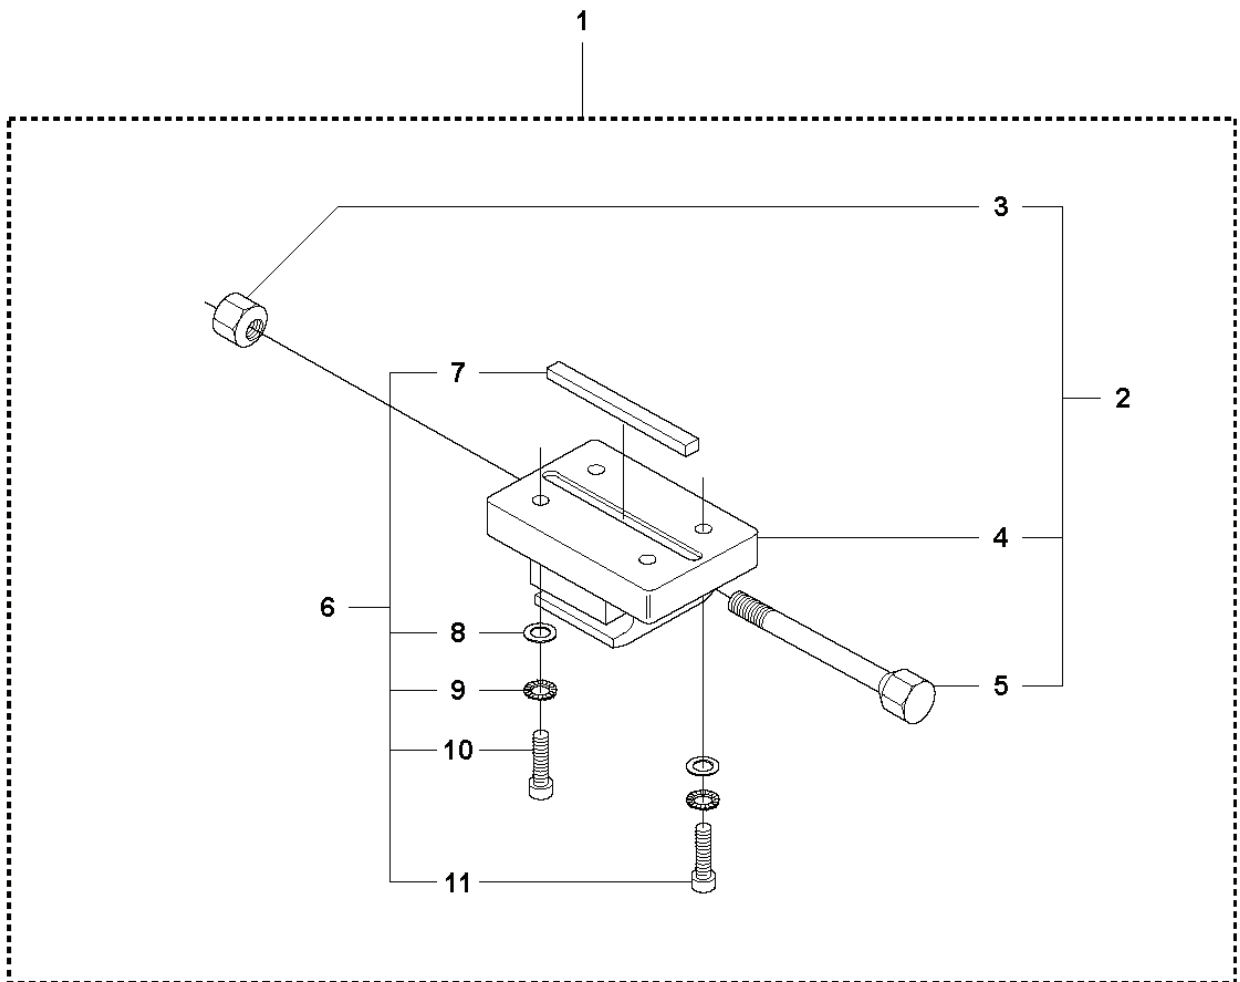

B DS50 BASIC/COMBI

REF.	PART NO.	DESCRIPTION	REMARK	QTY.	KIT
1	506400803	BRACKET	Incl. 2, 6	1	
2	506400804	BRACKET	Incl. 3-5	1	
3	531140683	NUT		1	
4	531140710	BRACKET		1	
5	531140711	BOLT		1	
6	506400802	BRACKET	Incl. 7-11	1	
7	531140674	WEDGE		1	
8	531140712	WASHER		4	
9	531140713	WASHER		4	
10	531140681	SCREW		4	
11	531140714	SCREW		4