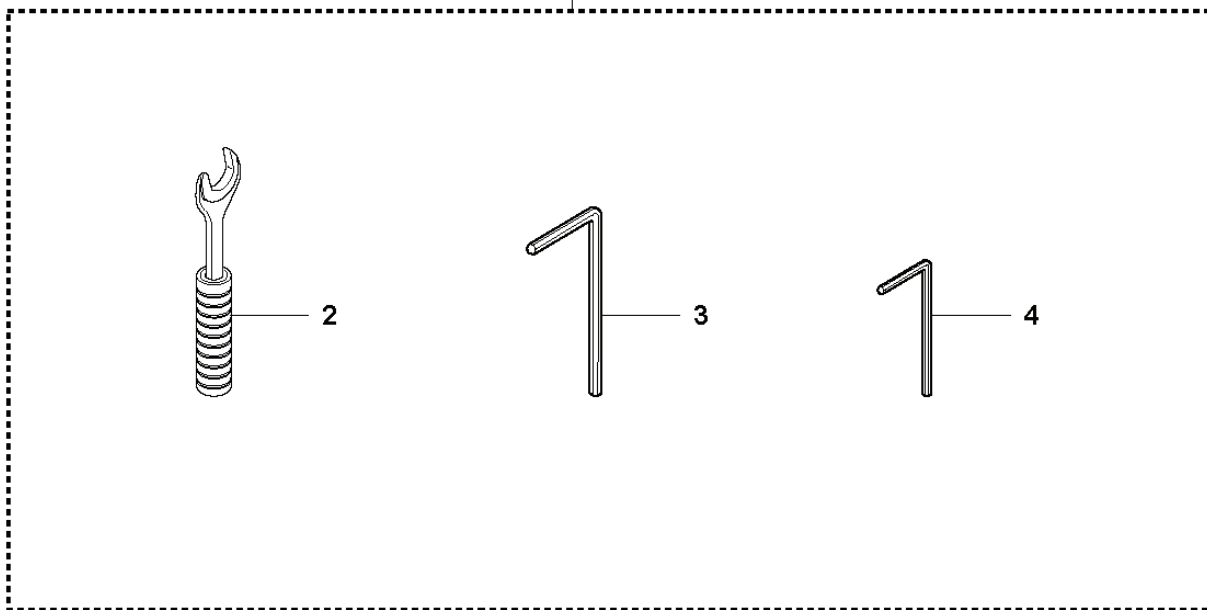

E DS50 BASIC/COMBI
TOOLKIT

1

2

3

4

REF.	PART NO.	DESCRIPTION	REMARK	QTY.	KIT
1	506408602	TOOL KIT	Incl. 2-4	1	
2	544222702	SPANNER		1	
3	531140762	HEX KEY		1	
4	544279801	HEX KEY		1