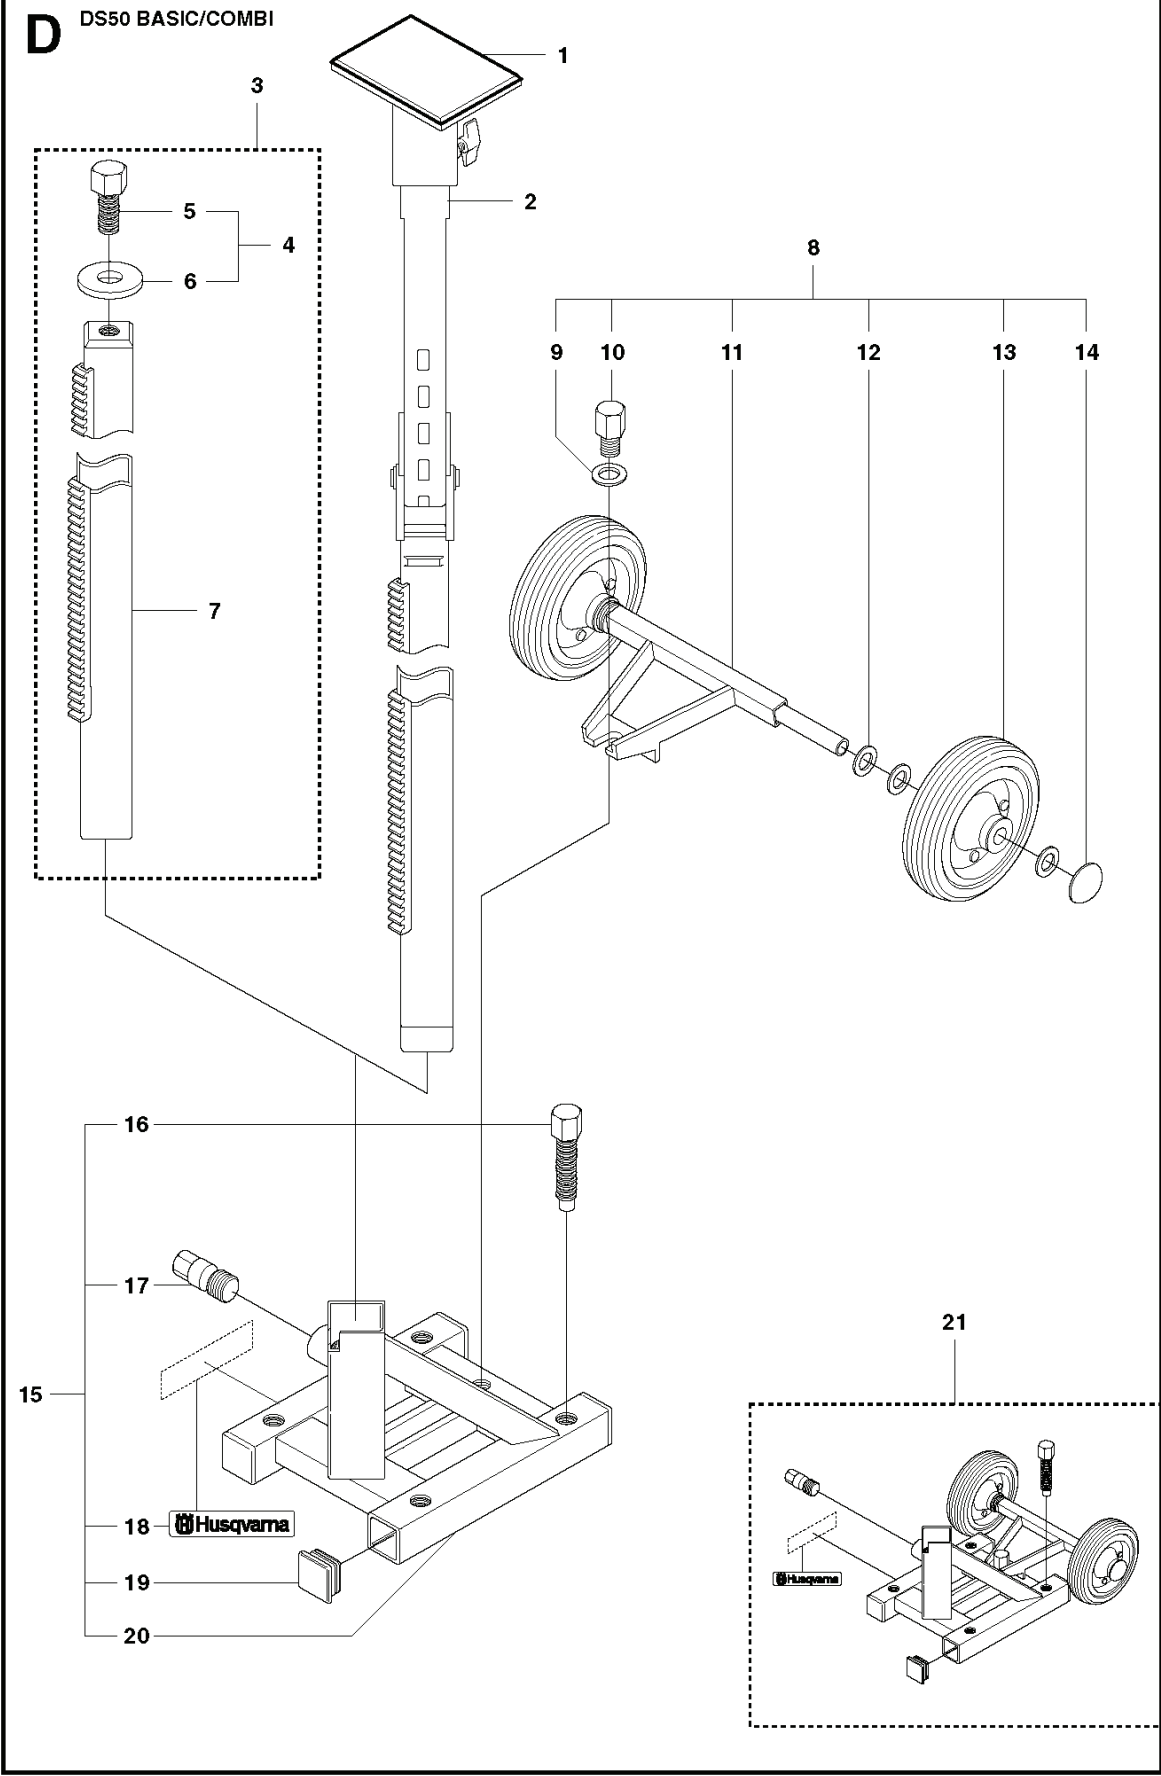

DS50 Basic, 2007-01

SPARE PARTS LIST

D

DS50 BASIC/COMBI

REF.	PART NO.	DESCRIPTION	REMARK	QTY.	KIT
1	506408406	PLATE	SEE ALSO PAGE A	1	
2	506408305	PIPE	SEE ALSO PAGE A	1	
3	506408809	DRILL	Incl. 4, 7	1	
4	504048101	STOP	Incl. 5, 6	1	
5	504048401	STOP		1	
6	504048201	STOP WASHER		1	
7	544030101	COLUMN		1	
8	506407609	RETAINER	Incl. 9-14	1	
9	531140722	WASHER		1	
10	531140723	SCREW		1	
11	504020602	SHAFT		1	
12	531140627	WASHER		6	
13	531140728	WHEEL		2	
14	531140730	PLATE		2	
15	506407913	PLATE	Incl. 16-20	1	
16	531140618	SCREW		4	
17	544069701	SCREW		1	
18	504021002	DECAL		1	
19	531140620	PLUG		4	
20	504030403	PLATE		1	
21	506408014	PLATE		1	

C

DS50 BASIC/COMBI

REF.	PART NO.	DESCRIPTION	REMARK	QTY.	KIT
1	506409007	HOPPER	Incl. 2, 8, 9, 12-22	1	
2	506402001	HANDLE	Incl. 3-7	1	
3	531140672	GRIP		2	
4	531140673	SPRING		2	
5	531140684	SLEEVE		1	
6	531140659	SCREW		1	
7	531140682	HANDLE		1	
8	506401901	BUSHING		1	
9	506408902	BUSHING	Incl. 10, 11	1	
10	531140658	SCREW		8	
11	531140882	BUSHING		2	
12	531140686	SCREW		2	
13	531140630	NUT		2	
14	531140683	NUT		1	
15	531140611	SPACER		1	
16	506407708	HANDLE		1	
17	544128502	LABEL		1	
18	531140685	SCREW		2	
19	504021001	DECAL		1	
20	544218901	HANDLE ASSY		1	
21	506401702	SHAFT	Incl.8	1	
22	504022201	SHREDDER CASE		1	

A DS50 BASIC/COMBI

REF.	PART NO.	DESCRIPTION	REMARK	QTY.	KIT
1	506408305	PIPE	Incl. 2, 7, 8, 15, 17	1	
2	506408201	SLEEVE	Incl. 3-6	1	
3	531140753	STOP SLEEVE		1	
4	531140605	PEN		1	
5	531140606	PEN		1	
6	531140607	STOP SCREW		1	
7	506400401	PIPE		1	
8	506408105	ADJUSTER	Incl. 9-14	1	
9	506408107	ADJUSTER		1	
10	506401402	BOLT		1	
11	531140613	WASHER		1	
12	531140616	FORK		1	
13	531140614	NUT		1	
14	506401401	BOLT		1	
15	506400501	PIPE	Incl. 16	1	
16	531140620	PLUG		1	
17	504021002	DECAL		1	
18	506408406	PLATE	Incl. 19	1	
19	531140602	SCREW		1	