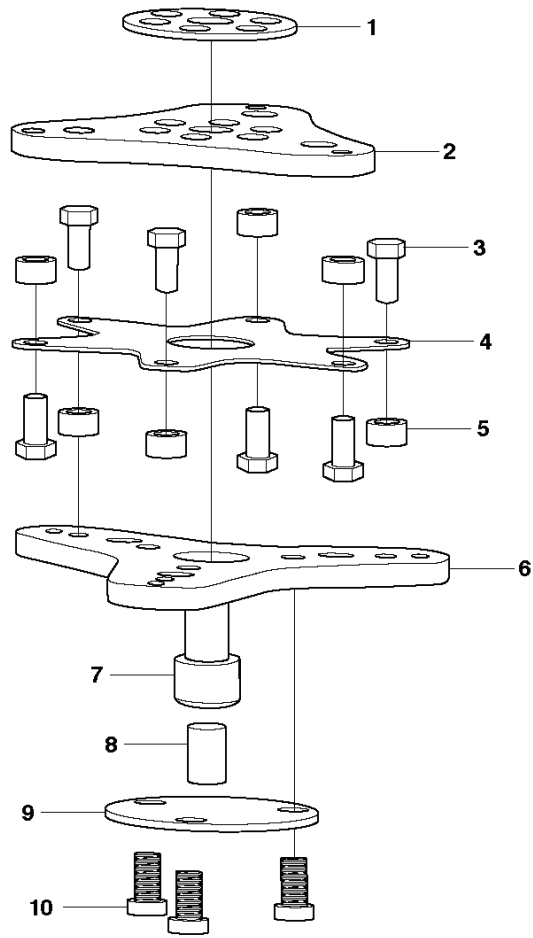

PG 530, Flex Head, 2016-02

SPARE PARTS LIST

PG Flex Head

| REF. | PART NO. | DESCRIPTION | REMARK | QTY. | KIT |
|------|-----------|-------------|--------|------|-----|
| 1 | 582027001 | PLATE | | 1 | |
| 2 | 582026801 | PLATE | | 1 | |
| 3 | 585054801 | SCREW | | 6 | |
| 4 | 581636802 | SPRING | | 1 | |
| 5 | 584977101 | SPACER | | 6 | |
| 6 | 584977202 | PLATE | | 1 | |
| 7 | 582027301 | BOLT | | 1 | |
| 8 | 582027101 | PIVOT | | 1 | |
| 9 | 584977301 | COVER | | 1 | |
| 10 | 585054901 | SCREW | | 3 | |