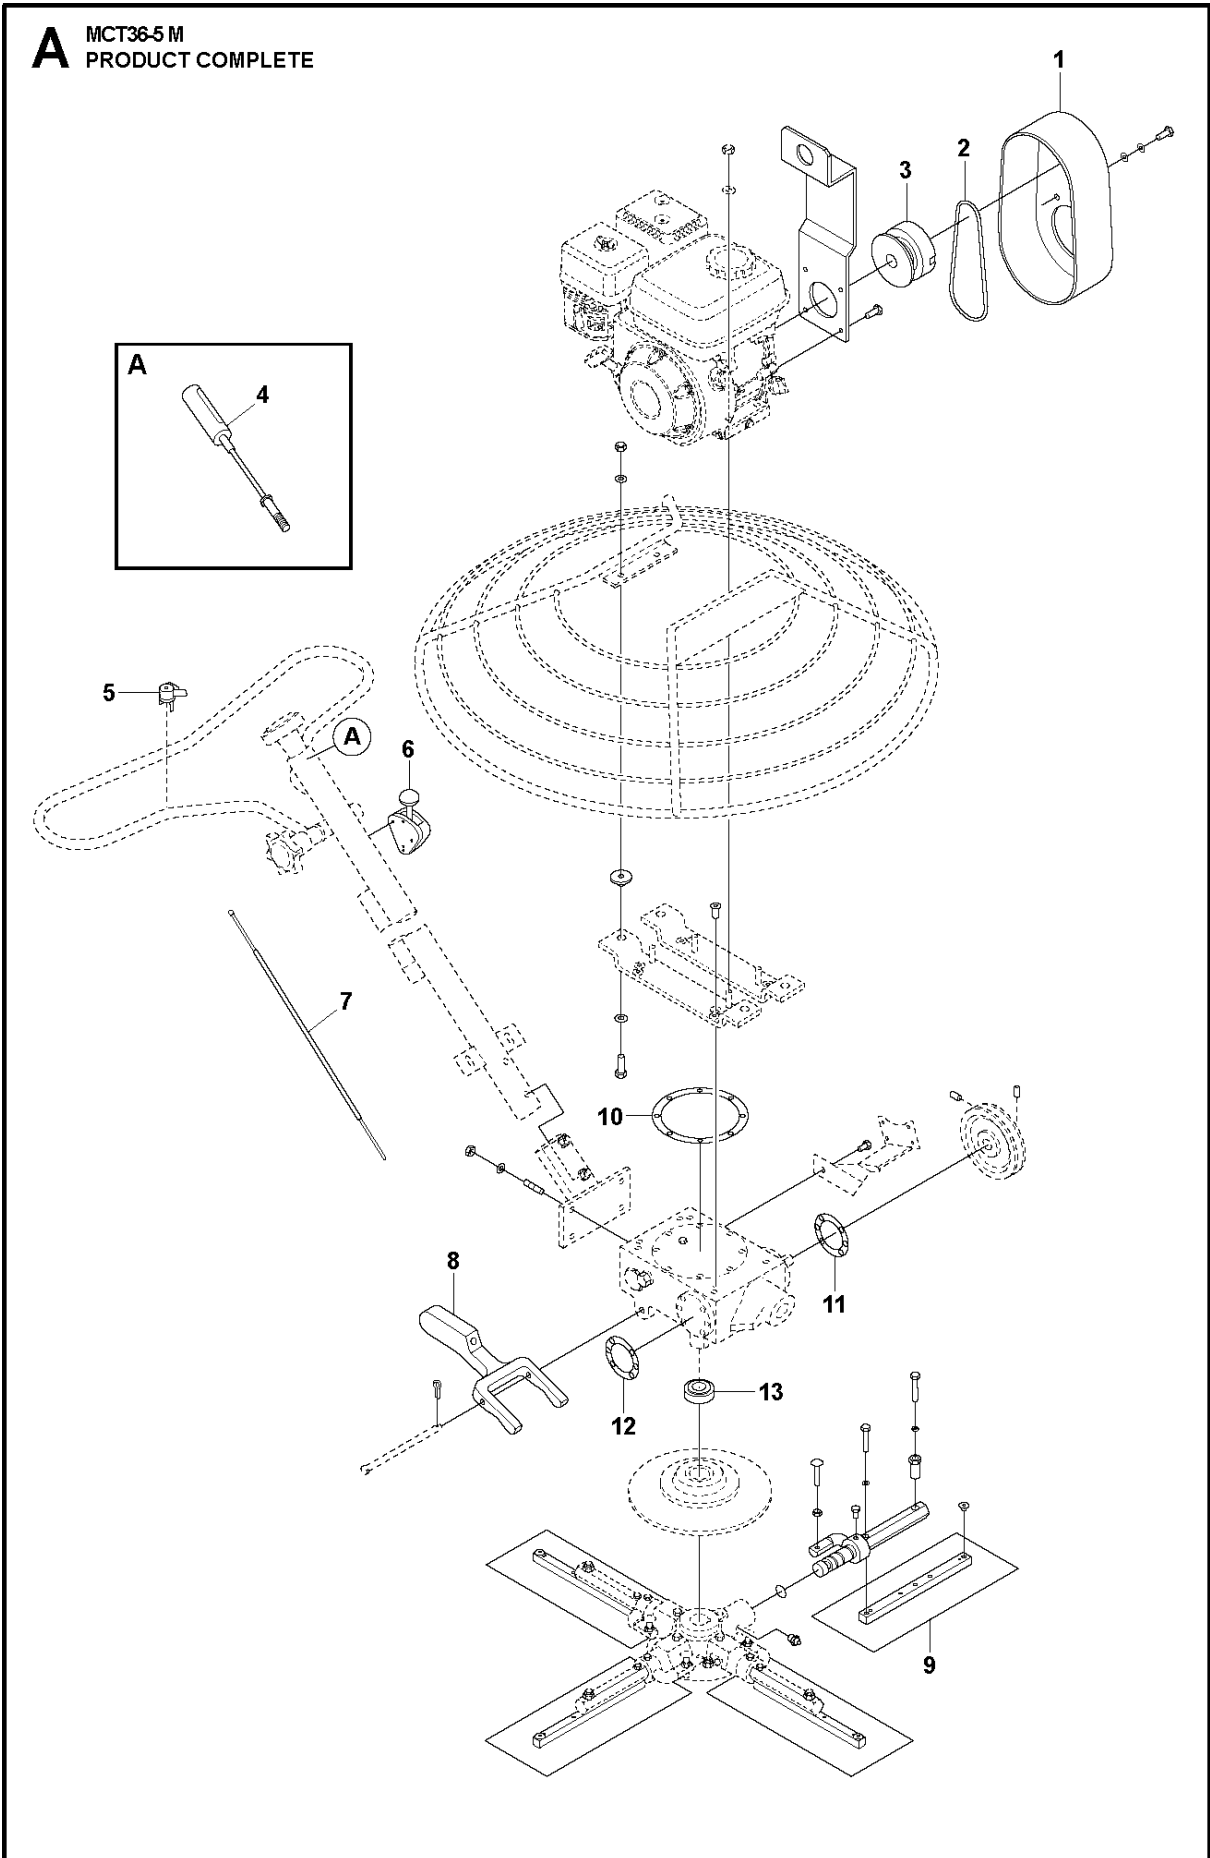

SPARE PARTS LIST

TROWELS

MCT36-5 M, 970462601, 2020-02

A MCT36-5 M
PRODUCT COMPLETE

Ref	Part No	Description	Remark	QTY KIT
1	599 39 77-01	BELT GUARD		1
2	599 39 76-01	BELT		1
3	599 39 75-01	CLUTCH		1
4	599 39 79-01	THROTTLE CABLE		1
5	599 39 78-01	THROTTLE CONTROL		1
6	599 39 80-01	STOP SWITCH		1
7	599 39 79-02	THROTTLE CABLE		1
8	599 39 74-01	YOKE		1
9	599 39 81-01	BLADE	Combination blades, set of 4 pcs.	1
10	599 39 73-01	SEAL		1
11	599 39 73-02	SEAL		1
12	599 39 73-04	SEAL		1
13	599 39 73-03	SEAL		1

B MCT36-5 M
MAINTENANCE, ENGINE

CHASSIS

MCT36-5 M, 970462601, 2020-02

Ref	Part No	Description	Remark	QTY KIT
1	599 55 96-01	SPARK PLUG		1
2	599 55 97-01	IGNITION COIL		1
3	599 55 98-01	CABLE		1
4	599 55 99-01	MODULE		1
5	599 56 00-01	FAN		1
6	599 56 02-01	AIR FILTER		1
7	599 56 06-01	STARTER		1
8	599 56 05-01	TANK CAP		1
9	599 56 03-01	FUEL FILTER		1

C MCT36-5 M
DECALS

1

2

MCT36

3

Husqvarna

4

DECALS

MCT36-5 M, 970462601, 2020-02

Ref	Part No	Description	Remark	QTY KIT
1	599 56 04-01	SHEET		1
2	599 29 17-01	DECAL		1
3	599 23 40-01	DECAL		1
4	599 29 18-01	DECAL		1