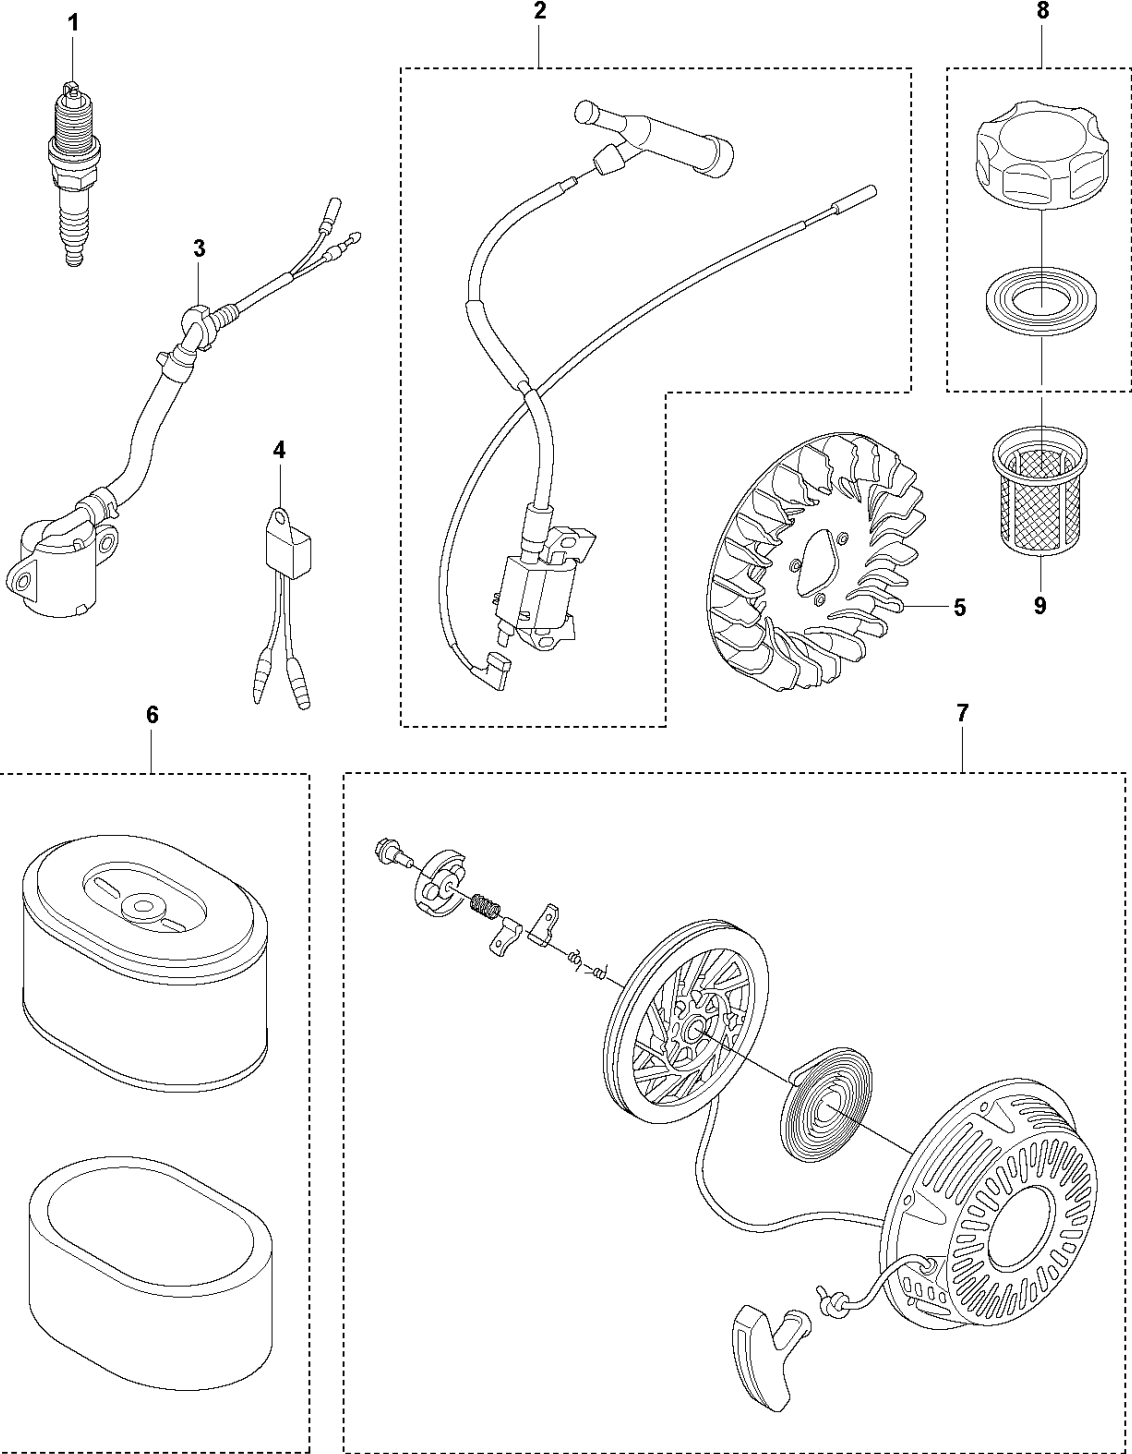

SPARE PARTS LIST

TROWELS

MCT36-5 M, 970462601, 2020-02

A MCT36-5 M
PRODUCT COMPLETE

Ref	Part No	Description	Remark	QTY KIT
1	599 39 77-01	BELT GUARD		1
2	599 39 76-01	BELT		1
3	599 39 75-01	CLUTCH		1
4	599 39 79-01	THROTTLE CABLE		1
5	599 39 78-01	THROTTLE CONTROL		1
6	599 39 80-01	STOP SWITCH		1
7	599 39 79-02	THROTTLE CABLE		1
8	599 39 74-01	YOKE		1
9	599 39 81-01	BLADE	Combination blades, set of 4 pcs.	1
10	599 39 73-01	SEAL		1
11	599 39 73-02	SEAL		1
12	599 39 73-04	SEAL		1
13	599 39 73-03	SEAL		1

B MCT36-5 M
MAINTENANCE, ENGINE

CHASSIS

MCT36-5 M, 970462601, 2020-02

Ref	Part No	Description	Remark	QTY KIT
1	599 55 96-01	SPARK PLUG		1
2	599 55 97-01	IGNITION COIL		1
3	599 55 98-01	CABLE		1
4	599 55 99-01	MODULE		1
5	599 56 00-01	FAN		1
6	599 56 02-01	AIR FILTER		1
7	599 56 06-01	STARTER		1
8	599 56 05-01	TANK CAP		1
9	599 56 03-01	FUEL FILTER		1

C MCT36-5 M
DECALS

1

2

MCT36

3

Husqvarna

4

DECALS

MCT36-5 M, 970462601, 2020-02

Ref	Part No	Description	Remark	QTY KIT
1	599 56 04-01	SHEET		1
2	599 29 17-01	DECAL		1
3	599 23 40-01	DECAL		1
4	599 29 18-01	DECAL		1