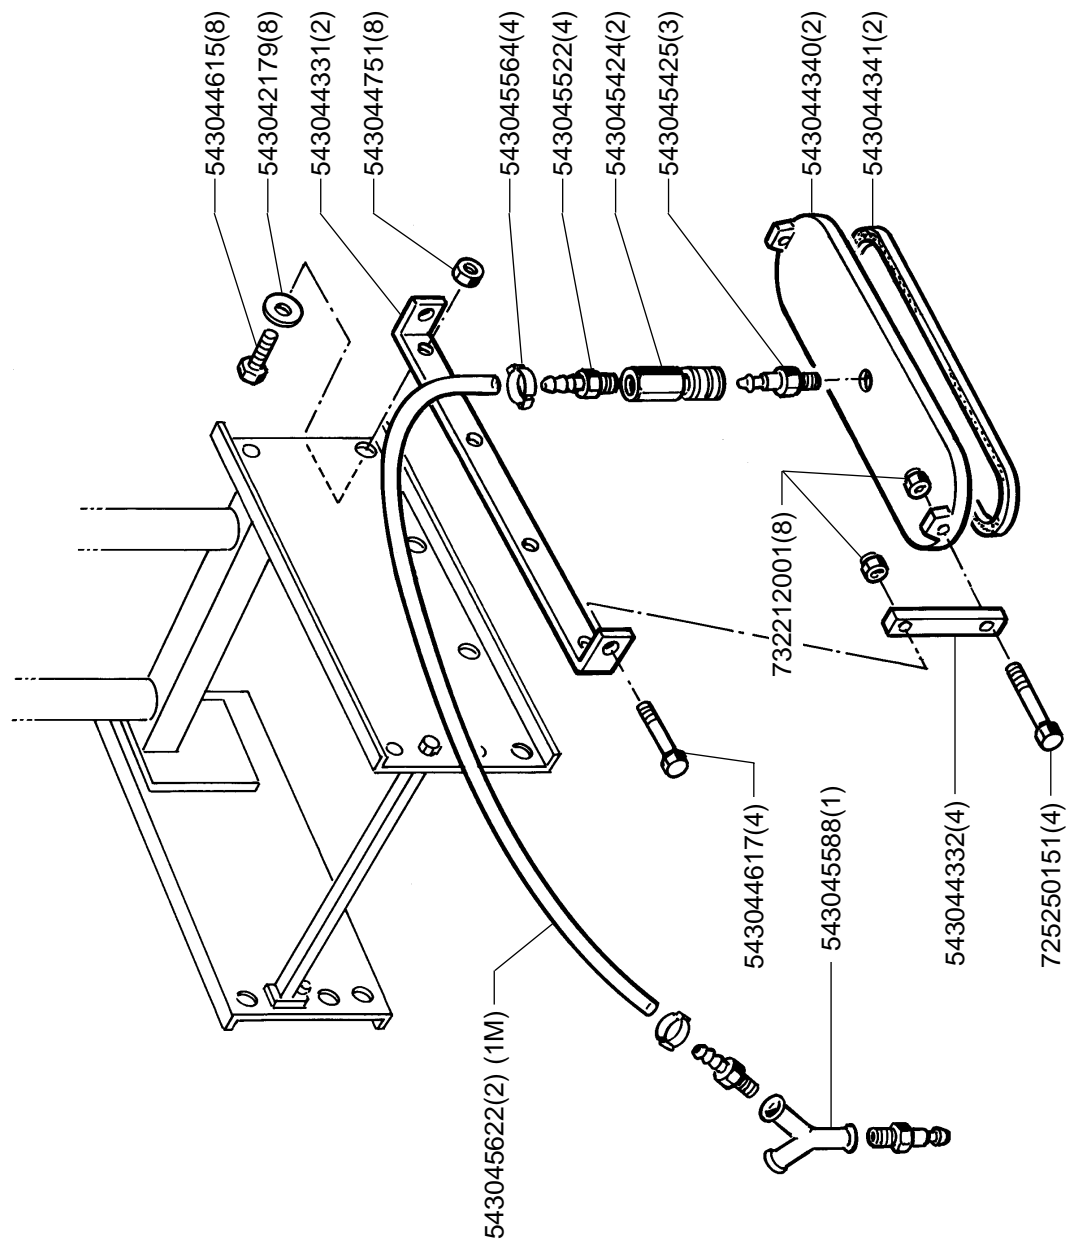

543040339 - VENTOUSE BUSE