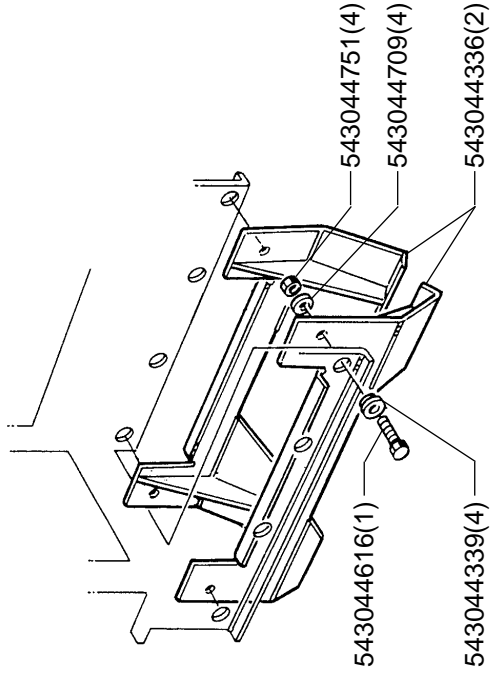

543040163

543070467

543040162