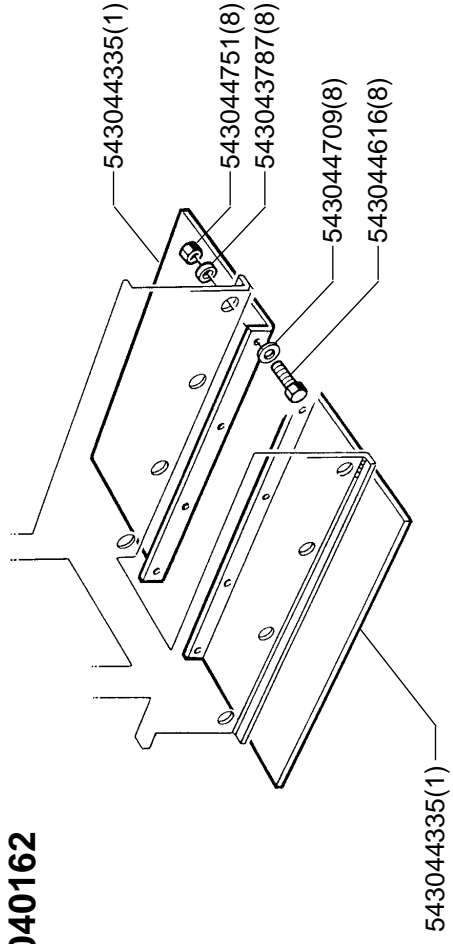

543040163

543070467

543040162