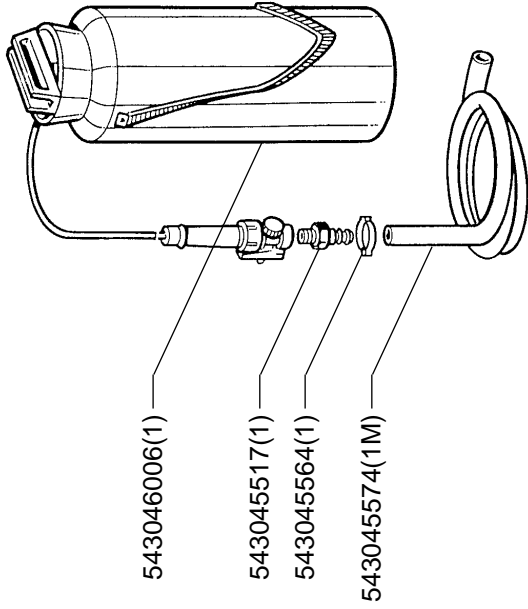

543040163

543070467

543040162