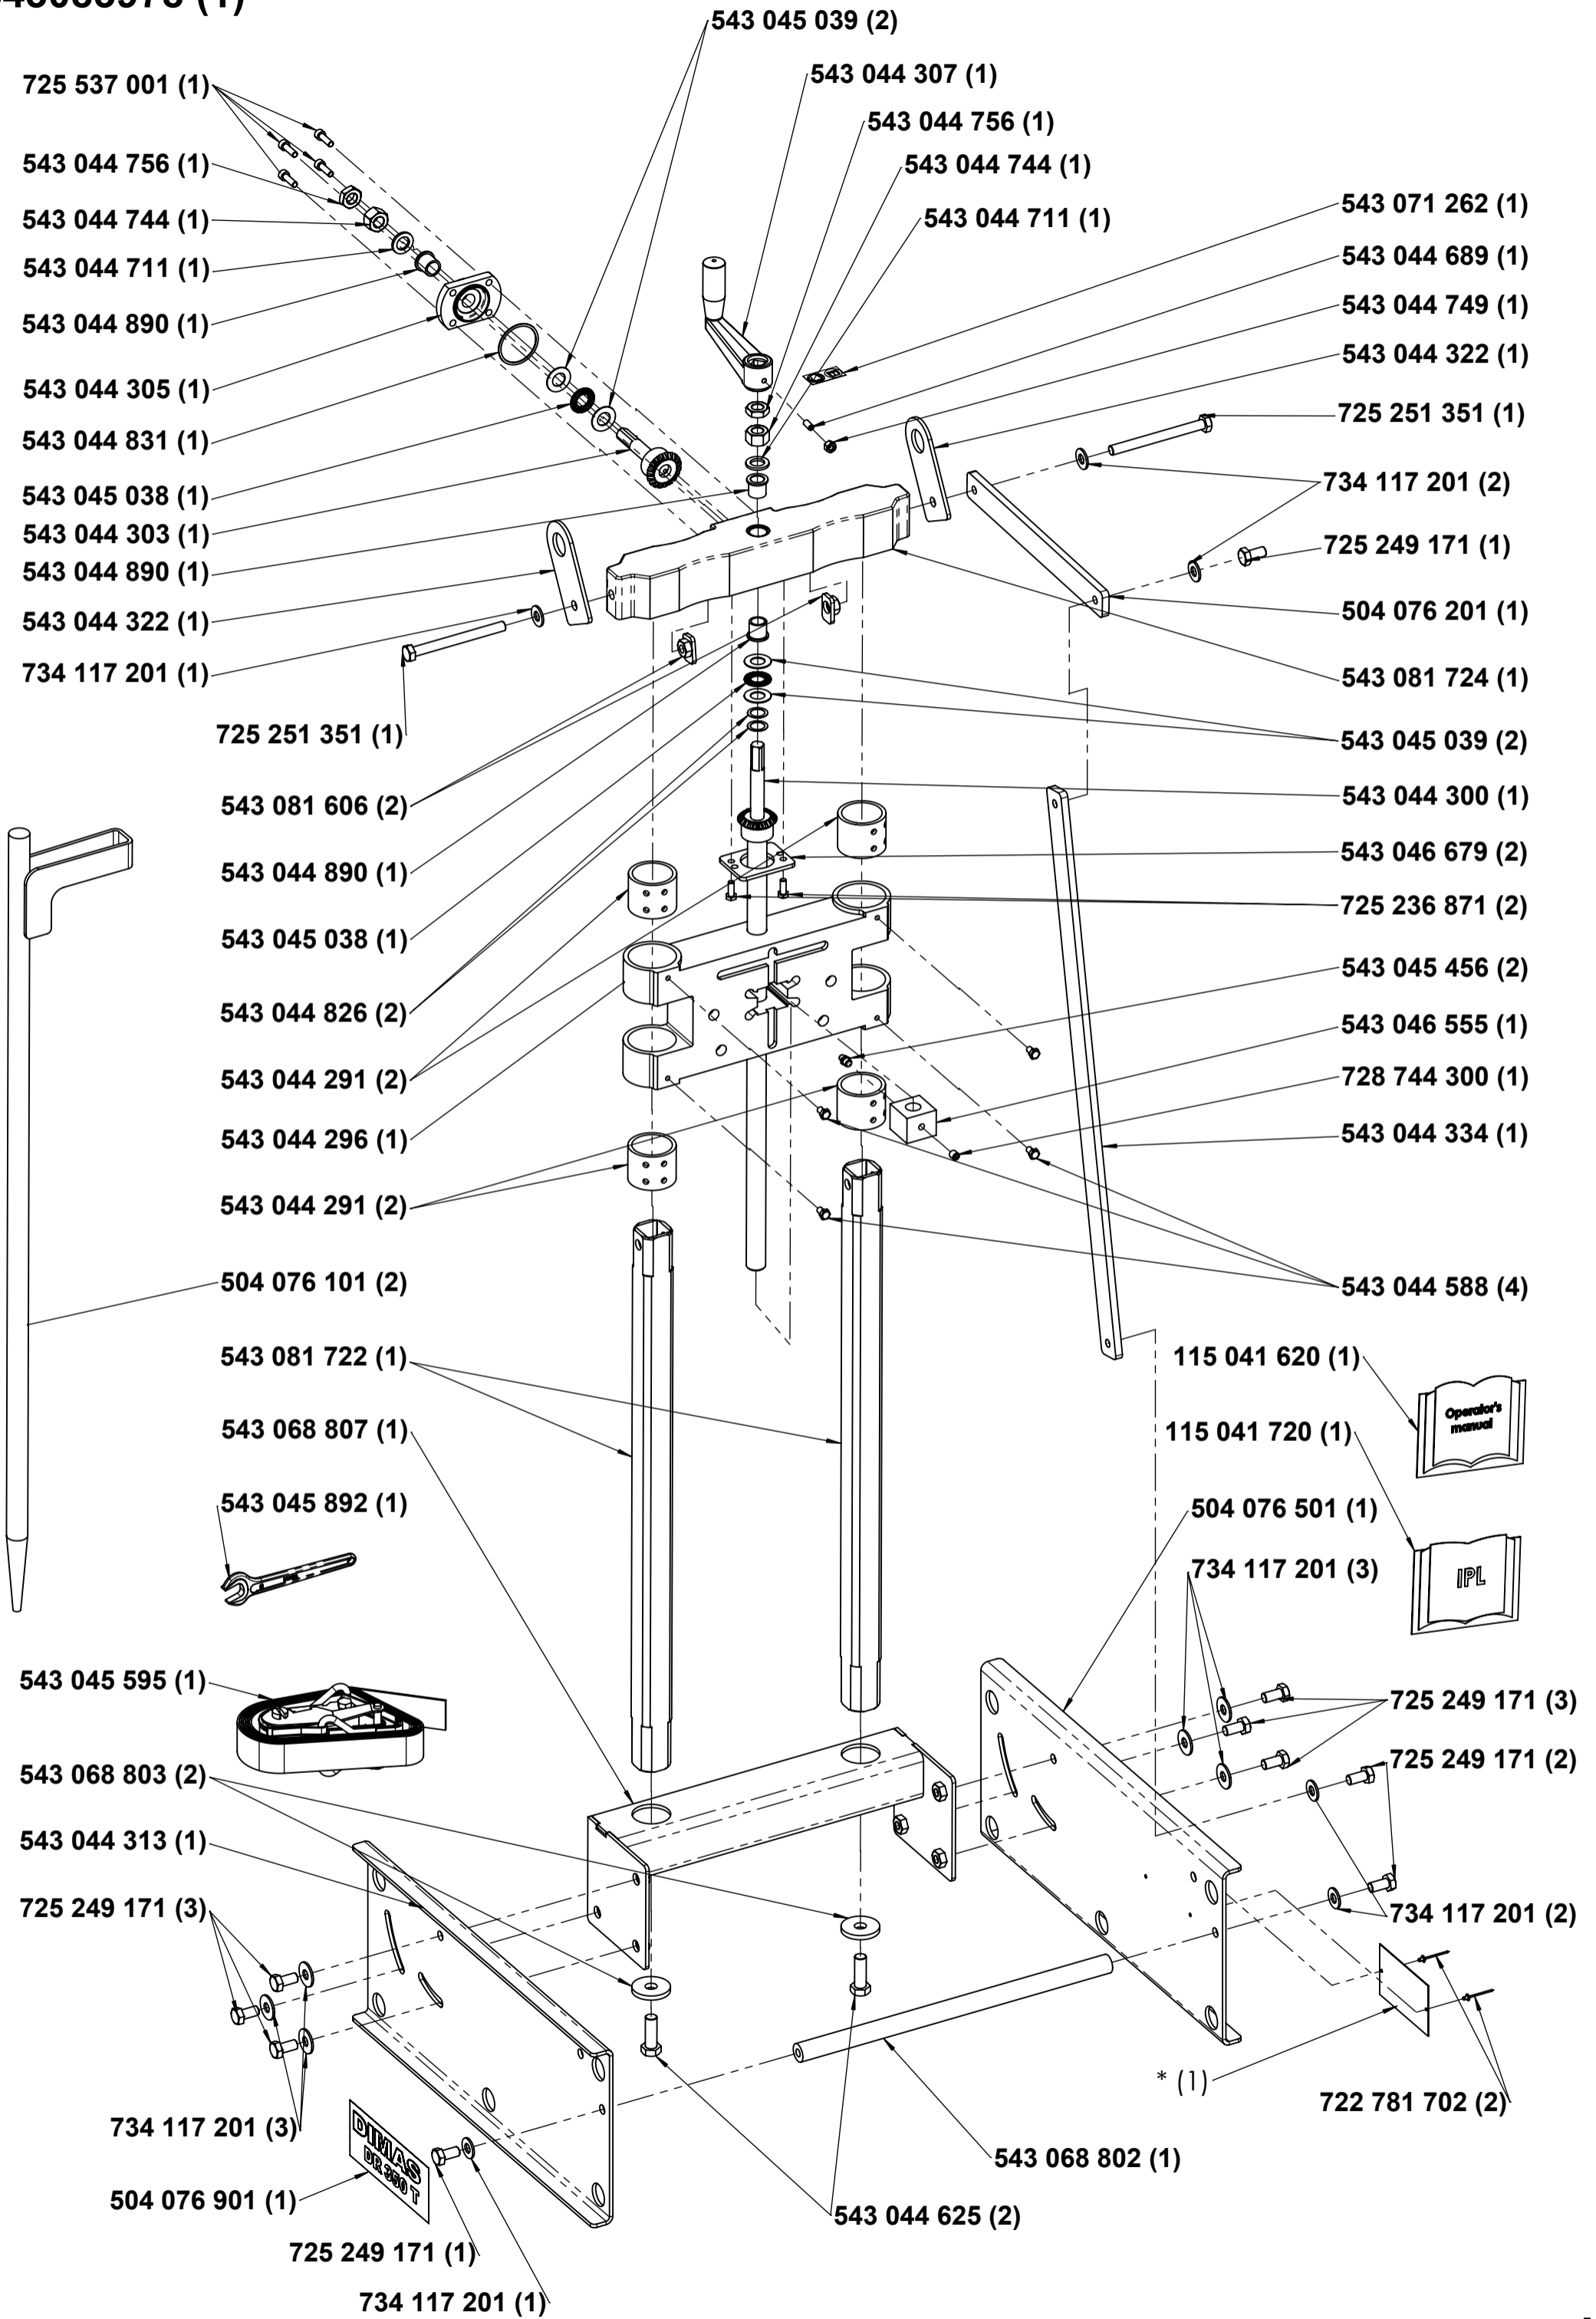

543083978 (1)