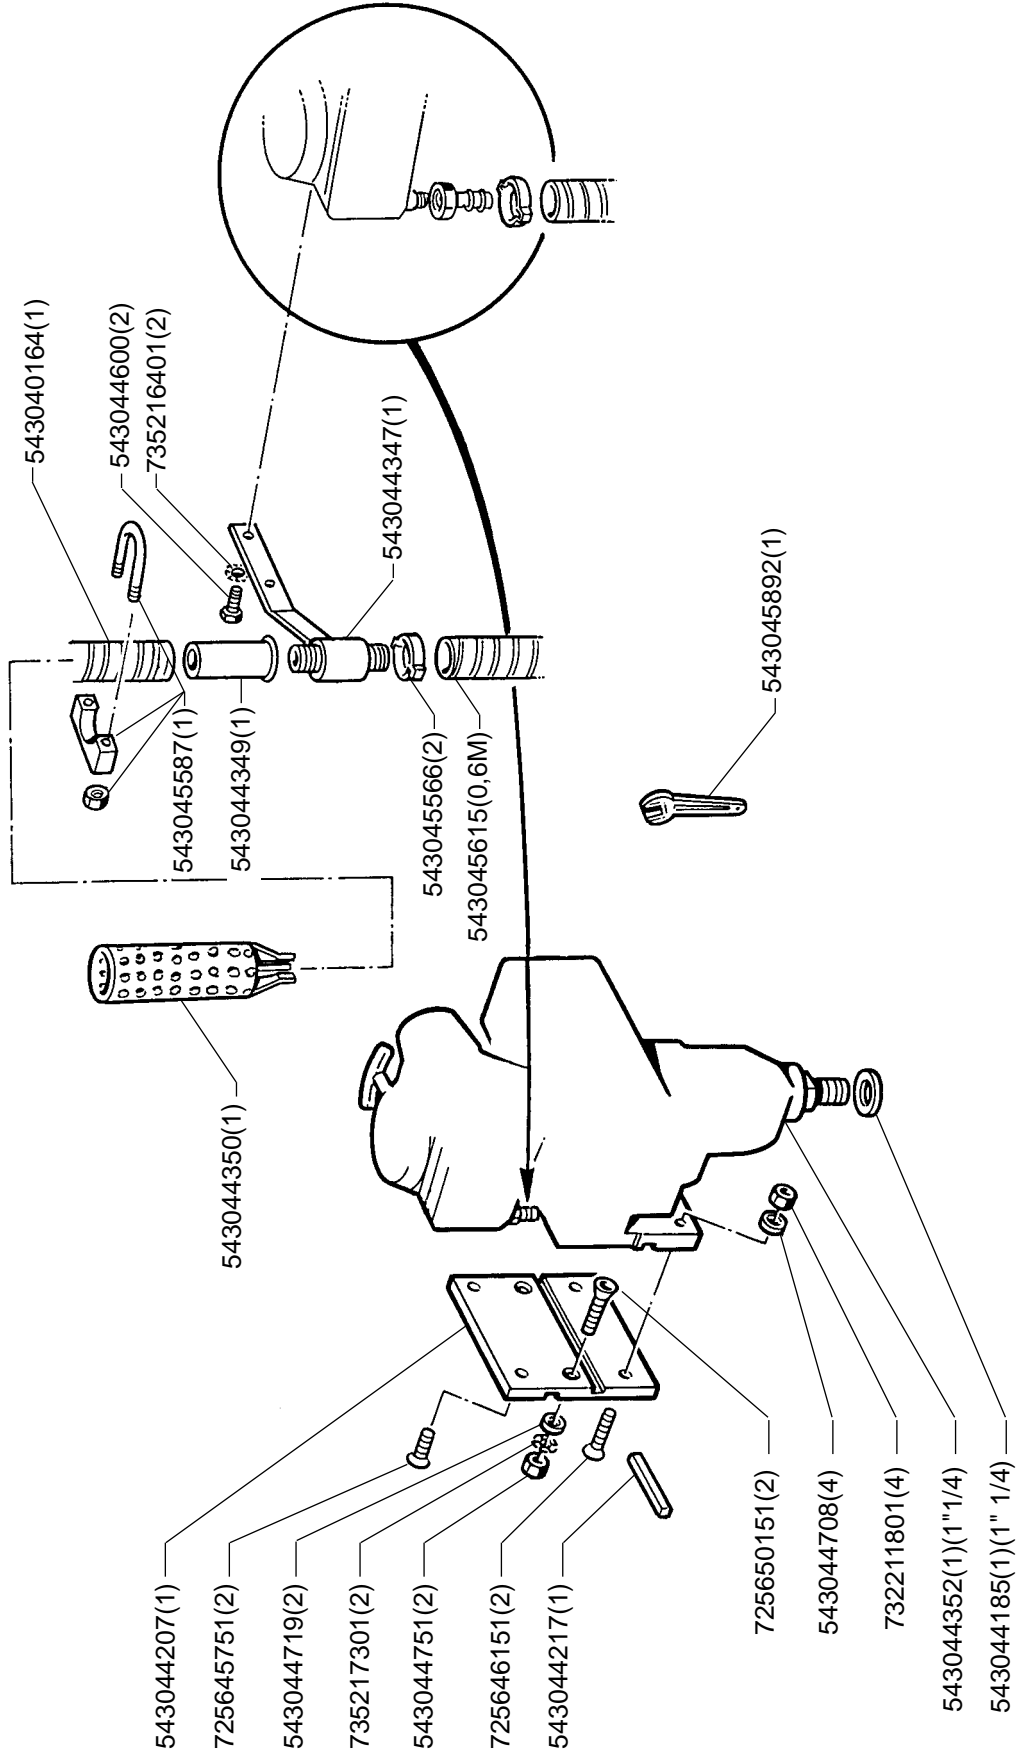

543041484 (+ 953406206)