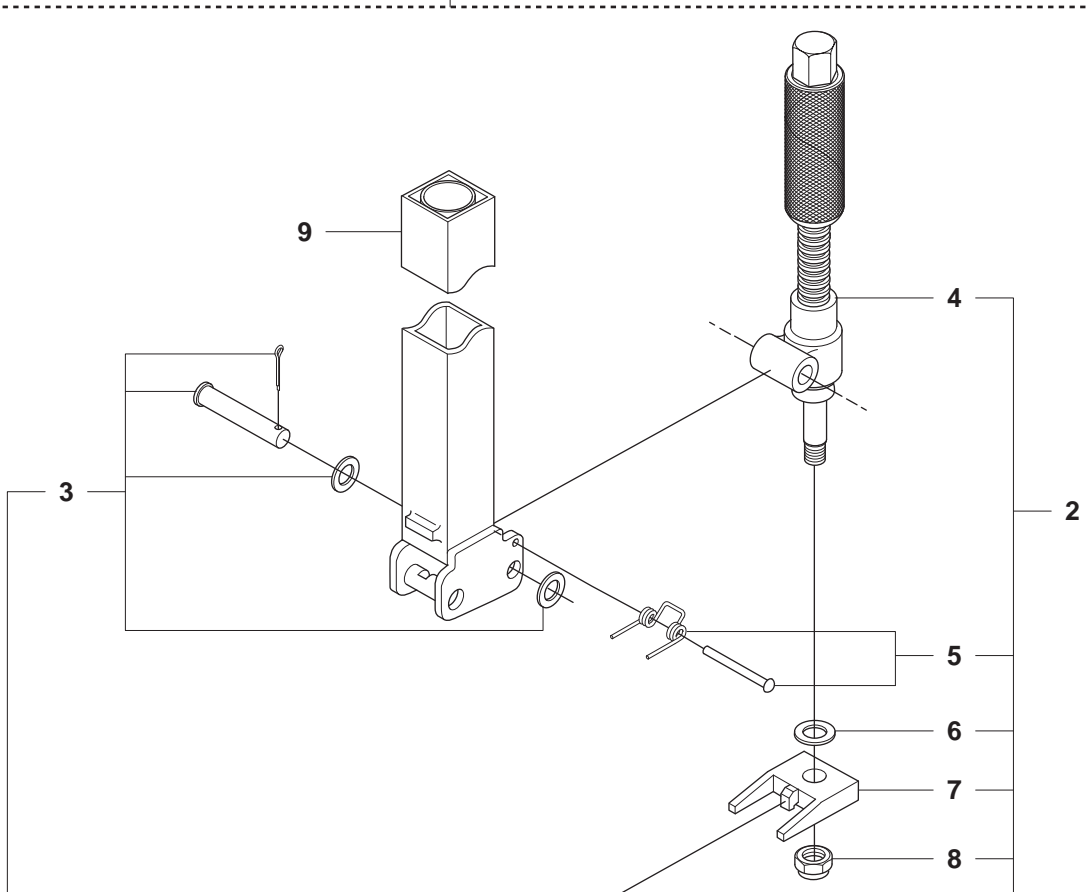

A CD40
EXPANDABLE COLUMN

1