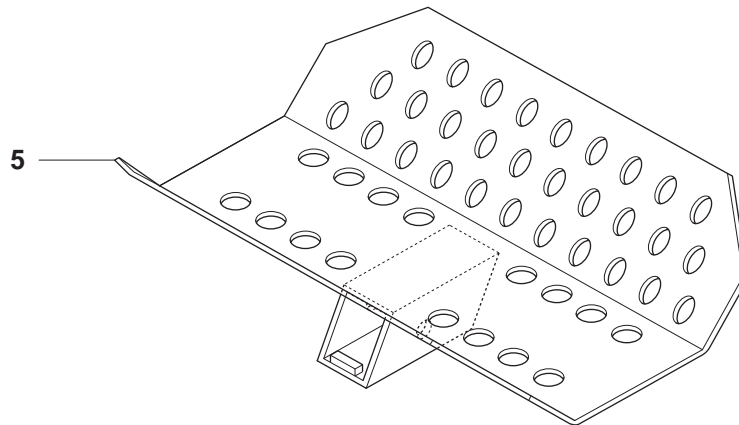

CD40
CORE CATCHER HORIZONTAL