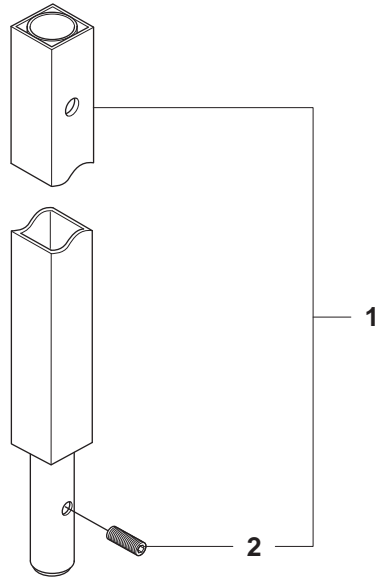

Page B
CD40

Pos.	Part No.	Description	Quantity	Notes
1	506 40 80-13	BASE PLATE CD40 ASSY	1	Incl. 2, 7
2	506 40 76-11	SHAFT HOLDER WITH WHEEL	1	Incl. 3, 4, 5, 6
3	504 02 06-04	SHAFT HOLDER	1	
4	531 14 06-27	WASHER	6	
5	531 14 07-28	WHEEL CPL	2	
6	531 14 07-30	COVERPLATE	2	
7	506 40 79-08	BASE PLATE CD40 NO WHEEL	1	Incl. 8
8	531 14 06-02	WINGSCREW	1	

C CD40
HOLDER CORE CATCHER

Page C
CD40

Pos.	Part No.	Description	Quantity	Notes
1	506 40 87-02	HOLDER CORE CATCHER ASSY	1	Incl. 2, 9, 14-20, 23, 24, 27, 28
2	506 40 20-04	BRACKET HANDLE REAR CPL	1	Incl. 3-8
3	531 14 08-72	NUT	1	
4	531 14 07-22	WASHER	1	
5	531 14 08-39	SPLIT PIN	1	
6	531 14 08-71	BOLT	1	
7	531 14 08-41	WASHER	2	
8	531 14 08-42	SCREW	1	
9	506 40 20-03	HANDLE REAR CPL	1	Incl. 10-13
10	531 14 08-47	SCREW	1	
11	531 14 08-46	NUT	1	
12	531 14 09-53	HANDLE REAR	1	
13	531 14 09-39	RUBBER GRIP	1	
14	531 14 08-37	ROLLER	1	
15	531 14 08-40	ROLLER	1	
16	531 14 08-37	ROLLER	1	
17	531 14 08-38	BOLT	1	
18	531 14 07-22	WASHER	1	
19	531 14 08-39	SPLIT PIN	1	
20	506 40 77-16	ADJUSTABLE LEVER CPL	1	Incl. 21, 22
21	501 38 46-04	ADJUSTABLE LEVER	1	Incl. 30, 31, 32
22	544 23 56-01	SCREW CPL	1	
23	506 40 20-05	HANDLE RIGHT SIDE CPL	1	Incl. 10, 11, 13, 29
24	544 28 03-01	R-CLIP WITH SPRINT CPL	1	Incl. 25, 26
25	531 14 08-51	SPRINT	1	
26	531 14 06-23	R-CLIP	1	
27	504 02 10-01	DECAL	1	
28	544 12 85-04	DECAL	1	
29	531 14 09-51	HANDLE RIGHT SIDE	1	
30	504 01 81-02	HANDLE	1	
31	501 38 47-02	SPRING	1	
32	501 38 60-02	SCREW	1	

D CD40
CORE CATCHER VERTICAL

CD40
CORE CATCHER HORIZONTAL

Page D
CD40

Pos.	Part No.	Description	Quantity	Notes
1	531 14 08-50	CORE CATCHER VERTICAL	1	Incl. 2
2	544 28 03-01	R-CLIP WITH SPRINT CPL	1	Incl. 3, 4
3	531 14 08-51	SPRINT	1	
4	531 14 06-23	R-CLIP	1	
5	531 14 08-52	CORE CATCHER HORIZONTAL	1	Incl. 2

E CD40
EXTENSION POLE INNER

CD40
ACCESSORIES

Page E
CD40

Pos.	Part No.	Description	Quantity	Notes
1	506 40 05-04	EXTENSION POLE INNER CPL	1	Incl. 2
2	531 14 08-31	STOP SCREW	1	
3	506 40 86-02	TOOL KIT	1	