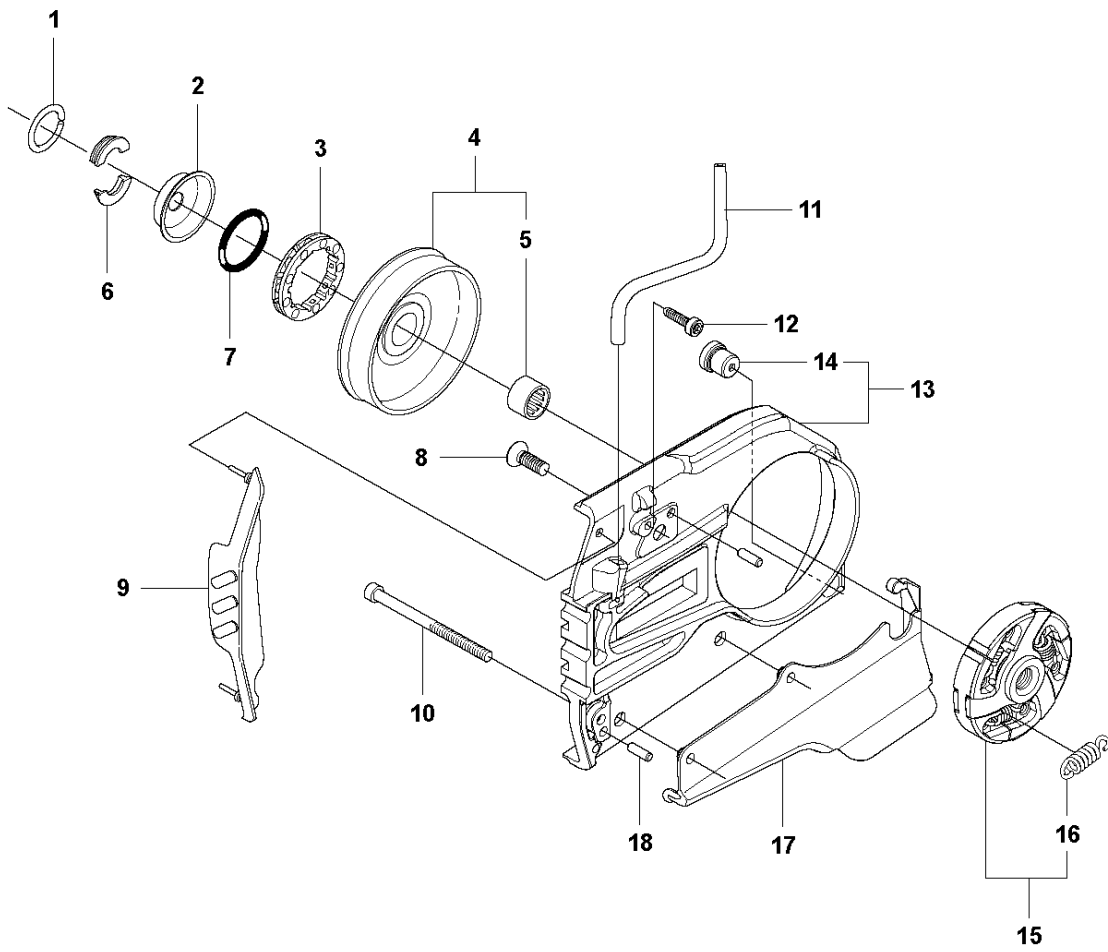

B K970 Chain

CLUTCH

K970 CHAIN, 2011-12

Ref	Part No	Description	Remark	QTY KIT
1	506 28 76-01	FJÄDERRING		1
2	506 33 44-01	SUPPORT CUP		1
3	506 33 42-01	RIM SPROCKET		1
4	506 34 09-11	GEAR WHEEL	Incl. 5	1
5	503 25 53-01	NEEDLE BEARING		1
6	506 28 75-02	CIRCLIP		2
7	740 44 07-00	O-RING		1
8	725 64 53-01	SCREW IHCSFM		1
9	506 35 44-02	WEAR PROTECTION		1
10	503 21 53-65	SCREW ITXSCM		1
11	577 30 84-01	PIPE		1
12	503 21 53-10	SCREW ITXSCM		1
13	506 32 95-05	BAR BRACKET	Incl. 14	1
14	506 40 13-01	BUSHING		1
15	506 33 38-02	CLUTCH ASSY	Incl. 16	1
16	503 14 51-01	CLUTCH SPRING		3
17	506 39 96-02	SHIELD		1
18	720 13 07-10	PARALLEL PIN		2