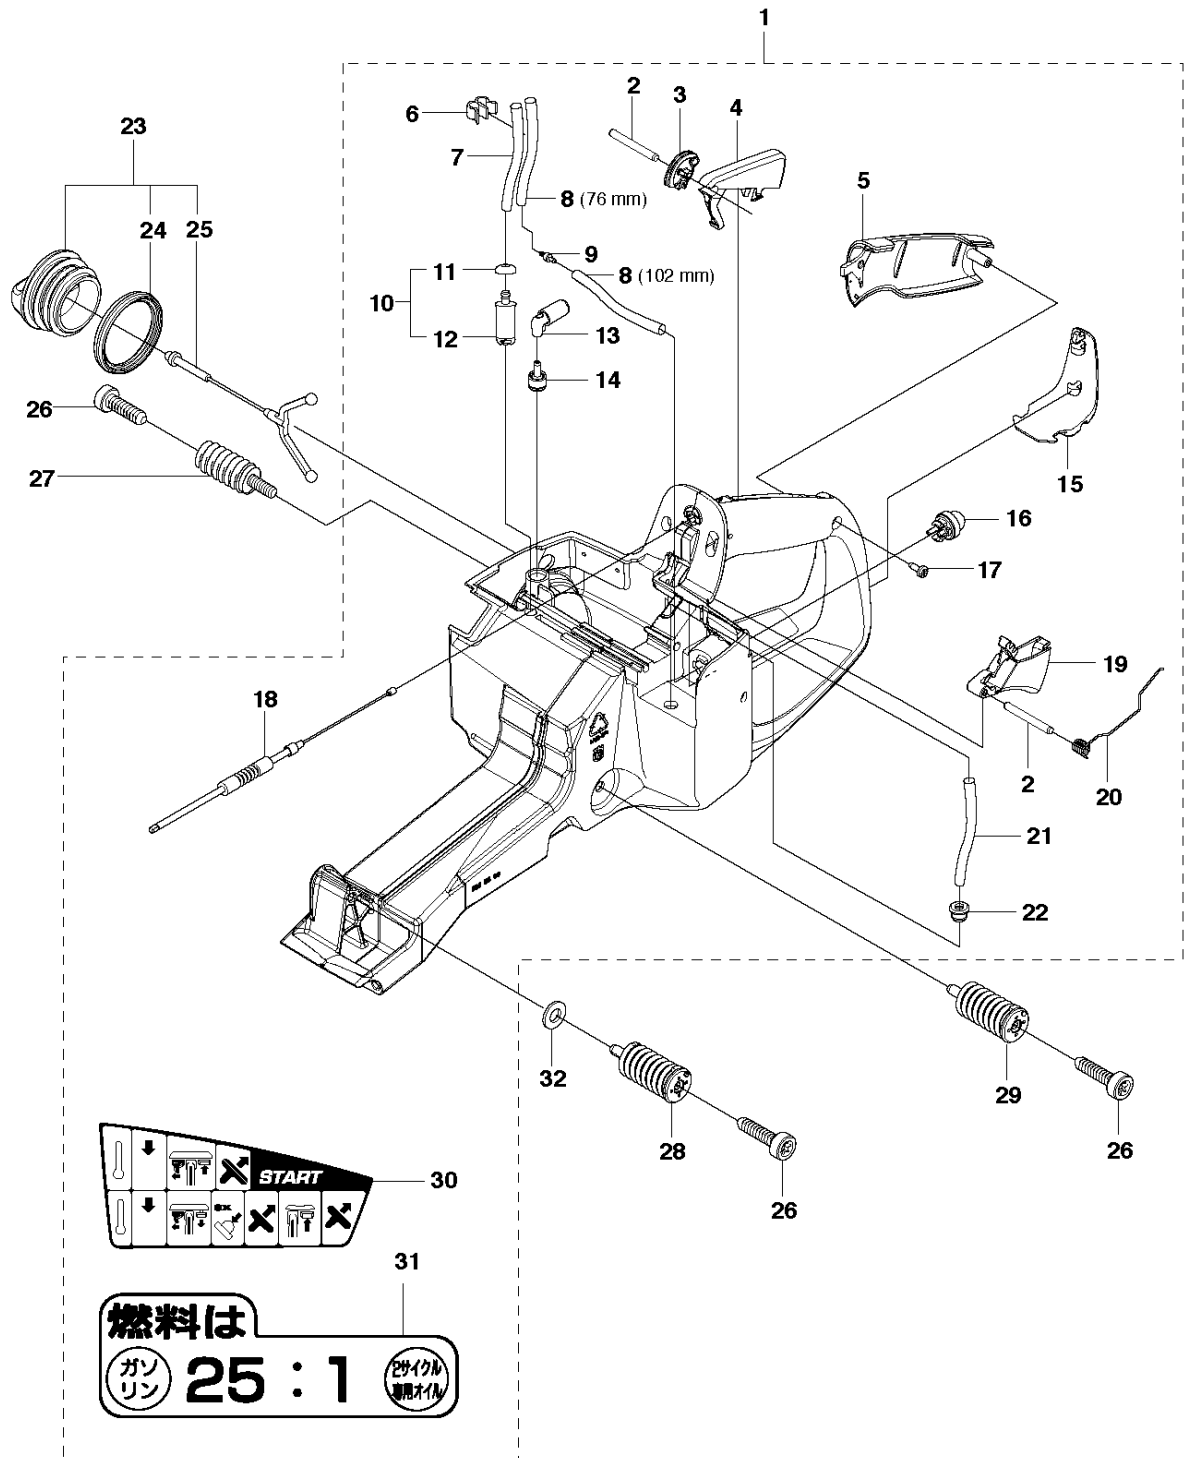

SPARE PARTS LIST

POWER CUTTERS

K970 CHAIN, 2011-12

K K970 Chain

AIR FILTER

K970 CHAIN, 2011-12

Ref	Part No	Description	Remark	QTY KIT
1	503 21 53-56	SCREW ITXSCM		2
2	503 21 53-26	SCREW ITXSCM		2
3	576 43 14-01	COVER		1
4	729 52 89-71	SCREW CRPANT		2
5	578 06 53-01	SEALING		1
6	576 73 80-01	FILTER COVER		1
7	510 24 41-04	AIR FILTER		1
8	576 42 69-03	CYLINDER COVER	Incl. 9 - 10	1
9	525 61 70-04	SEALING	L=1,2 M. Cut to fit	2
10	525 76 35-01	DECAL		1
11	503 21 53-30	SCREW ITXSCM		2
12	525 57 16-04	DECAL		1

E K970 Chain

CRANKSHAFT

K970 CHAIN, 2011-12

Ref	Part No	Description	Remark	QTY KIT
1	544 98 39-02	CRANKSHAFT ASSY	Incl. 2 - 4	1
2	503 25 00-02	BALL BEARING		2
3	506 41 44-01	CUP		2
4	503 25 61-01	NEEDLE BEARING		1

N K970 Chain

ENGINE

K970 CHAIN, 2011-12

Ref	Part No	Description	Remark	QTY KIT
1	576 82 16-03	CRANKCASE ASSY		1

F K970 Chain

FUEL TANK

K970 CHAIN, 2011-12

Ref	Part No	Description	Remark	QTY KIT
1	574 50 58-05	FUEL TANK ASSY	Incl. 2 - 21	1
2	720 12 40-20	PARALLEL PIN		2
3	537 20 85-01	CABLE LEVER		1
4	510 25 52-01	THROTTLE LOCKOUT		1
5	537 20 56-01	COVER		1
6	574 44 42-01	CLIP		1
7	544 32 50-02	FUEL HOSE	300 mm	1
8	537 04 24-04	FUEL HOSE	190 mm	1
9	575 52 65-01	CHECK VALVE		1
10	506 26 41-11	FUEL FILTER	Incl. 11 - 12	1
11	506 27 11-01	HOSE CLAMP		1
12	506 26 41-01	FUEL FILTER		1
13	522 79 96-01	HOLDER ASSY		1
14	537 35 95-01	TANK VENT ASSY		1
15	502 47 16-01	GROUND SUPPORT		1
16	540 05 49-02	AIR PURGE		1
17	503 21 28-10	SCREW CCRPANT		1
18	576 49 04-01	THROTTLE CABLE ASSY		1
19	502 47 18-01	THROTTLE CONTROL		1
20	537 20 98-01	SPRING		1
21	544 32 49-30	FUEL HOSE	70 mm	1
22	503 73 58-01	BUSHING		1
23	506 25 59-03	TANK CAP ASSY	Incl. 24 - 25	1
24	506 29 21-01	GASKET		1
25	503 57 89-01	HOLDER		1
26	544 06 12-01	SCREW ITXSCM		3
27	537 21 03-09	ANTIVIBRATION ELEMENT		1
28	537 21 03-10	ANTIVIBRATION ELEMENT		1
29	537 21 03-05	ANTIVIBRATION ELEMENT		1
30	525 57 20-01	DECAL		1
31	506 31 30-01	LABEL		1
32	503 23 00-80	WASHER		1