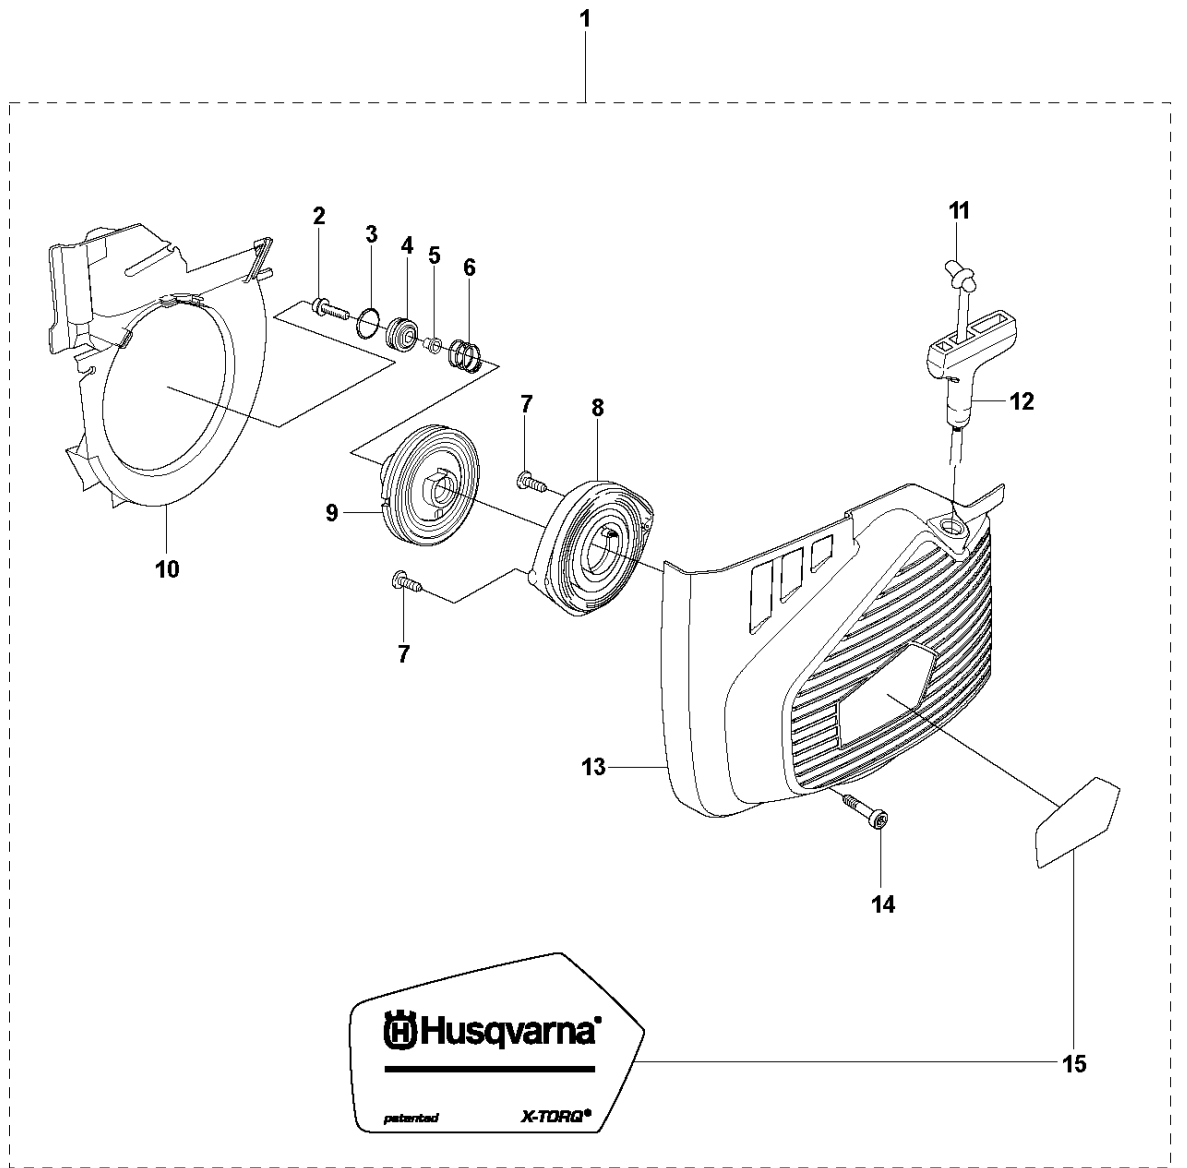

H K970 Chain

STARTER

K970 CHAIN, 2011-12

Ref	Part No	Description	Remark	QTY KIT
1	574 50 73-03	STARTER ASSY	Incl. 2 - 15	1
2	503 21 07-22	SCREW IH SCT		1
3	740 43 13-00	O-RING		1
4	506 25 14-01	GROMMET		1
5	506 26 31-01	SPACING SLEEVE		1
6	506 25 30-01	COMPRESSION SPRING		1
7	503 21 28-10	SCREW CCRPANT		2
8	506 25 89-01	RECOIL SPRING		1
9	506 25 81-02	STARTER PULLEY		1
10	544 28 75-02	AIR CONDUCTOR		1
11	506 33 56-15	STARTER CORD		1
11	506 33 56-50	STARTER CORD	50 m Coil	1
12	503 12 79-01	STARTER HANDLE		1
13	505 34 94-01	STARTER COVER		1
14	501 98 10-20	SCREW ITXSCM		4
15	525 57 11-01	DECAL		1