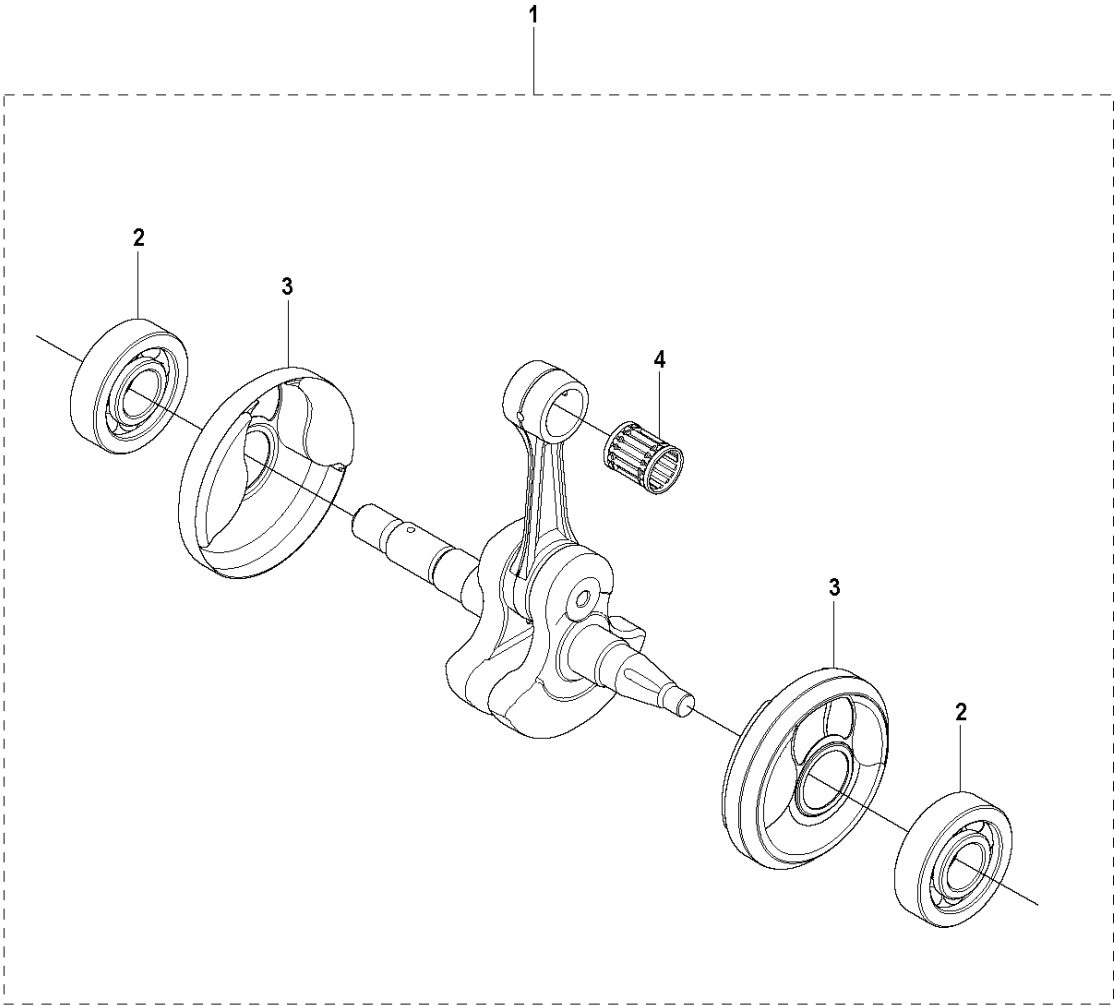

B K970 Chain

CLUTCH

K970 CHAIN, 2011-12

Ref	Part No	Description	Remark	QTY KIT
1	506 28 76-01	FJÄDERRING		1
2	506 33 44-01	SUPPORT CUP		1
3	506 33 42-01	RIM SPROCKET		1
4	506 34 09-11	GEAR WHEEL	Incl. 5	1
5	503 25 53-01	NEEDLE BEARING		1
6	506 28 75-02	CIRCLIP		2
7	740 44 07-00	O-RING		1
8	725 64 53-01	SCREW IHCSFM		1
9	506 35 44-02	WEAR PROTECTION		1
10	503 21 53-65	SCREW ITXSCM		1
11	577 30 84-01	PIPE		1
12	503 21 53-10	SCREW ITXSCM		1
13	506 32 95-05	BAR BRACKET	Incl. 14	1
14	506 40 13-01	BUSHING		1
15	506 33 38-02	CLUTCH ASSY	Incl. 16	1
16	503 14 51-01	CLUTCH SPRING		3
17	506 39 96-02	SHIELD		1
18	720 13 07-10	PARALLEL PIN		2

CLUTCH COVER

K970 CHAIN, 2011-12

Ref	Part No	Description	Remark	QTY KIT
1	506 33 25-05	CLUTCH COVER	Incl. 2, 3	1
2	544 87 23-01	LABEL		1
3	544 05 77-01	GUIDE PIN	Incl. 4	1
4	740 42 04-00	O-RING		2
5	506 34 10-04	LEVER	Incl. 7	1
6	506 39 88-01	ADJUSTING NUT		1
7	740 48 18-02	O-RING		1
8	506 33 34-02	COVER		1
9	506 33 28-01	LOCKWASHER		1
10	723 53 27-51	SCREW SLCSFM		3
11	506 34 72-01	LEVER		1
12	506 33 35-01	HUB CAP		1
13	506 38 77-01	SCREW		1
14	506 33 32-01	PLATE		1
15	506 33 33-01	PAWL		1
16	506 35 94-03	SCREW	Incl. 13 - 15	1

C K970 Chain

CRANKCASE

K970 CHAIN, 2011-12

Ref	Part No	Description	Remark	QTY KIT
1	576 82 16-01	CRANKCASE ASSY	Incl. 2 - 12	1
2	503 21 53-49	SCREW ITXSCM		7
3	503 26 02-04	SEALING RING		2
4	506 32 76-02	BAR BOLT		1
5	501 27 08-01	GUIDE BUSHING		2
6	506 41 39-04	GASKET		1
7	503 25 00-02	BALL BEARING		2
8	522 85 61-01	RUBBER BUSHING		1
9	725 54 53-01	SCREW IHSCM		2
10	544 22 98-05	GASKET KIT	Incl. 3 , 7, 11 - 12	1
11	576 49 94-01	GASKET		1
12	506 37 81-01	GASKET		1
13	503 22 21-02	LOCK NUT		1
14	503 23 04-03	WASHER		2

E K970 Chain

CRANKSHAFT

K970 CHAIN, 2011-12

Ref	Part No	Description	Remark	QTY KIT
1	544 98 39-02	CRANKSHAFT ASSY	Incl. 2 - 4	1
2	503 25 00-02	BALL BEARING		2
3	506 41 44-01	CUP		2
4	503 25 61-01	NEEDLE BEARING		1