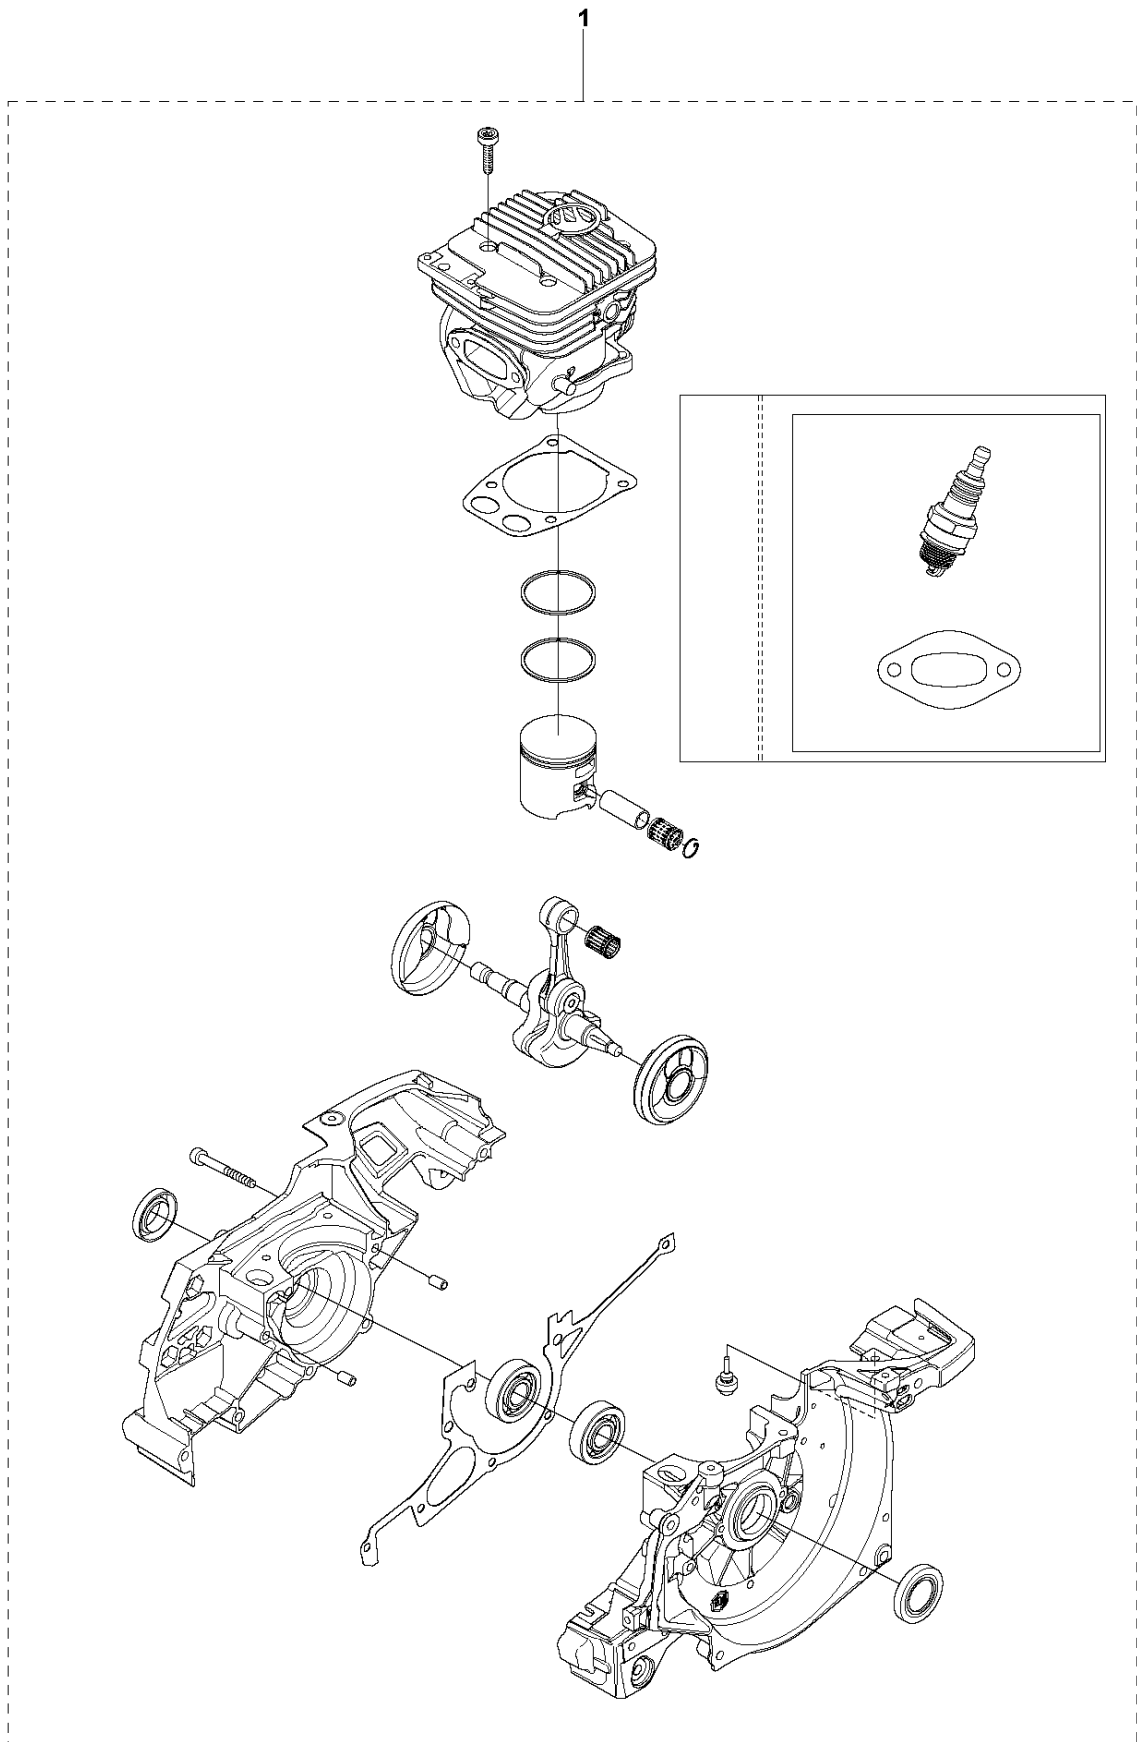

CYLINDER, PISTON & MUFFLER

K970 CHAIN, 2011-12

Ref	Part No	Description	Remark	QTY KIT
1	544 21 84-01	SCREW ITXSCM		6
2	544 93 56-05	CYLINDER ASSY	Incl. 9, 10, 13	1
3	577 99 76-02	HEAT DEFLECTOR		1
4	506 37 81-01	GASKET		1
5	506 37 28-01	MUFFLER ASSY		1
6	503 21 53-25	SCREW ITXSCM		1
7	503 23 04-02	WASHER		1
8	503 66 56-01	DECOMPRESSION VALVE		1
9	576 49 94-01	GASKET		1
10	506 41 32-02	PISTON	Incl. 11, 12	1
11	503 28 90-35	PISTON RING		2
12	737 44 13-00	CIRCLIP		2
13	503 25 61-01	NEEDLE BEARING		1
14	544 22 98-03	GASKET KIT	Incl. 4, 9, 15 - 16	1
15	503 26 02-04	SEALING RING		2
16	506 41 39-04	GASKET		1

N K970 Chain