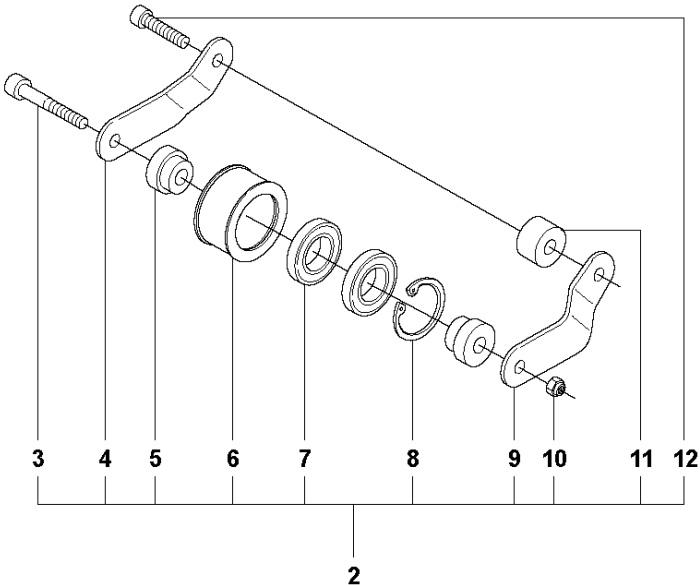

SPARE PARTS LIST

POWER CUTTERS

K970 RING, 2011-12

AIR FILTER COVER

K970 RING, 2011-12

Ref	Part No	Description	Remark	QTY KIT
1	503 21 53-56	SCREW ITXSCM		2
2	503 21 53-26	SCREW ITXSCM		2
3	576 43 14-01	COVER		1
4	729 52 89-71	SCREW CRPANT		2
5	578 06 53-01	SEALING		1
6	576 73 80-01	FILTER COVER		1
7	510 24 41-04	AIR FILTER		1
8	576 42 69-03	CYLINDER COVER	Incl. 9 - 10	1
9	525 61 70-04	SEALING	L=1,2 M. Cut to fit	2
10	525 76 35-01	DECAL		1
11	503 21 53-30	SCREW ITXSCM		2
12	525 57 16-03	DECAL		1

B K970 Ring

BELT

K970 RING, 2011-12

Ref	Part No	Description	Remark	QTY KIT
1	544 90 84-01	BELT		1
2	506 28 06-05	BELT TENSIONER ASSY	Incl. 3 - 12	1
3	544 21 84-37	SCREW ITXSCM		1
4	506 33 53-02	LEVER		1
5	506 33 52-01	SPACER		2
6	506 33 51-01	ROLLER		1
7	503 25 24-01	BALL BEARING		2
8	735 31 28-10	CIRCLIP		1
9	506 33 53-01	LEVER		1
10	732 21 16-01	NUT		1
11	506 33 54-01	SPACER		1
12	544 21 84-01	SCREW ITXSCM		1

A K970 Ring

BELT GUARD & PULLEY

K970 RING, 2011-12

Ref	Part No	Description	Remark	QTY KIT
1	506 28 09-05	BELT GUARD	Incl. 2	1
2	544 93 31-01	LABEL		1
3	503 21 53-21	SCREW ITXSCM		4
4	503 70 15-01	CLUTCH ASSY	Incl. 5	1
5	503 14 51-01	CLUTCH SPRING		3
6	525 62 10-01	DRIVING PULLEY ASSY	Incl 7 - 8	1
7	525 83 18-01	BALL BEARING		2
8	506 31 69-01	DUST COVER		1

TOOLS

K970 RING, 2011-12

Ref	Part No	Description	Remark	QTY KIT
1	506 36 38-04	TOOL	Incl. 2 - 5	1
2	506 38 26-01	TOOL		1
3	501 19 22-01	TOOL CASING		1
4	506 35 52-01	SPANNER	19mm	1
5	506 36 36-01	HEX KEY	Allenkey 6mm	1
6	506 38 49-02	LUBRICATION GUN		1
7	544 08 04-02	GREASE		1
8	544 22 98-03	GASKET KIT	Incl. 9 - 12	1
9	503 26 02-04	SEALING RING		2
10	576 49 94-01	GASKET		1
11	506 41 39-04	GASKET		1
12	506 37 81-01	GASKET		1