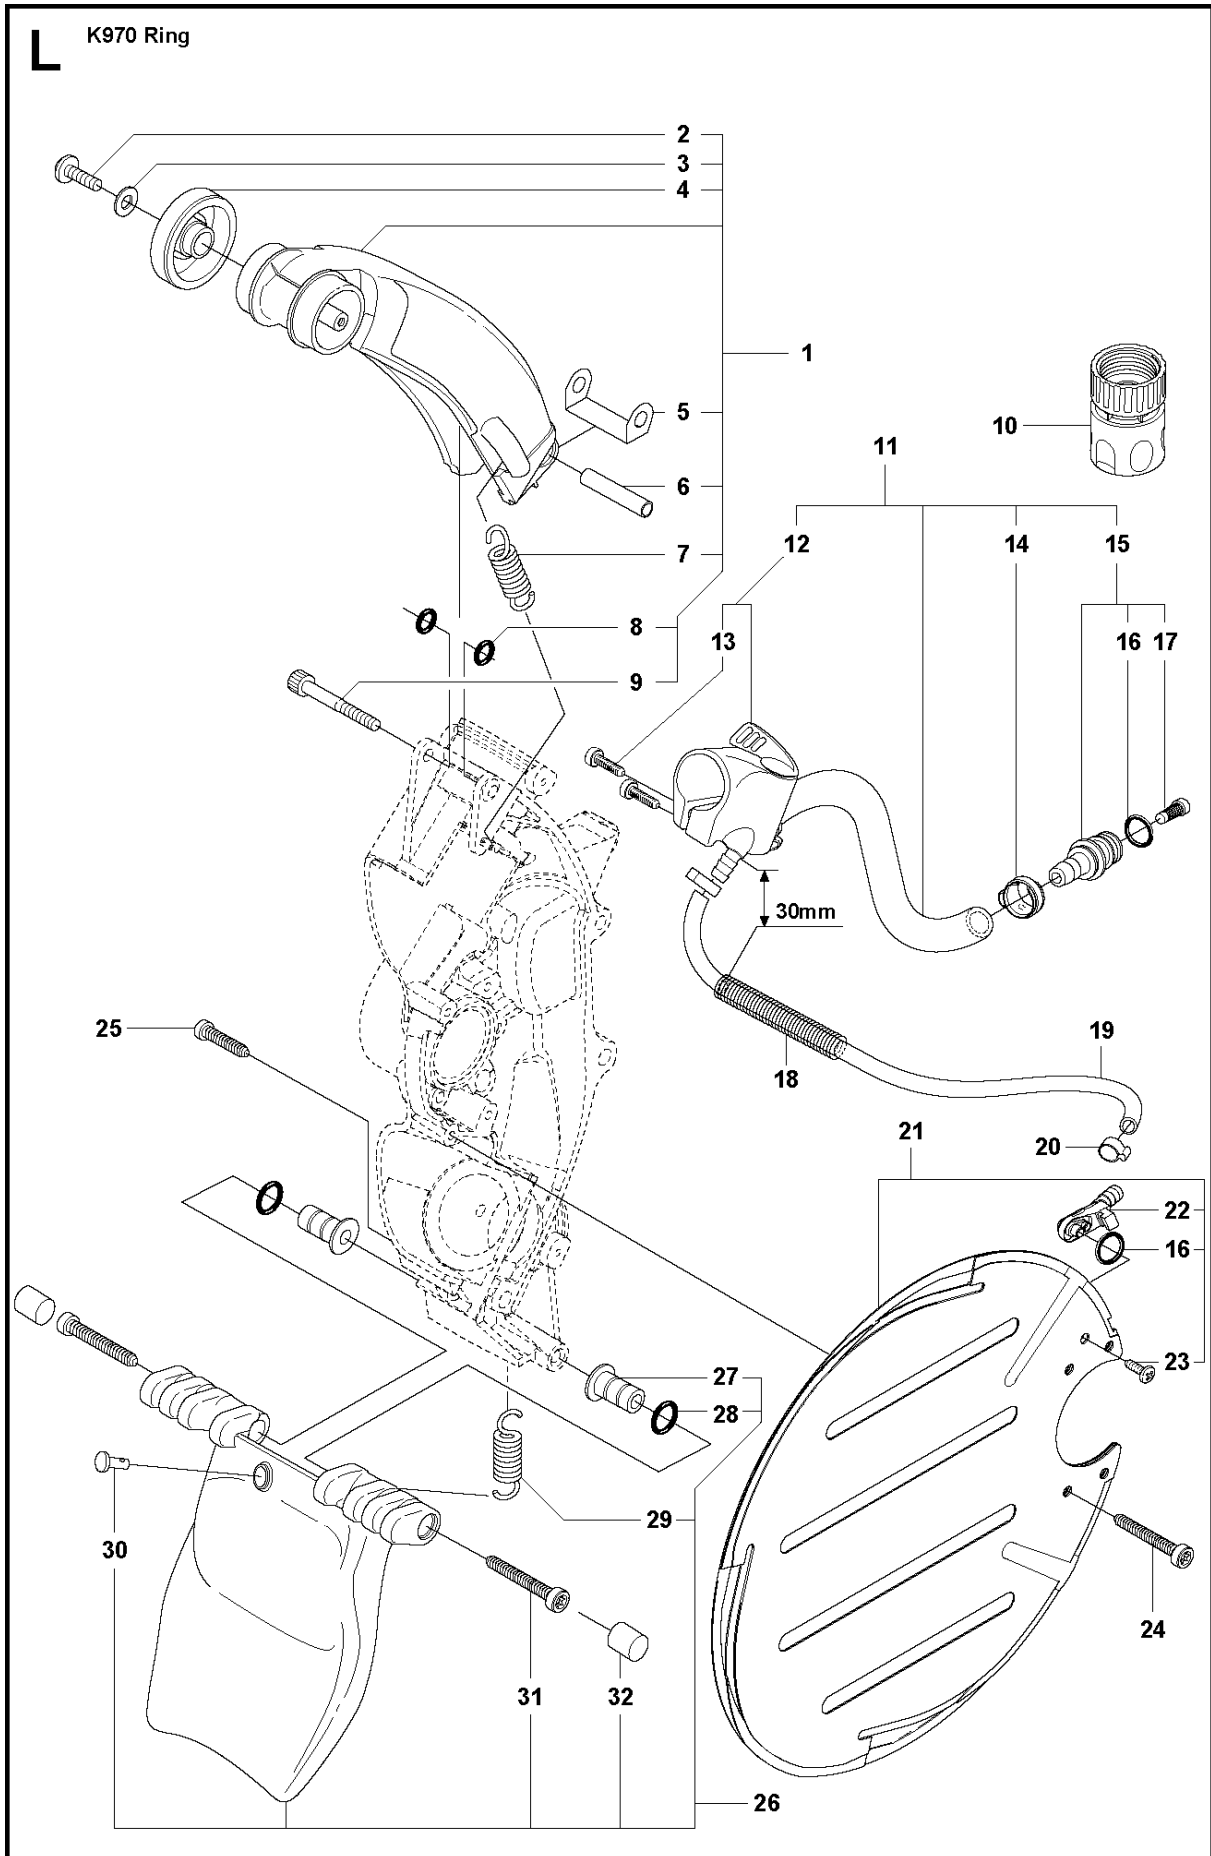

SPARE PARTS LIST

POWER CUTTERS

K970 RING, 2011-12

AIR FILTER COVER

K970 RING, 2011-12

Ref	Part No	Description	Remark	QTY KIT
1	503 21 53-56	SCREW ITXSCM		2
2	503 21 53-26	SCREW ITXSCM		2
3	576 43 14-01	COVER		1
4	729 52 89-71	SCREW CRPANT		2
5	578 06 53-01	SEALING		1
6	576 73 80-01	FILTER COVER		1
7	510 24 41-04	AIR FILTER		1
8	576 42 69-03	CYLINDER COVER	Incl. 9 - 10	1
9	525 61 70-04	SEALING	L=1,2 M. Cut to fit	2
10	525 76 35-01	DECAL		1
11	503 21 53-30	SCREW ITXSCM		2
12	525 57 16-03	DECAL		1

ENGINE

K970 RING, 2011-12

Ref	Part No	Description	Remark	QTY KIT
1	588 48 74-02	ENGINE	Replaces 576 88 12-06	1

FUEL TANK & HANDLE

K970 RING, 2011-12

Ref	Part No	Description	Remark	QTY KIT
1	544 06 12-01	SCREW ITXSCM		1
2	503 21 54-20	SCREW ITXSCT		4
3	523 02 75-01	HANDLE		1
4	505 42 45-02	ANTIVIBRATION ELEMENT		1
5	574 50 58-04	FUEL TANK ASSY	Incl. 6 - 28	1
6	525 57 20-01	DECAL		1
7	506 31 30-01	LABEL		1
8	537 20 56-01	COVER		1
9	510 25 52-01	THROTTLE LOCKOUT		1
10	537 20 85-01	CABLE LEVER		1
11	720 12 40-20	PARALLEL PIN		2
12	574 44 42-01	CLIP		1
13	544 32 50-02	FUEL HOSE	300 mm	1
14	506 26 41-11	FUEL FILTER	Incl. 15 - 16	1
15	506 27 11-01	HOSE CLAMP		1
16	506 26 41-01	FUEL FILTER		1
17	537 04 24-04	FUEL HOSE	190 mm	1
18	575 52 65-01	CHECK VALVE		1
19	522 79 96-01	HOLDER ASSY		1
20	537 35 95-01	TANK VENT ASSY		1
21	576 49 04-01	THROTTLE CABLE ASSY		1
22	502 47 16-01	GROUND SUPPORT		1
23	540 05 49-02	AIR PURGE		1
24	503 21 28-01	SCREW CCRPANT		1
25	502 47 18-01	THROTTLE CONTROL		1
26	537 20 98-01	SPRING		1
27	544 32 49-30	FUEL HOSE	70 mm	1
28	503 73 58-01	BUSHING		1
29	506 25 59-03	TANK CAP ASSY	Incl. 30 - 31	1
30	506 29 21-01	GASKET		1
31	503 57 89-01	HOLDER		1
32	544 06 12-01	SCREW ITXSCM		3
33	537 21 03-09	ANTIVIBRATION ELEMENT		1
34	537 21 03-10	ANTIVIBRATION ELEMENT		1
35	537 21 03-05	ANTIVIBRATION ELEMENT		1
36	503 23 00-80	WASHER		1