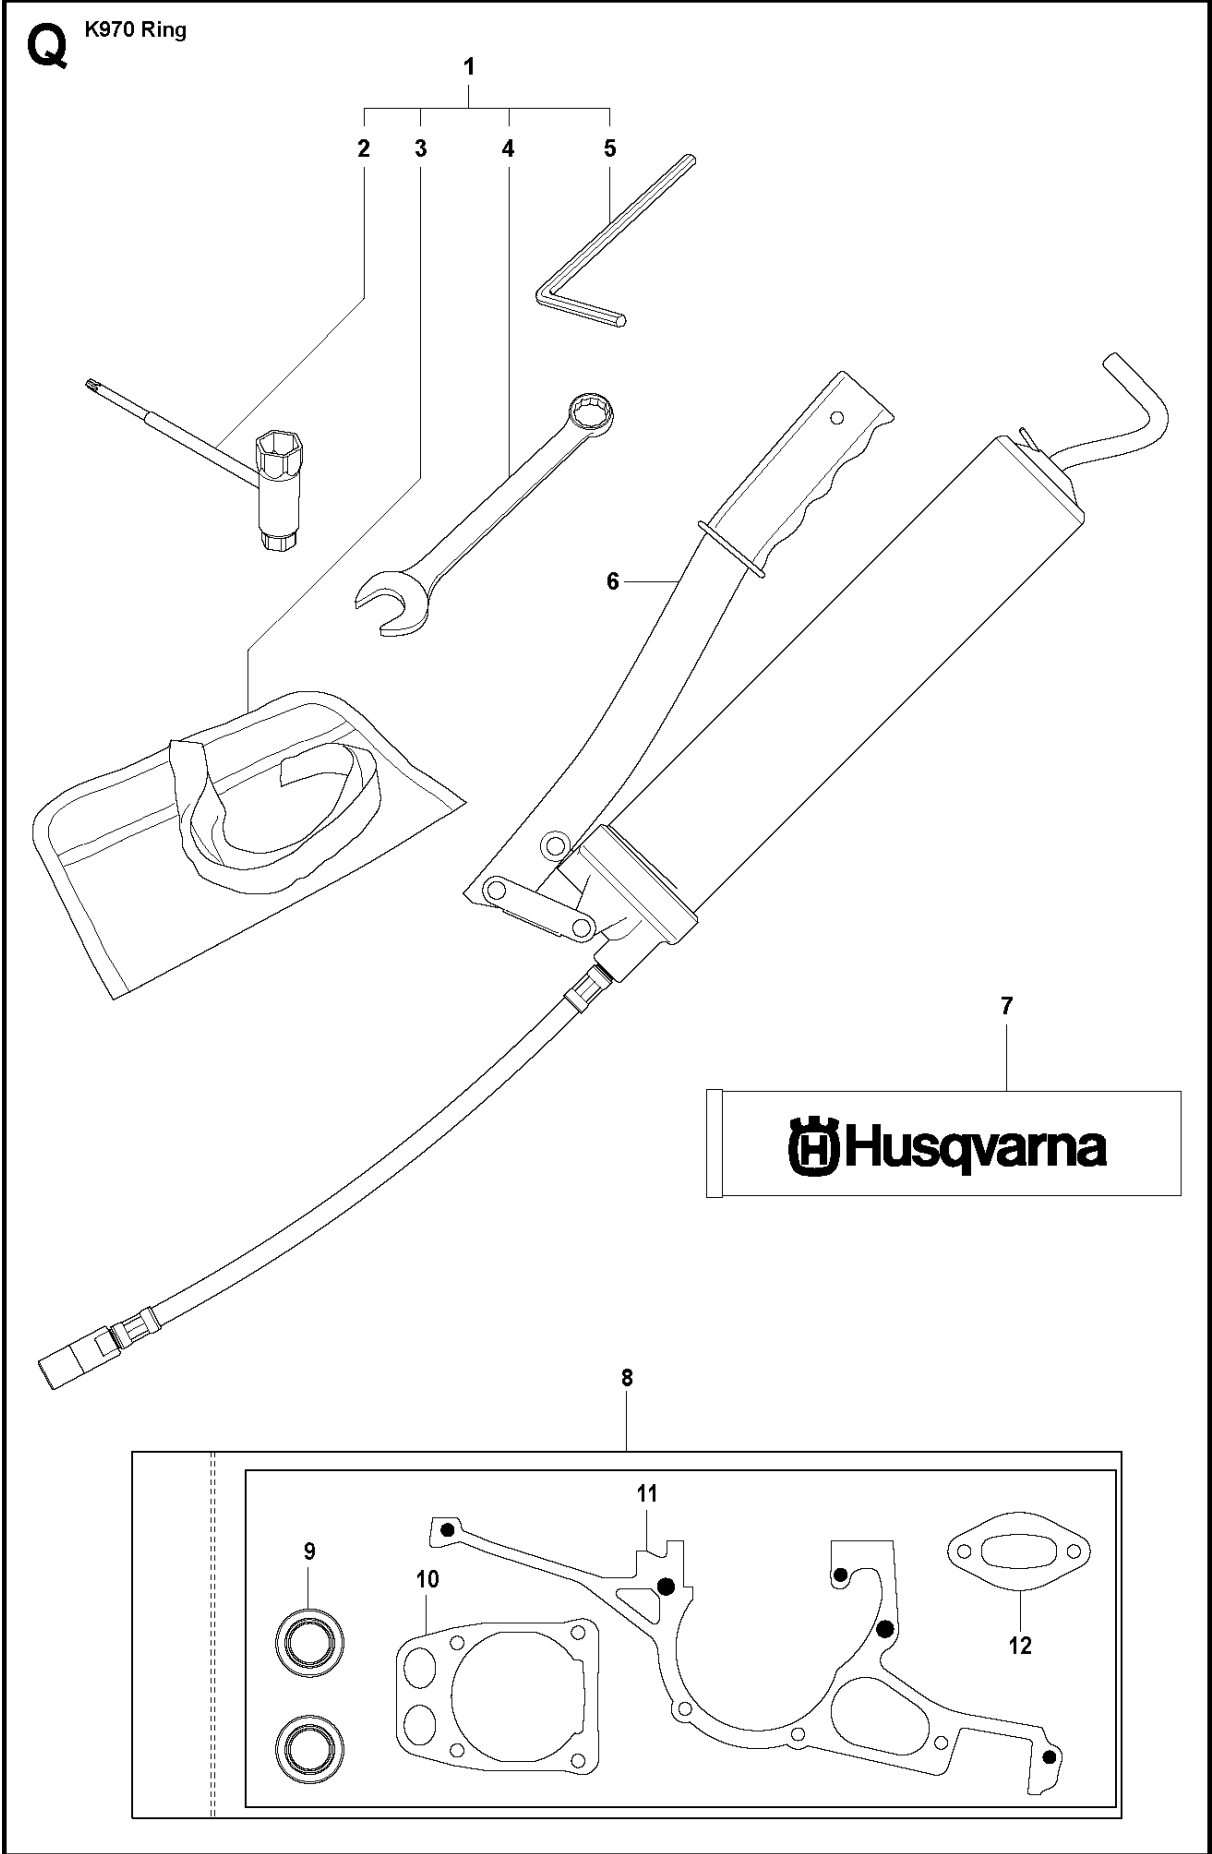

TOOLS

K970 RING, 2011-12

Ref	Part No	Description	Remark	QTY KIT
1	506 36 38-04	TOOL	Incl. 2 - 5	1
2	506 38 26-01	TOOL		1
3	501 19 22-01	TOOL CASING		1
4	506 35 52-01	SPANNER	19mm	1
5	506 36 36-01	HEX KEY	Allenkey 6mm	1
6	506 38 49-02	LUBRICATION GUN		1
7	544 08 04-02	GREASE		1
8	544 22 98-03	GASKET KIT	Incl. 9 - 12	1
9	503 26 02-04	SEALING RING		2
10	576 49 94-01	GASKET		1
11	506 41 39-04	GASKET		1
12	506 37 81-01	GASKET		1