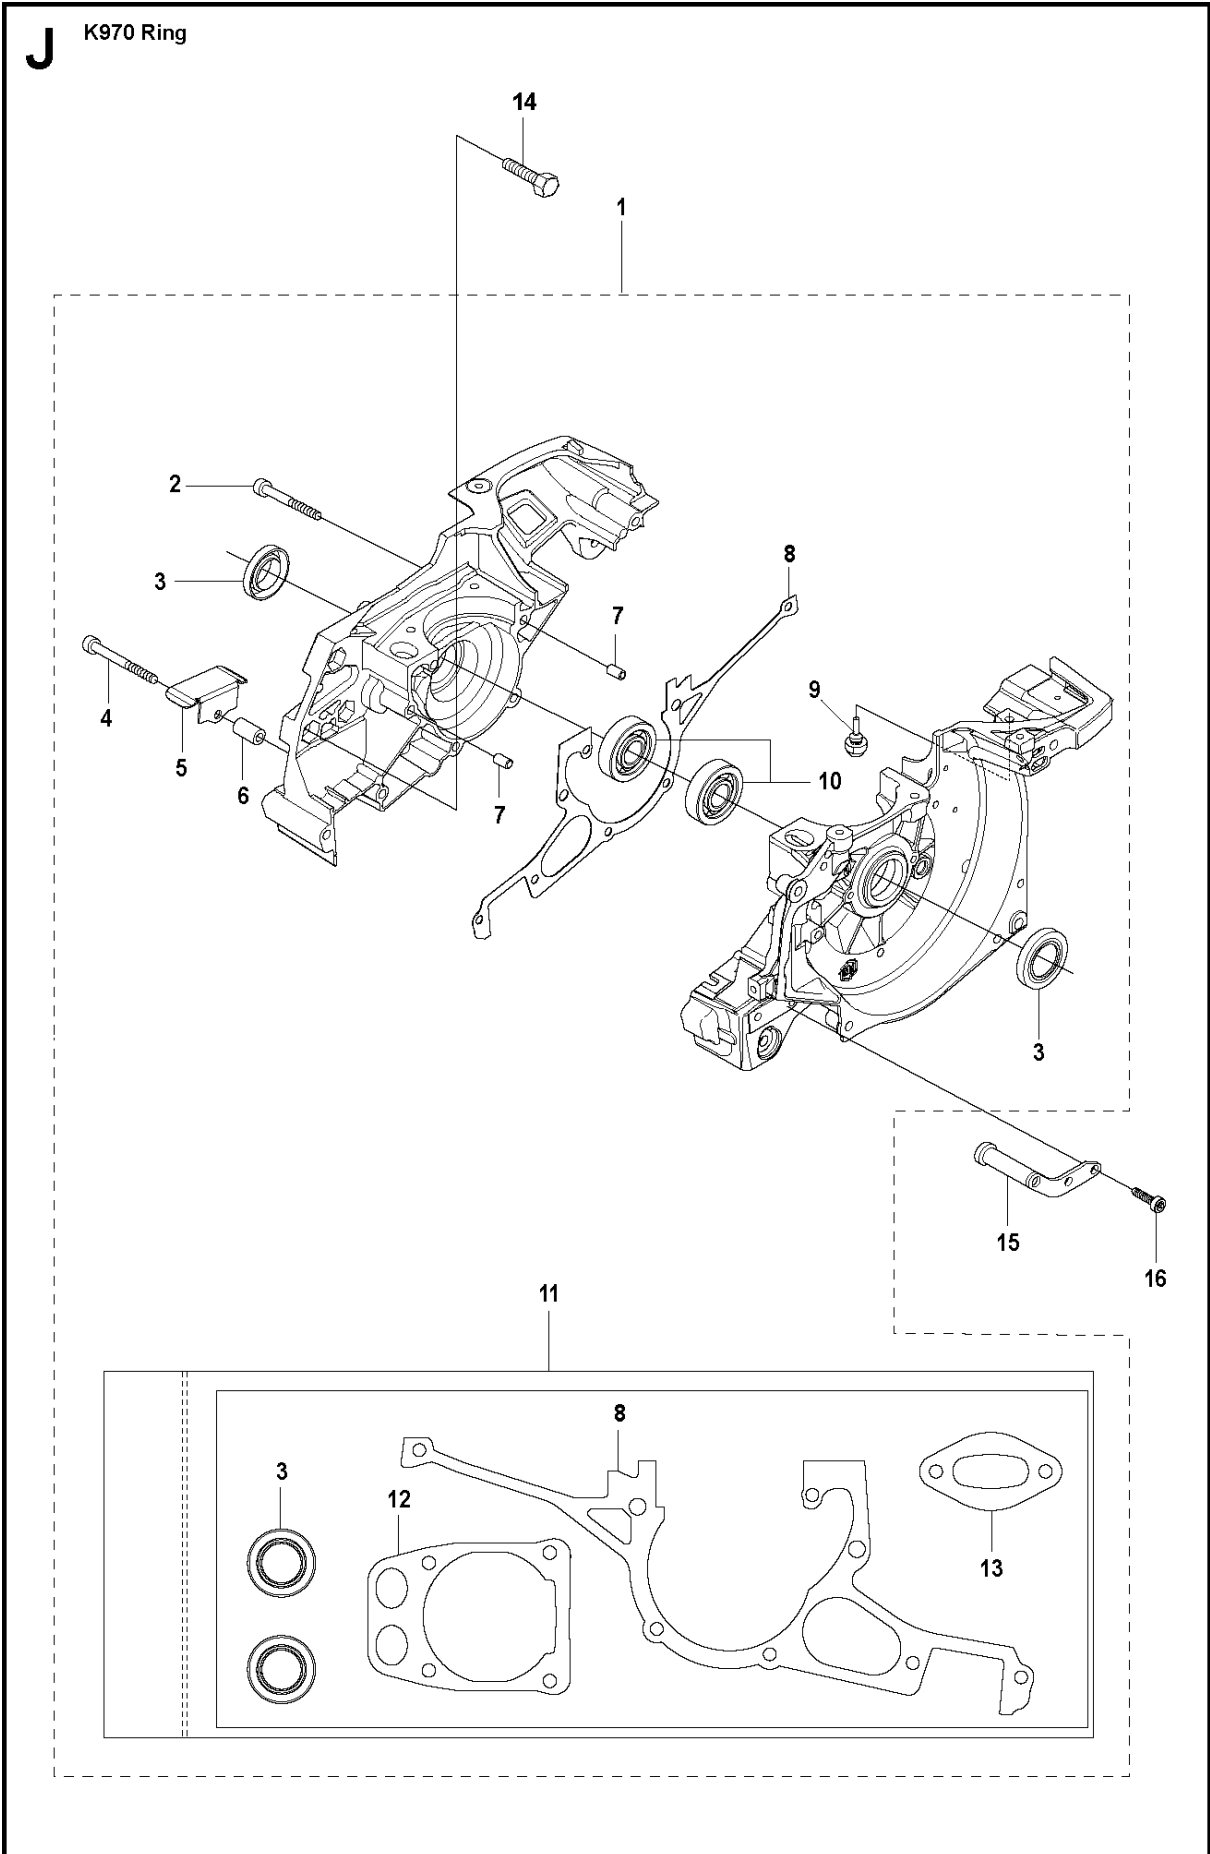

Ref	Part No	Description	Remark	QTY KIT
1	738 88 10-01	LUBRICATION NIPPLE		2
2	503 22 00-01	HEXAGON NUT		2
3	503 23 04-01	WASHER		2
4	725 54 59-05	SCREW IHSCM		1
5	503 23 04-03	WASHER		1
6	503 20 00-45	SCREW EHHFM		1
7	506 27 75-01	PULLEY		1
8	501 98 10-80	SCREW ITXSCM		1
9	721 12 52-70	GROOVED PIN		1
10	506 38 90-07	CHASSIS	Incl. 1, 9, 11 - 17, 20	1
11	506 25 73-01	COMPRESSION SPRING		1
12	506 32 80-01	LOCKING BUTTON		1
13	721 44 06-00	SPRING PIN		1
14	735 31 08-00	CIRCLIP		1
15	503 23 01-12	WASHER		1
16	503 26 30-22	O-RING		2
17	506 35 15-02	DRIVE SHAFT	Incl. 18 - 19	1
18	583 95 33-01	BALL BEARING		2
19	506 37 50-02	SPACER		1
20	544 07 76-01	SLEEVE	Incl. 21 - 22	2
21	506 34 39-01	WIRE		2
22	740 48 25-02	O-RING		2
23	506 35 19-03	WEAR PROTECTION	Incl. 24	1
24	505 57 41-01	SCREW ITXSCM		1
25	503 21 53-20	SCREW ITXSCM		1
26	506 35 23-04	GEAR WHEEL ASSY	Incl. 27 - 32	1
27	506 37 49-01	SLEEVE		1
28	506 37 46-02	FLANGE WASHER		1
29	506 17 83-04	GEAR WHEEL		1
30	506 31 22-02	DRIVER	Incl. 33	1
31	506 13 96-01	SCREW EHHFM		1
32	506 13 95-11	WASHER		1
33	721 42 52-50	SPRING PIN		2
34	740 42 24-00	O-RING		1
35	506 37 48-01	SEALING HOLDER		1
36	503 21 53-12	SCREW ITXSCM		3
37	506 37 47-01	SEALING COLLAR		1
38	503 26 21-01	SEALING RING		1