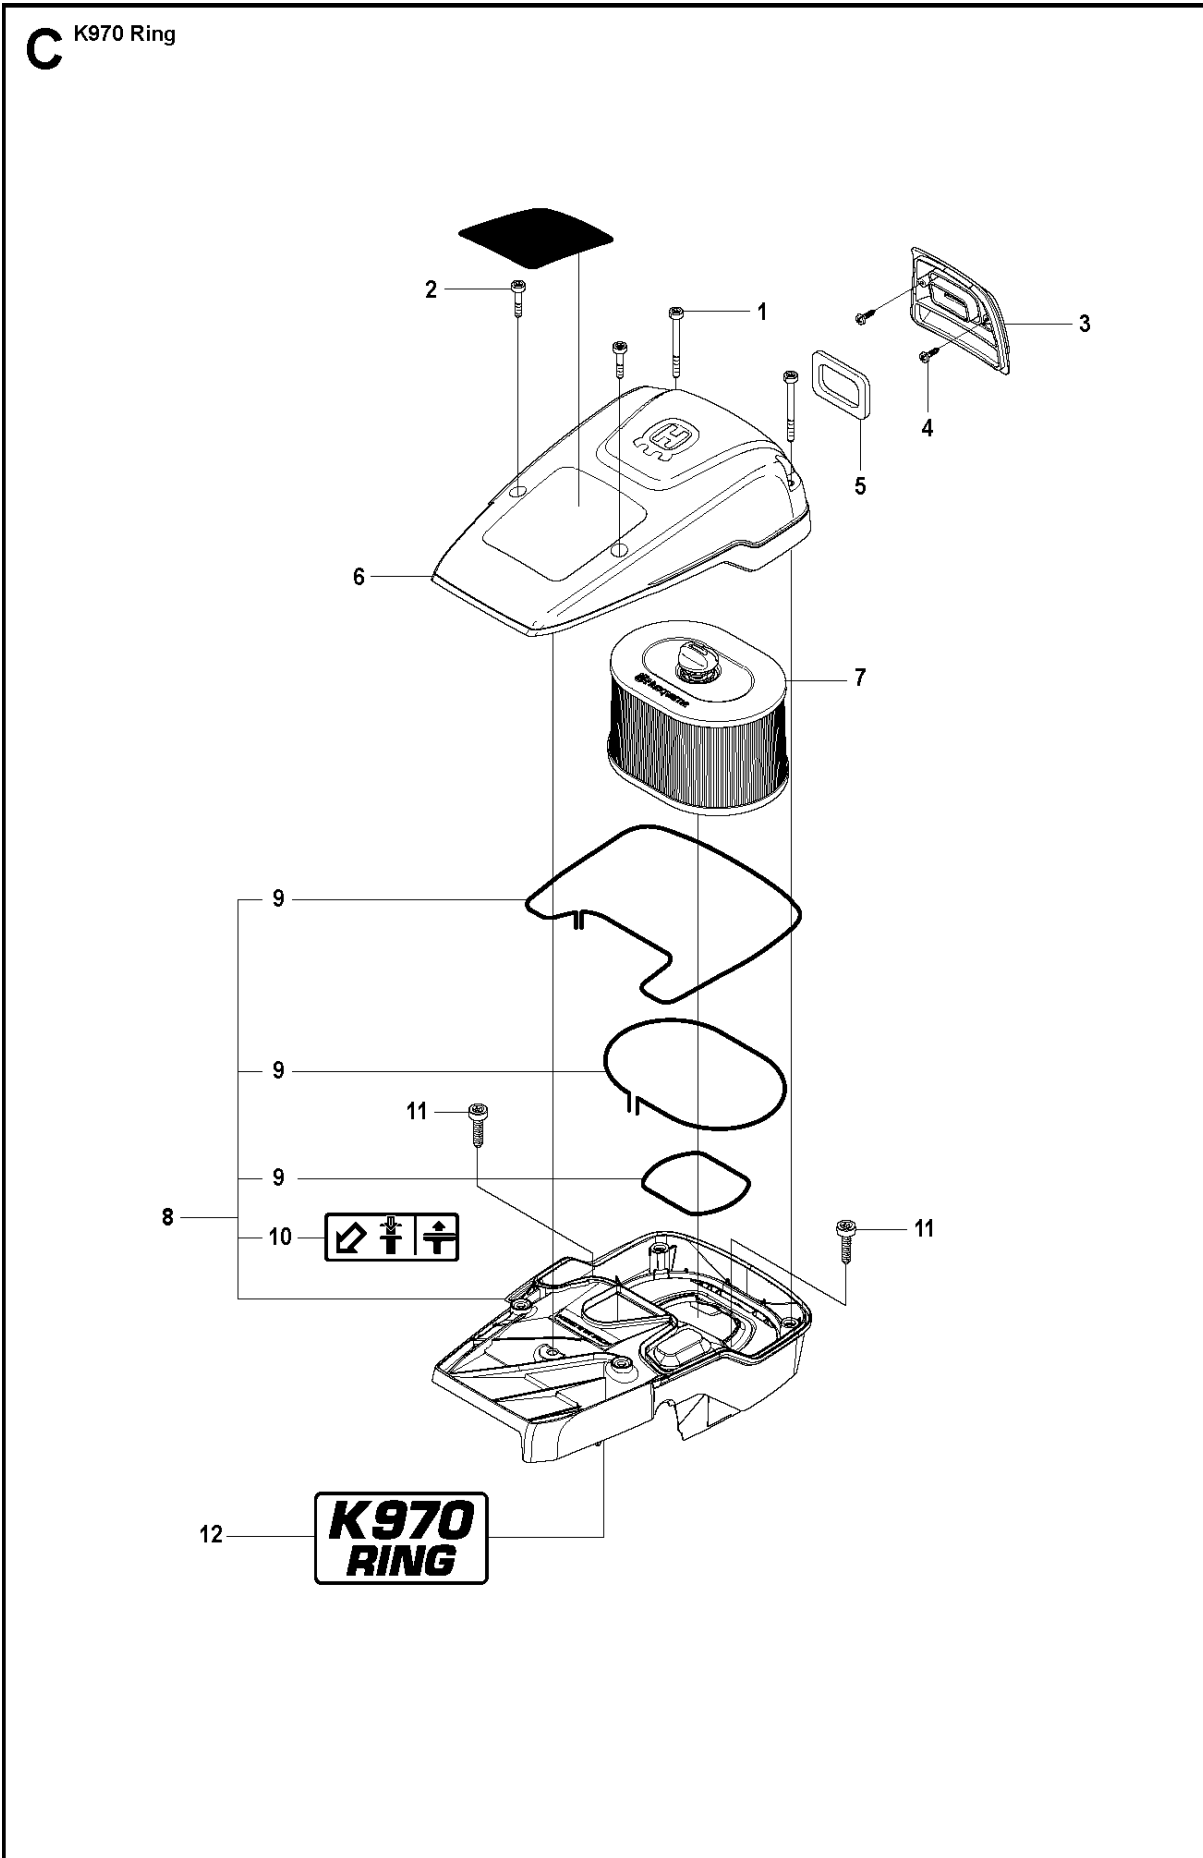

SPARE PARTS LIST

POWER CUTTERS

K970 RING, 2011-12

AIR FILTER COVER

K970 RING, 2011-12

Ref	Part No	Description	Remark	QTY KIT
1	503 21 53-56	SCREW ITXSCM		2
2	503 21 53-26	SCREW ITXSCM		2
3	576 43 14-01	COVER		1
4	729 52 89-71	SCREW CRPANT		2
5	578 06 53-01	SEALING		1
6	576 73 80-01	FILTER COVER		1
7	510 24 41-04	AIR FILTER		1
8	576 42 69-03	CYLINDER COVER	Incl. 9 - 10	1
9	525 61 70-04	SEALING	L=1,2 M. Cut to fit	2
10	525 76 35-01	DECAL		1
11	503 21 53-30	SCREW ITXSCM		2
12	525 57 16-03	DECAL		1

B K970 Ring

BELT

K970 RING, 2011-12

Ref	Part No	Description	Remark	QTY KIT
1	544 90 84-01	BELT		1
2	506 28 06-05	BELT TENSIONER ASSY	Incl. 3 - 12	1
3	544 21 84-37	SCREW ITXSCM		1
4	506 33 53-02	LEVER		1
5	506 33 52-01	SPACER		2
6	506 33 51-01	ROLLER		1
7	503 25 24-01	BALL BEARING		2
8	735 31 28-10	CIRCLIP		1
9	506 33 53-01	LEVER		1
10	732 21 16-01	NUT		1
11	506 33 54-01	SPACER		1
12	544 21 84-01	SCREW ITXSCM		1

A K970 Ring

BELT GUARD & PULLEY

K970 RING, 2011-12

Ref	Part No	Description	Remark	QTY KIT
1	506 28 09-05	BELT GUARD	Incl. 2	1
2	544 93 31-01	LABEL		1
3	503 21 53-21	SCREW ITXSCM		4
4	503 70 15-01	CLUTCH ASSY	Incl. 5	1
5	503 14 51-01	CLUTCH SPRING		3
6	525 62 10-01	DRIVING PULLEY ASSY	Incl 7 - 8	1
7	525 83 18-01	BALL BEARING		2
8	506 31 69-01	DUST COVER		1

CARBURETOR

K970 RING, 2011-12

Ref	Part No	Description	Remark	QTY KIT
1	505 28 33-06	HOSE CLAMP		1
2	506 41 41-01	INLET PIPE		1
3	544 15 01-01	FLANGE		1
4	503 21 53-16	SCREW ITXSCM		2
5	544 11 39-01	CONSOLE		1
6	503 21 53-30	SCREW ITXSCM		1
7	506 41 42-01	PLATE		1
8	522 94 20-01	CARBURETTOR	Walbro RWJ-5	1
9	505 14 84-01	LEVER		1
10	576 49 04-01	THROTTLE CABLE ASSY		1
11	522 85 62-01	FLANGE INLET PIPE		1
12	521 92 67-01	INLET PIPE		1
13	510 24 39-01	FILTER		1
14	501 97 18-01	SCREW ITXSCM		2
15	544 23 26-01	CHISEL GUIDE		1
16	506 23 20-11	CHOKE	Incl. 17	1
17	506 27 25-01	WEAR PROTECTION		1
18	502 44 58-01	GASKET KIT	Walbro RWJ-5	1
19	502 44 59-01	REPAIR KIT	Walbro RWJ-5	1