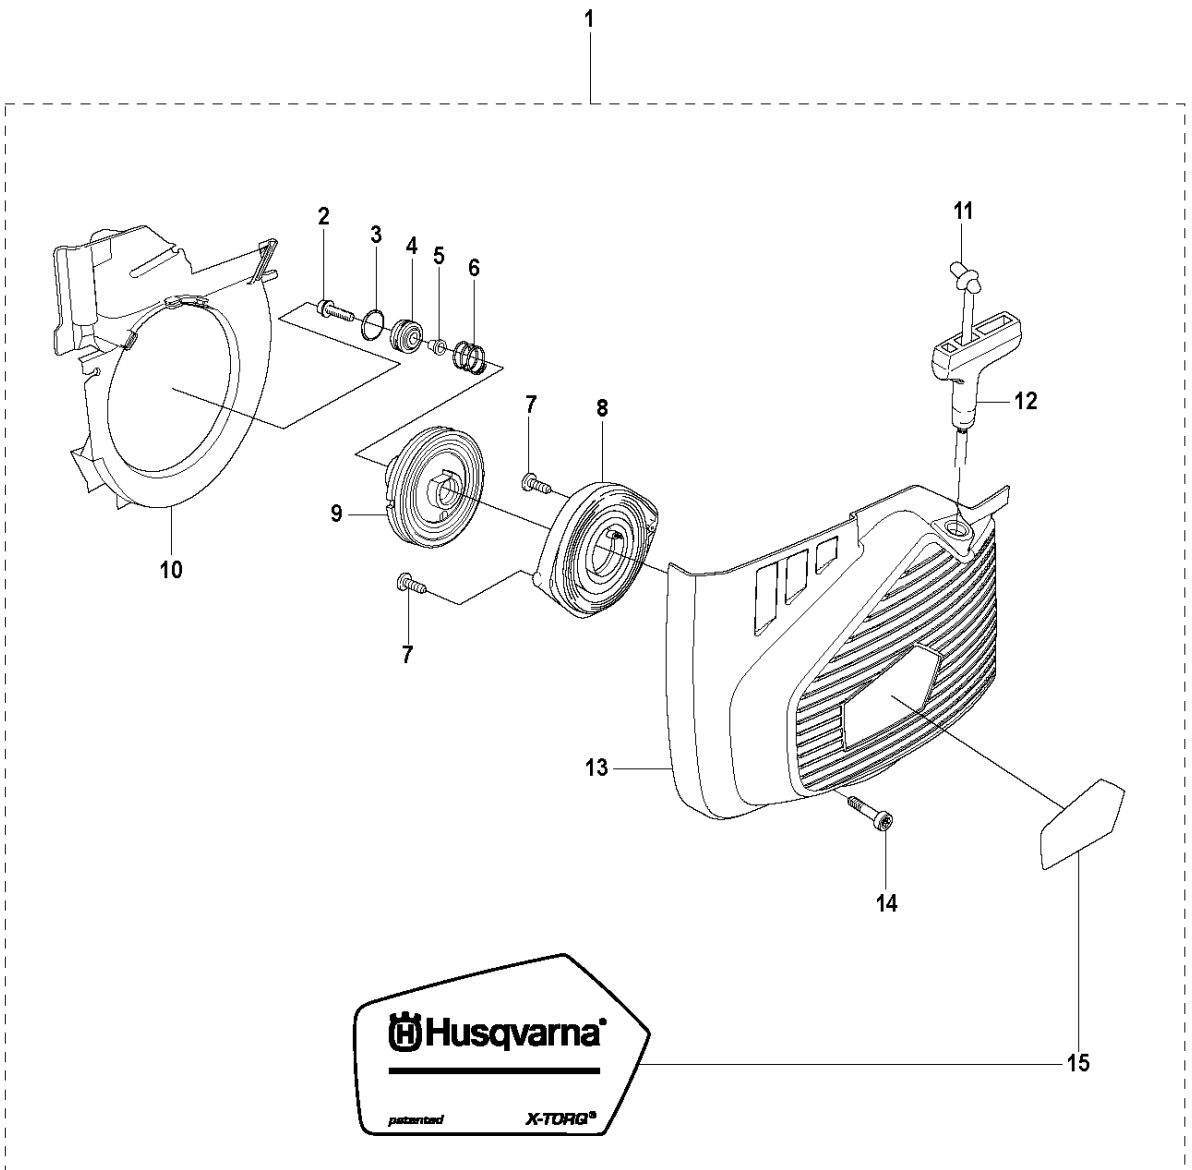

E K970 Ring

STARTER

K970 RING, 2011-12

Ref	Part No	Description	Remark	QTY KIT
1	574 50 73-03	STARTER ASSY	Incl. 2 - 15	1
2	503 21 07-22	SCREW IH SCT		1
3	740 43 13-00	O-RING		1
4	506 25 14-01	GROMMET		1
5	506 26 31-01	SPACING SLEEVE		1
6	506 25 30-01	COMPRESSION SPRING		1
7	503 21 28-10	SCREW CCRPANT		2
8	506 25 89-01	RECOIL SPRING		1
9	506 25 81-02	STARTER PULLEY		1
10	544 28 75-02	AIR CONDUCTOR		1
11	506 33 56-15	STARTER CORD		1
11	506 33 56-50	STARTER CORD	50 m Coil	1
12	503 12 79-01	STARTER HANDLE		1
13	505 34 94-01	STARTER COVER		1
14	501 98 10-20	SCREW ITXSCM		4
15	525 57 11-01	DECAL		1