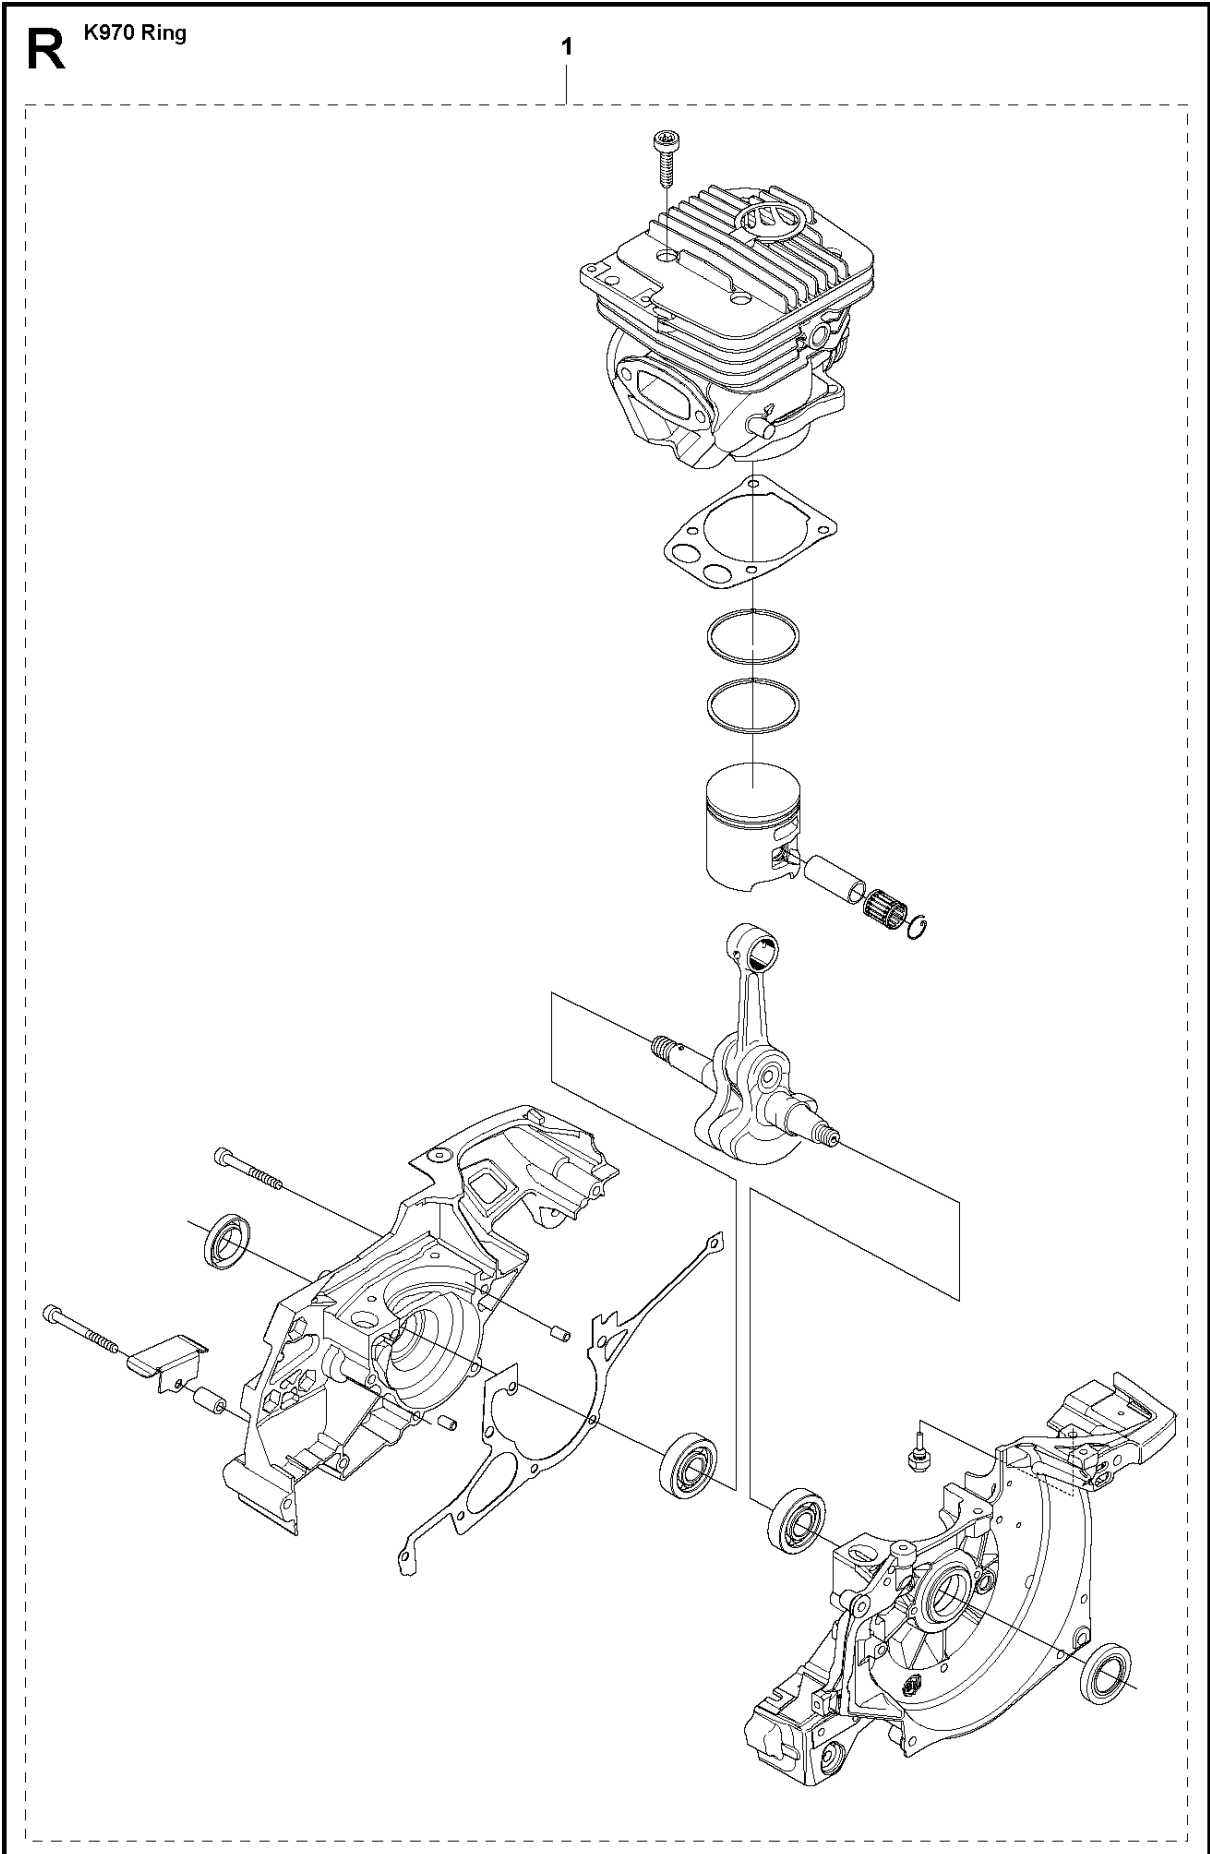

CYLINDER, PISTON & MUFFLER

K970 RING, 2011-12

Ref	Part No	Description	Remark	QTY KIT
1	544 21 84-01	SCREW ITXSCM		6
2	544 93 56-05	CYLINDER ASSY	Incl. 9 - 10, 13	1
3	577 99 76-02	HEAT DEFLECTOR		1
4	506 37 81-01	GASKET		1
5	506 37 28-01	MUFFLER ASSY		1
6	503 21 53-25	SCREW ITXSCM		1
7	503 23 04-02	WASHER		1
8	503 66 56-01	DECOMPRESSION VALVE		1
9	576 49 94-01	GASKET		1
10	506 41 32-02	PISTON	Incl. 11 - 12	1
11	503 28 90-35	PISTON RING		2
12	737 44 13-00	CIRCLIP		2
13	503 25 61-01	NEEDLE BEARING		1
14	544 22 98-03	GASKET KIT	Incl. 4, 9, 15 - 16	1
15	503 26 02-04	SEALING RING		2
16	506 41 39-04	GASKET		1