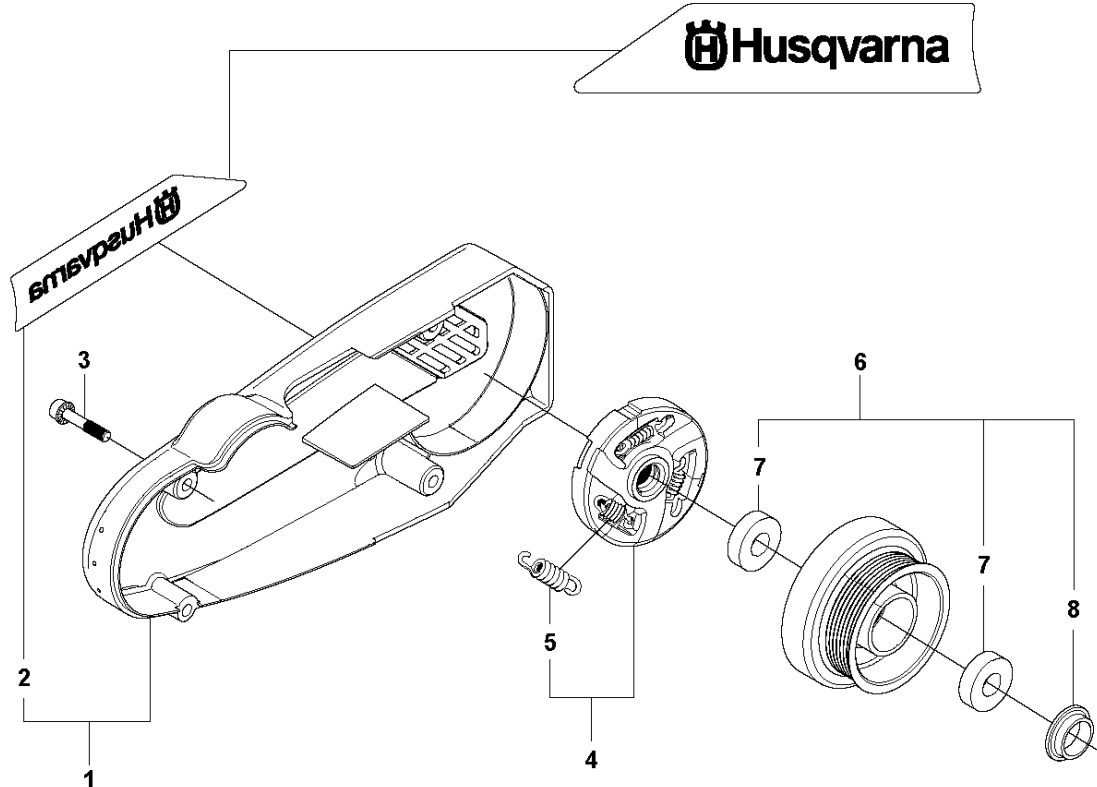

SPARE PARTS LIST

POWER CUTTERS

K970 RING, 2011-12

AIR FILTER COVER

K970 RING, 2011-12

Ref	Part No	Description	Remark	QTY KIT
1	503 21 53-56	SCREW ITXSCM		2
2	503 21 53-26	SCREW ITXSCM		2
3	576 43 14-01	COVER		1
4	729 52 89-71	SCREW CRPANT		2
5	578 06 53-01	SEALING		1
6	576 73 80-01	FILTER COVER		1
7	510 24 41-04	AIR FILTER		1
8	576 42 69-03	CYLINDER COVER	Incl. 9 - 10	1
9	525 61 70-04	SEALING	L=1,2 M. Cut to fit	2
10	525 76 35-01	DECAL		1
11	503 21 53-30	SCREW ITXSCM		2
12	525 57 16-03	DECAL		1

B K970 Ring

BELT

K970 RING, 2011-12

Ref	Part No	Description	Remark	QTY KIT
1	544 90 84-01	BELT		1
2	506 28 06-05	BELT TENSIONER ASSY	Incl. 3 - 12	1
3	544 21 84-37	SCREW ITXSCM		1
4	506 33 53-02	LEVER		1
5	506 33 52-01	SPACER		2
6	506 33 51-01	ROLLER		1
7	503 25 24-01	BALL BEARING		2
8	735 31 28-10	CIRCLIP		1
9	506 33 53-01	LEVER		1
10	732 21 16-01	NUT		1
11	506 33 54-01	SPACER		1
12	544 21 84-01	SCREW ITXSCM		1

A K970 Ring

BELT GUARD & PULLEY

K970 RING, 2011-12

Ref	Part No	Description	Remark	QTY KIT
1	506 28 09-05	BELT GUARD	Incl. 2	1
2	544 93 31-01	LABEL		1
3	503 21 53-21	SCREW ITXSCM		4
4	503 70 15-01	CLUTCH ASSY	Incl. 5	1
5	503 14 51-01	CLUTCH SPRING		3
6	525 62 10-01	DRIVING PULLEY ASSY	Incl 7 - 8	1
7	525 83 18-01	BALL BEARING		2
8	506 31 69-01	DUST COVER		1

CARBURETOR

K970 RING, 2011-12

Ref	Part No	Description	Remark	QTY KIT
1	505 28 33-06	HOSE CLAMP		1
2	506 41 41-01	INLET PIPE		1
3	544 15 01-01	FLANGE		1
4	503 21 53-16	SCREW ITXSCM		2
5	544 11 39-01	CONSOLE		1
6	503 21 53-30	SCREW ITXSCM		1
7	506 41 42-01	PLATE		1
8	522 94 20-01	CARBURETTOR	Walbro RWJ-5	1
9	505 14 84-01	LEVER		1
10	576 49 04-01	THROTTLE CABLE ASSY		1
11	522 85 62-01	FLANGE INLET PIPE		1
12	521 92 67-01	INLET PIPE		1
13	510 24 39-01	FILTER		1
14	501 97 18-01	SCREW ITXSCM		2
15	544 23 26-01	CHISEL GUIDE		1
16	506 23 20-11	CHOKE	Incl. 17	1
17	506 27 25-01	WEAR PROTECTION		1
18	502 44 58-01	GASKET KIT	Walbro RWJ-5	1
19	502 44 59-01	REPAIR KIT	Walbro RWJ-5	1