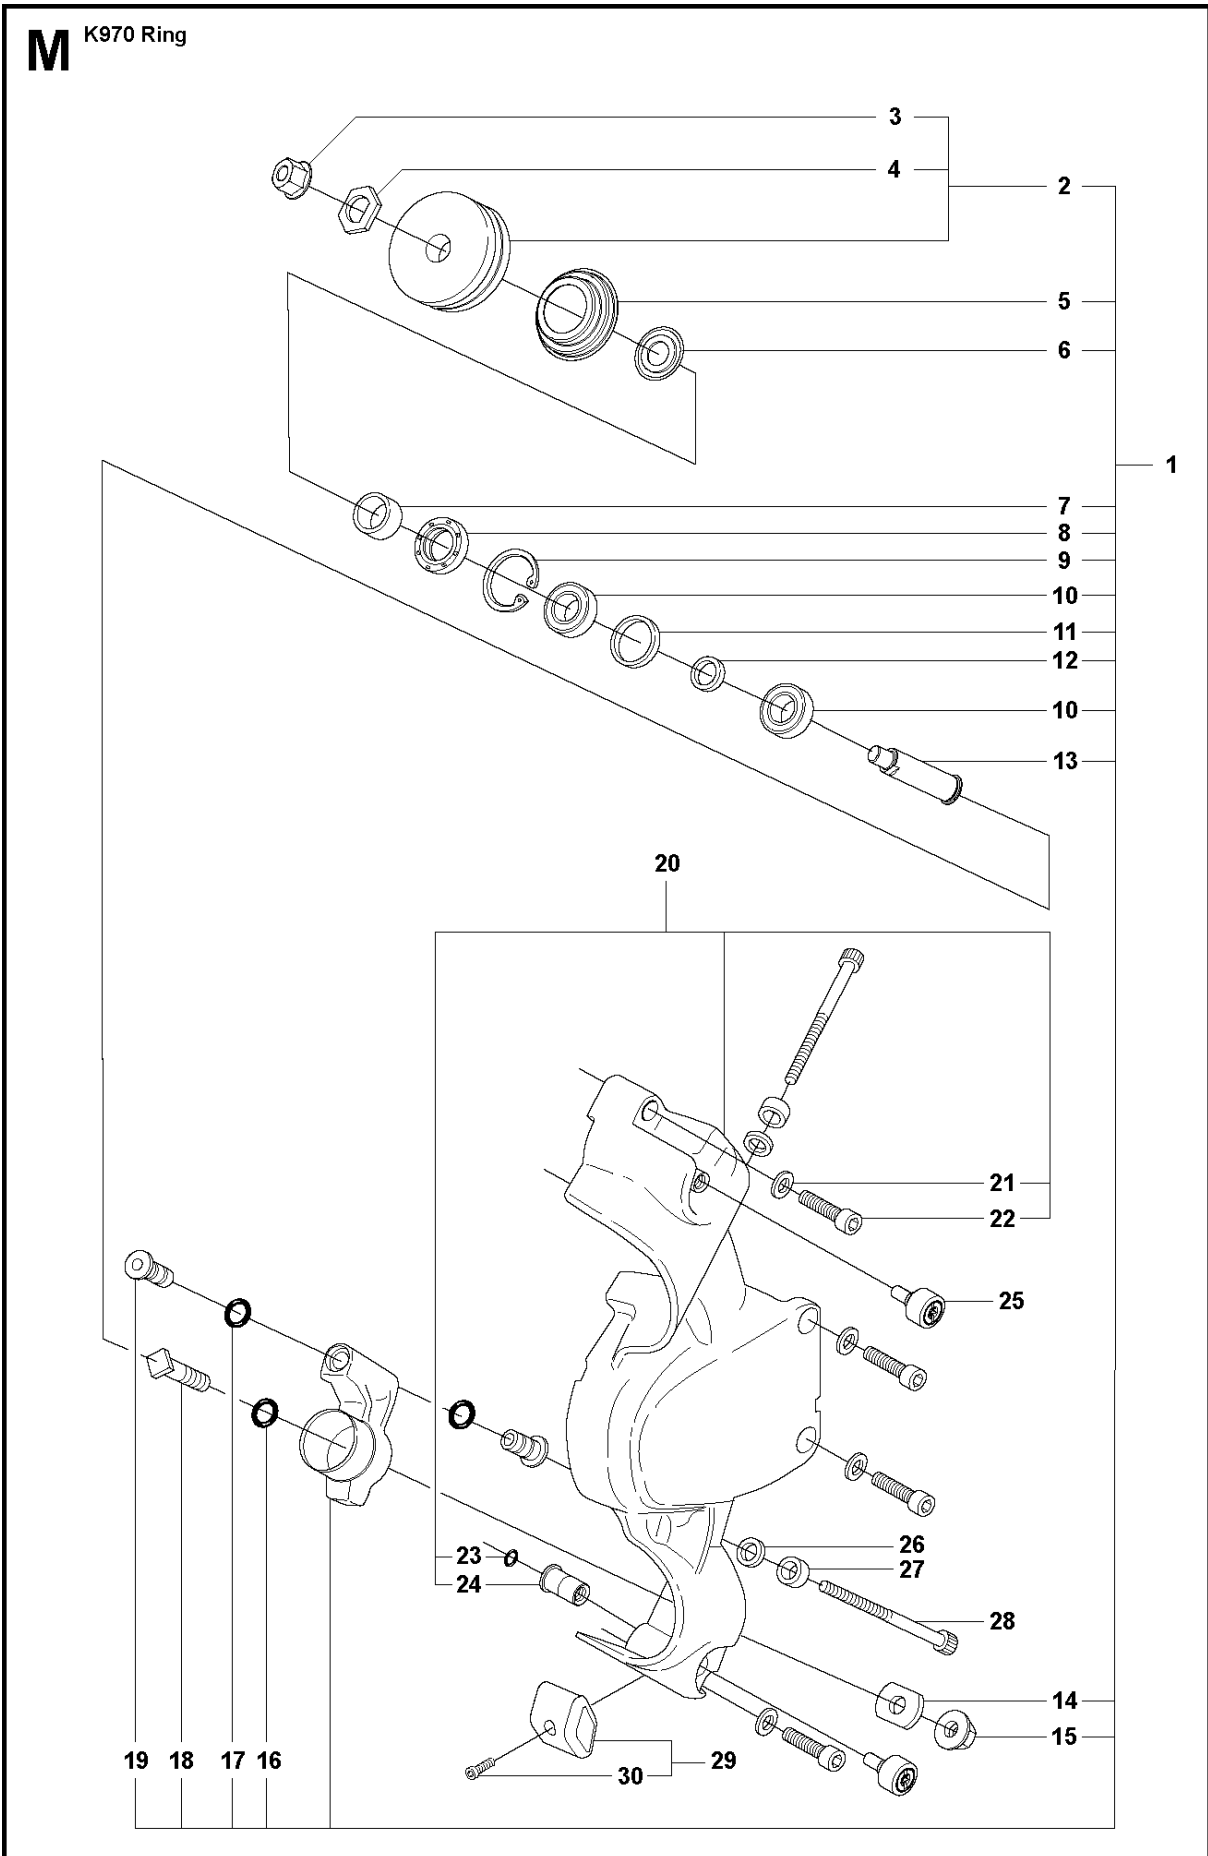

LEVEL ASSY

K970 RING, 2011-12

Ref	Part No	Description	Remark	QTY KIT
1	506 35 18-07	LEVER ASSY	Incl. 2, 5 - 18	2
2	506 35 21-03	SUPPORT ROLLER	Incl. 3, 4	1
3	503 22 04-01	NUT	Fine thread	1
4	506 30 34-01	DRIVER		1
5	506 39 95-01	SEALING		1
6	506 32 17-01	WASHER		1
7	506 37 93-02	SPACING SLEEVE		1
8	503 26 20-01	SEALING RING		1
9	735 31 28-10	CIRCLIP		1
10	503 25 24-01	BALL BEARING		2
11	506 31 68-02	SPACING SLEEVE		1
12	506 30 33-02	SPACING SLEEVE		1
13	506 49 32-02	SHAFT		1
14	506 34 63-01	WASHER		1
15	503 22 00-01	HEXAGON NUT		1
16	503 26 30-08	O-RING		1
17	503 26 30-26	O-RING		2
18	506 34 64-01	SCREW		1
19	506 33 49-03	SPACING TUBE		2
20	506 49 33-03	COVER	Incl. 21 - 24	1
21	503 23 04-03	WASHER		4
22	503 20 54-35	SCREW IHSCMO		4
23	740 42 04-00	O-RING		2
24	506 33 08-01	THREAD BUSHING		2
25	505 57 49-01	ADJUSTMENT WHEEL		2
26	506 37 63-01	SPACER		2
27	506 37 64-01	RUBBER BUSHING		2
28	725 53 81-56	SCREW IHSCM		2
29	506 35 19-03	WEAR PROTECTION	Incl. 29	1
30	505 57 41-01	SCREW ITXSCM		1