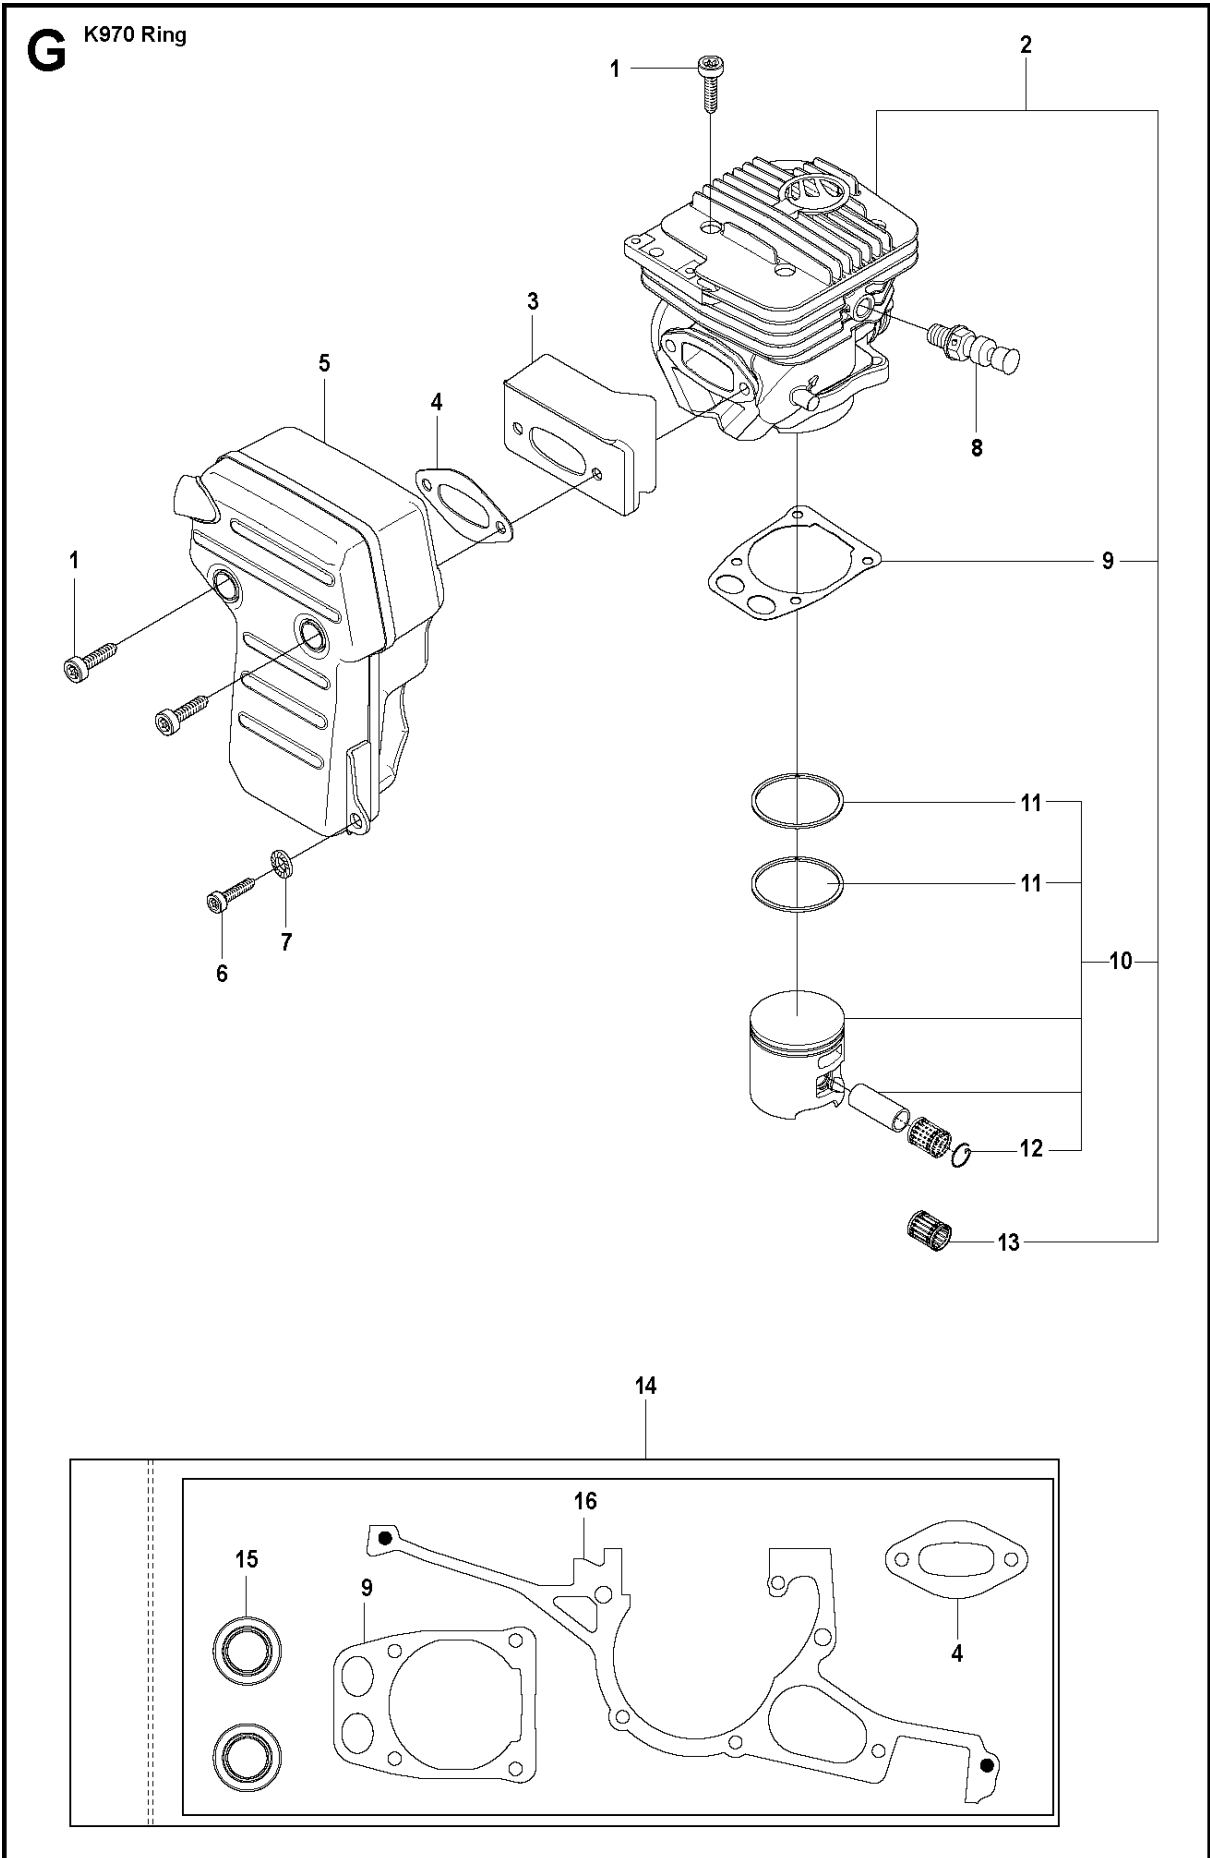

CRANKSHAFT

K970 RING, 2011-12

Ref	Part No	Description	Remark	QTY KIT
1	574 26 76-01	CRANKSHAFT ASSY	Incl. 2 - 4	1
2	503 25 00-02	BALL BEARING		2
3	506 41 44-01	CUP		2
4	503 25 61-01	NEEDLE BEARING		1