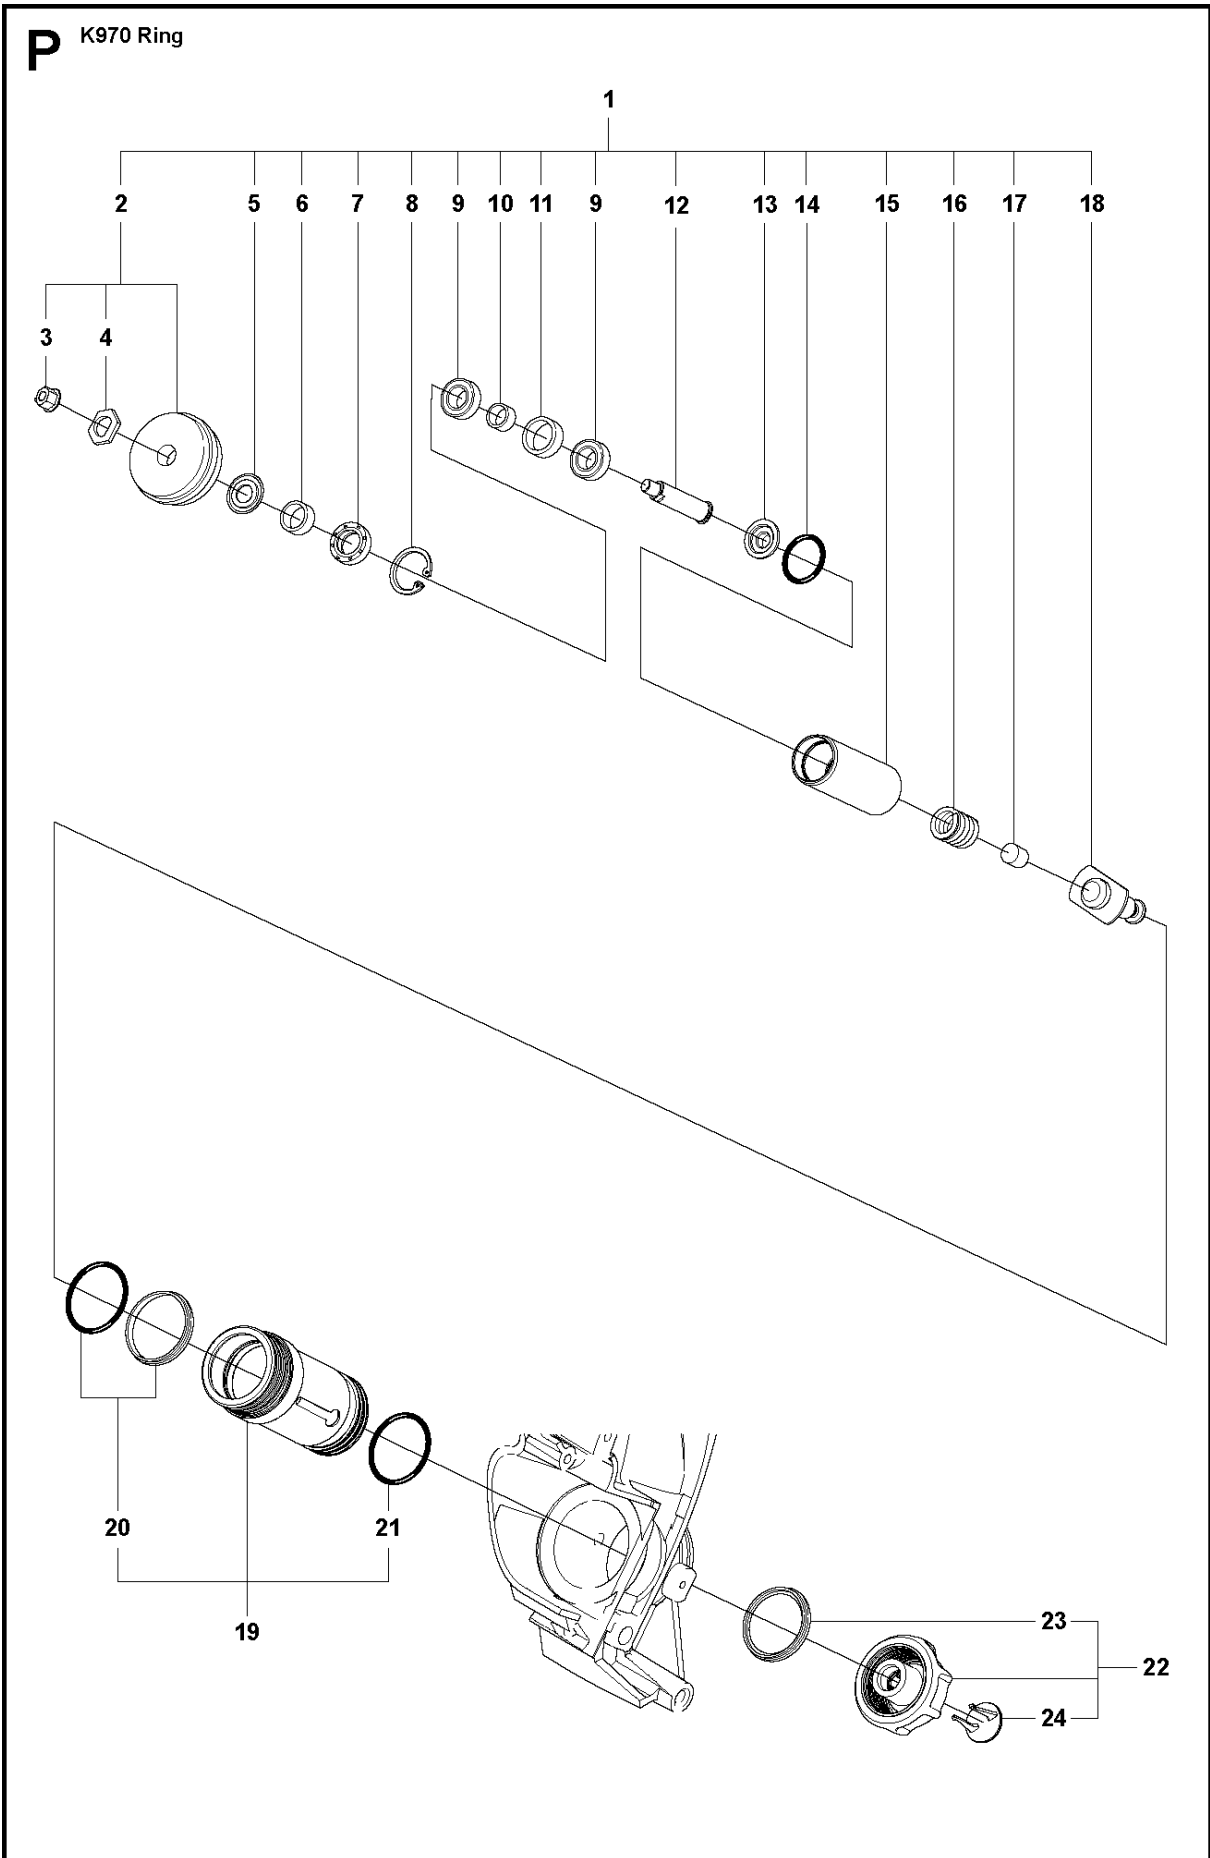

Ref	Part No	Description	Remark	QTY KIT
1	506 49 34-01	BEARING CAGE	Incl. 2, 5 - 18	2
2	506 35 20-05	GUIDE ROLLER	Incl. 3, 4	1
3	503 22 04-01	NUT		1
4	506 30 34-01	DRIVER		1
5	506 31 69-01	DUST COVER		1
6	506 37 93-02	SPACING SLEEVE		1
7	503 26 20-01	SEALING RING		1
8	735 31 28-10	CIRCLIP		1
9	503 25 24-01	BALL BEARING		2
10	506 30 33-01	SPACING SLEEVE		1
11	506 31 68-01	SPACING SLEEVE		1
12	506 49 32-01	SHAFT		1
13	506 38 11-01	HUB CAP		1
14	740 48 20-12	O-RING		1
15	506 38 09-01	BEARING CAGE		1
16	506 34 76-01	COMPRESSION SPRING		1
17	506 30 35-01	BUMPER		1
18	506 38 97-01	PEN		1
19	544 07 76-01	SLEEVE	Incl. 20, 21	2
20	506 34 39-01	WIRE		1
21	740 48 25-02	O-RING		1
22	506 38 22-02	KNOB	Incl. 23	1
23	506 33 65-01	SEALING RING		1
24	506 38 21-02	HUB CAP		1