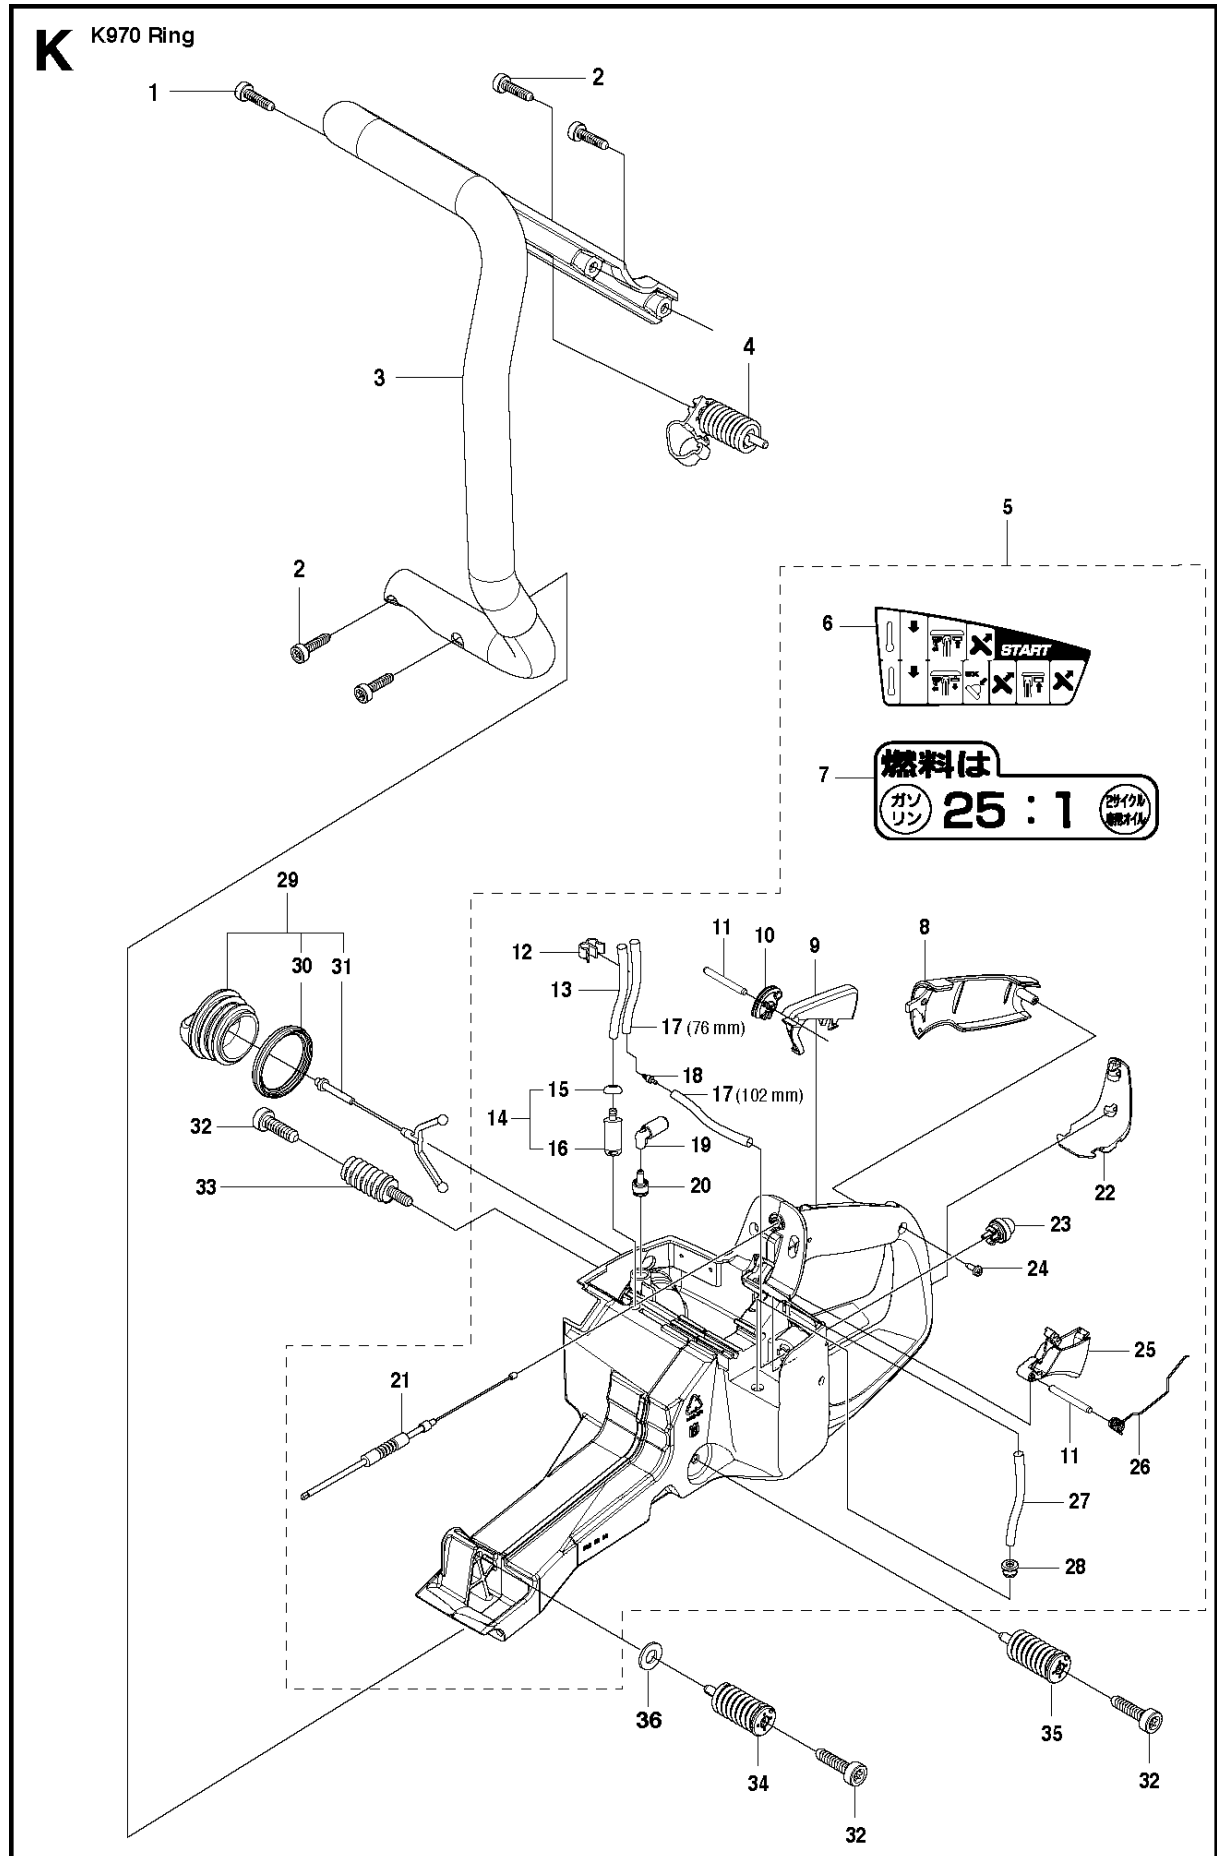

FUEL TANK & HANDLE

K970 RING, 2011-12

Ref	Part No	Description	Remark	QTY KIT
1	544 06 12-01	SCREW ITXSCM		1
2	503 21 54-20	SCREW ITXSCT		4
3	523 02 75-01	HANDLE		1
4	505 42 45-02	ANTIVIBRATION ELEMENT		1
5	574 50 58-04	FUEL TANK ASSY	Incl. 6 - 28	1
6	525 57 20-01	DECAL		1
7	506 31 30-01	LABEL		1
8	537 20 56-01	COVER		1
9	510 25 52-01	THROTTLE LOCKOUT		1
10	537 20 85-01	CABLE LEVER		1
11	720 12 40-20	PARALLEL PIN		2
12	574 44 42-01	CLIP		1
13	544 32 50-02	FUEL HOSE	300 mm	1
14	506 26 41-11	FUEL FILTER	Incl. 15 - 16	1
15	506 27 11-01	HOSE CLAMP		1
16	506 26 41-01	FUEL FILTER		1
17	537 04 24-04	FUEL HOSE	190 mm	1
18	575 52 65-01	CHECK VALVE		1
19	522 79 96-01	HOLDER ASSY		1
20	537 35 95-01	TANK VENT ASSY		1
21	576 49 04-01	THROTTLE CABLE ASSY		1
22	502 47 16-01	GROUND SUPPORT		1
23	540 05 49-02	AIR PURGE		1
24	503 21 28-01	SCREW CCRPANT		1
25	502 47 18-01	THROTTLE CONTROL		1
26	537 20 98-01	SPRING		1
27	544 32 49-30	FUEL HOSE	70 mm	1
28	503 73 58-01	BUSHING		1
29	506 25 59-03	TANK CAP ASSY	Incl. 30 - 31	1
30	506 29 21-01	GASKET		1
31	503 57 89-01	HOLDER		1
32	544 06 12-01	SCREW ITXSCM		3
33	537 21 03-09	ANTIVIBRATION ELEMENT		1
34	537 21 03-10	ANTIVIBRATION ELEMENT		1
35	537 21 03-05	ANTIVIBRATION ELEMENT		1
36	503 23 00-80	WASHER		1