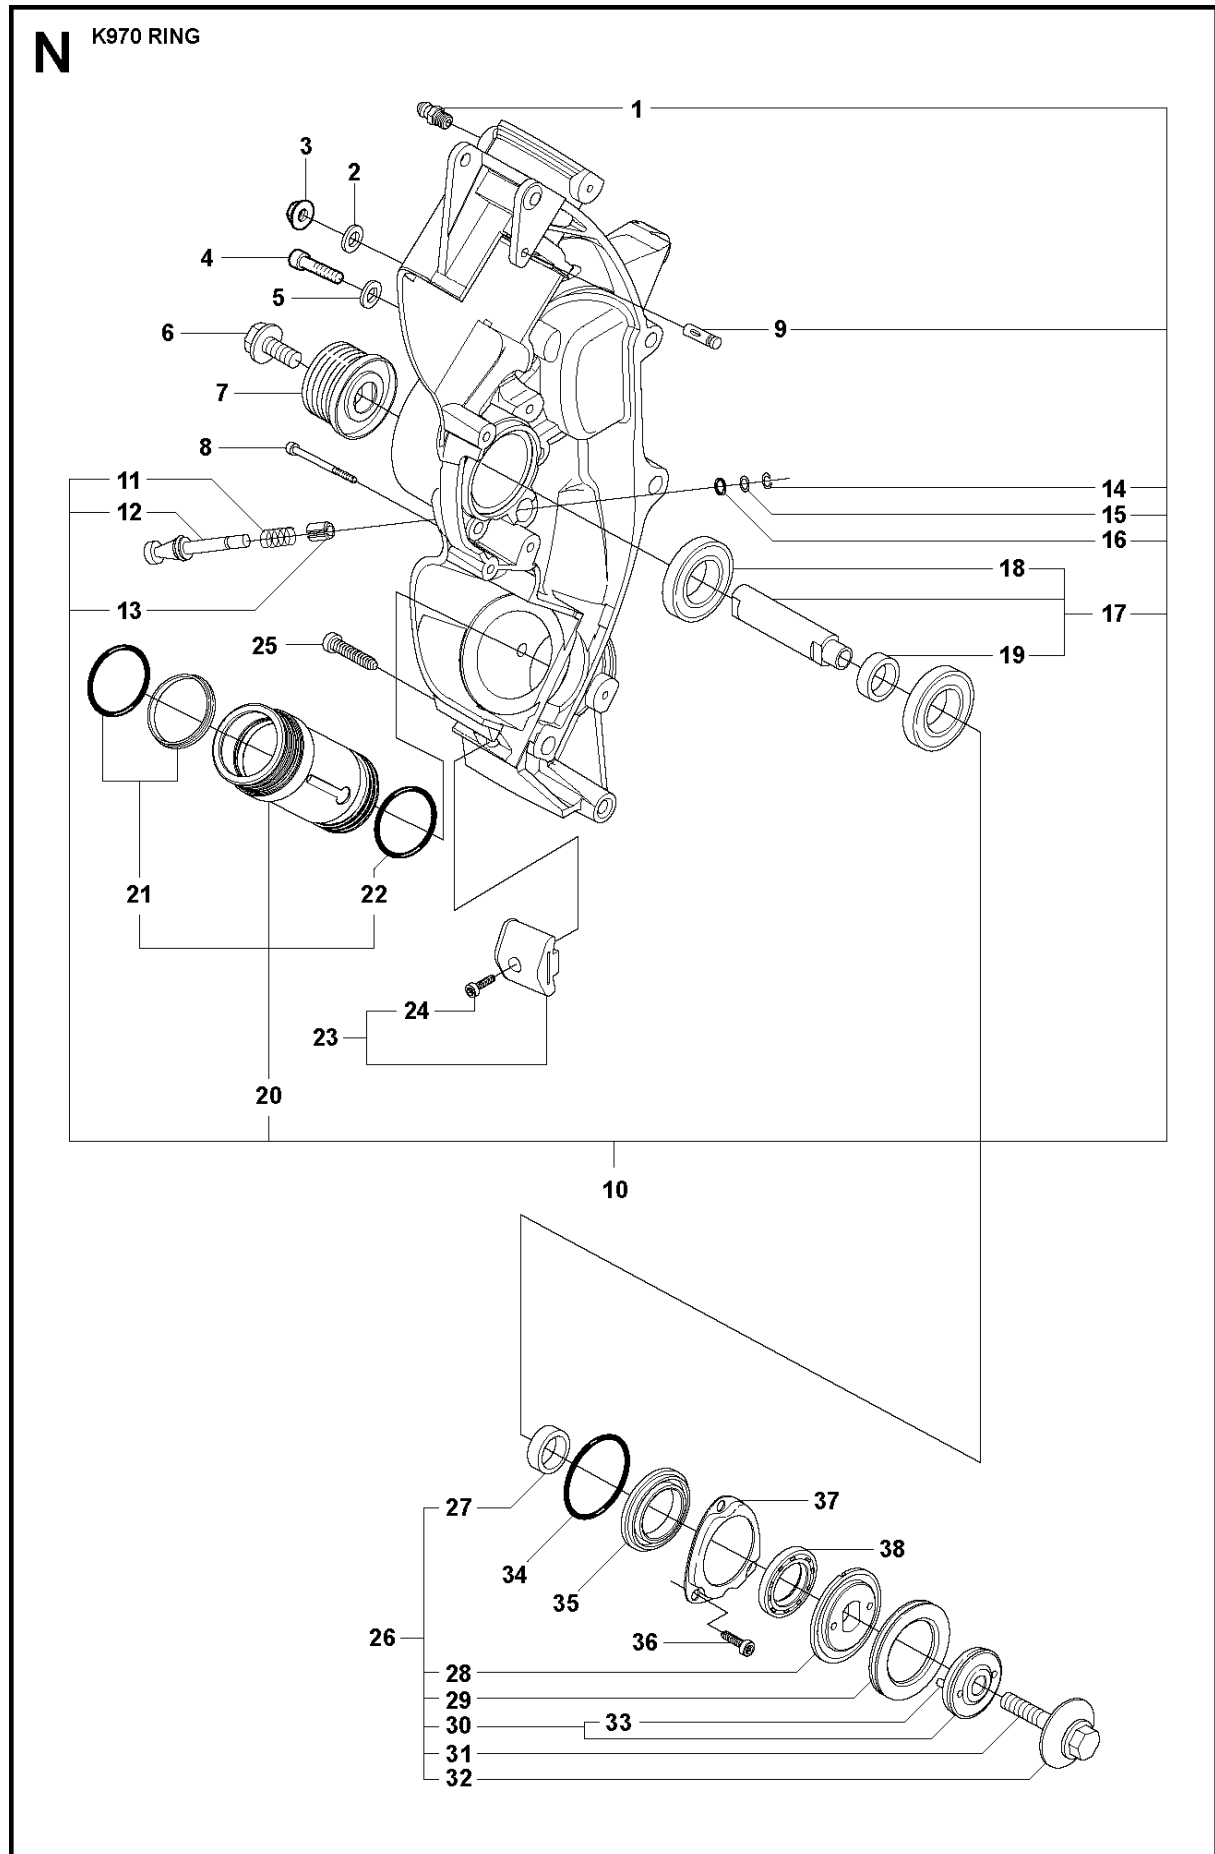

SPARE PARTS LIST

POWER CUTTERS

K970 RING, 2011-12

AIR FILTER COVER

K970 RING, 2011-12

Ref	Part No	Description	Remark	QTY KIT
1	503 21 53-56	SCREW ITXSCM		2
2	503 21 53-26	SCREW ITXSCM		2
3	576 43 14-01	COVER		1
4	729 52 89-71	SCREW CRPANT		2
5	578 06 53-01	SEALING		1
6	576 73 80-01	FILTER COVER		1
7	510 24 41-04	AIR FILTER		1
8	576 42 69-03	CYLINDER COVER	Incl. 9 - 10	1
9	525 61 70-04	SEALING	L=1,2 M. Cut to fit	2
10	525 76 35-01	DECAL		1
11	503 21 53-30	SCREW ITXSCM		2
12	525 57 16-03	DECAL		1

B K970 Ring

BELT

K970 RING, 2011-12

Ref	Part No	Description	Remark	QTY KIT
1	544 90 84-01	BELT		1
2	506 28 06-05	BELT TENSIONER ASSY	Incl. 3 - 12	1
3	544 21 84-37	SCREW ITXSCM		1
4	506 33 53-02	LEVER		1
5	506 33 52-01	SPACER		2
6	506 33 51-01	ROLLER		1
7	503 25 24-01	BALL BEARING		2
8	735 31 28-10	CIRCLIP		1
9	506 33 53-01	LEVER		1
10	732 21 16-01	NUT		1
11	506 33 54-01	SPACER		1
12	544 21 84-01	SCREW ITXSCM		1

A K970 Ring

BELT GUARD & PULLEY

K970 RING, 2011-12

Ref	Part No	Description	Remark	QTY KIT
1	506 28 09-05	BELT GUARD	Incl. 2	1
2	544 93 31-01	LABEL		1
3	503 21 53-21	SCREW ITXSCM		4
4	503 70 15-01	CLUTCH ASSY	Incl. 5	1
5	503 14 51-01	CLUTCH SPRING		3
6	525 62 10-01	DRIVING PULLEY ASSY	Incl 7 - 8	1
7	525 83 18-01	BALL BEARING		2
8	506 31 69-01	DUST COVER		1

CARBURETOR

K970 RING, 2011-12

Ref	Part No	Description	Remark	QTY KIT
1	505 28 33-06	HOSE CLAMP		1
2	506 41 41-01	INLET PIPE		1
3	544 15 01-01	FLANGE		1
4	503 21 53-16	SCREW ITXSCM		2
5	544 11 39-01	CONSOLE		1
6	503 21 53-30	SCREW ITXSCM		1
7	506 41 42-01	PLATE		1
8	522 94 20-01	CARBURETTOR	Walbro RWJ-5	1
9	505 14 84-01	LEVER		1
10	576 49 04-01	THROTTLE CABLE ASSY		1
11	522 85 62-01	FLANGE INLET PIPE		1
12	521 92 67-01	INLET PIPE		1
13	510 24 39-01	FILTER		1
14	501 97 18-01	SCREW ITXSCM		2
15	544 23 26-01	CHISEL GUIDE		1
16	506 23 20-11	CHOKE	Incl. 17	1
17	506 27 25-01	WEAR PROTECTION		1
18	502 44 58-01	GASKET KIT	Walbro RWJ-5	1
19	502 44 59-01	REPAIR KIT	Walbro RWJ-5	1