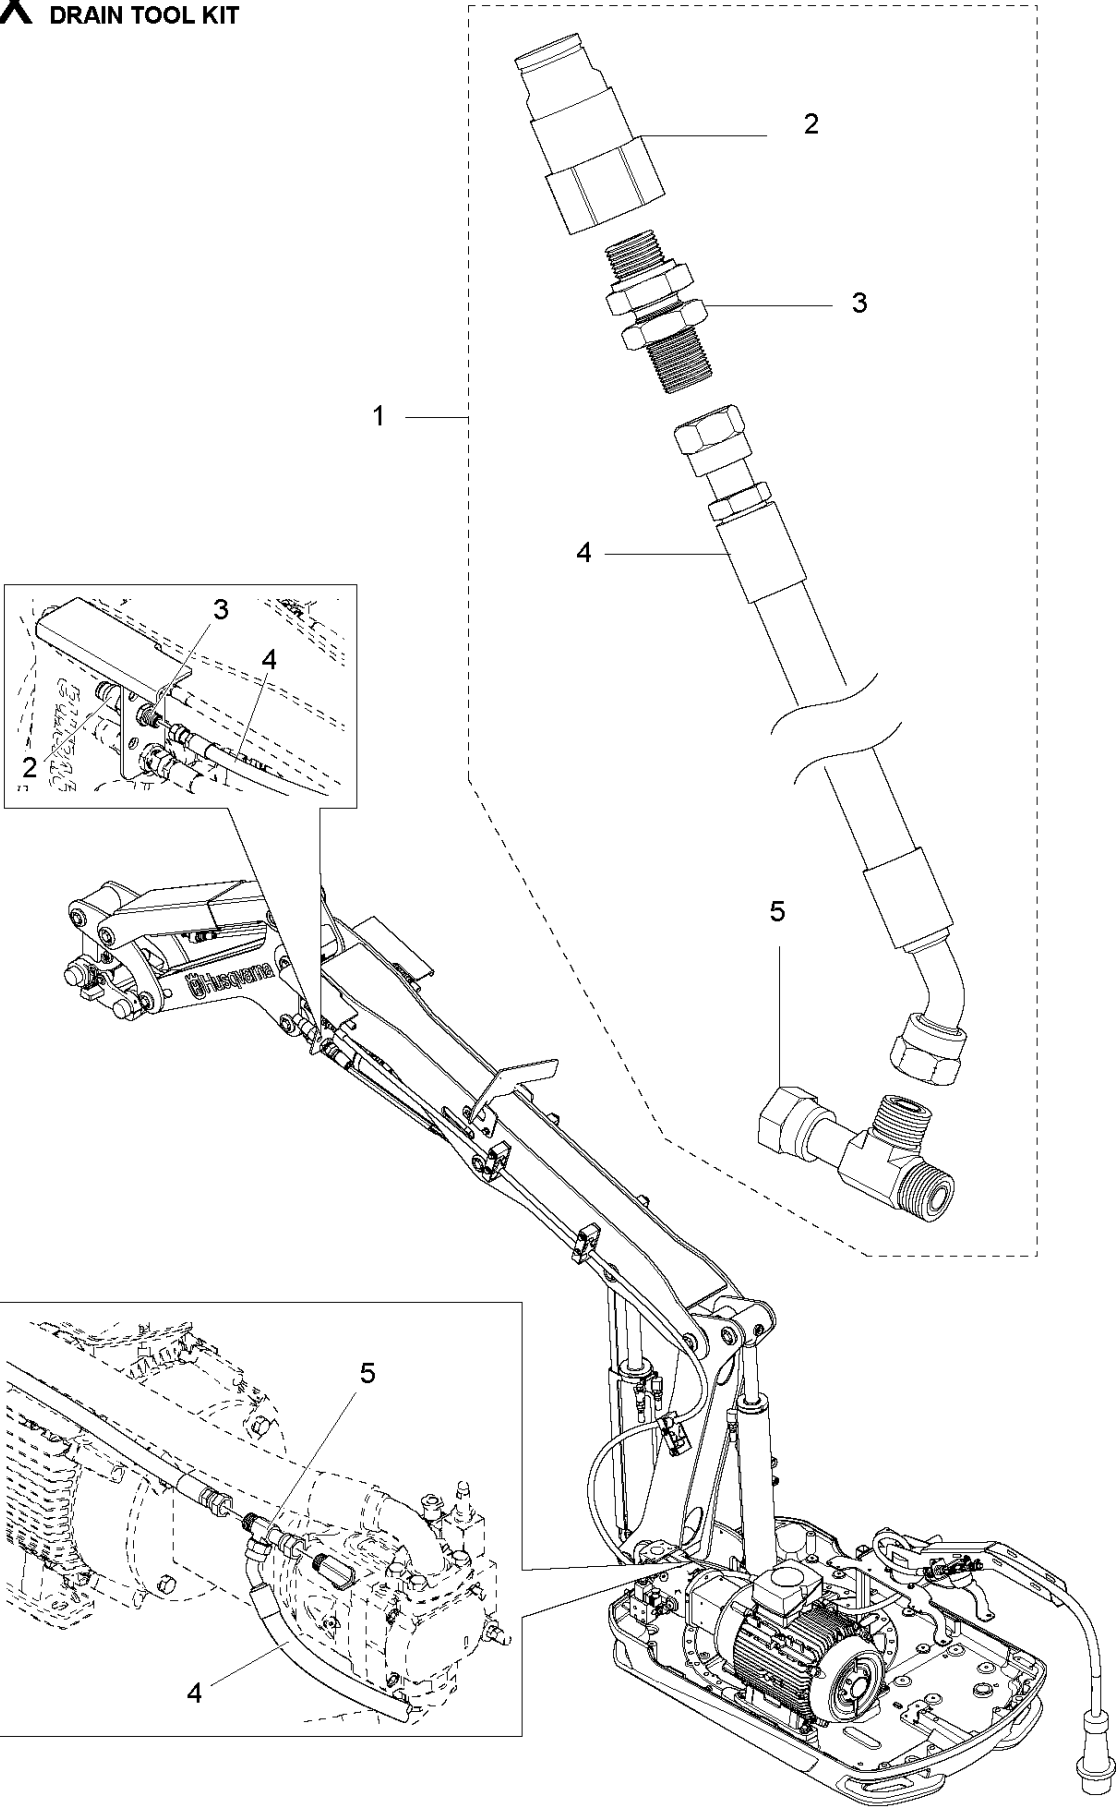

SPARE PARTS LIST

ACCESSORIES AND TOOLS

DRAIN TOOL KIT DXR2xx&3xx, 2017-03

X DXR250/270/300/310
DRAIN TOOL KIT

ACCESSORIES

DRAIN TOOL KIT DXR2xx&3xx, 2017-03

Ref	Part No	Description	Remark	QTY KIT
1	583 80 73-02	TOOL DRAIN	DXR250 & 270	1
1	583 80 73-03	TOOL DRAIN	DXR300	1
1	583 80 73-04	TOOL DRAIN	DXR310	1
2	574 24 39-01	QUICK COUPLING		1
3	582 28 51-01	ADAPTER		1
4	585 54 30-02	HOSE ASSY	DXR250 & 270	1
4	585 54 30-03	HOSE ASSY	DXR300	1
4	585 54 30-04	HOSE ASSY	DXR310	1
5	582 55 52-01	ADAPTER		1