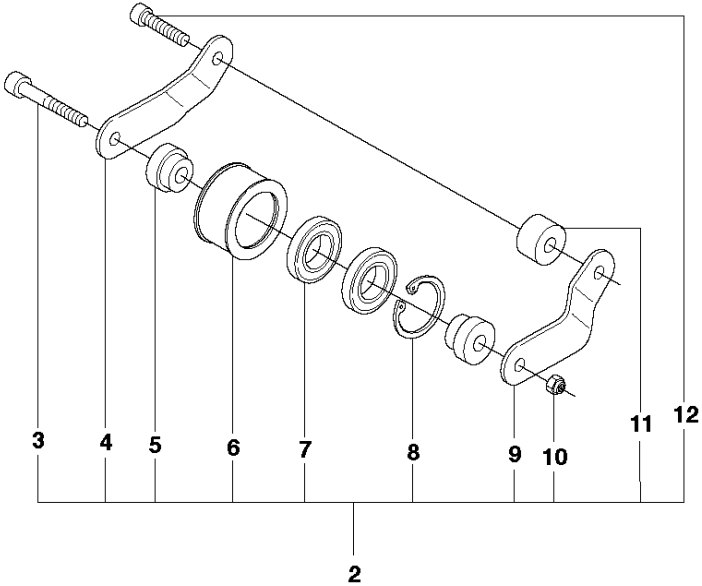

SPARE PARTS LIST

POWER CUTTERS

K970 III RING, 2017-03

BELT GUARD & PULLEY

K970 III RING, 2017-03

Ref	Part No	Description	Remark	QTY KIT
1	506 28 09-07	BELT GUARD	Incl. 2	1
2	544 93 31-01	LABEL		1
3	503 21 53-21	SCREW ITXSCM		4
4	503 70 15-01	CLUTCH ASSY	Incl. 5	1
5	588 42 15-01	CLUTCH SPRING		3
6	525 62 10-01	DRIVING PULLEY ASSY	Incl 7 - 8	1
7	525 83 18-01	BALL BEARING		2
8	506 31 69-01	DUST COVER		1

K970 III Ring

BELT

K970 III RING, 2017-03

Ref	Part No	Description	Remark	QTY KIT
1	544 90 84-01	BELT		1
2	506 28 06-05	BELT TENSIONER ASSY	Incl. 3 - 12	1
3	544 21 84-37	SCREW ITXSCM		1
4	506 33 53-02	LEVER		1
5	506 33 52-01	SPACER		2
6	506 33 51-01	ROLLER		1
7	503 25 24-01	BALL BEARING		2
8	735 31 28-10	CIRCLIP		1
9	506 33 53-01	LEVER		1
10	732 21 16-01	LOCK NUT		1
11	506 33 54-01	SPACER		1
12	544 21 84-01	SCREW ITXSCM		1

CARBURETOR

K970 III RING, 2017-03

Ref	Part No	Description	Remark	QTY KIT
1	505 28 33-06	HOSE CLAMP		1
2	506 41 41-01	INLET PIPE		1
3	544 15 01-01	FLANGE		1
4	503 21 53-16	SCREW ITXSCM		2
5	544 11 39-01	CONSOLE		1
6	503 21 53-30	SCREW ITXSCM		1
7	506 41 42-01	PLATE		1
8	584 91 30-01	CARBURETTOR	RWJ-7	1
9	505 14 84-01	LEVER		1
10	576 49 04-01	THROTTLE CABLE ASSY		1
11	522 85 62-01	FLANGE INLET PIPE		1
12	521 92 67-01	INLET PIPE		1
13	510 24 39-01	FILTER		1
14	501 97 18-01	SCREW ITXSCM		2
15	586 06 21-01	CHISEL GUIDE		1
16	506 23 20-11	CHOKE	Incl. 17	1
17	506 27 25-01	WEAR PROTECTION		1
18	502 44 58-01	GASKET KIT	Walbro RWJ-5	1
19	502 44 59-03	REPAIR KIT	Walbro RWJ-5	1
21	593 77 69-01	THROTTLE SHAFT		1
20	593 77 77-01	CHOKE SHAFT		1