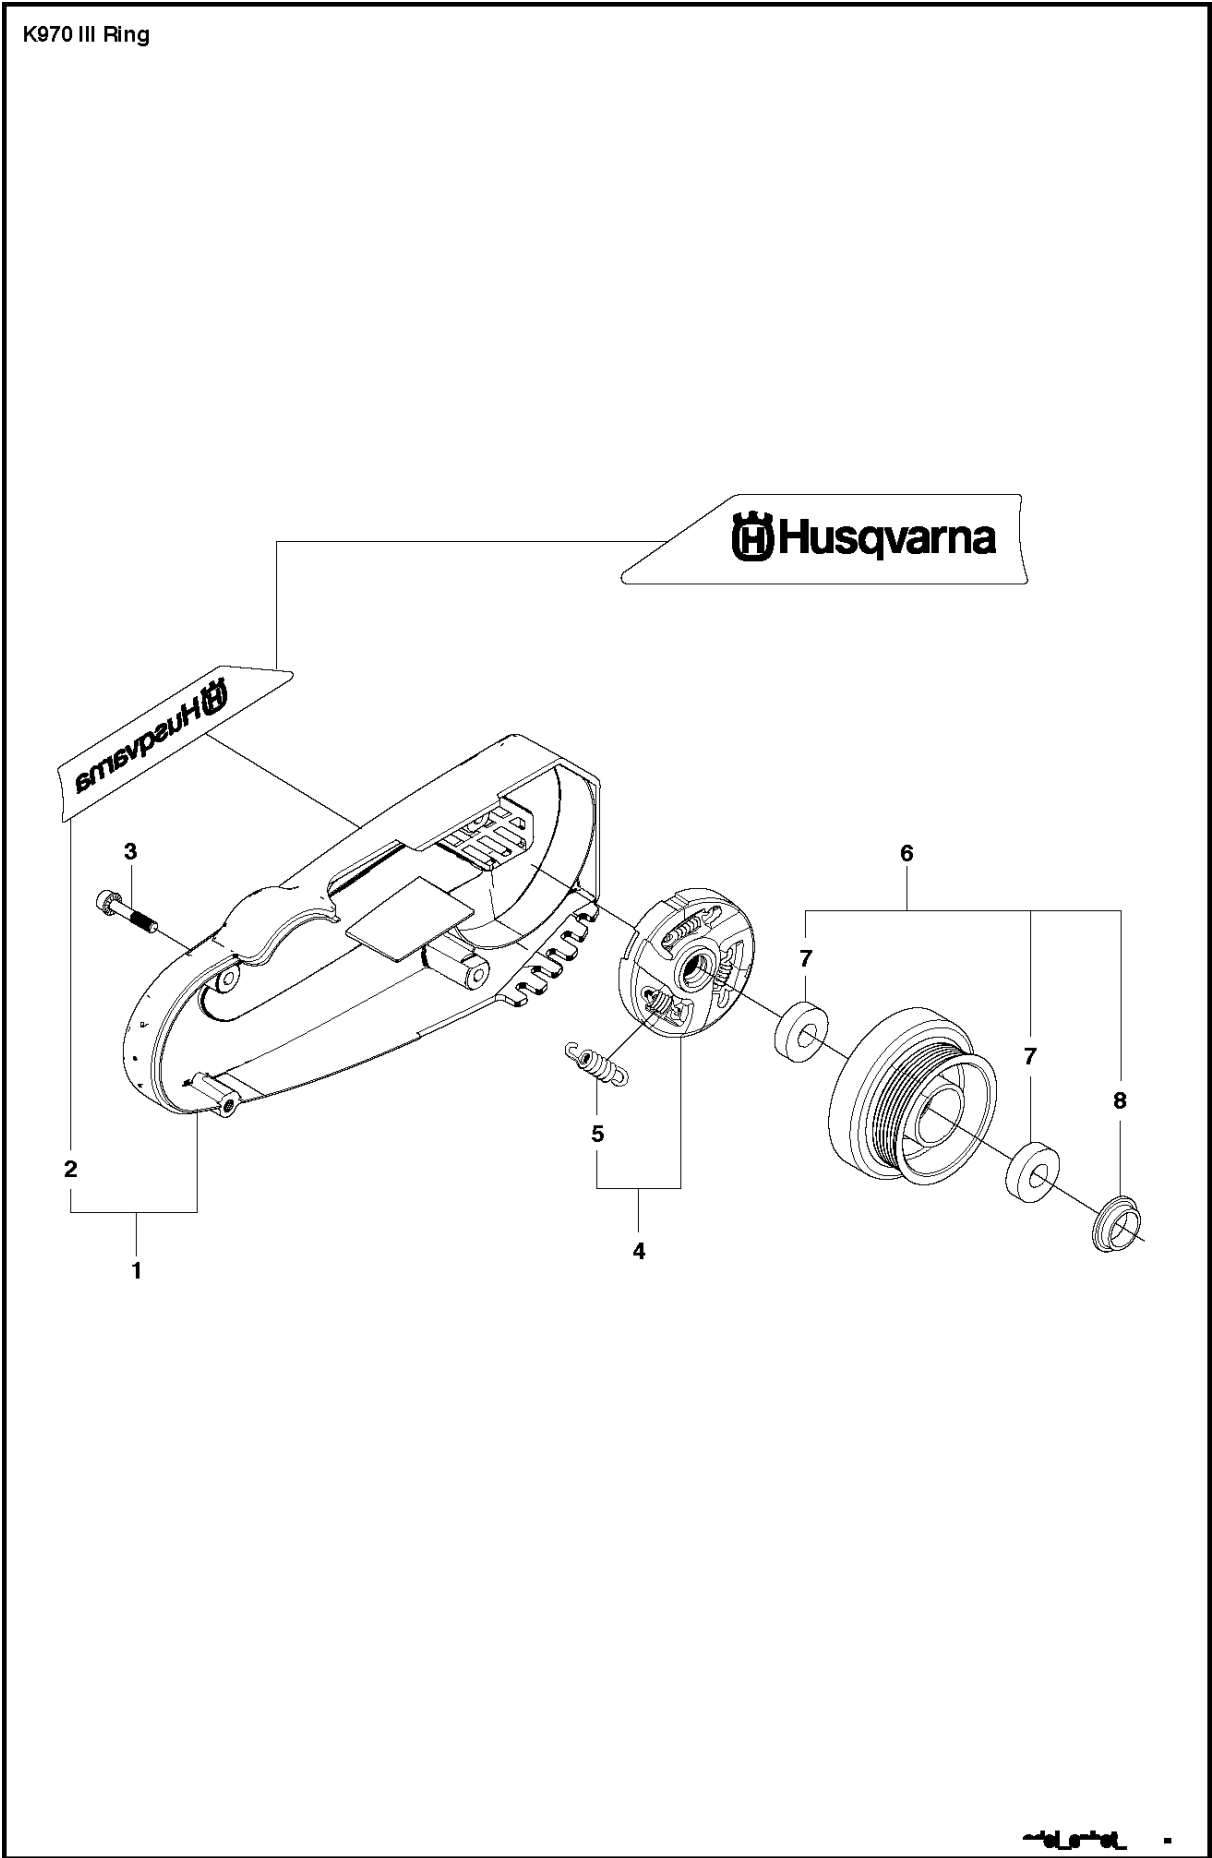

SPARE PARTS LIST

POWER CUTTERS

K970 III RING, 2017-03

BELT GUARD & PULLEY

K970 III RING, 2017-03

Ref	Part No	Description	Remark	QTY KIT
1	506 28 09-07	BELT GUARD	Incl. 2	1
2	544 93 31-01	LABEL		1
3	503 21 53-21	SCREW ITXSCM		4
4	503 70 15-01	CLUTCH ASSY	Incl. 5	1
5	588 42 15-01	CLUTCH SPRING		3
6	525 62 10-01	DRIVING PULLEY ASSY	Incl 7 - 8	1
7	525 83 18-01	BALL BEARING		2
8	506 31 69-01	DUST COVER		1

K970 III Ring

BELT

K970 III RING, 2017-03

Ref	Part No	Description	Remark	QTY KIT
1	544 90 84-01	BELT		1
2	506 28 06-05	BELT TENSIONER ASSY	Incl. 3 - 12	1
3	544 21 84-37	SCREW ITXSCM		1
4	506 33 53-02	LEVER		1
5	506 33 52-01	SPACER		2
6	506 33 51-01	ROLLER		1
7	503 25 24-01	BALL BEARING		2
8	735 31 28-10	CIRCLIP		1
9	506 33 53-01	LEVER		1
10	732 21 16-01	LOCK NUT		1
11	506 33 54-01	SPACER		1
12	544 21 84-01	SCREW ITXSCM		1

CARBURETOR

K970 III RING, 2017-03

Ref	Part No	Description	Remark	QTY KIT
1	505 28 33-06	HOSE CLAMP		1
2	506 41 41-01	INLET PIPE		1
3	544 15 01-01	FLANGE		1
4	503 21 53-16	SCREW ITXSCM		2
5	544 11 39-01	CONSOLE		1
6	503 21 53-30	SCREW ITXSCM		1
7	506 41 42-01	PLATE		1
8	584 91 30-01	CARBURETTOR	RWJ-7	1
9	505 14 84-01	LEVER		1
10	576 49 04-01	THROTTLE CABLE ASSY		1
11	522 85 62-01	FLANGE INLET PIPE		1
12	521 92 67-01	INLET PIPE		1
13	510 24 39-01	FILTER		1
14	501 97 18-01	SCREW ITXSCM		2
15	586 06 21-01	CHISEL GUIDE		1
16	506 23 20-11	CHOKE	Incl. 17	1
17	506 27 25-01	WEAR PROTECTION		1
18	502 44 58-01	GASKET KIT	Walbro RWJ-5	1
19	502 44 59-03	REPAIR KIT	Walbro RWJ-5	1
21	593 77 69-01	THROTTLE SHAFT		1
20	593 77 77-01	CHOKE SHAFT		1