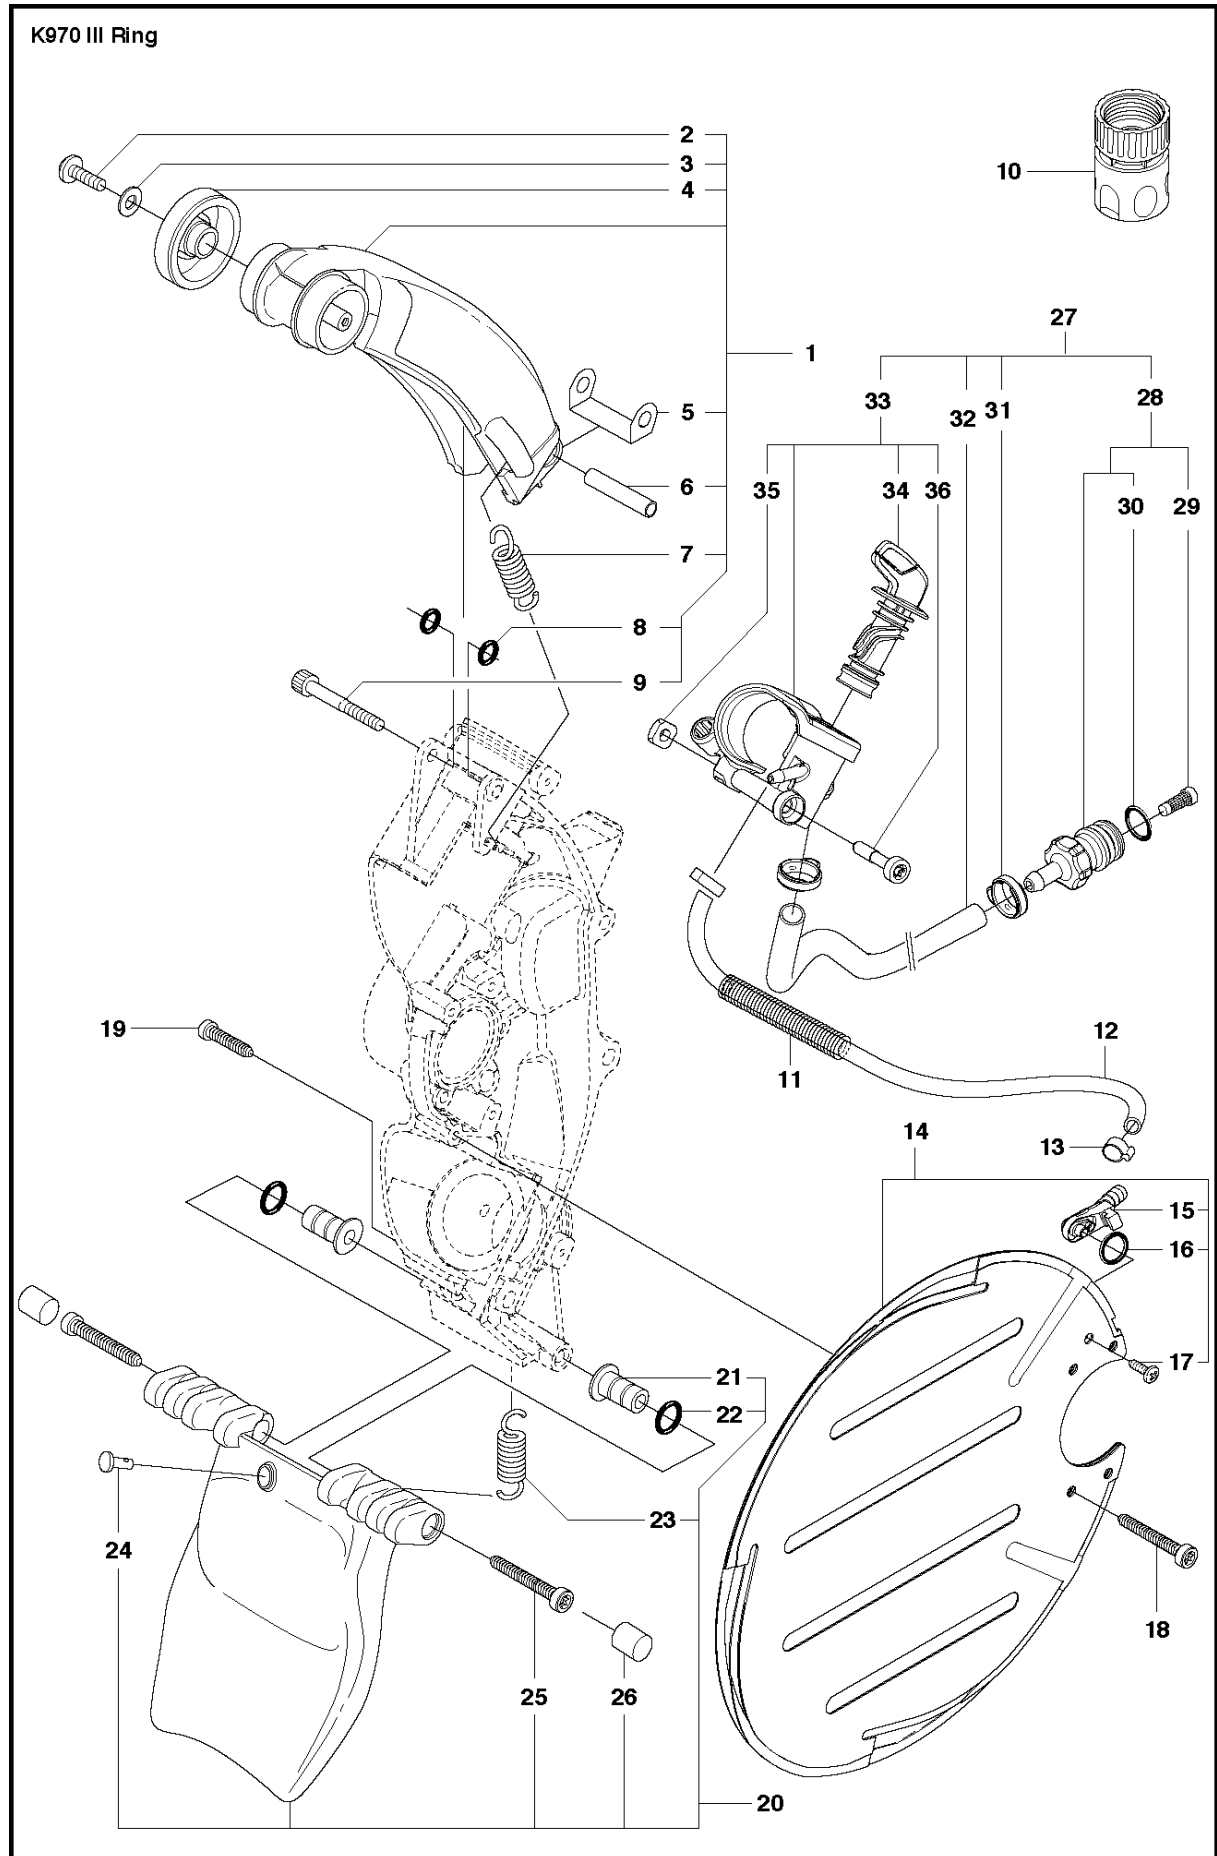

FUEL TANK & HANDLE

K970 III RING, 2017-03

Ref	Part No	Description	Remark	QTY KIT
5	585 01 99-01	HOSE GUARD		1
1	544 06 12-01	SCREW ITXSCM		1
2	503 21 54-20	SCREW ITXSCT		2
3	585 90 56-01	ANTIVIBRATION ELEMENT		1
4	579 67 35-01	HANDLE		1
6	503 26 60-03	COUPLER	1/2"	1
6	503 26 60-04	COUPLER	GHT 3/4"	1
7	581 47 62-03	HOSE KIT		1