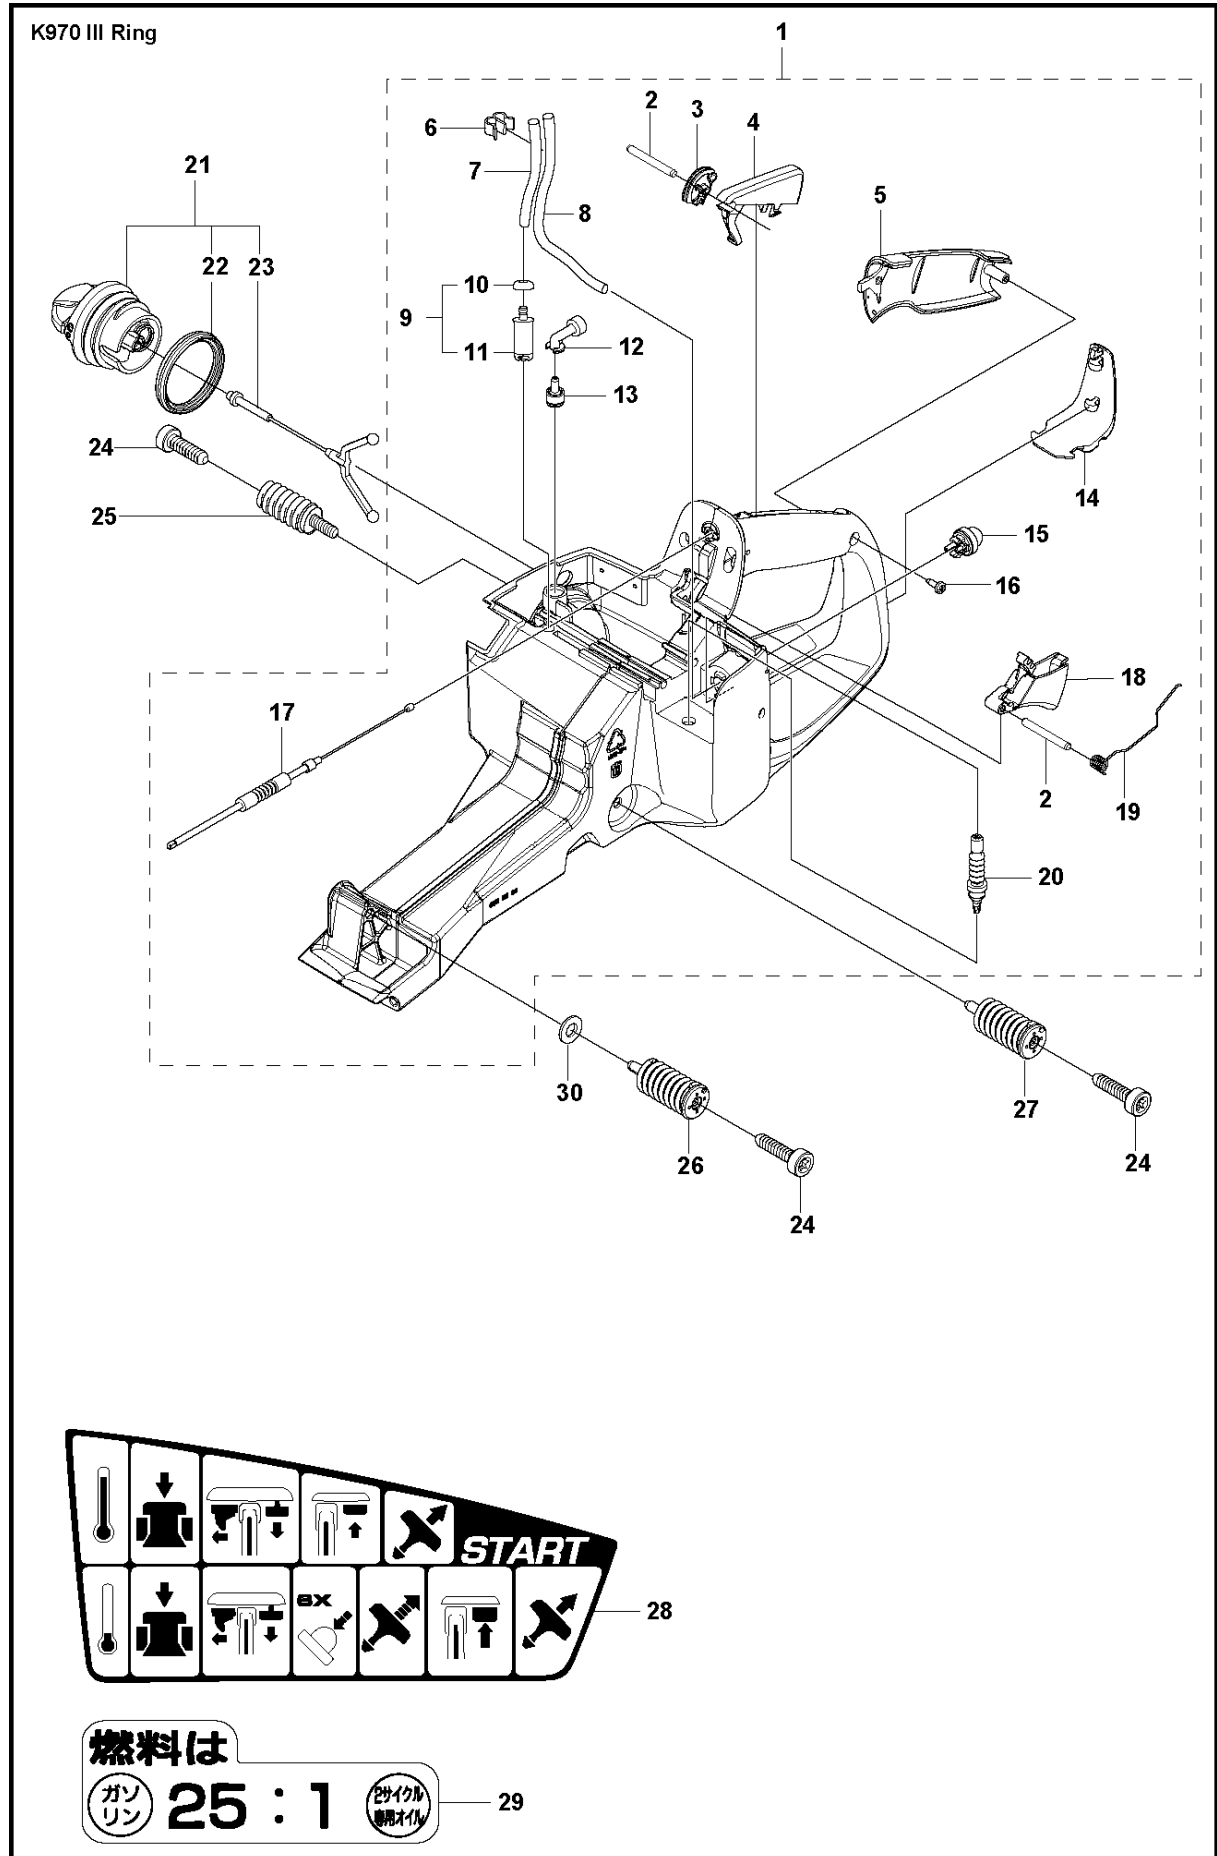

SPARE PARTS LIST

POWER CUTTERS

K970 III RING, 2017-03

BELT GUARD & PULLEY

K970 III RING, 2017-03

Ref	Part No	Description	Remark	QTY KIT
1	506 28 09-07	BELT GUARD	Incl. 2	1
2	544 93 31-01	LABEL		1
3	503 21 53-21	SCREW ITXSCM		4
4	503 70 15-01	CLUTCH ASSY	Incl. 5	1
5	588 42 15-01	CLUTCH SPRING		3
6	525 62 10-01	DRIVING PULLEY ASSY	Incl 7 - 8	1
7	525 83 18-01	BALL BEARING		2
8	506 31 69-01	DUST COVER		1

CYLINDER, PISTON & MUFFLER

K970 III RING, 2017-03

Ref	Part No	Description	Remark	QTY KIT
1	544 21 84-40	SCREW ITXSCM		6
2	586 35 10-02	CYLINDER ASSY	Incl. 9 - 10, 13	1
3	577 99 76-02	HEAT DEFLECTOR		1
4	585 28 09-01	GASKET		1
5	587 63 11-01	MUFFLER ASSY		1
6	503 21 53-25	SCREW ITXSCM		1
7	503 23 04-02	WASHER		1
8	584 91 22-01	DECOMPRESSION VALVE		1
9	579 34 00-01	GASKET	Paper gasket	1
10	506 41 32-02	PISTON	Incl. 11 - 12	1
11	503 28 90-35	PISTON RING		2
12	737 44 13-00	CIRCLIP		2
13	503 25 61-01	NEEDLE BEARING		1
15	544 22 98-06	GASKET KIT	Incl. 4, 9, 15 - 16	1
16	503 26 02-04	SEALING RING		2
17	506 41 39-04	GASKET		1
14	578 11 91-01	SLEEVE		1
18	577 98 89-01	GASKET		1
19	576 49 94-01	GASKET	Metal gasket	1

CRANKSHAFT

K970 III RING, 2017-03

Ref	Part No	Description	Remark	QTY KIT
1	574 26 76-02	CRANKSHAFT ASSY	Incl. 2 - 4	1
2	503 25 00-02	BALL BEARING		2
3	506 41 44-01	CUP		2
4	503 25 61-01	NEEDLE BEARING		1