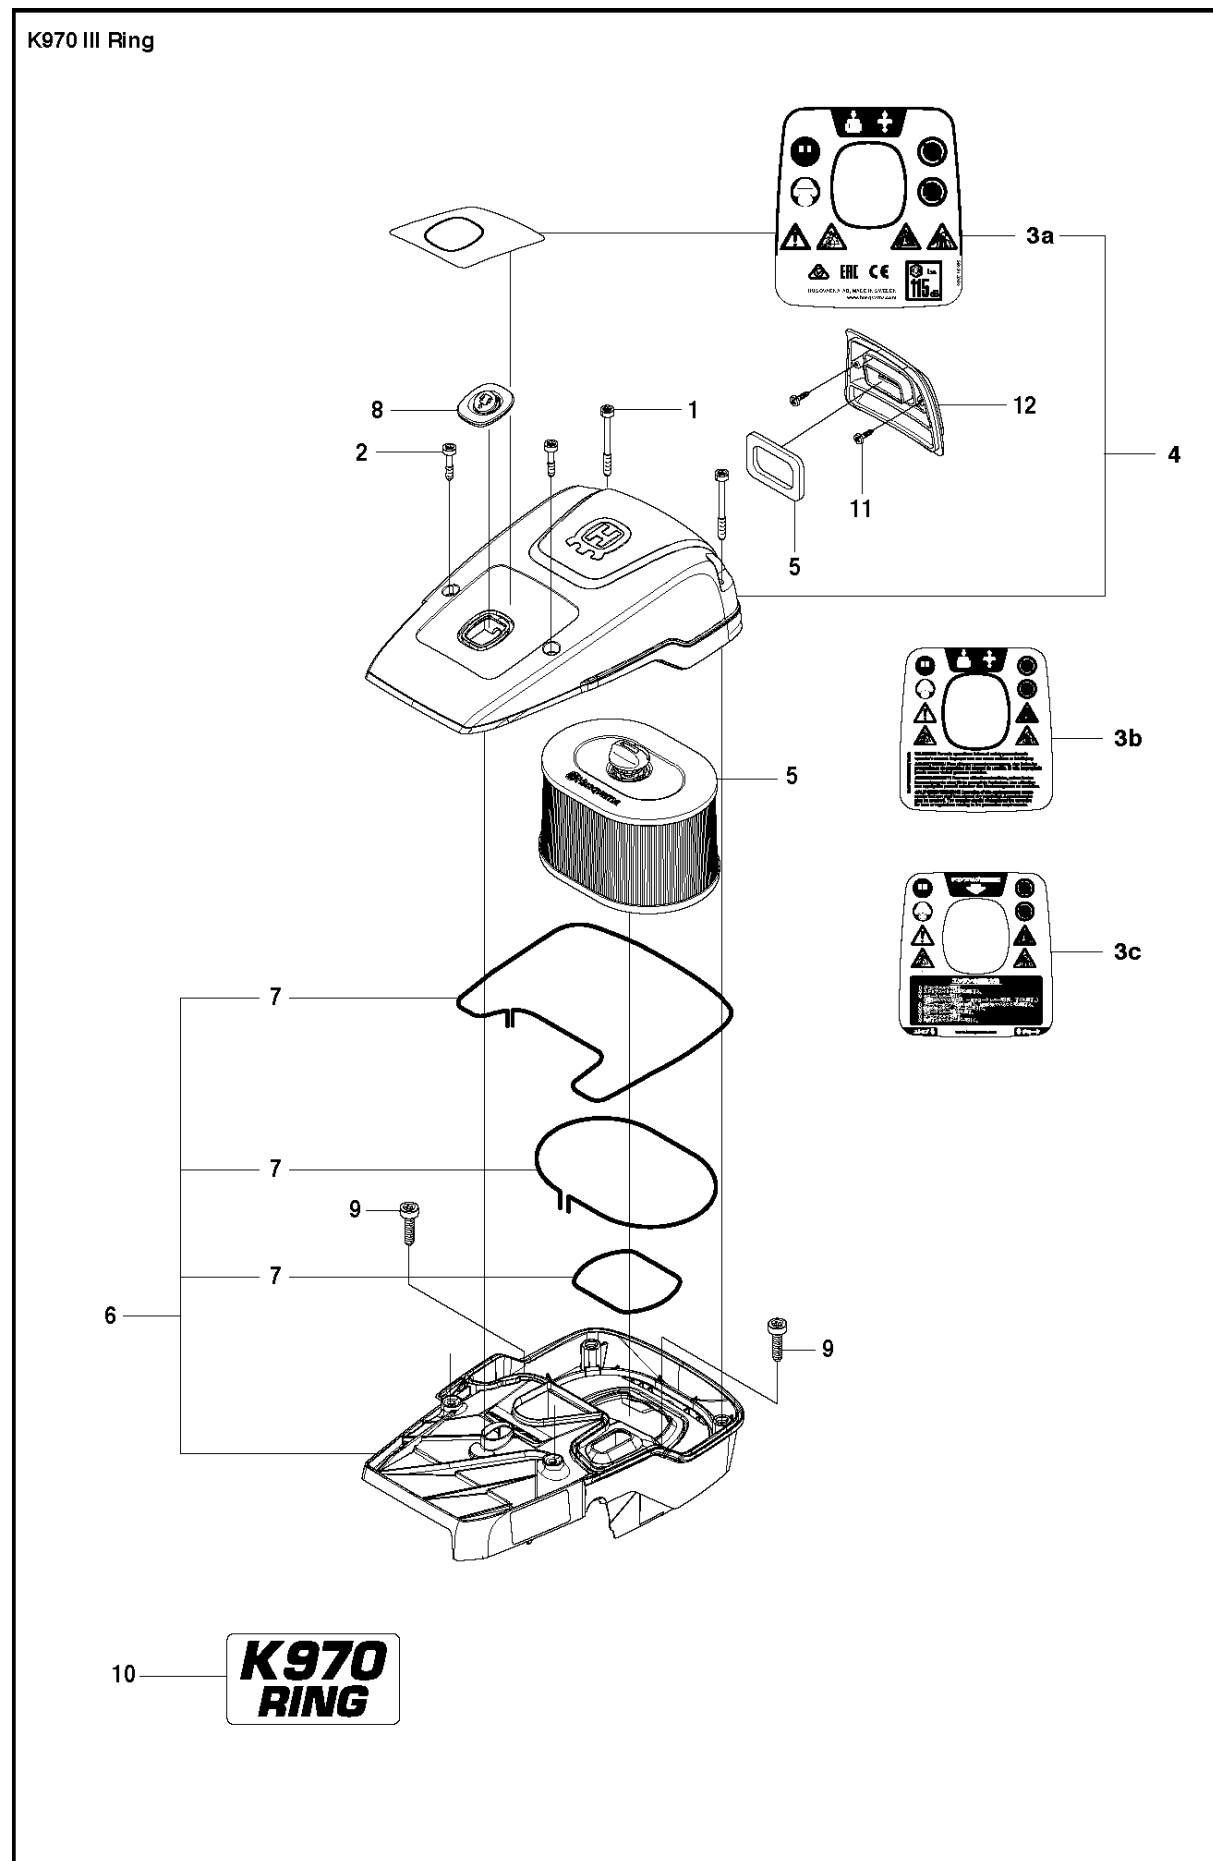

SPARE PARTS LIST

POWER CUTTERS

K970 III RING, 2017-03

BELT GUARD & PULLEY

K970 III RING, 2017-03

Ref	Part No	Description	Remark	QTY KIT
1	506 28 09-07	BELT GUARD	Incl. 2	1
2	544 93 31-01	LABEL		1
3	503 21 53-21	SCREW ITXSCM		4
4	503 70 15-01	CLUTCH ASSY	Incl. 5	1
5	588 42 15-01	CLUTCH SPRING		3
6	525 62 10-01	DRIVING PULLEY ASSY	Incl 7 - 8	1
7	525 83 18-01	BALL BEARING		2
8	506 31 69-01	DUST COVER		1

K970 III Ring

BELT

K970 III RING, 2017-03

Ref	Part No	Description	Remark	QTY KIT
1	544 90 84-01	BELT		1
2	506 28 06-05	BELT TENSIONER ASSY	Incl. 3 - 12	1
3	544 21 84-37	SCREW ITXSCM		1
4	506 33 53-02	LEVER		1
5	506 33 52-01	SPACER		2
6	506 33 51-01	ROLLER		1
7	503 25 24-01	BALL BEARING		2
8	735 31 28-10	CIRCLIP		1
9	506 33 53-01	LEVER		1
10	732 21 16-01	LOCK NUT		1
11	506 33 54-01	SPACER		1
12	544 21 84-01	SCREW ITXSCM		1

CARBURETOR

K970 III RING, 2017-03

Ref	Part No	Description	Remark	QTY KIT
1	505 28 33-06	HOSE CLAMP		1
2	506 41 41-01	INLET PIPE		1
3	544 15 01-01	FLANGE		1
4	503 21 53-16	SCREW ITXSCM		2
5	544 11 39-01	CONSOLE		1
6	503 21 53-30	SCREW ITXSCM		1
7	506 41 42-01	PLATE		1
8	584 91 30-01	CARBURETTOR	RWJ-7	1
9	505 14 84-01	LEVER		1
10	576 49 04-01	THROTTLE CABLE ASSY		1
11	522 85 62-01	FLANGE INLET PIPE		1
12	521 92 67-01	INLET PIPE		1
13	510 24 39-01	FILTER		1
14	501 97 18-01	SCREW ITXSCM		2
15	586 06 21-01	CHISEL GUIDE		1
16	506 23 20-11	CHOKE	Incl. 17	1
17	506 27 25-01	WEAR PROTECTION		1
18	502 44 58-01	GASKET KIT	Walbro RWJ-5	1
19	502 44 59-03	REPAIR KIT	Walbro RWJ-5	1
21	593 77 69-01	THROTTLE SHAFT		1
20	593 77 77-01	CHOKE SHAFT		1