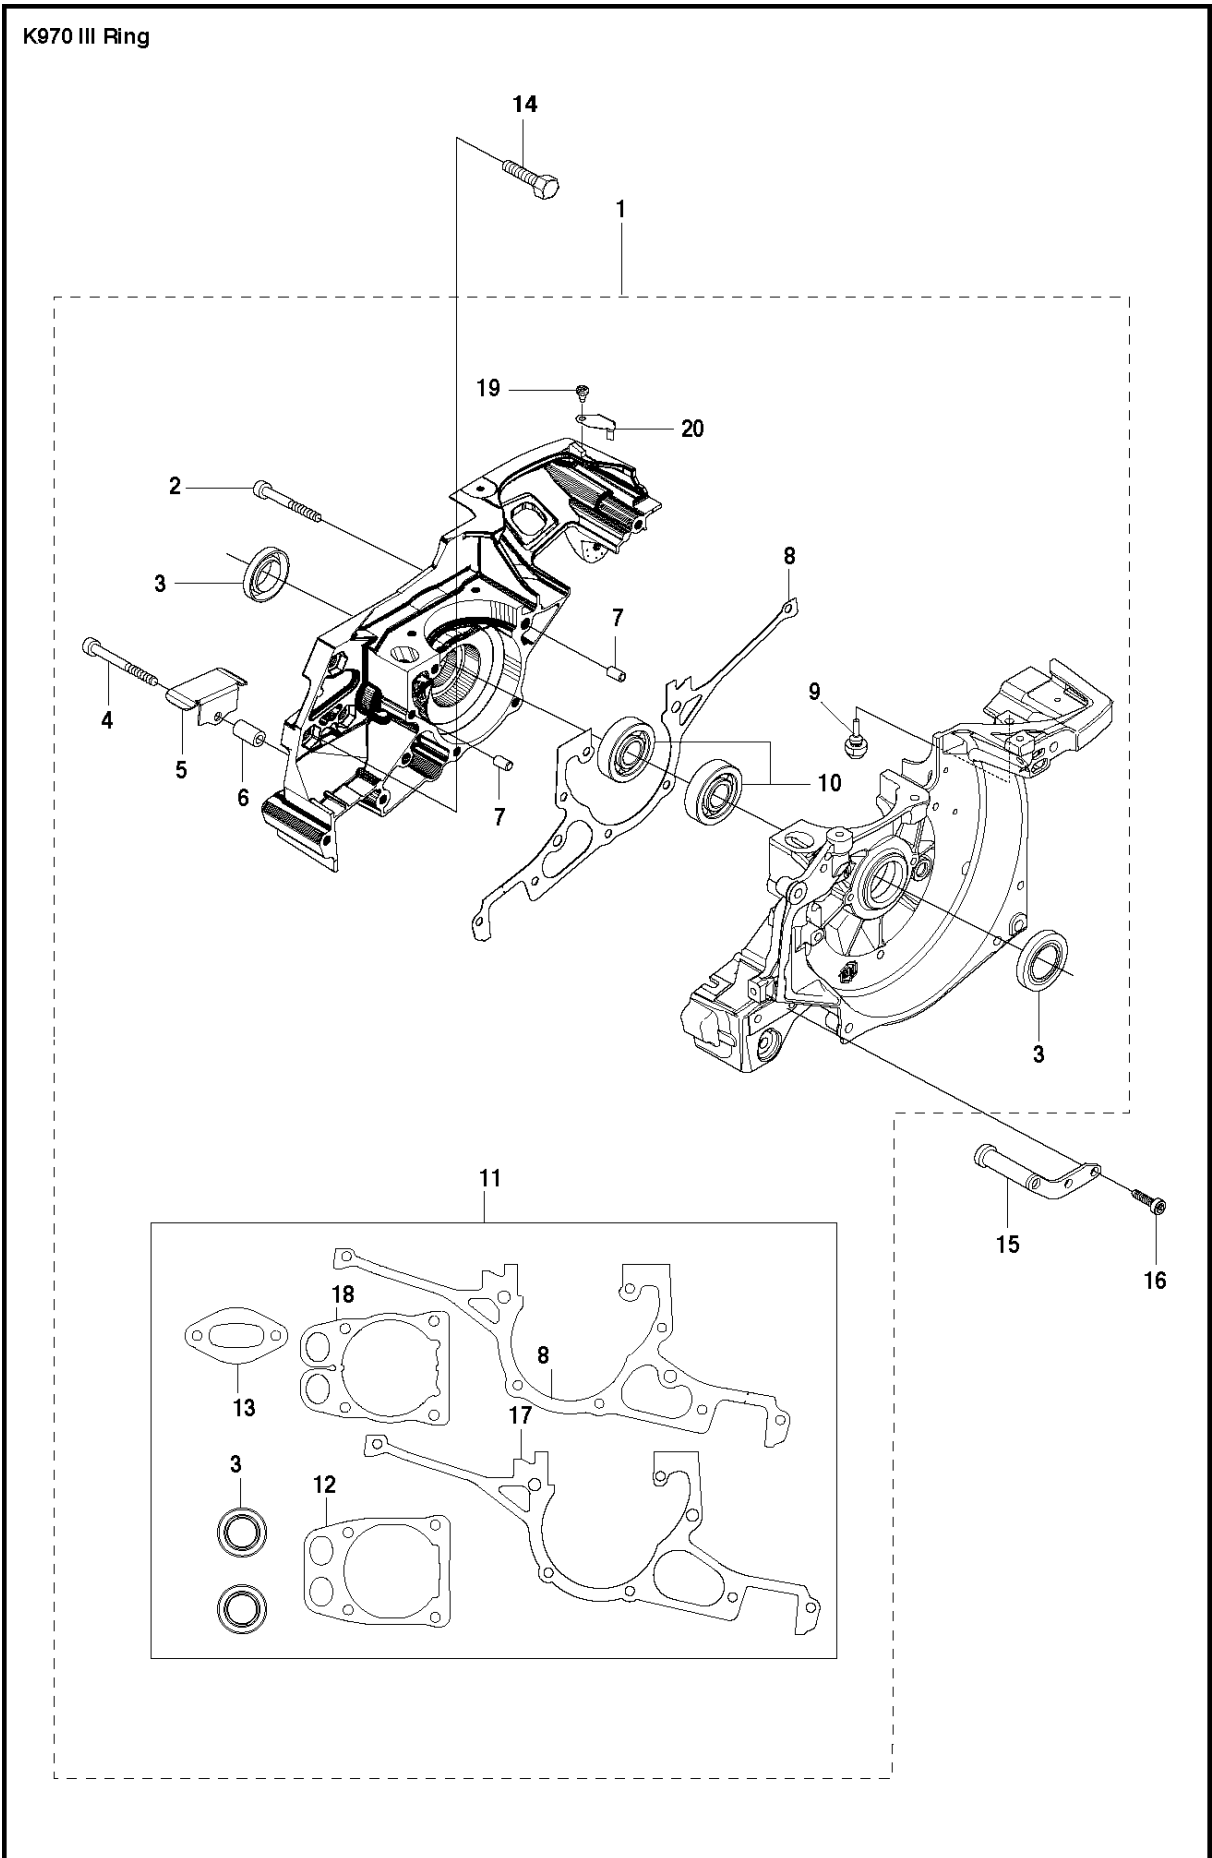

SPARE PARTS LIST

POWER CUTTERS

K970 III RING, 2017-03

BELT GUARD & PULLEY

K970 III RING, 2017-03

Ref	Part No	Description	Remark	QTY KIT
1	506 28 09-07	BELT GUARD	Incl. 2	1
2	544 93 31-01	LABEL		1
3	503 21 53-21	SCREW ITXSCM		4
4	503 70 15-01	CLUTCH ASSY	Incl. 5	1
5	588 42 15-01	CLUTCH SPRING		3
6	525 62 10-01	DRIVING PULLEY ASSY	Incl 7 - 8	1
7	525 83 18-01	BALL BEARING		2
8	506 31 69-01	DUST COVER		1

CRANKSHAFT

K970 III RING, 2017-03

Ref	Part No	Description	Remark	QTY KIT
1	574 26 76-02	CRANKSHAFT ASSY	Incl. 2 - 4	1
2	503 25 00-02	BALL BEARING		2
3	506 41 44-01	CUP		2
4	503 25 61-01	NEEDLE BEARING		1

FUEL TANK

K970 III RING, 2017-03

Ref	Part No	Description	Remark	QTY	KIT
1	581 92 21-13	FUEL TANK ASSY		1	
2	720 12 40-20	PARALLEL PIN		2	1
3	537 20 85-01	CABLE LEVER		1	1
4	510 25 52-01	THROTTLE LOCKOUT		1	1
5	537 20 56-01	COVER		1	1
6	574 44 42-01	CLIP		1	1
7	581 75 62-02	FUEL HOSE		1	1
8	537 04 24-18	FUEL HOSE		1	1
9	506 26 41-11	FUEL FILTER		1	1
10	506 27 11-01	HOSE CLAMP		1	1
11	506 26 41-01	FUEL FILTER		1	1
12	576 90 04-01	TANK VENT ASSY		1	1
13	537 35 95-01	TANK VENT ASSY		1	1
14	502 47 16-01	GROUND SUPPORT		1	1
15	540 05 49-01	AIR CLEANER		1	1
16	525 88 74-02	SCREW CITXPANT		1	1
17	576 49 04-01	THROTTLE CABLE ASSY		1	1
18	502 47 18-01	THROTTLE CONTROL		1	1
19	537 20 98-01	SPRING		1	1
20	576 13 99-01	FUEL HOSE		1	1
21	522 62 00-01	TANK CAP ASSY		1	
22	506 29 21-01	GASKET		1	
23	503 57 89-01	HOLDER		1	
24	544 06 12-01	SCREW ITXSCM		3	
25	537 21 03-09	ANTIVIBRATION ELEMENT		1	
26	537 21 03-10	ANTIVIBRATION ELEMENT		1	
27	537 21 03-05	ANTIVIBRATION ELEMENT		1	
28	525 57 20-02	DECAL		1	
29	506 31 30-01	LABEL		1	
30	503 23 00-80	WASHER		1	