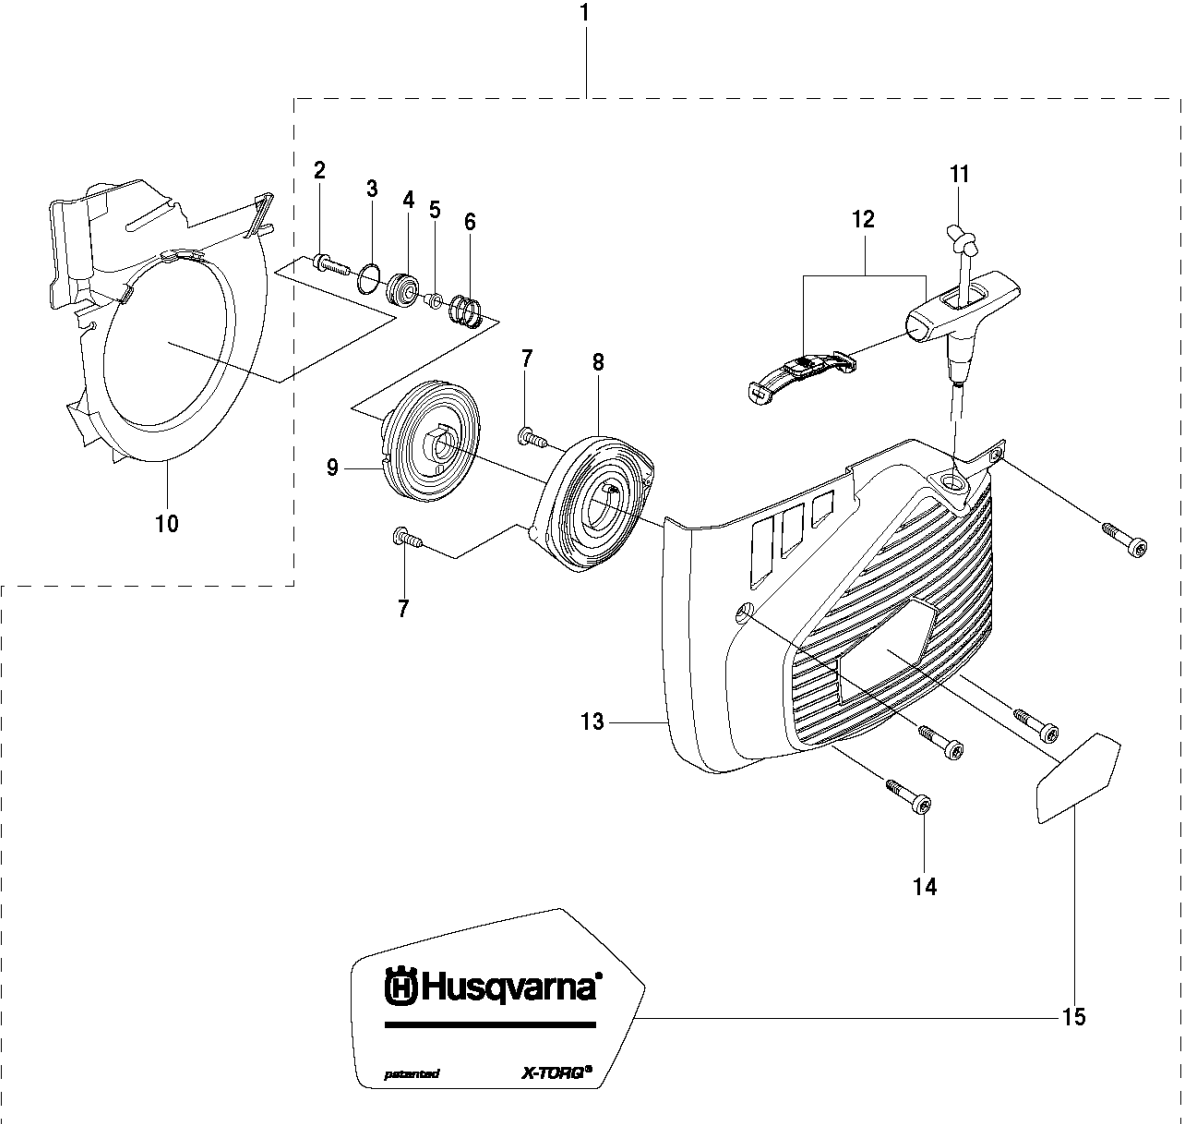

CARBURETOR

K970 III RING, 2017-03

Ref	Part No	Description	Remark	QTY KIT
1	505 28 33-06	HOSE CLAMP		1
2	506 41 41-01	INLET PIPE		1
3	544 15 01-01	FLANGE		1
4	503 21 53-16	SCREW ITXSCM		2
5	544 11 39-01	CONSOLE		1
6	503 21 53-30	SCREW ITXSCM		1
7	506 41 42-01	PLATE		1
8	584 91 30-01	CARBURETTOR	RWJ-7	1
9	505 14 84-01	LEVER		1
10	576 49 04-01	THROTTLE CABLE ASSY		1
11	522 85 62-01	FLANGE INLET PIPE		1
12	521 92 67-01	INLET PIPE		1
13	510 24 39-01	FILTER		1
14	501 97 18-01	SCREW ITXSCM		2
15	586 06 21-01	CHISEL GUIDE		1
16	506 23 20-11	CHOKE	Incl. 17	1
17	506 27 25-01	WEAR PROTECTION		1
18	502 44 58-01	GASKET KIT	Walbro RWJ-5	1
19	502 44 59-03	REPAIR KIT	Walbro RWJ-5	1
21	593 77 69-01	THROTTLE SHAFT		1
20	593 77 77-01	CHOKE SHAFT		1

K970 III Ring