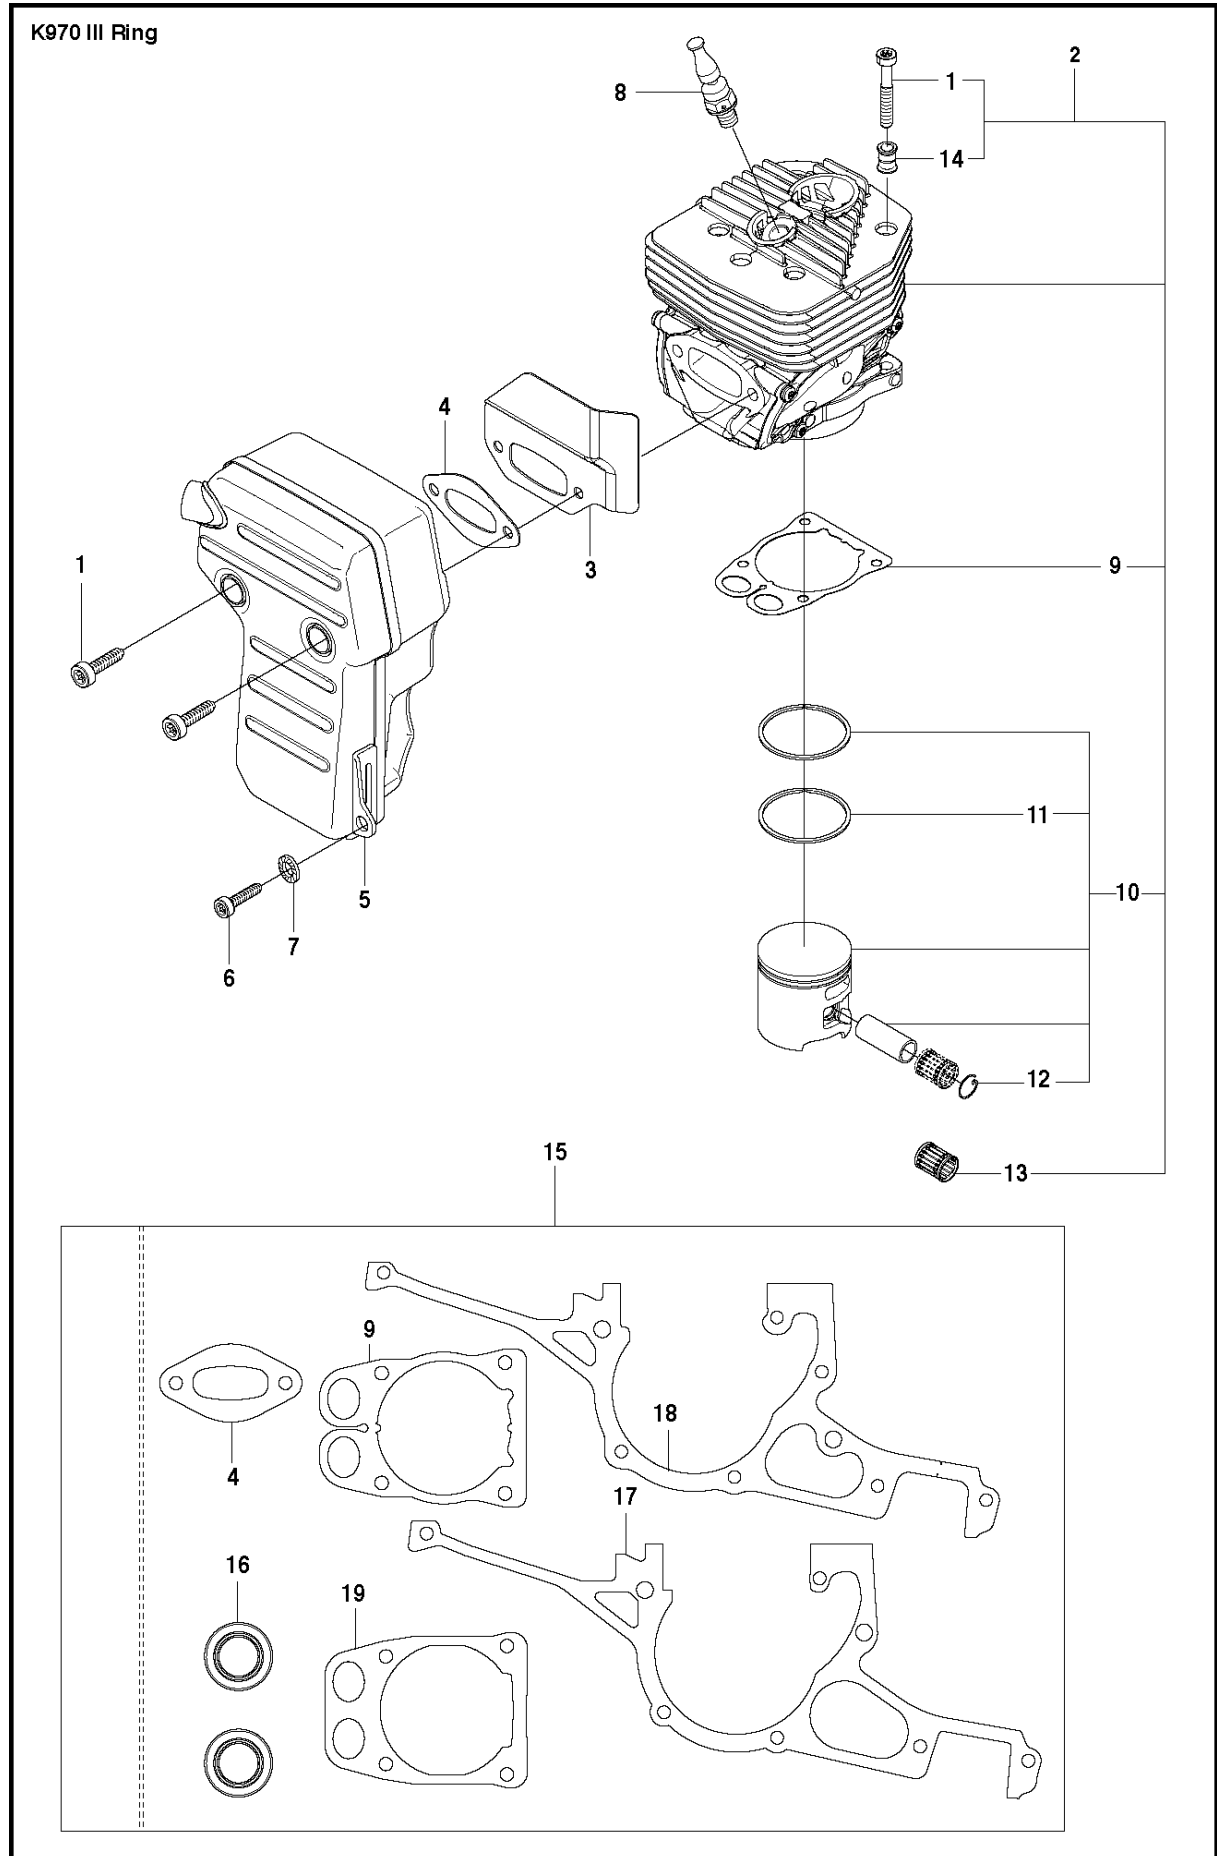

IGNITION SYSTEM

K970 III RING, 2017-03

Ref	Part No	Description	Remark	QTY KIT
1	525 88 74-03	SCREW CITXPANT		1
2	506 31 86-03	STOP SWITCH		1
3	501 83 98-01	CABLE		1
4	590 50 45-01	SPARK PLUG CAP		1
5	503 23 51-11	SPARK PLUG	RCJ 6Y	1
6	510 11 56-05	IGNITION MODULE	Incl. 7 - 8	1
7	506 38 78-34	IGNITION CABLE		1
8	505 27 75-16	ISOLERHATT		1
9	576 85 16-02	PROTECTIVE HOSE		1
10	503 21 53-20	SCREW ITXSCM		2
11	503 23 01-01	WASHER		1
12	503 22 10-11	HEXAGON NUT		1
13	587 70 21-01	FLYWHEEL ASSY	Incl. 14 - 17	1
14	503 23 00-42	WASHER		2
15	501 63 48-01	SPRING		2
16	501 67 32-03	PAWL		2
17	506 00 69-01	SCREW		2