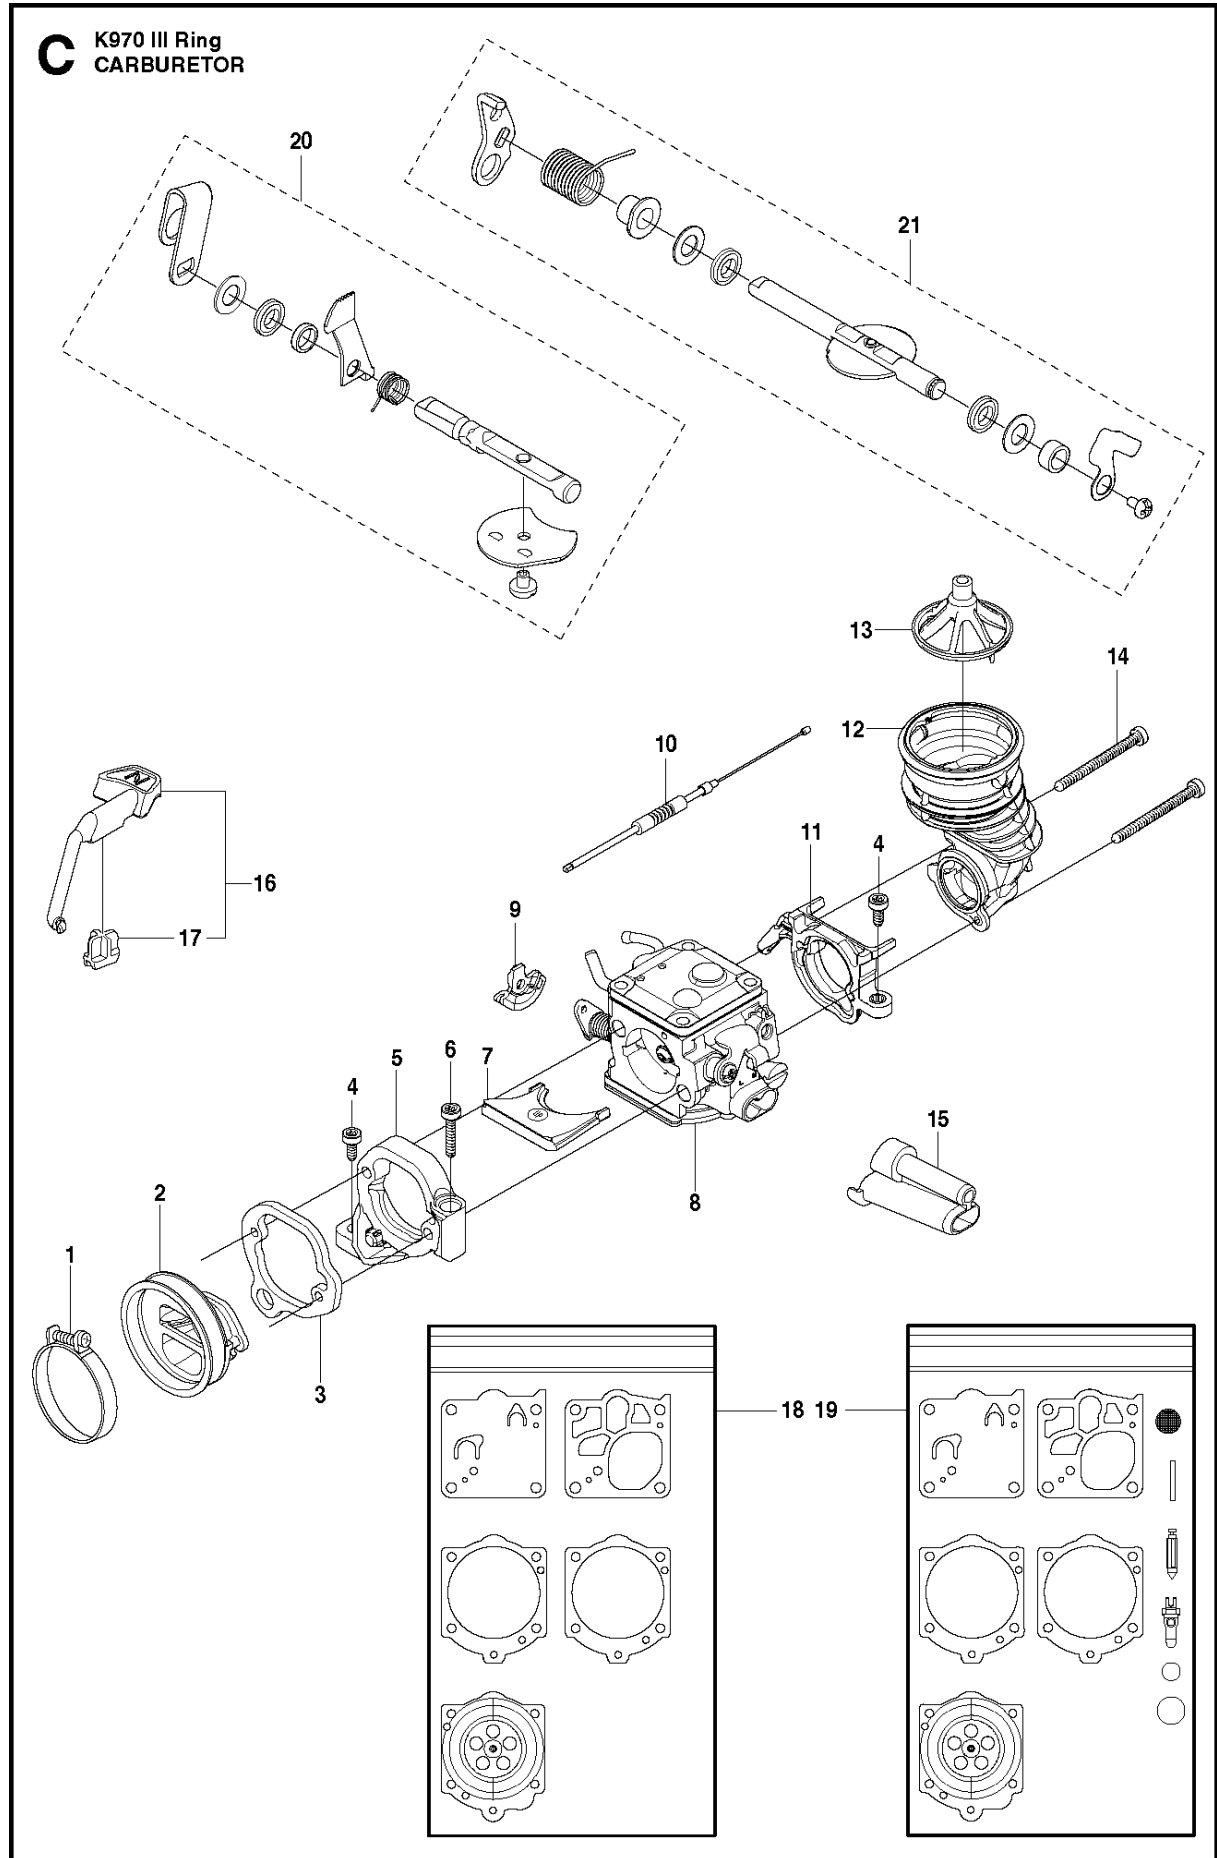

SPARE PARTS LIST

POWER CUTTERS

K970 III RING, 2017-03

BELT GUARD & PULLEY

K970 III RING, 2017-03

Ref	Part No	Description	Remark	QTY KIT
1	506 28 09-07	BELT GUARD	Incl. 2	1
2	544 93 31-01	LABEL		1
3	503 21 53-21	SCREW ITXSCM		4
4	503 70 15-01	CLUTCH ASSY	Incl. 5	1
5	588 42 15-01	CLUTCH SPRING		3
6	525 62 10-01	DRIVING PULLEY ASSY	Incl 7 - 8	1
7	525 83 18-01	BALL BEARING		2
8	506 31 69-01	DUST COVER		1

K970 III Ring

BELT

K970 III RING, 2017-03

Ref	Part No	Description	Remark	QTY KIT
1	544 90 84-01	BELT		1
2	506 28 06-05	BELT TENSIONER ASSY	Incl. 3 - 12	1
3	544 21 84-37	SCREW ITXSCM		1
4	506 33 53-02	LEVER		1
5	506 33 52-01	SPACER		2
6	506 33 51-01	ROLLER		1
7	503 25 24-01	BALL BEARING		2
8	735 31 28-10	CIRCLIP		1
9	506 33 53-01	LEVER		1
10	732 21 16-01	LOCK NUT		1
11	506 33 54-01	SPACER		1
12	544 21 84-01	SCREW ITXSCM		1

CARBURETOR

K970 III RING, 2017-03

Ref	Part No	Description	Remark	QTY KIT
1	505 28 33-06	HOSE CLAMP		1
2	506 41 41-01	INLET PIPE		1
3	544 15 01-01	FLANGE		1
4	503 21 53-16	SCREW ITXSCM		2
5	544 11 39-01	CONSOLE		1
6	503 21 53-30	SCREW ITXSCM		1
7	506 41 42-01	PLATE		1
8	584 91 30-01	CARBURETTOR	RWJ-7	1
9	505 14 84-01	LEVER		1
10	576 49 04-01	THROTTLE CABLE ASSY		1
11	522 85 62-01	FLANGE INLET PIPE		1
12	521 92 67-01	INLET PIPE		1
13	510 24 39-01	FILTER		1
14	501 97 18-01	SCREW ITXSCM		2
15	586 06 21-01	CHISEL GUIDE		1
16	506 23 20-11	CHOKE	Incl. 17	1
17	506 27 25-01	WEAR PROTECTION		1
18	502 44 58-01	GASKET KIT	Walbro RWJ-5	1
19	502 44 59-03	REPAIR KIT	Walbro RWJ-5	1
21	593 77 69-01	THROTTLE SHAFT		1
20	593 77 77-01	CHOKE SHAFT		1