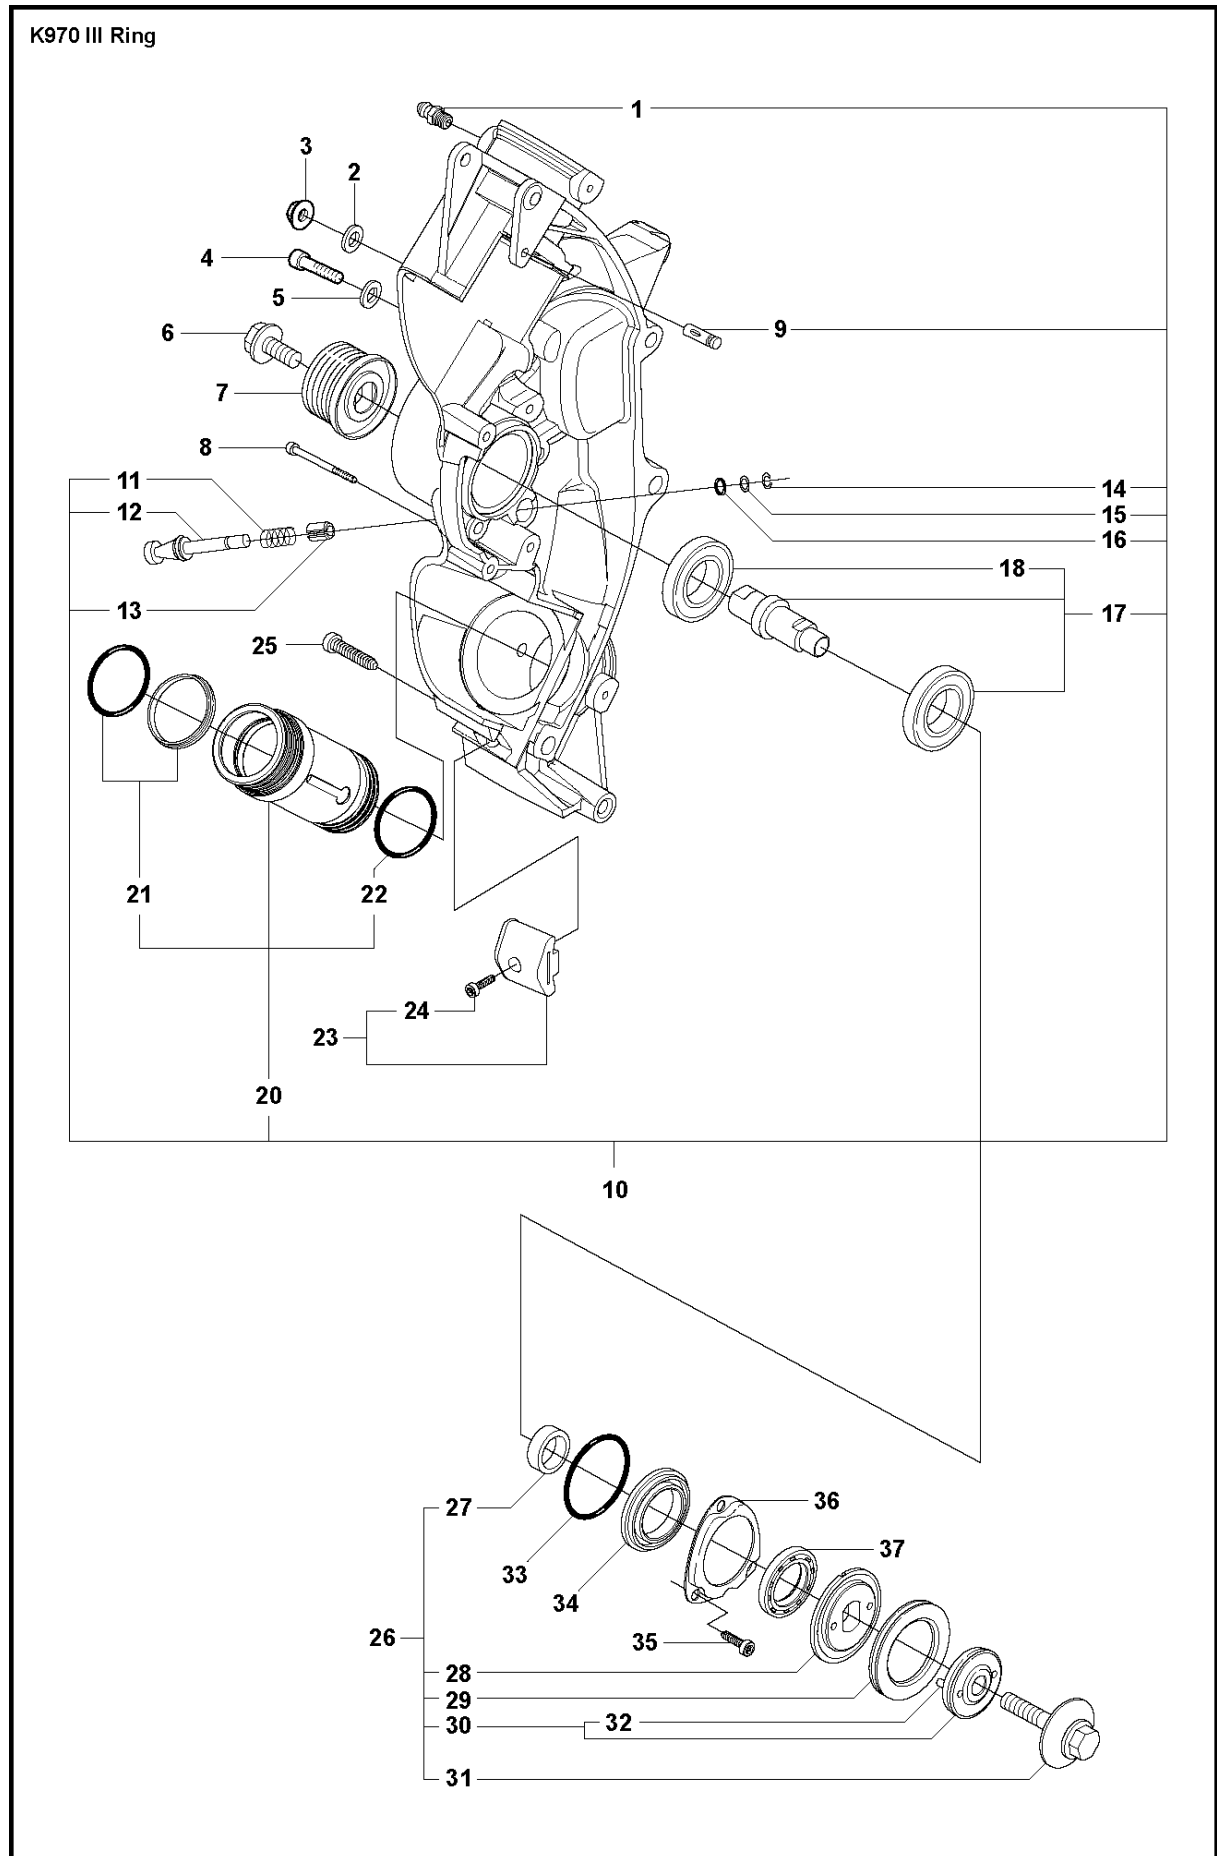

LEVEL ASSY

K970 III RING, 2017-03

Ref	Part No	Description	Remark	QTY KIT
1	506 35 18-07	LEVER ASSY	Incl. 2, 5 - 18	2
2	506 35 21-03	SUPPORT ROLLER	Incl. 3, 4	1
3	503 22 04-01	NUT	Fine thread	1
4	506 30 34-01	DRIVER		1
5	506 39 95-01	SEALING		1
6	506 32 17-01	WASHER		1
7	506 37 93-02	SPACING SLEEVE		1
8	503 26 20-01	SEALING RING		1
9	735 31 28-10	CIRCLIP		1
10	525 83 18-01	BALL BEARING		2
11	506 31 68-02	SPACING SLEEVE		1
12	506 30 33-02	SPACING SLEEVE		1
13	506 49 32-02	SHAFT		1
14	506 34 63-01	WASHER		1
15	503 22 00-01	HEXAGON NUT		1
16	503 26 30-08	O-RING		1
17	503 26 30-26	O-RING		2
18	506 34 64-01	SCREW		1
19	506 33 49-03	SPACING TUBE		2
20	506 49 33-03	COVER	Incl. 21 - 24	1
21	503 23 04-03	WASHER		4
22	503 20 54-35	SCREW		4
23	740 42 04-00	O-RING		2
24	506 33 08-01	THREAD INSERT		2
25	505 57 49-01	ADJUSTMENT WHEEL		2
26	506 37 63-01	SPACER		2
27	506 37 64-01	RUBBER BUSHING		2
28	725 53 81-56	SCREW IHSCM		2
29	506 35 19-03	WEAR PROTECTION	Incl. 29	1
30	505 57 41-01	SCREW ITXSCM		1