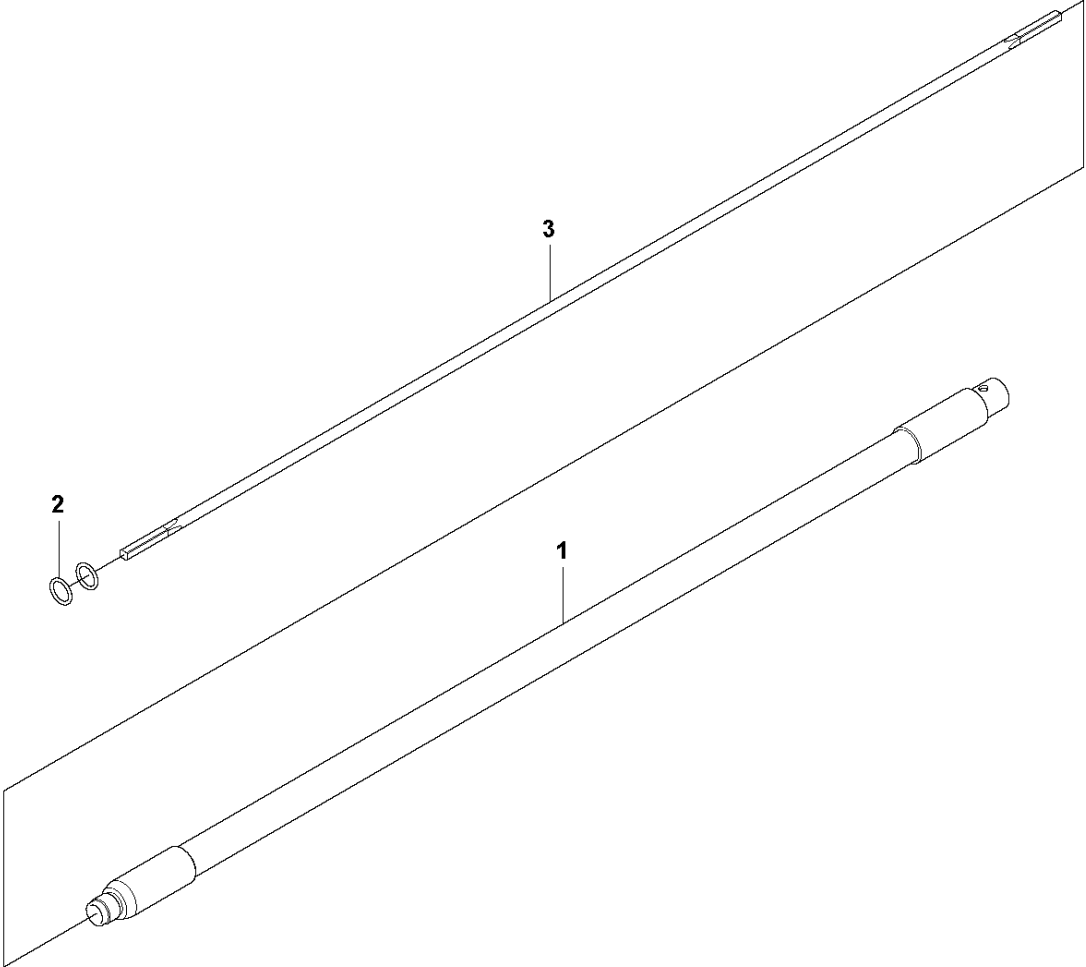

SPARE PARTS LIST

POKERS

SUPERFLEX 10, 967859501, 2019-08

A SUPERFLEX 10
PRODUCT COMPLETE

Ref	Part No	Description	Remark	QTY KIT
1	598 52 74-01	HOSE	Hose, complete 1 m	1
2	594 51 19-01	SHAFT		1
3	595 04 64-01	O-RING	19.2x3 NBR 70 Shore	1