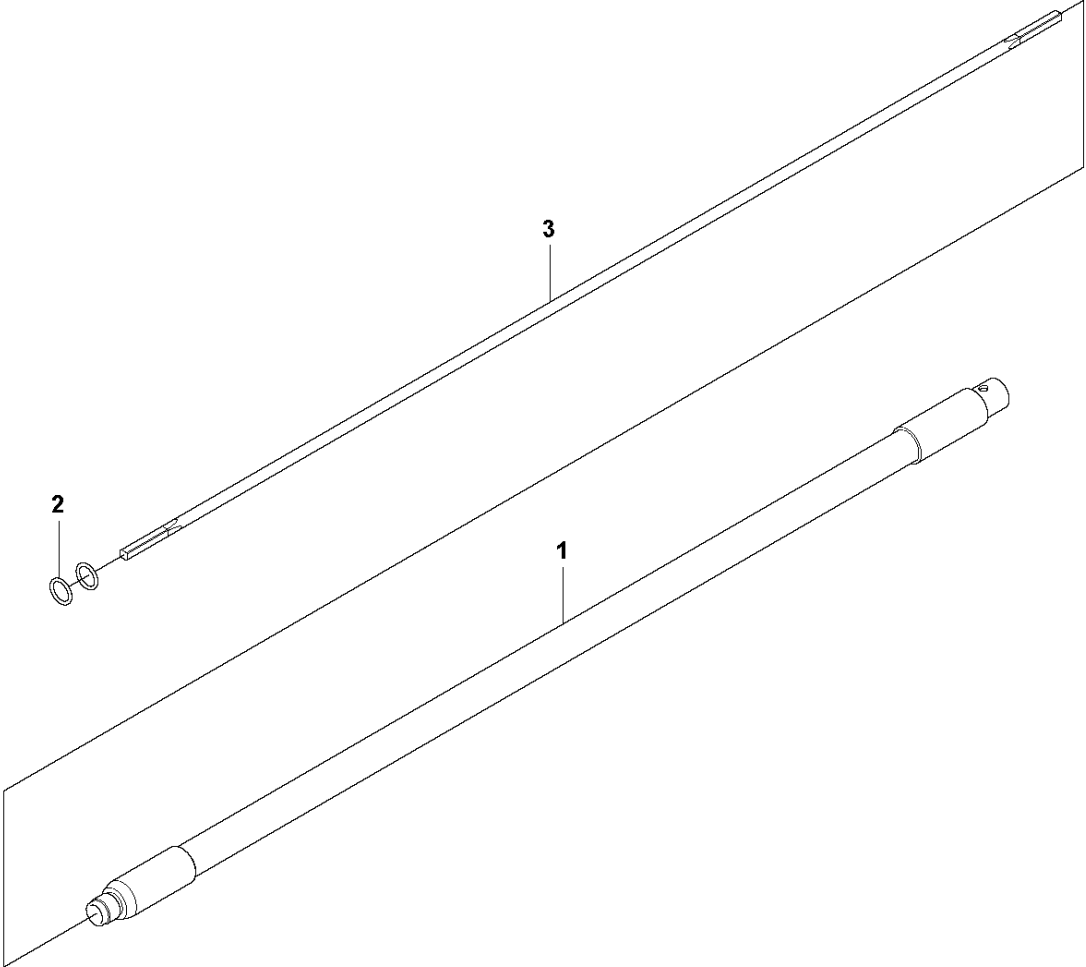

SPARE PARTS LIST

POKERS

SUPERFLEX 40, 967859505, 2019-08

A SUPERFLEX 40
PRODUCT COMPLETE

PRODUCT COMPLETE

SUPERFLEX 40, 967859505, 2019-08

Ref	Part No	Description	Remark	QTY KIT
1	598 52 74-04	HOSE	Hose, complete 4 m	1
2	594 50 60-01	SHAFT		1
3	595 04 64-01	O-RING	19.2x3 NBR 70 Shore	1