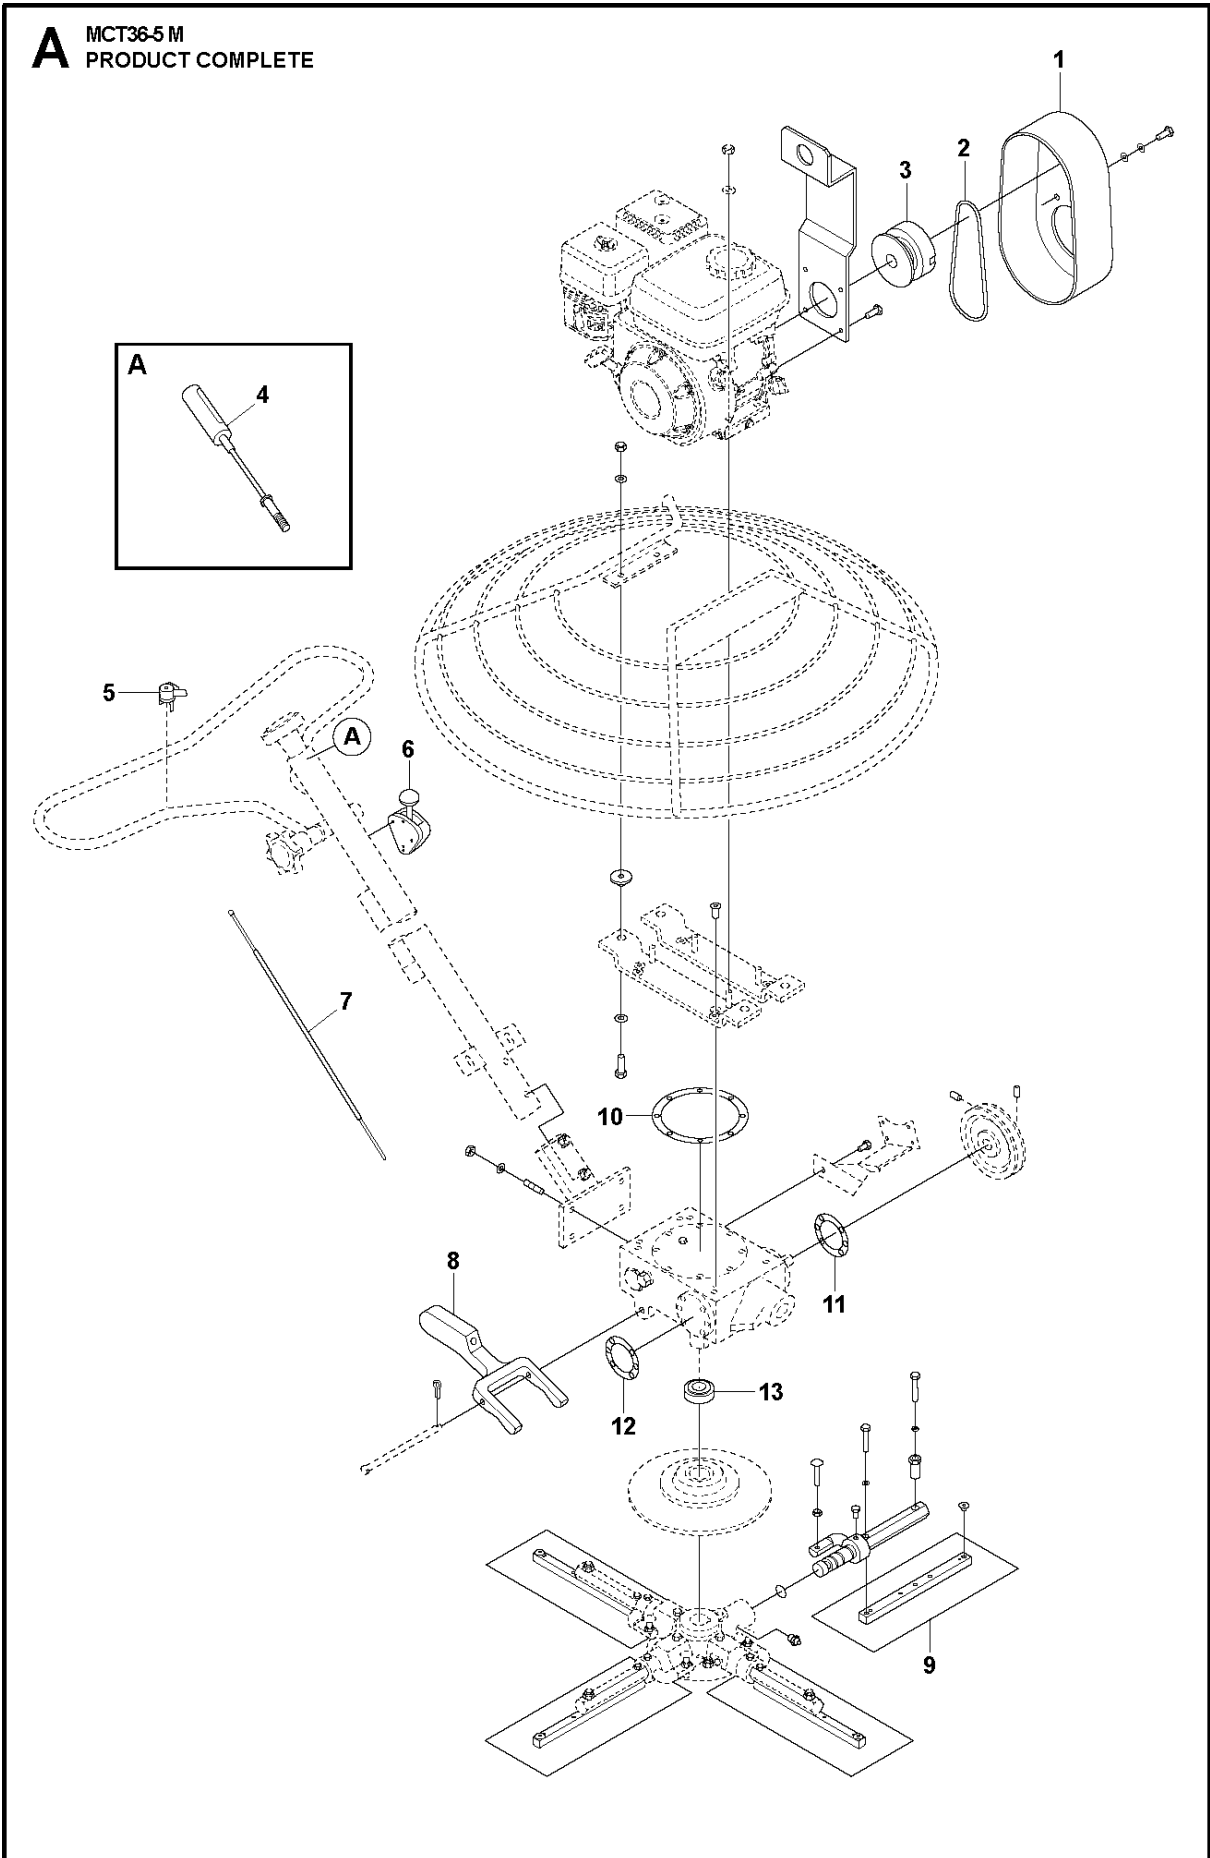

# SPARE PARTS LIST

## TROWELS

MCT36-5 M, 970462601, 2020-02

**A** MCT36-5 M  
PRODUCT COMPLETE

## PRODUCT COMPLETE

MCT36-5 M, 970462601, 2020-02

Ref	Part No	Description	Remark	QTY KIT
1	599 39 77-01	BELT GUARD		1
2	599 39 76-01	BELT		1
3	599 39 75-01	CLUTCH		1
4	599 39 79-01	THROTTLE CABLE		1
5	599 39 78-01	THROTTLE CONTROL		1
6	599 39 80-01	STOP SWITCH		1
7	599 39 79-02	THROTTLE CABLE		1
8	599 39 74-01	YOKE		1
9	599 39 81-01	BLADE	Combination blades, set of 4 pcs.	1
10	599 39 73-01	SEAL		1
11	599 39 73-02	SEAL		1
12	599 39 73-04	SEAL		1
13	599 39 73-03	SEAL		1

MCT36-5 M, 970462601, 2020-02

Ref	Part No	Description	Remark	QTY KIT
1	599 56 04-01	SHEET		1
2	599 29 17-01	DECAL		1
3	599 23 40-01	DECAL		1
4	599 29 18-01	DECAL		1