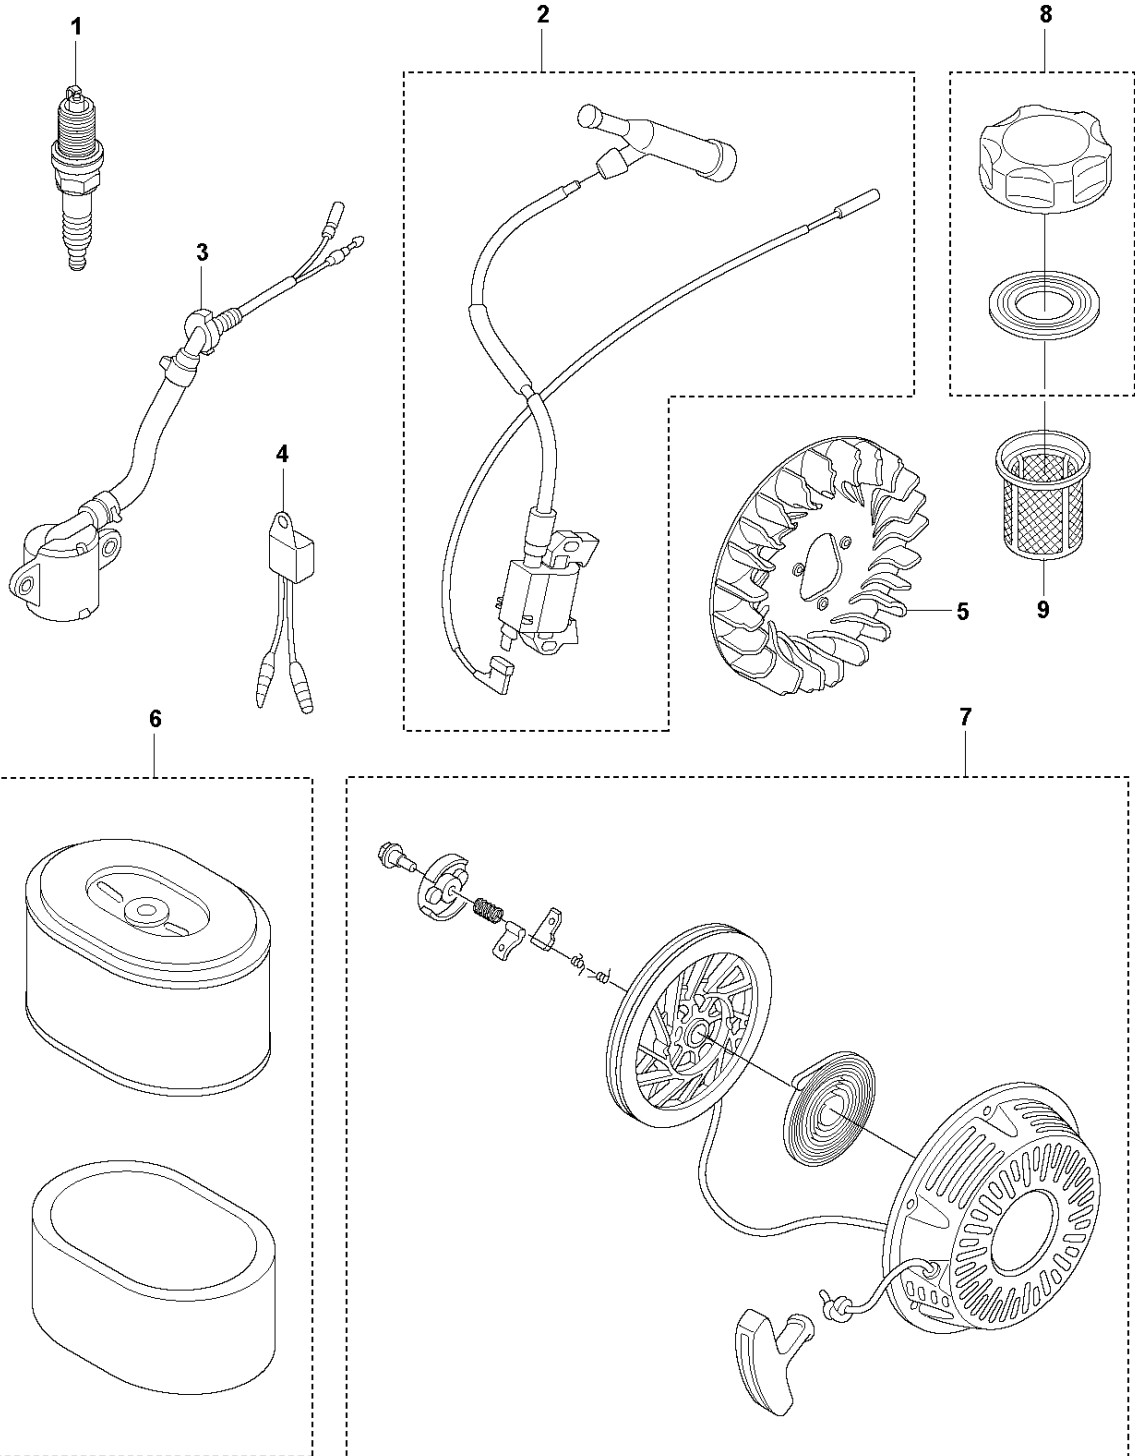

# SPARE PARTS LIST

## TROWELS

MCT36-5 M, 970462601, 2020-02

**A** MCT36-5 M  
PRODUCT COMPLETE

## PRODUCT COMPLETE

MCT36-5 M, 970462601, 2020-02

Ref	Part No	Description	Remark	QTY KIT
1	599 39 77-01	BELT GUARD		1
2	599 39 76-01	BELT		1
3	599 39 75-01	CLUTCH		1
4	599 39 79-01	THROTTLE CABLE		1
5	599 39 78-01	THROTTLE CONTROL		1
6	599 39 80-01	STOP SWITCH		1
7	599 39 79-02	THROTTLE CABLE		1
8	599 39 74-01	YOKE		1
9	599 39 81-01	BLADE	Combination blades, set of 4 pcs.	1
10	599 39 73-01	SEAL		1
11	599 39 73-02	SEAL		1
12	599 39 73-04	SEAL		1
13	599 39 73-03	SEAL		1

## CHASSIS

MCT36-5 M, 970462601, 2020-02

Ref	Part No	Description	Remark	QTY KIT
1	599 55 96-01	SPARK PLUG		1
2	599 55 97-01	IGNITION COIL		1
3	599 55 98-01	CABLE		1
4	599 55 99-01	MODULE		1
5	599 56 00-01	FAN		1
6	599 56 02-01	AIR FILTER		1
7	599 56 06-01	STARTER		1
8	599 56 05-01	TANK CAP		1
9	599 56 03-01	FUEL FILTER		1