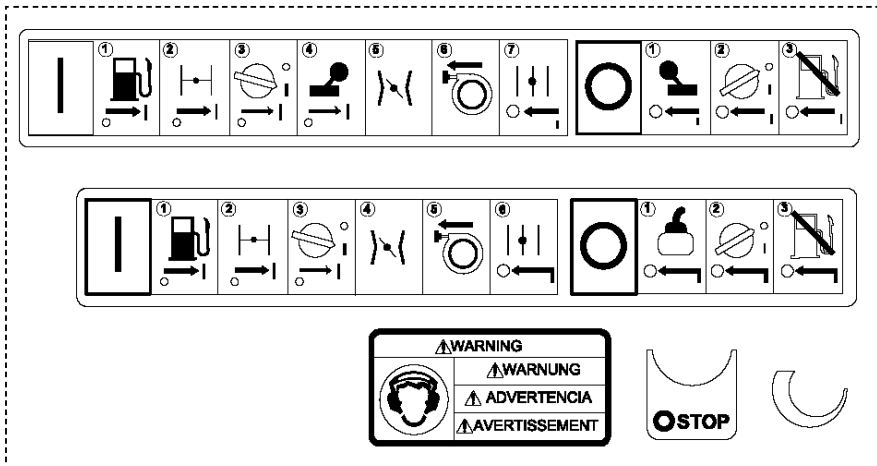

H CT36-8A-V EU
DECALS

30

95

2000

191

97

96

31