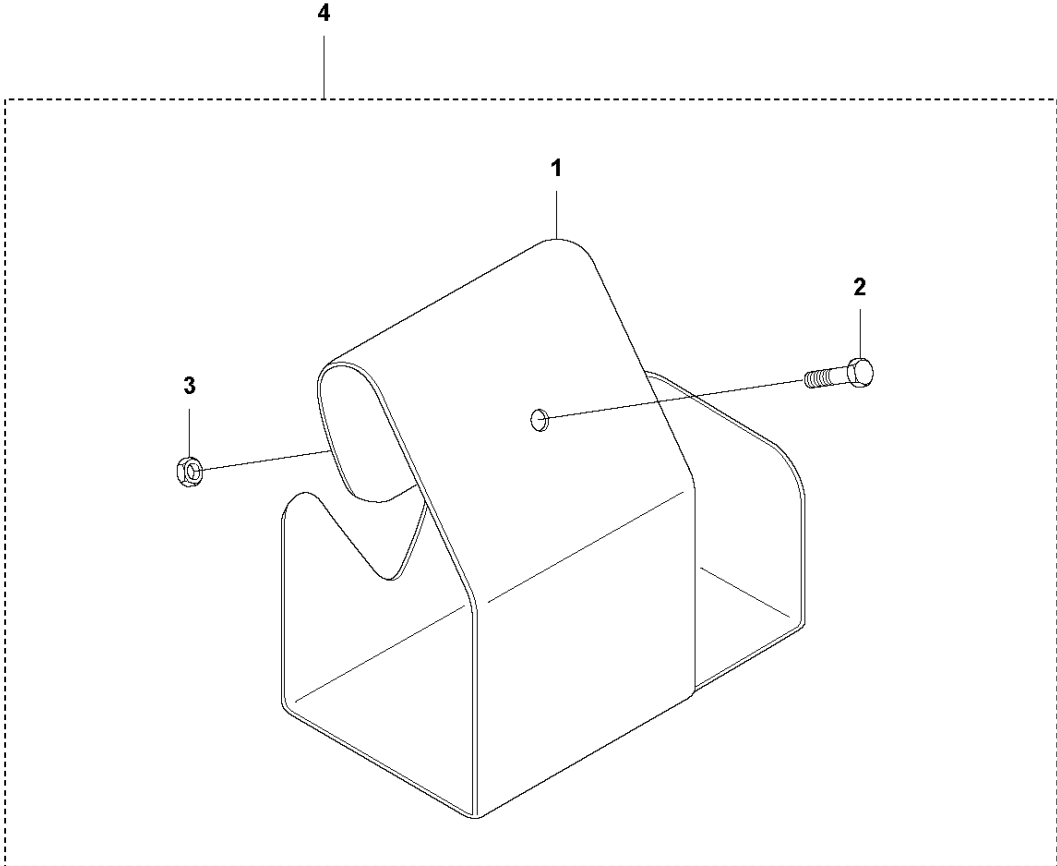

G CT36-8A-V EU
BOTTLE HOLDER KIT

BOTTLE HOLDER KIT

CT36-8A-V EU, 970465511, 2020-02

Ref	Part No	Description	Remark	QTY KIT
1	599 22 80-01	BRACKET		1
2	725 24 64-51	SCREW EHHM	M8x65, ISO4014, Zn, 25Nm/18ft.lbs	2
3	522 91 94-01	LOCK NUT	M8, ISO7040, 6H, A2	2
4	598 92 89-01	BOTTLE HOLDER		1