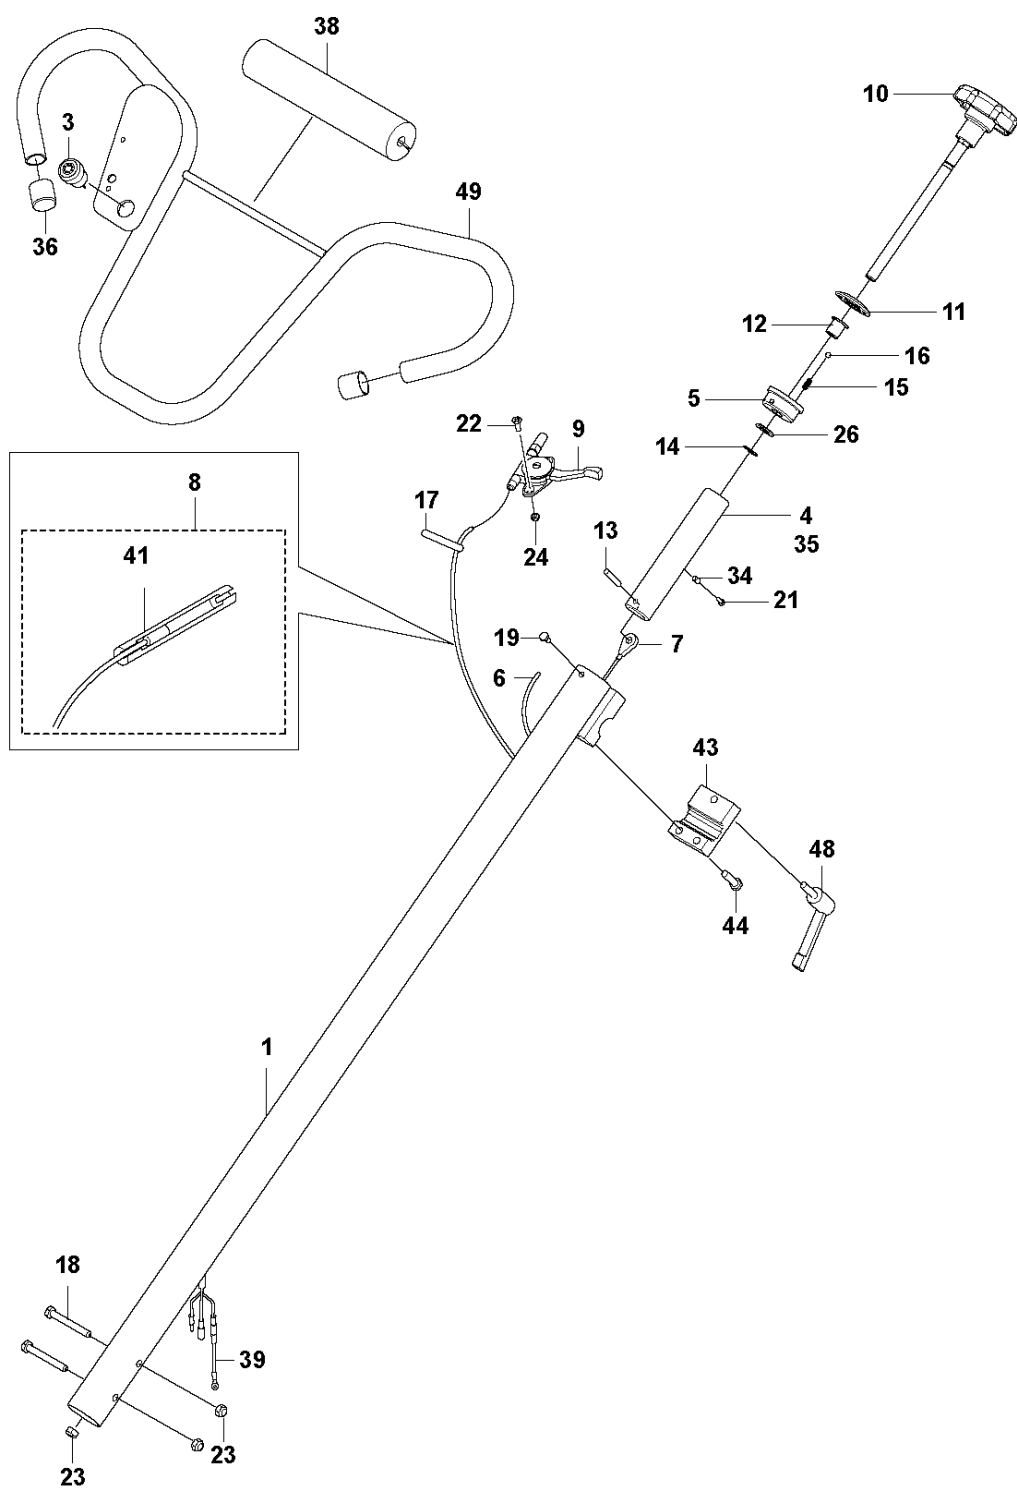

E CT36-8A-V EU
HANDLE, ADJUSTABLE WITH TWIST PITCH

75

Ref	Part No	Description	Remark	QTY	KIT
1	599 02 65-01	HANDLE		1	75
3	599 08 70-01	SWITCH		1	75
4	599 03 79-01	NUT		1	75
5	599 00 28-01	HOLDER		1	75
6	599 08 69-01	HARNESS		1	75
7	599 00 26-01	CABLE		1	75
8	599 01 02-01	CABLE		1	75
9	599 01 08-01	LEVER		1	75
10	599 12 50-01	KNOB		1	75
11	599 01 07-01	PLATE		1	75
12	599 00 29-01	BEARING		1	75
13	599 17 22-01	PIN	1/4 x 1-3/8"	1	75
14	599 16 88-01	RETAINER RING	9	1	75
15	599 00 41-01	SPRING		1	75
16	599 16 96-01	BALL		1	75
17	599 16 22-01	CABLE		2	
18	725 24 64-51	SCREW EHHM	M8x65, ISO4014, Zn, 25Nm/18ft.lbs	2	75
19	725 23 64-71	SCREW EHHM	M6x10, ISO4017, 8.8, ZPB, 5Nm/4ft.lbs	1	75
21	599 16 05-01	SCREW	M4x16, 5Nm/4ft.lbs	1	75
22	599 17 72-01	SCREW	M5x16	2	75
23	522 91 94-01	LOCK NUT	M8, ISO7040, 6H, A2	3	75
24	732 21 14-01	LOCK NUT	M5, ISO7040, 6H, A2	2	75
26	734 11 78-01	WASHER	M12, 13x24x2.5, ISO7090, 200HV, ZPB	1	75
34	599 03 93-01	SPACER	1/4 x 0.17 x 3/8	1	75
35	599 17 21-01	SLEEVE	3/4x2.0x9.0in	1	75
36	599 04 05-01	CAP		2	75
38	599 03 85-01	PAD		1	75
39	599 02 75-01	WIRING		1	75
41	598 98 62-01	CHEMICAL	25Nm/18ft.lbs	1	75, 8
43	599 01 89-01	BLOCK		1	75
44	725 24 55-51	SCREW	M8x30, ISO4017, 8.8, ZPB, 25Nm/18ft.lbs	2	75
48	599 03 07-01	HANDLE		1	75
49	599 08 65-01	HANDLE		1	75
75	598 92 68-08	HANDLE	Complete	1